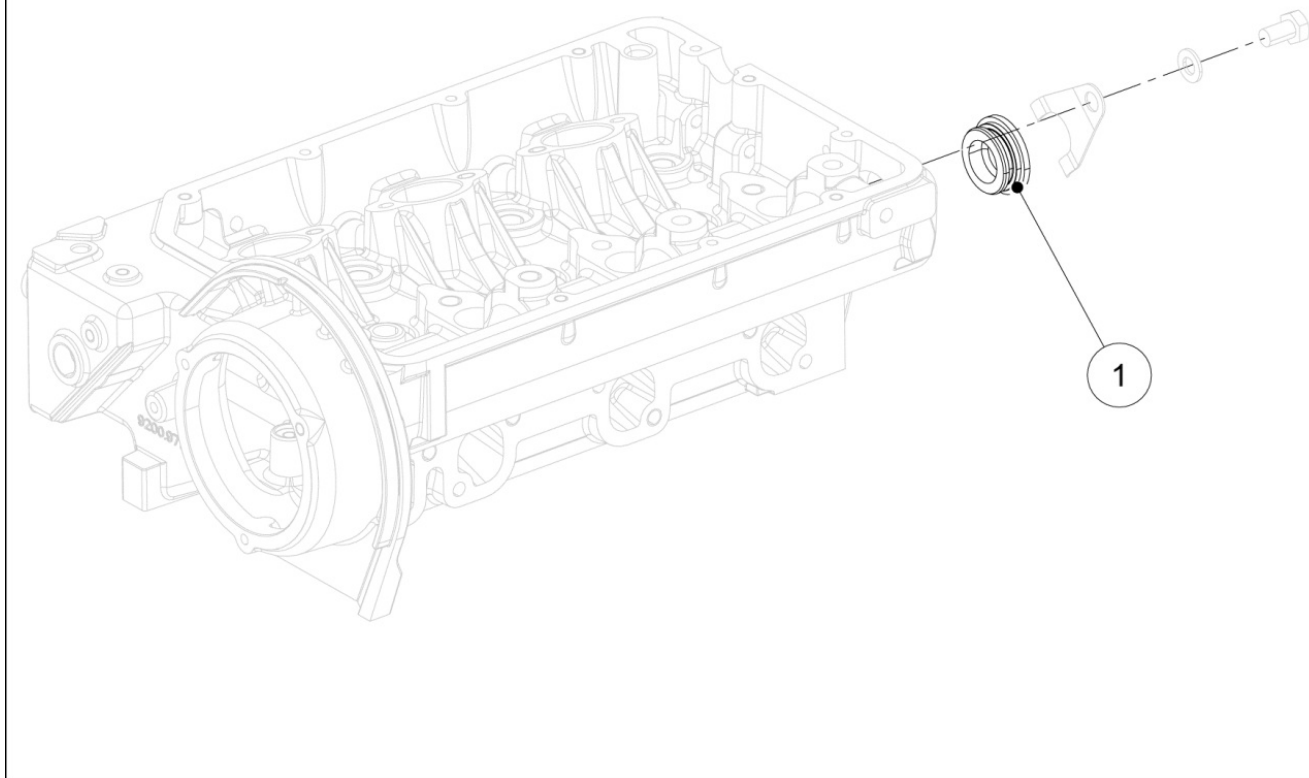

8079320040 - FITTING FOR CAB HEATING

TAB. | 079

Pos	Kit	Included In	Code	Description	Qty	Old Code	Tech. Info
12			ED0090650070-S	CAP	1