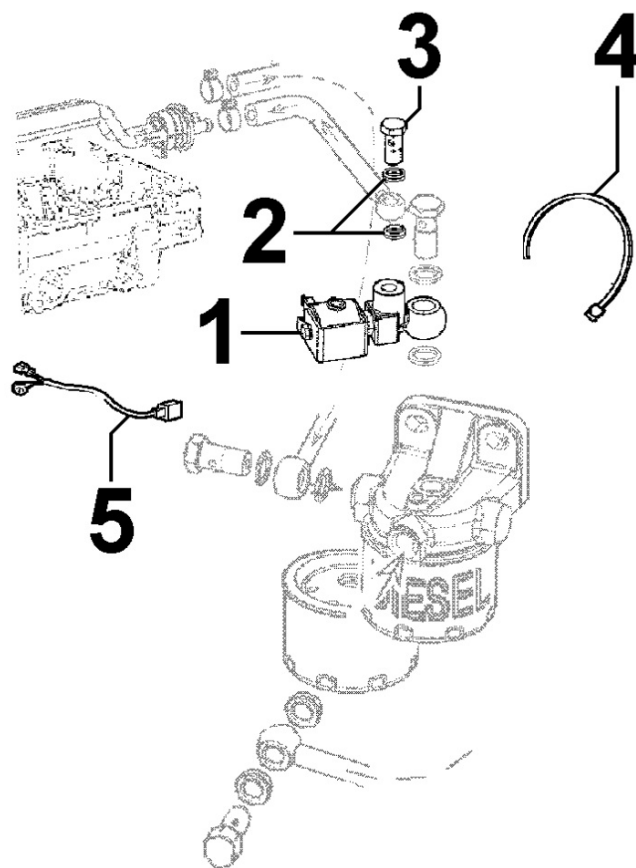

8052320030 - ELECTROVALVE

Pos	Kit	Included In	Code	Description	Qty	Old Code	Tech. Info
1			ED0035871190-S	EL.VALVE	1		
2			ED0046700590-S	COPPER GASKET 10,2X14X1,5	2		
3			ED0019011930-S	BOLT	1		
4			ED0024710060-S	COLLAR	1