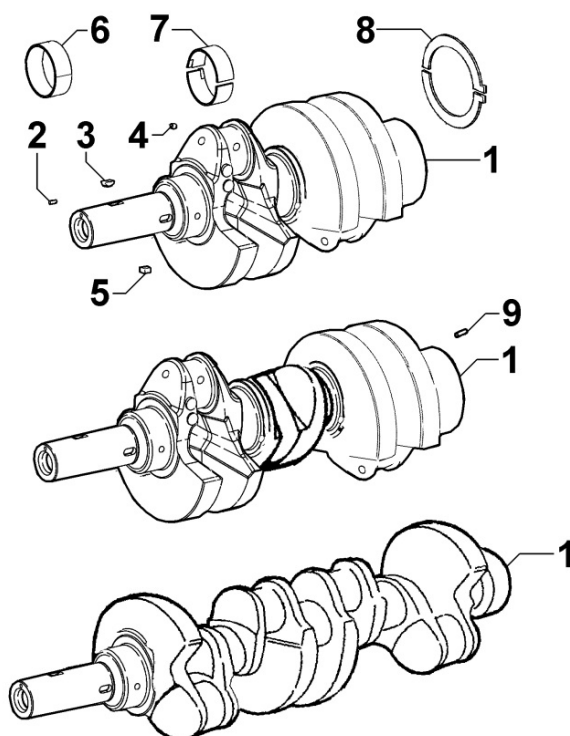

8010320080 - CRANKSHAFT

Pos	Kit	Included In	Code	Description	Qty	Old Code	Tech. Info
1	(A)		ED0010509610-S	CRANKSHAFT	1		
2		(A)	ED0084300040-S	PIN	1		
3		(A)	ED0022801190-S	KEY	1		
4		(A)	ED0090801320-S	CAP	4		
5		(A)	ED0022801500-S	KEY	1		
6		(A)		802032...0	2/3/4/5		
7		(A)		801132...0	2/3/4		
8		(A)		802032...0	2