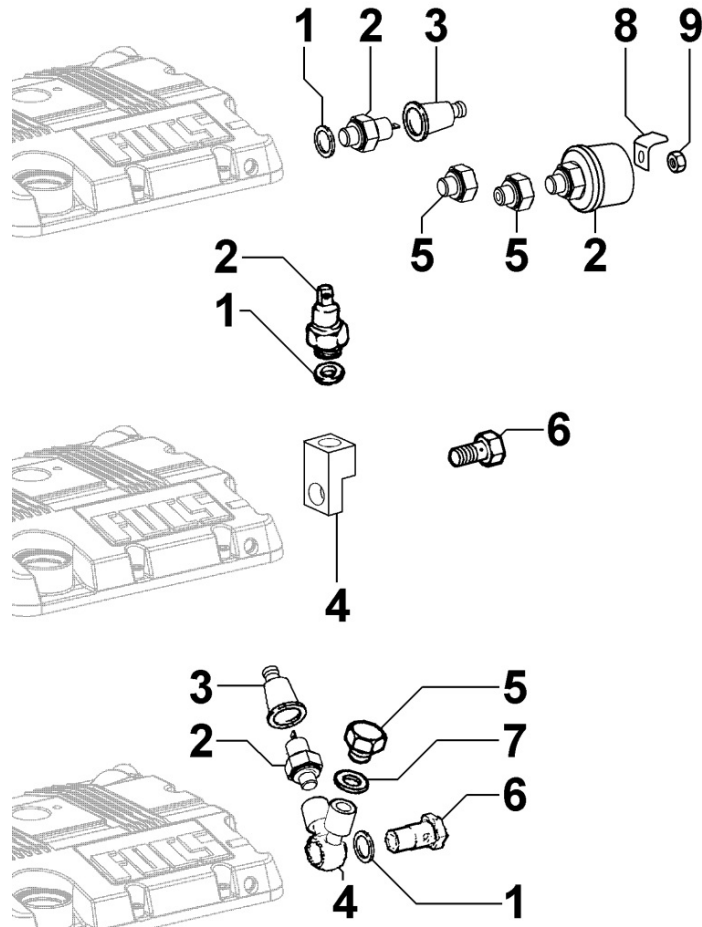

8102320010 - OIL PRESSURE SWITCH

Pos	Kit	Included In	Code	Description	Qty	Old Code	Tech. Info
1			ED0046700600-S	C.GASKET	1		
5			ED0089650030-S	CAP	1