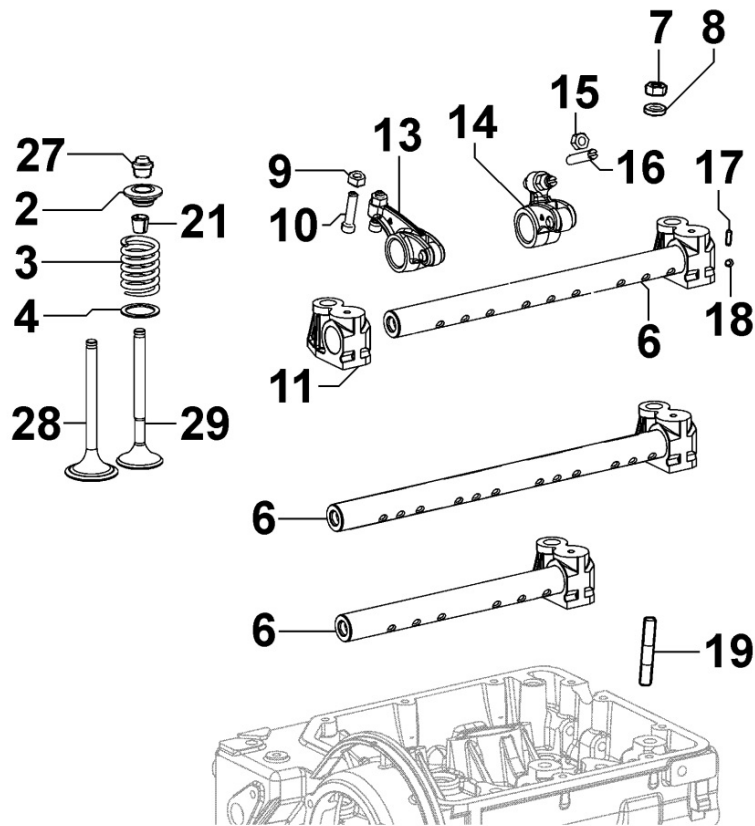

8036320100 - ROCKER ARMS / VALVES

Pos	Kit	Included In	Code	Description	Qty	Old Code	Tech. Info
2	(B)		ED0064100170-S	CAP	4/6/8*		
3			ED0057551370-S	SPRING	8		
4			ED0076251850-S	WASHER	8		
6	(A)		ED0060451120-S	R.A.ASS.Y	1		
6	(E)	(A)	KDISC.		1	ED0060450830-S	
7			ED0032400330-S	HEX.NUT	5		
8			ED0076251300-S	WASHER	5		
9		(A) (C)	ED0032400080-S	HEX.NUT	1		
10		(A) (C)	ED0098500880-S	ADJ.SCREW	1		
11		(A)	ED0086151050-S	SUPPORT	5		
13	(C)	(A)	ED0015411930-S	ROCKERARM	8		
14	(D)	(A)	ED0015412200-S	ROCKERARM	4		
15		(A) (D)	ED0032401510-S	HEX.NUT	1		
16		(A) (D)	ED0098501100-S	ADJ.SCREW	1		
17		(A) (E)	ED0084300610-S	TAPER PIN	1		
18		(A) (E)	ED0090001480-S	PLUG	2		
19			ED0068000880-S	STUD	5		
21		(B)	ED0080570030-S	LOCK RING	16		
27			ED0045350150-S	VALVE STEM SEAL d.7	8		⚠
28			ED0096521570-S	INTAKE VALVE	4		⚠
29			ED0096851500-S	EXH.VALVE	4		⚠