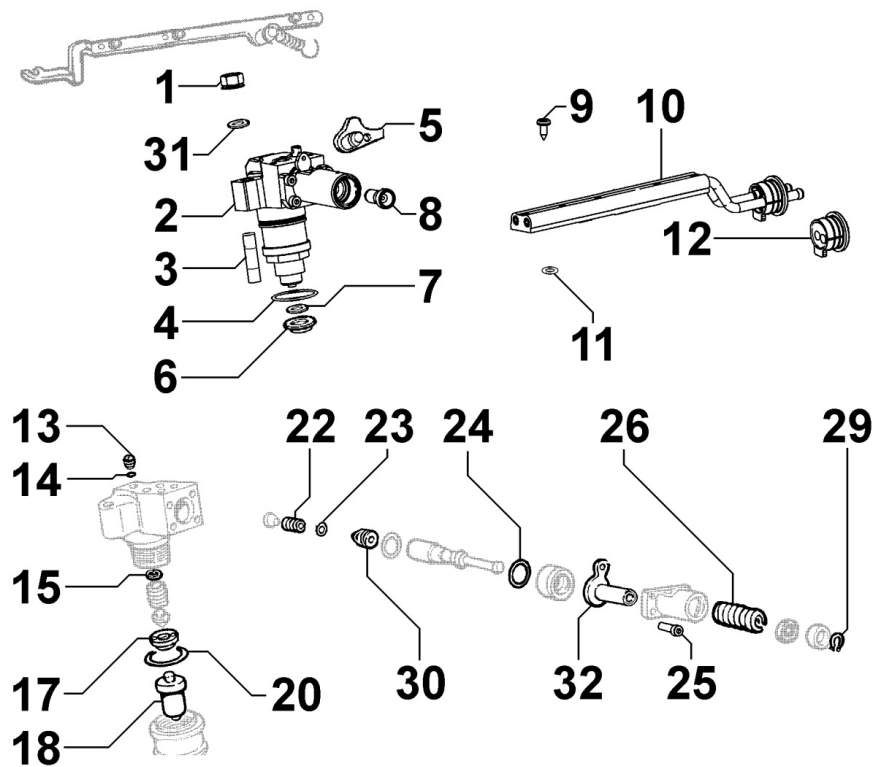

8030320040 - INJECTION SYSTEM

Pos	Kit	Included In	Code	Description	Qty	Old Code	Tech. Info
1			ED0032401640-S	HEX.NUT	8		
2	(A)		ED0065902900-S	INJ.PUMP	4		▲
3			ED0067802030-S	M8X30 PDM PUMP FIXING STUD	8		
4			ED0012002130-S	O RING	2/3/4		
5			ED0063707960-S	OVERFUEL SPRING ASSEMBLY PLATE	1		▲
6				802132...0			
7			ED0046700820-S	COPPER GASKET	4		
8				803532...0			
9			ED0097303130-S	SCREW	8		▲
10	(B)		ED0093759880-S	FUEL TUBE SVIC	1		
11			ED0012002860-S	O-RING 9,25X1,78	2		▲
12		(B)	ED0047500140-S	GASKET	1		▲
13		(A)	ED0096800410-S	REL.VALVE	2/3/4		
14		(A)	ED0047600380-S	GASKET	2/3/4		
15		(A)	ED0083351420-S	SPACER	1		▲
15		(A)		KDISC.	1	ED0083351430-S	
15		(A)	ED0083351440-S	SHIM	1		▲
15		(A)	ED0083351450-S	SHIM	1		▲
15		(A)	ED0083351460-S	SHIM	1		▲
15		(A)	ED0083351470-S	SHIM	1		▲
15		(A)	ED0083351480-S	SHIM	1		▲
15		(A)	ED0083351490-S	SHIM	1		▲
15		(A)	ED0083351500-S	SHIM	1		▲
15		(A)	ED0083351510-S	SHIM	1		▲