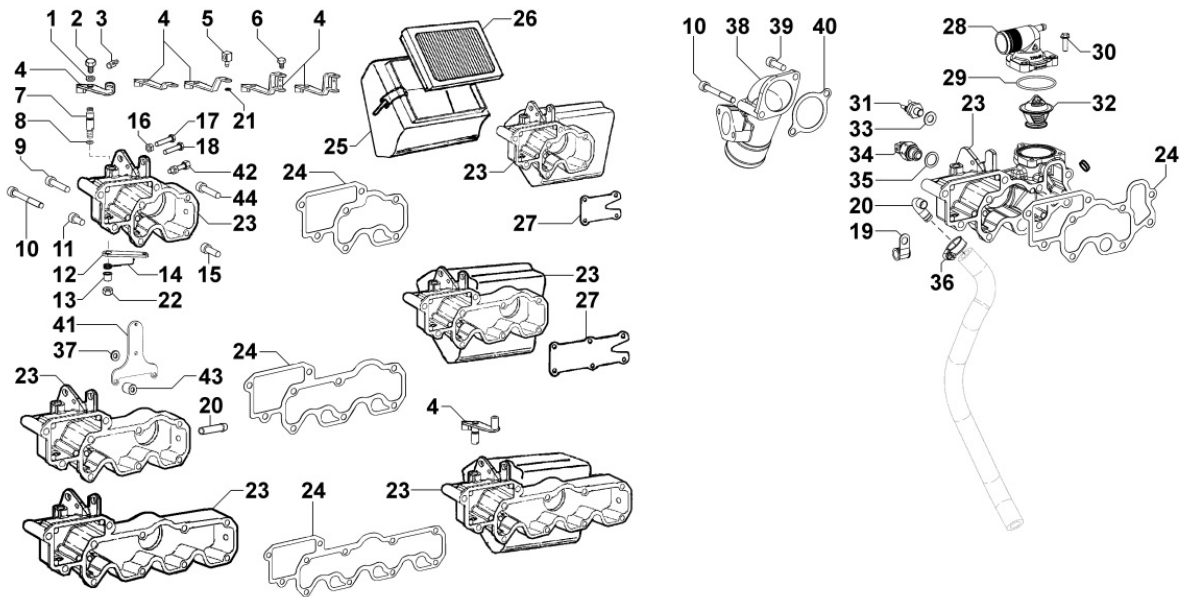

8080321240 - AIR INLET MANIFOLD / AIR FILTER

Pos	Kit	Included In	Code	Description	Qty	Old Code	Tech. Info
1			ED0076252850-S	WASHER D.5,3 x D14x1	1		
2			ED0017550010-S	BOLT	1		
3			ED0058301190-S	CONNECTOR	1		
4			ED0052013390-S	LEVER	1		▲
7			ED0061405500-S	PIN FOR THROTTLE	1		▲
8		(B)	ED0012000520-S	O RING	1		▲
9			ED0097300310-S	ALLEN SCREW	2		
10			ED0097300350-S	ALLEN SCREW	9		
12		(B)	ED0052006740-S	LEVER	1		
13		(B)	ED0019570140-S	SLEEVE	1		
14		(B)	ED0056600650-S	SPRING	1		▲
16		(B)	ED0032400080-S	HEX.NUT	2		
18		(B)	ED0017600290-S	BOLT	2		
20		(A) (B)	ED0095991570-S	PIPE R9599-116	1		
22			ED0032030500-S	NUT	1		
23			ED0087412380-S	SUPPORT FOR AIR FILT. 4CYL. BLOW BY TUBE	1		
24			ED0044200820-S	GASKET	1		
25			ED0026051020-S	FIL.COVER	1		▲
26			ED0021751650-S	AIR FILTER CARTRIDGE	1		▲
27			ED0050550560-S	S.PLAT.	1