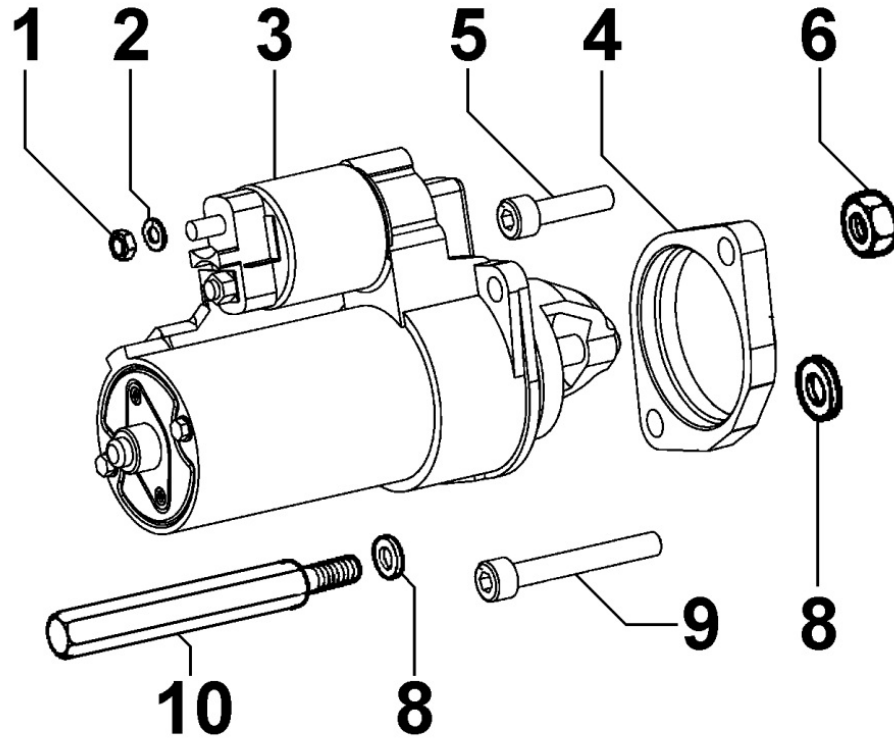

8101320070 - STARTING MOTOR

Pos	Kit	Included In	Code	Description	Qty	Old Code	Tech. Info
1			ED0032400200-S	NUT	1		
2			ED0075650070-S	SP.WASHER	1		
3			ED0058402240-S	STA.MOTOR	1		
4			ED0038100240-S	FLANGE	1		
5			ED0097300460-S	ALLEN SCREW	2