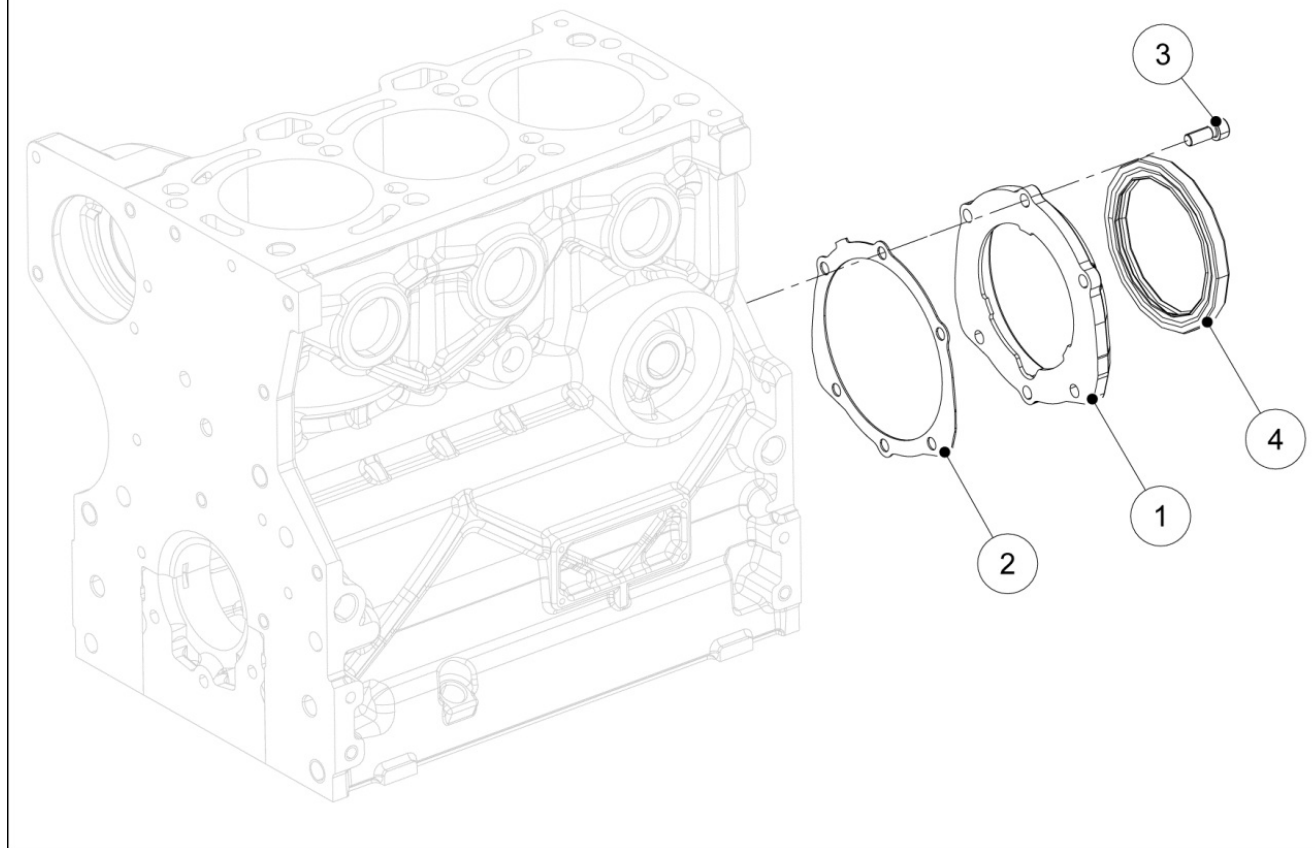

8023320030 - FLYWHEEL SIDE SUPPORT

TAB. | 023

Pos	Kit	Included In	Code	Description	Qty	Old Code	Tech. Info
1	(A)		ED0037900780-S	FLANGE	1		
2			ED0045011560-S	GASKET	1		
3			ED0097300100-S	SCREW	6		
4		(A)	ED0012133470-S	SEAL RING	1