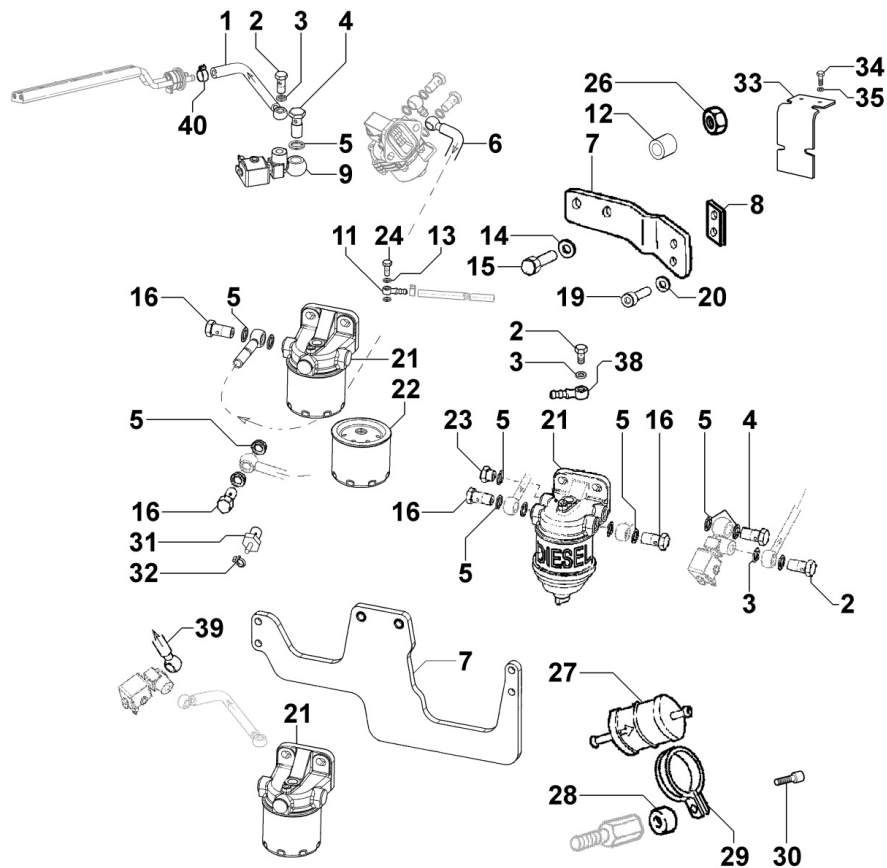

8061320770 - FUEL FILTER

Pos	Kit	Included In	Code	Description	Qty	Old Code	Tech. Info
4			ED0015700450-S	FILLER CAP	1		
5			ED0046700610-S	C.GASKET	6		
7			ED0085456750-S	BRACE	1		
11			ED0072701080-S	UNION	1		
13			ED0046700620-S	GASKET	2		⚠
14			ED0076250190-S	WASHER	2		
15			ED0017800040-S	BOLT	2		
16			ED0019010320-S	UNION BOLT	1		
19			ED0097300260-S	ALLEN SCREW	2		
20			ED0076450060-S	WASHER	2		
21	(A)		ED0037301030-S	FUEL FIL.	1		⚠
22		(A)	ED0021752560-S	FUEL FILTER CARTRIDGE	1		⚠
24			ED0019010330-S	UNION BOLT	1		
31			ED0096800490-S	VALVE	1