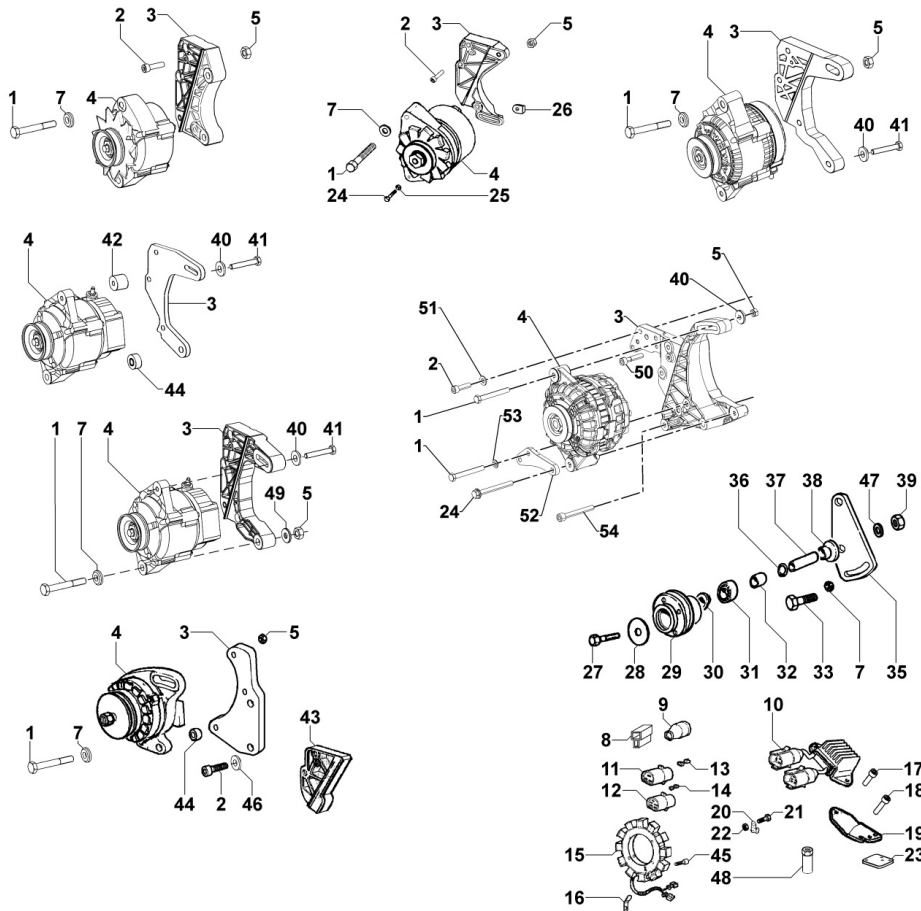

8100320990 - VOLTAGE ALTERNATOR

Pos	Kit	Included In	Code	Description	Qty	Old Code	Tech. Info
1			ED0017800150-S	BOLT	2		
2			ED0097320640-S	SCREW	3		
3			ED0087250940-S	SUPPORT	1	ED0087250650-S	
4			ED0011573600-S	ALTERNATOR 14V 45A	1	ED0011572690-S	
5			ED0032400330-S	HEX.NUT	2		
7			ED0076250220-S	WASHER	2