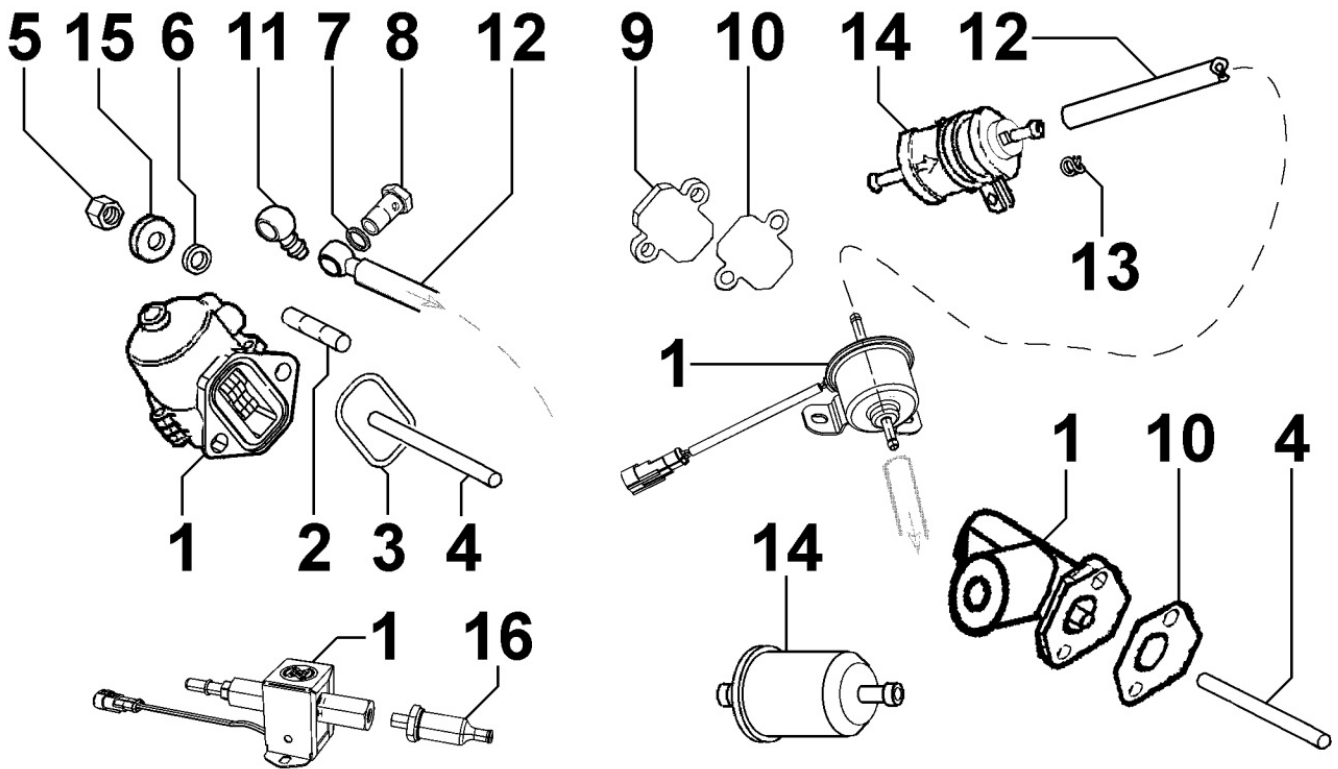

8062320390 - FUEL FEED PUMP

Pos	Kit	Included In	Code	Description	Qty	Old Code	Tech. Info
1			ED0065851510-S	FUEL FEEDING PUMP	1		
2			ED0067800080-S	STUD	2		
3			ED0012000870-S	O RING	1		
4			ED0072007210-S	DRIVE ROD	1		▲
5			ED0032401640-S	HEX.NUT	2		
6			ED0075550290-S	WASHER	2		
7			ED0046700590-S	COPPER GASKET 10,2X14X1,5	4		
8			ED0019011930-S	BOLT	2