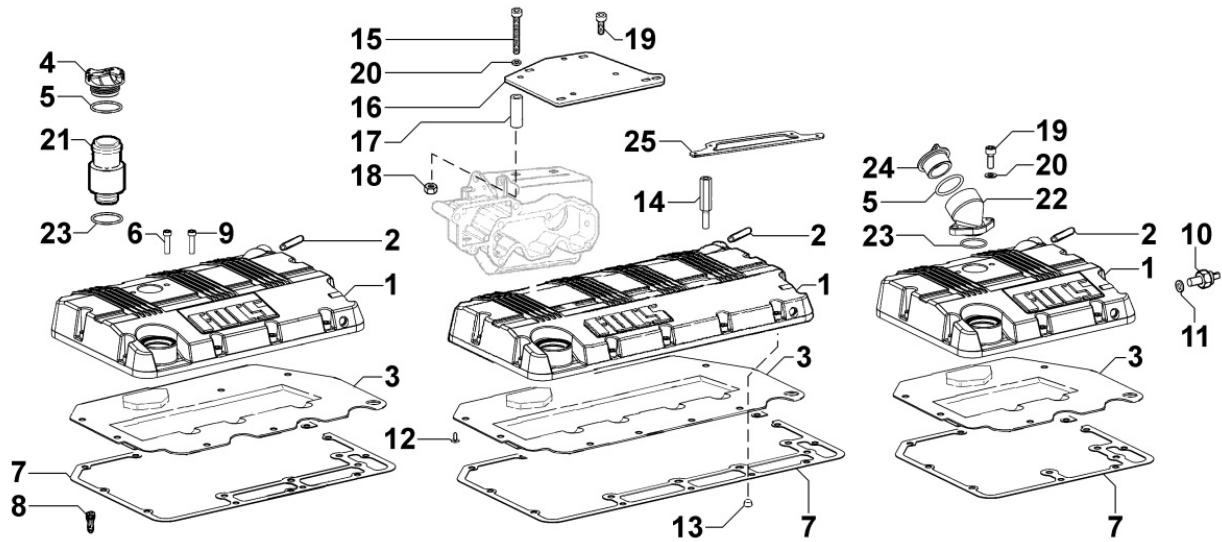

8022320790 - HEAD COVER

Pos	Kit	Included In	Code	Description	Qty	Old Code	Tech. Info
1	(A)		ED0021257480-S	VALVE COVER (KOHLER)	1		
3		(A)	ED0050662650-S	PANEL	1		
4			ED0090320930-S	FILLERPL.	1		
5			ED0012000820-S	O RING	1		
6			ED0097304160-S	SCREW	14		
7			ED0044001010-S	GASKET	1		
8			ED0053651220-S	HOSE	1		
10				810232...0			
11				810232...0			
12		(A)	ED0074810540-S	RIVETTO/RIVET N 10	12		
13		(A)	ED0090801330-S	CAP	1