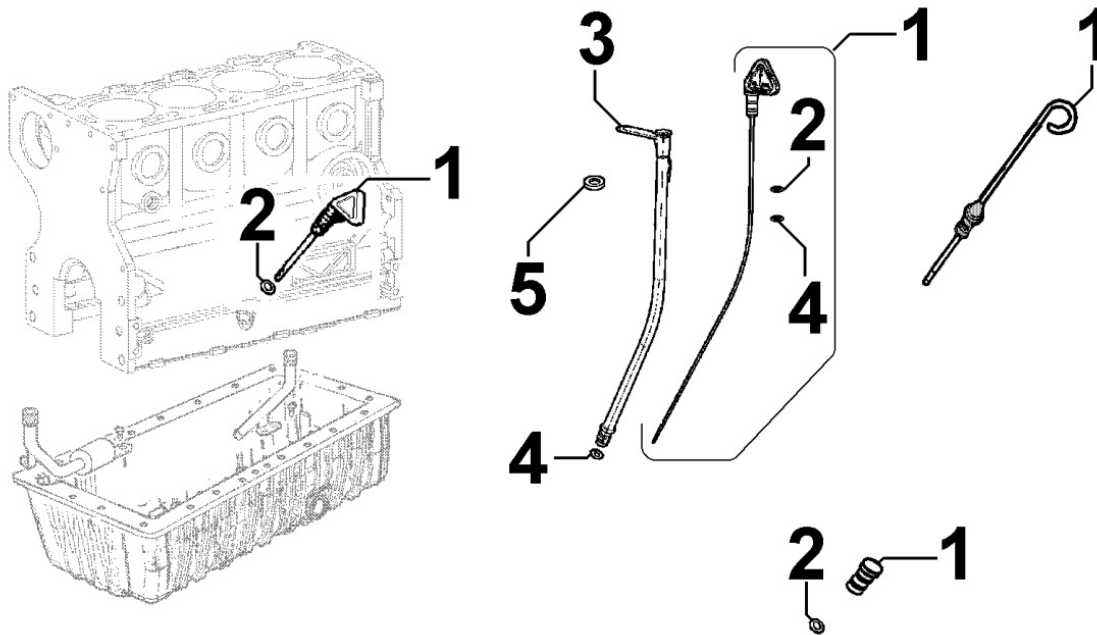

8043320310 - OIL DIPSTICK

Pos	Kit	Included In	Code	Description	Qty	Old Code	Tech. Info
1	(A)		ED0014002960-S	DIPSTICK ON HEAD FOR STD OIL SUMP	1		
3			ED0093300860-S	TUBE	1		
4			ED0012000340-S	O RING	2