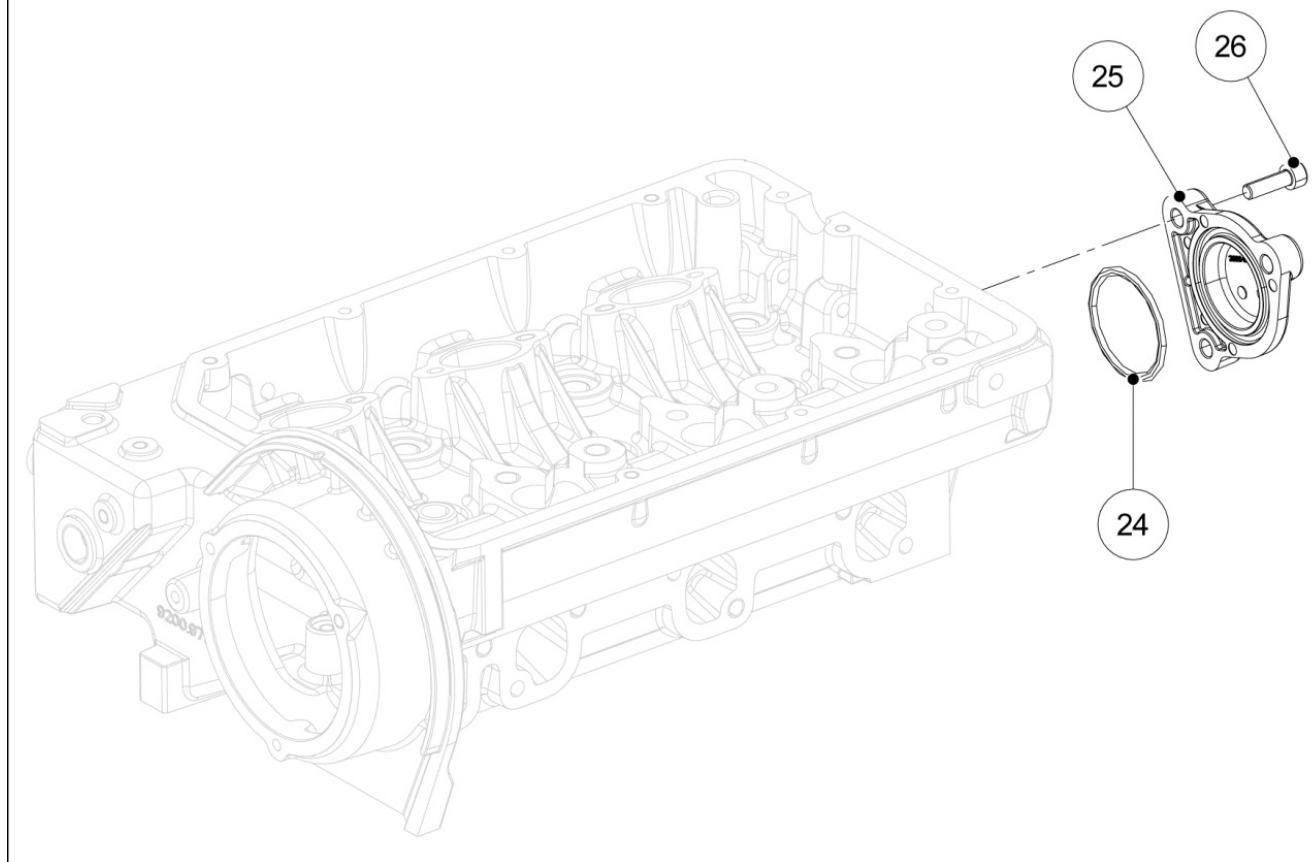

8140320040 - HYDRAULIC PUMP ADAPTER ON 3rd PTO

TAB. | 140

Pos	Kit	Included In	Code	Description	Qty	Old Code	Tech. Info
24			ED0012002330-S	O RING	1		
25			ED0038000260-S	FLANGE	1		
26			ED0097304160-S	SCREW	3