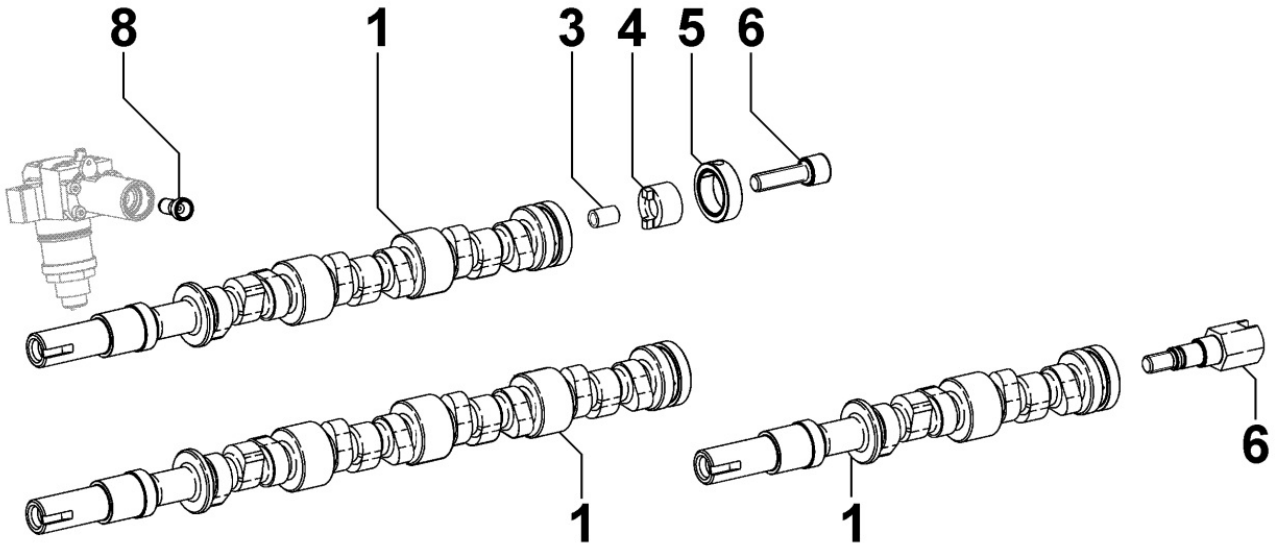

8035320560 - CAMSHAFT

Pos	Kit	Included In	Code	Description	Qty	Old Code	Tech. Info
1			ED0010116340-S	CAMSHAFT	1		
3			ED0019704610-S	SLEEVE	1		▲
4			ED0035800350-S	ECCENTRIC	1		▲
5			ED0019704600-S	SLEEVE	1		▲
6			ED0097303760-S	SCREW	1		▲
8			ED0014101120-S	PUSHROD	4