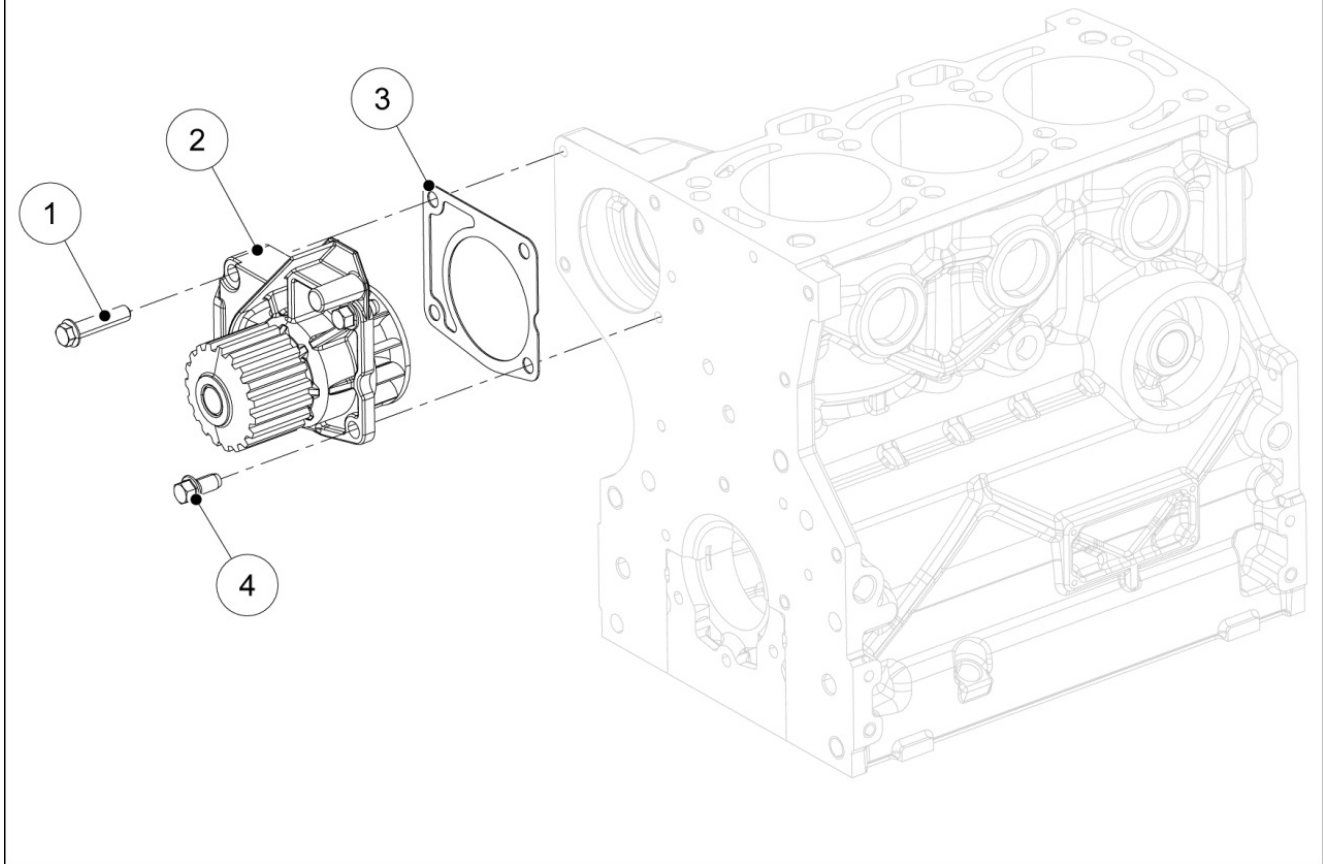

8077320020 - WATER PUMP

TAB. | 077

Pos	Kit	Included In	Code	Description	Qty	Old Code	Tech. Info
1			ED0017701780-S	SCREW	2		
2			ED0065844390-S	WATER PUMP	1		
3			ED0045802150-S	GASKET	1		
4			ED0017701600-S	BOLT	2