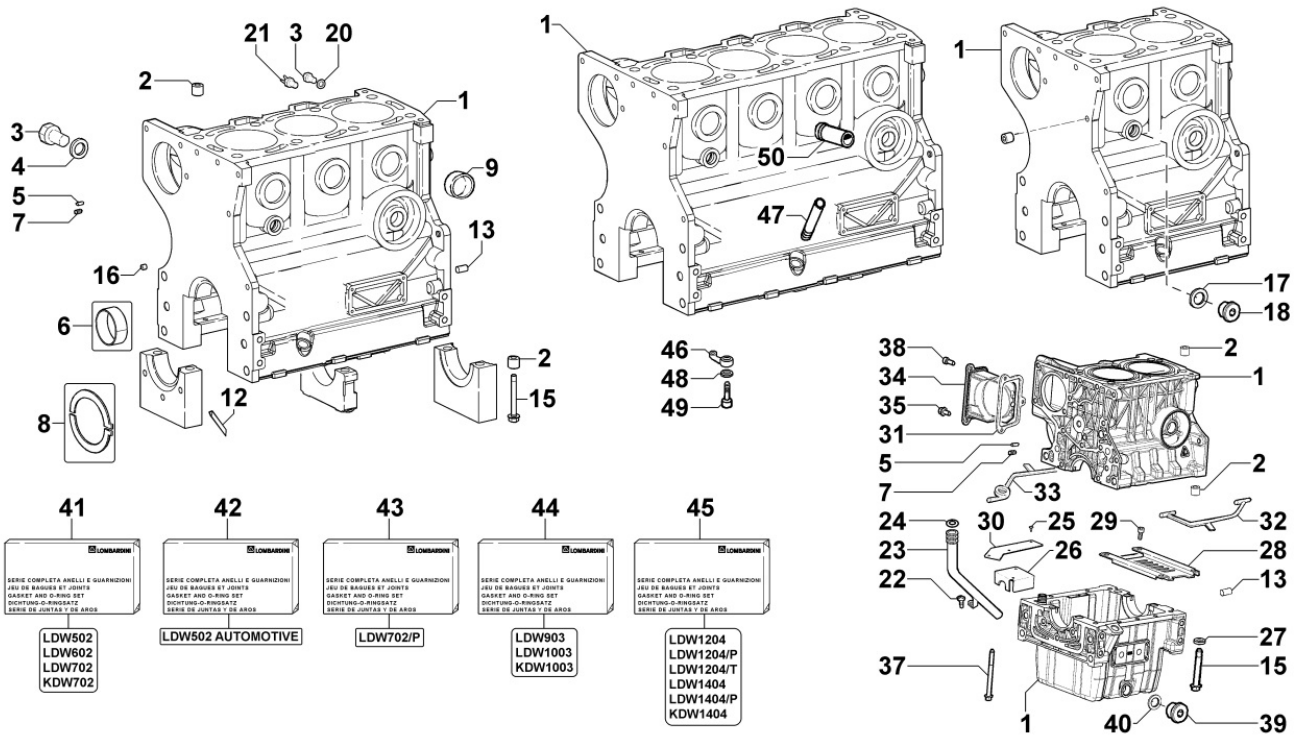

8020320630 - CRANKCASE

Pos	Kit	Included In	Code	Description	Qty	Old Code	Tech. Info
1	(A)		ED0015112730-S	CRANKCASE	1		
2		(A)	ED0019701400-S	SLEEVE	2		▲
3			ED0089650480-S	CAP	1		
4			ED0046700600-S	C.GASKET	1		▲
5			ED0084301050-S	TAPER PIN	1		
6			ED0016111930-S	BEARING STD.	3/4/5		▲
6			ED0016111940-S	BEAR.-0.25	3/4/5		▲
6			ED0016111950-S	BEAR.-0.50	3/4/5		▲
8			ED0012571580-S	THRUST BEARING	2		▲
8			ED0012571590-S	THRUST BEARING +0.1	2		▲
8			ED0012571600-S	THRUST BEARING +0.2	2		▲
9		(A)	ED0089900220-S	CAP	6		▲
12		(A)	ED0044000540-S	GASKET	4		▲
13			ED0084001080-S	PARAL.PIN	2		
15		(A)	ED0098201200-S	SCREW	10		
16		(A)	ED0090801820-S	SCREW	1		
45			ED0082051110-S	CRANKCASE GASKET SET	1		▲