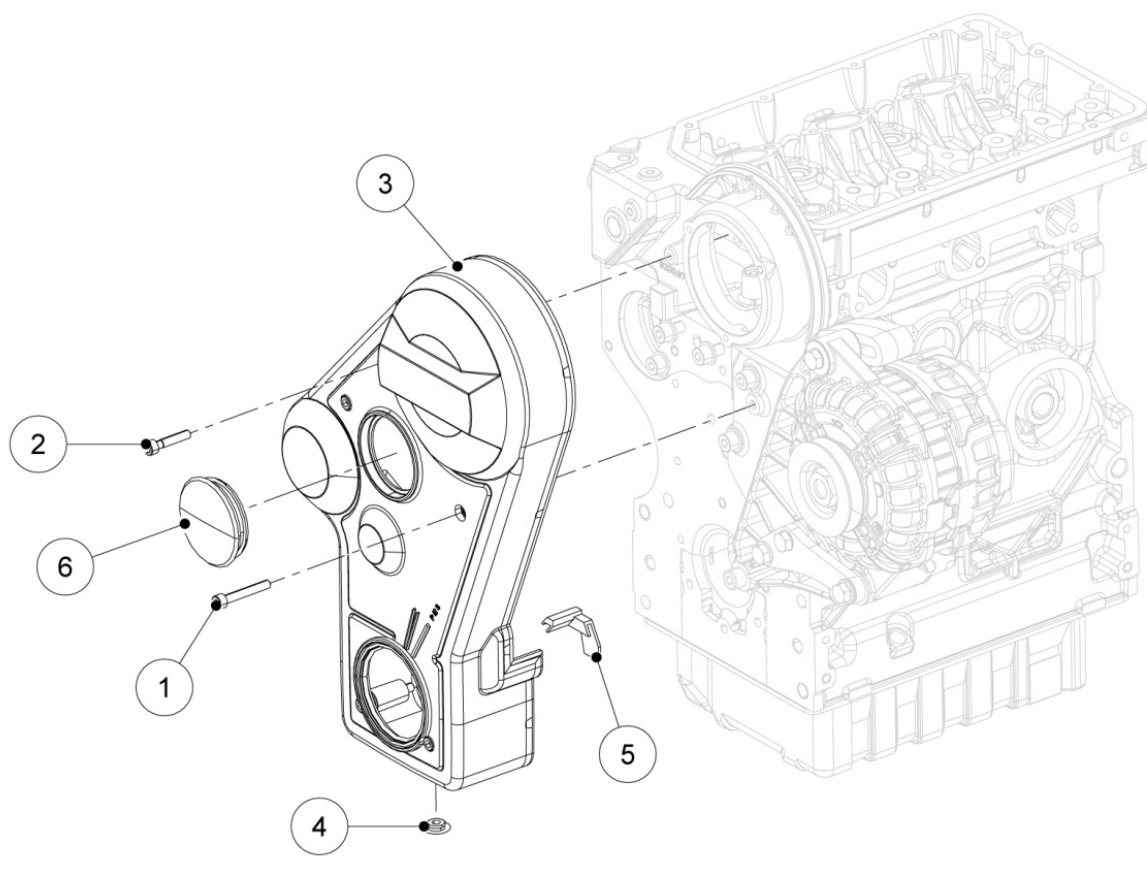

8171320080 - BELT GUARD

TAB. | 171

Pos	Kit	Included In	Code	Description	Qty	Old Code	Tech. Info
1			ED0097300150-S	SCREW	1		
2			ED0097320160-S	CAPSCREW	4		
3			ED0069277060-S	GUARD	1		
4			ED0090000780-S	CAP	1		
5			ED0045801680-S	GASKET	1		⚠
6			ED0090001340-S	PLUG	1		⚠