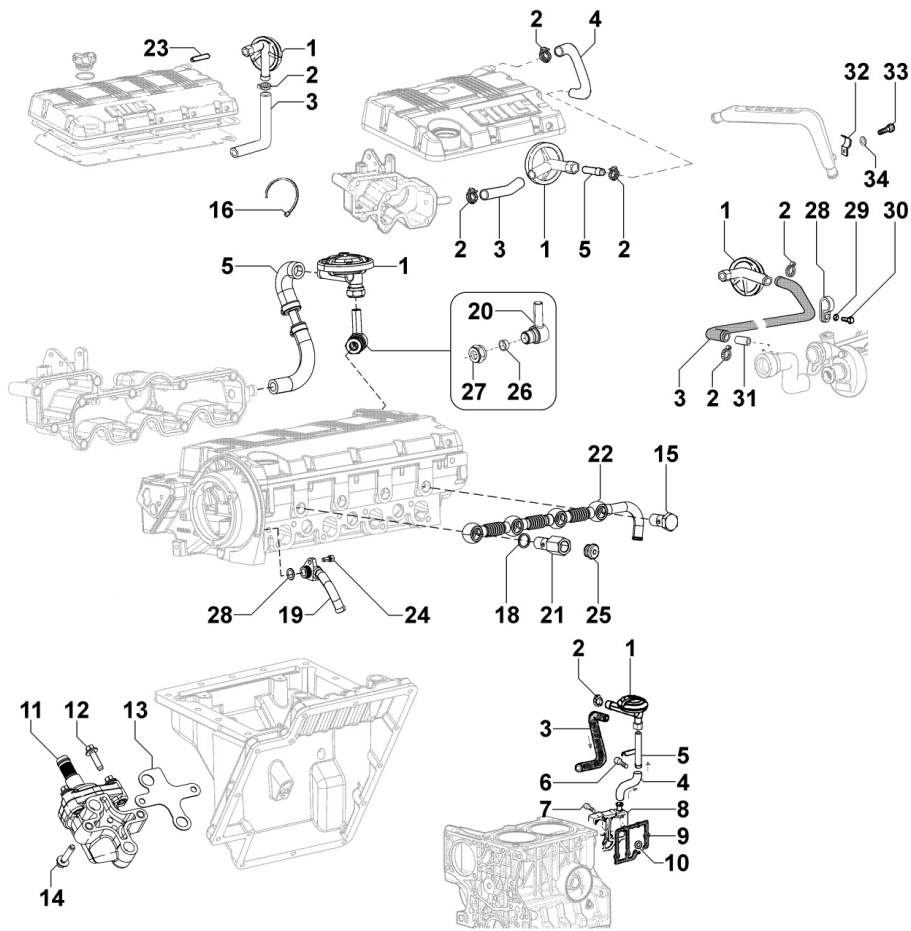

8045320020 - BREATHER SYSTEM

Pos	Kit	Included In	Code	Description	Qty	Old Code	Tech. Info
1			ED0096800340-S	VALVE	1		
2			ED0036301470-S	CLAMP	2		
3			ED0094000980-S	TUBE	1