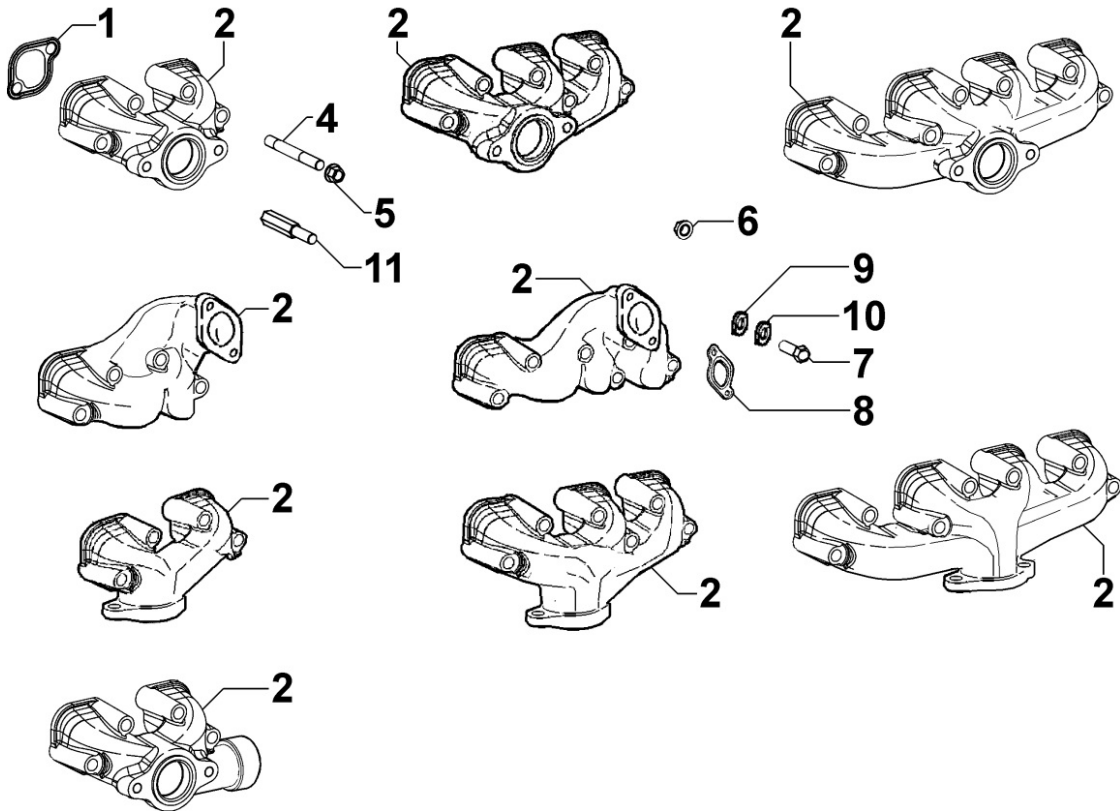

8085320060 - EXHAUST GAS MANIFOLD

Pos	Kit	Included In	Code	Description	Qty	Old Code	Tech. Info
1			ED0044200700-S	GASKET, EXHAUST	4		
4			ED0067800280-S	STUD	8