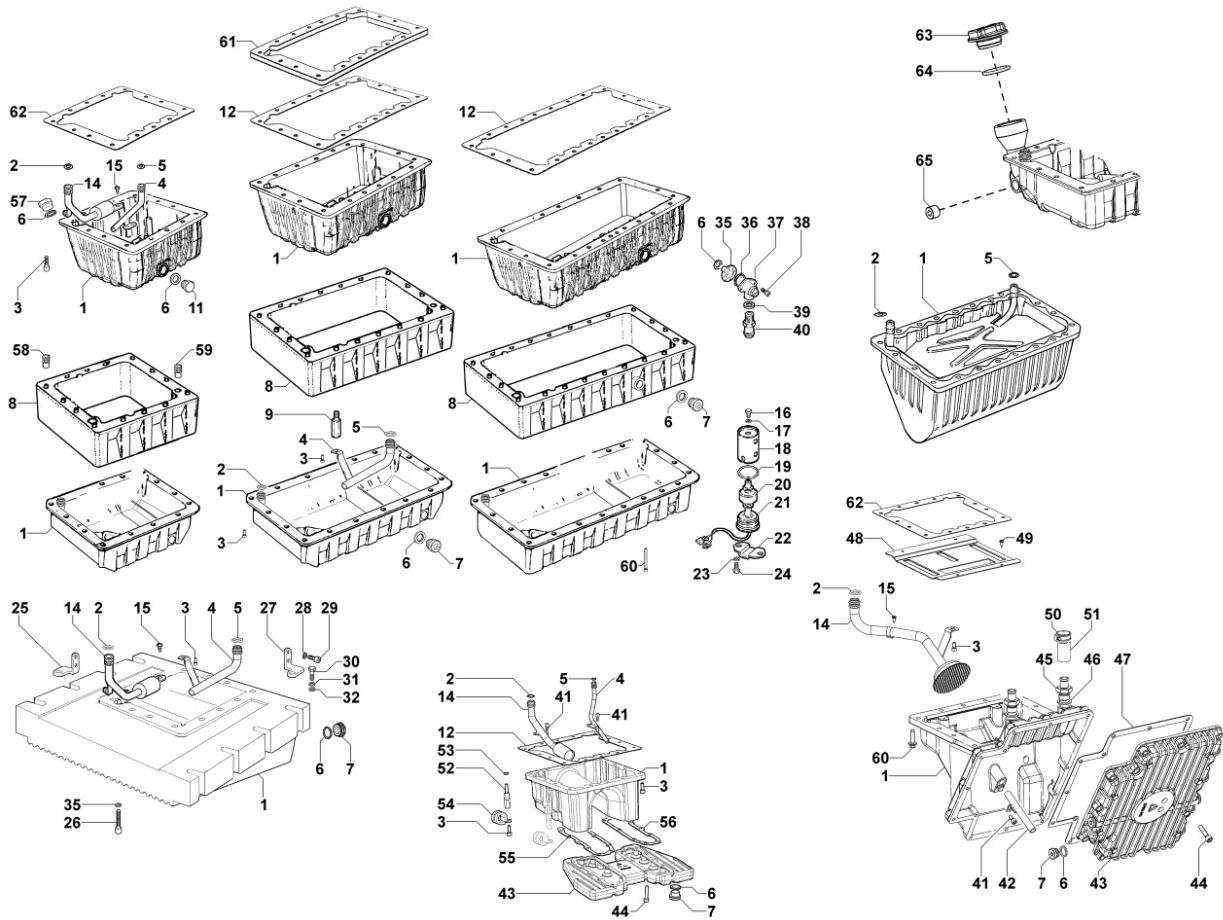

8041320320 - OIL PAN

Pos	Kit	Included In	Code	Description	Qty	Old Code	Tech. Info
1			ED0066455390-S	OIL PAN	1		
2			ED0012000300-S	O RING	1		
3			ED0017601300-S	BOLT	23		
4			ED0094852700-S	TUBO/PIPE	1		
5			ED0012002740-S	O RING	1		
6		(A)	ED0046700880-S	GASKET	2		
11		(A)	ED0090400350-S	CAP	2		
12			ED0047755610-S	OIL PAN GASKET	1