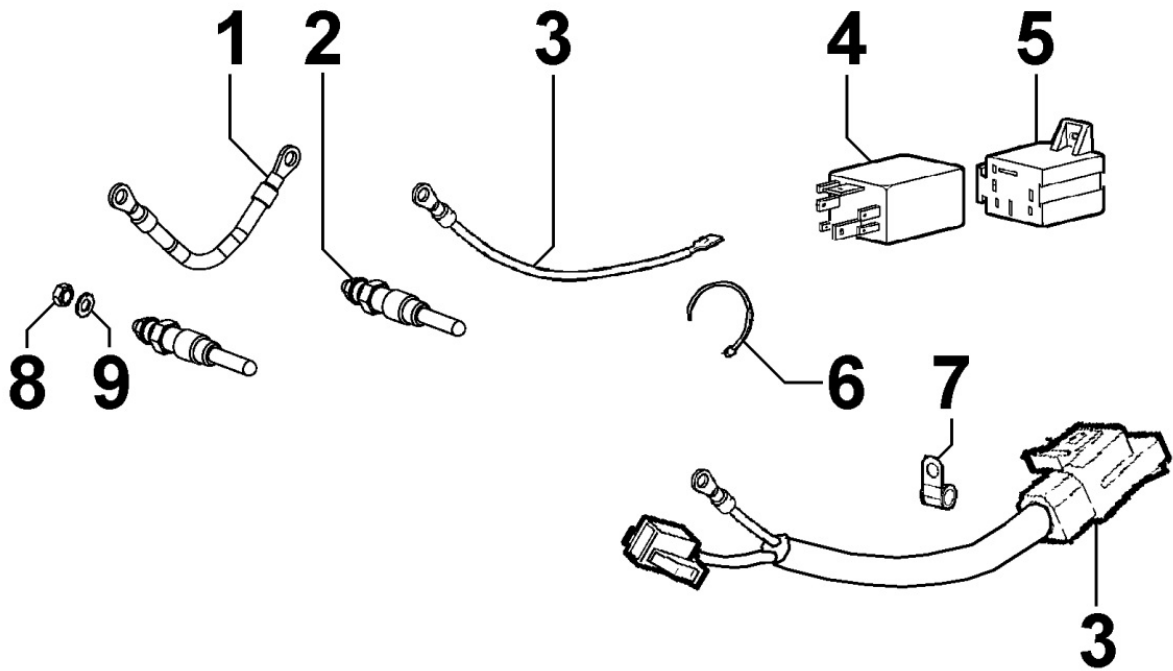

8106320030 - GLOW PLUGS / CONTROL UNIT

Pos	Kit	Included In	Code	Description	Qty	Old Code	Tech. Info
1			ED0021855480-S	CABLE	3		
2			ED0021000890-S	GLOW PLUG	4	ED0021000980-S	⚠
3			ED0021858670-S	CABLE	1		⚠