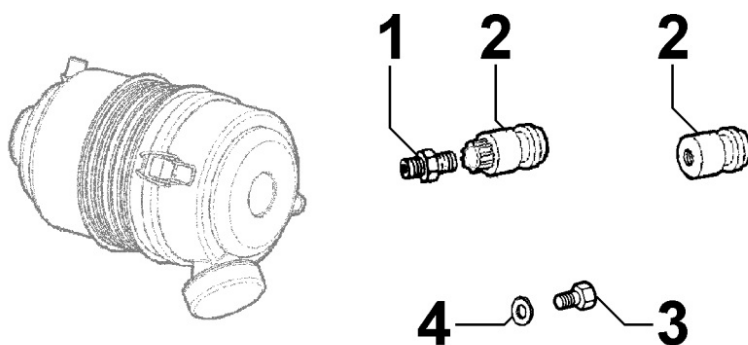

8084320080 - DUST INDICATOR

Pos	Kit	Included In	Code	Description	Qty	Old Code	Tech. Info
1			ED0073250100-S	UNION	1		
2			ED0097001000-S	WARNING	1