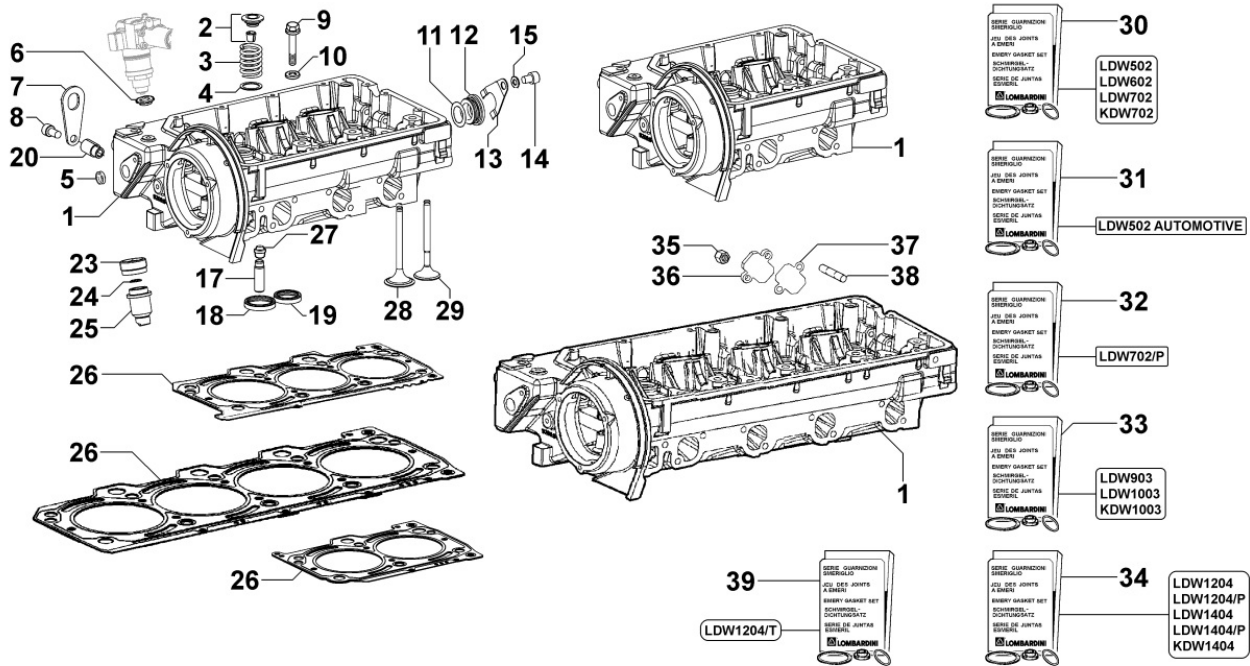

8021320220 - CYLINDER HEAD

Pos	Kit	Included In	Code	Description	Qty	Old Code	Tech. Info
0			ED0047300190-S	GUAR.TESTA 1404 SP.1,63 METAL	1		
1	(B)		ED0092007050-S	CYLINDER HEAD ASSY	1		
2		(B)		803632...0	4/6/8*		
3		(B)		803632...0	4/6/8*		
4		(B)		803632...0	4/6/8*		
5		(A) (B)	ED0089900470-S	CAP	6		
6			ED0059890070-S	SPARK ARRESTER	4		
7			ED0085459390-S	BRACE	2		
8			ED0017700020-S	BOLT	1		
9			ED0098202220-S	SCREW M10X90	10		
10			ED0076251300-S	WASHER	10		
11		(B)	ED0012000810-S	RING	1		
12				807932...0	1		
13		(B)	ED0055700190-S	SPRING	1		
14		(B)	ED0017701270-S	BOLT	1		
15		(B)	ED0076250100-S	WASHER	1		
17		(A) (B)	ED0048452000-S	GUIDE	8		
18		(A) (B)	ED0080001970-S	INTAKE V.SEAT	4		
19		(A) (B)	ED0080002110-S	EXH V.SEAT	4		
23			ED0041300960-S	RING NUT	4		
24			ED0035275170-S	SPACER	12		
25			ED0067250700-S	PREC.CHAMB.	4		
26			ED0047306940-S	GASKET	1		
26			ED0047306950-S	GASKET	1		
27		(B)		803632...0	4/6/8*		
28		(B)		803632...0	2/3/4*		
29		(B)		803632...0	2/3/4*		
34			ED0082051100-S	GASKET SET	1		
39			ED0082051120-S	GASKET SET	1