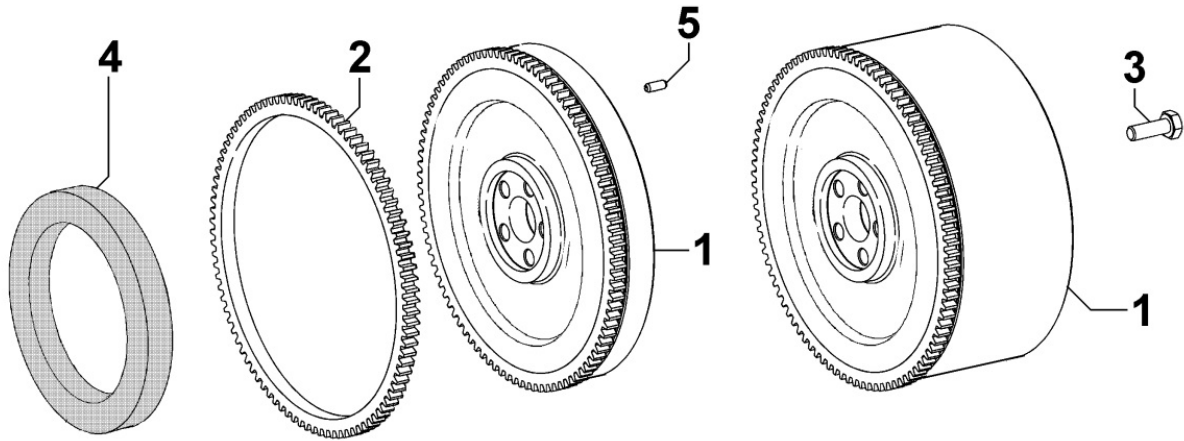

8012320140 - FLYWHEEL

Pos	Kit	Included In	Code	Description	Qty	Old Code	Tech. Info
1	(A)	(B)	ED0098811490-S	FLYWHEEL C-106 FOR FOCS	1		
2		(A)	ED0028160880-S	RING GEAR	1		
3			ED0017801050-S	BOLT	5