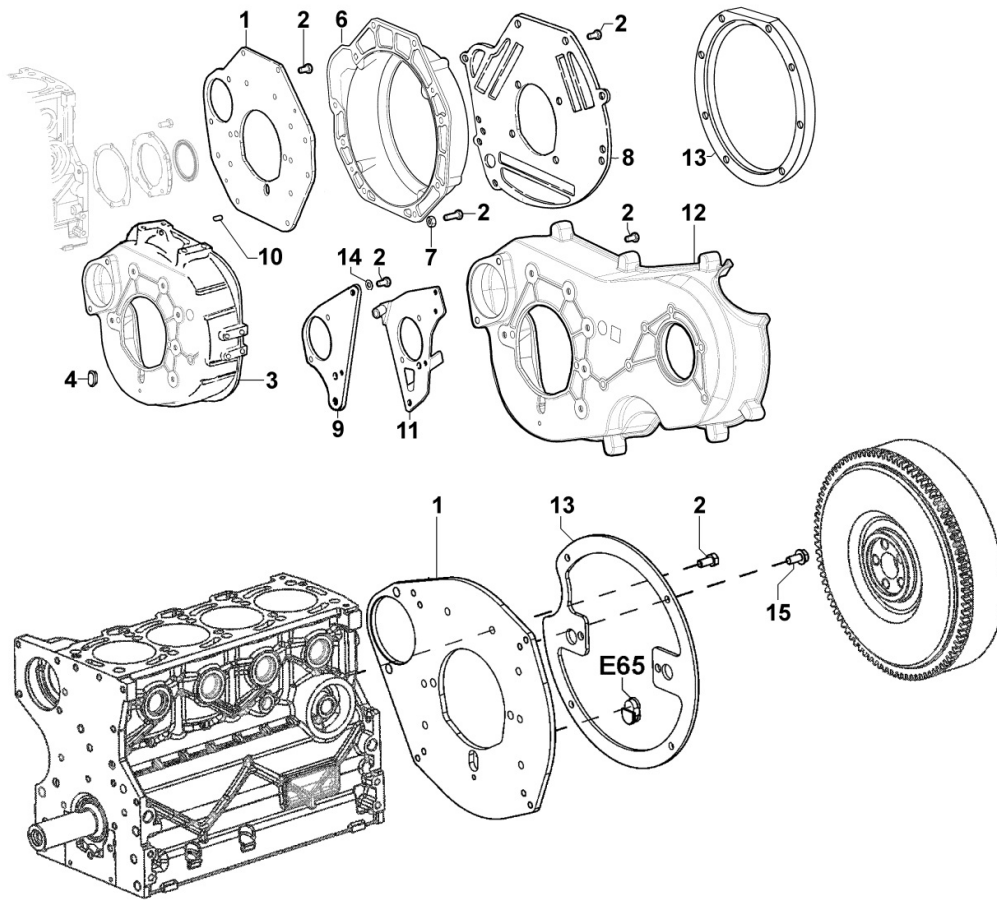

8160320240 - ENGINE BELL / BACKPLATE

Pos	Kit	Included In	Code	Description	Qty	Old Code	Tech. Info
1			ED0063705040-S	PLATE	1		
2			ED0017700560-S	BOLT	9		
4			ED0090001330-S	PLUG	1