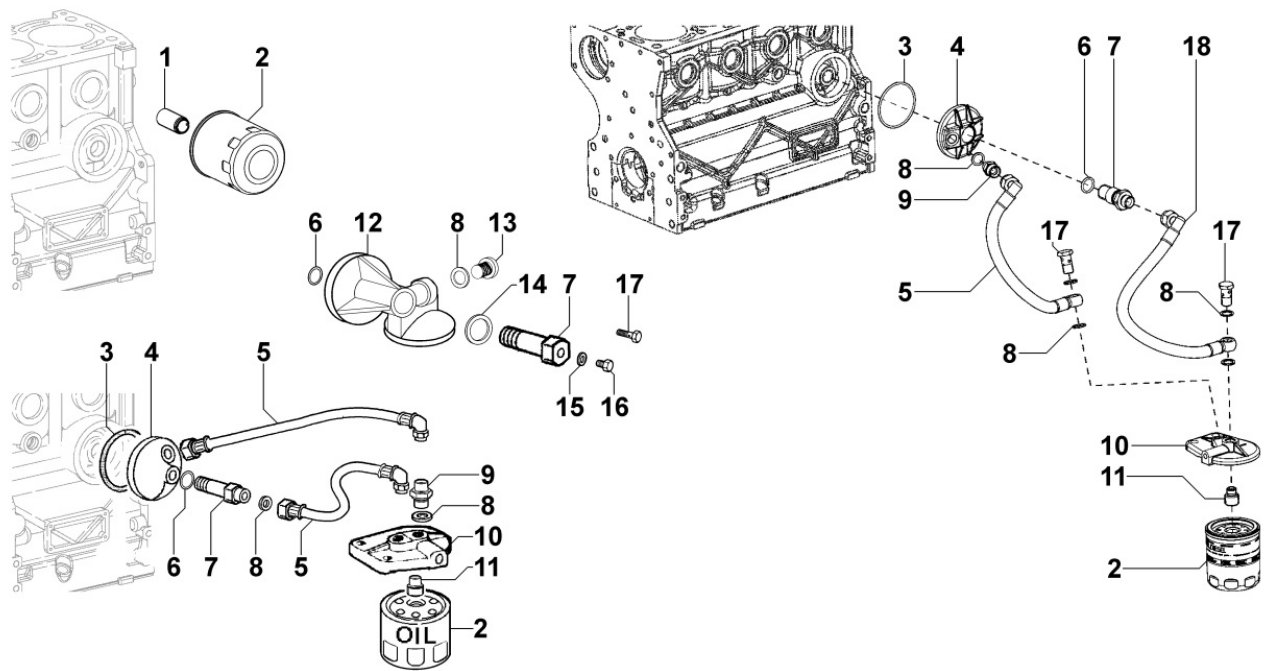

8042320600 - OIL FILTER

Pos	Kit	Included In	Code	Description	Qty	Old Code	Tech. Info
2			ED0021751310-S	OIL FILTER CARTRIDGE	1		
3			ED0012020360-S	RING	1		
4			ED0038551350-S	FLANGE	1		
5			ED0094853690-S	OIL TUBE	2		
8			ED0046700610-S	C.GASKET	5		
9			ED0059530480-S	FITTING	1		
10			ED0048963200-S	FILTER HEAD, SPIN ON	1		
11			ED0073302780-S	UNION	1		
17			ED0019011550-S	BOLT	2