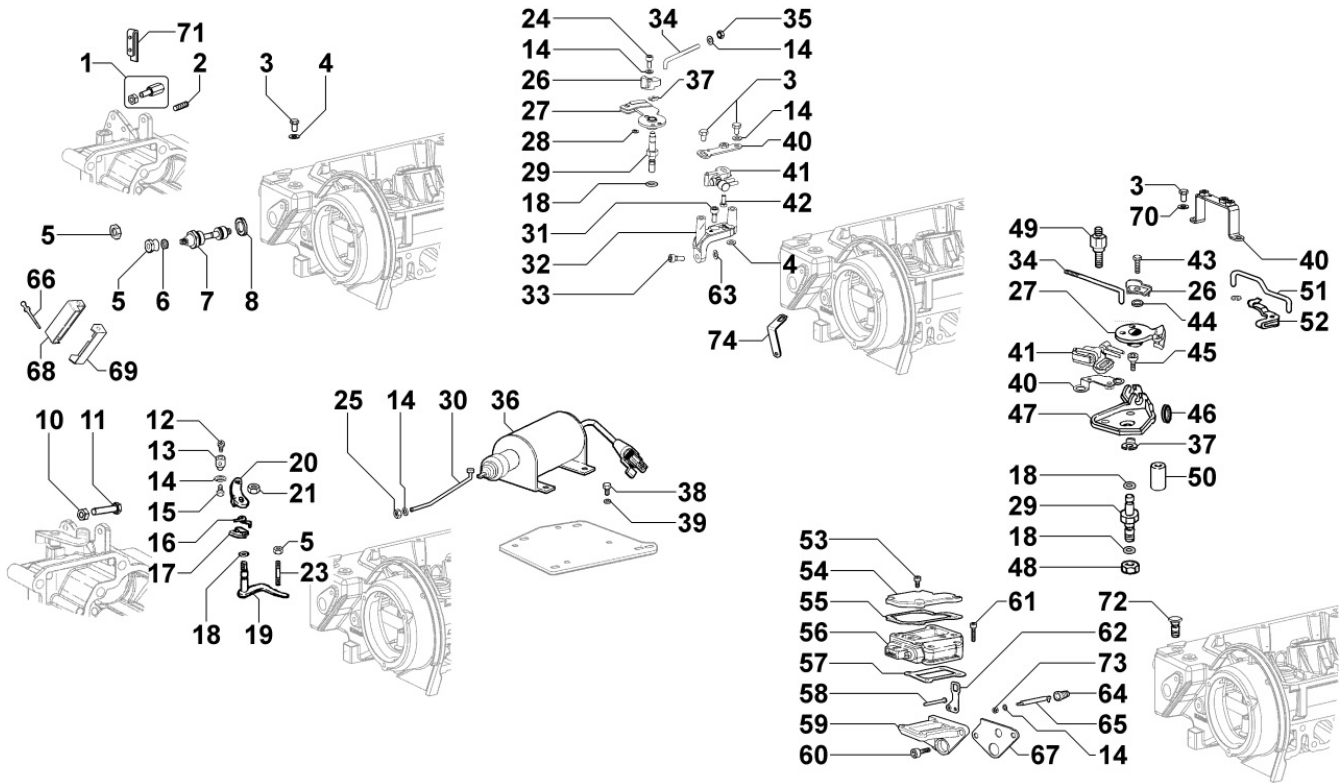

8051320410 - CONTROLS

Pos	Kit	Included In	Code	Description	Qty	Old Code	Tech. Info
1			ED0091801910-S	END	2		
5			ED0032401530-S	HEX.NUT	2		
7			ED0085761380-S	EX.FUELDEV.	1		
8			ED0044800460-S	GASKET	1		
10			ED0032400080-S	HEX.NUT	1		
11			ED0017601280-S	BOLT	1		
12			ED0097900230-S	SCREW	1		
13			ED0060000490-S	EXP.PLUG	1		
14			ED00771R0010-S	WASHER	1		
15			ED0017550010-S	BOLT	1		
16			ED0056600470-S	SPRING	1		
17			ED0062751140-S	S.PLATE	1		
18			ED0012000510-S	O RING	1		
19			ED0052004130-S	LEVER	1		
20			ED0052004140-S	LEVER	1		
21			ED0032030750-S	NUT	1		
23			ED0067600440-S	STUD	1