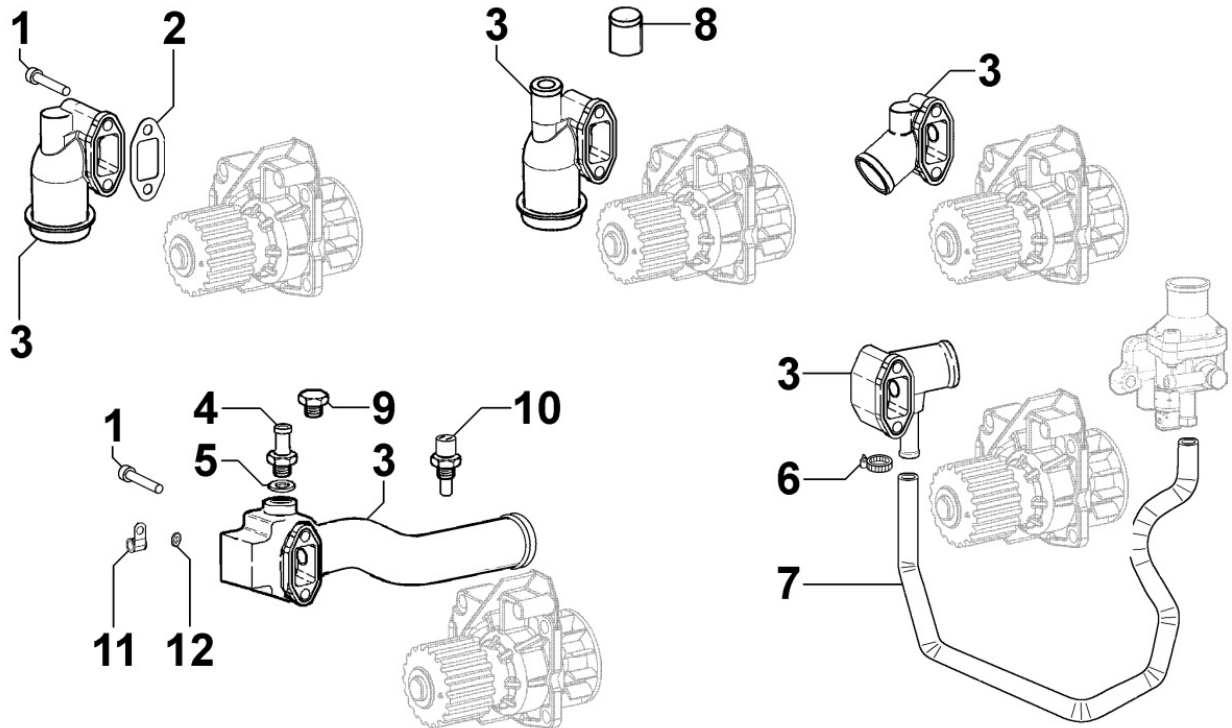

8075320080 - WATER INLET FLANGE

Pos	Kit	Included In	Code	Description	Qty	Old Code	Tech. Info
1			ED0097300160-S	ALLEN SCREW	2		
2			ED0045011580-S	GASKET	1		
3			ED0038660590-S	FLANGE	1		
3			ED0038660700-S	FLANGE	1		
6			ED0036171680-S	CLAMP	1		
8			ED0090801910-S	CAP	1