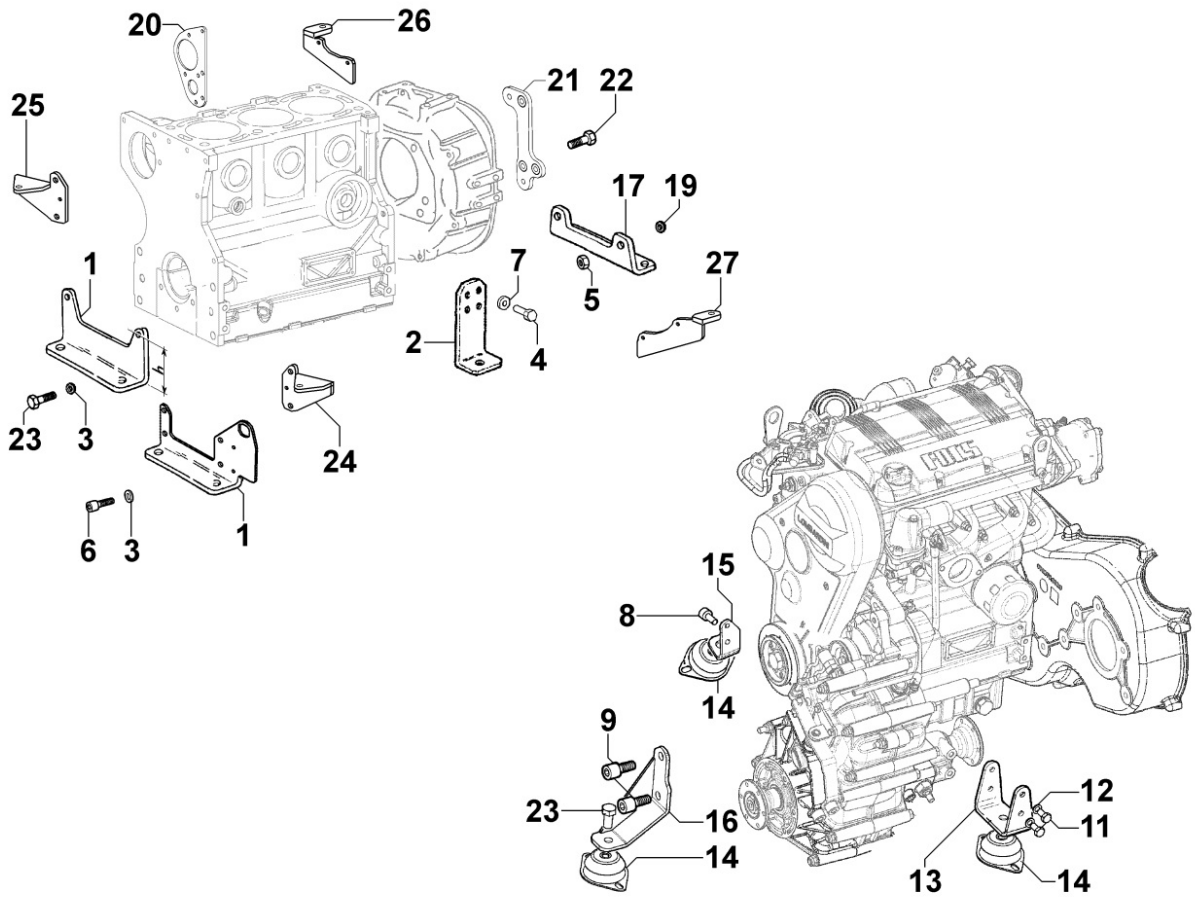

8025320020 - ENGINE MOUNTS

Pos	Kit	Included In	Code	Description	Qty	Old Code	Tech. Info
8			ED0097300240-S	ALLEN SCREW	8