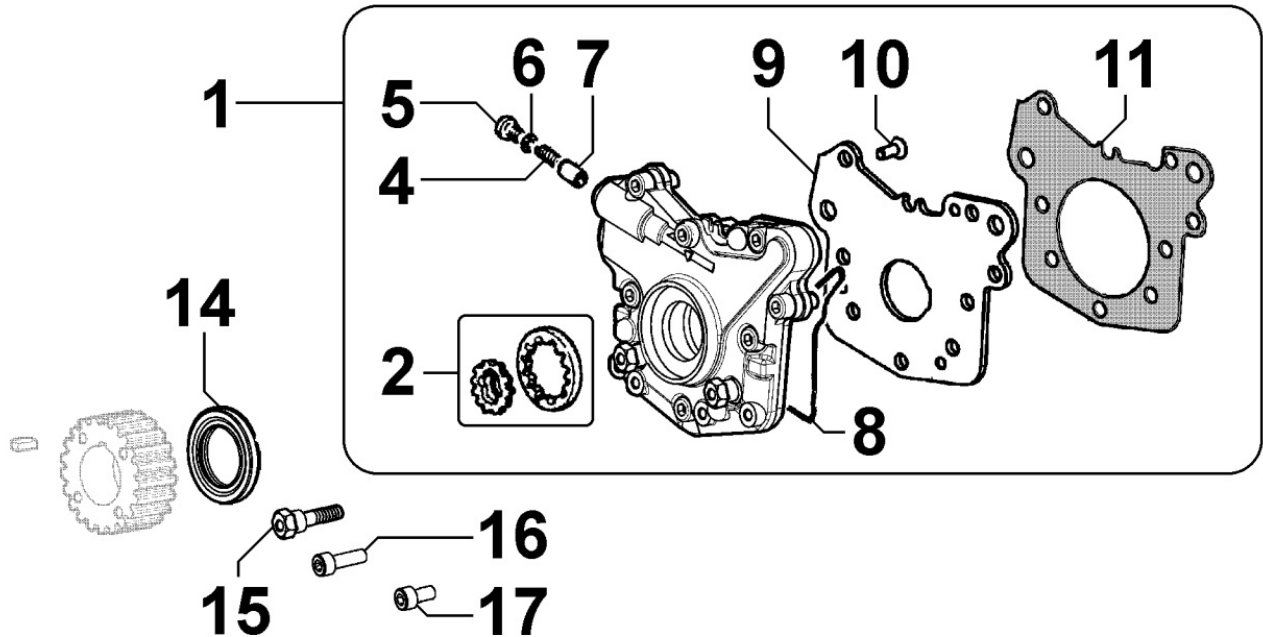

8040320050 - OIL PUMP

Pos	Kit	Included In	Code	Description	Qty	Old Code	Tech. Info
1	(A)		ED0066050990-S	OIL PUMP	1		
2		(A)	ED0077501080-S	ROTOR	1		
4		(A)	ED0056250080-S	SPRING	1		
5		(A)	ED0090150050-S	CAP	1		
6		(A)	ED0046700600-S	C.GASKET	1		▲
7		(A)	ED0064950450-S	PLUNGER	1		
8		(A)	ED0012002920-S	RING	1		▲
9		(A)		POS. 1			
10		(A)	ED0098000610-S	CAPSCREW	1		
11		(A)	ED0045802160-S	GASKET	1		
14			ED0012133430-S	SEAL RING	1		▲
15			ED0098651740-S	SCREW	2		
16			ED0017700070-S	BOLT	1		
17			ED0097320740-S	CAPSCREW	6