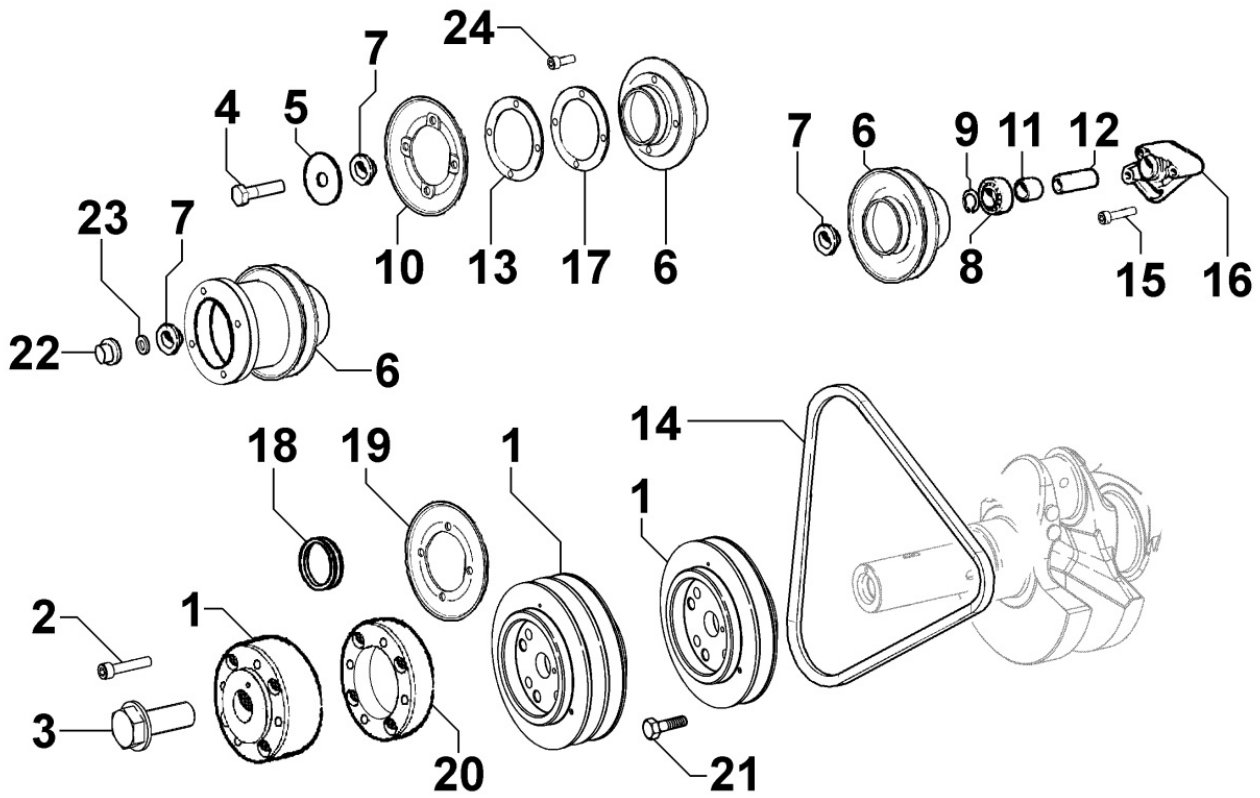

8014320200 - PULLEYS / BELT

Pos	Kit	Included In	Code	Description	Qty	Old Code	Tech. Info
1			ED0070511430-S	PULLEY	1		
2			ED0097320160-S	CAPSCREW	4		
3			ED0098653190-S	SCREW	1		
14			ED0024001110-S	VEEBELT TRAPEZOIDAL 6651 L=695	1