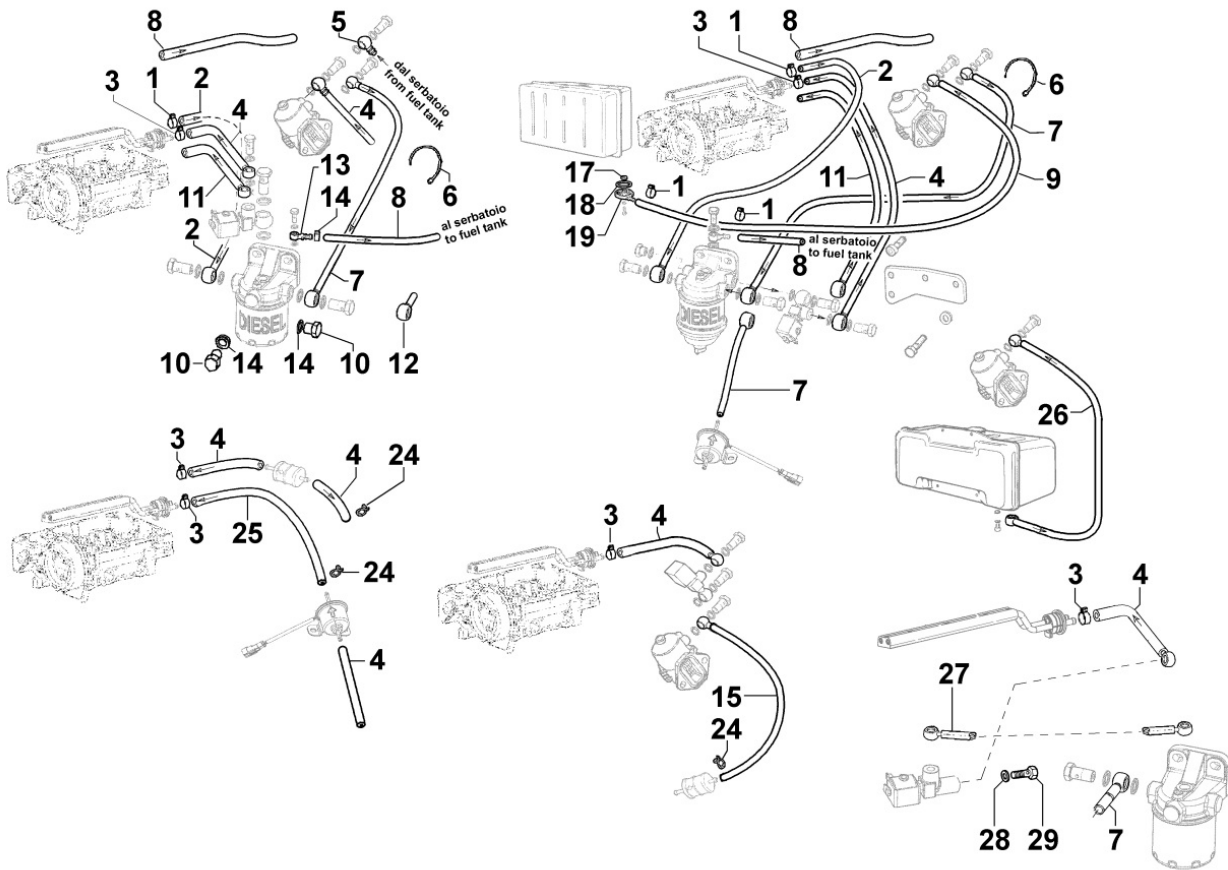

8064320720 - FUEL PIPING

Pos	Kit	Included In	Code	Description	Qty	Old Code	Tech. Info
1			ED0036300500-S	CLAMP	1		
2			ED0093759590-S	FUEL PIPE	1		
3			ED0036302170-S	CLAMP	1		
5			ED0072701380-S	UNION	1		
6			ED0024710060-S	COLLAR	3		
7			ED0093756730-S	FUEL TUBE	1		
11			ED0093758680-S	FUEL TUBE	1