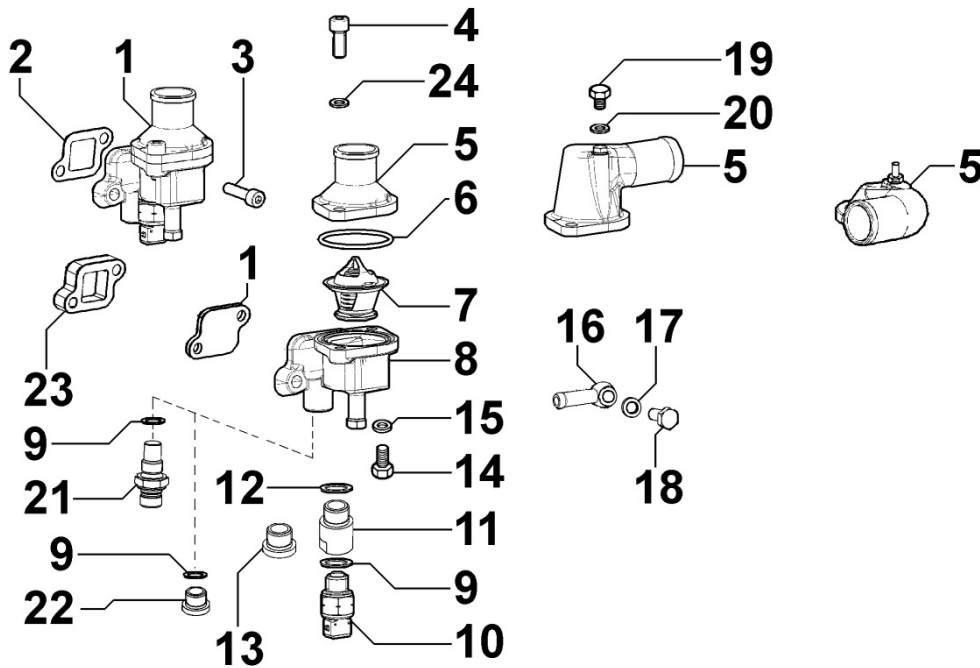

8074320090 - THERMOSTAT UNIT

Pos	Kit	Included In	Code	Description	Qty	Old Code	Tech. Info
1	(A)		ED0048962080-S	ASSEMBLY	1		
2			ED0044600370-S	GASKET	1		
3			ED0097320640-S	SCREW	2		
4		(A)	ED0097320740-S	CAPSCREW	2		
5		(A)	ED0027502790-S	THERMOSTAT COVER	1		
6		(A)	ED0012000910-S	O RING	1		
7		(A)	ED0091951240-S	THERMOSTATIC VALVE	1		
8		(A)	ED0028712740-S	CORPO/BODY N A	1		
9		(A)	ED0046700610-S	C.GASKET	1		
10		(A)	ED0091950770-S	THERMOSTAT	1		
12		(A)	ED0046700190-S	GASKET	1		
13		(A)	ED0090400120-S	PLUG	1