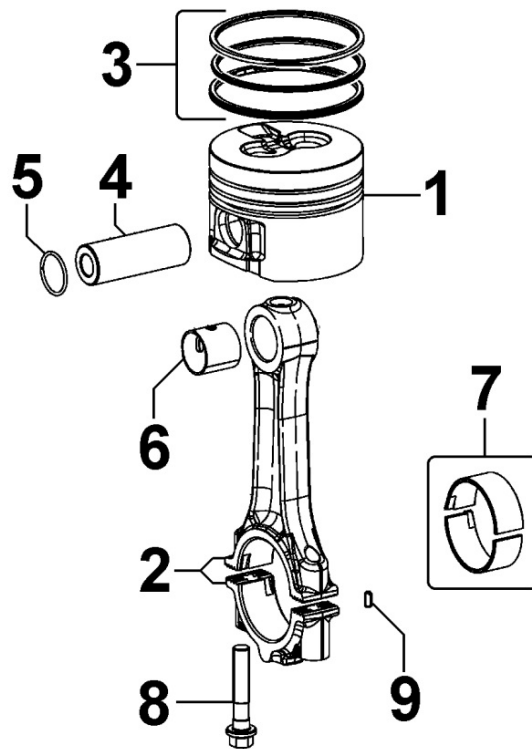

## Tavola ricambi

Index	Description
8140320040	HYDRAULIC PUMP ADAPTER ON 3rd PTO
8160320240	ENGINE BELL / BACKPLATE
8171320080	BELT GUARD

## 8010320080 - CRANKSHAFT

Pos	Kit	Included In	Code	Description	Qty	Old Code	Tech. Info
1	(A)		ED0010509610-S	CRANKSHAFT	1		
2		(A)	ED0084300040-S	PIN	1		
3		(A)	ED0022801190-S	KEY	1		
4		(A)	ED0090801320-S	CAP	4		
5		(A)	ED0022801500-S	KEY	1		
6		(A)		802032...0	2/3/4/5		
7		(A)		801132...0	2/3/4		
8		(A)		802032...0	2		

## 8011320090 - PISTON / CONNECTING ROD

Pos	Kit	Included In	Code	Description	Qty	Old Code	Tech. Info
1	(A)		ED0065015120-S	PISTON STD	4		
1	(A)		ED0065015130-S	PISTON +0.5	4		
1	(A)		ED0065015140-S	PISTON +1.0	4		
2	(B)		ED0015262260-S	CONNECTING ROD	4		▲
3		(A)	ED0082112480-S	RINGS STAND.	2/3/4		
3		(A)	ED0082112490-S	RINGS +0.5	2/3/4		
3		(A)	ED0082112500-S	RINGS +1	2/3/4		
4		(A)	ED0084800810-S	PISTON PIN	4		
5		(A)	ED0012610990-S	GROMMET	8		
6		(B)	ED0016300380-S	S.ENDBRNG	2/3/4		▲
7			ED0016401160-S	BEARING STD	2/3/4		▲
7			ED0016401170-S	BEAR.-0.25	2/3/4		▲
7			ED0016401180-S	BEAR.-0.50	2/3/4		▲
8		(B)	ED0017701010-S	BOLT	4/6/8		