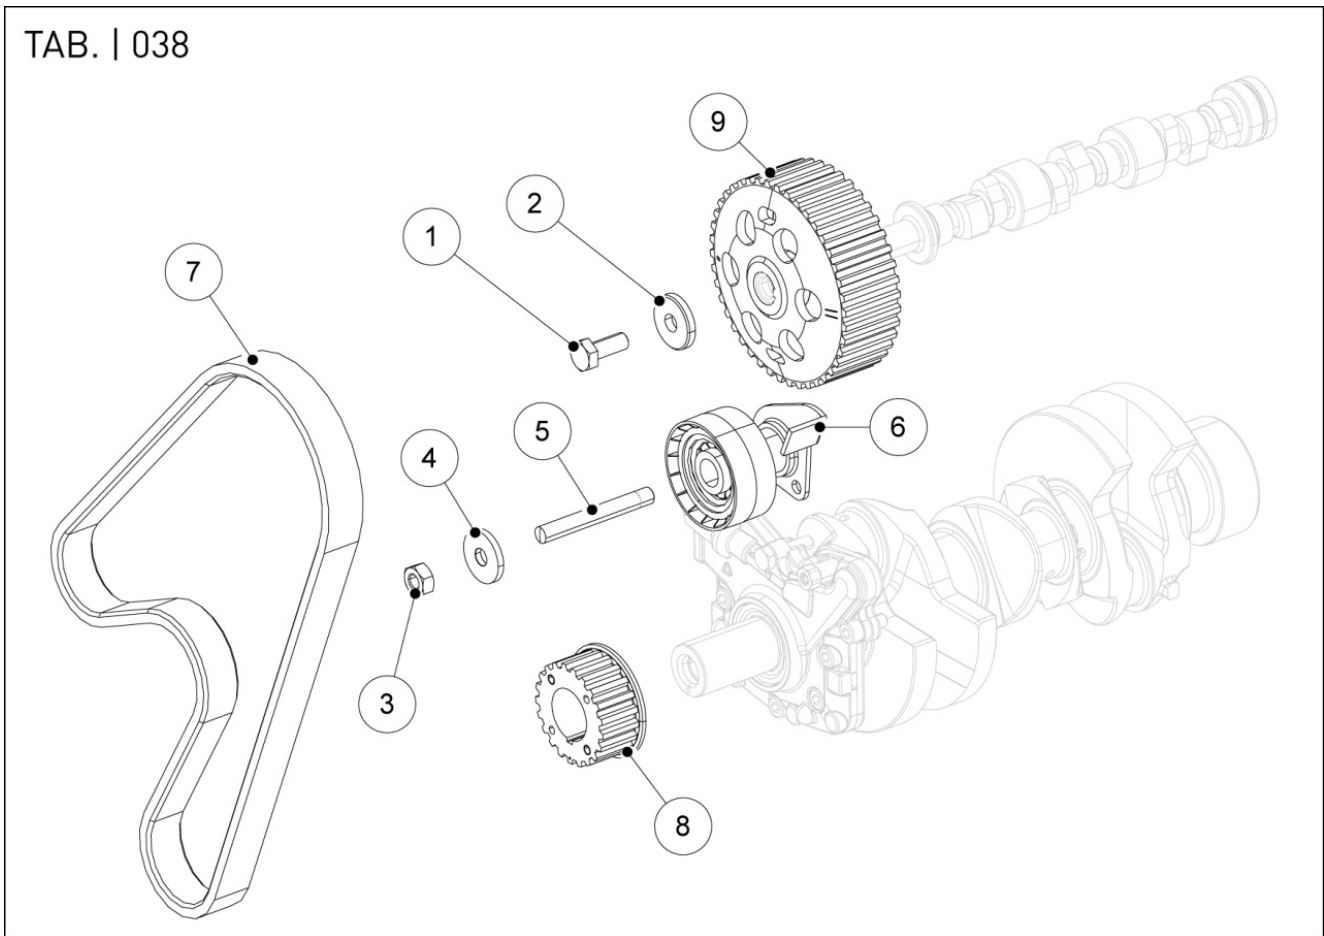

8038320020 - TIMING GEAR

TAB. | 038

Pos	Kit	Included In	Code	Description	Qty	Old Code	Tech. Info
1			ED0098201420-S	SCREW	1		
2			ED0076250450-S	WASHER	1		
3			ED0032400330-S	HEX.NUT	1		
4			ED0074950100-S	WASHER	1		
5			ED0068000900-S	STUD	1		
6			ED0041100090-S	JOCKEY PULLEY	1		
7			ED0024403380-S	TIMING BELT Z=113	1		⚠
8			ED0069752920-S	PULLEY	1		⚠
9			ED0070900120-S	PULLEY	1