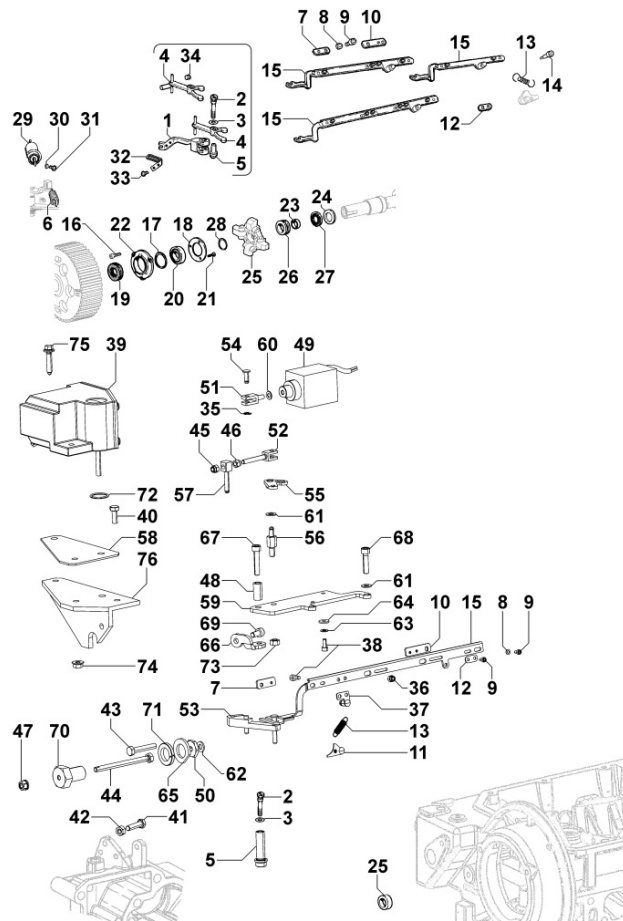

8050320650 - SPEED GOVERNOR

Pos	Kit	Included In	Code	Description	Qty	Old Code	Tech. Info
1	(B)		ED0048963600-S	LEVER ASSEMBLY	1		
2		(B)	ED0061101010-S	PIN	1		
3		(B)	ED0012000370-S	O RING	1		
4		(B)		POS. 1	1		
5		(B)	ED0019540200-S	SLEEVE	1		
6			ED0056552100-S	SPRING	1		
7		(D) (E)	ED0063200710-S	PIASTRINA DI REGISTRO X ASTA	1		
8		(D)	ED0076260370-S	TABWASHER	2/4/6		
9		(D)	ED0097320960-S	SCREW	6		
10		(D) (E)	KDISC.		3	ED0063200730-S	
12		(D)	KDISC.		2	ED0062751270-S	
13			ED0056552570-S	SPRING	1		
14			ED0098652020-S	SCREW	4		
15	(E)		ED0013801020-S	UNIONLINK	1		
16			ED0097300100-S	SCREW	3		
17		(A)	ED0012020370-S	RING	1		
18		(A)	ED0062751660-S	PLATE	1		
19		(A)	ED0012133030-S	SEAL RING	1		
20		(A)	ED0030010660-S	BEARING	1		
21			ED0098001620-S	VITE/SCREW	3	10	
22	(A)		ED0026902940-S	HOUS.COVER	1		
23		(C)	ED0015850850-S	NDL.BEAR.	1		
24			ED0073520630-S	THRUSTWASHER	1		
25			ED0088050480-S	SUPPORT	1		
26	(C)		ED0054012500-S	COUPLING	1