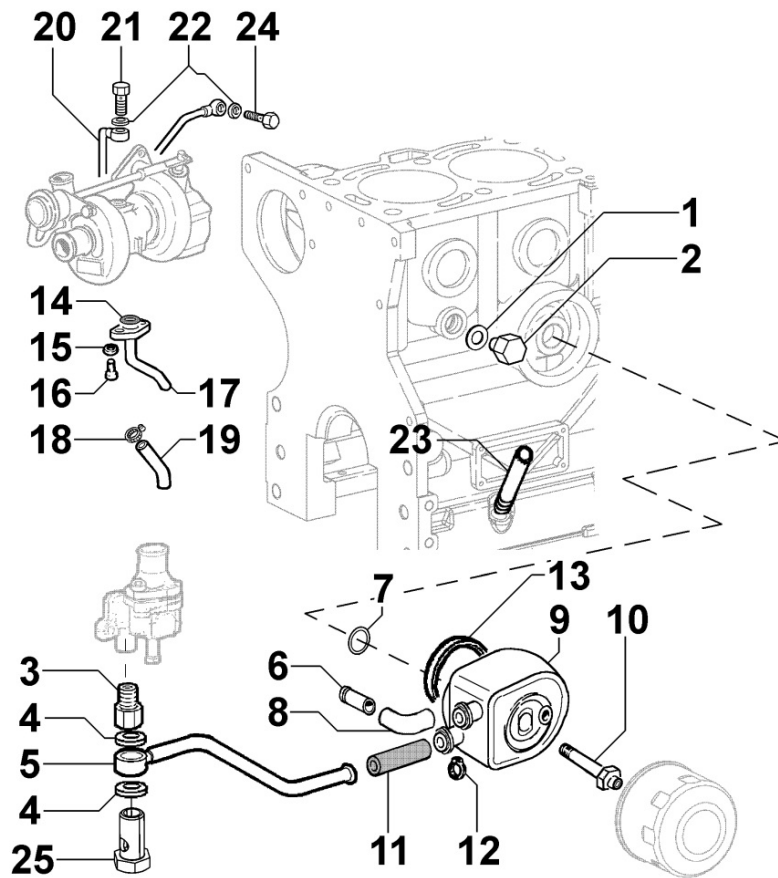

8047320220 - OIL COOLER

Pos	Kit	Included In	Code	Description	Qty	Old Code	Tech. Info
3			ED0025011540-S	COLONNA/HOLLOWSTUD N	1		
4			ED0046700610-S	C.GASKET	2		
5			ED0095351310-S	TUBO RITORNO/SCAV.P. N	1		
6			ED0093460370-S	TUBE	1		▲
7			ED0012000420-S	O RING	1		
8			ED0093050970-S	TUBE WATER	1		▲
9	(A)		ED0073503740-S	RADIATORE/OIL COOLER S A	1		▲
10			ED0072650410-S	UNION FOR OIL COOLER FIXING	1		▲
11			ED0093054700-S	WATER TUBE	1		
12			ED0036300430-S	CLAMP	4	ED0036301450-S	
13		(A)	ED0012135430-S	SEAL RING FOR OIL RAD.7350.374	1		▲