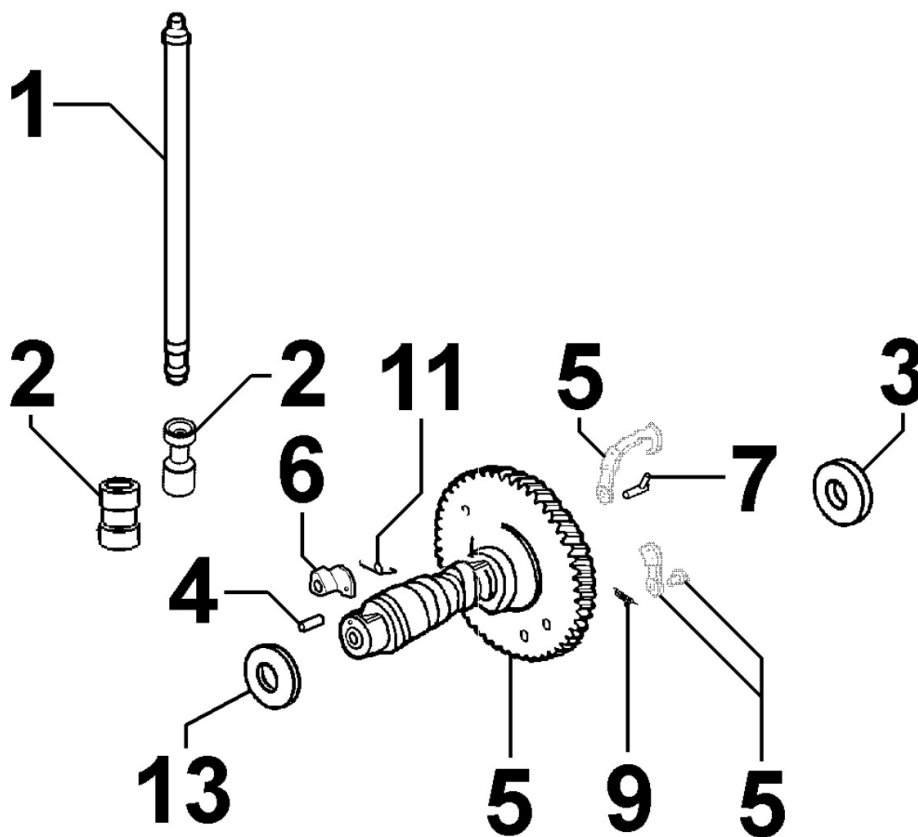

8035180040 - CAMSHAFT

Pos	Kit	Included In	Code	Description	Qty	Old Code	Tech. Info
1			ED0014101830-S	ASTA PUNTERIE C TERM. 15LD400 PUSHROD CO	2		
2			ED0072151490-S	*PUNT. COMA. VALV. 15LD400 *TAPPET 15	2		
3			ED0013012450-S	RING	1		
4		(A)		803718..0	1		
5			ED0010118330-S	CAMSHAFT	1		
6		(A)		803718..0			
7		(A)		803718..0	1		
9		(A)		803718..0	1		
11		(A)		803718..0	1		
13			ED0013013540-S	RING	1