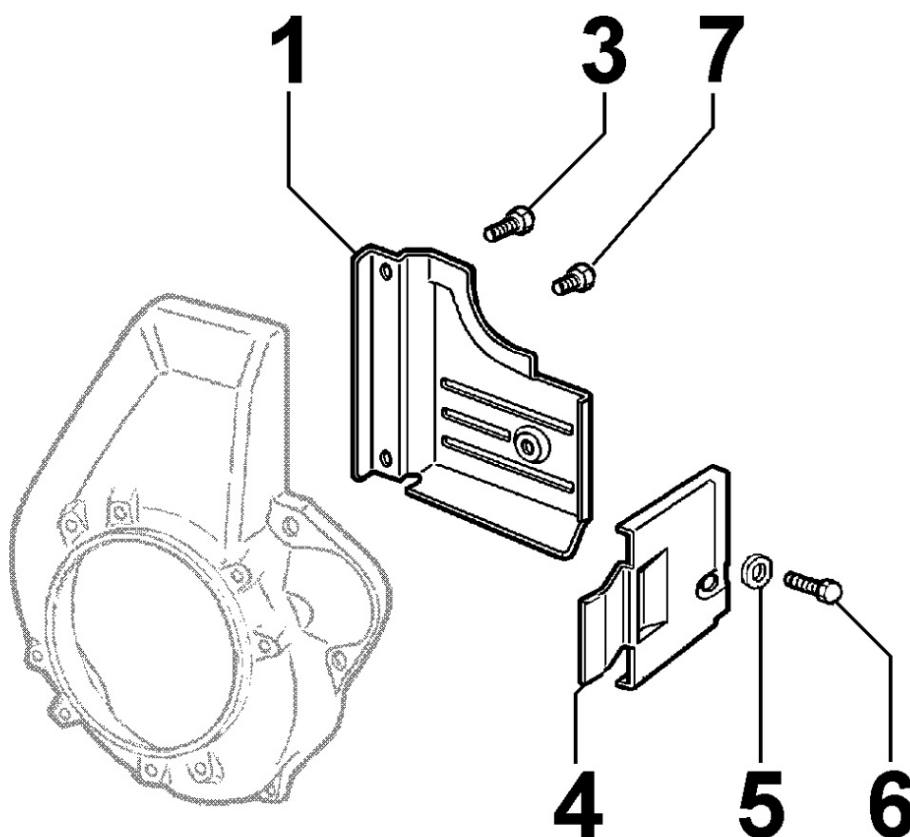

8072180060 - COOLING PLATES

Pos	Kit	Included In	Code	Description	Qty	Old Code	Tech. Info
1			ED0050664040-S	SHEET METAL FOR ANTIPHON CONVEYOR BLACK	1		
3			ED0097901380-S	CH-H.SCREW	3		
4			ED0050663340-S	LAMIERA/PANEL N	1		
5			ED0075550040-S	WASHER	2		
6			ED0098651220-S	SCREW	1