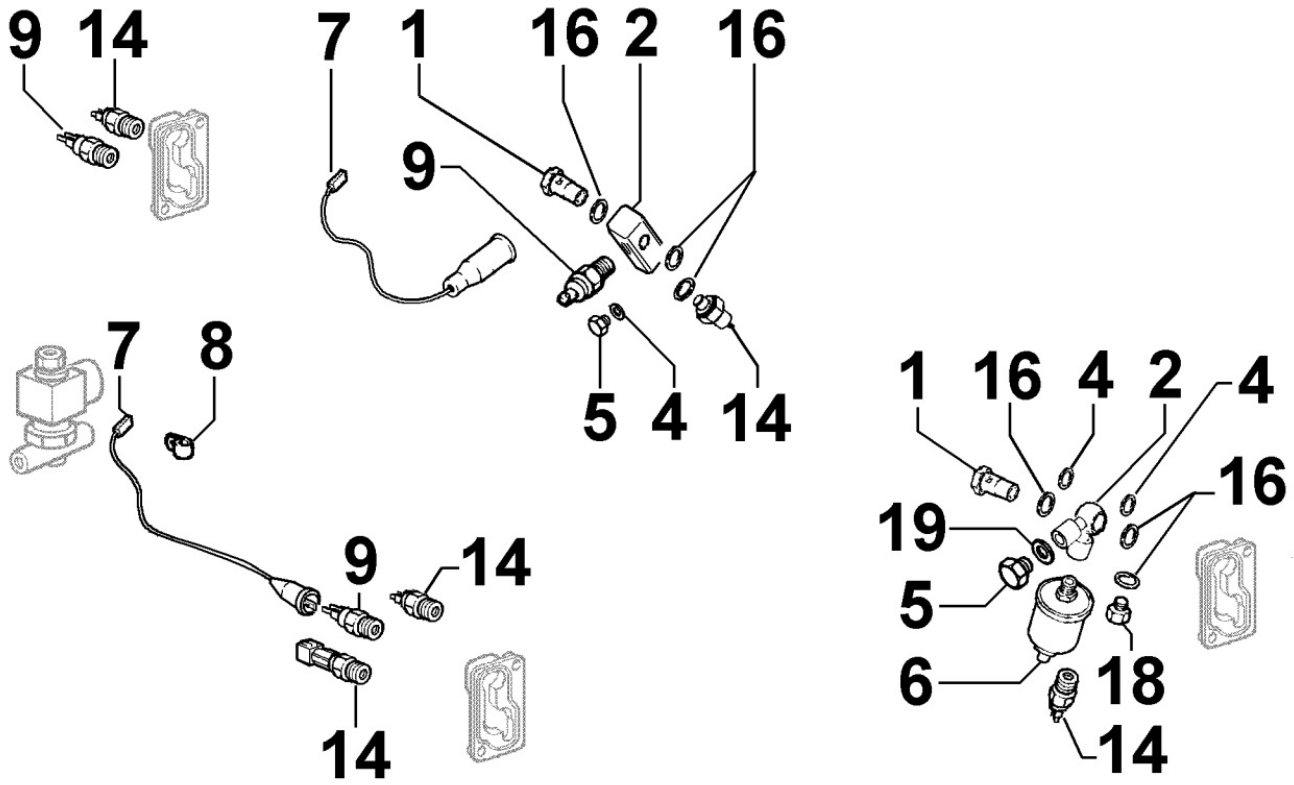

8102180070 - OIL PRESSURE SWITCH

Pos	Kit	Included In	Code	Description	Qty	Old Code	Tech. Info
9			ED0050412670-S	SWITCH	1