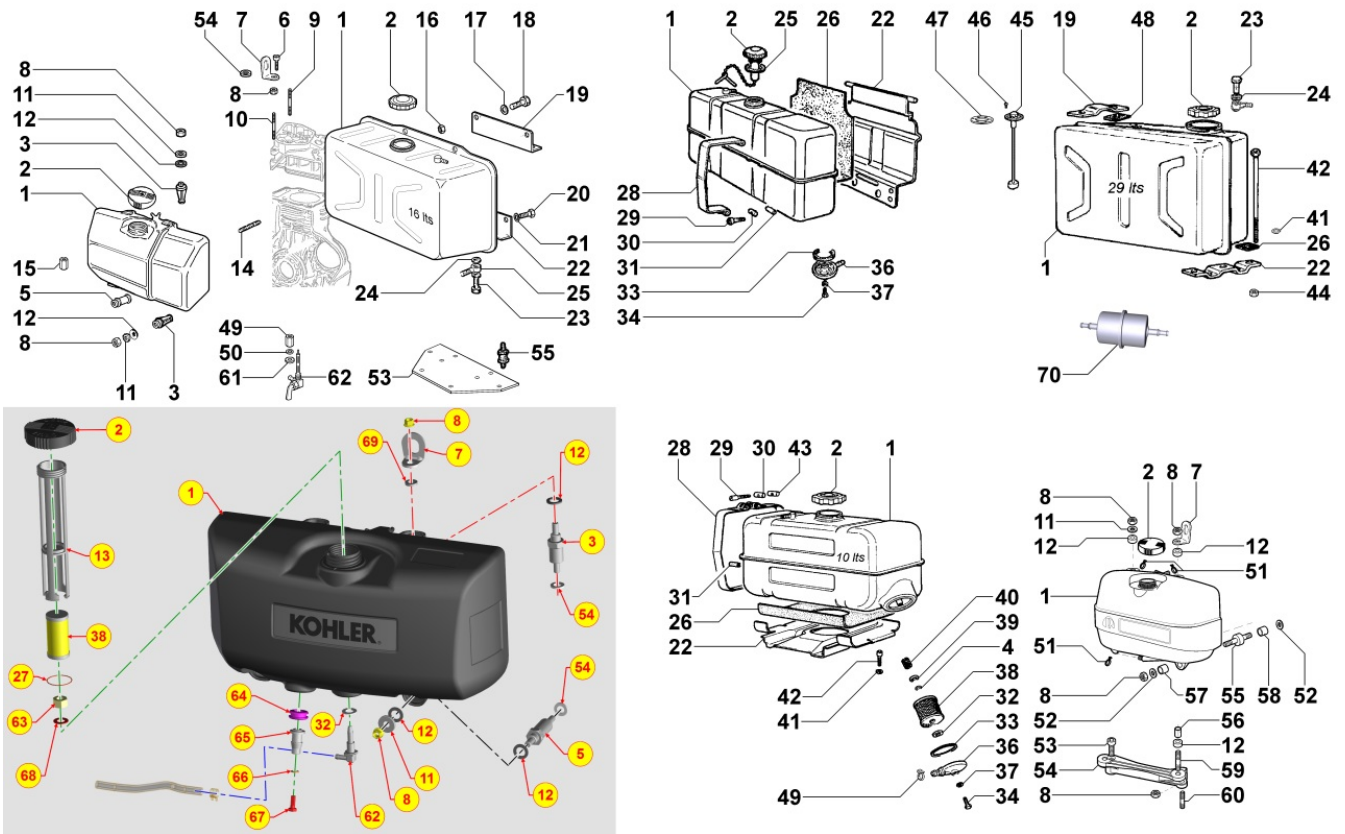

8063180020 - FUEL TANK

Pos	Kit	Included In	Code	Description	Qty	Old Code	Tech. Info
6			ED0097300240-S	ALLEN SCREW	3		
7			ED0085060030-S	AN.BRACKET	1