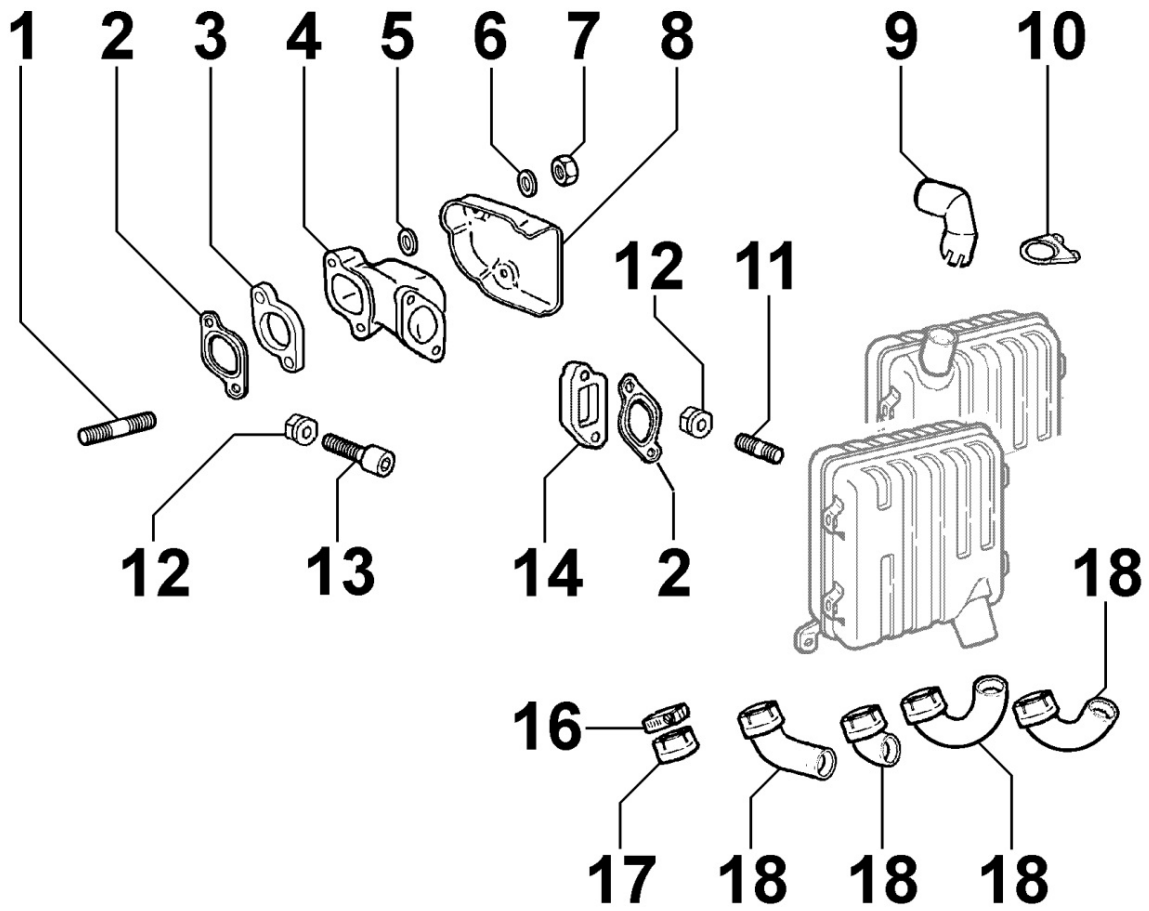

8087180020 - EXHAUST GAS ACCESSORIES

Pos	Kit	Included In	Code	Description	Qty	Old Code	Tech. Info
16			ED0036301940-S	CLAMP	1		
18			ED0091701270-S	TUBE END	1