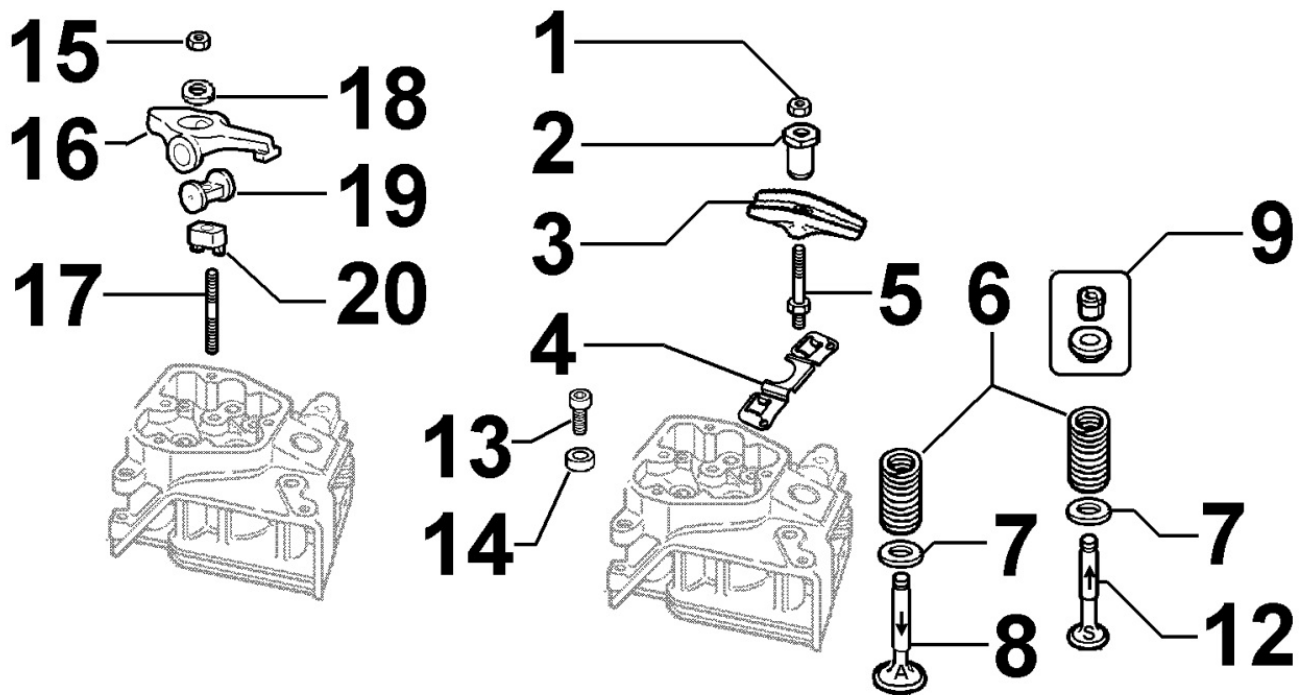

8036180030 - ROCKER ARMS / VALVES

Pos	Kit	Included In	Code	Description	Qty	Old Code	Tech. Info
1			ED0032401610-S	HEX.NUT	2		
2			ED0033002650-S	DADO/NUT S	2		
3			ED0015411760-S	ROCKER ARM	2		
4			ED0051511250-S	METAL PLATE	1		
5			ED0098501620-S	ADJ.SCREW	2		
6			ED0057551550-S	SPRING	2		
7			ED0034301140-S	CUP	2		
8			ED0096521830-S	VALVOLA ASPIRAZ.PUNTERIE MECC.INLET VALV	1		
9			ED0064101360-S	CAP	2		
12			ED0096851750-S	VALVOLA SCARICO PUNTERIE MECC.EXHAUST VA	1		
13			ED0097301150-S	SCREW	2		
14			ED0035261700-S	SPACER D5XD11XSP4	2