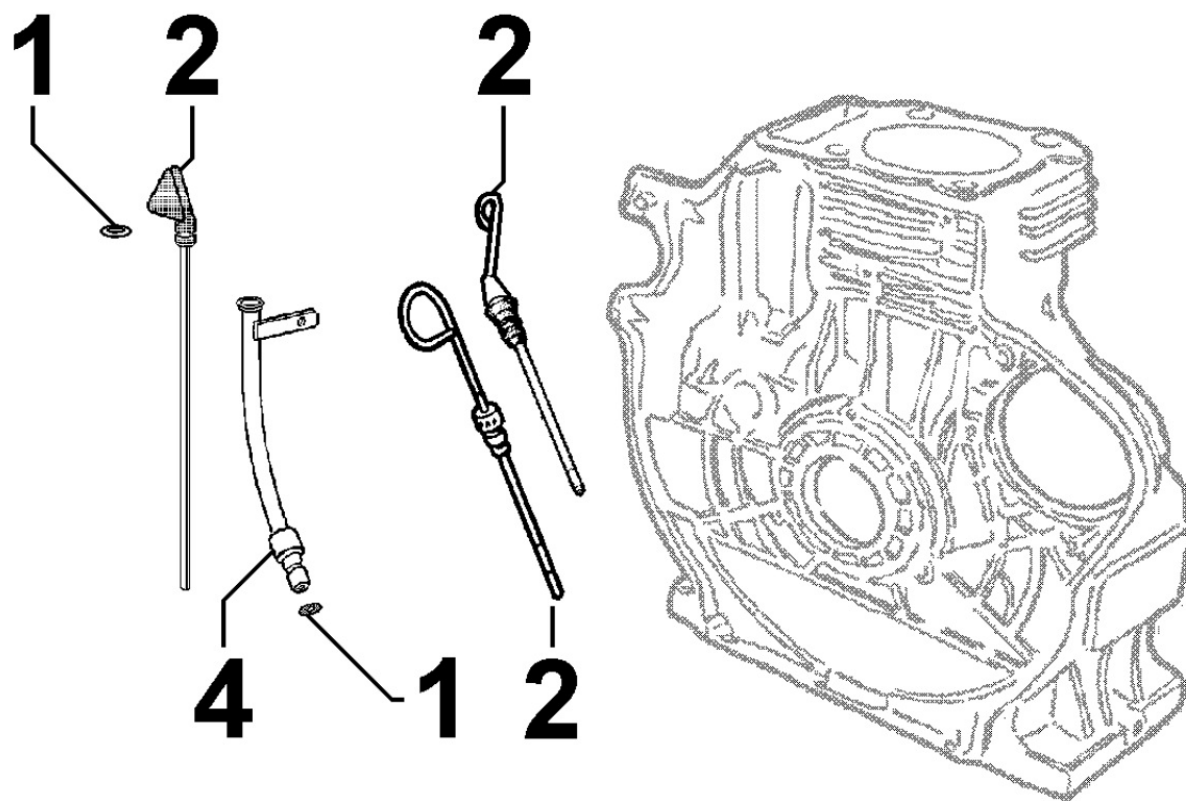

8043180010 - OIL DIPSTICK

Pos	Kit	Included In	Code	Description	Qty	Old Code	Tech. Info
2	(A)		ED0014004200-S	DIPSTICK	1