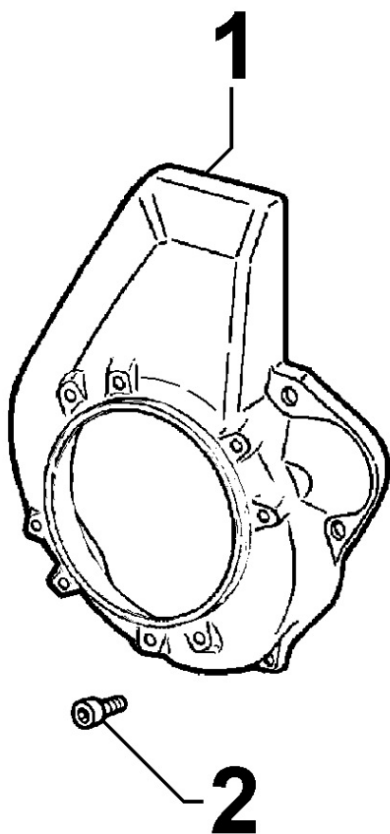

8070180120 - AIR SHROUD

Pos	Kit	Included In	Code	Description	Qty	Old Code	Tech. Info
1			ED0025697610-S	FAN SHROUD	1		
2			ED0097320840-S	SCREW	5