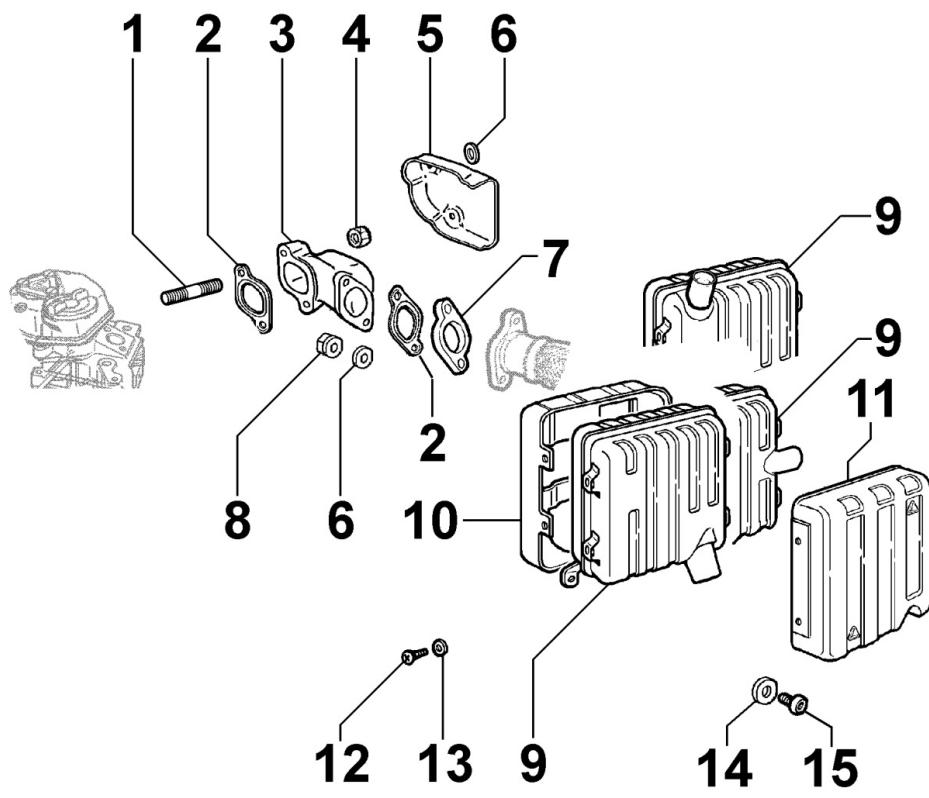

8086180060 - EXHAUST MUFFLER

Pos	Kit	Included In	Code	Description	Qty	Old Code	Tech. Info
0			ED0097301180-S	SCREW	1		
1			ED0067800250-S	STUD	2	ED00676R0300-S	
2		(B)	ED0045011010-S	GASKET	1		
3		(B)	ED0024864000-S	MANIFOLD	1		
4			ED0032401720-S	NUT	2		
5		(A)	ED0069275950-S	PROTEZIONE/GUARD	1		
6			ED0044800030-S	GASKET	4		
8		(B)	ED0032401650-S	HEX.NUT	2		
9			ED0054604650-S	MARMITTA/MUFFLER N	1		
10		(A)	ED0069273180-S	GUARD	1		
11		(A)	ED0069273190-S	GUARD	1		
12			ED0097900370-S	SCREW	4		
13			ED0075550270-S	WASHER	4		
14			ED0075000200-S	WASHER	1