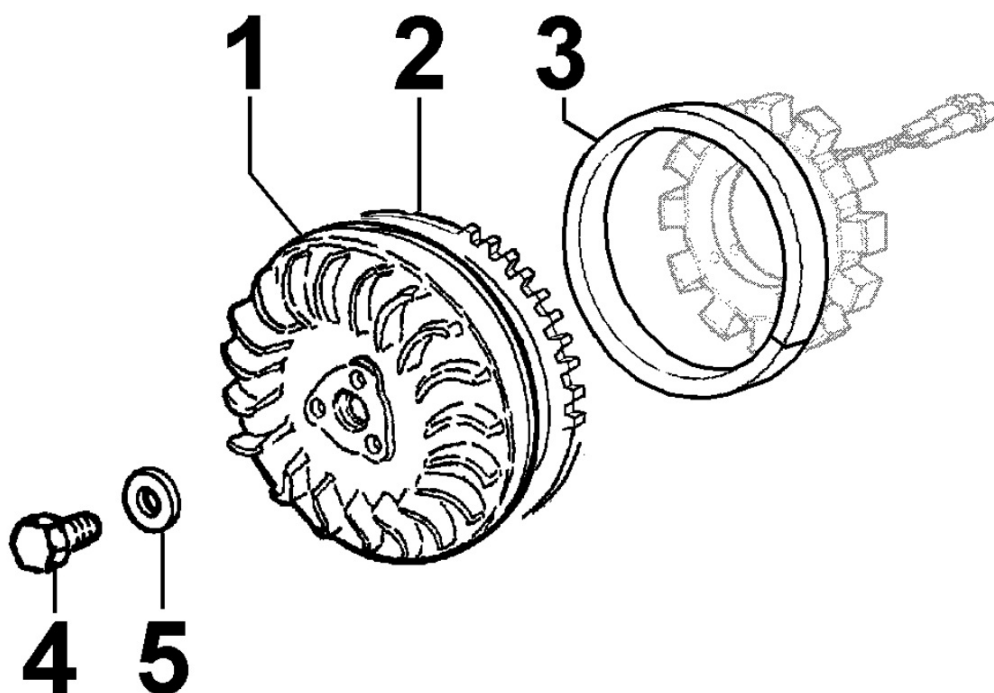

8012180070 - FLYWHEEL

Pos	Kit	Included In	Code	Description	Qty	Old Code	Tech. Info
1	(B)		ED0098816700-S	FLYWEEL WITH GEAR AND MAGNETE	1		
1	(A)	(B)	ED0098816020-S	VOLANO COMPL.DI CORONA 15LD401	1		
2		(A) (B)	ED0028162040-S	RING GEAR	1		
3		(B)	ED0020020190-S	ROTOR	1		
4			ED0018000300-S	BOLT	1		
5			ED0076260430-S	WASHER	1