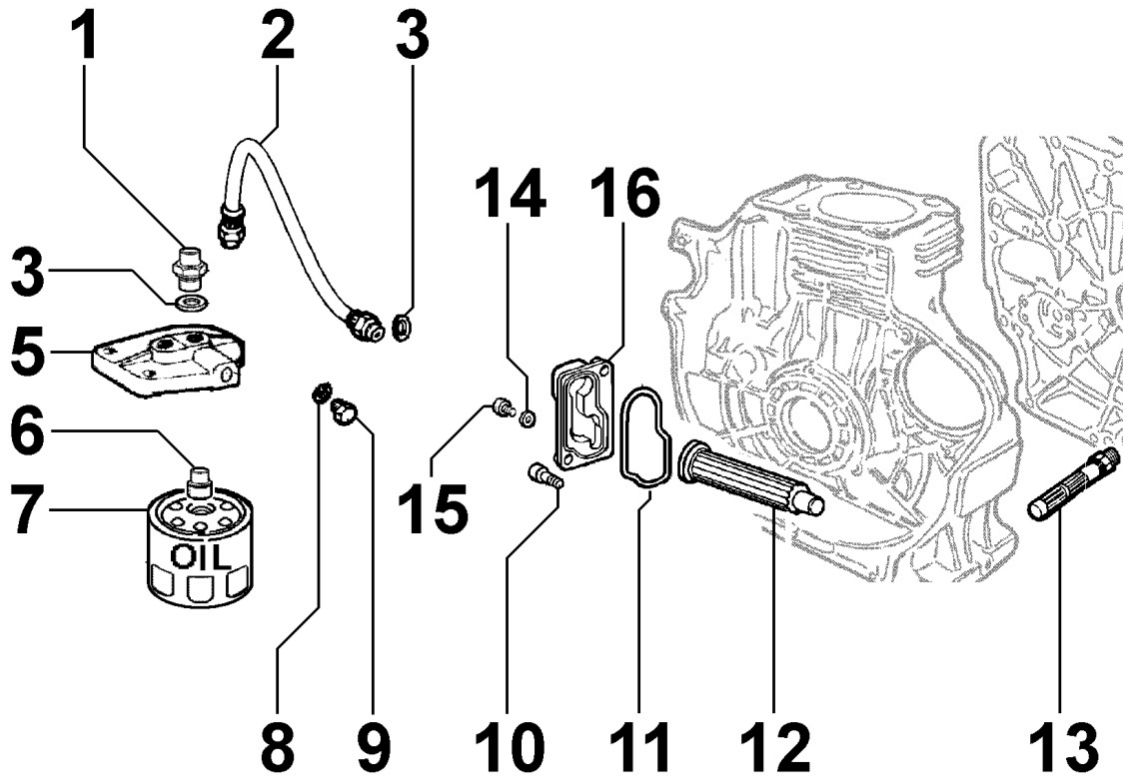

8042180060 - OIL FILTER

Pos	Kit	Included In	Code	Description	Qty	Old Code	Tech. Info
10			ED0097300130-S	ALLEN SCREW	2		
11			ED0012003840-S	O RING	1		
12			ED0021751550-S	OIL FILTER CARTRIDGE	1	ED0021751290-S	
13			ED00395R0150-S	OIL FILTER INTERNAL RY	1		
16			ED0092201190-S	HEAD FILTRO	1