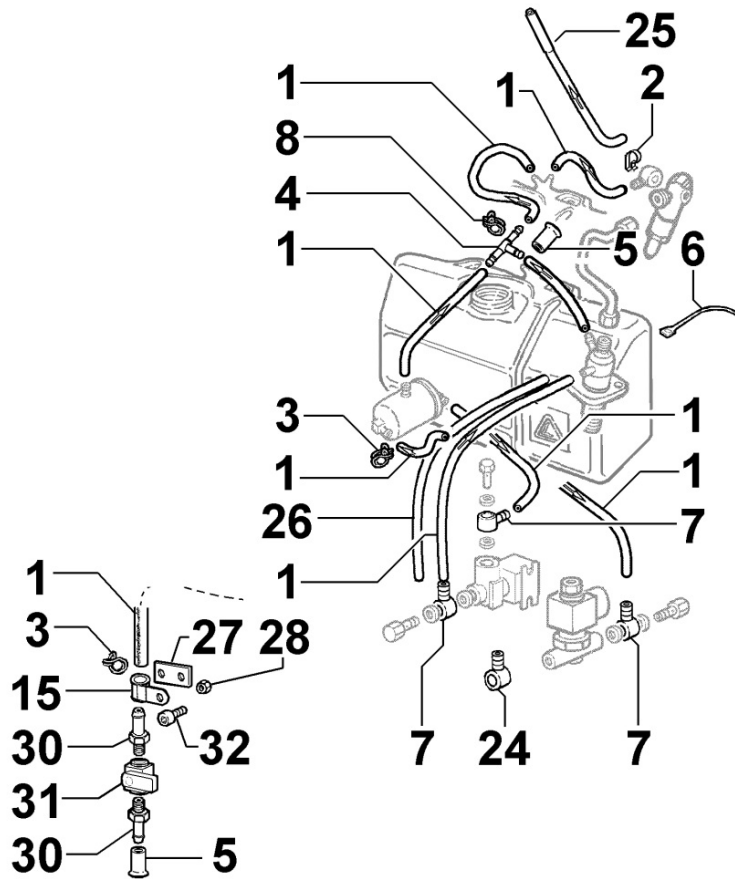

8064180090 - FUEL PIPING

Pos	Kit	Included In	Code	Description	Qty	Old Code	Tech. Info
1			ED0093762300-S	FUEL PIPE TPR-PUR 5X10XL.500	1-6		
2			ED0036301630-S	CLAMP	2		
4			ED0073010520-S	UNION	1		
5			ED0021450380-S	CAP	2		
6			ED0024710060-S	COLLAR	1		
7			ED0072701040-S	UNION	2