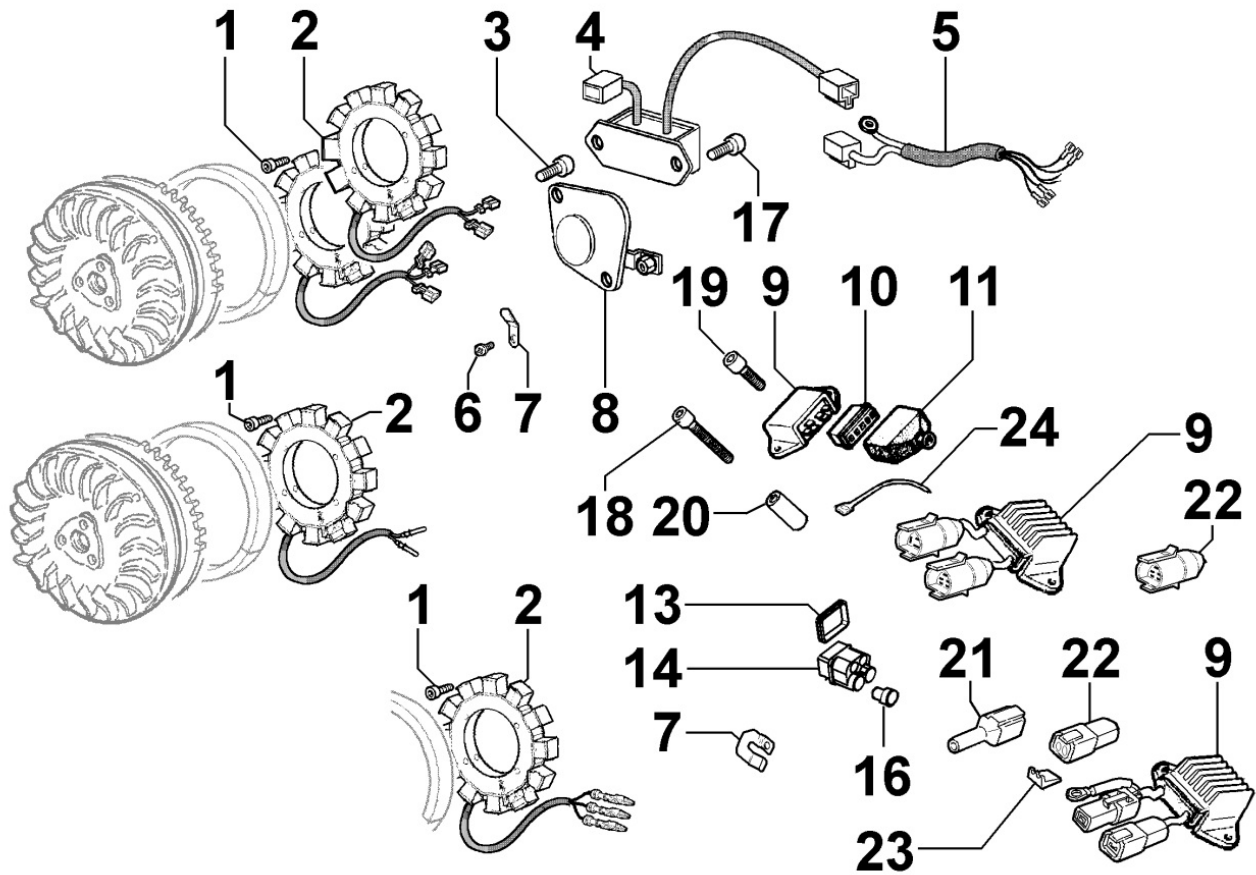

8100180150 - VOLTAGE ALTERNATOR

Pos	Kit	Included In	Code	Description	Qty	Old Code	Tech. Info
1			ED00992R0460-S	SCREW	3		
2			ED0085651130-S	STATOR	1		
6			ED0097901300-S	SCREW TC 6X8 CrNi1810 AISI 304	1		
7			ED0062751870-S	PIASTRA/PLATE N	1		
9			ED0073624040-S	VOLTAGE REGULATOR 12V30A+W	1		
11			ED0021450140-S	CAP	1		
18			ED0097300340-S	CAPSCREW	1		
19			ED0097320740-S	CAPSCREW	1		
20			ED00356R0150-S	SPACER	1