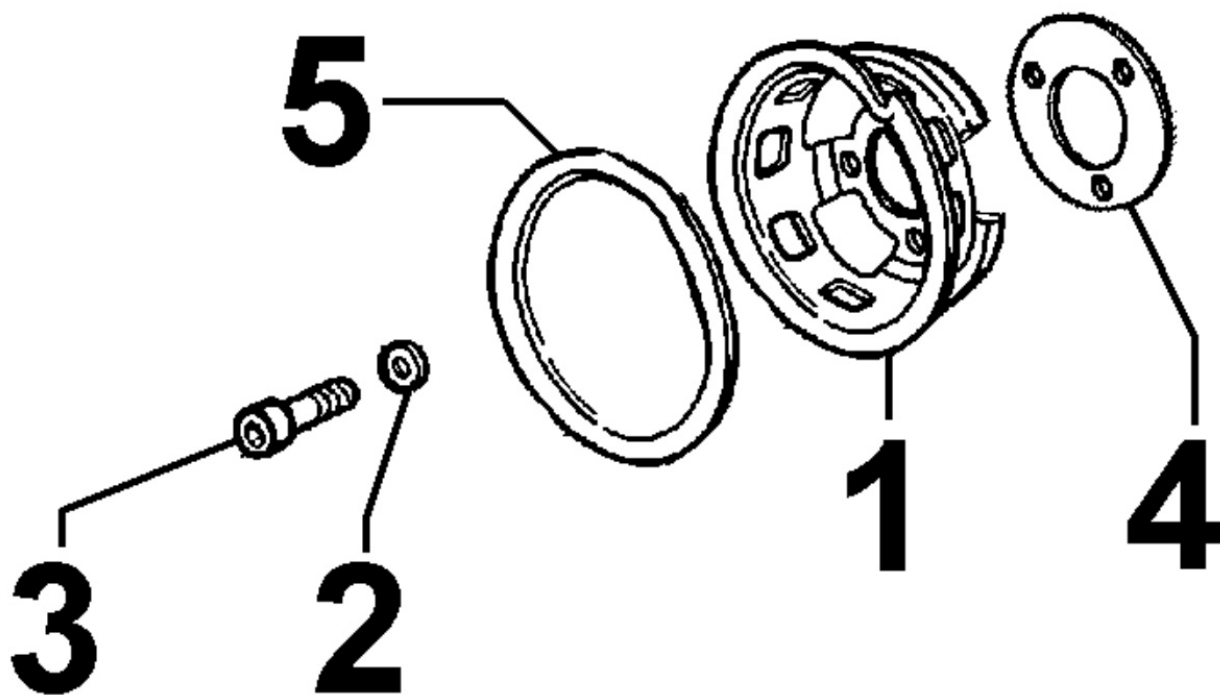

8110180010 - STARTING

Pos	Kit	Included In	Code	Description	Qty	Old Code	Tech. Info
1			ED0069611080-S	PULLEY	1		
2			ED0075650070-S	SP.WASHER	3		
3			ED0097320630-S	CAPSCREW	3