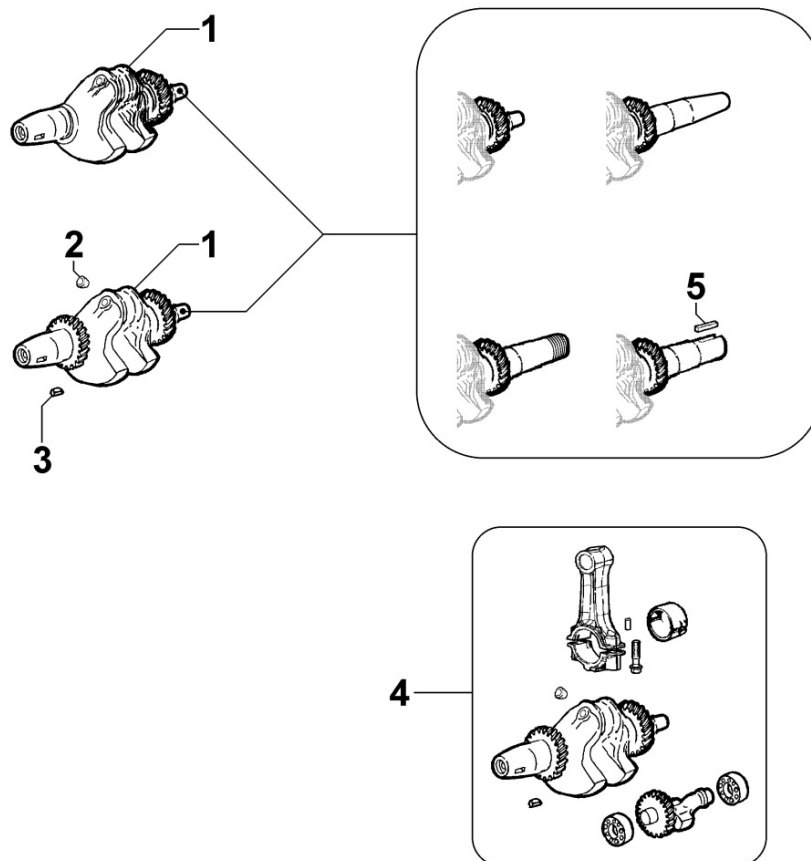

## Tavola ricambi

Index	Description
8010180360	CRANKSHAFT
8011180060	PISTON / CONNECTING ROD
8012180070	FLYWHEEL
8020180350	CRANKCASE
8021180070	CYLINDER HEAD
8022180110	HEAD COVER
8024180030	CRANKCASE COVER
8030180250	INJECTION SYSTEM
8035180040	CAMSHAFT
8036180030	ROCKER ARMS / VALVES
8040180010	OIL PUMP
8042180060	OIL FILTER
8043180010	OIL DIPSTICK
8044180010	OIL PRESSURE VALVE
8050180020	SPEED GOVERNOR
8051180390	CONTROLS
8052180150	ELECTROVALVE
8061180090	FUEL FILTER
8062180020	FUEL FEED PUMP
8063180020	FUEL TANK
8064180090	FUEL PIPING
8070180120	AIR SHROUD
8072180060	COOLING PLATES
8081180420	AIR CLEANER
8086180060	EXHAUST MUFFLER
8087180020	EXHAUST GAS ACCESSORIES
8100180150	VOLTAGE ALTERNATOR
8101180020	STARTING MOTOR
8102180070	OIL PRESSURE SWITCH
8103180450	ELECTRIC DASHBOARD / ENGINE WIRES
8110180010	STARTING
8120180250	RECOIL STARTING

**8010180360 - CRANKSHAFT**

Pos	Kit	Included In	Code	Description	Qty	Old Code	Tech. Info
1	(A)		ED0010514290-S	CRANKSHAFT	1	ED0010513390-S	
2		(A)	ED0090801320-S	CAP	1		
3		(A)	ED0022800670-S	KEY	1		

8011180060 - PISTON / CONNECTING ROD