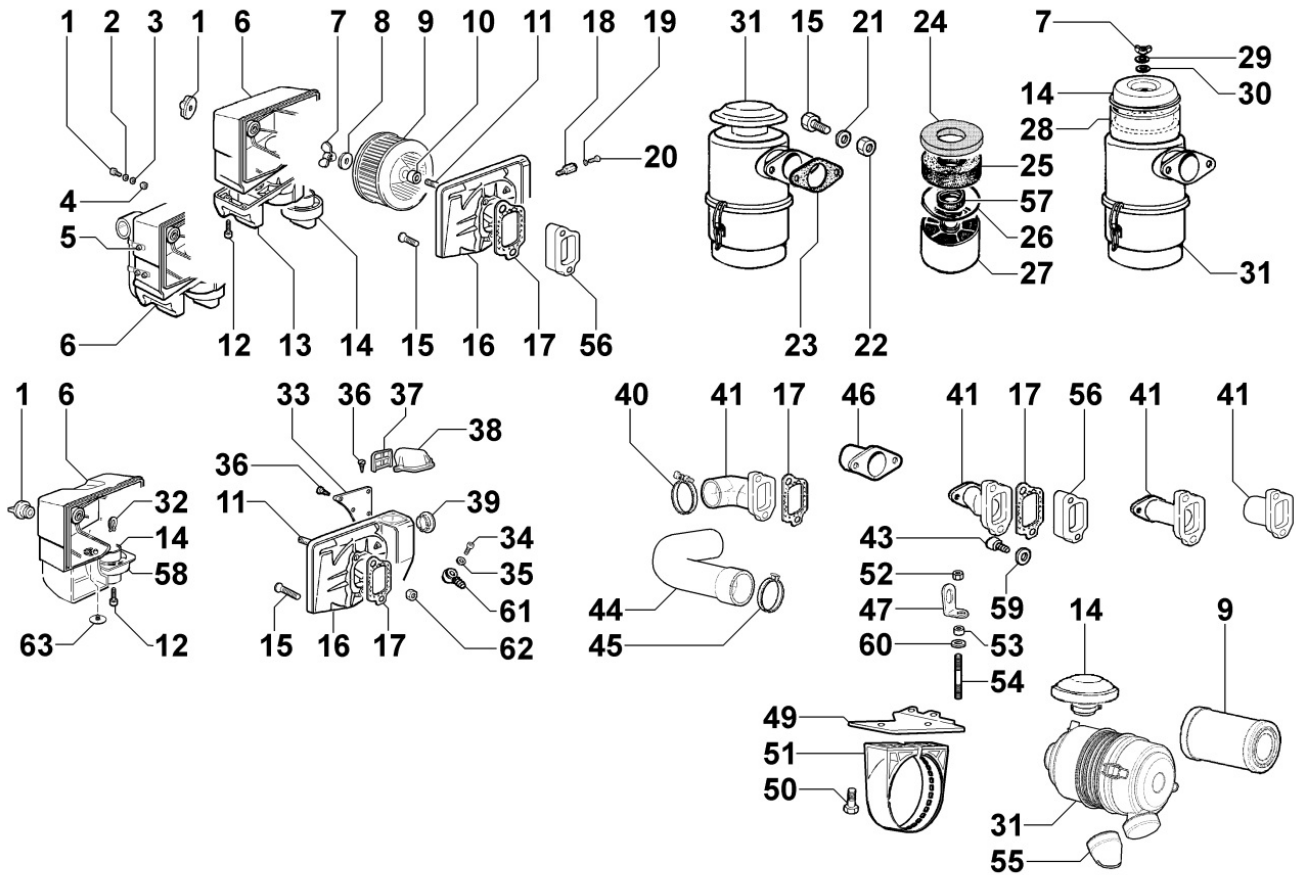

8081180420 - AIR CLEANER

Pos	Kit	Included In	Code	Description	Qty	Old Code	Tech. Info
1			ED0065600400-S	KNOB	1		
6			ED0027503970-S	COPERCHIO/COVER N	1		
7		(A)	ED0032000020-S	WING NUT	1		
8			ED0076260510-S	WASHER	1		
9			ED0021752540-S	AIR FILTER CARTRIDGE	1	ED0021752210-S	
10			ED0044900010-S	GASKET	1		
11			ED0067601110-S	STUD	1		
15			ED0098000550-S	SCREW	2		
16			ED0088362280-S	SUPPORT	1		
17			ED0044900930-S	GASKET	2		
56			ED0038150910-S	FLANGIA ASPIRAZ.SP.8MM-15LD315	1