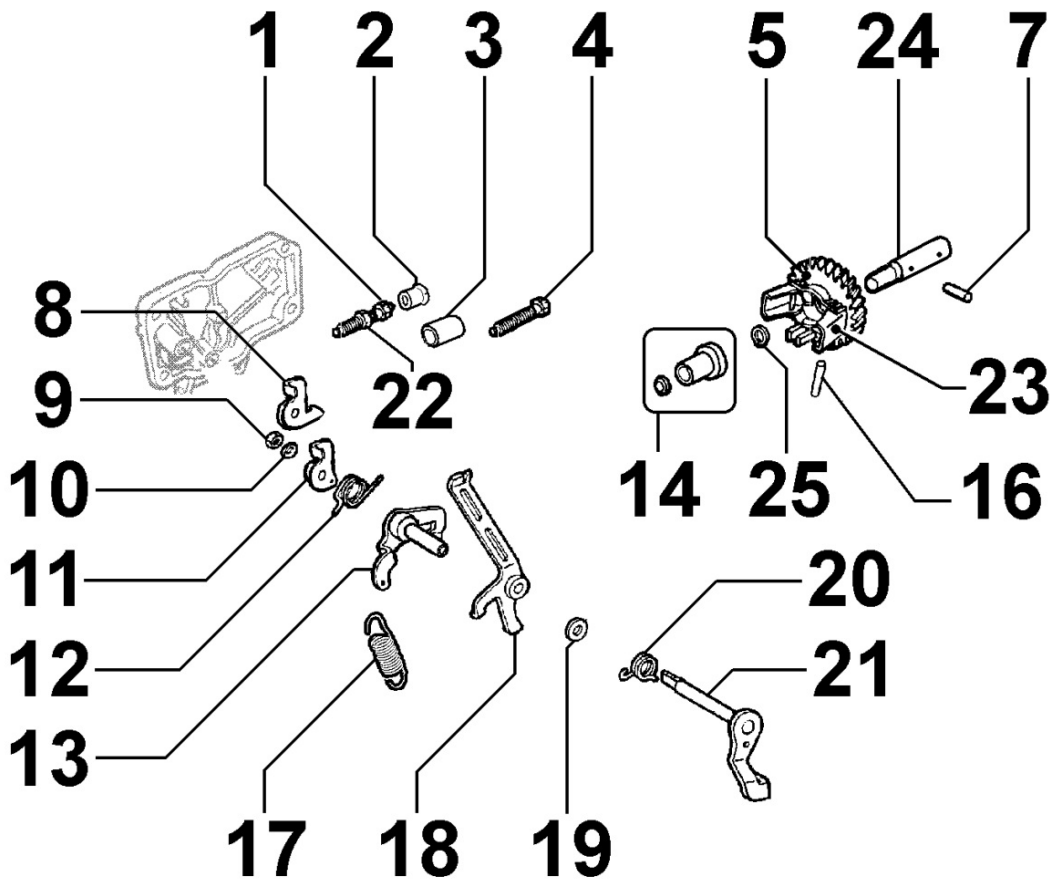

8050180020 - SPEED GOVERNOR

Pos	Kit	Included In	Code	Description	Qty	Old Code	Tech. Info
1			ED0085761270-S	SPRING FOR TORQUE SUPPLEMENT 15LD400	1		
2			ED0021450370-S	CAP	1		
5	(B)		ED0048964350-S	GOVERNOR ASSEMBLY	1		▲
7		(B)	ED0077701720-S	ROLLER	1		
9			ED0032400080-S	HEX.NUT	1		
10			ED0075650040-S	SP.WASHER	1		
11			ED0052012860-S	LEVA/LEVER N 10	1		
12			ED0058015820-S	SPRING	1		
13			ED0052021010-S	LEVA/LEVER	1	ED0015852150-S	
14		(B)	ED0072002760-S	PUNTALINO/DRIVE ROD N	1	ED0072002750-S	▲
16		(B)	ED0077701710-S	ROLLER D.3x27.8	2		
17			ED0056552200-S	SPRING	1		
18			ED0052011320-S	LEVER	1		▲
19			ED0076251050-S	RONDELLA/WASHER 'D 10	1		▲
20			ED0056000420-S	SPRING	1		
21			ED0052012940-S	DEVA/LEVER N	1		▲
24		(B)		804018...0			
25		(B)		804018...0