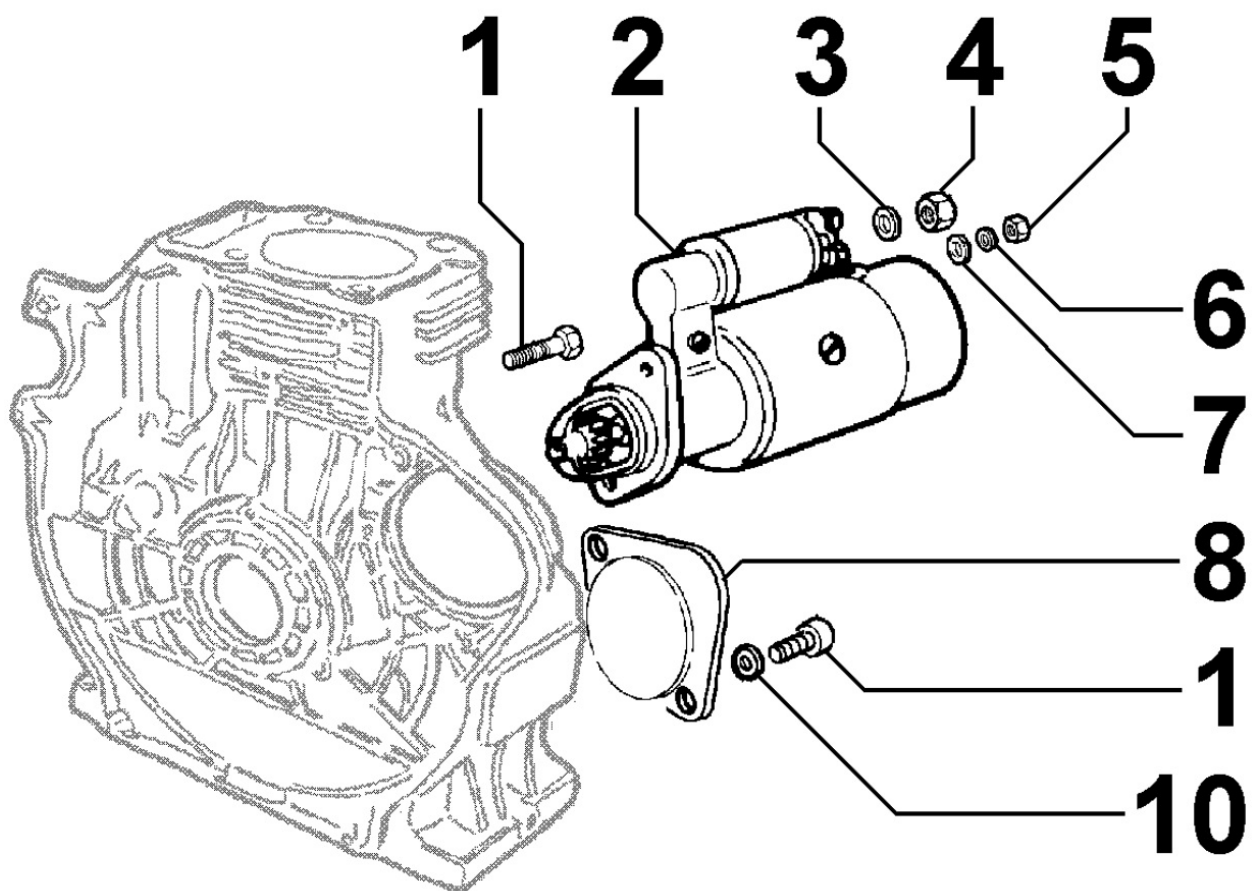

8101180020 - STARTING MOTOR

Pos	Kit	Included In	Code	Description	Qty	Old Code	Tech. Info
1			ED00992R0240-S	SCREW	2		
2			ED0058402180-S	STA.MOTOR	1	ED0058401760-S	
3			ED0075650070-S	SP.WASHER	1		
4			ED0032400180-S	HEX.NUT	1		
5			ED0032400090-S	HEX.NUT	1		
6			ED0075550040-S	WASHER	1		
7			ED0076250080-S	WASHER	1