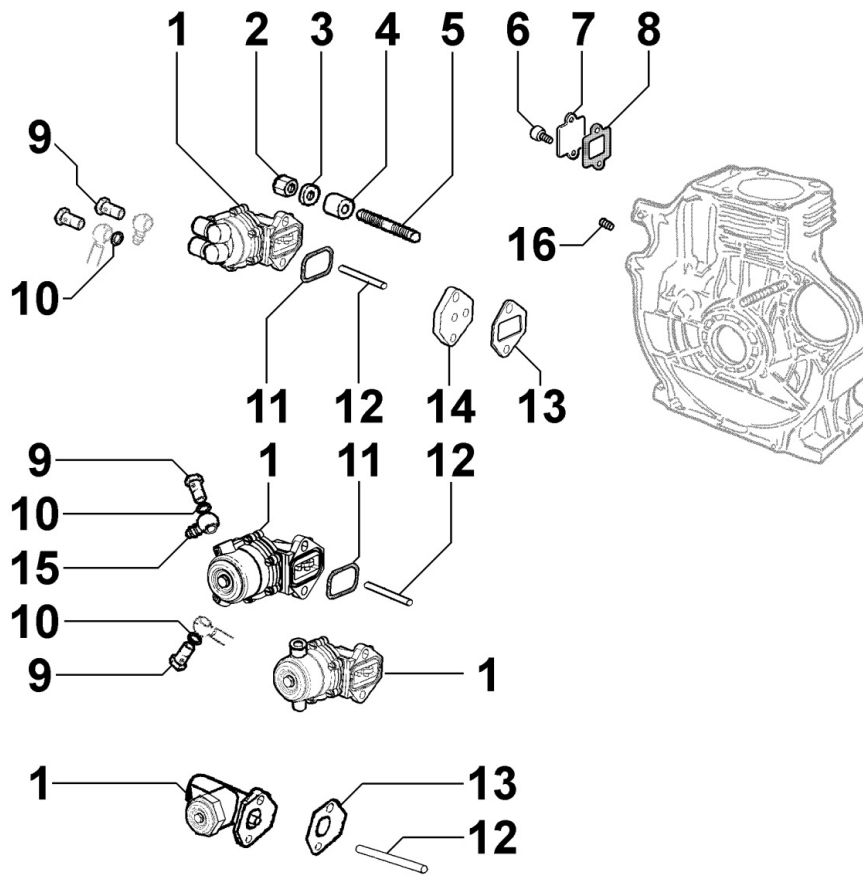

8062180020 - FUEL FEED PUMP

Pos	Kit	Included In	Code	Description	Qty	Old Code	Tech. Info
16			ED0090802700-S	CAP	2