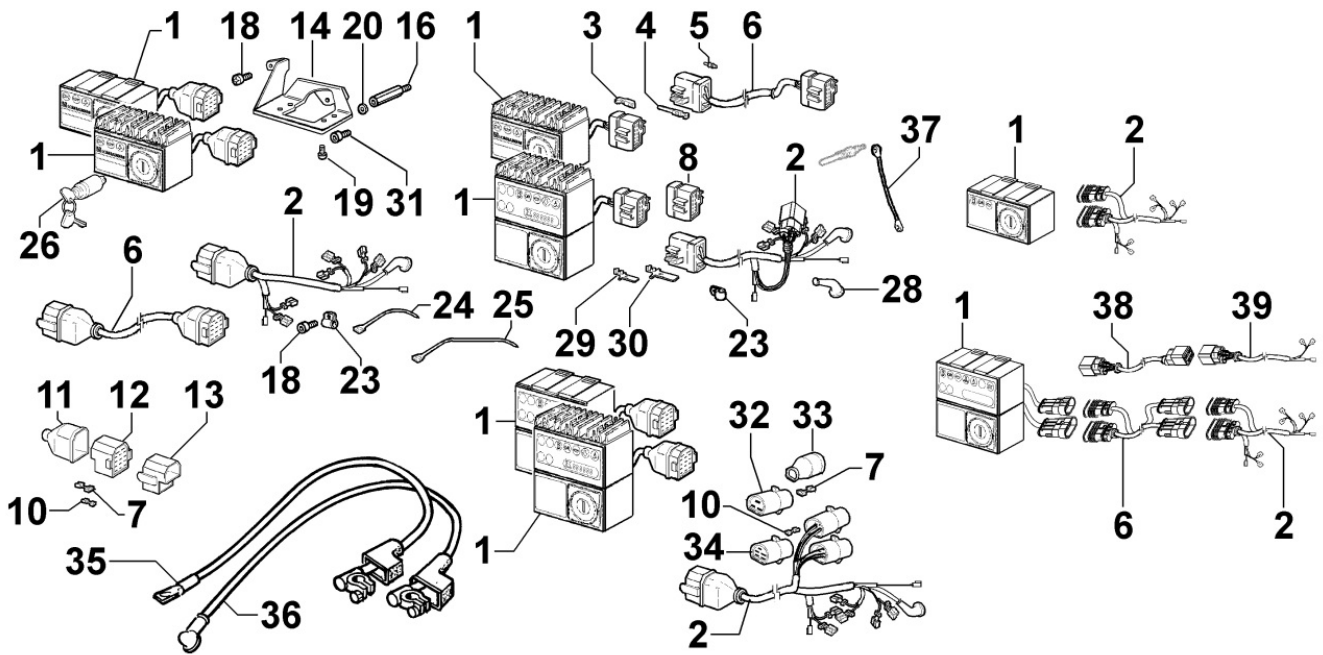

8103180450 - ELECTRIC DASHBOARD / ENGINE WIRES

Pos	Kit	Included In	Code	Description	Qty	Old Code	Tech. Info
2			ED0021862920-S	WIRING FOR CONTROL PANEL	1		
11		(A) (B)	ED0021450600-S	CAP	1		
12		(A) (B) (D)	ED0015571000-S	PLUG	1		
23			ED0036170150-S	CLAMP	1		
24			ED0024710060-S	COLLAR	1		
29		(B)	ED0091800660-S	END	6		
30		(B)	ED0091801610-S	END	2