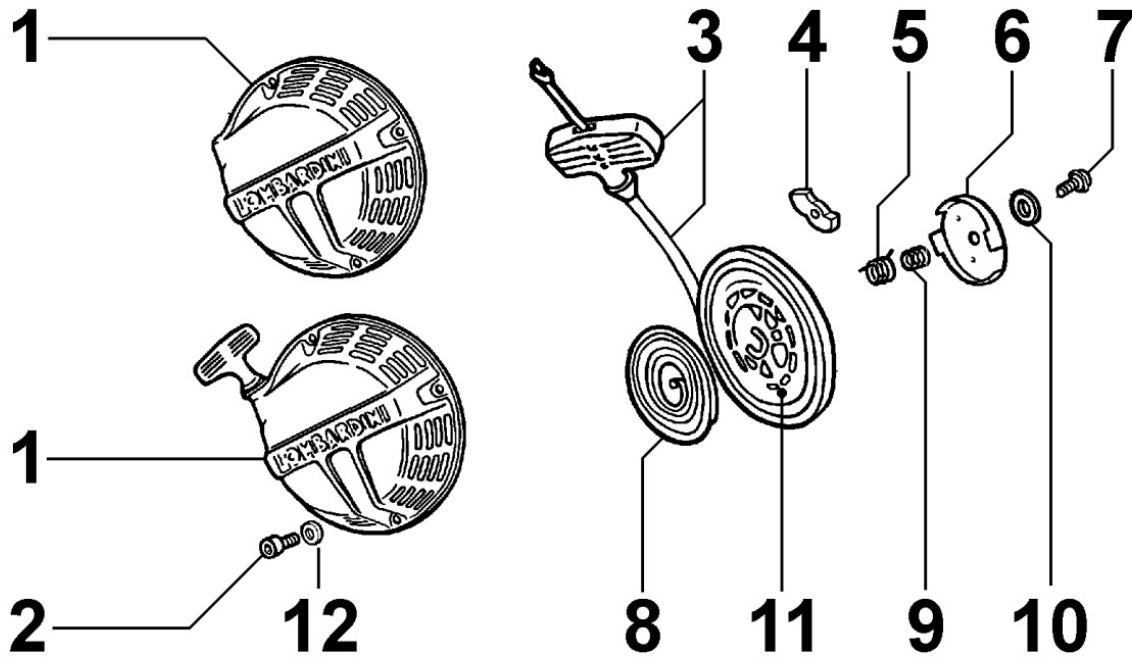

8120180250 - RECOIL STARTING

Pos	Kit	Included In	Code	Description	Qty	Old Code	Tech. Info
1	(A)		ED0014720570-S	RECOIL	1		
2			ED0097303090-S	SCREW	4		
3		(A)	ED0049040380-S	HANDLE	1	ED0040550440-S	
4		(A)	ED0050250970-S	FITTING	2		
5		(A)	ED0056600660-S	SPRING	1		
6		(A)	ED0079800630-S	CUP	1		
7		(A)	ED0097303400-S	ALLEN S.	1		
8		(A)	ED0058015390-S	SPRING	1		
9		(A)	ED0055900260-S	SPRING	1		
10		(A)	ED0077011820-S	RONDELLA/WASHER D 10	1		
11		(A)	ED0071003770-S	PULLEY	1