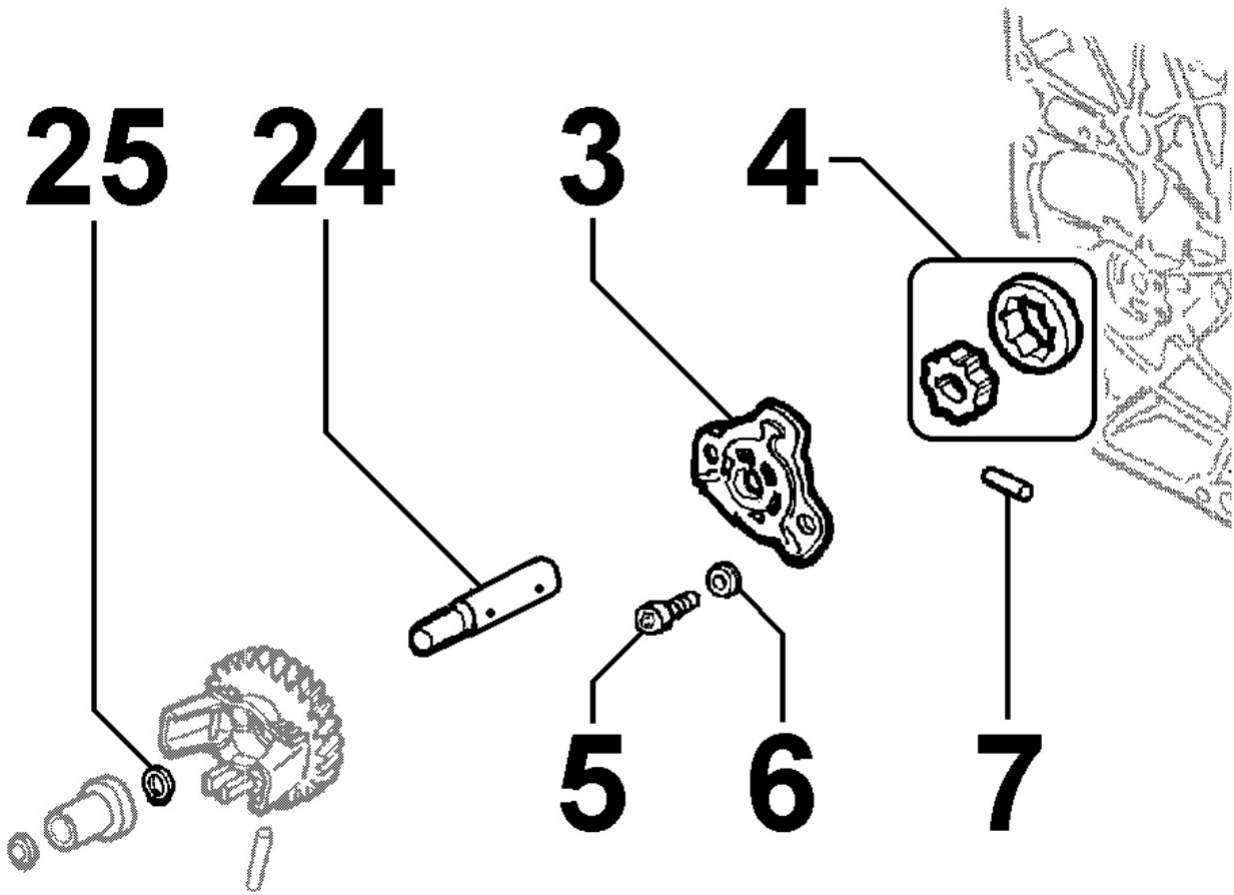

8040180010 - OIL PUMP

Pos	Kit	Included In	Code	Description	Qty	Old Code	Tech. Info
3			ED0088362100-S	SUPPORT	1		
4			ED0066050900-S	OIL PUMP	1		
5			ED0097300100-S	SCREW	2		
6			ED0075550040-S	WASHER	2		
7			ED0077701720-S	ROLLER	1		
24			ED0011112250-S	ALBERINO/SHAFT N	1		
25			ED0012400040-S	SNAP RING	1