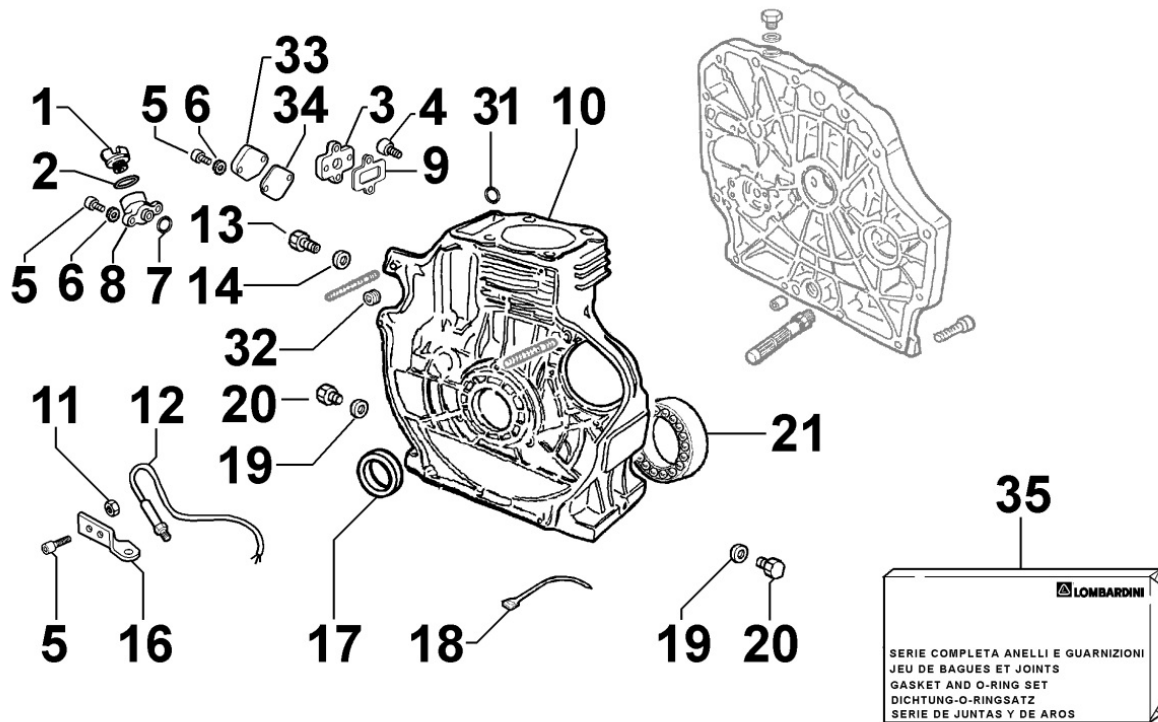

8020180350 - CRANKCASE

Pos	Kit	Included In	Code	Description	Qty	Old Code	Tech. Info
10			ED0015112310-S	CRANKCASE	1		
13			ED0019011690-S	BOLT	1		
14			ED0046700590-S	COPPER GASKET 10,2X14X1,5	1		
17			ED0012135350-S	OIL SEAL RING 40X50X7 RIGHT	1		
19			ED0043500070-S	GASKET	2		
20			ED0090400120-S	PLUG	1		
21			ED0030020810-S	BEARING	1		
31			ED0012000350-S	O RING	1		
32			ED0097651110-S	A.GRUBSCREW	1		
35			ED0082051250-S	GASKET SET	1