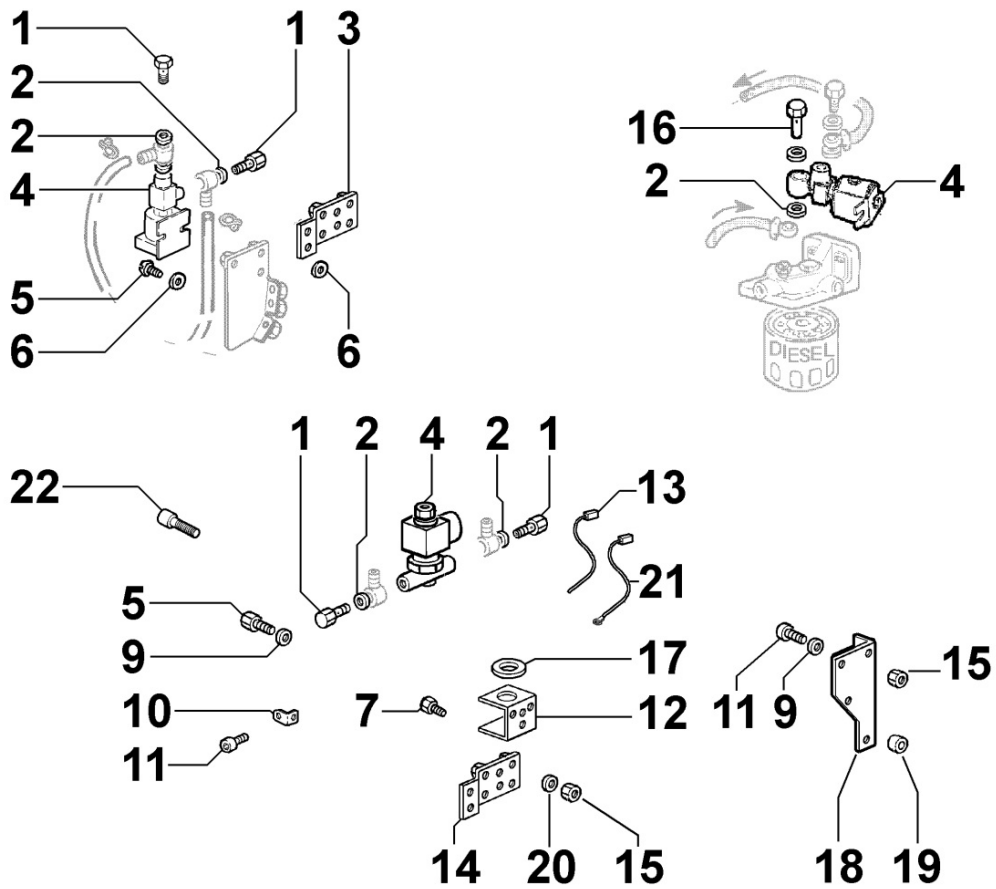

8052180150 - ELECTROVALVE

Pos	Kit	Included In	Code	Description	Qty	Old Code	Tech. Info
1			ED0019011670-S	SCREW	2		
2			ED0046700590-S	COPPER GASKET 10,2X14X1,5	4		
4			ED0035871820-S	EL.VALVE	1		
7			ED0097303190-S	SCREW	2		
9			ED0076250070-S	WASHER	2		
14			ED0085101490-S	AN.BRACK.	1		
15			ED0032400080-S	HEX.NUT	2		
21			ED0021854940-S	CAVOWIRE N 10	1		
22			ED0097320840-S	SCREW	2