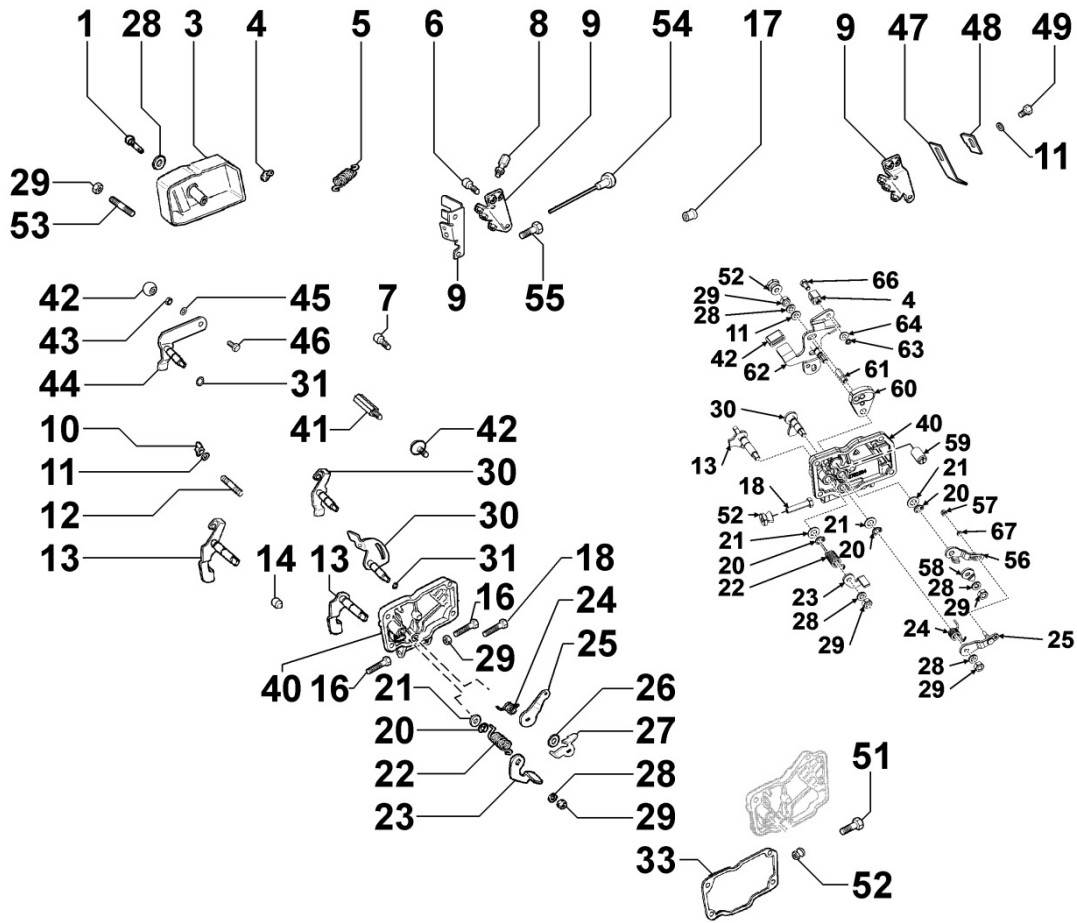

8051180390 - CONTROLS

Pos	Kit	Included In	Code	Description	Qty	Old Code	Tech. Info
6			ED0097300080-S	SCREW	3		
7			ED0097303370-S	SCREW	2		
9			ED0085101520-S	AN.BRACKET	1		
16		(A)	ED0017600270-S	BOLT	2		
20		(A)	ED0012400020-S	SNAP RING	2		
21		(A)	ED0076251050-S	RONDELLA/WASHER 'D 10	2		
22		(A)	ED0056000390-S	MOLLA X LEVA STOP-LD315	1		
23		(A)	KDISC.		1	ED0052011290-S	
24		(A)	ED0056000380-S	MOLLA X LEVA ACCELERATORE 15LD	1		
28		(A)	ED0075650040-S	SP.WASHER	2		
29		(A)	ED0032400080-S	HEX.NUT	4		
30		(A)	ED0052009820-S	COMPLETE ACC.LEVER EXT.15LD225	1		
31		(A)	ED0012000410-S	O RING	2		
33			ED0044311980-S	GASKET	1		
40		(A)	ED0027505720-S	CONTROL COVER	1		
55			ED0097300120-S	SCREW	2