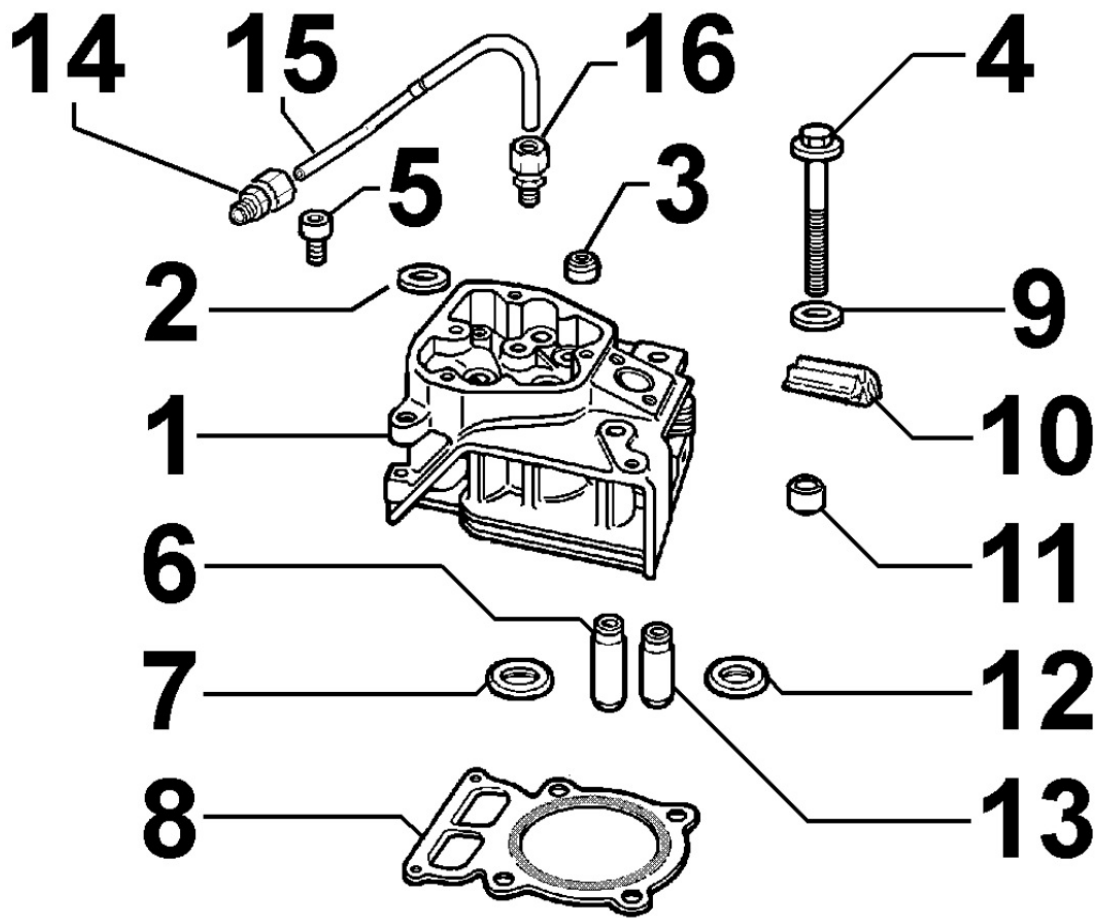

8021180070 - CYLINDER HEAD

Pos	Kit	Included In	Code	Description	Qty	Old Code	Tech. Info
1	(A)		ED0092009300-S	CYLINDER HEAD	1		
2			ED0076250610-S	WASHER	1		
3			ED0045350150-S	VALVE STEM SEAL d.7	2		
4			ED0018621520-S	BOLT	4		
5			ED0097320780-S	SCREW	2		▲
6		(A)	ED0048452180-S	GUIDE	1		
7		(A)	ED0080002190-S	VALVE SEAT	1		
8			ED0047307540-S	GASKET	1		▲
8			ED0047307550-S	GASKET	1		▲
8			ED0047307560-S	GASKET	1		▲
8			ED0047307620-S	GASKET THICKNESS 1mm INCREASED 1mm	1		▲
8			ED0047307630-S	GRAFPAK GASKET	1		▲
8			ED0047307640-S	GASKET SP.1.2	1		▲
9			ED0076251300-S	WASHER	4		
10			ED0047755880-S	GASKET	1		
11			ED0019701400-S	SLEEVE	2		
12		(A)	ED0080002180-S	VALVE SEAT	1		
13		(A)	ED0048452820-S	GUIDA VALVOLA SCARICO	1