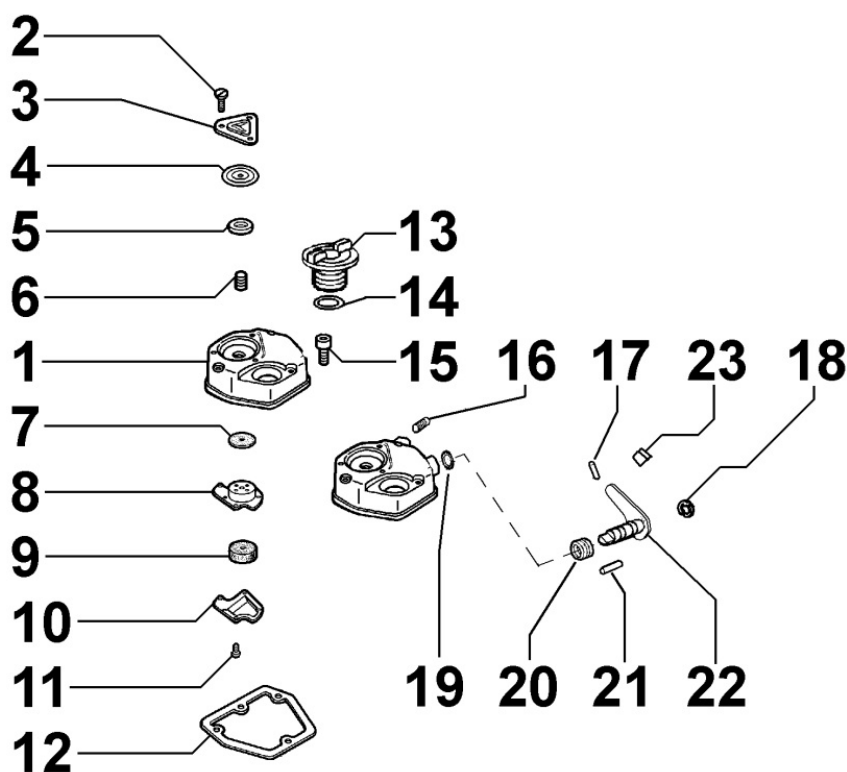

8022180110 - HEAD COVER

Pos	Kit	Included In	Code	Description	Qty	Old Code	Tech. Info
1	(A)		ED0021257520-S	ROCK.ARM COV.WITH MAN.DECOMP.	1		
2		(A)	ED0098201680-S	SELF-TAPPING SCREW 3,9x9,5	3		
3			ED0027503110-S	COPERCHIO GRUPPO SFIATO SAFETY VAL	1		
3		(A)		POS.1	1		
4		(A)	ED0096930070-S	SAFETY VALVE 15LD315	1		
5		(A)	ED0076252700-S	NYLON WASHER 15LD315	1		
6			ED0057551280-S	SPRING	1		
7		(A)	ED0096950220-S	VALVOLA SFI. A MEMB. 15LD -40VALVE 15LD	1		
8		(A)		POS.1	1		
9		(A)	ED0059760040-S	PAGLIETTA FILTRANTE BRAID FILT	1		
10			ED0051400260-S	LAMIERINO PER COP. BIL. 15LD SHEET META	1		
10		(A)		POS.1	1		
11		(A)	ED0098201810-S	VITE/SCREW N 10	5		
12			ED0044000970-S	GASKET	1		
13			ED0090321190-S	OIL FILL PLUG	1		
14			ED0012000820-S	O RING	1		
15			ED0097320160-S	CAPSCREW	3		
17		(A)	ED00841R0130-S	SPINA/PIN 10	1		
18			ED0011650100-S	ANELLO BENZ./CIRCLIP 'D A 10	1		
19		(A)	ED0012000520-S	O RING	1		
20		(A)	ED00547R0210-S	MOLLA/SPRING	1		
21		(A)	ED00841R0430-S	SPINA/PIN 10	1		
22			ED0052712700-S	LEVER	1		
23			ED0065500100-S	KNOB	1