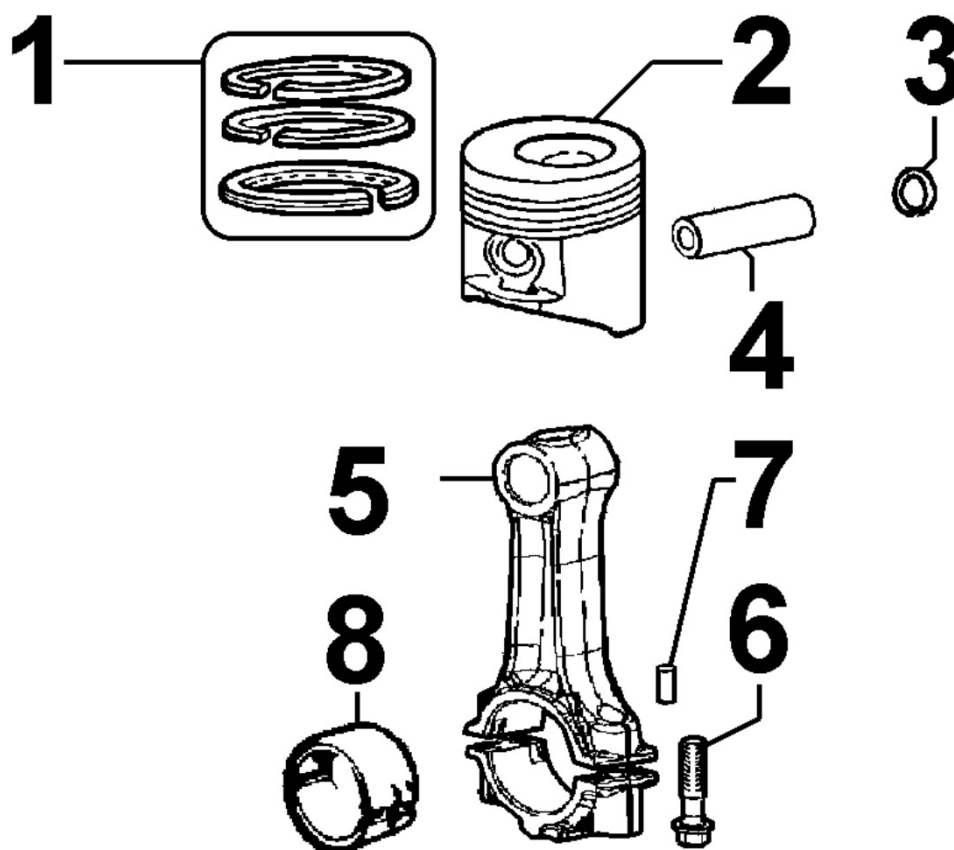

## Tavola ricambi

Index	Description
8010180360	CRANKSHAFT
8011180060	PISTON / CONNECTING ROD
8012180070	FLYWHEEL
8020180350	CRANKCASE
8021180070	CYLINDER HEAD
8022180110	HEAD COVER
8024180030	CRANKCASE COVER
8030180250	INJECTION SYSTEM
8035180040	CAMSHAFT
8036180030	ROCKER ARMS / VALVES
8040180010	OIL PUMP
8042180060	OIL FILTER
8043180010	OIL DIPSTICK
8044180010	OIL PRESSURE VALVE
8050180020	SPEED GOVERNOR
8051180390	CONTROLS
8052180150	ELECTROVALVE
8061180090	FUEL FILTER
8062180020	FUEL FEED PUMP
8063180020	FUEL TANK
8064180090	FUEL PIPING
8070180120	AIR SHROUD
8072180060	COOLING PLATES
8081180420	AIR CLEANER
8086180060	EXHAUST MUFFLER
8087180020	EXHAUST GAS ACCESSORIES
8100180150	VOLTAGE ALTERNATOR
8101180020	STARTING MOTOR
8102180070	OIL PRESSURE SWITCH
8103180450	ELECTRIC DASHBOARD / ENGINE WIRES
8110180010	STARTING
8120180250	RECOIL STARTING

**8010180360 - CRANKSHAFT**

Pos	Kit	Included In	Code	Description	Qty	Old Code	Tech. Info
1	(A)		ED0010514290-S	CRANKSHAFT	1	ED0010513390-S	
2		(A)	ED0090801320-S	CAP	1		
3		(A)	ED0022800670-S	KEY	1		

8011180060 - PISTON / CONNECTING ROD