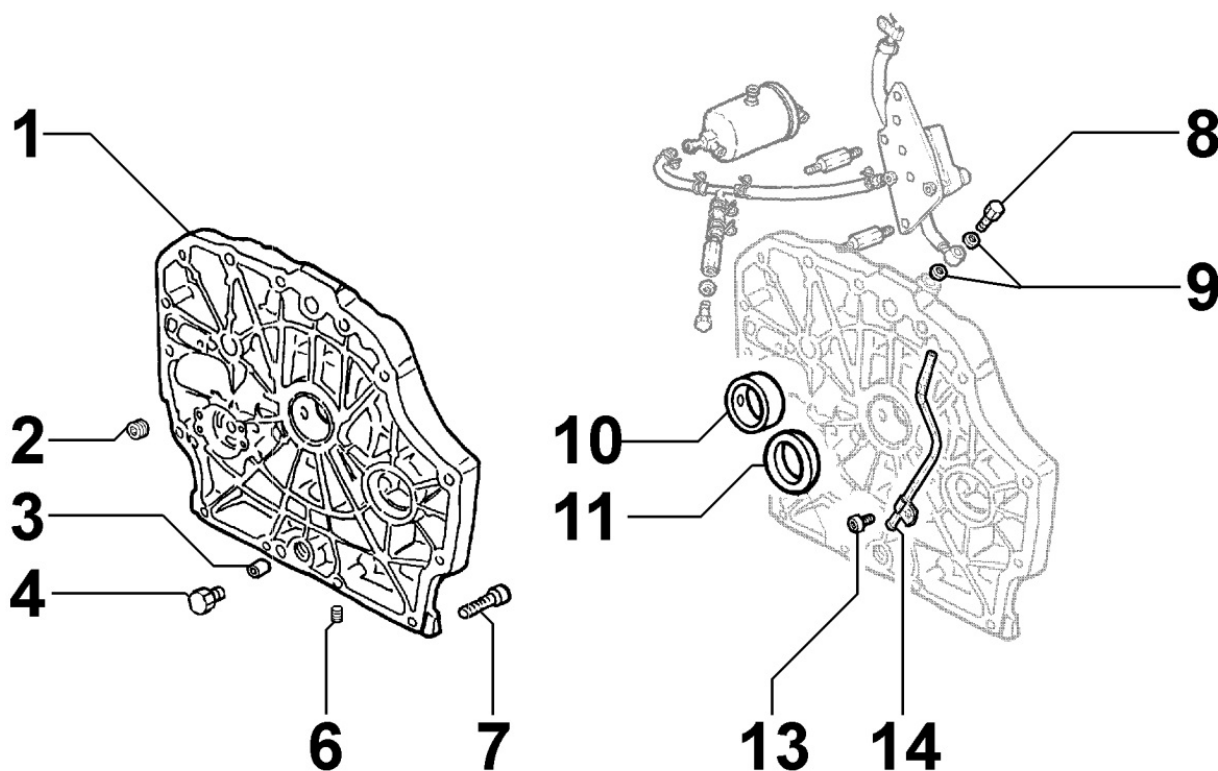

8024180030 - CRANKCASE COVER

Pos	Kit	Included In	Code	Description	Qty	Old Code	Tech. Info
1	(A)		ED0066458800-S	CASE COVER	1		
3			ED0019703380-S	BUSHING	2		
6			ED0097651620-S	VITE STE/A.GRUBSCREW N A 10	2		
7			ED0097300310-S	ALLEN SCREW	15		
10			ED0016112100-S	BEAR.-0.25	1		
10			ED0016112110-S	BEAR.-0.50	1		
10			ED0016112120-S	BEAR.-1.00	1		
10		(A)	ED0016112090-S	BEAR.STAND.	1	ED0016112020-S	
11			ED0012133900-S	SEAL RING	1