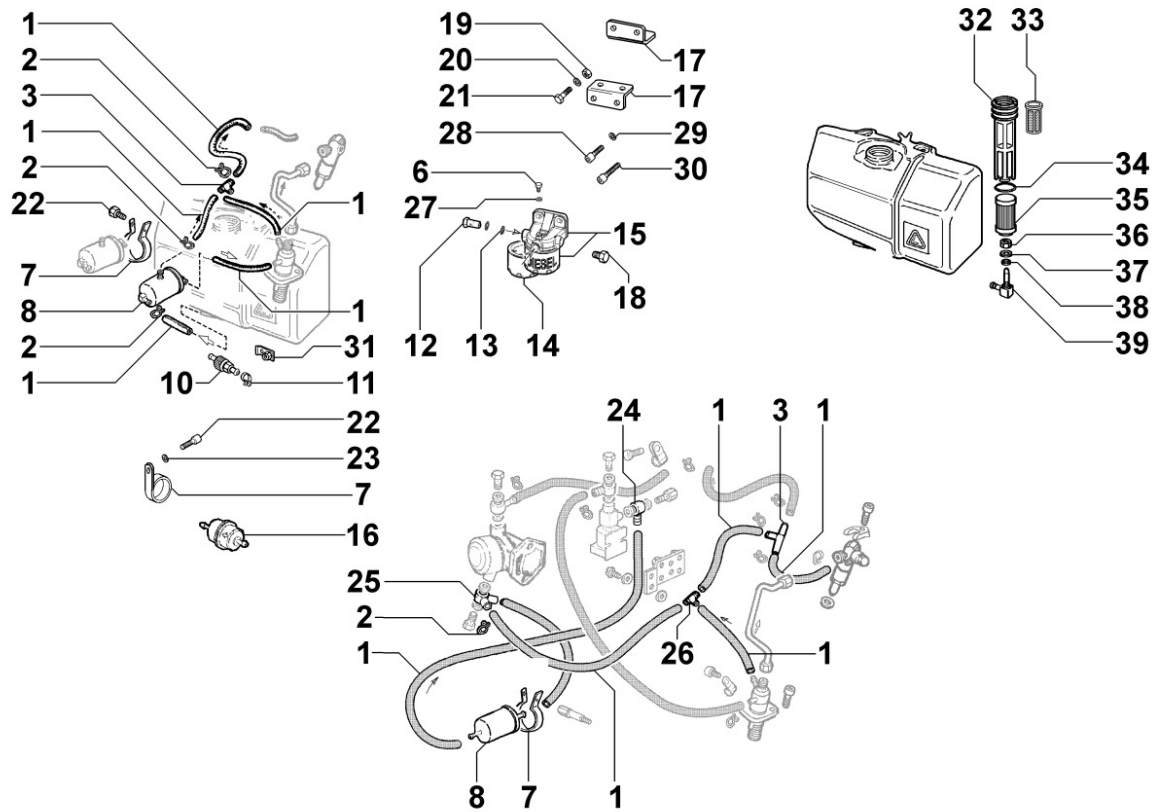

8061180090 - FUEL FILTER

Pos	Kit	Included In	Code	Description	Qty	Old Code	Tech. Info
1			ED0093762300-S	FUEL PIPE TPR-PUR 5X10XL.500	1		
2			ED0036301630-S	CLAMP	1		
7			ED0036171970-S	CLAMP	1		⚠
8			ED0037300960-S	FUEL FILTER CARTRIDGE	1	ED0037300880-S	⚠
22		10	ED00994A0010-S	VITE/SCREW	1		
26			ED0025270940-S	CONNECTOR	1