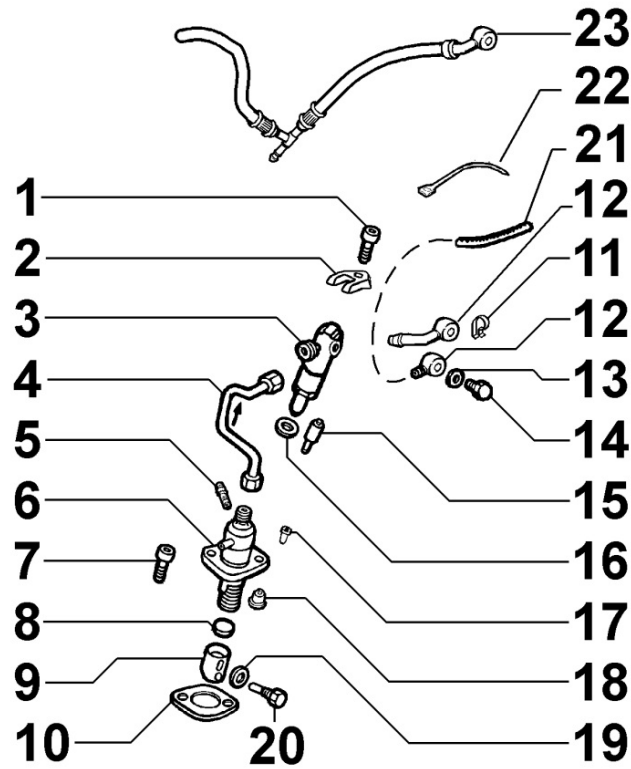

8030180250 - INJECTION SYSTEM

Pos	Kit	Included In	Code	Description	Qty	Old Code	Tech. Info
1			ED0097320780-S	SCREW	1		
2			ED0085460790-S	INJECTOR SUPPORT BRACKET	1	ED0085457930-S	
3	(A)		ED0050100580-S	HOLDER	1		
4			ED0093760290-S	FUEL TUBE	1		
5			ED0072600570-S	RACCORDO/UNION N	1		
6	(B)		ED0065903590-S	INJ.PUMP	1		
7			ED0097303010-S	CAPSCREW	2		
8			ED0060001130-S	EXP.PLUG	1		
8			ED0060001140-S	PLUG	1		
8			ED0060001150-S	EXP.PLUG	1		
8			ED0060001160-S	EXP.PLUG	1		
8			ED0060001170-S	EXP.PLUG	1		
8			ED0060001180-S	EXP.PLUG	1		
8			ED0060001190-S	EXP.PLUG	1		
8			ED0060001200-S	EXP.PLUG	1		
8			ED0060001210-S	EXP.PLUG	1		
8			ED0060001290-S	EXP.PLUG	1		
8			ED0060001300-S	EXP.PLUG	1		
9			ED0072151330-S	TAPPET	1		
10			ED0045801800-S	GASKET	1		
11			ED0036300500-S	CLAMP	1		
12			ED0072702910-S	UNION	1		
13			ED0046700620-S	GASKET	2		
14			ED0072600530-S	UNION	1		
15		(A)	ED0065315890-S	NOZZLE	1		
16			ED0046700990-S	GASKET	1