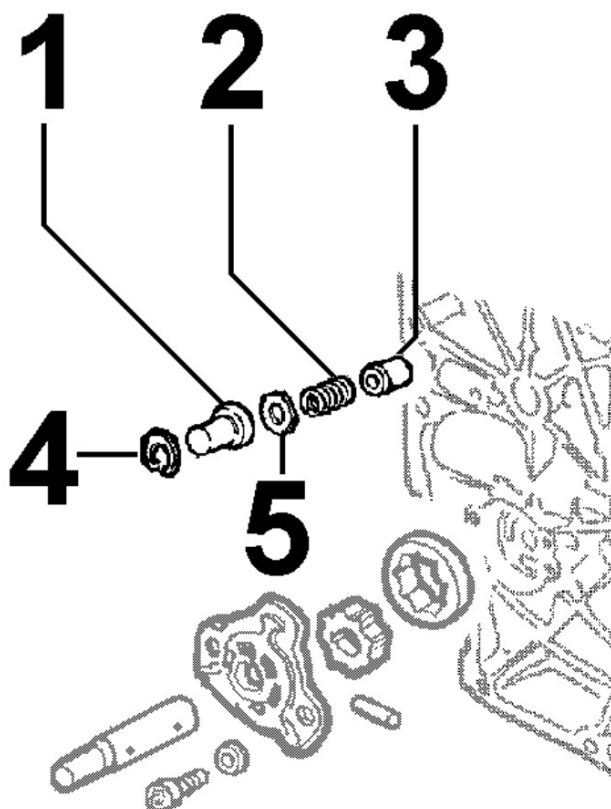

8044180010 - OIL PRESSURE VALVE

Pos	Kit	Included In	Code	Description	Qty	Old Code	Tech. Info
1			ED0079800770-S	CUP	1		
2			ED0056250230-S	SPRING	1		
3			ED0064950740-S	PISTONCINO/PLUNGER N 10	1		
4			ED0012400170-S	SNAP RING	1		
5			ED0076251050-S	RONDELLA/WASHER 'D 10	1		⚠