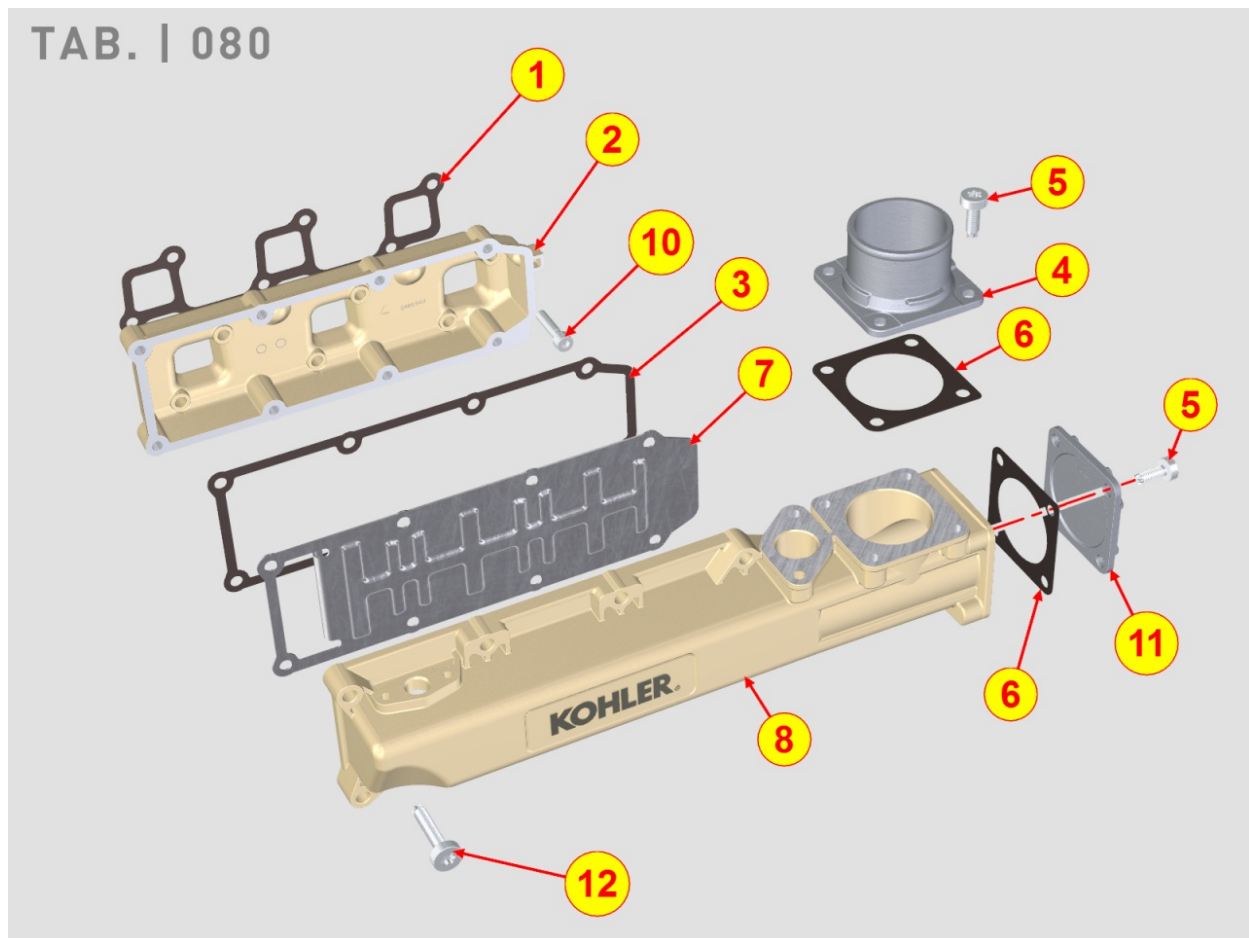

8080700110 - AIR INLET MANIFOLD / AIR FILTER

Pos	Kit	Included In	Code	Description	Qty	Old Code	Tech. Info
1			ED0048200860-S	INTAKE MANIFOLD GASKET	1		
2			ED0024865930-S	BACK INTAKE MANIFOLD	1		
3			ED0048200950-S	INTERM.INTAKE MANIFOLD GASKET	2		
4			ED0038661490-S	INTAKE MANIFOLD FLANGE	1		
5			ED0097610480-S	SELF TAPPING SCREW M8x22	4		
6			ED0048200920-S	INTAKE FLANGE GASKET	2		
7			ED0051111320-S	INTAKE MANIFOLD STEEL	1		
8			ED0024865940-S	FRONT INTAKE MANIFOLD	1		
10			ED0097320630-S	SOC HEAD CAP SCR M8X35L 8.8	6		
11			ED0063707710-S	PLATE	1		
12			ED0097610500-S	SCREW M8x42	8