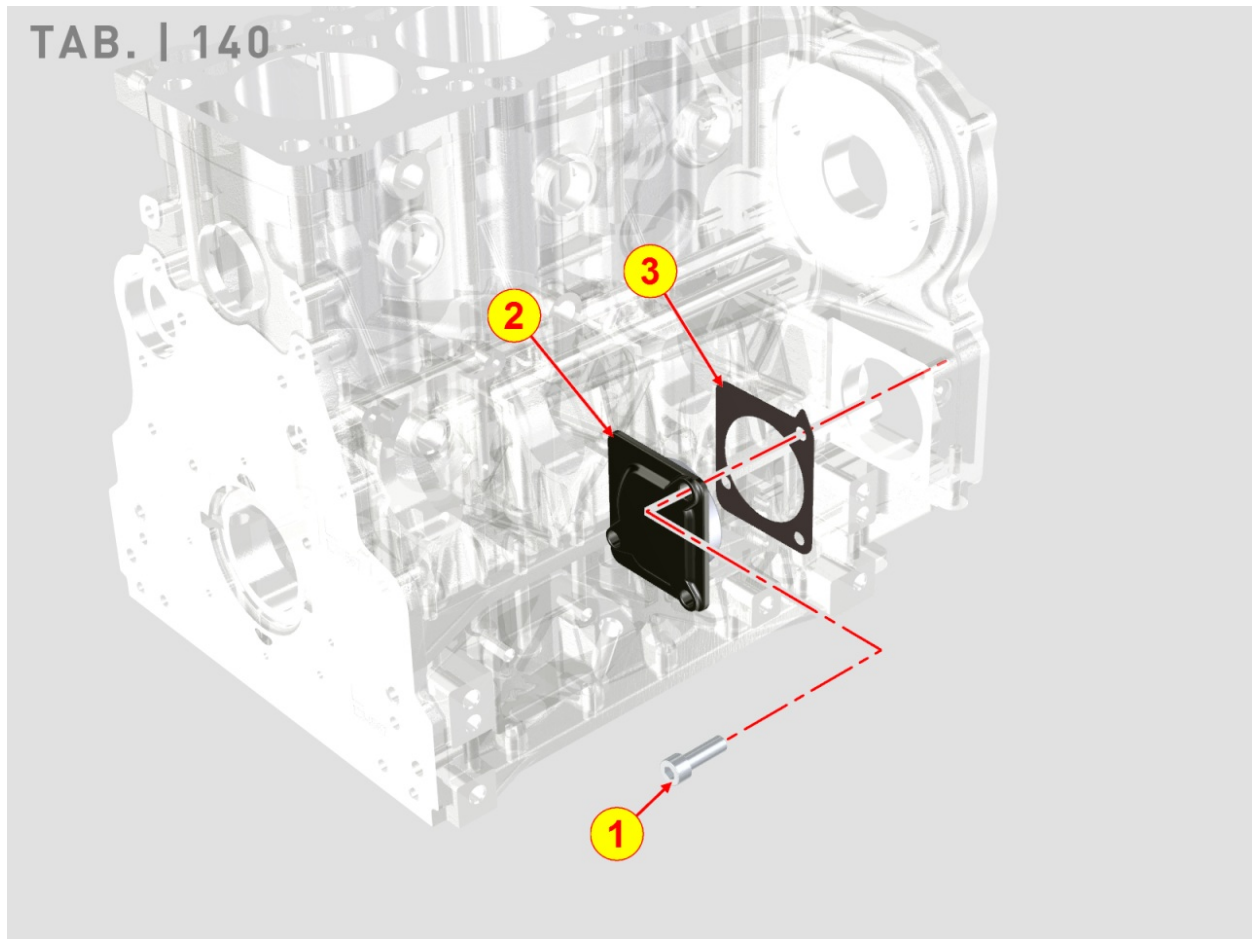

8106700050 - GLOW PLUGS / CONTROL UNIT

Pos	Kit	Included In	Code	Description	Qty	Old Code	Tech. Info
4			ED0097610480-S	SELF TAPPING SCREW M8x22	4		

8140700010 - HYDRAULIC PUMP ADAPTER ON 3rd PTO

Pos	Kit	Included In	Code	Description	Qty	Old Code	Tech. Info
1			ED0097304670-S	CYL.HE.SOC.SCREW M8X25 DRI-LO	3		
2			ED0026500670-S	MACHINED 3PTO COVER	1		
3			ED0045802550-S	3RD PTO GASKET	1		