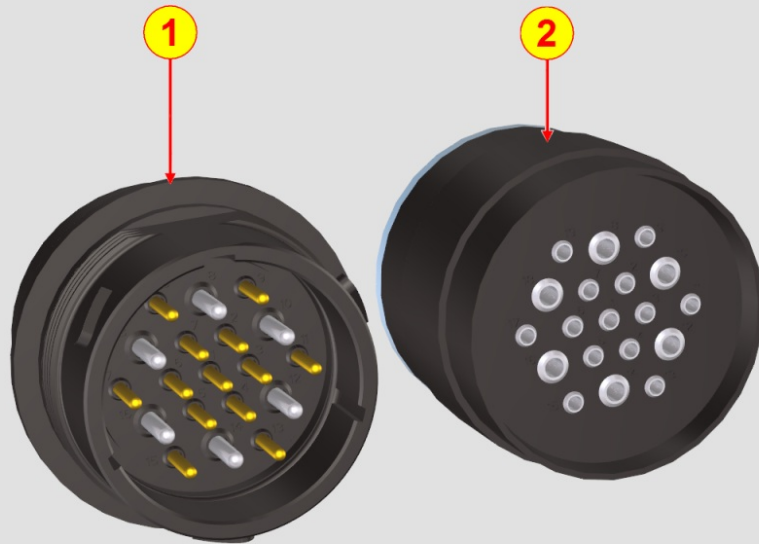

8105700030 - FUSES / ELECTRICAL ACCESSORIES

TAB. | 105

Pos	Kit	Included In	Code	Description	Qty	Old Code	Tech. Info
1			ED0058302120-S	TERMINAL CONNECTOR FOR KDI M	1		
2			ED0058302110-S	TERMINAL CONNECTOR FOR KDI M	1