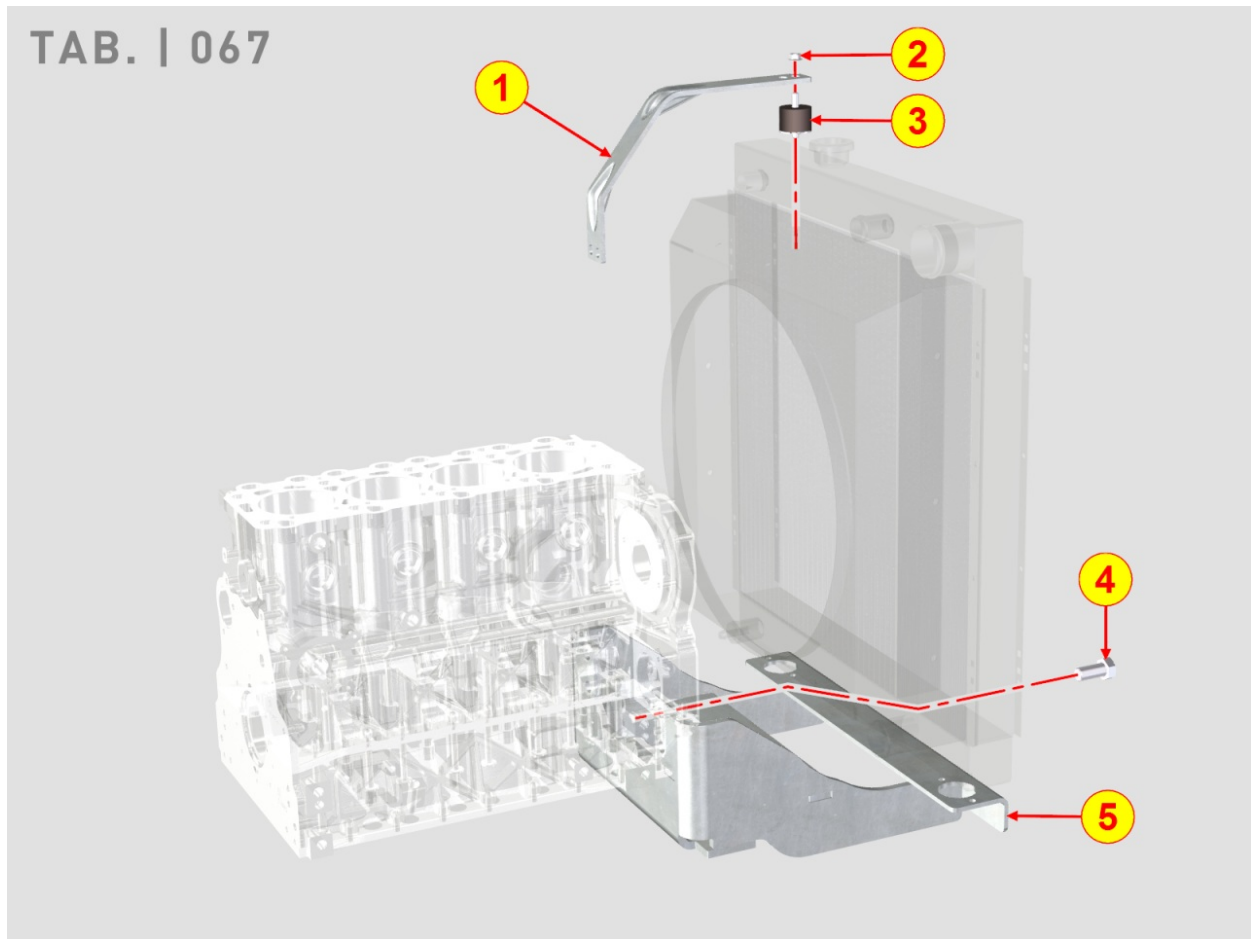

8067700030 - FIXING FOR WATER COOLER

Pos	Kit	Included In	Code	Description	Qty	Old Code	Tech. Info
1			ED0085464430-S	TOP FIXING BRACKET RADIATOR	1		
2			ED0032402100-S	FLANGED NUT M8X1,25	1		
3			ED0086361780-S	SUPPORTO/SUPPORT	1		
4			ED0018050090-S	BULLONE/BOLT 'S 10	4		
5			ED0088500700-S	RADIATOR SUPPORT BRACKET	1