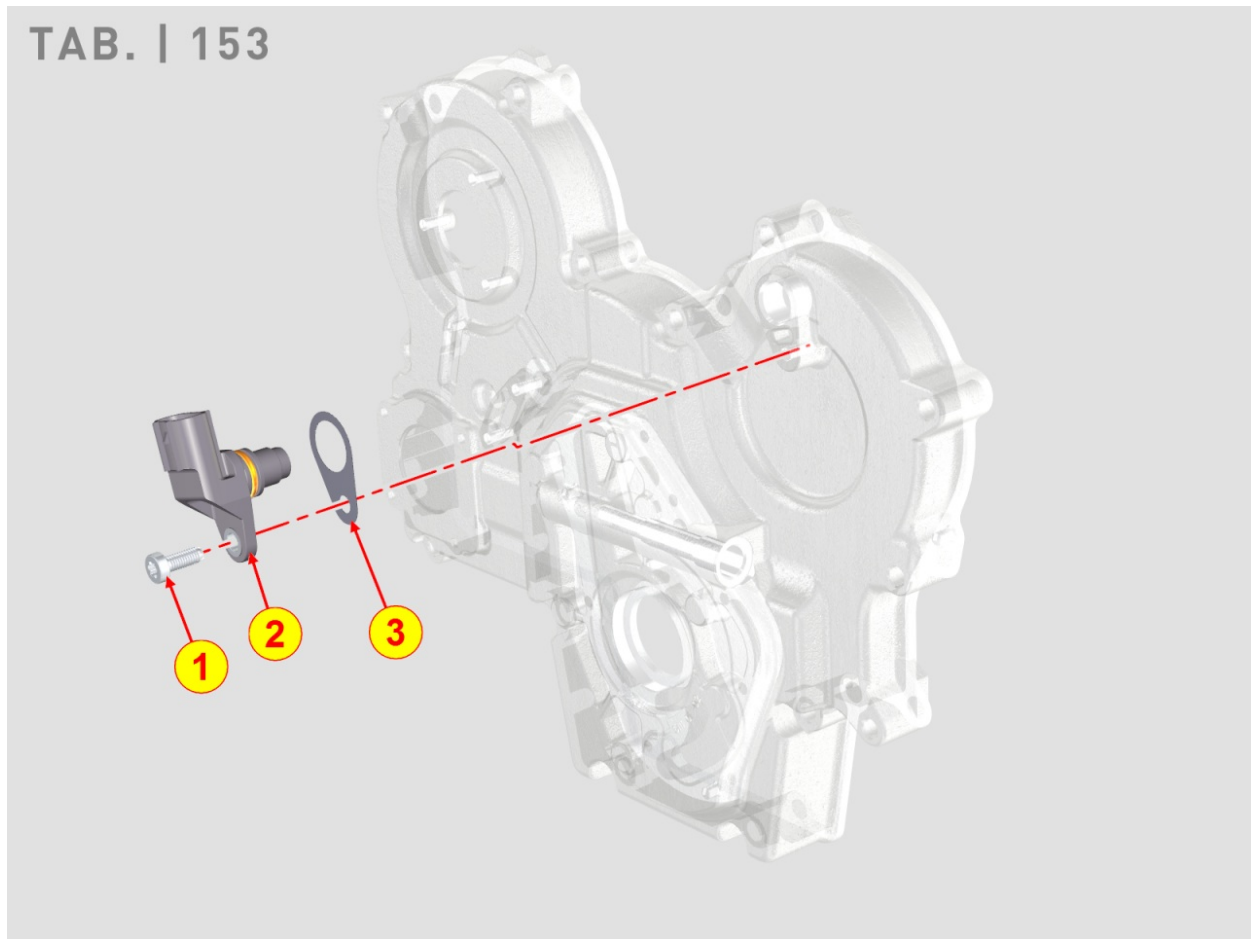

8153700020 - PHASE SENSOR

Pos	Kit	Included In	Code	Description	Qty	Old Code	Tech. Info
1			ED0097610460-S	SELF TAPPING SCREW M6X20	1		
2			ED0080891610-S	CAM SENSOR	1		
3			ED0051511380-S	CAMSHAFT GEAR SENSOR SHEET MET	1