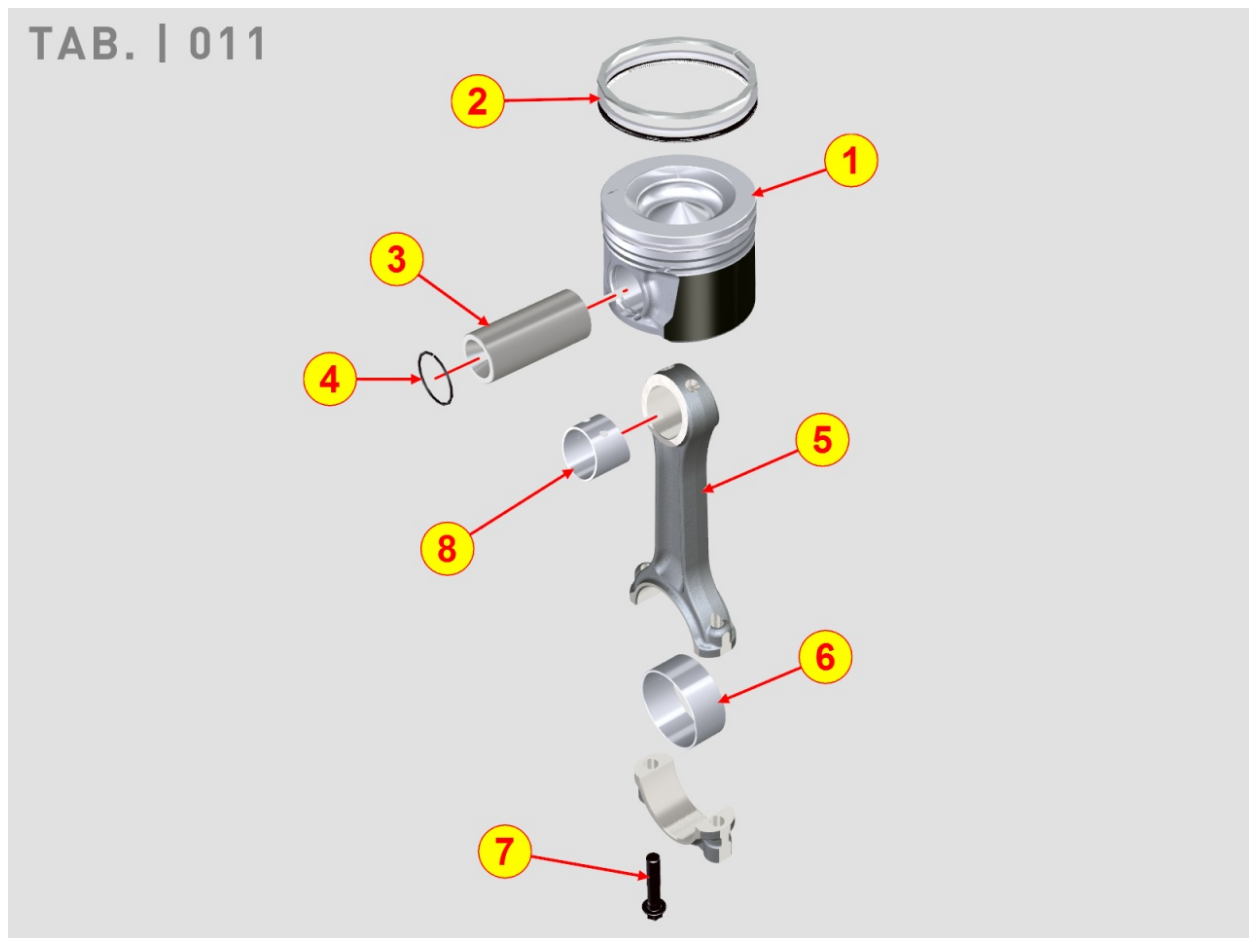

8011700220 - PISTON / CONNECTING ROD

Pos	Kit	Included In	Code	Description	Qty	Old Code	Tech. Info
1	(A)		ED0065020890-S	PISTON ASS.Y STANDARD KDI TCR	3		
1	(A)		ED0065025900-S	PISTON ASSY +0,2MM."R" KDI TCR	3		
2		(A)	ED0082112900-S	RINGS SET STANDARD KDI TCR	3		
3		(A)	ED0084801220-S	PIN PISTON	3		
4		(A)	ED0011750970-S	RETAINER RING	6		
5	(B)		ED0015263150-S	CONNECTING ROD	3		
6			ED0016401550-S	CONN. ROD BEARING STANDARD KDI	3/4		
7		(B)	ED0017801810-S	SCREW M10X1X50	6/8		
8		(B)	ED0016300580-S	CONROD SMALL END BUSH	3/4