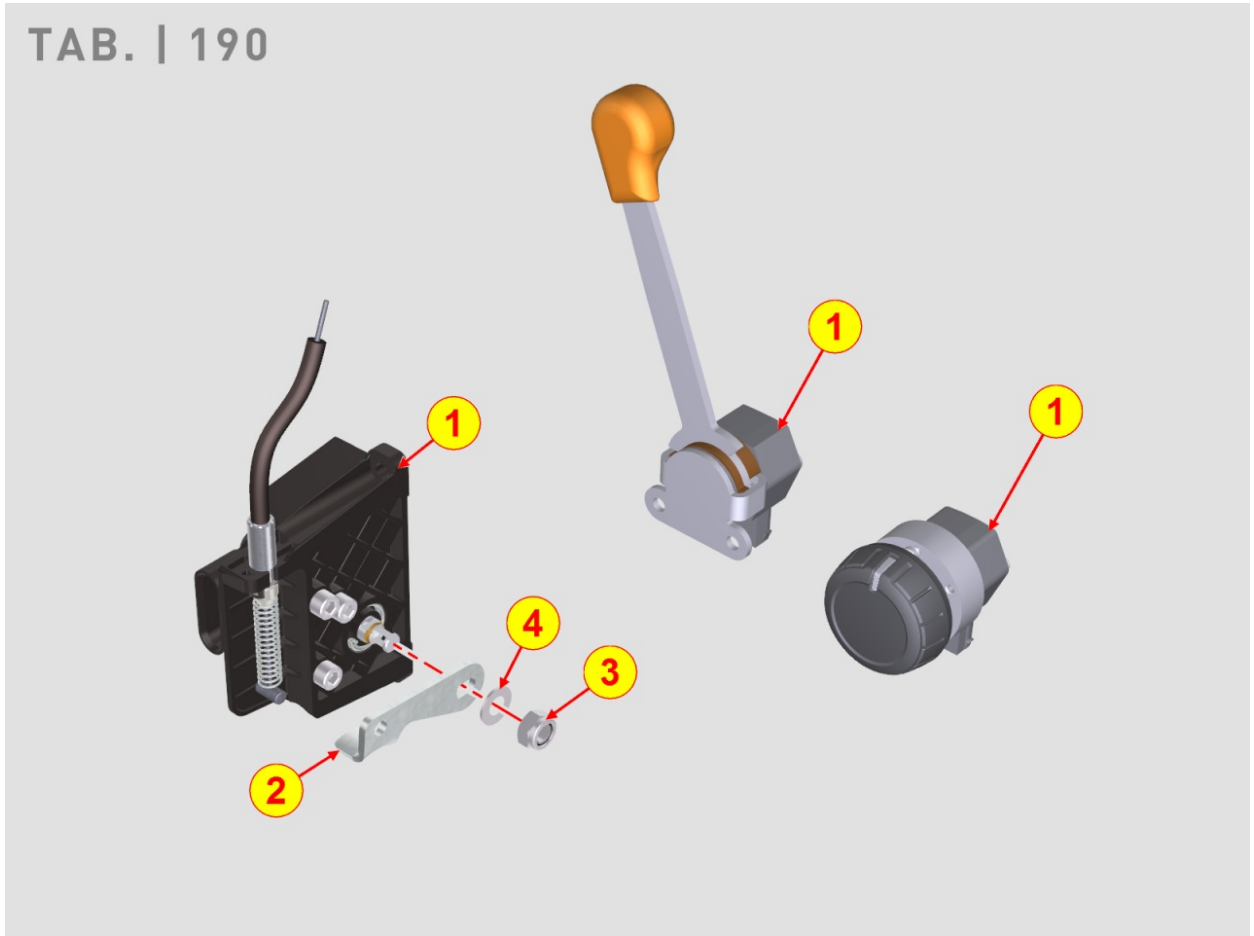

8190700050 - VARIOUS ACCESSORIES

TAB. | 190

Pos	Kit	Included In	Code	Description	Qty	Old Code	Tech. Info
1			ED0080891750-S	KNOB SPEED SENSOR	1