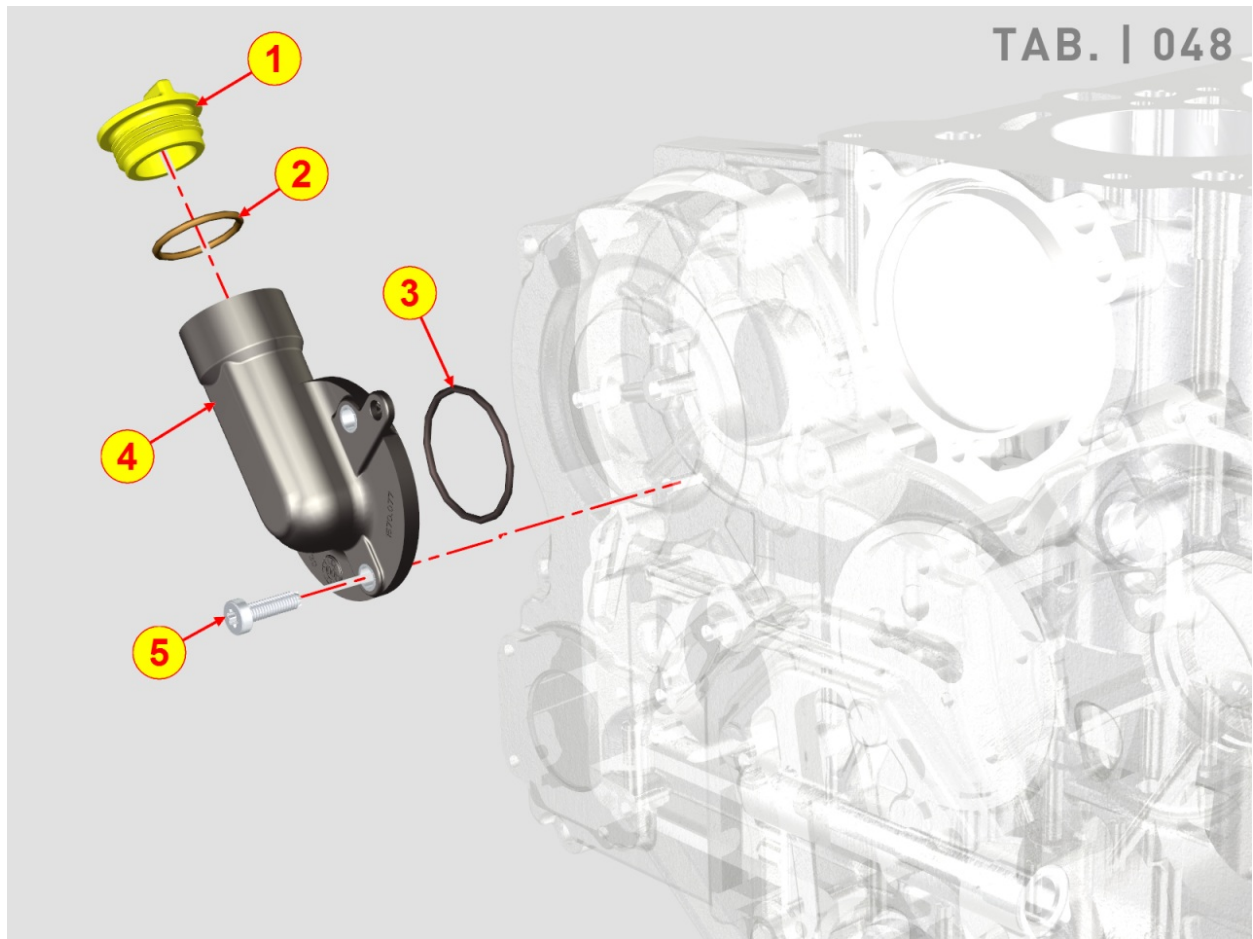

8048700030 - OIL FILLING KIT

Pos	Kit	Included In	Code	Description	Qty	Old Code	Tech. Info
1			ED0090321290-S	INLET OIL PLUG KOHLER	1		
2			ED0012000820-S	O-RING D31.89/26.50 2.62 THK	1		
3			ED0012010980-S	O RING 3168	1		
4			ED0015700770-S	OIL FILL ASSY	1		
5			ED0097610460-S	SELF TAPPING SCREW M6X20	3