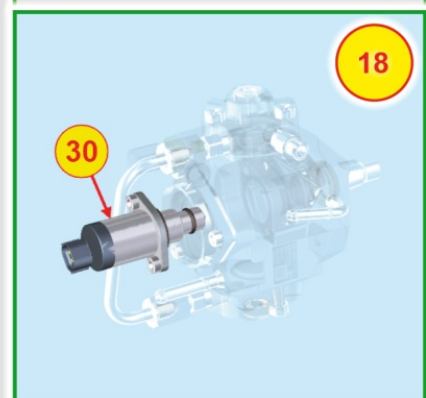

8030700160 - INJECTION SYSTEM

TAB. | 030

Pos	Kit	Included In	Code	Description	Qty	Old Code	Tech. Info
0			ED0096610200-S	SCV VALVE KIT	1		
1			ED0035450900-S	FUEL DISTRIB.ASSY (RETURN)	1		
2			KDISC.		1	ED0093763430-S	
3			ED0019011670-S	SPECIAL SCREW 10X13587/159	1		
4			ED0046700590-S	COPPER WASHER D14/10.2 1.	2		
5			ED0072701380-S	BANJO D.10	1		
6	(A)		ED0093763160-S	INJECTION PIPE	1		
7	(A)		ED0093763150-S	INJECTION PIPE	1		
8	(A)		ED0093763140-S	INJECTION PIPE	1		
10			ED0017702250-S	EXHAGON HEAD SCREW M8X50	2		
11			KDISC.		1	ED0035450890-S	
12			ED0017701860-S	VITE TE M8X40 FLANG.MATR.GRAZIANO 71935	1		
13	(A)		ED0093764000-S	FUEL PIPE	1		
14			KDISC.		1	ED0093763440-S	
15			ED0093800320-S	3 CYLINDER ENGINE RAIL	1		
16			ED0032402050-S	HEXAG.NUT M14X1,5 WITH FLANGE	1		
17			ED0045802350-S	CRS INJECTION PUMP GASKET	1		
18			ED0065905100-S	INJECTION PUMP	1		
19			ED0017702230-S	HEXAG.HEAD SCREW M8X28 DRILOC	2		
20			ED0050101680-S	INJECTOR ASSY	3		
21			ED0012004100-S	O-RING	3		
22			ED0046701010-S	COPPER WASHER 0,50mm	3/4		
22			ED0046701330-S	INJ. GASKET 1,5MM	3/4		
22			ED0046701420-S	INJECTOR GASKET THICKNESS 2.5 KDI2504TM	3/4		
22			ED0046701430-S	INJECTORS GASKET 2MM	3		
22			ED0046701760-S	INJECTOR GASKET 1 mm	3/4		
23			ED0085463700-S	INJECTOR FIXING BRACKET	3		
24			ED0076253790-S	DOUBLE SEMI-SPHERICAL RAD.WAS.	3		
25			ED0098202580-S	BRACKET SCREW	3		⚠
26			ED0097610450-S	SELF TAPPING SCREW M6X16 TSN	1		
27			ED0036172550-S	CLAMP	1