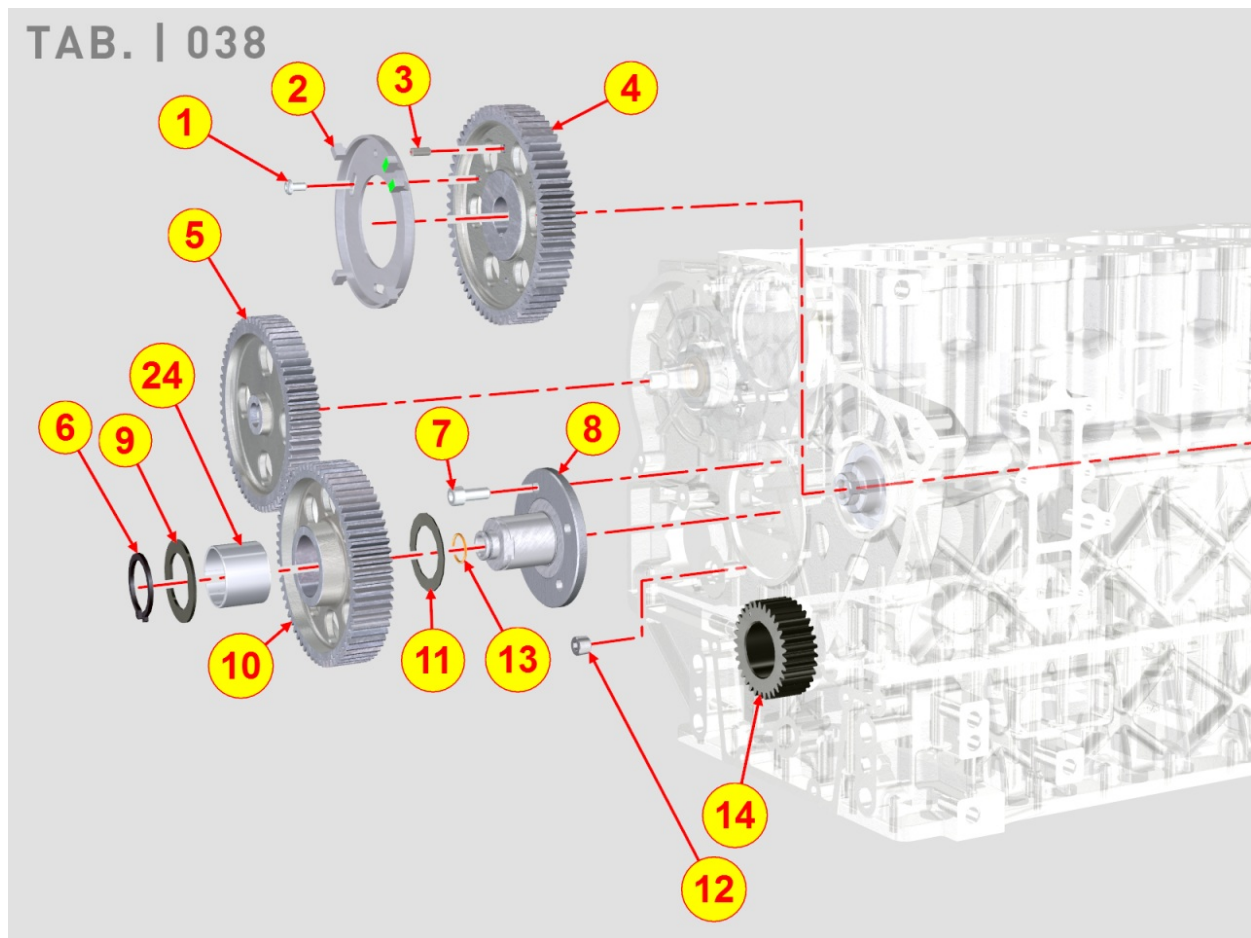

8038700110 - TIMING GEAR

Pos	Kit	Included In	Code	Description	Qty	Old Code	Tech. Info
1		(A)	ED0017702270-S	HEXAG.HEAD SCREW M5X10 DRILOC	3		
2		(A)	ED0078151340-S	CAMSH.TIMING WHELL KDI 1903TCR	1		
3		(A)	ED0084000100-S	PIN	1		
4			ED0049363410-S	GEAR	1		
5			ED0049363430-S	GEAR	1		
6			ED0012410700-S	SNAP RING D.36	1		
7			ED0097320740-S	SOC HEAD SCR M8X20L UNI5931 ST	4		
8			ED0061301140-S	MACHINED INTERMEDIATE GEAR PIN	1		
9			ED0012571810-S	INTERMED.GEAR SHOULDER RING	1		
10	(B)		ED0049363450-S	GEAR	1		
11			ED0012571570-S	THRUST BEARING	1		
12			ED0089650970-S	CAP M14x1,5	1		
13			ED0012002190-S	O RING	1		
14			ED0049363400-S	GEAR	1		
24		(B)	ED0015801540-S	BUSHING	1