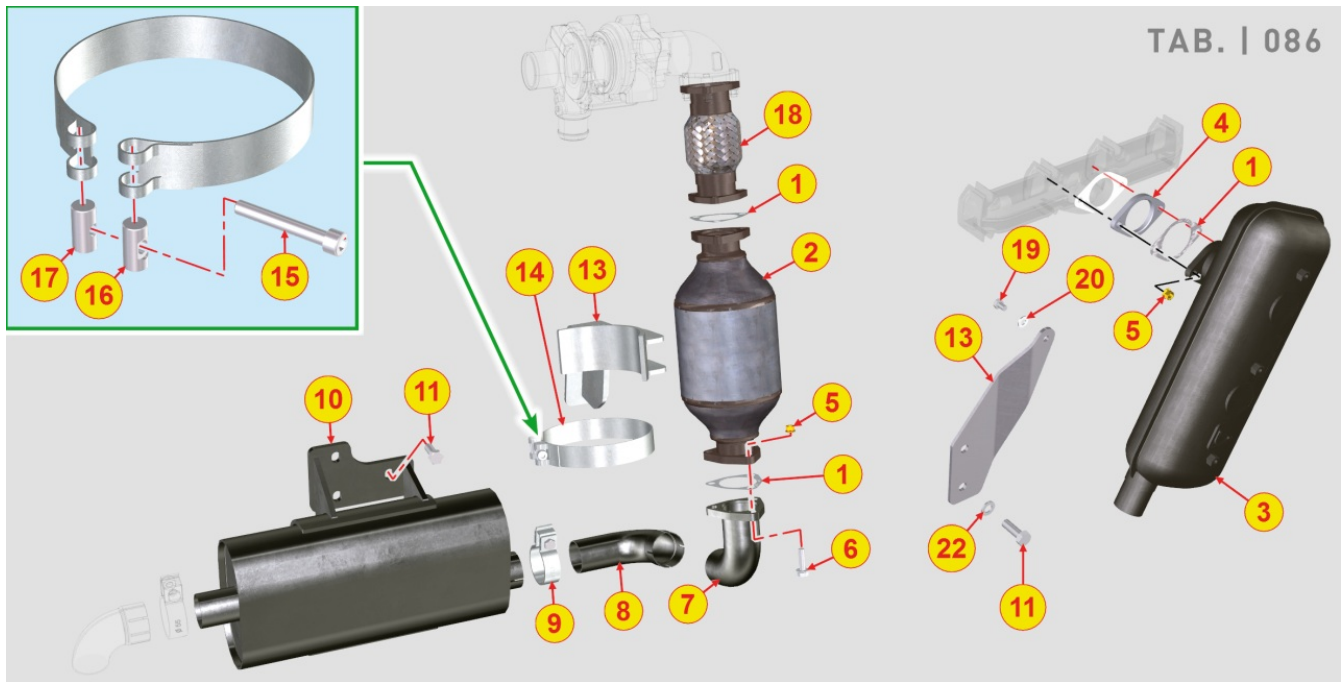

8086700070 - EXHAUST MUFFLER

Pos	Kit	Included In	Code	Description	Qty	Old Code	Tech. Info
1			ED0044201430-S	TURBO FLANGE GASKET	2		
2			ED0021800770-S	CATALYST ASSY KDI TCR	1		
5			ED0032401630-S	HEX FLANG HEAD NUT M8 RM	6		
6			ED0017701550-S	BOLT	6		
7			ED0029422220-S	EXHAUST ELBOW	1		
8			ED0029422240-S	EXHAUST ELBOW	1		
9			ED0036302570-S	D.53 MUFFLER CLAMP	2		
10			ED0054607100-S	MUFFLER	1		
11			ED0017900240-S	BULLONE/BOLT 'D 10	5		
13			ED0085464860-S	BRACKET	1		
14			ED0036302520-S	CLAMP	1		
16			ED0015570070-S	NUT	1		
17			ED0015570180-S	NUT	1		
18			ED0095401120-S	TUBE	1