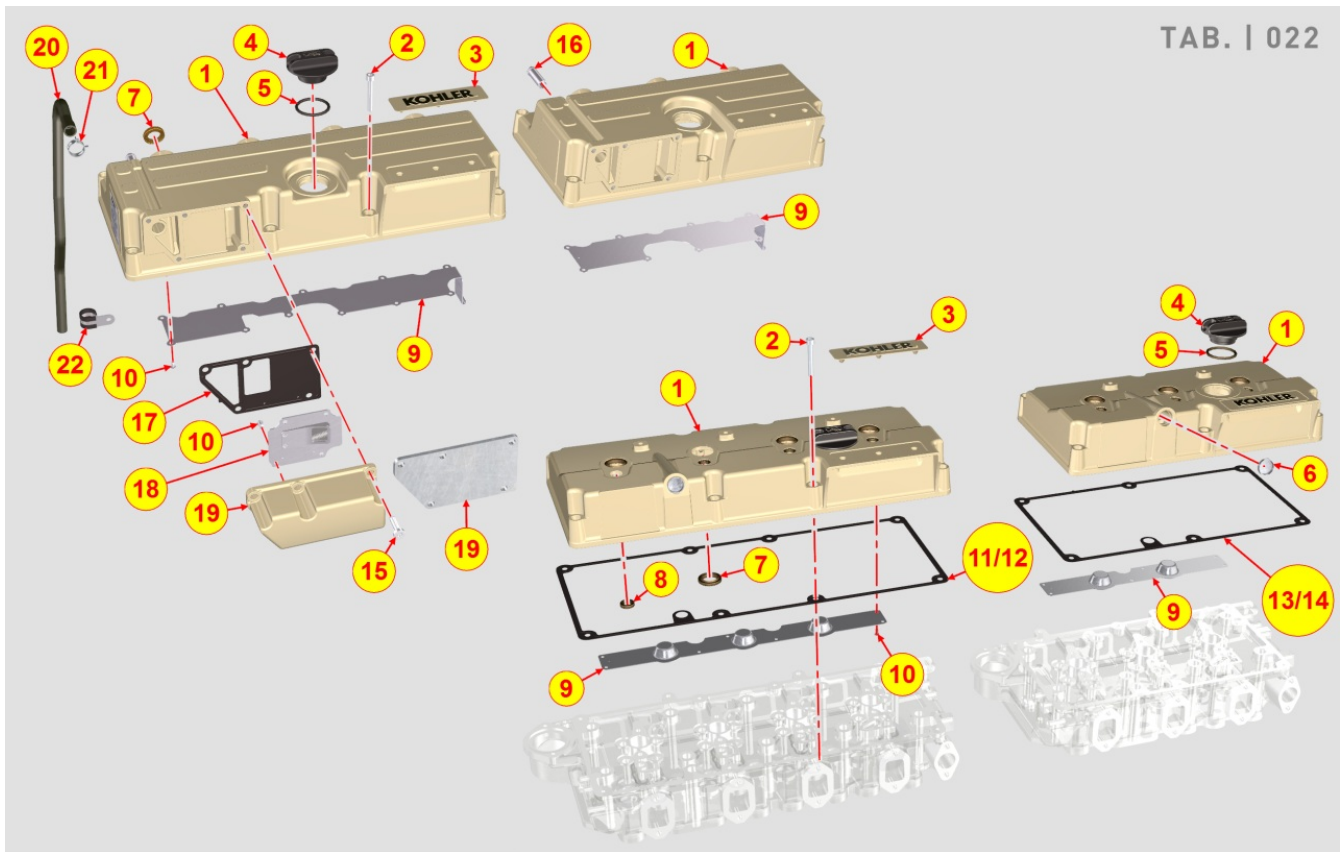

8022700250 - HEAD COVER

TAB. | 022

Pos	Kit	Included In	Code	Description	Qty	Old Code	Tech. Info
1	(A)		ED0021258500-S	ROCKER ARM COVER	1		
2			ED0097320160-S	SOC HEAD CAP SCR M6X40L 8.8	6		
4	(A)		ED0090321350-S	CAP	1		
5	(A)		ED0012000150-S	O RING	1		
6	(A)		ED0090801080-S	PLUG	1		
7	(A) (B)		ED0012135700-S	SEAL RING 20.2x30x4/5.5	3		
8	(A) (B)		ED0012135710-S	SEAL RING 10X18X4	6		
10	(A)		ED0074810640-S	RIVET D.4,37X6,4	6		
11	(B)		ED0082051350-S	COV.HEAD GASK.-OR SET 2504 TCR	1		
11	(B)		ED0082051370-S	COV.HEAD GASK.-OR SET 2504 M	1		
12			ED0082051320-S	HEAD/FUEL SYSTEM GASKET SET KDI 2504	1		
13	(B)		ED0082051360-S	COV.HEAD GASK.-OR SET 1903 M	1		
13	(B)		ED0082051340-S	COV.HEAD GASK.-OR SET 1903 TCR	1		
14			ED0082051310-S	HEAD/FUEL SYSTEM GASKET SET KDI 1903	1