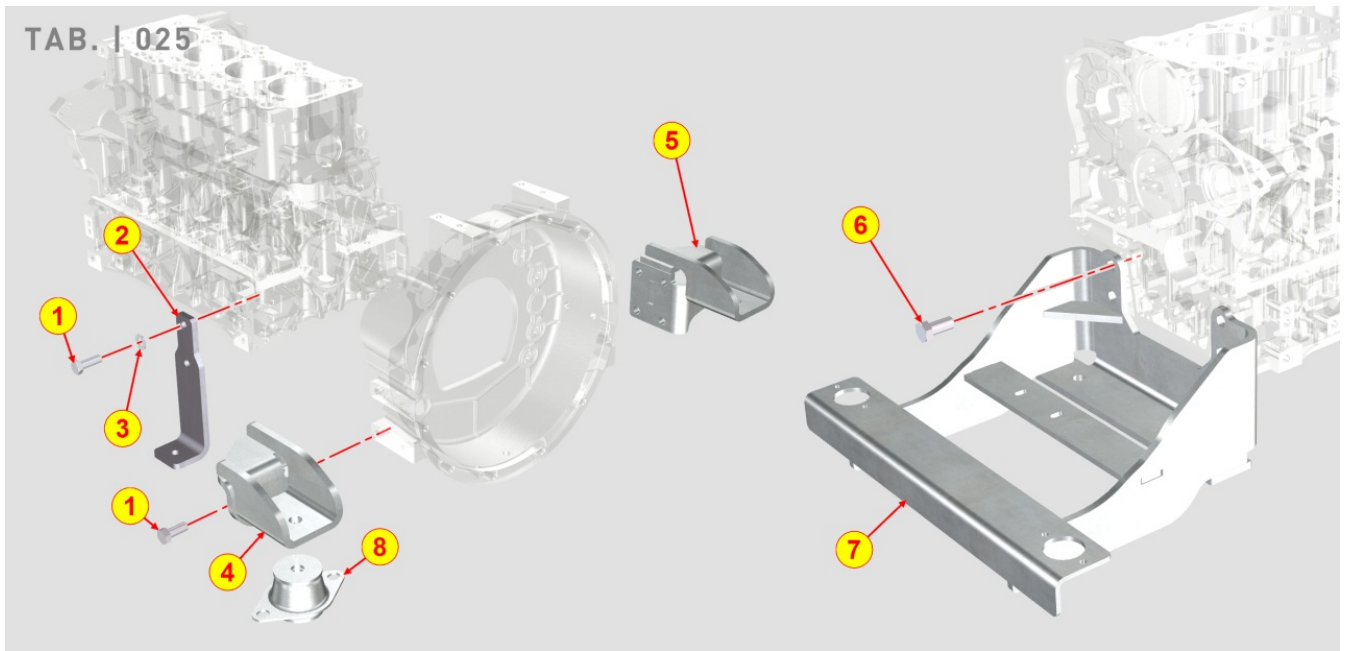

8025700070 - ENGINE MOUNTS

Pos	Kit	Included In	Code	Description	Qty	Old Code	Tech. Info
1			ED0017900200-S	VITE TE.12X30-5739-8G+ZN.B	8		
1			ED0017900240-S	BULLONE/BOLT 'D' 10	4		
4			ED0064295770-S	ENGINE MOUNT	1		
5			ED0064295760-S	ENGINE MOUNT	1