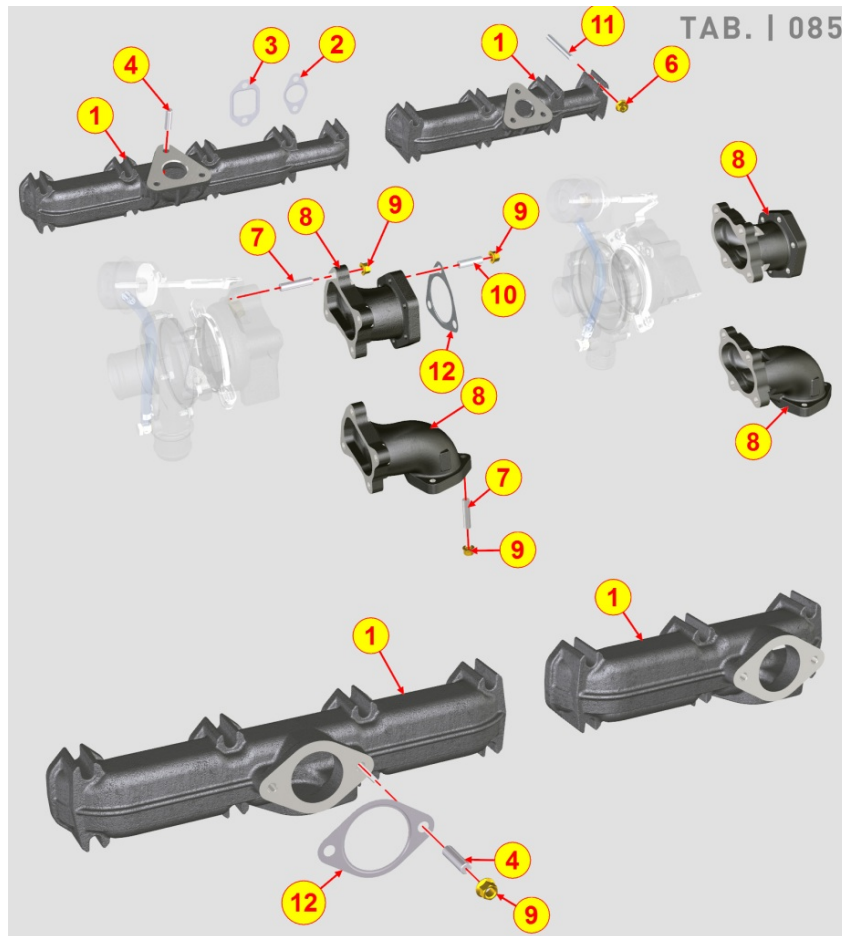

8085700090 - EXHAUST GAS MANIFOLD

Pos	Kit	Included In	Code	Description	Qty	Old Code	Tech. Info
1			ED0024865980-S	MACH.EXHAUST MANIF.KDI1903TCR	1		
2			ED0044201230-S	EXHAUST GASKET MANIF. EGR SIDE	1		
3			ED0044201260-S	EXHAUST MANIFOLD GASKET	3		
4			ED0067802140-S	STUD 8X1,25X18	3		
6			ED0032402100-S	FLANGED NUT M8X1,25	8		
7			ED0067802160-S	STUD 8X1,25X26	4		
8			ED0038400470-S	MACHINED 90°EXHAUST FLANGE	1		
9			ED0032401630-S	HEX FLANG HEAD NUT M8 RM	7		
11			ED0067802170-S	STUD 8X1,25X55	8		
12			ED0044201430-S	TURBO FLANGE GASKET	1