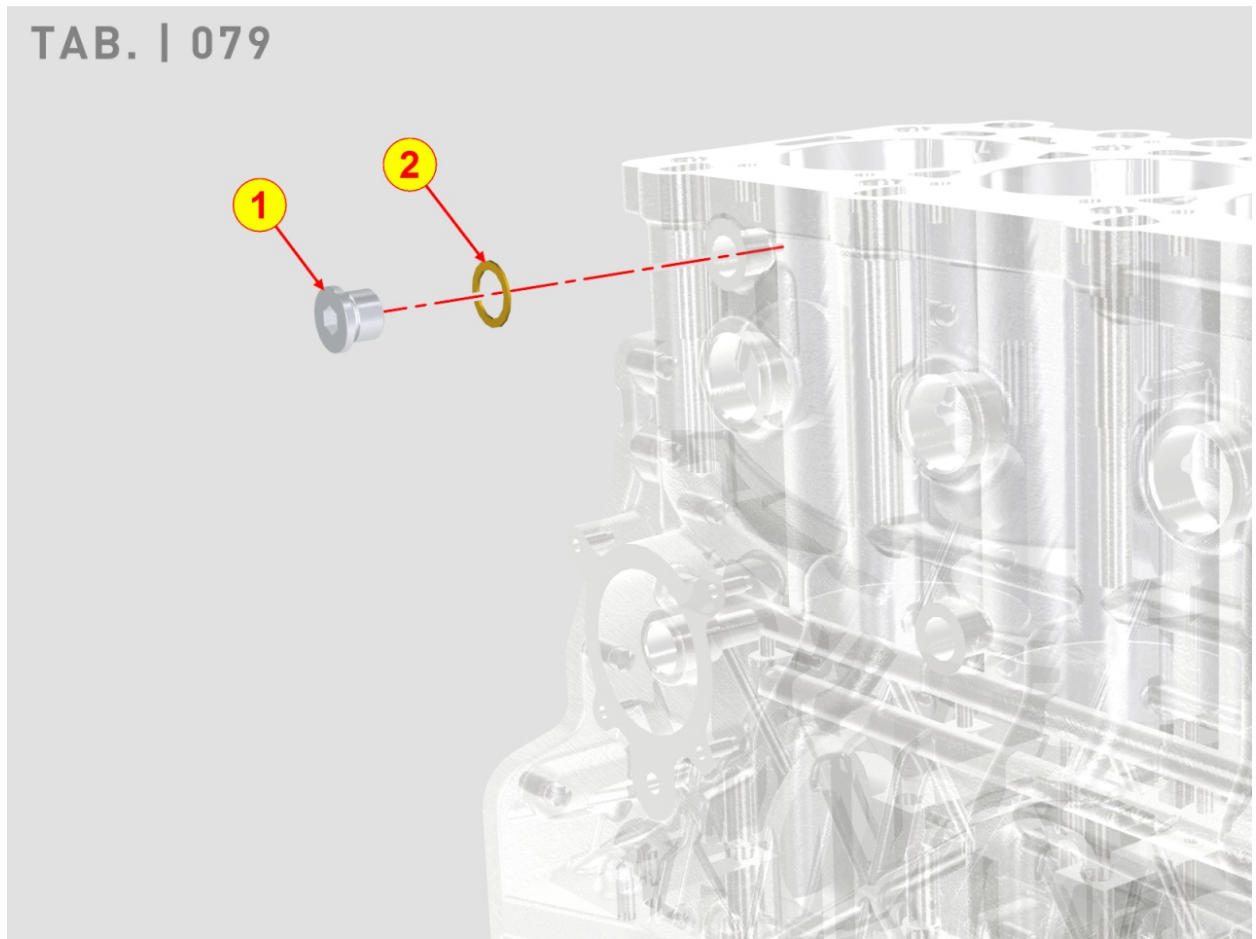

8079700010 - FITTING FOR CAB HEATING

Pos	Kit	Included In	Code	Description	Qty	Old Code	Tech. Info
1			ED0090400310-S	HEX PLUG M16X1.5 DIN 908 + ZNB	1		
2			ED0046700190-S	COPPER WASHER D22X16.2 1	1