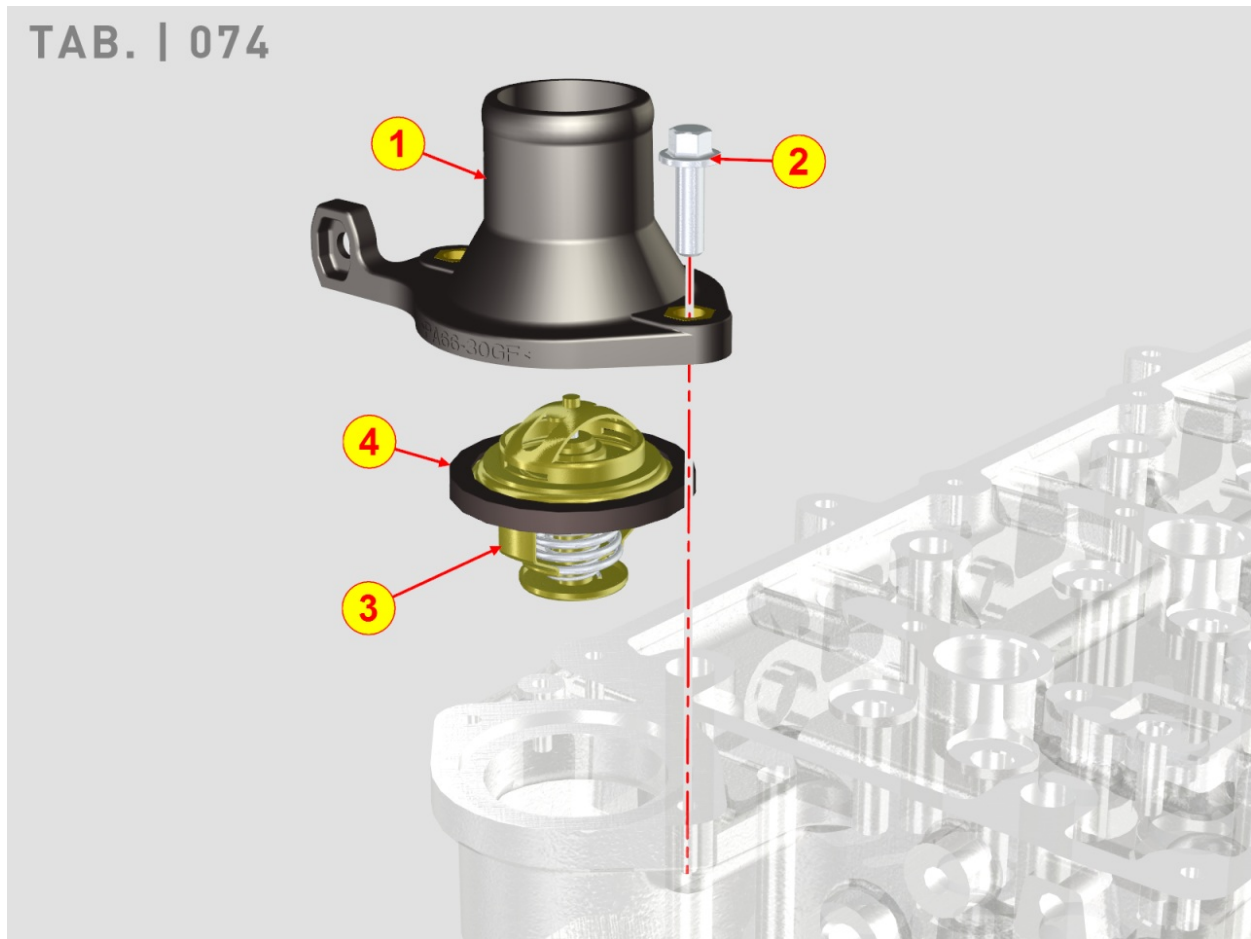

8074700060 - THERMOSTAT UNIT

Pos	Kit	Included In	Code	Description	Qty	Old Code	Tech. Info
1			ED0027505490-S	THERMOSTAT COVER	1		
2			ED0017601310-S	SCREW	2		
3	(A)		ED0091950030-S	THERMOSTATIC VALVE ASSY	1		
4		(A)	ED0044201220-S	GASKET FOR THERMOSTATICS VALVE	1