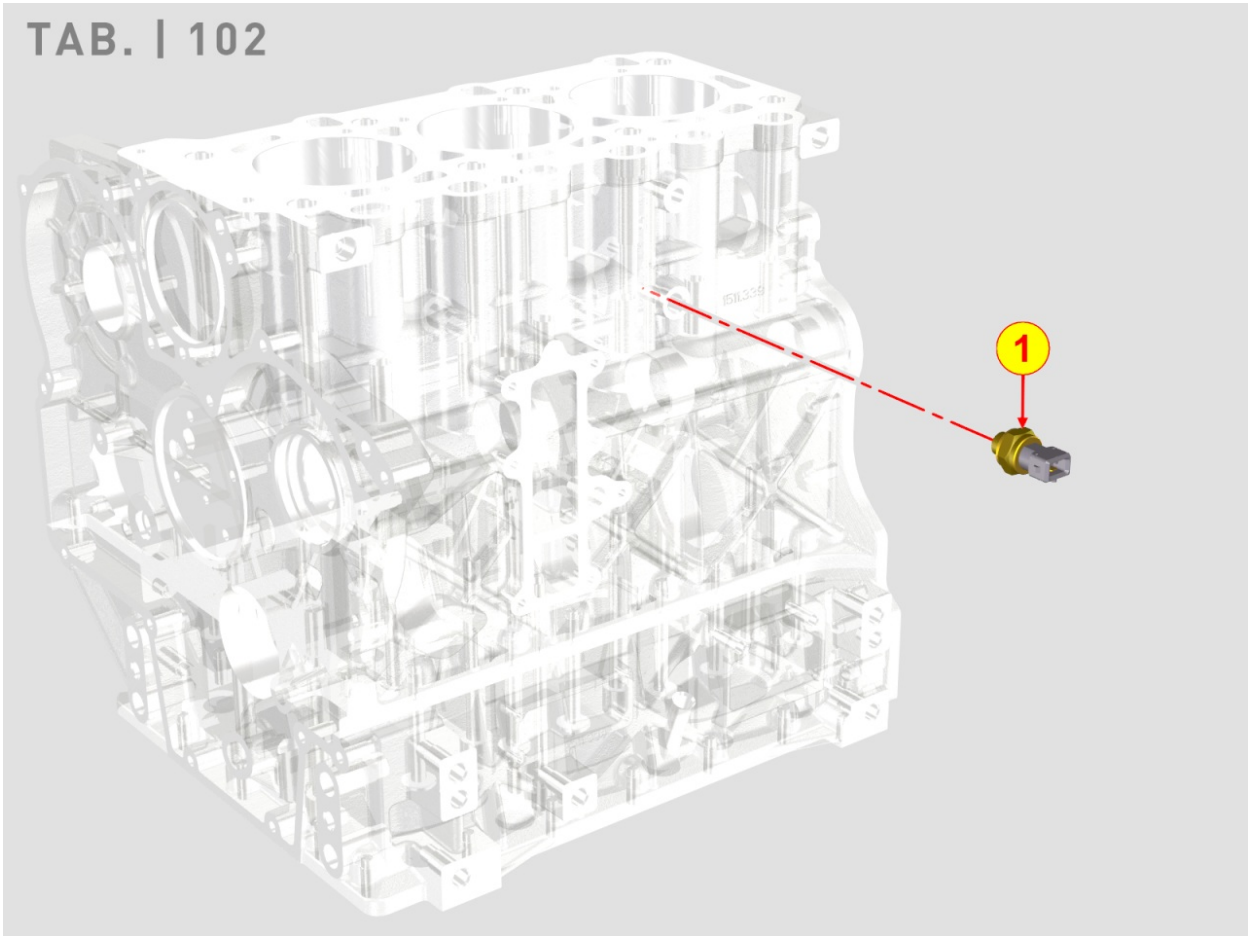

8102700070 - OIL PRESSURE SWITCH

TAB. | 102

Pos	Kit	Included In	Code	Description	Qty	Old Code	Tech. Info
1			ED0067451010-S	OIL PRES.SWI.-NORM.CLOS.0,5BAR	1