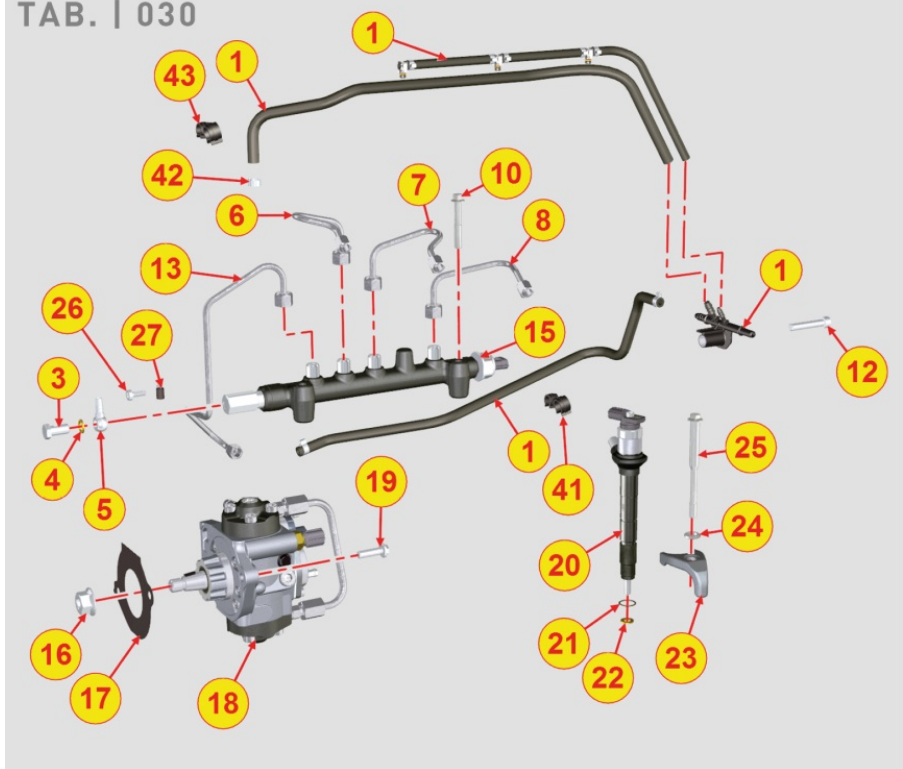

8030700160 - INJECTION SYSTEM

TAB. | 030

Pos	Kit	Included In	Code	Description	Qty	Old Code	Tech. Info
0			ED0096610200-S	SCV VALVE KIT	1		
1			ED0035450900-S	FUEL DISTRIB.ASSY (RETURN)	1		
2			KDISC.		1	ED0093763430-S	
3			ED0019011670-S	SPECIAL SCREW 10X13587/159	1		
4			ED0046700590-S	COPPER WASHER D14/10.2 1.	2		
5			ED0072701380-S	BANJO D.10	1		
6	(A)		ED0093763160-S	INJECTION PIPE	1		
7	(A)		ED0093763150-S	INJECTION PIPE	1		
8	(A)		ED0093763140-S	INJECTION PIPE	1		
10			ED0017702250-S	EXHAGON HEAD SCREW M8X50	2		
11			KDISC.		1	ED0035450890-S	
12			ED0017701860-S	VITE TE M8X40 FLANG.MATR.GRAZIANO 71935	1		
13	(A)		ED0093764000-S	FUEL PIPE	1		
14			KDISC.		1	ED0093763440-S	
15			ED0093800320-S	3 CYLINDER ENGINE RAIL	1		
16			ED0032402050-S	HEXAG.NUT M14X1,5 WITH FLANGE	1		
17			ED0045802350-S	CRS INJECTION PUMP GASKET	1		
18			ED0065905100-S	INJECTION PUMP	1		
19			ED0017702230-S	HEXAG.HEAD SCREW M8X28 DRILOC	2		
20			ED0050101680-S	INJECTOR ASSY	3		
21			ED0012004100-S	O-RING	3		
22			ED0046701010-S	COPPER WASHER 0,50mm	3/4		
22			ED0046701330-S	INJ. GASKET 1,5MM	3/4		
22			ED0046701420-S	INJECTOR GASKET THICKNESS 2.5 KDI2504TM	3/4		
22			ED0046701430-S	INJECTORS GASKET 2MM	3		
22			ED0046701760-S	INJECTOR GASKET 1 mm	3/4		
23			ED0085463700-S	INJECTOR FIXING BRACKET	3		
24			ED0076253790-S	DOUBLE SEMI-SPHERICAL RAD.WAS.	3		
25			ED0098202580-S	BRACKET SCREW	3		⚠
26			ED0097610450-S	SELF TAPPING SCREW M6X16 TSN	1		
27			ED0036172550-S	CLAMP	1