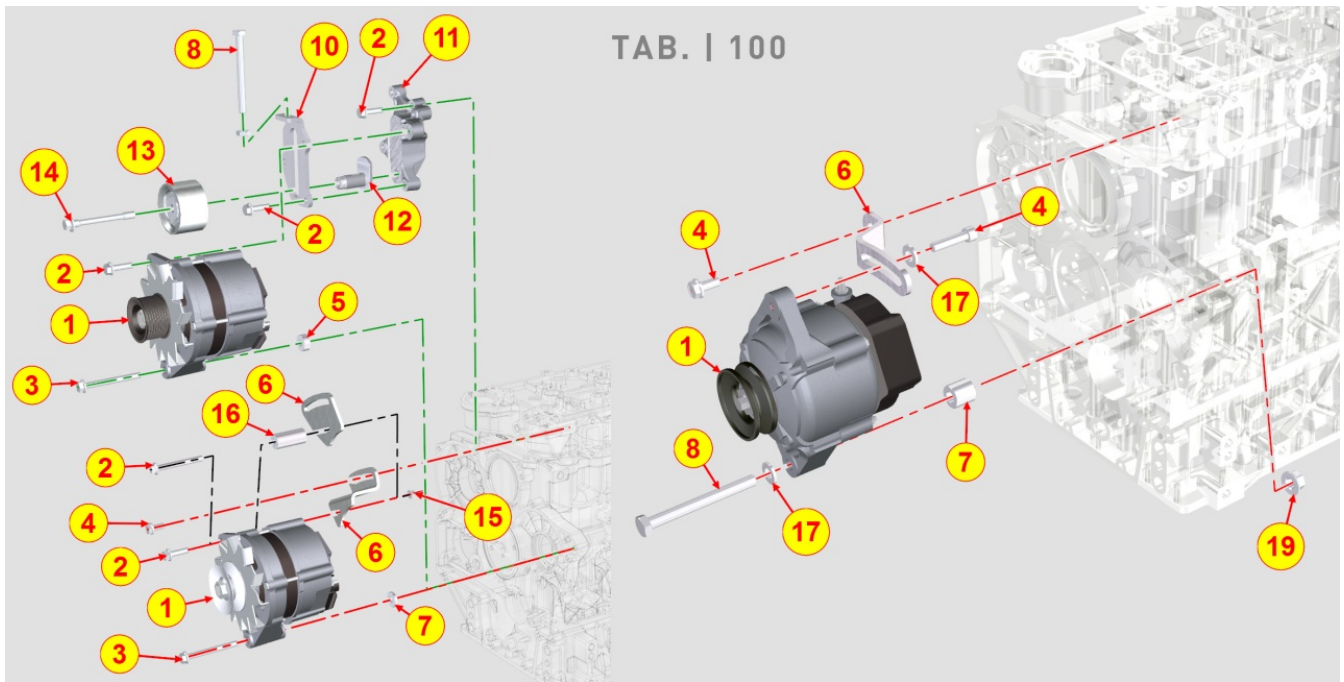

8100700080 - VOLTAGE ALTERNATOR

Pos	Kit	Included In	Code	Description	Qty	Old Code	Tech. Info
1			ED0011574220-S	ALTERNATOR 14V 100A POLY V	1		
2			ED0017701780-S	HEX FLANG HEAD M8x35 8G+Zn.B	6		⚠
3			ED0017702010-S	SCREW TE M8X80 FLANGED 12.9	1		
5			ED0035276760-S	SPACER	1		
8			ED0017801890-S	CAPSCREW M10X105	1		
10			ED0063707750-S	PLATE	1		
11			ED0085464700-S	BRACKET	1		⚠
12			ED0019540310-S	SLEEVE	1		
13			ED0041100610-S	JOCKEY PULLEY	1		
14			ED0017801910-S	CAPSCREW M10X90	1		
19			ED0032400360-S	HEX.NUT	1