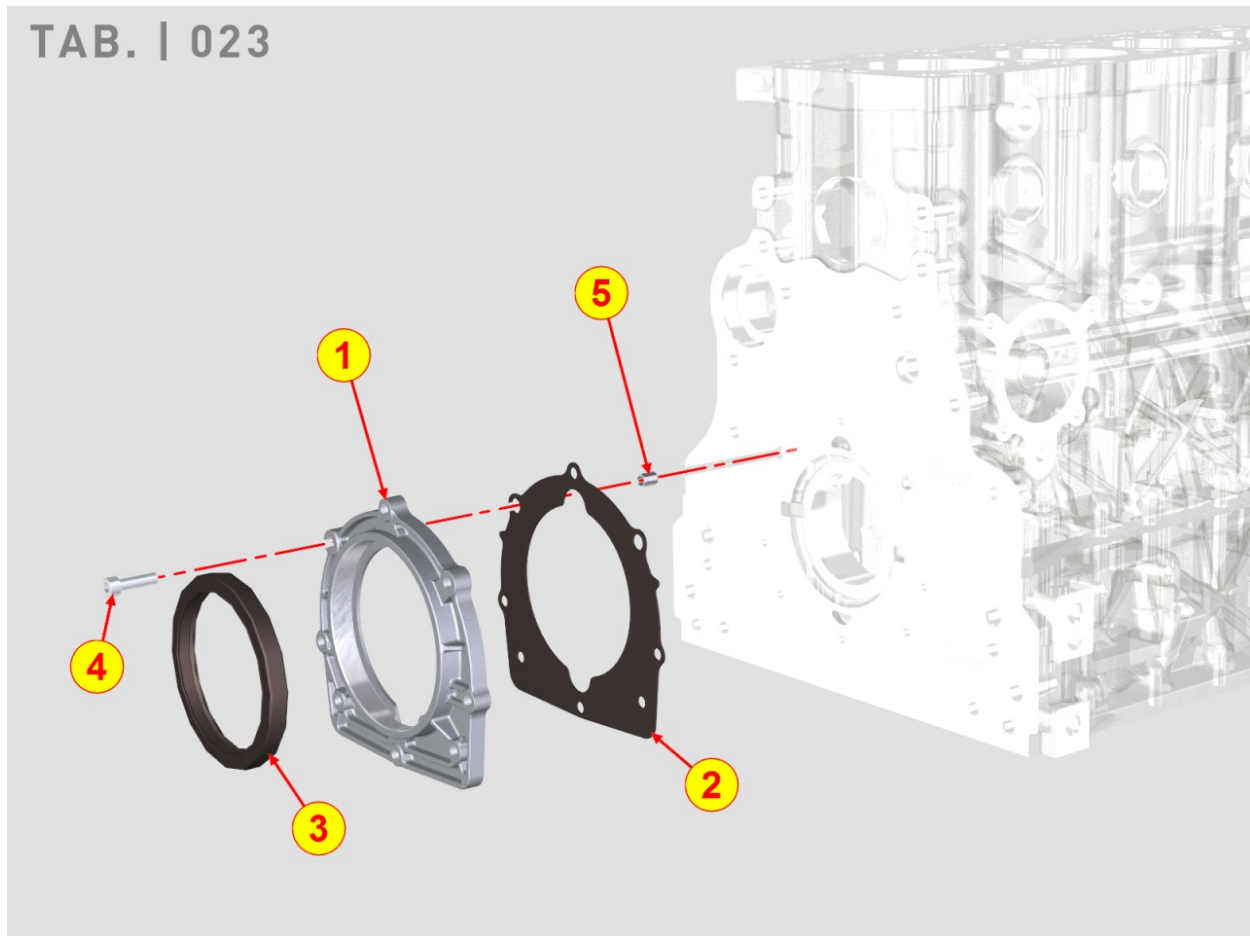

8023700040 - FLYWHEEL SIDE SUPPORT

TAB. | 023

Pos	Kit	Included In	Code	Description	Qty	Old Code	Tech. Info
1	(A)		ED0037901230-S	FLANGE ASS. WITH GASK. KDI	1	ED0037901210-S	
2		(A)	ED0045011690-S	OIL SEAL FLANGE GASKET	1		
3		(A)	ED0012135470-S	OIL SEAL CHO 83X100X10	1		
4			ED00992R0460-S	VITE/SCREW M.6X22 5931 8.8+Zn.b	8		
5			ED0019704560-S	BUSSOLA/SLEEVE N 10	2