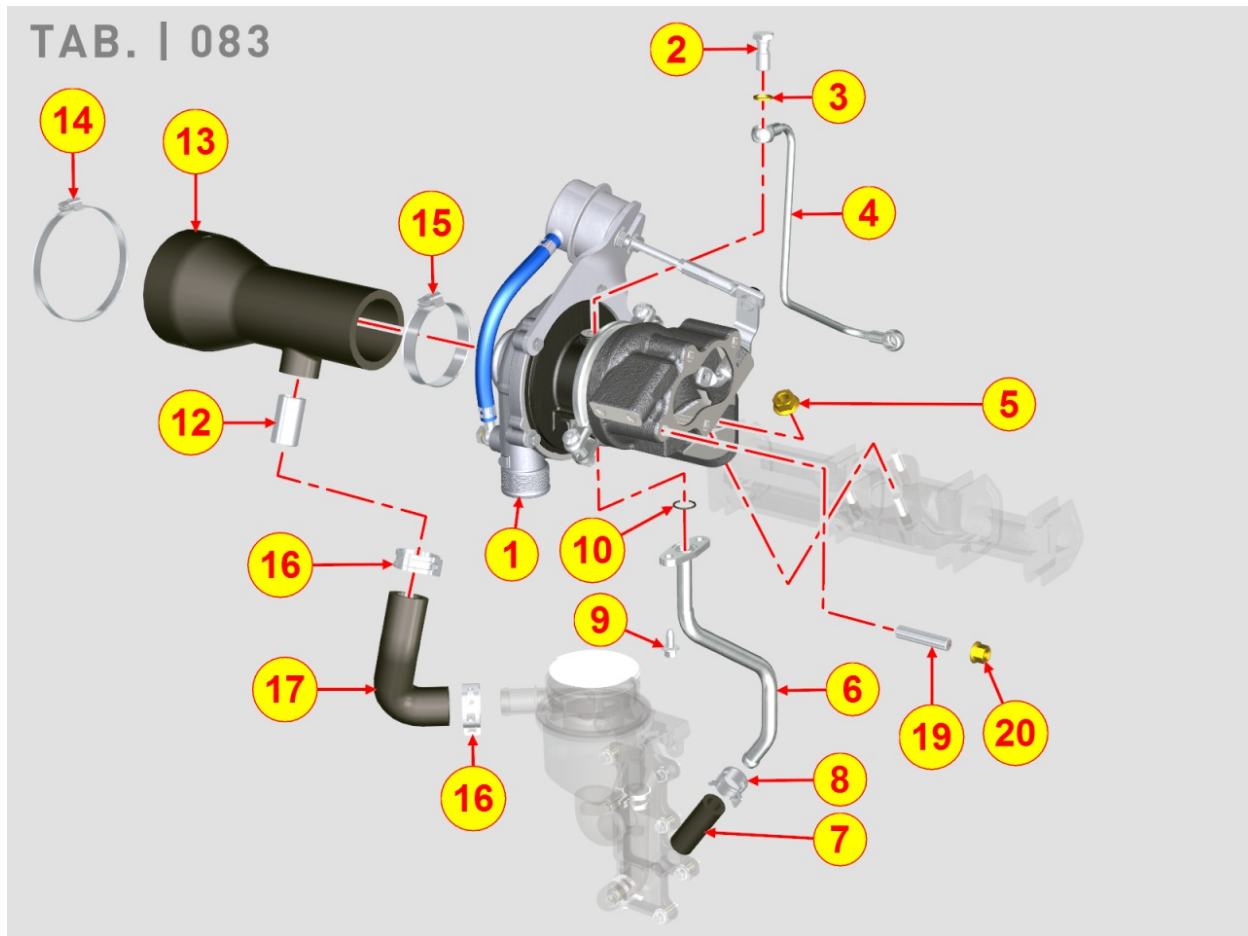

8083700040 - TURBOCHARGER

Pos	Kit	Included In	Code	Description	Qty	Old Code	Tech. Info
1			ED0096100780-S	TURBOCHARGER	1		
2			ED0019010180-S	BENJO BOLT M10x1x22 ID5,5	2		
3			ED0046700590-S	COPPER WASHER D14/10.2 1.	4		
4			ED0094650910-S	ASSY FEED OIL PIPE FOR TURBOC.	1		
5			ED0032401650-S	FLG NUT M8 COPPER PLATED	3		
6			ED0095352020-S	COM.RETURN OIL PIPE FROM TURBO	1		
7			ED0094001810-S	RETURN OIL PIPE FROM TURBOCH.	1		
8			ED0036302440-S	SPRING BEND CLAMP D.20	2		
9			ED0017601300-S	HEX FLANG HEAD SCRE M6X12-8.8+Zn.B	2		
10			ED0012004110-S	O-RING	1		
12			ED0095801150-S	DRAINAGE BLOW BY PIPE	1		
16			ED0036302460-S	SPRING BEND CLAMP D.28	3		
17			ED0094001890-S	BLOW BY HOSE	1		
18			ED0067802150-S	STUD 8X1,25X20	3