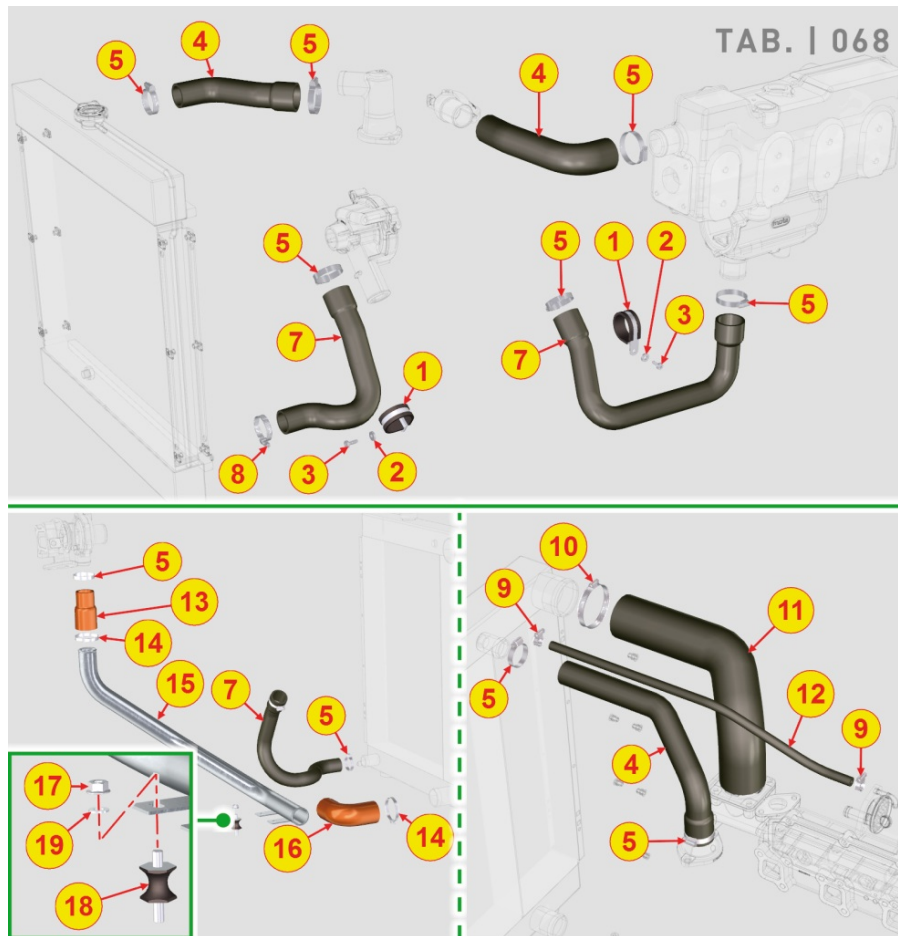

8068700130 - HOSES FOR WATER COOLER

Pos	Kit	Included In	Code	Description	Qty	Old Code	Tech. Info
1			ED0036171970-S	FASCETTA/CLAMP	1		
2			ED0076250590-S	WASHER	1		
3			ED0097610450-S	SELF TAPPING SCREW M6X16 TSN	1		
4			ED0053652040-S	CONNECTING HOSE	1		
5			ED0036300380-S	CLAMP d.32-50 SX9C W1	5		
7			ED0053652250-S	CONNECTING HOSE	1		
9			ED0036301470-S	CLAMP d.12-22 SX9C W2	2		
10			ED0036300220-S	HOSE CLAMP SX12CW1 50X70	2		
11			ED0053652220-S	CONNECTING HOSE	1		
12			ED0093055920-S	TUBE	1		
13			ED0054013110-S	CONNECTING HOSE	1		
14			ED0036302230-S	FASCETTA A VITE DIN3017-40-60	3		
15			ED0093462510-S	CONNECTING HOSE	1		
16			ED0054013040-S	CONNECTING HOSE	1		
17			ED0032402100-S	FLANGED NUT M8X1,25	4		
18			ED0086362640-S	VIBRATION ISOLATOR	2		
19			ED0076251300-S	WASHER D19/10.2 1.0 THK	2