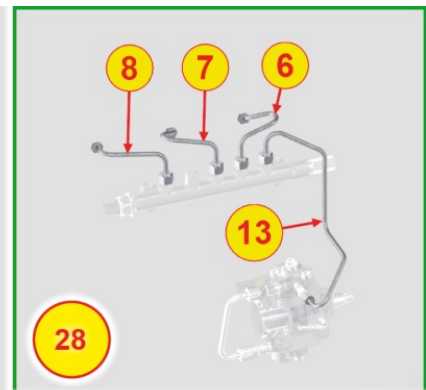

8030700160 - INJECTION SYSTEM

TAB. | 030

Pos	Kit	Included In	Code	Description	Qty	Old Code	Tech. Info
0			ED0096610200-S	SCV VALVE KIT	1		
1			ED0035450900-S	FUEL DISTRIB.ASSY (RETURN)	1		
2			KDISC.		1	ED0093763430-S	
3			ED0019011670-S	SPECIAL SCREW 10X13587/159	1		
4			ED0046700590-S	COPPER WASHER D14/10.2 1.	2		
5			ED0072701380-S	BANJO D.10	1		
6	(A)		ED0093763160-S	INJECTION PIPE	1		
7	(A)		ED0093763150-S	INJECTION PIPE	1		
8	(A)		ED0093763140-S	INJECTION PIPE	1		
10			ED0017702250-S	EXHAGON HEAD SCREW M8X50	2		
11			KDISC.		1	ED0035450890-S	
12			ED0017701860-S	VITE TE M8X40 FLANG.MATR.GRAZIANO 71935	1		
13	(A)		ED0093764000-S	FUEL PIPE	1		
14			KDISC.		1	ED0093763440-S	
15			ED0093800320-S	3 CYLINDER ENGINE RAIL	1		
16			ED0032402050-S	HEXAG.NUT M14X1,5 WITH FLANGE	1		
17			ED0045802350-S	CRS INJECTION PUMP GASKET	1		
18			ED0065905100-S	INJECTION PUMP	1		
19			ED0017702230-S	HEXAG.HEAD SCREW M8X28 DRILOC	2		
20			ED0050101680-S	INJECTOR ASSY	3		
21			ED0012004100-S	O-RING	3		
22			ED0046701010-S	COPPER WASHER 0,50mm	3/4		
22			ED0046701330-S	INJ. GASKET 1,5MM	3/4		
22			ED0046701420-S	INJECTOR GASKET THICKNESS 2.5 KDI2504TM	3/4		
22			ED0046701430-S	INJECTORS GASKET 2MM	3		
22			ED0046701760-S	INJECTOR GASKET 1 mm	3/4		
23			ED0085463700-S	INJECTOR FIXING BRACKET	3		
24			ED0076253790-S	DOUBLE SEMI-SPHERICAL RAD.WAS.	3		
25			ED0098202580-S	BRACKET SCREW	3		⚠
26			ED0097610450-S	SELF TAPPING SCREW M6X16 TSN	1		
27			ED0036172550-S	CLAMP	1