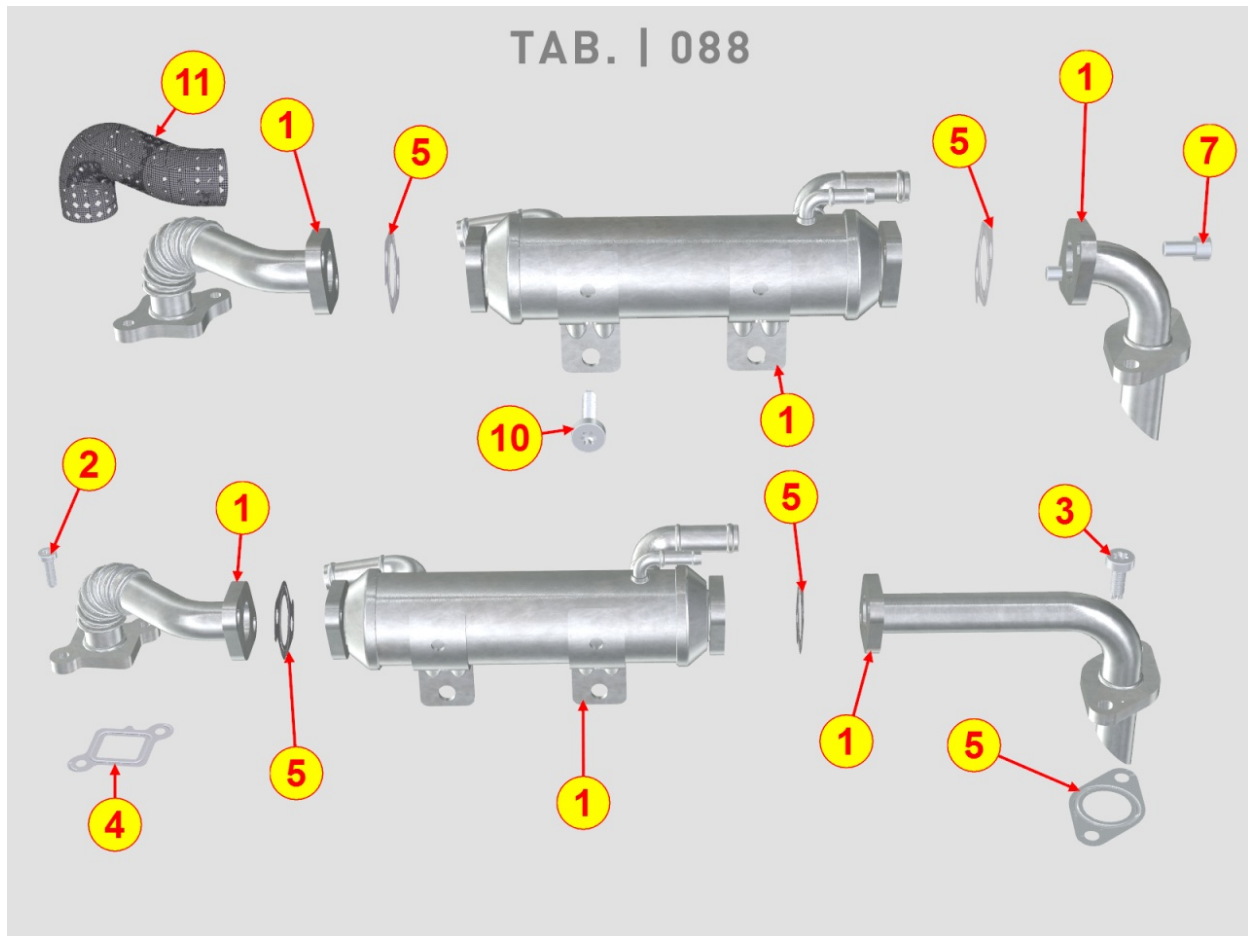

8088700160 - EGR SYSTEM

Pos	Kit	Included In	Code	Description	Qty	Old Code	Tech. Info
1	A		ED0048968270-S	ASSEMBLY EGR COOLER KDI1903TCR	1		
2			ED0097610460-S	SELF TAPPING SCREW M6X20	2		
3			ED0097610480-S	SELF TAPPING SCREW M8x22	2		
4		(A)	ED0047600580-S	GASKET	1		
5		(A)	ED0047600540-S	GASKET	3		
7		(A)	ED0097320740-S	SOC HEAD SCR M8X20L UNI5931 ST	4		
10			ED0097610500-S	SCREW M8x42	2		
11			ED0043401030-S	THERMIC SHEATH	1		⚠