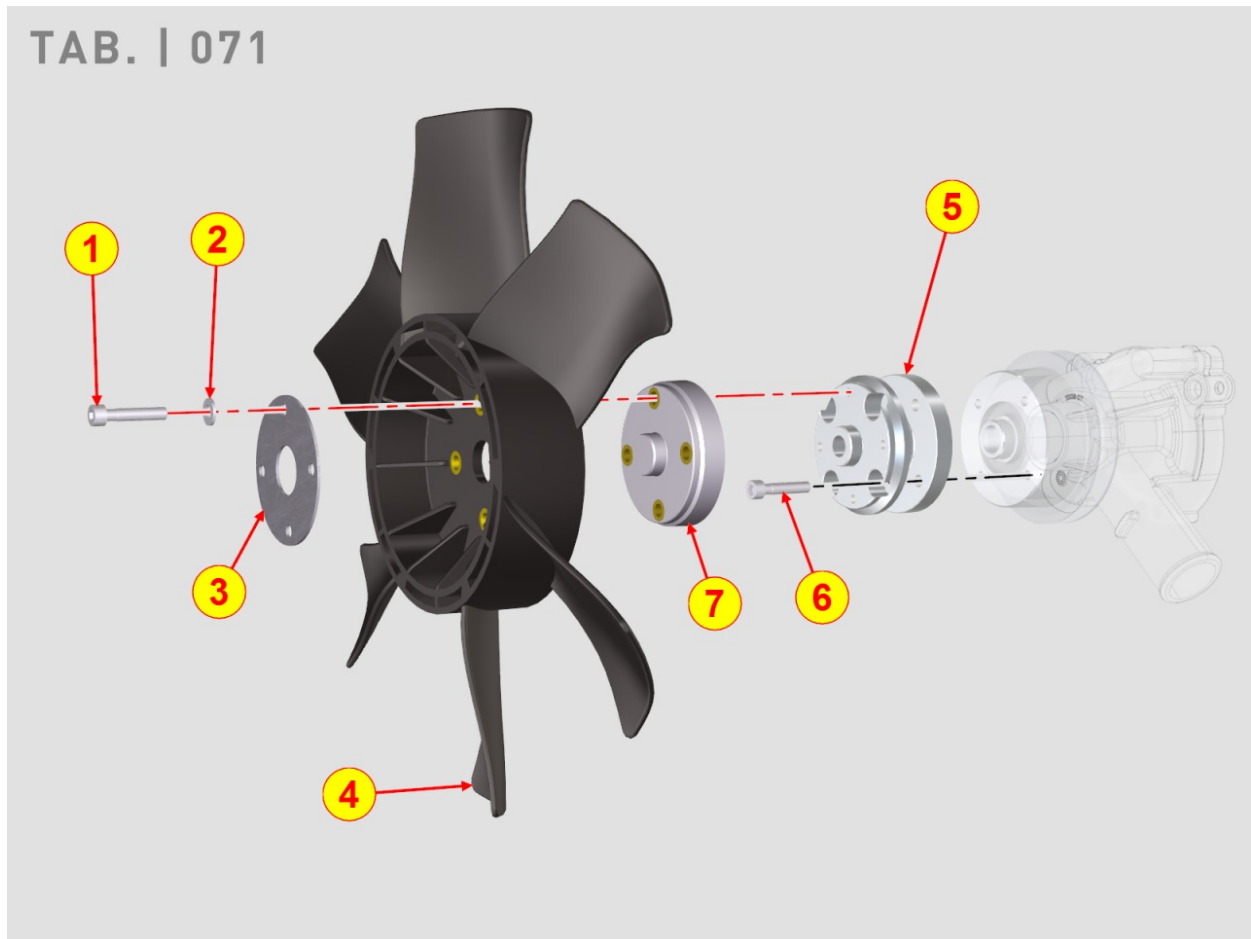

8071700130 - COOLING FAN

Pos	Kit	Included In	Code	Description	Qty	Old Code	Tech. Info
1			ED0017601310-S	SCREW	4		
4			ED0097183060-S	BLOWER FAN D.400	1		
5			ED0035276880-S	SPACER	1		
6			ED0017701560-S	BOLT	4