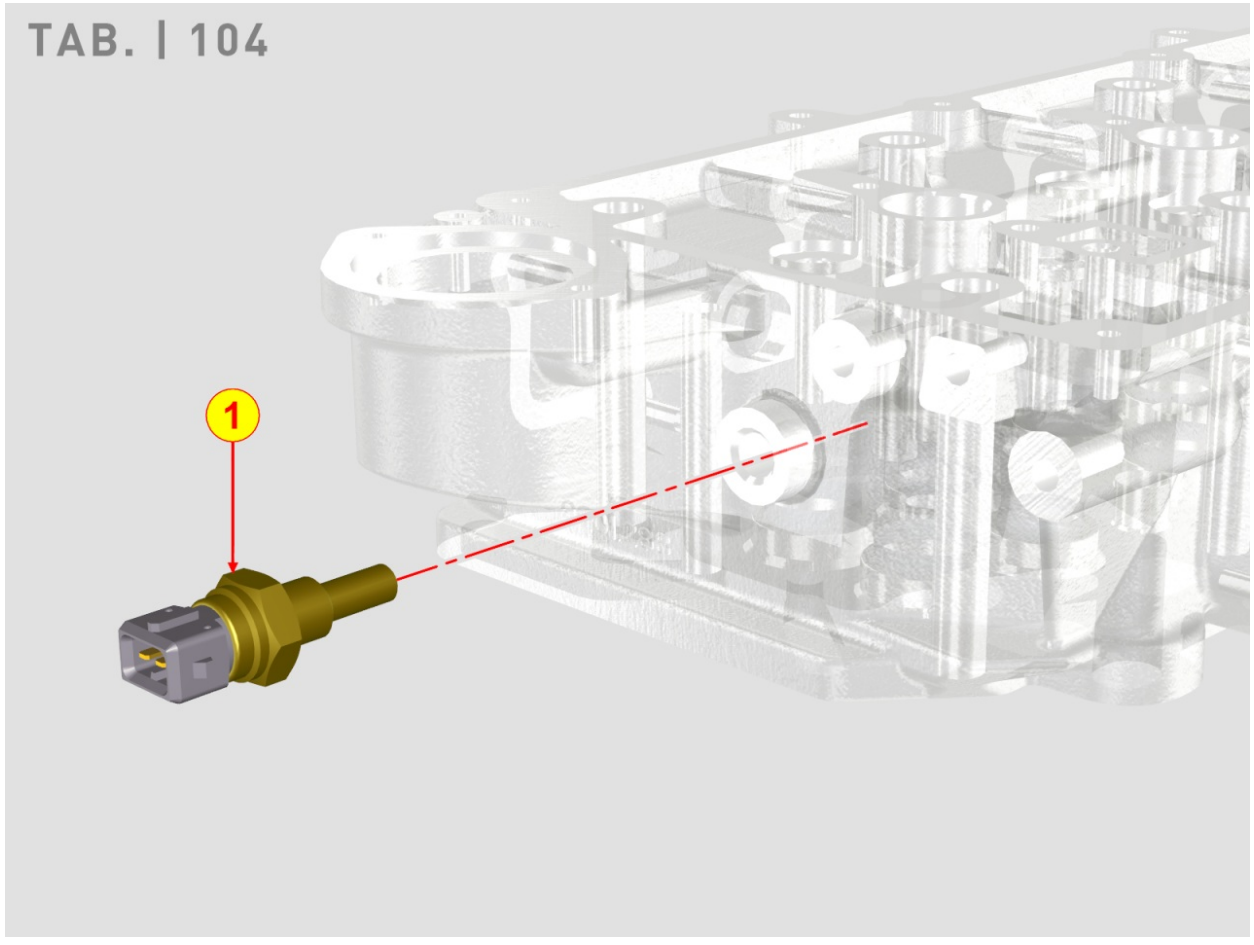

8104700010 - TEMPERATURE SWITCHES

Pos	Kit	Included In	Code	Description	Qty	Old Code	Tech. Info
1			ED0080891700-S	WATER TEMPERATURE SENSOR	1