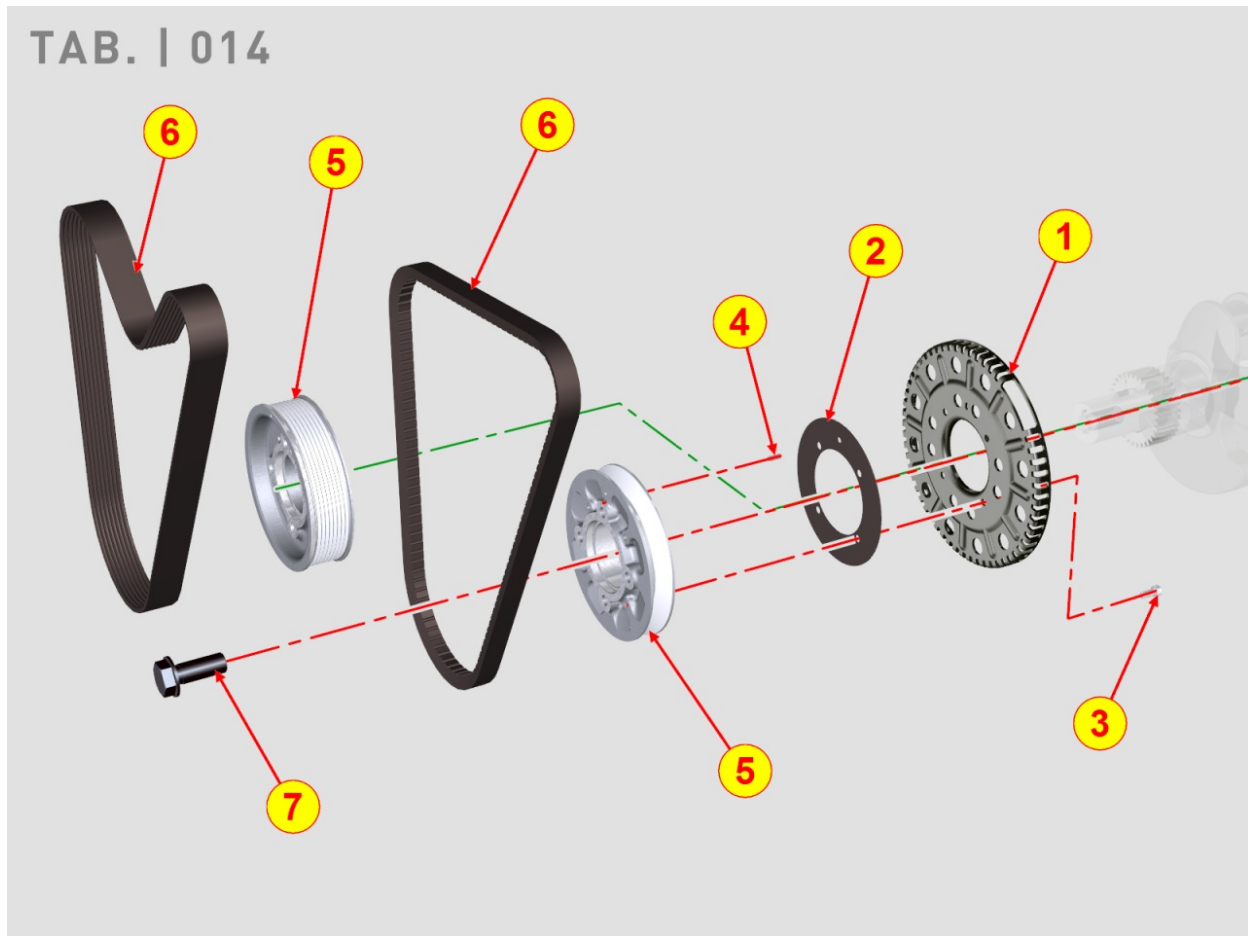

8014700110 - PULLEYS / BELT

Pos	Kit	Included In	Code	Description	Qty	Old Code	Tech. Info
1			ED0078151320-S	SPEED WHEEL	1		
2			ED0034301760-S	DEADENING DISK	1		
3			ED0097301070-S	VITE TCEI 6X14-5931-8G+ZN.B	4		
4			ED0084000480-S	PARAL.PIN	1		
5			ED0069754840-S	POLY-V ENGINE PULLEY RAT.1:1.3	1		
6			ED0024404860-S	POLY V BELT	1		
7			ED0098653190-S	CRANKSHAFT BOLT	1