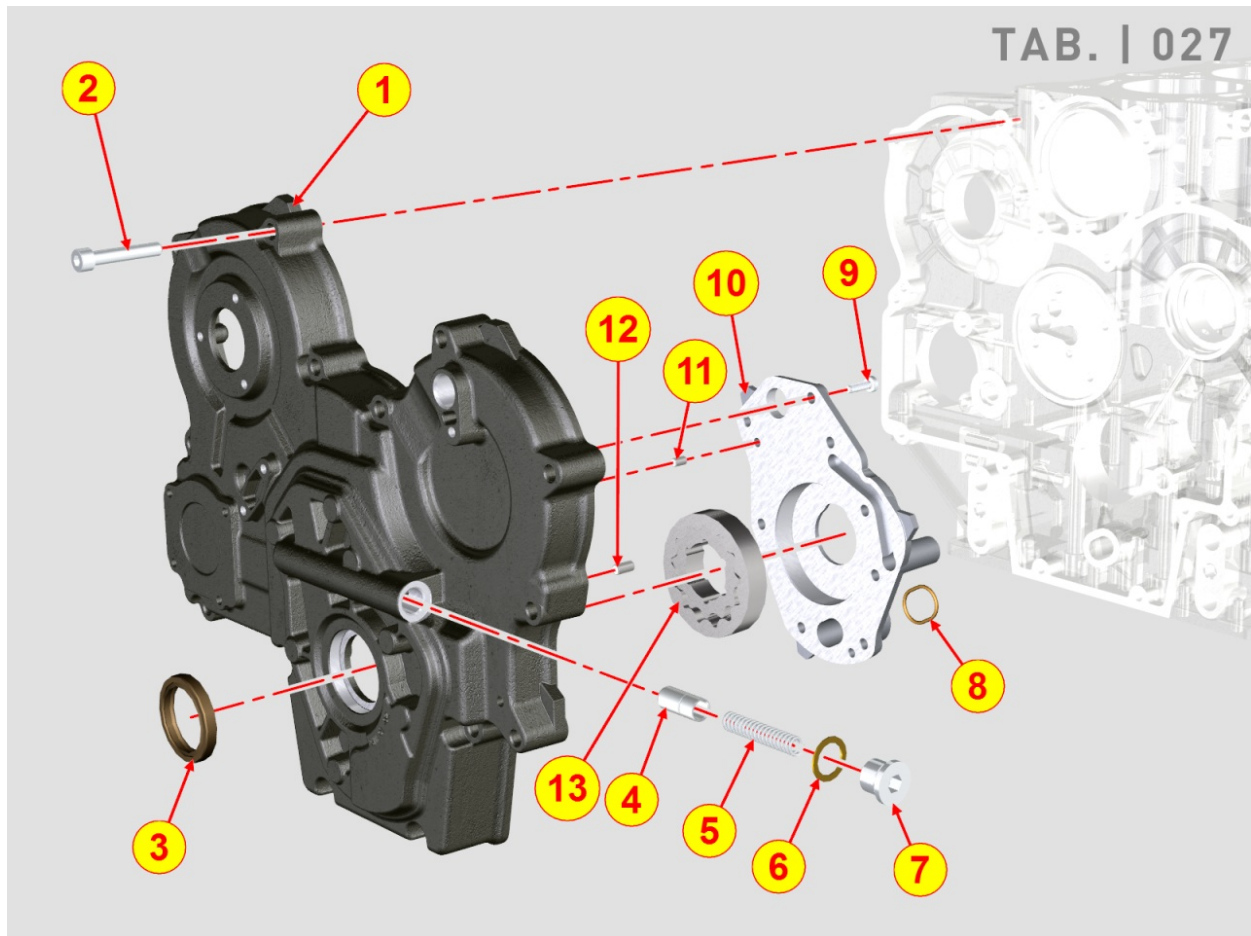

8027700200 - TIMING SYSTEM CLOSURE PLATE

Pos	Kit	Included In	Code	Description	Qty	Old Code	Tech. Info
1	(A)		ED0066580390-S	OIL PUMP CARTER ASSY	1		
2			ED0097300320-S	SOC HEAD CAP SCR M8X45L 8.8	15		
3			ED0012135500-S	OIL SEAL RING38X50X7 CHO	1		
4	(A)		ED0064950840-S	CURSOR FOR BY-PASS OIL	1		
5	(A)		ED0056250300-S	SPRING	1		
6	(A)		ED0046700190-S	COPPER WASHER D22X16.2 1	1		
7	(A)		ED0090150110-S	CAP	1		
8			ED0012000810-S	OR 3100 D2000	1		
9	(A)			Pos. 1			
10	(A)			Pos. 1			
11	(A)			Pos. 1			
12			ED0084000200-S	SPINA CIL.D.6X12 UNI 1707	2		
13	(A)			Pos. 1