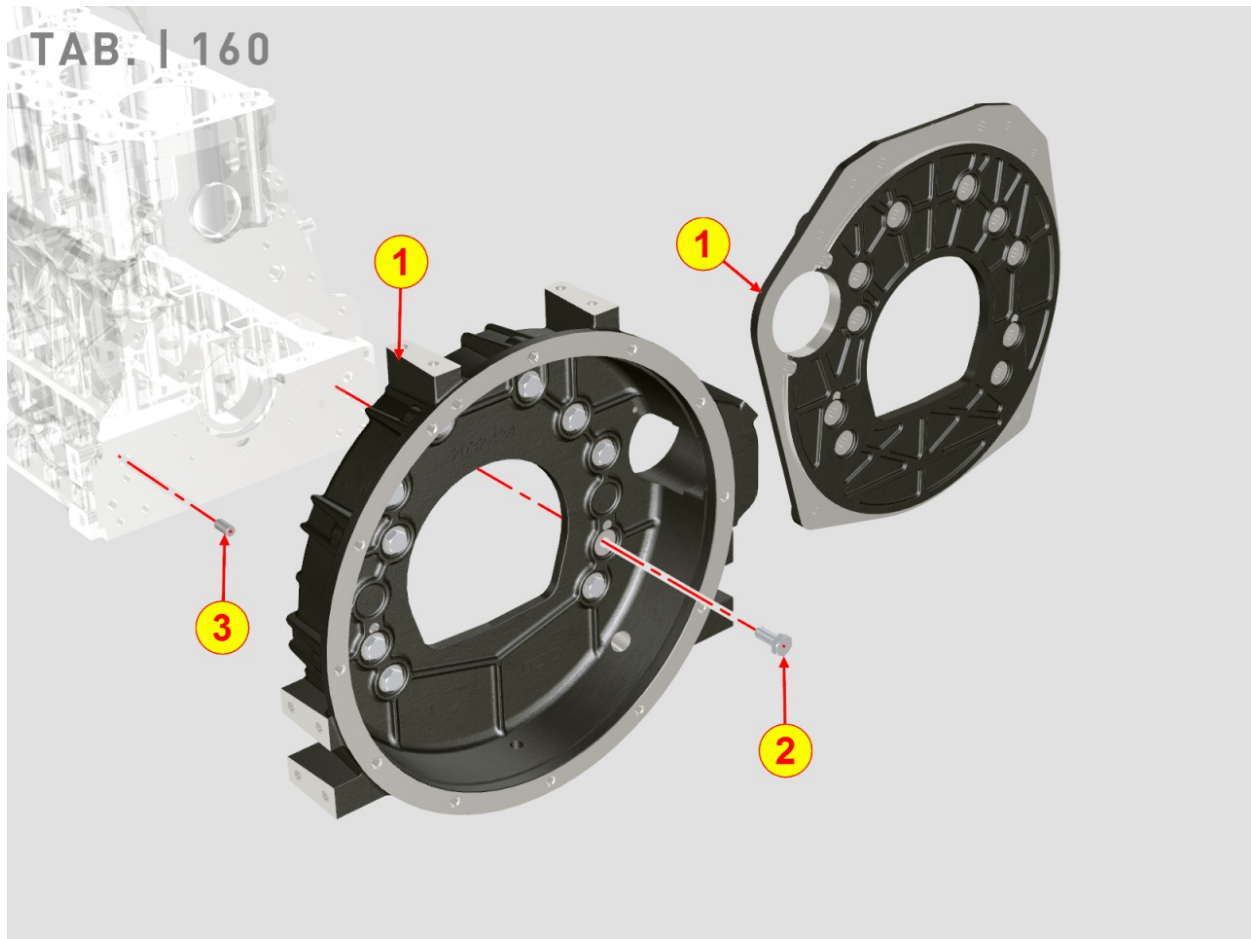

8160700090 - ENGINE BELL / BACKPLATE

Pos	Kit	Included In	Code	Description	Qty	Old Code	Tech. Info
1			ED0020324490-S	FLANGING BELL SAE4	1		
2			ED0017800310-S	VITE TE.10X25-5739-8G+ZN.B	10		
3			ED0084001080-S	DOWEL PIN D.10X20 UNI 1707	2