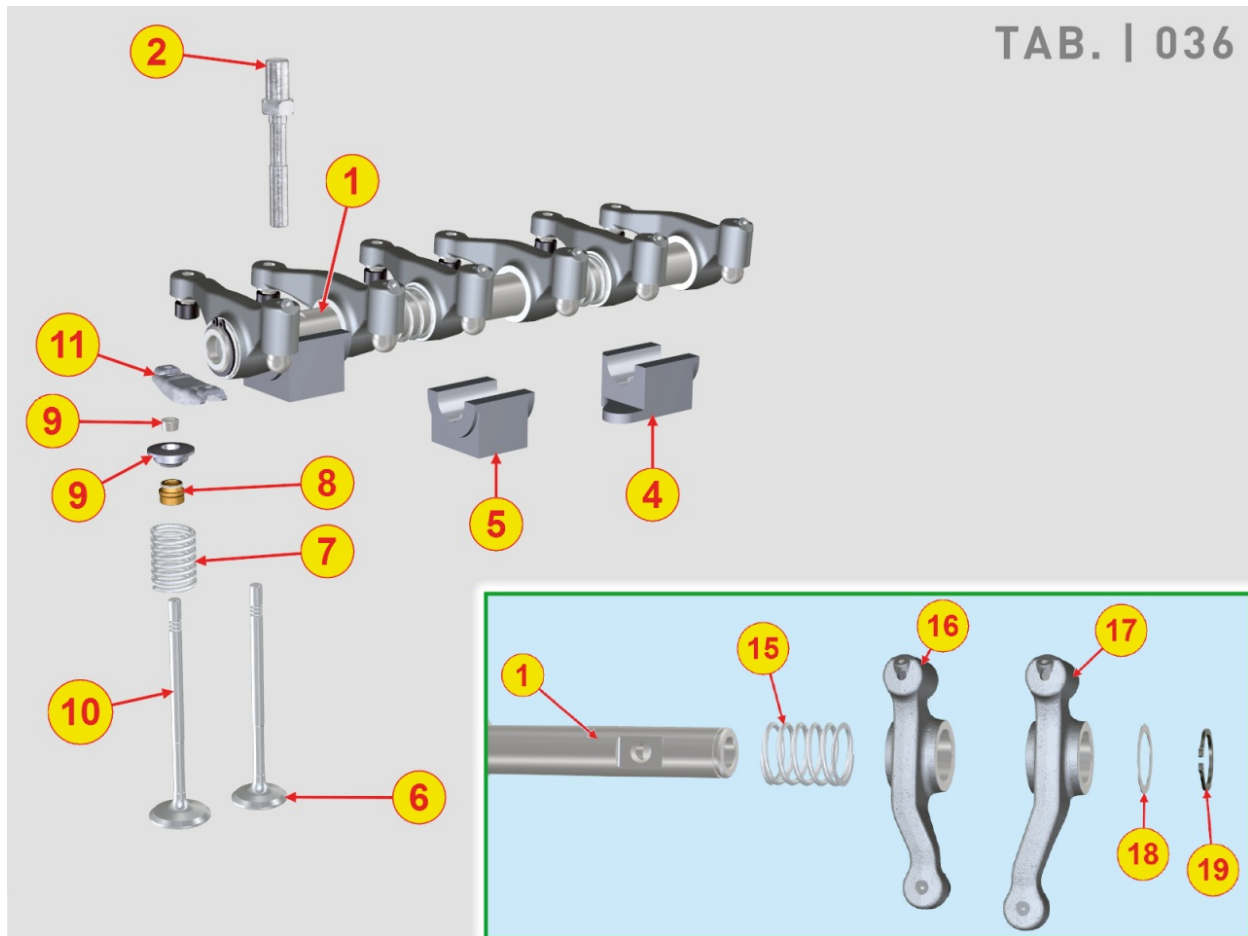

8036700210 - ROCKER ARMS / VALVES

TAB. | 036

Pos	Kit	Included In	Code	Description	Qty	Old Code	Tech. Info
1	(A)		ED0060452120-S	ROCKER ARM ASSY KDI1903	1		
2			ED0098202530-S	SCREW	3		
3		(A)		pos. 1			
4		(A)		pos. 1			
5		(A)		pos. 1			
6			ED0096851910-S	EXHAUST VALVE	6		
7			ED0057551850-S	SPRING	12		
8			ED0012611300-S	SEAL RING	12		
9			ED0064101450-S	RETAINER ASS.Y KDI	12/16		
10			ED0096521970-S	INLET VALVE	6		
11			ED0021831240-S	VALVE BRIDGE	6		
15		(A)	ED0056150170-S	ROCKER ARM SHAFT SPRING	2		
16		(A)	ED0015413320-S	EXHAUST ROCKER ARM	3		⚠
17		(A)	ED0015413310-S	INTAKE ROCKER ARM	3		⚠
18		(A)	ED0077012830-S	ROCKER ARM PIN WASHER	2		
19		(A)	ED0012401020-S	SEEGER RING	2