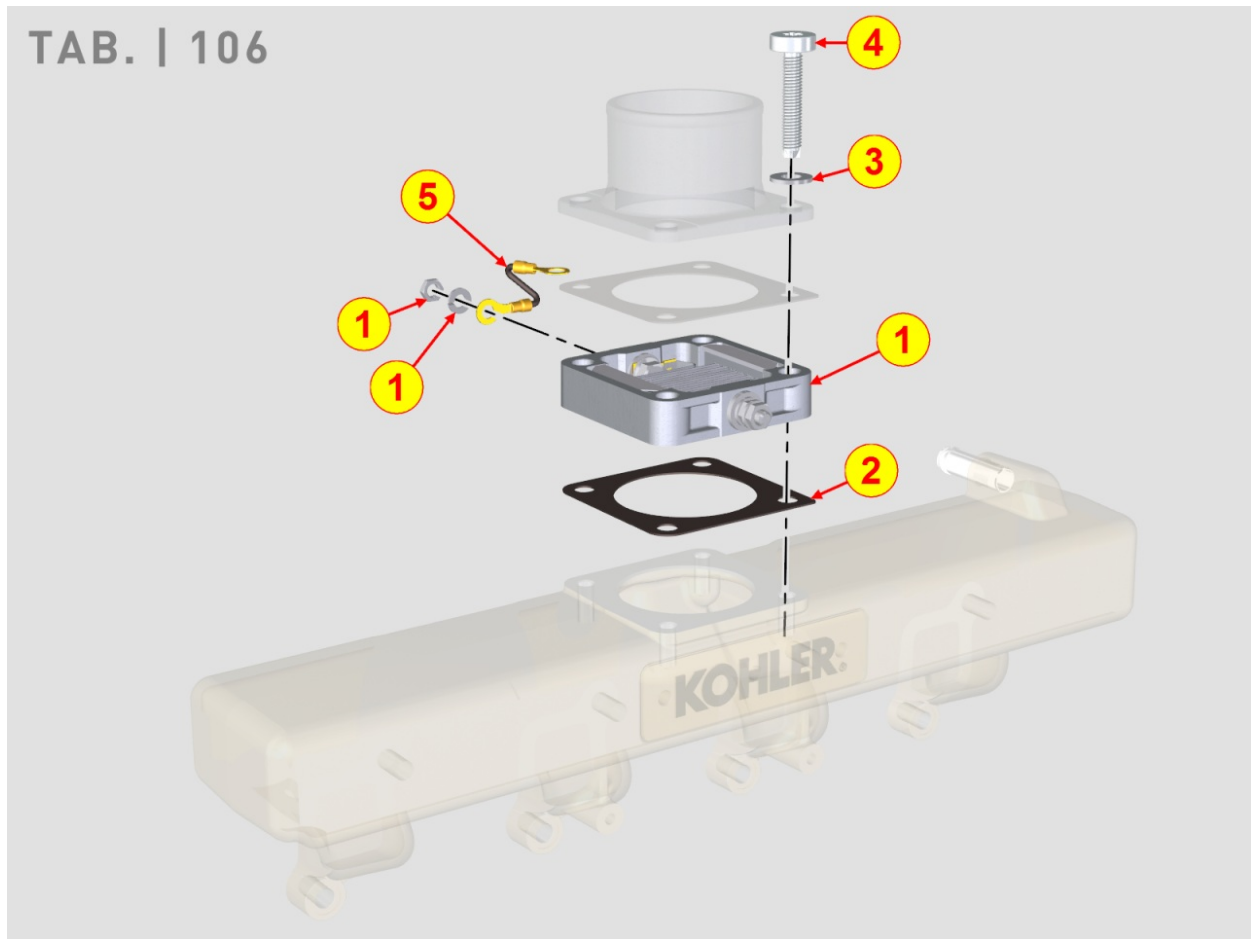

8106700050 - GLOW PLUGS / CONTROL UNIT

Pos	Kit	Included In	Code	Description	Qty	Old Code	Tech. Info
4			ED0097610480-S	SELF TAPPING SCREW M8x22	4		

8140700010 - HYDRAULIC PUMP ADAPTER ON 3rd PTO

Pos	Kit	Included In	Code	Description	Qty	Old Code	Tech. Info
1			ED0097304670-S	CYL.HE.SOC.SCREW M8X25 DRI-LO	3		
2			ED0026500670-S	MACHINED 3PTO COVER	1		
3			ED0045802550-S	3RD PTO GASKET	1		