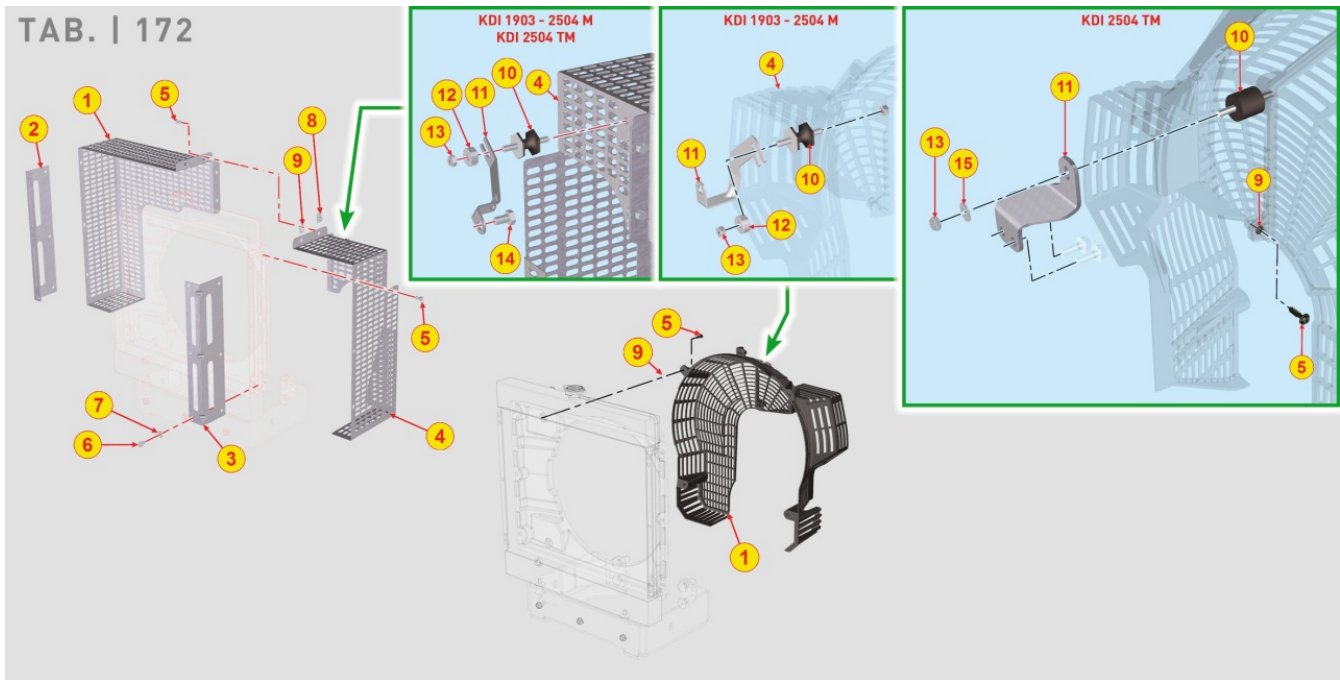

8172700050 - FAN GUARD

Pos	Kit	Included In	Code	Description	Qty	Old Code	Tech. Info
1			ED0069278450-S	FAN GUA. ALTERN. SIDE ASSY	1		
4			ED0069278460-S	FAN GUA.INTA.MANIF.SIDE ASSY	1		
5			ED0098202470-S	CAPTIVE SCREW M6	16		⚠
7			ED0076250700-S	PLAIN WASHER 6X16X1	16		⚠
8			ED0032060870-S	DADO/NUT 10	4		⚠
9			ED0076253830-S	CAPTIVE WASHER	16		⚠