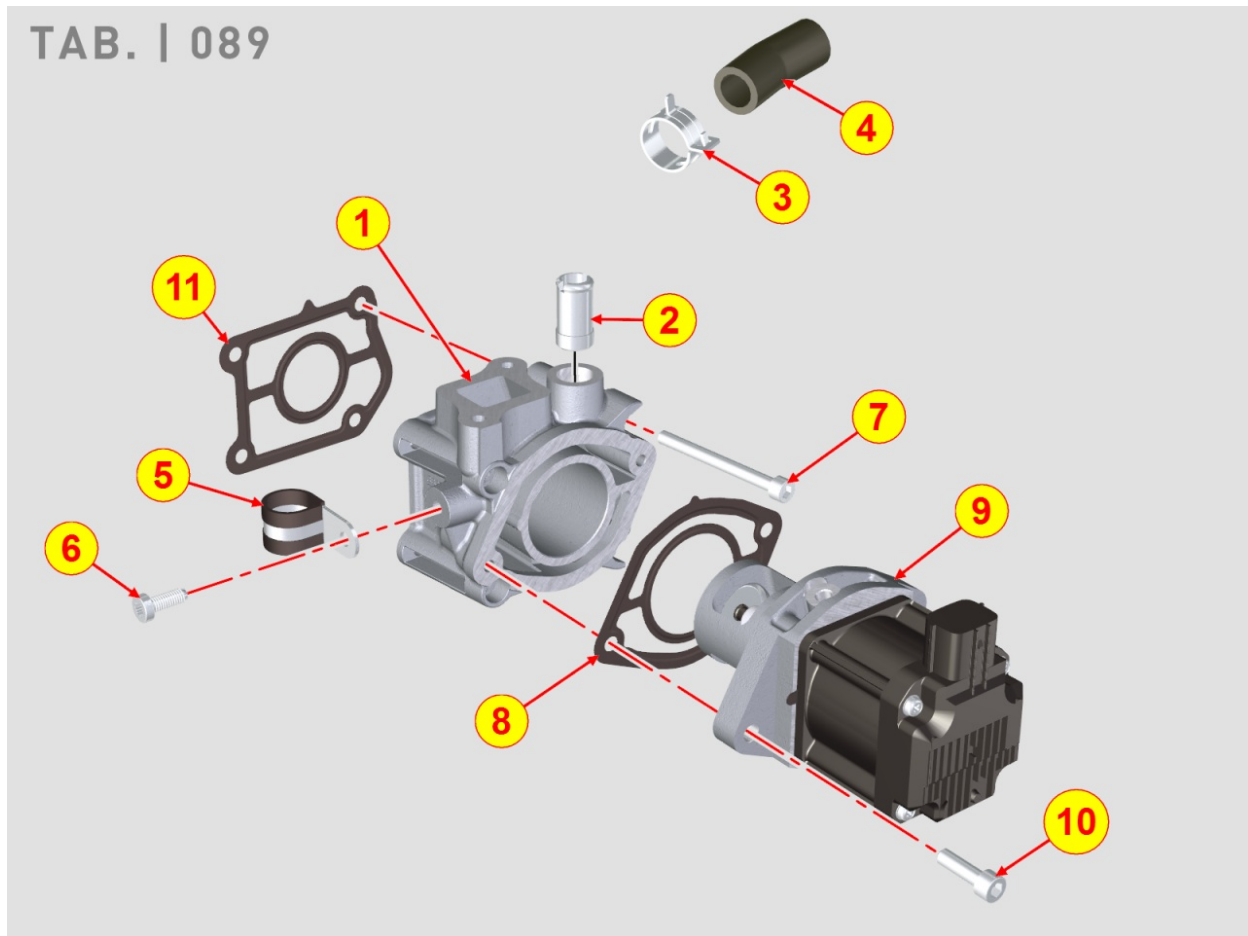

8089700120 - EGR VALVE

Pos	Kit	Included In	Code	Description	Qty	Old Code	Tech. Info
1			ED0038651430-S	EGR FLANGE	1		
2			ED0072850010-S	WATER CONNECTION	1		
2		(A)		Pos. 1			
3			ED0036302420-S	SPRING BEND CLAMP D.23	2		
4			ED0093055730-S	HOSE, EGR COOLER-EGR FL.CONN.	1		
5			ED0036302000-S	FASCETTA/CLAMP N	1		
5			ED0036172540-S	CLAMP	1		
6			ED0097610450-S	SELF TAPPING SCREW M6X16 TSN	1		
7			ED0097320900-S	VITE TCEI 6X65 UNI5931 8G+Zn.b	4		
8			ED0047600630-S	GASKET	1		
9			ED0097001860-S	EGR VALVE	1		
10			ED0017601310-S	SCREW	2		
11			ED0047600660-S	GASKET	1