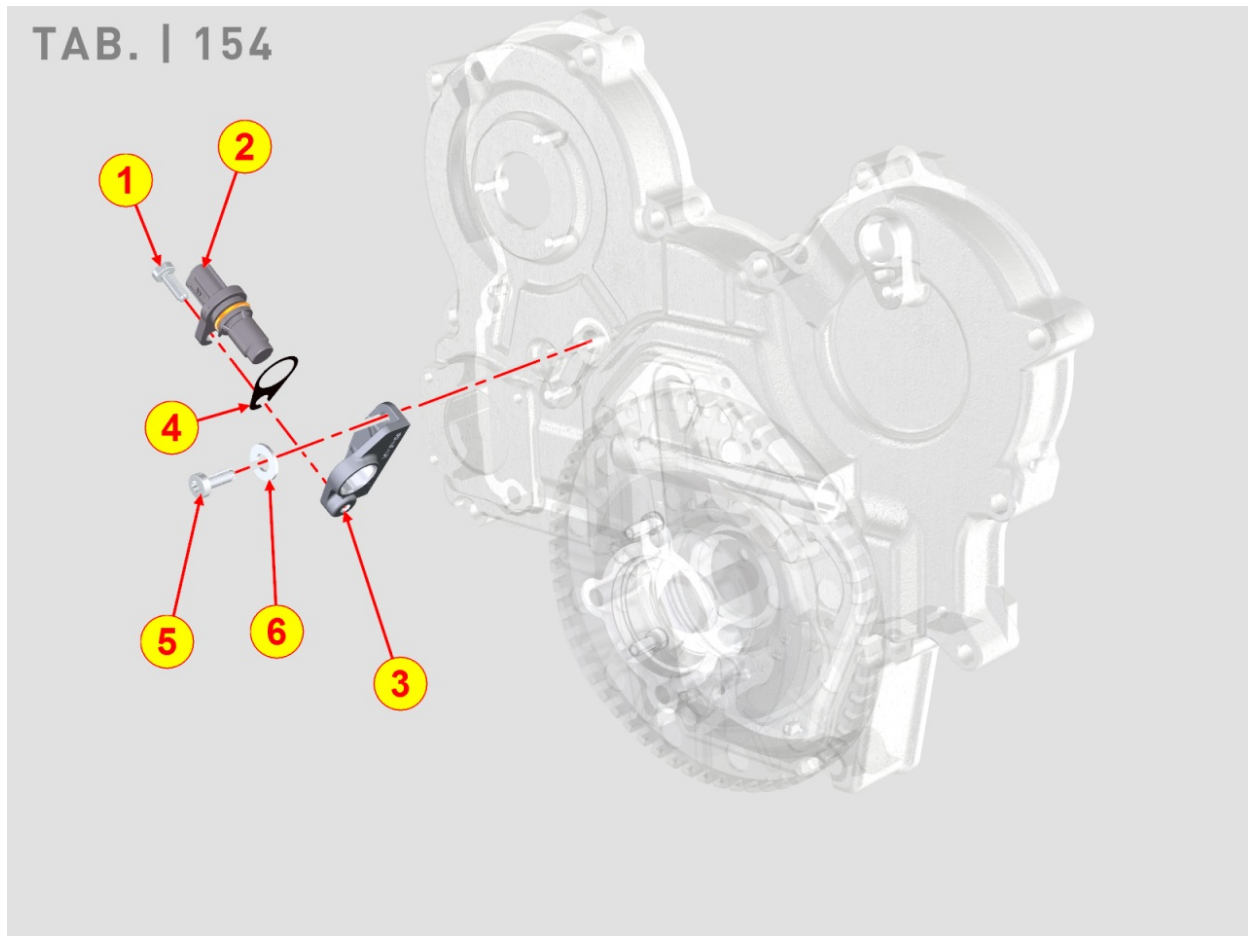

8154700020 - INJECTION PUMPS SENSOR

Pos	Kit	Included In	Code	Description	Qty	Old Code	Tech. Info
1			ED0097300100-S	SOC HEAD CAP SCR M6X16L STEEL	1		
2			ED0080891600-S	CRANK SENSORE	1		
3			ED0085464310-S	SPEED SENSOR BRACKET	1		
4			ED0051511460-S	SPEED SENSOR SHEET METAL SPAC.	1		
5			ED0097610460-S	SELF TAPPING SCREW M6X20	2		
6			ED0076252130-S	WASHER	2