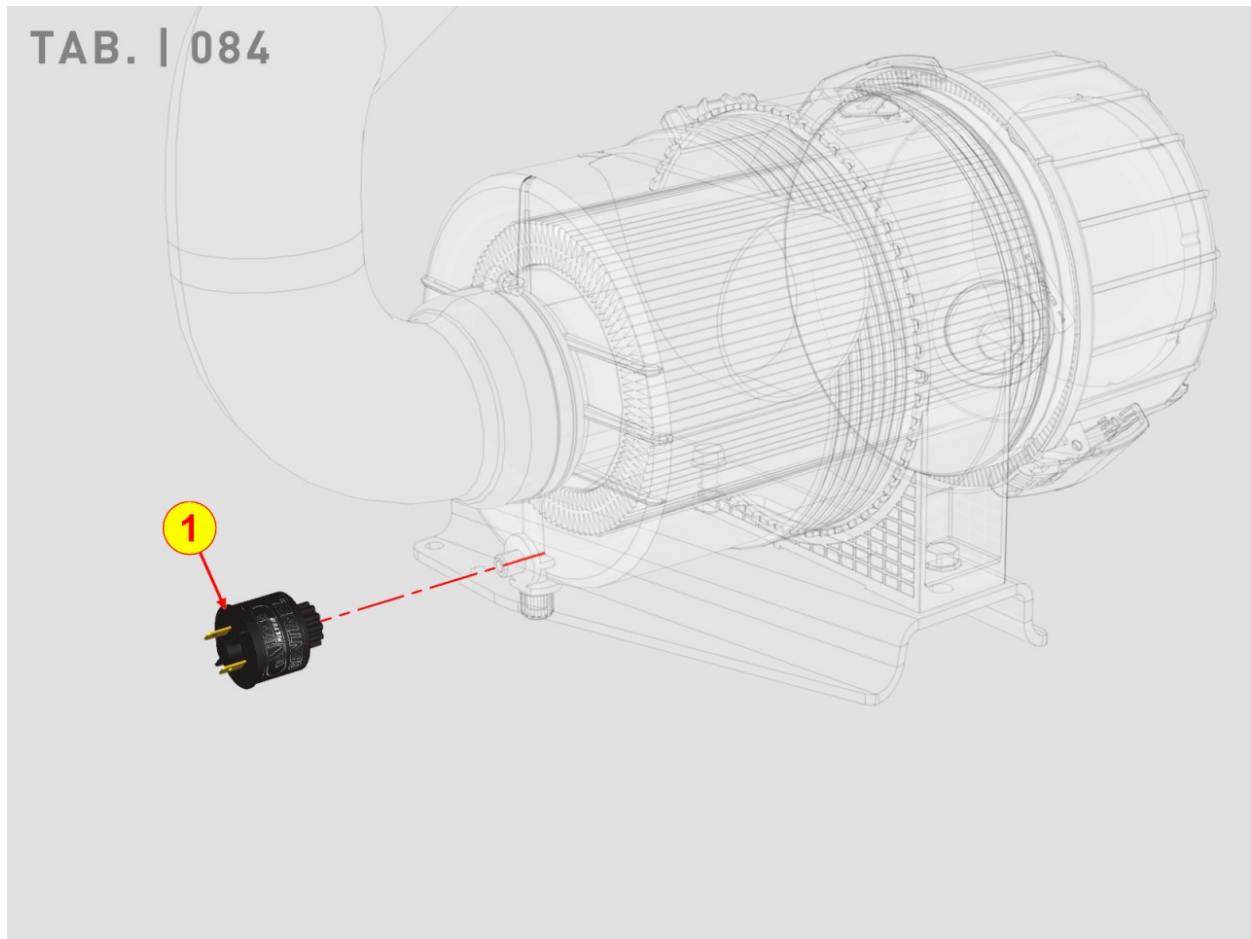

8084700010 - DUST INDICATOR

Pos	Kit	Included In	Code	Description	Qty	Old Code	Tech. Info
1			ED0083450740-S	CLOGGING INDICATOR	1