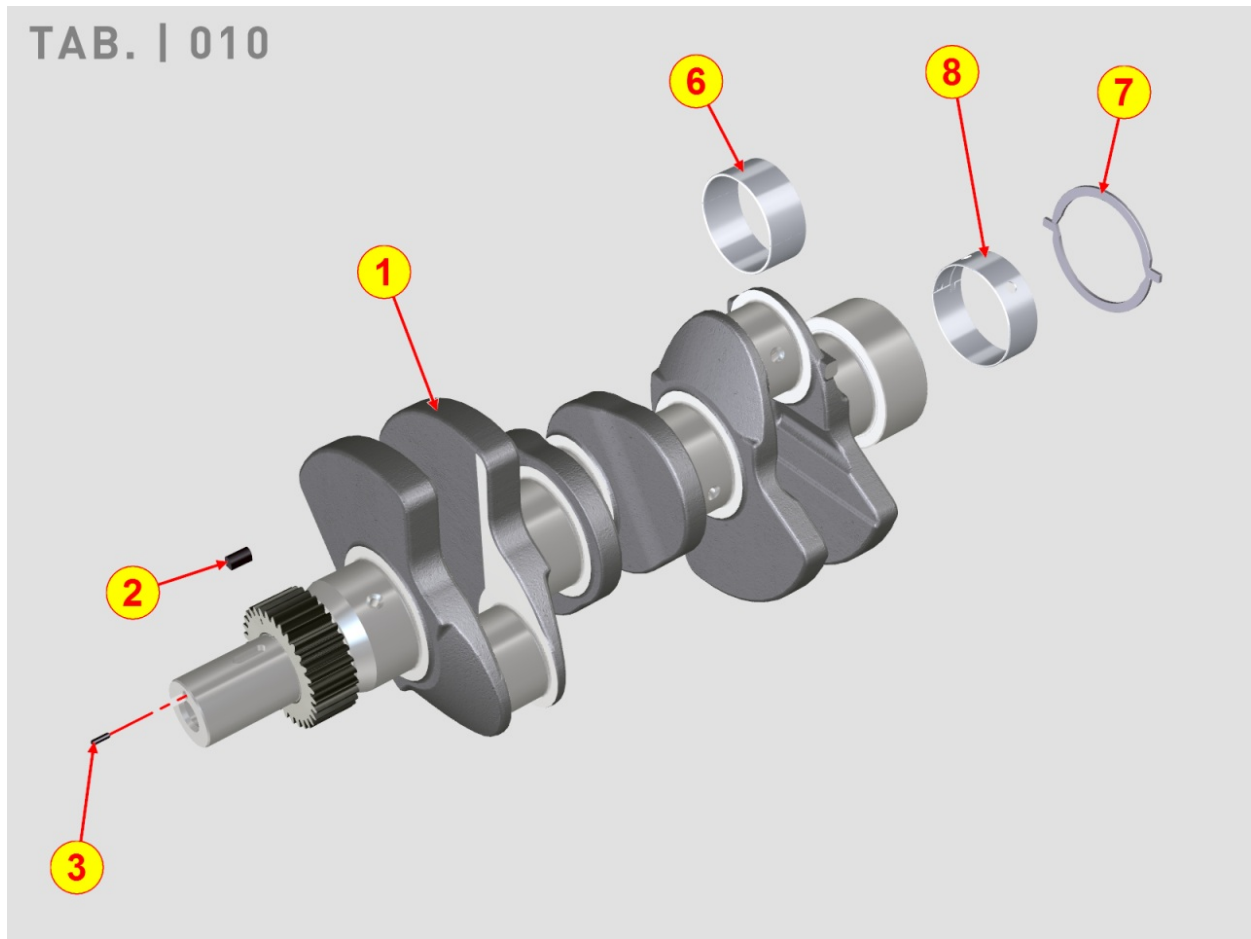

8010700050 - CRANKSHAFT

Pos	Kit	Included In	Code	Description	Qty	Old Code	Tech. Info
1	A		ED0010508850-S	CRANKSHAFT KDI1903 S/P ASS.Y (W.O.PTO)	1		
2		(A)	ED0022801550-S	KEY	1		
3		(A)	ED0084000480-S	PARAL.PIN	1		
6		(A)		801170...0			
7		(A)		802070...0			
8		(A)		802070...0