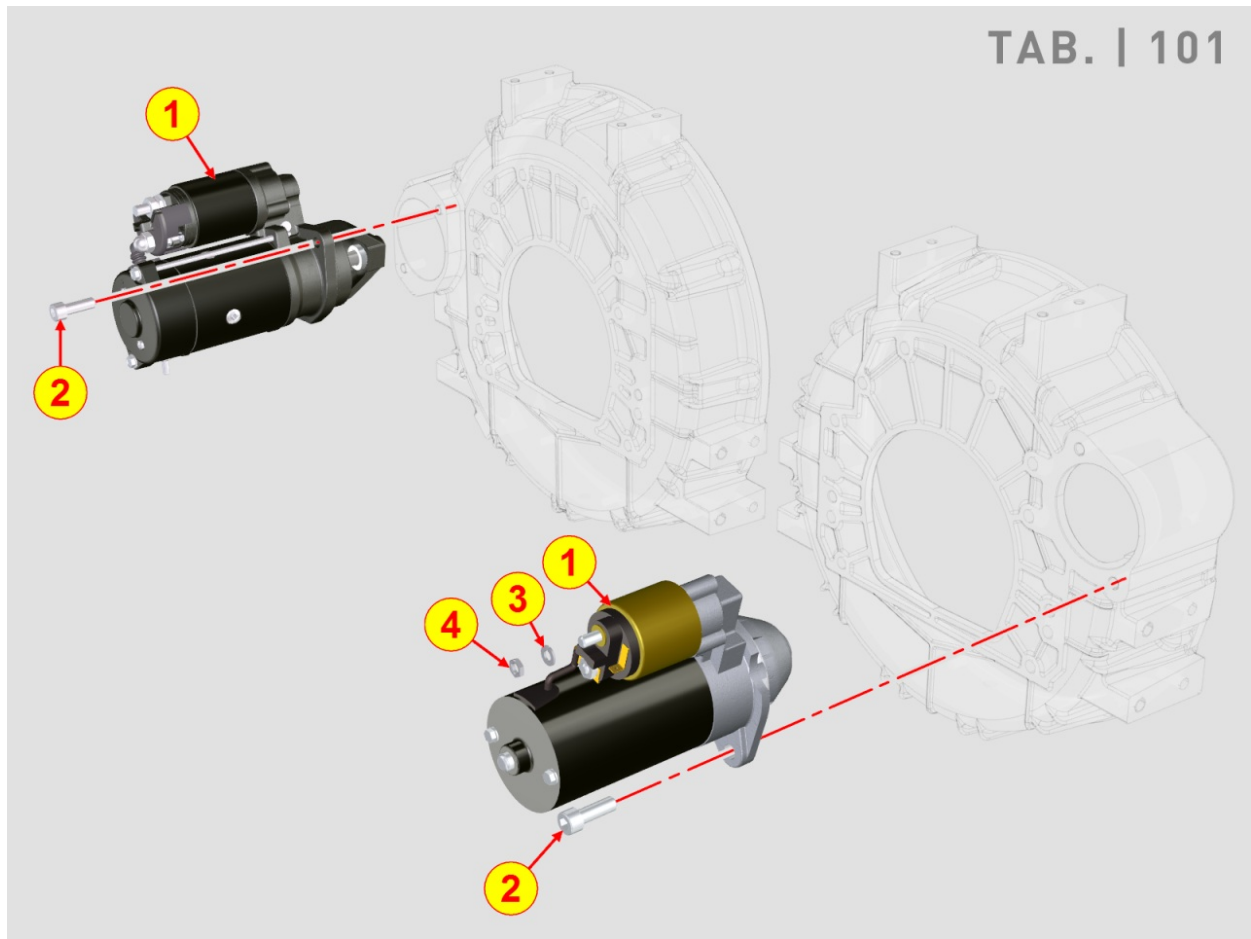

8101700010 - STARTING MOTOR

Pos	Kit	Included In	Code	Description	Qty	Old Code	Tech. Info
1			ED0058402810-S	STARTING MOTOR	1		
2			ED0097300450-S	VITE TCEI 10X30-5931-12.9+dac	2		
3			ED0075650070-S	SPRING WASHER D14.2/8.2	1		
4			ED0032400180-S	HEX NUT M8 1.25P STEEL 8	1