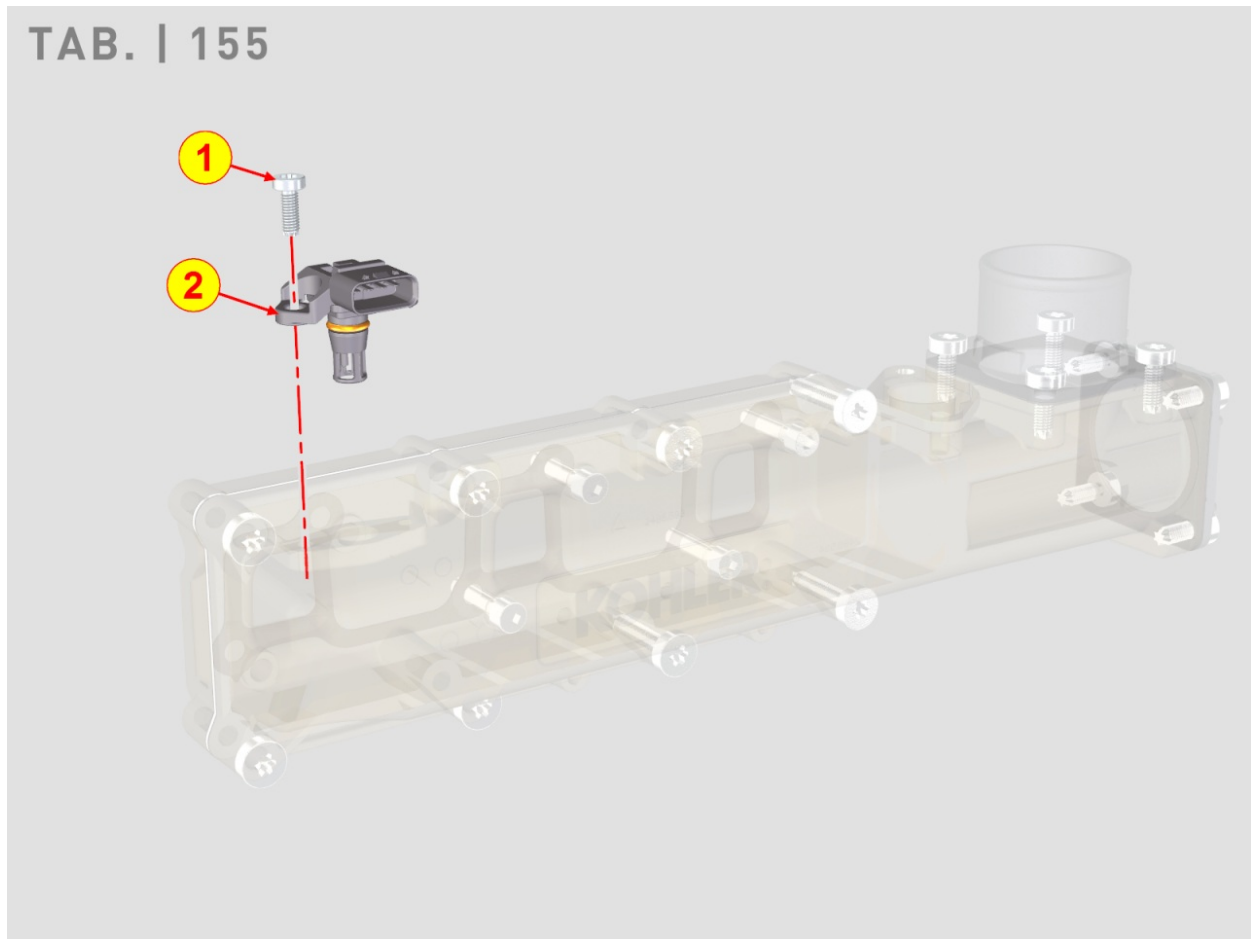

8155700010 - T-MAP SENSOR

Pos	Kit	Included In	Code	Description	Qty	Old Code	Tech. Info
1			ED0097610450-S	SELF TAPPING SCREW M6X16 TSN	2		
2			ED0080891620-S	T-MAP SENSOR	1