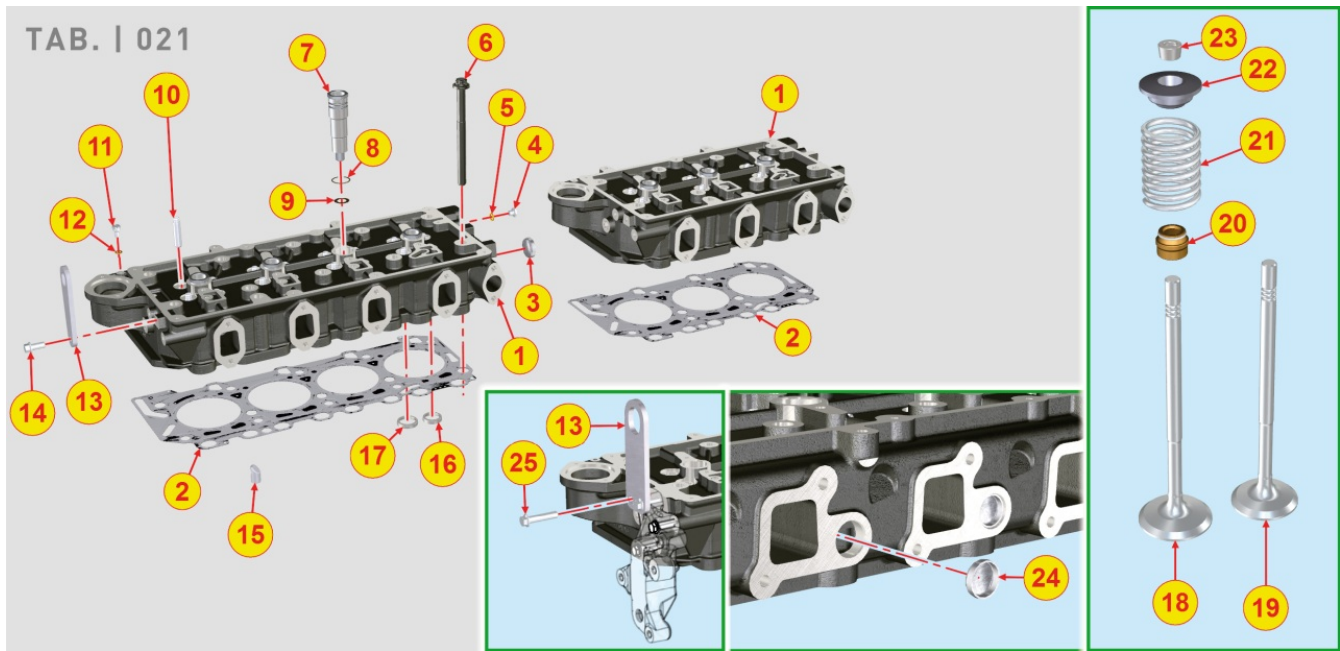

8021700630 - CYLINDER HEAD

Pos	Kit	Included In	Code	Description	Qty	Old Code	Tech. Info
1	(A)		ED0092019650-S	CYLINDER HEAD ASSY KDI1903	1		⚠
2			ED0047310660-S	CYLINDER HEAD GASKET TH.0,85	1		⚠
2			ED0047310670-S	CYLINDER HEAD GASKET TH.0,95	1		⚠
2			ED0047310680-S	CYLINDER HEAD GASKET TH.1,05	1		⚠
3	(A)		ED0089900220-S	PLUG D.30	1		
4			ED0089650370-S	CAP	1		
5			ED0046700580-S	COPPER WASHER 8,2X12X1,5	1		
6			ED0098202660-S	CYLINDER HEAD FIXING SCREW	8		
7	(A)		ED0021101400-S	INJECTOR SLEEVE	3		
8	(A)		ED0012004090-S	O-RING	6		
9	(A)		ED0046701470-S	INJECTOR SLEEVE GASKET	3		
10	(A)		ED0048452830-S	VALVE GUIDE	12		
11			ED0090800370-S	TAPPO DISAREAZIONE	1		
12			ED0046700010-S	COPPER WASHER D10/6.2 1THK	1		
13			ED0085464680-S	BRACKET	2		⚠
14			ED0017701110-S	FLG.HEX HEAD SCREW M8X18	2		⚠
15			ED0019705140-S	THIMBLE	2		
16	(A)		ED0080003480-S	EXHAUST VALVE SEAT	6		
17	(A)		ED0080003470-S	INTAKE VALVE SEAT	6		
18	(A)			803670...0			
19	(A)			803670...0			
20	(A)			803670...0			
21	(A)			803670...0			
22	(A)			803670...0			
23	(A)			803670...0			
24	(A)		ED0090801080-S	PLUG	2		
25			ED0017700110-S	BOLT	2