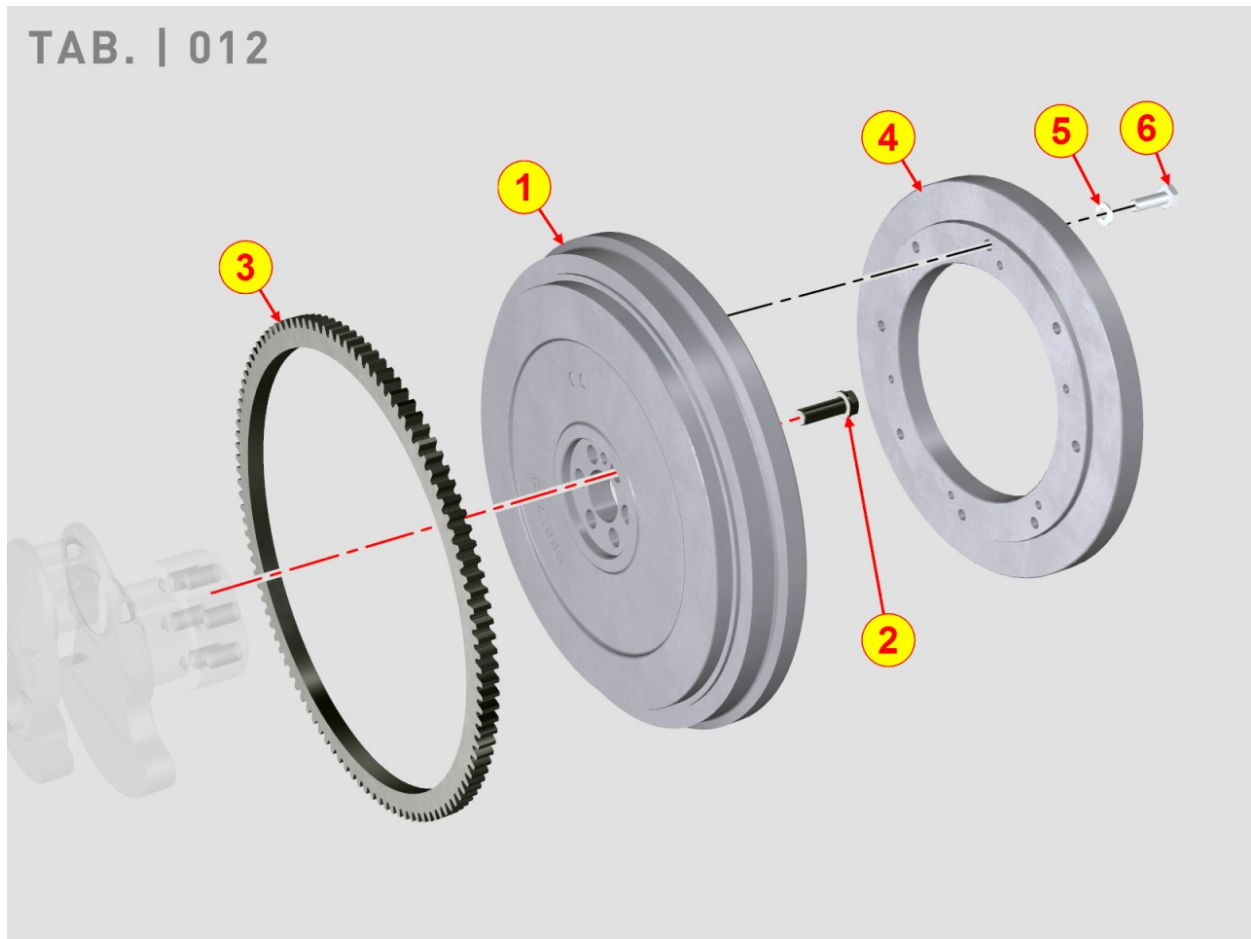

8012700030 - FLYWHEEL

Pos	Kit	Included In	Code	Description	Qty	Old Code	Tech. Info
1	A		ED0098816860-S	COMPLETE FLYW.SAE 7"1/2	1		
2			ED0018620890-S	BOLT	6		
3		(A)	ED0028162450-S	RING GEAR	1