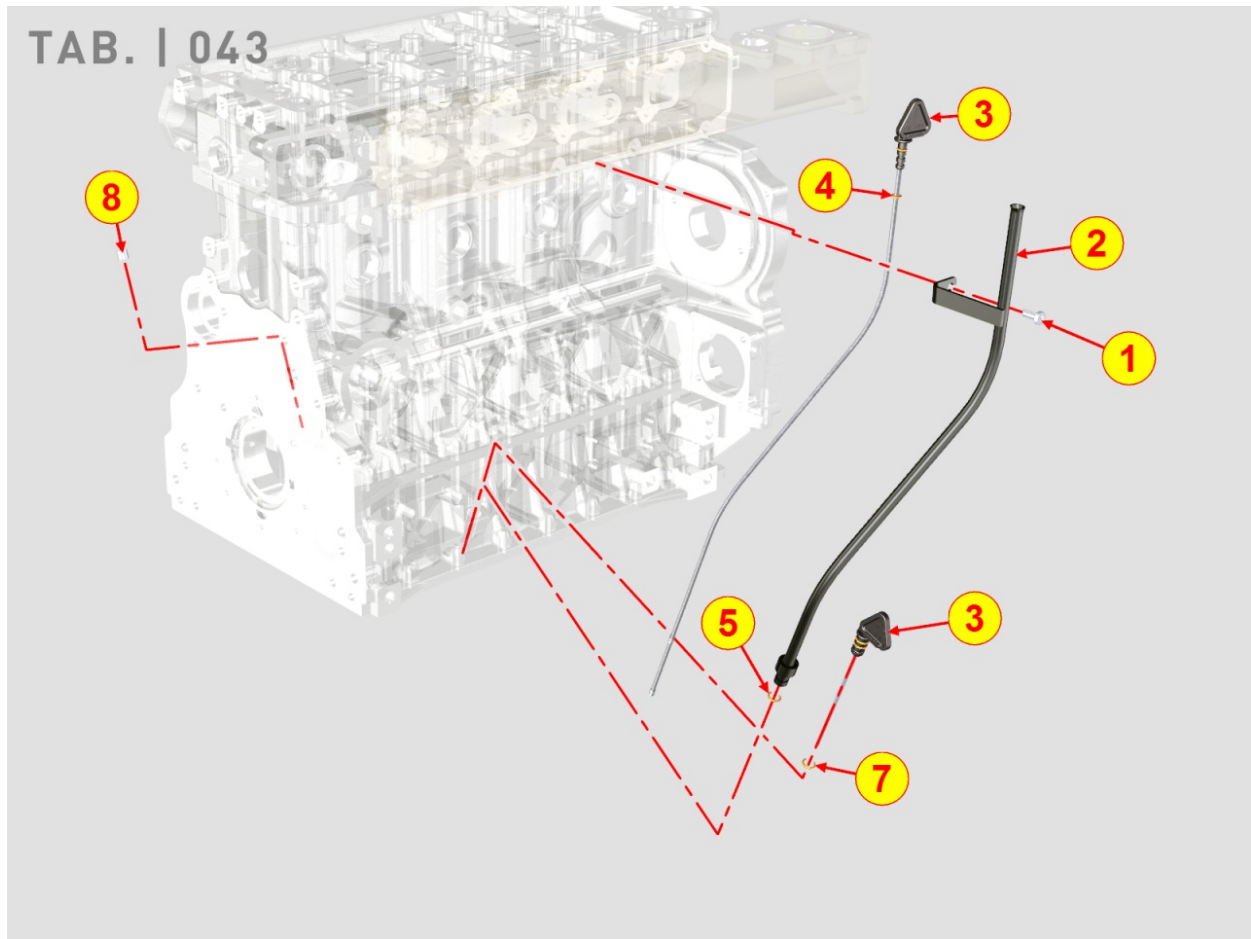

8043700160 - OIL DIPSTICK

Pos	Kit	Included In	Code	Description	Qty	Old Code	Tech. Info
3	A		ED0014005650-S	DIPSTICK	1		
8			ED0090802850-S	PLUG AVSEAL D12 02964-01215	1