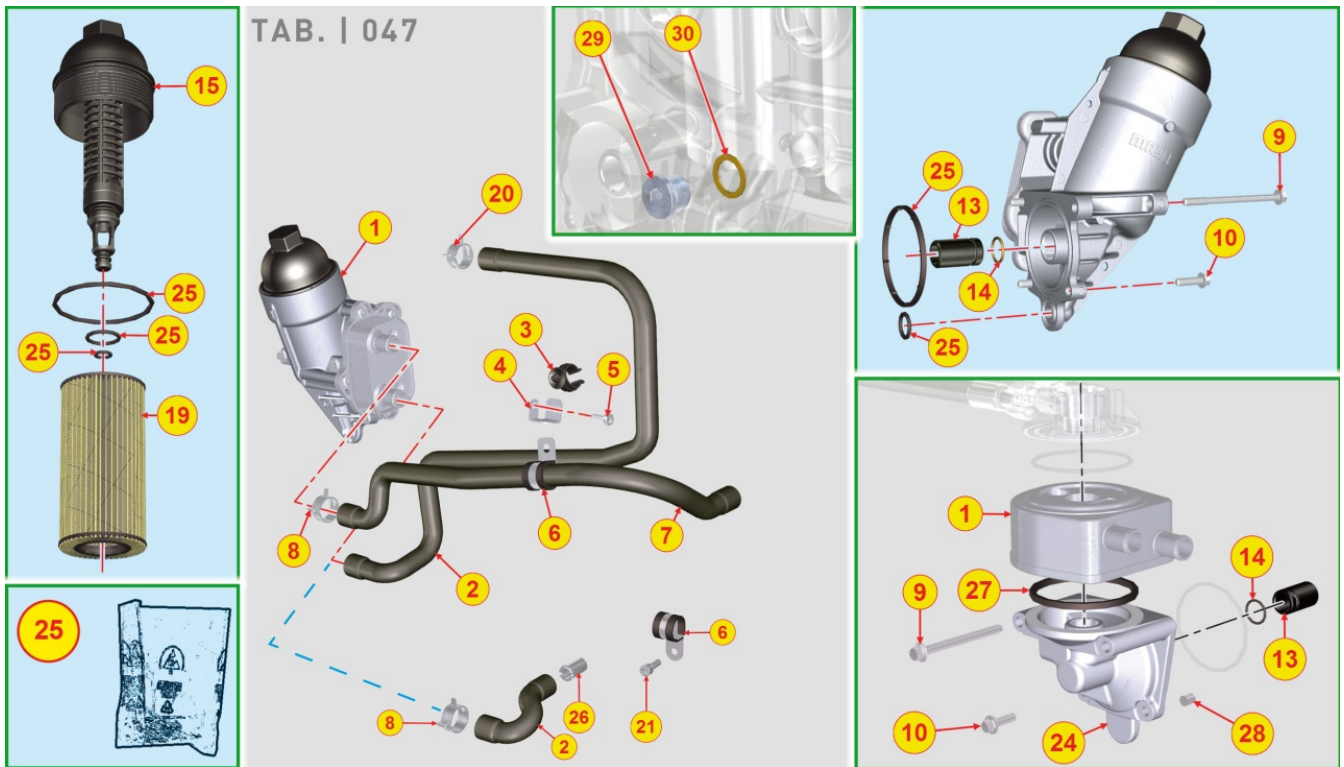

8047700030 - OIL COOLER

Pos	Kit	Included In	Code	Description	Qty	Old Code	Tech. Info
1	(A)		ED0037401690-S	OIL COOLER	1		
3			ED0036172500-S	D.20 CLAMP	1		
4			ED0063602310-S	SUPPORT RUBBER PIPE PLATE	1		
5			ED0097610450-S	SELF TAPPING SCREW M6X16 TSN	1		
6			ED0036172490-S	HOSE D.20 CLAMP	1		
7			ED0093055690-S	WAT.HOSE CON.EGR COOL.-OIL CO.	1		
7			ED0093055700-S	WAT.HOSE CON.OIL COOL.-WAT.PU	1		
8			ED0036302450-S	SPRING BEND CLAMP D.25	2		
9			ED0017601930-S	HEXAG.HEAD SCREW M6X85 W FLANG	2		
10			ED0017601310-S	SCREW	2		
13			ED0072650700-S	OIL COOLER UNION	1		
14			ED0012004180-S	O-RING	1		
15		(A)	ED0027505400-S	OIL FILTER COVER	1		
19	(B)	(A)	ED0021750010-S	OIL FILTER CARTRIDGE	1	ED0021753090-S	
20			ED0036302420-S	SPRING BEND CLAMP D.23	2		
25		(A) (B)	ED0081802150-S	KIT SEAL RINGS	1		
29			ED0090400310-S	HEX PLUG M16X1.5 DIN 908 + ZNB	1		
30			ED0046700190-S	COPPER WASHER D22X16.2 1	1