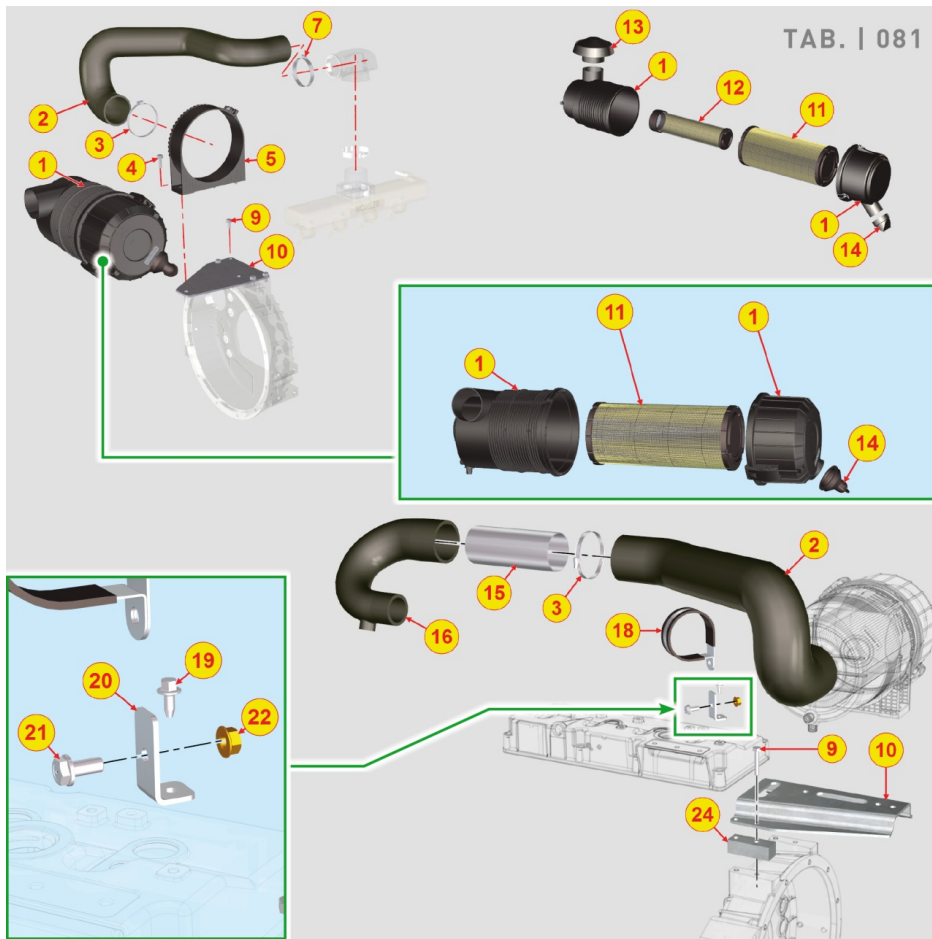

8081700250 - AIR CLEANER

Pos	Kit	Included In	Code	Description	Qty	Old Code	Tech. Info
1	A		ED0037004250-S	AIR CLEANER 7"	1		
2			ED0053652210-S	CONNECTING HOSE	1		
3			ED0036301660-S	HOSE CLAMP	3		
3			ED0036302230-S	FASCETTA A VITE DIN3017-40-60	1		
4			ED0017701560-S	BOLT	2		
5			ED0085457250-S	BRACKET	1		
9			ED0017701110-S	FLG.HEX HEAD SCREW M8X18	2		⚠
10			ED0085464610-S	BRACE	1		
11		(A)	ED0021751260-S	AIR FILTER CARTRIDGE 7"	1		
12		(A)	ED0021751750-S	AIR SAFETY CARTRIDGE 7"	1		
15			ED0095801310-S	CONNECTING HOSE	1		
16			ED0053652200-S	CONNECTING HOSE	1		
18			ED0036172570-S	CLAMP	2		
19			ED0017601300-S	HEX FLANG HEAD SCRE M6X12-8.8+Zn.B	2		
20			ED0085465150-S	BRACKET	2		
22			ED0032402100-S	FLANGED NUT M8X1,25	2		
24			ED0035276850-S	SPACER	2		
25			ED0017700140-S	SCREW 8X45-5737-8G+ZN.B	4