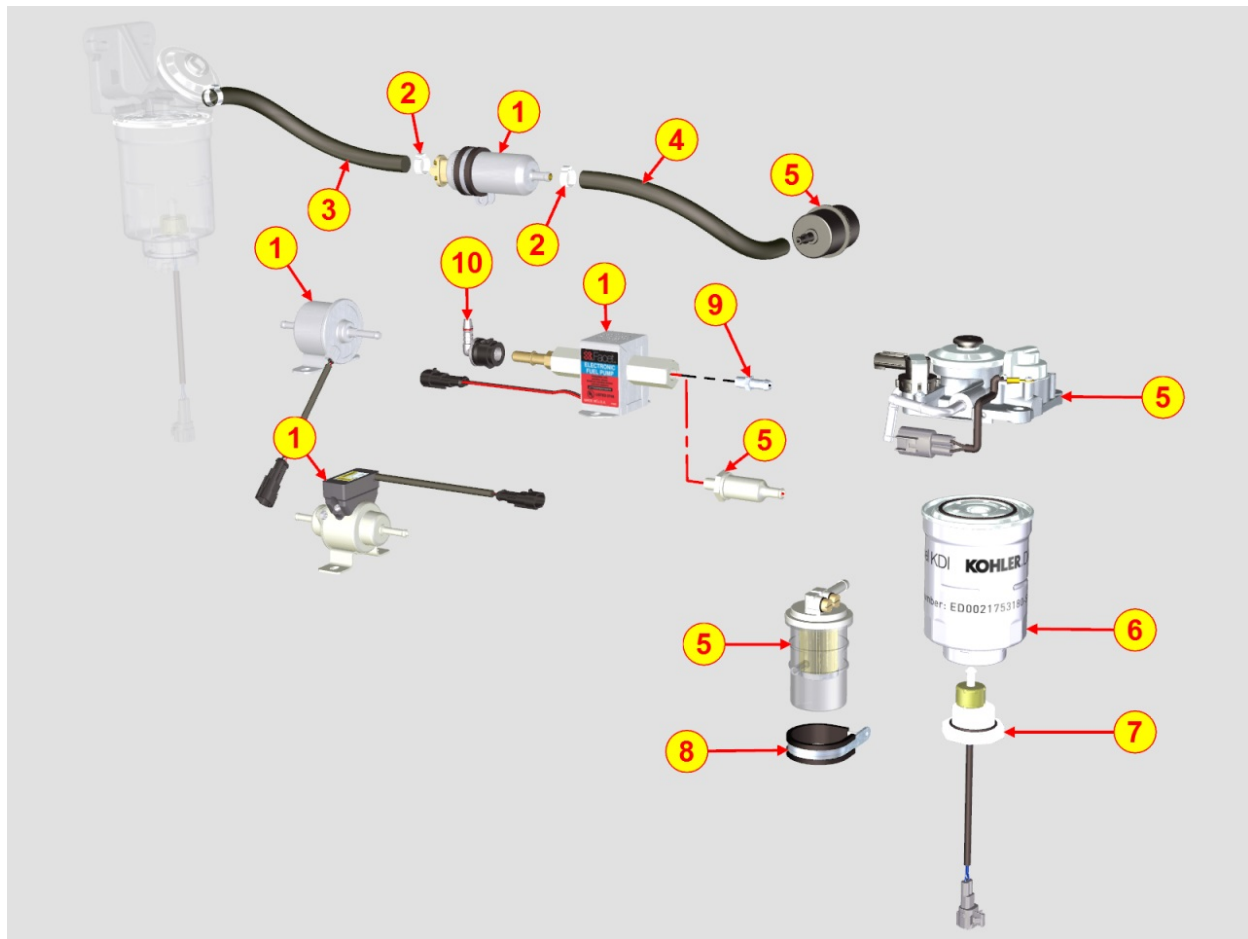

8062700200 - FUEL FEED PUMP

Pos	Kit	Included In	Code	Description	Qty	Old Code	Tech. Info
1	A		ED0065850010-S	ELECT. FUEL PUMP 12V KDI TCR	1		
5			ED0067270580-S	TRASPARENT PRE-FILTER FBN	1		
8			ED0036172480-S	FASCETTA FISS. FILTRO GASOLIO RUBBER LIN	1		
9		(A)	ED0072703130-S	NICKEL PLATED BARB FUEL FITTING	2