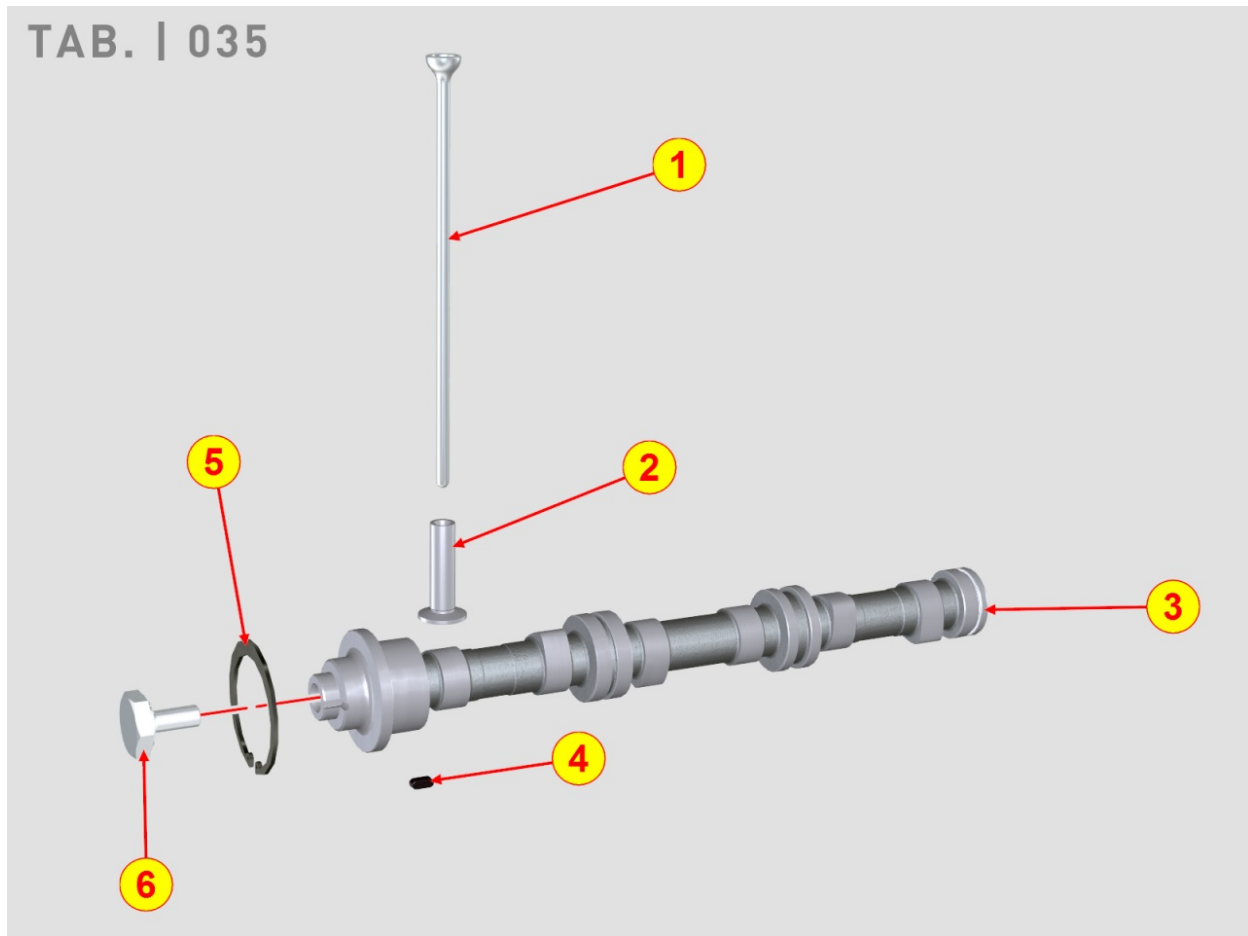

8035700150 - CAMSHAFT

Pos	Kit	Included In	Code	Description	Qty	Old Code	Tech. Info
1			ED0014100010-S	PUSHROD	6		
2			ED0072151820-S	TAPPET	6		
3			ED0010100380-S	CAMSHAFT KDI1903	1		
4			ED0022000020-S	KEY	1		
5			ED0012400570-S	ANELLO SEEG./SNAP R. N 10	1		
6			ED0017801040-S	BOLT	1