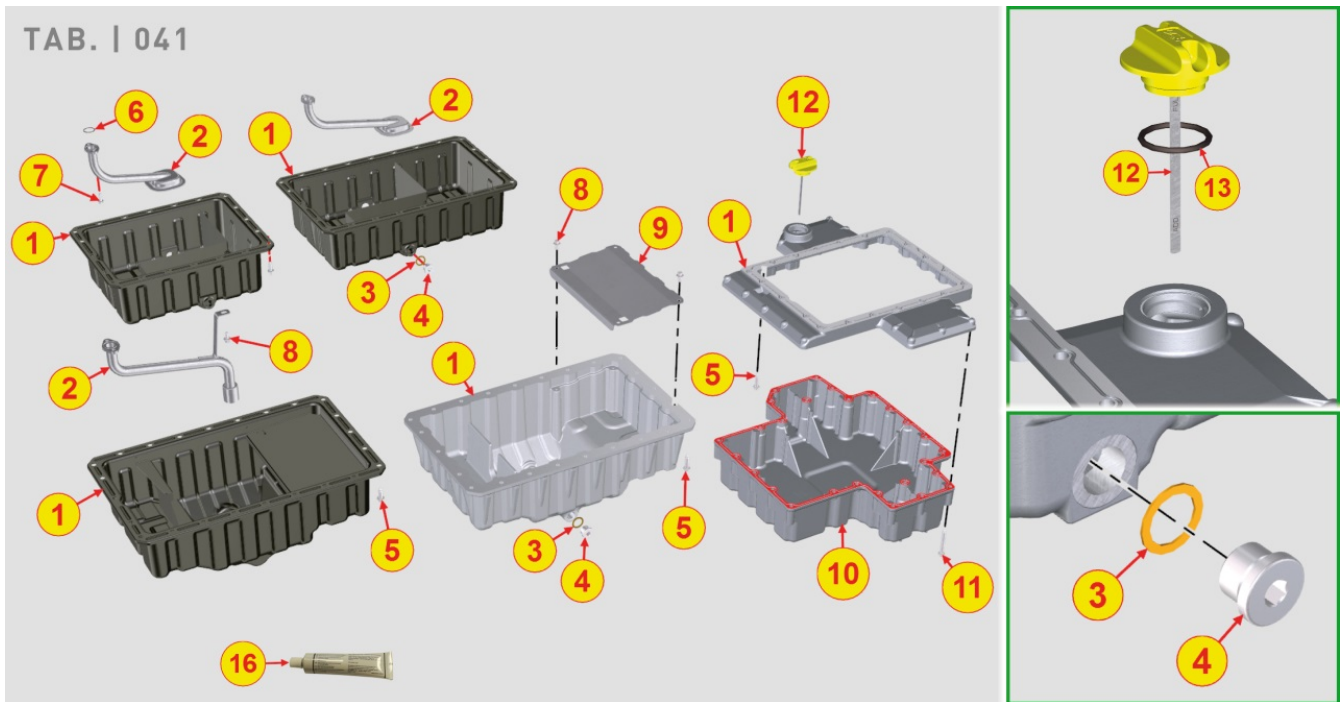

8041700150 - OIL PAN

Pos	Kit	Included In	Code	Description	Qty	Old Code	Tech. Info
1	A		ED0066458300-S	KDI 1903 OIL SUMP ASSY	1		
2			ED0093202270-S	INTAKE PIPE	1		
3		(A)	ED0046700880-S	CUPPER WASHER 18X24X1	2		
4		(A)	ED0090400260-S	PLUG M18x1,5 DIN 908 8.8+ZnB	2		
5			ED0097660060-S	TORX SCREW	20		
6			ED0012002260-S	O RING	1		
7			ED0017601510-S	EXAG,BOLT SCREW M6X16 W.FLANGE	2		
8		(A)	ED0017601960-S	CAPSCREW M6X12	1		
16			ED0047761000-S	GUARN.SILIC/GASKET D	1