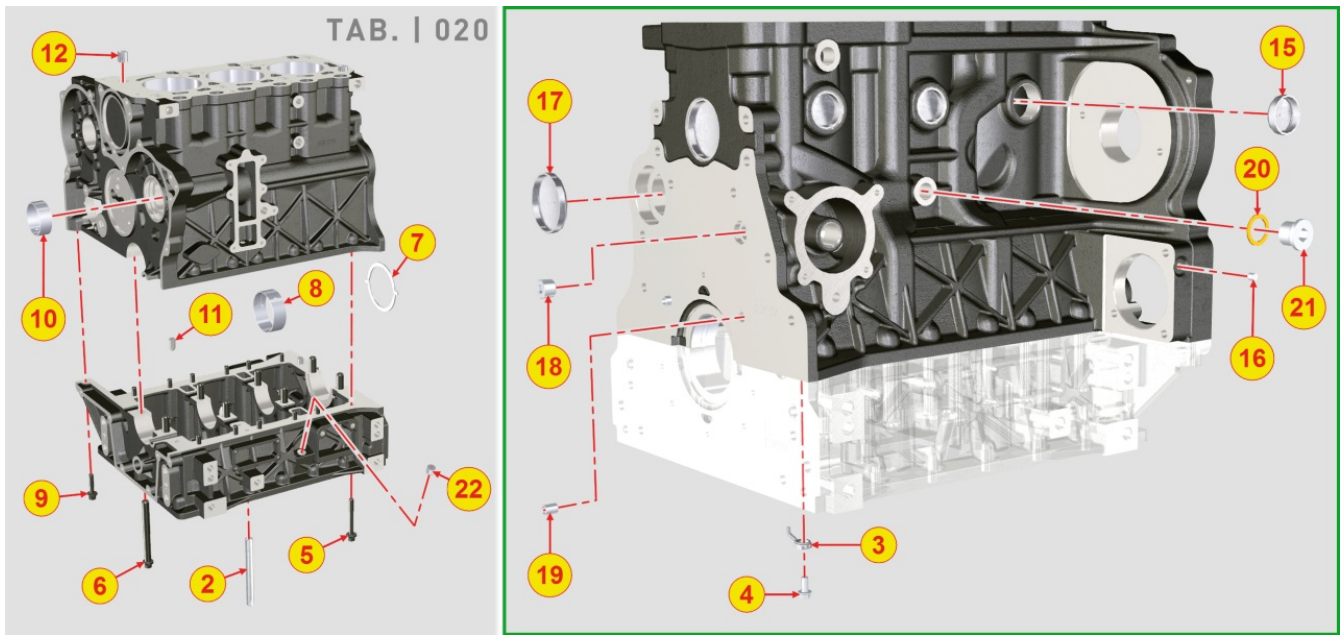

8020700250 - CRANKCASE

Pos	Kit	Included In	Code	Description	Qty	Old Code	Tech. Info
0			ED0082051330-S	CRANKCASE GASKET SET KDI 1903/2504	1		
1	(A)		ED0015113610-S	CRANKCASE	1		
2			ED0095801170-S	BLOW BY PIPE	2		
3			ED0084850260-S	PISTON COOLER OIL SPRAY	3		
4			ED0015700800-S	PISTON COOLER OIL SPRAY UNION	3	ED0015700740-S	
5		(A)	ED0097660040-S	CRANKCASE FIXING TORX SCREW	12		
6		(A)	ED0097660030-S	CRANKCASE FIXING TORX SCREW	8		
7			ED0012572800-S	THRUST WASHER STANDARD KDI	2		
8			ED0016112630-S	BEARING STANDARD KDI	4/5		
9		(A)	ED0097660050-S	CRANKCASE FIXING TORX SCREW	1		
10		(A)	ED0015801670-S	BUSHING	1		
11		(A)	ED0084001560-S	LOCKPIN	2		
12			ED0019701410-S	SLEEVE	2		
15		(A)	ED0089900220-S	PLUG D.30	3		
16		(A)	ED0090801320-S	PLUG AVSEAL D6 02961-00607	2		
17			ED0089900540-S	PLUG	2		
18			ED0089650970-S	CAP M14x1,5	1		
19		(A)	ED0019704560-S	BUSSOLA/SLEEVE N 10	2		
20			ED0046700190-S	COPPER WASHER D22X16.2 1	1		
21			ED0090400310-S	HEX PLUG M16X1.5 DIN 908 + ZNB	1		
21		(A)	ED0090150060-S	CAP	1