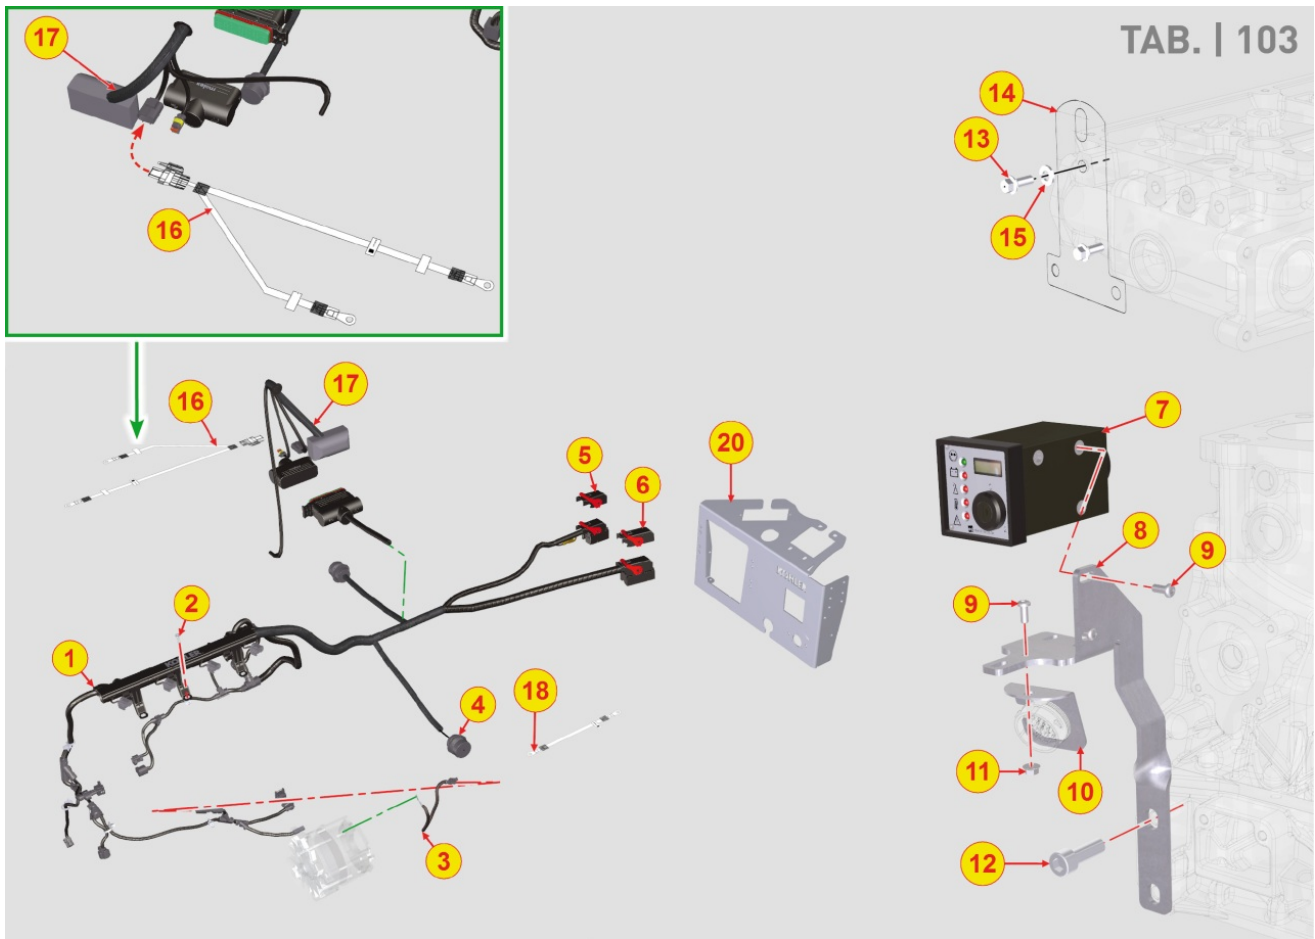

8103700340 - ELECTRIC DASHBOARD / ENGINE WIRES

Pos	Kit	Included In	Code	Description	Qty	Old Code	Tech. Info
0			ED0024710060-S	NYLON COLLAR	1		
0			ED0024710140-S	COLLARE/COLLAR N 10	8		
1	(A)		ED0021863810-S	ELECTR. WIRING	1		
2			ED0097610450-S	SELF TAPPING SCREW M6X16 TSN	2		
3			ED0021863710-S	CABLE ALTERNATOR	1		
5		(A)	ED0069278350-S	COVER DRESS 90° EXIT ECU-B	1		
6		(A)	ED0069278340-S	COVER DRESS 90° EXIT ECU-A	1		
7			ED0072455110-S	CONTROL PANEL	1		
16			ED0021864060-S	POWER WIRING	1		
17			ED0021864080-S	WIRING ADAPTER	1		
18			ED0021863980-S	ALTERNATOR CABLE	1		
20			ED0085465370-S	POWER PACK BRACKET	1