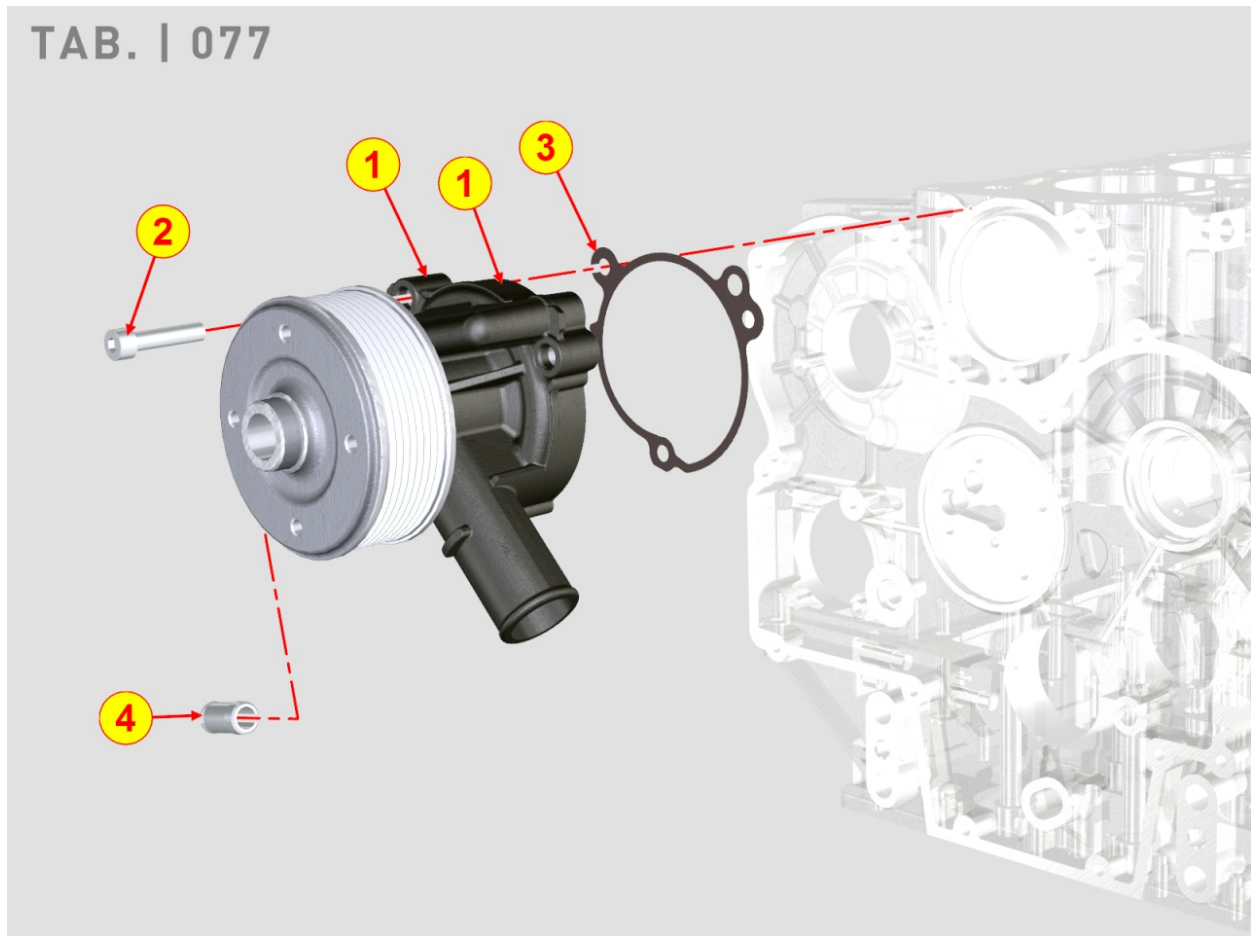

8077700200 - WATER PUMP

Pos	Kit	Included In	Code	Description	Qty	Old Code	Tech. Info
1	A		ED0065845380-S	WATER PUMP KDI POLY V	1		
2			ED0097320630-S	SOC HEAD CAP SCR M8X35L 8.8	3		
3		(A)	ED0045802460-S	WATER PUMP GASKET	1		
4			ED0072850010-S	WATER CONNECTION	1		⚠