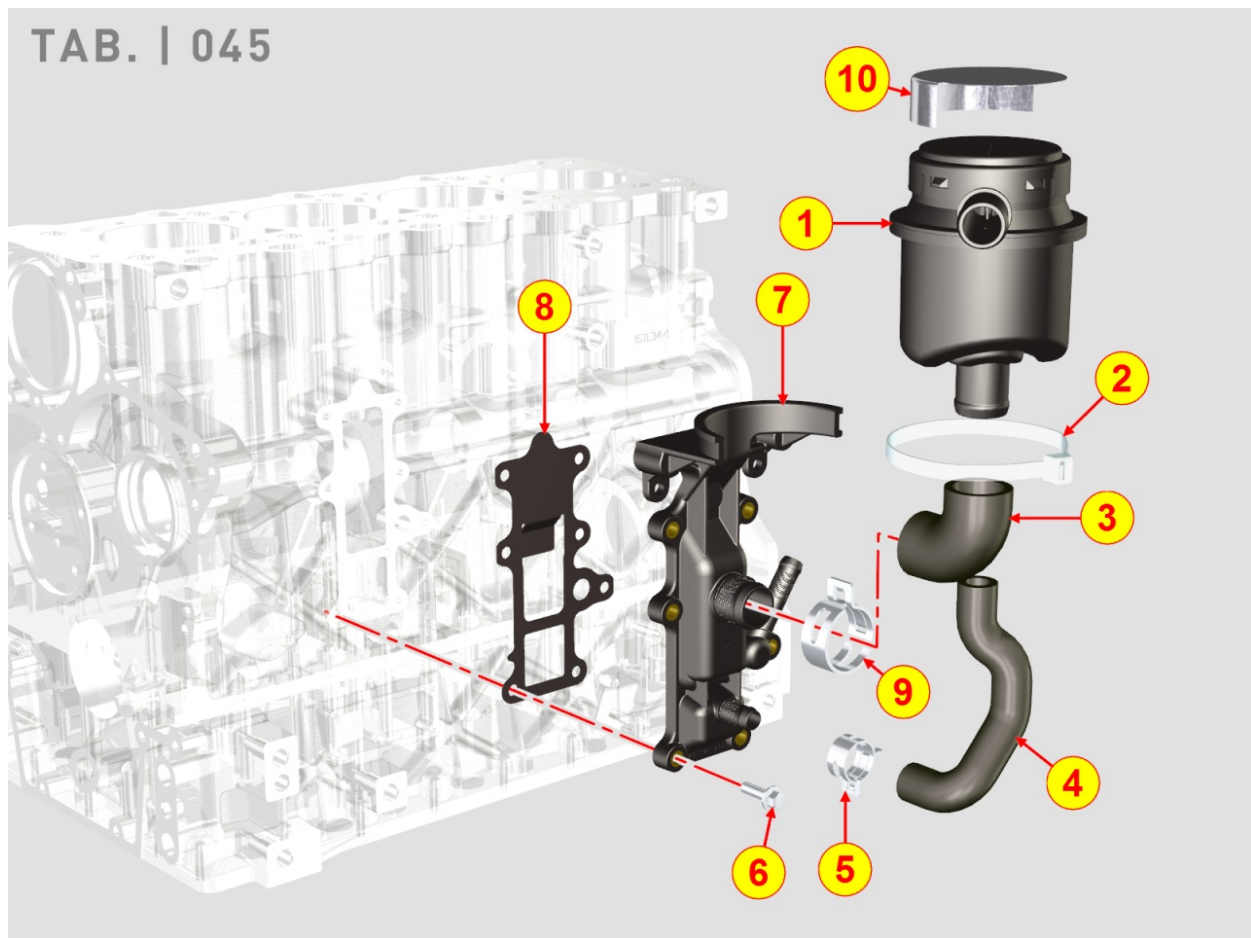

8045700140 - BREATHER SYSTEM

Pos	Kit	Included In	Code	Description	Qty	Old Code	Tech. Info
1			ED0028713260-S	OIL SEPARATOR MAHLE	1		
2			ED0024711110-S	NYLON COLLAR PLT 4H 7,6x366	1		
3			ED0094001820-S	BLOW BY HOSE	1		
4			ED0094001880-S	BLOW BY SEPAR. RETURN OIL PIPE	1		
5			ED0036302440-S	SPRING BEND CLAMP D.20	2		
6			ED0017601310-S	SCREW	7		
7			ED0038651190-S	ASSY BLOW BLY FLANGE	1		
8			ED0047757490-S	BLOW BY COVER GASKET	1		
9			ED0036302480-S	SPRING BEND CLAMP D.32	2		
10			ED0069278140-S	BLOW BY THERMAL SHIELD	1