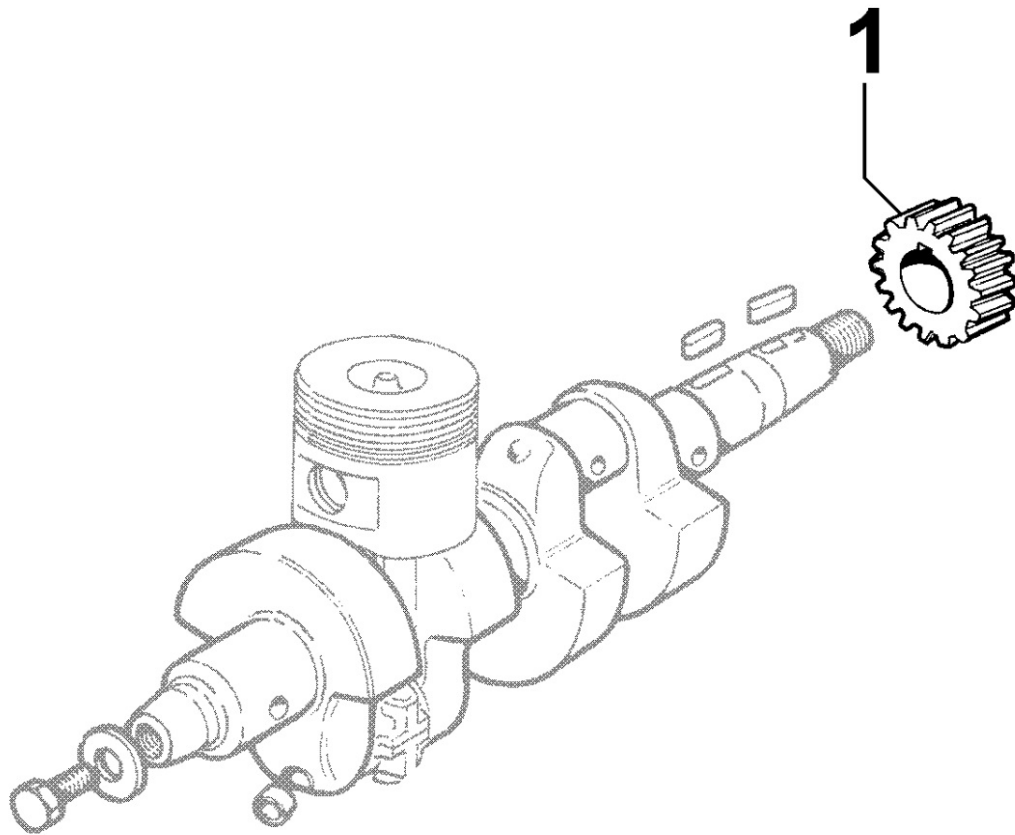

8038250010 - TIMING GEAR

Pos	Kit	Included In	Code	Description	Qty	Old Code	Tech. Info
1			ED00469R0640-S	GEAR	1