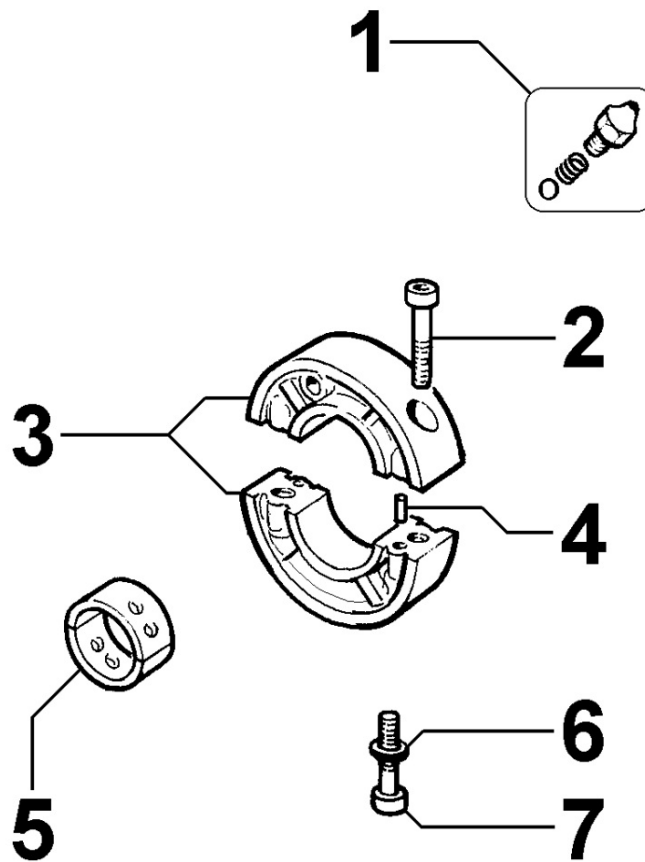

8023250010 - FLYWHEEL SIDE SUPPORT

Pos	Kit	Included In	Code	Description	Qty	Old Code	Tech. Info
1			ED0097320920-S	SCREW	2		
2			ED0097301180-S	SCREW	8		
3	(A)		ED0086753000-S	SUPPORT	1		
4			ED00310R0800-S	SLIDING BEARING	1		
4			ED00310R0810-S	SLIDING BEARING	1		
4		(A)	ED00310R0770-S	SLIDING BEARING	1		
5		(A)	ED00054R0170-S	SEALING OIL RING 45X60X7	1		
6			ED00579R0780-S	O-RING	1		

**8025250020 - ENGINE MOUNTS**

Pos	Kit	Included In	Code	Description	Qty	Old Code	Tech. Info
1			ED0017700040-S	BOLT	12		
2			ED00626R0030-S	FOOT	2		

**8026250020 - CRANKSHAFT CENTRAL SUPPORT**

Pos	Kit	Included In	Code	Description	Qty	Old Code	Tech. Info
1			ED00956R0420-S	VALVE	2		
2			ED0097300310-S	ALLEN SCREW	2		
3			ED00880R0630-S	SUPPORT	1		
4			ED0084000200-S	PARAL.PIN	2		
5			ED00A26R0490-S	SLIDING BEARING	2	ED00310R0310-S	
5			ED00A26R0500-S	SLIDING BEARING	1	ED00310R0430-S	
5			ED00A26R0510-S	SLIDING BEARING	1	ED00310R0440-S	
6			ED0076250100-S	WASHER	2		
7			ED0097300320-S	SCREW	2		