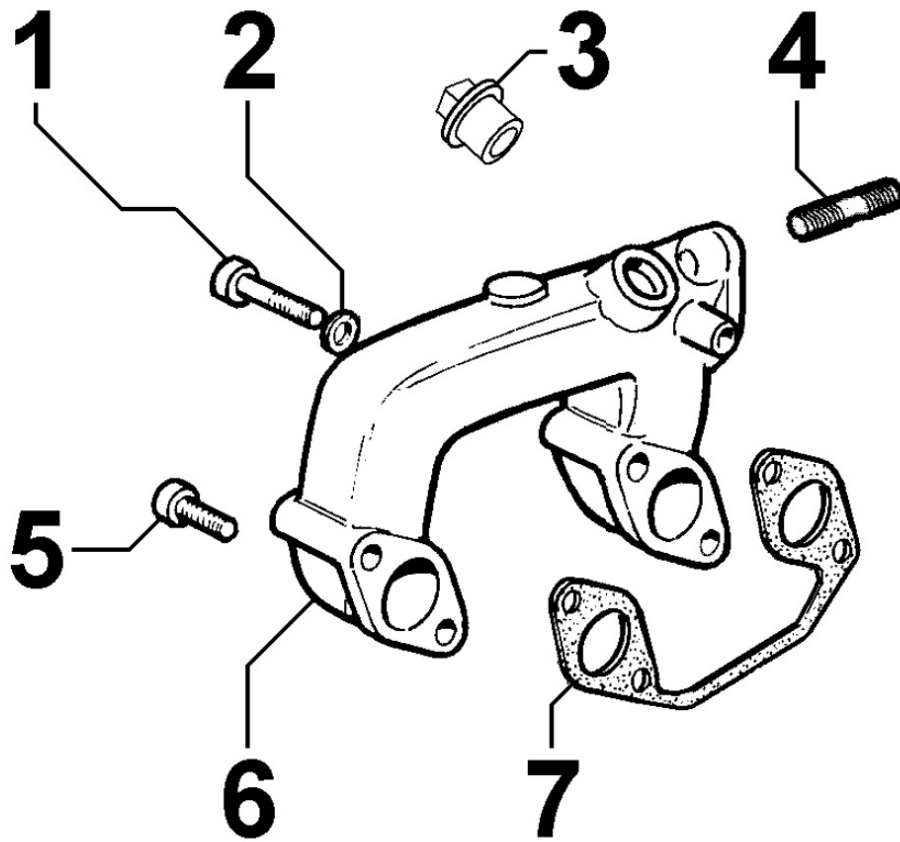

8080250190 - AIR INLET MANIFOLD / AIR FILTER

Pos	Kit	Included In	Code	Description	Qty	Old Code	Tech. Info
1			ED0097300340-S	CAPSCREW	2		
2			ED00771R0110-S	WASHER	4		
5			ED0097320630-S	CAPSCREW	2		
6			ED00211R0630-S	MANIFOLD	1		
7			ED0044200970-S	GASKET	1