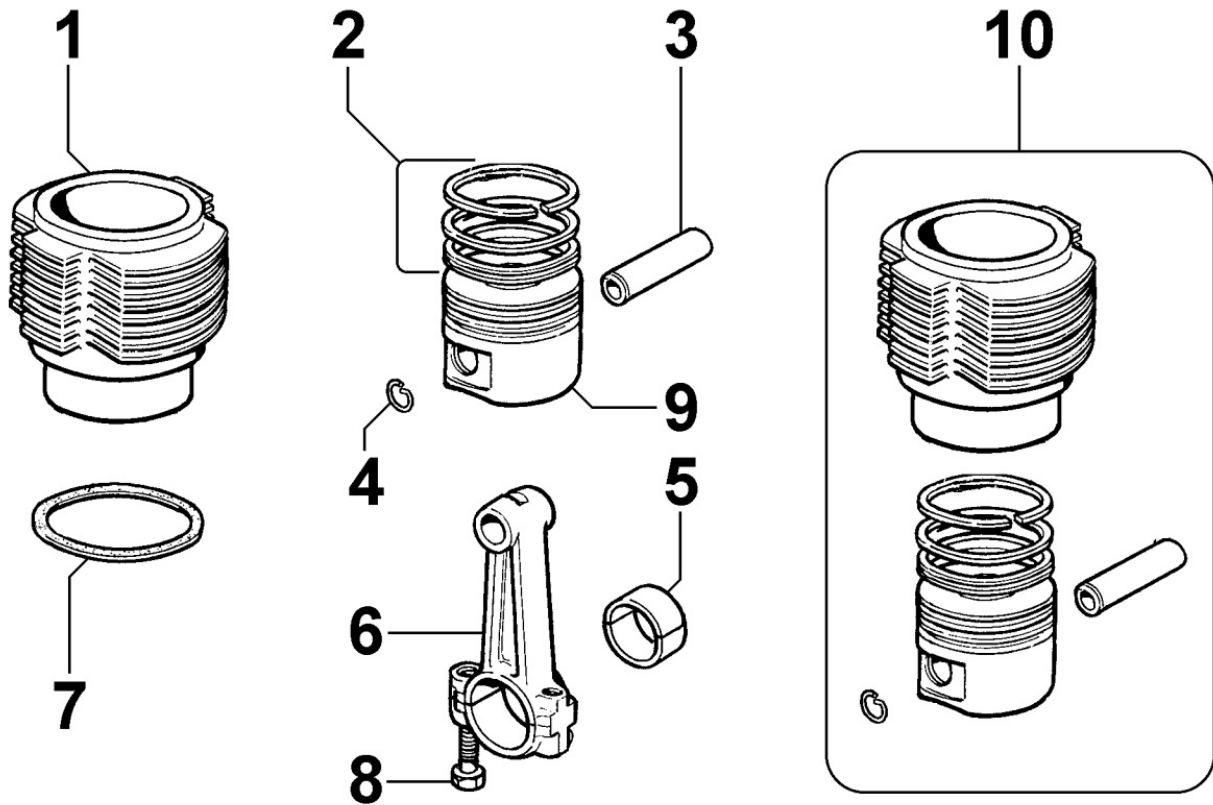

## Tavola ricambi

Index	Description
8110250040	STARTING
8160250020	ENGINE BELL / BACKPLATE
8170250100	FLYWHEEL PROTECTION

**8010250350 - CRANKSHAFT**

Pos	Kit	Included In	Code	Description	Qty	Old Code	Tech. Info
1	(A)		ED0010513200-S	CRANKSHAFT	1		
2		(A)	ED00498R0350-S	KEY	2		
4		(A) (B)	ED0089900520-S	TAPPO/PLUG N 10	4		

8011250150 - PISTON / CONNECTING ROD

Pos	Kit	Included In	Code	Description	Qty	Old Code	Tech. Info
1		(C)	ED00204R0470-S	CYLINDER EPA	2		▲
2		(A)	ED00A26R0650-S	PISTON RINGS	2		▲
3		(A) (C)	ED00854R0170-S	PISTON PIN	2		
4		(A) (C)	ED0011600530-S	STOPRING	4		
5			ED00A26R0370-S	SLIDING BEARING	2	ED00316R0750-S	
5			ED00A26R0400-S	SLIDING BEARING	2	ED00316R0780-S	
5			ED00A26R0410-S	SLIDING BEARING	2	ED00316R0790-S	
6	(B)		ED00100R0450-S	CONNECTING ROD	2		
7			ED00451R0730-S	GASKET	2		
7			ED00451R0740-S	GASKET	2		
8		(B)	ED0017701010-S	BOLT	2		
9	(A)		ED0065022200-S	PISTON	2		▲
10	(C)		ED0048980450-S	ASS.Y	2		▲