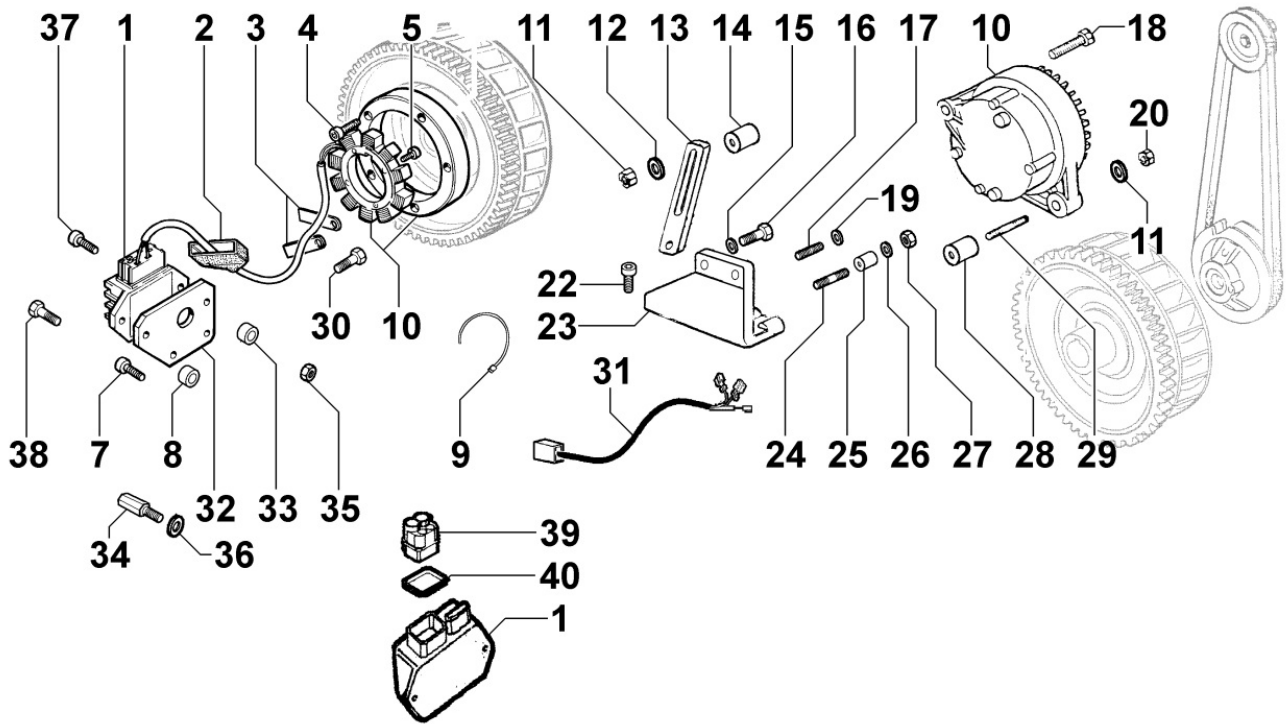

8100250420 - VOLTAGE ALTERNATOR

Pos	Kit	Included In	Code	Description	Qty	Old Code	Tech. Info
1			ED0073623830-S	VOLT.REGUL.FVIC	1		
2			ED0021450140-S	CAP	1		
3			ED00613R0760-S	PLATE	2		
4			ED0097303190-S	SCREW	5		
5			ED0017550240-S	BOLT	4		
7			ED0097320630-S	CAPSCREW	2		
8			ED0035210430-S	SPACER	2		
9			ED0024710190-S	COLLAR	1		
10			ED0011573410-S	ALTERNATOR	1