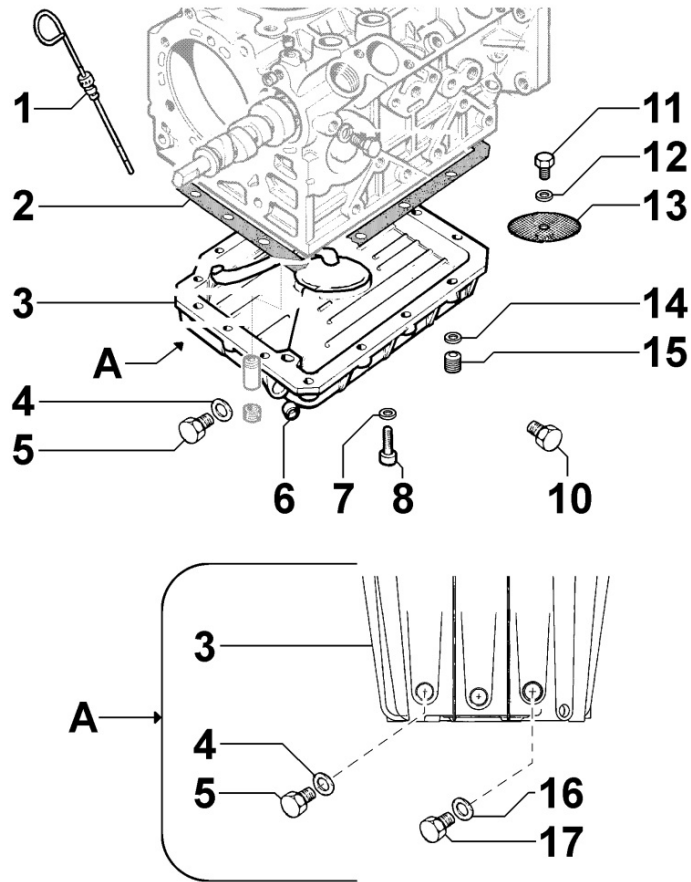

8041250070 - OIL PAN

Pos	Kit	Included In	Code	Description	Qty	Old Code	Tech. Info
1		(B)		804325...0			
2			ED00451R0220-S	GASKET	1		
3			ED00248R0860-S	COPPA OLIO/OIL SUMP	1		
4		(A)	ED0046700610-S	C.GASKET	2		
5		(A)	ED0089650050-S	CAP	2		
8			ED0017601310-S	BOLT	15