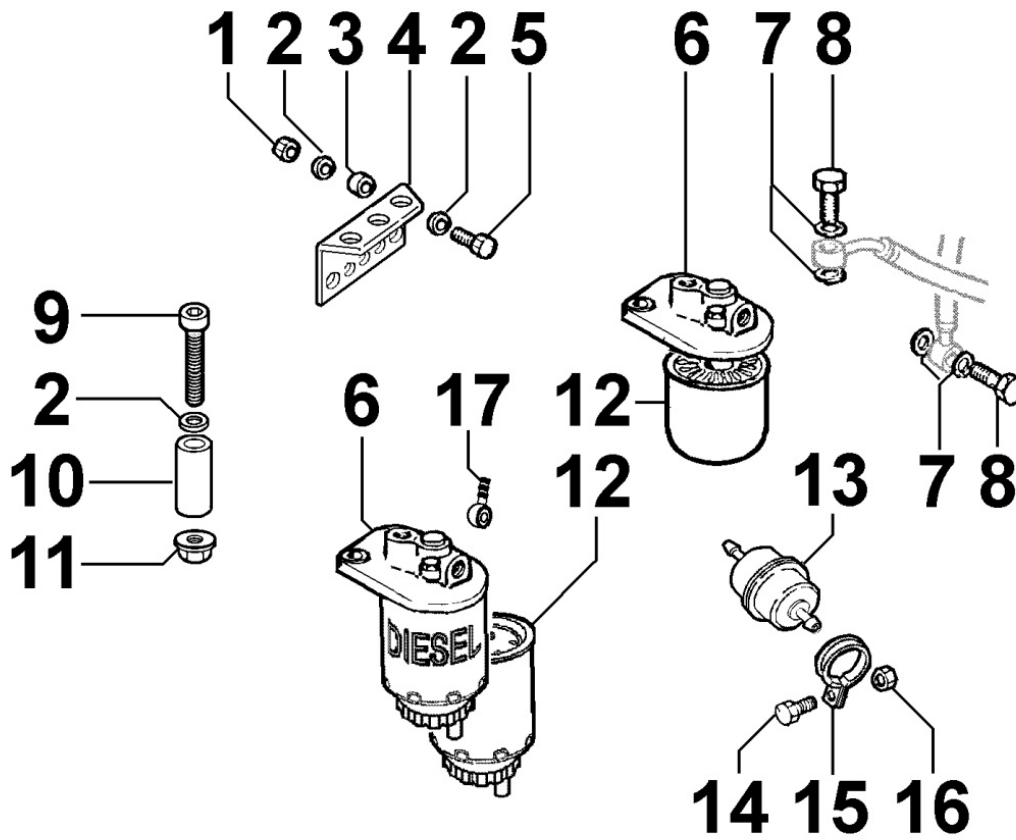

8061250260 - FUEL FILTER

Pos	Kit	Included In	Code	Description	Qty	Old Code	Tech. Info
6	(A)		ED0037302010-S	FUEL FILTER EXTERNAL COMPLETE KOHLER	1		
7			ED0046700610-S	C.GASKET	4		
8			ED0019010320-S	UNION BOLT	2		
12		(A)	ED0021752880-S	FUEL FILTER CARTRIDGE K	1