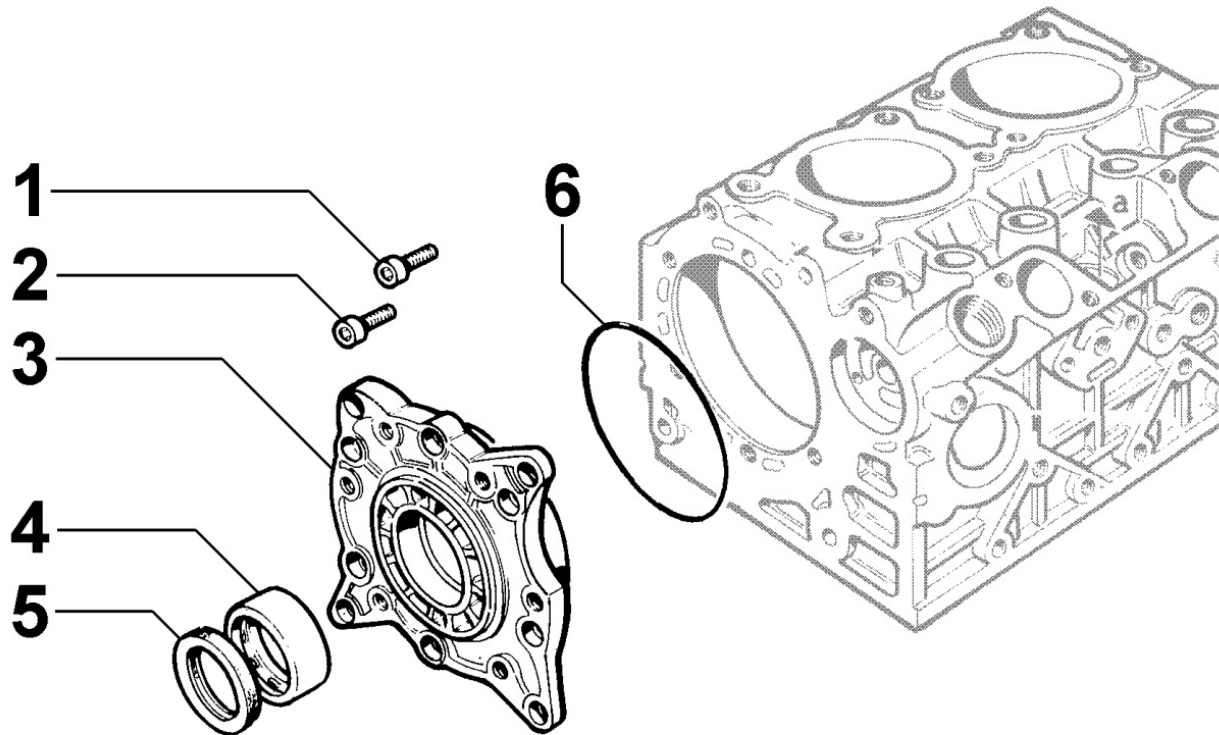

8023250010 - FLYWHEEL SIDE SUPPORT

Pos	Kit	Included In	Code	Description	Qty	Old Code	Tech. Info
1			ED0097320920-S	SCREW	2		
2			ED0097301180-S	SCREW	8		
3	(A)		ED0086753000-S	SUPPORT	1		
4			ED00310R0800-S	SLIDING BEARING	1		
4			ED00310R0810-S	SLIDING BEARING	1		
4		(A)	ED00310R0770-S	SLIDING BEARING	1		
5		(A)	ED00054R0170-S	SEALING OIL RING 45X60X7	1		
6			ED00579R0780-S	O-RING	1		