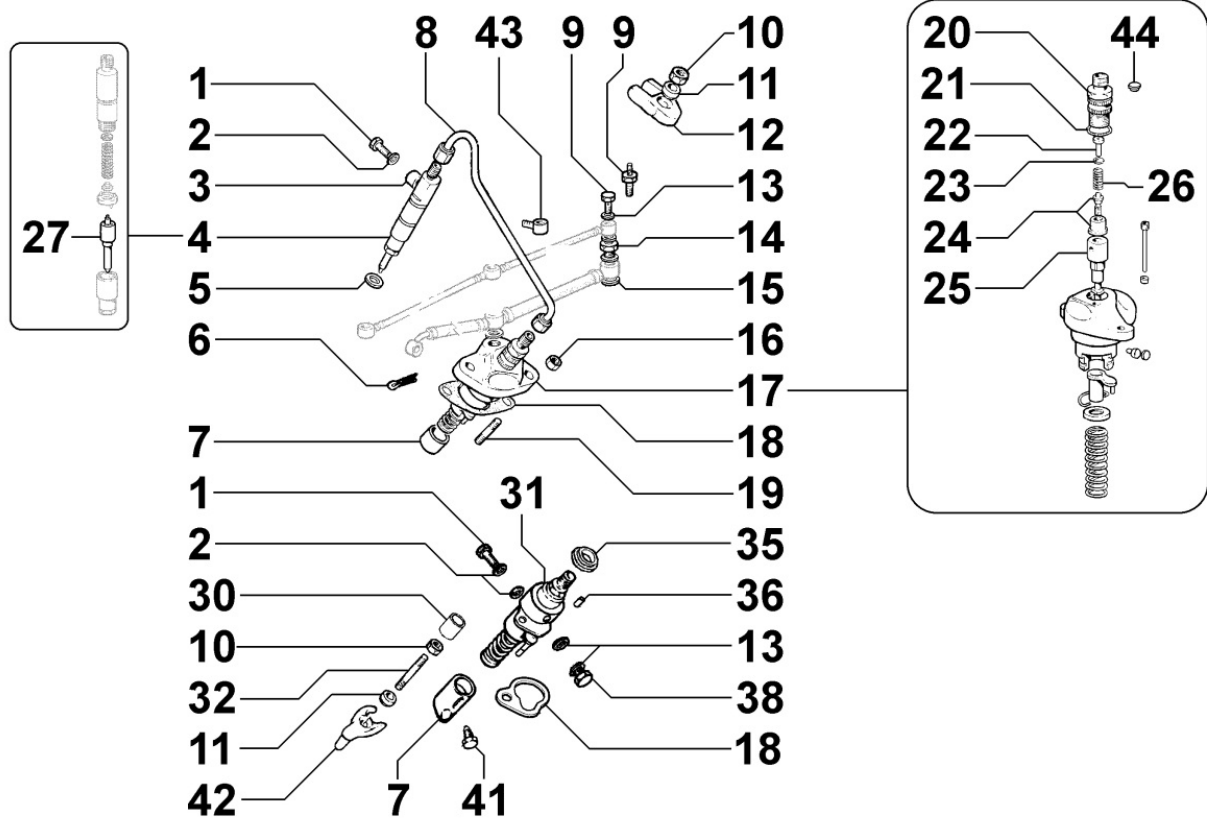

8030250030 - INJECTION SYSTEM

Pos	Kit	Included In	Code	Description	Qty	Old Code	Tech. Info
1			ED0072600530-S	UNION	2		
2			ED0046700620-S	GASKET	2		
3			ED00754R0500-S	WASHER	2		
4	(A)		ED00644R0470-S	SPRAYER COMPLETE NEW-DIESEL	2		
5			ED00754R0510-S	WASHER	4		
5			ED00754R0350-S	WASHER	2		
6			ED00555R0370-S	SPRING	3		
7			ED0072150350-S	TAPPET	2		
8			ED00944R0680-S	PIPE	2		
9			ED00716R0170-S	UNION	2		⚠
10			ED0032400160-S	HEX.NUT	2		
11			ED00771R0970-S	WASHER	2		
12			ED00858R0940-S	BRACKET	2		
13			ED0046700580-S	COPPER GASKET	6		
14			ED0019010120-S	BOLT	2	ED0019010130-S	
14			ED0019010120-S	BOLT	2	ED0082550110-S	
15			ED0046700600-S	C.GASKET	4		
16			ED0032030990-S	NUT	4		
17	(B)		ED00656R0600-S	INJE.PUMP	2		
18			ED0045800230-S	GASKET 0.30	2		
18			ED0045800290-S	GASKET 0.10	6		
18			ED0045800570-S	GASKET 0.05	2		
19			ED0067800680-S	STUD	4		
25		(B)	ED00660R0240-S	POMPANTE/PUMPING ELEMENT	2		
27		(A)	ED00644R0680-S	NOZZLE	1	ED00644R0530-S