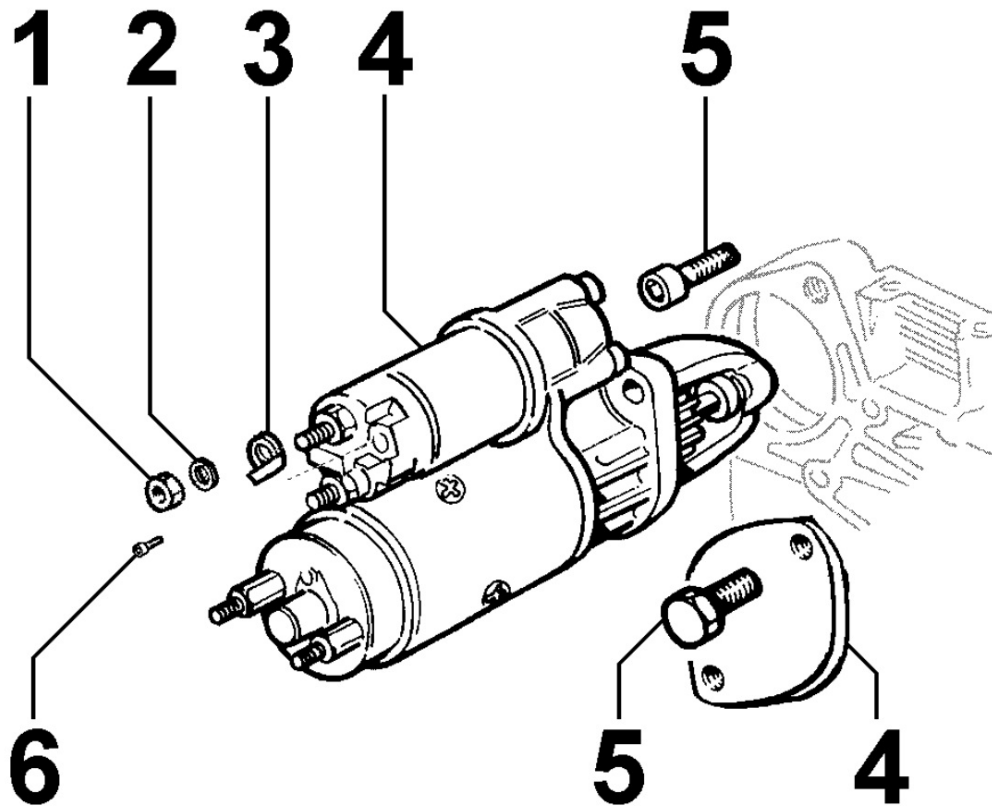

8101250030 - STARTING MOTOR

Pos	Kit	Included In	Code	Description	Qty	Old Code	Tech. Info
1			ED0032400160-S	HEX.NUT	1		
2			ED00763R0020-S	WASHER	1		
4			ED00563R0540-S	STARTING MOTOR	1		
5			ED0097300450-S	ALLEN SCREW	2