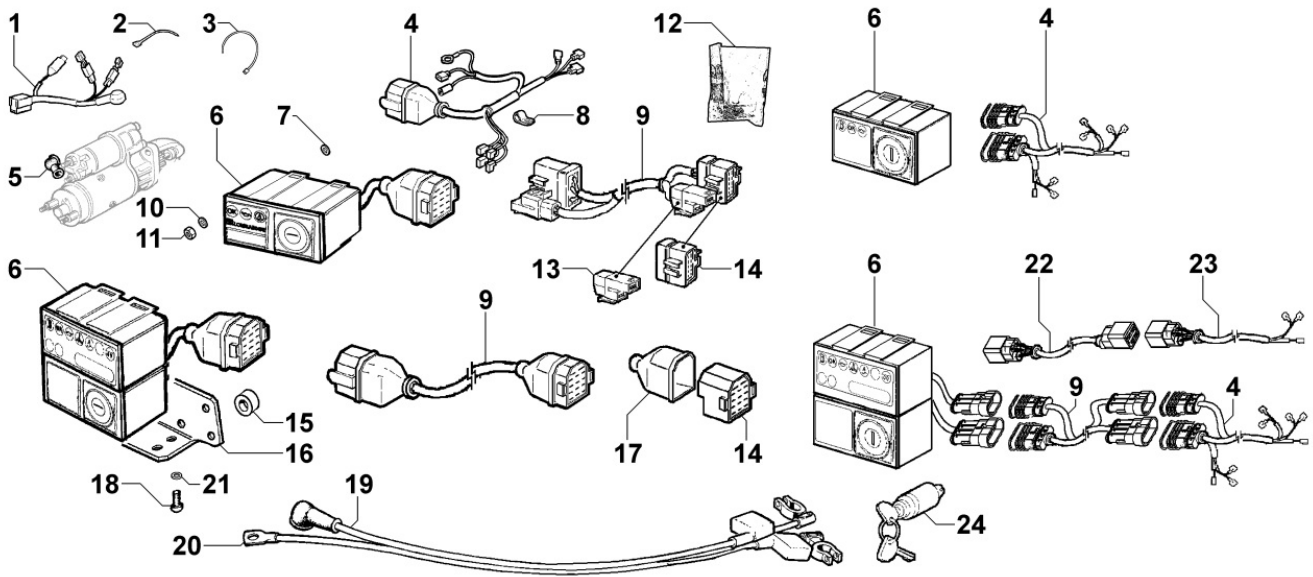

8103250490 - ELECTRIC DASHBOARD / ENGINE WIRES

Pos	Kit	Included In	Code	Description	Qty	Old Code	Tech. Info
2			ED0024710060-S	COLLAR	2		
4			ED0021861150-S	EL.WIRING	1		
5			ED0064910050-S	PIPE ELBOW	1		
17			ED0021450600-S	CAP	1