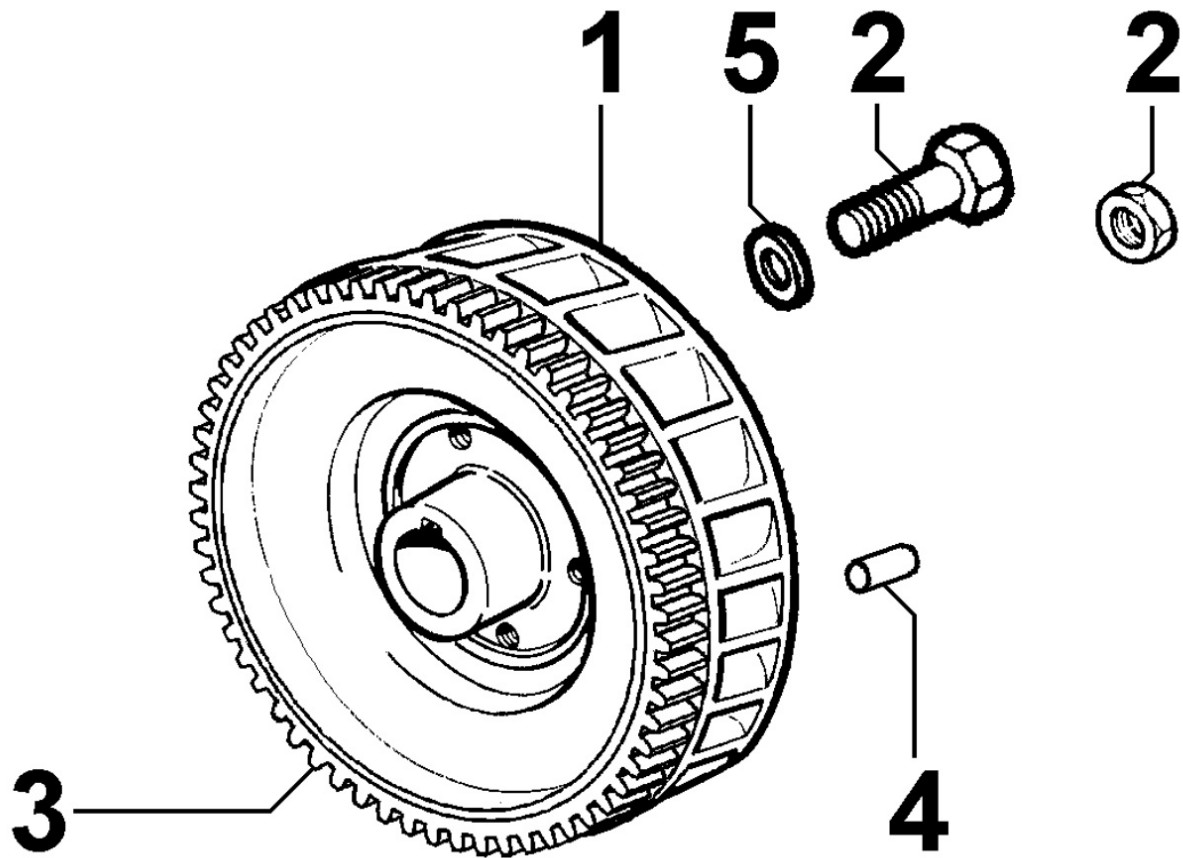

8012250420 - FLYWHEEL

Pos	Kit	Included In	Code	Description	Qty	Old Code	Tech. Info
1	(A)		ED0098814770-S	FLYWHEEL	1		
2			ED00325R0840-S	NUT	1		
3		(A)	ED00256R0140-S	STARTING GEAR	1