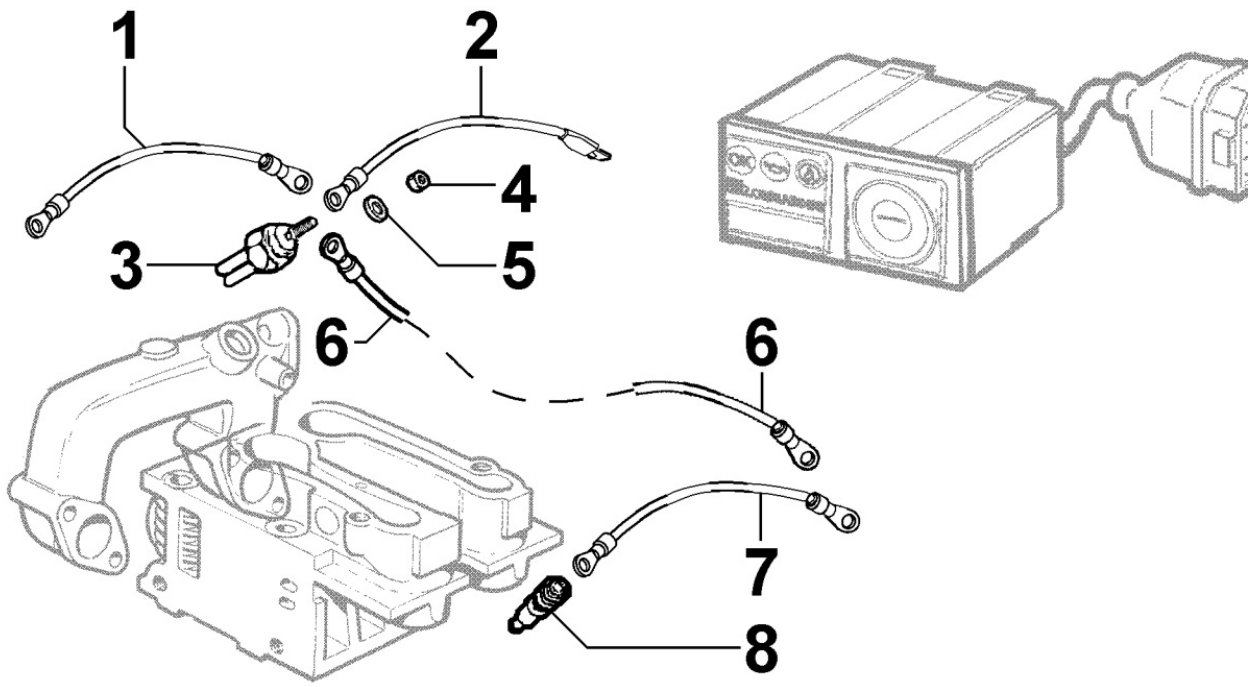

8106250030 - GLOW PLUGS / CONTROL UNIT

Pos	Kit	Included In	Code	Description	Qty	Old Code	Tech. Info
2			ED0021858670-S	CABLE	1		
3			ED0021000550-S	GLOW PLUG	1		
4			ED0032400040-S	HEX.NUT	1