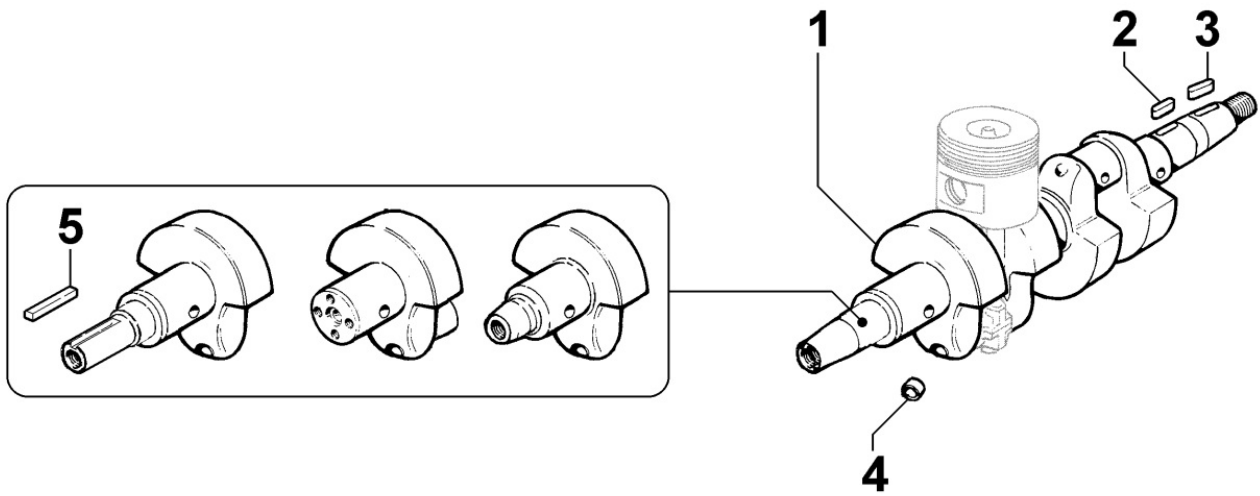

8010250350 - CRANKSHAFT

Pos	Kit	Included In	Code	Description	Qty	Old Code	Tech. Info
1	(A)		ED0010513200-S	CRANKSHAFT	1		
2		(A)	ED00498R0350-S	KEY	2		
4		(A) (B)	ED0089900520-S	TAPPO/PLUG N 10	4