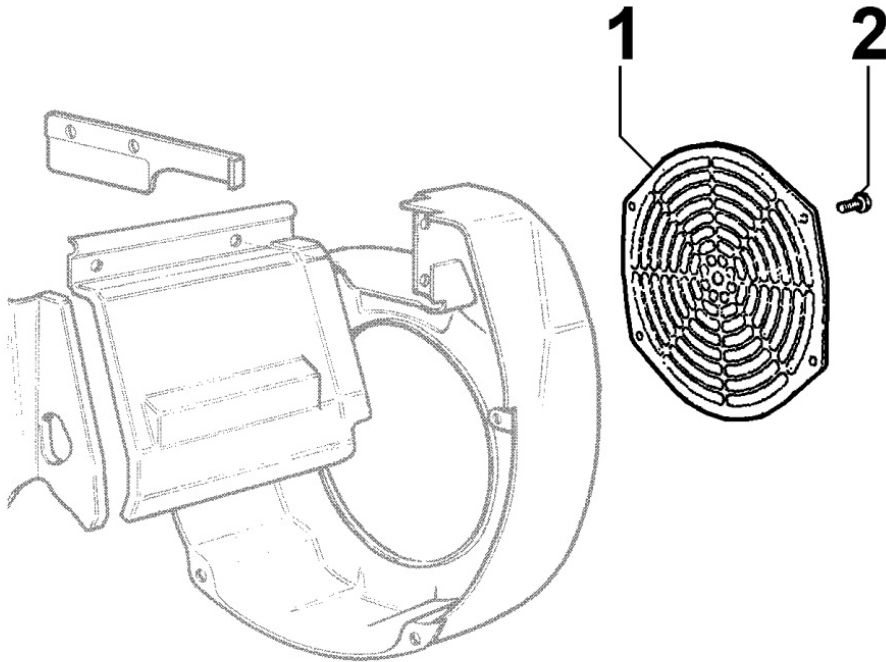

8170250100 - FLYWHEEL PROTECTION

Pos	Kit	Included In	Code	Description	Qty	Old Code	Tech. Info
1			ED0069250090-S	GUARD	1		
2			ED00998R0130-S	SCREW	4