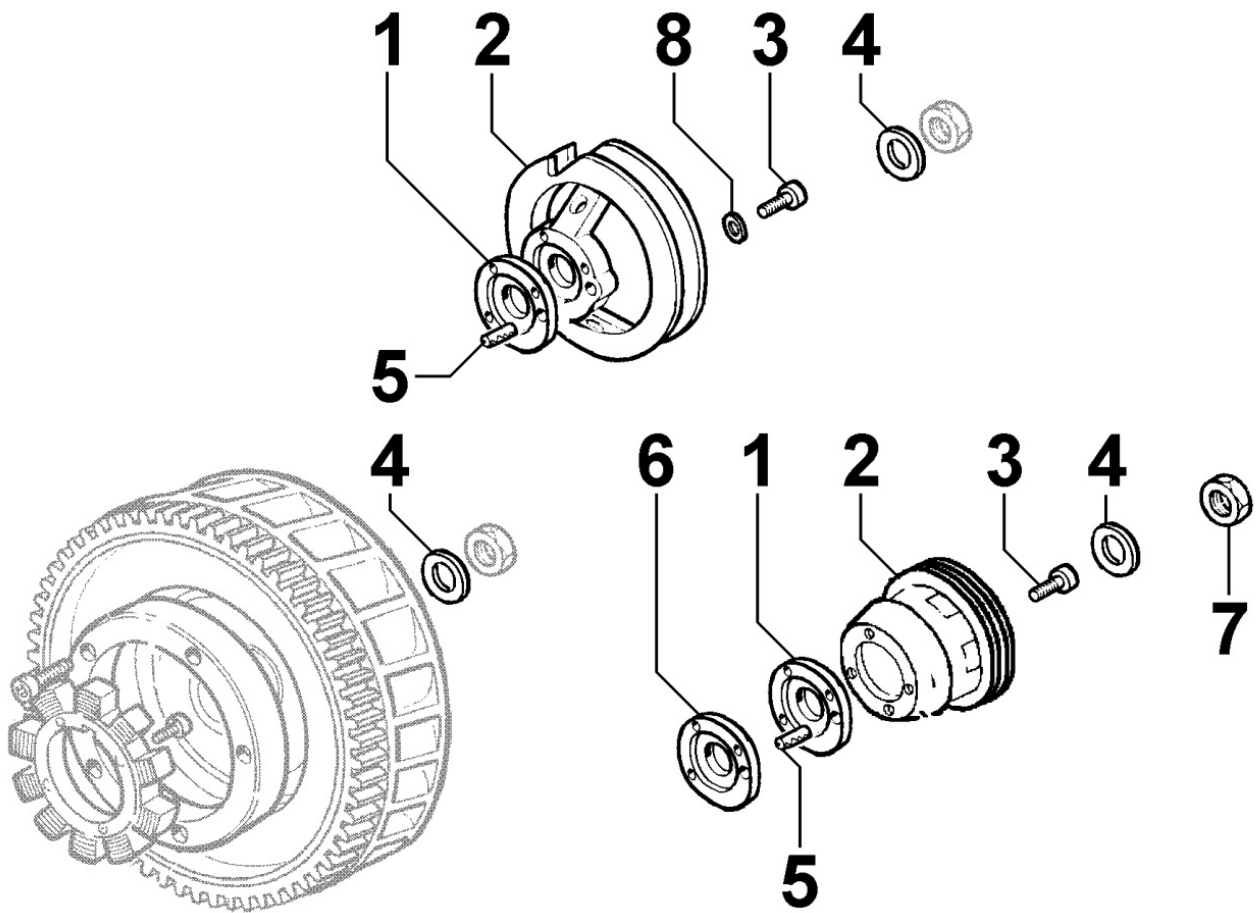

8110250040 - STARTING

Pos	Kit	Included In	Code	Description	Qty	Old Code	Tech. Info
4			ED0076252980-S	RONDELLA/WASHER	1