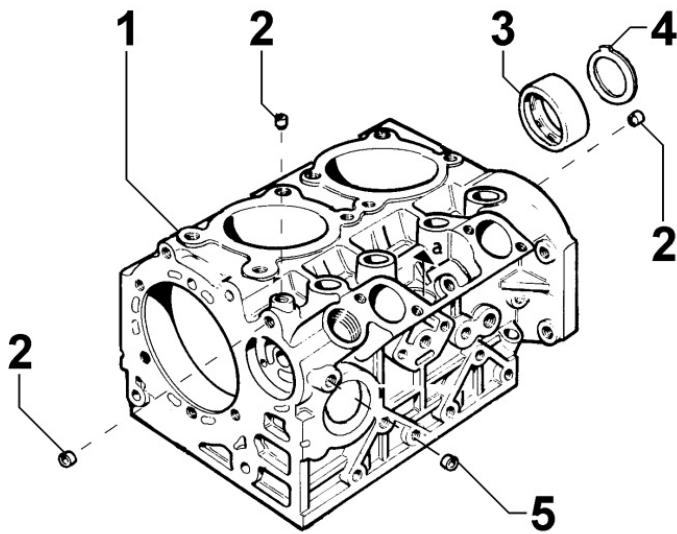

8020250230 - CRANKCASE

- 6 **25LD330-2**
  SERIE COMPLETA ANELLI E GUARNIZIONI
  JEU DE BAGUES ET JOINTS
  GASKET AND O-RING SET
  DICHTUNG-O-RINGSATZ
  SERIE DE JUNTAS Y DE AROS
  MD150
  MD151
- 7 **25LD425-2**
  SERIE COMPLETA ANELLI E GUARNIZIONI
  JEU DE BAGUES ET JOINTS
  GASKET AND O-RING SET
  DICHTUNG-O-RINGSATZ
  SERIE DE JUNTAS Y DE AROS
  MD190
  MD191
- 8 **25LD425-2 EPA**
  SERIE COMPLETA ANELLI E GUARNIZIONI
  JEU DE BAGUES ET JOINTS
  GASKET AND O-RING SET
  DICHTUNG-O-RINGSATZ
  SERIE DE JUNTAS Y DE AROS
  MD190 EPA
  MD191 EPA

Pos	Kit	Included In	Code	Description	Qty	Old Code	Tech. Info
1	(A)		ED0015112070-S	CRANKCASE	1		
2		(A)	ED0089900580-S	PLUG	4		
3			ED00310R0800-S	SLIDING BEARING	1		
3			ED00310R0810-S	SLIDING BEARING	1		
3		(A)	ED00310R0770-S	SLIDING BEARING	1		
6			ED00A21R0420-S	GASKET SET	1		
7			ED00A22R0910-S	GASKET SET	1		
8			ED00A26R0670-S	GASKET SET EPA	1