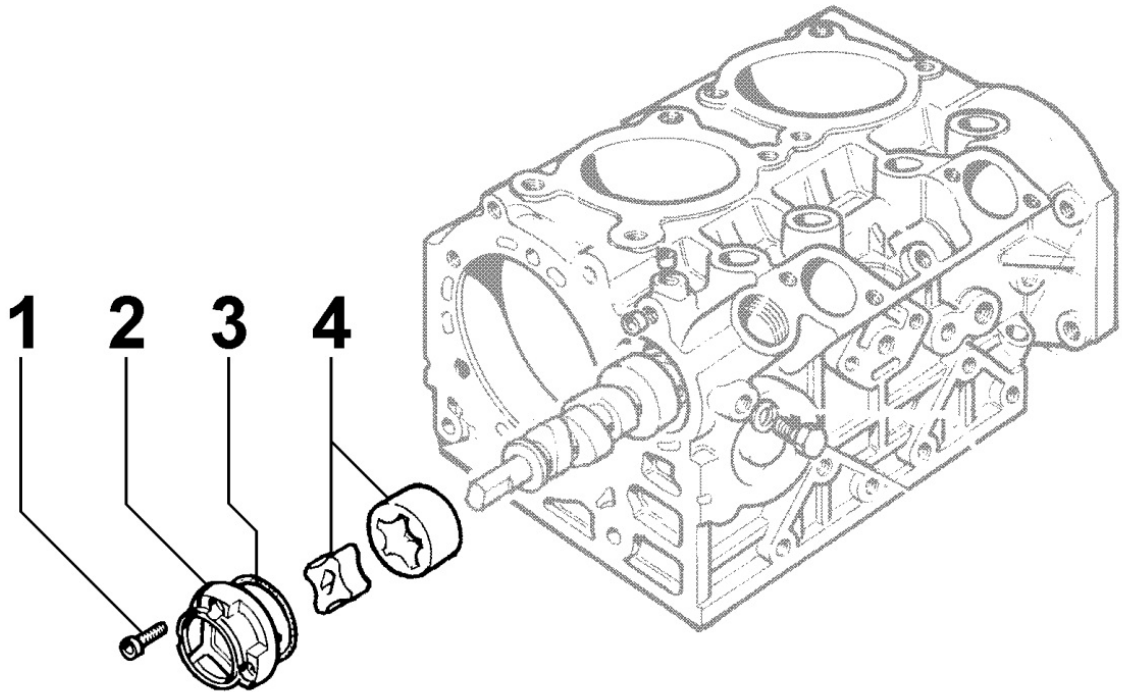

8040250010 - OIL PUMP

Pos	Kit	Included In	Code	Description	Qty	Old Code	Tech. Info
1			ED0097304380-S	SCREW TCEI M5x28 UNI5931-8G	3		
2			ED00233R0860-S	COVER	1		
3			ED00579R0490-S	RING	1		
4			ED00A21R0430-S	OIL PUMP	1