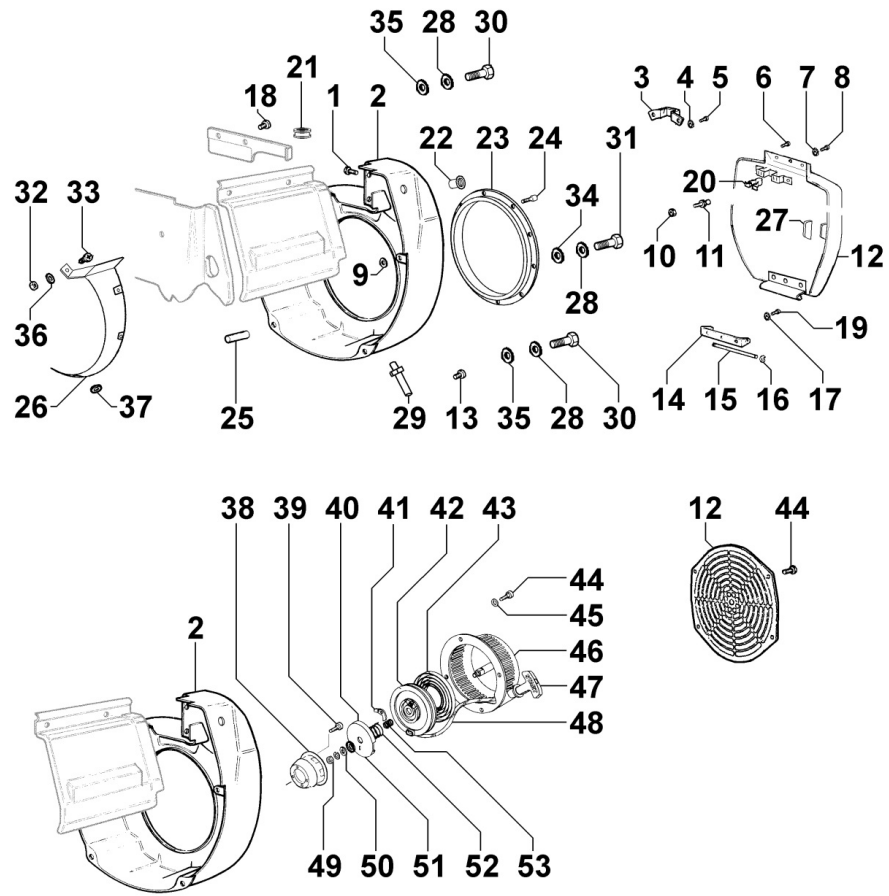

8070250020 - AIR SHROUD

Pos	Kit	Included In	Code	Description	Qty	Old Code	Tech. Info
1			ED0097301070-S	SCREW	4		
2			ED0025696760-S	CONVEYOR	1	ED00228R0720-S	
9			ED0076250080-S	WASHER	2		
18			ED0097901380-S	CH-H.SCREW	2