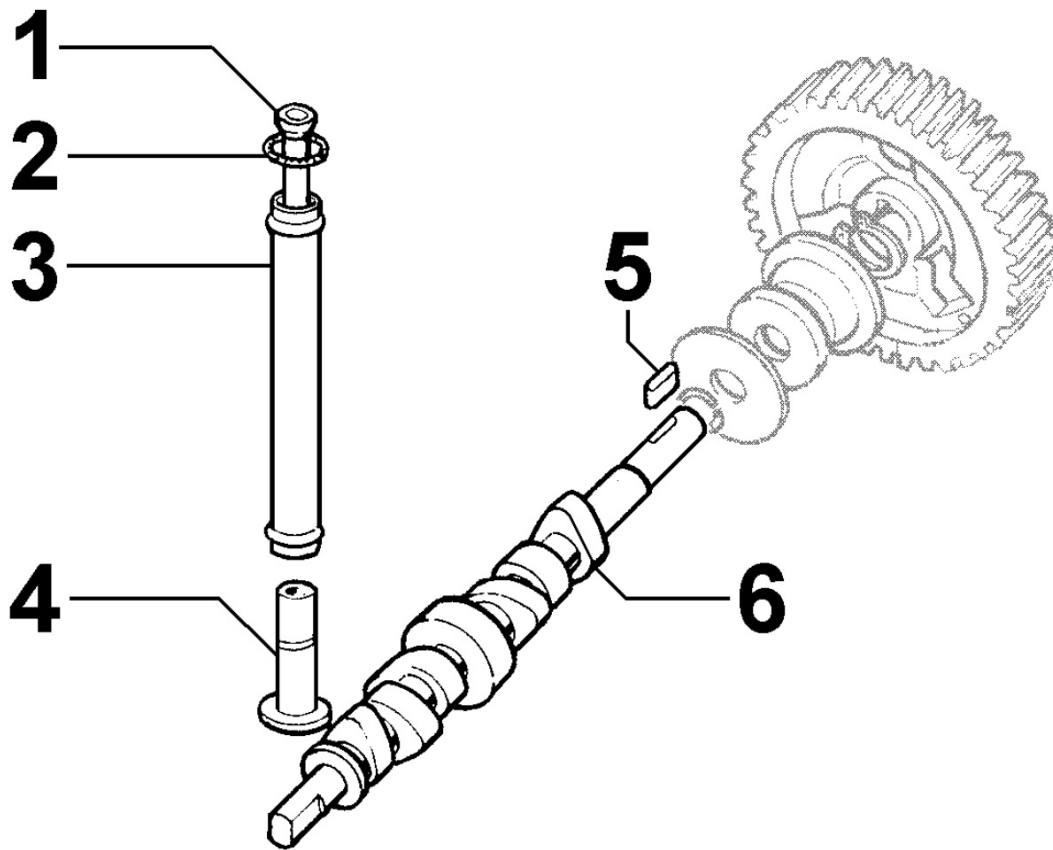

8035250030 - CAMSHAFT

Pos	Kit	Included In	Code	Description	Qty	Old Code	Tech. Info
1			ED00072R0100-S	PUSH ROD	4		
2			ED0012000060-S	O RING	8		
3			ED00940R0380-S	PIPE	4		
4			ED00708R0190-S	TAPPET	4		
5			ED00498R0360-S	KEY	1		
6			ED00A23R0020-S	CAMSHAFT	1