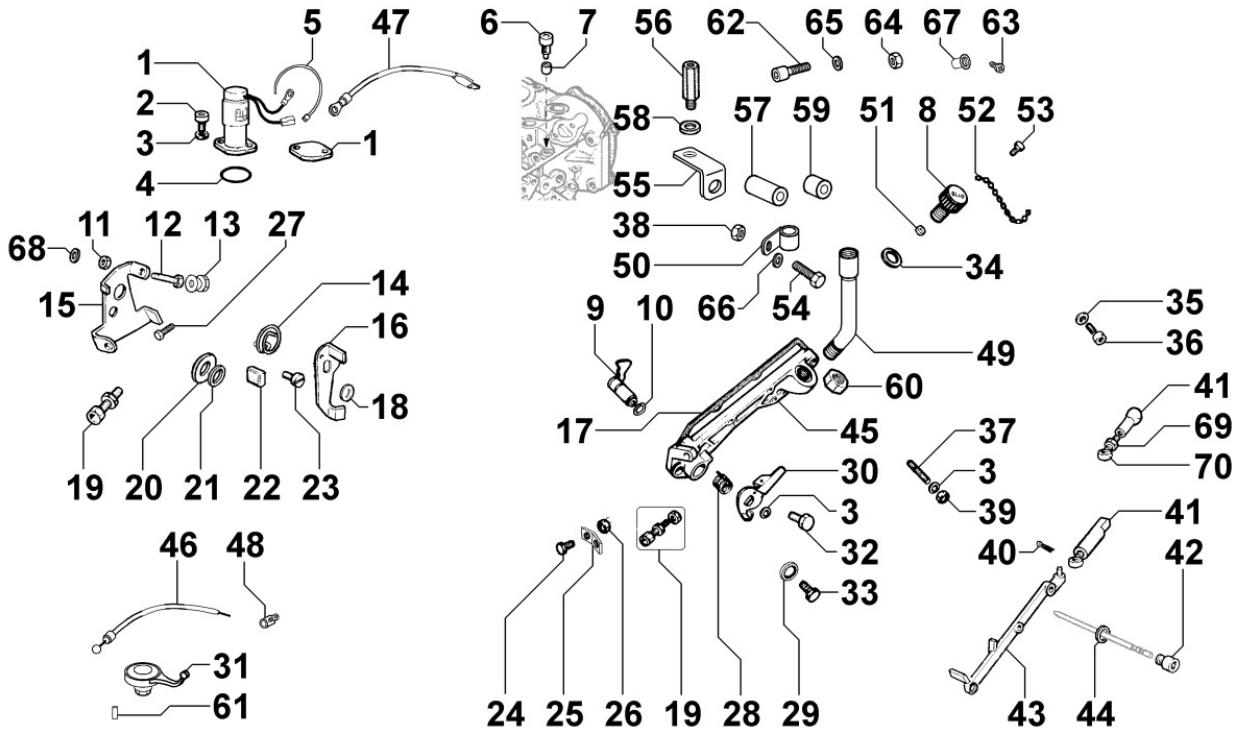

8051250870 - CONTROLS

Pos	Kit	Included In	Code	Description	Qty	Old Code	Tech. Info
1			ED00674R0470-S	ELECTROMAGNET	1		
2			ED0097320840-S	SCREW	2		
3		(C)	ED0076250080-S	WASHER	4		
4			ED00579R0790-S	RING	1		
5			ED0024710190-S	COLLAR	2		
8			ED0090321210-S	FILLER PLUG FOR OIL JELLOW	1		
9	(B)	(C)	ED00494R0880-S	LEVER	1		
10		(B) (C)	ED0012000010-S	O RING	1	ED00579R0010-S	
11		(A)	ED0032400040-S	HEX.NUT	2		
12		(A)	KDISC.		1	ED0017550190-S	
15	(A)		ED00613R0910-S	PIASTRINA/PLATE	1		
16			ED0052012700-S	LEVER	1		
17			ED0044312250-S	GASKET	1		
20			ED0057150250-S	SPRING	2		
21			ED00777R0040-S	WASHER	7		
22			ED0065500100-S	KNOB	2		
23			ED0017700010-S	BOLT	1		
27		(A)	ED0017550030-S	BOLT	1		
28		(C)	ED00547R0280-S	SPRING	1		
29			ED0076252740-S	WASHER	2		
30		(C)	ED00491R0670-S	LEVER	1		
32		(C)	ED0017600010-S	BOLT	1		
33			ED0017600030-S	BOLT	1		
34		(C)	ED00758R0390-S	WASHER	1		
35			ED0046700580-S	COPPER GASKET	2		
36			ED0097320780-S	SCREW	5		
37			ED0067600340-S	STUD	1		
39			ED00323R0070-S	NUT	1		
40			ED00555R0370-S	SPRING	1		
41			ED00833R0100-S	TIE ROD	1		
42			ED00989R0620-S	SCREW	1		
43			ED00927R0140-S	TIE ROD	1