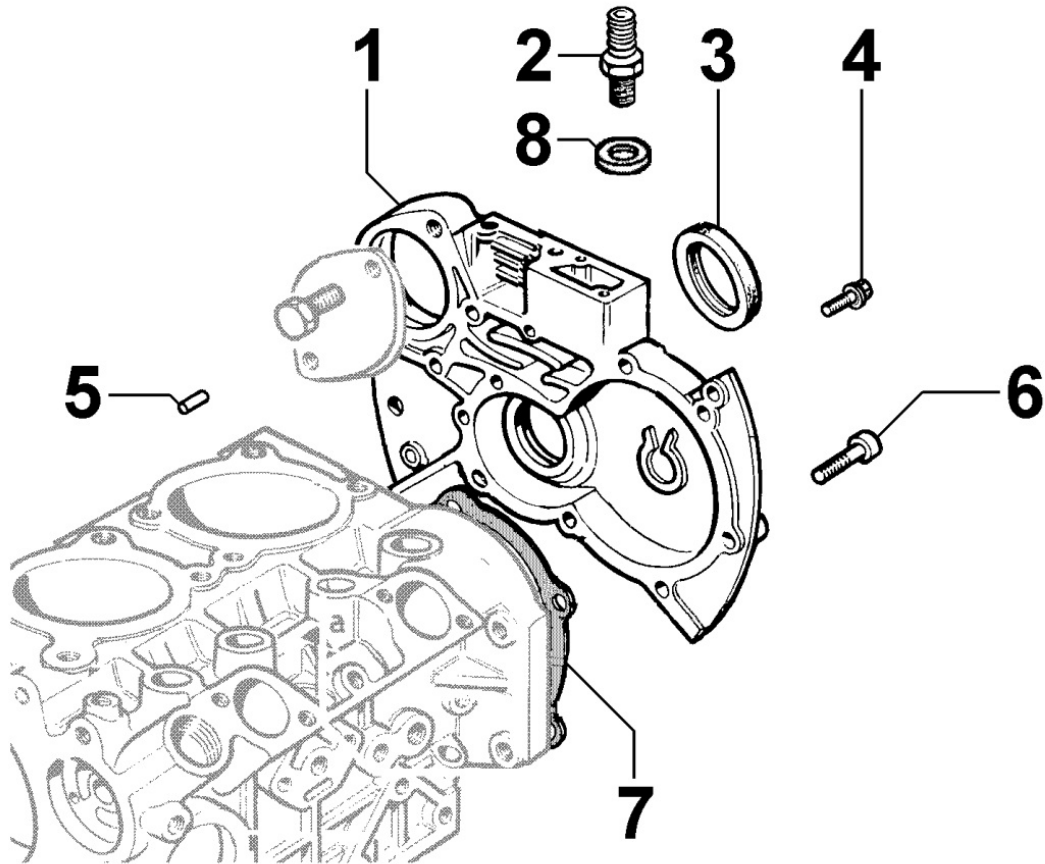

8024250010 - CRANKCASE COVER

Pos	Kit	Included In	Code	Description	Qty	Old Code	Tech. Info
1	(A)		ED00241R0100-S	COVER FOR DISTRIBUTION MD/2 COMPLETE	1		
2		(A)	ED00717R0800-S	UNION	1		
3			ED00054R0310-S	ANELLO TEN.OLIO 38X52X8 1AZ	1		
4			ED0017601310-S	BOLT	1		
5			ED0084001200-S	PARAL.PIN	1		
6			ED0097320640-S	SCREW	10		
7			ED0044312240-S	GASKET	1