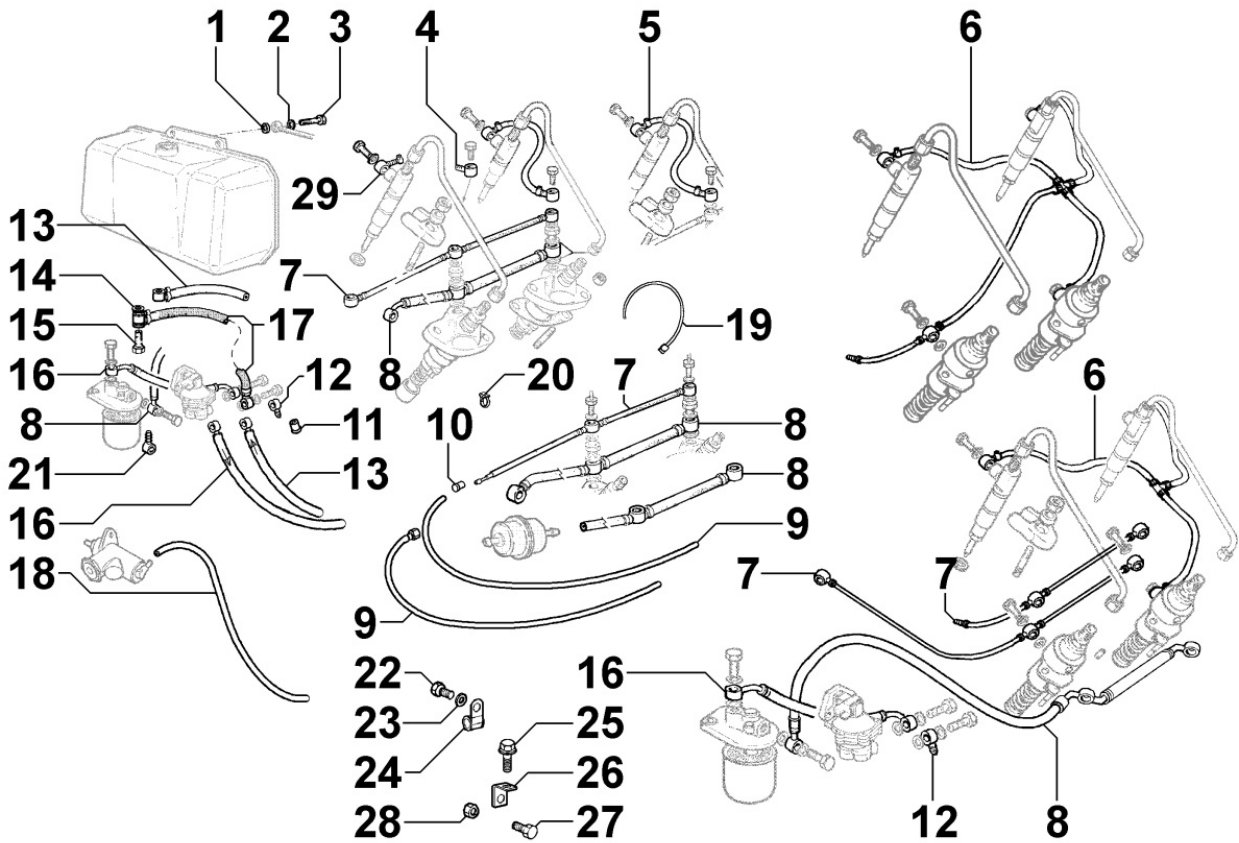

8064251060 - FUEL PIPING

Pos	Kit	Included In	Code	Description	Qty	Old Code	Tech. Info
5			ED0095712520-S	FUEL TUBE	2		
7			ED00938R0240-S	PIPE	1		
8			ED00937R0470-S	PIPE, FUEL	1		
10			ED0021450380-S	CAP	1		
11			ED0021450370-S	CAP	1		
12			ED0072701630-S	RACCORDO/UNION N	1		
16			ED0093758540-S	TUBE	1		
19			ED0024710190-S	COLLAR	2