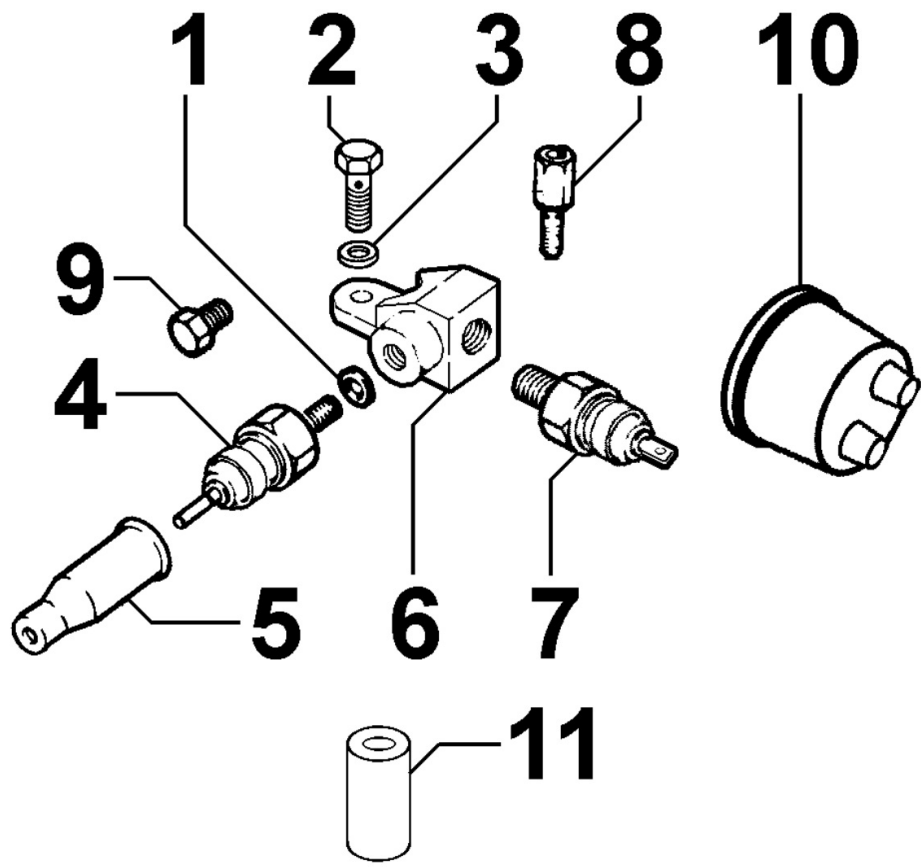

8102250070 - OIL PRESSURE SWITCH

Pos	Kit	Included In	Code	Description	Qty	Old Code	Tech. Info
1			ED0046700580-S	COPPER GASKET	1		
4			ED00674R0780-S	OIL PRES.SWITCH 1-1,2atm	1		
5			ED0064910130-S	PIPE ELBOW	1