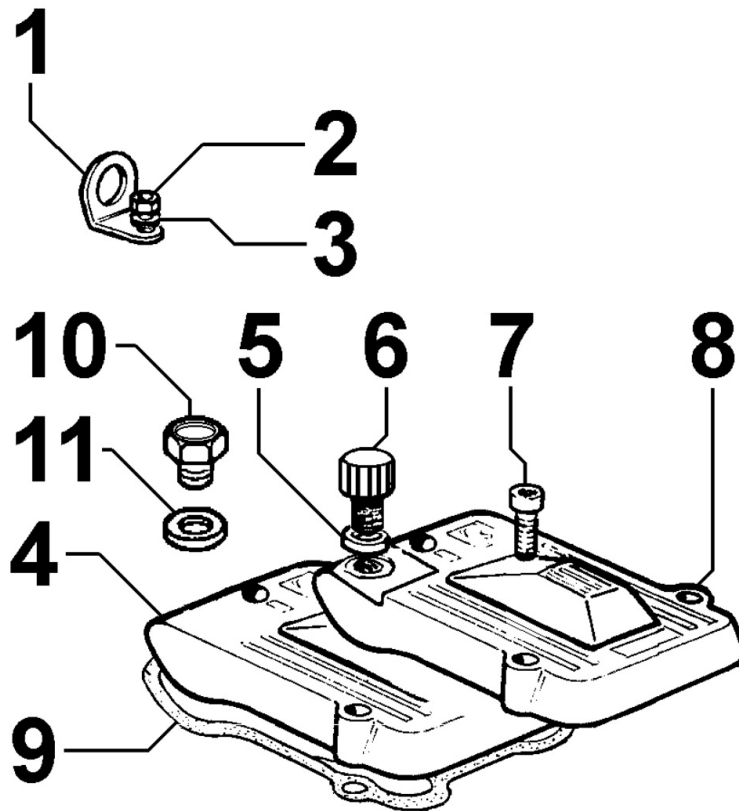

8022250230 - HEAD COVER

Pos	Kit	Included In	Code	Description	Qty	Old Code	Tech. Info
1			ED0085060030-S	AN.BRACKET	1		
2			ED0032400160-S	HEX.NUT	1		
3			ED0076250120-S	WASHER	1		
4			ED00233R0820-S	COVER	1		
6			ED0090321210-S	FILLER PLUG FOR OIL JELLOW	1		
7			ED0097320780-S	SCREW	6		
8			ED00233R0840-S	COVER	1		
9			ED0044001410-S	GASKET ROCKER ARM COVER	2		
11			ED00758R0390-S	WASHER	1