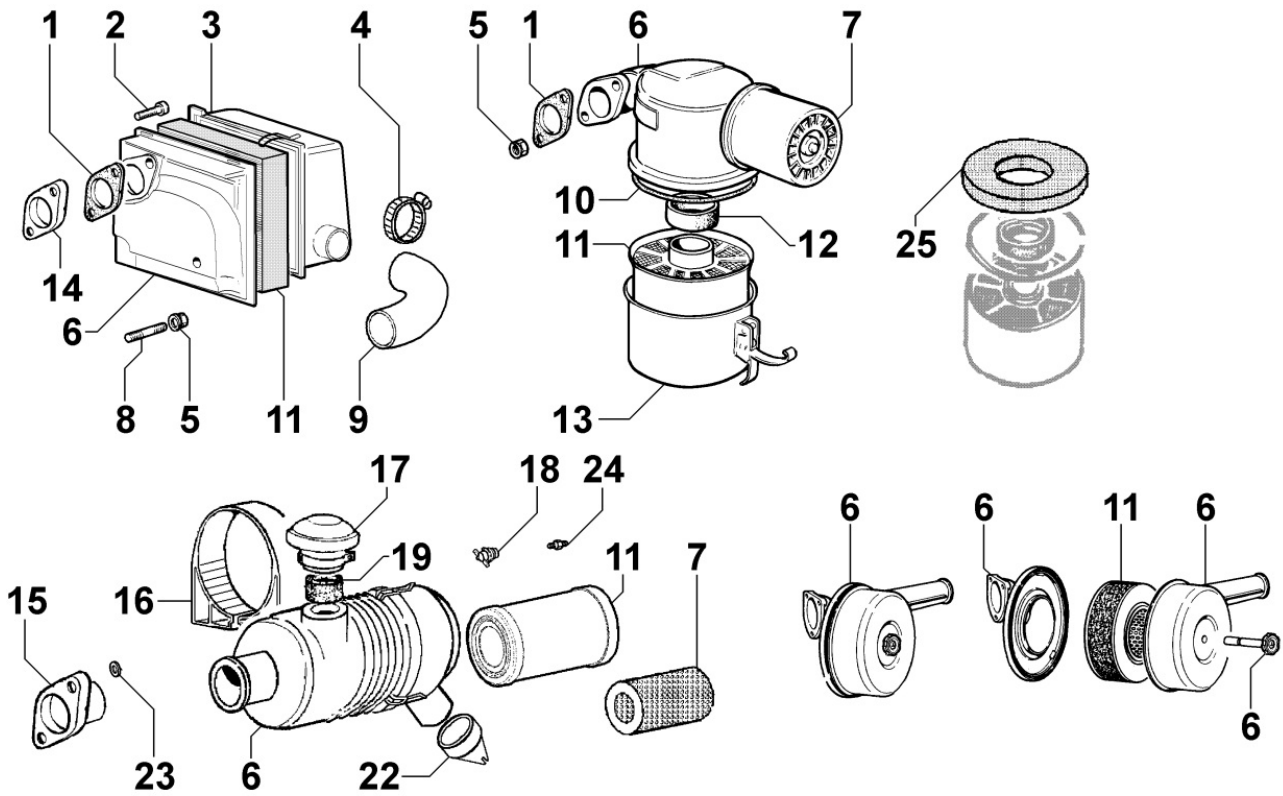

8081250480 - AIR CLEANER

Pos	Kit	Included In	Code	Description	Qty	Old Code	Tech. Info
1			ED00450R0350-S	GASKET	1		
2			ED0097320640-S	SCREW	2		
3			ED0026051100-S	FIL.COVER	1		
5			ED0032401650-S	HEX.NUT	1		
6			ED00268R0290-S	AIR FILTER	1		
8			ED0067800190-S	STUD	1		
11			ED0021752730-S	AIR FILTER CARTRIDGE	1