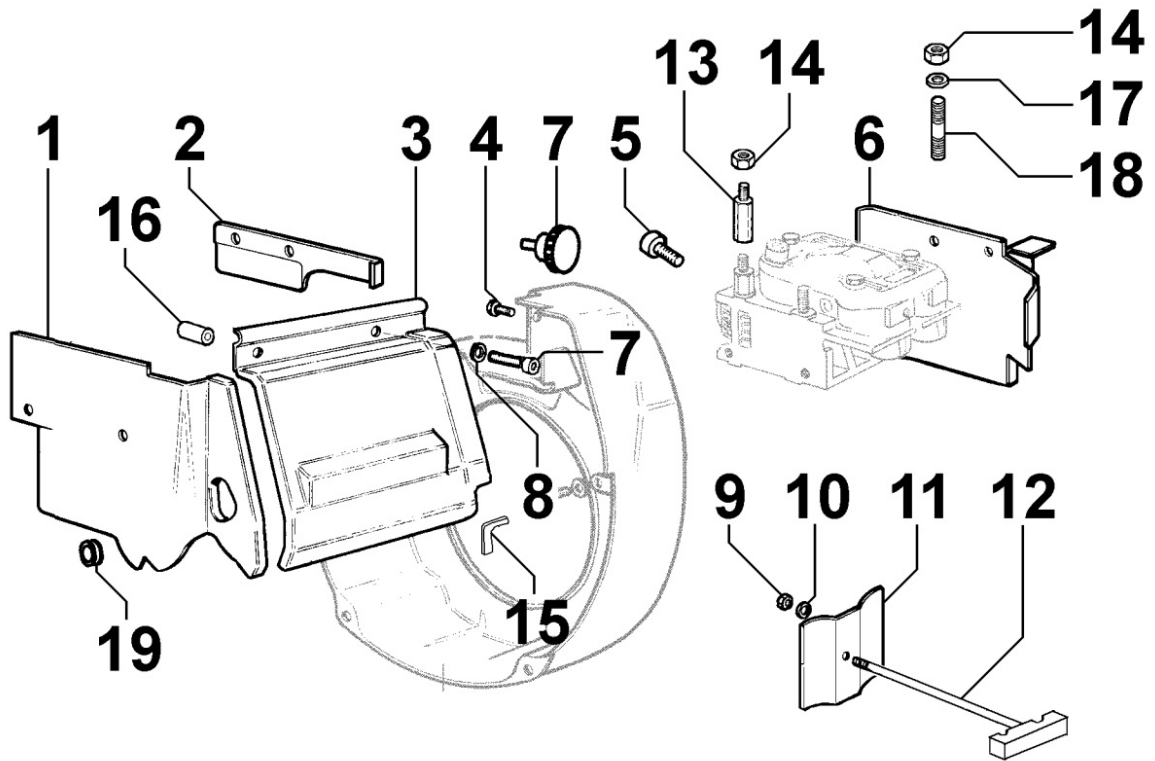

8072250030 - COOLING PLATES

Pos	Kit	Included In	Code	Description	Qty	Old Code	Tech. Info
1			ED00589R0190-S	PARATIA/BULKHEAD	1		
2			ED00589R0070-S	CONVEYOR	1		
3			ED0029201870-S	AIR B.HOOD	1		
4			ED0097301070-S	SCREW	2		
6			ED00588R0850-S	SHROUD	1		
7			ED0097310920-S	ALLEN SCREW	2		
8			ED0076250120-S	WASHER	2		
9			ED0032030770-S	NUT	1		
10			ED0076250520-S	WASHER	1		
11			ED00589R0200-S	BULKHEAD	1		
12			ED00926R0780-S	TIE ROD	1