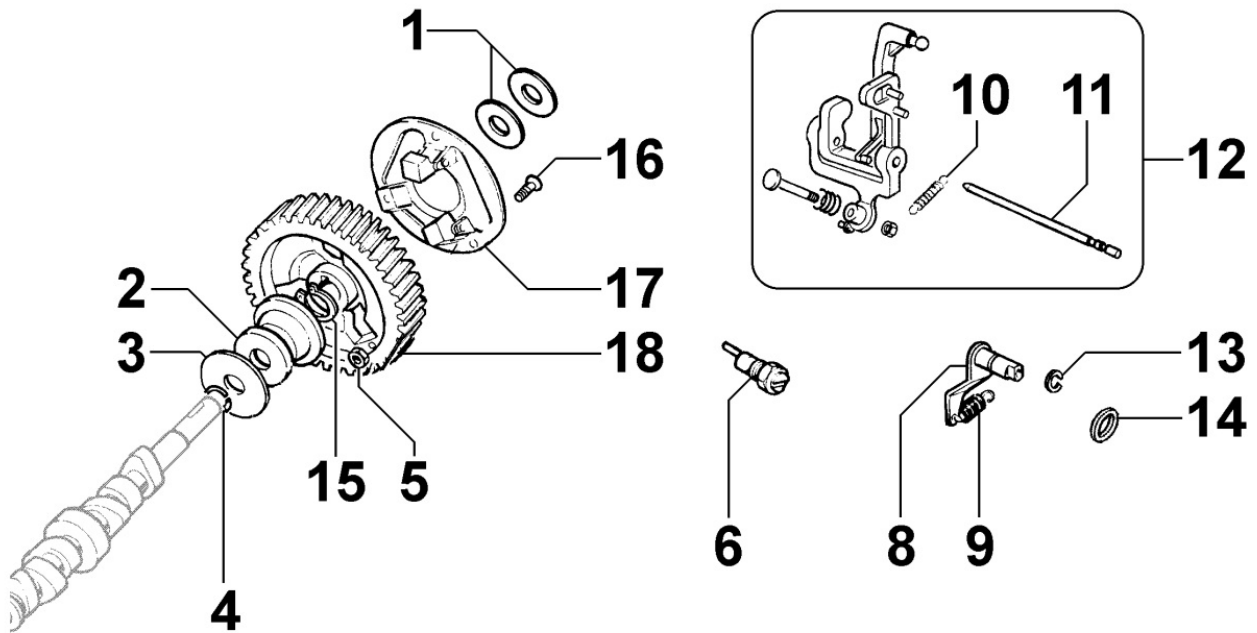

8050250180 - SPEED GOVERNOR

Pos	Kit	Included In	Code	Description	Qty	Old Code	Tech. Info
1			ED00777R0330-S	WASHER	1		
1			ED00777R0340-S	WASHER	1		
2			ED00621R0220-S	CAP	1		
3			ED00777R0780-S	WASHER	1		
4			ED00059R0850-S	RING	1		
5			ED0032030380-S	HEX.NUT	3		
6			ED00722R0410-S	REGISTRO/ADJUSTING SCREW	1		
8			ED00491R0660-S	LEVER EPA	1		
9			ED00551R0470-S	MOLLA/SPRING	1		
10		(A)	ED00551R0140-S	SPRING	1		
11		(A)	ED00601R0770-S	PIN	1		
12	(A)		ED00495R0150-S	LEVER	1		
13			ED0011650360-S	RING	1		
15			ED0012400130-S	SNAP RING	1		
16			ED00997R0880-S	SCREW SPEI M5x16 UNI5933 10.9	3		
17			ED0048966740-S	REGULATOR GROUP RUGGERINI	1