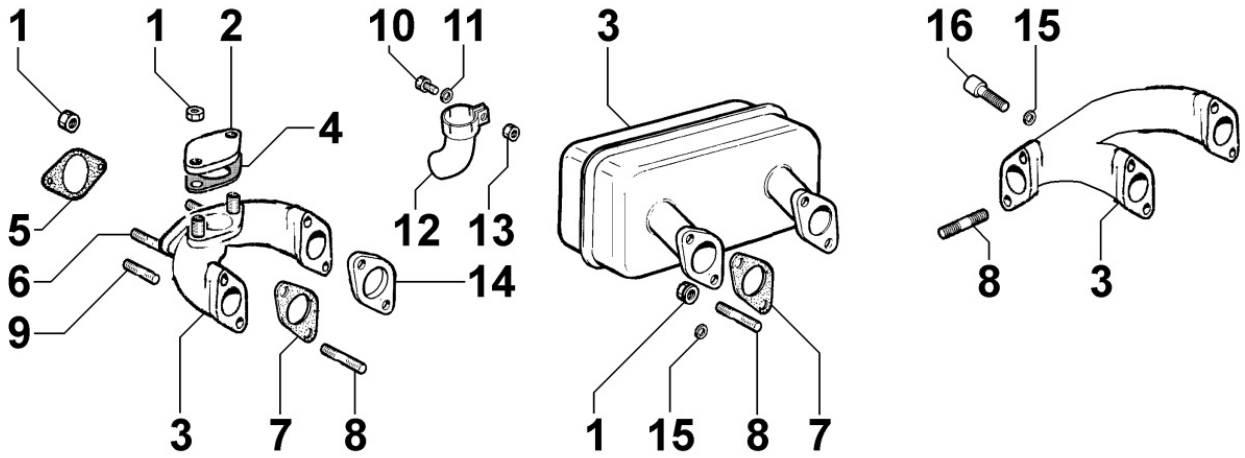

8085250170 - EXHAUST GAS MANIFOLD

Pos	Kit	Included In	Code	Description	Qty	Old Code	Tech. Info
1			ED0032401630-S	HEX.NUT M8	4		
3			ED0054620990-S	MUFFLER	1		
7			ED00450R0960-S	GASKET	2		
8			ED0067800680-S	STUD	4		
14			ED00399R0800-S	FLANGIA/FLANGE	2