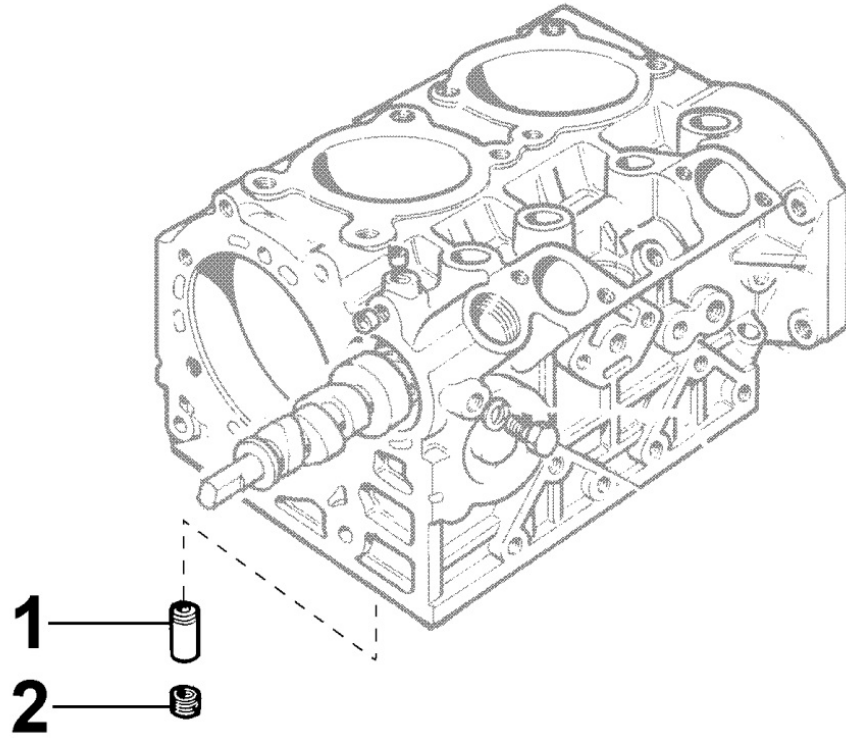

8044250010 - OIL PRESSURE VALVE

Pos	Kit	Included In	Code	Description	Qty	Old Code	Tech. Info
1			ED00956R0450-S	VALVE	1		
2			ED00999R0200-S	SCREW	1