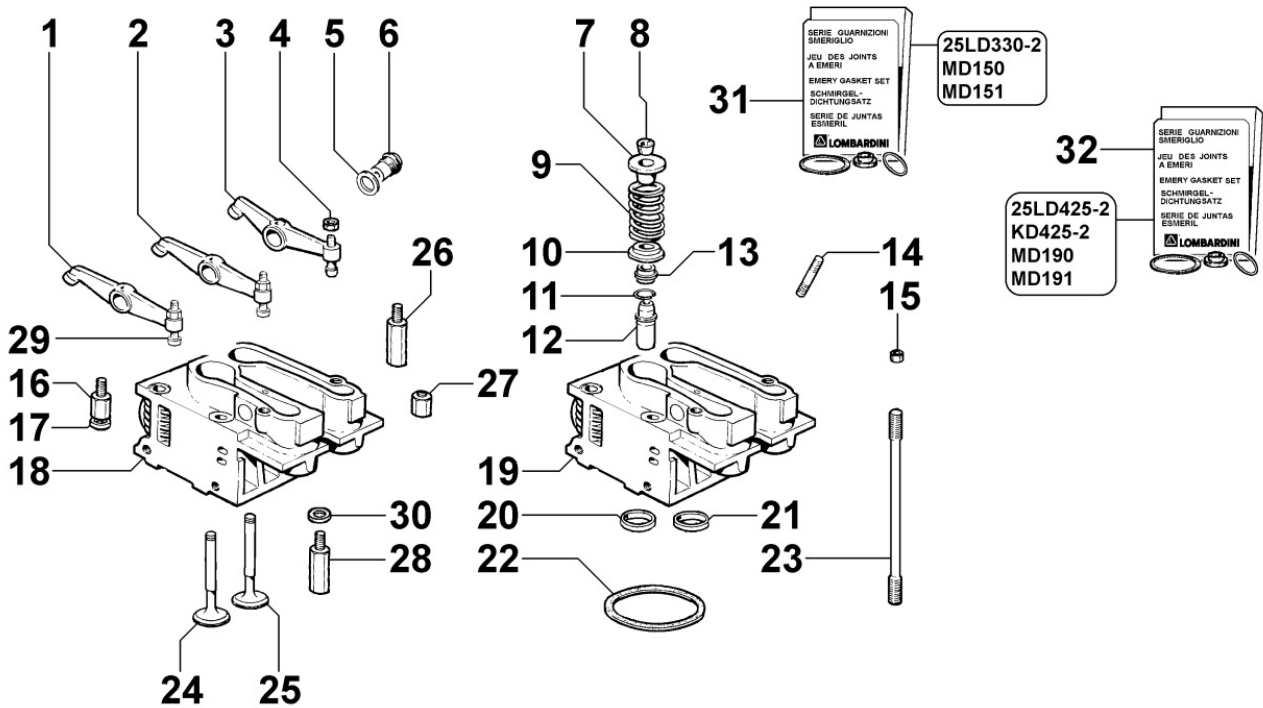

8021251310 - CYLINDER HEAD

Pos	Kit	Included In	Code	Description	Qty	Old Code	Tech. Info
2	(D)	(B)	ED0015413180-S	INTAKE ROCKER ARM	2		▲
3	(D)	(B)	ED0015413190-S	EXHAUST ROCKER ARM	2		▲
5		(B)	ED0046700880-S	GASKET	4		
6		(B)	ED00602R0030-S	PIN	4		
7		(B)	ED0064001010-S	RETAINER	4		
8		(B)	ED00809R0040-S	LOCK	8		
9		(B)	ED00540R0770-S	SPRING	4		
10		(B)	ED0064000980-S	RETAINER	4		
11		(C)	ED00059R0680-S	RING	4		
12	(C)	(E)	ED00464R0740-S	VALVE GUIDE	4		▲
13		(A) (B)	ED0045350150-S	VALVE STEM SEAL d.7	4		
14		(B)	ED00676R0880-S	STUD	2		
15			ED00326R0380-S	NUT	7		
16			ED00326R0410-S	NUT	1		
17			ED00772R0020-S	WASHER	8		
19	(E)		ED00A26R0630-S	CYLINDER HEAD	2	ED0092011780-S	
20		(A) (B) (E)	ED00060R0940-S	RING EPA	2		▲
21		(A) (B) (E)	ED00060R0950-S	RING EPA	2		▲
22			ED0047308910-S	HEAD GASKET	1		▲
22			ED0047308920-S	GASKET	1		▲
22			ED0047308930-S	GASKET	1		▲
22			ED0047308940-S	GASKET	1		▲
23			ED00684R0340-S	STUD BOLT	8		
24		(B)	ED00960R0890-S	VALVE EPA	2		▲
25		(B)	ED00960R0880-S	VALVE EPA	2		▲
29		(A) (B) (D)	ED0098501590-S	ADJUSTING SCREW M6	4		▲
31			ED00A21R0410-S	GASKET	1		▲