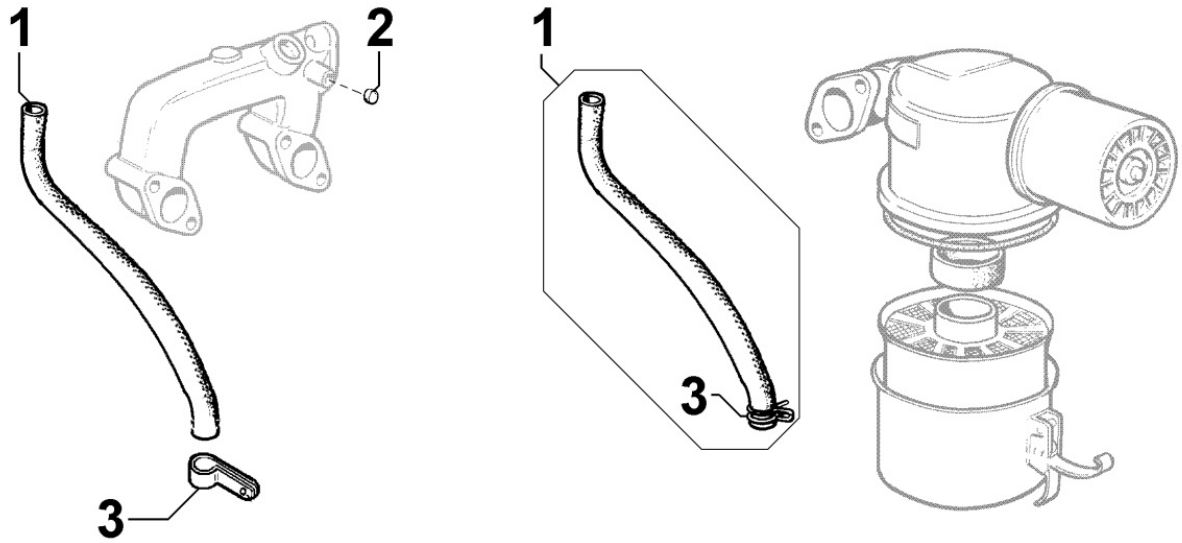

**8045250020 - BREATHER SYSTEM**

Pos	Kit	Included In	Code	Description	Qty	Old Code	Tech. Info
1	(A)		ED00949R0510-S	PIPE	1		
3		(A)	ED0036301780-S	CLAMP	1		

**8050250180 - SPEED GOVERNOR**

Pos	Kit	Included In	Code	Description	Qty	Old Code	Tech. Info
1			ED00777R0330-S	WASHER	1		
1			ED00777R0340-S	WASHER	1		
2			ED00621R0220-S	CAP	1		
3			ED00777R0780-S	WASHER	1		
4			ED00059R0850-S	RING	1		
5			ED0032030380-S	HEX.NUT	3		
6			ED00722R0410-S	REGISTRO/ADJUSTING SCREW	1		
8			ED00491R0660-S	LEVER EPA	1		
9			ED00551R0470-S	MOLLA/SPRING	1		
10		(A)	ED00551R0140-S	SPRING	1		
11		(A)	ED00601R0770-S	PIN	1		
12	(A)		ED00495R0150-S	LEVER	1		
13			ED0011650360-S	RING	1		
15			ED0012400130-S	SNAP RING	1		
16			ED00997R0880-S	SCREW SPEI M5x16 UNI5933 10.9	3		
17			ED0048966740-S	REGULATOR GROUP RUGGERINI	1		