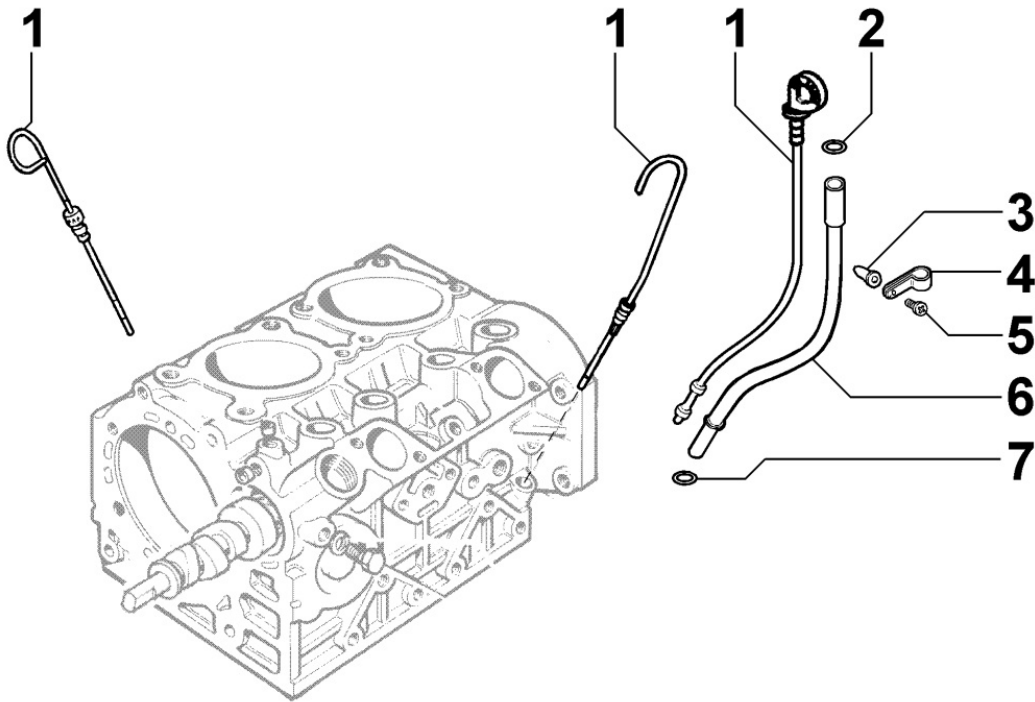

8043250030 - OIL DIPSTICK

Pos	Kit	Included In	Code	Description	Qty	Old Code	Tech. Info
1			ED00076R0590-S	ASTA LIVELLO OLIO/OIL DIPSTICK	1