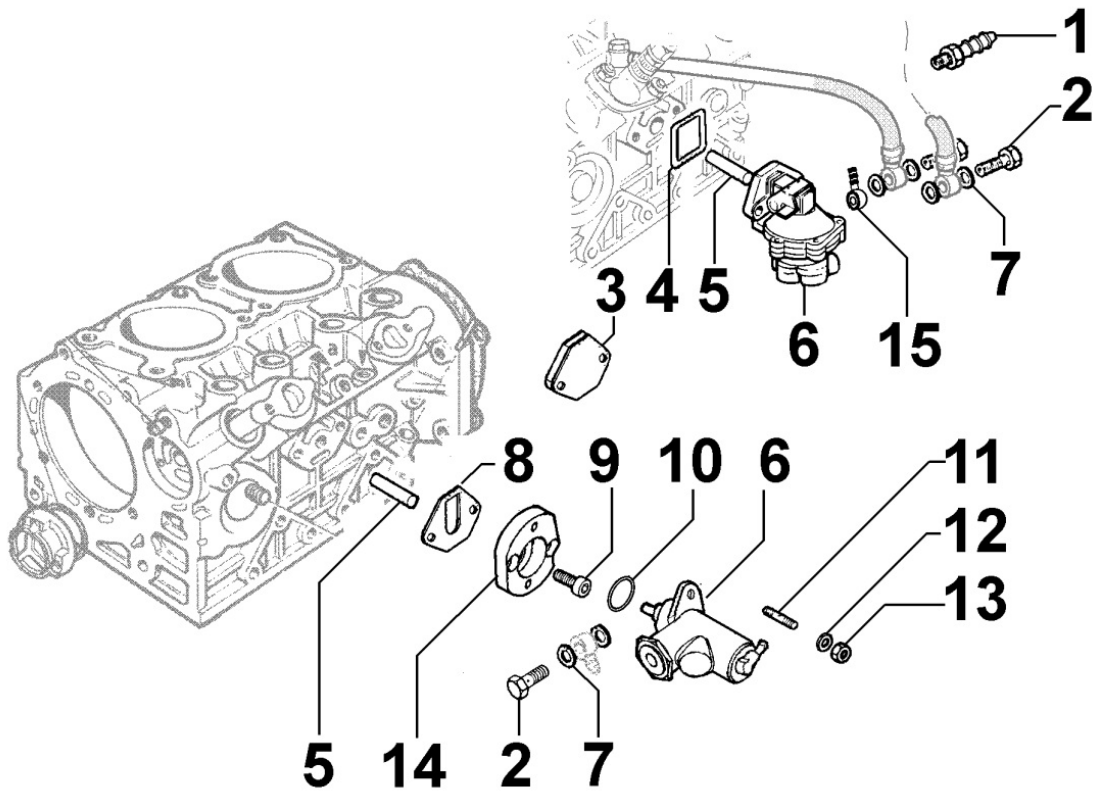

8062250180 - FUEL FEED PUMP

Pos	Kit	Included In	Code	Description	Qty	Old Code	Tech. Info
2			ED0019011930-S	BOLT	2		
4			ED0012000870-S	O RING	1		
5			ED00704R0130-S	DRIVE ROD	1		
6			ED0065851510-S	FUEL FEEDING PUMP	1		
7			ED0046700590-S	COPPER GASKET 10,2X14X1,5	4		
11			ED0067800490-S	STUD	2		
12			ED0075550290-S	WASHER	2		
13			ED0032401640-S	HEX.NUT	2