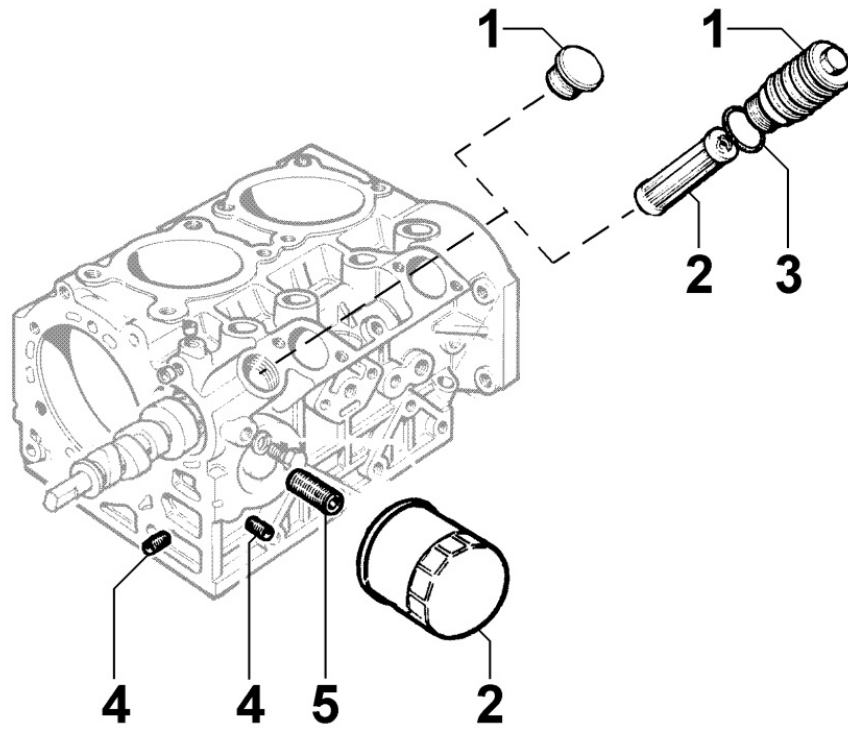

8042250150 - OIL FILTER

Pos	Kit	Included In	Code	Description	Qty	Old Code	Tech. Info
1			ED00886R0740-S	PLUG	1		
2			ED0021752840-S	OIL FILTER CARTRIDGE K	1		
4			ED0097651110-S	A.GRUBSCREW	2		
5			ED00717R0370-S	UNION	1