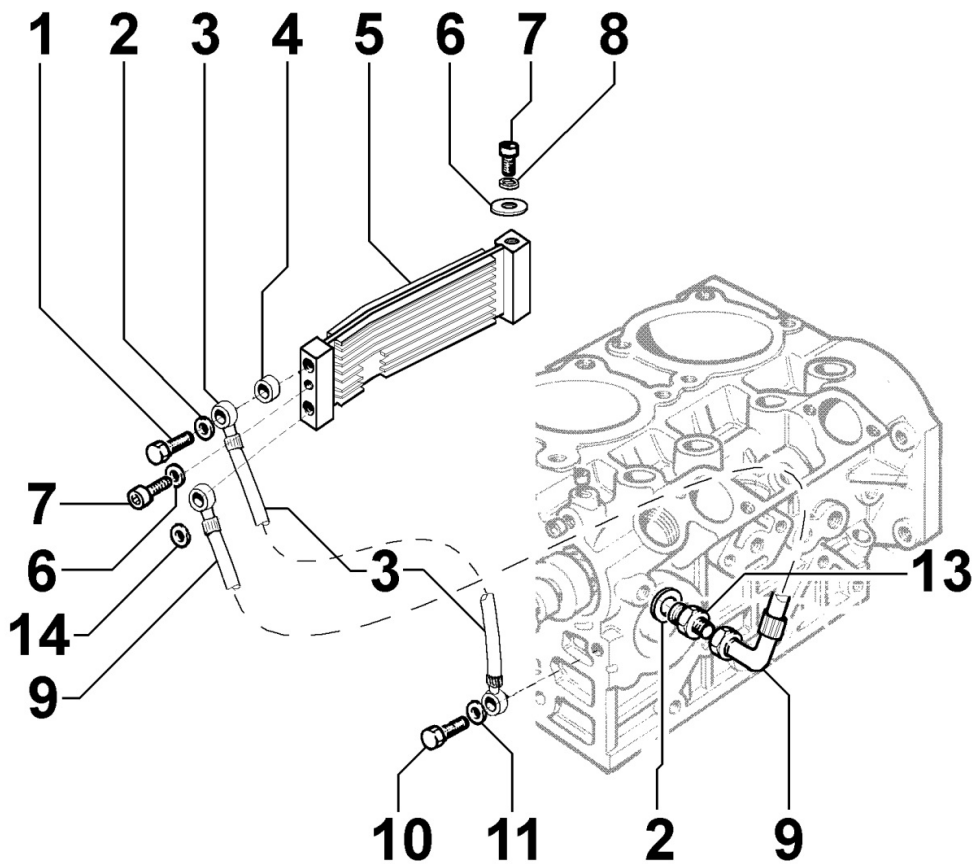

8078250080 - OIL RADIATOR / OIL COOLER

Pos	Kit	Included In	Code	Description	Qty	Old Code	Tech. Info
1			ED00717R0900-S	UNION	2		
2			ED0046700600-S	C.GASKET	5		
3			ED0094853780-S	PIPE FOR OIL RADIATOR	1		
4			ED00355R0500-S	SPACER	2		
5			ED0073504470-S	OIL RADIATOR	1		
6			ED0076260510-S	WASHER	1		
7			ED0097301070-S	SCREW	2		
8			ED0076250080-S	WASHER	2		
9			ED0094853790-S	PIPE FOR RETURN OF OIL RADIATOR	1		
10			ED0019011930-S	BOLT	1		
11			ED0046700360-S	GASKET	2		
13			ED00717R0910-S	UNION	1		
14			ED00754R0380-S	WASHER	2