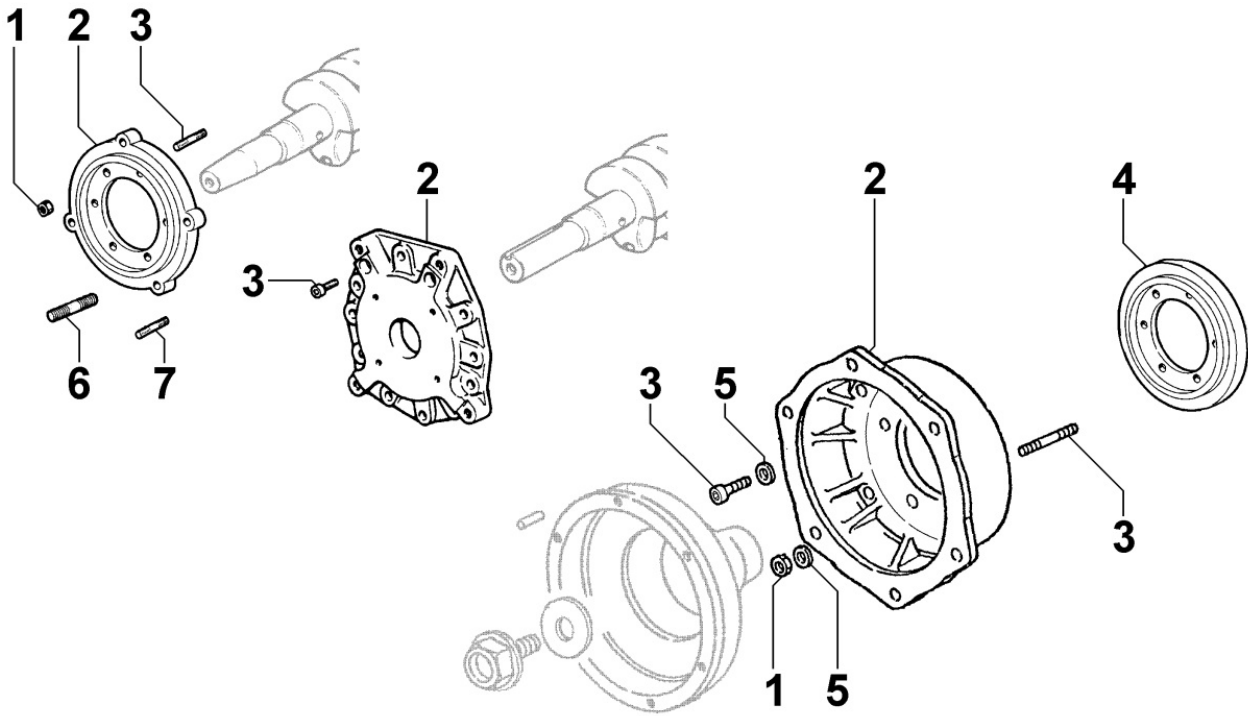

8160250020 - ENGINE BELL / BACKPLATE

Pos	Kit	Included In	Code	Description	Qty	Old Code	Tech. Info
2			ED0063705590-S	FLANGE	1		
3			ED0097320740-S	CAPSCREW	6