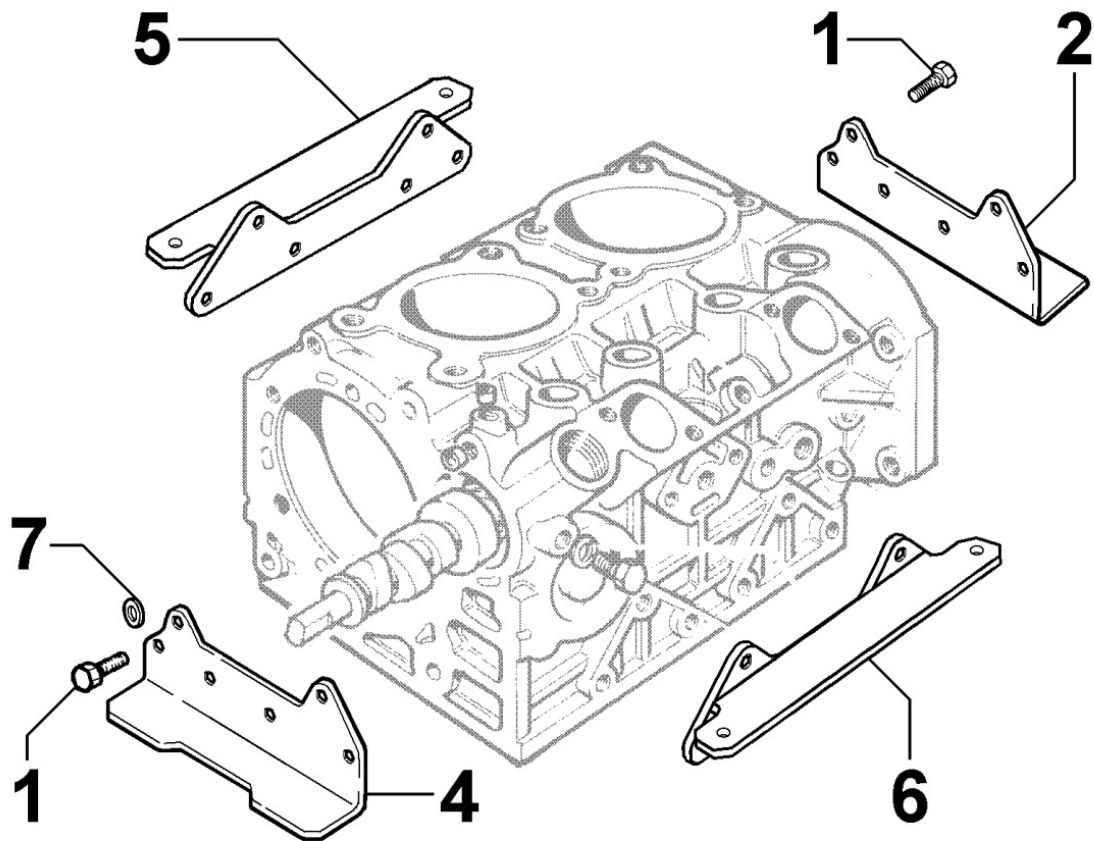

8025250020 - ENGINE MOUNTS

Pos	Kit	Included In	Code	Description	Qty	Old Code	Tech. Info
1			ED0017700040-S	BOLT	12		
2			ED00626R0030-S	FOOT	2