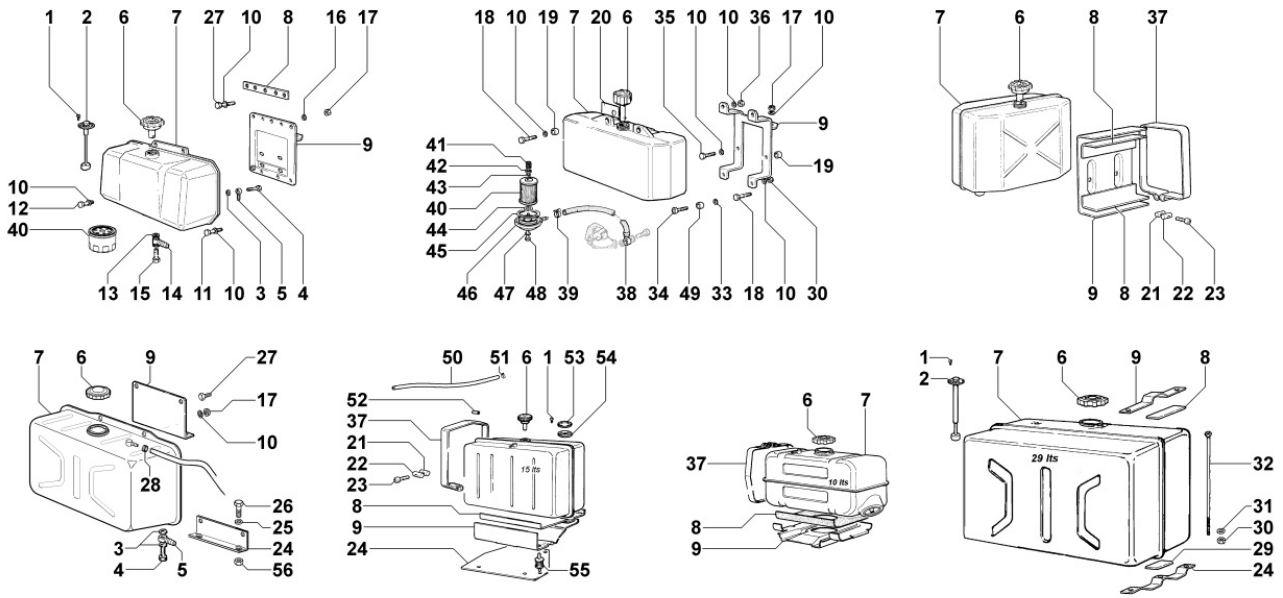

8063250050 - FUEL TANK

Pos	Kit	Included In	Code	Description	Qty	Old Code	Tech. Info
12			ED0017700050-S	BOLT	2