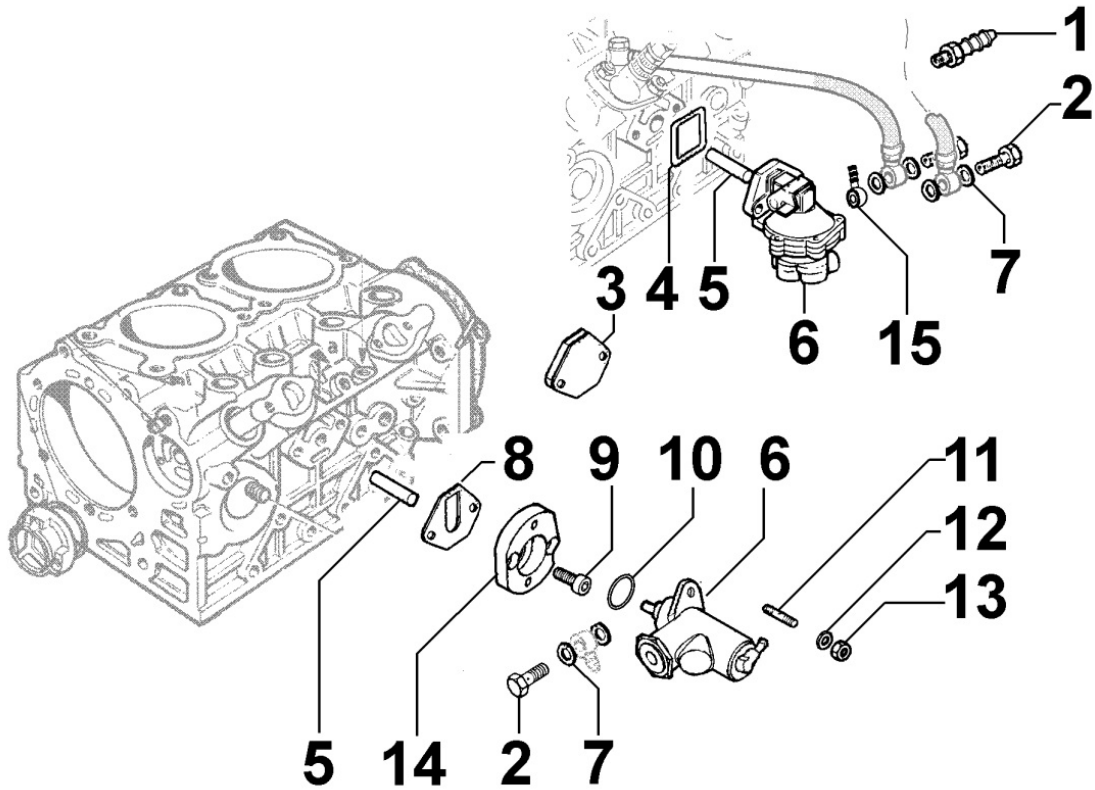

8062250180 - FUEL FEED PUMP

Pos	Kit	Included In	Code	Description	Qty	Old Code	Tech. Info
2			ED0019011930-S	BOLT	2		
4			ED0012000870-S	O RING	1		
5			ED00704R0130-S	DRIVE ROD	1		
6			ED0065851510-S	FUEL FEEDING PUMP	1		
7			ED0046700590-S	COPPER GASKET 10,2X14X1,5	4		
11			ED0067800490-S	STUD	2		
12			ED0075550290-S	WASHER	2		
13			ED0032401640-S	HEX.NUT	2