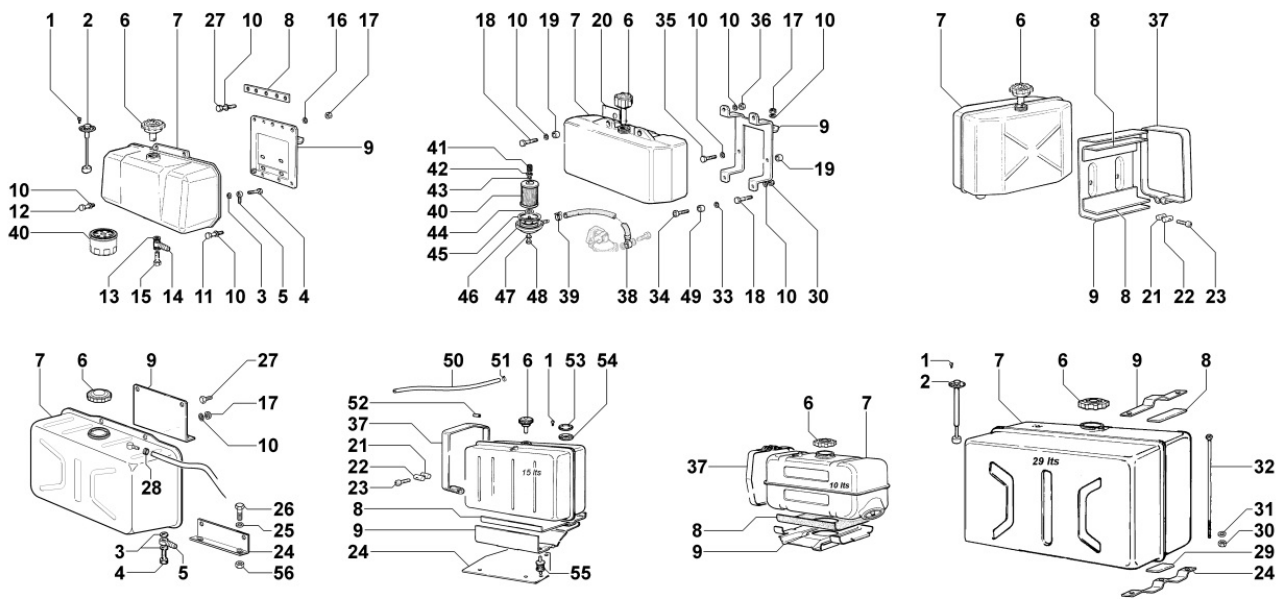

8063250050 - FUEL TANK

Pos	Kit	Included In	Code	Description	Qty	Old Code	Tech. Info
12			ED0017700050-S	BOLT	2