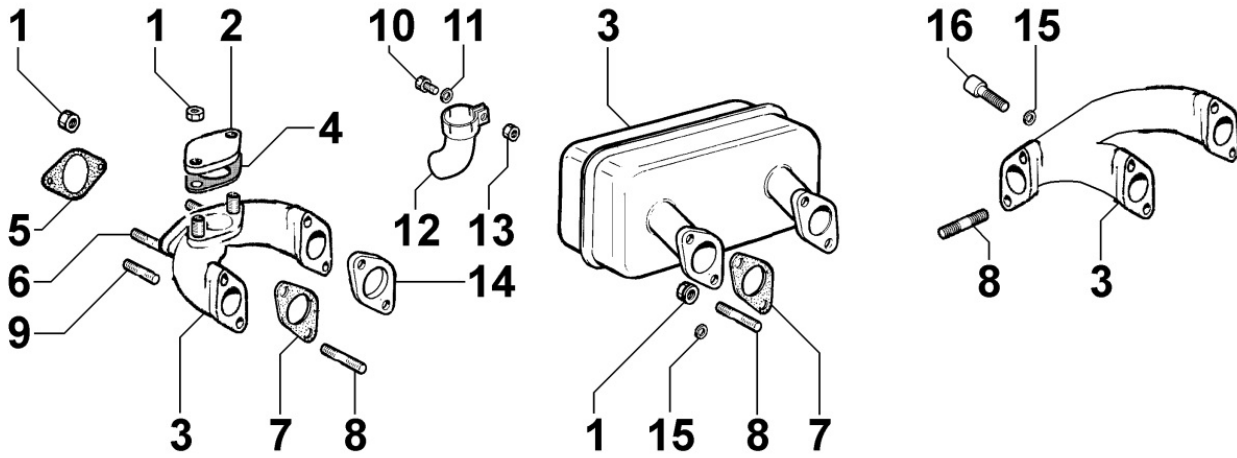

8085250210 - EXHAUST GAS MANIFOLD

Pos	Kit	Included In	Code	Description	Qty	Old Code	Tech. Info
1			ED0032401630-S	HEX.NUT M8	8		
2			ED00399R0750-S	FLANGE	1		
3			ED0024864480-S	MANIFOLD	1		
4			ED00450R0350-S	GASKET	1		
5			ED0045011180-S	GASKET	1		
6			ED0067800850-S	STUD	4		
7			ED00451R0240-S	GASKET	2		
8			ED0067800680-S	STUD	2		
9			ED0067800080-S	STUD	2