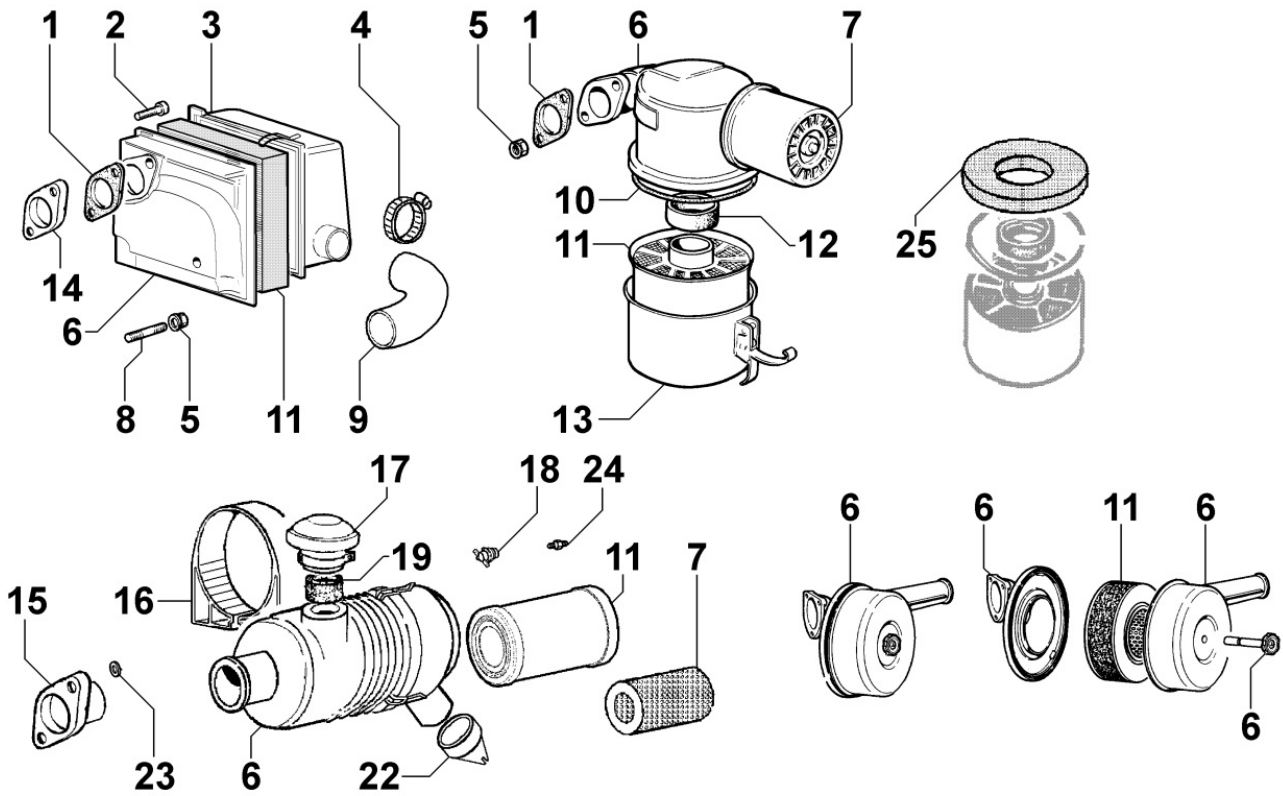

8081250400 - AIR CLEANER

Pos	Kit	Included In	Code	Description	Qty	Old Code	Tech. Info
1			ED00450R0350-S	GASKET	1		
2			ED0097320640-S	SCREW	2		
3			ED0026051100-S	FIL.COVER	1		
4			ED0036300380-S	HOSE CLAMP	2		
5			ED0032401650-S	HEX.NUT	1		
6			ED00268R0290-S	AIR FILTER	1		
8			ED0067800190-S	STUD	1		
9			ED0054012240-S	MANICOTTO/SPL.COUPL. N A	1		
11			ED0021752730-S	AIR FILTER CARTRIDGE	1