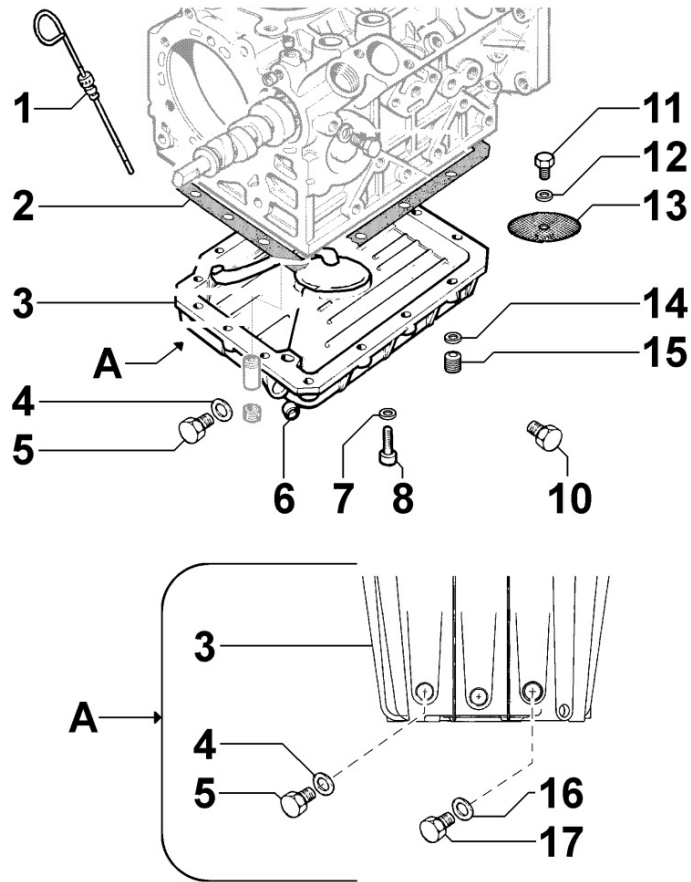

8041250010 - OIL PAN

Pos	Kit	Included In	Code	Description	Qty	Old Code	Tech. Info
2			ED0046012210-S	GASKET	1		
3	(A)		ED0066456230-S	OIL PAN	1		
4		(A)	ED0046700610-S	C.GASKET	1		
5		(A)	ED0089650050-S	CAP	1		
6		(A)	ED00886R0570-S	PLUG	1		
8			ED0017601380-S	BOLT	15		
11		(A)	ED0017600010-S	BOLT	1		
12		(A)	ED0076250080-S	WASHER	1		
13		(A)	ED00734R0720-S	NET	1