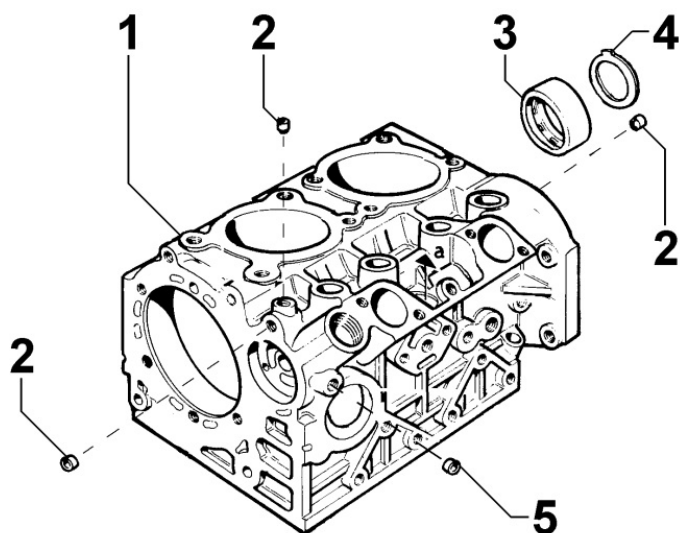

8020250230 - CRANKCASE

- 6 25LD330-2
  MD150
  MD151
  SERIE COMPLETA ANELLI E GUARNIZIONI
  JEU DE BAGUES ET JOINTS
  GASKET AND O-RING SET
  DICHTUNG-O-RINGSATZ
  SERIE DE JUNTAS Y DE AROS
- 7 25LD425-2
  KD425-2
  MD190
  MD191
  SERIE COMPLETA ANELLI E GUARNIZIONI
  JEU DE BAGUES ET JOINTS
  GASKET AND O-RING SET
  DICHTUNG-O-RINGSATZ
  SERIE DE JUNTAS Y DE AROS
- 8 25LD425-2 EPA
  KD425-2 EPA
  MD190 EPA
  MD191 EPA
  SERIE COMPLETA ANELLI E GUARNIZIONI
  JEU DE BAGUES ET JOINTS
  GASKET AND O-RING SET
  DICHTUNG-O-RINGSATZ
  SERIE DE JUNTAS Y DE AROS

Pos	Kit	Included In	Code	Description	Qty	Old Code	Tech. Info
1	(A)		ED0015112070-S	CRANKCASE	1		
2		(A)	ED0089900580-S	PLUG	4		
3			ED00310R0800-S	SLIDING BEARING	1		
3			ED00310R0810-S	SLIDING BEARING	1		
3		(A)	ED00310R0770-S	SLIDING BEARING	1		
6			ED00A21R0420-S	GASKET SET	1		
7			ED00A22R0910-S	GASKET SET	1		
8			ED00A26R0670-S	GASKET SET EPA	1