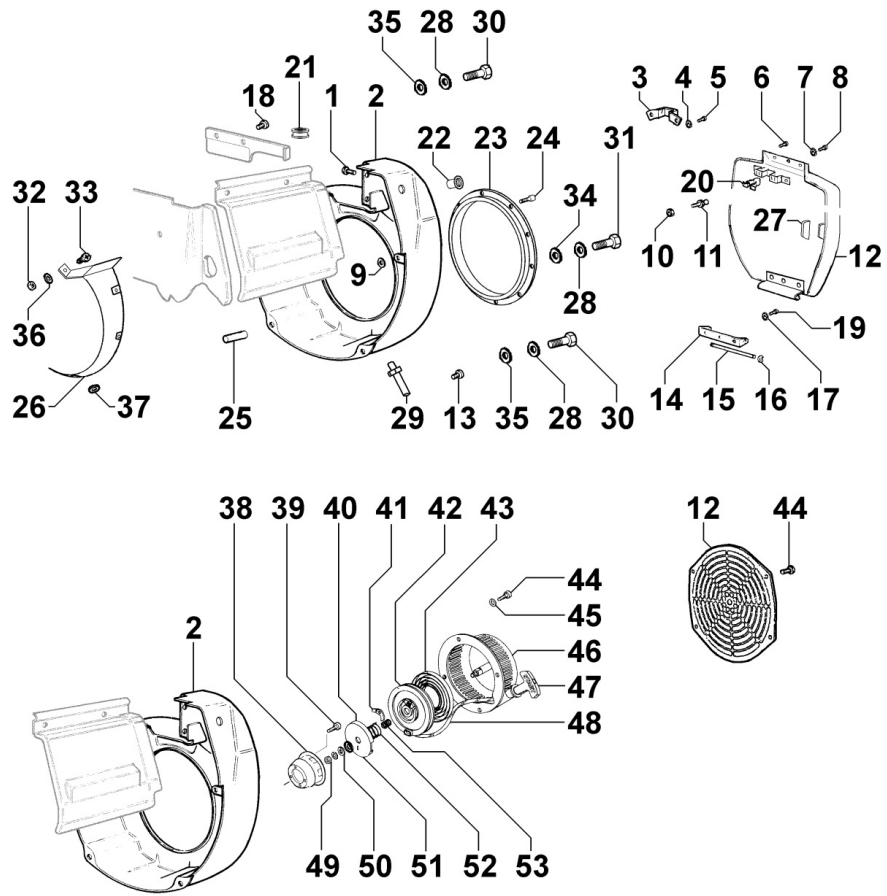

8070250100 - AIR SHROUD

Pos	Kit	Included In	Code	Description	Qty	Old Code	Tech. Info
1			ED0097301070-S	SCREW	4		
2			ED0025696930-S	CONVOGLIATORE/CONVEYOR	1		
2			ED0025696760-S	CONVEYOR	1	ED00228R0720-S	
9			ED0076250080-S	WASHER	2		
18			ED0097901380-S	CH-H.SCREW	2