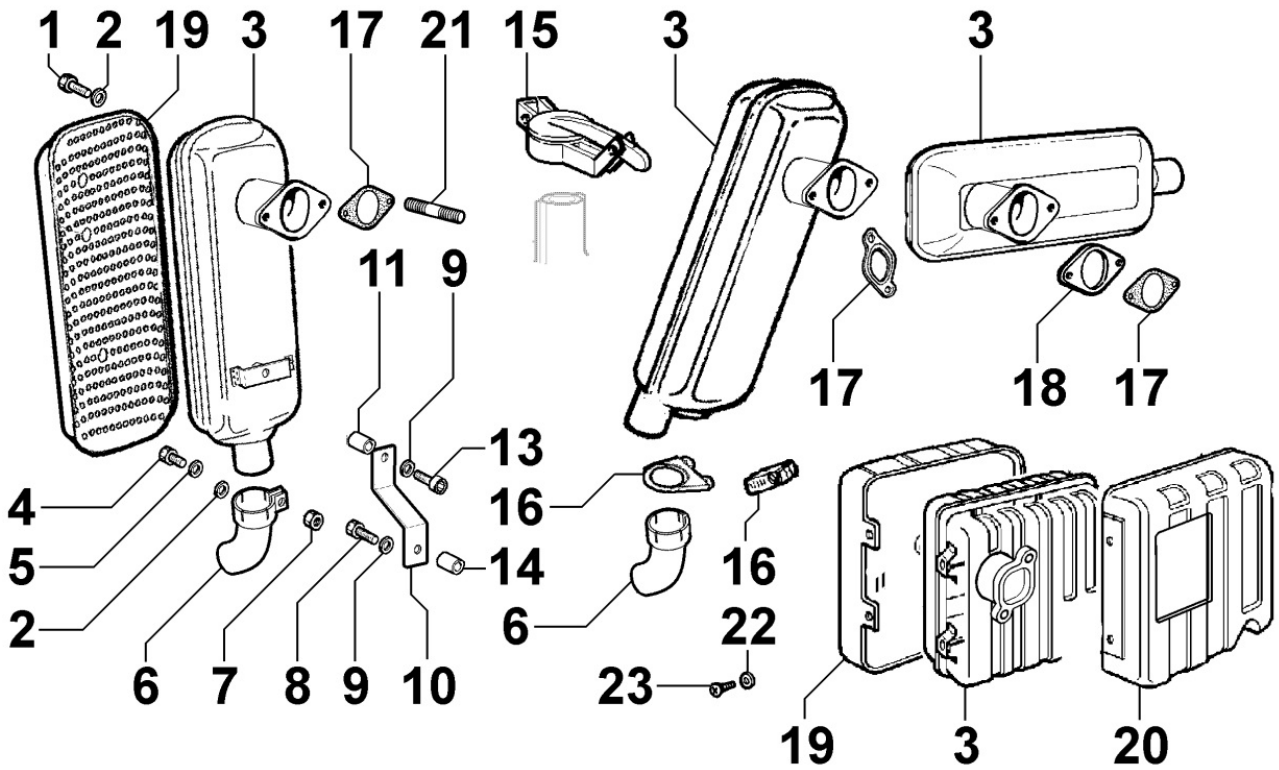

8086250270 - EXHAUST MUFFLER

Pos	Kit	Included In	Code	Description	Qty	Old Code	Tech. Info
1			ED0017700420-S	BOLT	3		
2			ED0075650070-S	SP.WASHER	5		
3			ED0054602910-S	MUFFLER	1		
4			ED0017700040-S	BOLT	2		
6			ED0091700520-S	TUBE END	1		
7			ED0032400160-S	HEX.NUT	1		
8			ED0017700090-S	BOLT	1		
8			ED0097320750-S	SCREW	1		
9			ED0076250100-S	WASHER	4		
9			ED0076250120-S	WASHER	3		
10			ED00859R0620-S	BRACE	1		
11			ED00356R0150-S	SPACER	1		
19			ED0069271720-S	GUARD	1