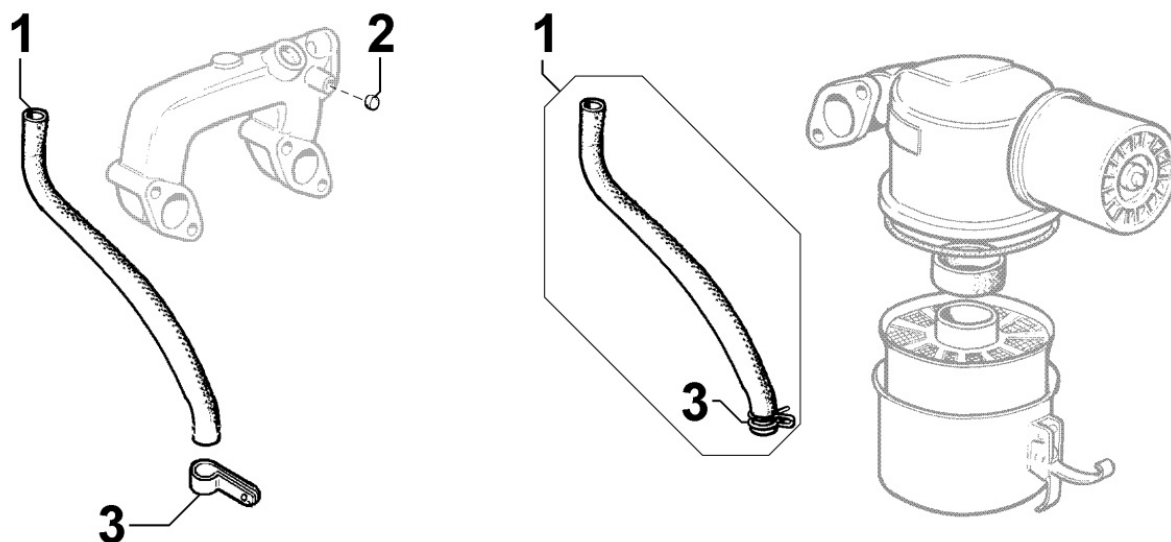

8045250020 - BREATHER SYSTEM

Pos	Kit	Included In	Code	Description	Qty	Old Code	Tech. Info
1	(A)		ED00949R0510-S	PIPE	1		
3		(A)	ED0036301780-S	CLAMP	1		

8050250010 - SPEED GOVERNOR

Pos	Kit	Included In	Code	Description	Qty	Old Code	Tech. Info
1			ED00777R0330-S	WASHER	1		
1			ED00777R0340-S	WASHER	1		
2			ED00621R0220-S	CAP	1		
3			ED00777R0780-S	WASHER	1		
4			ED00059R0850-S	RING	1		
5			ED0032030380-S	HEX.NUT	3		
6			ED00722R0410-S	REGISTRO/ADJUSTING SCREW	1		
8			ED00491R0660-S	LEVER EPA	1		
9			ED00551R0290-S	SPRING	1		
10		(A)	ED00551R0140-S	SPRING	1		
11		(A)	ED00601R0770-S	PIN	1		
12	(A)		ED00495R0060-S	LEVA/LEVER	1		
13			ED0011650360-S	RING	1		
15			ED0012400130-S	SNAP RING	1		
16			ED00997R0880-S	SCREW SPEI M5x16 UNI5933 10.9	3		
17			ED0048966740-S	REGULATOR GROUP RUGGERINI	1		