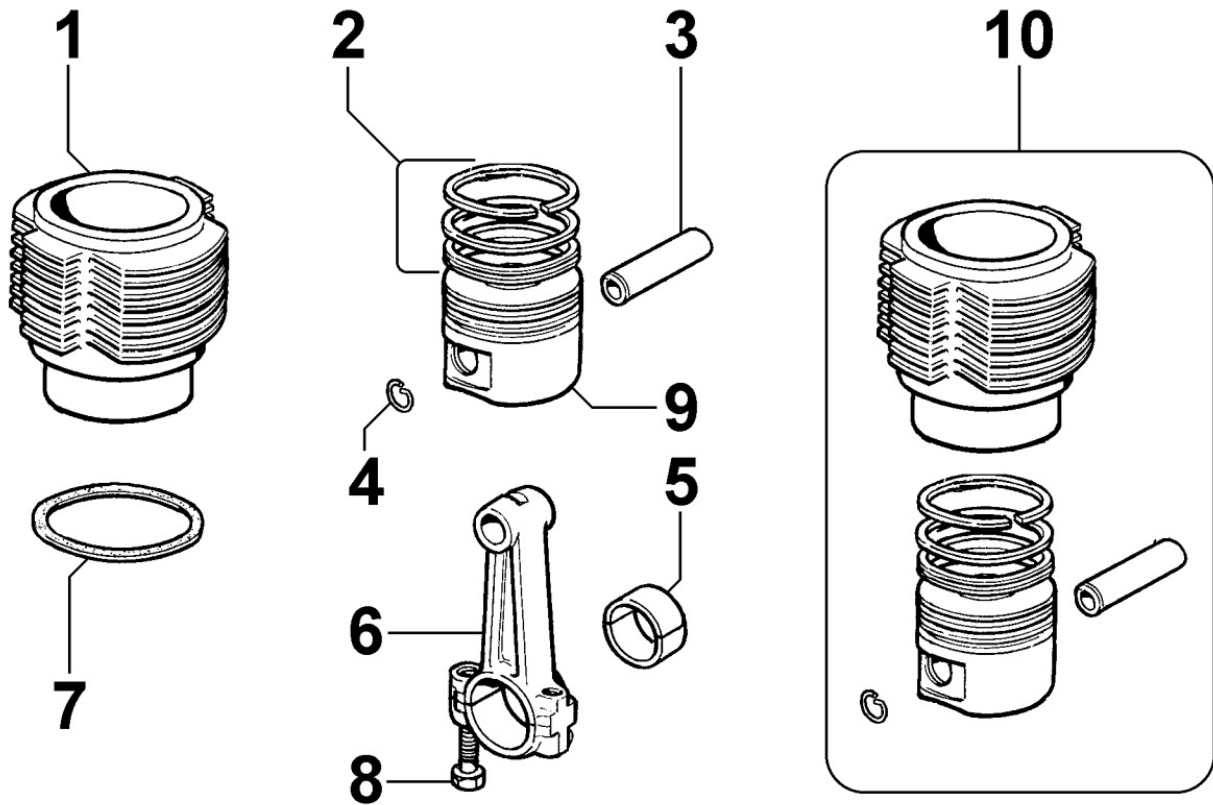

Tavola ricambi

Index	Description
8110250040	STARTING
8170250100	FLYWHEEL PROTECTION

8010250300 - CRANKSHAFT

Pos	Kit	Included In	Code	Description	Qty	Old Code	Tech. Info
1	(A)		ED00A23R0160-S	CRANKSHAFT	1		
2		(A)	ED00498R0350-S	KEY	2		
4		(A) (B)	ED0089900520-S	TAPPO/PLUG N 10	4		

8011250150 - PISTON / CONNECTING ROD

Pos	Kit	Included In	Code	Description	Qty	Old Code	Tech. Info
1		(C)	ED00204R0470-S	CYLINDER EPA	2		▲
2		(A)	ED00A26R0650-S	PISTON RINGS	2		▲
3		(A) (C)	ED00854R0170-S	PISTON PIN	2		
4		(A) (C)	ED0011600530-S	STOPRING	4		
5			ED00A26R0370-S	SLIDING BEARING	2	ED00316R0750-S	
5			ED00A26R0400-S	SLIDING BEARING	2	ED00316R0780-S	
5			ED00A26R0410-S	SLIDING BEARING	2	ED00316R0790-S	
6	(B)		ED00100R0450-S	CONNECTING ROD	2		
7			ED00451R0730-S	GASKET	2		
7			ED00451R0740-S	GASKET	2		
8		(B)	ED0017701010-S	BOLT	2		
9	(A)		ED0065022200-S	PISTON	2		▲
10	(C)		ED0048980450-S	ASS.Y	2		▲