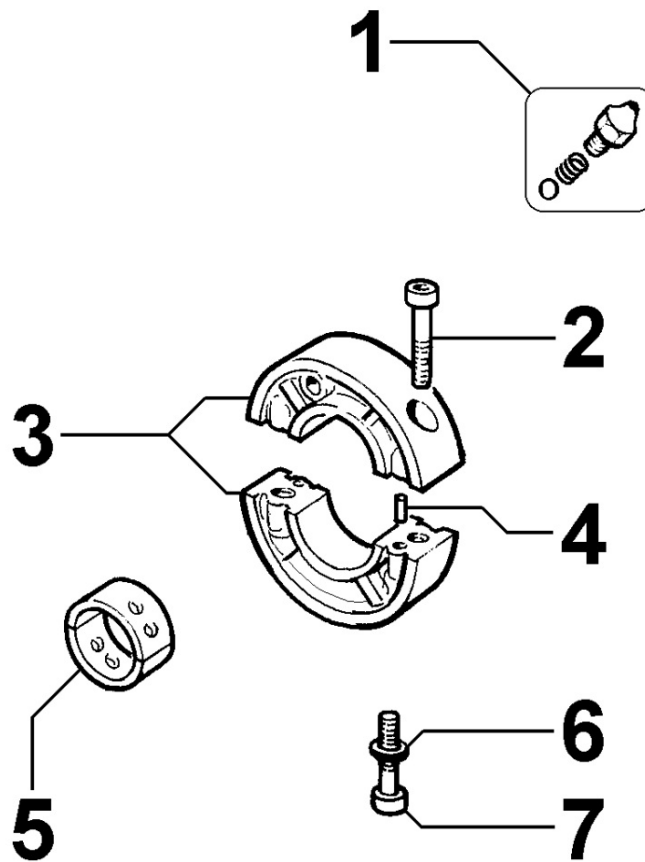

8023250010 - FLYWHEEL SIDE SUPPORT

Pos	Kit	Included In	Code	Description	Qty	Old Code	Tech. Info
1			ED0097320920-S	SCREW	2		
2			ED0097301180-S	SCREW	8		
3	(A)		ED0086753000-S	SUPPORT	1		
4			ED00310R0800-S	SLIDING BEARING	1		
4			ED00310R0810-S	SLIDING BEARING	1		
4		(A)	ED00310R0770-S	SLIDING BEARING	1		
5		(A)	ED00054R0170-S	SEALING OIL RING 45X60X7	1		
6			ED00579R0780-S	O-RING	1		

8025250030 - ENGINE MOUNTS

Pos	Kit	Included In	Code	Description	Qty	Old Code	Tech. Info
1			ED0017700040-S	BOLT	11		
2			ED00626R0030-S	FOOT	2		

8026250020 - CRANKSHAFT CENTRAL SUPPORT

Pos	Kit	Included In	Code	Description	Qty	Old Code	Tech. Info
1			ED00956R0420-S	VALVE	2		
2			ED0097300310-S	ALLEN SCREW	2		
3			ED00880R0630-S	SUPPORT	1		
4			ED0084000200-S	PARAL.PIN	2		
5			ED00A26R0490-S	SLIDING BEARING	2	ED00310R0310-S	
5			ED00A26R0500-S	SLIDING BEARING	1	ED00310R0430-S	
5			ED00A26R0510-S	SLIDING BEARING	1	ED00310R0440-S	
6			ED0076250100-S	WASHER	2		
7			ED0097300320-S	SCREW	2		