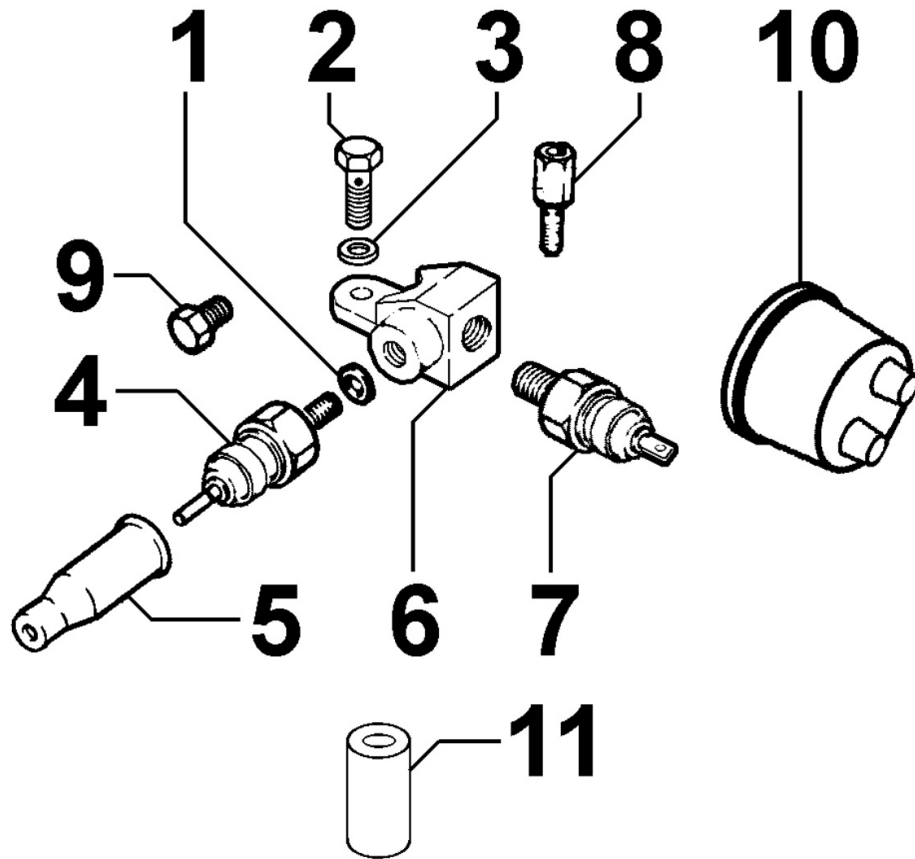

8102250020 - OIL PRESSURE SWITCH

Pos	Kit	Included In	Code	Description	Qty	Old Code	Tech. Info
1			ED0046700580-S	COPPER GASKET	1		
4			ED00674R0010-S	OIL PRESSURE SWITCH	1		
5			ED0064910130-S	PIPE ELBOW	1