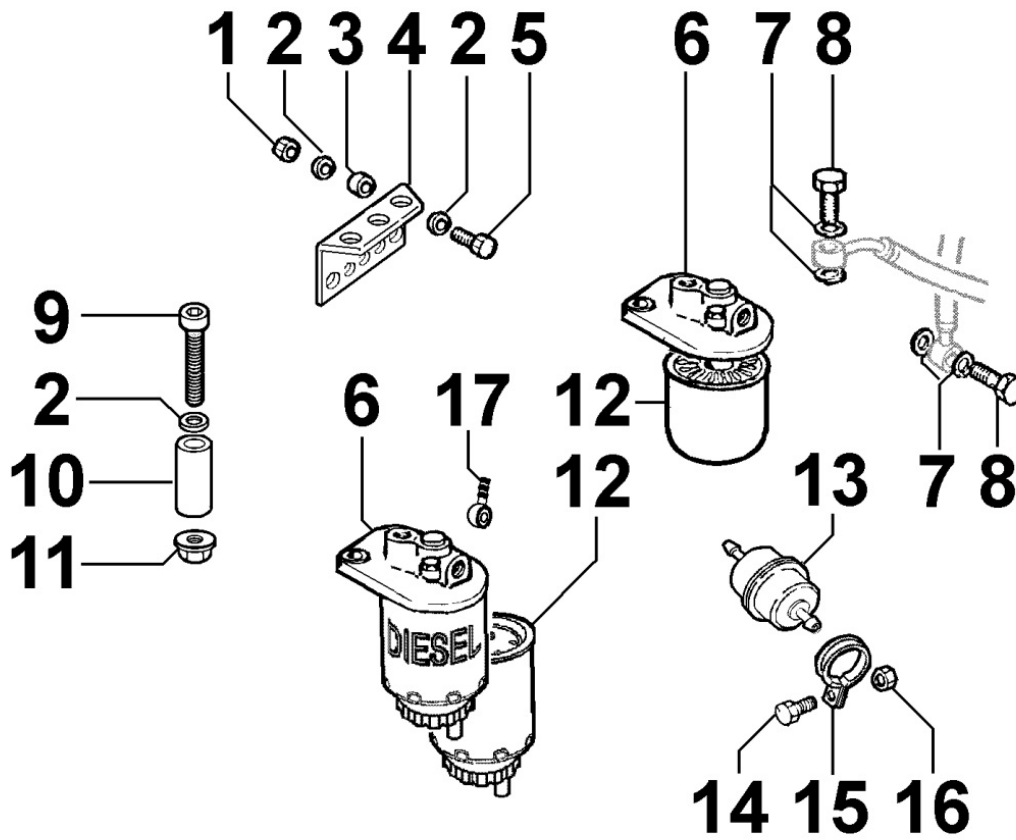

8061250200 - FUEL FILTER

Pos	Kit	Included In	Code	Description	Qty	Old Code	Tech. Info
1			ED0032400160-S	HEX.NUT	2		
2			ED0076250120-S	WASHER	4		
3			ED0035260970-S	SPACER	2		
4			ED00612R0310-S	PLATE	1		
5			ED0017700090-S	BOLT	2		
6	(A)		ED0037301570-S	FUEL FIL.	1		
7			ED0046700610-S	C.GASKET	4		
8			ED0019010320-S	UNION BOLT	2		
12		(A)	ED0021750450-S	FUEL FILTER CARTRIDGE	1	ED0021752350-S