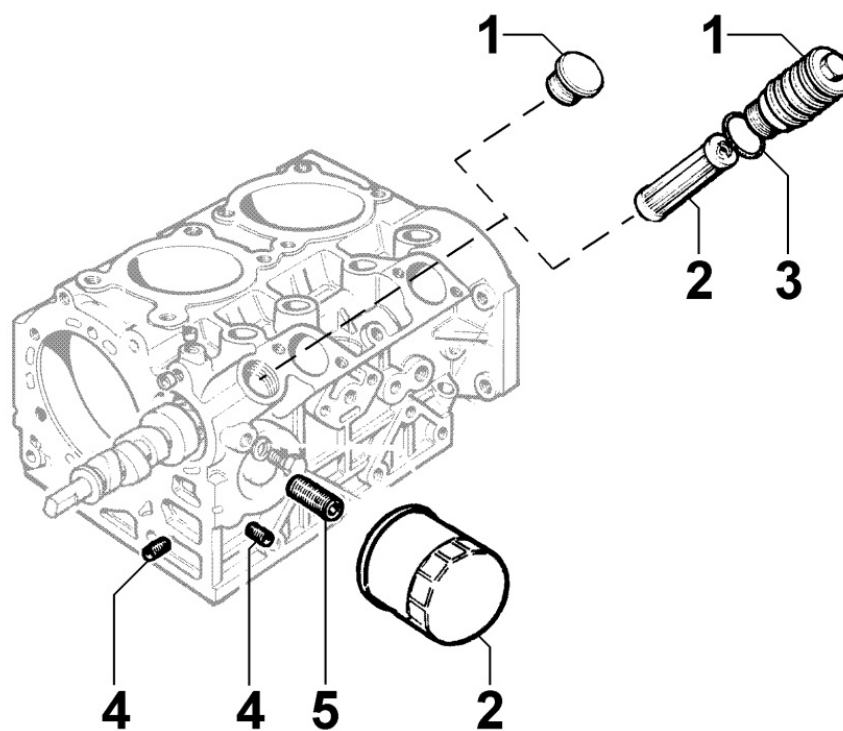

8042250100 - OIL FILTER

Pos	Kit	Included In	Code	Description	Qty	Old Code	Tech. Info
1			ED00886R0740-S	PLUG	1		
2			ED0021750400-S	OIL FILTER CARTRIDGE	1		
4			ED0097651110-S	A.GRUBSCREW	2		
5			ED00717R0370-S	UNION	1