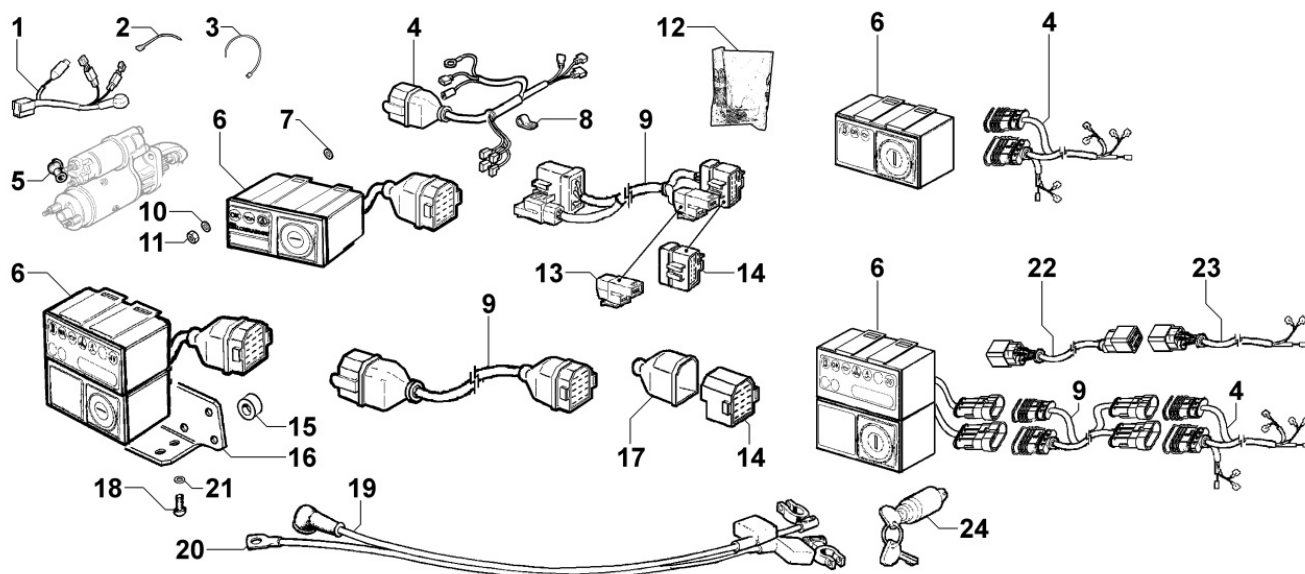

8103250190 - ELECTRIC DASHBOARD / ENGINE WIRES

Pos	Kit	Included In	Code	Description	Qty	Old Code	Tech. Info
2			ED0024710190-S	COLLAR	5		
3			ED0024710140-S	COLLAR	1		
4			ED0021861150-S	EL.WIRING	1		⚠
5			ED0064910050-S	PIPE ELBOW	1		
6	(A)		ED0072454170-S	PANEL	1		⚠
8			ED0036171470-S	HOSE CLAMP	1		
14			ED0015571000-S	PLUG	1		
15			ED00354R0020-S	SPACER	2		
16			ED0085061430-S	SUPPORT FOR PANEL 12-25LD	1		
17			ED0021450600-S	CAP	1		
18			ED0097303250-S	SCREW	4		
21			ED00771R0010-S	WASHER	4		
24		(A)	ED0050410200-S	SWITCH	1