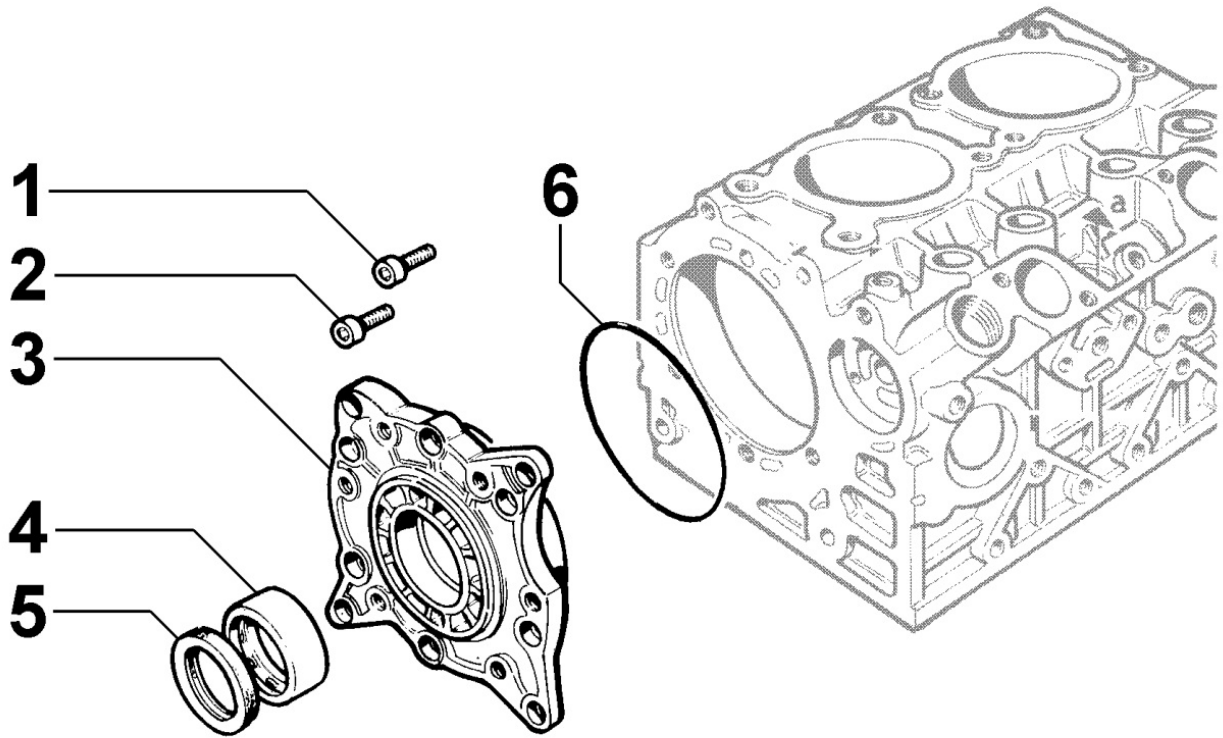

8023250010 - FLYWHEEL SIDE SUPPORT

Pos	Kit	Included In	Code	Description	Qty	Old Code	Tech. Info
1			ED0097320920-S	SCREW	2		
2			ED0097301180-S	SCREW	8		
3	(A)		ED0086753000-S	SUPPORT	1		
4			ED00310R0800-S	SLIDING BEARING	1		
4			ED00310R0810-S	SLIDING BEARING	1		
4		(A)	ED00310R0770-S	SLIDING BEARING	1		
5		(A)	ED00054R0170-S	SEALING OIL RING 45X60X7	1		
6			ED00579R0780-S	O-RING	1