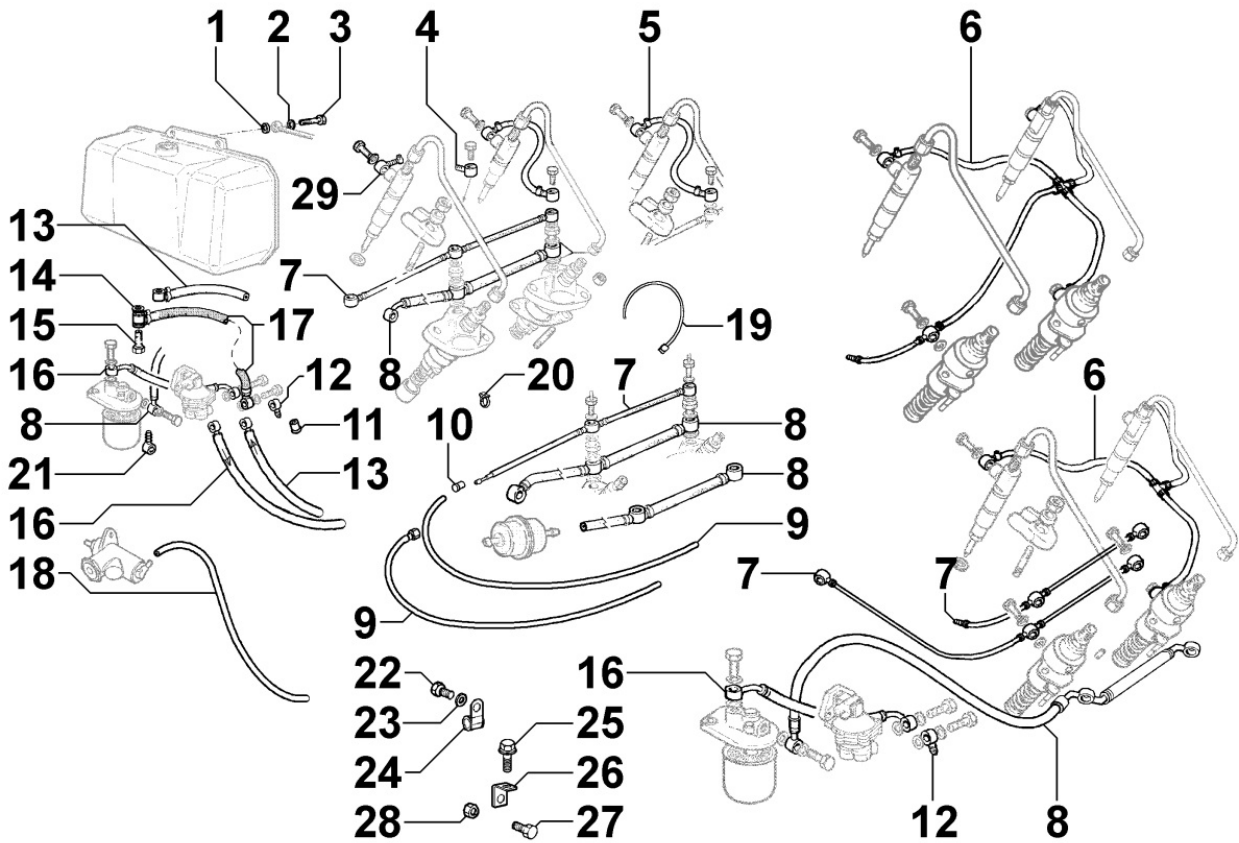

8064250290 - FUEL PIPING

Pos	Kit	Included In	Code	Description	Qty	Old Code	Tech. Info
5			ED0095712520-S	FUEL TUBE	2		⚠
7			ED00938R0240-S	PIPE	1		
8			ED00937R0470-S	PIPE, FUEL	1		
10			ED0021450380-S	CAP	1		
11			ED0021450370-S	CAP	1		
12			ED0072701040-S	UNION	1		
16			ED0093758540-S	TUBE	1		
19			ED0024710190-S	COLLAR	2