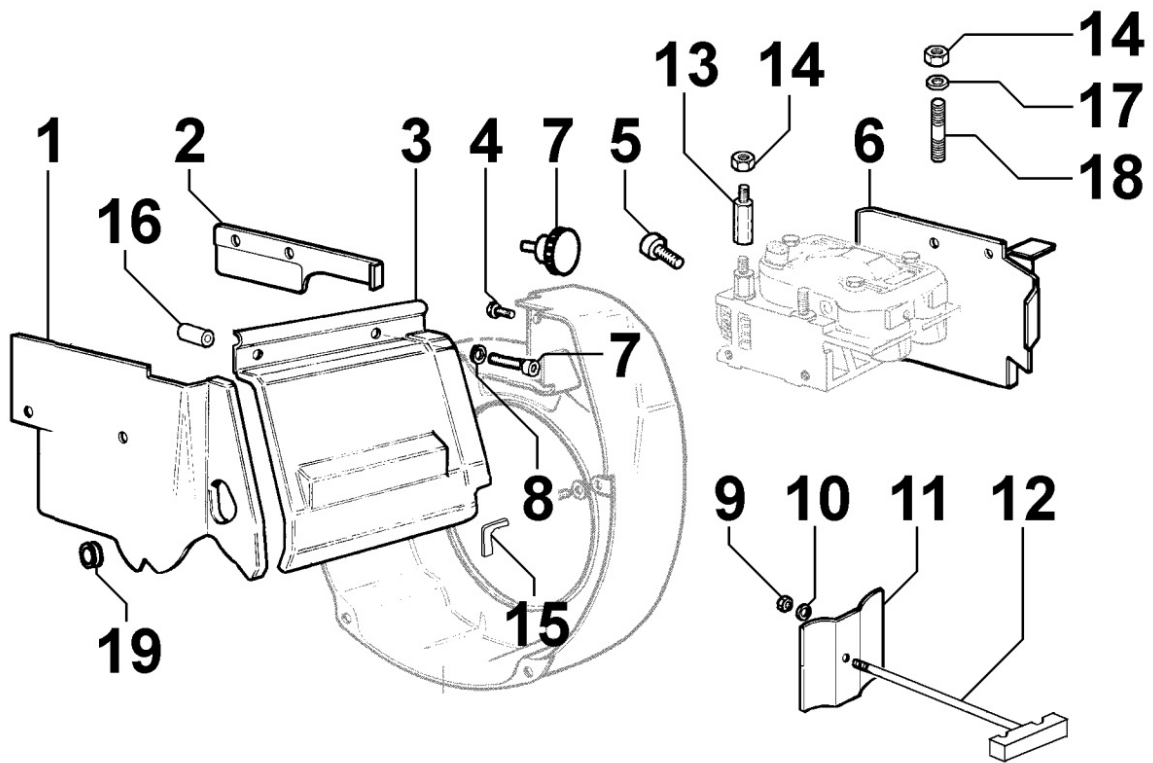

8072250150 - COOLING PLATES

Pos	Kit	Included In	Code	Description	Qty	Old Code	Tech. Info
1			ED00589R0190-S	PARATIA/BULKHEAD	1		
2			ED00589R0070-S	CONVEYOR	1		
3			ED0029201870-S	AIR B. HOOD	1		
4			ED0097301070-S	SCREW	2		
6			ED00588R0850-S	SHROUD	1		
7			ED0097320740-S	CAPSCREW	2		
8			ED0076250120-S	WASHER	2		
9			ED0032030770-S	NUT	1		
10			ED0076250520-S	WASHER	1		
11			ED00589R0200-S	BULKHEAD	1		
12			ED00926R0780-S	TIE ROD	1