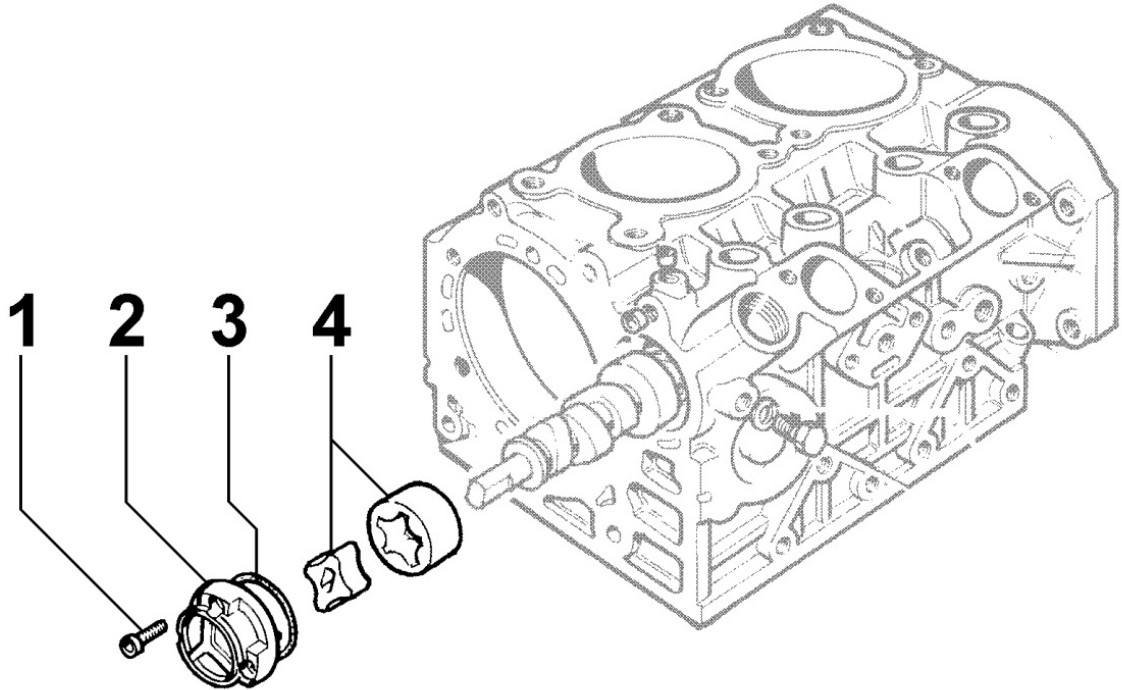

8040250010 - OIL PUMP

Pos	Kit	Included In	Code	Description	Qty	Old Code	Tech. Info
1			ED0097304380-S	SCREW TCEI M5x28 UNI5931-8G	3		
2			ED00233R0860-S	COVER	1		
3			ED00579R0490-S	RING	1		
4			ED00A21R0430-S	OIL PUMP	1