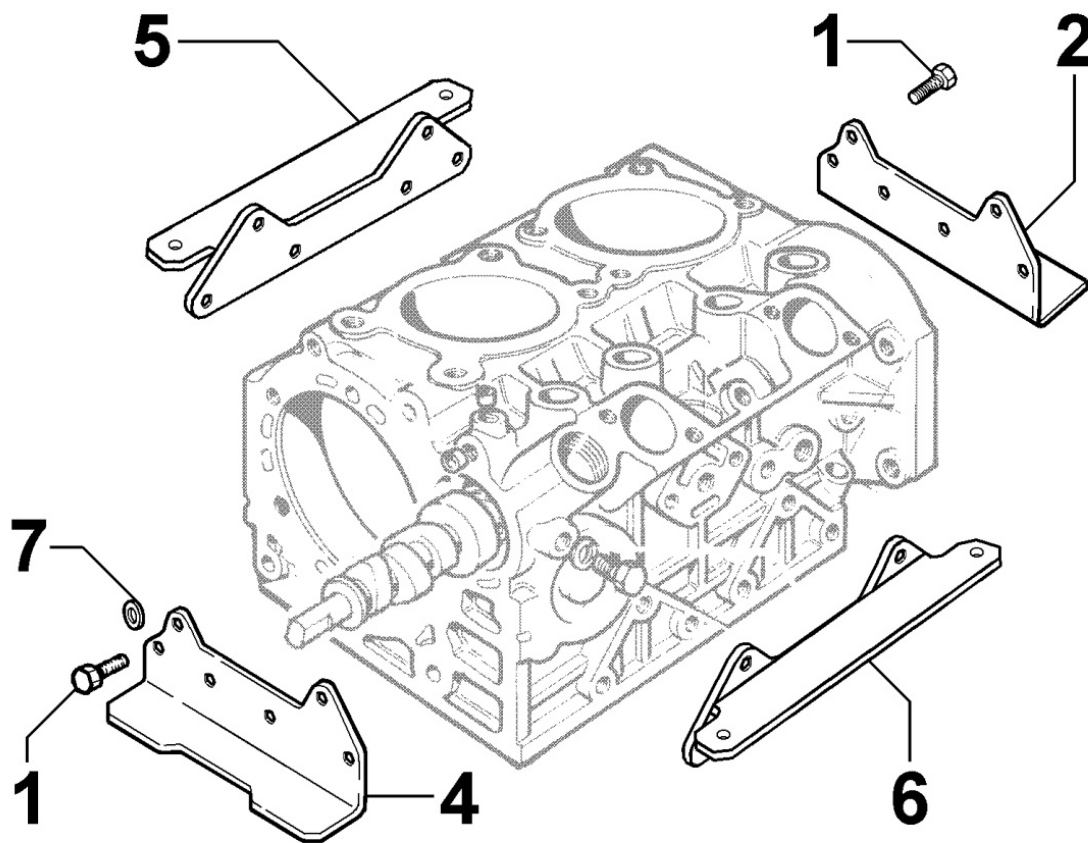

8025250030 - ENGINE MOUNTS

Pos	Kit	Included In	Code	Description	Qty	Old Code	Tech. Info
1			ED0017700040-S	BOLT	11		
2			ED00626R0030-S	FOOT	2