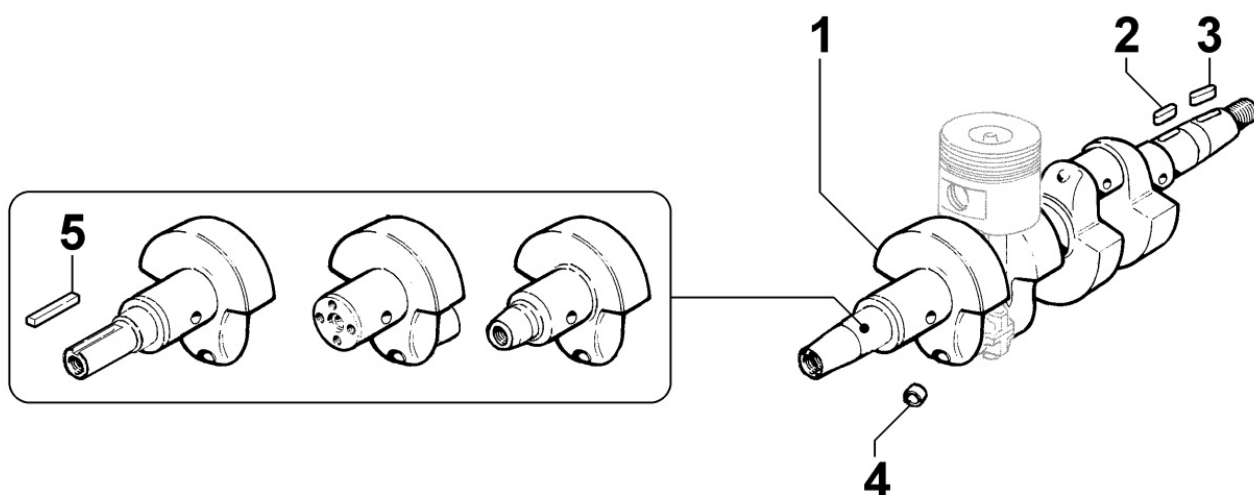

8010250300 - CRANKSHAFT

Pos	Kit	Included In	Code	Description	Qty	Old Code	Tech. Info
1	(A)		ED00A23R0160-S	CRANKSHAFT	1		
2		(A)	ED00498R0350-S	KEY	2		
4		(A) (B)	ED0089900520-S	TAPPO/PLUG N 10	4