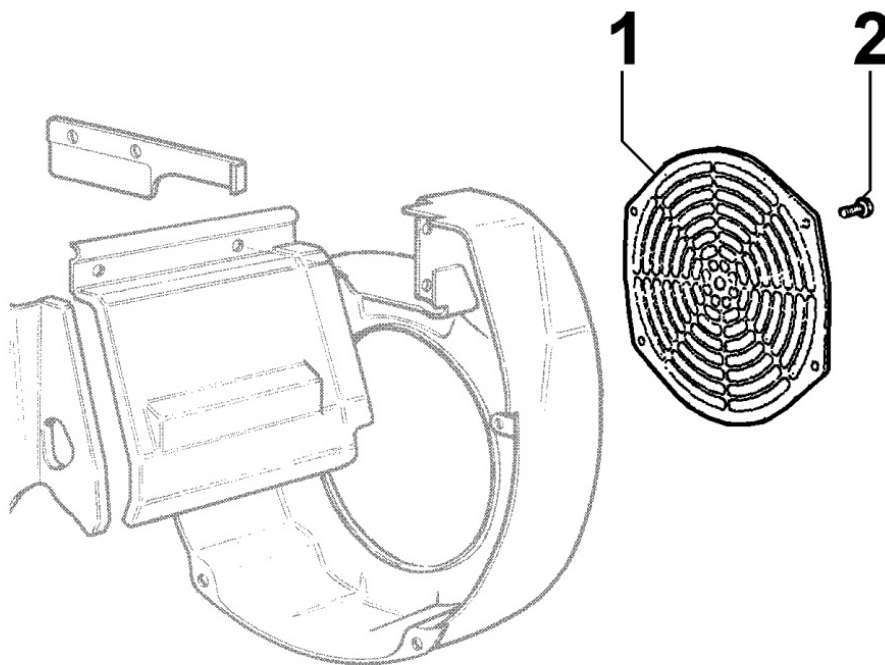

8170250100 - FLYWHEEL PROTECTION

Pos	Kit	Included In	Code	Description	Qty	Old Code	Tech. Info
1			ED0069250090-S	GUARD	1		
2			ED00998R0130-S	SCREW	4