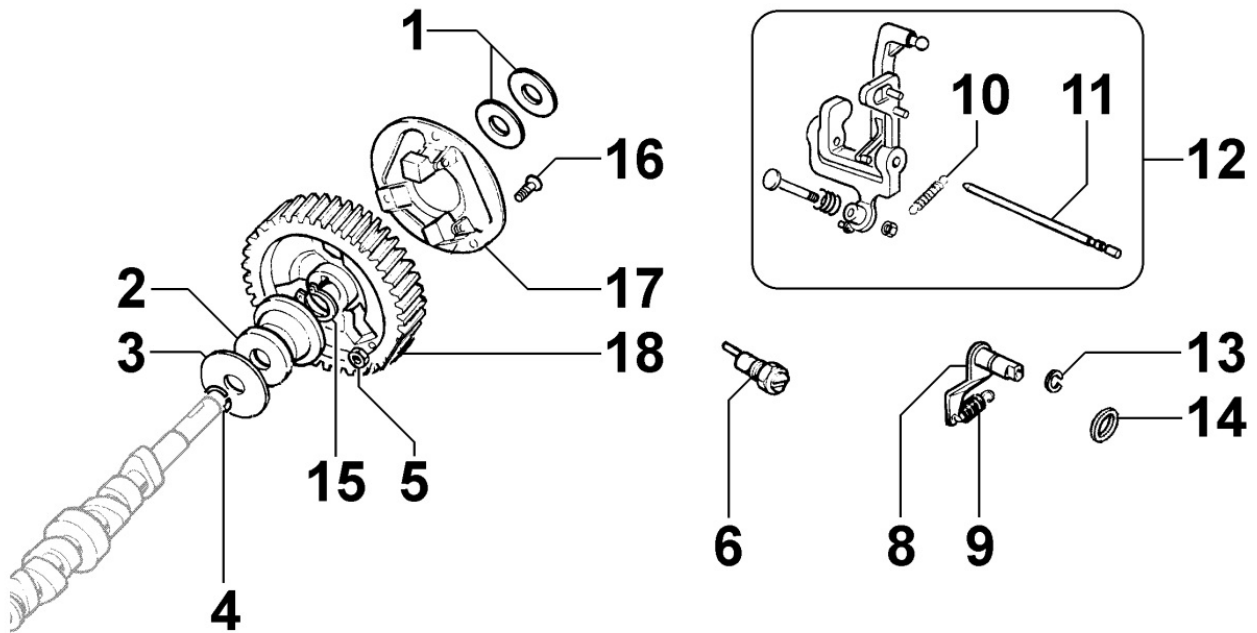

8050250010 - SPEED GOVERNOR

Pos	Kit	Included In	Code	Description	Qty	Old Code	Tech. Info
1			ED00777R0330-S	WASHER	1		
1			ED00777R0340-S	WASHER	1		
2			ED00621R0220-S	CAP	1		
3			ED00777R0780-S	WASHER	1		
4			ED00059R0850-S	RING	1		
5			ED0032030380-S	HEX.NUT	3		
6			ED00722R0410-S	REGISTRO/ADJUSTING SCREW	1		
8			ED00491R0660-S	LEVER EPA	1		
9			ED00551R0290-S	SPRING	1		
10		(A)	ED00551R0140-S	SPRING	1		
11		(A)	ED00601R0770-S	PIN	1		
12	(A)		ED00495R0060-S	LEVA/LEVER	1		
13			ED0011650360-S	RING	1		
15			ED0012400130-S	SNAP RING	1		
16			ED00997R0880-S	SCREW SPEI M5x16 UNI5933 10.9	3		
17			ED0048966740-S	REGULATOR GROUP RUGGERINI	1