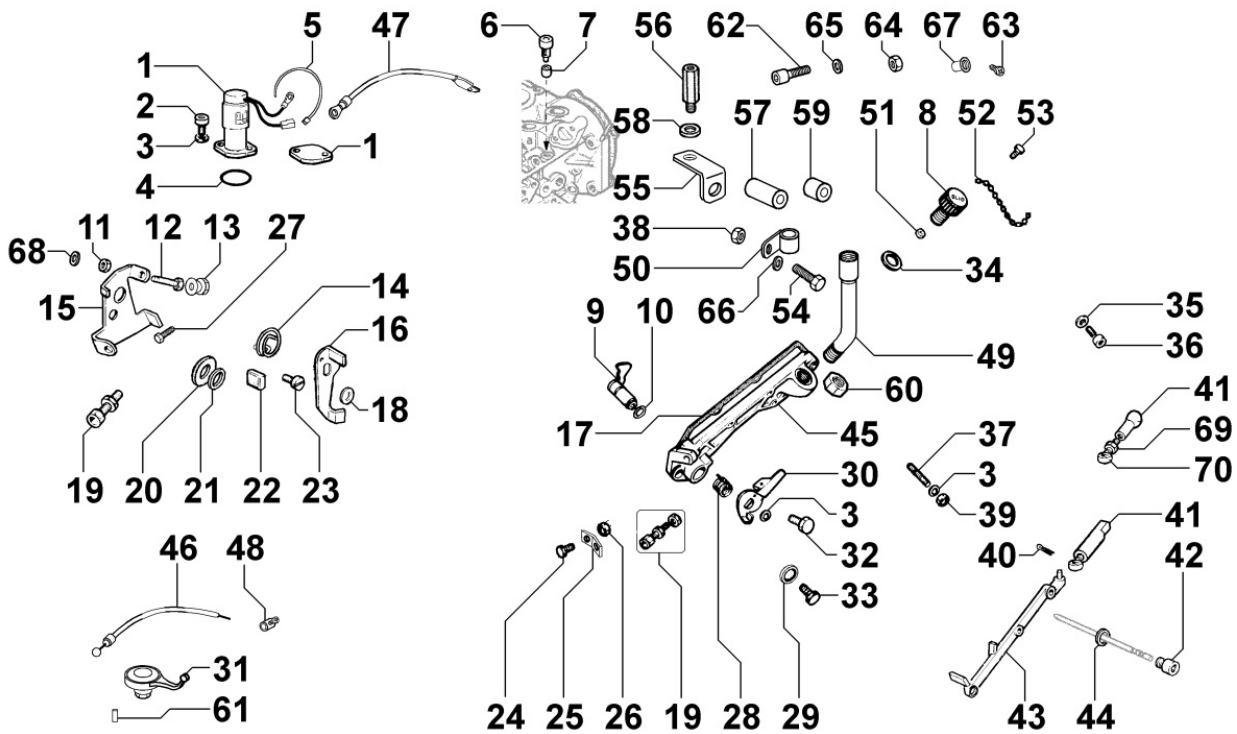

8051250040 - CONTROLS

Pos	Kit	Included In	Code	Description	Qty	Old Code	Tech. Info
1			ED00674R0470-S	ELECTROMAGNET	1		
2			ED0097320840-S	SCREW	2		
3		(C)	ED0076250080-S	WASHER	4		
4			ED00579R0790-S	RING	1		
5			ED0024710190-S	COLLAR	2		
8			ED0090320950-S	FILLERPL.	1		
9	(B)	(C)	ED00494R0880-S	LEVER	1		
10		(B) (C)	ED0012000010-S	O RING	1	ED00579R0010-S	
11		(A)	ED0032400040-S	HEX.NUT	2		
12		(A)	KDISC.		1	ED0017550190-S	
14			ED00547R0230-S	SPRING	1		
15	(A)		ED00613R0910-S	PIASTRINA/PLATE	1		
16			ED0052012700-S	LEVER	1		
17			ED0044312250-S	GASKET	1		
19			ED0091801930-S	END	1		
23			ED0017700010-S	BOLT	1		
27		(A)	ED0017550030-S	BOLT	1		
28		(C)	ED00547R0280-S	SPRING	1		
29			ED0076252740-S	WASHER	2		
30		(C)	ED00491R0670-S	LEVER	1		
32		(C)	ED0017600010-S	BOLT	1		
33			ED0017600030-S	BOLT	1		
34		(C)	ED00758R0390-S	WASHER	1		
35			ED0046700580-S	COPPER GASKET	2		
36			ED0097320780-S	SCREW	5		
37			ED0067600340-S	STUD	1		
39			ED00323R0070-S	NUT	1		
40			ED00555R0370-S	SPRING	1		
41			ED00833R0100-S	TIE ROD	1		
42			ED00989R0620-S	SCREW	1		
43			ED00927R0140-S	TIE ROD	1		
44			ED0046700590-S	COPPER GASKET 10,2X14X1,5	1