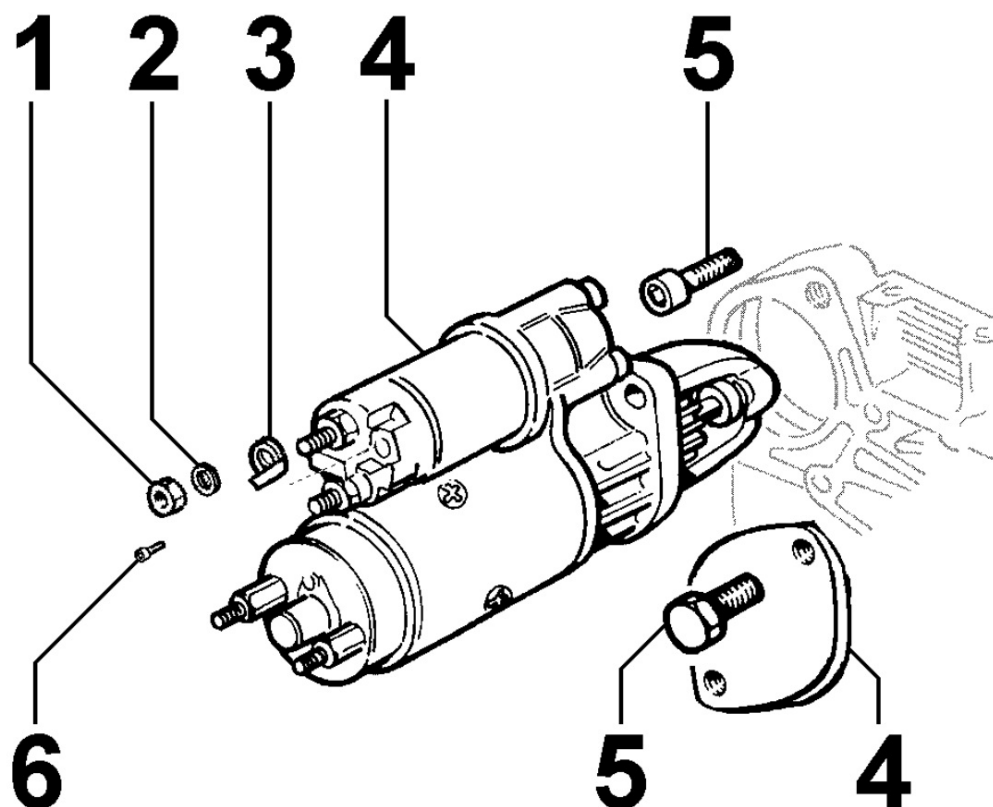

8101250030 - STARTING MOTOR

Pos	Kit	Included In	Code	Description	Qty	Old Code	Tech. Info
1			ED0032400160-S	HEX.NUT	1		
2			ED00763R0020-S	WASHER	1		
4			ED00563R0540-S	STARTING MOTOR	1		
5			ED0097300450-S	ALLEN SCREW	2