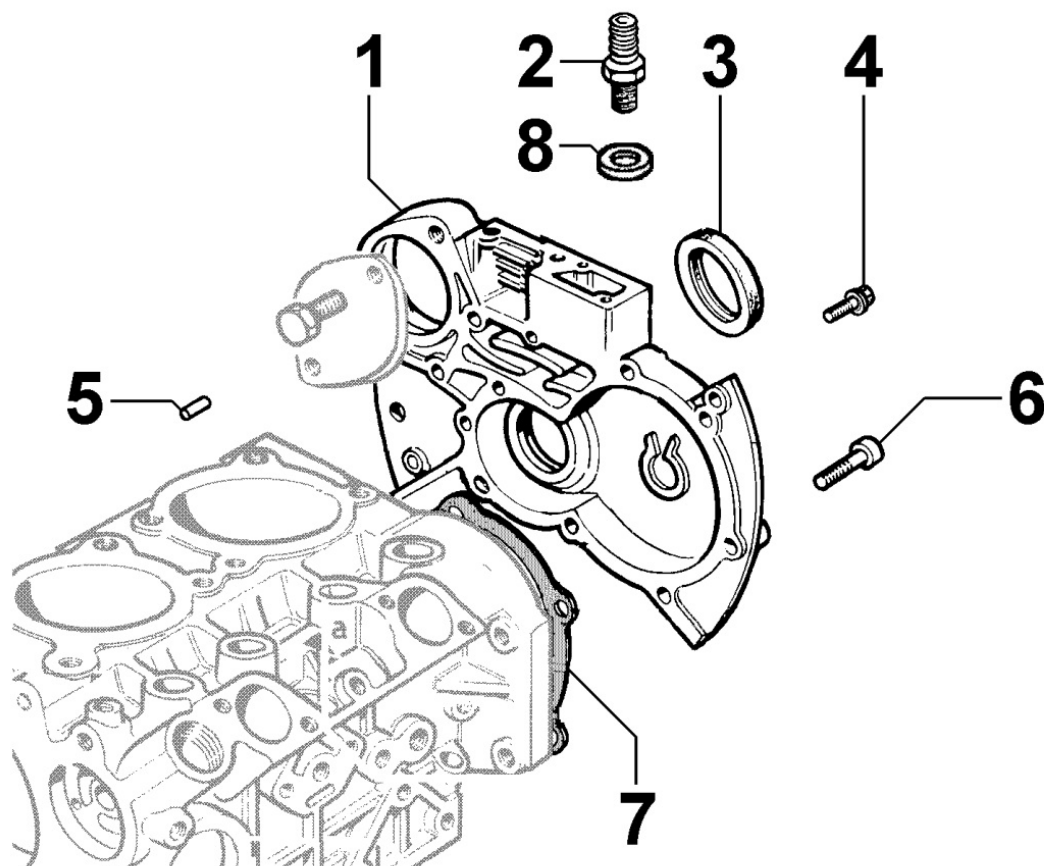

8024250010 - CRANKCASE COVER

Pos	Kit	Included In	Code	Description	Qty	Old Code	Tech. Info
1	(A)		ED00241R0100-S	COVER FOR DISTRIBUTION MD/2 COMPLETE	1		
2		(A)	ED00717R0800-S	UNION	1		
3			ED00054R0310-S	ANELLO TEN.OLIO 38X52X8 1AZ	1		
4			ED0017601310-S	BOLT	1		
5			ED0084001200-S	PARAL.PIN	1		
6			ED0097320640-S	SCREW	10		
7			ED0044312240-S	GASKET	1