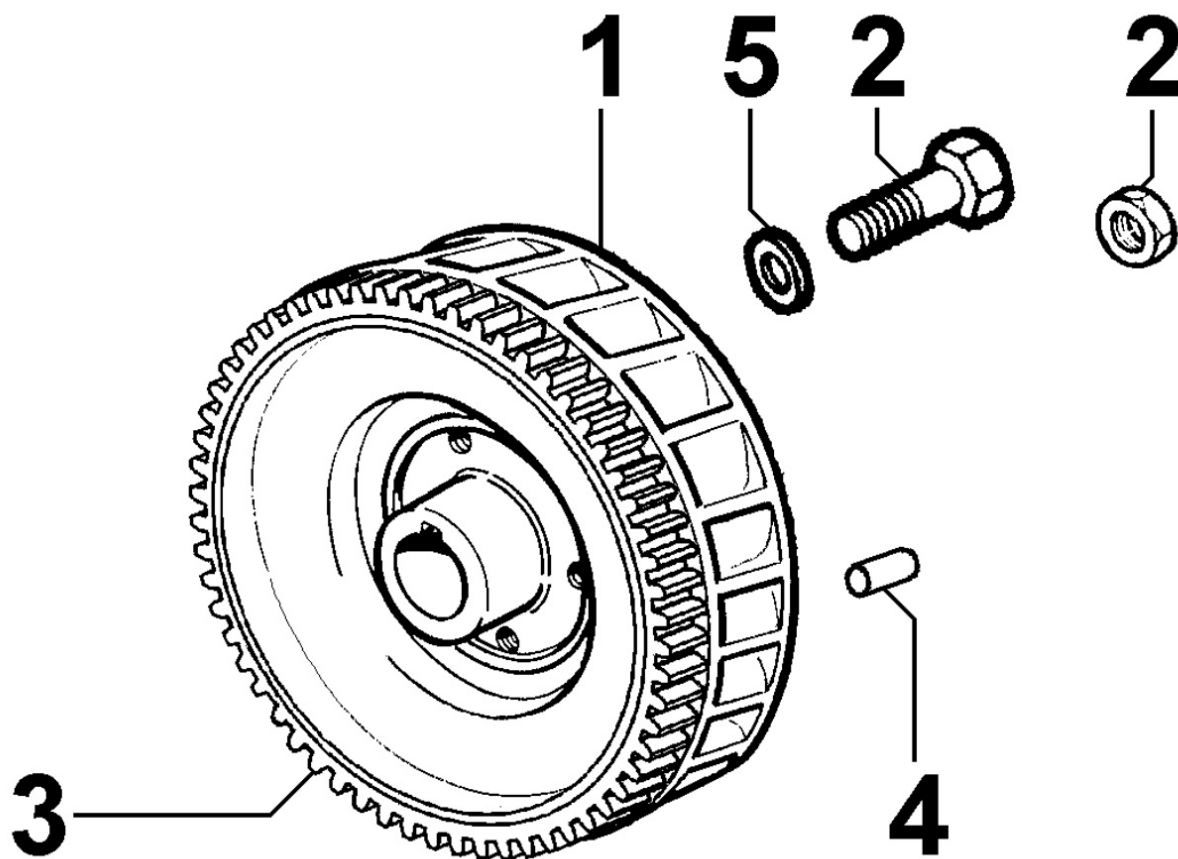

8012250420 - FLYWHEEL

Pos	Kit	Included In	Code	Description	Qty	Old Code	Tech. Info
1	(A)		ED0098814770-S	FLYWHEEL	1		
2			ED00325R0840-S	NUT	1		
3		(A)	ED00256R0140-S	STARTING GEAR	1