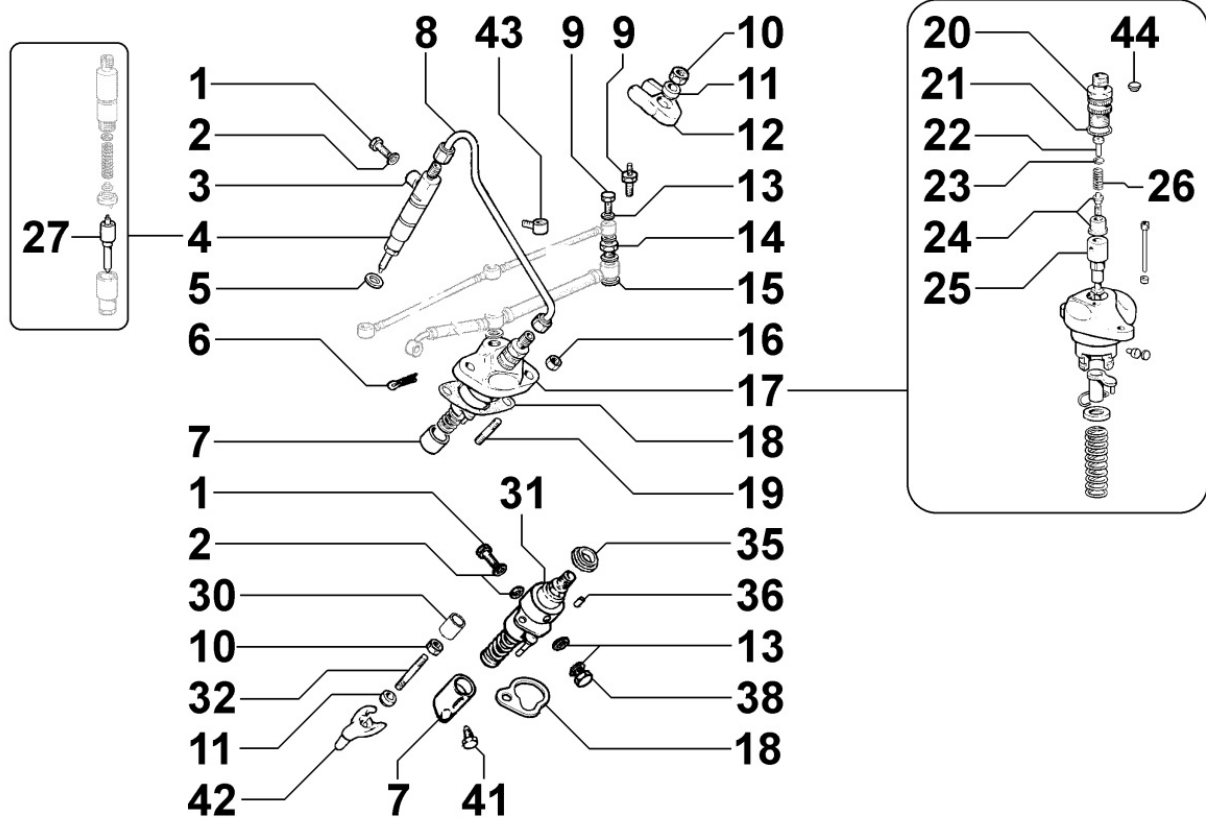

8030250030 - INJECTION SYSTEM

Pos	Kit	Included In	Code	Description	Qty	Old Code	Tech. Info
1			ED0072600530-S	UNION	2		
2			ED0046700620-S	GASKET	2		
3			ED00754R0500-S	WASHER	2		
4	(A)		ED00644R0470-S	SPRAYER COMPLETE NEW-DIESEL	2		
5			ED00754R0510-S	WASHER	4		
5			ED00754R0350-S	WASHER	2		
6			ED00555R0370-S	SPRING	3		
7			ED0072150350-S	TAPPET	2		
8			ED00944R0680-S	PIPE	2		
9			ED00716R0170-S	UNION	2		
10			ED0032400160-S	HEX.NUT	2		
11			ED00771R0970-S	WASHER	2		
12			ED00858R0940-S	BRACKET	2		
13			ED0046700580-S	COPPER GASKET	6		
14			ED0019010120-S	BOLT	2	ED0019010130-S	
14			ED0019010120-S	BOLT	2	ED0082550110-S	
15			ED0046700600-S	C.GASKET	4		
16			ED0032030990-S	NUT	4		
17	(B)		ED00656R0600-S	INJE.PUMP	2		
18			ED0045800230-S	GASKET 0.30	2		
18			ED0045800290-S	GASKET 0.10	6		
18			ED0045800570-S	GASKET 0.05	2		
19			ED0067800680-S	STUD	4		
25		(B)	ED00660R0240-S	POMPANTE/PUMPING ELEMENT	2		
27		(A)	ED00644R0680-S	NOZZLE	1	ED00644R0530-S