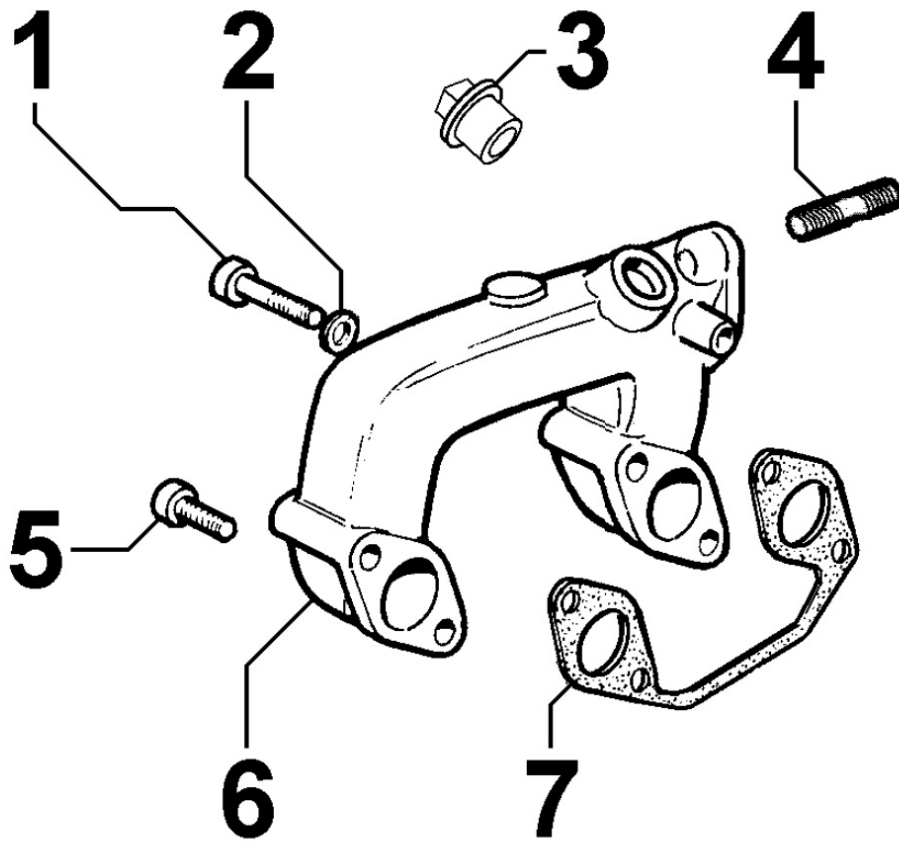

8080250110 - AIR INLET MANIFOLD / AIR FILTER

Pos	Kit	Included In	Code	Description	Qty	Old Code	Tech. Info
1			ED0097300340-S	CAPSCREW	2		
2			ED00771R0110-S	WASHER	4		
5			ED0097320630-S	CAPSCREW	2		
6			ED00211R0590-S	MANIFOLD	1		
7			ED0044200970-S	GASKET	1