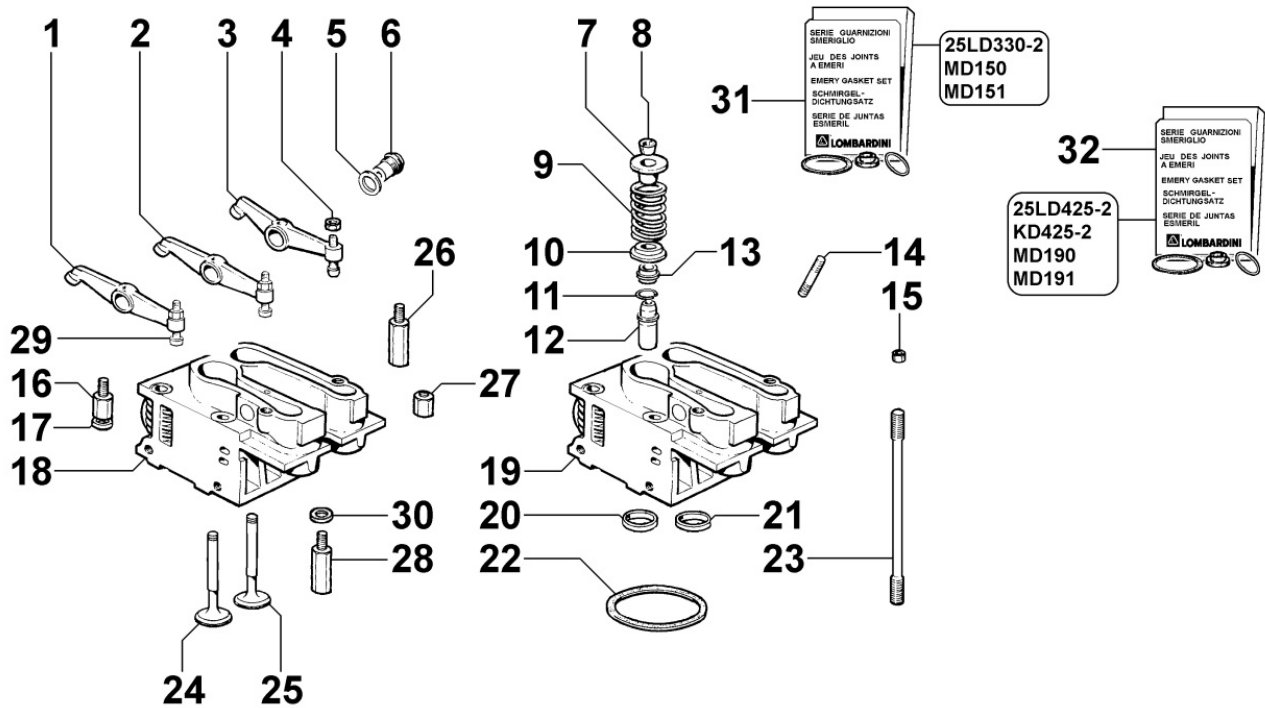

8021251310 - CYLINDER HEAD

Pos	Kit	Included In	Code	Description	Qty	Old Code	Tech. Info
2	(D)	(B)	ED0015413180-S	INTAKE ROCKER ARM	2		⚠
3	(D)	(B)	ED0015413190-S	EXHAUST ROCKER ARM	2		⚠
5		(B)	ED0046700880-S	GASKET	4		
6		(B)	ED00602R0030-S	PIN	4		
7		(B)	ED0064001010-S	RETAINER	4		
8		(B)	ED00809R0040-S	LOCK	8		
9		(B)	ED00540R0770-S	SPRING	4		
10		(B)	ED0064000980-S	RETAINER	4		
11		(C)	ED00059R0680-S	RING	4		
12	(C)	(E)	ED00464R0740-S	VALVE GUIDE	4		⚠
13		(A) (B)	ED0045350150-S	VALVE STEM SEAL d.7	4		
14		(B)	ED00676R0880-S	STUD	2		
15			ED00326R0380-S	NUT	7		
16			ED00326R0410-S	NUT	1		
17			ED00772R0020-S	WASHER	8		
19	(E)		ED00A26R0630-S	CYLINDER HEAD	2	ED0092011780-S	
20		(A) (B) (E)	ED00060R0940-S	RING EPA	2		⚠
21		(A) (B) (E)	ED00060R0950-S	RING EPA	2		⚠
22			ED0047308910-S	HEAD GASKET	1		⚠
22			ED0047308920-S	GASKET	1		⚠
22			ED0047308930-S	GASKET	1		⚠
22			ED0047308940-S	GASKET	1		⚠
23			ED00684R0340-S	STUD BOLT	8		
24		(B)	ED00960R0890-S	VALVE EPA	2		⚠
25		(B)	ED00960R0880-S	VALVE EPA	2		⚠
29		(A) (B) (D)	ED0098501590-S	ADJUSTING SCREW M6	4		⚠
31			ED00A21R0410-S	GASKET	1		⚠