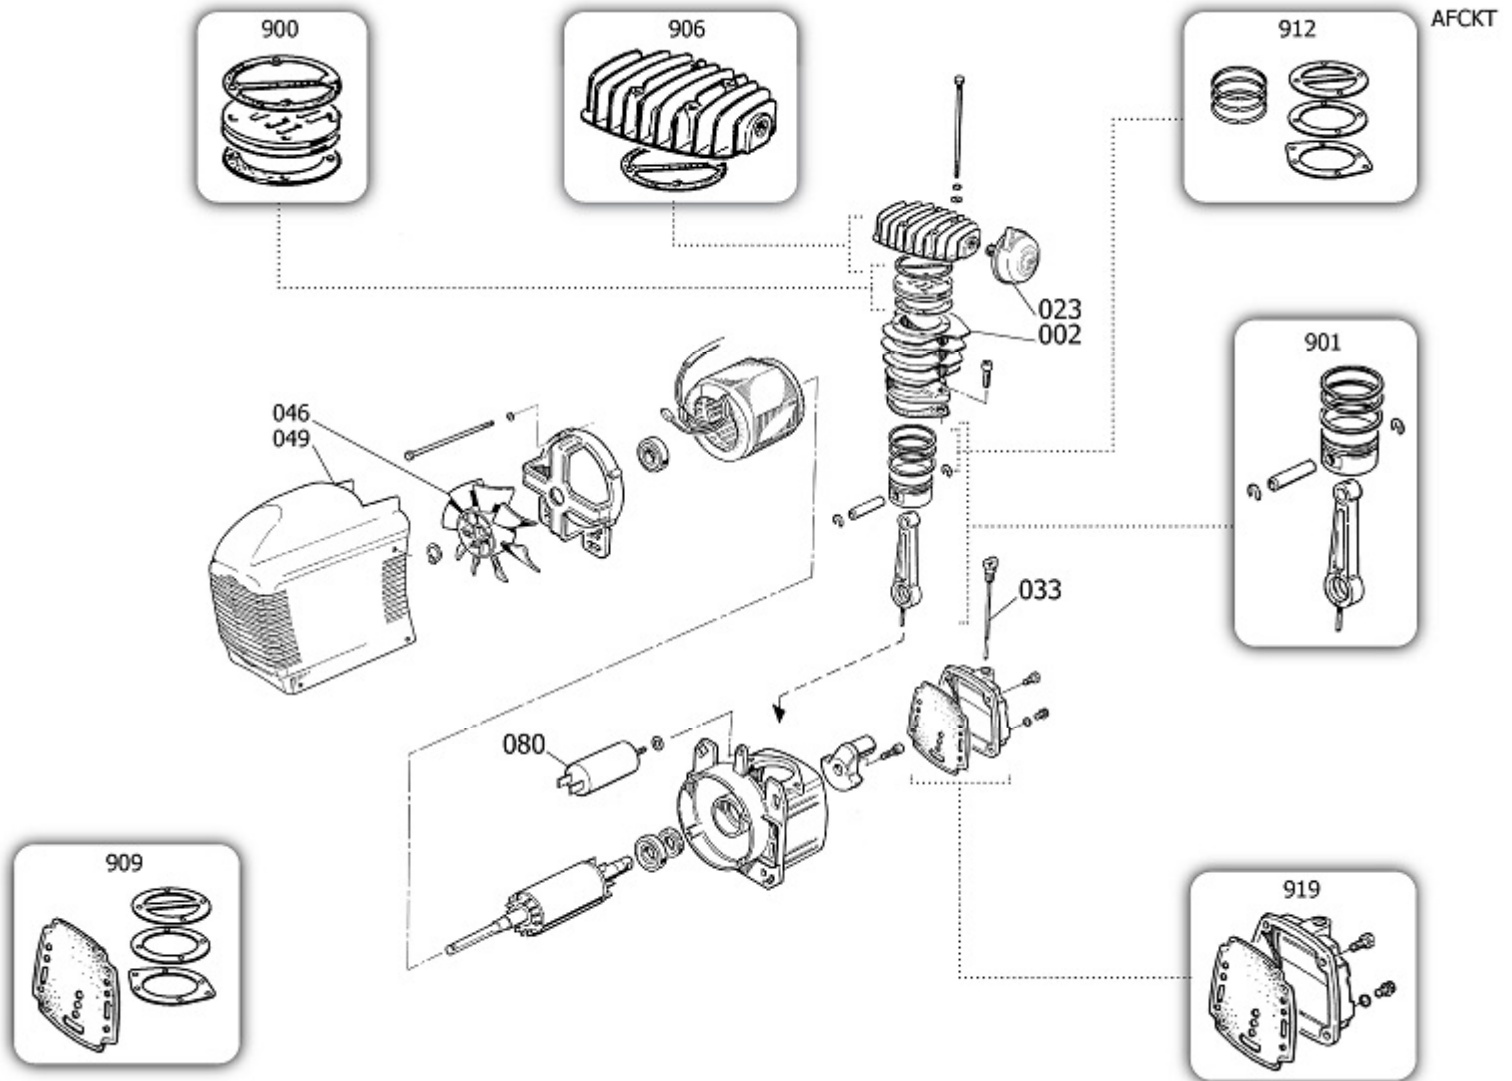

BFCCE

Pos	Component	MU	Multiplier
105	9048063	CHECK VALVE	PZ 1,0
106	4100817	LINE COCK	PZ 1,0
107	9053063	CONDENSATE DRAIN COCK	PZ 1,0
108	9051116	PRESSURE REDUCER	PZ 1,0
109	9052014	PRESSURE GAUGE	PZ 1,0
109	9052162	PRESSURE GAUGE	PZ 1,0
110	9049192	RELIEF VALVE	PZ 1,0
112	9053159	NIPPLE/ELBOW	PZ 1,0
116	9038001	PLUG	PZ 2,0
127	9270006	RILSAN PIPE 4/6 BLACK	MT 0,3
131	9415625	COMPLETE PRESSURE SWITCH	PZ 1,0
132	9065378	POWER CABLE	PZ 1,0
145	9043978	DELIVERY PIPE	PZ 1,0
200	FC0000D	BARE PUMP	PZ 1,0
300	9420071	WHEELS/FEET MOUNTING KIT	PZ 1,0

FC0000D

BARE PUMP

Pos	Component	MU	Multiplier
2	9411161	CYLINDER	PZ 1,0
23	4105164	AIR FILTER ASSEMBLY	PZ 1,0
33	4105028	OIL PLUG	PZ 1,0
46	9038939	FAN	PZ 1,0
49	4106656	UPPER HOUSING	PZ 1,0
80	9067023	CONDENSER	PZ 1,0
900	9434A29	MPK VALVE PLATE FC-VDC	PZ 1,0
901	9434B50	MPK PISTON-CONROD FC2 HP2	PZ 1,0
906	9434G41	MPK HEAD MK2400	PZ 1,0
909	9434F47	MPK GASKET FC2 HP2	PZ 1,0
912	9434C46	MPK PISTON RINGS FC2 HP2	PZ 1,0
919	9434L15	MPK CARTER COVER MK2400	PZ 1,0