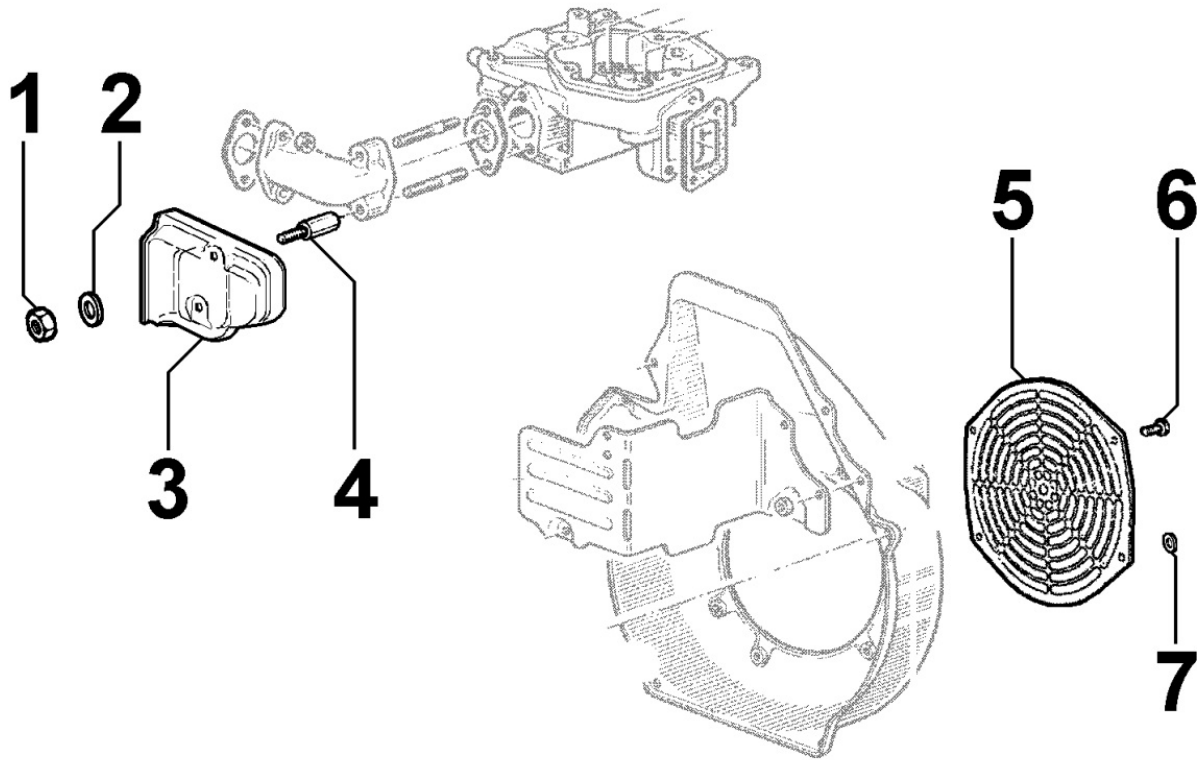

8178230090 - GUARDS

Pos	Kit	Included In	Code	Description	Qty	Old Code	Tech. Info
1			ED0032401650-S	HEX.NUT	2		
2			ED0044800030-S	GASKET	4		
3			ED0069275840-S	PROTEZ.COLL.SCAR.VERDE NATO	1		
4			ED0025001030-S	COLONNA/HOLLOWSTUD S 10	2