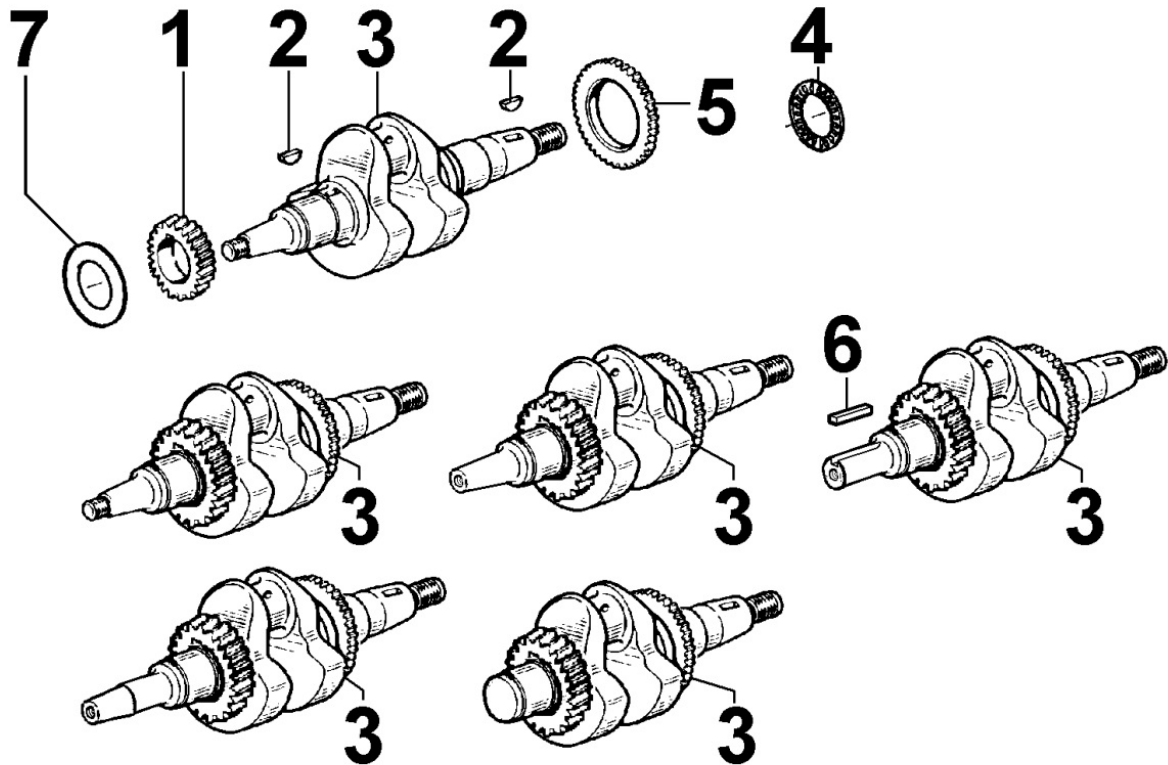

ED6C2101

Spare Parts Catalogue

15LD500

Update Date 10/03/2016

Print Date 16/03/2016

Tavola ricambi

Index	Description
8010230140	CRANKSHAFT
8011230090	PISTON / CONNECTING ROD
8012230080	FLYWHEEL
8013230020	EQUALIZER SHAFT
8020230140	CRANKCASE
8021230200	CYLINDER HEAD
8022230020	HEAD COVER
8024230100	CRANKCASE COVER
8030230080	INJECTION SYSTEM
8035230110	CAMSHAFT
8036230010	ROCKER ARMS / VALVES
8042230010	OIL FILTER
8043230020	OIL DIPSTICK
8050230020	SPEED GOVERNOR
8051230080	CONTROLS
8052230030	ELECTROVALVE
8061230020	FUEL FILTER
8062230060	FUEL FEED PUMP
8064230060	FUEL PIPING
8070230070	AIR SHROUD
8072230040	COOLING PLATES
8081230110	AIR CLEANER
8086230080	EXHAUST MUFFLER
8100230090	VOLTAGE ALTERNATOR
8101230040	STARTING MOTOR
8102230040	OIL PRESSURE SWITCH
8103230050	ELECTRIC DASHBOARD / ENGINE WIRES
8106230010	GLOW PLUGS / CONTROL UNIT
8110230010	STARTING
8120230110	RECOIL STARTING
8162230050	MISCELLANEOUS ON 1st PTO
8178230090	GUARDS

8010230140 - CRANKSHAFT

8 010 23

Pos	Kit	Included In	Code	Description	Qty	Old Code	Tech. Info
1		(A)	ED00470R0520-S	INGRANAGGIO/GEAR	1		
2		(A)	ED0022800450-S	KEY	2		
3			ED0010513540-S	CRANKSHAFT 15LD500 FOR GEN SET WITH GEAR	1		
4			ED00305R0270-S	CUSCINETTO/SLIDING BEARING	1		
5		(A)	801323...0				

8011230090 - PISTON / CONNECTING ROD

8 011 23

Pos	Kit	Included In	Code	Description	Qty	Old Code	Tech. Info
1		(B)	ED00A26R0180-S	SERIE SEGMENTI/PISTON RINGS	1		▲
2	(B)	(C)	ED0065028940-S	PISTONE/PISTON STD.	1		▲
3		(B) (C)	ED0011600530-S	STOPRING	2		
4		(C)	ED00204R0140-S	CILINDRO/CYLINDER	1		
5		(B) (C)	ED00854R0170-S	PISTON PIN	1		
6	(A)		ED00100R0850-S	CONNECTING ROD	1		
7			ED0016401410-S	BRONZ. T. BIELLA/BEARING	1		▲
7			ED0016401400-S	KIT BEARING FOR CONROD	1	ED0080615480-S	▲
8		(A)	ED0017701010-S	BOLT	2		
9			ED00453R0270-S	GUARNIZIONE/GASKET	10		
10	(C)		ED0048980330-S	GR.PIST-CIL./ASS.Y N	1		