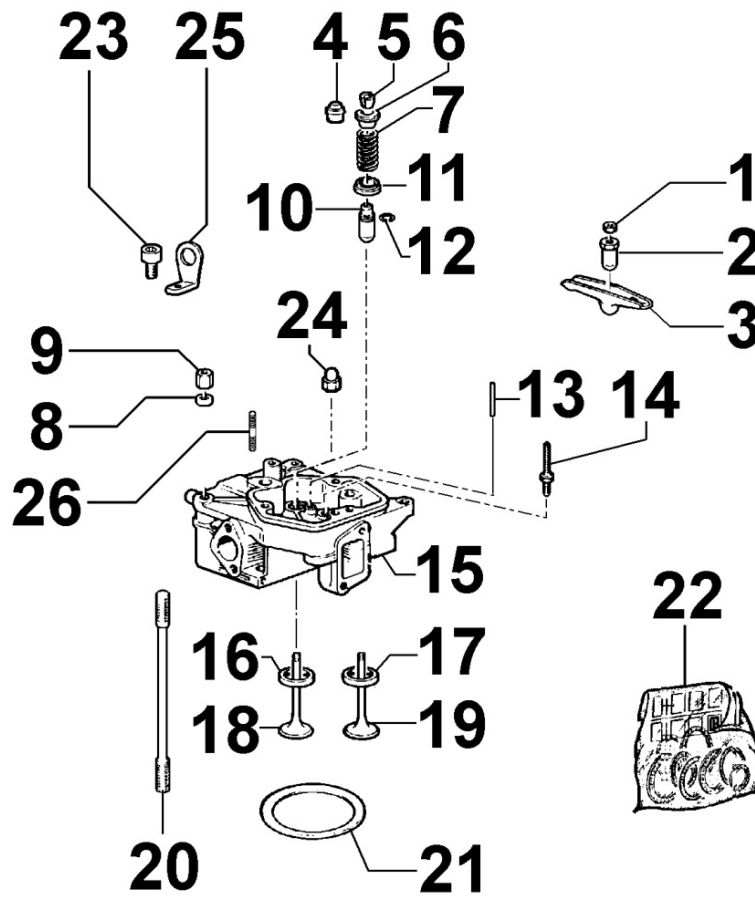

8021230200 - CYLINDER HEAD

Pos	Kit	Included In	Code	Description	Qty	Old Code	Tech. Info
1		(A)		803623...0			
2		(A)		803623...0			
3		(A)		803623...0			
4		(A)	ED0045350150-S	VALVE STEM SEAL d.7	2		
5		(A)	ED0080570030-S	LOCK RING	4		
6		(A)	ED0064000990-S	PIATTELLO/RETAINER D	2		⚠
7		(A)	ED0057551550-S	SPRING	2		⚠
8			ED00772R0020-S	WASHER	4		
9			ED00326R0380-S	NUT	2		
10	(D)	(A)	ED00464R0770-S	VALVE GUIDE	2	ED00464R0560-S	
11		(A)	ED0034301660-S	DISCO/DISK FV C10	2		⚠
12		(D)	ED00059R0680-S	RING	1		
13		(A)	ED0077700790-S	RULLO/ROLLER 10	2		
14		(A)	ED00219R0240-S	COLONNETTA/COLUMN	2		
15	(A)		ED0092009880-S	CYLINDER HEAD ASSY	1		⚠
16		(A)	ED0080002500-S	SEDE VALV./VALVE SEAT FV CR	1		
17		(A)	ED00060R0030-S	ANELLO/RING	1		
18		(A)	ED0096851730-S	VALVOLA/VALVE	1		⚠
19		(A)	ED00960R0580-S	VALVOLA/VALVE	1		
20			ED00684R0340-S	STUD BOLT	4		
21			ED00453R0280-S	GUARNIZIONE/GASKET	1		
21			ED00453R0290-S	GUARNIZIONE/GASKET	1		
21			ED00453R0300-S	GUARNIZIONE/GASKET	1		
21			ED00453R0310-S	GUARNIZIONE/GASKET	1		
22			ED00A26R0100-S	HEAD GASKET KIT	1		⚠