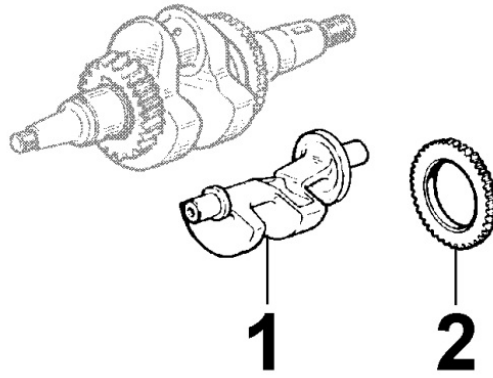

8013230020 - EQUALIZER SHAFT

8 013 23

Pos	Kit	Included In	Code	Description	Qty	Old Code	Tech. Info
1	(A)		ED0011112480-S	ALBERO/SHAFT N	1		
2		(A)	ED00470R0530-S	INGRANAGGIO/GEAR	2