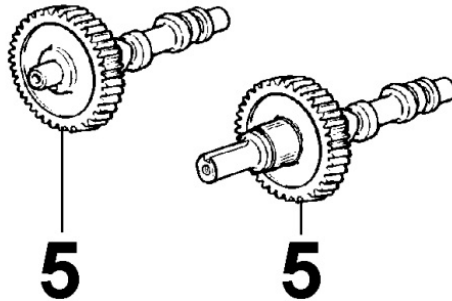

8035230110 - CAMSHAFT

8 035 23

Pos	Kit	Included In	Code	Description	Qty	Old Code	Tech. Info
1			ED0014101700-S	ASTA PUNT./PUSHROD D	2		
2			ED0012000060-S	O RING	4		
3			ED00940R0320-S	TUBO/PIPE	2		
4			ED0072151410-S	PUNTERIA/TAPPET	2		
5			ED0010118040-S	CAMSHAFT	1