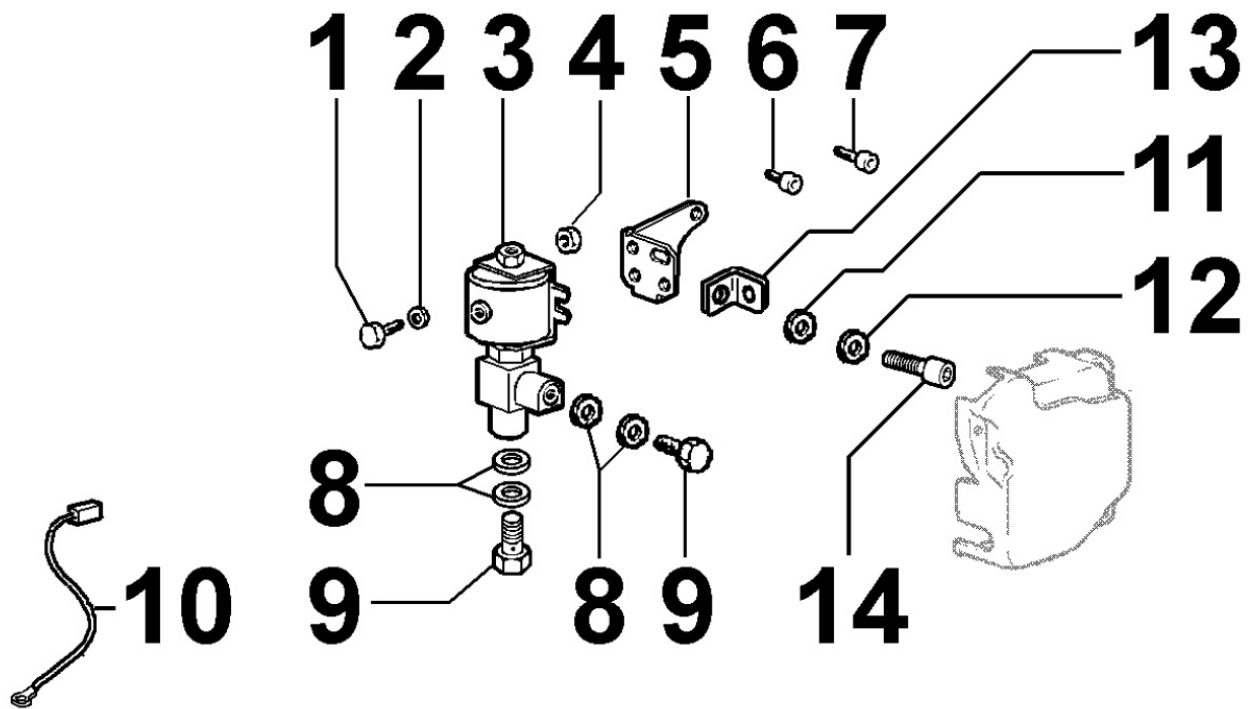

8052230030 - ELECTROVALVE

Pos	Kit	Included In	Code	Description	Qty	Old Code	Tech. Info
2			ED0076250080-S	WASHER	2		
3			ED0035871820-S	EL.VALVE	1		
4			ED0032030480-S	HEX.NUT	2		
5			ED0085061320-S	SUPPORTO/SUPPORT	1		
6			ED0097300080-S	SCREW	2		
6			ED0097320840-S	SCREW	1		
6			ED0097303190-S	SCREW	2		⚠
7			ED0097300100-S	SCREW	1		
8			ED0046700590-S	COPPER GASKET 10,2X14X1,5	4		
9			ED0019011670-S	SCREW	2		
10			ED0021854940-S	CAVOWIRE N 10	1		
13			ED00614R0370-S	PLATE	1