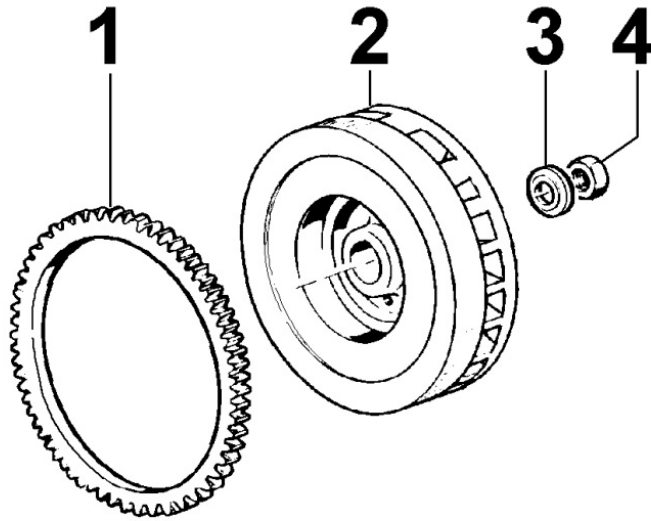

8012230080 - FLYWHEEL

8 012 23

Pos	Kit	Included In	Code	Description	Qty	Old Code	Tech. Info
1			KDISC.		1	ED0028162240-S	
2	(A)		ED0098815750-S	VOLANO/FLYWEEL **	1		
3			ED0076252980-S	RONDELLA/WASHER	1		
4			ED00325R0840-S	NUT	1