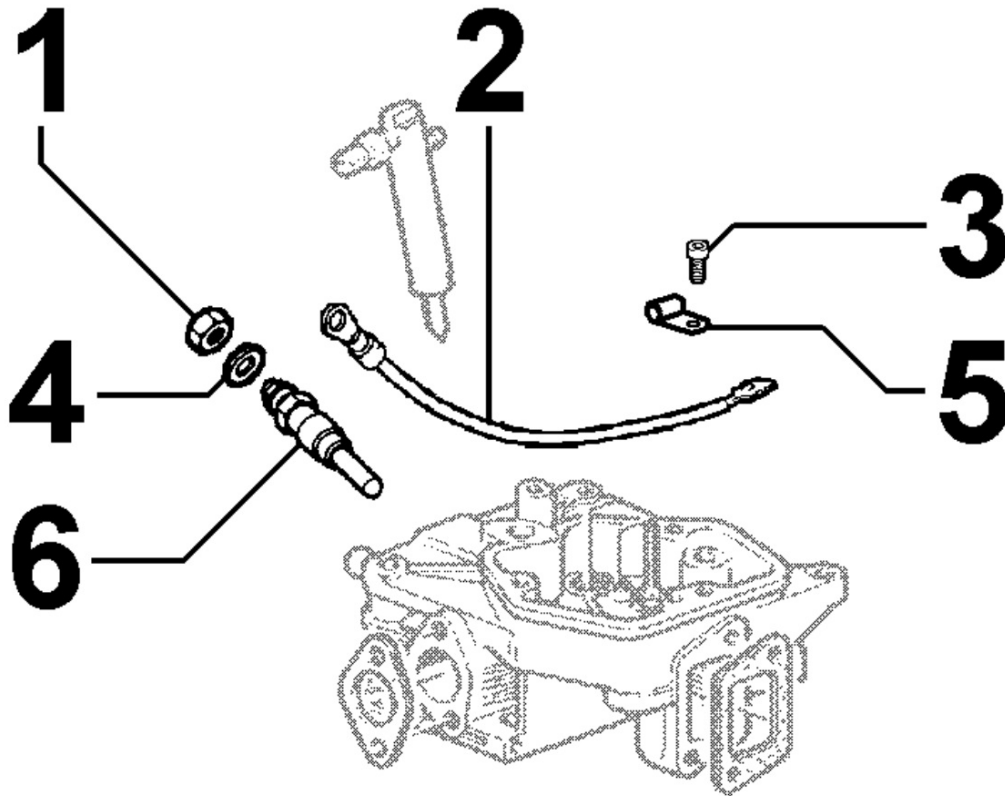

8106230010 - GLOW PLUGS / CONTROL UNIT

Pos	Kit	Included In	Code	Description	Qty	Old Code	Tech. Info
1			ED0032400040-S	HEX.NUT	1		
2			ED0021858670-S	CABLE	1		
3			ED0097901380-S	CH-H.SCREW	1		
4			ED00771R0010-S	WASHER	1		
5			ED0036170150-S	CLAMP	1		
6			ED00147R0180-S	CANDELA/GLOW PLUG 12V.	1