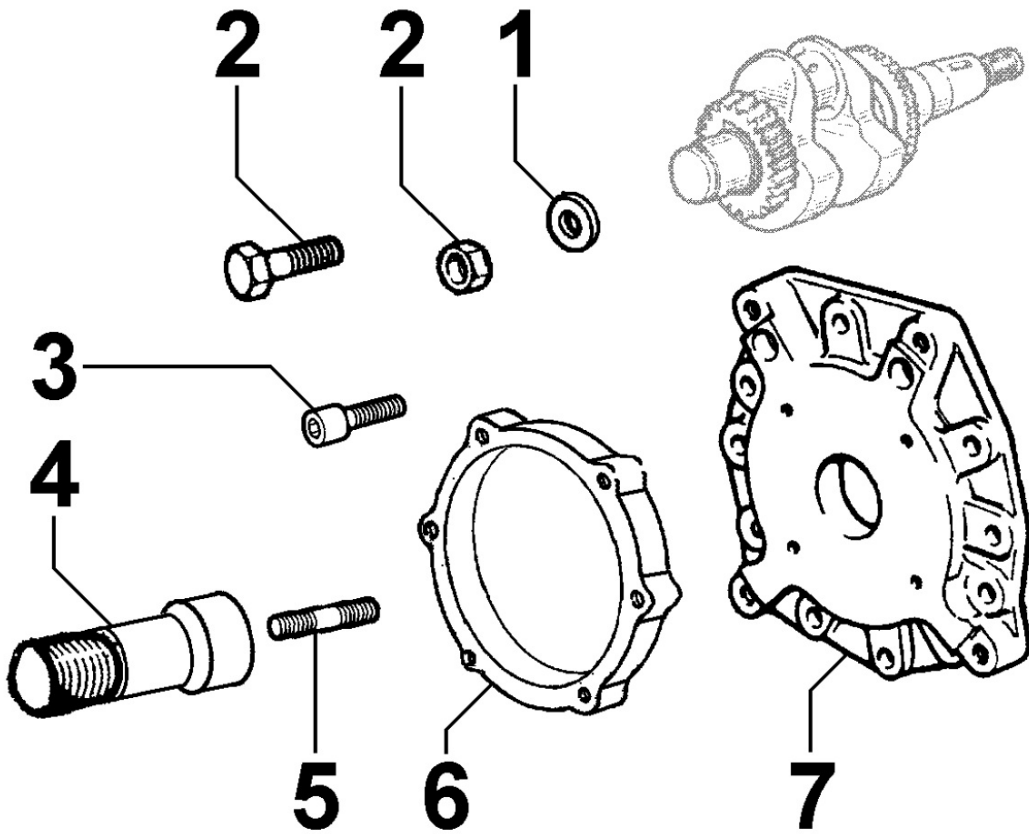

8162230050 - MISCELLANEOUS ON 1st PTO

Pos	Kit	Included In	Code	Description	Qty	Old Code	Tech. Info
1			ED0076250600-S	WASHER	1		
2			ED0017700390-S	BOLT	1