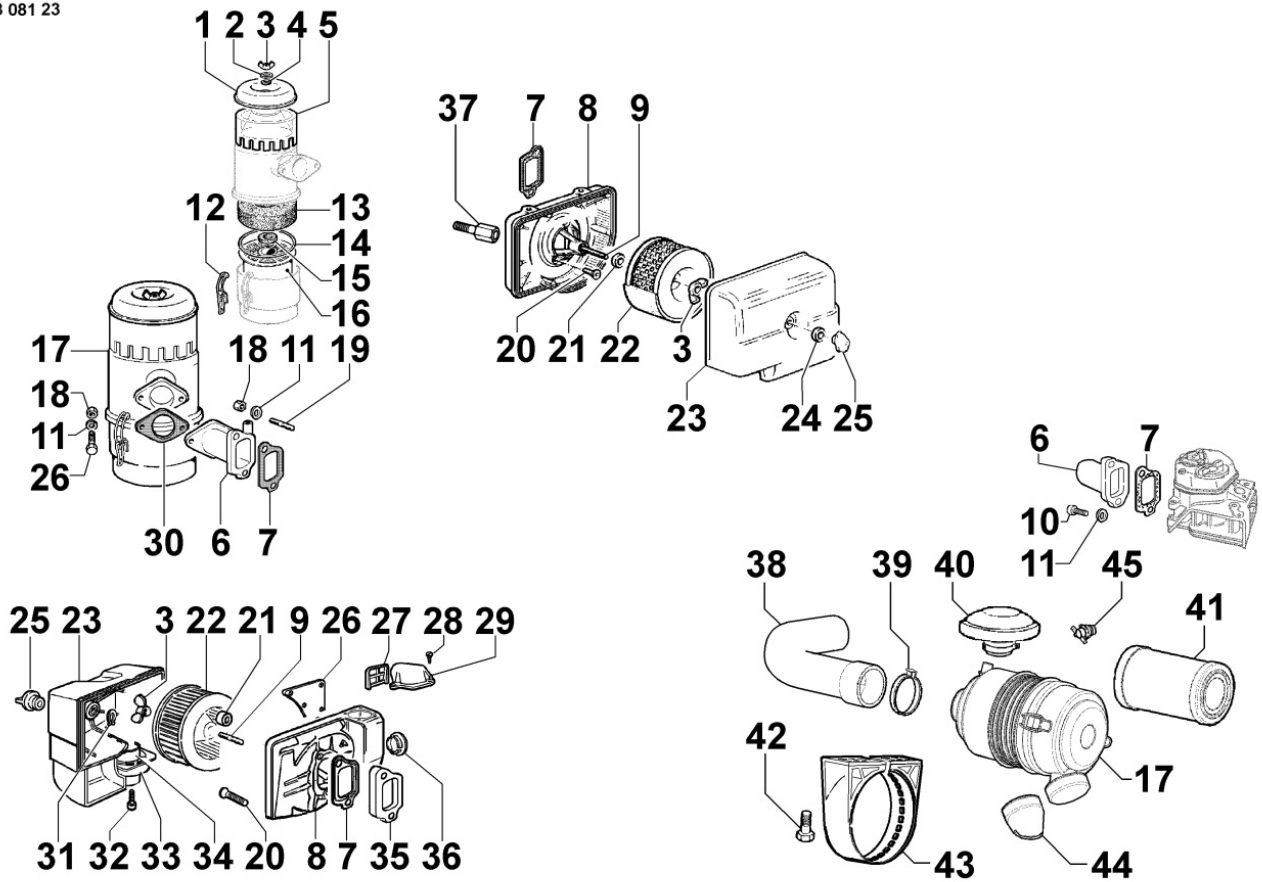

8081230110 - AIR CLEANER

8 081 23

Pos	Kit	Included In	Code	Description	Qty	Old Code	Tech. Info
3			ED0032000250-S	DADO/NUT N	1		
7			ED0044900930-S	GASKET	1		
8			ED0088363240-S	SUPPORTO/SUPPORT N	1		
9			ED00677R0110-S	PRIGIONIERO/STUD BOLT 10	1		
20			ED0098000700-S	SCREW	2		
21			ED00758R0380-S	RONDELLA/WASHER 10	1		
22			ED0021752520-S	AIR FILTER CARTRIDGE	1	ED0021752390-S	
23			ED00235R0430-S	COPERCHIO/COVER	1		
24			ED00771R0110-S	WASHER	1		
25			ED00648R0370-S	POMELLO/KNOB	1