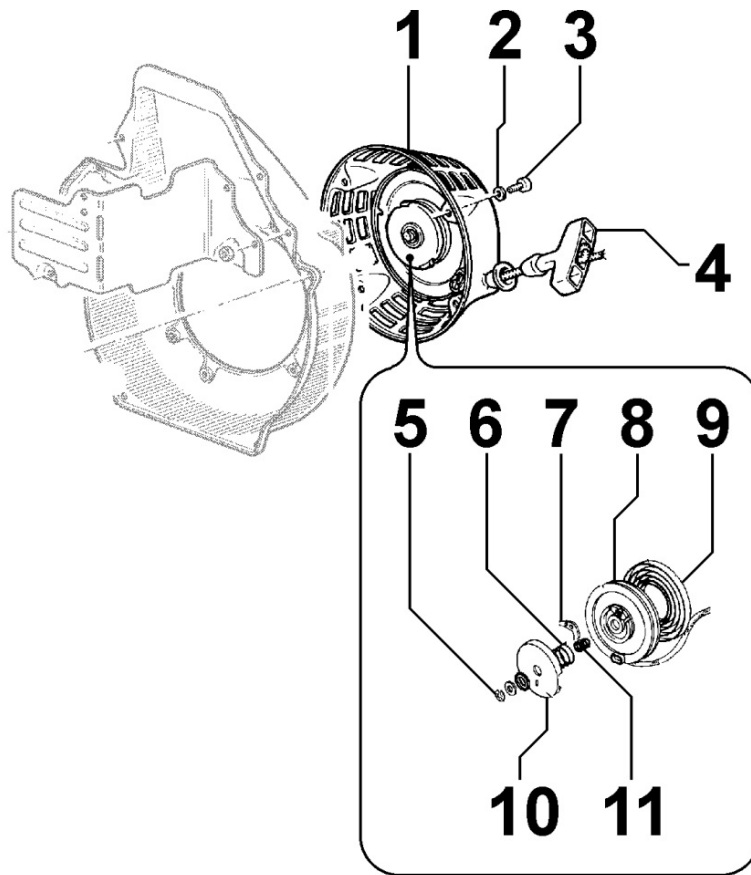

8120230110 - RECOIL STARTING

Pos	Kit	Included In	Code	Description	Qty	Old Code	Tech. Info
1	(A)		ED0014720650-S	AUTOAVVOLG.COMPL.VERDE NATO	1		
3			ED0097303090-S	SCREW	4		
4			ED0049040380-S	HANDLE	1	ED0049040390-S	
5		(A)	ED0011650360-S	RING	1		
6		(A)		POS. 1			
7		(A)		POS. 1			
8		(A)		POS. 1			
9		(A)		POS. 1			
10		(A)		POS. 1			
11		(A)		POS. 1