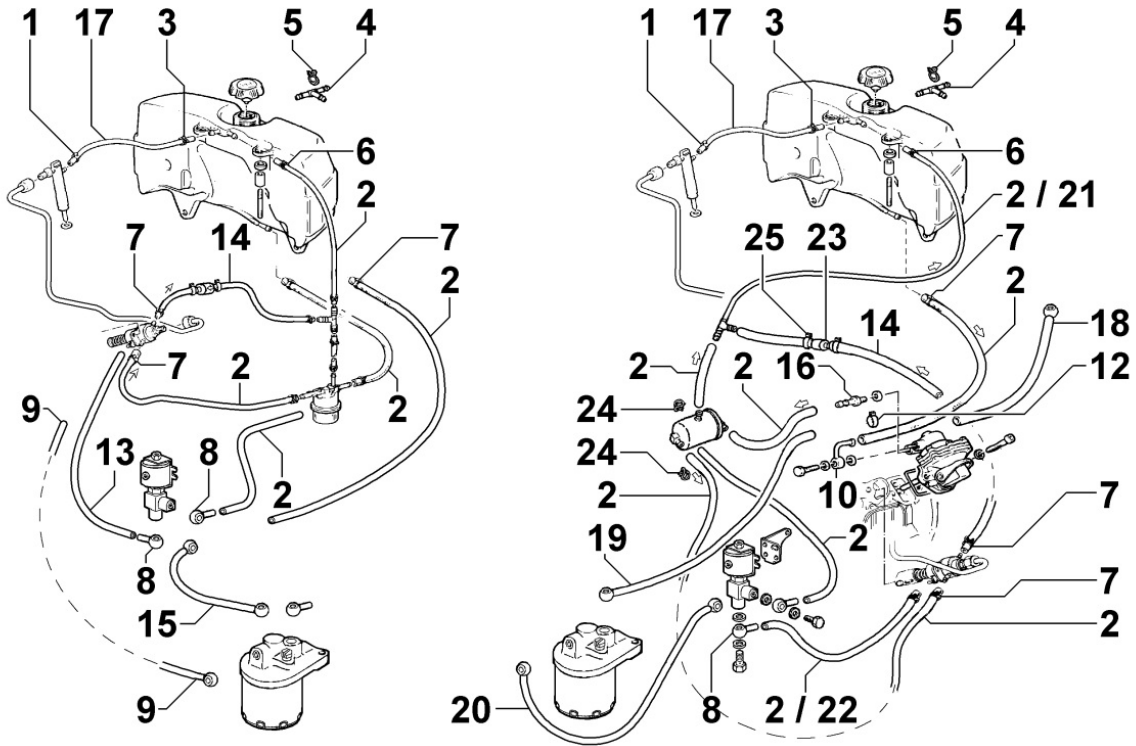

8064230060 - FUEL PIPING

Pos	Kit	Included In	Code	Description	Qty	Old Code	Tech. Info
1			ED0036301130-S	CLAMP	1		
2			ED0093762300-S	FUEL PIPE TPR-PUR 5X10XL.500	1-6		
3			ED0036300020-S	CLAMP	1		
4			ED0073010520-S	UNION	1		
6			ED0036300500-S	CLAMP	1		
7			ED00375A1390-S	FASCETTA/CLAMP 10	3		
8			ED0072701040-S	UNION	2		
10			ED0072702560-S	RACCORDO CURVO D.10 RY-15LD500	1		
17			ED00938R0680-S	TUBO/PIPE 10	1