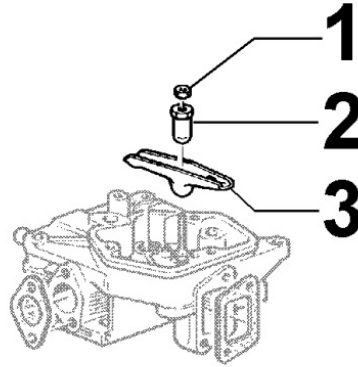

8036230010 - ROCKER ARMS / VALVES

8 036 23

Pos	Kit	Included In	Code	Description	Qty	Old Code	Tech. Info
1			ED00326R0910-S	DADO/NUT 10	2		
2			ED00326R0920-S	DADO/NUT	2		
3			ED00104R0490-S	BILANCIERE/ROCKER ARM	2