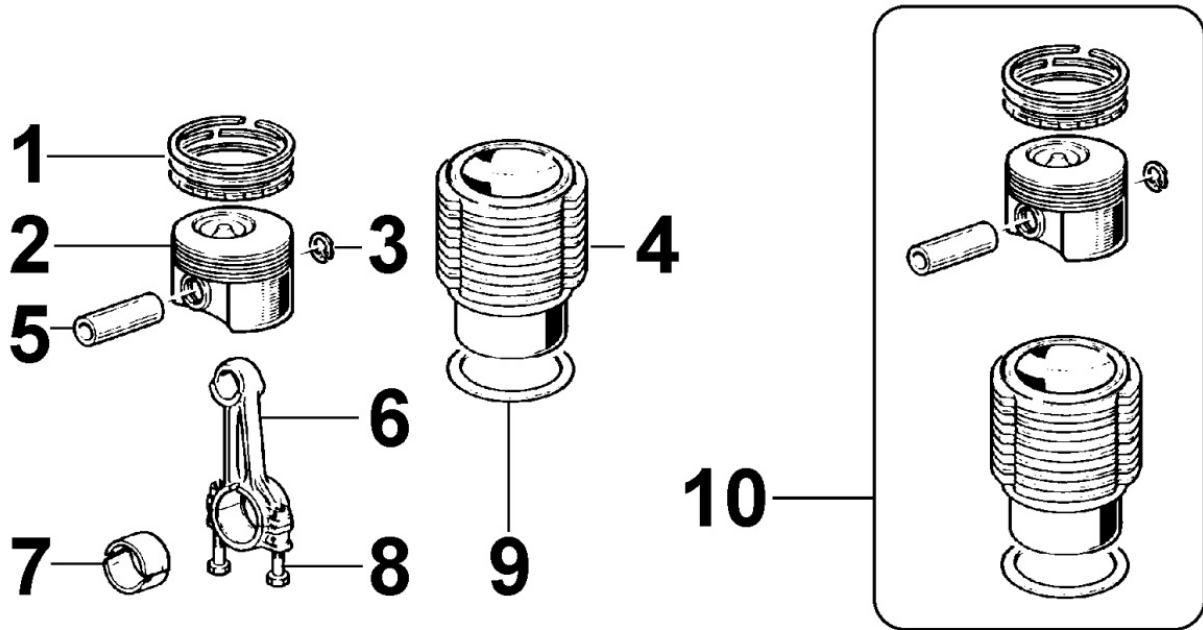

8011230090 - PISTON / CONNECTING ROD

8 011 23

Pos	Kit	Included In	Code	Description	Qty	Old Code	Tech. Info
1		(B)	ED00A26R0180-S	SERIE SEGMENTI/PISTON RINGS	1		▲
2	(B)	(C)	ED0065028940-S	PISTONE/PISTON STD.	1		▲
3		(B) (C)	ED0011600530-S	STOPRING	2		
4		(C)	ED00204R0140-S	CILINDRO/CYLINDER	1		
5		(B) (C)	ED00854R0170-S	PISTON PIN	1		
6	(A)		ED00100R0850-S	CONNECTING ROD	1		
7			ED0016401410-S	BRONZ. T. BIELLA/BEARING	1		▲
7			ED0016401400-S	KIT BEARING FOR CONROD	1	ED0080615480-S	▲
8		(A)	ED0017701010-S	BOLT	2		
9			ED00453R0270-S	GUARNIZIONE/GASKET	10		
10	(C)		ED0048980330-S	GR.PIST-CIL./ASS.Y N	1		