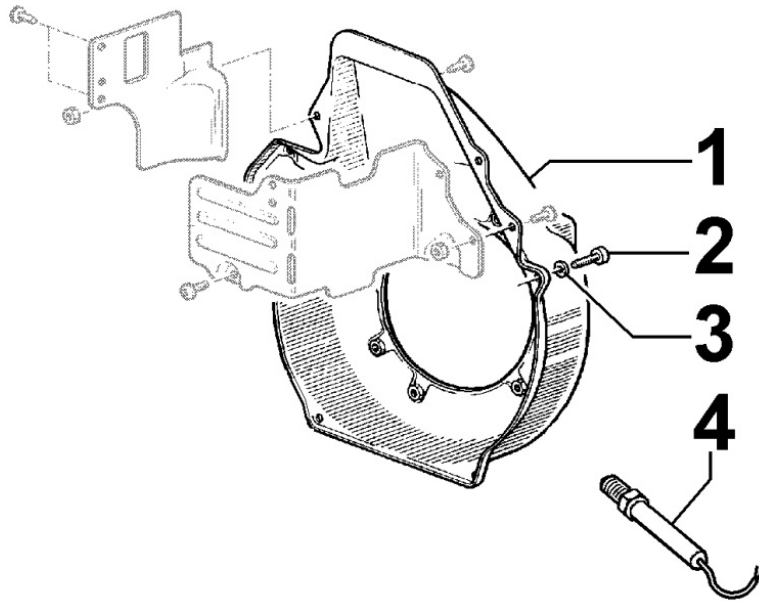

8070230070 - AIR SHROUD

8 070 23

Pos	Kit	Included In	Code	Description	Qty	Old Code	Tech. Info
1			ED0025697070-S	CONVOGLIATORE VERDE NATO 15LD5	1		
2			ED0097320840-S	SCREW	4		
3			ED0076250080-S	WASHER	4