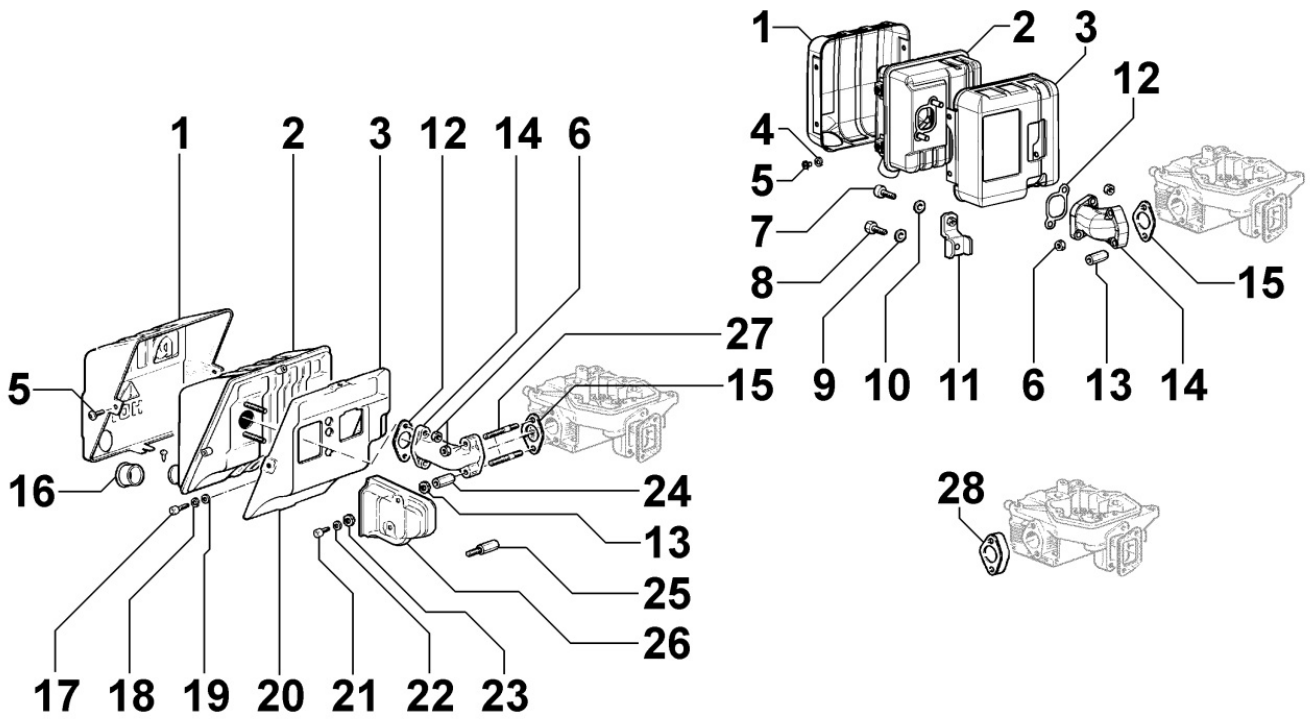

8086230080 - EXHAUST MUFFLER

Pos	Kit	Included In	Code	Description	Qty	Old Code	Tech. Info
2		(A) (B)	ED0054604650-S	MARMITTA/MUFFLER N	1		
4		(A) (B)	ED0075550270-S	WASHER	4		
5		(A) (B)	ED0097900370-S	SCREW	4		
6		(B)	ED0032401650-S	HEX.NUT	2		
7			ED0097320740-S	CAPSCREW	1		
8			ED0017700040-S	BOLT	1		
9			ED0076250120-S	WASHER	1		
10			ED0075000200-S	WASHER	1		
11			ED0085462860-S	STAFFA/BRACE N	1		
12		(B)	ED0045011010-S	GASKET	1		
14		(B)	ED0024865100-S	COLLETT.SCAR./INLET MAN. **	1		
15			ED0045011470-S	GUARNIZIONE/GASKET N 10	1		
27			ED0067800570-S	STUD	2