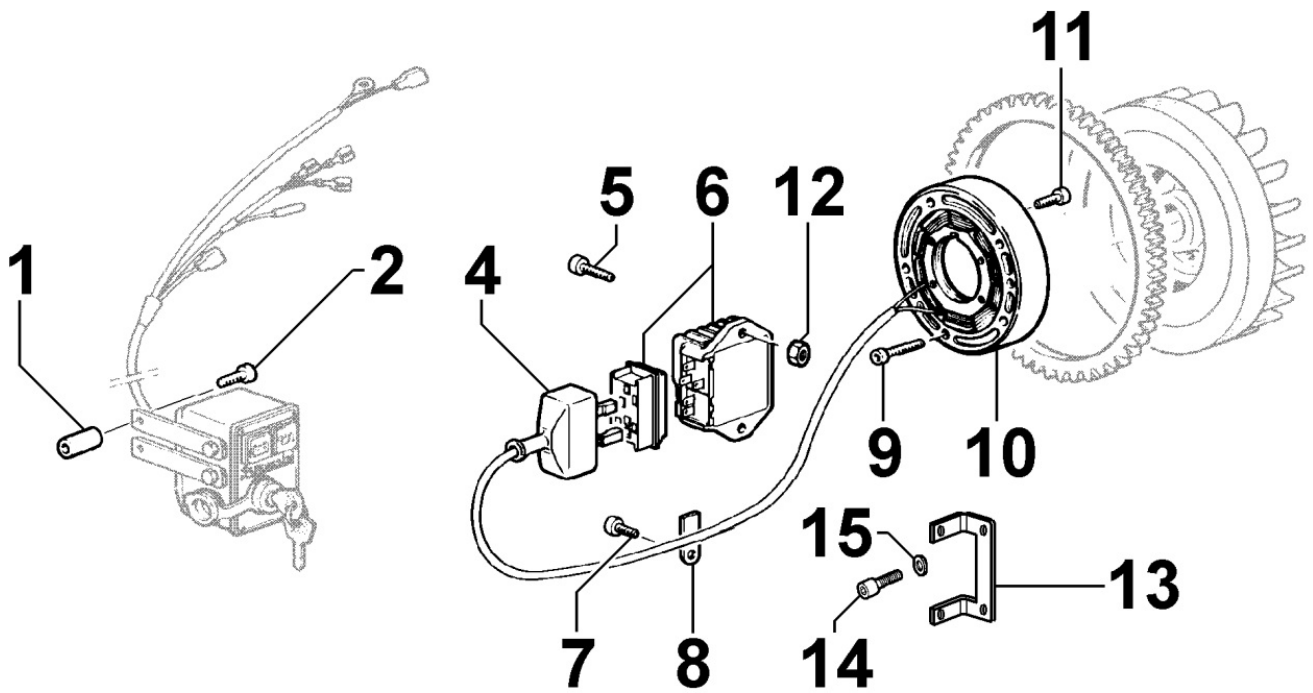

8100230090 - VOLTAGE ALTERNATOR

Pos	Kit	Included In	Code	Description	Qty	Old Code	Tech. Info
4			ED0021450140-S	CAP	1		
5			ED0097320740-S	CAPSCREW	2		
6			ED0073624020-S	VOLTAGE REGULATOR 12V30A+W	1		
7			ED0017600010-S	BOLT	1		
8			ED00613R0760-S	PLATE	2		
9			ED00992R0580-S	SCREW	5		▲
10			ED0011571670-S	ALTERNATOR 12V	1		▲
11			ED0097310220-S	ALLEN SCREW	4		▲
15			ED0076253160-S	WASHER	2