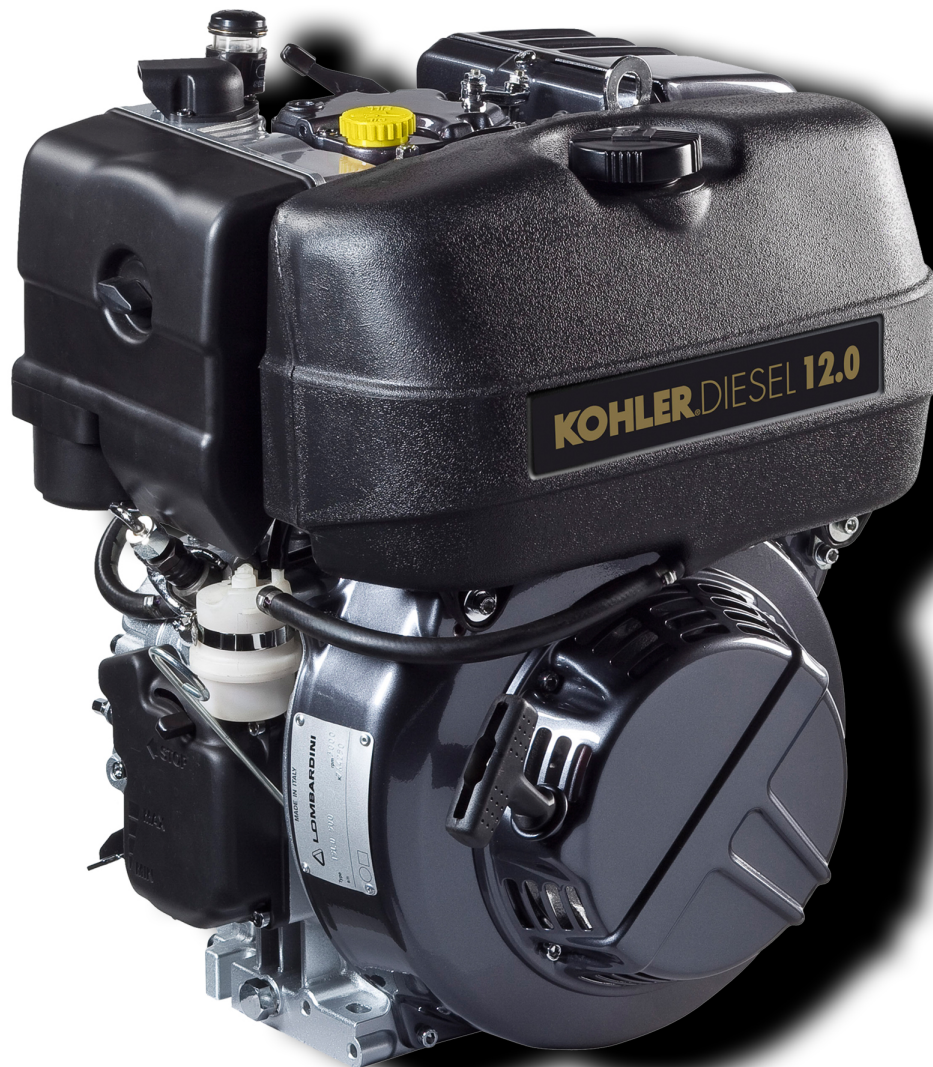

ED6C2101

Spare Parts Catalogue

15LD500

Update Date 10/03/2016

Print Date 16/03/2016

Tavola ricambi

Index	Description
8010230140	CRANKSHAFT
8011230090	PISTON / CONNECTING ROD
8012230080	FLYWHEEL
8013230020	EQUALIZER SHAFT
8020230140	CRANKCASE
8021230200	CYLINDER HEAD
8022230020	HEAD COVER
8024230100	CRANKCASE COVER
8030230080	INJECTION SYSTEM
8035230110	CAMSHAFT
8036230010	ROCKER ARMS / VALVES
8042230010	OIL FILTER
8043230020	OIL DIPSTICK
8050230020	SPEED GOVERNOR
8051230080	CONTROLS
8052230030	ELECTROVALVE
8061230020	FUEL FILTER
8062230060	FUEL FEED PUMP
8064230060	FUEL PIPING
8070230070	AIR SHROUD
8072230040	COOLING PLATES
8081230110	AIR CLEANER
8086230080	EXHAUST MUFFLER
8100230090	VOLTAGE ALTERNATOR
8101230040	STARTING MOTOR
8102230040	OIL PRESSURE SWITCH
8103230050	ELECTRIC DASHBOARD / ENGINE WIRES
8106230010	GLOW PLUGS / CONTROL UNIT
8110230010	STARTING
8120230110	RECOIL STARTING
8162230050	MISCELLANEOUS ON 1st PTO
8178230090	GUARDS

8010230140 - CRANKSHAFT

8 010 23

Pos	Kit	Included In	Code	Description	Qty	Old Code	Tech. Info
1		(A)	ED00470R0520-S	INGRANAGGIO/GEAR	1		
2		(A)	ED0022800450-S	KEY	2		
3			ED0010513540-S	CRANKSHAFT 15LD500 FOR GEN SET WITH GEAR	1		
4			ED00305R0270-S	CUSCINETTO/SLIDING BEARING	1		
5		(A)	801323...0				

8012230080 - FLYWHEEL

8 012 23

Pos	Kit	Included In	Code	Description	Qty	Old Code	Tech. Info
1			KDISC.		1	ED0028162240-S	
2	(A)		ED0098815750-S	VOLANO/FLYWEEL **	1		
3			ED0076252980-S	RONDELLA/WASHER	1		
4			ED00325R0840-S	NUT	1		