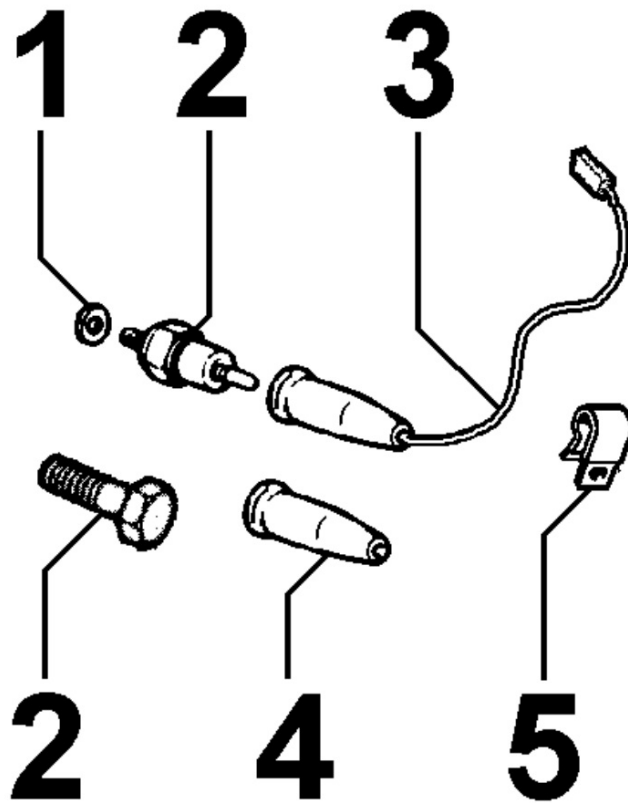

8102230040 - OIL PRESSURE SWITCH

Pos	Kit	Included In	Code	Description	Qty	Old Code	Tech. Info
1			ED0046700580-S	COPPER GASKET	1		
2			ED0050412670-S	SWITCH	1		
2			ED00674R0010-S	OIL PRESSURE SWITCH	1		
3			ED0021858960-S	CABLE	1		
4			ED0064910130-S	PIPE ELBOW	1		
5			ED0036170180-S	CLAMP	1