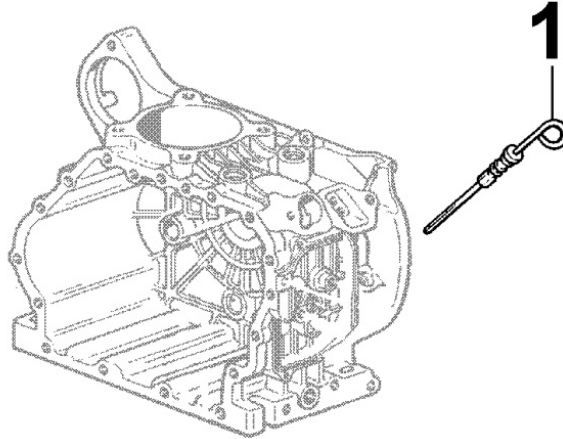

8043230020 - OIL DIPSTICK

8 043 23

Pos	Kit	Included In	Code	Description	Qty	Old Code	Tech. Info
1			ED00076R0840-S	ASTA LIV.OLIO/OIL DIPSTICK	1