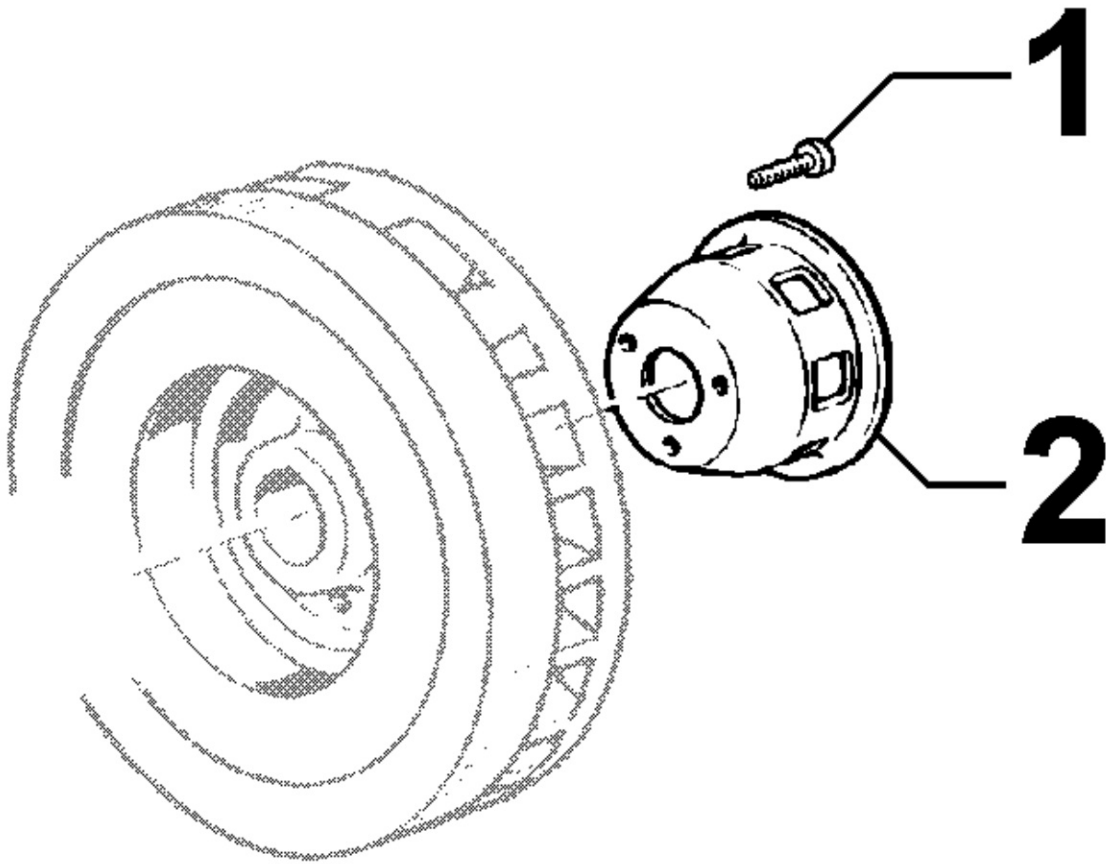

8110230010 - STARTING

Pos	Kit	Included In	Code	Description	Qty	Old Code	Tech. Info
1			ED0097301070-S	SCREW	3		
2			ED00697R0260-S	PULEGGIA/PULLEY	1