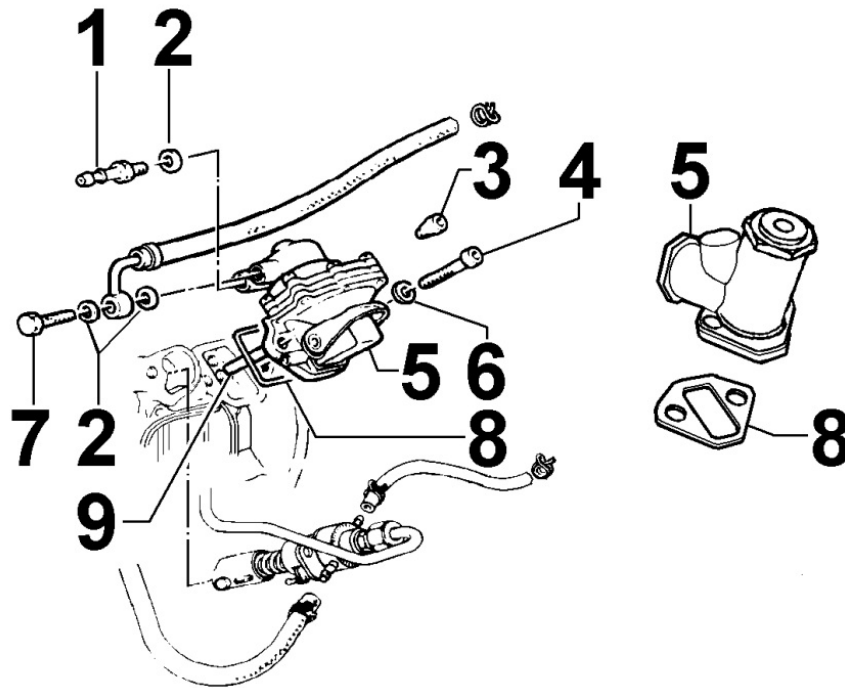

8062230060 - FUEL FEED PUMP

8 062 23

Pos	Kit	Included In	Code	Description	Qty	Old Code	Tech. Info
1			ED0072702560-S	RACCORDO CURVO D.10 RY-15LD500	1		
1			ED0073012010-S	RACCORDO/UNION N	1		
2			ED0046700590-S	COPPER GASKET 10,2X14X1,5	4		
4			ED0097301000-S	SCREW	2		
5			ED0065851510-S	FUEL FEEDING PUMP	1		
6			ED0075550290-S	WASHER	2		
7			ED0019011930-S	BOLT	2		
8			ED00580R0050-S	O-RING/O-RING 10	1		
9			ED00704R0260-S	PUNTELINO/DRIVE ROAD	1