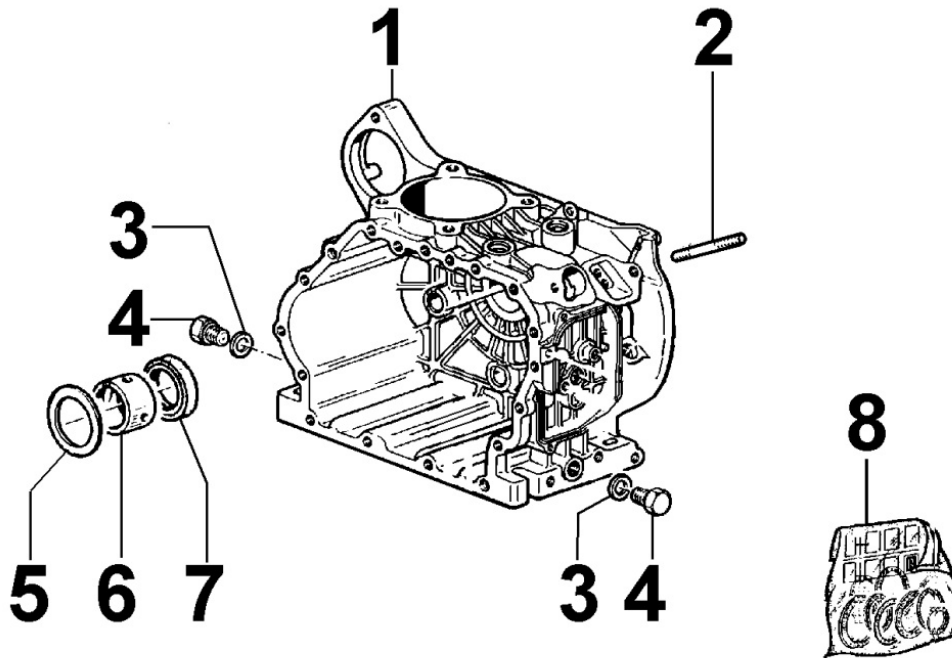

8020230140 - CRANKCASE

8 020 23

Pos	Kit	Included In	Code	Description	Qty	Old Code	Tech. Info
1	(A)		ED00170R1170-S	CRANKCASE	1		
2			ED0067801640-S	STUD	1		
3			ED0043500070-S	GASKET	2		
4			ED0089650050-S	CAP	2		
5			ED00778R0160-S	RONDELLA/WASHER	10		
6			ED00311R0170-S	CUSCINETTO/BEARING	1		
6		(A)	ED00311R0190-S	CUSCINETTO/BEARING	1	ED00311R0160-S	
7			ED0012134030-S	ANEL.PARAO./SEAL RING N	1		
8			ED00A26R0130-S	SERIE GUARNIZIONI/GASKET KIT	1