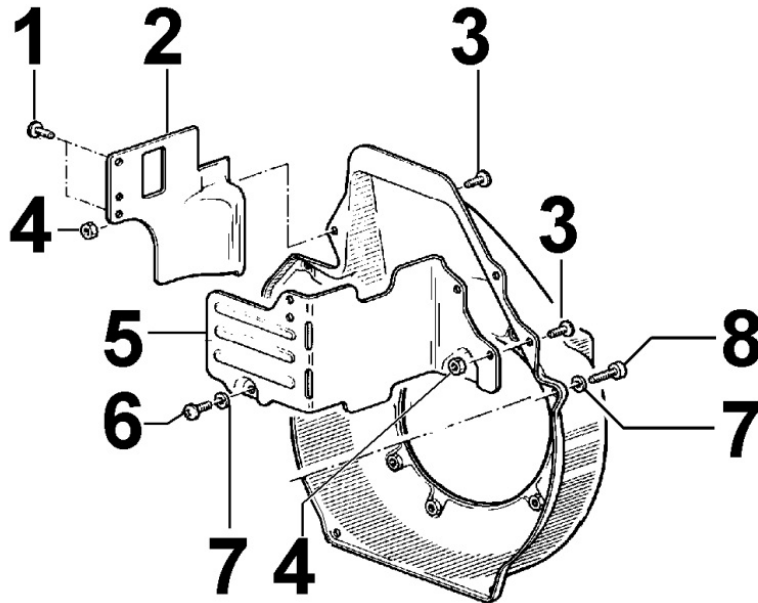

8072230040 - COOLING PLATES

8 072 23

Pos	Kit	Included In	Code	Description	Qty	Old Code	Tech. Info
1			ED0097303090-S	SCREW	3		
2			ED0050663040-S	LAMIERA/PANEL D	1		
3			ED00998R0150-S	VITE/SCREW 10	1		
5			ED0050663050-S	LAMIERA/PANEL D	1		
6			ED0097901380-S	CH-H.SCREW	3		
7			ED0075550040-S	WASHER	3