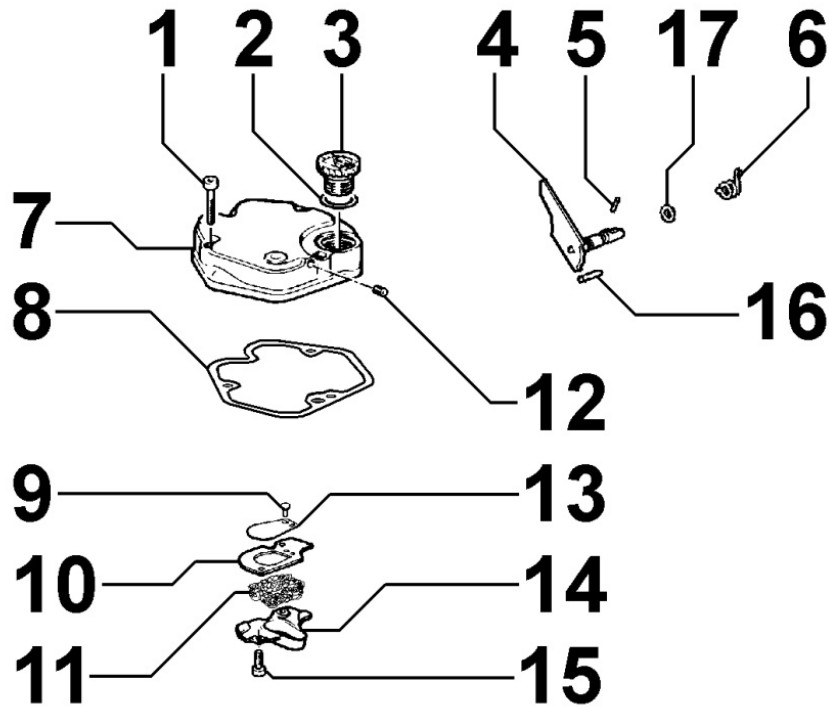

8022230020 - HEAD COVER

8 022 23

Pos	Kit	Included In	Code	Description	Qty	Old Code	Tech. Info
1			ED0097300160-S	ALLEN SCREW	3		
2			ED00579R0470-S	RING	1		
3			ED00894R0330-S	PLUG	1		
4		(A)	ED00491R0640-S	LEVA/LEVER	1		
5		(A)	ED00841R0130-S	SPINA/PIN 10	1		
6		(A)	ED00547R0210-S	MOLLA/SPRING	1		
7	(A)		ED00235R0450-S	COPERCHIO/COVER	1		
8			ED0044001440-S	GASKET	1		
9		(A)	ED00738R0130-S	RIBATTINO/NAIL 10	2		
10		(A)	ED0063705840-S	PIASTRINA SUPP.TENUTA SFIATO RY-HT	1		
11		(A)	ED0059760070-S	PAGLIETTA FILTRANTE SFIATO RY	1		
12		(A)	ED00886R0440-S	PLUG	1		
13		(A)	ED00614R0320-S	PIASTRINA TENUTA SFIATO vedi cop.c	1		
14		(A)	ED00964R0140-S	VASCHETTA/BOWL 10	1		
15		(A)	ED00990R0150-S	VITE TC/SCREW 10	2		
16		(A)	ED00841R0430-S	SPINA/PIN 10	1		
17		(A)	ED0012000520-S	O RING	1	ED00579R0130-S