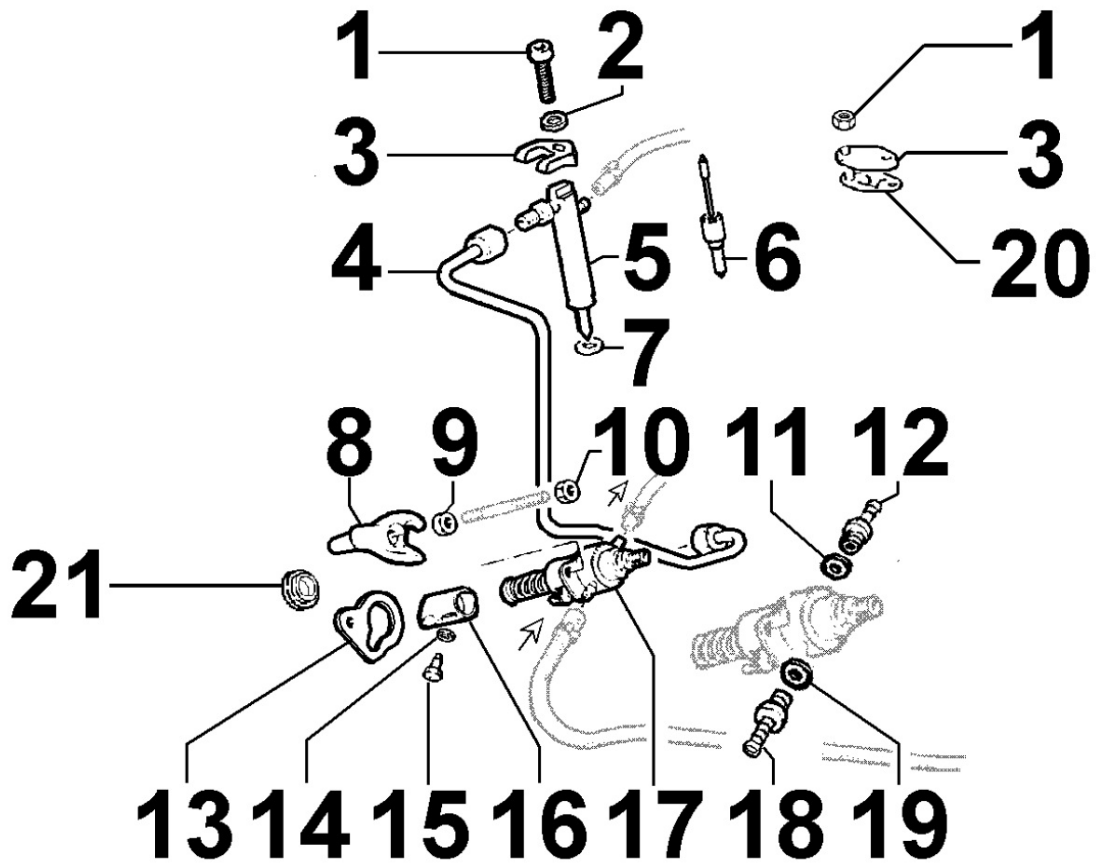

8030230080 - INJECTION SYSTEM

Pos	Kit	Included In	Code	Description	Qty	Old Code	Tech. Info
1			ED0097300150-S	SCREW	1		
2			ED0076253030-S	WASHER	1		
3			ED0085460790-S	INJECTOR SUPPORT BRACKET	1	ED0085457930-S	
4			ED0093761360-S	TUBO/FUEL TUBE N	1		
5	(A)		ED00644R0840-S	INIETTORE/INJECTOR	1		
6		(A)	ED00644R0850-S	POLVERIZZATORE/NOZZLE	1		
7			ED00754R0590-S	WASHER	1		
7			ED00754R0600-S	WASHER	1		
8			ED0085464460-S	BRACKET	1		
9			ED00771R0970-S	WASHER	1		
10			ED0032400160-S	HEX.NUT	1	ED00323R0030-S	
11			ED0046700620-S	GASKET	1		
12			ED0072701960-S	UNION	1		
13			ED0045802070-S	GASKET	1		
13			ED0045802080-S	GASKET	1		
13			ED0045802090-S	GASKET	2		
14			ED0076250070-S	WASHER	1		
15			ED0098652210-S	VITE/SCREW D	1		
16			ED0072151330-S	TAPPET	1		
17			ED0065904280-S	POMPA INIEZ./INJ.PUMP	1		
18			ED0072702720-S	BANJO UNION ON PUMP INJECTION	1		
19			ED0046700580-S	COPPER GASKET	1