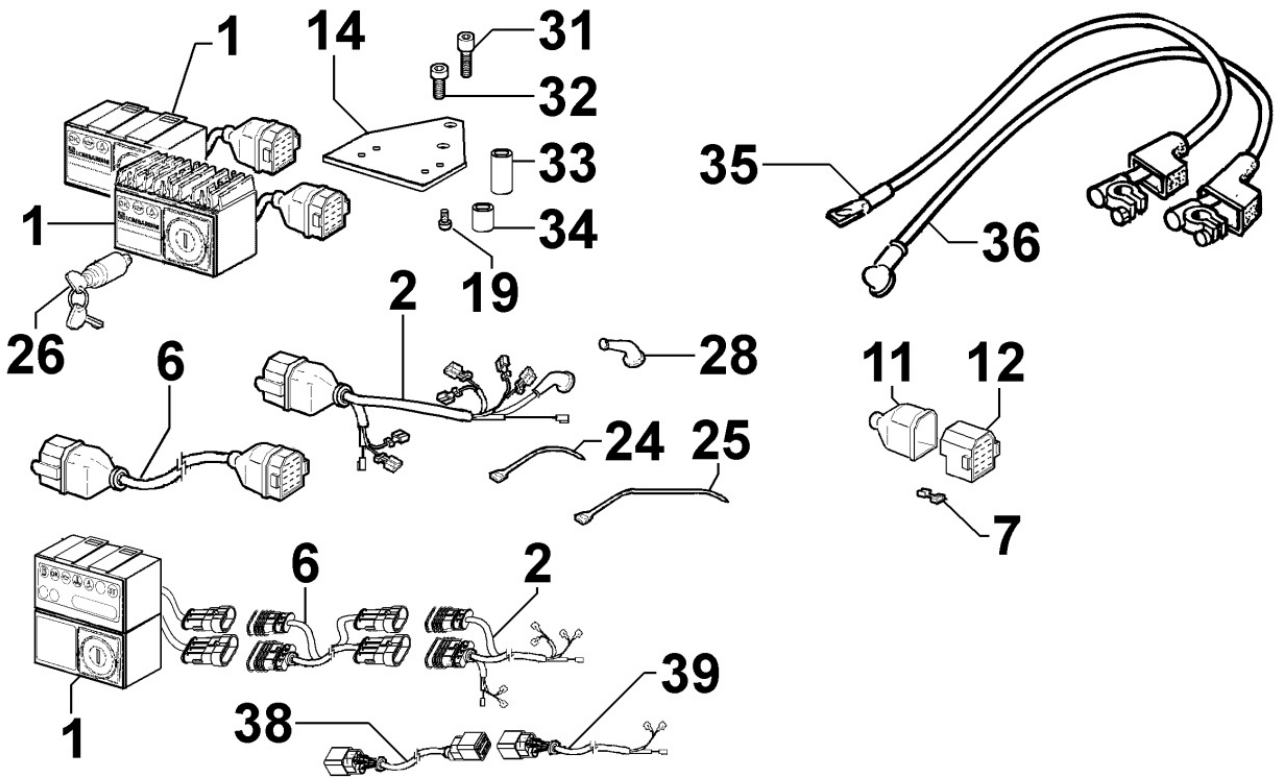

8103230050 - ELECTRIC DASHBOARD / ENGINE WIRES

Pos	Kit	Included In	Code	Description	Qty	Old Code	Tech. Info
2			ED0021861150-S	EL.WIRING	1		
11			ED0021450600-S	CAP	1		
12			ED0015571000-S	PLUG	1		
24			ED0024710060-S	COLLAR	1		
25			ED0024710190-S	COLLAR	1		
28			ED0064910050-S	PIPE ELBOW	1