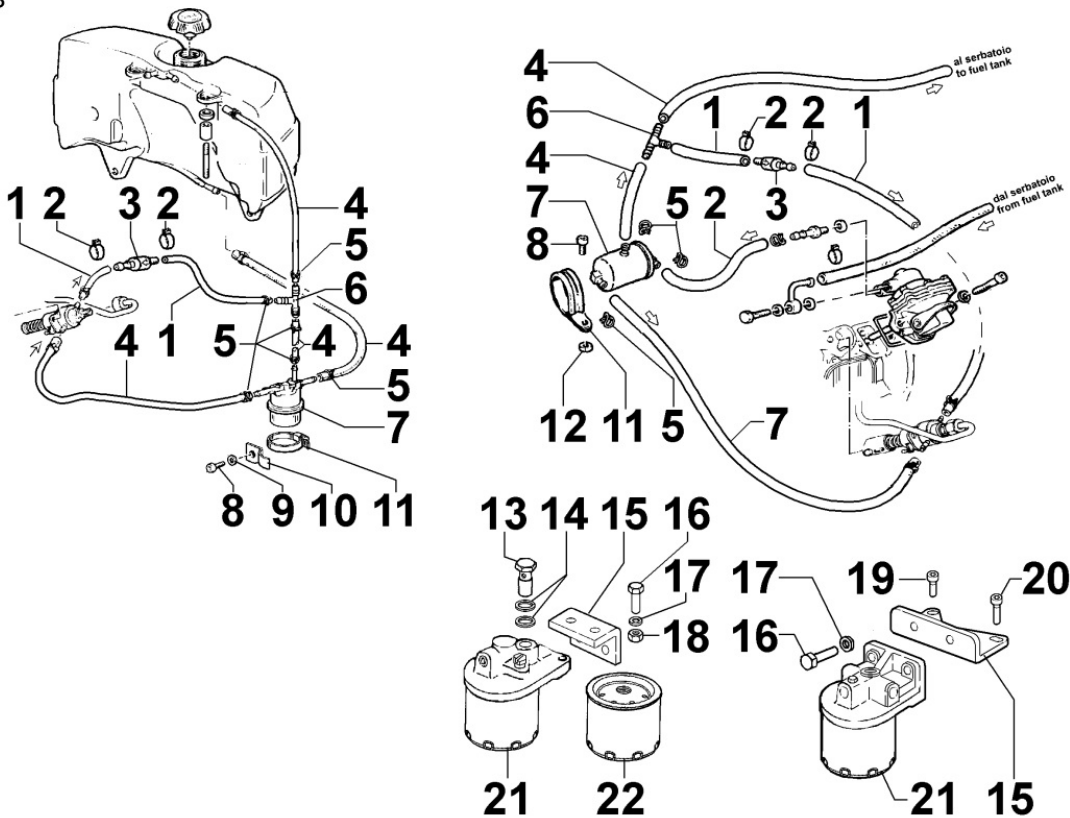

8061230020 - FUEL FILTER

8 061 23

Pos	Kit	Included In	Code	Description	Qty	Old Code	Tech. Info
2			ED0036301590-S	CLAMP	2		
3			ED0097000310-S	VALVOLA/VALVE	1		
6			ED0025270920-S	CONNECTOR	1		
7			ED0037300960-S	FUEL FILTER CARTRIDGE	1	ED0037300880-S	
7			ED0037302130-S	FUEL FILTER RY125-15LD500	1		
8			ED0097300100-S	SCREW	1		
11			ED0036171970-S	CLAMP	1		
12			ED0035276020-S	DISTANZIALE/SPACER 10	1