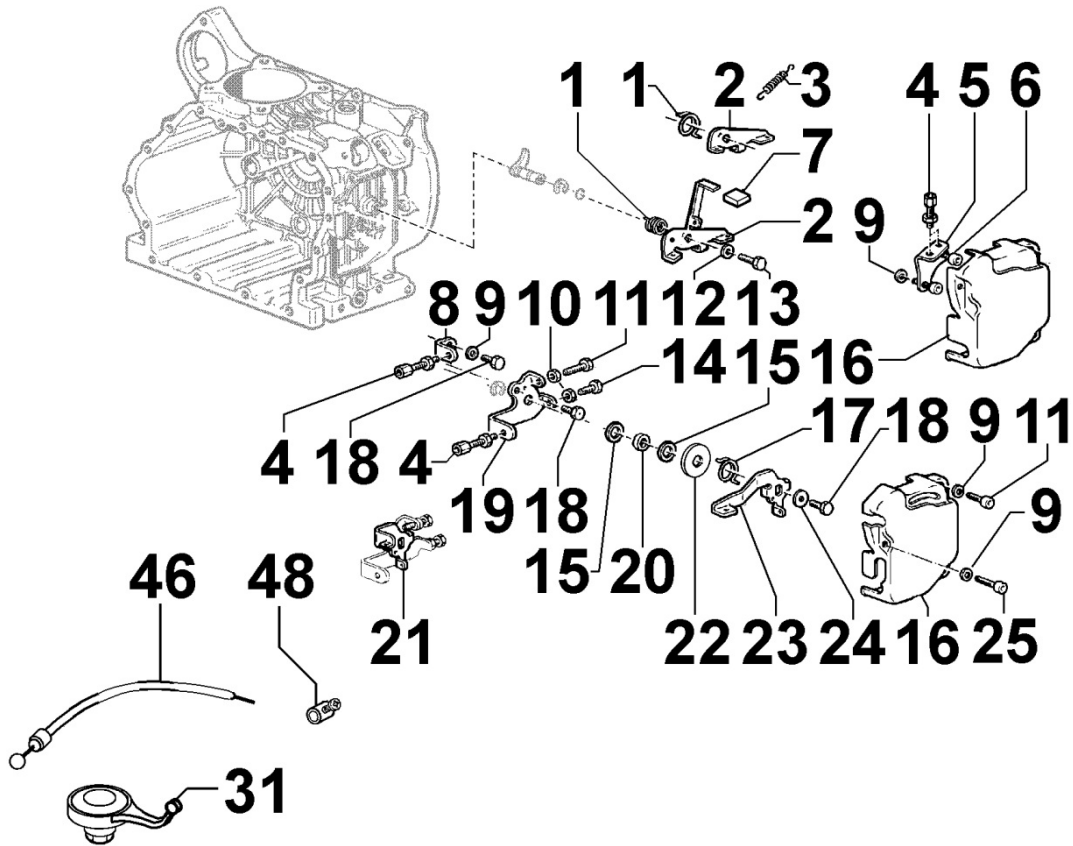

8051230080 - CONTROLS

Pos	Kit	Included In	Code	Description	Qty	Old Code	Tech. Info
1			ED00547R0280-S	SPRING	1		
2			ED00491R0590-S	LEVA/LEVER	1		
4			ED0091801910-S	END	1	ED0091800110-S	
7			ED0065500100-S	KNOB	1		
9			ED0076250080-S	WASHER	4		
10			ED0032400080-S	HEX.NUT	1		
10			ED0032400090-S	HEX.NUT	1		
11			ED0097320780-S	SCREW	3		
12			ED00772R0940-S	WASHER	1		
13			ED0017550020-S	BOLT	1		
15			ED00777R0040-S	WASHER	4		
16			ED00689R0430-S	PROTEZIONE/PROTECTION	1		
18			ED0017600010-S	BOLT	2		
19			ED00614R0830-S	PIASTRINA/PLATE	1		
22			ED0057150250-S	SPRING	2		
23			ED00495R0660-S	LEVA/LEVER	1		
24			ED0076260510-S	WASHER	1		
25			ED0097300150-S	SCREW	1