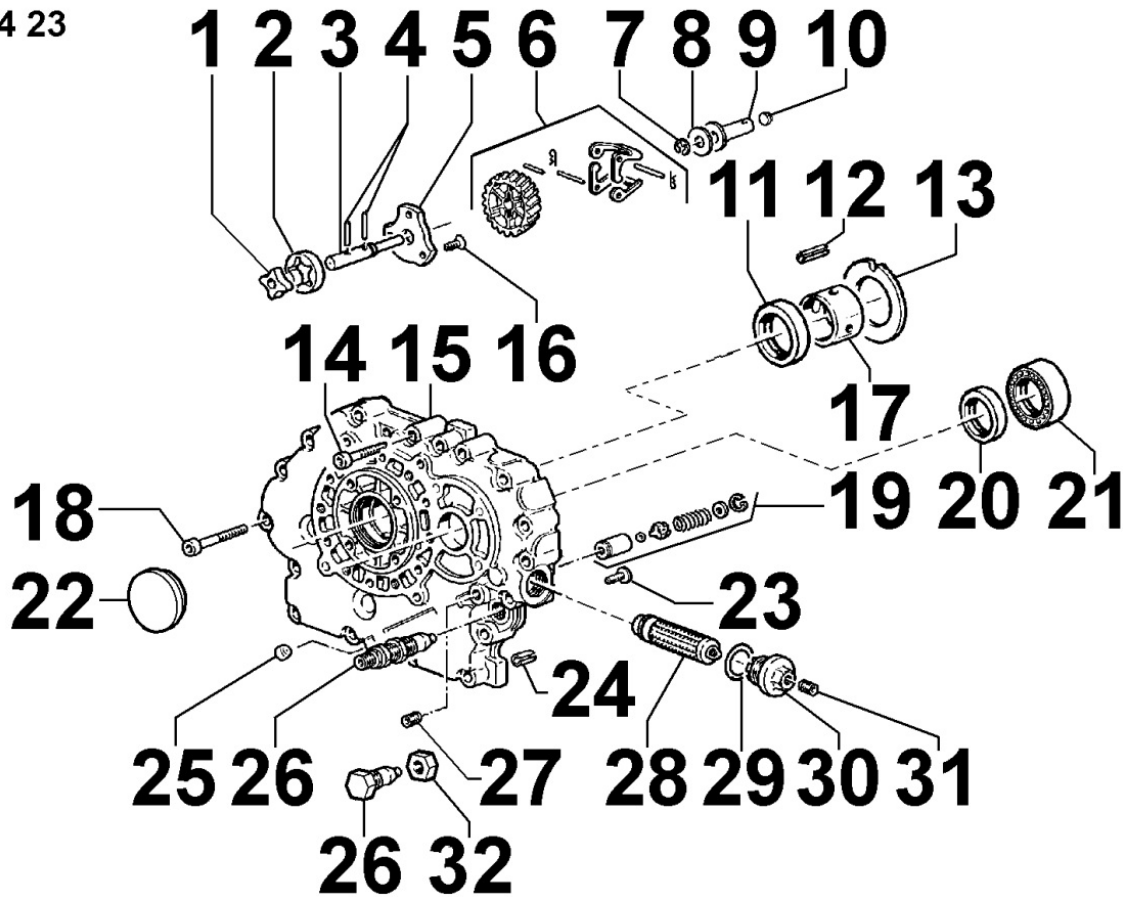

8024230100 - CRANKCASE COVER

8 024 23

Pos	Kit	Included In	Code	Description	Qty	Old Code	Tech. Info
1		(B)	ED00785R0250-S	ROTORE ESTERNO/EXTERNAL ROTOR	1		
2	(B)		ED00A26R0230-S	KIT POMPA OLIO/OIL PUMP **	1		
2		(B)	ED00785R0240-S	ROTORE INTERNO/INNER ROTOR	1		
3			ED00603R0010-S	PERNO/PIN	1		
4			ED00841R0480-S	RULLINO/ROLLER 10	2		
5			ED00235R0230-S	COPERCHIO/COVER	1		
6			ED0049362680-S	INGRANAGGIO/GEAR	1		
7			ED00016R0140-S	ANELLO/RING 10	1		
8			ED0083352530-S	SPESSORE/SPACER 10	1		
9			ED00621R0350-S	PIATTELLO/CAP	1		
10			ED00592R0170-S	PASTIGLIA/PAD	1		
11			ED0012134030-S	ANEL.PARAO./SEAL RING N	1		
12			ED0084300610-S	TAPER PIN	1		
13			ED00060R0880-S	ANELLO/RING	1		
14			ED0097300310-S	ALLEN SCREW	4		
15	(A)		ED00241R0090-S	COPERCHIO/COVER	1		
15	(A)		ED00241R0090-S	COPERCHIO/COVER	1	ED00241R0410-S	
16			ED00998R0070-S	VITE/SCREW 10	3		
17			ED00311R0170-S	CUSCINETTO/BEARING	1		
17		(A)	ED00311R0190-S	CUSCINETTO/BEARING	1	ED00311R0160-S	
18			ED0097320750-S	SCREW	13		
19			ED00956R0450-S	VALVE	1		
23			ED0097900470-S	SCREW	1		
24			ED00850R0570-S	SPINA/PIN 10	2		
25			ED00886R0570-S	PLUG	1		
26			ED0073570220-S	REGISTRO/ADJUSTING SCREW	1		
27			ED0097651620-S	VITE STEI/A.GRUBSCREW N A 10	1		