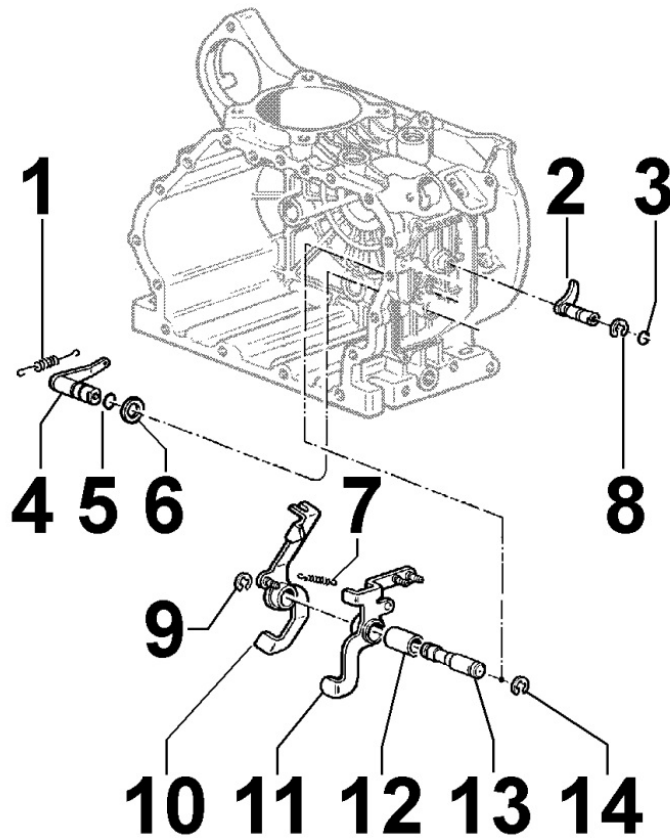

8050230020 - SPEED GOVERNOR

8 050 23

Pos	Kit	Included In	Code	Description	Qty	Old Code	Tech. Info
1			ED0056553760-S	MOLLA/SPRING	1		
2	(A)		ED00491R0390-S	LEVA/LEVER	1		
3		(A)	ED0012000410-S	O RING	1	ED00579R0910-S	
4	(B)		ED00491R0400-S	LEVA/LEVER	1		
5		(B)	ED0012000010-S	O RING	1	ED00579R0010-S	
6			ED00777R0040-S	WASHER	1		
7			ED00551R0330-S	SPRING	1		
8			ED00060R0400-S	ANELLO/RING	10		
9			ED0011650080-S	RING	1		
10			ED0052011440-S	LEVA/LEVER	1		
11			ED0052011450-S	LEVA/LEVER	1		
12			ED00108R0660-S	BOCCOLA/BUSHING	1		
13			ED00603R0080-S	PERNO/PIN	N		
14			ED0011650360-S	RING	2		