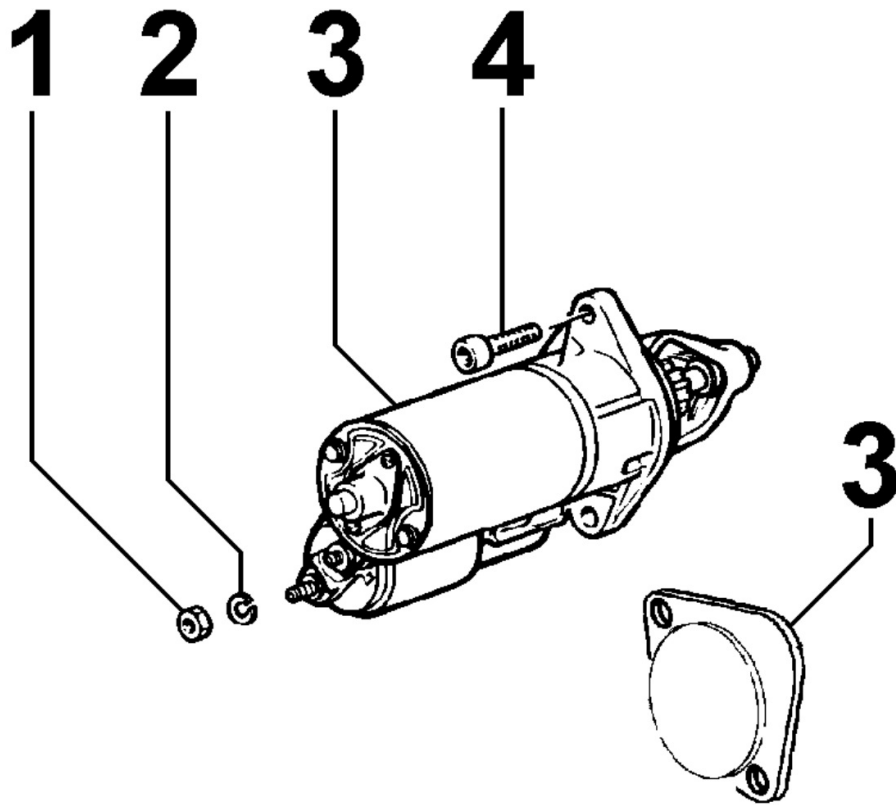

8101230040 - STARTING MOTOR

Pos	Kit	Included In	Code	Description	Qty	Old Code	Tech. Info
1			ED0032400160-S	HEX.NUT	1	ED00323R0030-S	
2			ED00763R0020-S	WASHER	1		
3			ED0058402460-S	ST.MOTOR	1		
4			ED00992R0240-S	SCREW	2