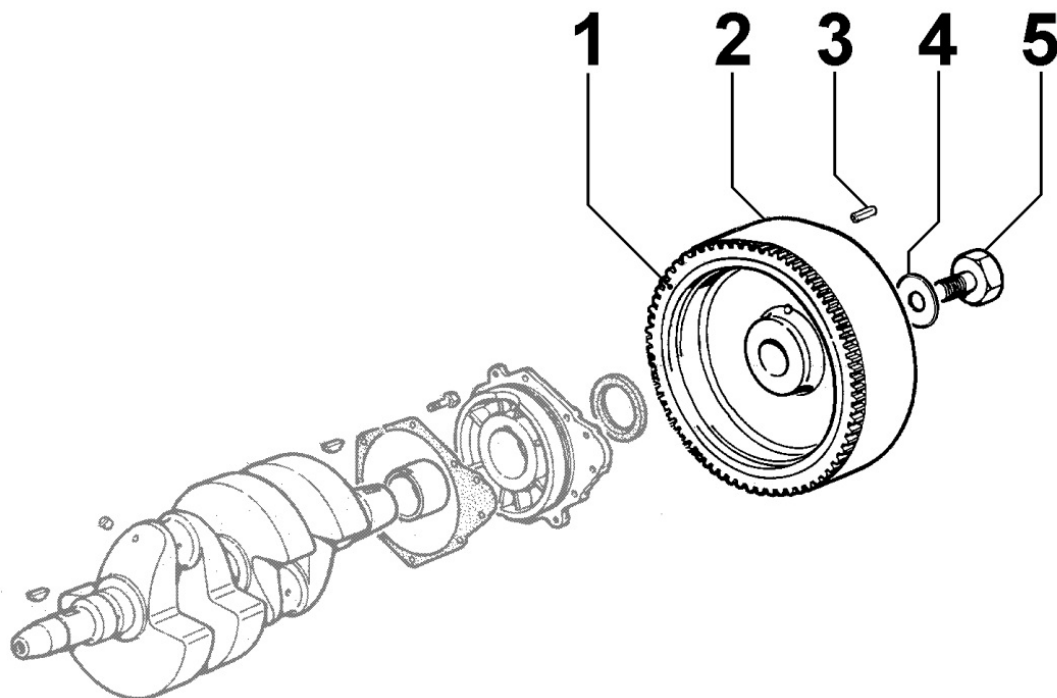

8012090060 - FLYWHEEL

Pos	Kit	Included In	Code	Description	Qty	Old Code	Tech. Info
1		(A)	ED0028160250-S	RING GEAR	1		
2	(A)		ED0098850720-S	FLYWHEEL	1		
4			ED0051110050-S	RET.PLATE	1		
5			ED0018610450-S	BOLT	1