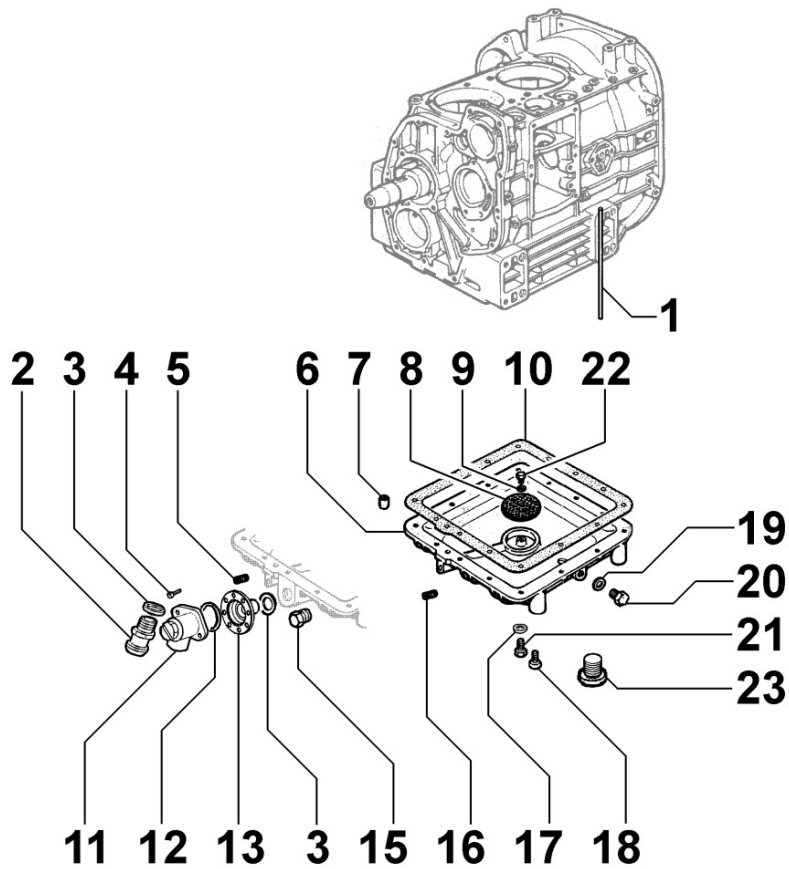

8041090010 - OIL PAN

Pos	Kit	Included In	Code	Description	Qty	Old Code	Tech. Info
1			ED0094551310-S	TUBE	2		
5		(A)	ED0090801820-S	PLUG AVSEAL D10 02961-01012	1		
6	(A)		ED0066456400-S	OIL PAN	1		
7			ED0084300650-S	TAPER PIN	1		
8		(A)	ED0050900100-S	HOLED METAL SHEET	1		
9		(A)	ED0075650040-S	SPRING WASHER D11.1/6.1 1.3 TH	1		
10			ED0046011770-S	GASKET	1		
18			ED0017701550-S	BOLT	14		
19		(A)	ED0046700160-S	GASKET	1		
20		(A)	ED0089650050-S	CAP	1		
22		(A)	ED0097610430-S	SELF-THREADING SCREW TE M6X10	1