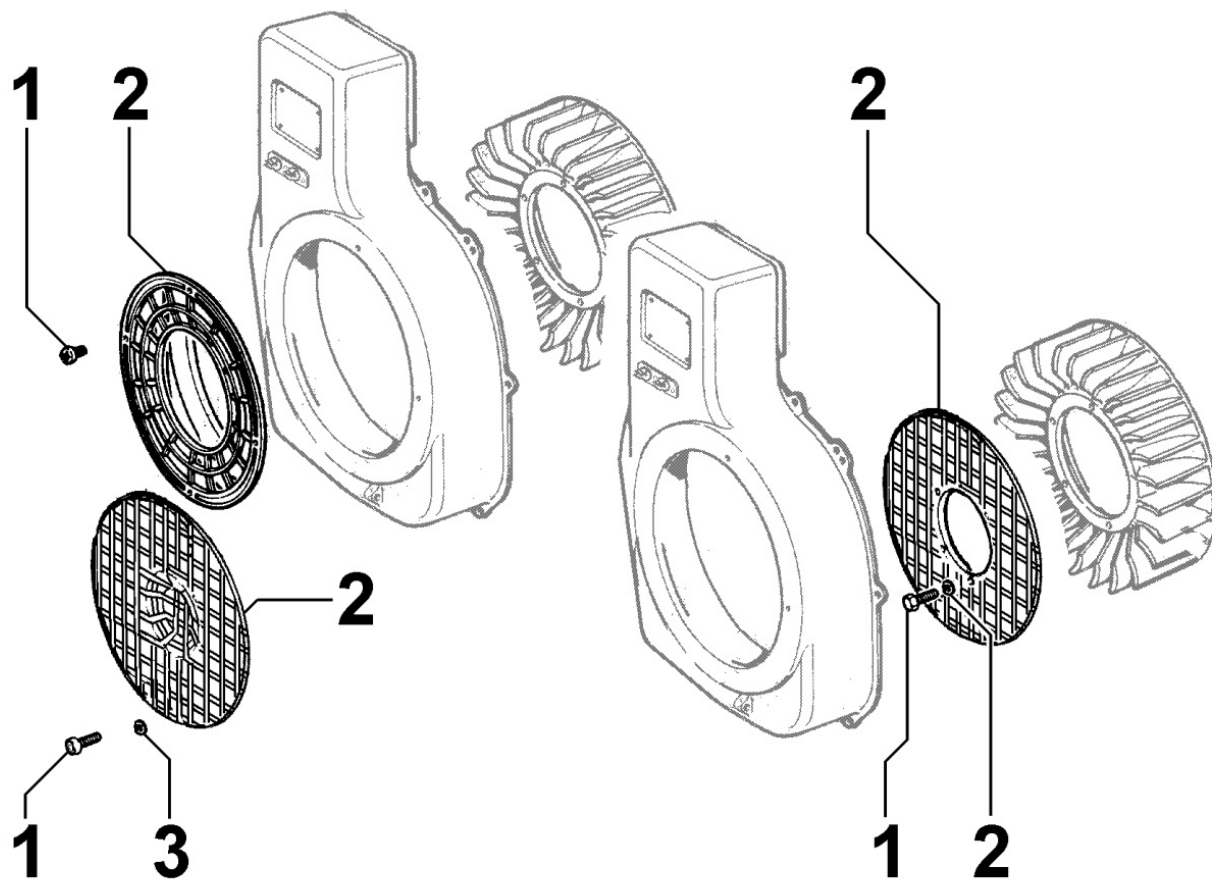

8172090040 - FAN GUARD

Pos	Kit	Included In	Code	Description	Qty	Old Code	Tech. Info
1			ED0098651220-S	VITE/SCREW	4		
2			ED0069270550-S	GUARD	1