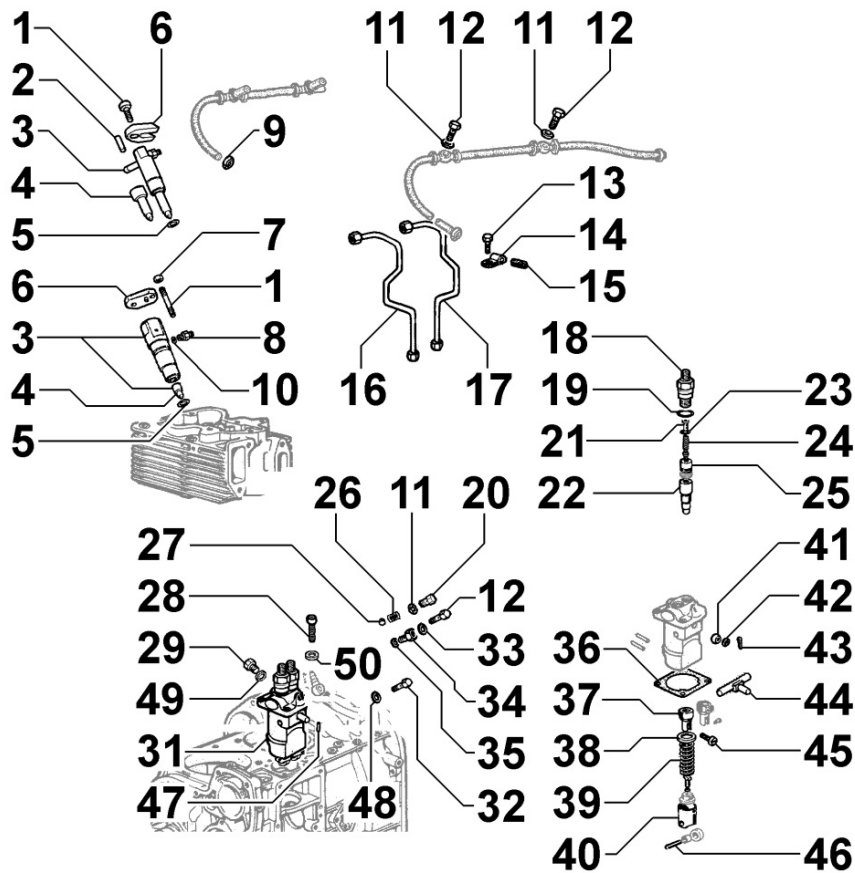

8030090030 - INJECTION SYSTEM

Pos	Kit	Included In	Code	Description	Qty	Old Code	Tech. Info
1			ED0067600450-S	STUD	4		
3	(B)		ED0066150180-S	NOZZLEHL.	2		⚠
4		(B)	ED0065312650-S	NOZZLE	1		⚠
5			ED0046700050-S	GASKET	2		
5			ED0046700060-S	GASKET	2		
6			ED0037900740-S	FLANGE	2		
7			ED0032030500-S	SELF LOCKING NUT M6 X 1	4		
8		(B)	ED0073010060-S	UNION	1		
10			KDISC.		1	ED0046500370-S	
10		(B)		POS. 3			
11			ED0046700580-S	COPPER WASHER 8,2X12X1,5	4		
12			ED0019010290-S	UNION BOLT	2		
13			ED0097301150-S	SCREW SHCS M5X14 5931 8.8	2		
14			ED0036172550-S	CLAMP	2	ED0036160180-S	
15			ED0054000460-S	SLEEVE FOR CLAMP	2		
16			ED0093760570-S	PIPE	1		⚠
17			ED0093760560-S	FUEL TUBE	1		⚠
18		(A)	ED0072650080-S	UNION	2		
19		(A)	ED0012000310-S	O RING	2		
21		(A)	ED0074700030-S	FILLER	2		
22		(A)	ED0065780130-S	INJ.PLUNGER	2		
23		(A)	KDISC.		2	ED0083350290-S	
24		(A)	ED0057550340-S	SPRING	2		
25		(A)	ED0096720120-S	DELI.VALVE	2		
26			ED0028000030-S	COTTER PIN	1		
28			ED0017701560-S	BOLT	3