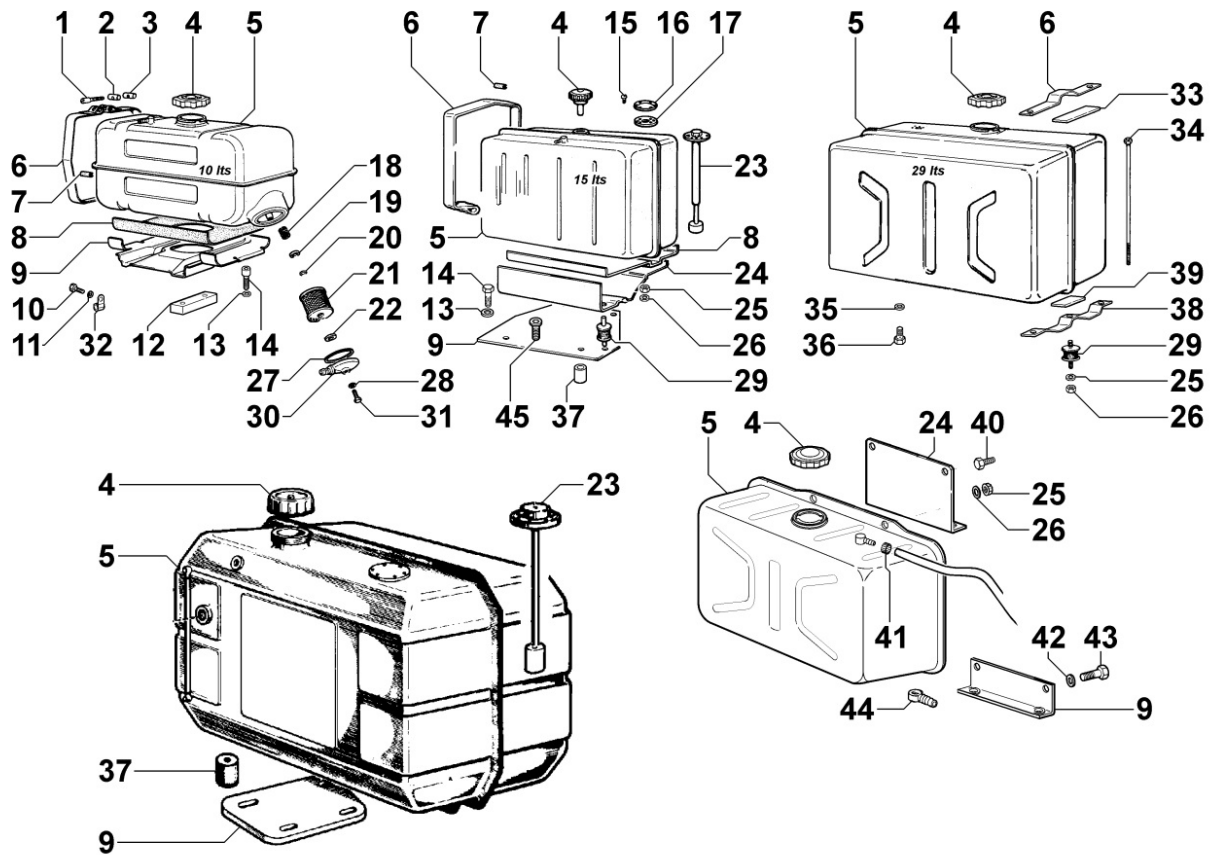

8063090010 - FUEL TANK

Pos	Kit	Included In	Code	Description	Qty	Old Code	Tech. Info
1			ED0097301390-S	ALLEN SCREW	2		
2			ED0015570190-S	NUT	2		
3			ED0015570200-S	NUT	2		
4		(B)	ED0090430920-S	TANK CAP	1		
5	(B)		ED0081020850-S	FUEL TANK	1	ED0081011050-S	
6			ED0036160850-S	CLAMP	2		
7			ED0096000570-S	TUBE	4		
8			ED0047010060-S	GASKET	1		
9			ED0088660180-S	BRACKET	1		
10			ED0017700020-S	HEX.HEAD.SCR.M8X16-5739-	4		
11			ED0076250100-S	WASHER D.8X15X1,5	1		
13			ED0075650070-S	SPRING WASHER D14.2/8.2	4		
14			ED0097300260-S	SOC HEAD SCREW M8x20-5931-12.9+Geomet	4		
18		(A)	ED0055750060-S	SPRING	1		
19		(A)	ED0039300190-S	TRAY	1		
20		(A)	ED0012002680-S	O RING	1		
21	(A)		ED0037300150-S	FUEL FILTER	1		
21		(A)	ED0021750090-S	FUEL FILTER CARTRIDGE	1	ED0021751080-S	
22		(A)		806309...0	1		
27		(A)		806309...0	1		
28		(A)	ED0012020520-S	RING	1		
30		(A)		806309...0	1		
31		(A)	ED0017600760-S	BOLT	1		
32			ED0036170200-S	CLAMP	1