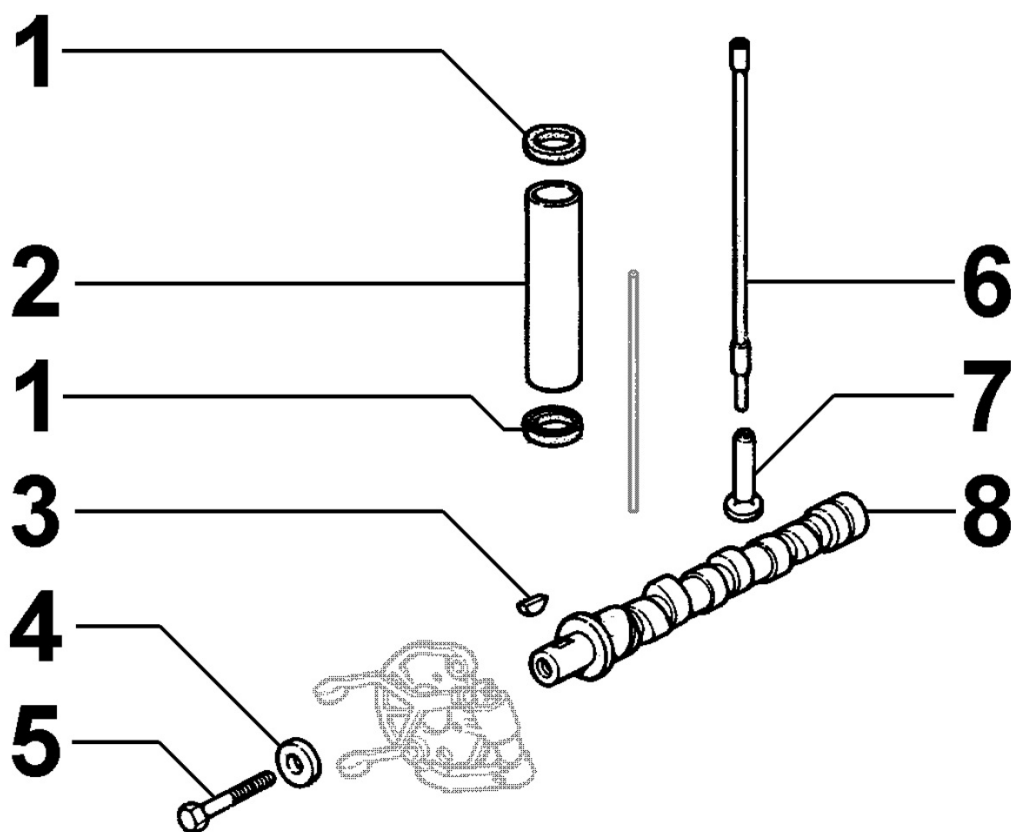

8035090010 - CAMSHAFT

Pos	Kit	Included In	Code	Description	Qty	Old Code	Tech. Info
1			ED0047400240-S	GASKET	4		
2			ED0095200450-S	PROT.TUBE	2		
3			ED0022800470-S	KEY	1		
4			ED0076260380-S	WASHER	1		
5			ED0017800590-S	BOLT	1		
6			ED0014102050-S	PUSHROD COMPLETE	4	ED0014100420-S	
7			ED0072150430-S	TAPPET	4		
8			ED0010110850-S	CAMSHAFT	1