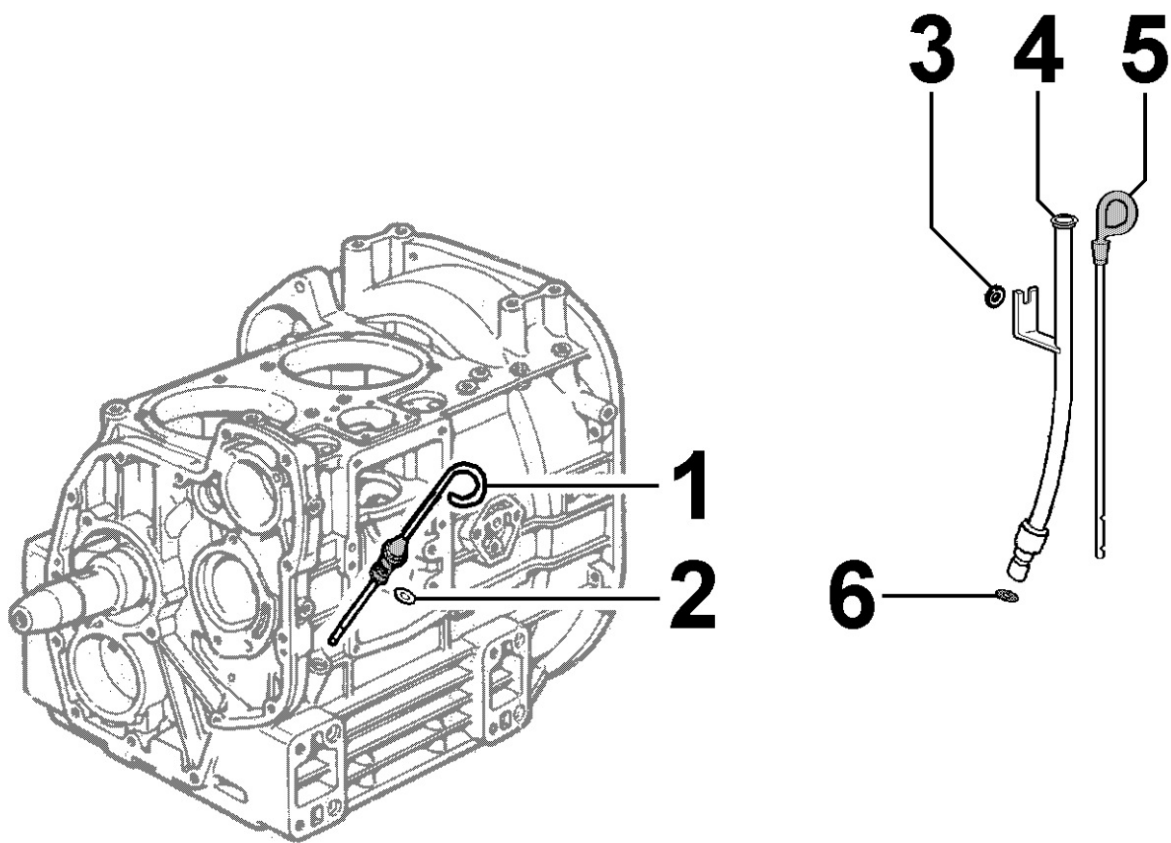

8043090020 - OIL DIPSTICK

Pos	Kit	Included In	Code	Description	Qty	Old Code	Tech. Info
2		(A)	ED0012003250-S	O RING	3		
5	(A)		ED0014005150-S	BLACK COMPLETE OIL DIPSTICK GR.9	1