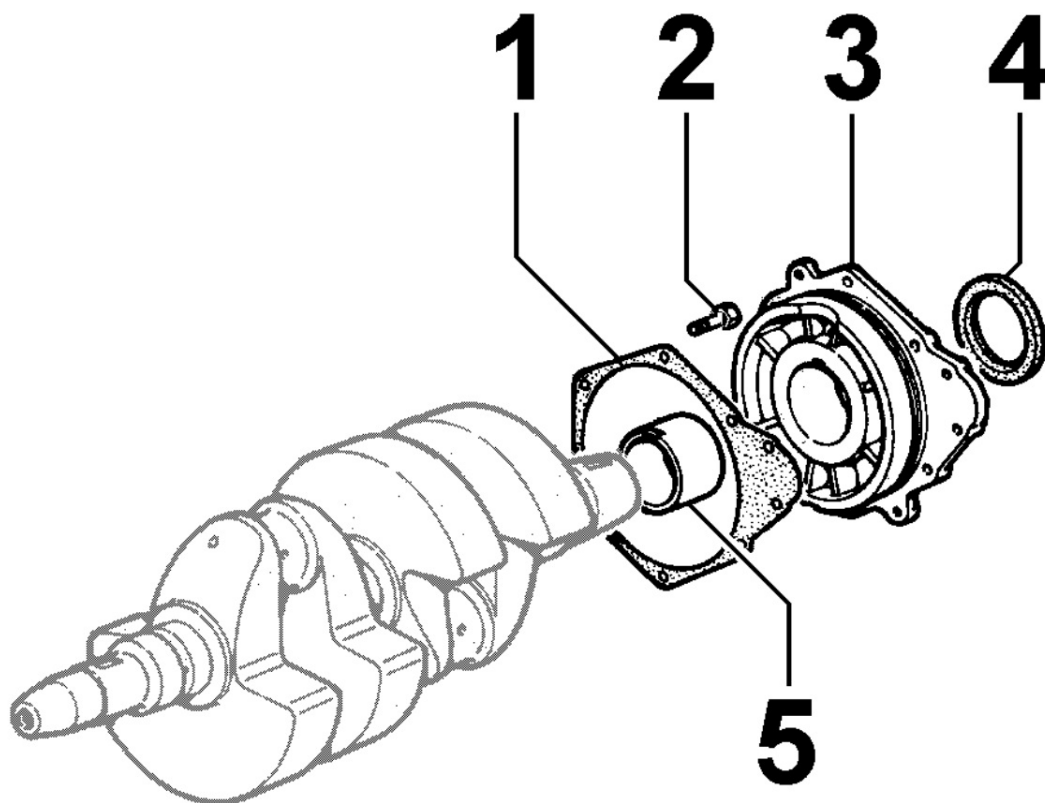

8023090010 - FLYWHEEL SIDE SUPPORT

Pos	Kit	Included In	Code	Description	Qty	Old Code	Tech. Info
1			ED0047011100-S	GASKET	1	ED0047010400-S	
1			ED0047010490-S	GASKET	1		
2			ED0017701500-S	BOLT	8		
3	A		ED0086753230-S	COMPLETE CRANKSHAFT SUPPORT GR.9	1	ED0086752900-S	
4		(A)	ED0012135510-S	SEAL RING. 50X70X10	1	ED0012133180-S	
5			ED0016111610-S	BEAR.-0.25	1		▲
5			ED0016111620-S	BEAR.-0.50	1		▲
5		(A)	ED0016111600-S	BEAR.STAND.	1		▲