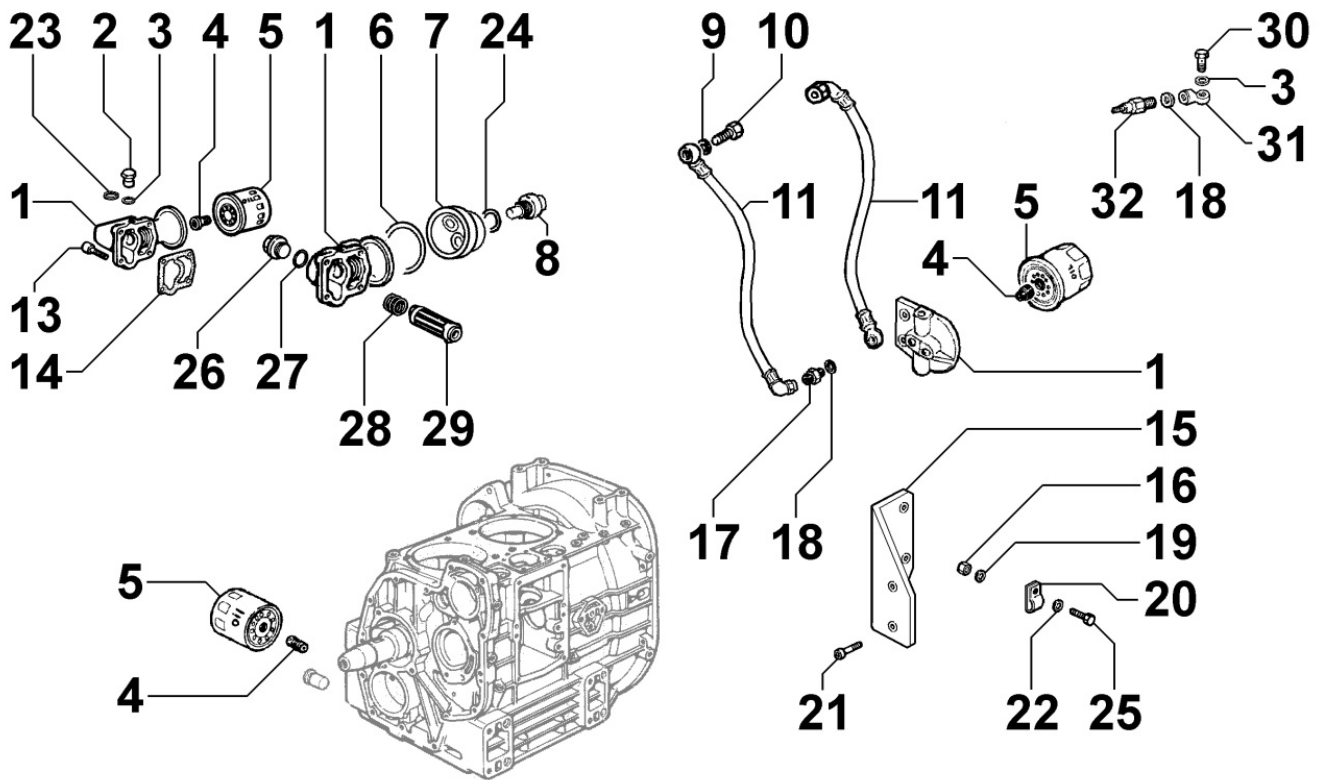

8042090080 - OIL FILTER

Pos	Kit	Included In	Code	Description	Qty	Old Code	Tech. Info
1			ED0026050190-S	COP.FILTRO/FIL.COVER S C	1		
2			ED0089650340-S	PLUG	1		
3			ED0046700580-S	COPPER WASHER 8,2X12X1,5	2		
13			ED0097300120-S	SOC HEAD CAP SCR M6X20L STEEL	4		
14			KDISC.		1	ED0045011110-S	
26			ED0090600080-S	CAP	1		
27			ED0012000160-S	OR-137 SILICON RUBBER	1		
28			ED0057250320-S	SPRING	1		
29			ED0021750440-S	OIL FILTER CARTRIDGE	1