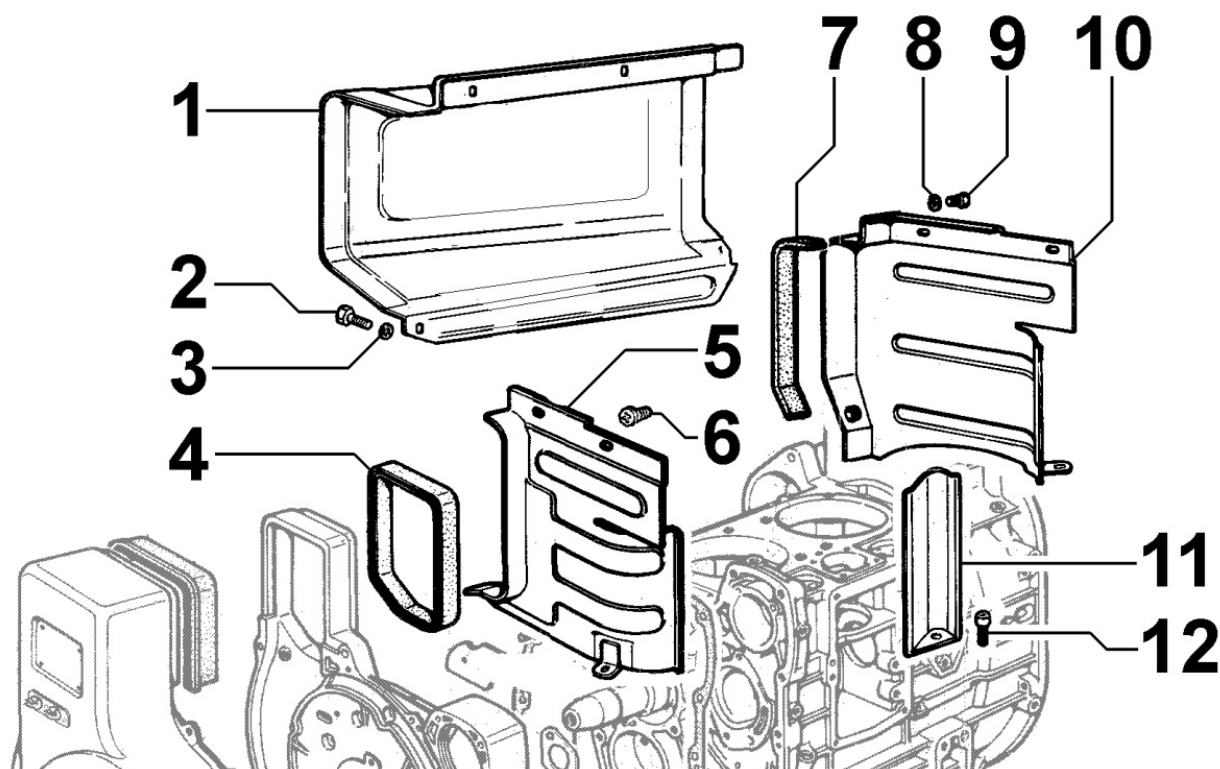

8072090060 - COOLING PLATES

Pos	Kit	Included In	Code	Description	Qty	Old Code	Tech. Info
1			ED0029201060-S	HOOD	1		
2			ED0017700020-S	HEX.HEAD.SCR.M8X16-5739-	1		
3			ED0075650070-S	SPRING WASHER D14.2/8.2	1		
4			ED0047760920-S	GASKET	1		
5			ED0050660830-S	PANEL	1		
6			ED0097900390-S	CH-H.SCREW	6		
7			ED0047760930-S	GASKET	1		
8			ED0076250700-S	PLAIN WASHER 6X16X1	2		
9			ED0017600030-S	SCREW 6X12-5739-8G+ZN.B	2		
10			ED0050660780-S	S.PLATE	1		
11			ED0033500770-S	DEFLECTOR	1		
12			ED0097310920-S	ALLEN SCREW	1