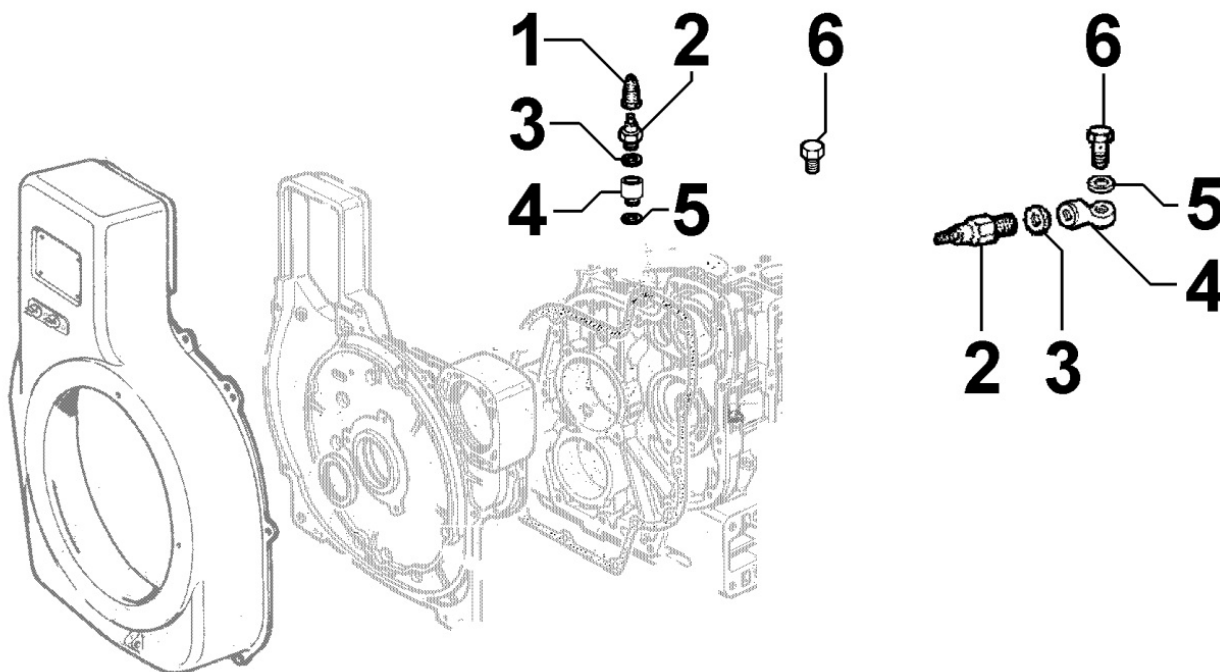

8102090030 - OIL PRESSURE SWITCH

Pos	Kit	Included In	Code	Description	Qty	Old Code	Tech. Info
1			ED0064910130-S	GROMMET	1		
2			ED0067450930-S	OIL PRESSURE SWITCH 0.3BAR	1		
3			ED0046700600-S	COPPER WASHER	1