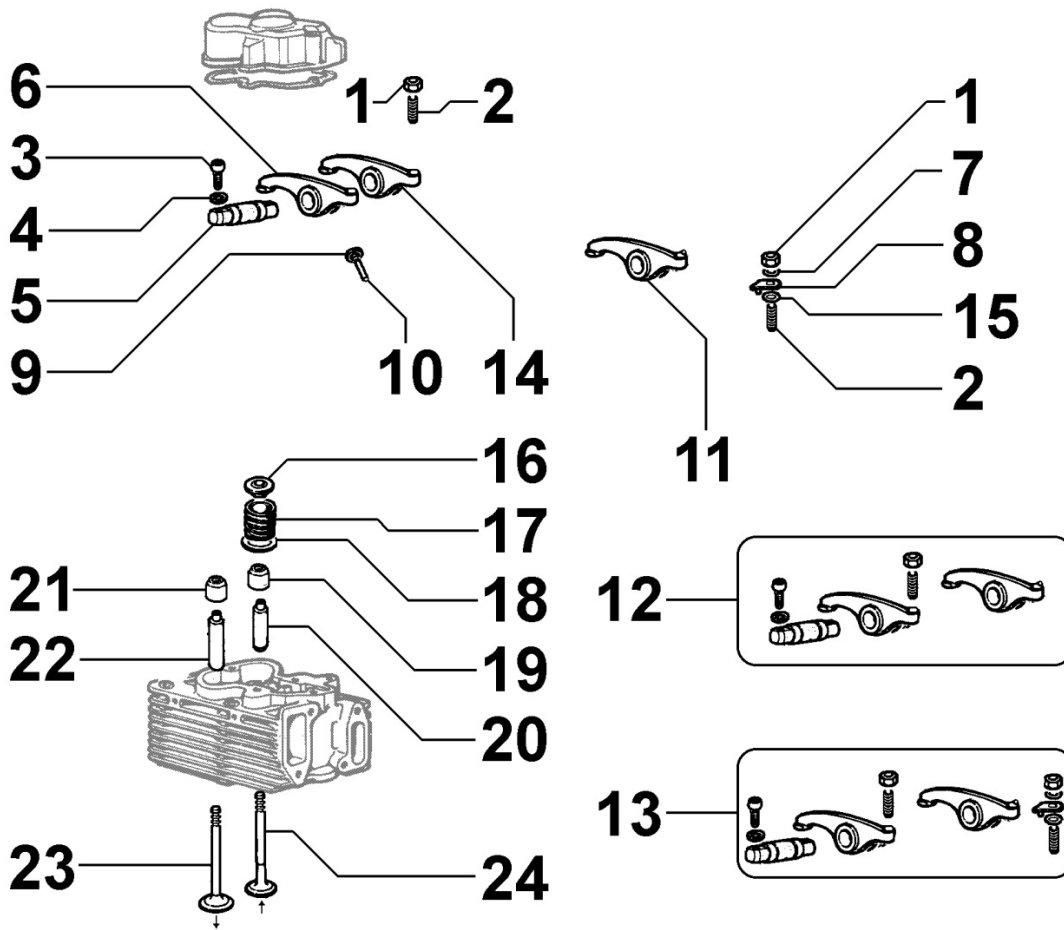

8036090040 - ROCKER ARMS / VALVES

Pos	Kit	Included In	Code	Description	Qty	Old Code	Tech. Info
1		(A) (B) (D) (E)	ED0032400100-S	HEX.NUT	1		
2		(A) (B) (D) (E)	ED0098500020-S	ADJ.SCREW	1		
3		(D) (E)	ED0097301000-S	SCREW SHCS M8X25-5931 8.8	4		
4		(D) (E)	ED0075650070-S	SPRING WASHER D14.2/8.2	4		
5		(D) (E)	ED0060450400-S	R.ARM SHAFT	2		
6	(B)	(D) (E)	ED0015412320-S	BILANC./ROCKERARM N	2		
9		(D) (E)	ED0013500110-S	RING	2		
10		(D) (E)	ED0094550530-S	TUBE	2		
12	(D)		ED0043300360-S	R.A.ASS.Y	2		
14	(A)	(D)	ED0015412310-S	BILANC./ROCKERARM N	2