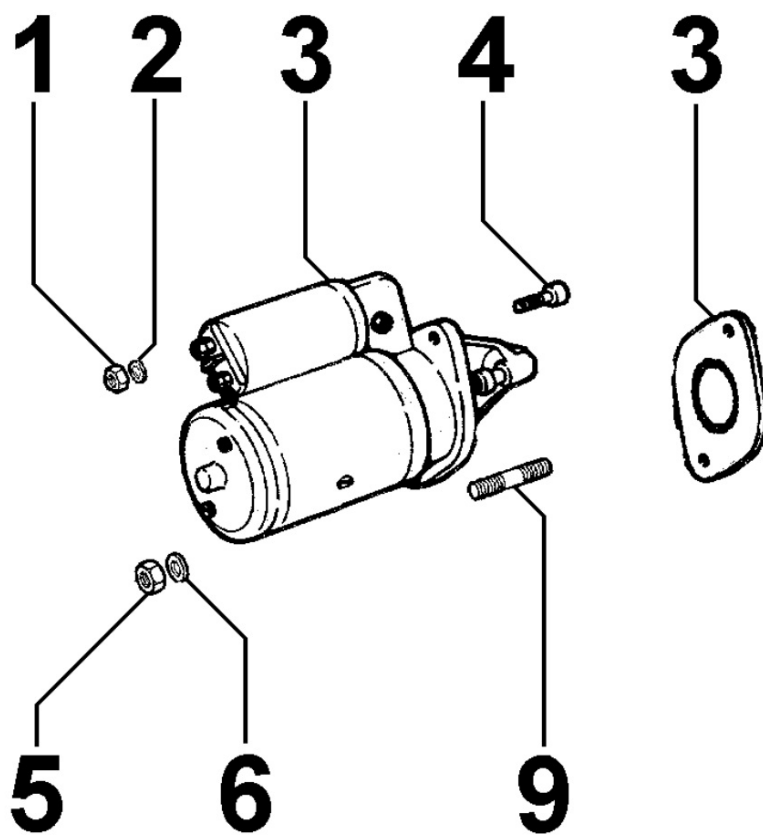

8101090010 - STARTING MOTOR

Pos	Kit	Included In	Code	Description	Qty	Old Code	Tech. Info
1			ED0032400200-S	NUT M8X1,25 UNI 5589-6S+ZN.B	1		
2			ED0075650070-S	SPRING WASHER D14.2/8.2	1		
3			ED0058402240-S	STARTER MOTOR 1.7KW	1		
4			ED0097300460-S	SOC HEAD SCREW M10X35-5931.8G+ZN.B	1		
5			ED0032400660-S	HEX.NUT M10X1,5 UNI 5588-8G+ZN.B	2		
6			ED0075650110-S	LOCK WASHER M10	2		
9			ED0068000040-S	STUD	1