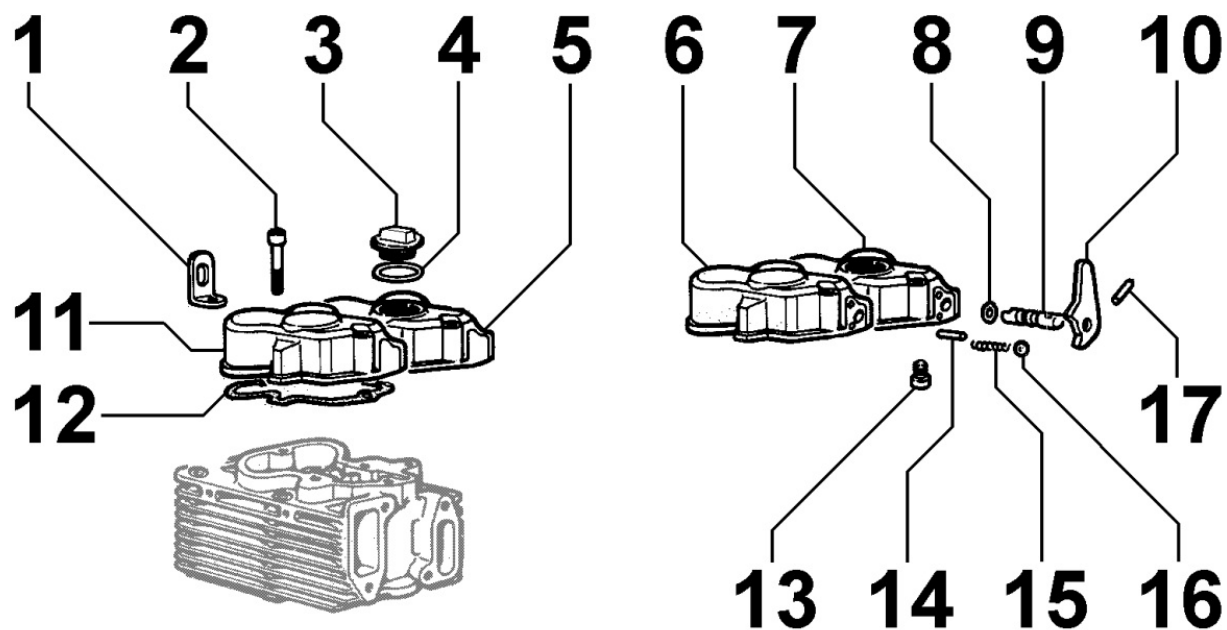

8022090020 - HEAD COVER

Pos	Kit	Included In	Code	Description	Qty	Old Code	Tech. Info
1			ED0085060030-S	LIFTING HOOK	2		
2			ED0097320750-S	SCREW	4		
3			ED0090320790-S	FILLERPL.	1		⚠
4			ED0012000150-S	O RING	1		
5			ED0021253380-S	COVER	1		⚠
11			ED0021253390-S	COVER	1		⚠
12			ED0044000610-S	GASKET	2