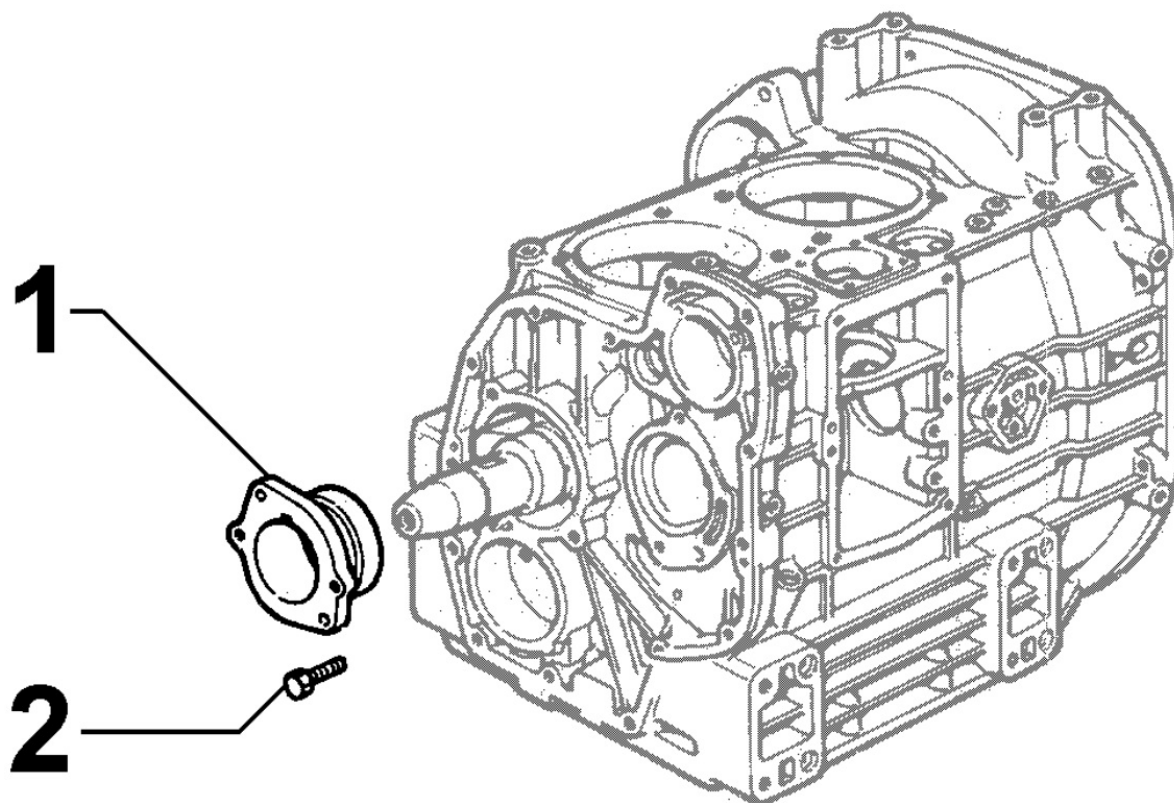

8024090010 - TIMING GEAR SIDE SUPPORT

Pos	Kit	Included In	Code	Description	Qty	Old Code	Tech. Info
1			ED0086753240-S	CRANKSHAFT SUPPORT GR.9	1	ED0086752660-S	
1			ED0086752670-S	SUPPORT-0.25	1		
1			ED0086753260-S	CRANKSHAFT SUPPORT -0,5 GR.9	1	ED0086752680-S	
2			ED0017701560-S	BOLT	2