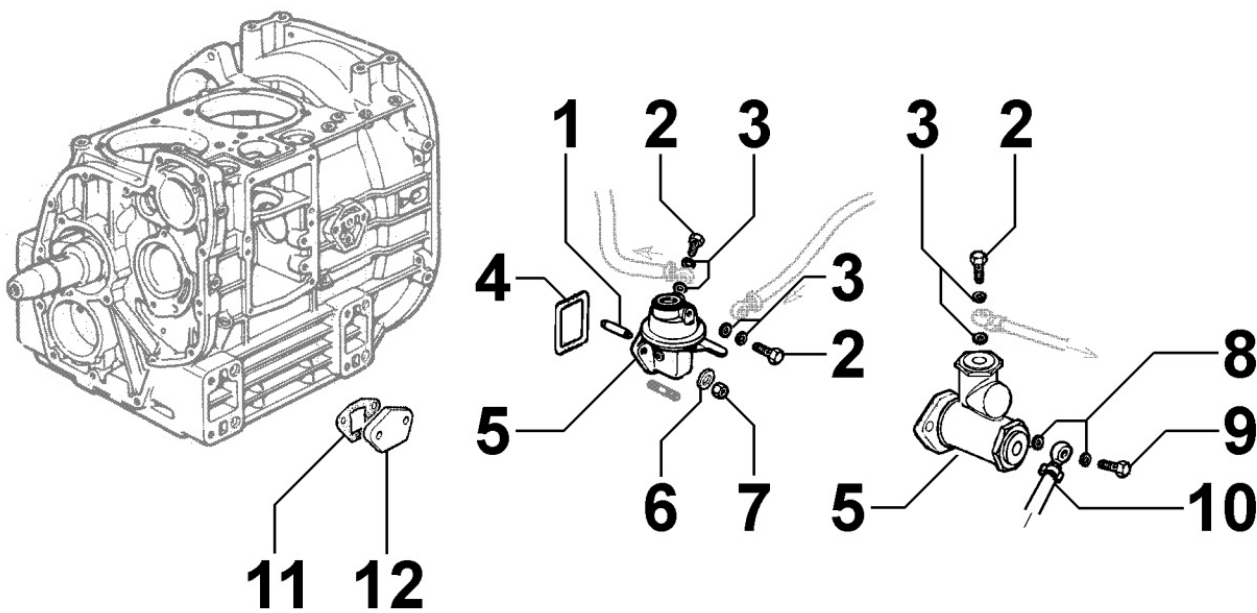

8062090010 - FUEL FEED PUMP

Pos	Kit	Included In	Code	Description	Qty	Old Code	Tech. Info
1			ED0072000780-S	DRIVE ROD	1		
2			ED0019011930-S	UNION BOLT M 10	2		
3			ED0046700590-S	COPPER WASHER D14/10.2 1.	4		
4			ED0012000870-S	OR 3150	1		
5			ED0065850960-S	FEED PUMP	1		
6			ED0075550290-S	BEL WASHER D15/8.4 0.8 T	2		
7			ED0032401640-S	NUT	2