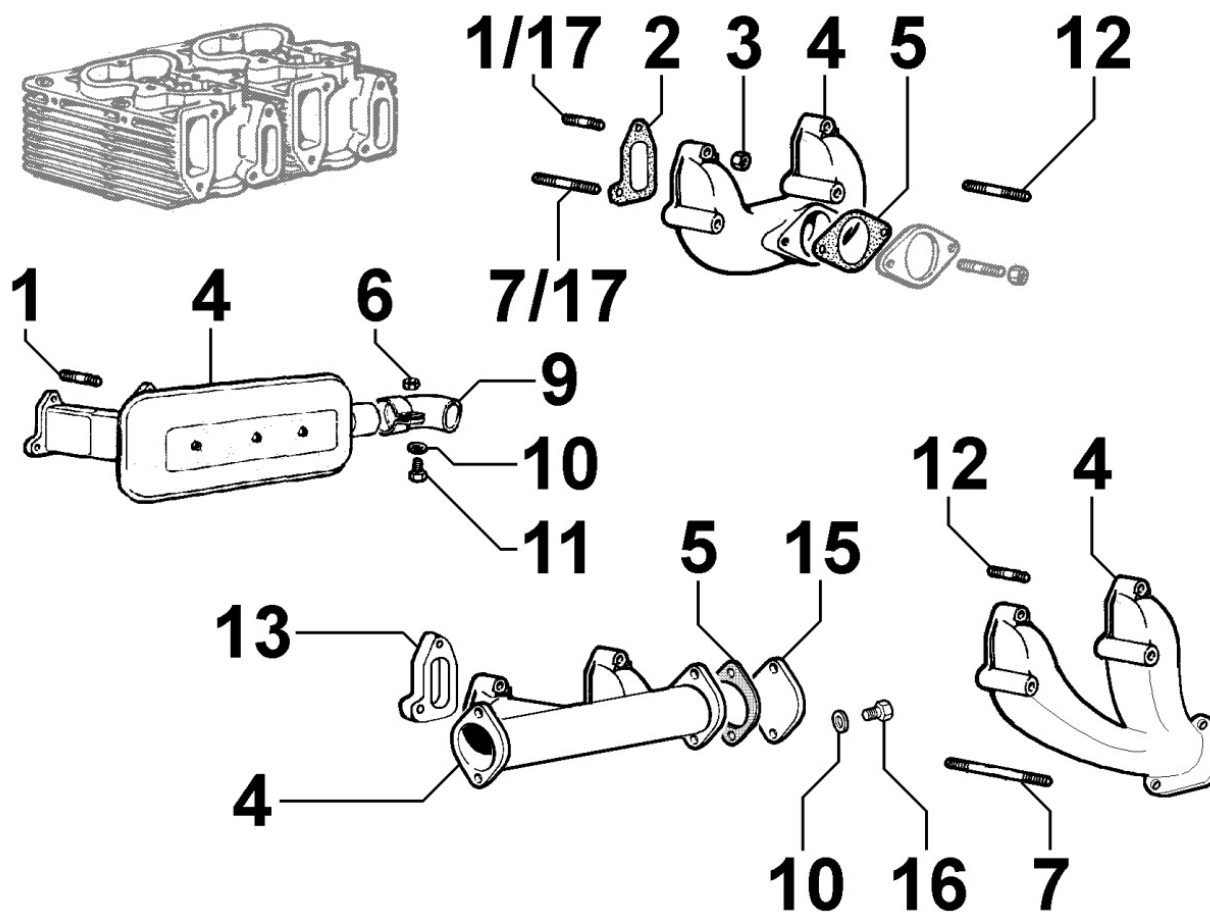

8085090080 - EXHAUST GAS MANIFOLD

Pos	Kit	Included In	Code	Description	Qty	Old Code	Tech. Info
1			ED0067800850-S	STUD	4		
2			ED0044200190-S	GASKET	2		
3			ED0032400690-S	NUT	4		
4			ED0054602930-S	MUFFLER	1		
6			ED0032400180-S	HEX NUT M8 1.25P STEEL 8	1		
9			ED0091700520-S	MUFFLER TERMINAL	1		
10			ED0075650070-S	SPRING WASHER D14.2/8.2	1		
10			ED0076250120-S	PLAIN WASHERS 8,4X17X1,6	1		
11			ED0017700040-S	VITE TE.8X20-5739-8G+ZN.B	1