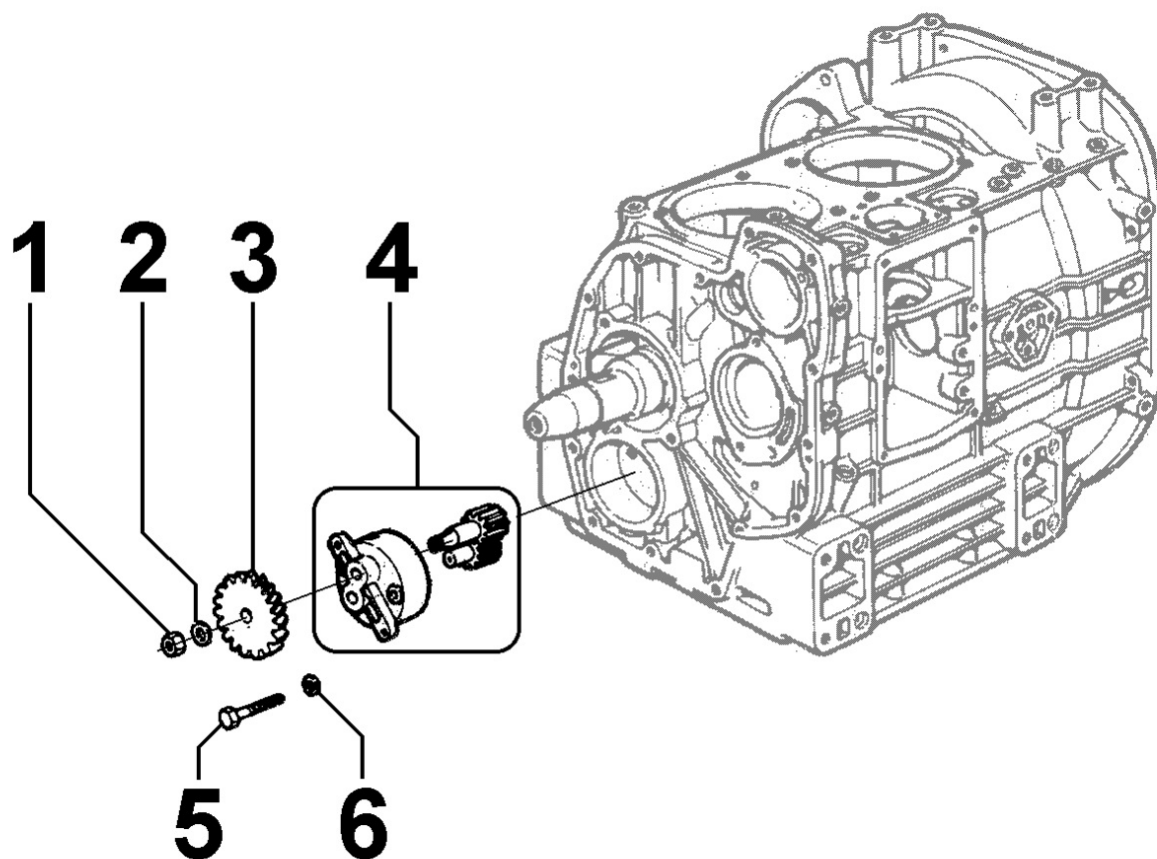

8040090010 - OIL PUMP

Pos	Kit	Included In	Code	Description	Qty	Old Code	Tech. Info
1			ED0032400360-S	HEX.NUT	1		
2			ED0075650110-S	LOCK WASHER M10	1		
3			ED0049360090-S	GEAR	1		
4			ED0066050370-S	OIL PUMP	1		
5			ED0017700090-S	BOLT	2		
6			ED0075650070-S	SPRING WASHER D14.2/8.2	2