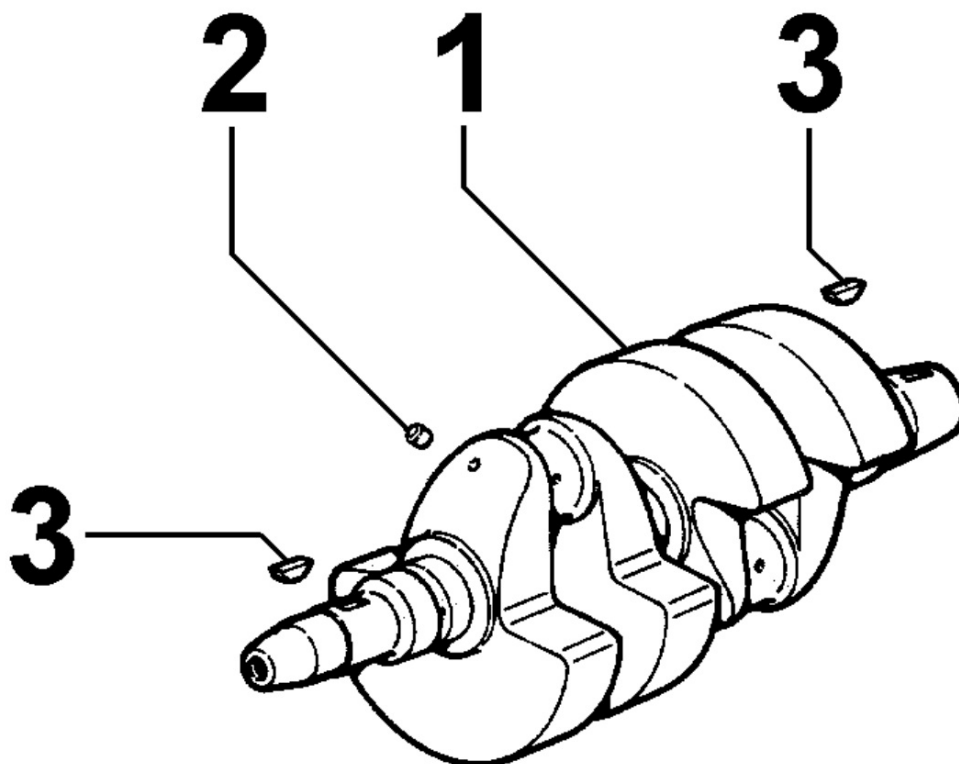

## Tavola ricambi

Index	Description
8010090010	CRANKSHAFT
8011090010	PISTON / CONNECTING ROD
8012090060	FLYWHEEL
8020090060	CRANKCASE
8021090070	CYLINDER HEAD
8022090020	HEAD COVER
8023090010	FLYWHEEL SIDE SUPPORT
8024090010	TIMING GEAR SIDE SUPPORT
8025090070	ENGINE MOUNTS
8026090010	CRANKSHAFT CENTRAL SUPPORT
8027090050	TIMING SYSTEM COVER
8030090030	INJECTION SYSTEM
8035090010	CAMSHAFT
8036090040	ROCKER ARMS / VALVES
8038090010	TIMING SYSTEM
8040090010	OIL PUMP
8041090010	OIL PAN
8042090080	OIL FILTER
8043090020	OIL DIPSTICK
8044090010	OIL PRESSURE VALVE
8045090060	BREATHER SYSTEM
8050090080	SPEED GOVERNOR
8051090460	CONTROLS
8062090010	FUEL FEED PUMP
8063090010	FUEL TANK
8064090120	FUEL LINES
8070090010	AIR SHROUD
8071090010	COOLING FAN
8072090060	COOLING PLATES
8080090030	AIR INLET MANIFOLD / AIR FILTER
8081090110	AIR FILTER
8085090080	EXHAUST GAS MANIFOLD
8100090060	VOLTAGE ALTERNATOR
8101090010	STARTING MOTOR
8102090030	OIL PRESSURE SWITCH
8103090270	CONTROL PANEL / ENGINE WIRES

---

**Tavola ricambi**

Index	Description
8172090040	FAN GUARD
8179090010	HEAD COVER

---

**8010090010 - CRANKSHAFT**

Pos	Kit	Included In	Code	Description	Qty	Old Code	Tech. Info
1	(A)		ED0010507850-S	CRANKSHAFT	1		
2			ED0090801330-S	PLUG AVSEAL D8 02961-00810	4		
3		(A)	ED0022800560-S	KEY	2		