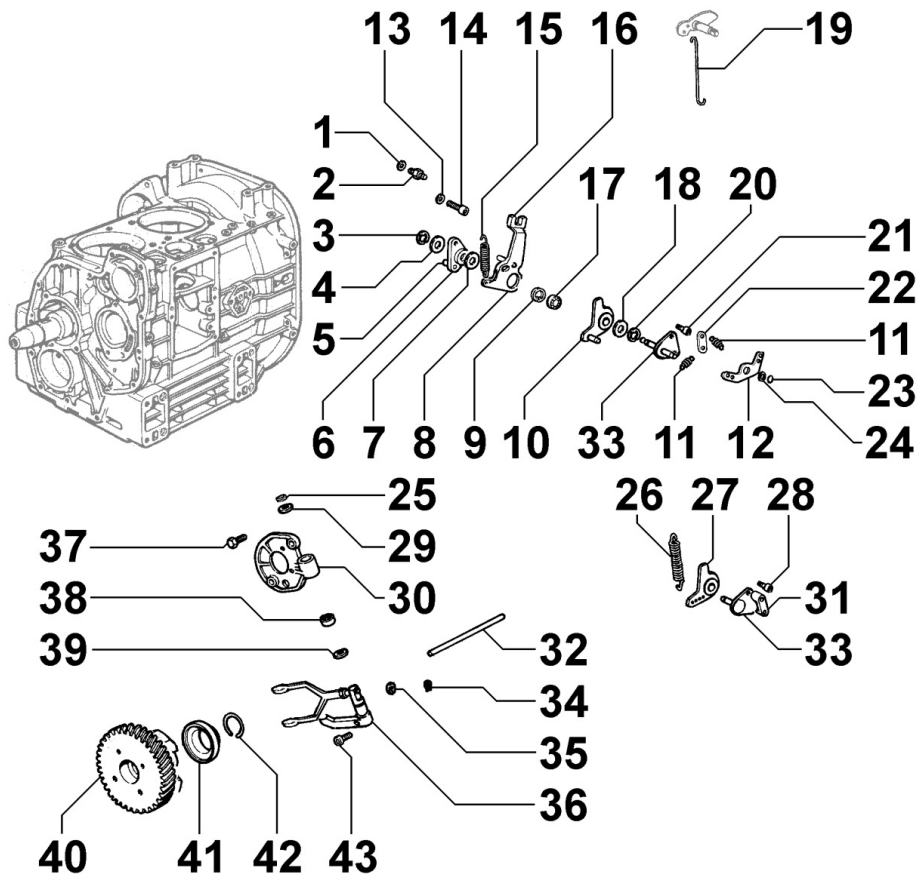

8050090080 - SPEED GOVERNOR

Pos	Kit	Included In	Code	Description	Qty	Old Code	Tech. Info
1			ED0075550040-S	*BEL WASHER D11/6.4 0.5 TH	1		
2			ED0060400150-S	STUD	1		
3		(A)	ED0011650100-S	CIRCLIP D.4 DIN.6799 UN	2		
4		(A)	ED0076251060-S	WASHER	4		
5		(A)	ED0061403700-S	PERNO/PIN N A	1		
6		(A)	ED0052005870-S	LEVA/LEVER	1		
9		(A)	ED0012410090-S	SNAP RING	4		
10		(A)	ED0052005850-S	LEVA/LEVER	1		⚠
11		(A)	ED0056552420-S	SPRING	2		⚠
12		(A)	ED0015411060-S	ROCKER ARM	1		⚠
13		(A)	ED0076250120-S	PLAIN WASHERS 8,4X17X1,6	1		
14		(A)	ED0097320740-S	SOC HEAD SCR M8X20L UNI5931 ST	1		
15			ED0055500260-S	SPRING	1		⚠
16	(A)		ED0052009090-S	LEVER ASS.Y	0		⚠
16		(A)	ED0052007600-S	LEVA/LEVER	1		
17		(A)	ED0030000040-S	B.BEARING	3		
18		(A)	ED0035272460-S	DISTANZIALE/SPACER N A 10	1		
19			ED0092451350-S	TIE ROD	1		⚠
21		(A)	ED0097300240-S	SOC HEAD CAP SCR M8X16L 1.25P	2		
22		(A)	ED0063702810-S	PLATE	1		
23		(A)	ED0011650050-S	ANELLO BENZ./CIRCLIP E A 10	1		
24		(A)	ED0076250100-S	WASHER D.8X15X1,5	1		
25		(B)	ED0012400050-S	ANEL. SEEGER D.12 EST. D2003	1		
27		(A)		POS. 16	1		
30			ED0087850530-S	SUPPORTO LEVA	1