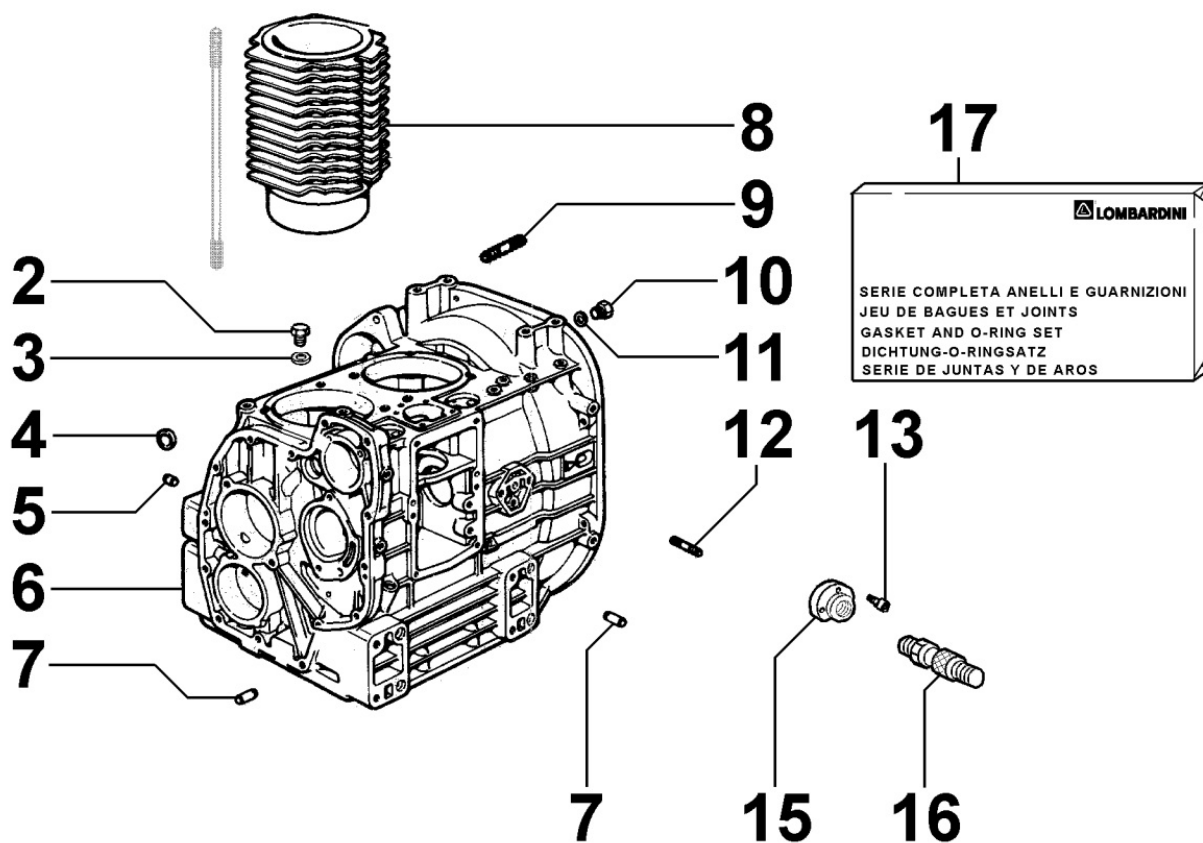

8020090060 - CRANKCASE

Pos	Kit	Included In	Code	Description	Qty	Old Code	Tech. Info
4		(A) (B) (C)	ED0090800830-S	CAP	1		
6	(B)		KDISC.		1	ED0015107120-S	
7		(A)	ED0084600550-S	PIN	4		
8			ED0023805700-S	CYLINDER	2		
9		(A)	810109...0		1		
10		(A) (B)	ED0089650340-S	PLUG	2		
11		(A) (B)	ED0046700580-S	COPPER WASHER 8,2X12X1,5	2		
12		(A) (B) (C)	ED0067800080-S	STUD M8X20	2		
17			ED0082050980-S	GASK.+O.R.SET	1