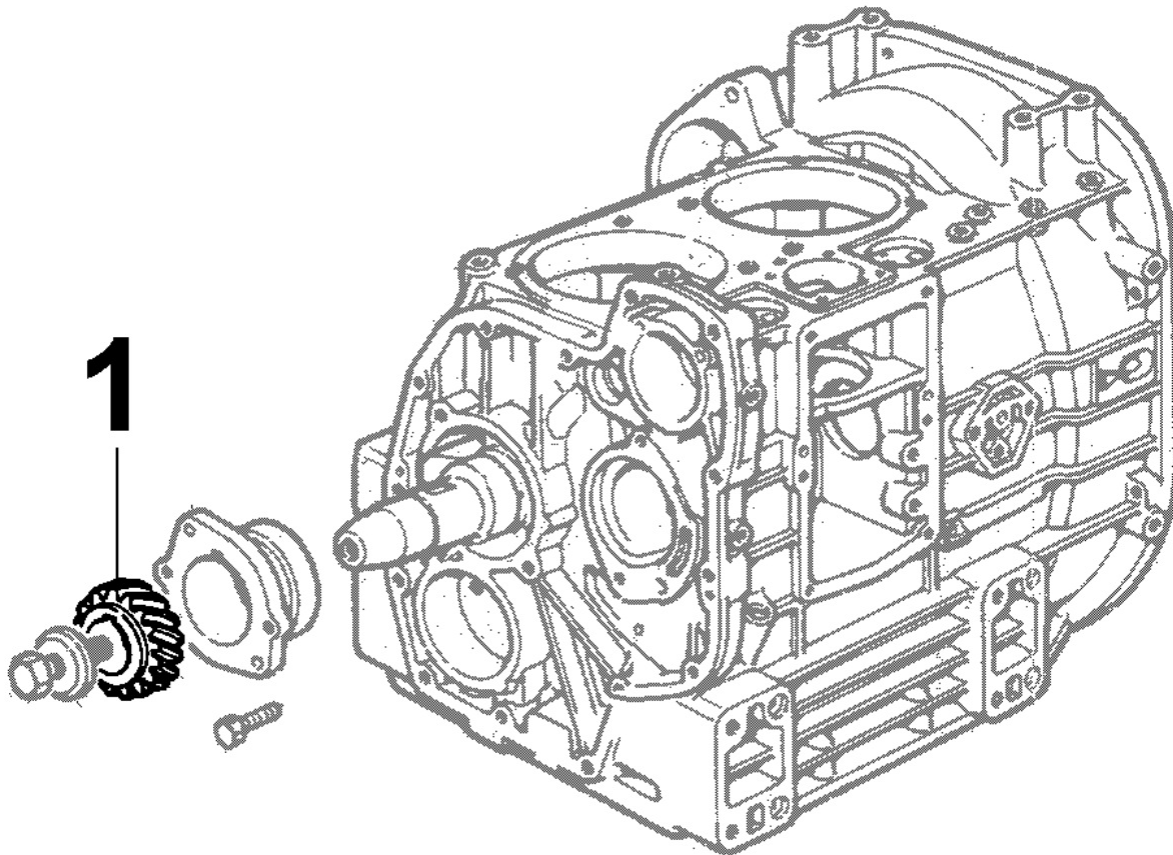

8038090010 - TIMING SYSTEM

Pos	Kit	Included In	Code	Description	Qty	Old Code	Tech. Info
1			ED0049360420-S	GEAR	1