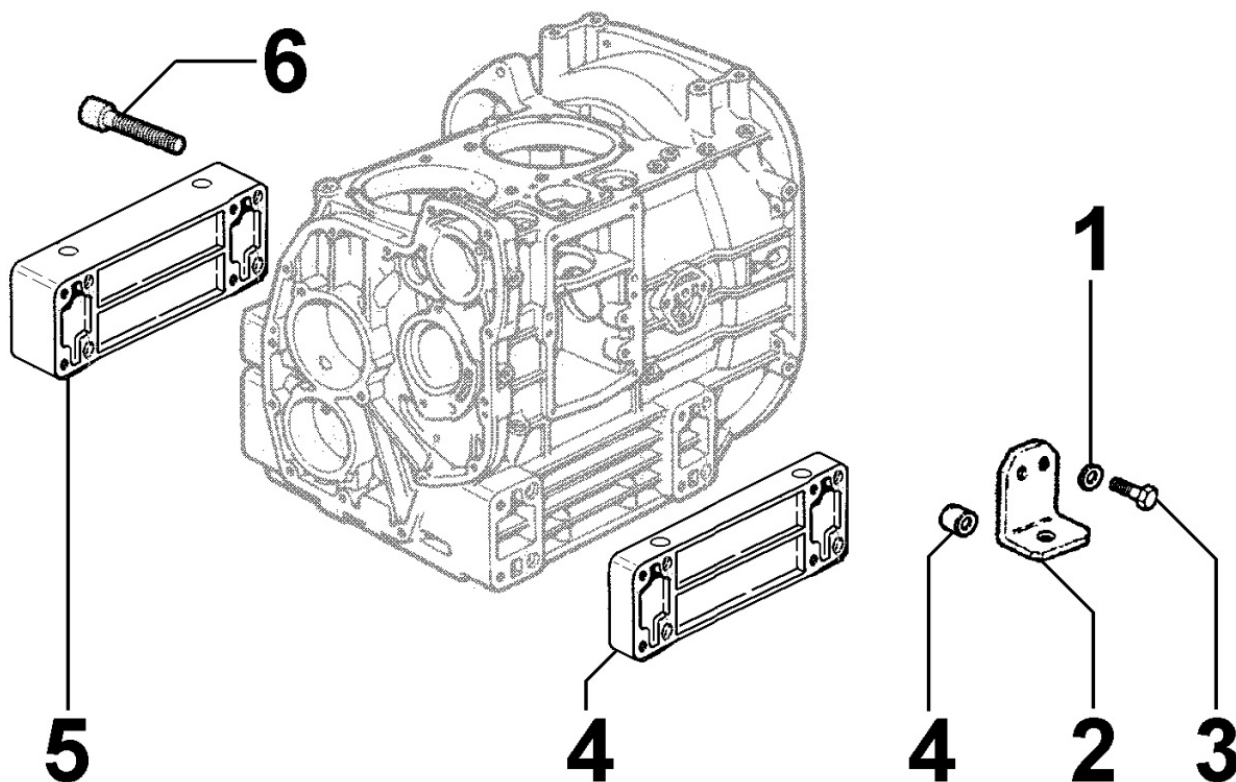

8025090070 - ENGINE MOUNTS

Pos	Kit	Included In	Code	Description	Qty	Old Code	Tech. Info
1			ED0075650110-S	LOCK WASHER M10	16		
2			ED0064290330-S	ENGINE MOUNT	4		
3			ED0017800060-S	VITE TE.10X30-5739-8G+ZN.B	16