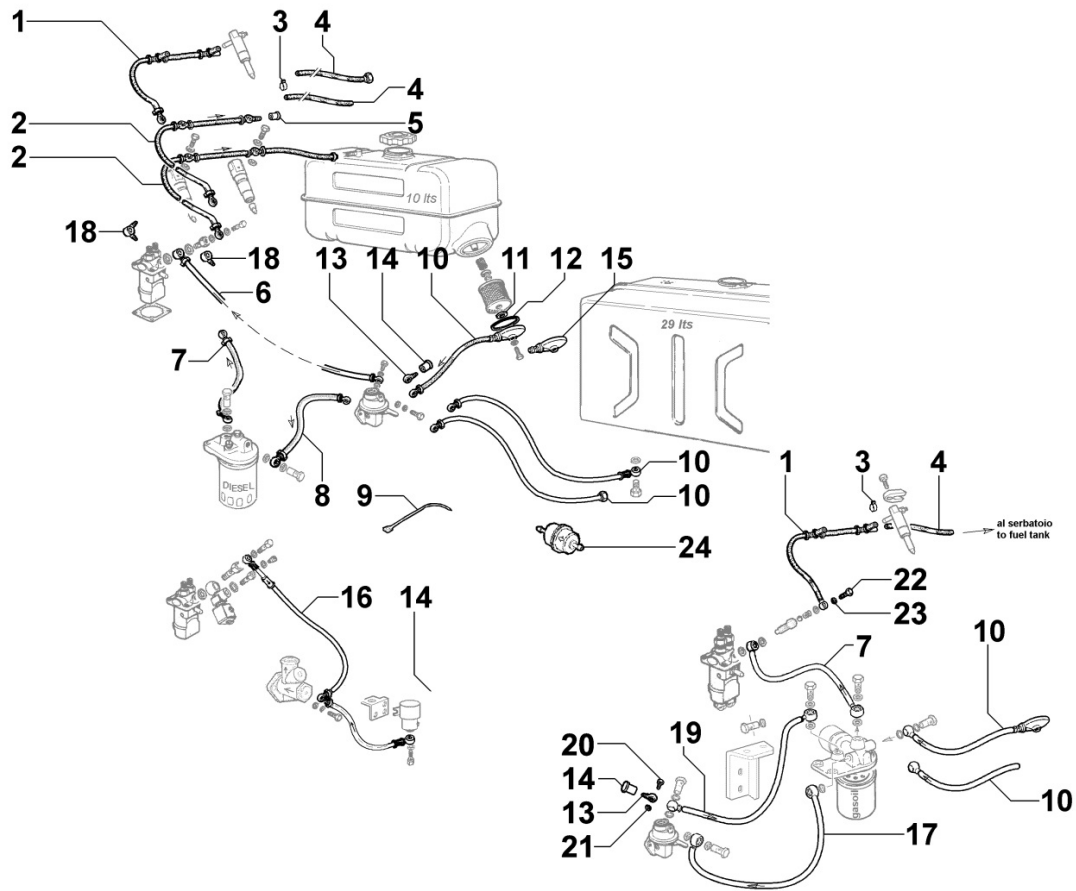

8064090120 - FUEL LINES

Pos	Kit	Included In	Code	Description	Qty	Old Code	Tech. Info
2			ED0093711010-S	FUEL TUBE	1		
6			ED0093750050-S	FUEL TUBE	1		
10	(A)		ED0093752710-S	FUEL PIPE 9375.276+2605.033+3630.008	1		
11		(A)	ED0044900170-S	GASKET	1		
12		(A)	ED0044300710-S	GASKET	1		
15		(A)	ED0026050330-S	FIL.COVER	1