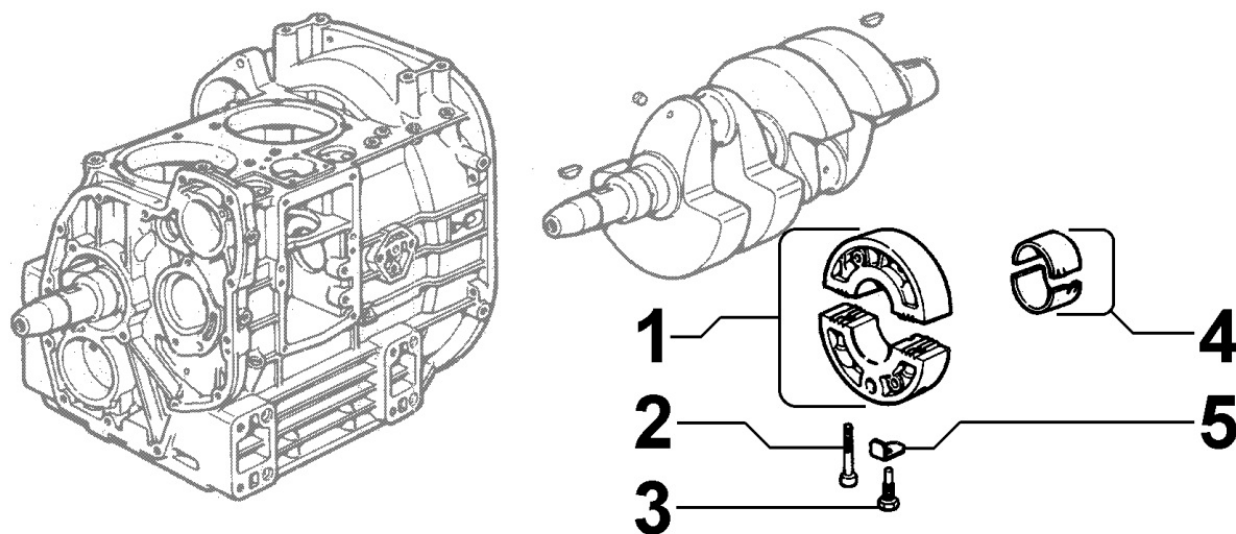

8026090010 - CRANKSHAFT CENTRAL SUPPORT

Pos	Kit	Included In	Code	Description	Qty	Old Code	Tech. Info
1	(A)		ED0086760570-S	SUPPORT	1		
2		(A)	ED0097300340-S	CAP SCREW 8x55 uni.5931	2		
3			ED0018621440-S	BOLT	1		
4			ED0016100820-S	BEAR.STAND.	1		
4			ED0016100980-S	BEAR.-0.25	1		
4			ED0016100990-S	BEAR.-0.50	1		
5			ED0051110690-S	RETAINER	1