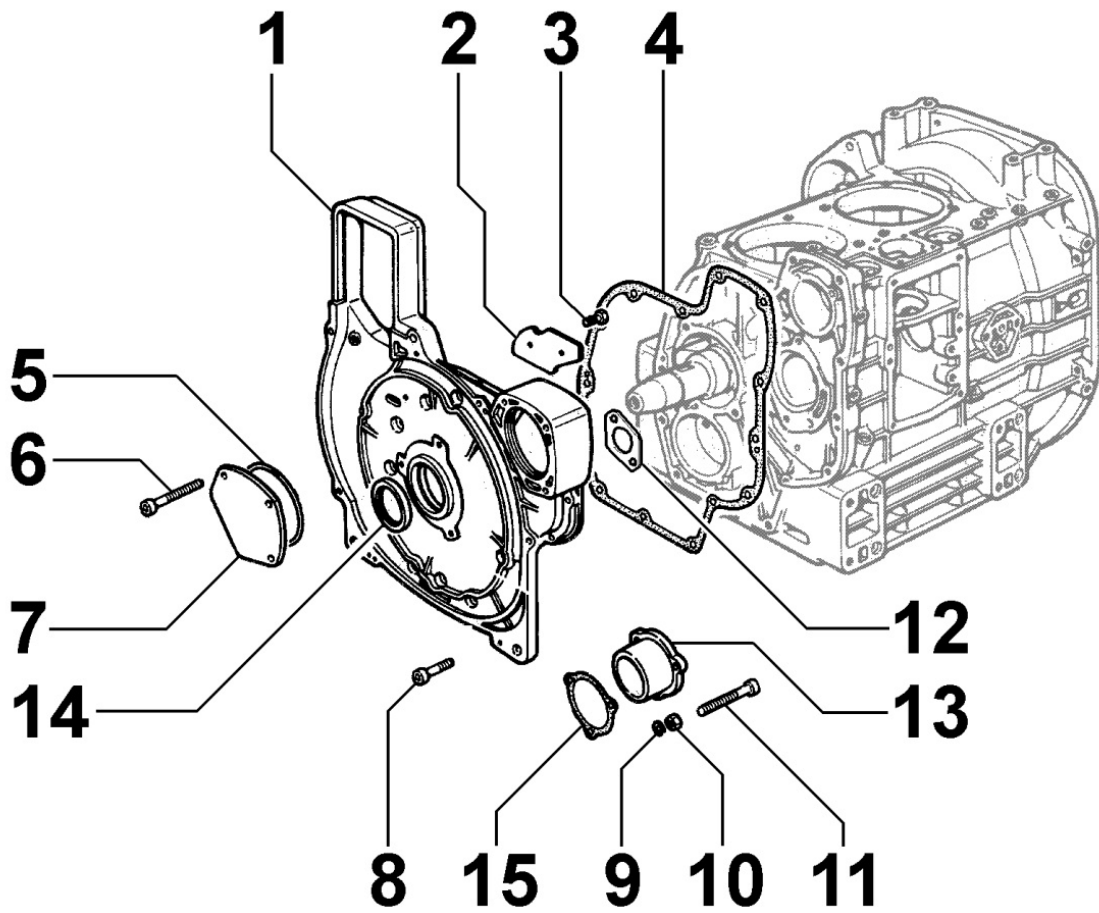

8027090050 - TIMING SYSTEM COVER

Pos	Kit	Included In	Code	Description	Qty	Old Code	Tech. Info
1	A		ED0089004630-S	SUPPORT	1		
2		(A)	ED0051681030-S	RETAINER	1		
3		(A)	ED0017600010-S	HEX BOLT M6X10L 8.8	2		
4			ED0047010390-S	GASKET	1		
6			ED0097300350-S	SOC HEAD SCREW M8X65-5931.8G+ZN.B	3		
8			ED0097320630-S	SOC HEAD CAP SCR M8X35L 8.8	11		
9			ED0076250100-S	WASHER D.8X15X1,5	6		
10			ED0032400180-S	HEX NUT M8 1.25P STEEL 8	3		
11			ED0097300320-S	SOC HEAD CAP SCR M8X45L 8.8	3		
12			ED0047755250-S	GASKET	1		
13			ED0027510960-S	COVER	1		
14		(A)	ED0012135520-S	SEAL RING. 42X58X10	1		
14		(A) (B)	ED0012135520-S	SEAL RING. 42X58X10	1	ED0012133210-S