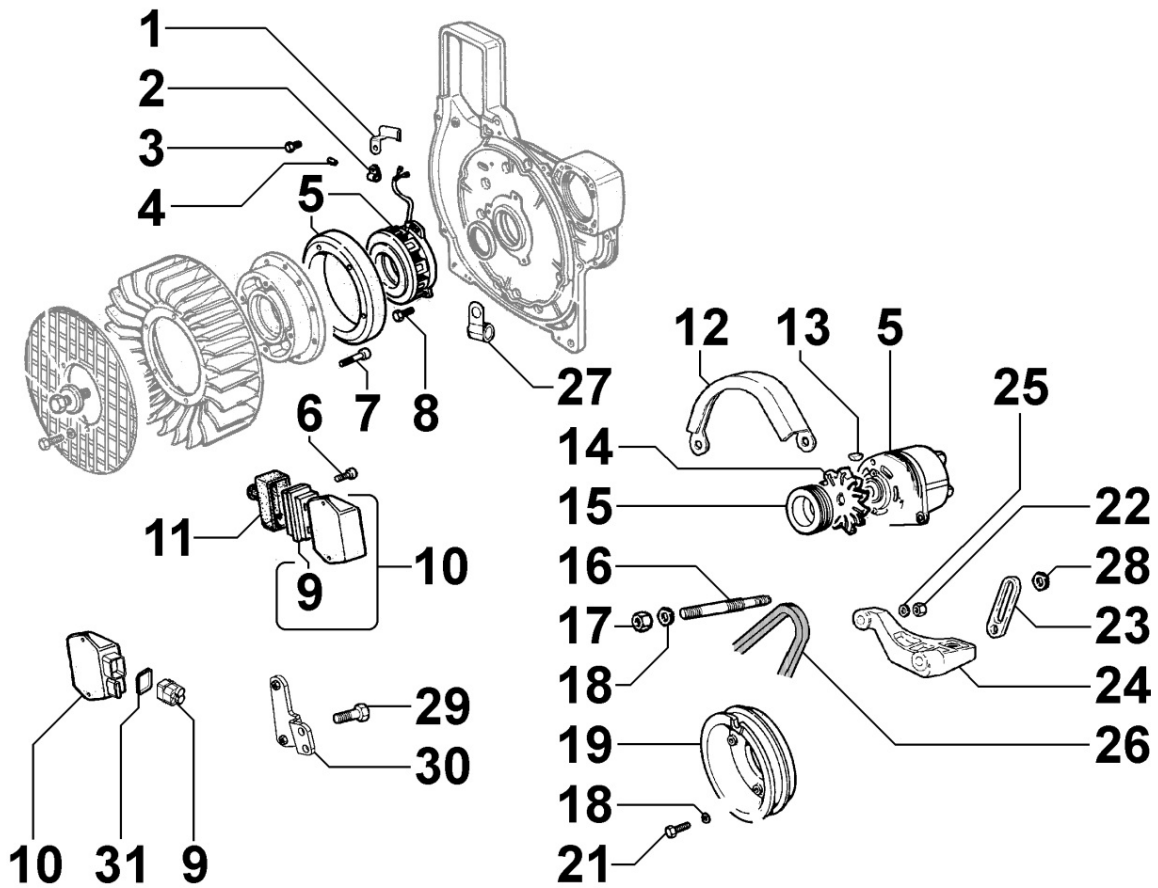

8100090060 - VOLTAGE ALTERNATOR

Pos	Kit	Included In	Code	Description	Qty	Old Code	Tech. Info
1			ED0036171020-S	CLAMP	1		
2			ED0036170450-S	CLAMP	1		
3			ED0097300080-S	SCREW 6X10-5931-8.8+Zn.B	1		
5			ED0011571540-S	ALTERNATOR 12V 14A	1		⚠
6			ED0097320920-S	SCREW	2		
7			ED0097320780-S	SOC HEAD CAP SCR M6X25 8.8	5		
8			ED0097310220-S	ALLEN SCREW	4		
9		(A)	ED0067401530-S	INLET	1		⚠
10	(A)		ED0073624070-S	VOLTAGE REGULATOR 12V-30A	1	ED0073622280-S	
11			ED0021450140-S	CAP	1		
25			ED0075650070-S	SPRING WASHER D14.2/8.2	1		
27			ED0036171470-S	CLAMP D.14	1