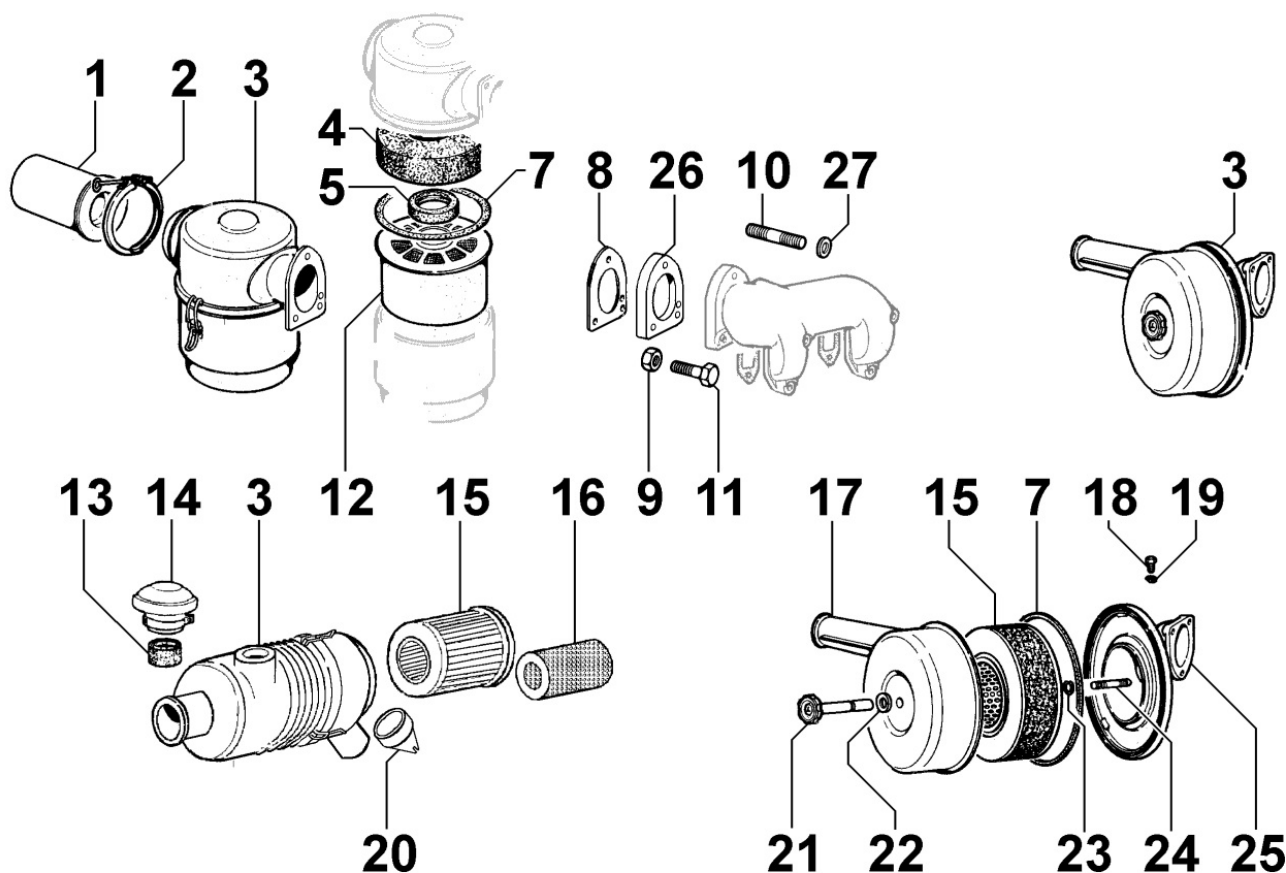

8081090110 - AIR FILTER

Pos	Kit	Included In	Code	Description	Qty	Old Code	Tech. Info
1			ED0067270220-S	PREFILTER	1		
2			ED0036172230-S	CLAMP	1		
3	(A)		ED0037003200-S	AIR CLEANER	1		
4			ED0054961100-S	AIR FILTER	1		⚠
5			ED0035271170-S	DISTANZIALE/SPACER FVIC10	1	ED0035250800-S	
7			ED0047760320-S	GASKET	1		
8			ED0047760620-S	GASKET	1		
9			ED0032401640-S	NUT	3		
10			ED0067800490-S	*STUD M8X20	1		
11			ED0017700820-S	BULLONE/BOLT N 10	2		
12			ED0054960750-S	ELEMENT	1		⚠