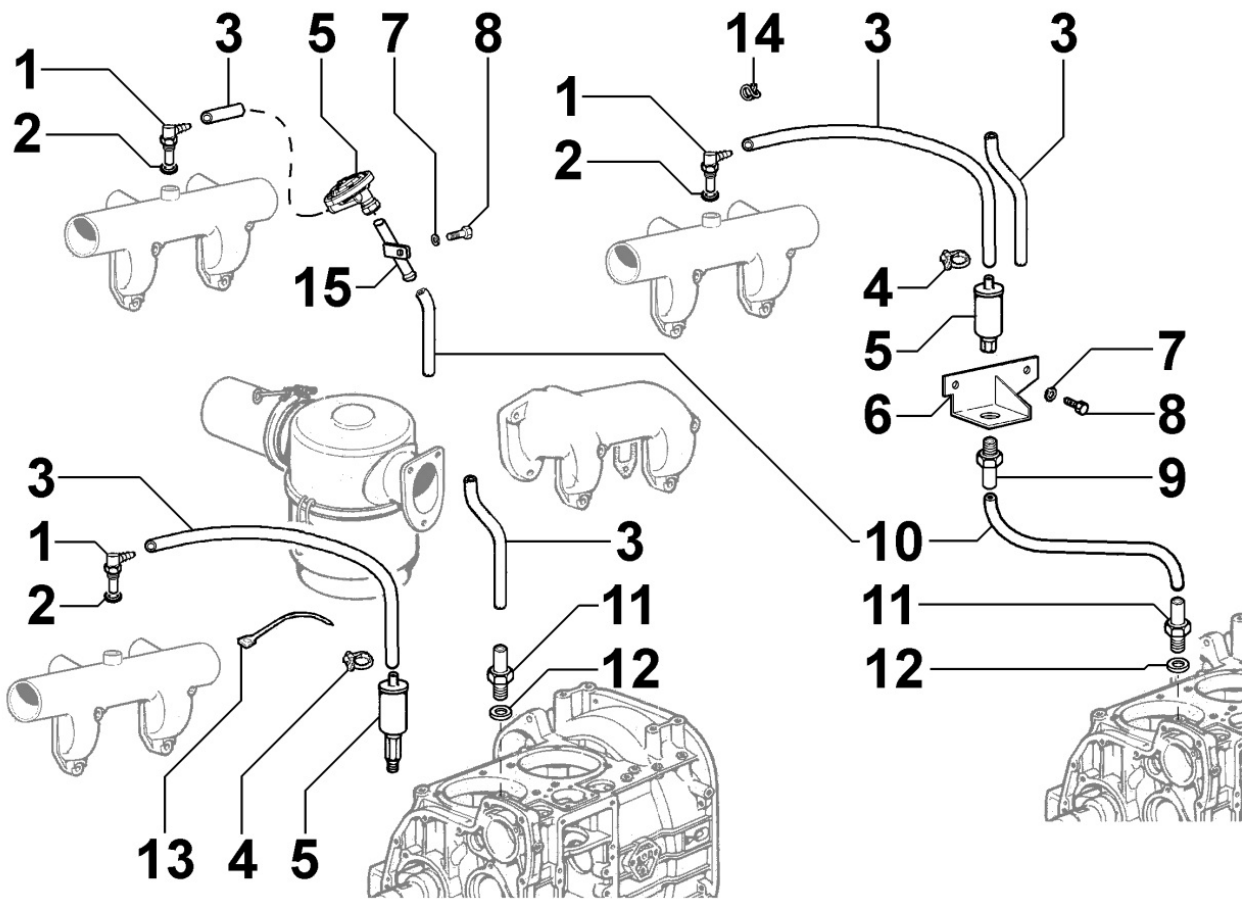

8045090060 - BREATHER SYSTEM

Pos	Kit	Included In	Code	Description	Qty	Old Code	Tech. Info
3			ED0094000580-S	SUCTION LINE	1		⚠
9			ED0073011430-S	RACCORDO/UNION N	1		⚠
12			ED0046700140-S	GASKET	1