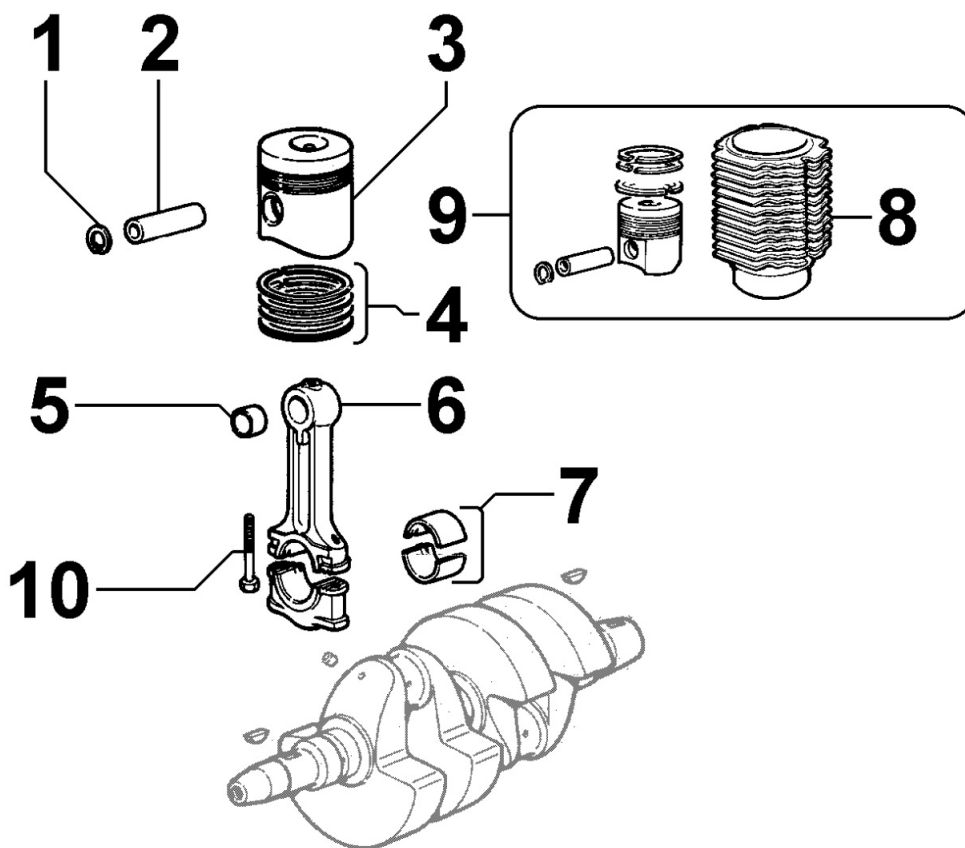

---

**Tavola ricambi**

Index	Description
8172090040	FAN GUARD
8179090010	HEAD COVER

---

**8010090010 - CRANKSHAFT**

Pos	Kit	Included In	Code	Description	Qty	Old Code	Tech. Info
1	(A)		ED0010507850-S	CRANKSHAFT	1		
2			ED0090801330-S	PLUG AVSEAL D8 02961-00810	4		
3		(A)	ED0022800560-S	KEY	2		

8011090010 - PISTON / CONNECTING ROD

Pos	Kit	Included In	Code	Description	Qty	Old Code	Tech. Info
1		(B)	ED0012400220-S	SNAP RING	4		
2		(B)	ED0084800290-S	PISTON PIN	2		
3	(B)	(D)	ED0065001090-S	PISTON STD.	2		
3	(B)	(D)	ED0065001100-S	PISTON +0.5	2		
3	(B)	(D)	ED0065001110-S	PISTON +1	2		
4		(B)	ED0082112060-S	RINGS STAND.	2		
4		(B)	ED0082112070-S	RINGS +0.5	2		
4		(B)	ED0082112080-S	RINGS +1	2		
5		(A)	ED0016300140-S	S.ENDBRNG	1		
6	(A)		ED0015261110-S	CONNECTING ROD	2		
7			ED0016400590-S	BEARING STD	2		
7			ED0016400600-S	BEAR.-0.25	2		
7			ED0016400610-S	BEAR.-0.50 =<>	2		
8		(D)		802009...0			
9	(D)		ED0048980870-S	PISTON/CYLINDER ASSY 9LD561 t.n.	2	ED0048980440-S	
10		(A)	ED0017701090-S	BOLT	4		