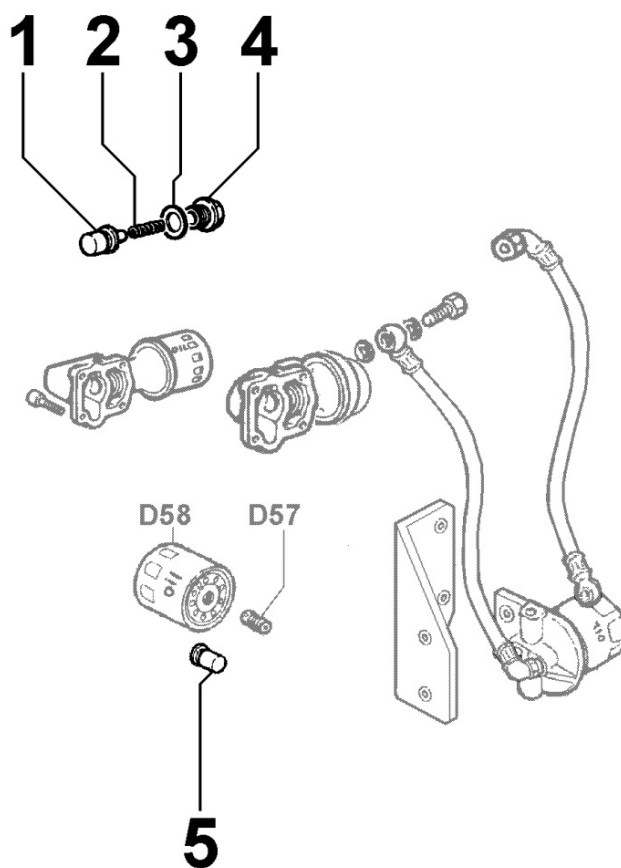

8044090010 - OIL PRESSURE VALVE

Pos	Kit	Included In	Code	Description	Qty	Old Code	Tech. Info
1			ED0096800130-S	REL.VALVE	1		
2			ED0057550490-S	SPRING	1		
3			ED0046700880-S	CUPPER WASHER 18X24X1	1		
4			ED0090700120-S	CAP	1