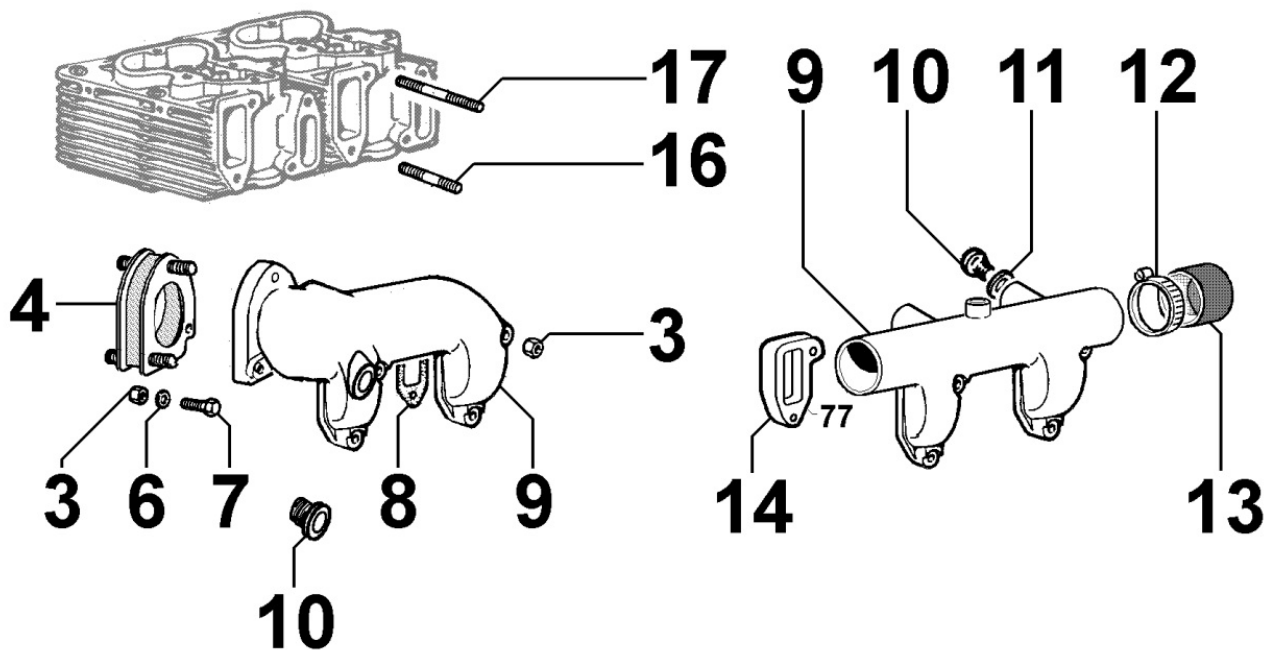

8080090030 - AIR INLET MANIFOLD / AIR FILTER

Pos	Kit	Included In	Code	Description	Qty	Old Code	Tech. Info
3			ED0032401640-S	NUT	4		
8			ED0044200200-S	GASKET	2		
9			ED0024863110-S	MANIFOLD	1		
16			ED0067800840-S	STUD	2		
17			ED0067800300-S	STUD	2