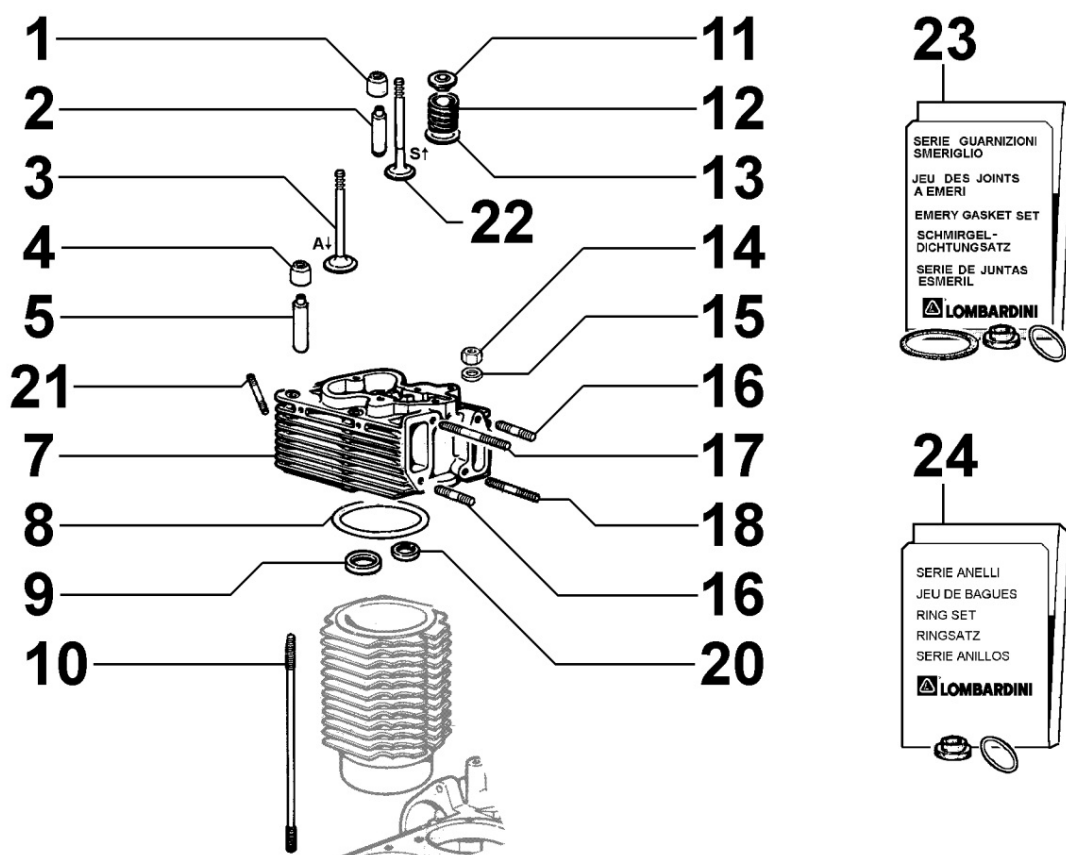

8021090070 - CYLINDER HEAD

Pos	Kit	Included In	Code	Description	Qty	Old Code	Tech. Info
1		(A)	ED0012133380-S	SEAL RING	2		▲
2		(A)	ED0048452480-S	GUIDE	2		▲
3		(A)	ED0096521530-S	INTAKE VALVE	2		▲
5		(A)	ED0048452470-S	GUIDE	2		▲
7	A		ED0092007110-S	CYLINDER HEAD ASSY	2	ED0092008440-S	▲
8			ED0047305590-S	GASKET 0.45	2		
8			KDISC.		2	ED0047305600-S	
8			KDISC.		2	ED0047305610-S	
8			ED0047305620-S	GASKET	2		
8			KDISC.		2	ED0047305630-S	
8			KDISC.		2	ED0047305640-S	
8			ED0047305650-S	GASKET	2		
8			ED0047305660-S	HEAD GASKET 0.80	2		
8			ED0047305670-S	GASKET	2		
8			KDISC.		2	ED0047305680-S	
8			KDISC.		2	ED0047305690-S	
8			KDISC.		2	ED0047305700-S	
9		(A)	ED0080002120-S	VALVE SEAT	2		▲
10			ED0068501030-S	STUD	8		
11		(A)	ED0064101120-S	CAP	4	ED0080570180-S	▲
12		(A)	ED0057551730-S	SPRING	2		▲
13		(A)	ED0034300670-S	DISK	2		
14			ED0032401240-S	HEX.NUT	8		
15			ED0076251250-S	WASHER	8		
16		(A)		808009...0	2