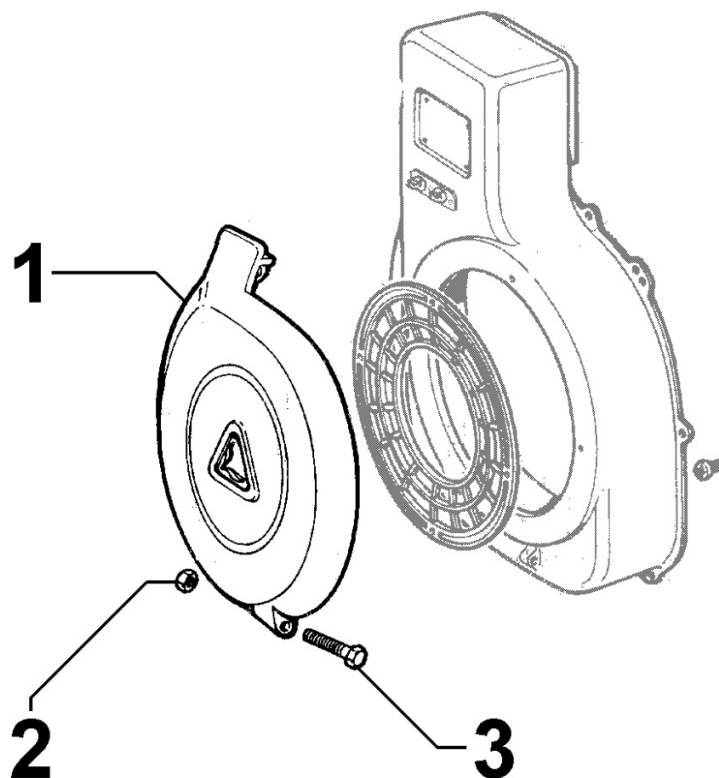

8179090010 - HEAD COVER

Pos	Kit	Included In	Code	Description	Qty	Old Code	Tech. Info
1			ED0026700490-S	COVER	1		
2			ED0032030500-S	SELF LOCKING NUT M6 X 1	1		
3			ED0017600940-S	BOLT	1