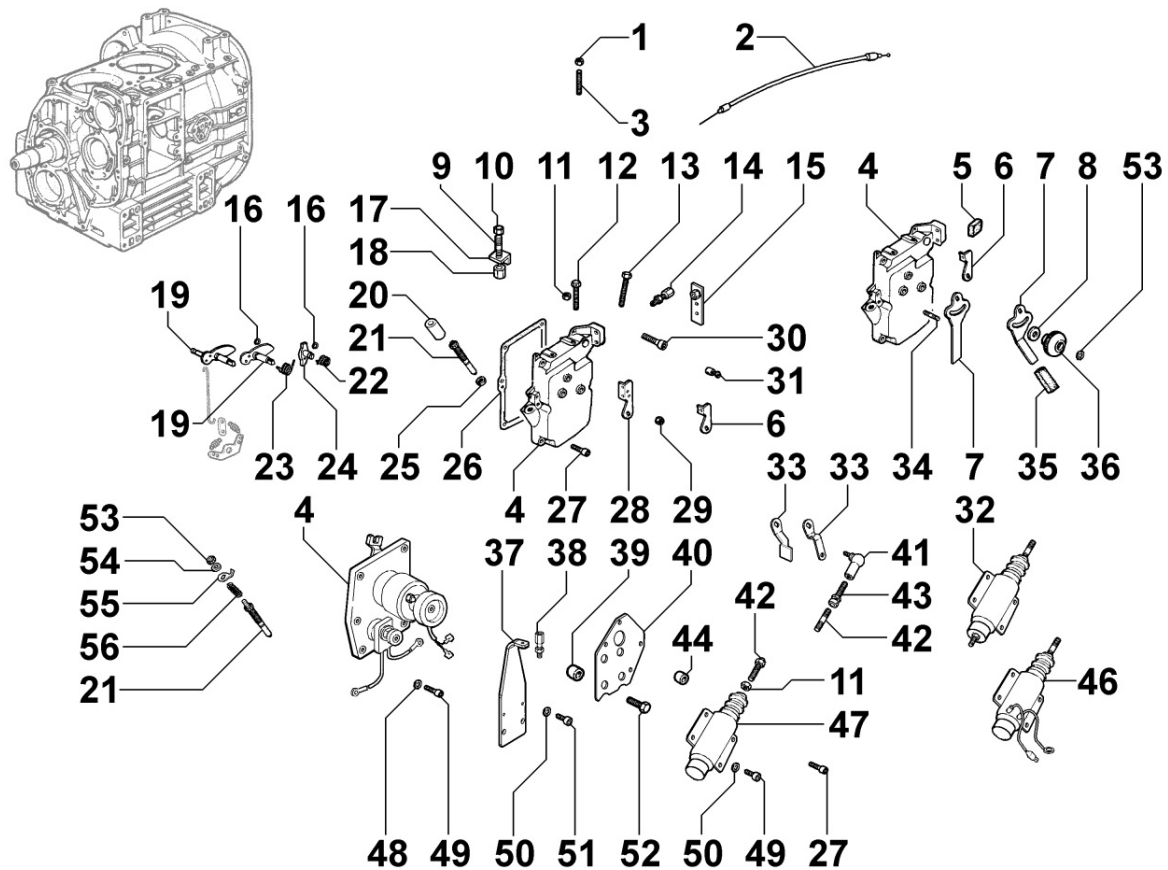

8051090460 - CONTROLS

Pos	Kit	Included In	Code	Description	Qty	Old Code	Tech. Info
4	(B)		ED0026902870-S	COVER	1		
4		(B)	ED0026901210-S	COPERCHIO COMANDI x ACC.MANO	1		
5		(B)		POS. 4	1		
6		(B)	ED0052001080-S	LEVER	1		
7		(B)	ED0052001100-S	LEVER	1		
8		(B)	ED0076250980-S	WASHER 8.4X24X3	1		
9			ED0067800890-S	STUD	1		
10			ED0032400180-S	HEX NUT M8 1.25P STEEL 8	1		
11		(B) (D)	ED0032400080-S	NUT M6-Cl.8 type 1-ISO	2		
12		(B)	ED0017600270-S	HEX BOLT M6X40L STEEL 8.	2		
16		(B)	ED0012000340-S	O-RING 2025 6.07 x 1.78"	2		
17			ED0051680520-S	RETAINER	1		
18			ED0032401310-S	NUT	1		
19		(B)	ED0052005830-S	LEVER	1		
21	(A)		ED0085760060-S	SUPPLEM./EX.FUELDEV. D C	1		
23		(B)	ED0056800770-S	SPRING	2		
24		(B)	ED0052001540-S	LEVER	1		
26			ED0047755260-S	GASKET	1		
27			ED0097320780-S	SOC HEAD CAP SCR M6X25 8.8	5		
29		(B)	ED0032401640-S	NUT	2		
30			ED0097300180-S	HSHC SCREW ISO 4762 M6X45	1		
34		(B)	ED0068700210-S	STUD	1		
35			ED0021360260-S	CAPPEL.x LEVA STOP ESTERNA	1		
35		(B)	ED0043400670-S	JACKET	1		
36		(B)	ED0065450090-S	KNOB	1