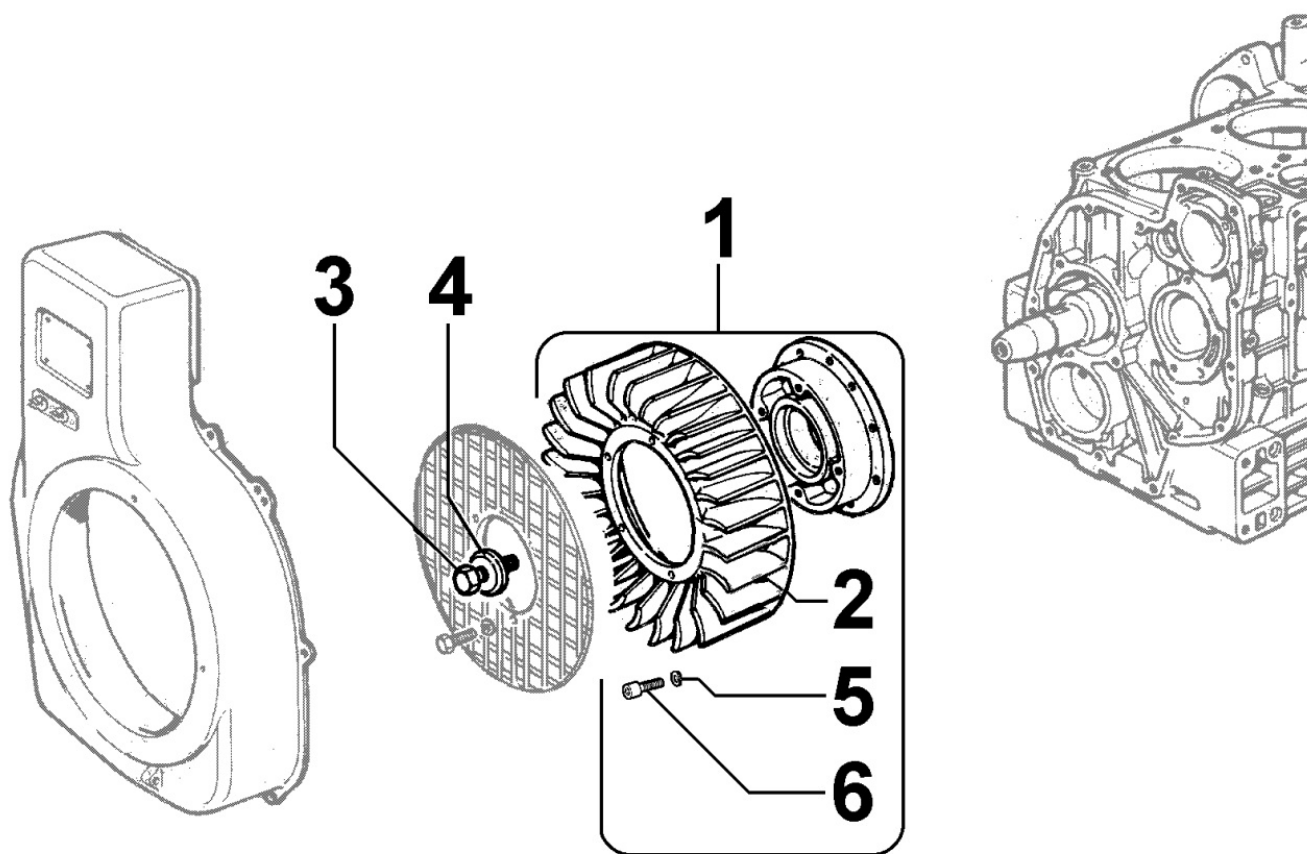

8071090010 - COOLING FAN

Pos	Kit	Included In	Code	Description	Qty	Old Code	Tech. Info
1	(A)		ED0048930220-S	BLOWER ASS.Y	1		
2		(A)	ED0097182520-S	BLOWER FAN	1		
3			ED0098653190-S	CRANKSHAFT BOLT	1		
4			ED0076260330-S	WASHER	1		
5		(A)	ED0076250080-S	PLAIN WASHERS 6,4X12,5X1,6	5		
6		(A)	ED0017600060-S	HEX BOLT M6X20L 8.8S	5