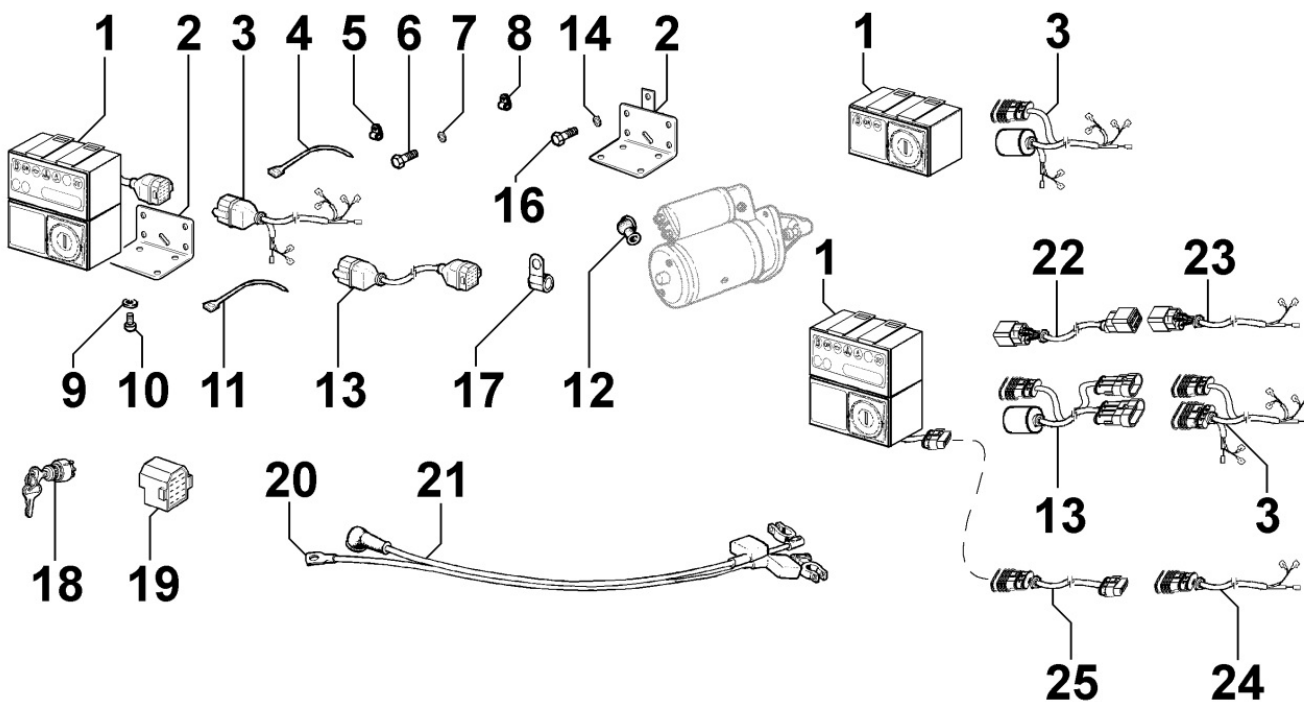

8103090270 - CONTROL PANEL / ENGINE WIRES

Pos	Kit	Included In	Code	Description	Qty	Old Code	Tech. Info
1	(A)		ED0072454170-S	PANEL	1		⚠
2			ED0085061440-S	PANEL SUPPORT BRACKET 9-11LD	1		
4			ED0024710140-S	COLLARE/COLLAR N 10	1		
5			ED0036170450-S	CLAMP	2		
6			ED0017700020-S	HEX.HEAD.SCR.M8X16-5739-	1		
9			ED00771R0010-S	PLAIN WASHERS 5,3X10X1	4		
10			ED0097303250-S	Hex. Soc. Button Head Screws M5x10 ISO 7	4		
11			ED0024710060-S	NYLON COLLAR	2		
12			ED0064910050-S	PIPETTA/PIPE ELBOW FV C	1		
13			ED0021858910-S	CABLE	1		⚠
14			ED0076250100-S	WASHER D.8X15X1,5	1		
18		(A)	ED0050410200-S	SWITCH	1