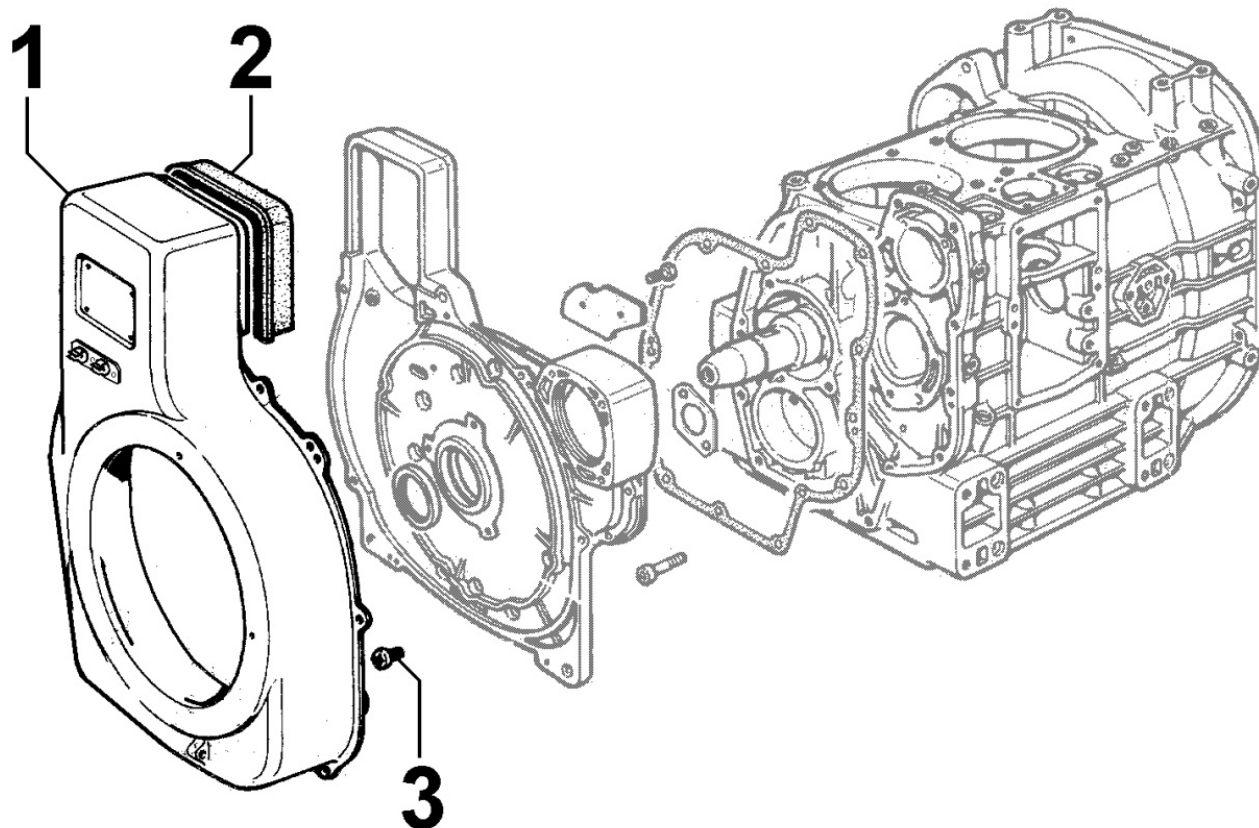

8070090010 - AIR SHROUD

Pos	Kit	Included In	Code	Description	Qty	Old Code	Tech. Info
1			ED0025691650-S	SHROUD	1		
2			ED0047760910-S	GASKET	1		
3			ED0097900390-S	CH-H.SCREW	7