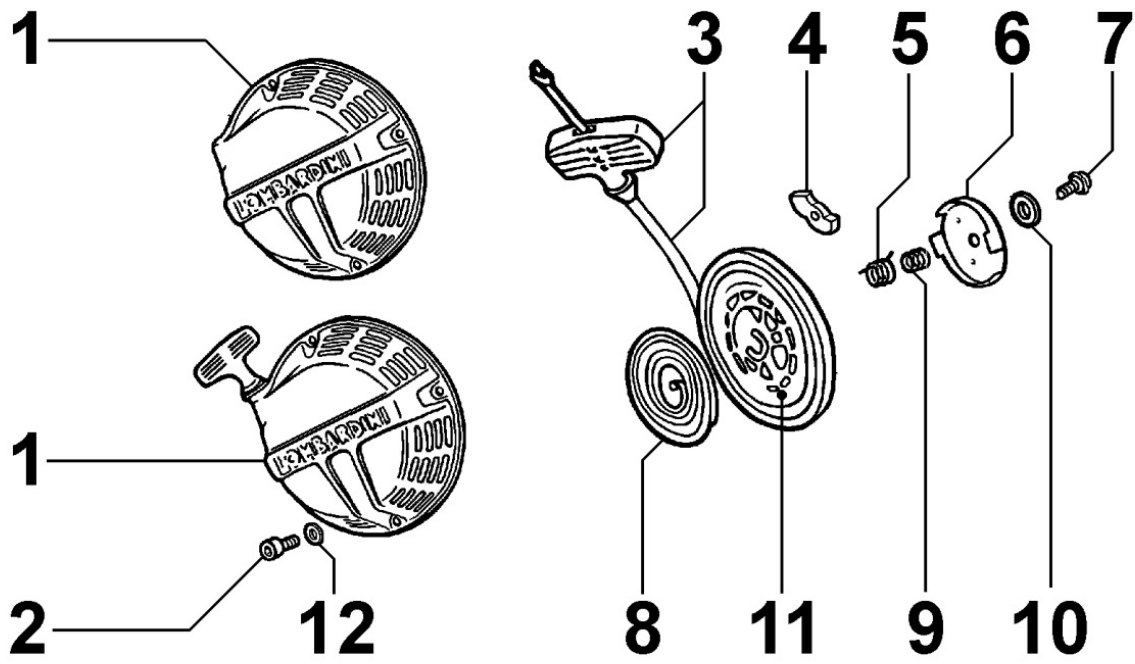

## 8110160010 - STARTING

Pos	Kit	Included In	Code	Description	Qty	Old Code	Tech. Info
1			ED0069611080-S	PULLEY	1		
2			ED0075650070-S	SP.WASHER	3		
3			ED0097320640-S	SCREW	3		

8120160140 - RECOIL STARTING