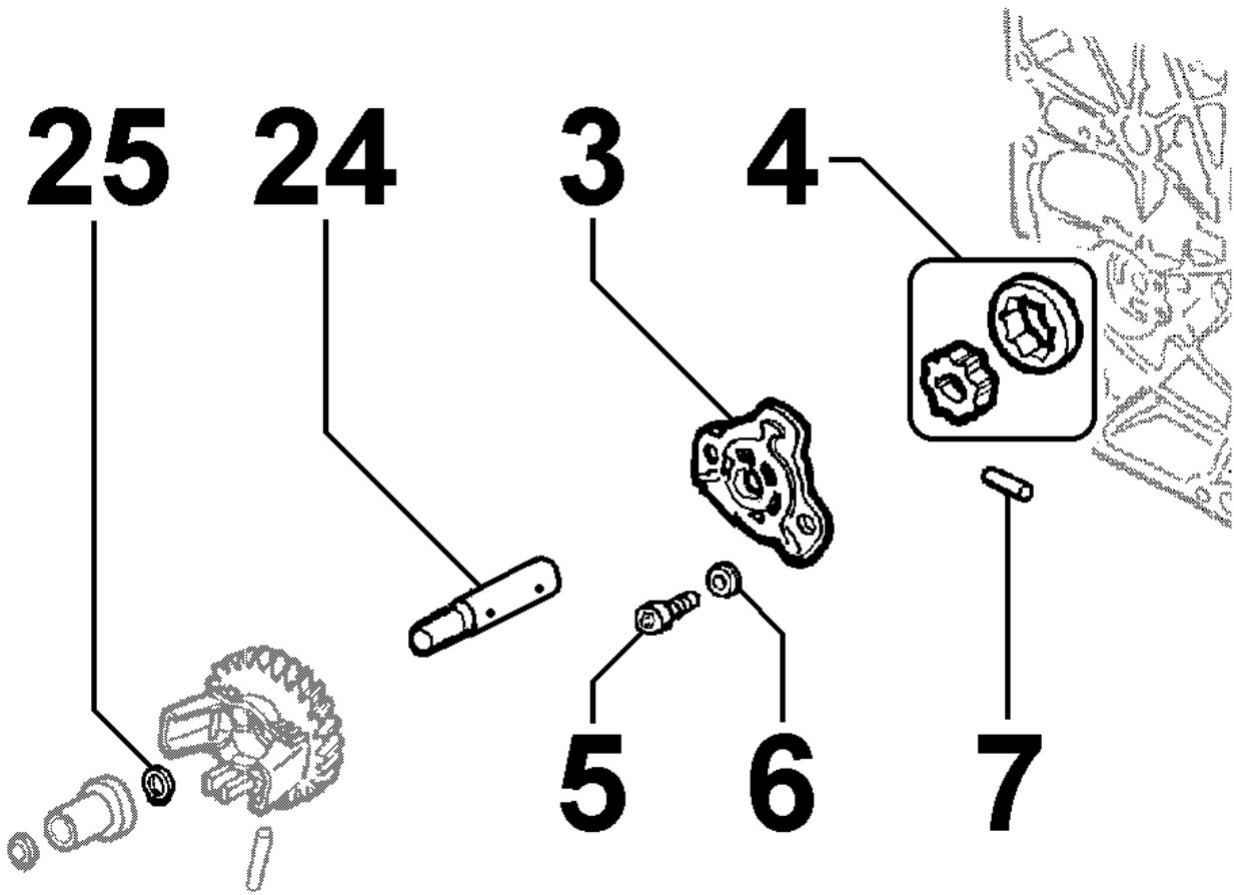

8040160010 - OIL PUMP

Pos	Kit	Included In	Code	Description	Qty	Old Code	Tech. Info
3			ED0088362100-S	SUPPORT	1		
4			ED0066050900-S	OIL PUMP	1		
5			ED0097300100-S	SCREW	2		
6			ED0075550040-S	WASHER	2		
7			ED0077701720-S	ROLLER	1		
24			ED0011112250-S	ALBERINO/SHAFT N	1		⚠
25			ED0012400040-S	SNAP RING	1