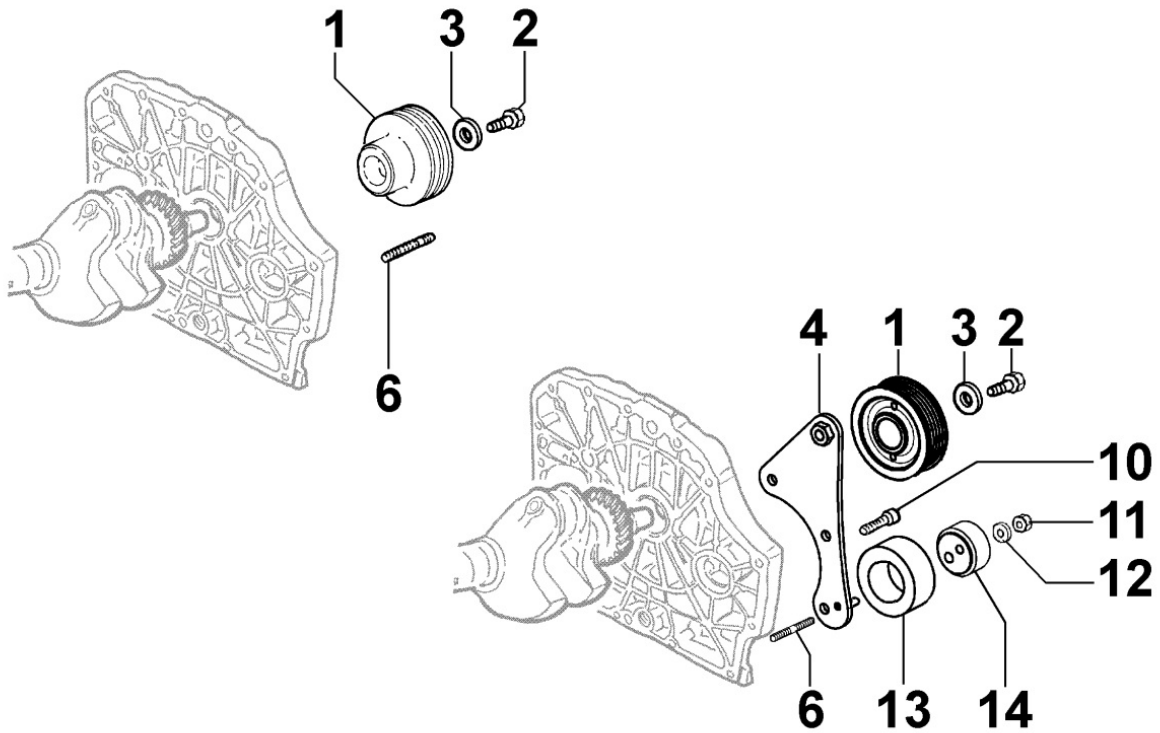

8162160010 - MISCELLANEOUS ON 1st PTO

Pos	Kit	Included In	Code	Description	Qty	Old Code	Tech. Info
2			ED0017700390-S	BOLT	1		
3			ED0076250600-S	WASHER	1