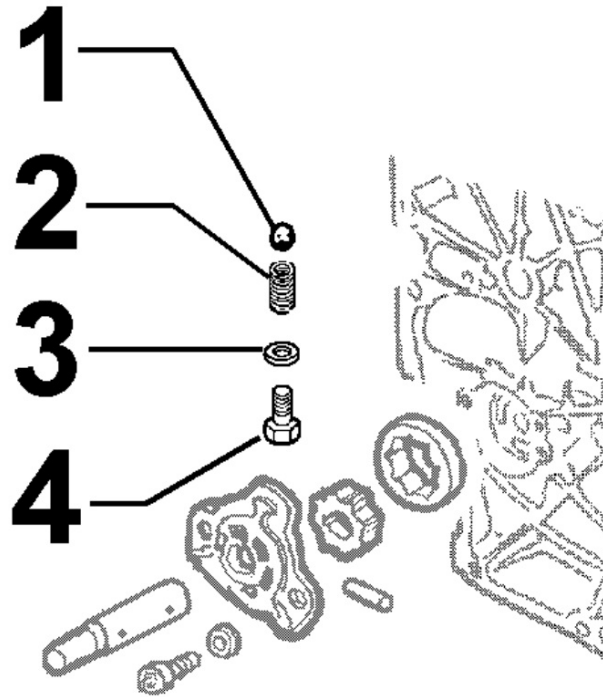

8044160010 - OIL PRESSURE VALVE

Pos	Kit	Included In	Code	Description	Qty	Old Code	Tech. Info
1			ED0082450190-S	SFERA/BALL N 10	1		
2			ED0056250210-S	SPRING	1		
3			ED0046700580-S	COPPER GASKET	1	ED0046700440-S	
4			ED0017700010-S	BOLT	1