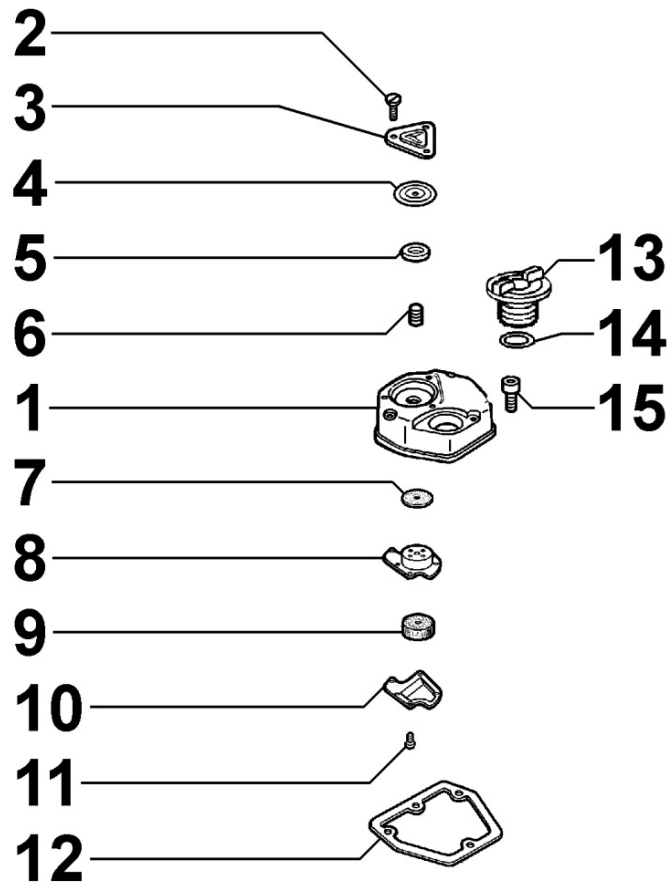

8022160010 - HEAD COVER

Pos	Kit	Included In	Code	Description	Qty	Old Code	Tech. Info
1	(A)		ED0021256500-S	COVER	1		
1		(A)	KV.M.		1	ED0021256290-S	
2		(A)	ED0098201680-S	SELF-TAPPING SCREW 3,9x9,5	3		
3		(A)	ED0027503110-S	COPERCHIO GRUPPO SFIATO SAFETY VAL	1		
4		(A)	ED0096930070-S	SAFETY VALVE 15LD315	1		
5		(A)	ED0076252700-S	NYLON WASHER 15LD315	1		
6		(A)	ED0057551280-S	SPRING	1		
7		(A)	ED0096950220-S	VALVOLA SFI. A MEMB. 15LD -40VALVE 15LD	1		
8		(A)		POS. 1			
9		(A)		POS. 1			
9		(A)	ED0059760040-S	PAGLIETTA FILTRANTE BRAID FILT	1		
10		(A)	ED0051400230-S	RETAINER	1		
11		(A)	ED0098201810-S	VITE/SCREW N 10	5		
12			ED0044000970-S	GASKET	1		
13			ED0090320860-S	FILLERPL	1		
14			ED0012000820-S	O RING	1		
15			ED0097320160-S	CAPSCREW	3