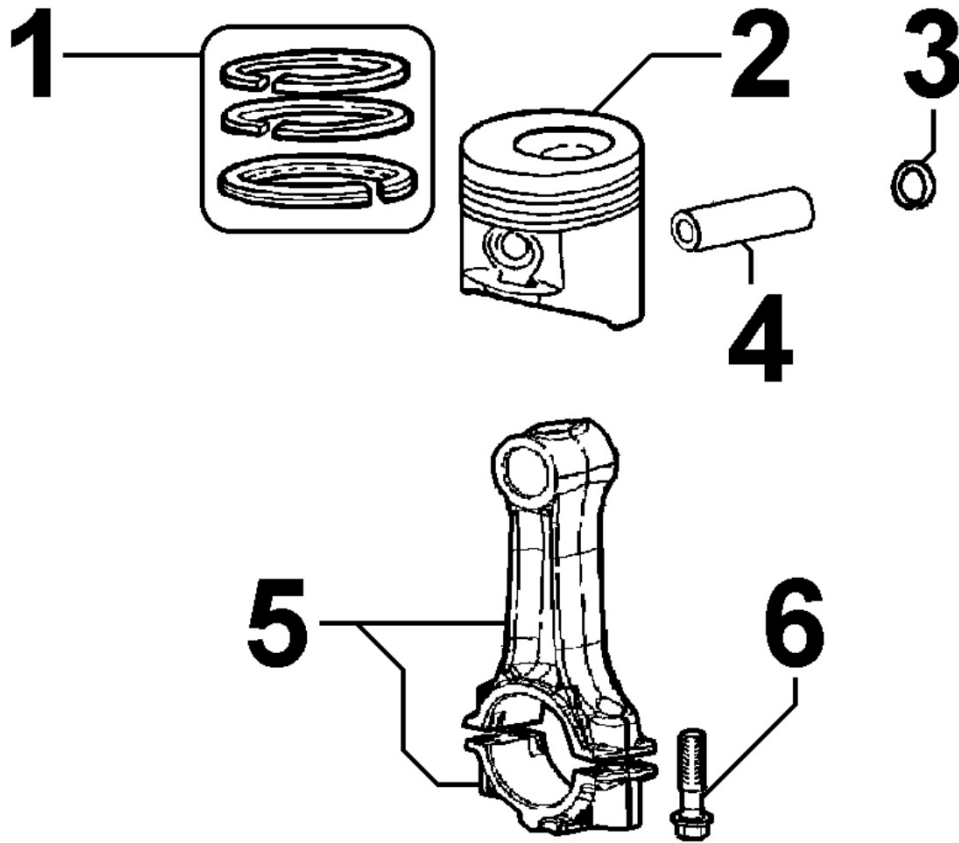

## Tavola ricambi

Index	Description
8010160010	CRANKSHAFT
8011160010	PISTON / CONNECTING ROD
8012160010	FLYWHEEL
8020160050	CRANKCASE
8021160040	CYLINDER HEAD
8022160010	HEAD COVER
8024160030	CRANKCASE COVER
8030160070	INJECTION SYSTEM
8035160010	CAMSHAFT
8036160010	ROCKER ARMS / VALVES
8037160010	COMPRESSION RELEASE
8040160010	OIL PUMP
8042160010	OIL FILTER
8043160010	OIL DIPSTICK
8044160010	OIL PRESSURE VALVE
8050160010	SPEED GOVERNOR
8051160010	CONTROLS
8061160050	FUEL FILTER
8063160010	FUEL TANK
8070160040	AIR SHROUD
8072160030	COOLING PLATES
8081160010	AIR CLEANER
8086160050	EXHAUST MUFFLER
8087160010	EXHAUST GAS ACCESSORIES
8110160010	STARTING
8120160140	RECOIL STARTING
8162160010	MISCELLANEOUS ON 1st PTO

**8010160010 - CRANKSHAFT**

Pos	Kit	Included In	Code	Description	Qty	Old Code	Tech. Info
1	(A)		ED0010509860-S	CRANKSHAFT	1		
2		(A)	ED0090801320-S	CAP	1		
3		(A)	ED0022800670-S	KEY	1		

8011160010 - PISTON / CONNECTING ROD

Pos	Kit	Included In	Code	Description	Qty	Old Code	Tech. Info
1		(A)	ED0082112510-S	RING SET STD	1		
1		(A)	ED0082112520-S	RING SET +0.50	1		
1		(A)	ED0082112530-S	RING SET +1.00	1		
2	(A)		ED0065015380-S	PISTON STD.	1		
2	(A)		ED0065015390-S	PISTON +0.5	1		
2	(A)		ED0065015400-S	PISTON SET +1.00	1		
3		(A)	ED0011600570-S	STOPRING	2		
4		(A)	ED0084800990-S	PISTON PIN	1		
5	(B)		ED0015261960-S	CONNECTING ROD STD	1		
5	(B)		ED0015262070-S	CONNECTING ROD -0,25	1		
5	(B)		ED0015262080-S	CONNECTING ROD -0,50	1		
6		(B)	ED0017701610-S	BULLONE/BOLT N 10	2		