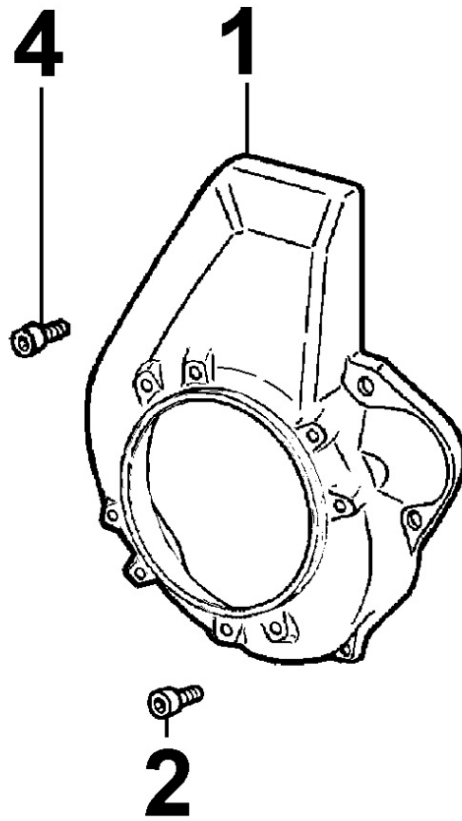

8070160040 - AIR SHROUD

Pos	Kit	Included In	Code	Description	Qty	Old Code	Tech. Info
1			ED0025697590-S	AIR CONVEYOR COMPLETE BLACK	1		
2			ED0097320840-S	SCREW	4