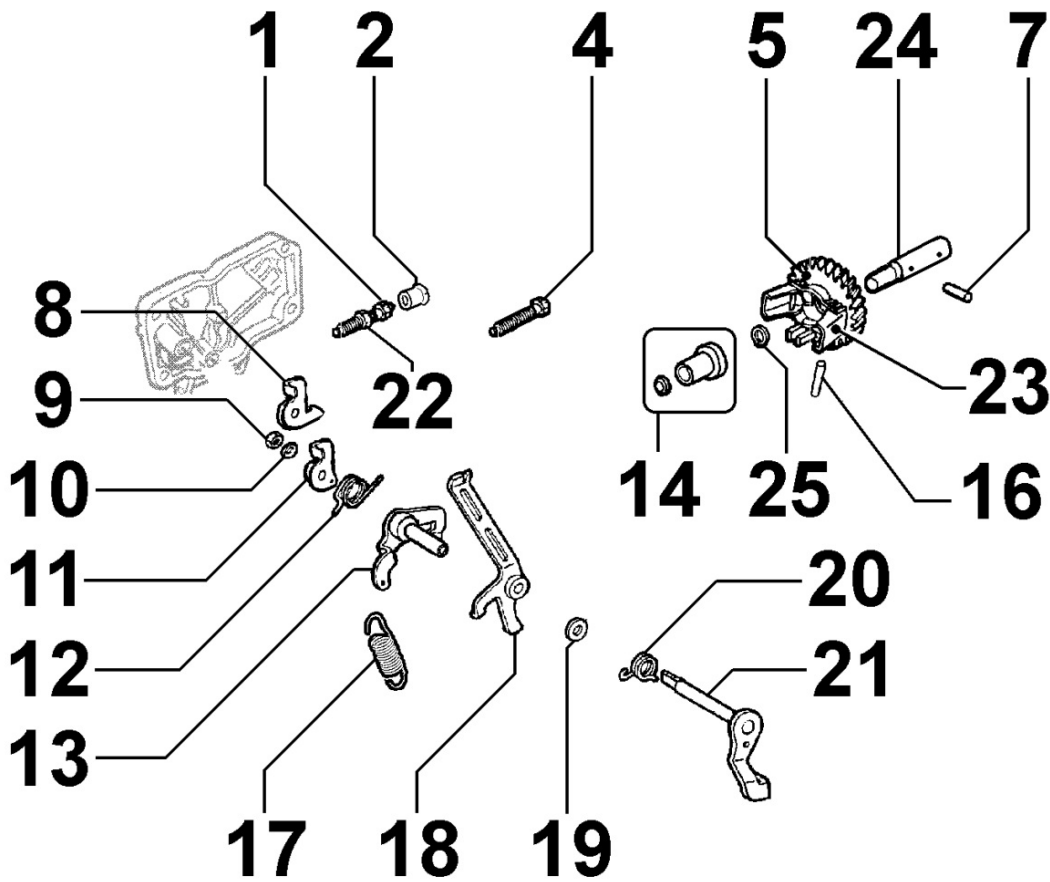

8050160010 - SPEED GOVERNOR

Pos	Kit	Included In	Code	Description	Qty	Old Code	Tech. Info
1	(A)		ED0085760720-S	EX.FUELDEV.	1		
2		(A)	ED0021450370-S	CAP	1		
5	(B)		ED0049362640-S	INGRANAGGIO/GEAR D	1		
7		(B)	ED0077701720-S	ROLLER	1		
9			ED0032400080-S	HEX.NUT	1		
10			ED0075650040-S	SP.WASHER	1		
11			ED0052012860-S	LEVA/LEVER N 10	1		
12			ED0058015820-S	SPRING	1		
13			ED0052021000-S	LEVA/LEVER	1		
14		(B)	ED0072002760-S	PUNTALINO/DRIVE ROD N	1	ED0072002750-S	
16		(B)	ED0077701710-S	ROLLER D.3x27.8	2		
17			ED0056552200-S	SPRING	1		
18			ED0052009730-S	LEVA/LEVER D	1		
19			ED0076251050-S	RONDELLA/WASHER 'D 10	1		
20			ED0056000420-S	SPRING	1		
21			ED0052009750-S	LEVA/LEVER D	1		
23		(B)	ED0054962120-S	MASSA/ELEMENT F	2		
24		(B)		804016...0	1		
25		(B)		804016...0	1