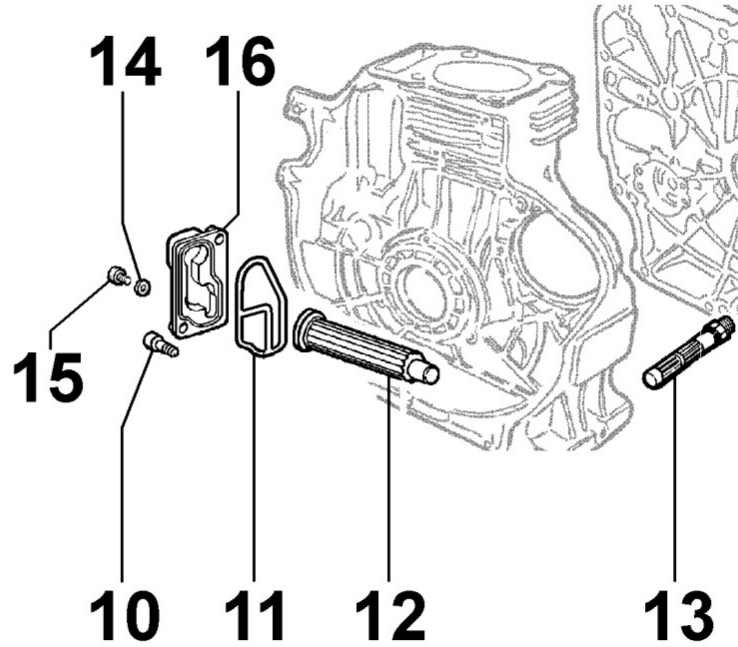

8042160010 - OIL FILTER

Pos	Kit	Included In	Code	Description	Qty	Old Code	Tech. Info
10			ED0097300100-S	SCREW	2		
11			ED0044000720-S	GASKET	1		
12			ED0021751810-S	OIL FILTER CARTRIDGE	1	ED0021751710-S	
13			ED00395R0150-S	OIL FILTER INTERNAL RY	1		
14		(A)	ED0046700590-S	COPPER GASKET 10,2X14X1,5	1		
15		(A)	ED0089650480-S	CAP	1		
16	(A)		ED0092201130-S	TESTINA/HEAD D	1