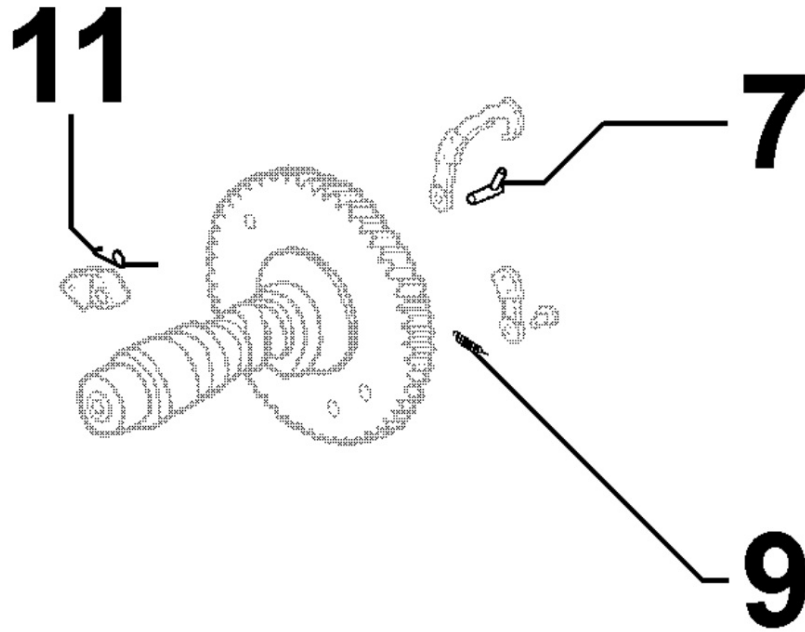

8037160010 - COMPRESSION RELEASE

Pos	Kit	Included In	Code	Description	Qty	Old Code	Tech. Info
7			ED0010150680-S	ALBERO DEC./SHAFT N	1		
9			ED0056600640-S	SPRING	1