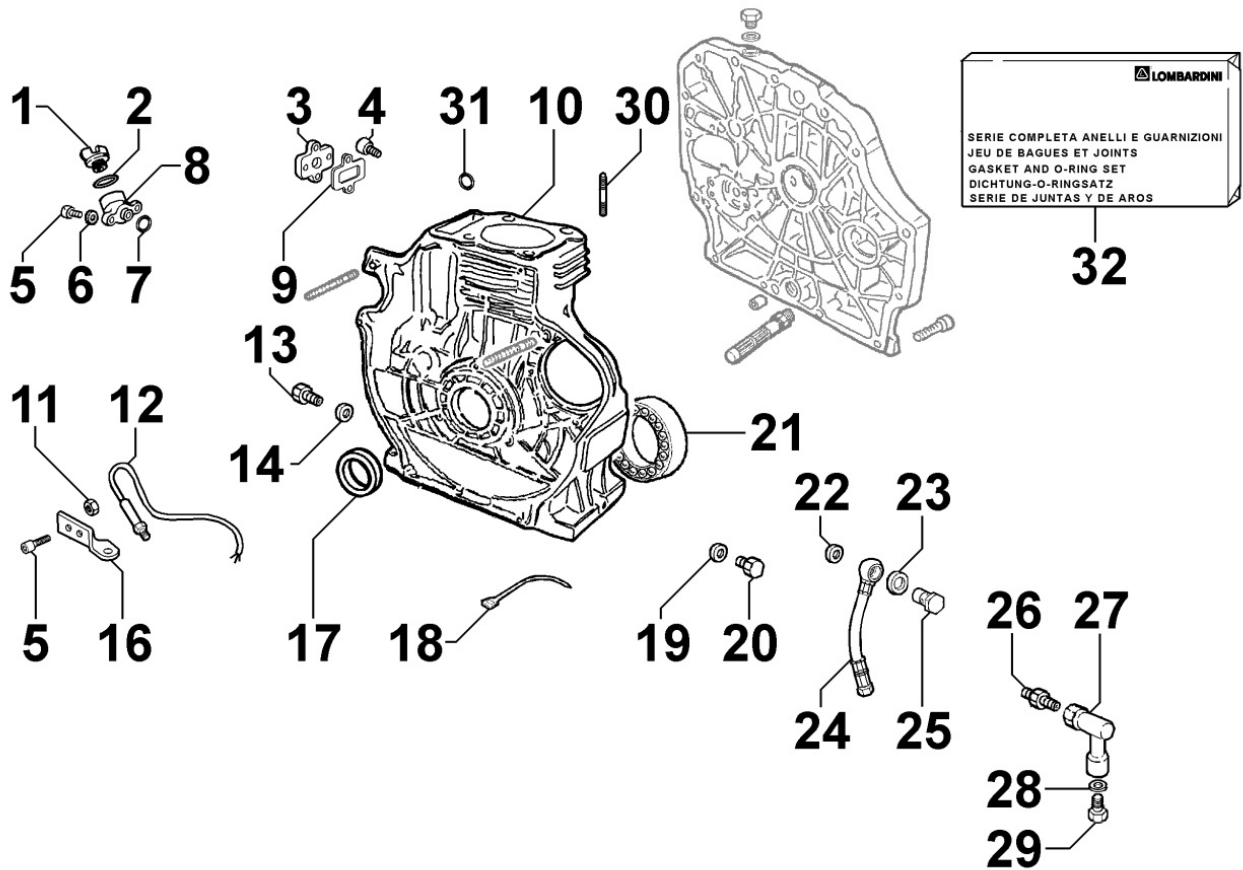

8020160050 - CRANKCASE

Pos	Kit	Included In	Code	Description	Qty	Old Code	Tech. Info
10			ED0015108200-S	CRANKCASE	1		
17			ED0012135310-S	OIL SEAL 35x52x7	1		
19			ED0043500070-S	GASKET	2		
20			ED0090400120-S	PLUG	1		
21			ED0030020790-S	BEARING	1		
31			ED0012000350-S	O RING	1		
32			ED0082051040-S	GASK.+O.R.SET	1