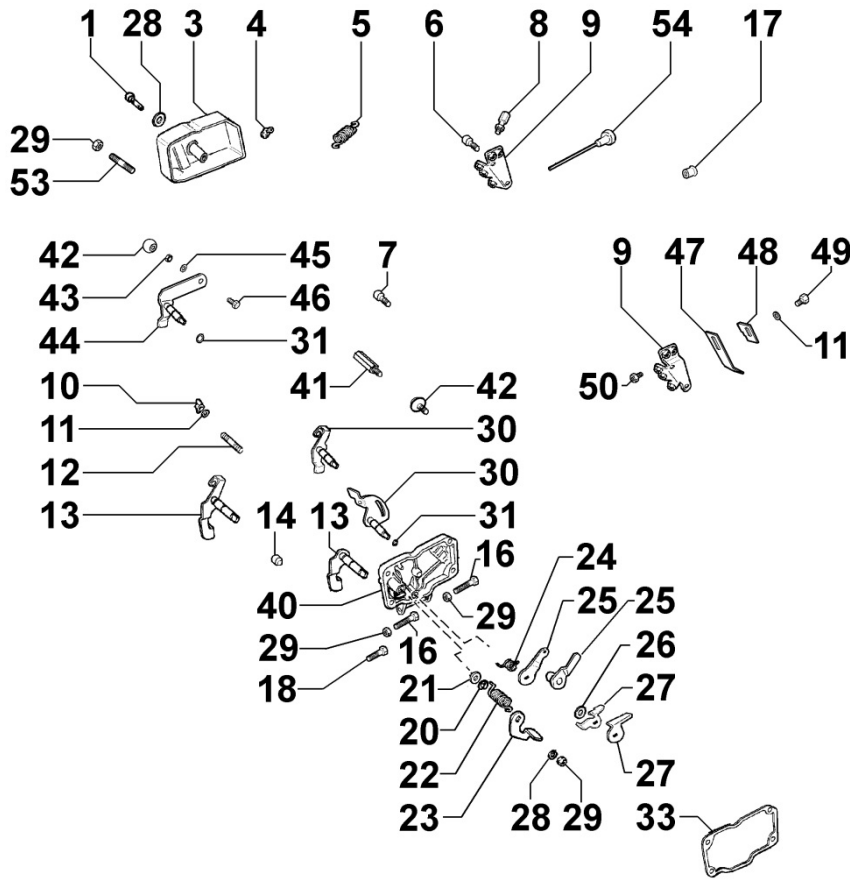

8051160010 - CONTROLS

Pos	Kit	Included In	Code	Description	Qty	Old Code	Tech. Info
7			ED0097303370-S	SCREW	4		
10			ED0032000020-S	WING NUT	1		
11			ED0076250070-S	WASHER	1		
12			ED0067600470-S	STUD	1		
16		(A)	ED0017600270-S	BOLT	2		
20		(A)	ED0012400020-S	SNAP RING	2		
21		(A)	ED0076251050-S	RONDELLA/WASHER 'D 10	2		
22		(A)	ED0056000390-S	MOLLA X LEVA STOP-LD315	1		
23		(A)	KDISC.		1	ED0052011290-S	
24		(A)	ED0056000380-S	MOLLA X LEVA ACCELERATORE 15LD	1		
28		(A)	ED0075650040-S	SP.WASHER	2		
29		(A)	ED0032400080-S	HEX.NUT	4		
30		(A)	ED0052009820-S	COMPLETE ACC.LEVER EXT.15LD225	1		
31		(A)	ED0012000410-S	O RING	2		
33			ED0044311980-S	GASKET	1		
40	(A)		ED0027505720-S	CONTROL COVER	1