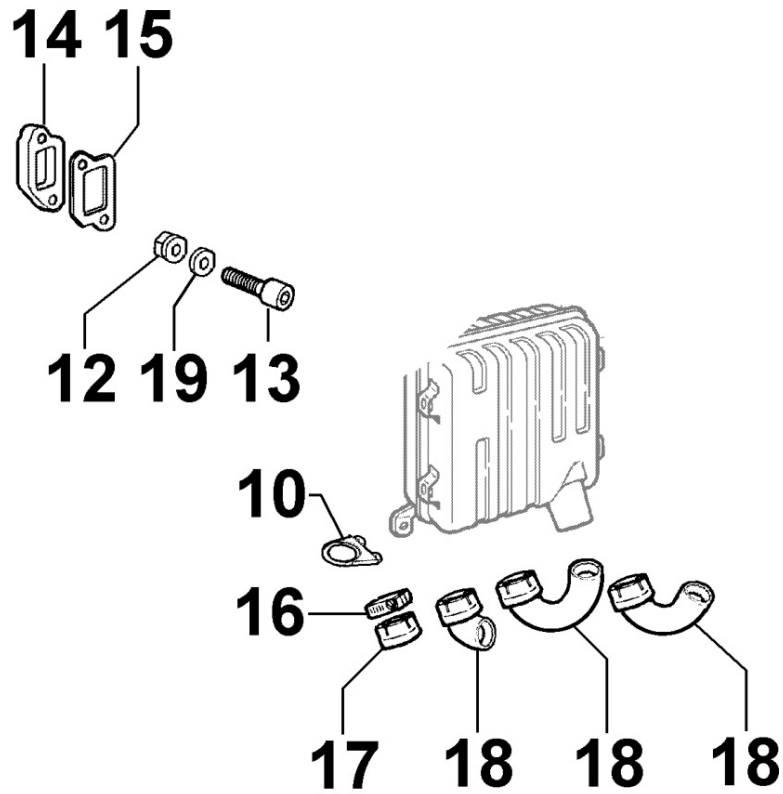

8087160010 - EXHAUST GAS ACCESSORIES

Pos	Kit	Included In	Code	Description	Qty	Old Code	Tech. Info
16			ED0036301940-S	CLAMP	1		
17			ED0096022060-S	SPARK ARRESTOR GUARD	1