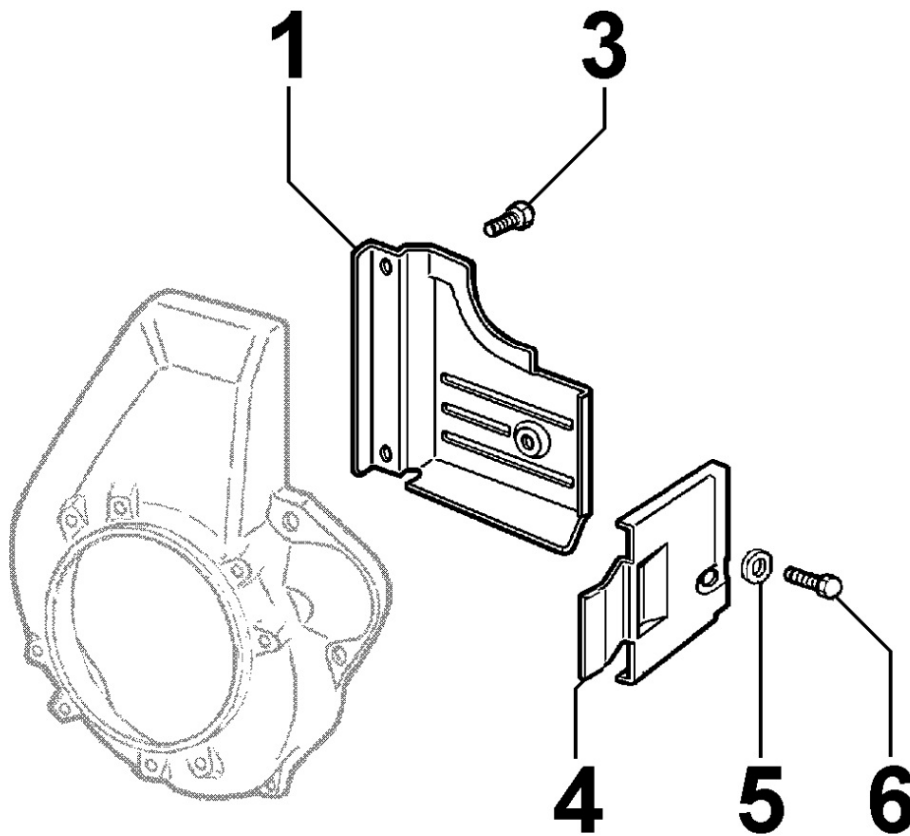

8072160030 - COOLING PLATES

Pos	Kit	Included In	Code	Description	Qty	Old Code	Tech. Info
1			ED0050663150-S	LAMIERA/PANEL N	1		
3			ED0098651220-S	SCREW	1		
4			ED0050663100-S	LAMIERA/PANEL N	1		
5			ED0075550040-S	WASHER	1		
6			ED0097303380-S	VITE/SCREW N 10	3