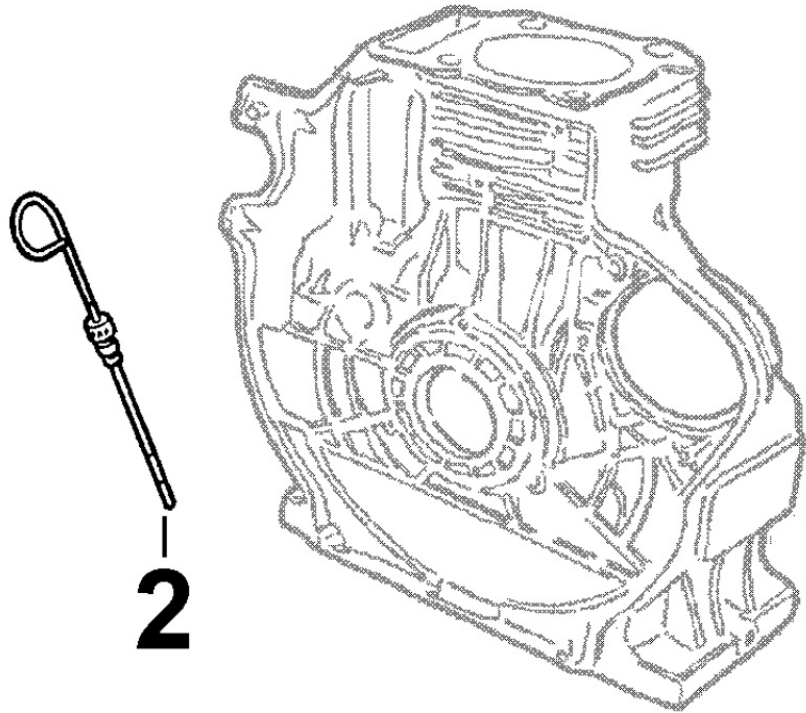

8043160010 - OIL DIPSTICK

Pos	Kit	Included In	Code	Description	Qty	Old Code	Tech. Info
2			ED0014002850-S	DIPSTICK	1