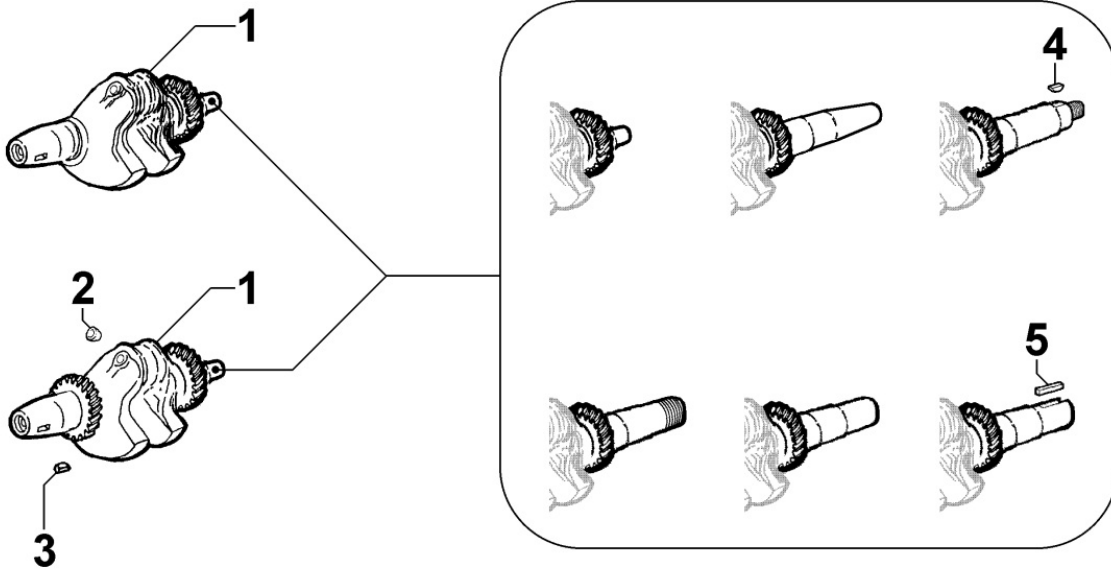

**8010160010 - CRANKSHAFT**

Pos	Kit	Included In	Code	Description	Qty	Old Code	Tech. Info
1	(A)		ED0010509860-S	CRANKSHAFT	1		
2		(A)	ED0090801320-S	CAP	1		
3		(A)	ED0022800670-S	KEY	1		

8011160010 - PISTON / CONNECTING ROD