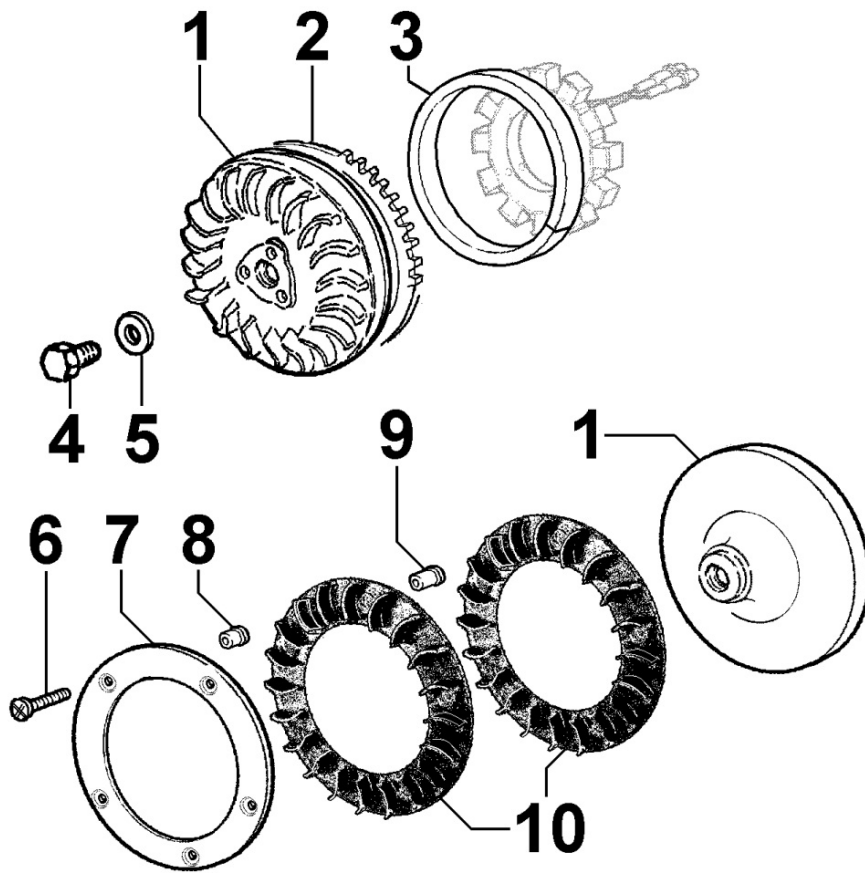

8012160010 - FLYWHEEL

Pos	Kit	Included In	Code	Description	Qty	Old Code	Tech. Info
1			ED0098812160-S	VOLANO/FLYWHEEL N **	1		
4			ED0018000300-S	BOLT	1		
5			ED0076260430-S	WASHER	1