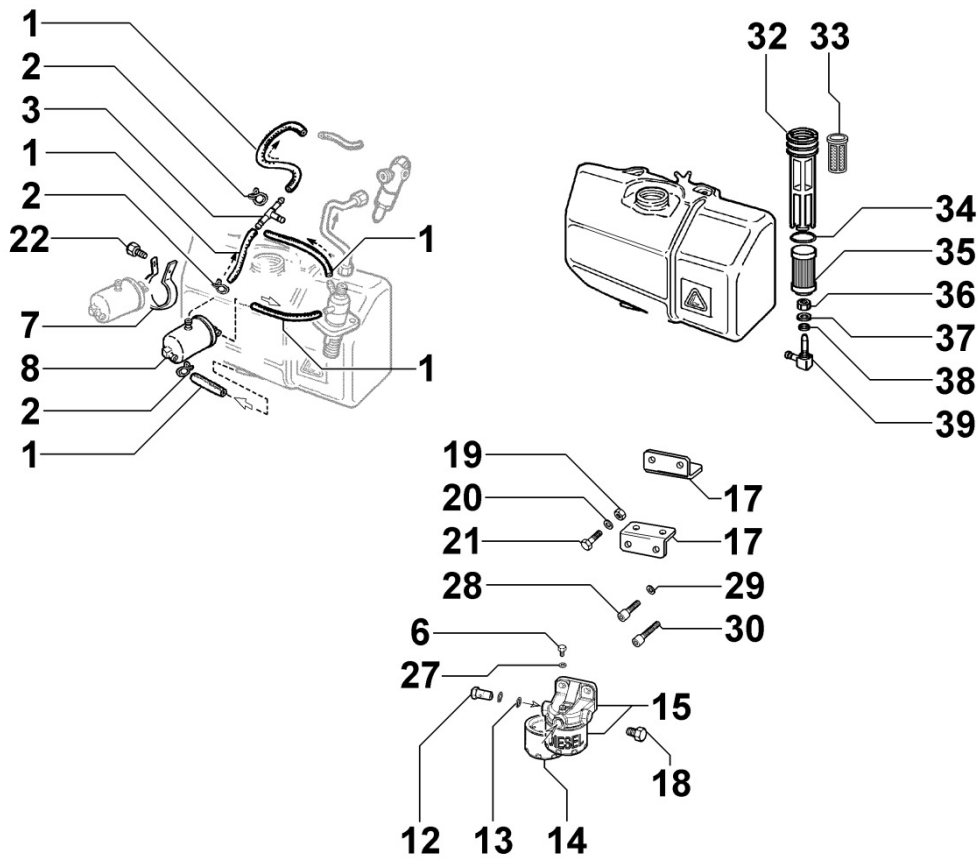

8061160050 - FUEL FILTER

Pos	Kit	Included In	Code	Description	Qty	Old Code	Tech. Info
1			ED0093762300-S	FUEL PIPE TPR-PUR 5X10XL.500	1-6		
2			ED0036301630-S	CLAMP	5		
3			ED0025270940-S	CONNECTOR	1		
7			ED0036171970-S	CLAMP	1		⚠
8			ED0037300960-S	FUEL FILTER CARTRIDGE	1	ED0037300880-S	⚠
22			ED00994A0010-S	VITE/SCREW 10	1