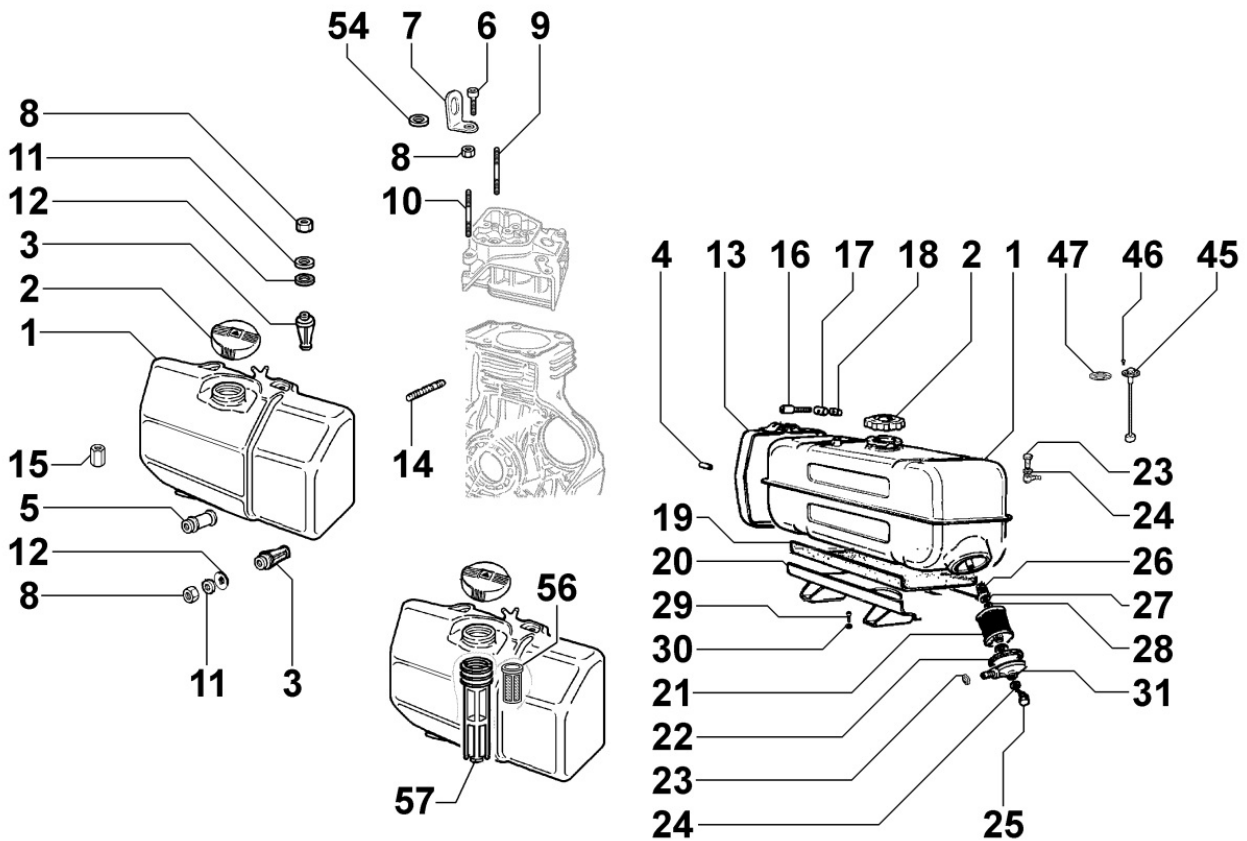

8063160010 - FUEL TANK

Pos	Kit	Included In	Code	Description	Qty	Old Code	Tech. Info
1			ED0081033220-S	SERB.COMB./FUEL TANK F I **	1		
2			ED0090430790-S	TANK PLUG COMPLETE GR.30	1		
3			ED0035274190-S	SPACER	2		
5			ED0035273840-S	SPACER	2		
7			ED0085060030-S	AN.BRACKET	1		
8			ED0032401640-S	HEX.NUT	4		
9			ED0067800270-S	STUD	1		
10			ED0067801640-S	STUD	1		
11			ED0076701180-S	WASHER	4		
12			ED0077011540-S	WASHER	8		
14			ED0067801750-S	PRIGIONIERO/STUD D 10	2		
54			ED0076250610-S	WASHER	1