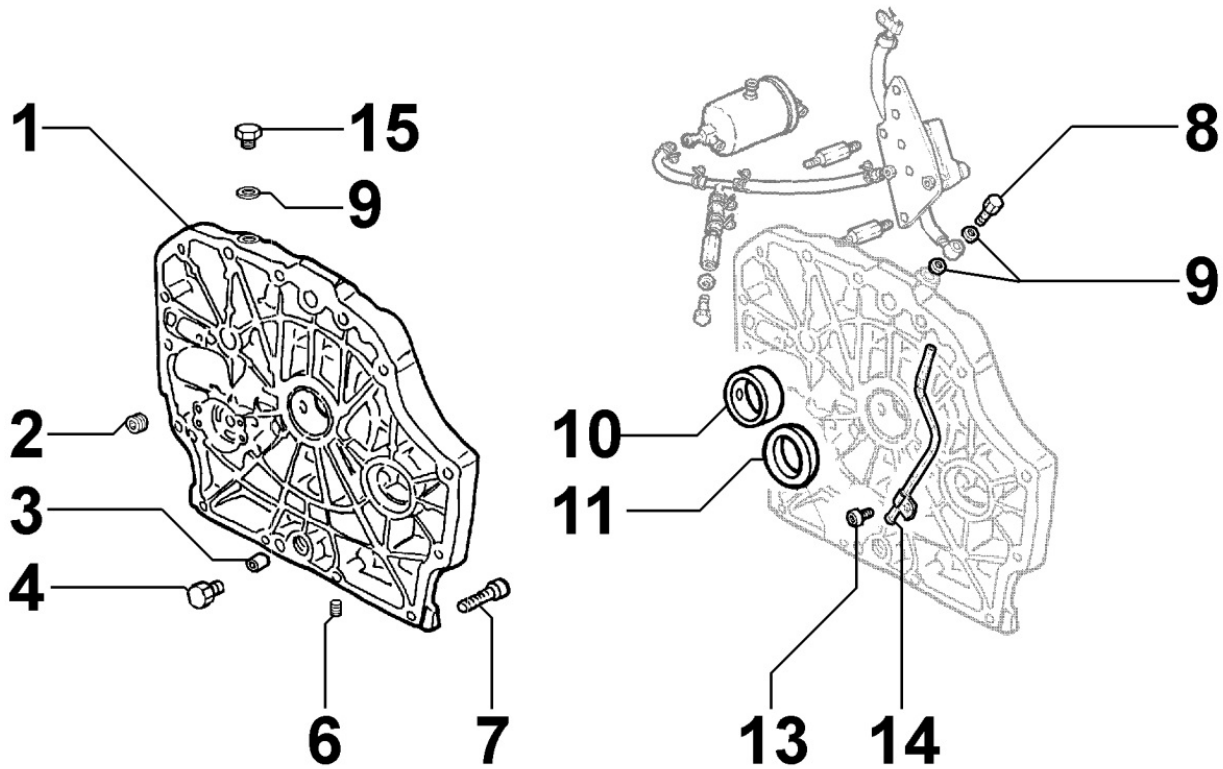

8024160030 - CRANKCASE COVER

Pos	Kit	Included In	Code	Description	Qty	Old Code	Tech. Info
1	(A)		ED0066455670-S	CRANKCASE COVER 15LD225 =<>	1		
3			ED0019703380-S	BUSHING	2		
6			ED0097651620-S	VITE STEI/A.GRUBSCREW N A 10	1		
7			ED0097320630-S	CAPSCREW	14		
9			ED0046700590-S	COPPER GASKET 10,2X14X1,5	1		
10			ED0016111970-S	BEAR.-0.25	1		
10			ED0016111980-S	BRONZ/BEAR. -0,50 ,F CR	1		
10		(A)	ED0016111960-S	BEAR.STAND.	1		
11			ED0012133450-S	SEAL RING	1		
15			ED0089650480-S	CAP	1