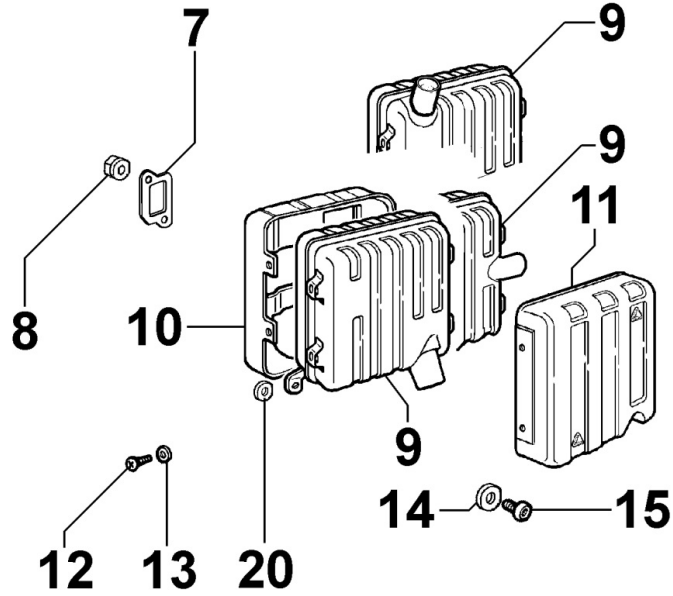

8086160050 - EXHAUST MUFFLER

Pos	Kit	Included In	Code	Description	Qty	Old Code	Tech. Info
0			ED0097301180-S	SCREW	1		
7			ED0045011480-S	EXHAUST GASKET	1		
8			ED0032401650-S	HEX.NUT	2		
9	(A)		ED0054605860-S	MUFFLER	1		
9		(A)	ED0054605850-S	DISCHA. MUFFL. 225/315/350 WITHOUT GUARD	1		
10		(A)	ED0069273180-S	GUARD	1	ED0069273680-S	
11		(A)	ED0069273190-S	GUARD	1	ED0069273690-S	
12		(A)	ED0097900370-S	SCREW	4		
13		(A)	ED0075550270-S	WASHER	4		
14			ED0075000200-S	WASHER	1		
20			ED0076250610-S	WASHER	1