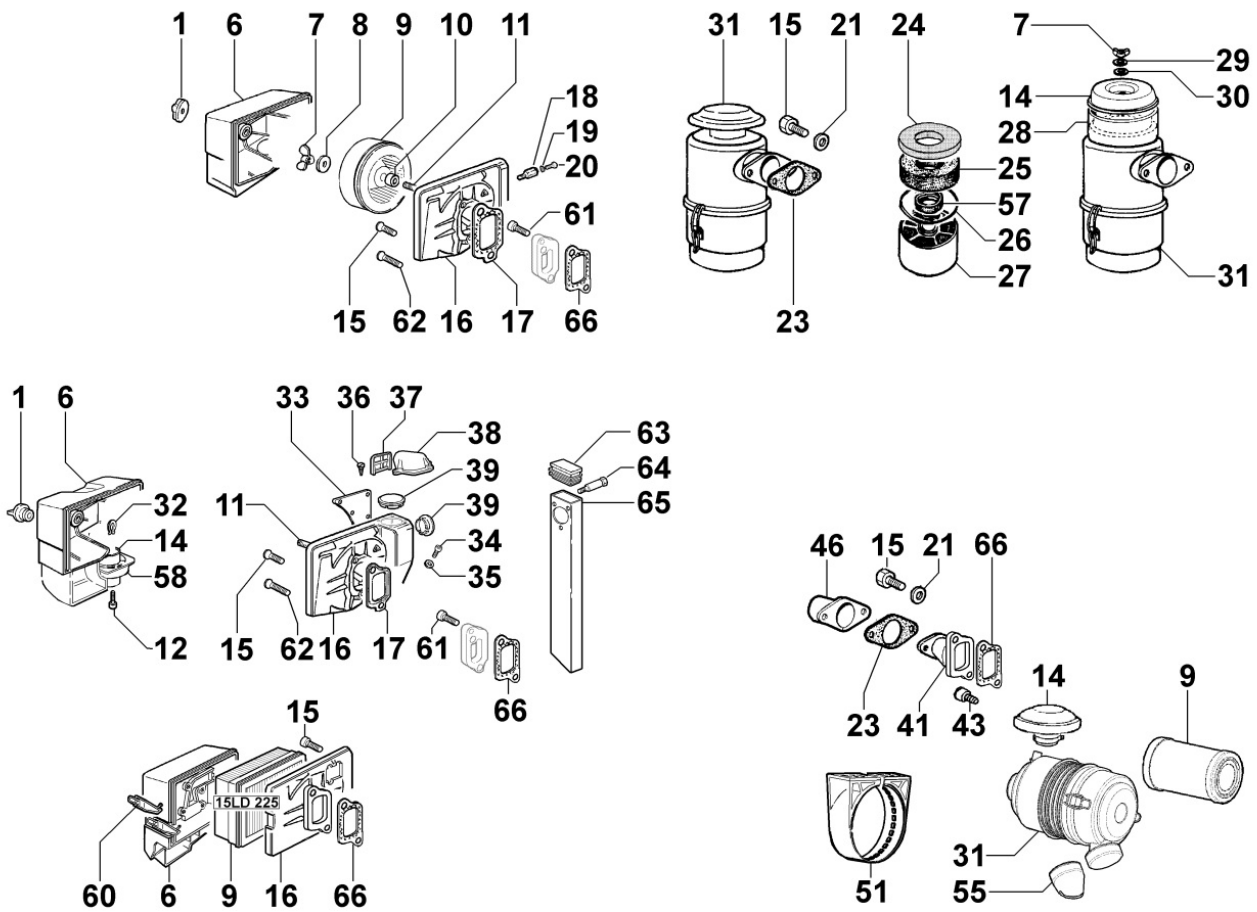

8081160010 - AIR CLEANER

Pos	Kit	Included In	Code	Description	Qty	Old Code	Tech. Info
6	(A)		ED0027503960-S	COVER	1		
9			ED0021751800-S	AIR FILTER CARTRIDGE	1	ED0021752570-S	
16			ED0088362670-S	SUPPORT	1		
43			ED0097320740-S	CAPSCREW	2		
60		(A)	ED0041150700-S	HOOK	2		
66			ED0044900950-S	GASKET	1