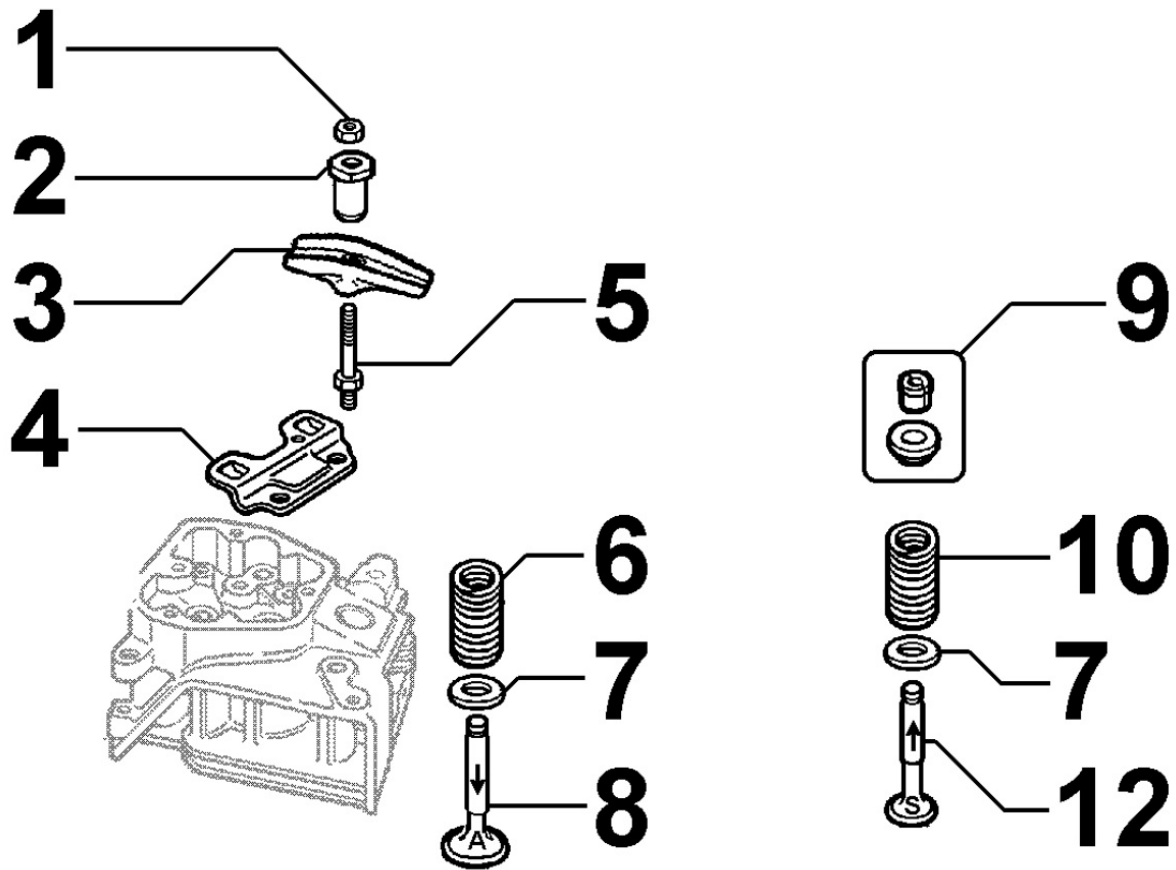

8036160010 - ROCKER ARMS / VALVES

Pos	Kit	Included In	Code	Description	Qty	Old Code	Tech. Info
1			ED0032401610-S	HEX.NUT	2		
2			ED0033002650-S	DADO/NUT S	2		⚠
3			ED0015411760-S	ROCKER ARM	2		
4			ED0051511110-S	PANEL	1		
5			ED0098501160-S	ADJ.SCREW	2		
7			ED0034301140-S	CUP	2		
8			ED0096521480-S	INTAKEVAL	1		
9			ED0064101110-S	CAP	2		
10			ED0057551170-S	SPRING	2		
12			ED0096851510-S	EX.VALVE	1