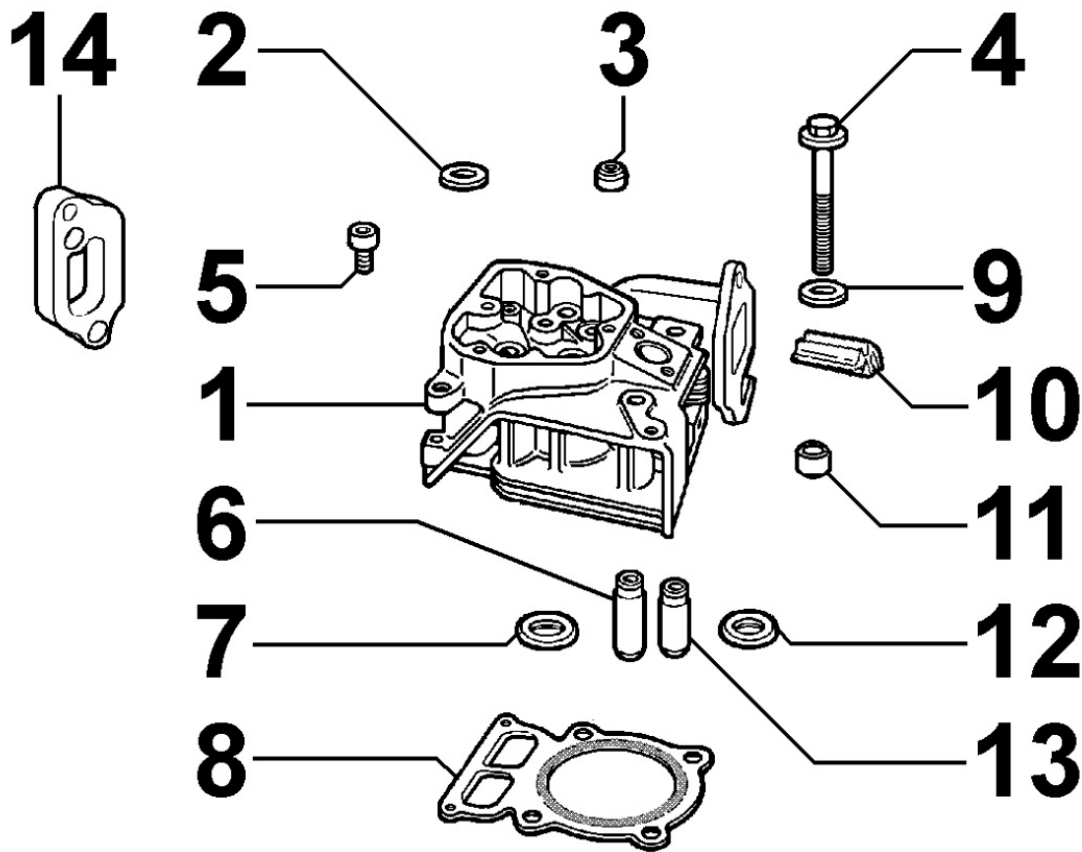

8021160040 - CYLINDER HEAD

Pos	Kit	Included In	Code	Description	Qty	Old Code	Tech. Info
1	(A)		ED0092012420-S	CYLINDER HEAD	1		
2			ED0076250610-S	WASHER	1		
3			ED0012611010-S	GROMMET	2		
4			ED0018621510-S	BOLT	4		
5			ED0097300150-S	SCREW	2		
6		(A)	ED0048452400-S	GUIDE	1		
7		(A)	ED0080002070-S	VALVE SEAT	1		
8			ED0047306060-S	HEAD GASKET 0.9 (0)	1		
8			ED0047306070-S	HEAD GASKET 1.0 (1)	1		
8			ED0047306080-S	HEAD GASKET 1.1 (2)	1		
8			ED0047306090-S	HEAD GASKET 1.2 (3)	1		
9			ED0076251300-S	WASHER	4		
10			ED0047755550-S	GUARNIZIONE/GASKET	10		
11			ED0019701400-S	SLEEVE	2		
12		(A)	ED0080002080-S	VALVE SEAT	1		
13		(A)	ED0048452410-S	GUIDE	1