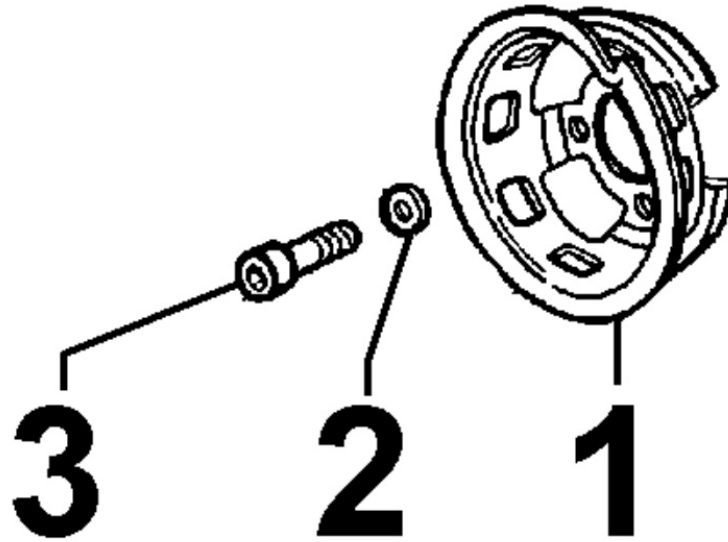

8110160010 - STARTING

Pos	Kit	Included In	Code	Description	Qty	Old Code	Tech. Info
1			ED0069611080-S	PULLEY	1		
2			ED0075650070-S	SP.WASHER	3		
3			ED0097320640-S	SCREW	3