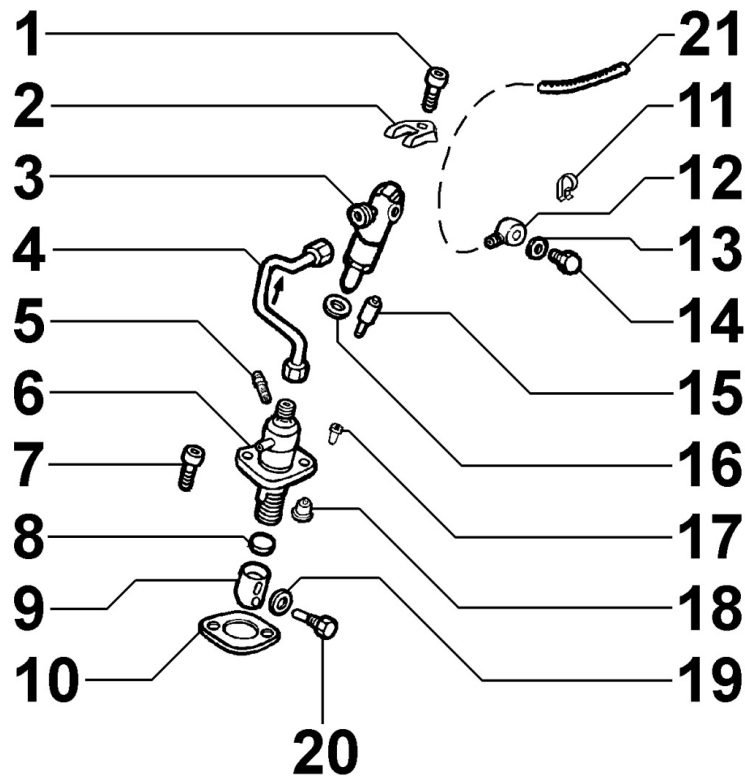

8030160070 - INJECTION SYSTEM

Pos	Kit	Included In	Code	Description	Qty	Old Code	Tech. Info
1			ED0097320780-S	SCREW	1		
2			ED0085460790-S	INJECTOR SUPPORT BRACKET	1	ED0085457930-S	
3	(B)		ED0050100720-S	HOLDER	1		⚠
4			ED0093760650-S	INJECT. PIPE	1		⚠
5		(A)	ED0072600420-S	UNION	1		
6	(A)		ED0065903240-S	INJECTION PUMP	1		
7			ED0097303010-S	CAPSCREW	2		
8			ED0060001130-S	EXP.PLUG	1		
8			ED0060001140-S	PLUG	1		
8			ED0060001150-S	EXP.PLUG	1		
8			ED0060001160-S	EXP.PLUG	1		
8			ED0060001170-S	EXP.PLUG	1		
8			ED0060001180-S	EXP.PLUG	1		
8			ED0060001190-S	EXP.PLUG	1		
8			ED0060001200-S	EXP.PLUG	1		
8			ED0060001210-S	EXP.PLUG	1		
8			ED0060001290-S	EXP.PLUG	1		
8			ED0060001300-S	EXP.PLUG	1		
9			ED0072151330-S	TAPPET	1		
10			ED0045801800-S	GASKET	1		
11			ED0036300500-S	CLAMP	1		
12			ED0072701080-S	UNION	1		
13			ED0046700620-S	GASKET	2		
14			ED0072600530-S	UNION	1		
15		(B)	ED0065314590-S	NOZZLE	1		
16			ED0046700990-S	GASKET	1