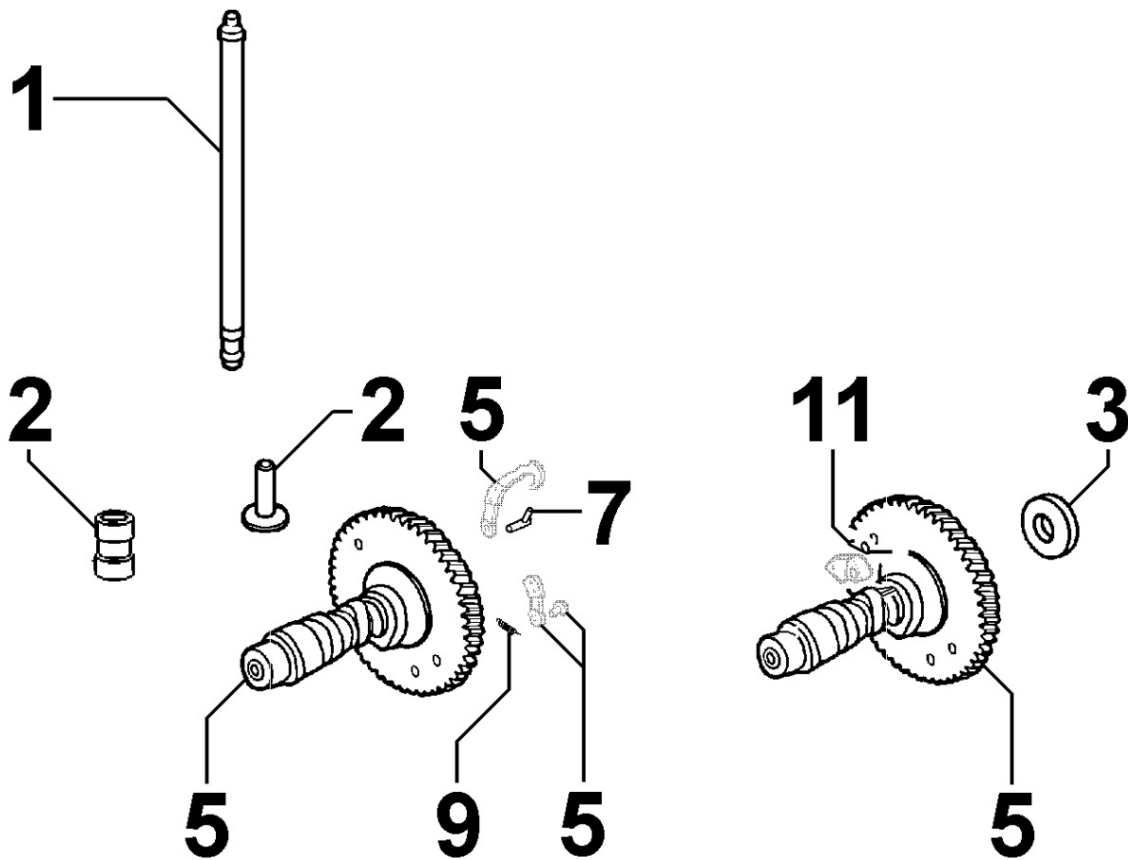

8035160010 - CAMSHAFT

Pos	Kit	Included In	Code	Description	Qty	Old Code	Tech. Info
1			ED0014101690-S	PUSHROD	2		
2			ED0072151370-S	TAPPET	2		
3			ED0013012450-S	RING	1		
5	(A)		ED0010117300-S	CAMSHAFT	1		
7		(A)		803716...0	1		
9		(A)		803716...0	1		
11		(A)		803716...0	1