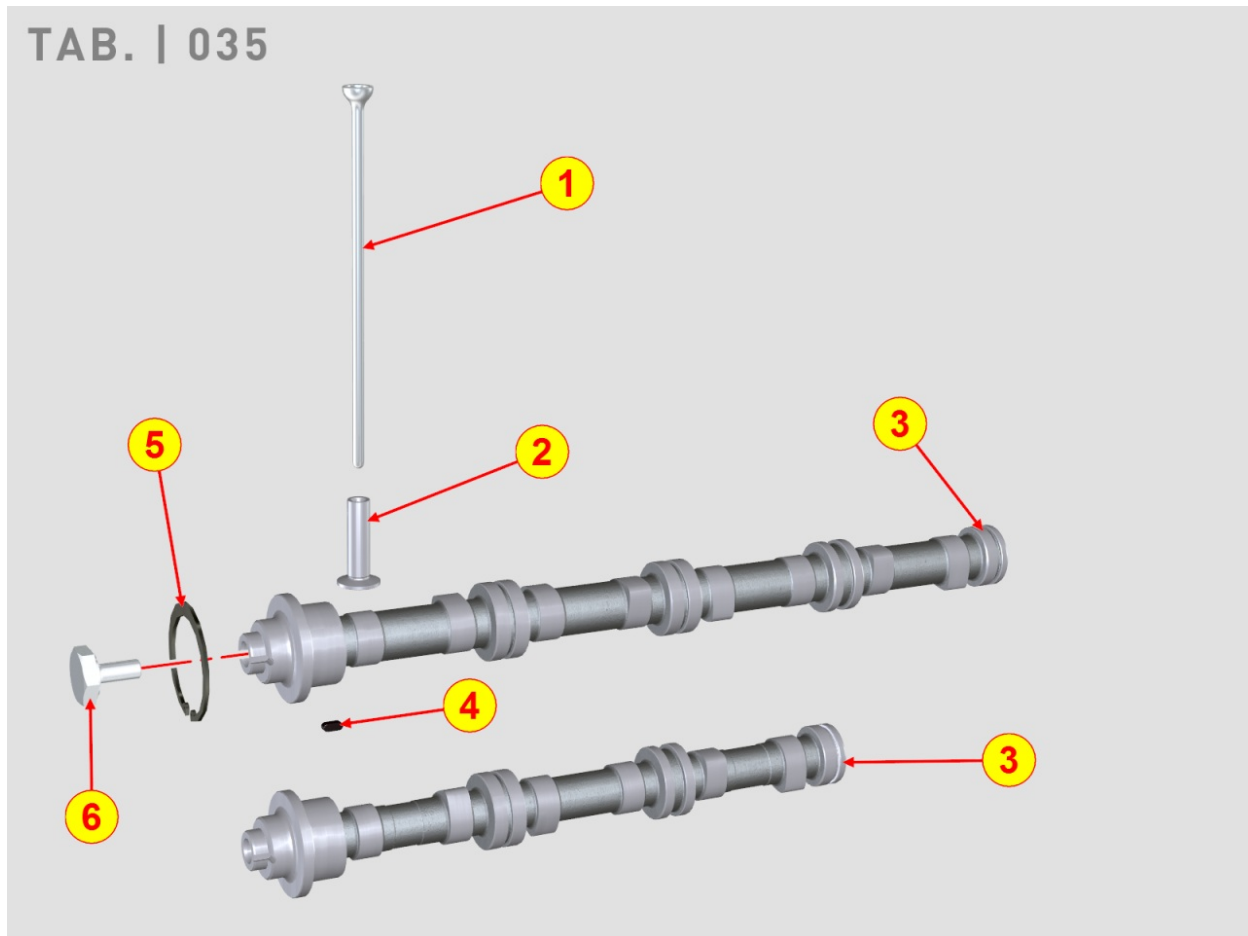

8035700160 - CAMSHAFT

Pos	Kit	Included In	Code	Description	Qty	Old Code	Tech. Info
1			ED0014100010-S	PUSHROD	8		
2			ED0072151820-S	TAPPET	8		
3			ED0010100390-S	KDI2504 MACHINED CHILLED CAMS.	1		
4			ED0022000020-S	KEY	1		
5			ED0012400570-S	ANELLO SEEG./SNAP R. N 10	1		
6			ED0017801040-S	BOLT	1