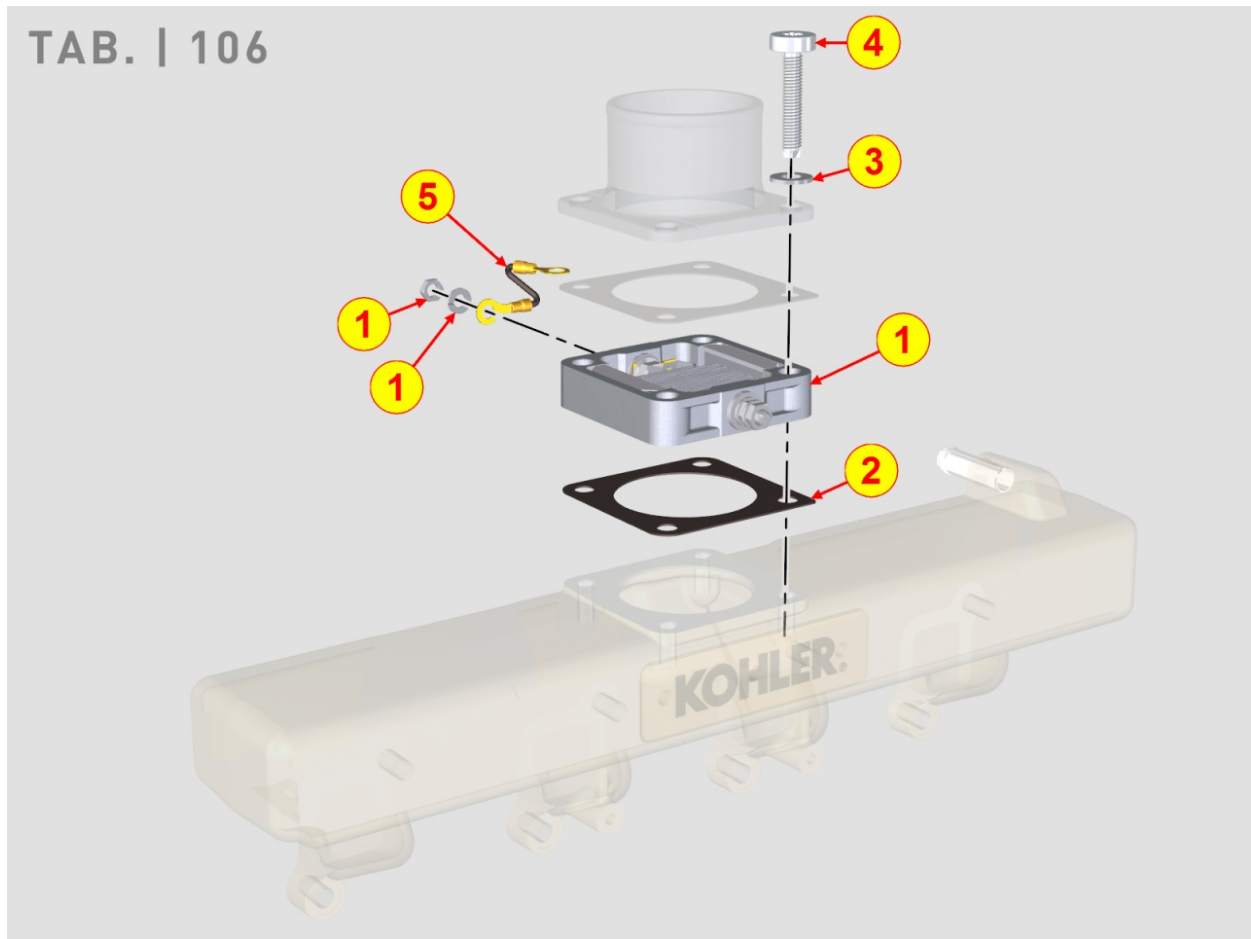

8106700070 - GLOW PLUGS / CONTROL UNIT

Pos	Kit	Included In	Code	Description	Qty	Old Code	Tech. Info
4			ED0097320740-S	SOC HEAD SCR M8X20L UNI5931 ST	4