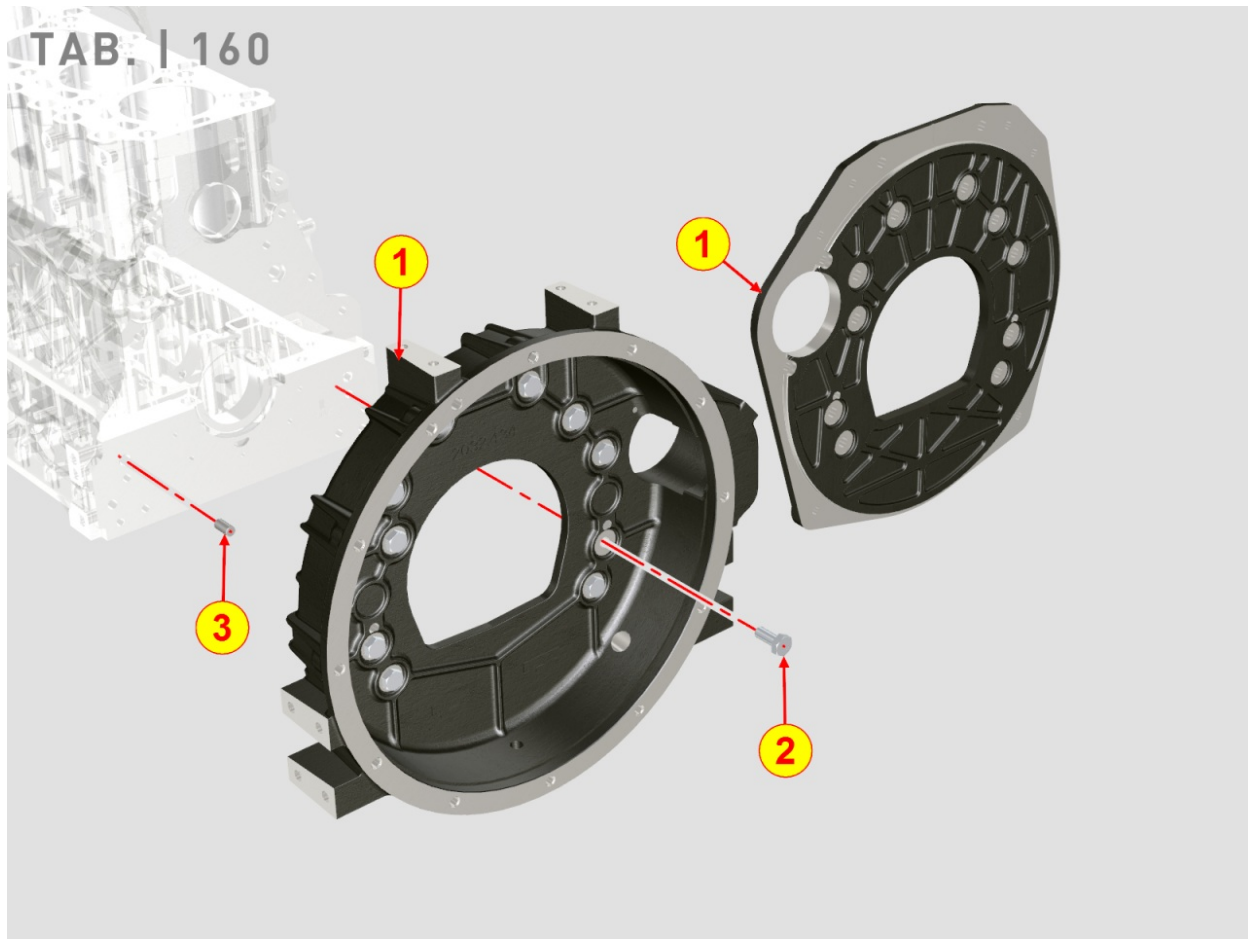

8160700090 - ENGINE FLANGE / BACKPLATE

Pos	Kit	Included In	Code	Description	Qty	Old Code	Tech. Info
1			ED0020324490-S	FLANGING BELL SAE4	1		
2			ED0017800310-S	VITE TE.10X25-5739-8G+ZN.B	10		
3			ED0084001080-S	DOWEL PIN D.10X20 UNI 1707	2