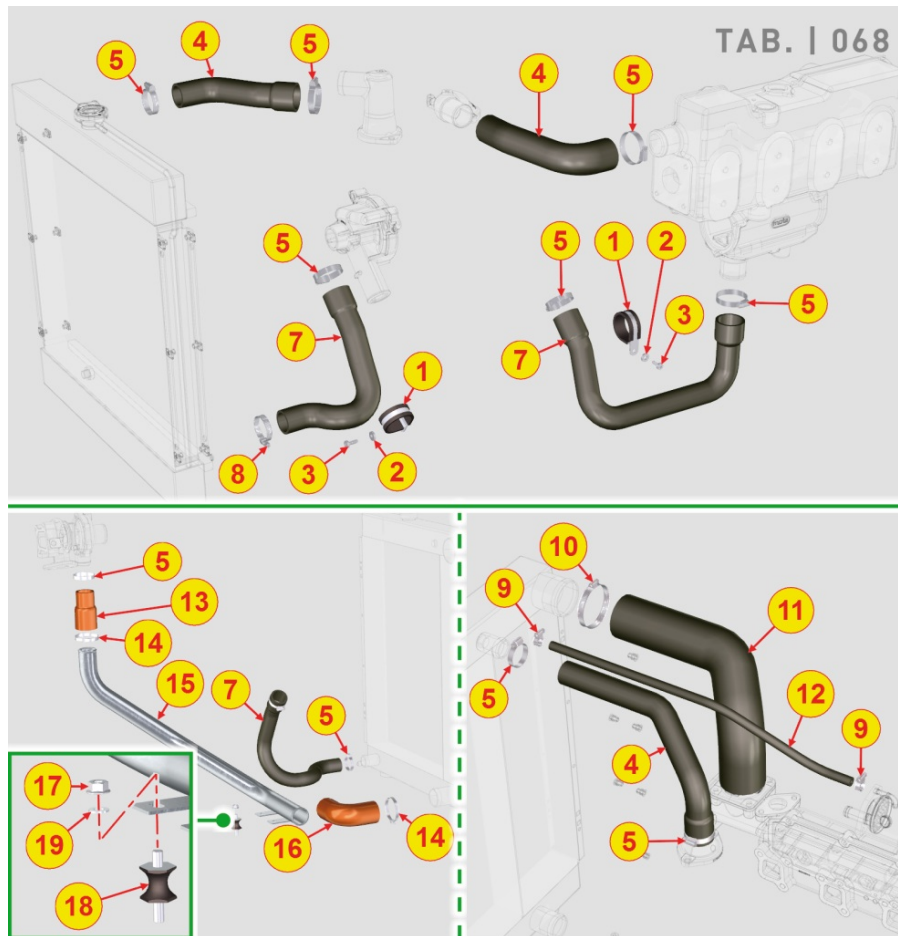

8068700100 - HOSES FOR WATER COOLER

Pos	Kit	Included In	Code	Description	Qty	Old Code	Tech. Info
1			ED0036171970-S	FASCETTA/CLAMP	1		
2			ED0076250590-S	WASHER	1		
3			ED0097610450-S	SELF TAPPING SCREW M6X16 TSN	1		
4			ED0053652160-S	CONNECTING HOSE	1		
5			ED0036300380-S	CLAMP d.32-50 SX9C W1	2		
7			ED0053652130-S	CONNECTING HOSE	1		
8			ED0036301460-S	CLAMP d.25-40 SX9C W1	2