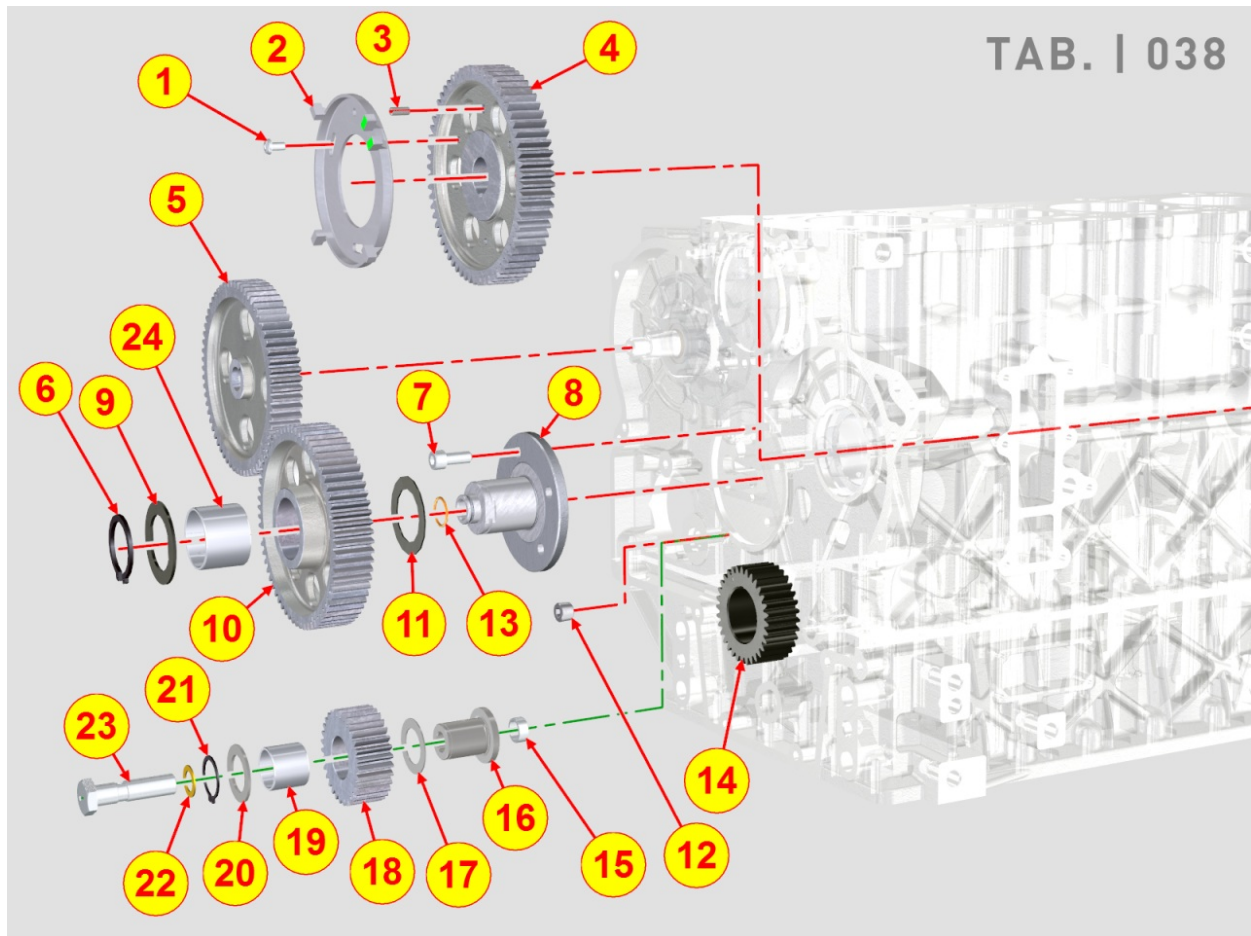

8038700120 - TIMING SYSTEM

Pos	Kit	Included In	Code	Description	Qty	Old Code	Tech. Info
4			ED0049363410-S	GEAR	1		
5			ED0049363430-S	GEAR	1		
6			ED0012410700-S	SNAP RING D.36	1		
7			ED0097320740-S	SOC HEAD SCR M8X20L UNI5931 ST	4		
8			ED0061301140-S	MACHINED INTERMEDIATE GEAR PIN	1		
9			ED0012571810-S	INTERMED.GEAR SHOULDER RING	1		
10	(B)		ED0049363450-S	GEAR	1		
11			ED0012571570-S	THRUST BEARING	1		
12			ED0089650970-S	CAP M14x1,5	1		
13			ED0012002190-S	O RING	1		
14			ED0049363400-S	GEAR	1		
24		(B)	ED0015801540-S	BUSHING	1