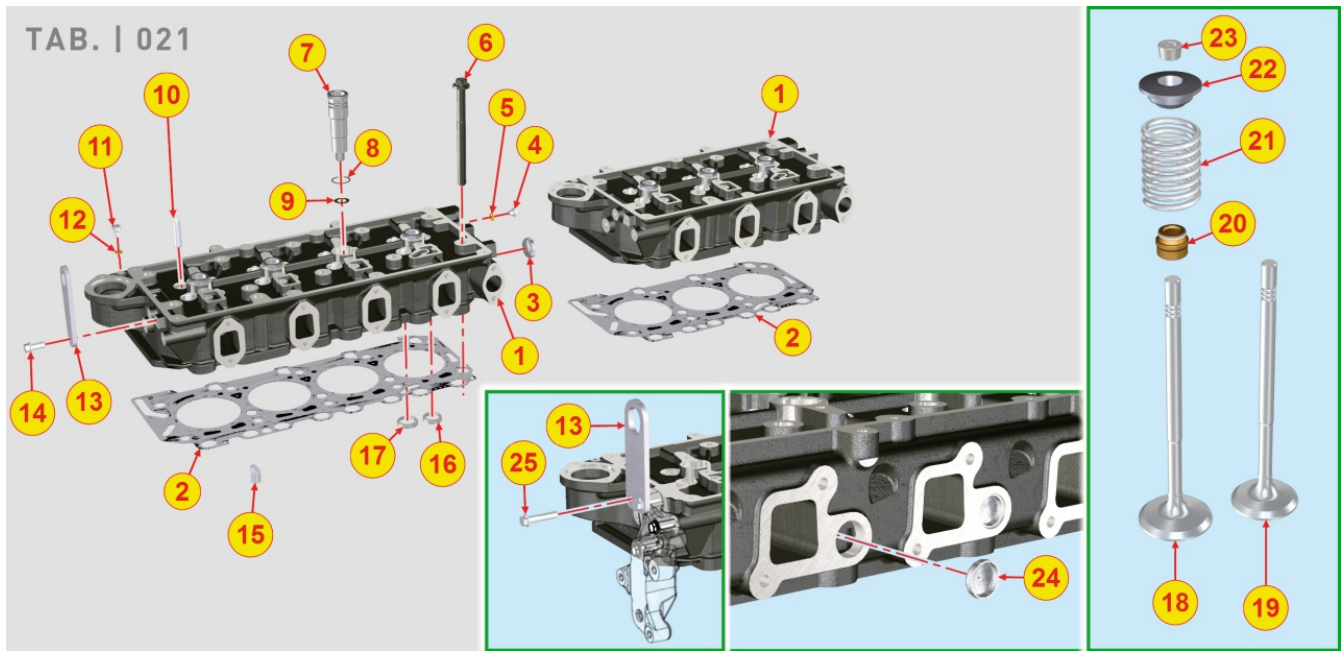

8021700540 - CYLINDER HEAD

Pos	Kit	Included In	Code	Description	Qty	Old Code	Tech. Info
1	(A)		ED0092019660-S	CYLINDER HEAD ASSY KDI2504	1		⚠
2			ED0047310640-S	CYL.HEAD GASKET KDI2504 0,95mm	1		⚠
2			ED0047310650-S	CYL.HEAD GASKET KDI2504 1,05mm	1		⚠
2			ED0047310630-S	CYL.HEAD GASKET KDI2504 0,85mm	1		⚠
3	(A)		ED0089900220-S	PLUG D.30	1		
6			ED0098202660-S	CYLINDER HEAD FIXING SCREW	10		
7	(A)		ED0021101400-S	INJECTOR SLEEVE	4		
8	(A)		ED0012004090-S	O-RING	8		
9	(A)		ED0046701470-S	INJECTOR SLEEVE GASKET	4		
10	(A)		ED0048452830-S	VALVE GUIDE	16		
11			ED0090800370-S	TAPPO DISAREAZIONE	1		
12			ED0046700010-S	COPPER WASHER D10/6.2 1THK	1		
13			ED0085464680-S	BRACKET	2		⚠
14			ED0017701110-S	FLG.HEX HEAD SCREW M8X18	4		⚠
15			ED0019705140-S	THIMBLE	3		
16	(A)		ED0080003480-S	EXHAUST VALVE SEAT	8		
17	(A)		ED0080003470-S	INTAKE VALVE SEAT	8		
18	(A)			803670...0			
19	(A)			803670...0			
20	(A)			803670...0			
21	(A)			803670...0			
22	(A)			803670...0			
23	(A)			803670...0			
24	(A)		ED0090801080-S	PLUG	3