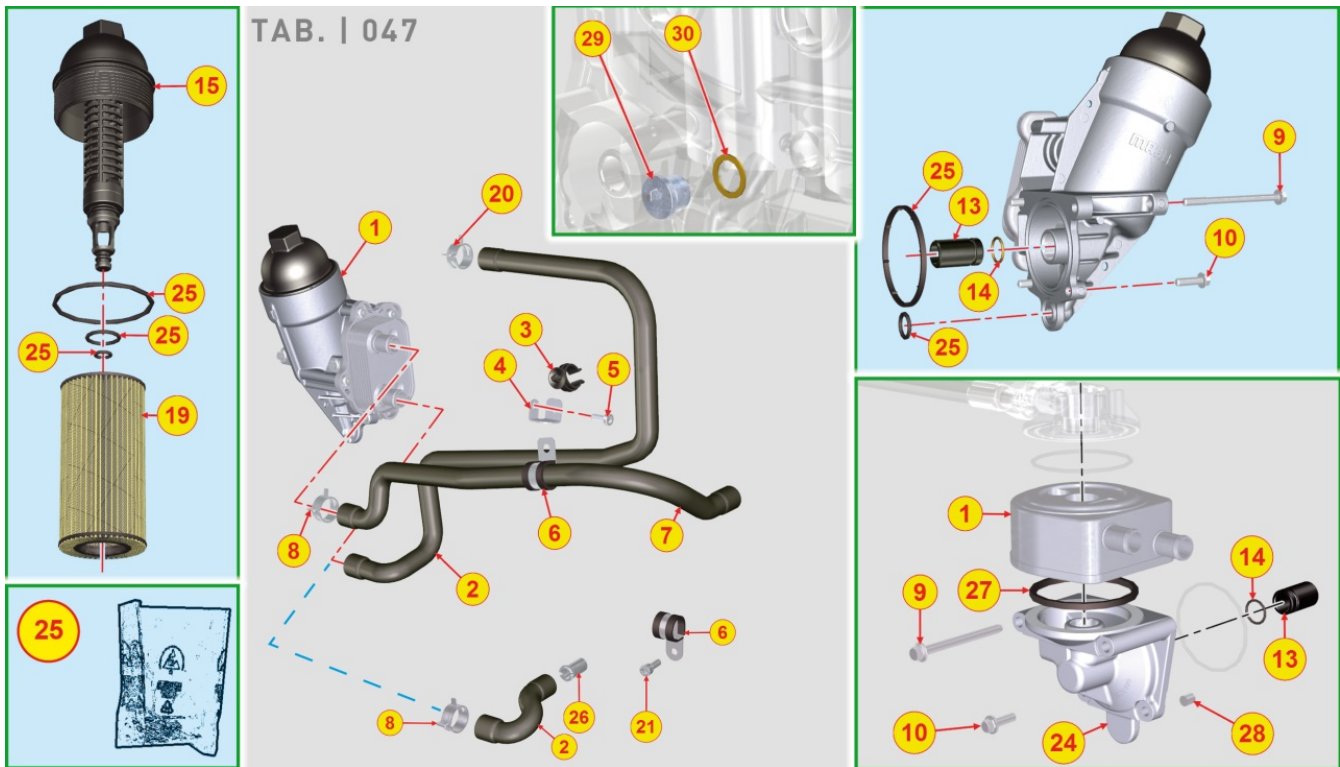

8047700020 - OIL COOLER

Pos	Kit	Included In	Code	Description	Qty	Old Code	Tech. Info
29			ED0090400310-S	HEX PLUG M16X1.5 DIN 908 + ZNB	1		
30			ED0046700190-S	COPPER WASHER D22X16.2 1	1