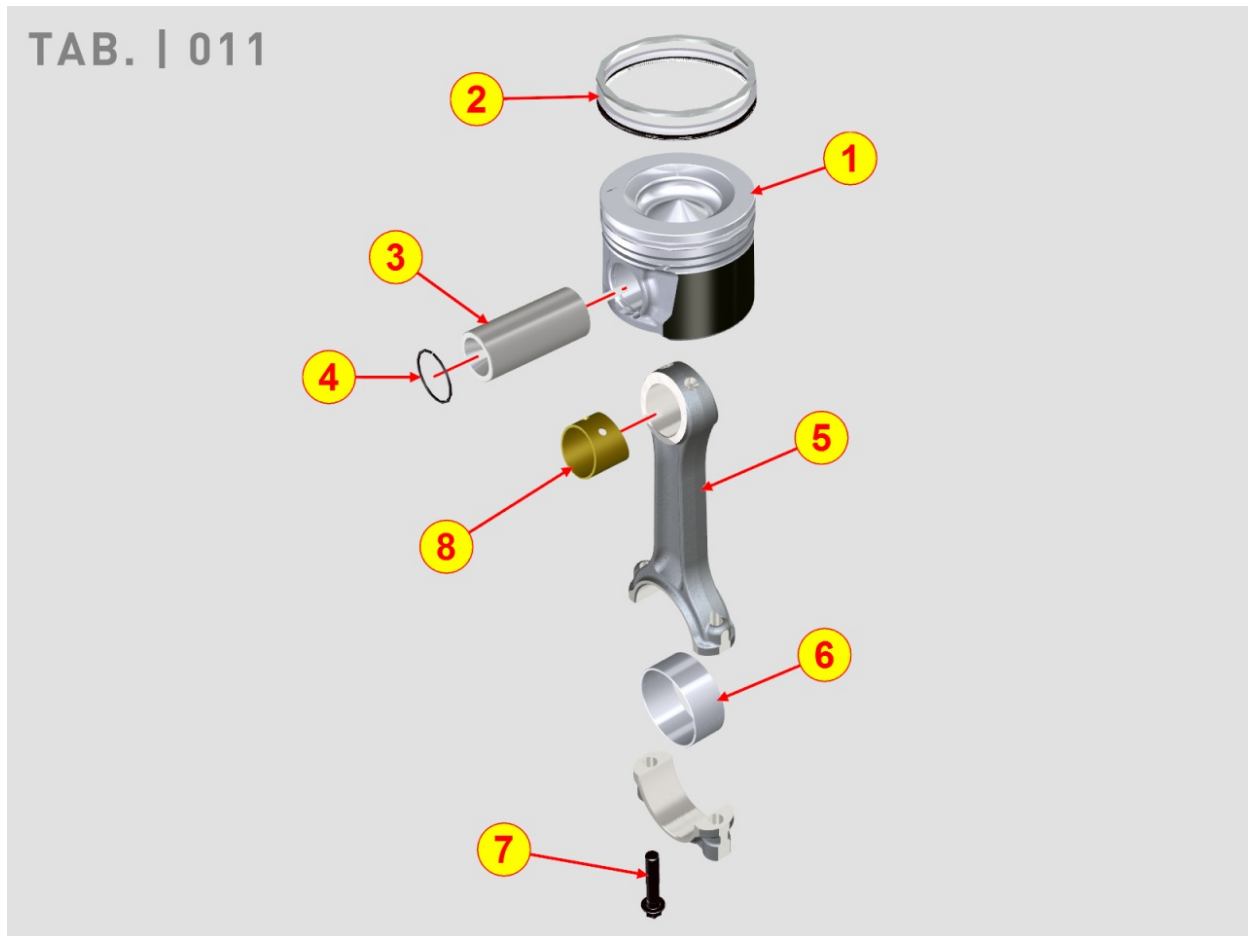

8011700120 - PISTON / CONNECTING ROD

Pos	Kit	Included In	Code	Description	Qty	Old Code	Tech. Info
2		(A)	ED0082112870-S	RINGS SET STANDARD KDI "M"	4		
3		(A)	ED0084801220-S	PIN PISTON	4		
4		(A)	ED0011750970-S	RETAINER RING	8		
5	(B)		ED0015263150-S	CONNECTING ROD	4		
6			ED0016401550-S	CONN. ROD BEARING STANDARD KDI	3/4		
7		(B)	ED0017801810-S	SCREW M10X1X50	6/8		
8		(B)	ED0016300580-S	CONROD SMALL END BUSH	3/4