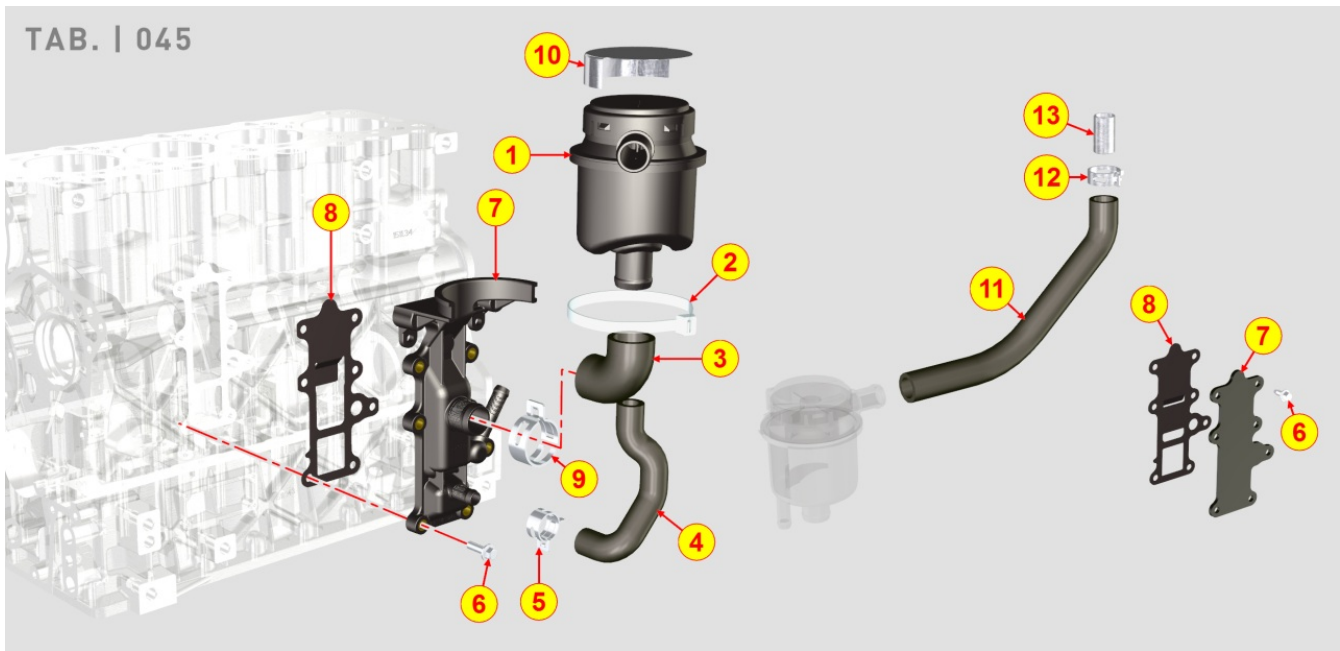

8045700150 - BREATHER SYSTEM

Pos	Kit	Included In	Code	Description	Qty	Old Code	Tech. Info
6			ED0017601300-S	HEX FLANG HEAD SCRE M6X12-8.8+Zn.B	7		
7			ED0063707640-S	BLOW BY CLOSING FLANGE	1		
8			ED0047757490-S	BLOW BY COVER GASKET	1