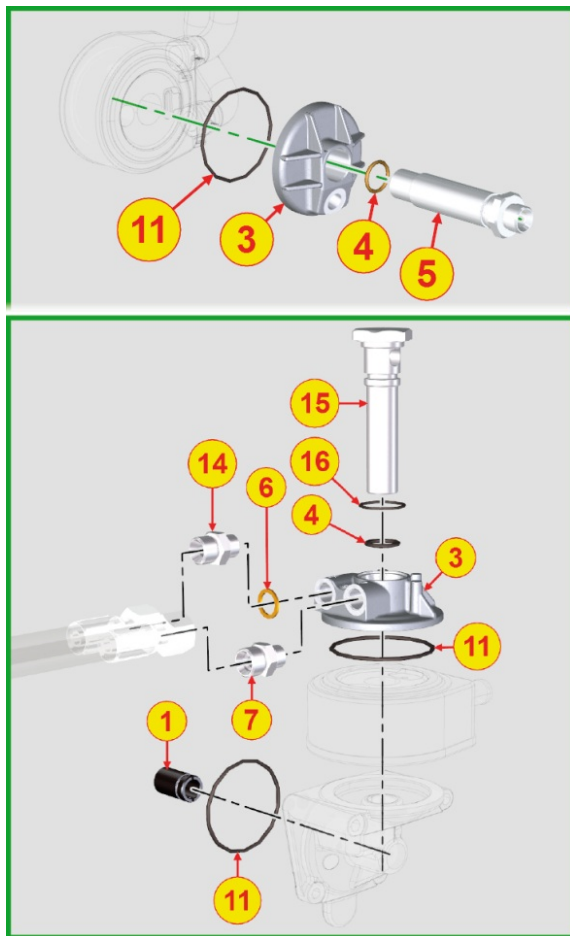

8042700010 - OIL FILTER

Pos	Kit	Included In	Code	Description	Qty	Old Code	Tech. Info
1			ED0072650210-S	OIL FILTER CONNECTION	1		
2			ED0021752800-S	OIL FILTER CARTRIDGE K	1