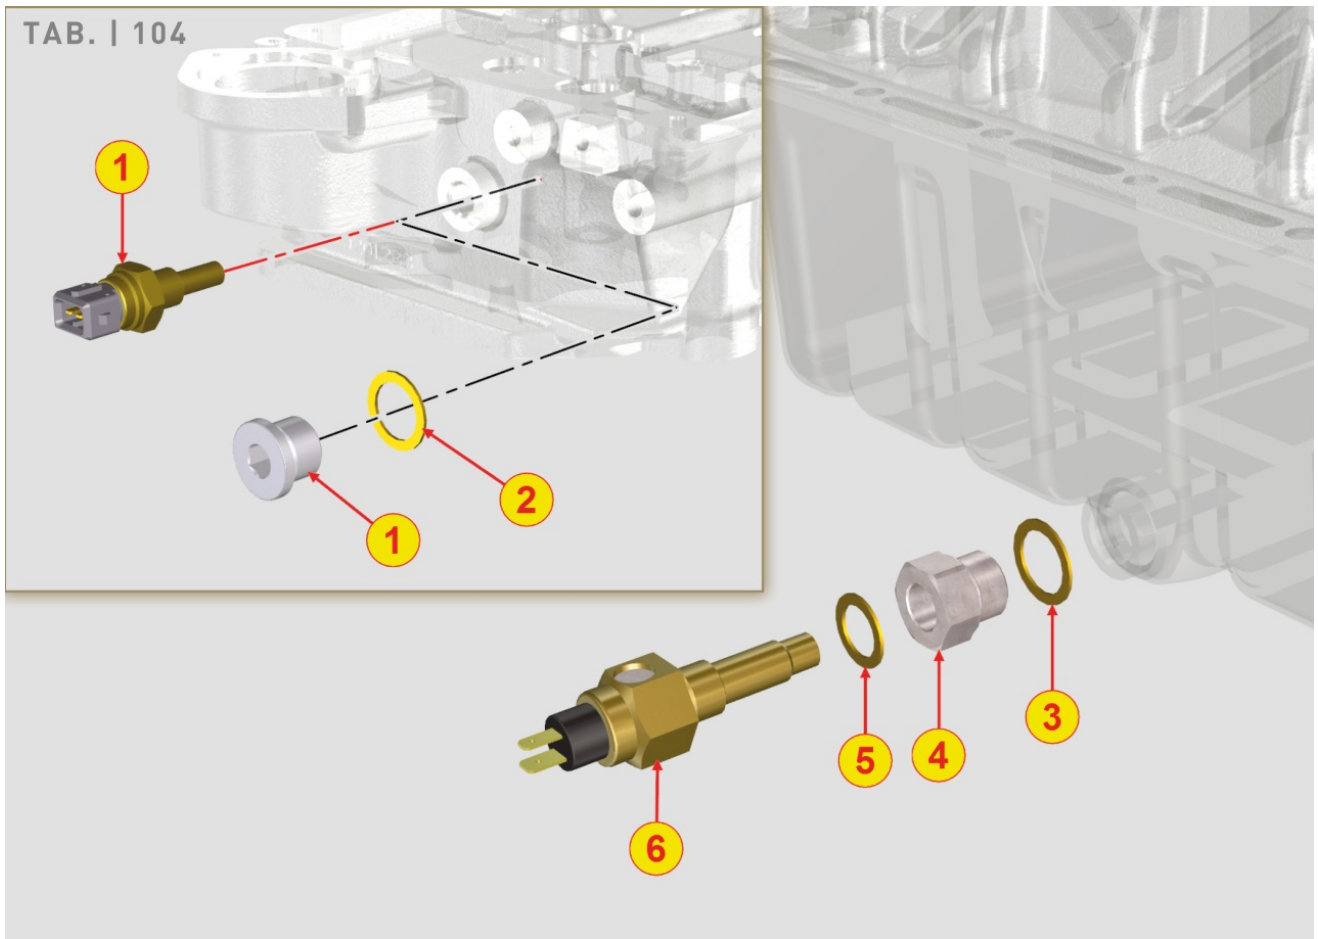

8104700020 - TEMPERATURE SENSORS

Pos	Kit	Included In	Code	Description	Qty	Old Code	Tech. Info
1			ED0091955490-S	THERMISTOR	1