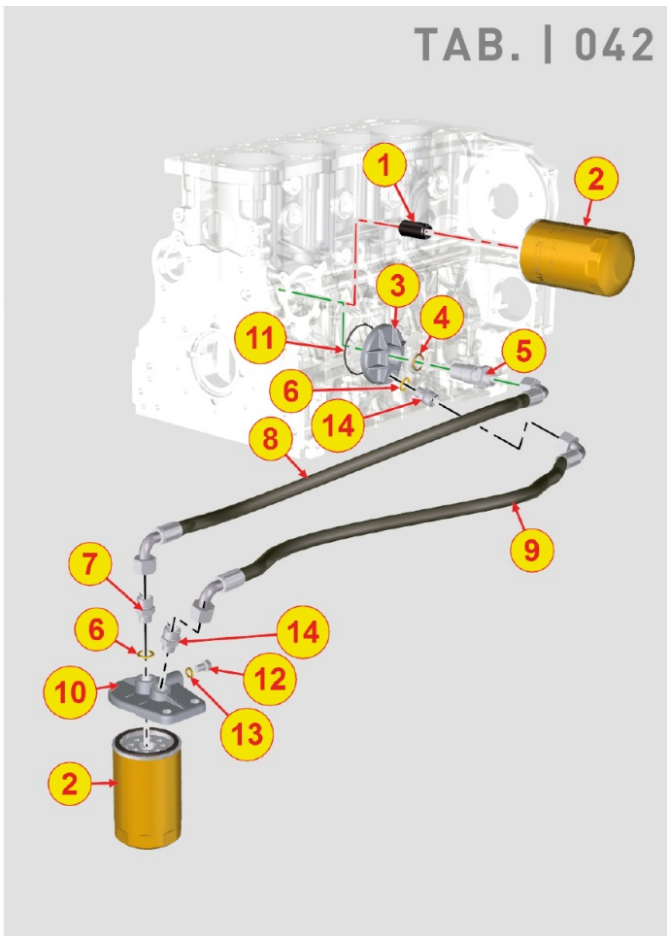

8042700010 - OIL FILTER

Pos	Kit	Included In	Code	Description	Qty	Old Code	Tech. Info
1			ED0072650210-S	OIL FILTER CONNECTION	1		
2			ED0021752800-S	OIL FILTER CARTRIDGE K	1