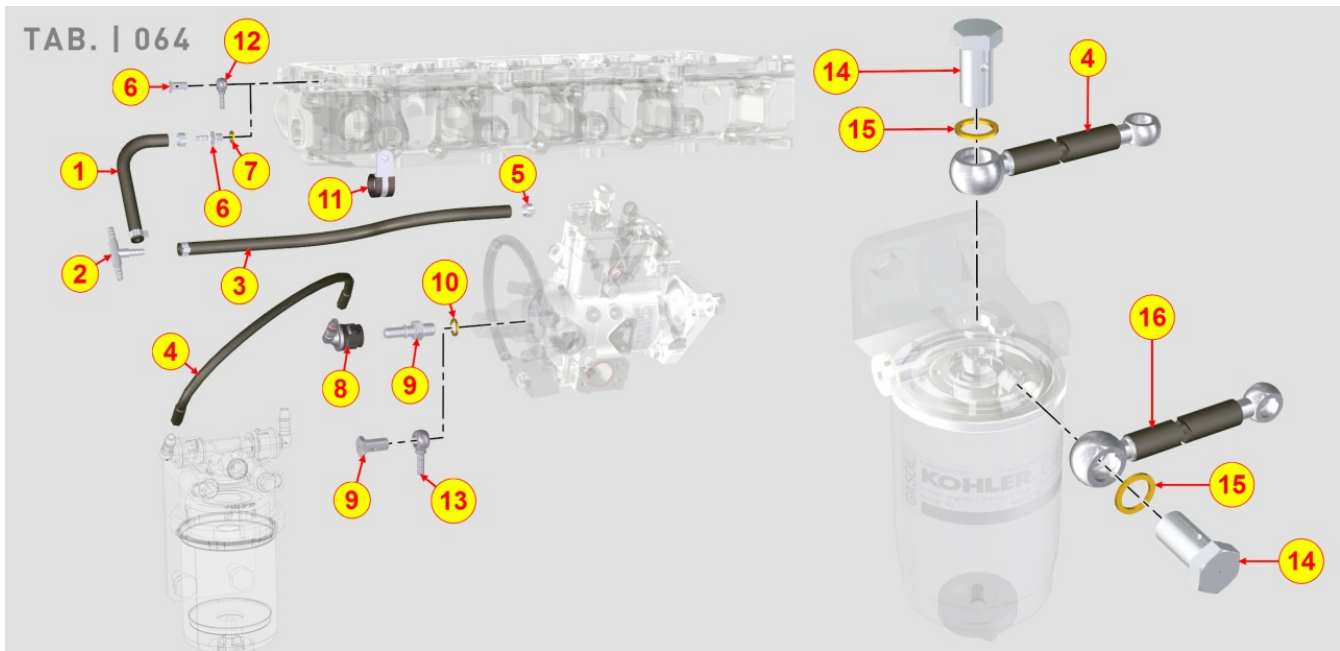

8064700070 - FUEL LINES

Pos	Kit	Included In	Code	Description	Qty	Old Code	Tech. Info
6			ED0072702720-S	BANJO UNION ON PUMP INJECTION	1		
7			ED0046700580-S	COPPER WASHER 8,2X12X1,5	1		
9			ED0072702980-S	UNION	1		
10			ED0046700600-S	COPPER WASHER	1