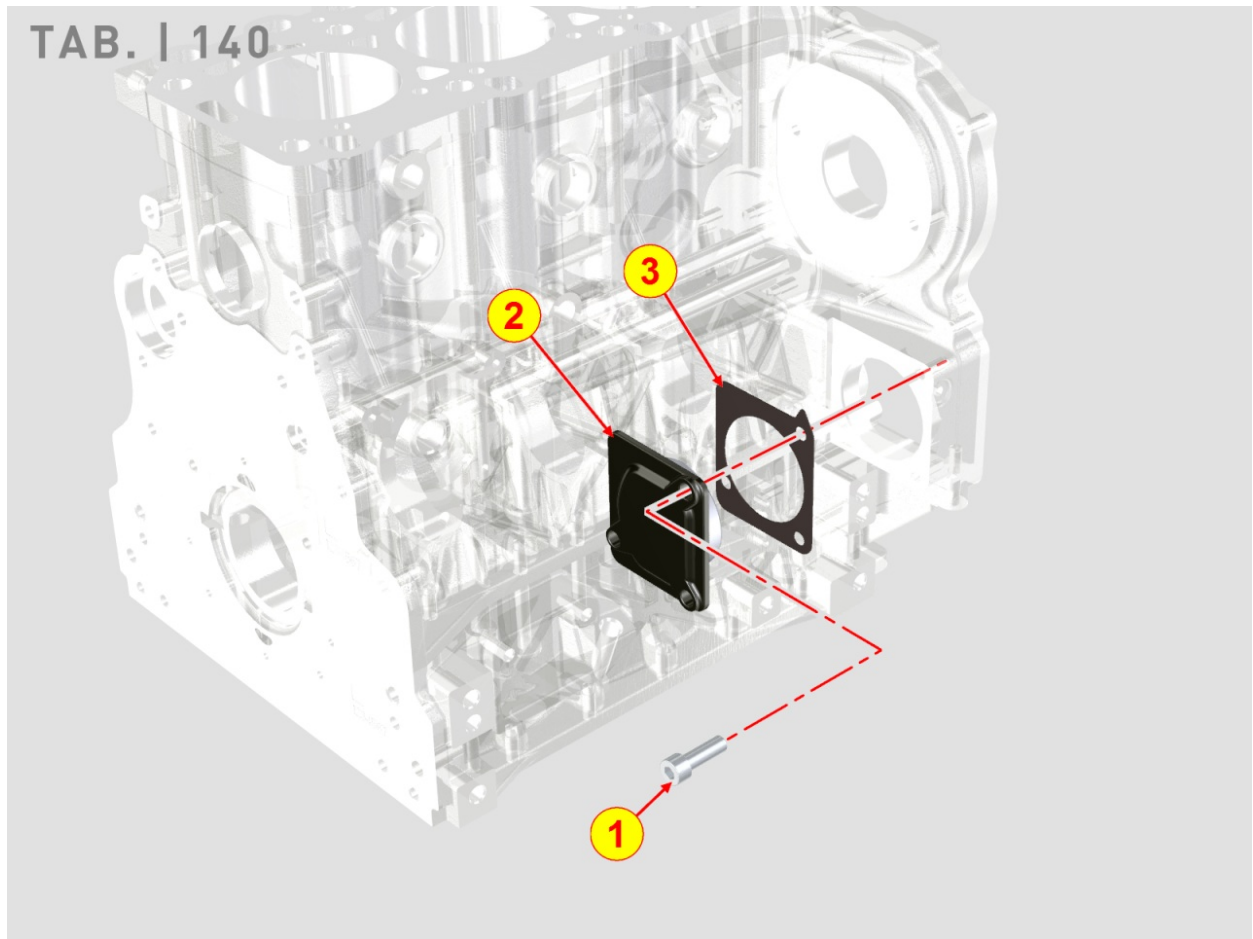

8140700010 - 3rd PTO

Pos	Kit	Included In	Code	Description	Qty	Old Code	Tech. Info
1			ED0097304670-S	CYL.HE.SOC.SCREW M8X25 DRI-LO	3		
2			ED0026500670-S	MACHINED 3PTO COVER	1		
3			ED0045802550-S	3RD PTO GASKET	1