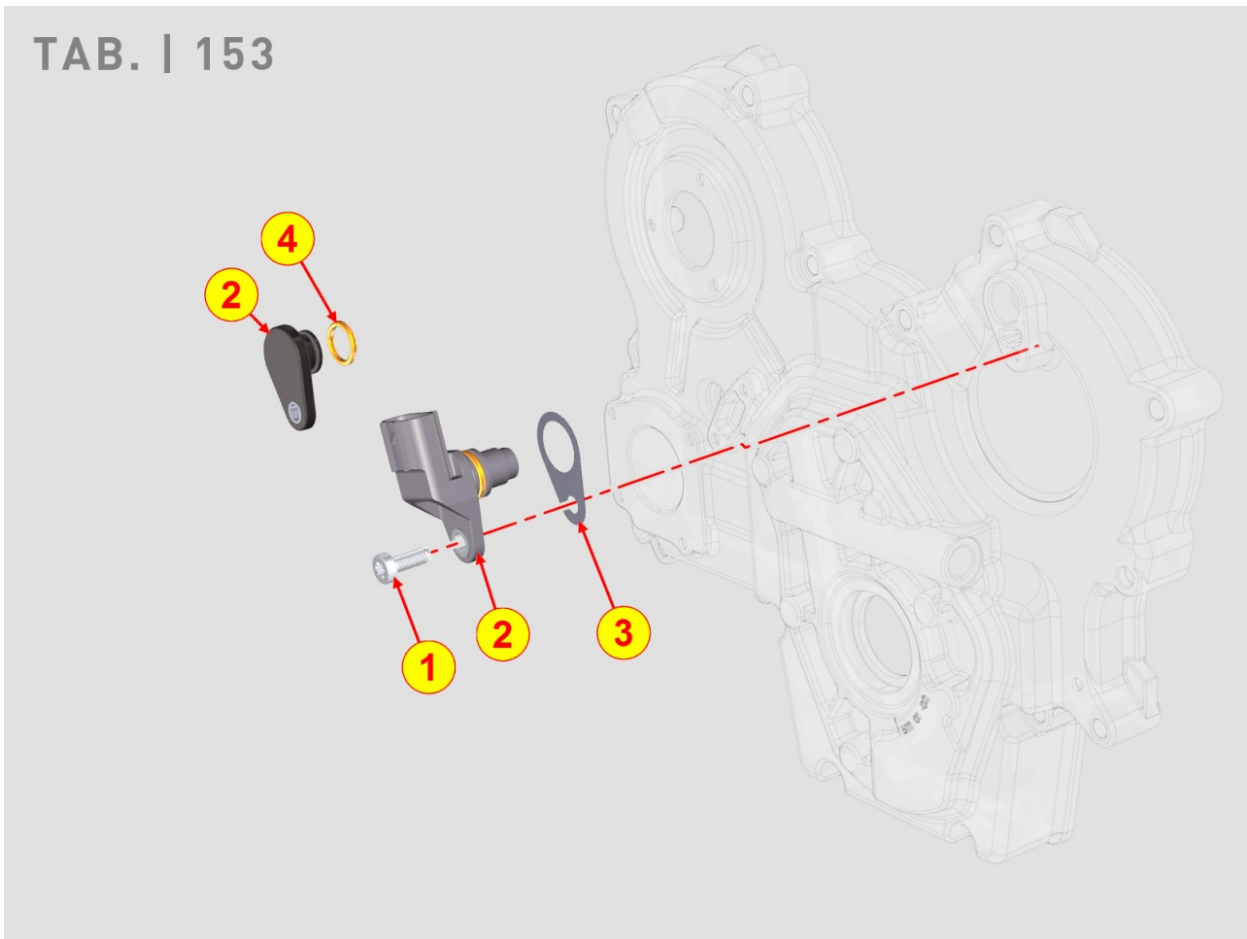

8153700010 - PHASE SENSOR

TAB. | 153

Pos	Kit	Included In	Code	Description	Qty	Old Code	Tech. Info
1			ED0097610460-S	SELF TAPPING SCREW M6X20	1		
2	(A)		ED0038000740-S	PLUG CLOSING SENSOR HOLE ASSY	1