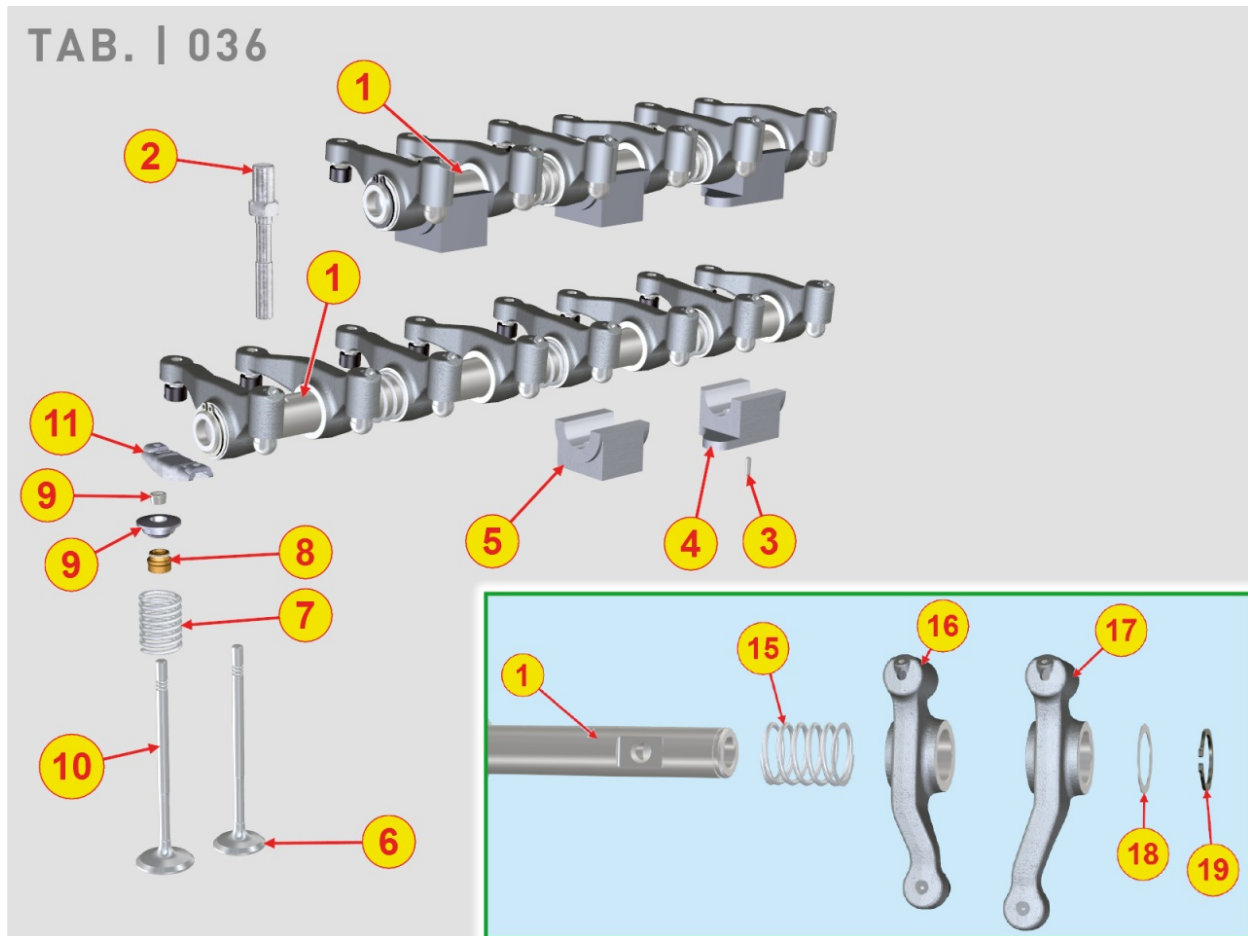

8035700160 - CAMSHAFT

Pos	Kit	Included In	Code	Description	Qty	Old Code	Tech. Info
1			ED0014100010-S	PUSHROD	8		
2			ED0072151820-S	TAPPET	8		
3			ED0010100390-S	KDI2504 MACHINED CHILLED CAMS.	1		
4			ED0022000020-S	KEY	1		
5			ED0012400570-S	ANELLO SEEG./SNAP R. N 10	1		
6			ED0017801040-S	BOLT	1		

8036700230 - ROCKER ARMS / VALVES

Pos	Kit	Included In	Code	Description	Qty	Old Code	Tech. Info
1	(A)		ED0060452130-S	ROCKER ARM ASSY KDI2504	1		
2			ED0017702250-S	EXHAGON HEAD SCREW M8X50	4		
3		(A)		pos. 1			
4		(A)		pos. 1			
5		(A)		pos. 1			
6			ED0096851910-S	EXHAUST VALVE	8		
7			ED0057551850-S	SPRING	16		
8			ED0012611300-S	SEAL RING	16		
9			ED0064101450-S	RETAINER ASS.Y KDI	12/16		
10			ED0096521970-S	INLET VALVE	8		
11			ED0021831240-S	VALVE BRIDGE	8		
15		(A)	ED0056150170-S	ROCKER ARM SHAFT SPRING	3		
16		(A)	ED0015413320-S	EXHAUST ROCKER ARM	4		⚠
17		(A)	ED0015413310-S	INTAKE ROCKER ARM	4		⚠
18		(A)	ED0077012830-S	ROCKER ARM PIN WASHER	2		
19		(A)	ED0012401020-S	SEEGER RING	2		