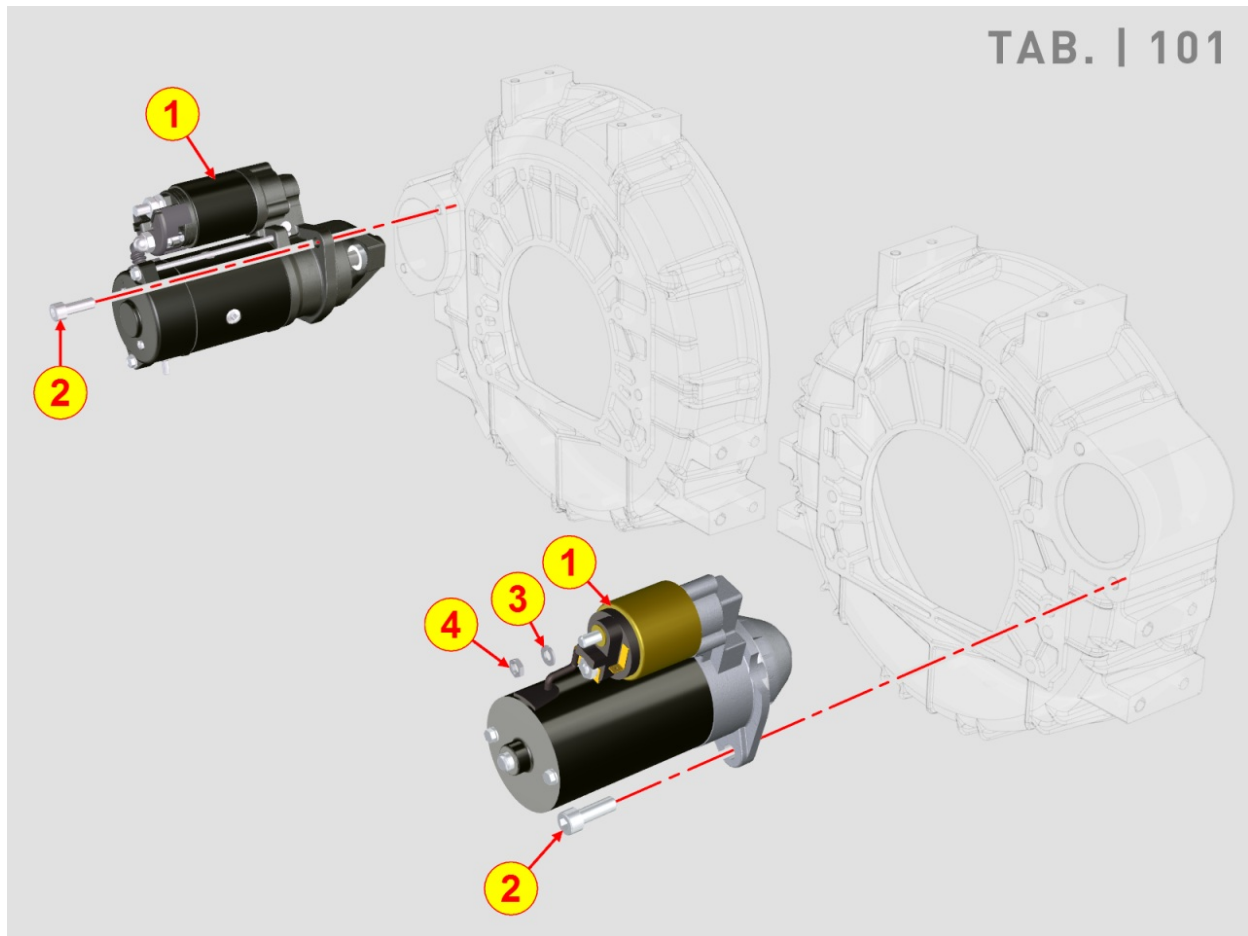

8101700010 - STARTING MOTOR

Pos	Kit	Included In	Code	Description	Qty	Old Code	Tech. Info
1			ED0058402810-S	STARTING MOTOR	1		
2			ED0097300450-S	VITE TCEI 10X30-5931-12.9+dac	2		
3			ED0075650070-S	SPRING WASHER D14.2/8.2	1		
4			ED0032400180-S	HEX NUT M8 1.25P STEEL 8	1