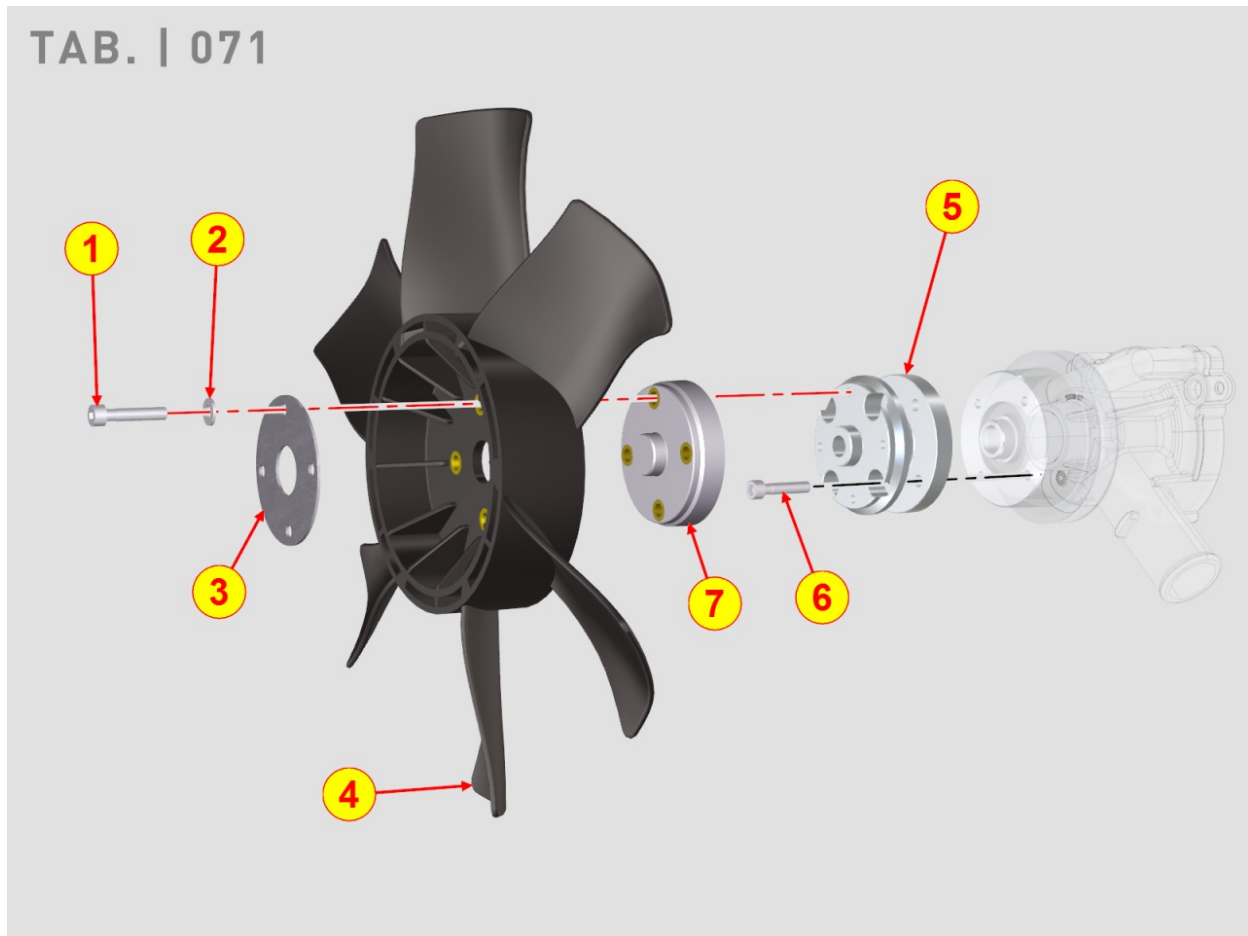

8071700040 - COOLING FAN

Pos	Kit	Included In	Code	Description	Qty	Old Code	Tech. Info
1			ED0097320780-S	SOC HEAD CAP SCR M6X25 8.8	4		
3			ED0062751470-S	FAN PLATE	1		
4			ED0097183240-S	PUSHER FAN D.350 BLACK	1