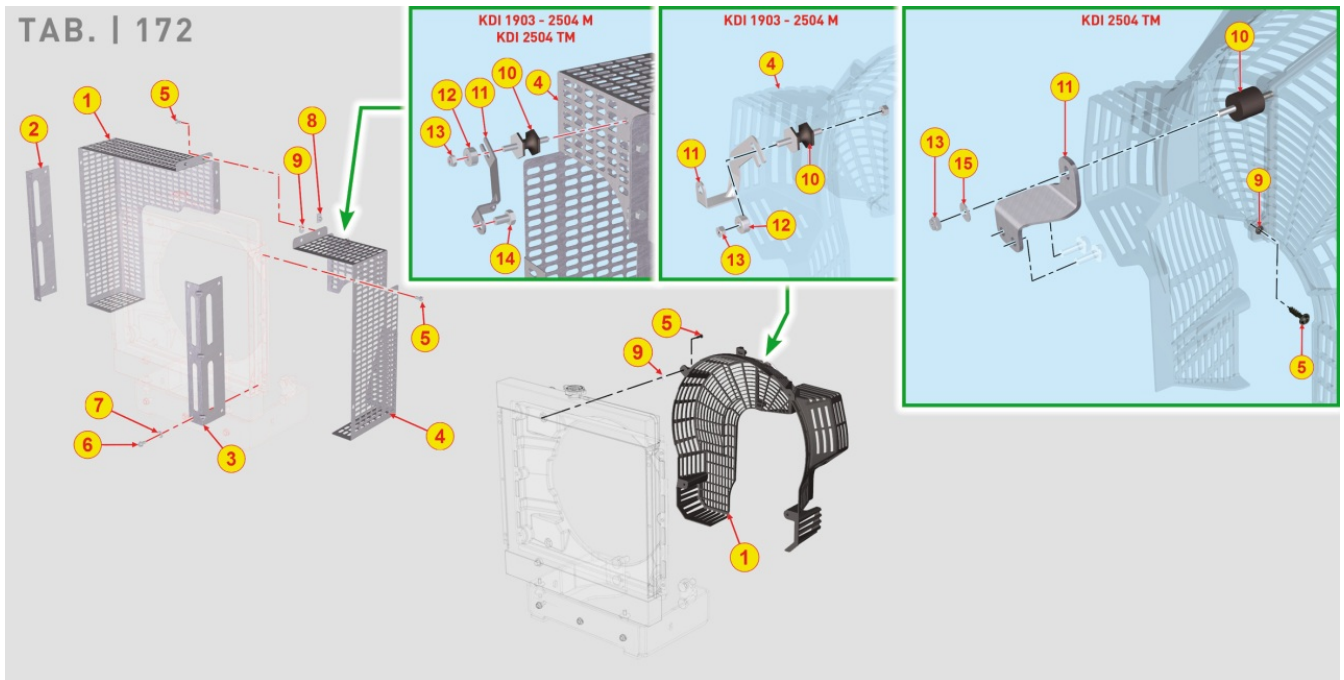

8172700110 - FAN GUARD

Pos	Kit	Included In	Code	Description	Qty	Old Code	Tech. Info
1			ED0069278590-S	COMPLETE FAN PROTECTION	1		
5			ED0098202560-S	SELF THREAD SCREW M6X20	6		⚠
9			ED0012004360-S	OR 3014(3.63X2.62)	6		⚠
10			ED0086362630-S	VIBRATION ISOLATOR	1		⚠
11			ED0085464800-S	BRACKET	1		
12			ED0035262240-S	SPACER 6,5x18x8	1		⚠
13			ED0032030480-S	NUT M 6X1 H=5,5 ACC.6S+ ZN.b	1