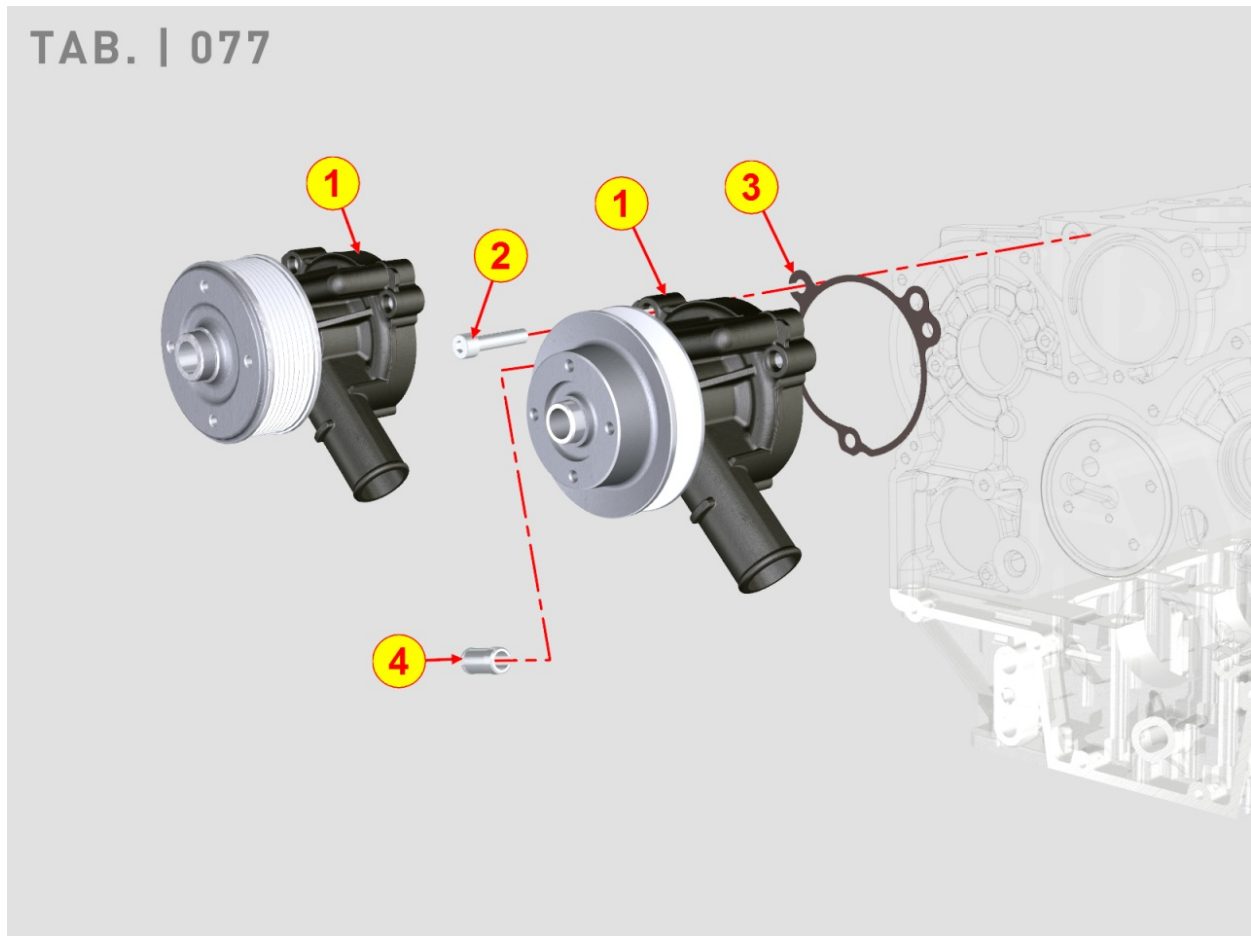

8077700230 - COOLANT PUMP

Pos	Kit	Included In	Code	Description	Qty	Old Code	Tech. Info
1	A		ED0065845310-S	WATER PUMP ASS.Y KDI "M"	1		
2			ED0097320630-S	SOC HEAD CAP SCR M8X35L 8.8	3		
3		(A)	ED0045802460-S	WATER PUMP GASKET	1		
4			ED0089650960-S	MRPARED PLUG M16x1,5 DRI-LOC DIN906	1