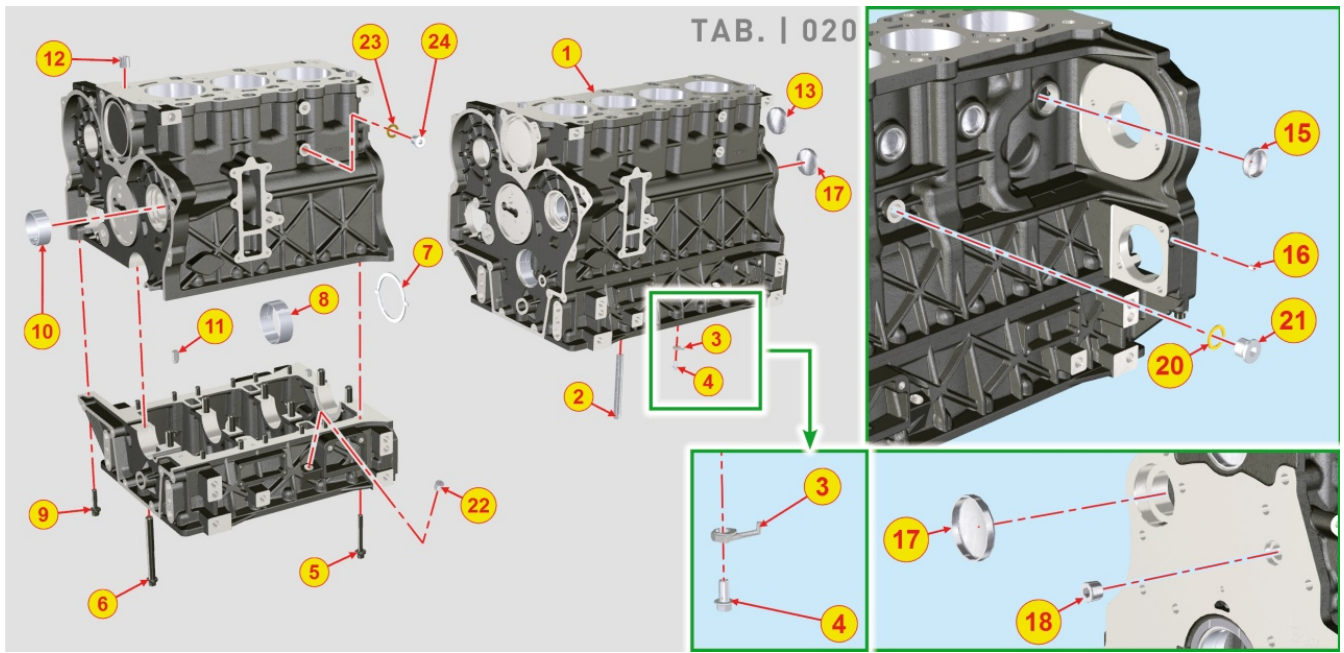

8020700280 - CRANKCASE

Pos	Kit	Included In	Code	Description	Qty	Old Code	Tech. Info
0			ED0082051330-S	CRANKCASE GASKET SET KDI 1903/2504	1		
1	A		ED0015113680-S	CRANKCASE	1		
2			ED0095801170-S	BLOW BY PIPE	1		
5		(A)	ED0097660040-S	CRANKCASE FIXING TORX SCREW	16		
6		(A)	ED0097660030-S	CRANKCASE FIXING TORX SCREW	10		
7			ED0012572800-S	THRUST WASHER STANDARD KDI	2		
8			ED0016112630-S	BEARING STANDARD KDI	4/5		
9		(A)	ED0097660050-S	CRANKCASE FIXING TORX SCREW	1		
10		(A)	ED0015801670-S	BUSHING	1		
11		(A)	ED0084001560-S	LOCKPIN	2		
12			ED0019701410-S	SLEEVE	2		
13		(A)	ED0089900730-S	D.40 CAP	1		
15		(A)	ED0089900220-S	PLUG D.30	4		
16		(A)	ED0090801320-S	PLUG AVSEAL D6 02961-00607	2		
17			ED0089900540-S	PLUG	2		
18			ED0089650970-S	CAP M14x1,5	1		
19		(A)	ED0019704560-S	BUSSOLA/SLEEVE N 10	2		
20			ED0046700190-S	COPPER WASHER D22X16.2 1	1		
21			ED0090400310-S	HEX PLUG M16X1.5 DIN 908 + ZNB	1		
21		(A)	ED0090150060-S	CAP	1