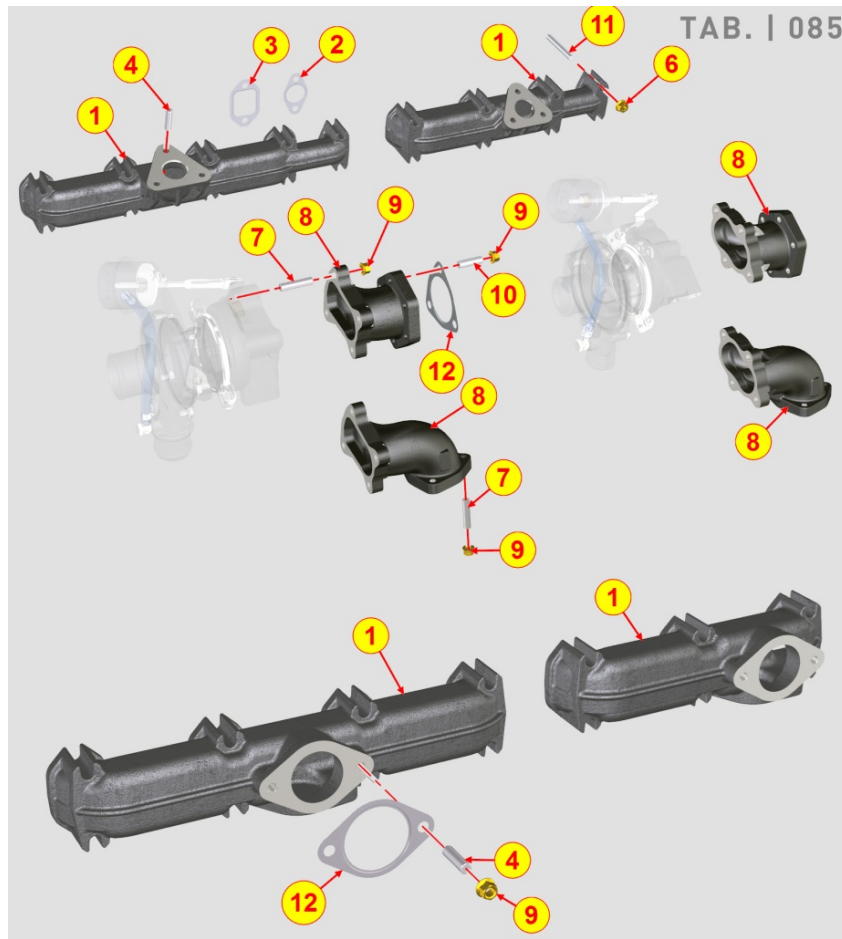

8085700320 - EXHAUST GAS MANIFOLD

Pos	Kit	Included In	Code	Description	Qty	Old Code	Tech. Info
1			ED0024866570-S	EXHAUST MANIFOLD KDI2504M	1		
3			ED0044201260-S	EXHAUST MANIFOLD GASKET	4		
4			ED0067802150-S	STUD 8X1,25X20	2		
6			ED0032402100-S	FLANGED NUT M8X1,25	8		
9			ED0032401630-S	HEX FLANG HEAD NUT M8 RM	2		
11			ED0067802170-S	STUD 8X1,25X55	8		
12			ED0044201320-S	TURBOCHARGER FLANGE GASKET	1