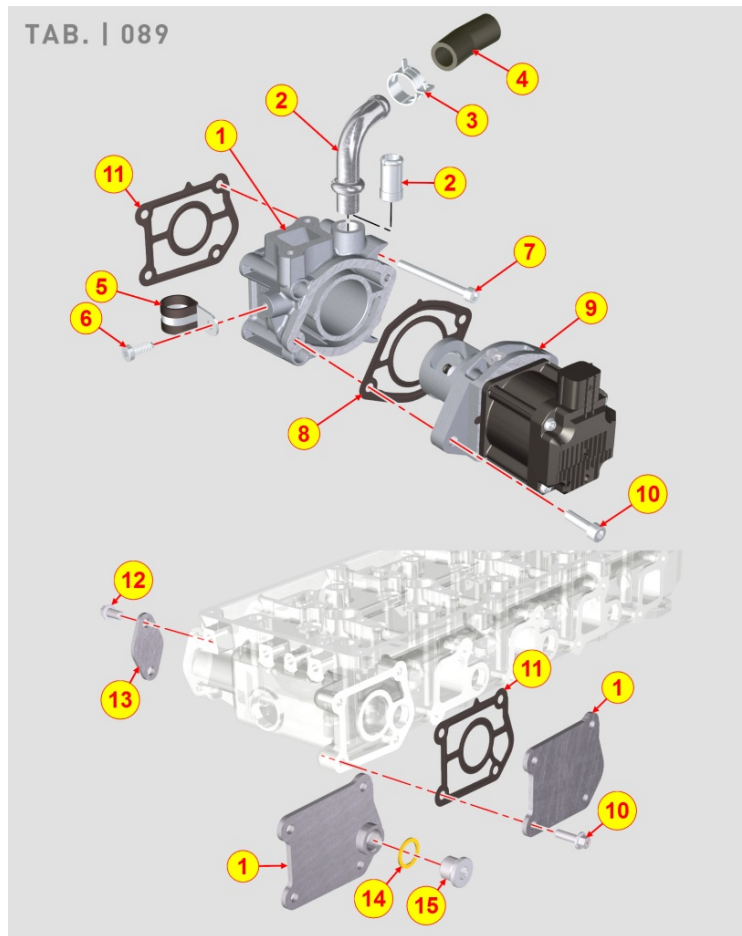

8087700030 - EXHAUST GAS ACCESSORIES

Pos	Kit	Included In	Code	Description	Qty	Old Code	Tech. Info
1			ED0038150130-S	FLANGE	1		
3			ED0044201320-S	TURBOCHARGER FLANGE GASKET	1		

8089700040 - EGR VALVE

Pos	Kit	Included In	Code	Description	Qty	Old Code	Tech. Info
1			ED0063707620-S	EGR LOCKUP FLANGE INTAKE SIDE	1		
2		(A)		Pos. 1			
10			ED0017601310-S	SCREW	4		
11			ED0047600670-S	GASKET	1		
12			ED0017701600-S	HEX FLANG HEAD M8x16-8G+ZN.B	2		
13			ED0063707690-S	EGR LOCKUP FLANGE EXHAUST SIDE	1		