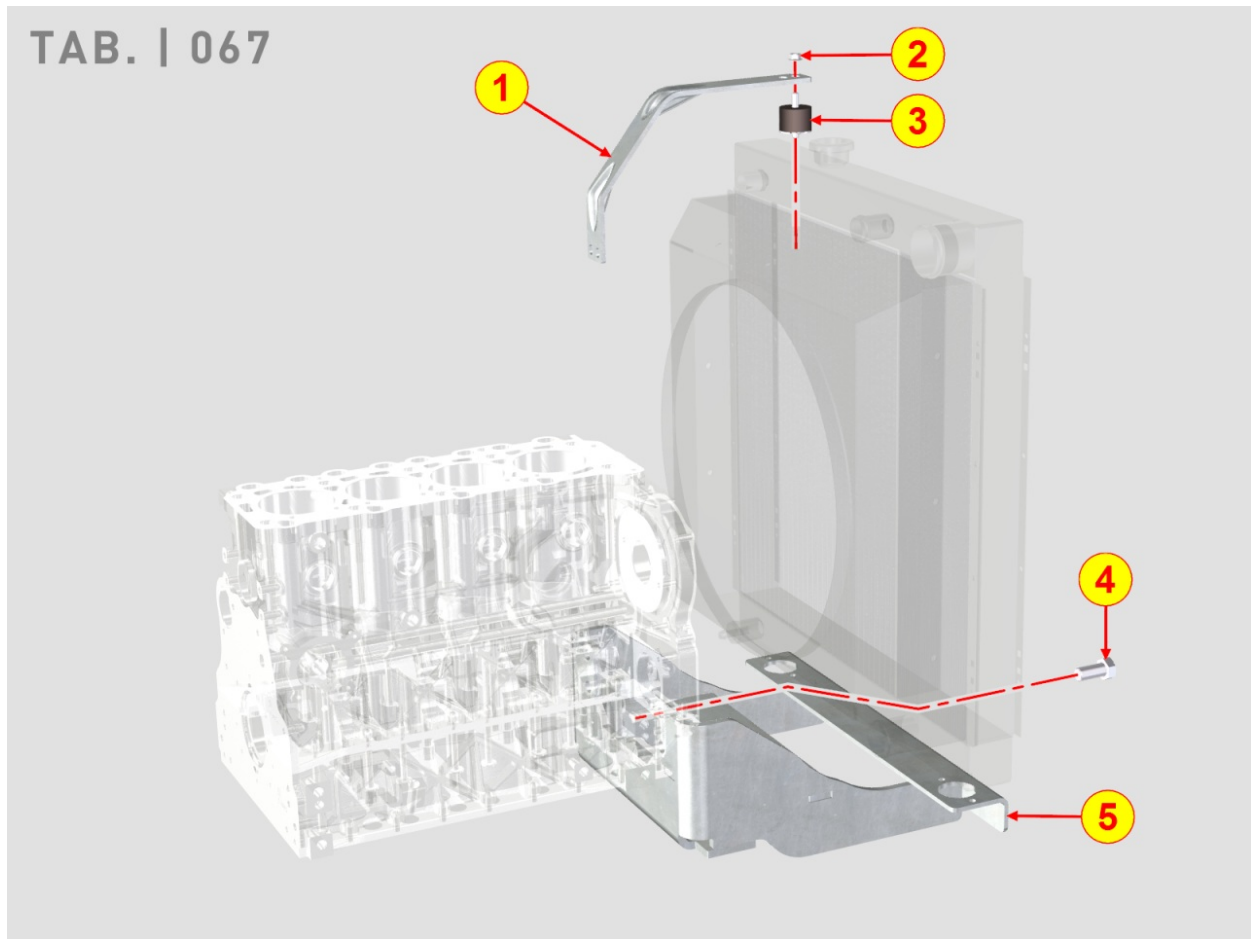

8067700020 - FIXING FOR COOLANT RADIATOR

Pos	Kit	Included In	Code	Description	Qty	Old Code	Tech. Info
4			ED0018050340-S	SCREW TE M16X1,5X30-8G	4		
5			ED0088500730-S	RADIATOR SUPPORT	1