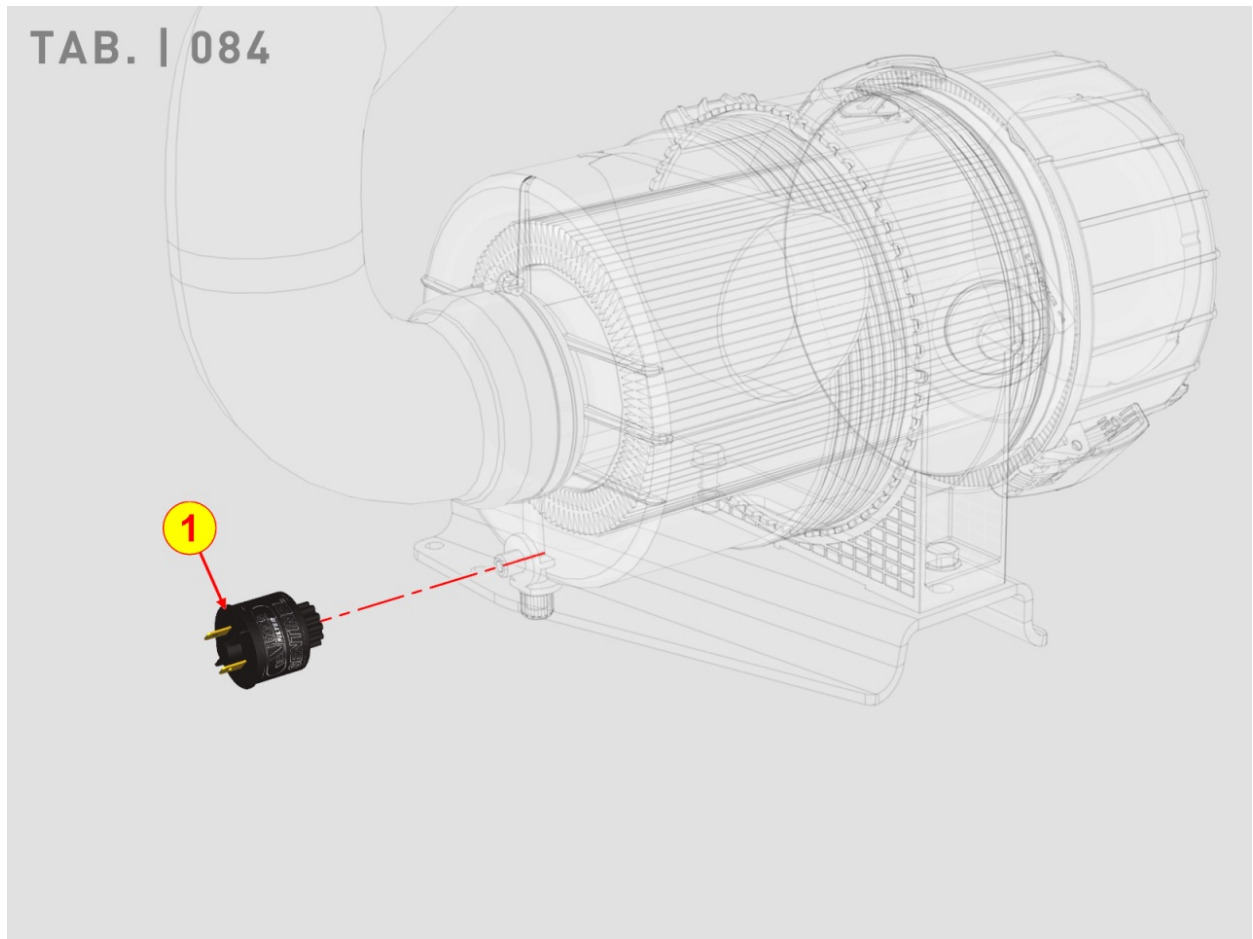

8084700020 - AIR FILTER DUST INDICATOR

Pos	Kit	Included In	Code	Description	Qty	Old Code	Tech. Info
1			ED0083450740-S	CLOGGING INDICATOR	1