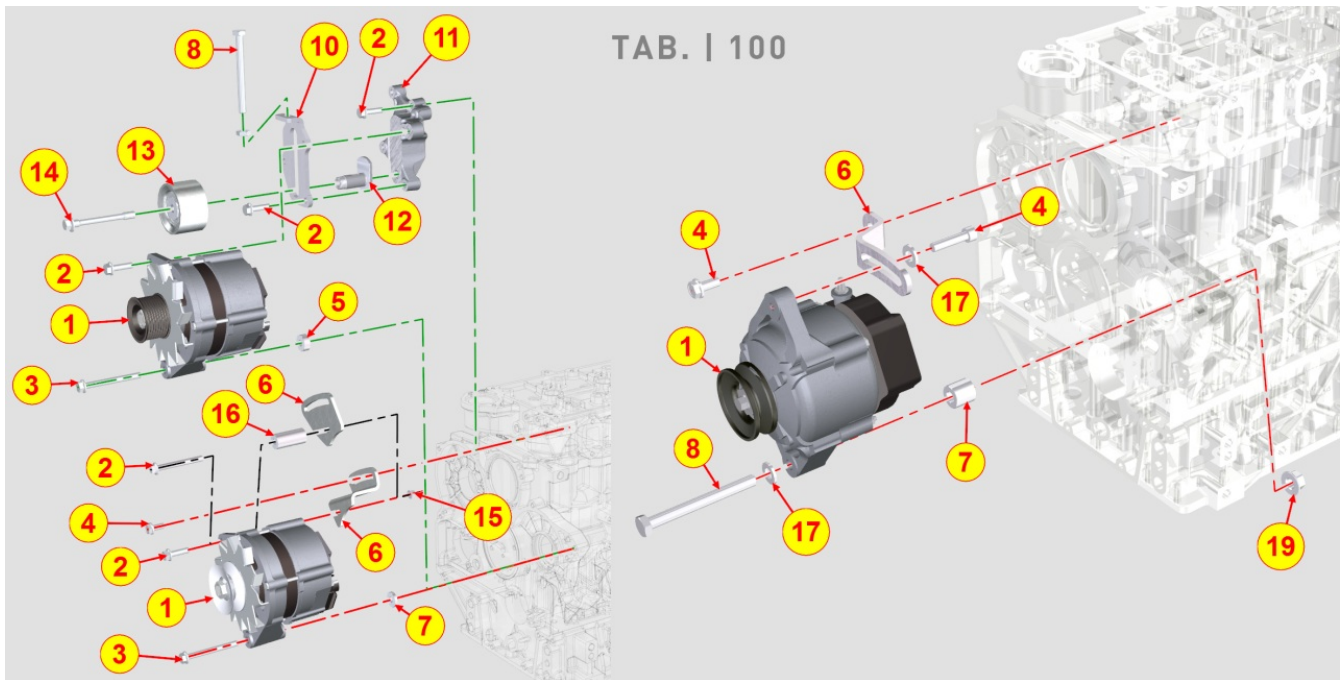

8100700110 - VOLTAGE ALTERNATOR

Pos	Kit	Included In	Code	Description	Qty	Old Code	Tech. Info
1			ED0011574240-S	ALTERNATOR 55A	1		
4			ED0017701500-S	BOLT	2		
6			ED0085463980-S	55A ALTERNATOR BRACKET	1		
7			ED0035276520-S	SPACER FOR EXTERNAL ALTERNATOR	1		
8			ED0017801110-S	BULLONE/BOLT D 10	1		
17			ED0076250220-S	WASHER D.10,5X24X5	1