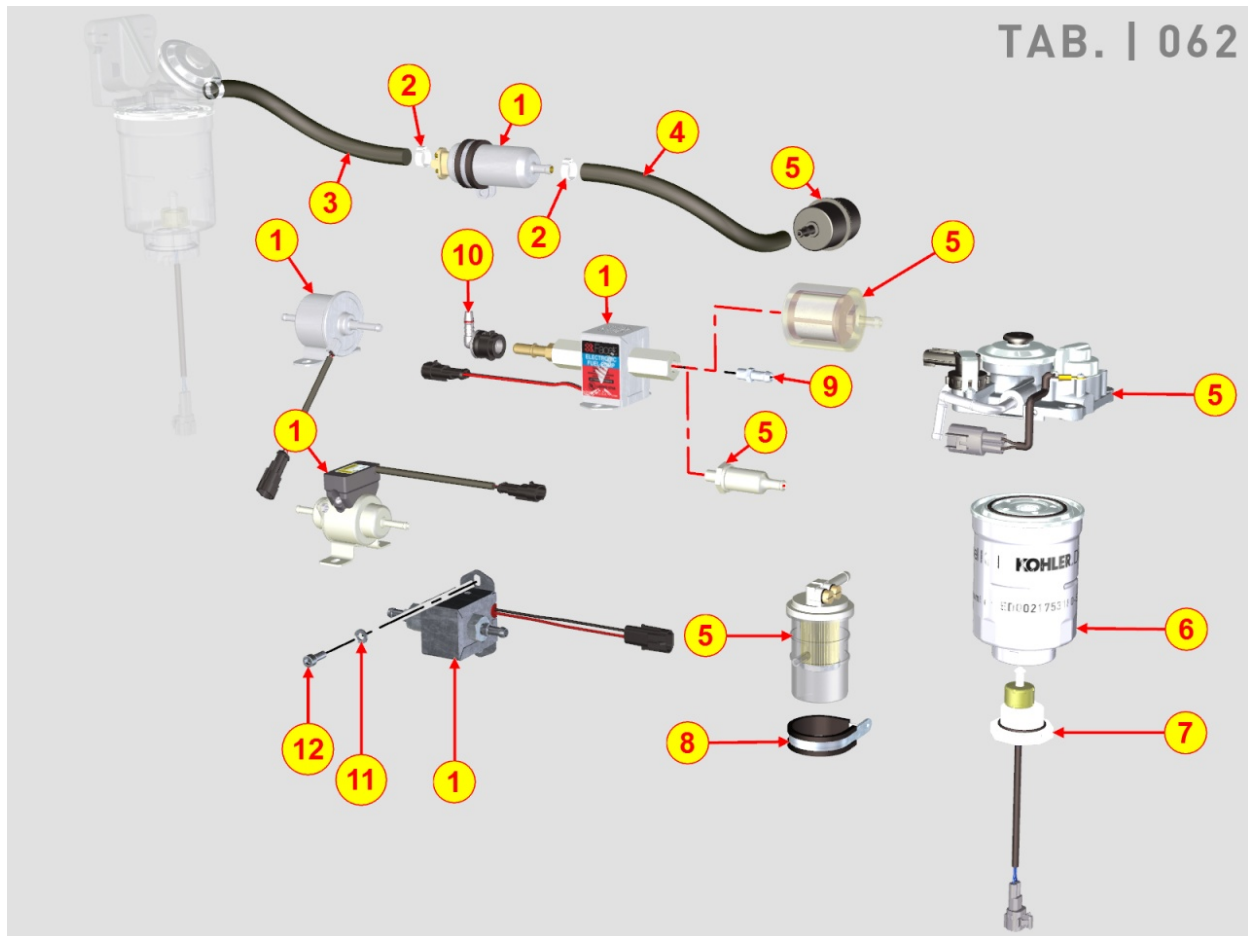

8062700110 - FUEL FEED PUMP

Pos	Kit	Included In	Code	Description	Qty	Old Code	Tech. Info
1	A		ED0065851700-S	ELECTRICAL FUEL PUMP 12V KDI M	1	ED0065850050-S	
5			ED0067270580-S	TRASPARENT PRE-FILTER FBN	1		⚠
8			ED0036172480-S	FASCETTA FISS. FILTRO GASOLIO RUBBER LIN	1		⚠
9		(A)	ED0072703130-S	NICKEL PLATED BARB FUEL FITTING	2		⚠