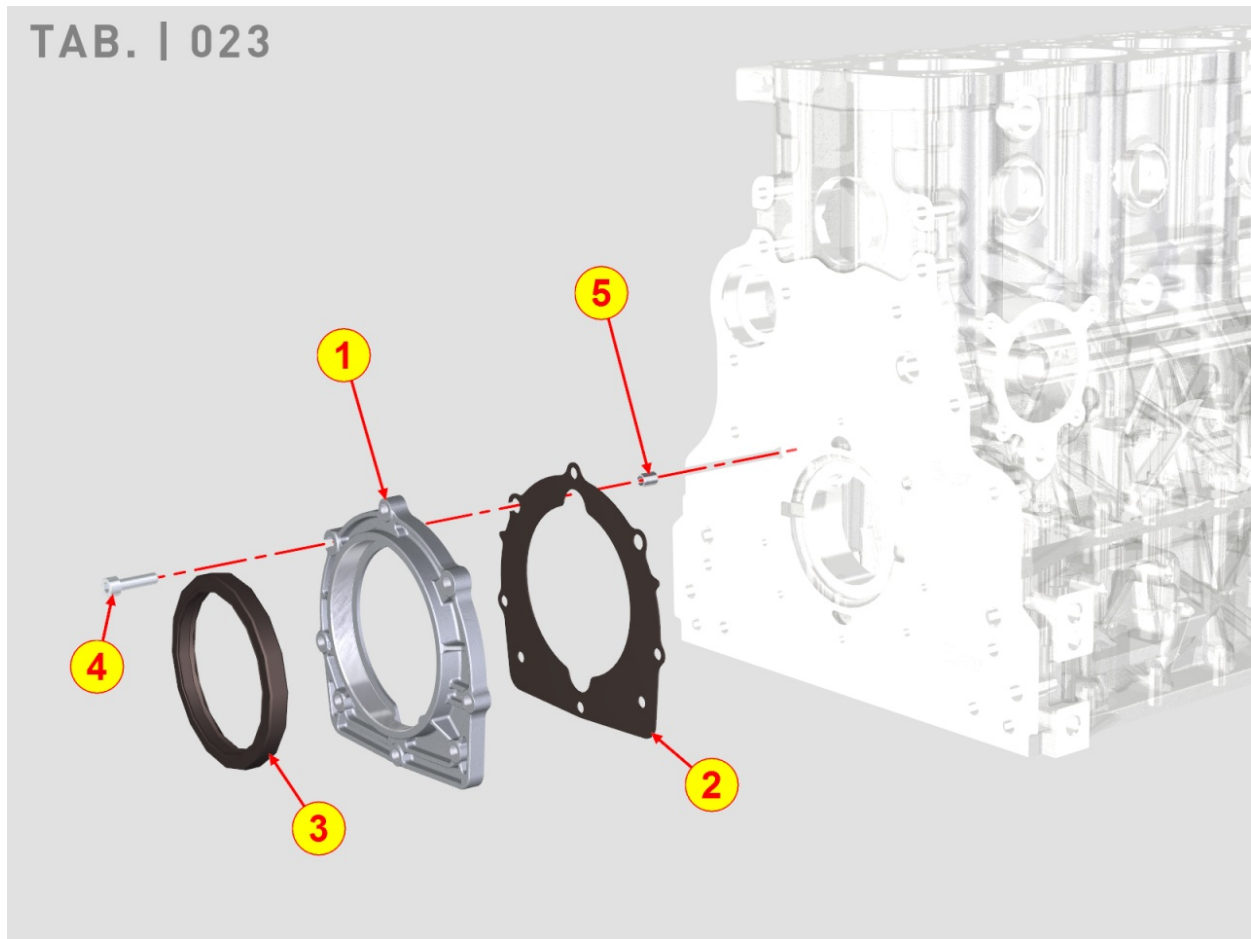

8023700040 - FLYWHEEL SIDE SUPPORT

TAB. | 023

Pos	Kit	Included In	Code	Description	Qty	Old Code	Tech. Info
1	(A)		ED0037901230-S	FLANGE ASS. WITH GASK. KDI	1	ED0037901210-S	
2		(A)	ED0045011690-S	OIL SEAL FLANGE GASKET	1		
3		(A)	ED0012135470-S	OIL SEAL CHO 83X100X10	1		
4			ED00992R0460-S	VITE/SCREW M.6X22 5931 8.8+Zn.b	8		
5			ED0019704560-S	BUSSOLA/SLEEVE N 10	2