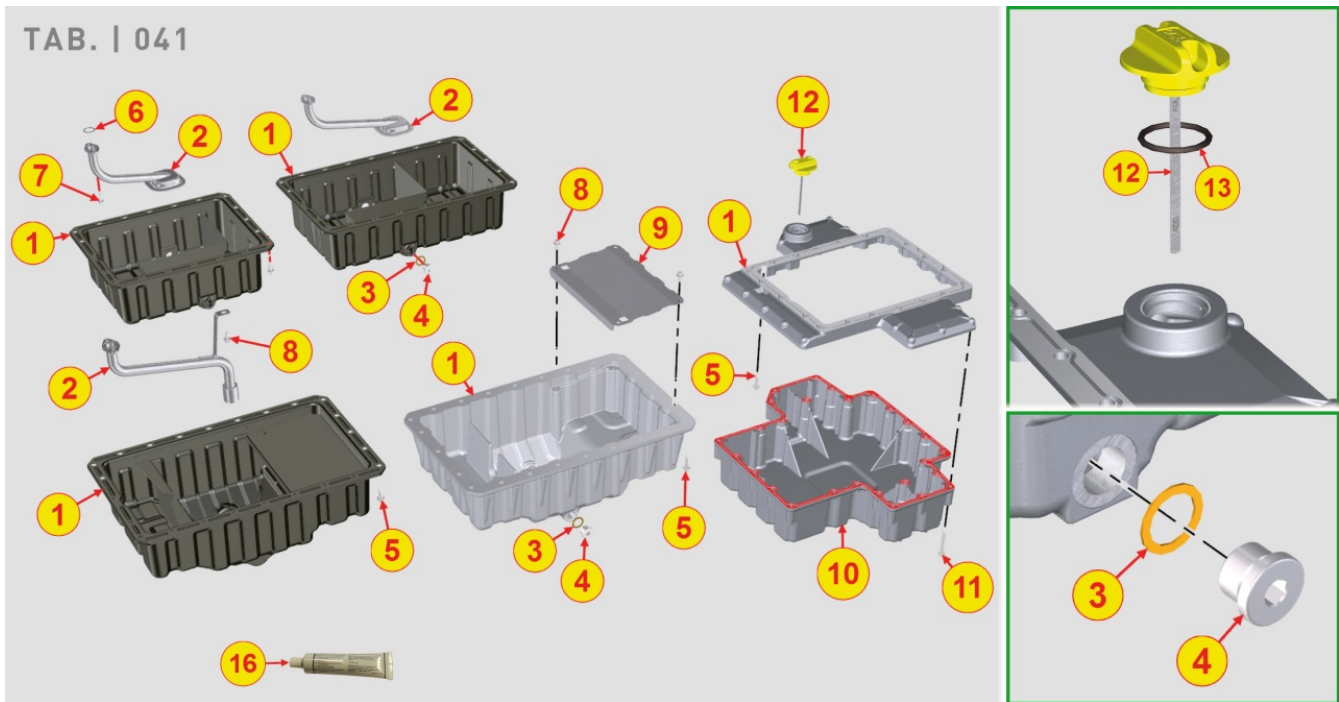

8041700140 - OIL PAN

Pos	Kit	Included In	Code	Description	Qty	Old Code	Tech. Info
1	A		ED0066458680-S	KDI 2504 OIL SUMP ASSY	1		
2			ED0093202280-S	INTAKE PIPE	1		
3		(A)	ED0046700880-S	CUPPER WASHER 18X24X1	2		
4		(A)	ED0090400260-S	PLUG M18x1,5 DIN 908 8.8+ZnB	2		
5			ED0097660060-S	TORX SCREW	24		
6			ED0012002260-S	O RING	1		
7			ED0017601510-S	EXAG,BOLT SCREW M6X16 W.FLANGE	2		
8		(A)	ED0017601960-S	CAPSCREW M6X12	1		
16			ED0047761000-S	GUARN.SILIC/GASKET D	1