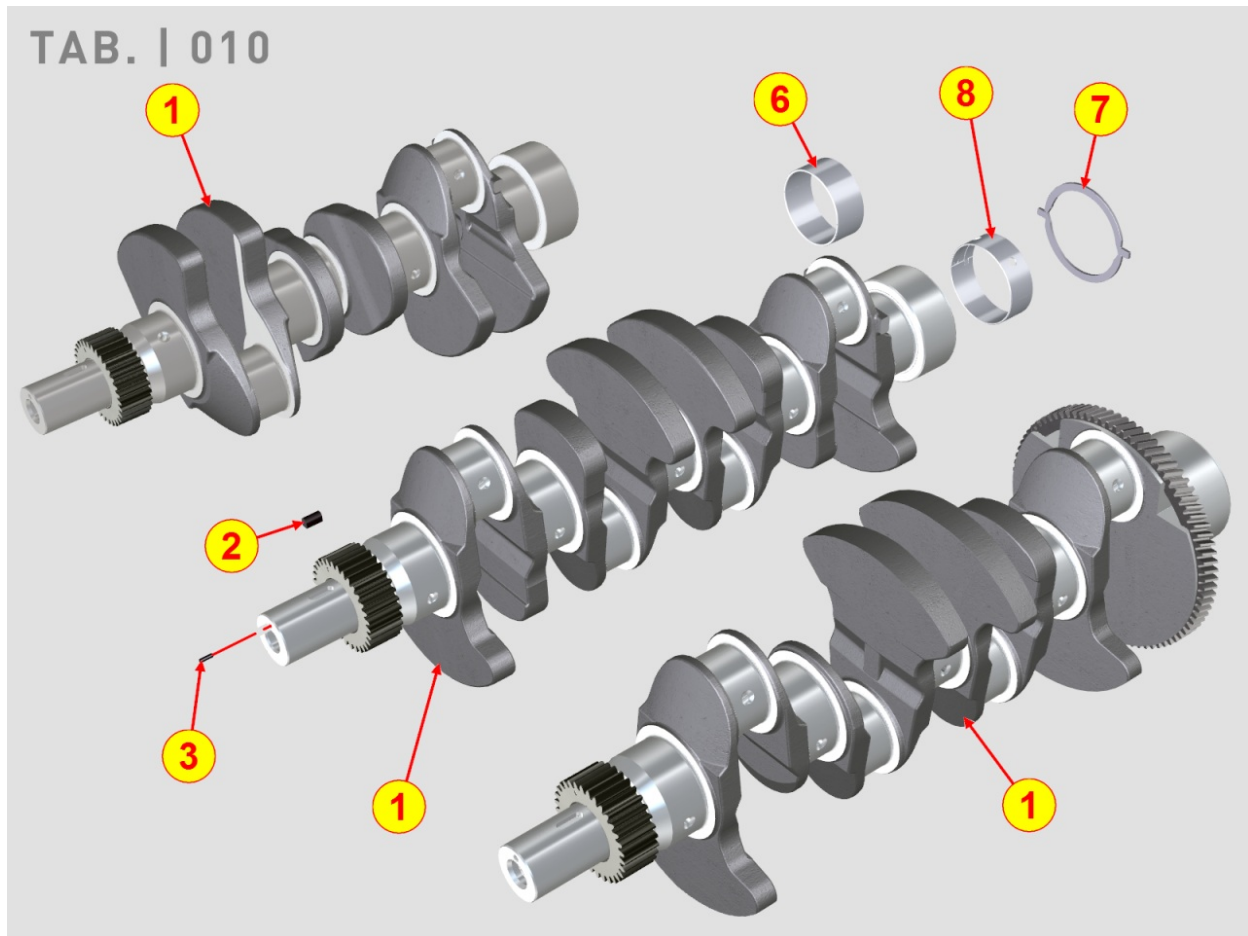

8010700060 - CRANKSHAFT

Pos	Kit	Included In	Code	Description	Qty	Old Code	Tech. Info
1	A		ED0010508860-S	CRANKSHAFT KDI2504 S/P ASS.Y (W.O.PTO)	1		
2		(A)	ED0022801550-S	KEY	1		
3		(A)	ED0084000480-S	PARAL.PIN	1		
6		(A)		801170...0			
7		(A)		802070...0			
8		(A)		802070...0