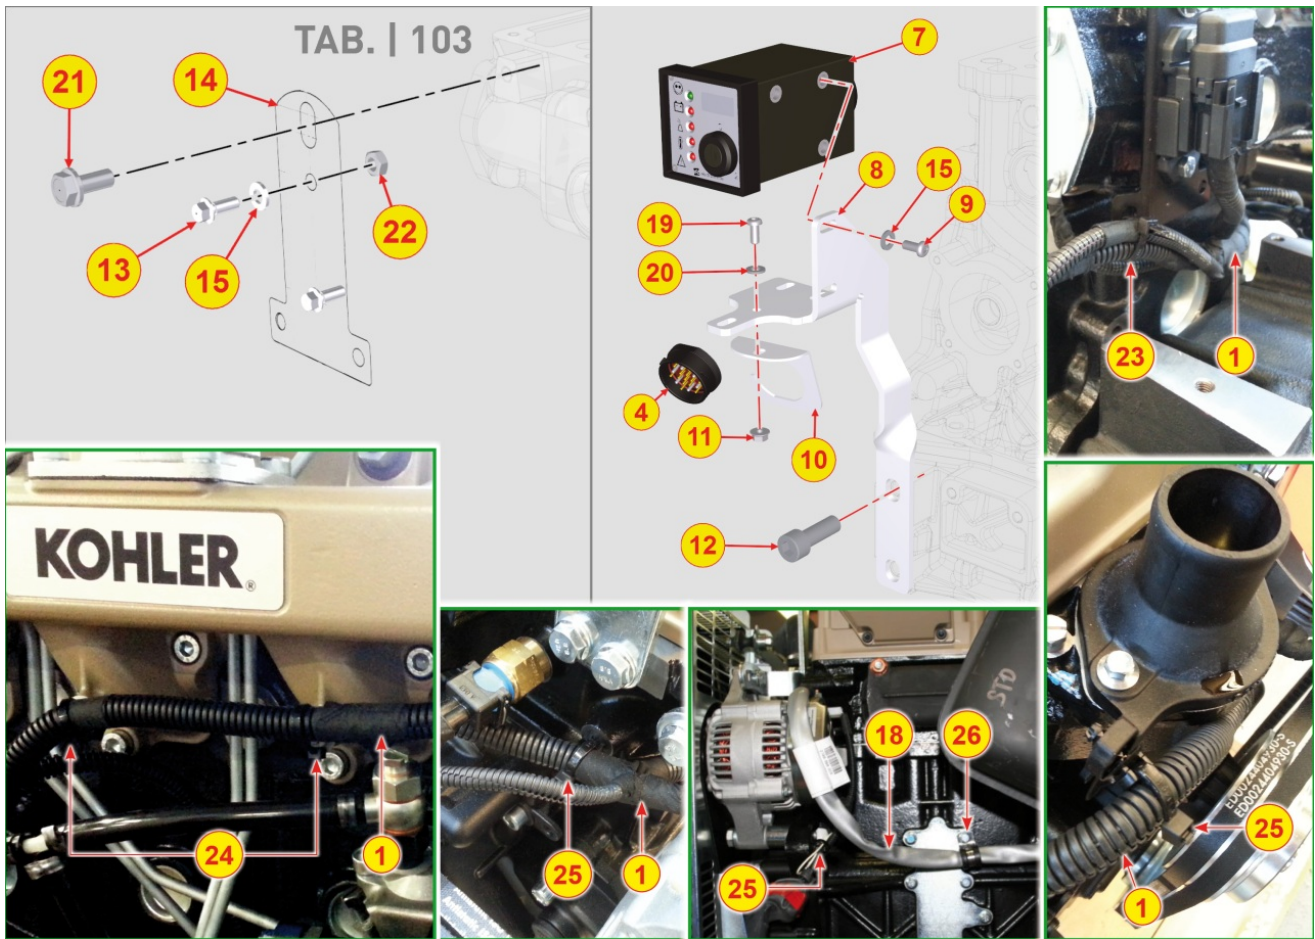

8103700190 - CONTROL PANEL / ENGINE WIRES

Pos	Kit	Included In	Code	Description	Qty	Old Code	Tech. Info
1			ED0021863970-S	ELECTR. WIRING	1		
7			ED0072455120-S	CONTROL PANEL	1		
8			ED0085465020-S	BRACKET	1		
9			ED0017600060-S	HEX BOLT M6X20L 8.8S	2		
10			ED0085465030-S	BRACKET	1		
11			ED0032030500-S	SELF LOCKING NUT M6 X 1	1		
12			ED0097300680-S	VITE TCEI 12X25-5931.8G+ZN.B	2		
13			ED0017550020-S	SCREW	2		
14			ED0085465950-S	FUSE SUPPORT BRACKET	1		
15			ED0075650040-S	SPRING WASHER D11.1/6.1 1.3 TH	2		
18			ED0021863980-S	ALTERNATOR CABLE	1		
19			ED0017600050-S	HEX BOLT M6X16L 8.8	1		
20			ED0076250620-S	WASHER	1		
21			ED0017701110-S	FLG.HEX HEAD SCREW M8X18	1		⚠
22			ED0032030370-S	DADO ELASTIC STOP M5-10 din982	2		
23			ED0024711110-S	NYLON COLLAR PLT 4H 7,6x366	1		
24			ED0036150080-S	CLAMP	2		
25			ED0036150090-S	CLAMP	3		
26			ED0036171470-S	CLAMP D.14	1