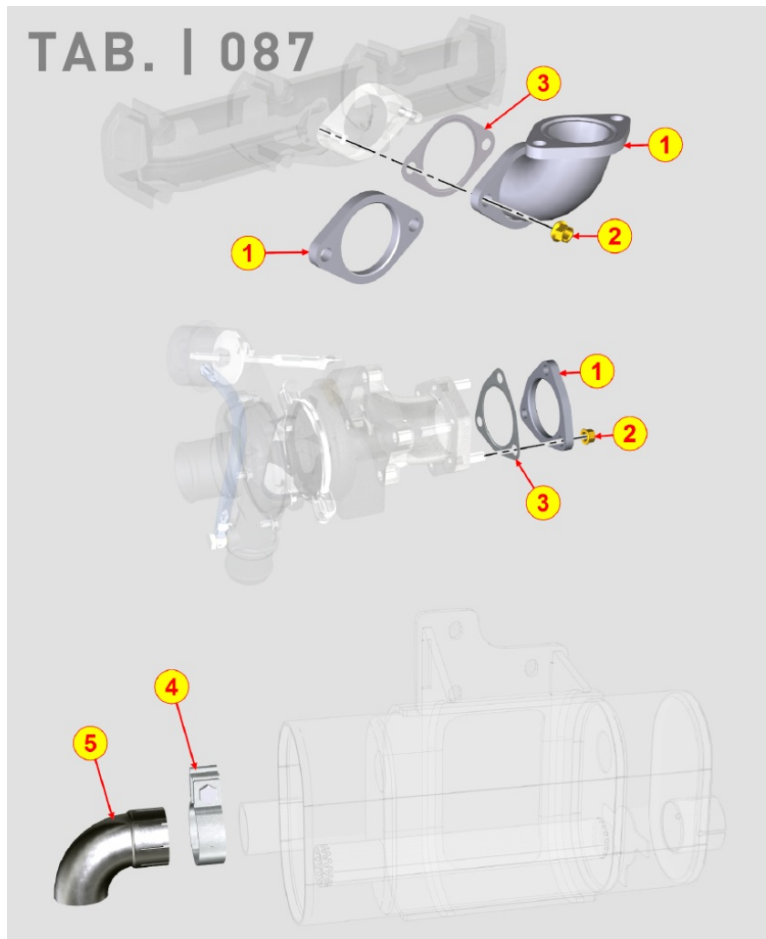

8087700030 - EXHAUST GAS ACCESSORIES

Pos	Kit	Included In	Code	Description	Qty	Old Code	Tech. Info
1			ED0038150130-S	FLANGE	1		
3			ED0044201320-S	TURBOCHARGER FLANGE GASKET	1