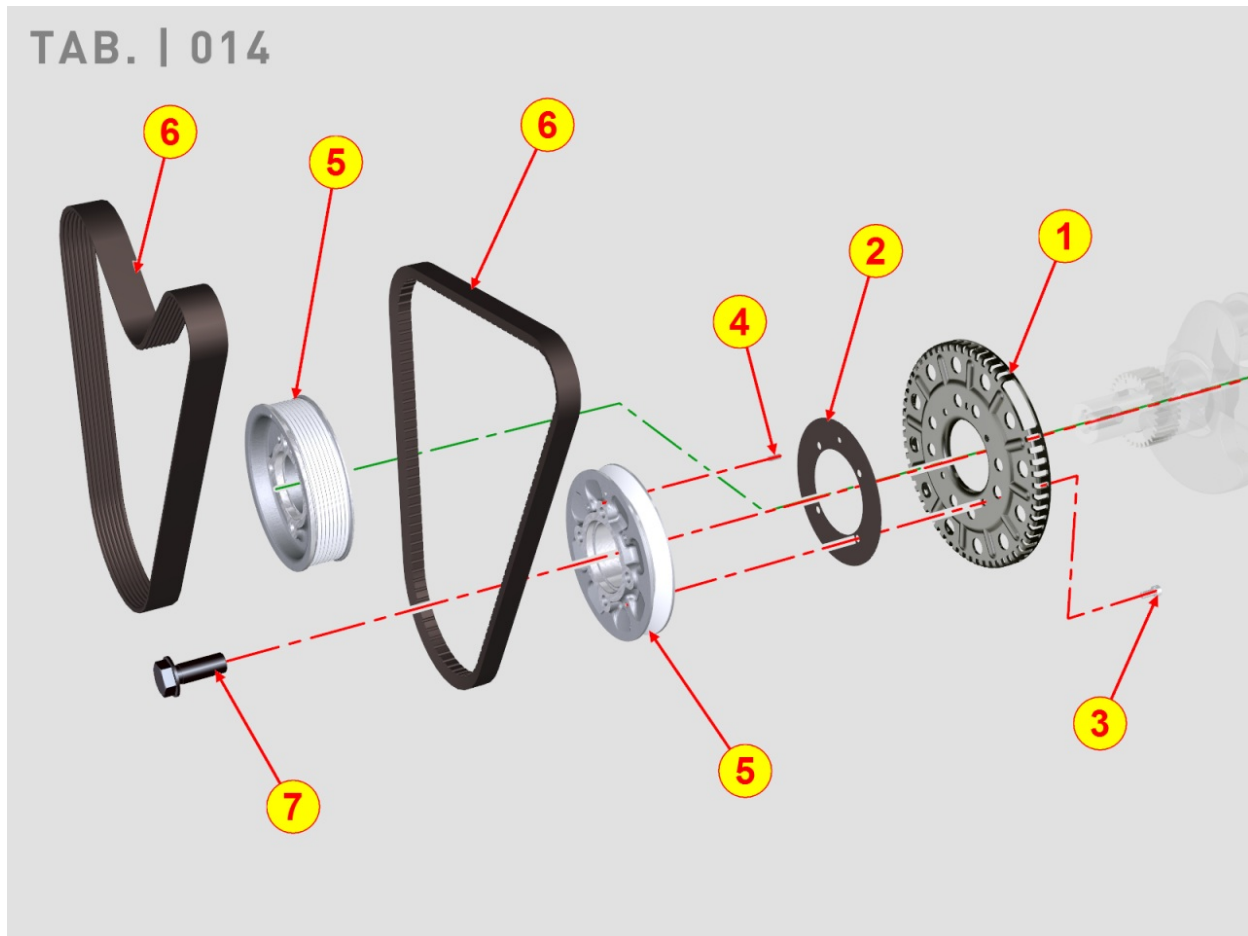

8014700310 - PULLEYS / BELT

Pos	Kit	Included In	Code	Description	Qty	Old Code	Tech. Info
5			ED0069754260-S	ENGINE PULLEY RATIO 1:1,3	1		
6			ED0024001170-S	CINGHIA TRAPEZ. 6641 L=1010	1		
7			ED0098653190-S	CRANKSHAFT BOLT	1