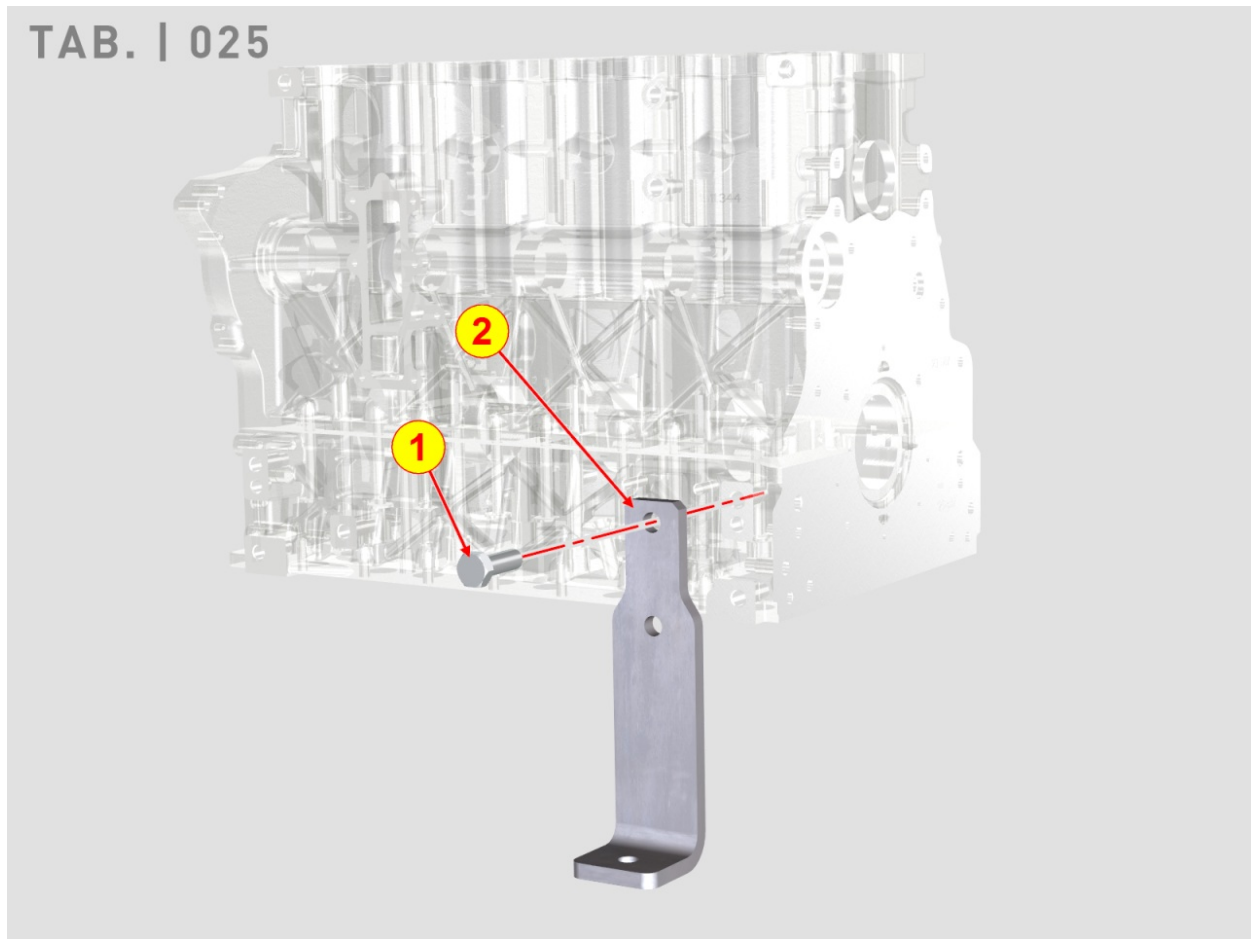

8025700010 - ENGINE MOUNTS

Pos	Kit	Included In	Code	Description	Qty	Old Code	Tech. Info
1			ED0017900240-S	BULLONE/BOLT 'D' 10	8		
2			ED0085464070-S	ENGINE SUPPORT BRACKET	4