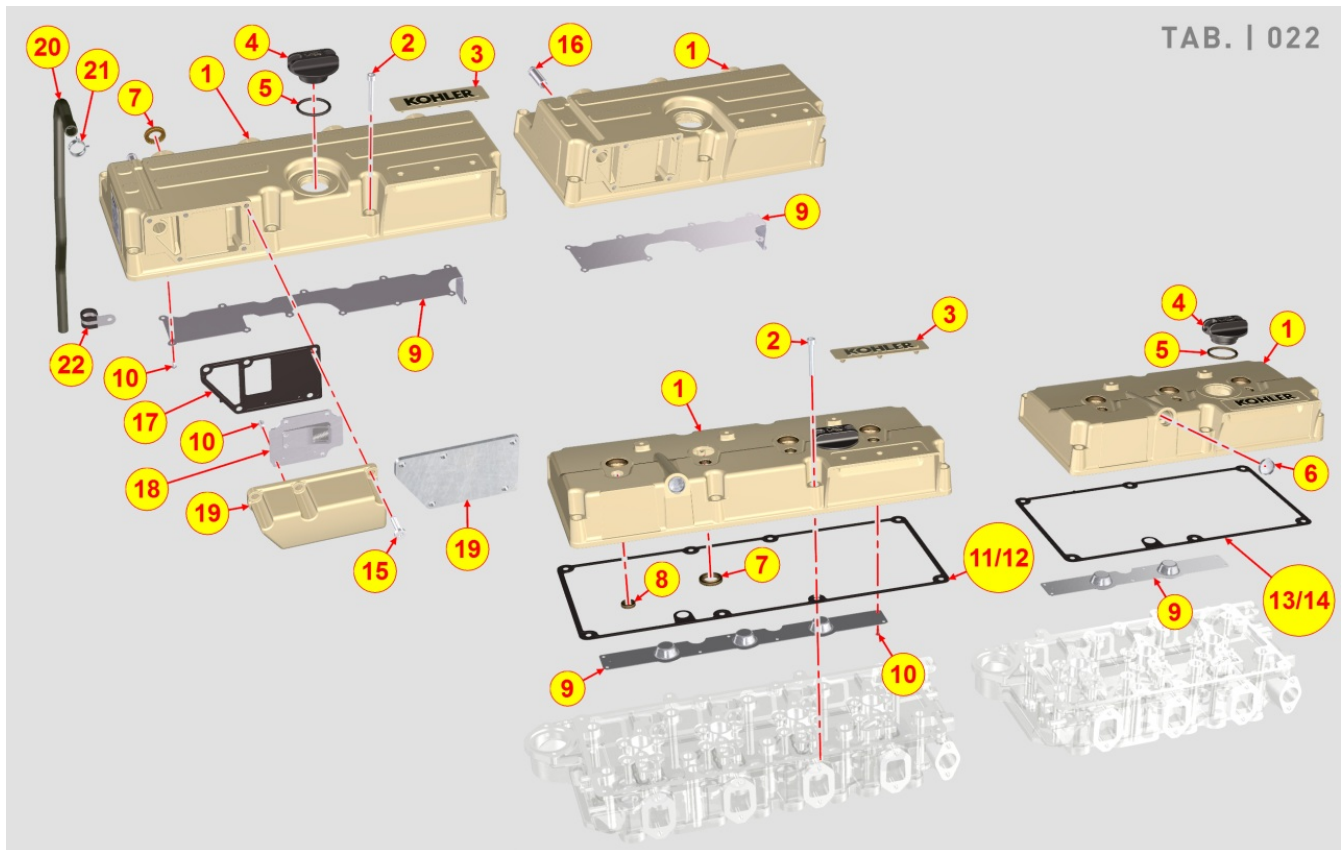

8022700160 - HEAD COVER

Pos	Kit	Included In	Code	Description	Qty	Old Code	Tech. Info
1	(A)		ED0021258210-S	COMPLETE ROCKER ARM COVER	1		
2			ED0097320160-S	SOC HEAD CAP SCR M6X40L 8.8	8		
4	(A)		ED0090321350-S	CAP	1		
5	(A)		ED0012000150-S	O RING	1		
7	(A) (B)		ED0012135720-S	SEAL RING 16X26X5	4		
9	(A)		ED0050664730-S	SHEET METAL SEPARATOR	1		
10	(A)		ED0074810640-S	RIVET D.4,37X6,4	15		
11	(B)		ED0082051370-S	COV.HEAD GASK.-OR SET 2504 M	1		
11	(B)		ED0082051350-S	COV.HEAD GASK.-OR SET 2504 TCR	1		
12			ED0082051320-S	HEAD/FUEL SYSTEM GASKET SET KDI 2504	1		
13	(B)		ED0082051360-S	COV.HEAD GASK.-OR SET 1903 M	1		
13	(B)		ED0082051340-S	COV.HEAD GASK.-OR SET 1903 TCR	1		
14			ED0082051310-S	HEAD/FUEL SYSTEM GASKET SET KDI 1903	1		
15	(A)		ED0097610460-S	SELF TAPPING SCREW M6X20	5		
16	(A)		ED0095800640-S	TUBO X VALV. LIMIT. DI DEPRES.	1		
17	(A)		ED0045802540-S	GASKET	1		
18	(A)		ED0050664760-S	COMPLETE BREATHER SHEET METAL	1