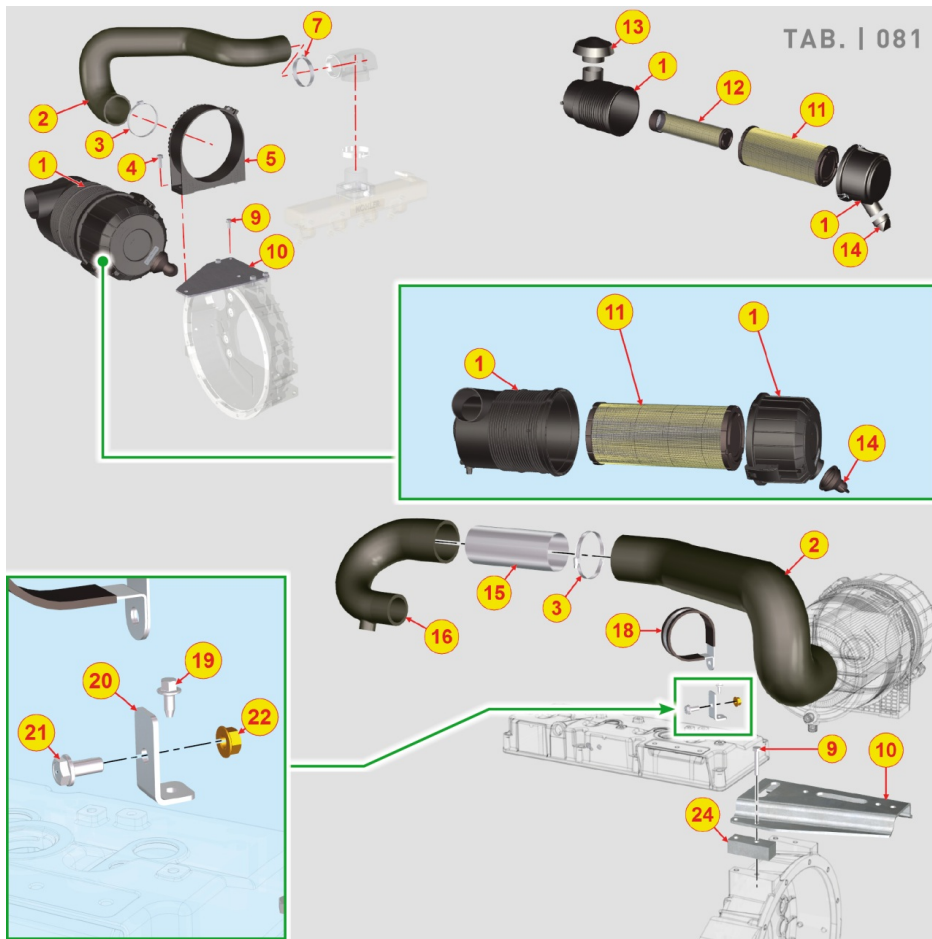

8081700360 - AIR FILTER

Pos	Kit	Included In	Code	Description	Qty	Old Code	Tech. Info
1	A		ED0037004130-S	AIR CLEANER 7"	1		
5			ED0085457250-S	BRACKET	1		
11		(A)	ED0021751260-S	AIR FILTER CARTRIDGE 7"	1		
13			ED0021360770-S	CAPPELLOTTO 7" FILTRO VIRGIS	1