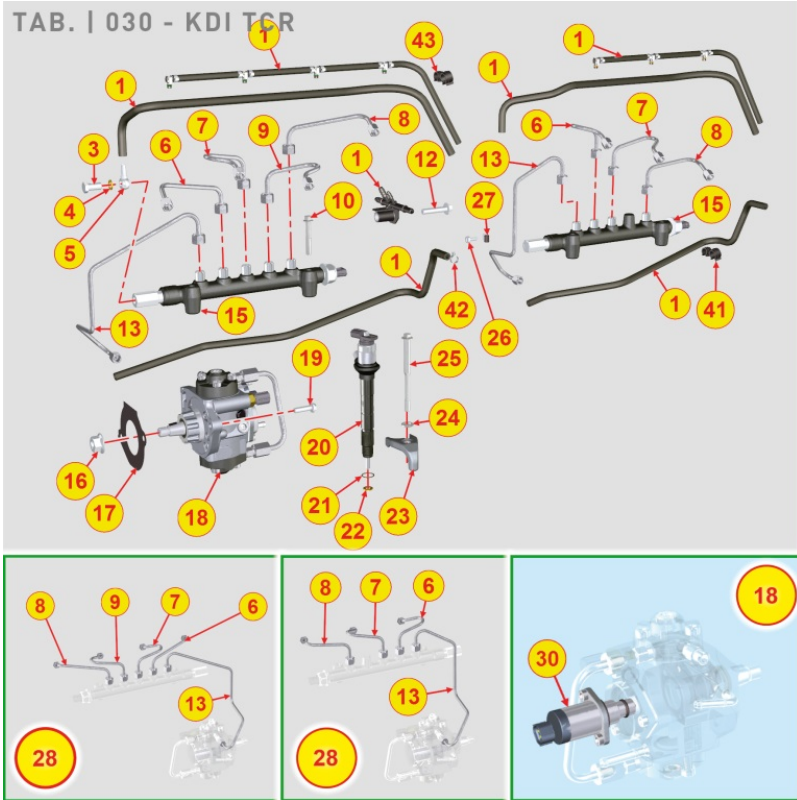

8030700830 - INJECTION SYSTEM

Pos	Kit	Included In	Code	Description	Qty	Old Code	Tech. Info
1	C		ED0095712820-S	FUEL TUBE	1		
6			ED0093763670-S	HP FUEL PIPE CYL.4	1		
7			ED0093763660-S	HP FUEL PIPE CYL.3	1		
8			ED0093763640-S	HP FUEL PIPE CYL.1	1		
9			ED0093763650-S	HP FUEL PIPE CYL.2	1		
16			ED0032402050-S	HEXAG.NUT M14X1,5 WITH FLANGE	1		
18			ED0065905760-S	STANADYNE INJECT.PUMP KDI2504 M (TRACTOR)	1		
19			ED0017702230-S	HEXAG.HEAD SCREW M8X28 DRILOC	3		
20	B		ED0050101800-S	INJECTOR ASSY	4		
21			ED0012004100-S	O-RING	4		
22			ED0046701760-S	INJECTOR GASKET 1 mm	3/4		
22			ED0046701010-S	COPPER WASHER 0,50mm	3/4		
22			ED0046701430-S	INJECTORS GASKET 2MM	3/4		
22			ED0046701330-S	INJ. GASKET 1,5MM	3/4		
22			ED0046701420-S	INJECTOR GASKET THICKNESS 2.5 KDI2504TM	4		
23			ED0085463830-S	INJECTOR BRACKET	4		
24			ED0076253780-S	RONDELLA SMUSSATA	4		
25			ED0017701780-S	HEX FLANG HEAD M8x35 8G+Zn.B	4		
29			ED0072701090-S	UNION	1		
31			ED0019010310-S	UNION BOLT	1		
32			ED0046700010-S	COPPER WASHER D10/6.2 1THK	1		
33			ED0090800370-S	TAPPO DISAREAZIONE	1		
34			ED0046700600-S	COPPER WASHER	2		
36		(C)	ED0019012020-S	CAPSCREW M6X1	5		
37		(C)	ED0046701750-S	GASKET	5		
38			ED0012002860-S	ANELLO OR 9,25 X 1,78	3/4		
40		(B)	ED0065318550-S	NOZZLE	3/4