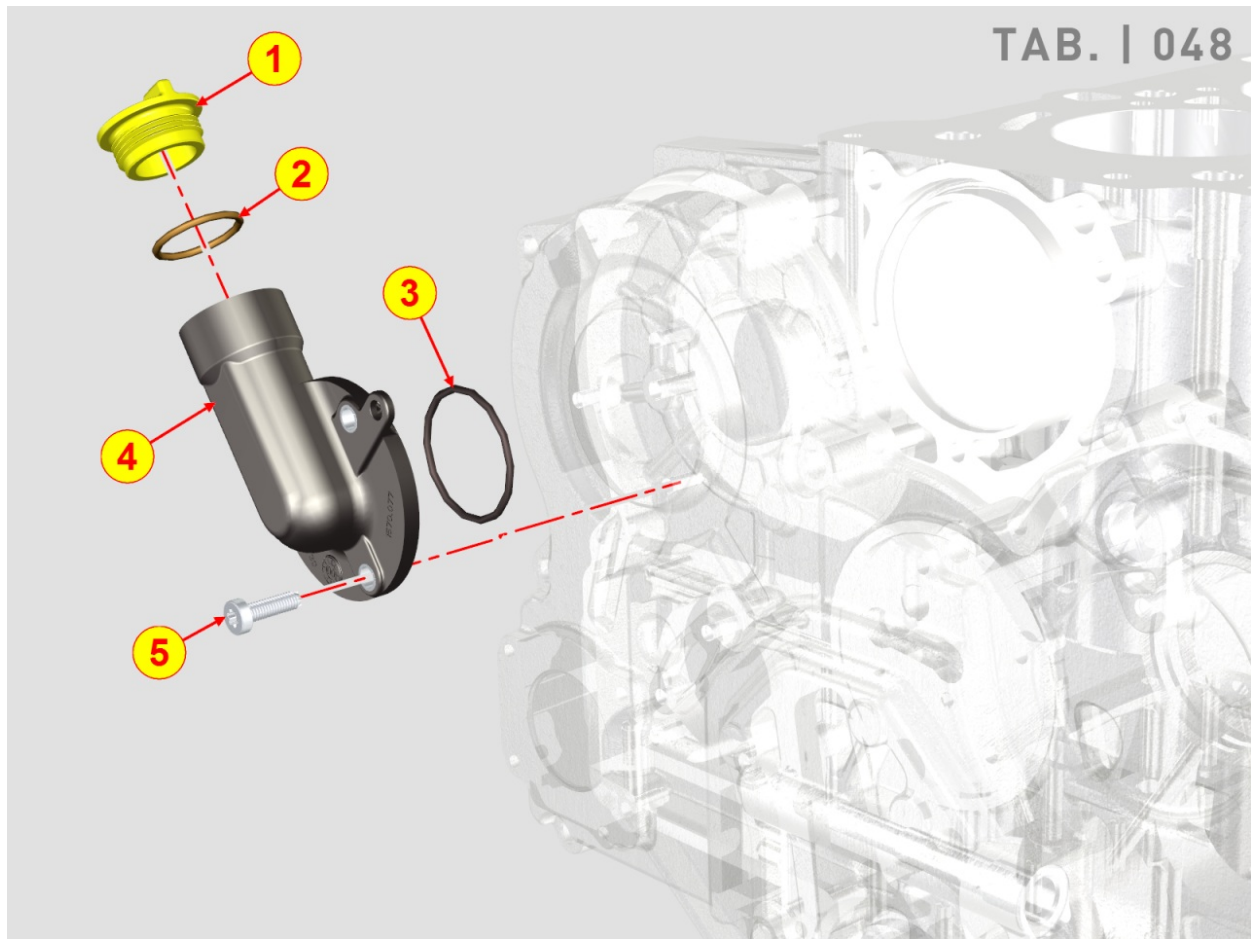

8048700030 - OIL FILLING KIT

Pos	Kit	Included In	Code	Description	Qty	Old Code	Tech. Info
1			ED0090321290-S	INLET OIL PLUG KOHLER	1		
2			ED0012000820-S	O-RING D31.89/26.50 2.62 THK	1		
3			ED0012010980-S	O RING 3168	1		
4			ED0015700770-S	OIL FILL ASSY	1		
5			ED0097610460-S	SELF TAPPING SCREW M6X20	3