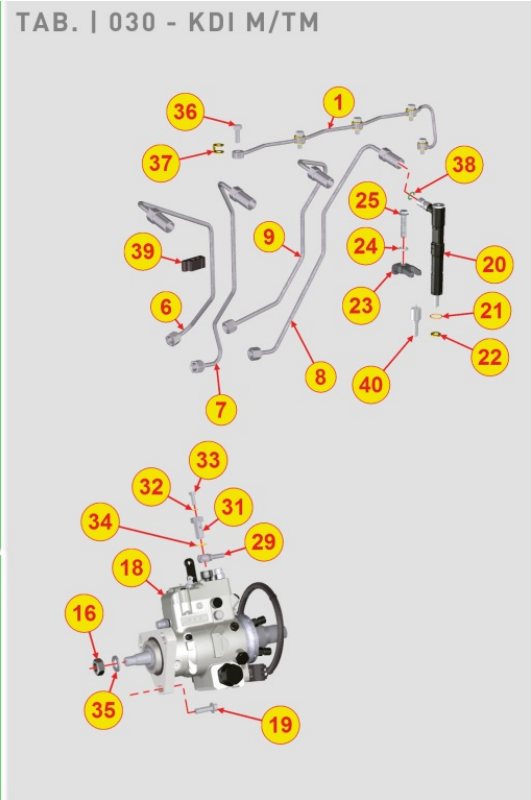

8030700830 - INJECTION SYSTEM

Pos	Kit	Included In	Code	Description	Qty	Old Code	Tech. Info
1	C		ED0095712820-S	FUEL TUBE	1		
6			ED0093763670-S	HP FUEL PIPE CYL.4	1		
7			ED0093763660-S	HP FUEL PIPE CYL.3	1		
8			ED0093763640-S	HP FUEL PIPE CYL.1	1		
9			ED0093763650-S	HP FUEL PIPE CYL.2	1		
16			ED0032402050-S	HEXAG.NUT M14X1,5 WITH FLANGE	1		
18			ED0065905760-S	STANADYNE INJECT.PUMP KDI2504 M (TRACTOR)	1		
19			ED0017702230-S	HEXAG.HEAD SCREW M8X28 DRILOC	3		
20	B		ED0050101800-S	INJECTOR ASSY	4		
21			ED0012004100-S	O-RING	4		
22			ED0046701760-S	INJECTOR GASKET 1 mm	3/4		
22			ED0046701010-S	COPPER WASHER 0,50mm	3/4		
22			ED0046701430-S	INJECTORS GASKET 2MM	3/4		
22			ED0046701330-S	INJ. GASKET 1,5MM	3/4		
22			ED0046701420-S	INJECTOR GASKET THICKNESS 2.5 KDI2504TM	4		
23			ED0085463830-S	INJECTOR BRACKET	4		
24			ED0076253780-S	RONDELLA SMUSSATA	4		
25			ED0017701780-S	HEX FLANG HEAD M8x35 8G+Zn.B	4		
29			ED0072701090-S	UNION	1		
31			ED0019010310-S	UNION BOLT	1		
32			ED0046700010-S	COPPER WASHER D10/6.2 1THK	1		
33			ED0090800370-S	TAPPO DISAREAZIONE	1		
34			ED0046700600-S	COPPER WASHER	2		
36		(C)	ED0019012020-S	CAPSCREW M6X1	5		
37		(C)	ED0046701750-S	GASKET	5		
38			ED0012002860-S	ANELLO OR 9,25 X 1,78	3/4		
40		(B)	ED0065318550-S	NOZZLE	3/4