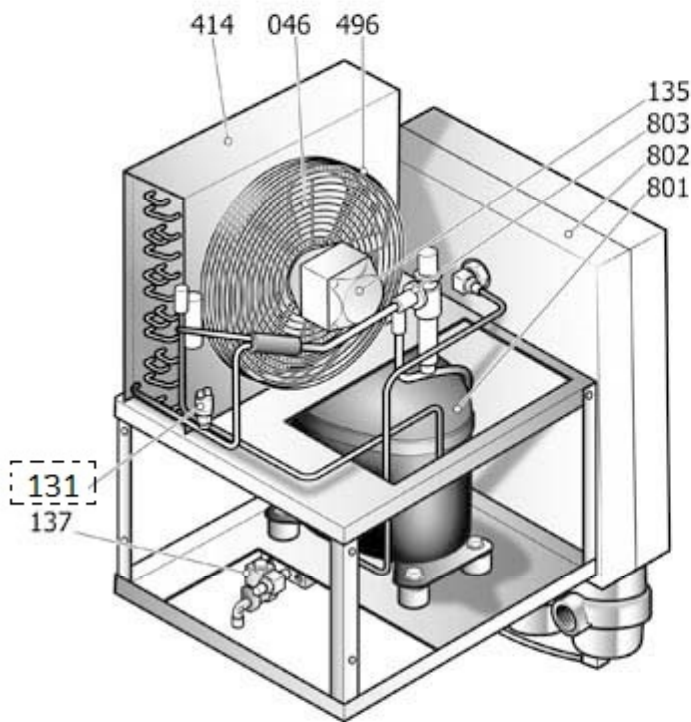

[048516100

DRYER

Pos	Component	MU	Multiplier
46	#048520007	FAN	PZ 1,0
122	#048519017	SINGLE-ACTING VALVE	PZ 1,0
131	#048516014	COMPLETE PRESSURE SWITCH	PZ 1,0
135	#048900000	MOTOR	PZ 1,0
137	#048516001	SOLENOID VALVE	PZ 1,0
408	#048516009	FILTER EL.PFC ES STAR DRY 30	PZ 1,0
414	#048516018	AIR RADIATOR	PZ 1,0
496	#048516017	FAN GRILLE	PZ 1,0
601	#048519015	TEMP. PROBE	PZ 1,0
801	#048516016	COMPRESSOR FOR DRYER	PZ 1,0
802	#048516006	ALU-DRY MODULE	PZ 1,0
803	#048516007	PILOT VALVE	PZ 1,0