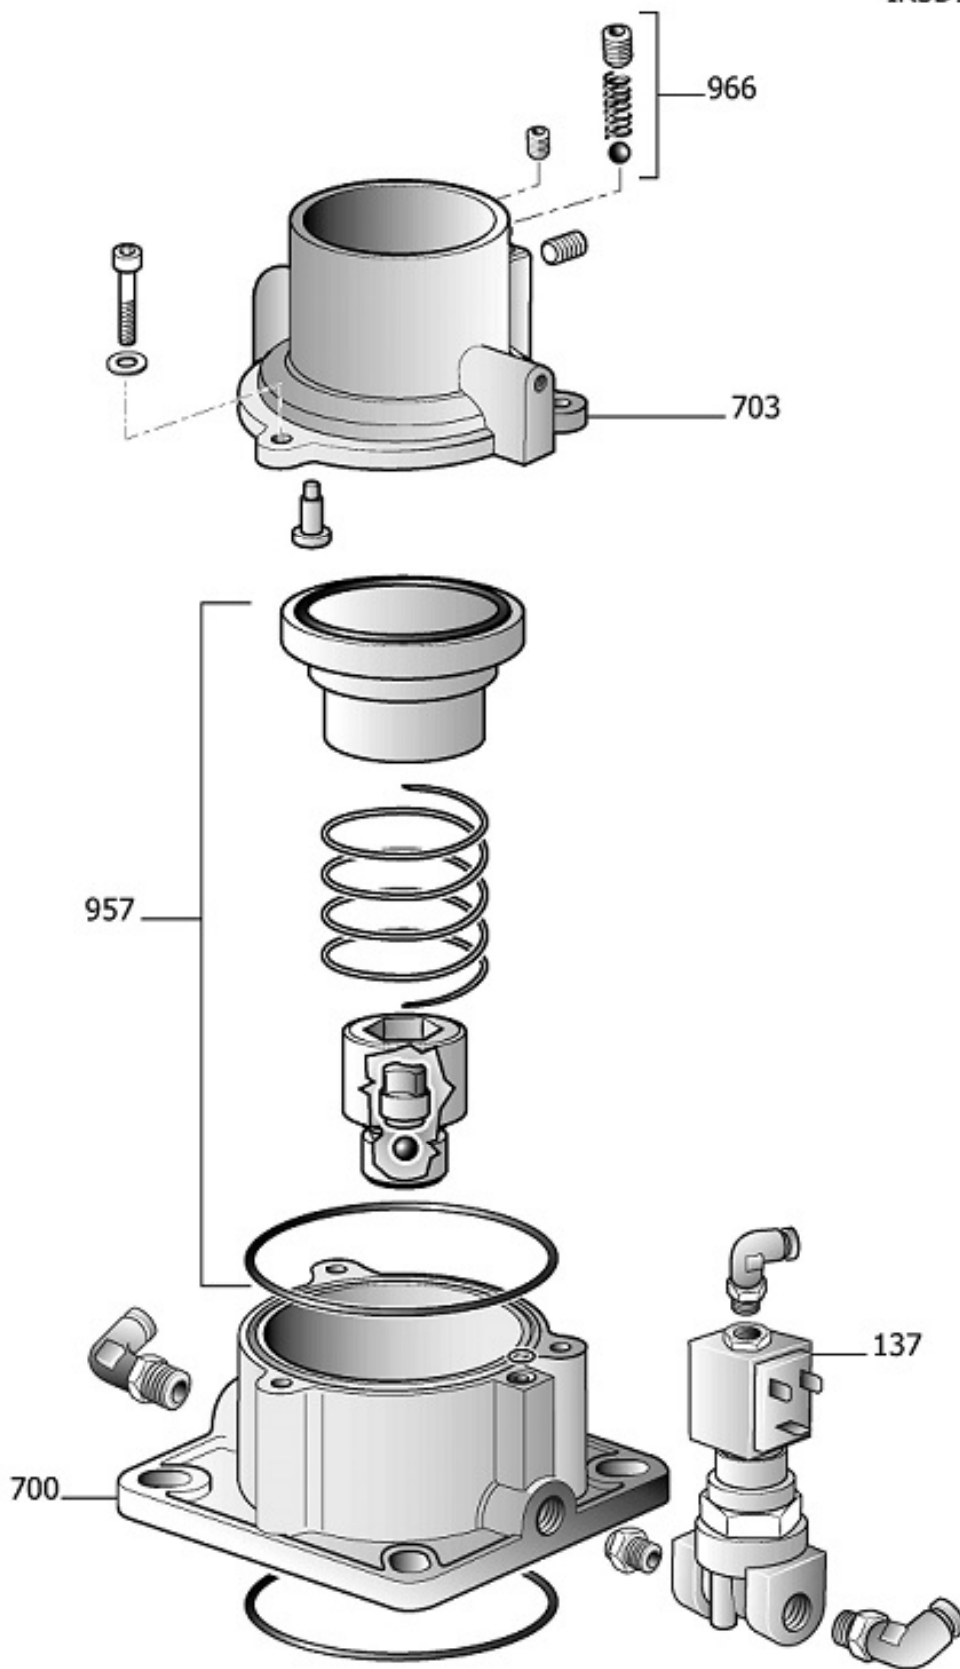

IR3D1

[419260064SGL

GR.ASP.30DC-24V PLS 22 (1)

Pos	Component		MU	Multiplier
137	#008195020	SOLENOID VALVE	PZ	1,0
700	#199260001	AIR INTAKE VALVE	PZ	1,0
703	#199260002	FLANGE AIR FILTER IR20DC D50	PZ	1,0
957	#260260050	INTAKE VALVE KIT	PZ	1,0
966	#419261003	KIT MOLLA MARCIA VUOTO IR10-30	PZ	1,0