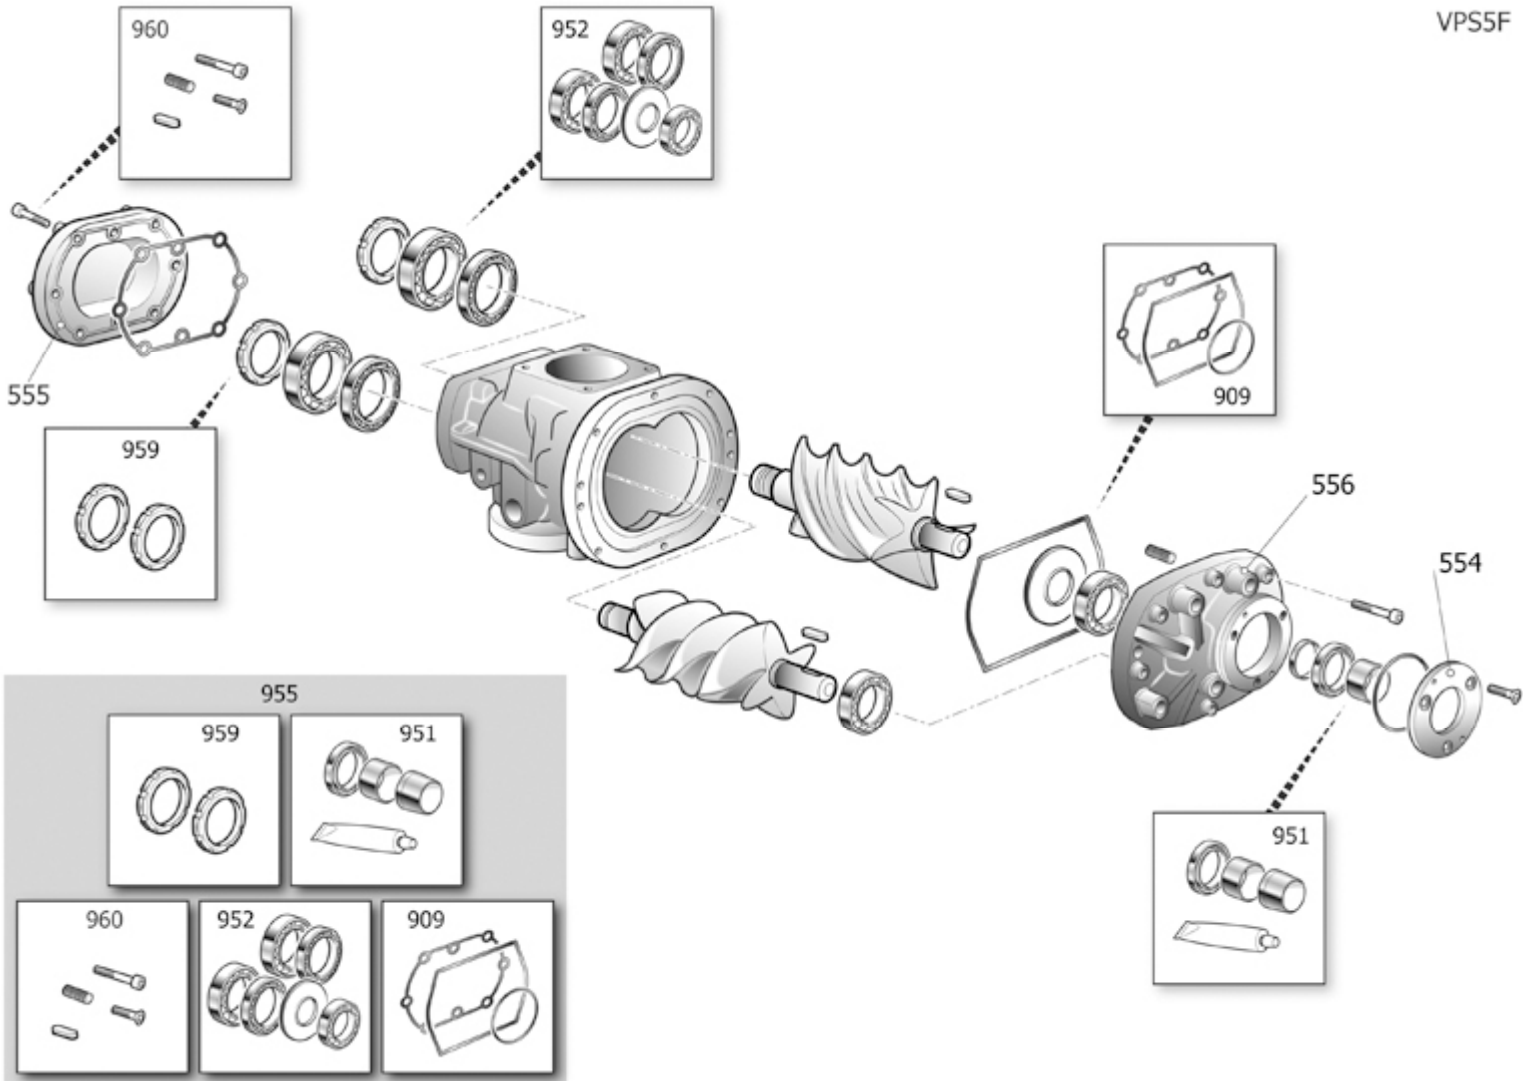

Pos	Component	MU	Multiplier
164	4101290		
400	L-SHAPED COUPLING MF G3/8"	PZ	1,0
405	COMPLETE HOUSING		
425	TRANSMISSION COMPONENTS		
432	TANK COMPONENT		
432	#_260SY0001V44	RADIATOR BRACKET	PZ 1,0
434	#_260SY0010V44	REAR PANEL	PZ 1,0
435	#_260SY0024V44	RH REAR PANEL	PZ 1,0
436	#_160SY0064V44	BASE PLATE	PZ 1,0
437	#_260SY0061V60	FRONT DOOR	PZ 1,0
439	#_160SY0018V44	LH REAR PANEL	PZ 1,0
444	#_260SU0001V44	UPPER PANEL	PZ 1,0
450	COMPRESSOR COMPONENT		
463	#160SY0007V	FAN COVER	PZ 1,0
468	#_260SY0012V44	DRYER PANEL	PZ 1,0
497	#160QQ0094	PREFILTER	PZ 1,0
507	#160SY0060V44	CONNECTION PLATE	PZ 2,0
509	#_260SY0062V44	INS.PARATIA SEP.VISION22 7016B	PZ 1,0
510	#_260SY0065V44	INS.TELAIO FRON.KELVIN 22 7016	PZ 1,0
512	#_160SY0017V44	TELAIO VANO ES.STAR25 7016B	PZ 1,0
513	#_160SY0048V44	PARATIA SEP.VENT.STAR25 7016B	PZ 1,0
600	#460SY0500V44	ELECTRIC CABINET	PZ 1,0
1000	LONG LIFE KIT LIST		

TSJR9

Pos	Component	MU	Multiplier
126	#045217000 POLY V BELT	PZ	1,0
135	#540Q045622E3 MOTOR	PZ	1,0
165	#020194010 ANTIVIBR.D60X45 MM10X46 60SH	PZ	5,0
401	#5304000110 AIR END	PZ	1,0
462	#160SY0026V44 SCREW-MOTOR PLATE	PZ	1,0
464	#160SY0027V44 SCREW PLATE	PZ	1,0
5031	#140246004 PULLEY 160-L8-38+BUSH	PZ	1,0
5032	#140441004 PULEGGIA 250-L8-42+BC2517	PZ	1,0