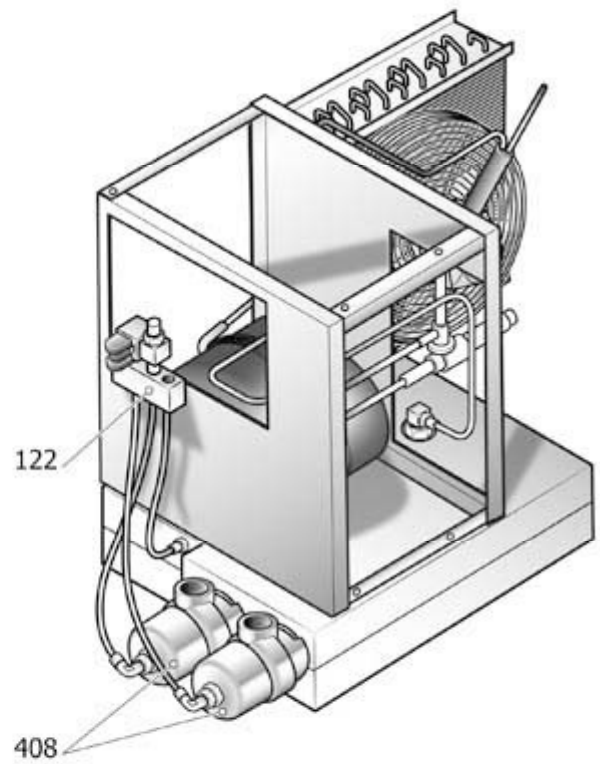

[048516100

DRYER

Pos	Component	MU	Multiplier
46	#048520007	FAN	PZ 1,0
122	#048519017	SINGLE-ACTING VALVE	PZ 1,0
131	#048516014	COMPLETE PRESSURE SWITCH	PZ 1,0
135	#048900000	MOTOR	PZ 1,0
137	#048516001	SOLENOID VALVE	PZ 1,0
408	#048516009	FILTER EL.PFC ES STAR DRY 30	PZ 1,0
414	#048516018	AIR RADIATOR	PZ 1,0
496	#048516017	FAN GRILLE	PZ 1,0
601	#048519015	TEMP. PROBE	PZ 1,0
801	#048516016	COMPRESSOR FOR DRYER	PZ 1,0
802	#048516006	ALU-DRY MODULE	PZ 1,0
803	#048516007	PILOT VALVE	PZ 1,0