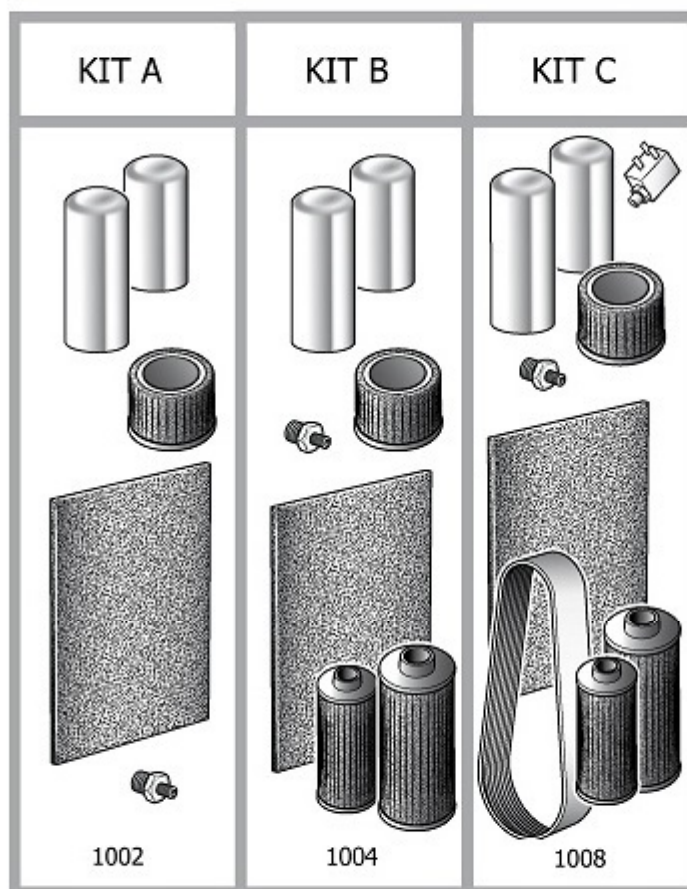

Pos	Component	MU	Multiplier
483	E0M02278454	THERMAL CUTOUT	PZ 1,0
501	EOP270KIT216	E-STOP BUTTON	PZ 1,0
601	#008333000	TEMP. PROBE	PZ 1,0
602	#305420000SGL	CONTROLLER	PZ 1,0
603	#260SY0074V44	ELECTRIC COMPT. DOOR	PZ 1,0
608	#160SY0072V44	ELECTRIC COMPARTMENT	PZ 1,0
609	E0M14160324	TRANSFORMER	PZ 1,0
610	#005468000	PHASE SEQUENCE RELAY	PZ 1,0
613	E0M11WEBGG01	FUS.10X38-1A CH10	PZ 2,0
613	E0M11WEBGG02	FUS.10X38-2A CH10	PZ 6,0
613	E0M11WEBGG06	FUS.10X38-6A CH10	PZ 2,0
615	#005634000	CNT.S0 25A 24V 3RT2026-1AC20	PZ 1,0
615	E0M01276729	CONT.DILM9-01 24V 1NC 9A	PZ 2,0
615	E0M01277168	CONT.DILM25-01 24V 1NC 25A	PZ 1,0
615	E0M01277296	CONT.DILM32-01 24V 1NC 32A	PZ 2,0
615	E0M013210	CNT.S00 9A 24V 3RT2016-1AB02	PZ 2,0
615	E0M013665	CNT.S0 32A 24V 3RT2028-1AC20	PZ 2,0
620	#008167010	TRANSDUCER	PZ 1,0
662	#260QQ0012V44	CONTROL.FRAME ETIV	PZ 1,0