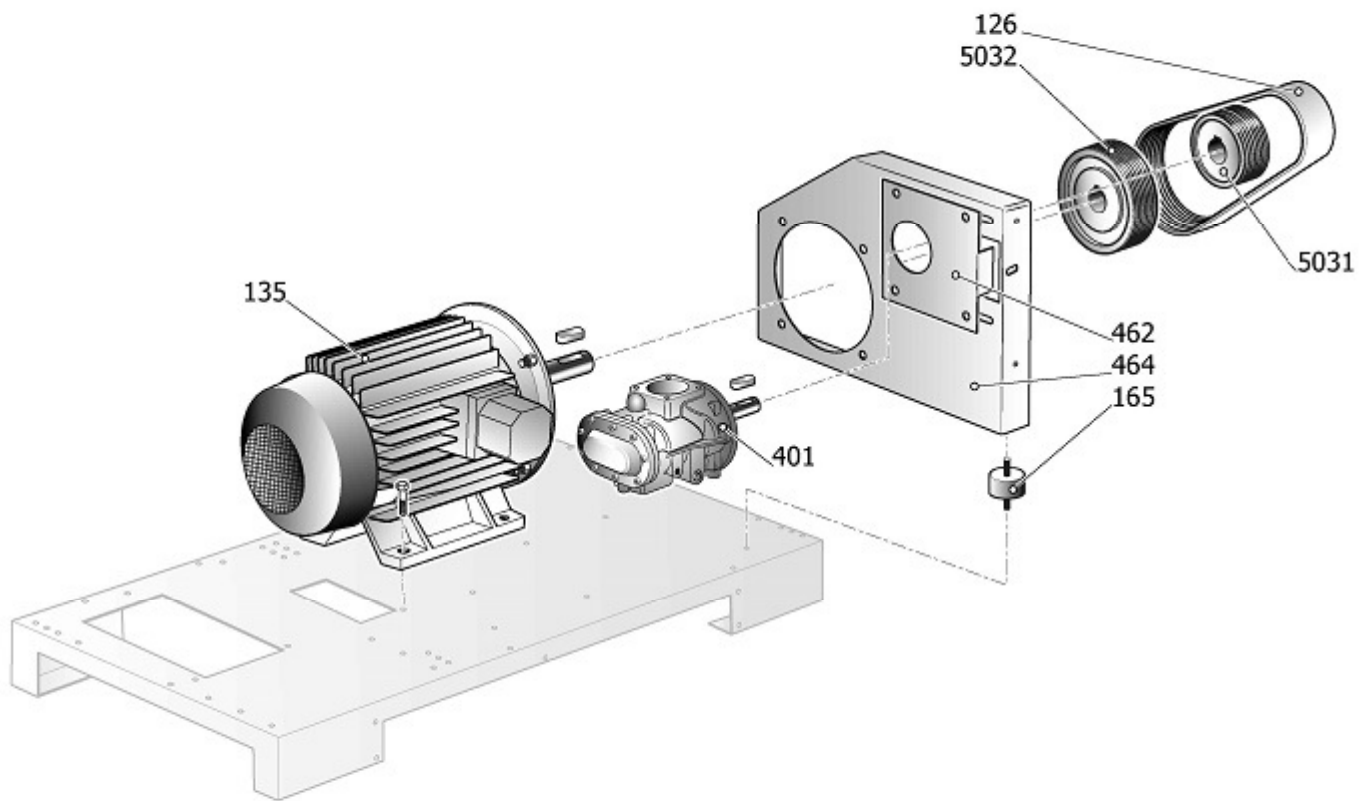

TSJR9

Pos	Component	MU	Multiplier
126	#045217000 POLY V BELT	PZ	1,0
135	#540Q045622E3 MOTOR	PZ	1,0
165	#020194010 ANTIVIBR.D60X45 MM10X46 60SH	PZ	5,0
401	#5304000110 AIR END	PZ	1,0
462	#160SY0026V44 SCREW-MOTOR PLATE	PZ	1,0
464	#160SY0027V44 SCREW PLATE	PZ	1,0
5031	#140246004 PULLEY 160-L8-38+BUSH	PZ	1,0
5032	#140441004 PULEGGIA 250-L8-42+BC2517	PZ	1,0