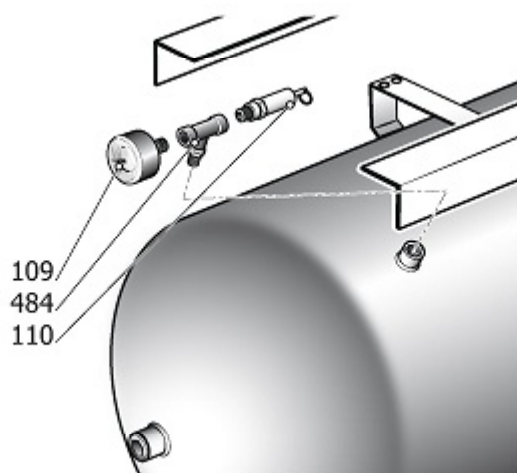

KMVSP

9421786

KIT MN+VS 11B S_500 STAR-VEGA

Pos	Component		MU	Multiplier
109	#330060100	PRESSURE GAUGE	PZ	1,0
110	9049307	RELIEF VALVE	PZ	1,0
484	4101206	UNION TEE R3/8	PZ	1,0