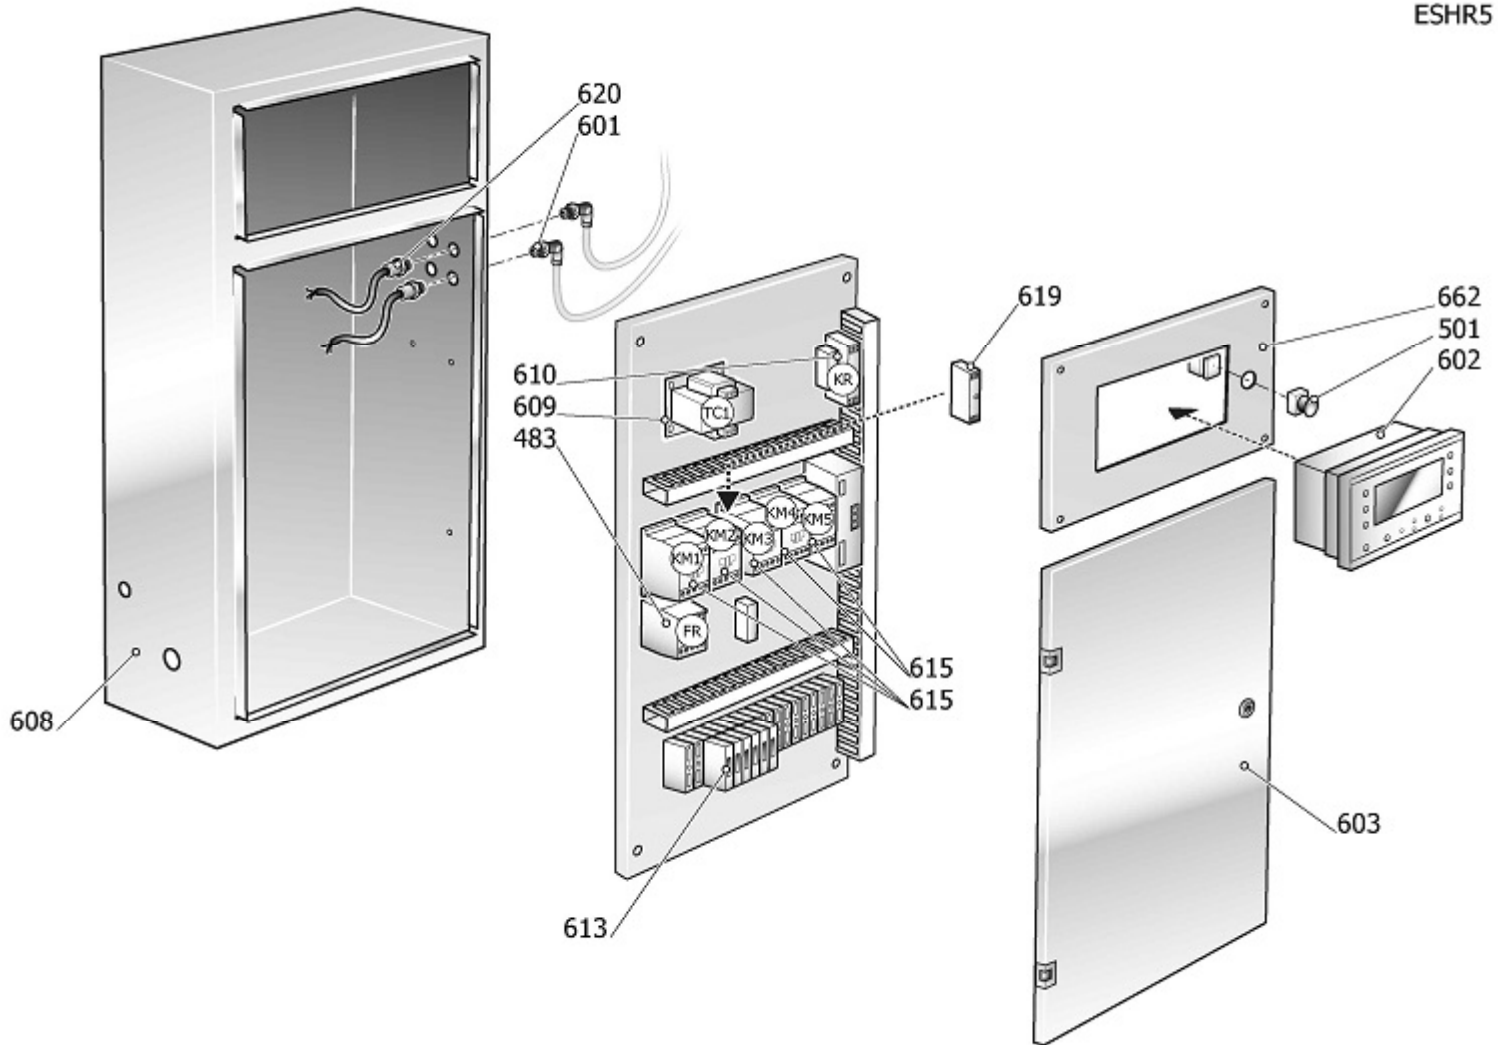

ESHR5

Pos	Component	MU	Multiplier
483	E0M02278454	THERMAL CUTOUT	PZ 1,0
501	EOP270KIT216	E-STOP BUTTON	PZ 1,0
601	#008333000	TEMP. PROBE	PZ 1,0
602	#305420000SGL	CONTROLLER	PZ 1,0
603	#260SY0074V44	ELECTRIC COMPT. DOOR	PZ 1,0
608	#160SY0072V44	ELECTRIC COMPARTMENT	PZ 1,0
609	E0M14160324	TRANSFORMER	PZ 1,0
610	#005468000	PHASE SEQUENCE RELAY	PZ 1,0
613	E0M11WEBGG01	FUS.10X38-1A CH10	PZ 2,0
613	E0M11WEBGG02	FUS.10X38-2A CH10	PZ 6,0
613	E0M11WEBGG06	FUS.10X38-6A CH10	PZ 2,0
615	#005634000	CNT.S0 25A 24V 3RT2026-1AC20	PZ 1,0
615	E0M01276729	CONT.DILM9-01 24V 1NC 9A	PZ 2,0
615	E0M01277168	CONT.DILM25-01 24V 1NC 25A	PZ 1,0
615	E0M01277296	CONT.DILM32-01 24V 1NC 32A	PZ 2,0
615	E0M013210	CNT.S00 9A 24V 3RT2016-1AB02	PZ 2,0
615	E0M013665	CNT.S0 32A 24V 3RT2028-1AC20	PZ 2,0
620	#008167010	TRANSDUCER	PZ 1,0
662	#260QQ0012V44	CONTROL.FRAME ETIV	PZ 1,0