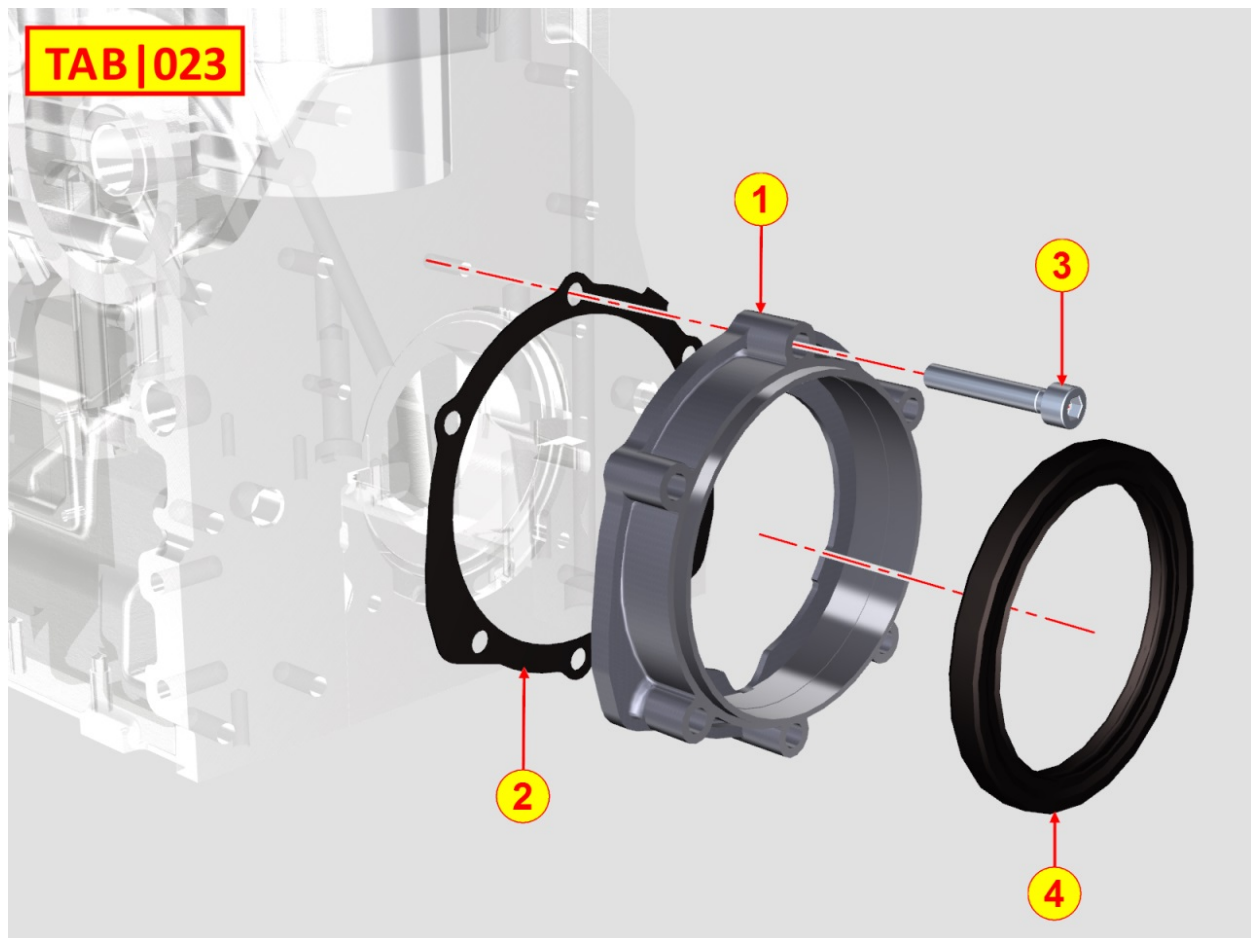

8023320020 - FLYWHEEL SIDE SUPPORT

Pos	Kit	Included In	Code	Description	Qty	Old Code	Tech. Info
1	(A)		ED0037900790-S	FLANGE	1		⚠
2			ED0045011560-S	FLYWHEEL FLANGE GASKET	1		⚠
3			ED0097303410-S	VITE TCEI 6X35 8G-DRILOC 218	6		
4		(A)	ED0012133470-S	OIL SEAL 70X88X8	1		⚠