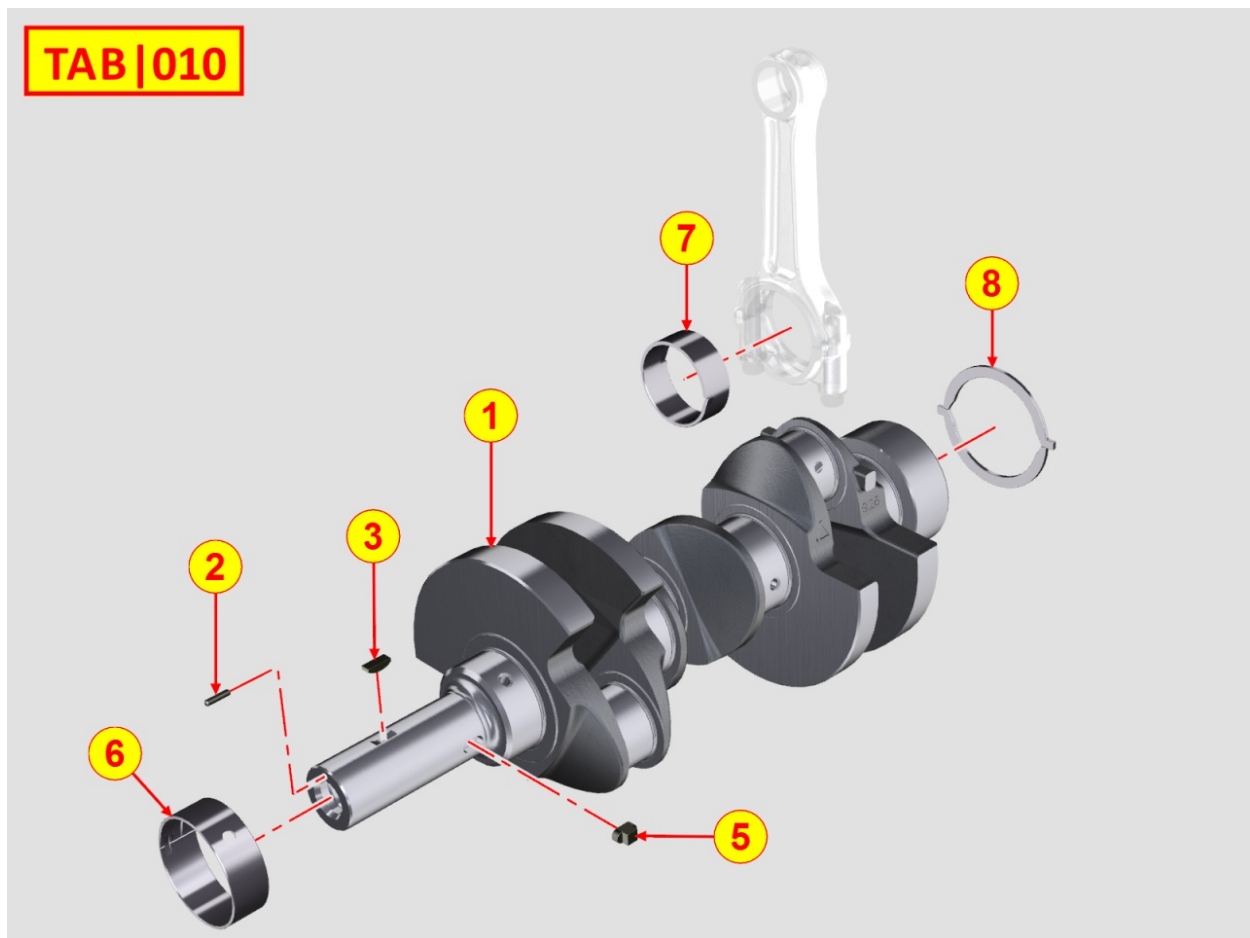

## 8010320060 - CRANKSHAFT

Pos	Kit	Included In	Code	Description	Qty	Old Code	Tech. Info
1	A		ED0010511050-S	CRANKSHAFT	1		
2		(A)	ED0084300040-S	TAPER PIN 3x12 DIN 1481	1		
3		(A)	ED0022801190-S	KEY 5X4	1		
4		(A)	ED0090801320-S	PLUG AVSEAL D6 02961-00607	3		
5		(A)	ED0022801490-S	KEY FOR OIL PUMP ROTOR 8MM	1		
6		(A)		802032...0	2/3/4/5		
7		(A)		801132...0	2/3/4		
8		(A)		802032...0	2		