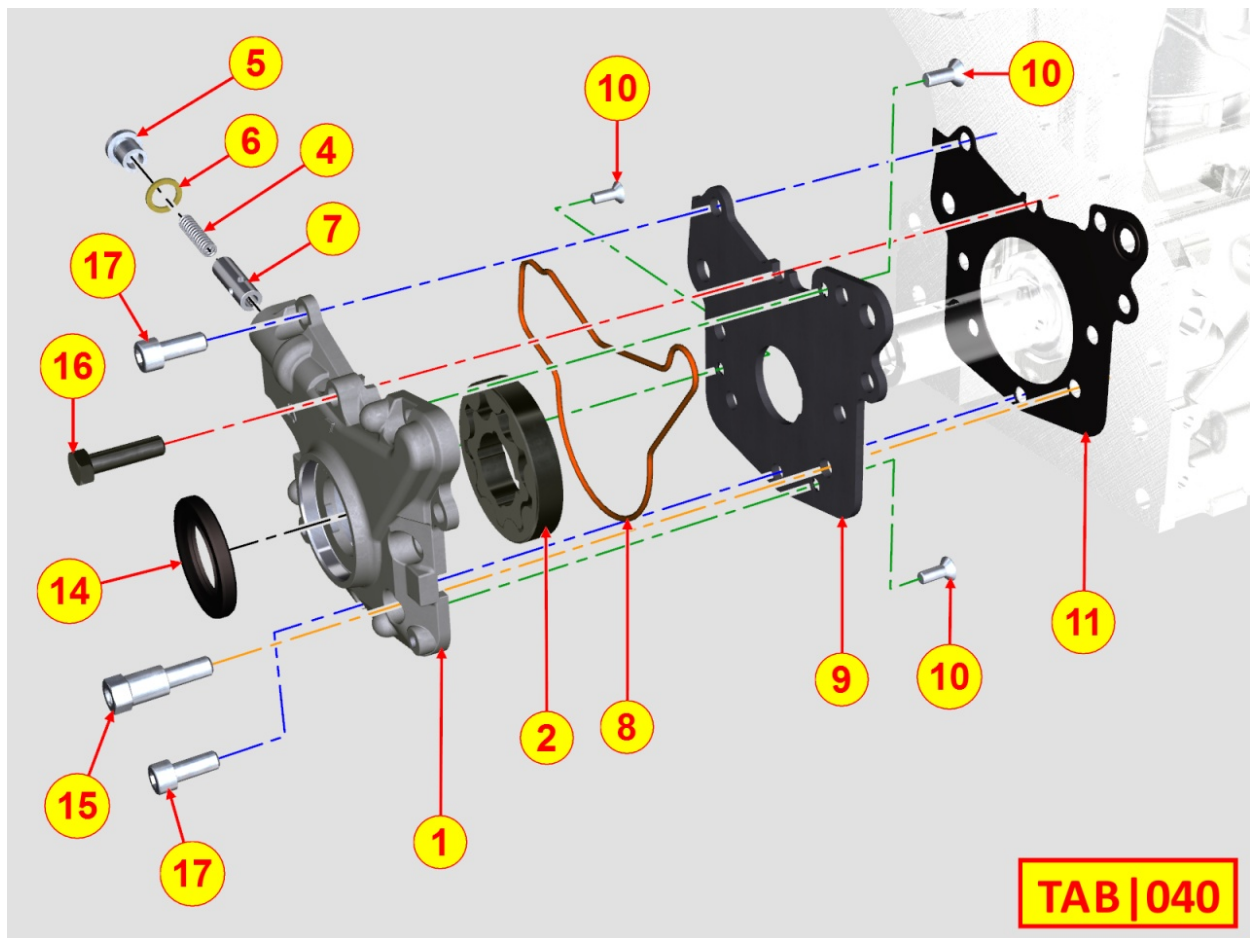

8040320040 - OIL PUMP

Pos	Kit	Included In	Code	Description	Qty	Old Code	Tech. Info
1	(A)		ED0066050960-S	*OIL PUMP ASSY	1		⚠
4		(A)	ED0056250080-S	BY PASS SPRING	1		
5		(A)	ED0090150050-S	BY PASS VALVE PLUG	1		
6		(A)	ED0046700600-S	COPPER WASHER	1		⚠
7		(A)	ED0064950450-S	BY PASS VALVE PISTON	1		
8		(A)	ED0012002920-S	OIL PUMP COVER GASKET	1		⚠
9		(A)		POS. 1			
10		(A)	ED0098000610-S	CAPSCREW	3		
11		(A)	ED0045802160-S	*OIL PUMP GASKET	1		
14			ED0012133430-S	OIL SEAL 32X50X6 PER AL	1		⚠
15			ED0098651740-S	SPECIAL SCREW	2		
16			ED0017700070-S	HEX SCREW M8X30-5737-8G+ZN.B	1		
17			ED0097320740-S	SOC HEAD SCR M8X20L UNI5931 ST	6