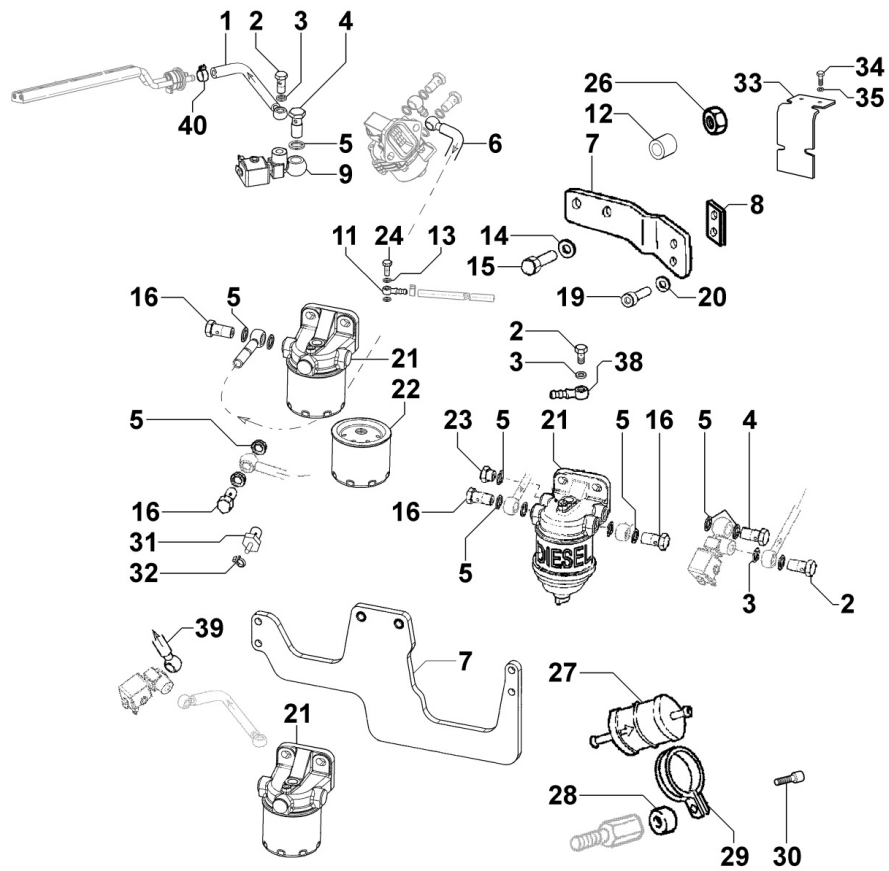

8061320770 - FUEL FILTER

Pos	Kit	Included In	Code	Description	Qty	Old Code	Tech. Info
4			ED0015700450-S	Banjo bolt	1		
5			ED0046700610-S	COPPER WASHER D19/14.2 1.5 THK	6		
7			ED0085456750-S	FUEL FILTER BRACKET	1		
11			ED0072701080-S	BANJO D.6	1		
13			ED0046700620-S	COPPER WASHER D10/6.2 1.5 THK	2		⚠
14			ED0076250190-S	WASHER 10X18X2	2		
15			ED0017800040-S	HEX HEAD SCREW M10X22-5739-8G+ZN.B	2		
16			ED0019010320-S	Banjo bolt 14X1	1		
19			ED0097300260-S	SOC HEAD SCREW M8x20-5931-12.9+Geomet	2		
20			ED0076450060-S	BEL WASHER D13/8.4 0.8 T	2		
21	(A)		ED0037301030-S	§FILT. GASOL.COMPL. SPEC.	1		⚠
22		(A)	ED0021752560-S	FUEL FILTER CARTRIDGE	1		⚠
24			ED0019010330-S	Banjo bolt M 6X 1	1		
31			ED0096800490-S	FUEL FILTER VALVE	1