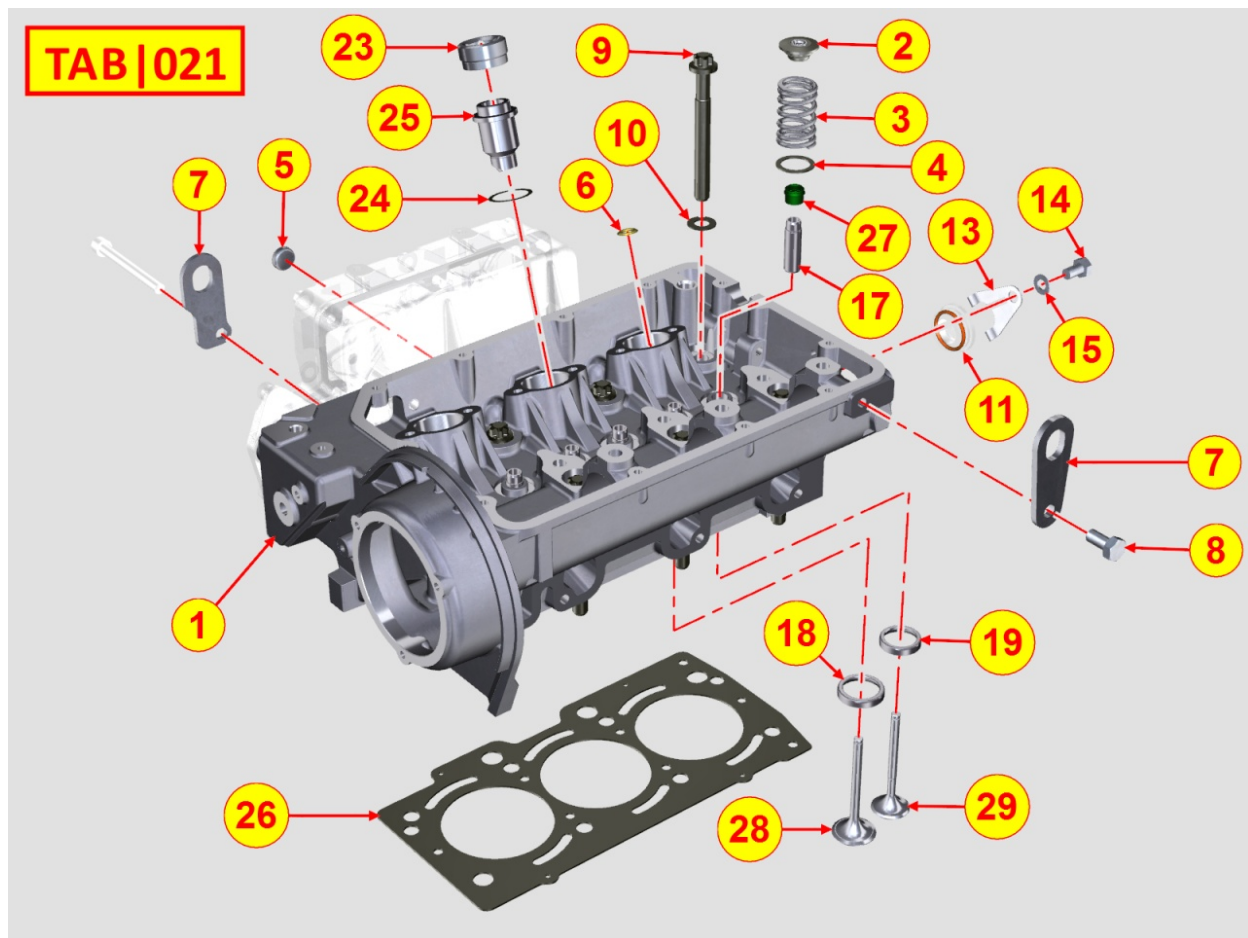

8021320170 - CYLINDER HEAD

Pos	Kit	Included In	Code	Description	Qty	Old Code	Tech. Info
1	(B)		ED0092007080-S	CYLINDER HEAD ASSY	1		
2		(B)		803632...0	4/6/8*		
3		(B)		803632...0	4/6/8*		
4		(B)		803632...0	4/6/8*		
5		(A) (B)	ED0089900470-S	Shutter cap D18	2		
6			ED0059890070-S	SPARK ARRESTOR 2.430.190.002	3		
7			ED0085459390-S	LIFTING BRACKET	2		
8			ED0017700020-S	HEX.HEAD.SCR.M8X16-5739-	1		
9			ED0098202220-S	TORX BOLT M10X90 FOCS+	8		⚠
10			ED0076251300-S	WASHER D19/10.2 1.0 THK	8		
11		(B)	ED0012000810-S	OR 3100 D2000	1		⚠
12				807932...0	1		
13		(B)	ED0055700190-S	RETAINER	1		⚠
14		(B)	ED0017701270-S	SCREW	1		
15		(B)	ED0076250100-S	WASHER D.8X15X1,5	1		
17		(A) (B)	ED0048452000-S	VALVE GUIDE	6		⚠
18		(A) (B)	ED0080001970-S	VALVE SEAT INLET	3		
19		(A) (B)	ED0080002110-S	VALVE SEAT EXHAUST	3		
23			ED0041300960-S	PRECHAMBER LOCKING NUT	3		
24			ED0035275170-S	PRECHAMBER SPACER	9		
25			ED0067250700-S	COMBUSTION PRECHAMBER	3		
26			ED0047300040-S	HEAD GASKET 1003 THICK.1,43 META. (47308	1		
26			ED0047300050-S	HEAD GASKET 1003 TH.1,53 STEEL	1		
26			ED0047300120-S	HEAD GASKET 1003 THICK.1,63 META. (47308	1		
27		(B)		803632...0	4/6/8*		
28		(B)		803632...0	2/3/4*