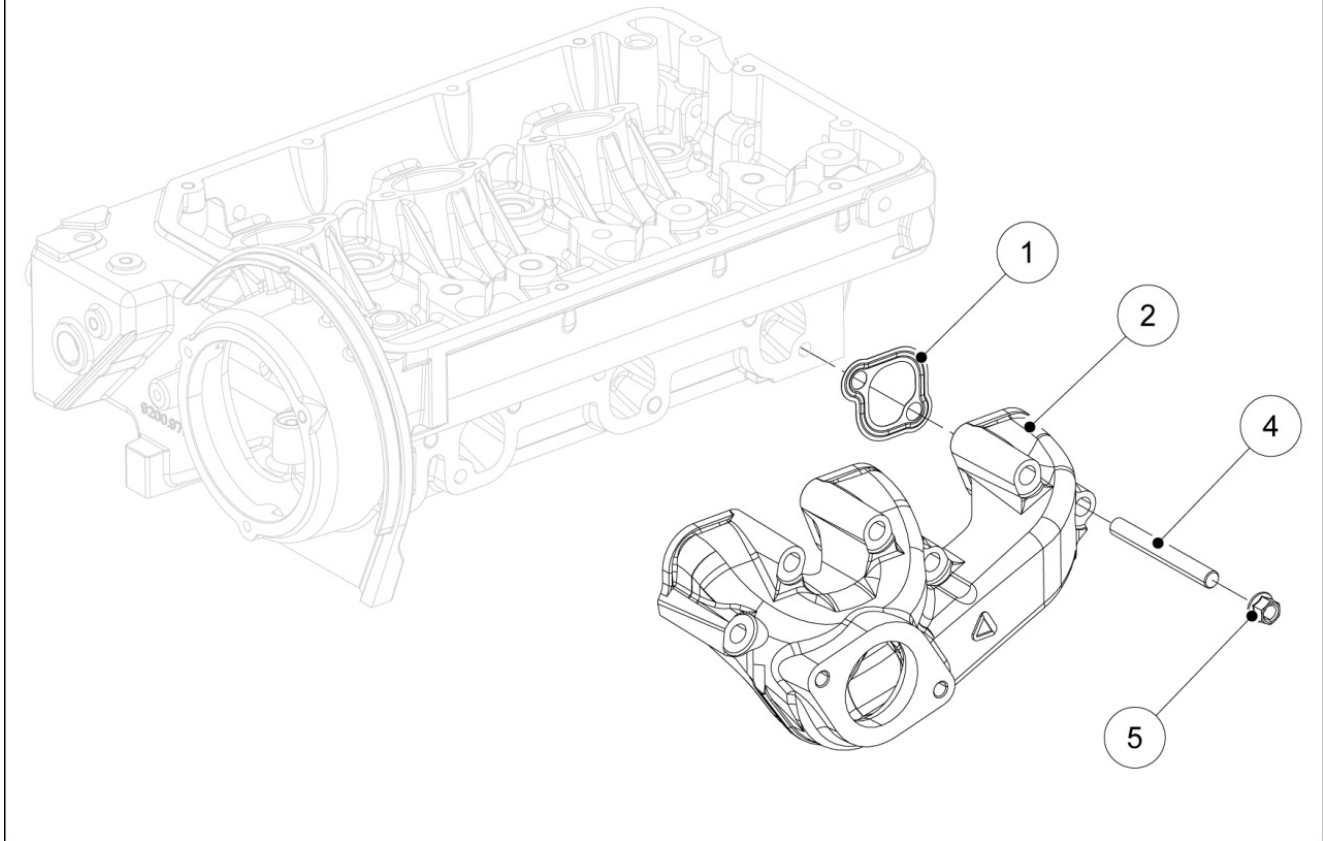

8085320110 - EXHAUST GAS MANIFOLD

TAB. | 085

Pos	Kit	Included In	Code	Description	Qty	Old Code	Tech. Info
1			ED0044200700-S	EXHAUST MANIFOLD GASKET	3		
2			ED0024862420-S	EXHAUST MANIFOLD FRONT OUTLET	1		
4			ED0067800280-S	STUD M8X55 UNI5911 ACC.C40 Zn	6		
5			ED0032401630-S	HEX FLANG HEAD NUT M8 RM	6