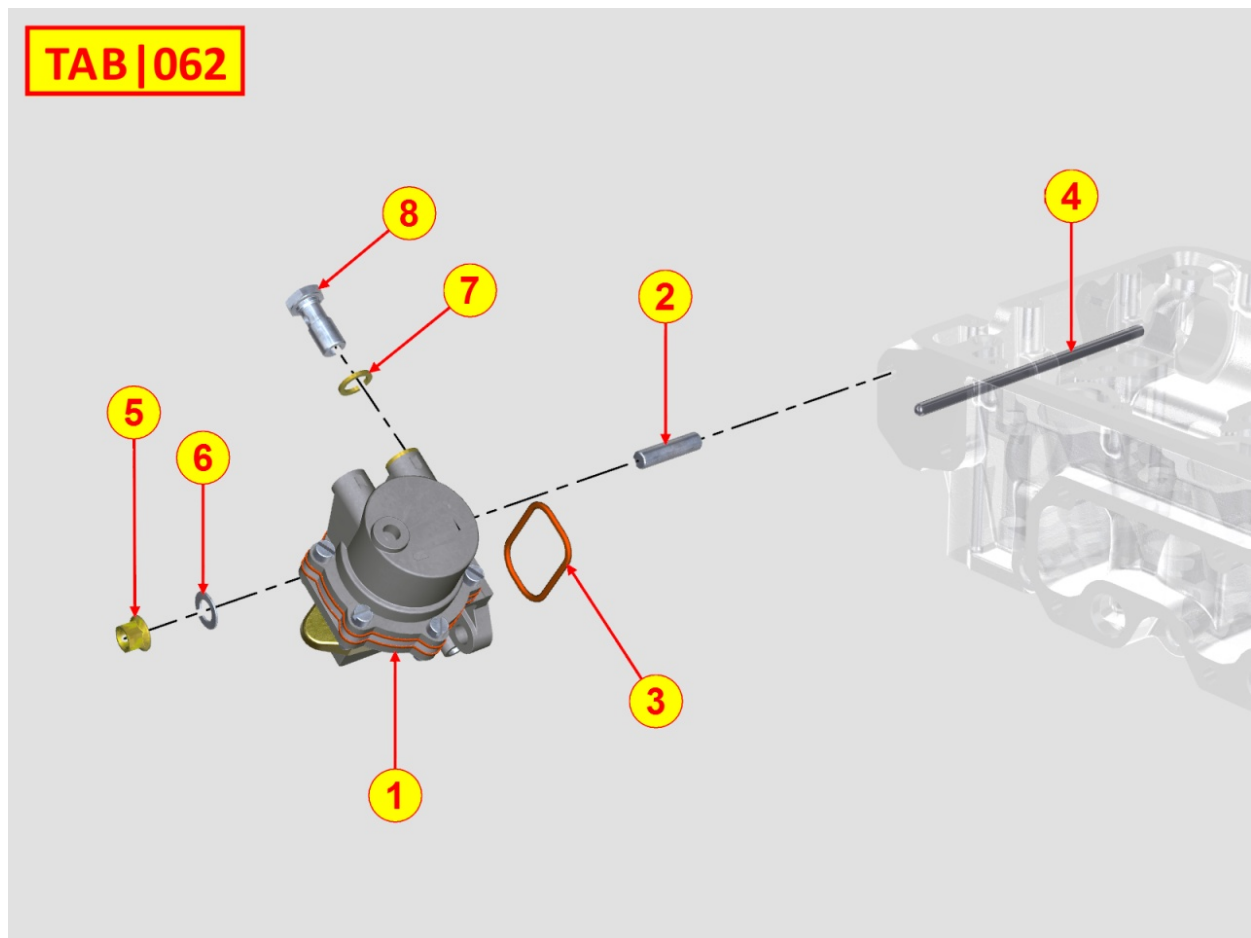

8062320390 - FUEL FEED PUMP

TAB | 062

Pos	Kit	Included In	Code	Description	Qty	Old Code	Tech. Info
1			ED0065851510-S	FUEL FEED PUMP	1		
2			ED0067800080-S	STUD M8X20	2		
3			ED0012000870-S	OR 3150	1		
4			ED0072007210-S	FUEL PUMP PUSH ROD	1		
5			ED0032401640-S	NUT	2		
6			ED0075550290-S	BEL WASHER D15/8.4 0.8 T	2		
7			ED0046700590-S	OPPER WASHER D14/10.2 1.	4		
8			ED0019011930-S	UNION BOLT M 10	2