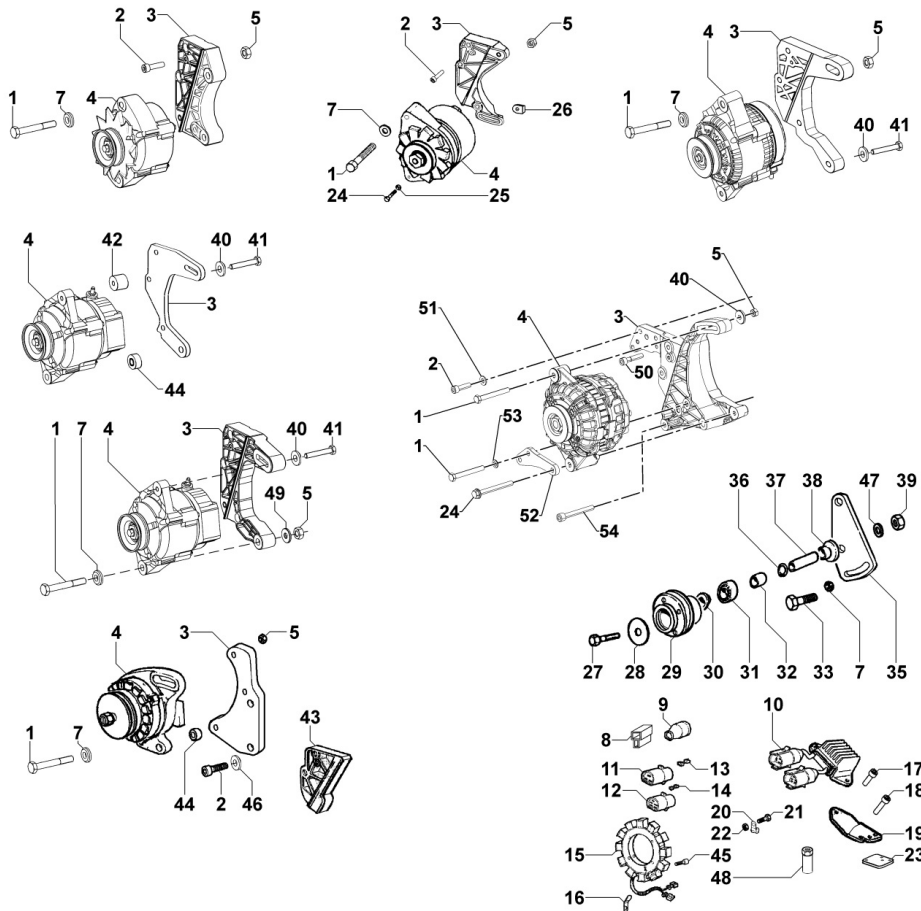

8100321370 - VOLTAGE ALTERNATOR

Pos	Kit	Included In	Code	Description	Qty	Old Code	Tech. Info
2			ED0097320640-S	SOC HEAD SCREW M8x30-5931.8G+Zn.B	2		
9			ED0021450650-S	CAP	2		⚠
10			ED0073623990-S	REGOLATORE 30A CON CAVI E W	1		⚠
11			ED0015571280-S	CONNECTION BOX	1		⚠
12			ED0015571300-S	CONNECTOR	1		
13			ED0091801320-S	END	1		
14			ED0091800560-S	END	3		
15			ED0085650900-S	STATOR	1		⚠
16			ED0062751540-S	PIASTRA/PLATE D	1		
20			ED0036170880-S	CLAMP	1		
21			ED0017700020-S	HEX.HEAD.SCR.M8X16-5739-	1		
22			ED0032400180-S	HEX NUT M8 1.25P STEEL 8	1		
43			ED0038000350-S	ALTERNATOR HOLE PLUG FLANGE	1