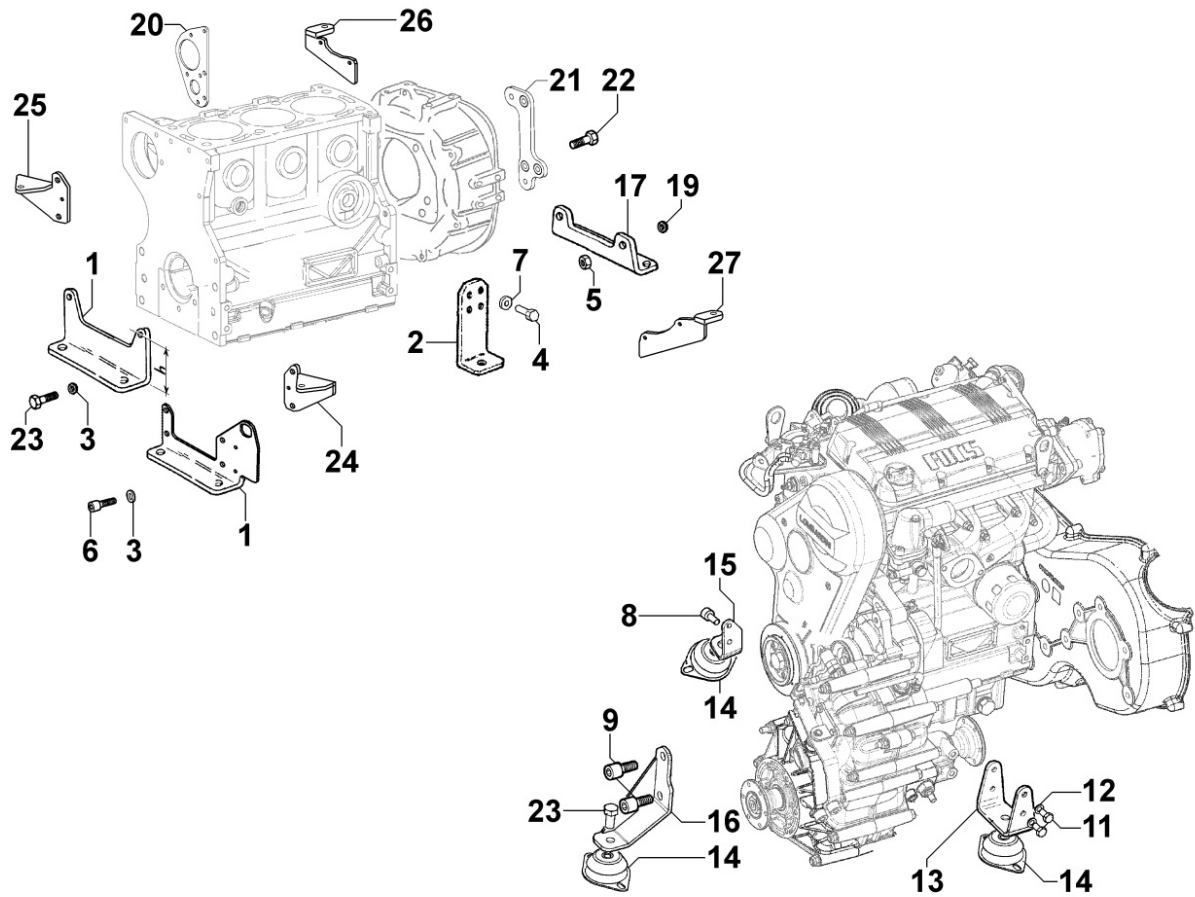

8025321400 - ENGINE MOUNTS

Pos	Kit	Included In	Code	Description	Qty	Old Code	Tech. Info
5			ED0032400180-S	HEX NUT M8 1.25P STEEL 8	2		
8			ED0097300240-S	SOC HEAD CAP SCR M8X16L 1.25P	8