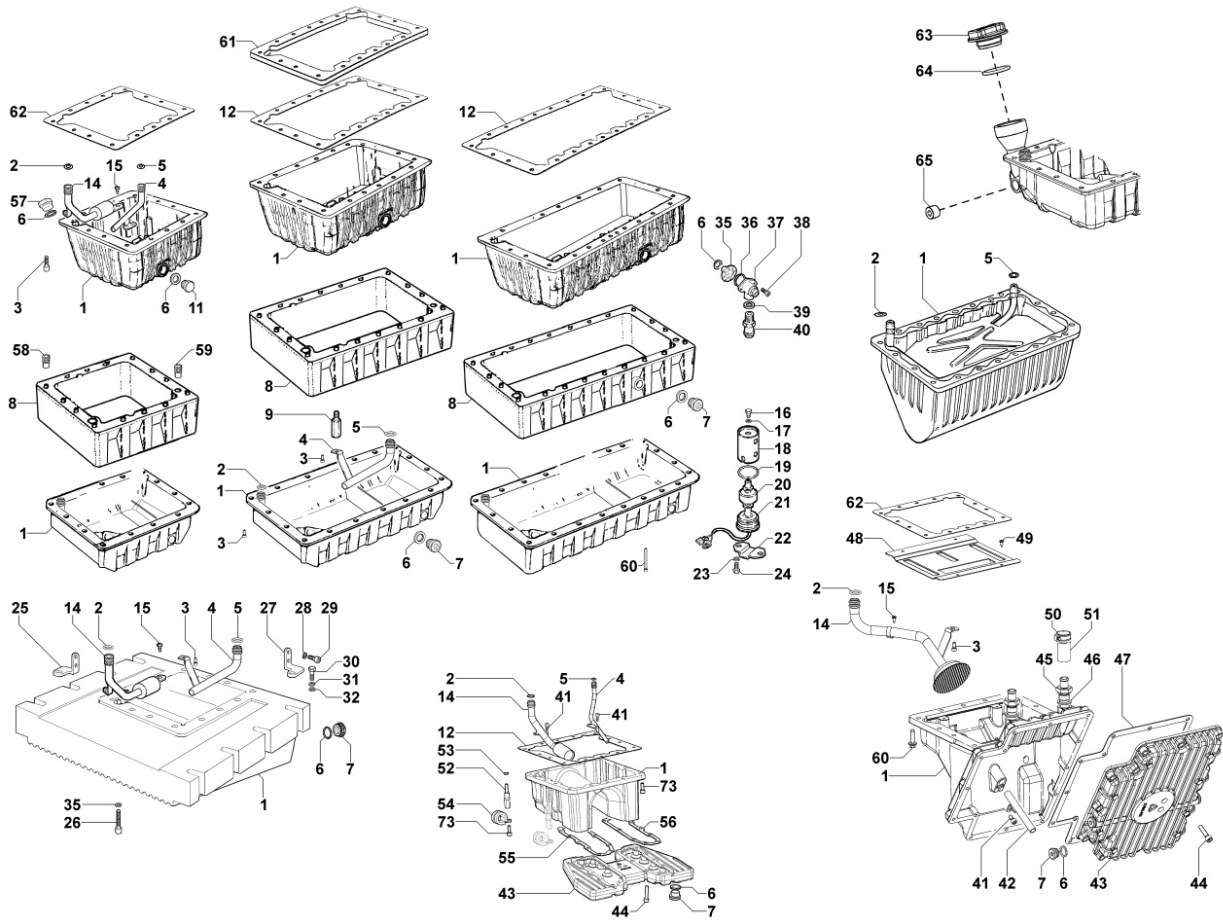

8041320340 - OIL PAN

Pos	Kit	Included In	Code	Description	Qty	Old Code	Tech. Info
1			ED0066455380-S	OIL SUMP ASSY WACKER	1		
2			ED0012000300-S	OR 116-SILICONIC RUBBER	1		
3			ED0017601300-S	HEX FLANG HEAD SCRE M6X12-8.8+Zn.B	19		
4			ED0094852720-S	OIL RETURN PIPE	1		
5			ED0012002740-S	OR D.8X3 FOR OIL RETURN PIPE	1		
6		(A)	ED0046700880-S	CUPPER WASHER 18X24X1	2		
11		(A)	ED0090400350-S	OIL DRAIN PAN	2		
12			ED0044311200-S	GASKET	1