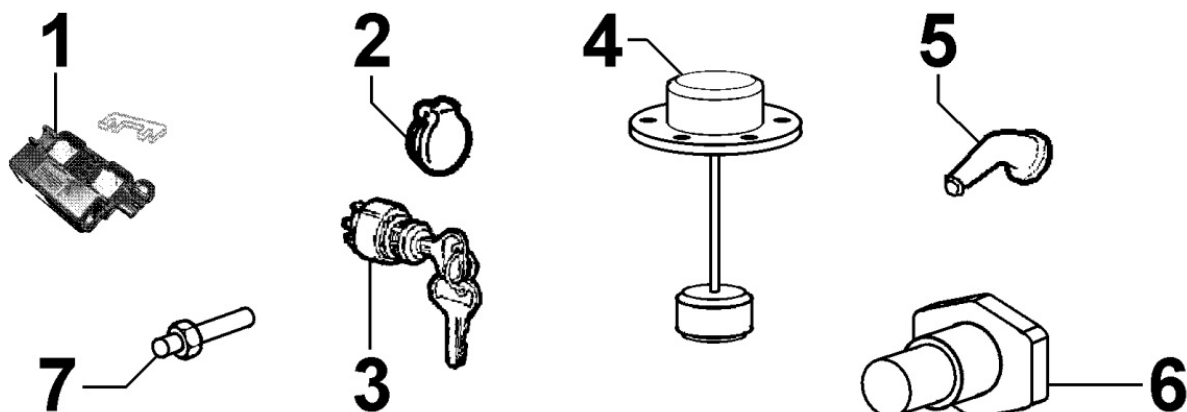

8108320030 - ELECTRICAL ACCESSORIES

Pos	Kit	Included In	Code	Description	Qty	Old Code	Tech. Info
4			ED0049060080-S	FUEL GAUGE	1