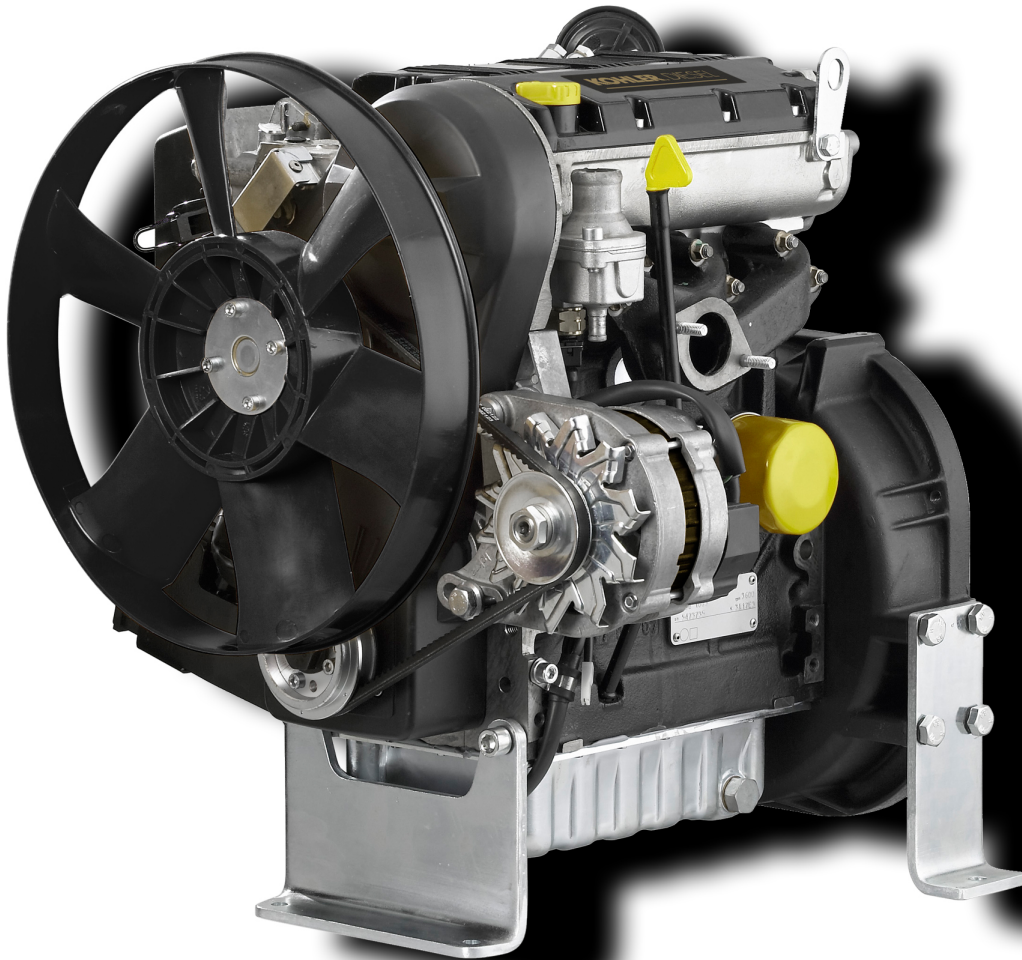

ED4C11C2

Spare Parts Catalogue

LDW1003

Update Date 16/05/2017