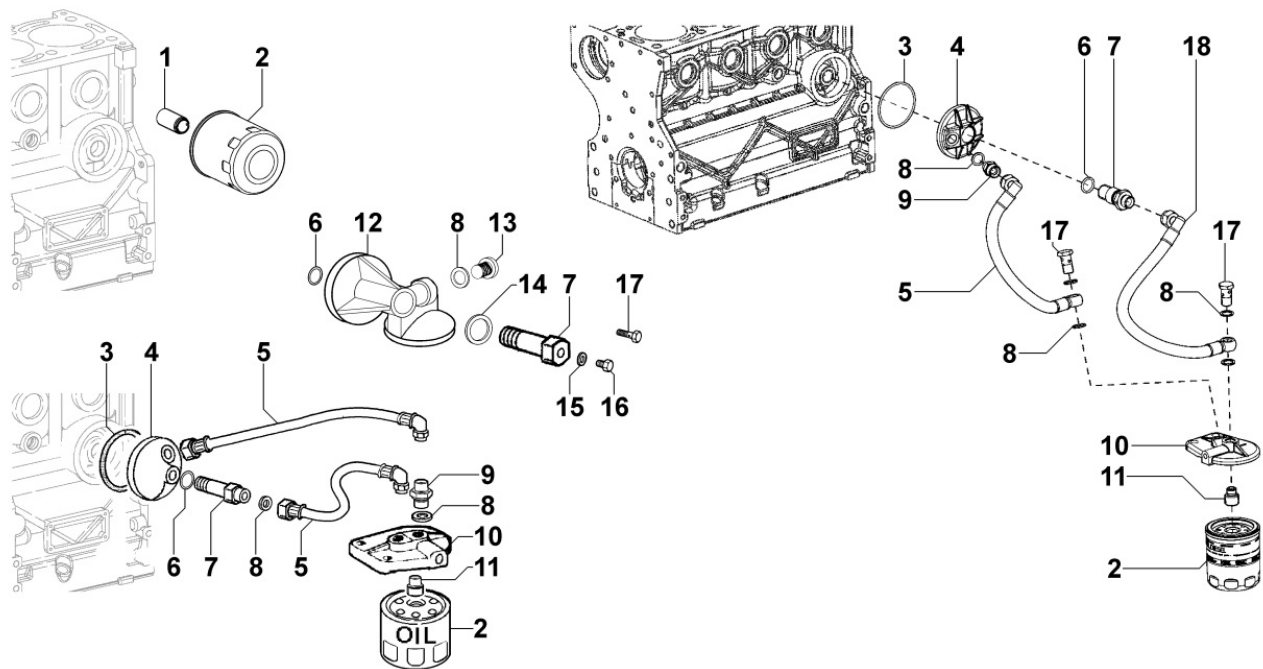

8042320600 - OIL FILTER

Pos	Kit	Included In	Code	Description	Qty	Old Code	Tech. Info
2			ED0021751310-S	SOIL CARTRIDGE FOCS MM.90	1		
3			ED0012020360-S	O RING DIA61 SILICON RUB	1		
4			ED0038551350-S	FLANGIA DI INTERCETTAZIONE PER	1		
5			ED0094853690-S	OIL PIPE REMOTE FILTER	2		
8			ED0046700610-S	COPPER WASHER D19/14.2 1.5 THK	5		
9			ED0059530480-S	NIPPLE	1		
10			ED0048963200-S	GRUPPO TESTINA FILTRO OLIO EST	1		
11			ED0073302780-S	RACCORDO PER TESTINA FILTRO OL	1		
17			ED0019011550-S	BANJO BOLT M.14X1,5X27	2