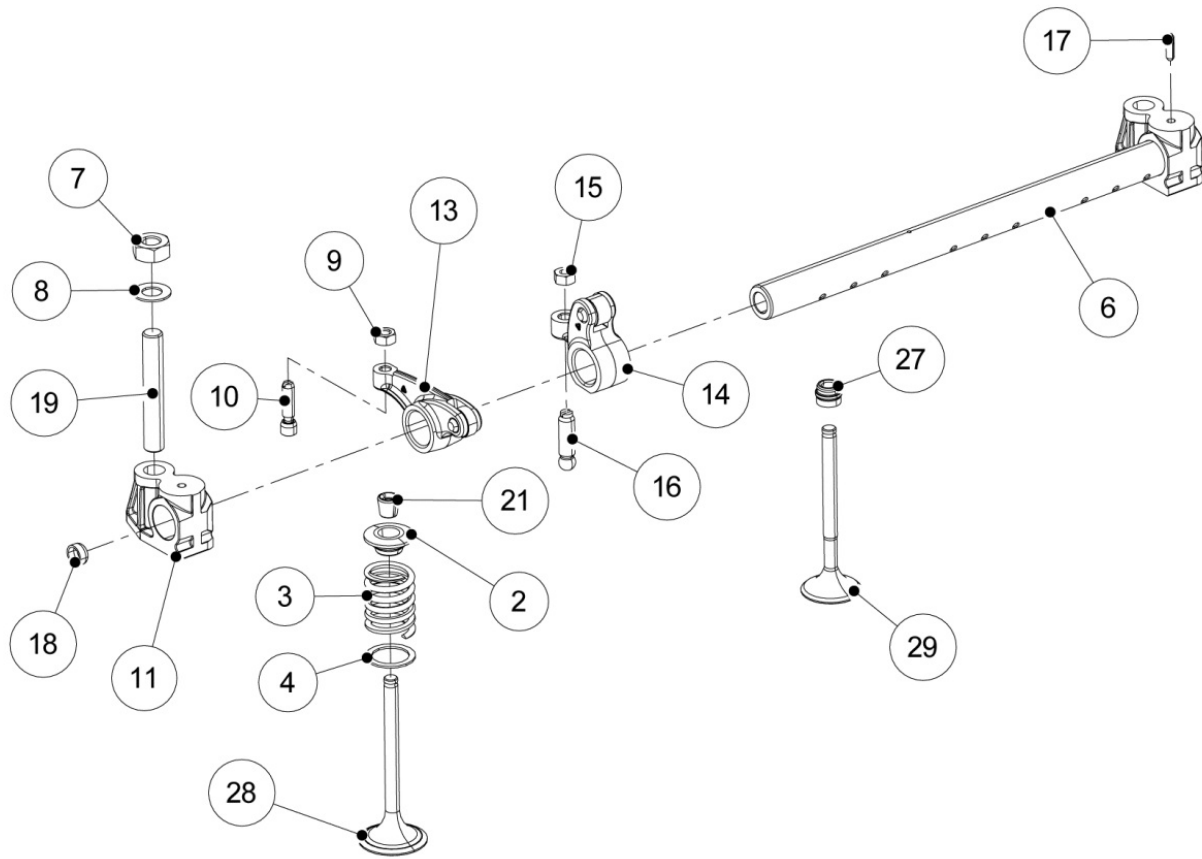

8036320040 - ROCKER ARMS / VALVES

TAB. | 036

Pos	Kit	Included In	Code	Description	Qty	Old Code	Tech. Info
2	(B)		ED0064100170-S	RETAINER WITH HALF COLLETTES	4/6/8*		
3			ED0057551370-S	*VALVE SPRING	6		
4			ED0076251850-S	WASHER D.19X25X1	6		
6	(A)		ED0060451110-S	ROCKER ARM ASSEMBLY 702	1		
6	(E)	(A)	KDISC.		1	ED0060450870-S	
7			ED0032400330-S	NUT M10X1,5-UNI.5588-8S+ZN.B	4		
8			ED0076251300-S	WASHER D19/10.2 1.0 THK	4		
9		(A) (C)	ED0032400080-S	NUT M6-Cl.8 type 1-ISO	1		
10		(A) (C)	ED0098500880-S	ADJ.SCREW	1		
11		(A)	ED0086151050-S	SUPPORT	4		
13	(C)	(A)	ED0015411930-S	ROCKERARM	6		
14	(D)	(A)	ED0015412200-S	ROCKERARM	3		
15		(A) (D)	ED0032401510-S	NUT M8X1 UNI 5588-8G	1		
16		(A) (D)	ED0098501100-S	ADJ.SCREW	1		
17		(A) (E)	ED0084300610-S	TAPER PIN 'D 10	1		
18		(A) (E)	ED0090001480-S	PLUG D.11	2		
19			ED0068000880-S	STUD 10X45 UNI5914-66	4		
21		(B)	ED0080570030-S	HALF COLLET TRW 083.006.007.00.1	12		
27			ED0045350150-S	VALVE STEM SEAL	6		⚠
28			ED0096521570-S	*INTAKE VALVE	3		⚠
29			ED0096851500-S	*EXHAUST VALVE	3		⚠