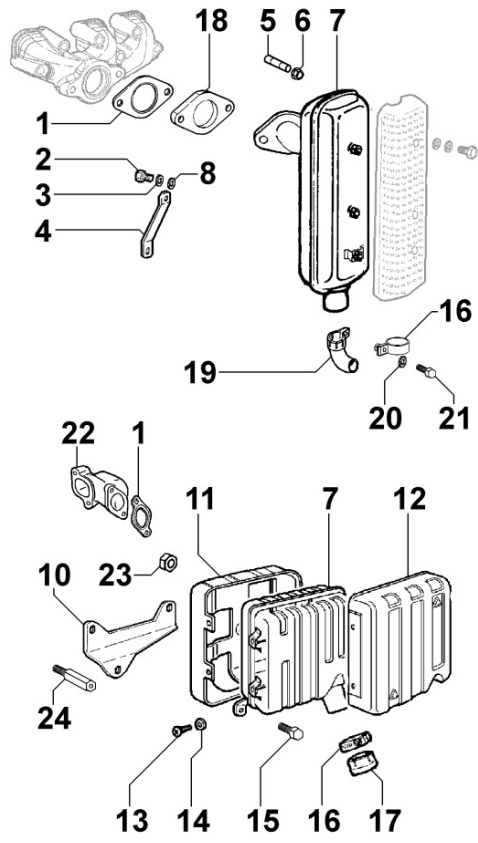

8086320270 - EXHAUST MUFFLER

Pos	Kit	Included In	Code	Description	Qty	Old Code	Tech. Info
7			ED0054604500-S	MUFFLER	1