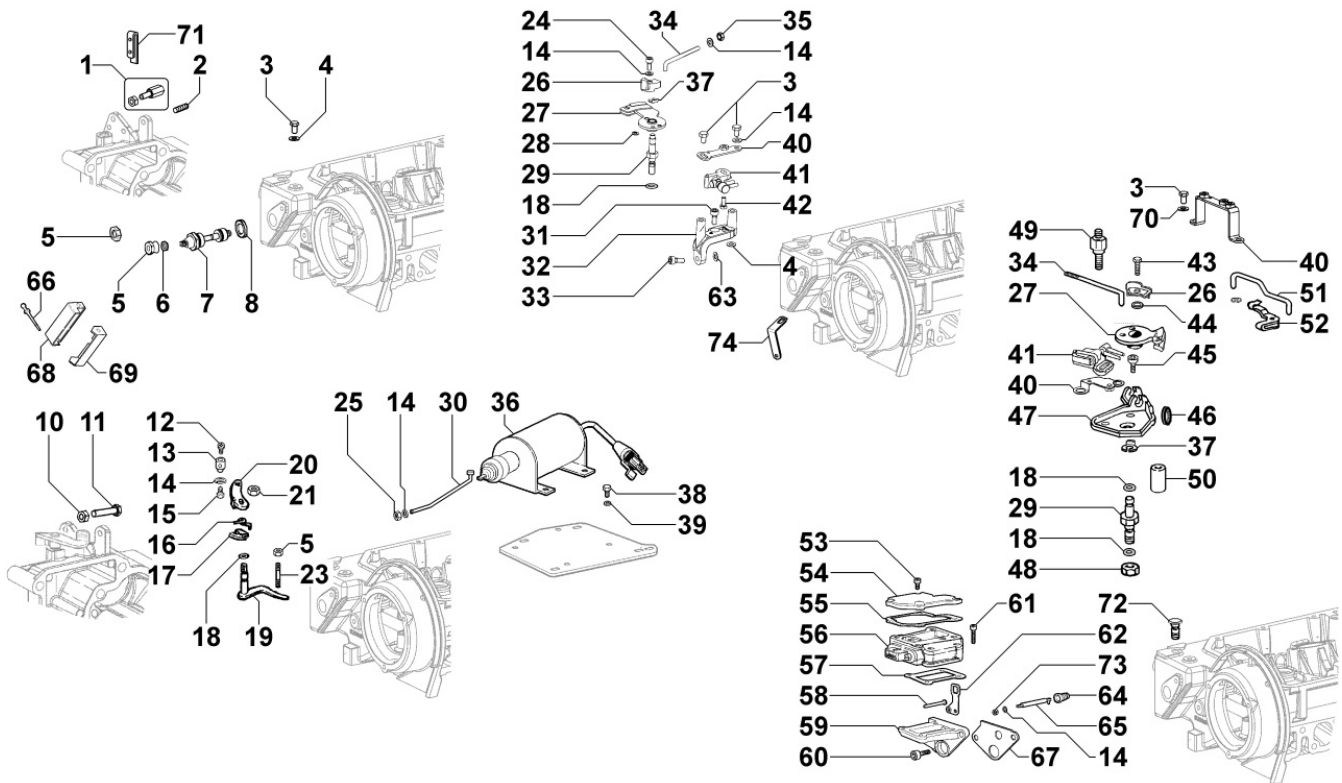

8051320470 - CONTROLS

Pos	Kit	Included In	Code	Description	Qty	Old Code	Tech. Info
1			ED0091801910-S	CABLE END ASSEMBLY	2		
5			ED0032401530-S	NUT M 6X1 SEAL LOCK	2		
7			ED0085761120-S	EX.FUELDEV.	1		
8			ED0044800460-S	Copper wahser 16.2X20X1.5	1		
10			ED0032400080-S	NUT M6-CI.8 type 1-ISO	1		
11			ED0017601280-S	SCREW M6 FOR EXTERNAL LEVER SET UP	1		
12			ED0097900230-S	SOC HEAD SCRE M5X8 UNI 6107 acc.5S zn	1		
13			ED0060000490-S	LEVER PAD	1		
14			ED00771R0010-S	PLAIN WASHERS 5,3X10X1	1		
15			ED0017550010-S	HEX HEAD SCREW M5X8 5739-8G+ZN.B	1		
16			ED0056600470-S	LEVER SPRING	1		
17			ED0062751140-S	LOCKING STOP LEVER PLATE	1		
18			ED0012000510-S	RING	1		
19			ED0052004130-S	INTERNAL STOP LEVER	1		
20			ED0052004140-S	EXTERNAL STOP LEVER	1		
21			ED0032030750-S	LOCKNUT M.8 h.8,5	1		
23			ED0067600440-S	STUD 6X1X10 UNI 5911	1