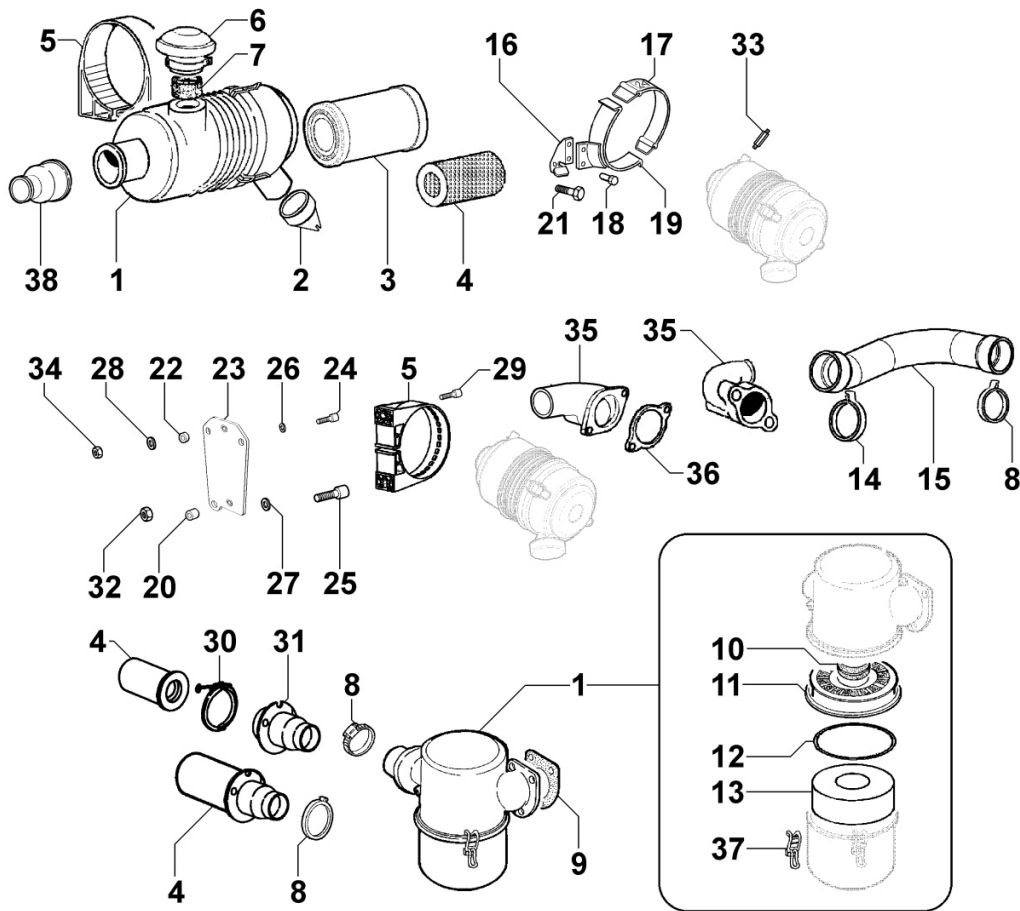

8081320250 - AIR CLEANER

Pos	Kit	Included In	Code	Description	Qty	Old Code	Tech. Info
1	(A)		ED0037004550-S	AIR CLEANER	1		
2		(A)	ED0064910310-S	PIPE ELBOW	1		
3		(A)	ED0021751240-S	AIR CLEANER FILTER 5"	1		
4		(A)	ED0021751250-S	AIR SAFETY CARTRIDGE 5"	1		
5			ED0085455660-S	STAFFA SUPPORTO FT.ARIA D.5"	1		
6			ED0021360530-S	CAPPELOTTO FT.ARIA 5"(1377)	1