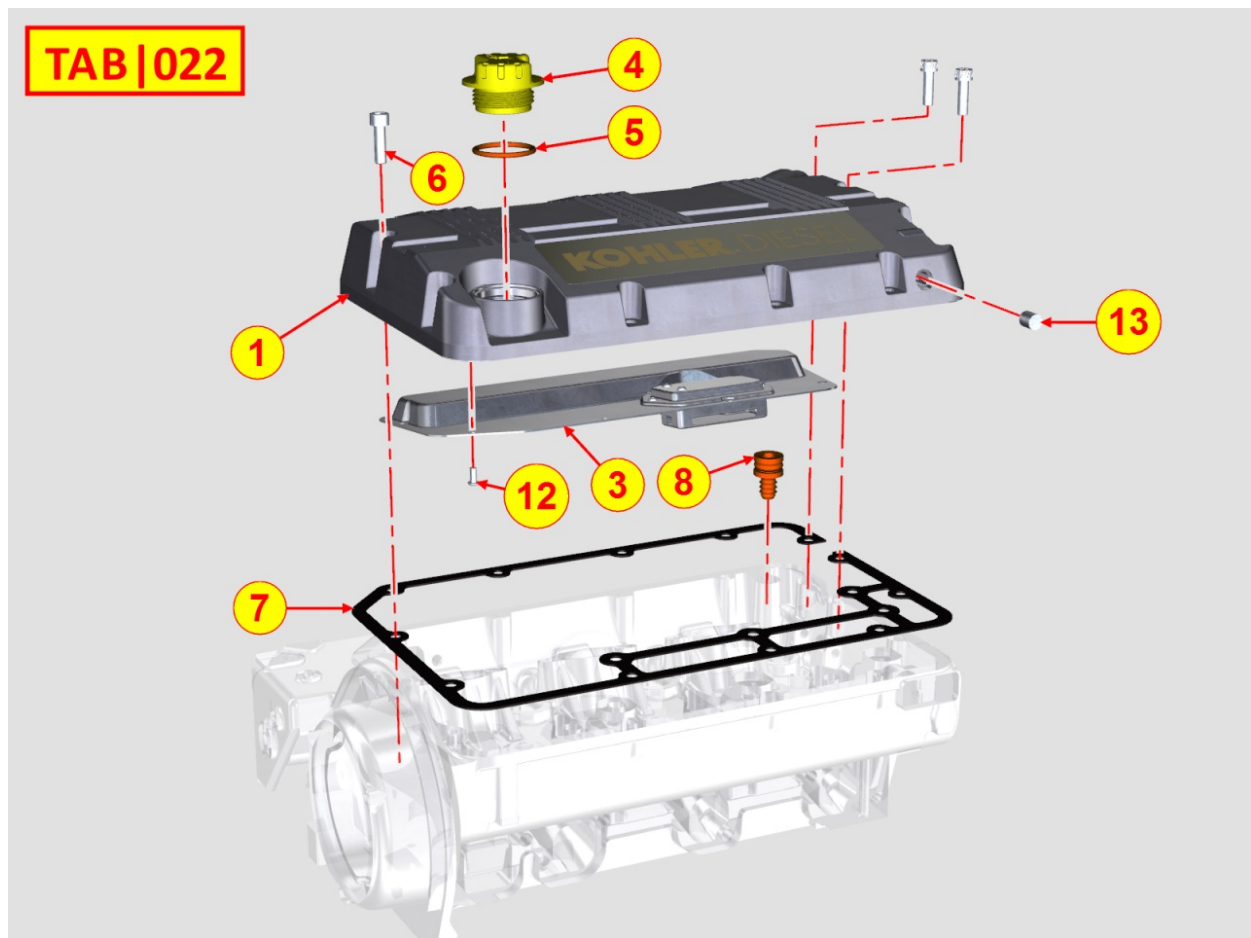

8022320520 - HEAD COVER

Pos	Kit	Included In	Code	Description	Qty	Old Code	Tech. Info
1	(A)		ED0021257260-S	ROCKER ARM COVER ASSY LDW1003	1		⚠
3		(A)	ED0050662220-S	BREATHING SYSTEM SHEET METAL PLATE KDW 1	1		
4			ED0090320930-S	Oil filling cap M30x2	1		⚠
5			ED0012000820-S	O-RING D31.89/26.50 2.62 THK	1		⚠
6			ED0097304160-S	SOCKET HEAD SCREW M6X20 WITH DRYLOC	12		
7			ED0044001020-S	ROCKER ARM COVER GASKET	1		⚠
8			ED0053651220-S	COUPLING RUBBER COLLAR. HEAD / COVER	1		
10				810232...0			
11				810232...0			
12		(A)	ED0074810540-S	RIVET 3.2X8 -1103-0410	9		
13		(A)	ED0090801330-S	PLUG AVSEAL D8 02961-00810	1