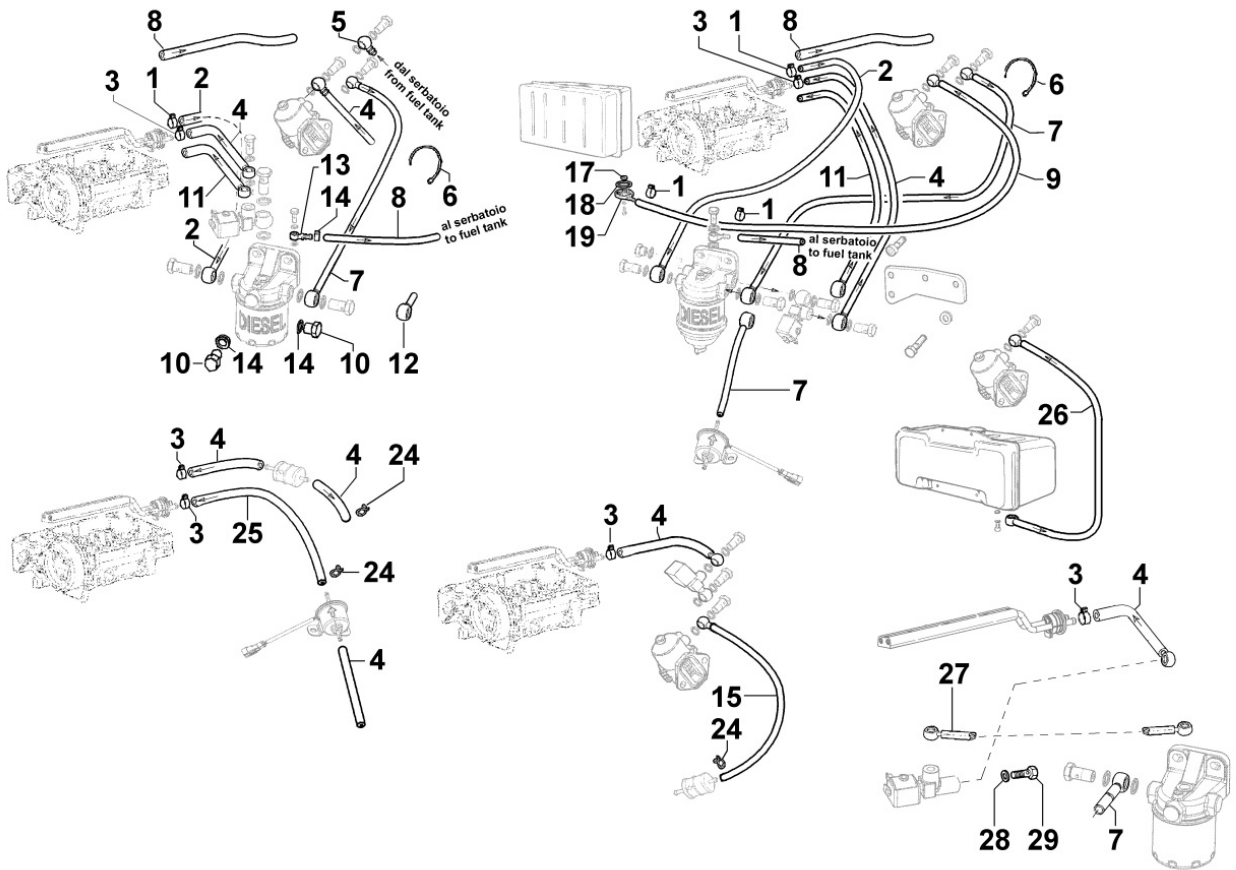

8064321030 - FUEL PIPING

Pos	Kit	Included In	Code	Description	Qty	Old Code	Tech. Info
1			ED0036300500-S	CLAMP TYPE CLIC D.9-11 55	1		
2			ED0093759590-S	T.R.D.14D4X9 L =530	1		
3			ED0036302170-S	CLAMP CLIC110 11.5-13.5	1		
5			ED0072701380-S	BANJO D.10	1		
5			ED0072701040-S	*RACCORDO/UNION FV	1		
6			ED0024710060-S	NYLON COLLAR	3		
7			ED0093756730-S	T.R.C10/14.6X12L=425	1		
11			ED0093758680-S	T.C.R.10D.6X12L=500	1		
20			ED0036300080-S	CLAMP	1