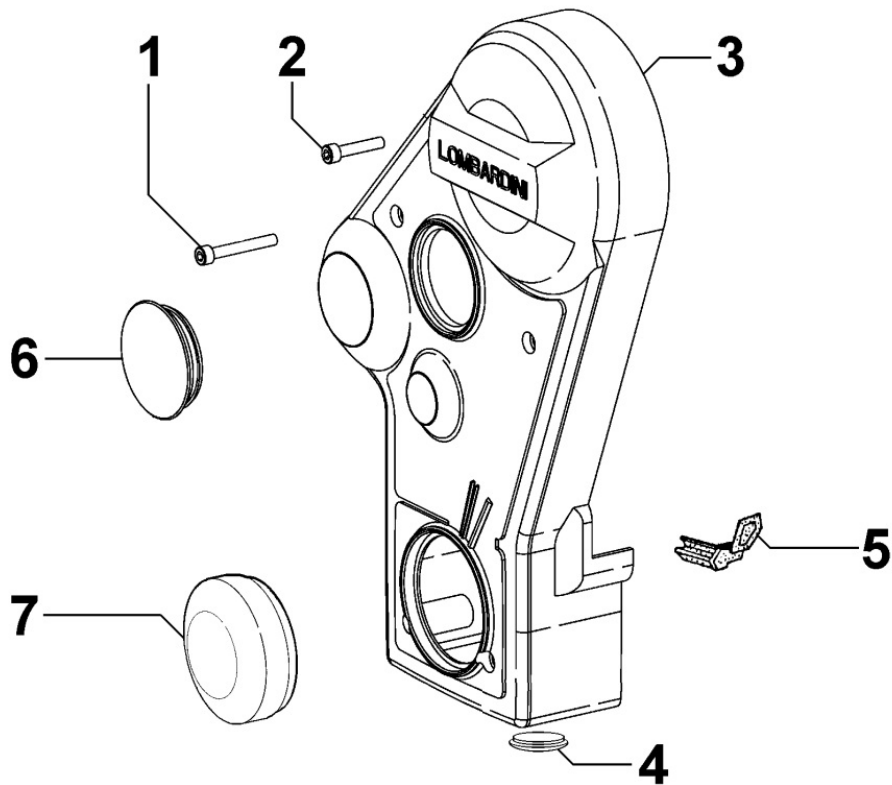

8171320130 - BELT GUARD

Pos	Kit	Included In	Code	Description	Qty	Old Code	Tech. Info
1			ED0097300150-S	SOC HEAD SCREW M6X30-5931.8G+ZN.B	1		
2			ED0097320160-S	SOC HEAD CAP SCR M6X40L 8.8	4		
3			ED0069277070-S	TIMING BELT COVER WACKER/TEREX 1003	1		
4			ED0090000780-S	PLUG D.9-10	1		
6			ED0090001340-S	PLUG	1		
7			ED0090001610-S	CAP	1