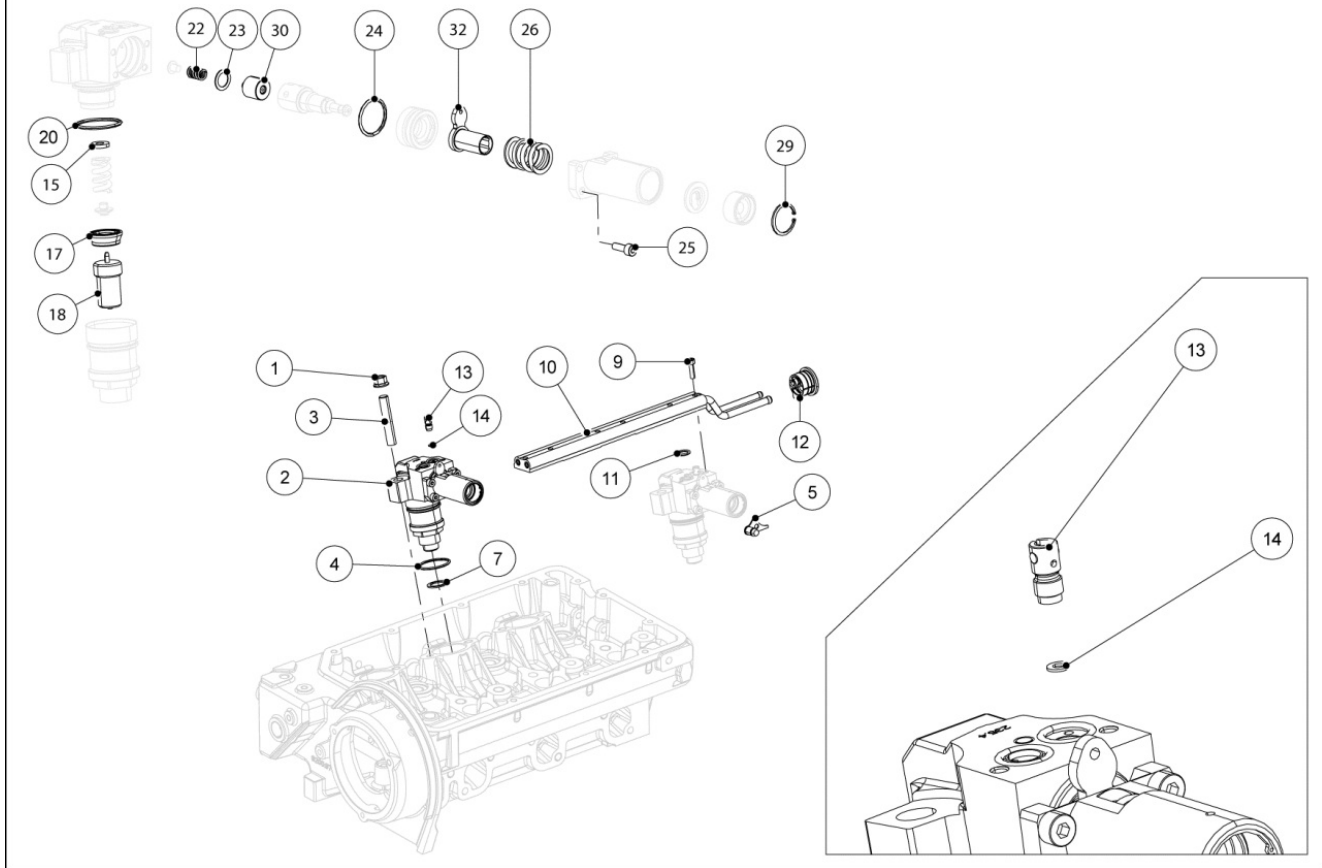

8030320080 - INJECTION SYSTEM

TAB. | 030

Pos	Kit	Included In	Code	Description	Qty	Old Code	Tech. Info
1			ED0032401640-S	NUT	6		
2	(A)		ED0065902900-S	UNIT PUMP INJECTOR	3		⚠
3			ED0067802030-S	Stud M8X30 Fixing Unit Injector Pump	6		
4			ED0012002130-S	ANELLO OR 2106 - 26,70 X 1,78	2/3/4		
5			ED0063707960-S	OVERFUEL SPRING ASSEMBLY PLATE	1		⚠
6				802132...0			
7			ED0046700820-S	COPPER WASHER 14X19X1	3		
8				803532...0			
9			ED0097303130-S	SOCKET HEAD SCREW M4X16 DIN 7984-12.9	6		⚠
10	(B)		ED0093759950-S	FUEL RAIL FOCS 3 CYL	1		
11			ED0012002860-S	ANELLO OR 9,25 X 1,78	2		⚠
12		(B)	ED0047500140-S	GASKET FOR FUEL TUBE COMPLETE	1		⚠
13		(A)	ED0096800410-S	REL.VALVE	2/3/4		
14		(A)	ED0047600380-S	GASKET	2/3/4		
15		(A)	ED0083351420-S	SPACER	1		⚠
17		(A)	ED0035272200-S	SPACER	2/3/4		
18		(A)	ED0065314360-S	NOZZLE	2/3/4		⚠
20		(A)	ED0012002870-S	ANELLO OR 25,12 X 1,78	2/3/4		
22		(A)	ED0058012740-S	SPRING	2/3/4		
23		(A)	ED0047600150-S	GASKET	2/3/4		
24		(A)	ED0012002770-S	O RING	2/3/4		
25		(A)	ED0097302060-S	SCREW	4to12		
26		(A)	ED0057551130-S	SPRING	2/3/4		
29		(A)	ED0012410090-S	SNAP RING	2/3/4		
30		(A)	ED0096721070-S	DELI.VALVE	2/3/4