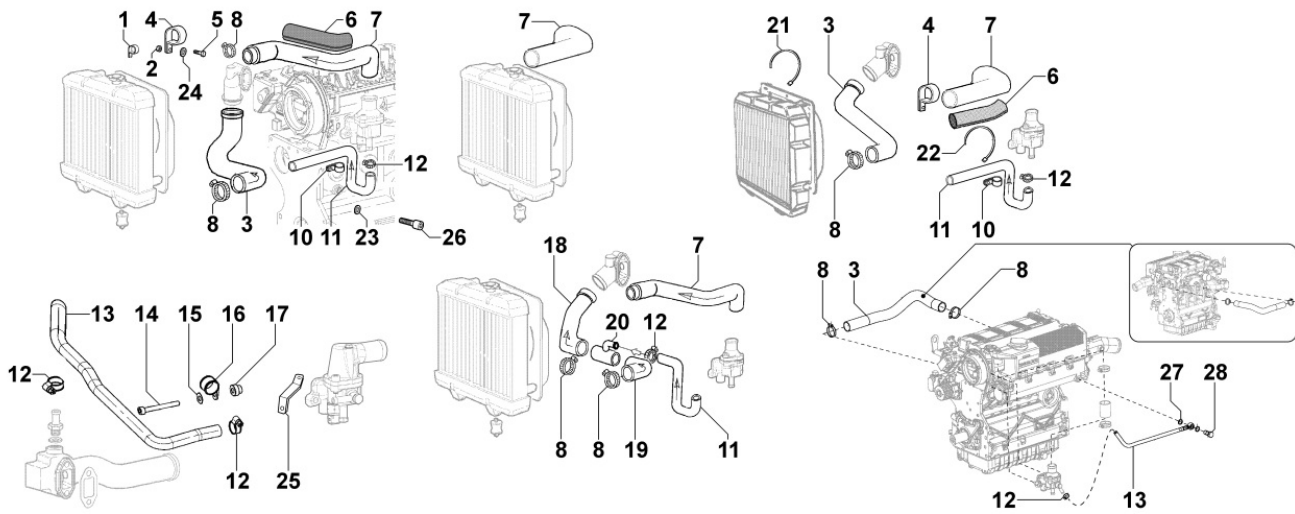

8068320800 - HOSES FOR WATER COOLER

Pos	Kit	Included In	Code	Description	Qty	Old Code	Tech. Info
2			ED0032030500-S	SELF LOCKING NUT M6 X 1	1		
3			ED0054011950-S	HOSE FROM RADIATOR OUT TO PUMP IN	1		
4			ED0036301550-S	HOSES CLAMP	1		
5			ED0017600030-S	SCREW 6X12-5739-8G+ZN.B	1		
7			ED0054011940-S	HOSE THERMOSTAT TO RADIATOR	1		
8			ED0036301460-S	CLAMP d.25-40 SX9C W1	2		
10			ED0036170890-S	CALMP 20	1		
11			ED0093050730-S	BY PASS HOSE	1		
12			ED0036301470-S	CLAMP d.12-22 SX9C W2	1		
24			ED0076260010-S	PLAIN WASHERS 6,5X16X2	1