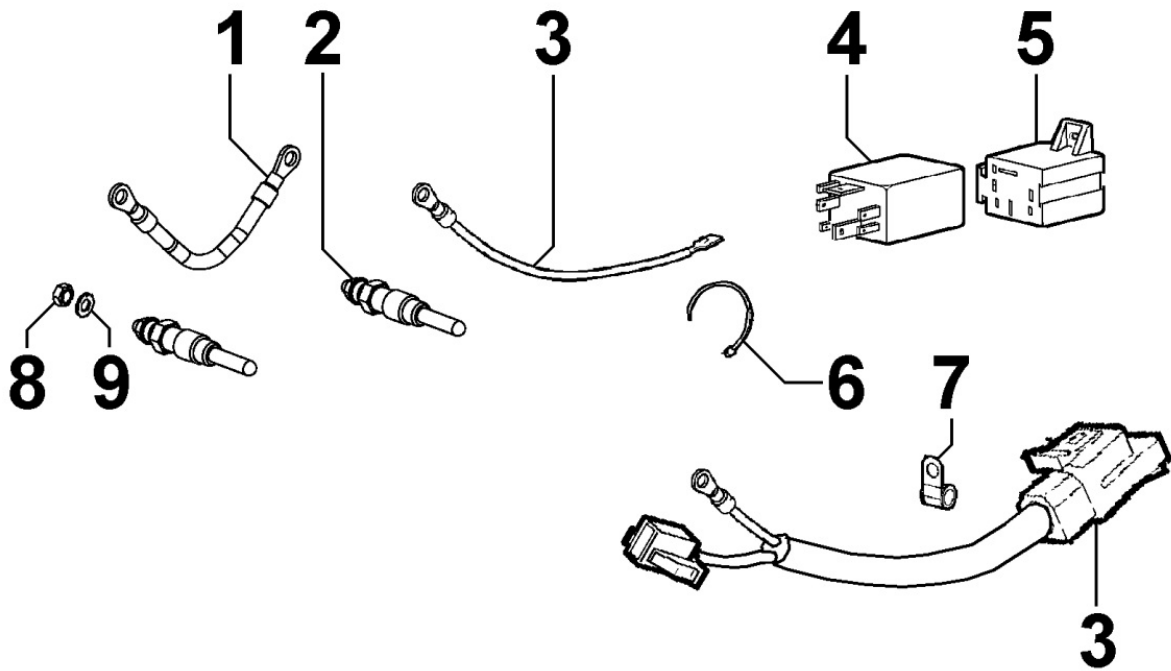

8106320270 - GLOW PLUGS / CONTROL UNIT

Pos	Kit	Included In	Code	Description	Qty	Old Code	Tech. Info
1			ED0021855480-S	CONNECTION CABLE	2		
2	A		ED0021000890-S	GLOW PLUG	3	ED0021000980-S	
3			ED0021858670-S	CONNECTION CABLE	1		
4			ED0021931340-S	CENTRALINA PER CANDELETTE IDM	1		
5			ED0058301610-S	MORSETTO PER CENTRALINA DI PRE	1		
6			ED0024710190-S	NYLON COLLAR PLT2I-MO 3,6x203	1		
8		(A)	ED0032400040-S	NUT M5 UNI 5588 6s PG Zinc Pla	2/3/4	ED0032400050-S	
9		(A)	ED0076260660-S	WASHER	2/3/4