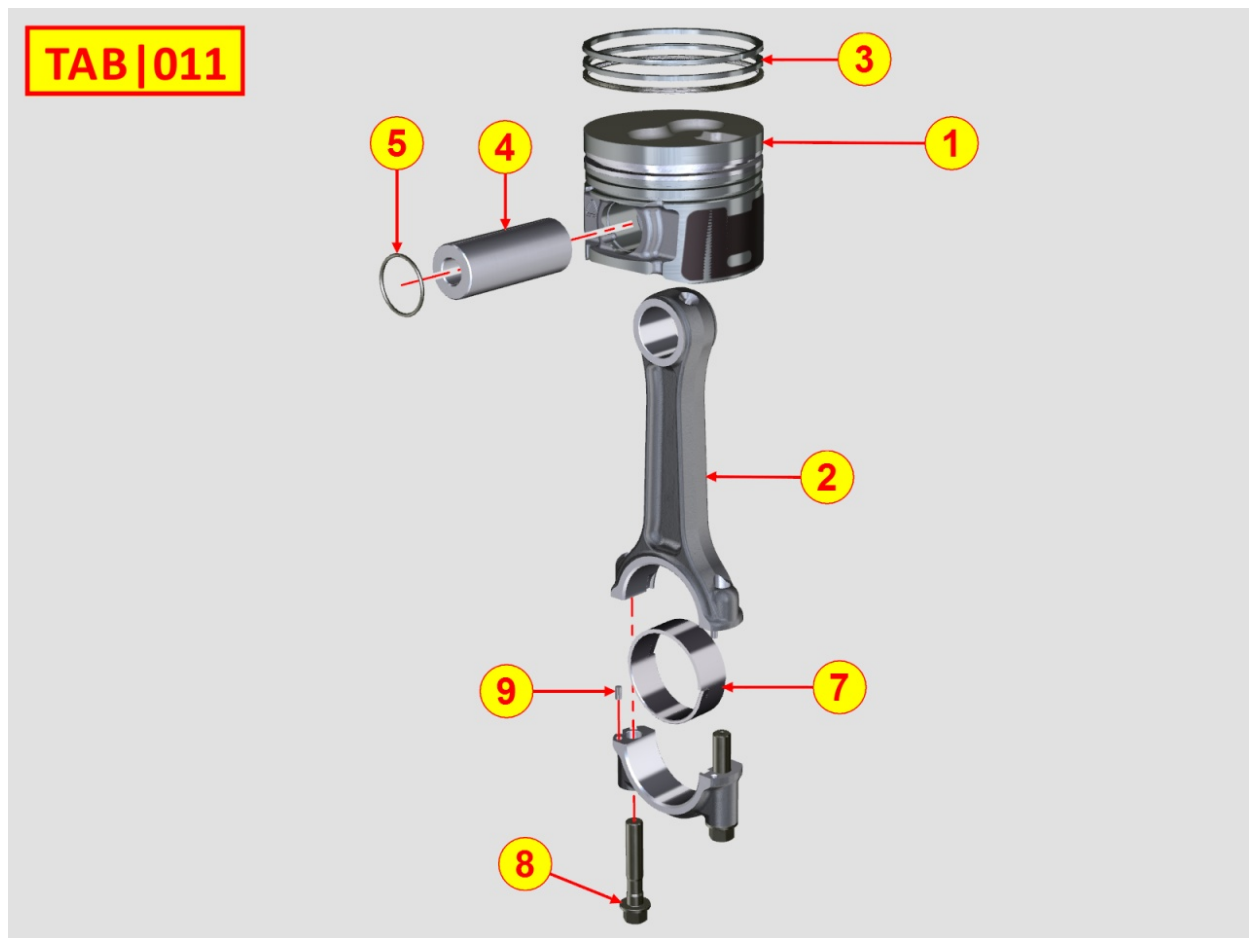

8011320070 - PISTON / CONNECTING ROD

Pos	Kit	Included In	Code	Description	Qty	Old Code	Tech. Info
1	(A)		ED0065015120-S	PISTON SET STD	3		
1	(A)		ED0065015130-S	COMPLETE PISTON (SPAR PART) FOCS 1404 +0	3		
1	(A)		ED0065015140-S	COMPLETE PISTON (SPAR PART) FOCS 1404 +1	3		
2	B		ED0015262260-S	*CONNECTING ROD ASSY.	3		⚠
3		(A)	ED0082112480-S	RINGS STAND.	2/3/4		
3		(A)	ED0082112490-S	SEGMENTS SERIES STD FOCS 1404 +0,50	2/3/4		
3		(A)	ED0082112500-S	SEGMENTS SERIES STD FOCS 1404 +1.00	2/3/4		
4		(A)	ED0084800810-S	PISTON PIN 20X55 f.10,5	3		
5		(A)	ED0012610990-S	PISTON CIRCLIP	6		
6		(B)	ED0016300380-S	SMALL END BUSH	2/3/4		⚠
7			ED0016401160-S	BEARING STD	2/3/4		⚠
7			ED0016401170-S	UNDER SIZE CONNECTING ROD -0,25	2/3/4		⚠
7			ED0016401180-S	UNDER SIZE CONNECTING ROD -0,50	2/3/4		⚠
8		(B)	ED0017701010-S	CONROD SCREW FL 8X1X42 R12	4/6/8