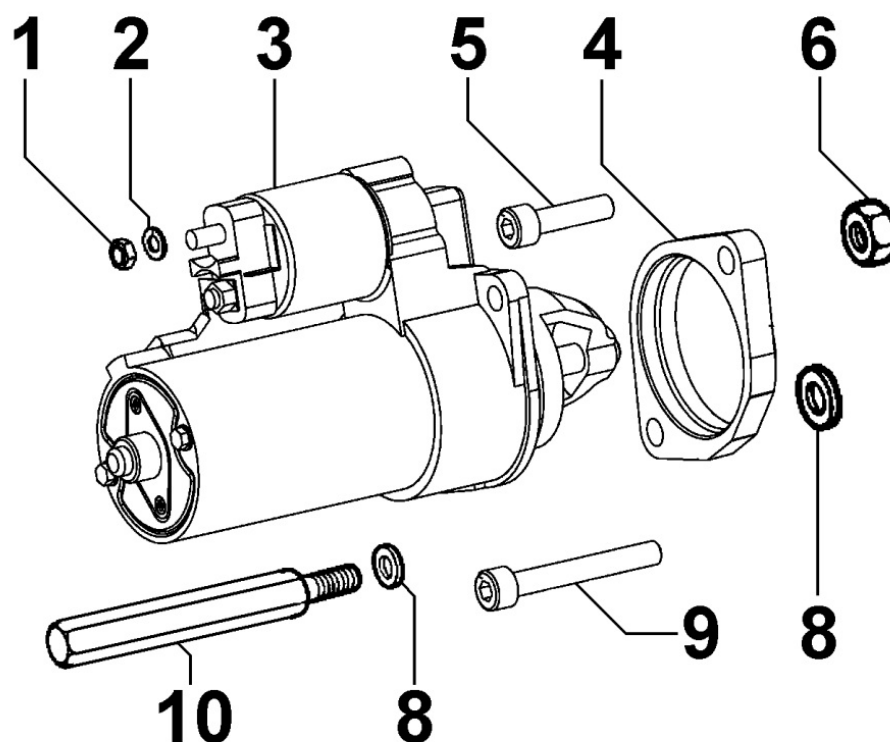

8101320090 - STARTING MOTOR

Pos	Kit	Included In	Code	Description	Qty	Old Code	Tech. Info
1			ED0032400200-S	NUT M8X1,25 UNI 5589-6S+ZN.B	1		
2			ED0075650070-S	SPRING WASHER D14.2/8.2	1		
3			ED0058402240-S	STARTER MOTOR BOSCH 1.7KW 0001115035	1		
4			ED0038100240-S	FLANGE	1		
9			ED0097320370-S	VITE TCEI 10X40-5931.8G+Zn.B	2