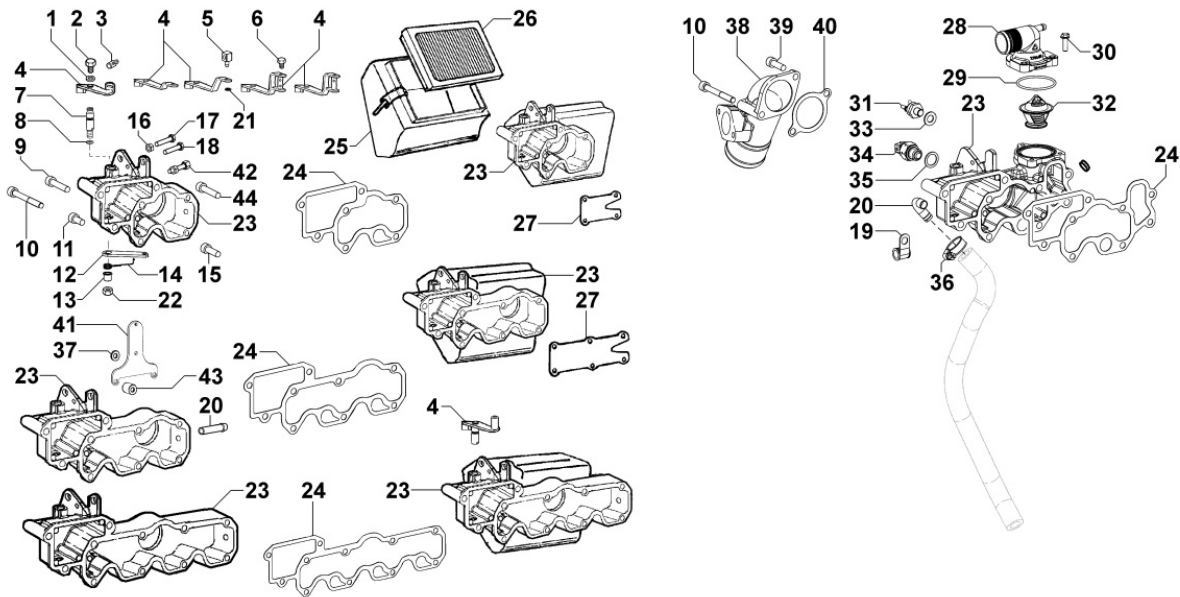

8080321260 - AIR INLET MANIFOLD / AIR FILTER

Pos	Kit	Included In	Code	Description	Qty	Old Code	Tech. Info
1			ED0076252850-S	WASHER D.5,3 x D.14x1	1		
2			ED0017550010-S	HEX HEAD SCREW M5X8 5739-8G+ZN.B	1		
3			ED0058301190-S	CONNECTOR 'FV C10	1		
4			ED0052013390-S	ACCELERATOR LEVER	1		⚠
7			ED0061405500-S	ACCELERATOR LEVER PIN	1		⚠
8		(B)	ED0012000520-S	O RING	1		⚠
10			ED0097300350-S	SOC HEAD SCREW M8X65-5931.8G+ZN.B	1		
11			ED0097320640-S	SOC HEAD SCREW M8x30-5931.8G+Zn.B	3		
12		(B)	ED0052006740-S	INTERNAL ACCELERATOR LEVER	1		
13		(B)	ED0019570140-S	BUSH	1		
14		(B)	ED0056600650-S	Spring for accelerator lever	1		⚠
15			ED0097300320-S	SOC HEAD CAP SCR M8X45L 8.8	4		
16		(B)	ED0032400080-S	NUT M6-CI.8 type 1-ISO	2		
18		(B)	ED0017600290-S	HEX HEAD SCREW M6X30-5739-8G+ZN.B	2		
20		(A) (B)	ED0095991570-S	PIPE R9599-116	1		
22			ED0032030500-S	SELF LOCKING NUT M6 X 1	1		
23	(A)		ED0024862660-S	INTAKE MANIFOLD	1		
24			ED0044200810-S	INTAKE MANIFOLD GASKET	1		
39			ED0097320630-S	SOC HEAD CAP SCR M8X35L 8.8	1