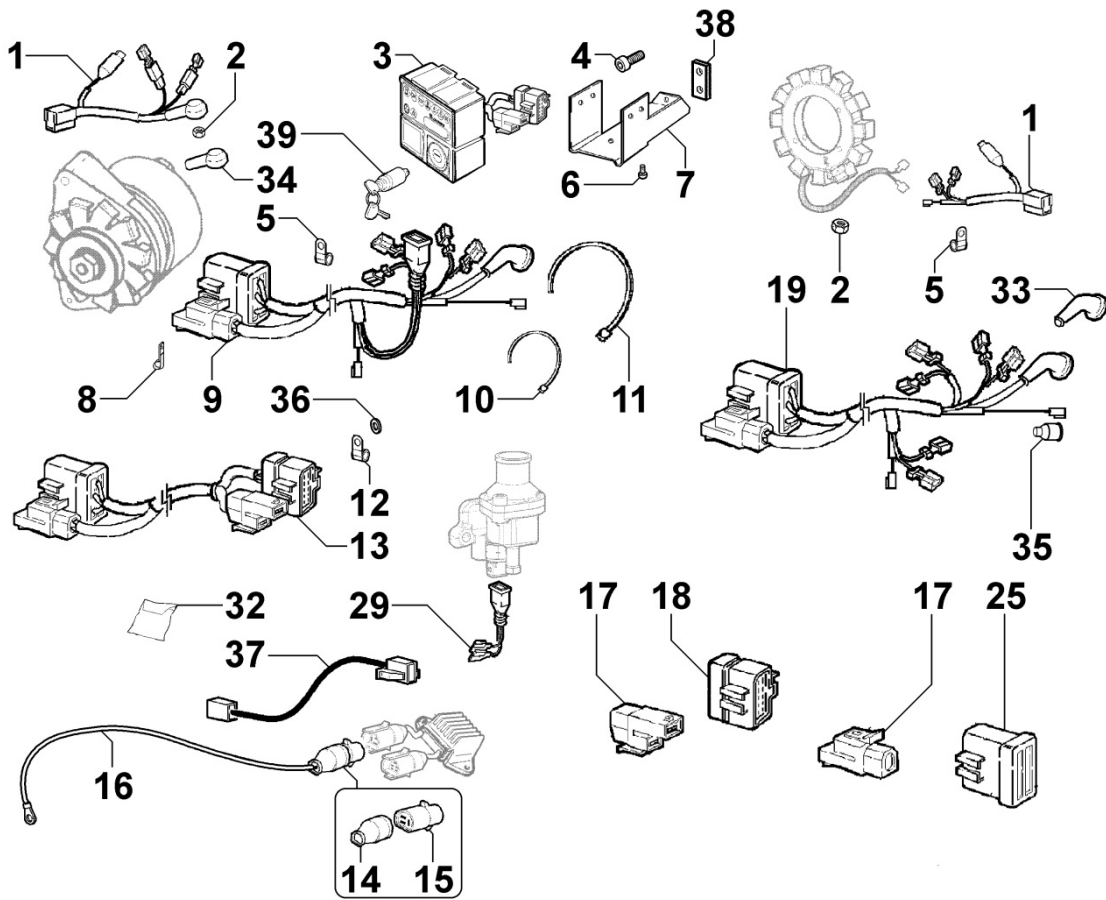

8103320520 - ELECTRIC DASHBOARD / ENGINE WIRES

Pos	Kit	Included In	Code	Description	Qty	Old Code	Tech. Info
1			ED0021859050-S	CABLE	1		
2			ED0032400080-S	NUT M6-Cl.8 type 1-ISO	1		
5			ED0036170880-S	CLAMP	1