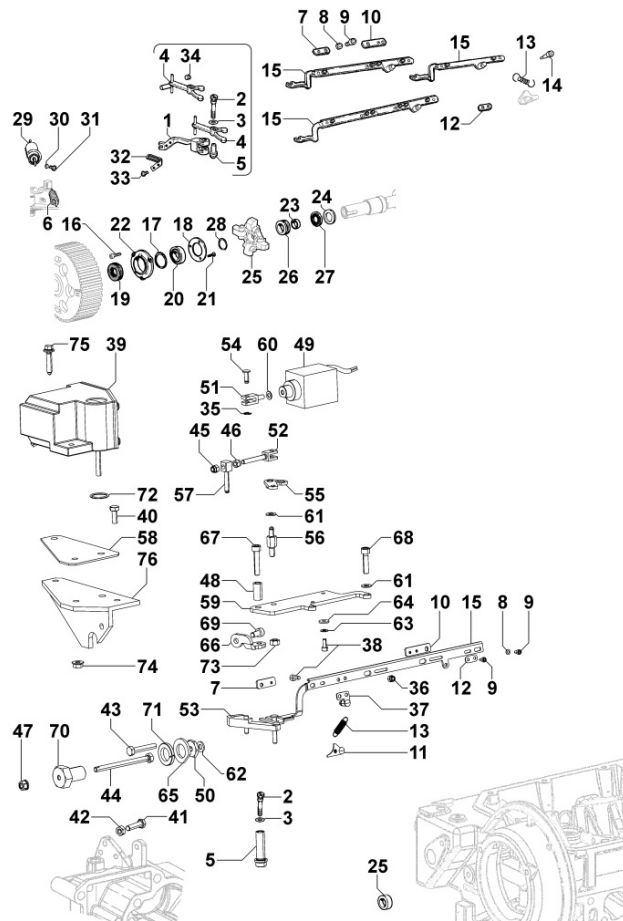

8050320540 - SPEED GOVERNOR

Pos	Kit	Included In	Code	Description	Qty	Old Code	Tech. Info
1	(B)		ED0048963600-S	LEVER ASSEMBLY	1		
2		(B)	ED0061101010-S	REGULATOR LEVERS JURNAL	1		
3		(B)	ED0012000370-S	O-RING 110	1		
4		(B)		POS. 1	1		
5		(B)	ED0019540200-S	SLEEVE	1		
6			ED0056551850-S	DRIVE SPRING 3001/3600 RPM	1		
7		(D) (E)	ED0063200710-S	PIASTRINA DI REGISTRO X ASTA	1		
8		(D)	ED0076260370-S	RONDELLA PIANA 3,2X6X0,6	2/4/6		
9		(D)	ED0097320960-S	VITE TCEI M3X6 UNI5931 12.9	4		
10		(D) (E)	KDISC.		2	ED0063200730-S	
12		(D)	KDISC.		1	ED0062751270-S	
13			ED0056552570-S	EXTRAFUEL SPRING	1		
14			ED0098652020-S	SPECIAL SCREW FOR PUMP RACK	3		
15	E		ED0013801040-S	INJECTION PUMP PCONNECTING ROD	1		
16			ED0097300100-S	SOC HEAD CAP SCR M6X16L STEEL	3		
17		(A)	ED0012020370-S	*O-RING 3281-GOMMA SILIC-	1		
18		(A)	ED0062751660-S	SPEED GOVERNOR RETAINER PLATE	1		
19		(A)	ED0012133030-S	Oil seal 52X35X9	1		
20		(A)	ED0030010660-S	BALL BEARING 6304 NR radiale rig	1		
21			ED0098001620-S	SOC HEAD SCREW M6X16 DRILOC 10.9	3		
22	A		ED0026902940-S	*SPEED GOVERNOR COVER	1		
23		(C)	ED0015850850-S	Du bush Dia 25x28x10	1		
24			ED0073520630-S	TRUST WASHER AS25X42X1	1		
25			ED0088050480-S	SPEED GOVERNOR SUPPORT ASSY	1		
26	C		ED0054012500-S	SLEEVE	1