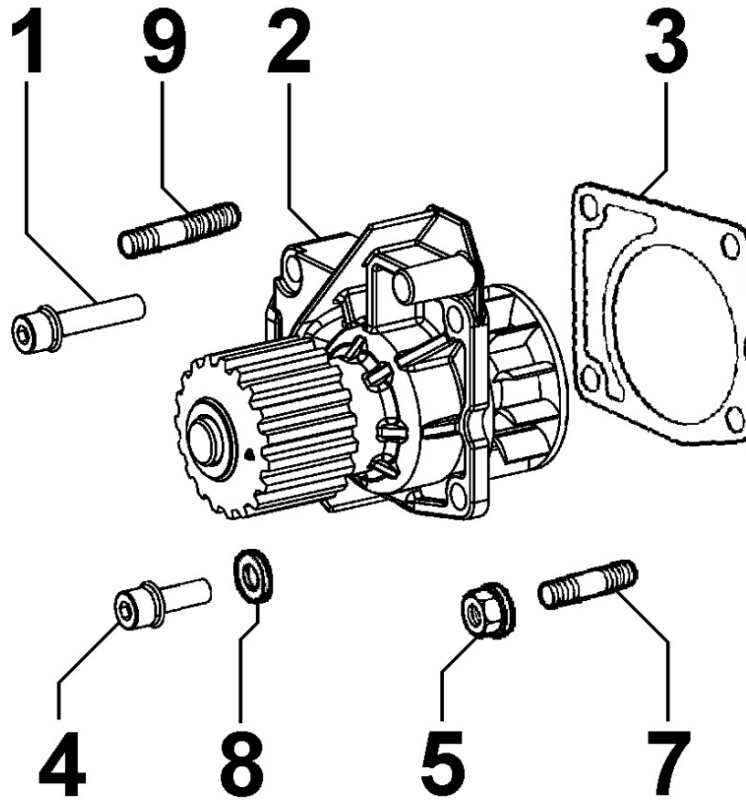

8077320010 - WATER PUMP

Pos	Kit	Included In	Code	Description	Qty	Old Code	Tech. Info
1			ED0017701780-S	HEX FLANG HEAD M8x35 8G+Zn.B	2		
2			ED0065845400-S	WATER PUMP ASSLY	1		
3			ED0045802150-S	WATER PUMP GASKET STEEL FOAM	1		
4			ED0017701600-S	HEX FLANG HEAD M8x16-8G+ZN.B	2