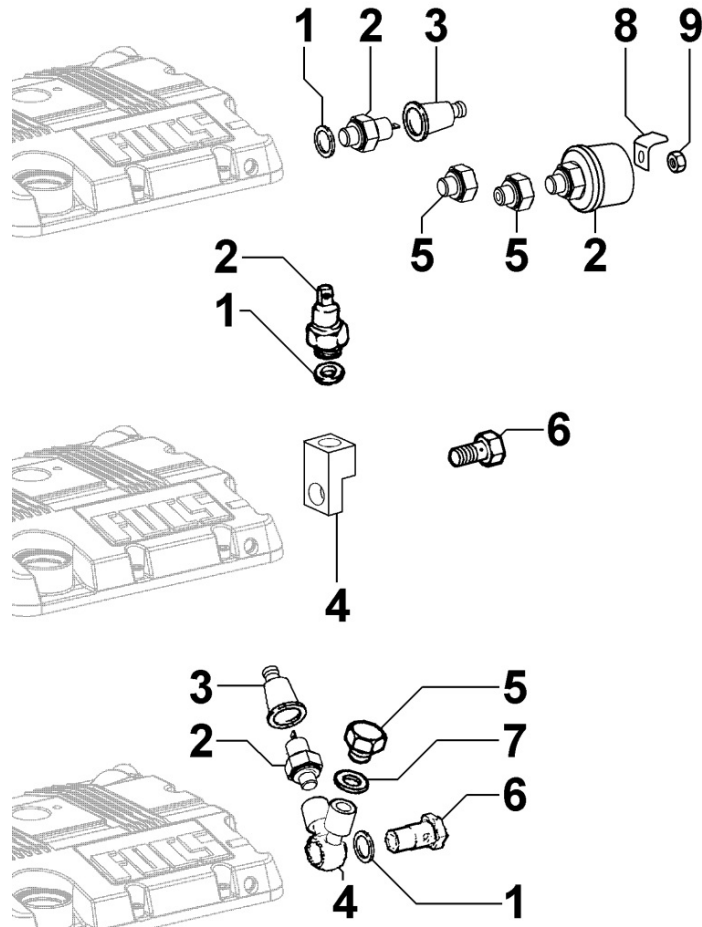

8102320130 - OIL PRESSURE SWITCH

Pos	Kit	Included In	Code	Description	Qty	Old Code	Tech. Info
2			ED0067450560-S	PRESSURE SWITCH	1		
3			ED0064910130-S	GROMMET	1