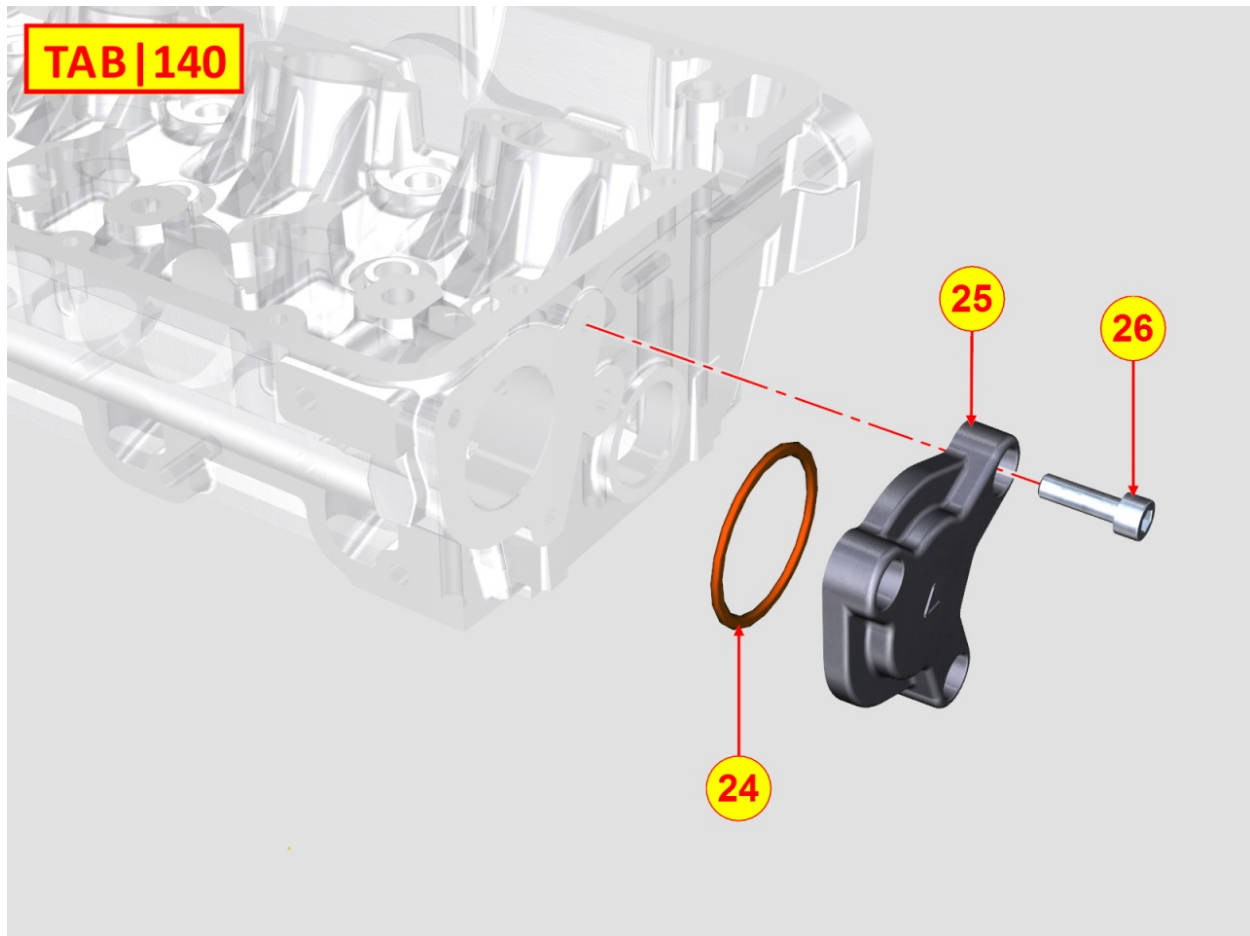

8140320040 - HYDRAULIC PUMP ADAPTER ON 3rd PTO

Pos	Kit	Included In	Code	Description	Qty	Old Code	Tech. Info
24			ED0012002330-S	OR 40,95X2,62 U	1		
25			ED0038000260-S	THIRD PTO COVER	1		
26			ED0097304160-S	SOCKET HEAD SCREW M6X20 WITH DRYLOC	3