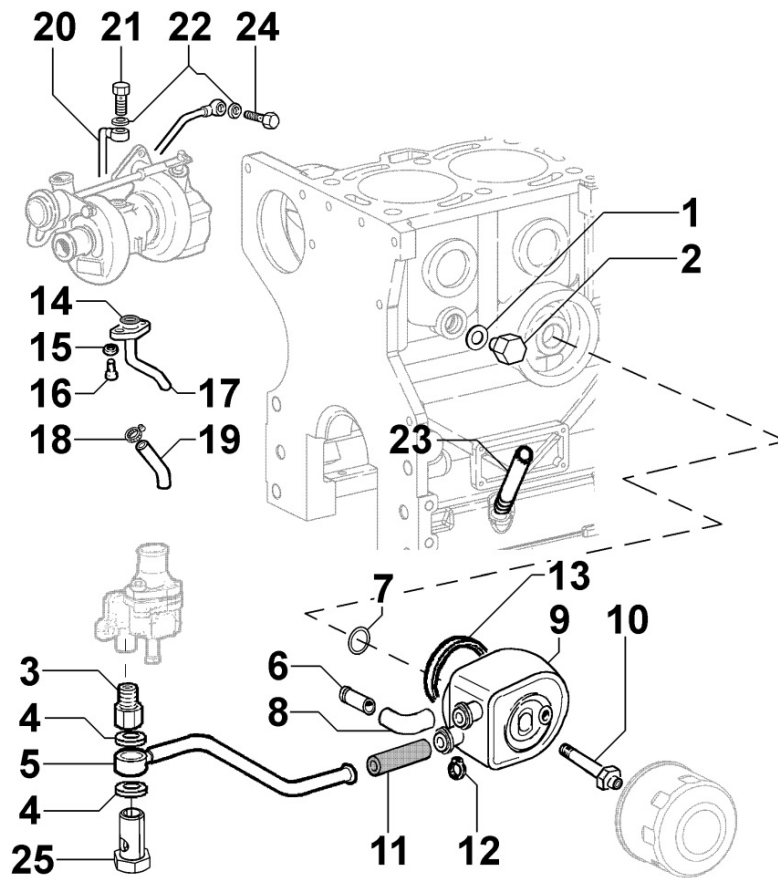

8047320200 - OIL COOLER

Pos	Kit	Included In	Code	Description	Qty	Old Code	Tech. Info
3			ED0025011540-S	Threaded adaptor on thermostat	1		
4			ED0046700610-S	COPPER WASHER D19/14.2 1.5 THK	2		
5			ED0095351390-S	Pipe return from oil cooler	1		
6			ED0093460370-S	Metal connector on crankcase	1		⚠
7			ED0012000420-S	OR-123 SILICON RUBBER	1		
8			ED0093050970-S	Hose pipe (inlet oil cooler)	1		⚠
9	(A)		ED0073503740-S	*OIL COOLER	1		⚠
10			ED0072650410-S	UNION FOR OIL COOLER FIXING	1		⚠
11			ED0093054700-S	Rubber hose oil cooler return	1		
12			ED0036300430-S	CLAMP	4	ED0036301450-S	
13		(A)	ED0012135430-S	SEAL RING FOR OIL RAD.7350.374	1		⚠