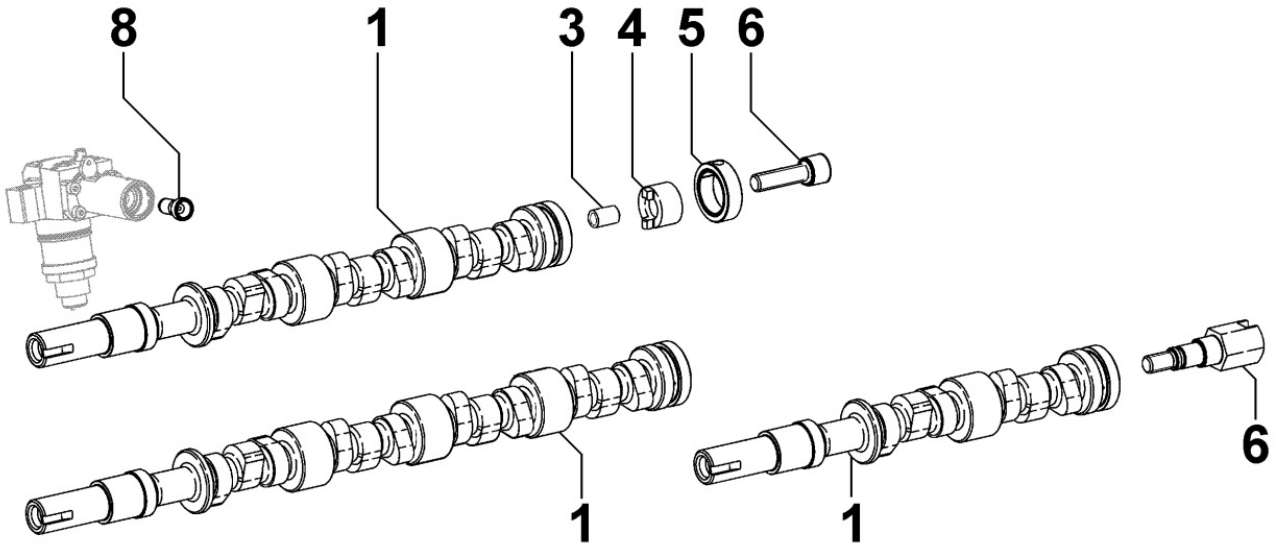

8035320640 - CAMSHAFT

Pos	Kit	Included In	Code	Description	Qty	Old Code	Tech. Info
1			ED0010116320-S	CAMSHAFT 1003	1		
3			ED0019704610-S	ECCENTRIC BUSH SMALL 18.5mm	1		▲
4			ED0035800350-S	ECCENTRIC	1		▲
5			ED0019704600-S	FUEL PUMP SLEEVE ASSY	1		▲
6			ED0097303760-S	SOCKETED HEAD SCREW M10X1.25X35 8G	1		▲
8			ED0014101120-S	PUSH ROD	3