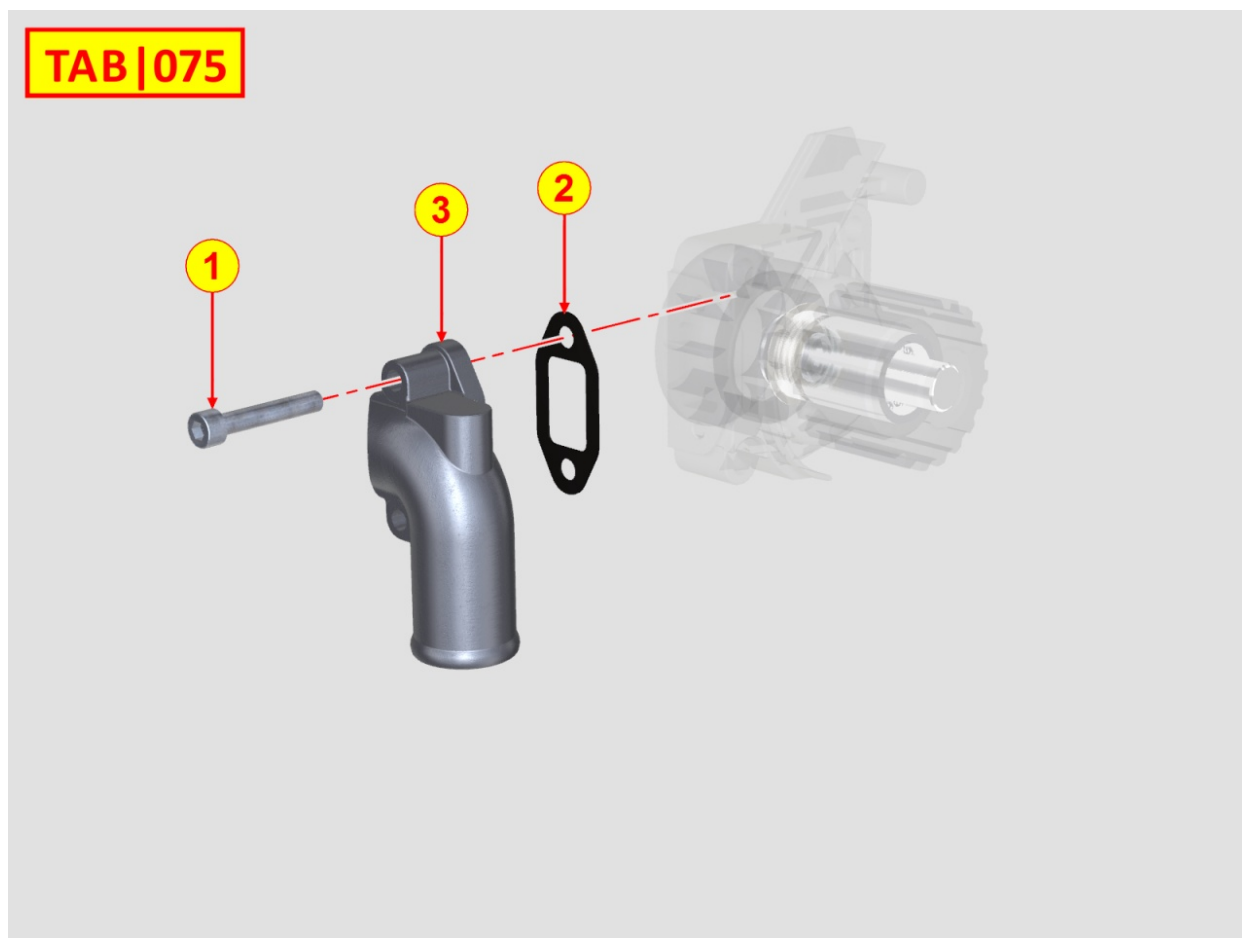

8075320020 - WATER INLET FLANGE

Pos	Kit	Included In	Code	Description	Qty	Old Code	Tech. Info
1			ED0097300160-S	SOC HEAD SCREW M6X35-5931.8G+ZN.B	2		
2			ED0045011580-S	WATER PUMP INLET FLANGE GASKET	1		
3			ED0038660590-S	WATER PUMP INLET FLANGE	1