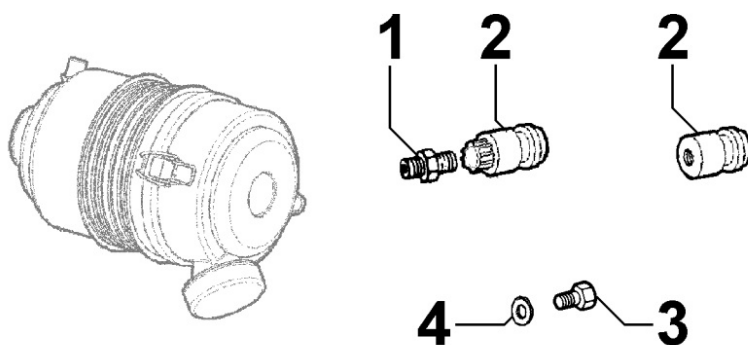

8084320060 - DUST INDICATOR

Pos	Kit	Included In	Code	Description	Qty	Old Code	Tech. Info
1			ED0073200120-S	UNION	1		
1			ED0073303400-S	RACCORDO/UNION D	1		
2			ED0097001000-S	WARNING DEVICE	1