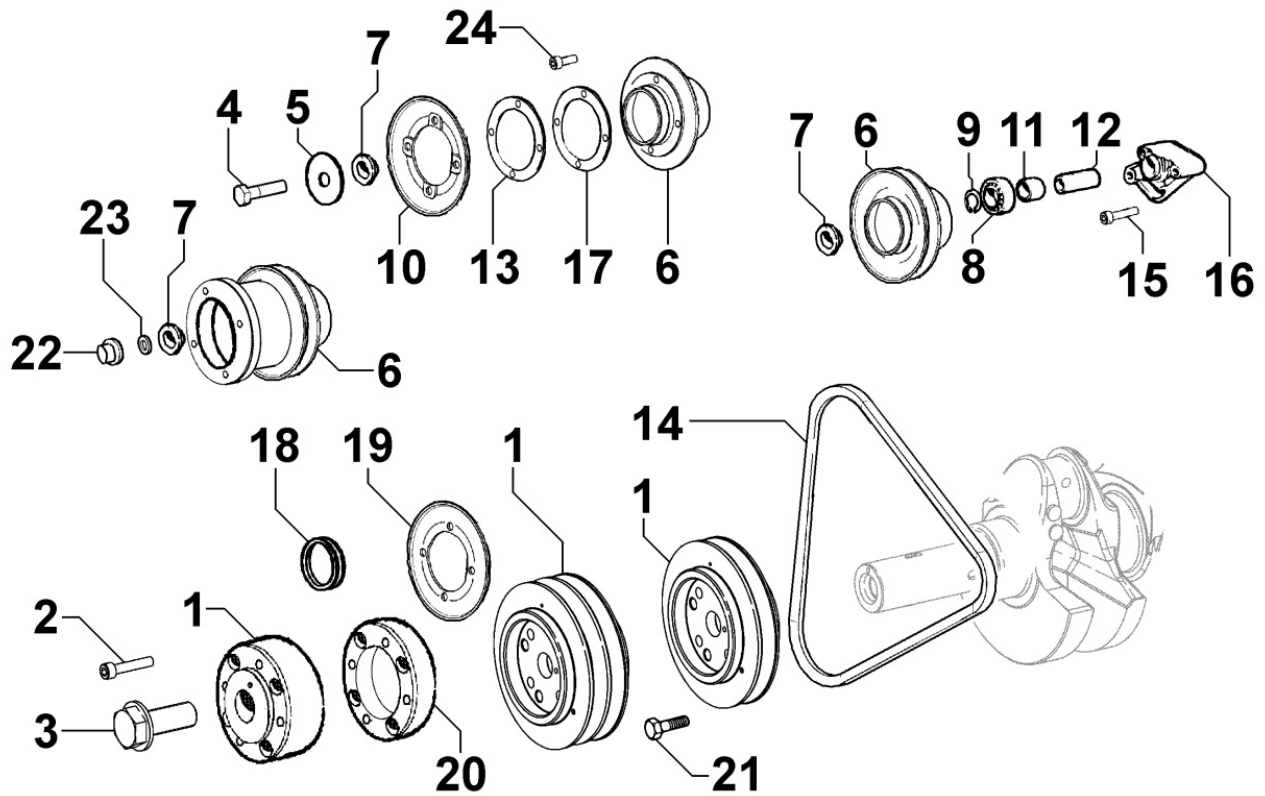

8014320130 - PULLEYS / BELT

Pos	Kit	Included In	Code	Description	Qty	Old Code	Tech. Info
1			ED0039023610-S	FLANGIA/FLANGE	1		
2			ED0097300150-S	SOC HEAD SCREW M6X30-5931.8G+ZN.B	4		
3			ED0098653190-S	CRANKSHAFT BOLT	1