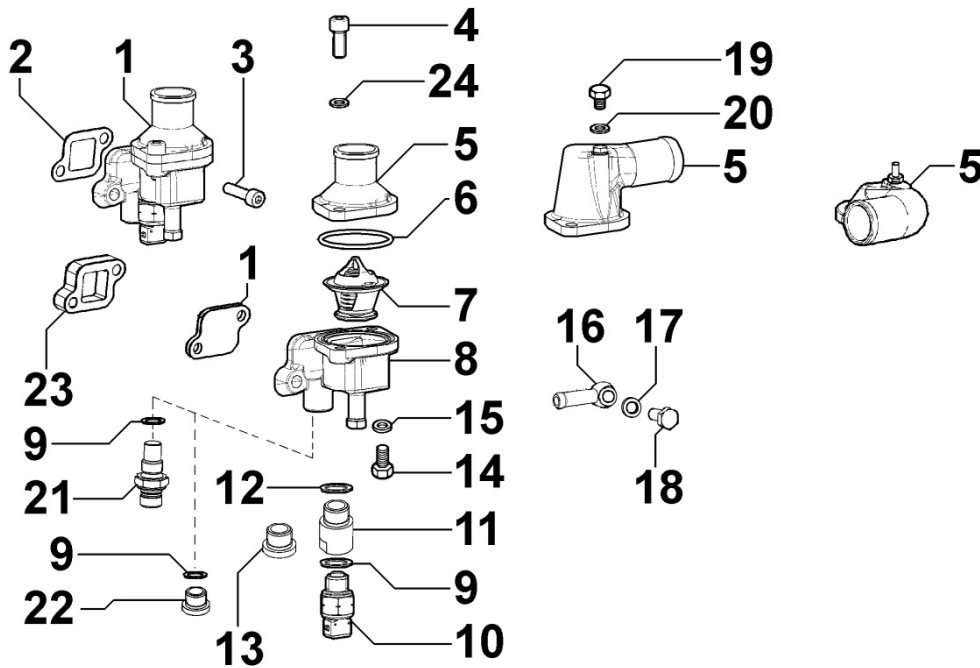

8074320380 - THERMOSTAT UNIT

Pos	Kit	Included In	Code	Description	Qty	Old Code	Tech. Info
1	(A)		ED0048964600-S	GRUPPO TERMOSTATO FOCS 3 SENSO	1		
2			ED0044600370-S	TERMOSTAT BODY GASKET	1		
3			ED0097320640-S	SOC HEAD SCREW M8x30-5931.8G+Zn.B	2		
4		(A)	ED0097320740-S	SOC HEAD SCR M8X20L UNI5931 ST	2		
5		(A)	ED0027502790-S	HERMOSTAT COVER	1		
6		(A)	ED0012000910-S	OR 3193	1		
7		(A)	ED0091951240-S	WATER THERMOSTAT	1		
8		(A)	ED0028712740-S	THERMOSTAT BODY	1		
9		(A)	ED0046700610-S	COPPER WASHER D19/14.2 1.5 THK	1		
10		(A)	ED0091951080-S	THERMIST.-THERMOCONT. F16502	1		
12		(A)	ED0046700190-S	COPPER WASHER D22X16.2 1	1		
13		(A)	ED0090400120-S	OIL DRAIN PLUG M14	1