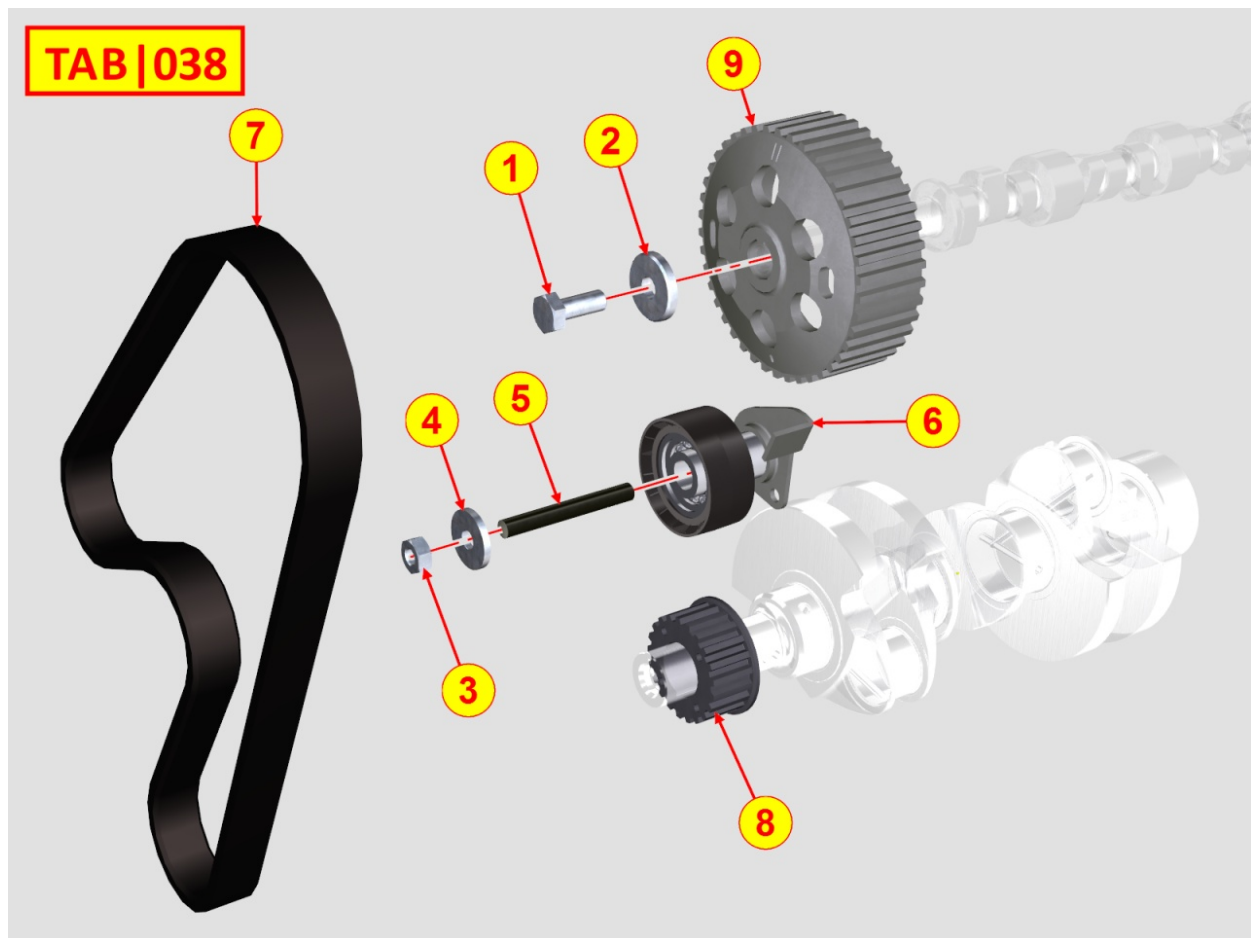

8038320020 - TIMING GEAR

Pos	Kit	Included In	Code	Description	Qty	Old Code	Tech. Info
1			ED0098201420-S	Hex bolt M10x25L, 1.25P	1		
2			ED0076250450-S	WASHER D.11X33X5	1		
3			ED0032400330-S	NUT M10X1,5-UNI.5588-8S+ZN.B	1		
4			ED0074950100-S	WASHER D.10,5X32X4	1		
5			ED0068000900-S	STUD M10X70 RAD.CORTA U	1		
6			ED0041100090-S	BELT TENSIONER	1		
7			ED0024403380-S	TIMING BELT	1		⚠
8			ED0069752920-S	TIMING DRIVING PULLEY	1		⚠
9			ED0070900120-S	TIMING DRIVEN PULLEY	1