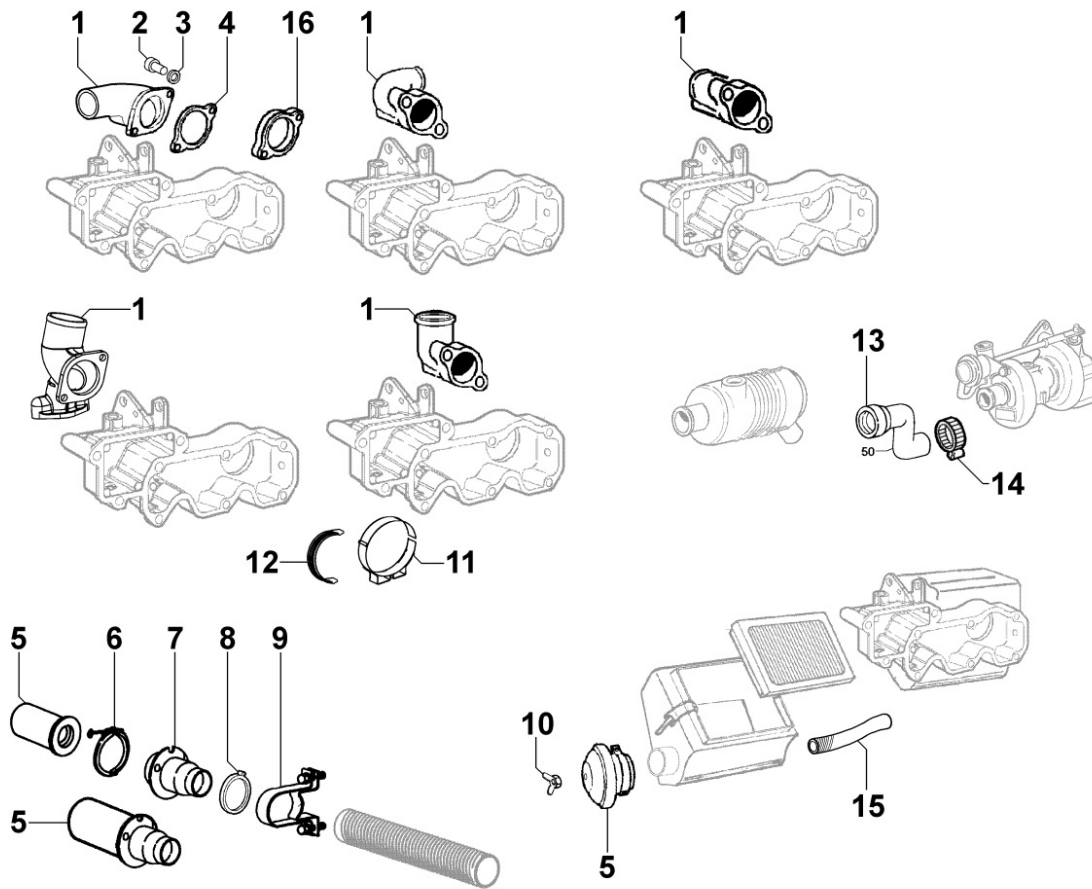

8082320330 - AIR INLET ACCESORIES

Pos	Kit	Included In	Code	Description	Qty	Old Code	Tech. Info
1			ED0038661120-S	ELBOW 90°	1		
1			ED0038661180-S	FLANGE	1		
2			ED0097320740-S	SOC HEAD SCR M8X20L UNI5931 ST	2		
3			ED0075550290-S	BEL WASHER D15/8.4 0.8 T	2		
4			ED0045010810-S	Intake Elbow Gasket	1