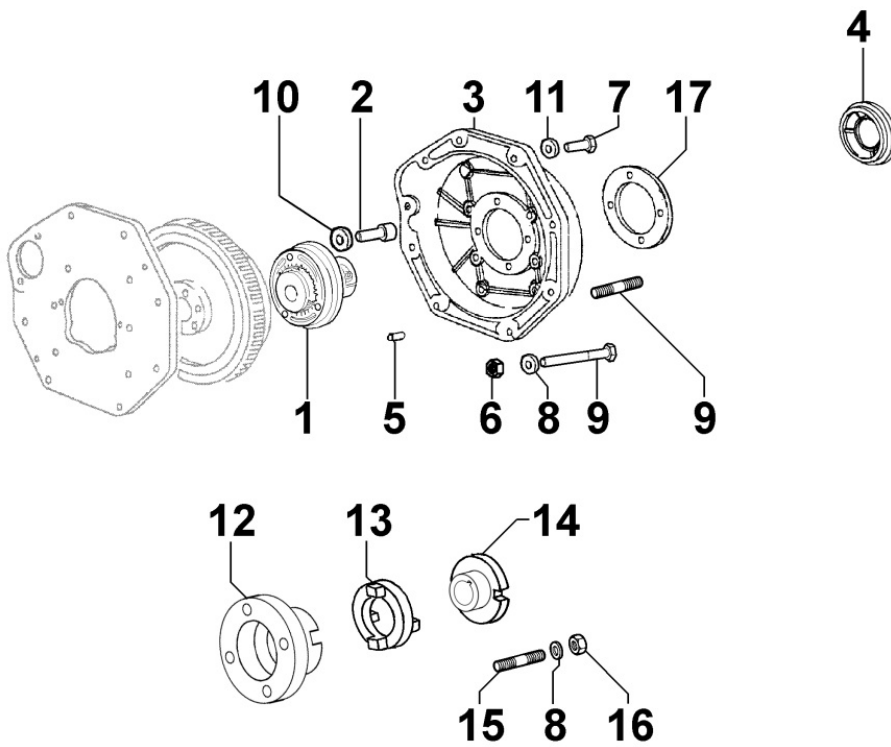

8130320870 - HYDRAULIC PUMP ADAPTER ON 1st PTO

Pos	Kit	Included In	Code	Description	Qty	Old Code	Tech. Info
1			ED0042512190-S	GIUNTO/COUPLING N	1		
2			ED0097300450-S	VITE TCEI 10X30-5931-12.9+dac	3		
3			ED0088362650-S	SUPPORT	1		
5			ED0084000200-S	SPINA CIL.D.6X12 UNI 1707	2		
6			ED0032400180-S	HEX NUT M8 1.25P STEEL 8	3		
7			ED0017700060-S	SCREW 8x25-5739-8G+ZN.B	7