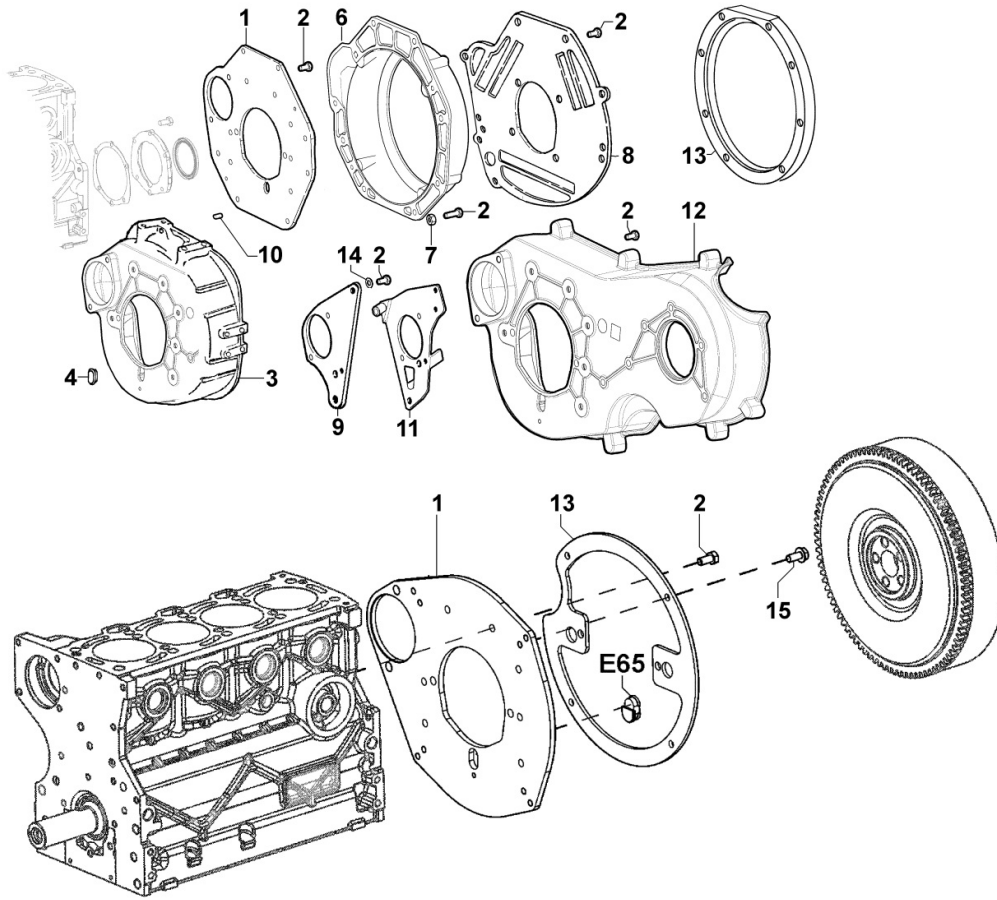

8160320080 - ENGINE BELL / BACKPLATE

Pos	Kit	Included In	Code	Description	Qty	Old Code	Tech. Info
1			ED0063705030-S	Kamko Housing Back plate	1		
2			ED0017701270-S	SCREW	7