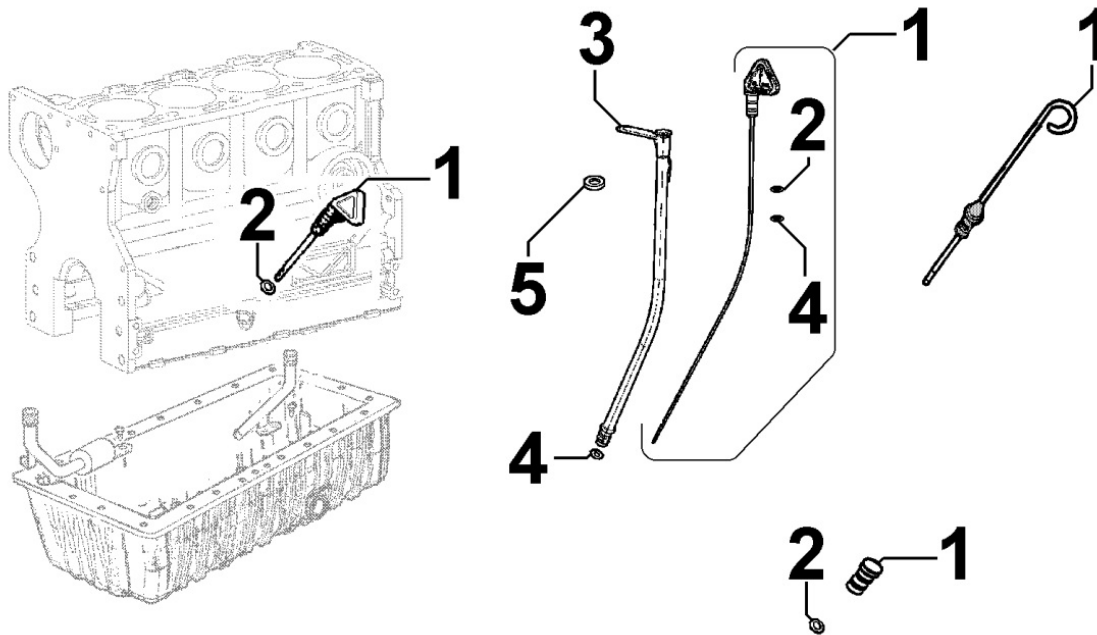

8043320280 - OIL DIPSTICK

Pos	Kit	Included In	Code	Description	Qty	Old Code	Tech. Info
1	A		ED0014003410-S	ASTA LIV OLIO SU CAPPELLO	1		
2		(A)	ED0012003280-S	O RING	2		
3			ED0093300920-S	TUBO COMPL. X ASTA SU CAPPELLO	1		
4			ED0012000010-S	ANEL. OR 108-GOM. NITRIL D2000	1