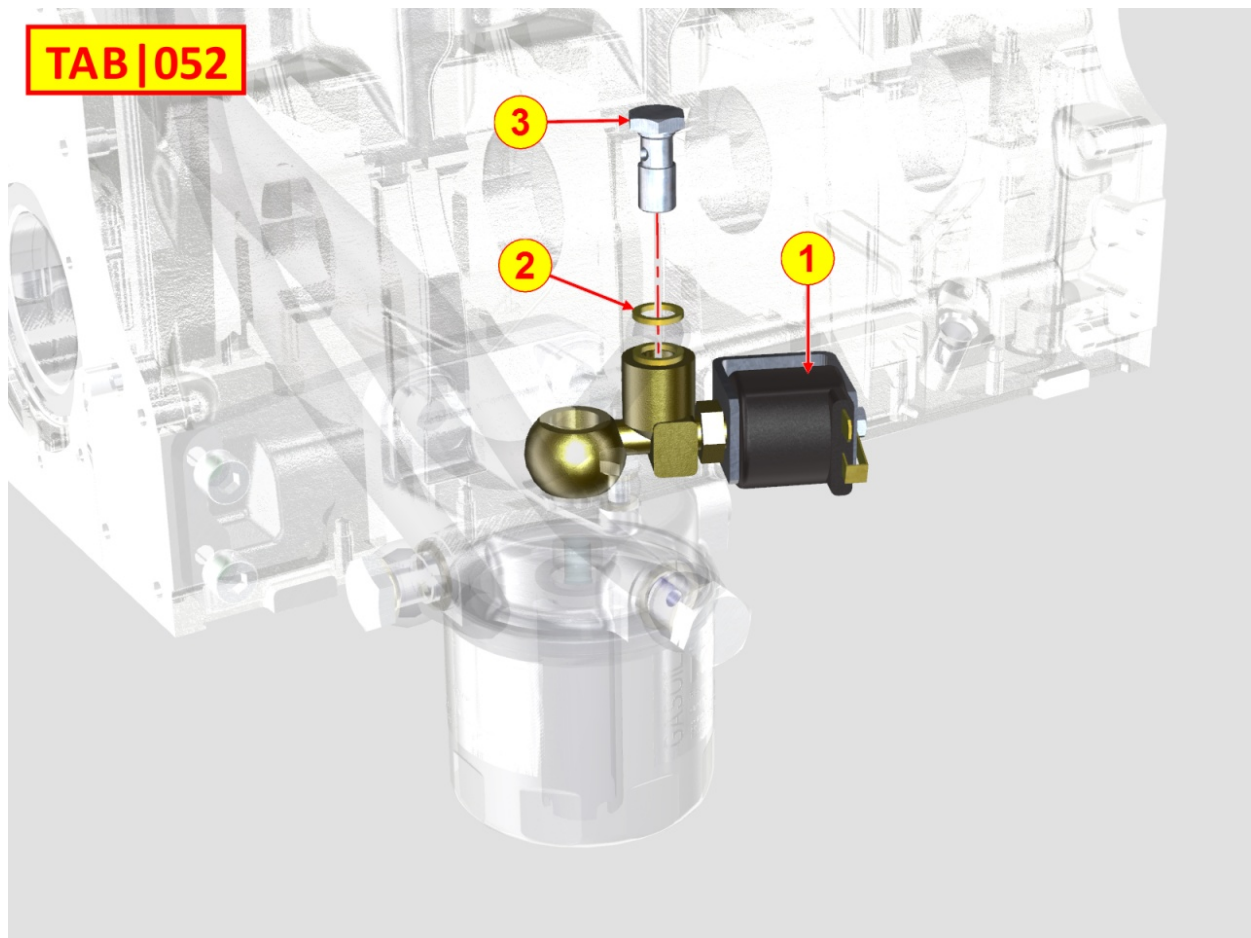

8052320030 - ELECTROVALVE

Pos	Kit	Included In	Code	Description	Qty	Old Code	Tech. Info
1			ED0035871190-S	SOLENOID FUEL STOP VALVE MOD.5254 NF	1		
2			ED0046700590-S	OPPER WASHER D14/10.2 1.	2		
3			ED0019011930-S	UNION BOLT M 10	1		
4			ED0024710060-S	NYLON COLLAR	1