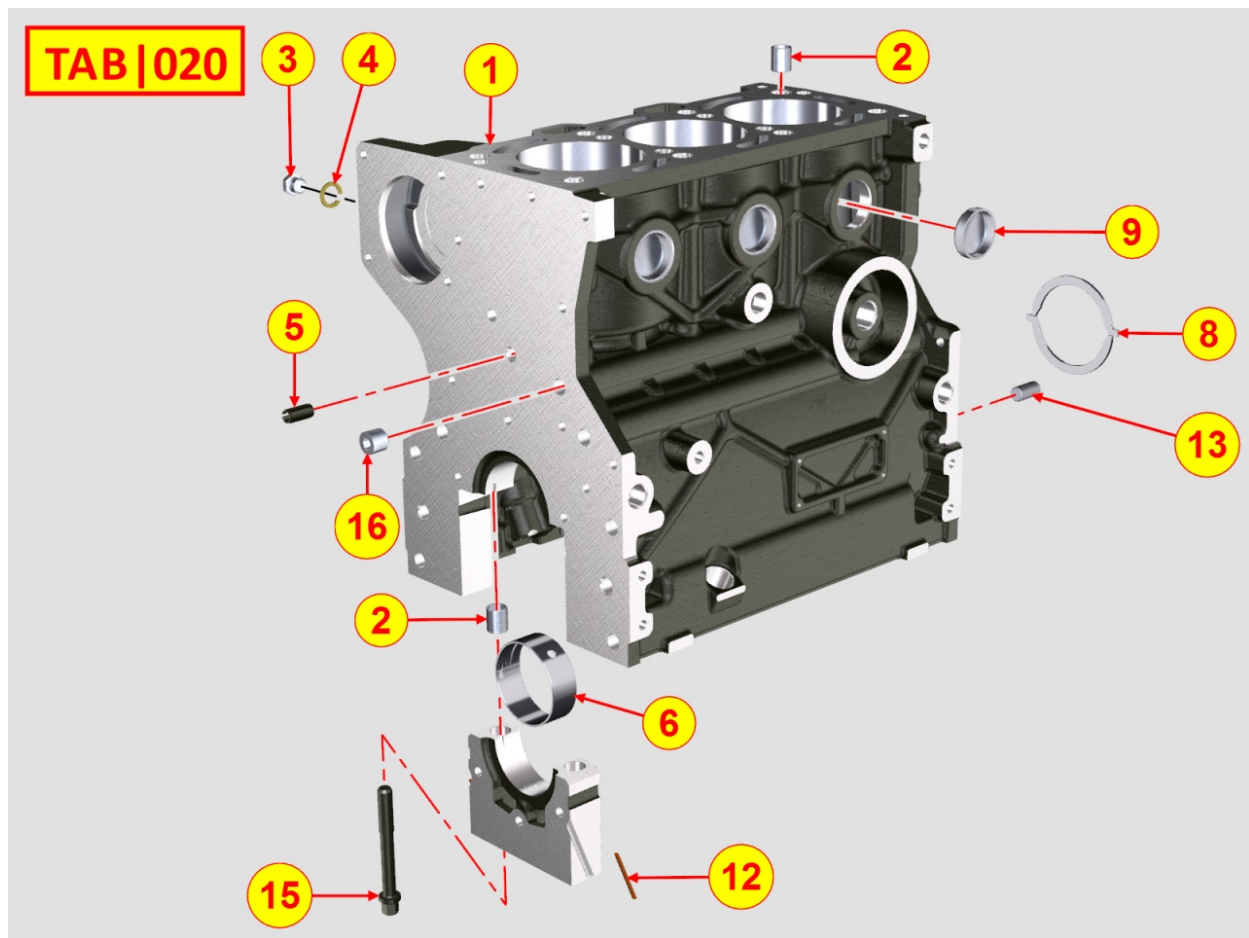

8020320610 - CRANKCASE

Pos	Kit	Included In	Code	Description	Qty	Old Code	Tech. Info
1	A		ED0015112710-S	LDW1003 CRANKCASE ASSEMBLY	1		
2		(A)	ED0019701400-S	CYL DOWEL D13/11 15 LONG	2		⚠
3			ED0089650480-S	HEX PLUG M10X1 F.ZN12I	1		
4			ED0046700600-S	COPPER WASHER	1		⚠
5			ED0084301050-S	ELASTIC DOWEL PIN 8X16 DIN 1481	1		
6			ED0016111930-S	SUPP.BEARING STD.	3/4/5		⚠
6			ED0016111940-S	BEARING -0,25	3/4/5		⚠
6			ED0016111950-S	BEARING -0,50	3/4/5		⚠
8			ED0012571580-S	ANELLO SPALLAMENTO STD 1404	2		⚠
8			ED0012571590-S	THRUST BEARING +0.1	2		⚠
8			ED0012571600-S	THRUST BEARING +0.2	2		⚠
9		(A)	ED0089900220-S	PLUG D.30	4		⚠
12		(A)	ED0044000540-S	BEARING CUP RUBBER SEAL	4		⚠
13			ED0084001080-S	DOWEL PIN D.10X20 UNI 1707	2		
15		(A)	ED0098201200-S	BOLT	8		
16		(A)	ED0090801820-S	PLUG AVSEAL D10 02961-01012	1		
20			ED0046700590-S	OPPER WASHER D14/10.2 1.	1		
44			ED0082051090-S	CRANKCASE GASKET SET	1		⚠