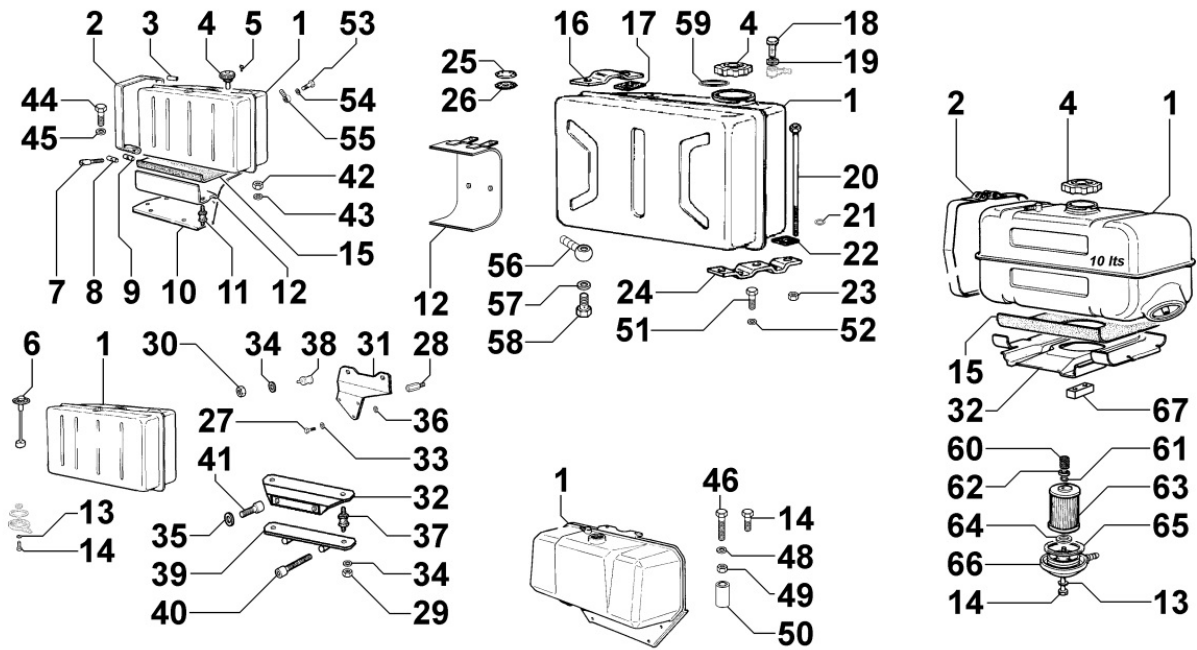

8063320040 - FUEL TANK

Pos	Kit	Included In	Code	Description	Qty	Old Code	Tech. Info
1	(A)		ED0081033080-S	FUEL TANK 29 LITRES	1		
4		(A)	ED0090430920-S	TANK CAP	1		
5		(A)	ED0097610010-S	SEC.SCREW	6		
6			ED0049060080-S	FUEL GAUGE	1		
10			ED0088660320-S	SUPPORTO/BRACKET D	1		
16			ED0088660670-S	SUPPORT	2		
17			ED0047010290-S	GASKET	4		
18			ED0019010450-S	UNION BOLT	1		
19			ED0046700590-S	OPPER WASHER D14/10.2 1.	2		
20			ED0092450760-S	TIE ROD	4		
21			ED0076251130-S	WASHER	4		
22			ED0047010300-S	GASKET	4		
23			ED0032030750-S	LOCKNUT M.8 h.8,5	4		
24			ED0088660660-S	SUPPORT	2		
30			ED0032401640-S	NUT	8		
36			ED0086350590-S	V.ISOLATOR	4		
51			ED0017800310-S	VITE TE.10X25-5739-8G+ZN.B	4		
52			ED0075650110-S	LOCK WASHER M10	4