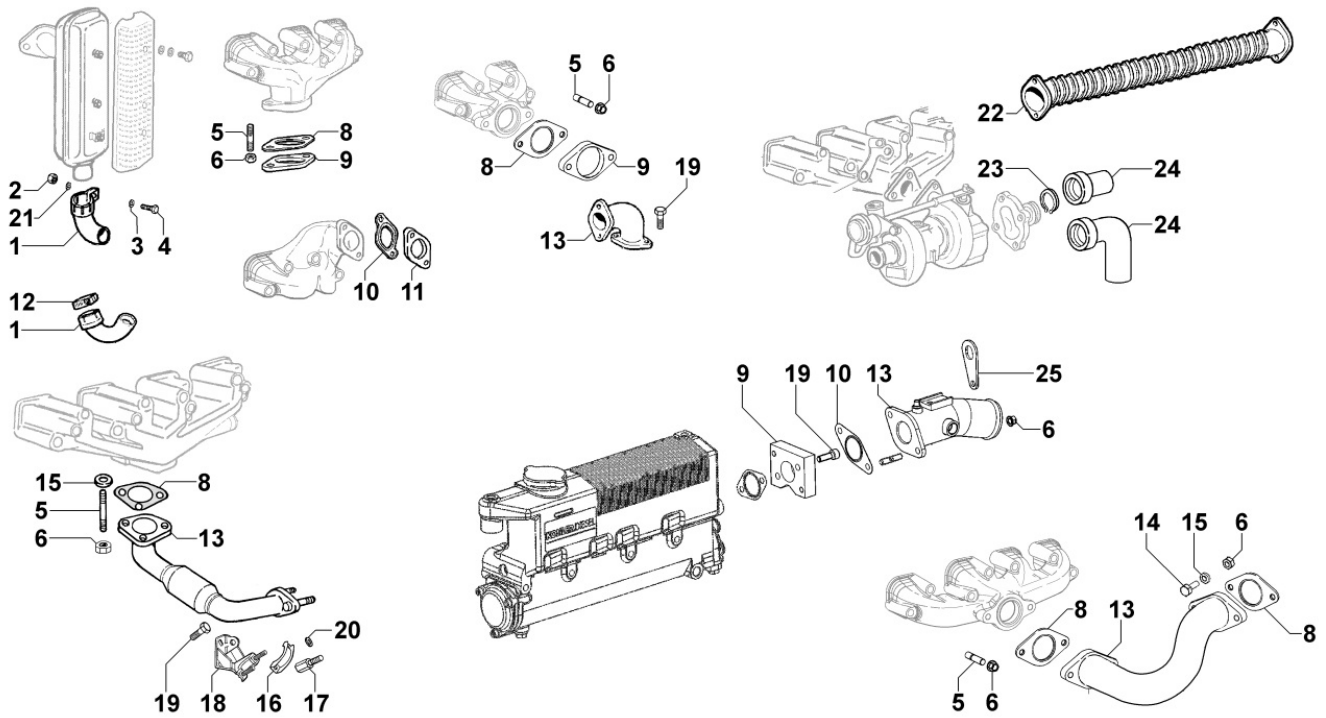

8087320140 - EXHAUST GAS ACCESSORIES

Pos	Kit	Included In	Code	Description	Qty	Old Code	Tech. Info
5			ED0067801710-S	STUD M8x22	2		
6			ED0032401630-S	HEX FLANG HEAD NUT M8 RM	2		
8			ED0045011180-S	GASKET	1		
9			ED0038150130-S	FLANGE	1