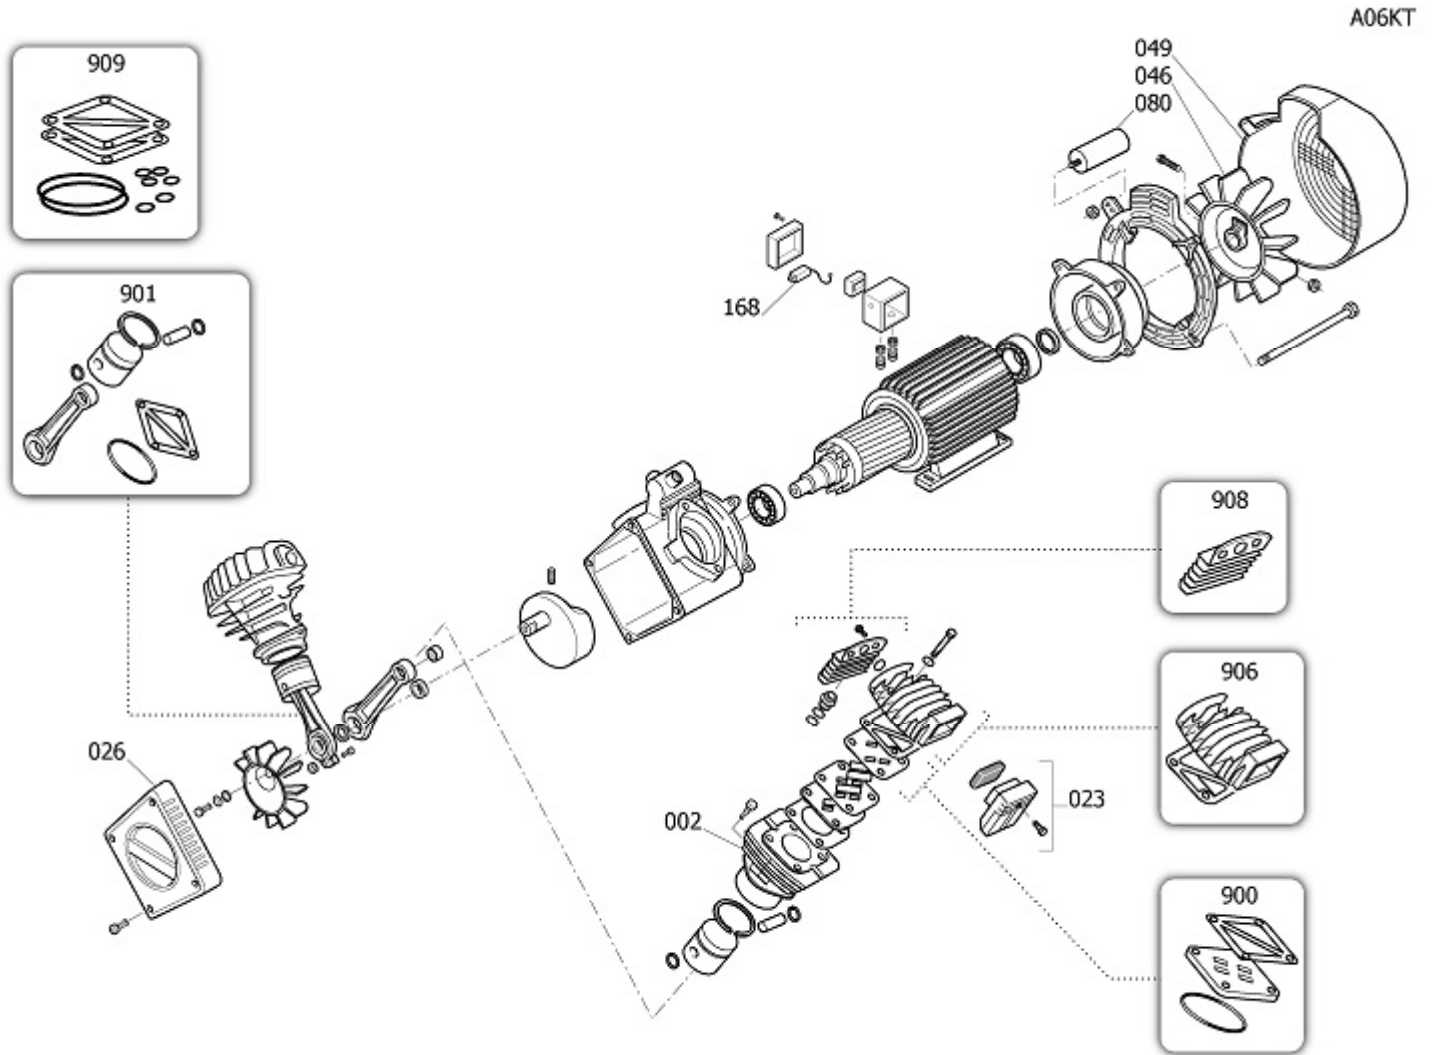

BO6MD

FVDV504FNM292

MEDICAIR 320-50V-3M 230/50

Pos	Component	MU	Multiplier
36	9004008	WASHER FLYWHEEL	PZ 4,0
103	9038176	PIVOTING WHEEL/FOOT	PZ 4,0
105	4101052	CHECK VALVE	PZ 1,0
106	4100809	LINE COCK	PZ 1,0
107	4100807	CONDENSATE DRAIN COCK	PZ 1,0
109	9052146	PRESSURE GAUGE	PZ 1,0
110	9049315	RELIEF VALVE	PZ 1,0
112	9412102	NIPPLE/ELBOW	PZ 1,0
127	9270028	TUBO RILSAN "PTFE" 8/10 BIANCO	MT 0,4
131	4100688	COMPLETE PRESSURE SWITCH	PZ 1,0
132	9065847	POWER CABLE	PZ 1,0
134	4100201	COVER SEAL	PZ 1,0
137	4101360	SOLENOID VALVE	PZ 1,0
155	4100916	SILENCER	PZ 1,0
173	4100476	FILTER	PZ 1,0
200	QU00000	BARE PUMP	PZ 1,0
300	9430901	WHEELS/FEET MOUNTING KIT	PZ 1,0
482	#199QT0001	FLEX HOSE DR.SONIC WITH DRY	PZ 1,0

QU00000

BARE PUMP

Pos	Component	MU	Multiplier
1	QU60100 CASING	PZ	1,0
2	#116QT0003 CYLINDER	PZ	2,0
4	9067739 SHAFT	PZ	1,0
9	#116QU0002 COUNTERWEIGHT	PZ	1,0
23	4105390 AIR FILTER ASSEMBLY	PZ	2,0
26	#116200008 FRONT COVER	PZ	1,0
30	9170126 CUSCINETTO 6205-2RS 260\$	PZ	2,0
34	#027003000 SEAL	PZ	1,0
43	#116055014 SHIELD MOTOR	PZ	1,0
46	#216QU0001 FAN	PZ	1,0
47	3D62056 ROTOR	PZ	1,0
48	QU65052 WOUND STATOR	PZ	1,0
49	#116003003 UPPER HOUSING	PZ	1,0
80	9612604 CONDENSER	PZ	1,0
168	9612121 OVERLOAD CUTOFF	PZ	1,0
900	9434A42 MPK VALVE PLATE MK160/VKM320	PZ	1,0
901	9434B43 MPK PISTONE-BIEL. MK160/VKM320	PZ	1,0
906	9434G32 MPK TESTA MK160	PZ	1,0
908	9434E41 MPK COLLETTORE VKM320	PZ	1,0
909	9434F52 MPK GUARNIZIONI VKM320	PZ	1,0