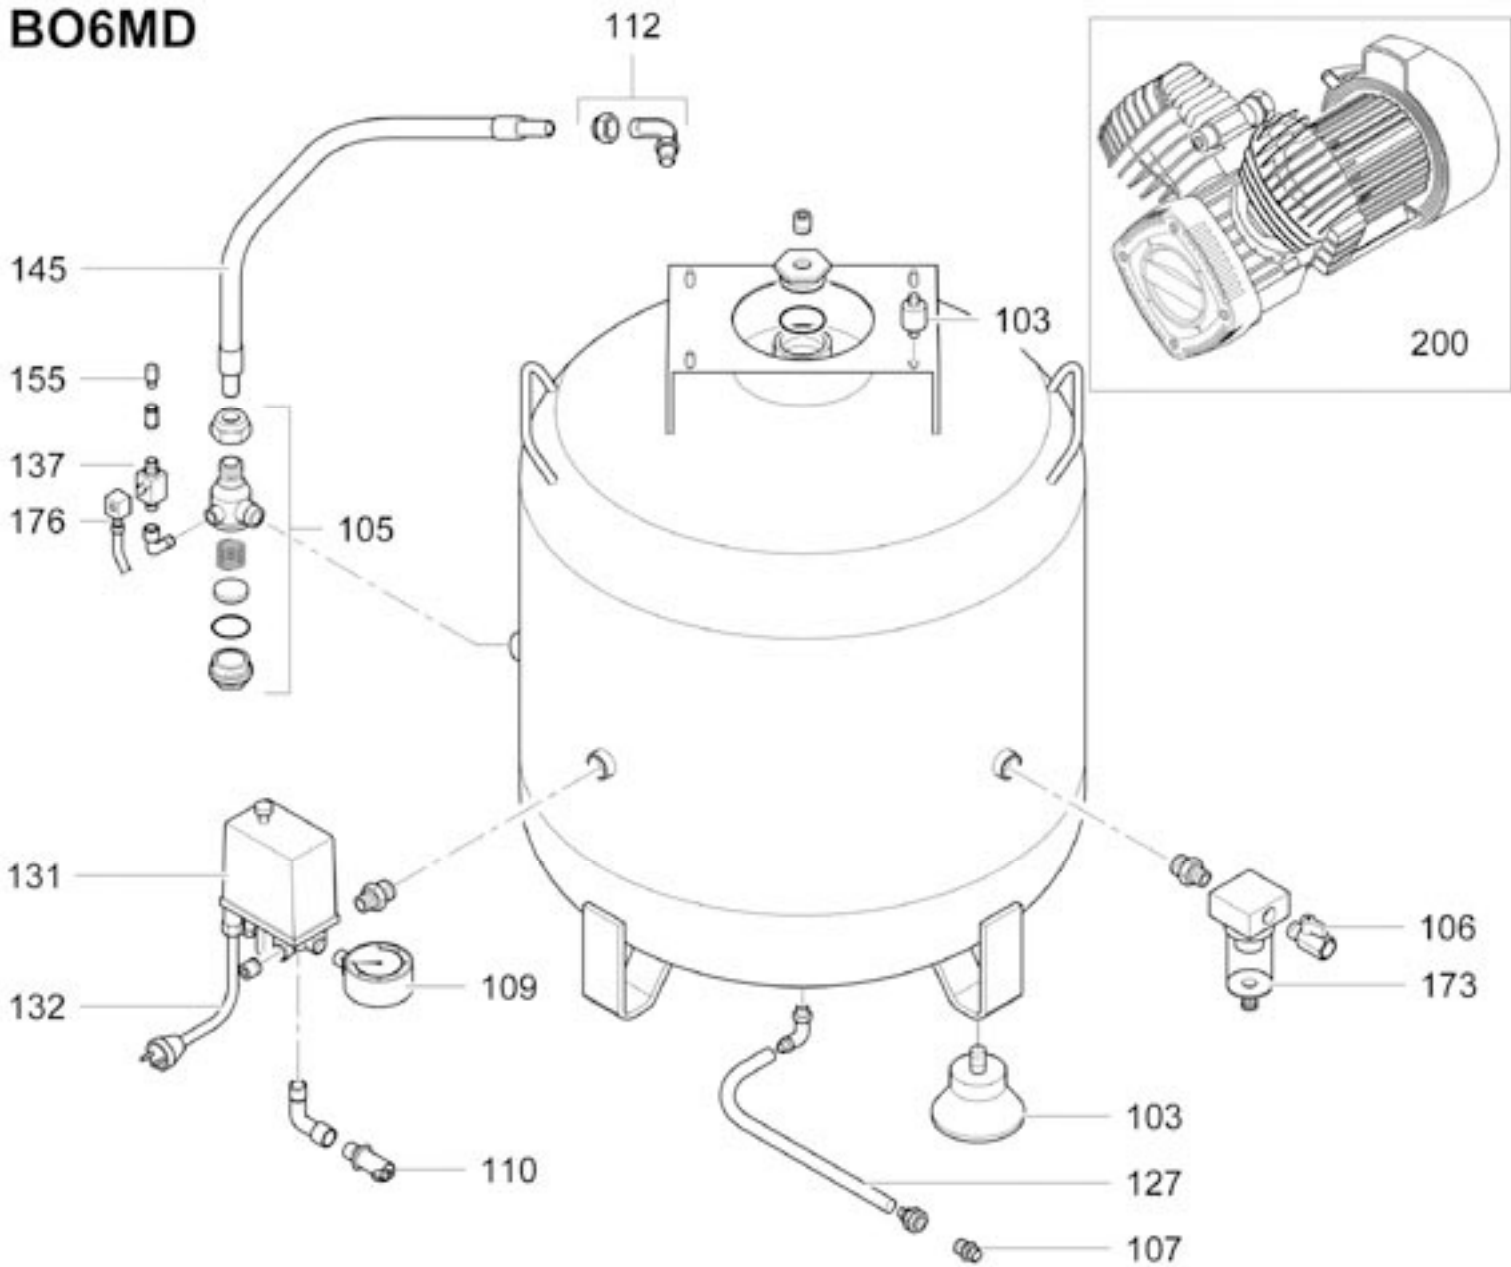

BO6MD

FVDV504FNM292

MEDICAIR 320-50V-3M 230/50

Pos	Component	MU	Multiplier
36	9004008	WASHER FLYWHEEL	PZ 4,0
103	9038176	PIVOTING WHEEL/FOOT	PZ 4,0
105	4101052	CHECK VALVE	PZ 1,0
106	4100809	LINE COCK	PZ 1,0
107	4100807	CONDENSATE DRAIN COCK	PZ 1,0
109	9052146	PRESSURE GAUGE	PZ 1,0
110	9049315	RELIEF VALVE	PZ 1,0
112	9412102	NIPPLE/ELBOW	PZ 1,0
127	9270028	TUBO RILSAN "PTFE" 8/10 BIANCO	MT 0,4
131	4100688	COMPLETE PRESSURE SWITCH	PZ 1,0
132	9065847	POWER CABLE	PZ 1,0
134	4100201	COVER SEAL	PZ 1,0
137	4101360	SOLENOID VALVE	PZ 1,0
155	4100916	SILENCER	PZ 1,0
173	4100476	FILTER	PZ 1,0
200	QU00000	BARE PUMP	PZ 1,0
300	9430901	WHEELS/FEET MOUNTING KIT	PZ 1,0
482	#199QT0001	FLEX HOSE DR.SONIC WITH DRY	PZ 1,0

QU00000

BARE PUMP

Pos	Component	MU	Multiplier
1	QU60100 CASING	PZ	1,0
2	#116QT0003 CYLINDER	PZ	2,0
4	9067739 SHAFT	PZ	1,0
9	#116QU0002 COUNTERWEIGHT	PZ	1,0
23	4105390 AIR FILTER ASSEMBLY	PZ	2,0
26	#116200008 FRONT COVER	PZ	1,0
30	9170126 CUSCINETTO 6205-2RS 260\$	PZ	2,0
34	#027003000 SEAL	PZ	1,0
43	#116055014 SHIELD MOTOR	PZ	1,0
46	#216QU0001 FAN	PZ	1,0
47	3D62056 ROTOR	PZ	1,0
48	QU65052 WOUND STATOR	PZ	1,0
49	#116003003 UPPER HOUSING	PZ	1,0
80	9612604 CONDENSER	PZ	1,0
168	9612121 OVERLOAD CUTOFF	PZ	1,0
900	9434A42 MPK VALVE PLATE MK160/VKM320	PZ	1,0
901	9434B43 MPK PISTONE-BIEL. MK160/VKM320	PZ	1,0
906	9434G32 MPK TESTA MK160	PZ	1,0
908	9434E41 MPK COLLETTORE VKM320	PZ	1,0
909	9434F52 MPK GUARNIZIONI VKM320	PZ	1,0