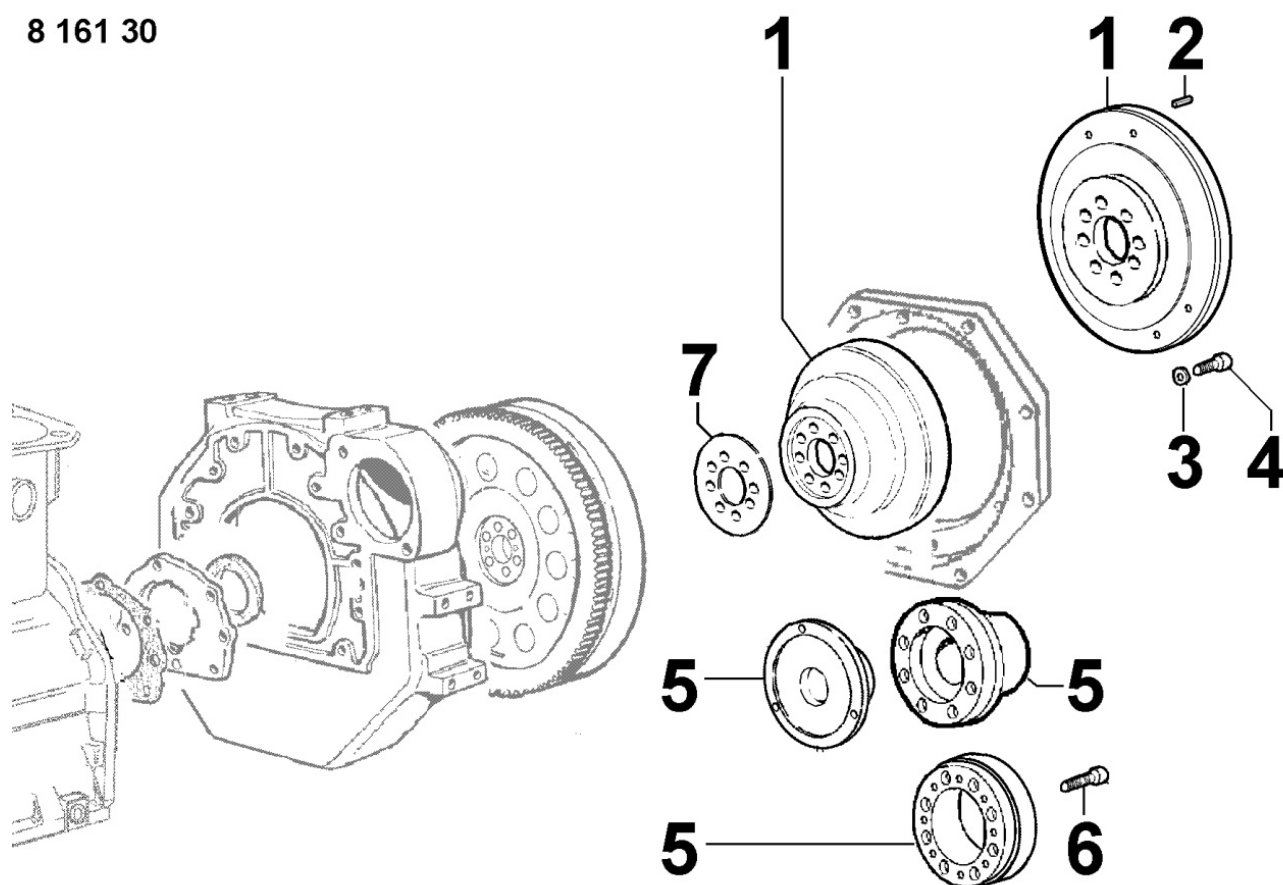

8161300220 - CLUTCH BELL / CLUTCH SUPPORT

8 161 30

Pos	Kit	Included In	Code	Description	Qty	Old Code	Tech. Info
1			ED0039023460-S	FLANGIA/FLANGE N	1		
6			ED0017700050-S	BOLT	6