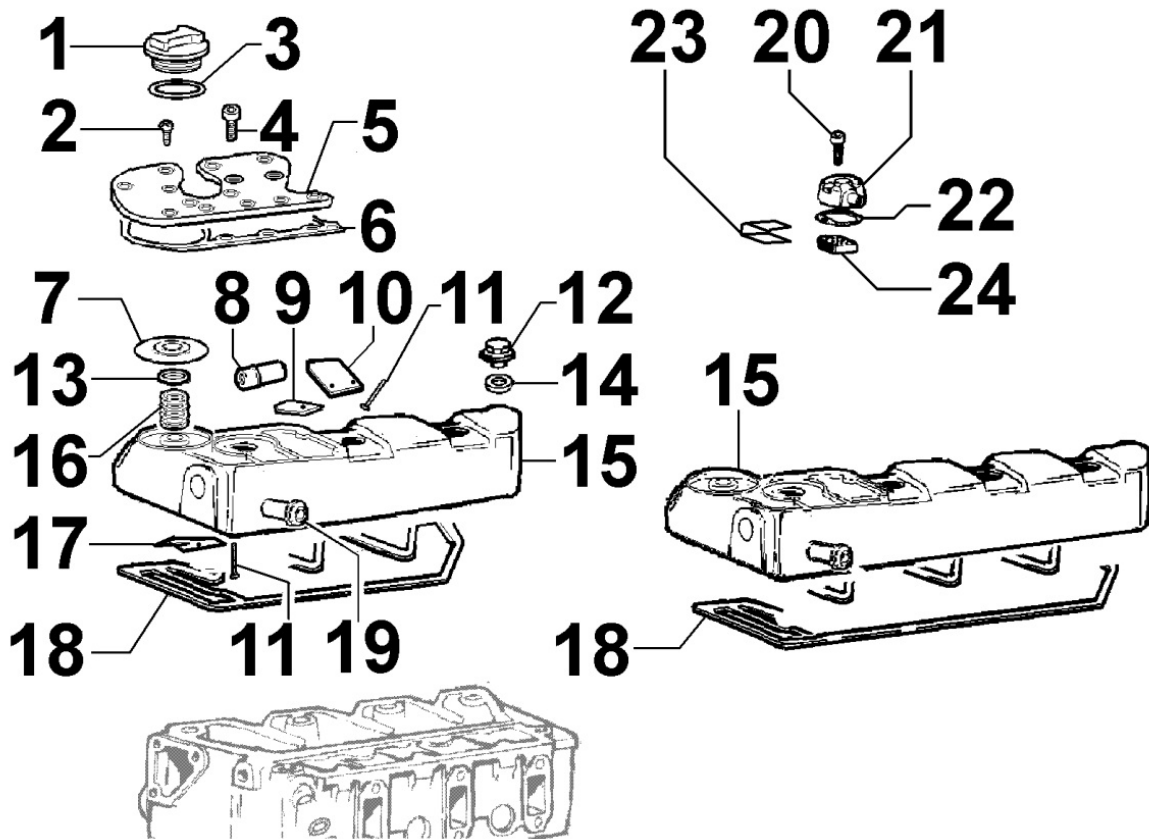

8022300130 - HEAD COVER

8 022 30

Pos	Kit	Included In	Code	Description	Qty	Old Code	Tech. Info
1			ED0090320790-S	FILLERPL.	1		
2			ED0098201950-S	SCREW SELF-THREADING 3,9x13 -6954 PhB+Zn	12		
3			ED0012000150-S	O RING	1		
4			ED0097303190-S	SCREW	2		
5			ED0027503740-S	COPERCHIO/COVER	1		
6			ED0044301000-S	GASKET	1		
7			ED0096930070-S	SAFETY VALVE 15LD315	1		
8			ED0095991750-S	TUBO/TUBE N 10	1		
9			ED0051680620-S	LAMIERINO/RETAINER N 10	1		
10			ED0033600310-S	DIAFRAMMA/DIAPHRAGM N 10	1		
11			ED0074810770-S	RIVETTO/RIVET N 10	4		
12			ED0033002180-S	NUT	3		
13			ED0076252700-S	NYLON WASHER 15LD315	1		
14			ED0044000500-S	GASKET	3		
15			ED0021253330-S	CAPPELLO/COVER D A	1		
16			ED0056552430-S	SPRING FOR SAFETY PRESSURE VALVE	1		
17			ED0051680610-S	LAMIERINO/RETAINER N 10	1		
18			ED0044000690-S	GASKET	1		
19			ED0095991720-S	TUBO/TUBE N	1