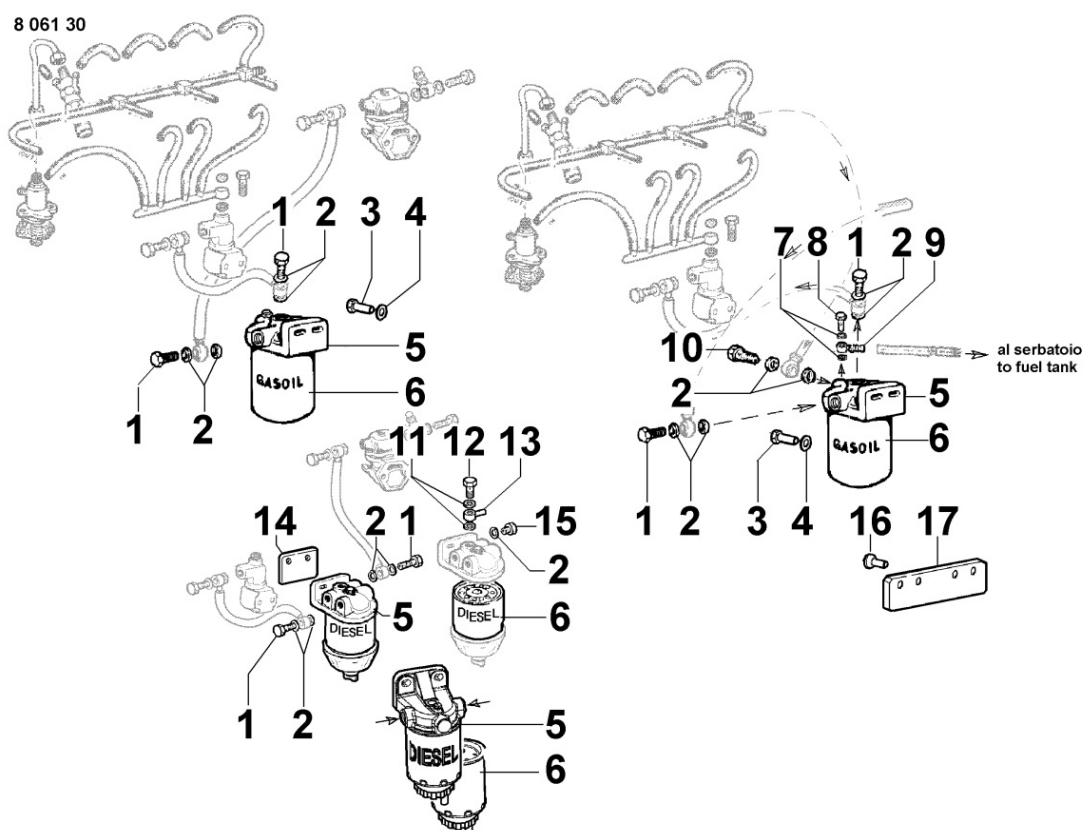

8061300180 - FUEL FILTER

Pos	Kit	Included In	Code	Description	Qty	Old Code	Tech. Info
1			ED0019010320-S	UNION BOLT	2		
2			ED0046700610-S	C.GASKET	6		
3			ED0017800310-S	HEX BOLT M10 X 1.5 X 25 MM	2		
4			ED0076250200-S	WASHER	2		
5	(A)		ED0037301260-S	FUEL FIL.	1		
6		(A)	ED0021750460-S	FUEL CARTRIDGE	1		
7			ED0046700620-S	GASKET	2		
8			ED0019010330-S	UNION BOLT	1		
9			ED0072702510-S	RACCORDO/UNION	1		
10			ED0096800490-S	VALVE	1