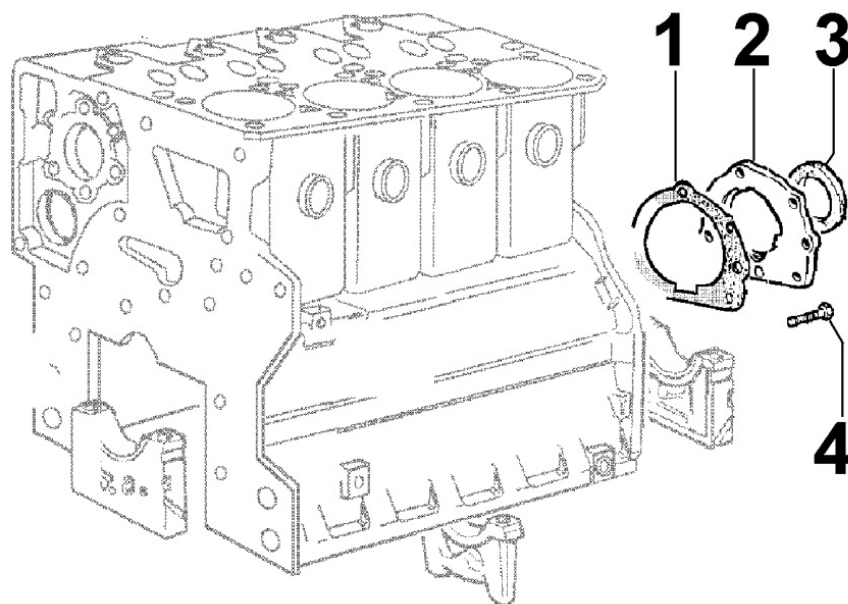

8023300010 - FLYWHEEL SIDE SUPPORT

8 023 30

Pos	Kit	Included In	Code	Description	Qty	Old Code	Tech. Info
1			ED0045011600-S	GASKET FOR OIL SEALS FLYWEEL SIDE	1		
2	(A)		ED0037900800-S	FLANGE	1		
3		(A)	ED0012133490-S	SEAL RING	1		
4			ED0097300120-S	SCREW	8