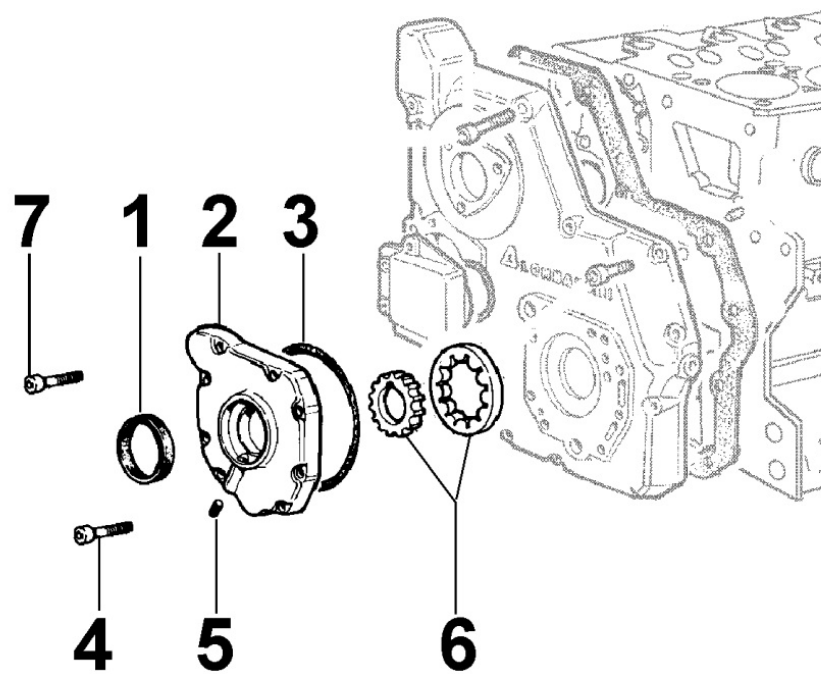

8040300060 - OIL PUMP

8 040 30

Pos	Kit	Included In	Code	Description	Qty	Old Code	Tech. Info
1		(A)	ED0012133480-S	SEAL RING	1		
2	(A)		ED0026500570-S	COVER	1		
3			ED0044311490-S	GASKET	1		
4			ED0097300120-S	SCREW	7		
6			ED0077501630-S	ROTOR	1		
7			ED0097304160-S	SCREW	2