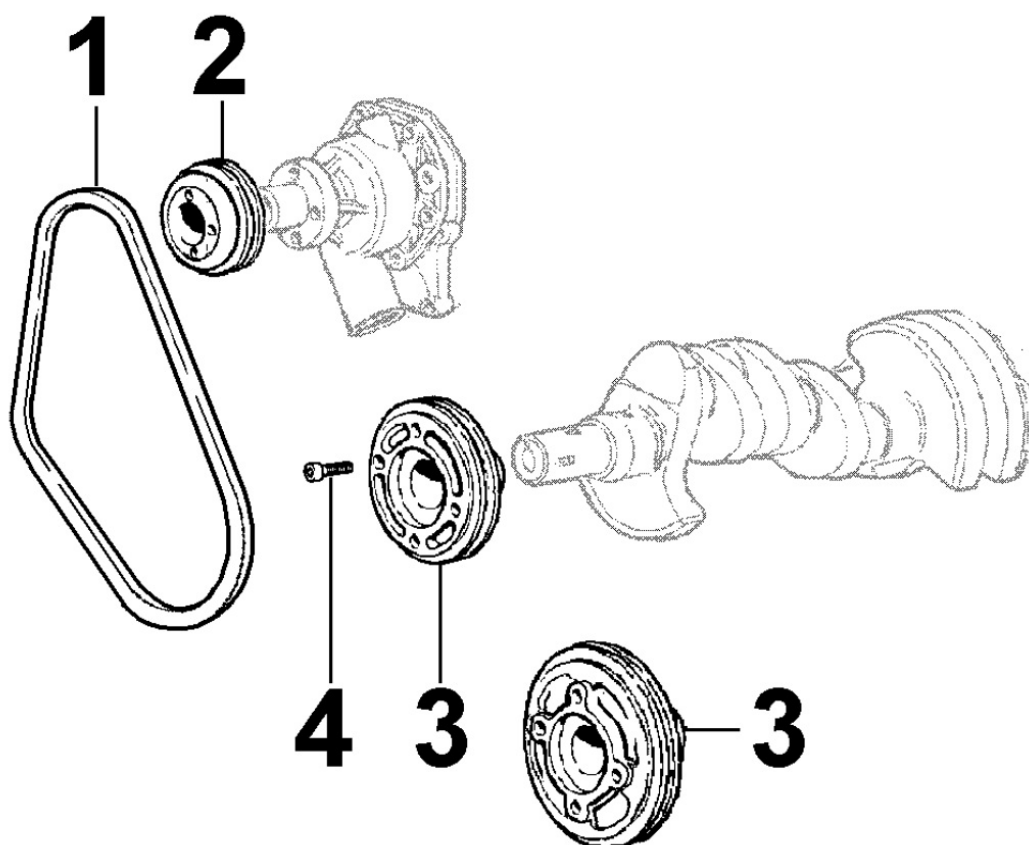

8014300320 - PULLEYS / BELT

8 014 30

Pos	Kit	Included In	Code	Description	Qty	Old Code	Tech. Info
1			ED0024001150-S	VEEBELT	1		
2			ED0069753100-S	PULLEY	1		
3			ED0069753460-S	PULEGGIA/PULLEY N	1