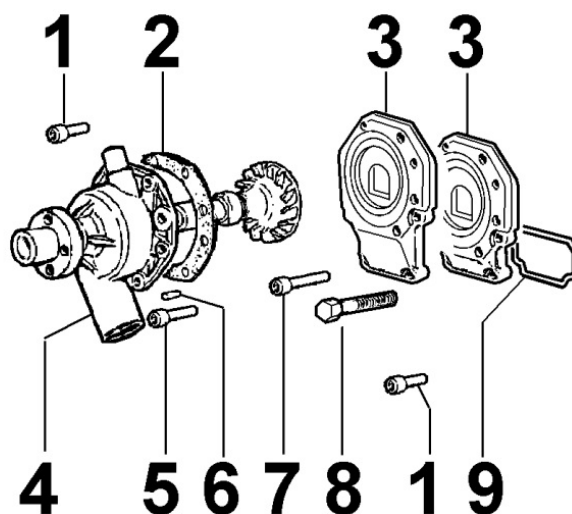

8077300150 - WATER PUMP

8 077 30 015 0 Pompa acqua
Water pump

Pos	Kit	Included In	Code	Description	Qty	Old Code	Tech. Info
1			ED0097301000-S	SCREW	2		
2		(A)	ED0045801780-S	GASKET	1		
3		(A)		pos. 4			
3		(A)		POS. 30			
4	(A)		ED0065844470-S	WATER PUMP	1		
5		(A)	ED0097320640-S	SCREW	1		
6		(A)	ED0084000480-S	PARAL.PIN	1		
7			ED0097300340-S	CAPSCREW	1		
8			ED0017801260-S	BULLONE/BOLT N 10	1		
9			ED0012001160-S	O RING	1