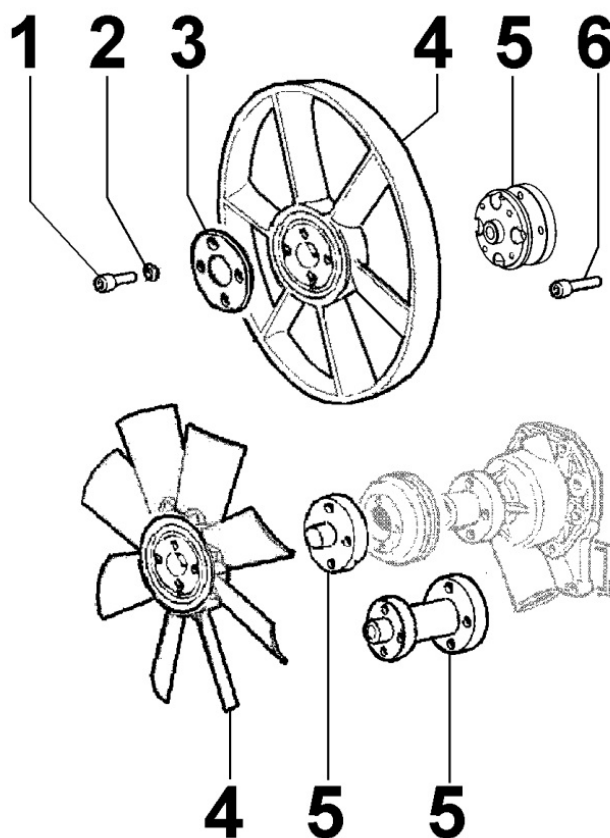

8071300260 - COOLING FAN

8 071 30

Pos	Kit	Included In	Code	Description	Qty	Old Code	Tech. Info
1			ED0097300180-S	ALLEN SCREW	4		
2			ED0076250620-S	WASHER	4		
3			ED0062751470-S	PLATE	1		
4			ED0097182860-S	VENTOLA 100.431 ZTS	1		
5			ED0038551580-S	FLANGE	1