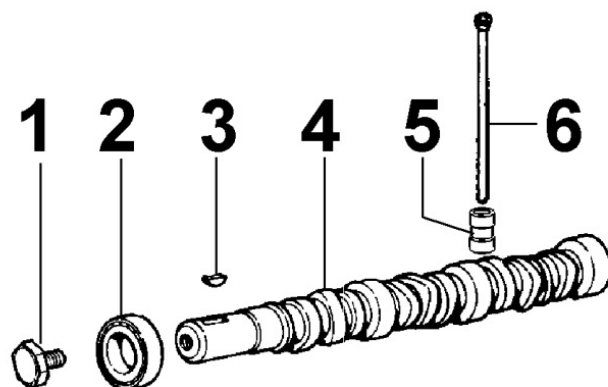

8035300130 - CAMSHAFT

8 035 30

Pos	Kit	Included In	Code	Description	Qty	Old Code	Tech. Info
1			ED0017801040-S	BOLT	1		
2			ED0030010650-S	BEARING	1		
3			ED0022800440-S	KEY	1		
4			ED0010101220-S	CAMSHAFT 1603 ID.T. F14	1		
5			ED0072151110-S	TAPPET	6		
6			ED0014101390-S	PUSHROD	6