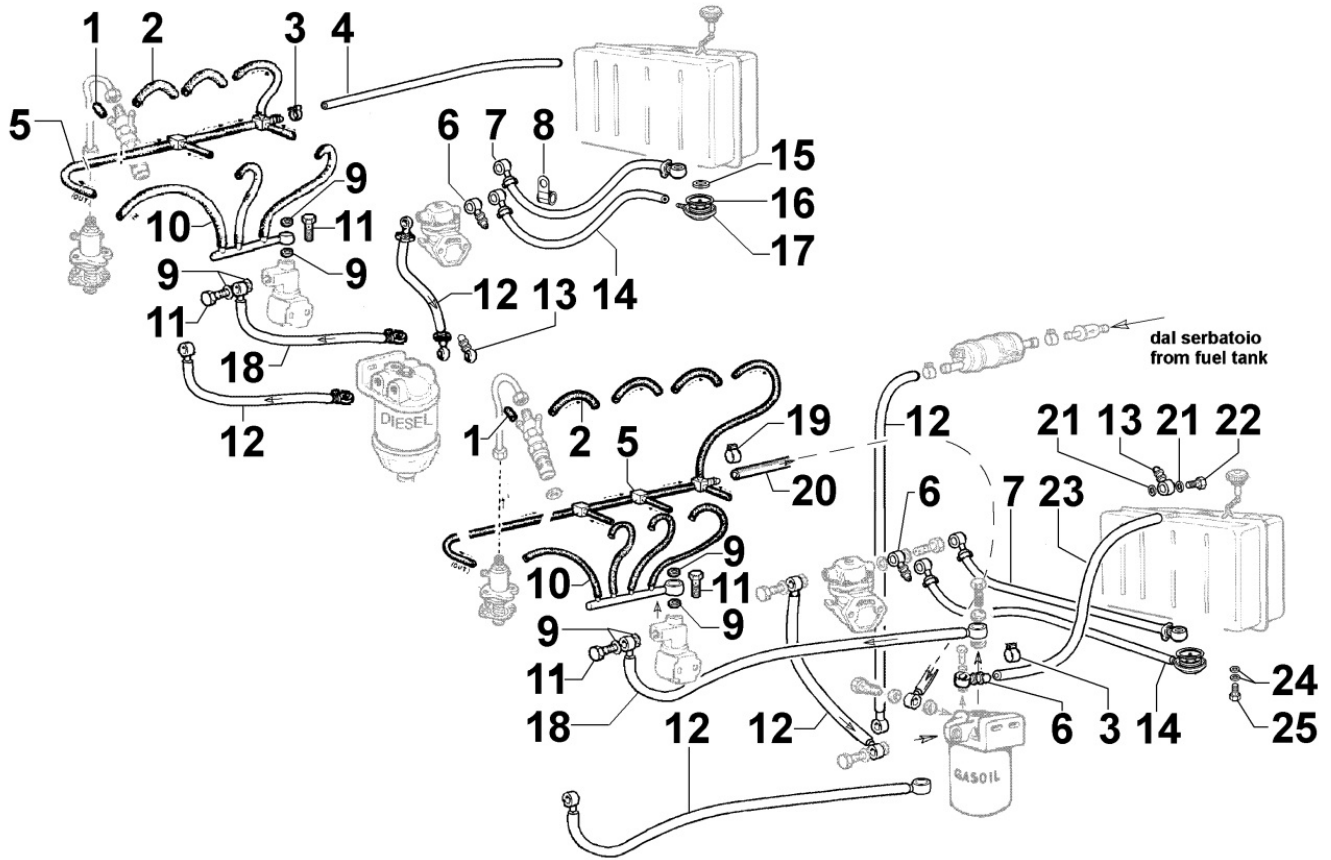

8064300820 - FUEL PIPING

8 064 30

Pos	Kit	Included In	Code	Description	Qty	Old Code	Tech. Info
1			ED0090802620-S	CAP	1		
2			ED0095710910-S	WASTELINE	2		
5			ED0095711570-S	WASTELINE	1		
6			ED0072701380-S	UNION	1		
9			ED0046700590-S	C.GASKET	3		
10			ED0093756380-S	FUEL TUBE	1		
11			ED0019011930-S	BOLT	2		
12			ED0093758880-S	FUEL TUBE	1		
18			ED0093756900-S	FUEL TUBE	1		
19			ED0036300040-S	CLAMP	1		
20			ED0093758630-S	FUEL TUBE	1