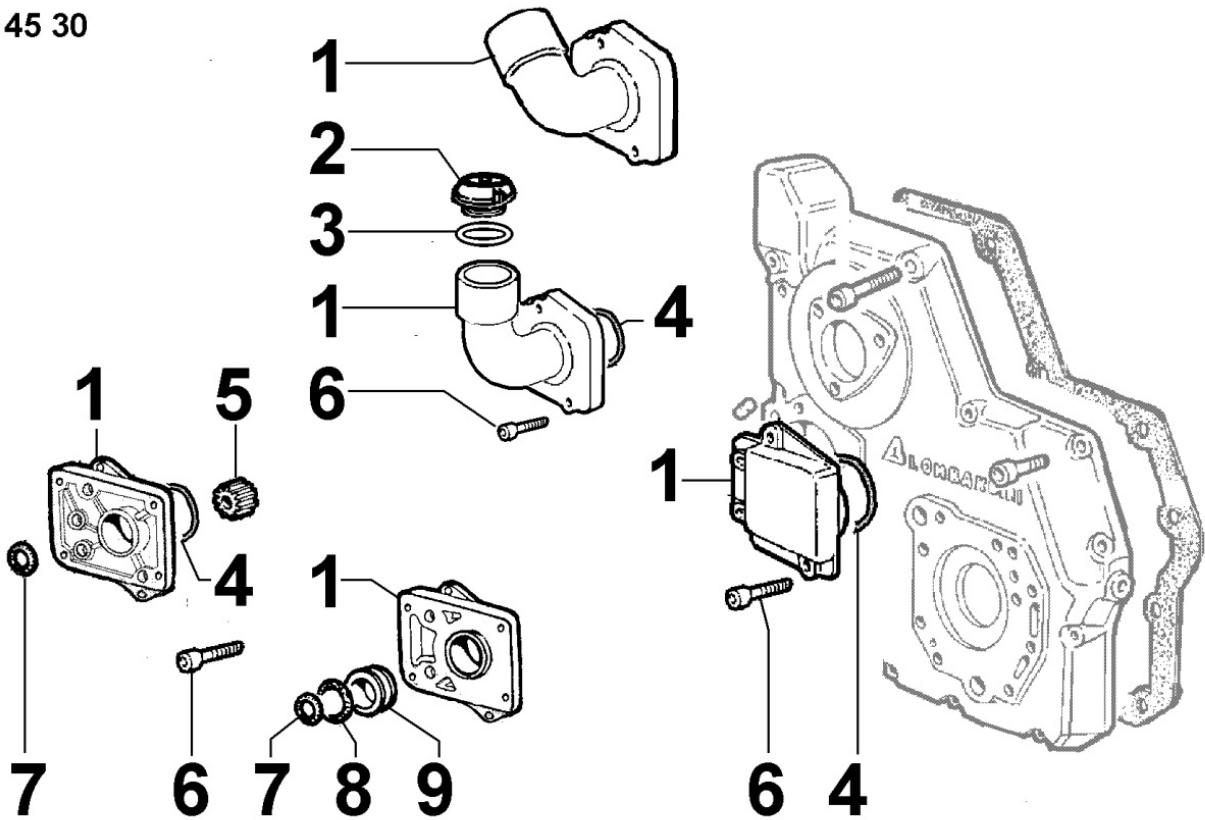

8145300010 - PUMP HOUSING

8 145 30

Pos	Kit	Included In	Code	Description	Qty	Old Code	Tech. Info
1			ED0026600080-S	COVER	1		
4			ED0012000910-S	O RING	1		
6			ED0097300100-S	SCREW	4