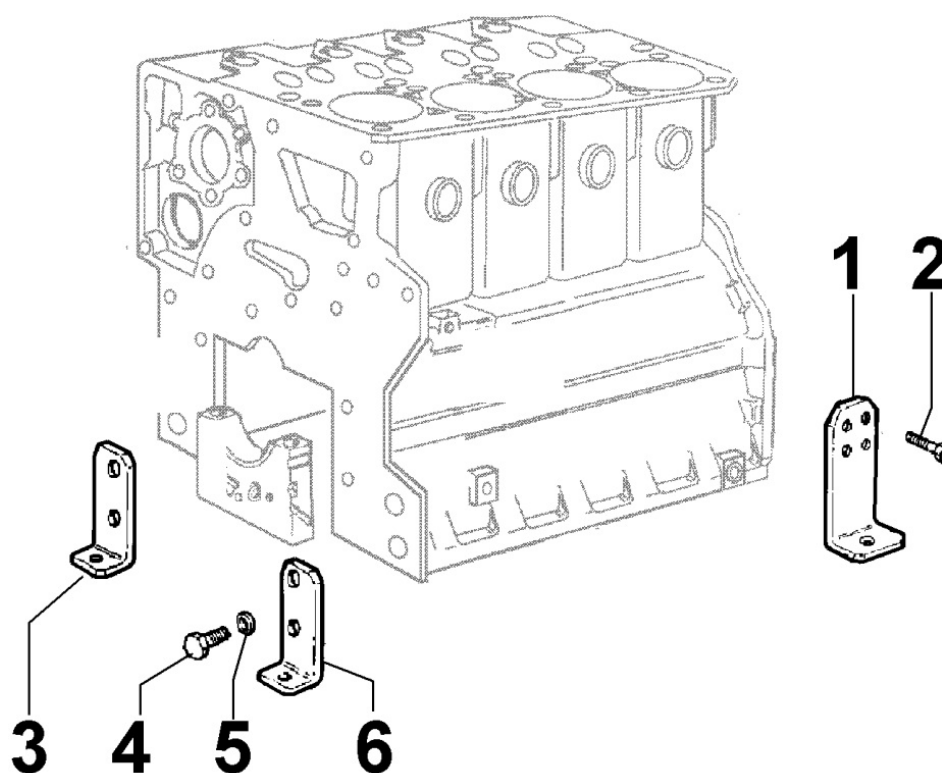

8025300010 - ENGINE MOUNTS

8 025 30

Pos	Kit	Included In	Code	Description	Qty	Old Code	Tech. Info
2			ED0017900370-S	BULLONE/BOLT 'N 10	8