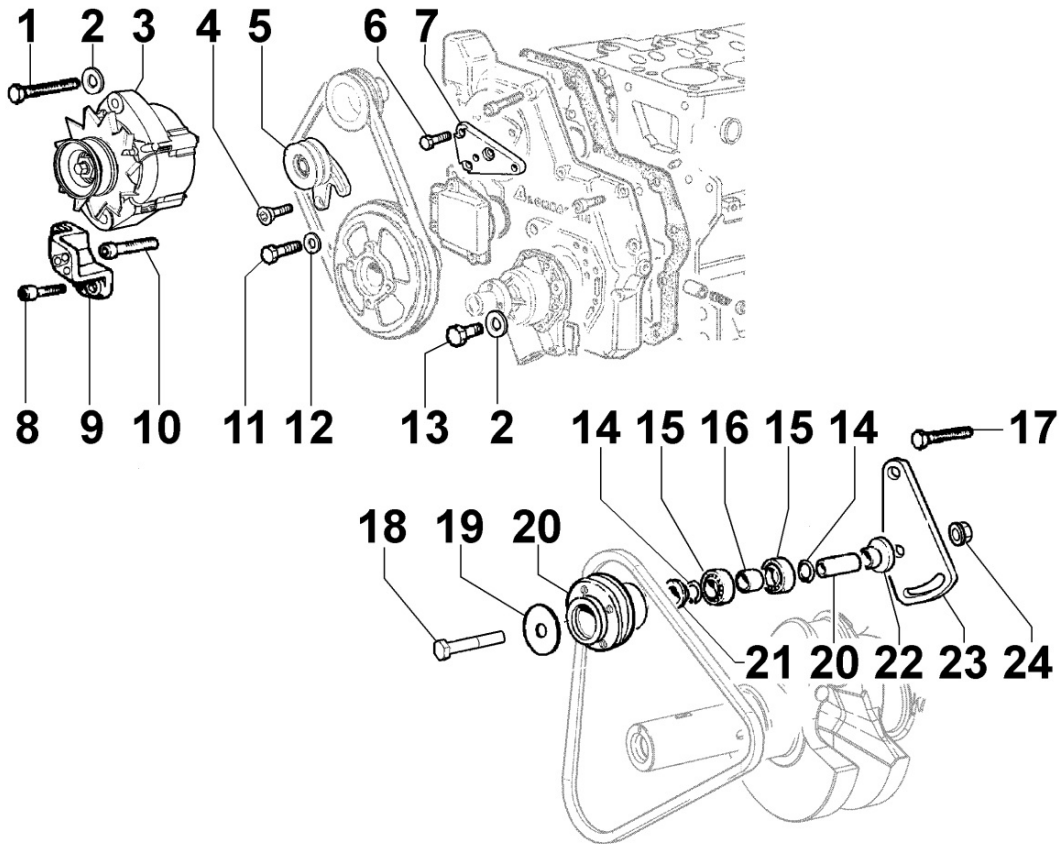

8100300100 - VOLTAGE ALTERNATOR

8 100 30

Pos	Kit	Included In	Code	Description	Qty	Old Code	Tech. Info
1			ED0017800270-S	BOLT	1		
2			ED0076252560-S	RONDELLA/WASHER 'D 10	2		
3			ED0011572700-S	ALTERNATOR	1		
8			ED0097301000-S	SCREW	2		
9			ED0087250720-S	SUPPORTO ALTERNATORE PER POMPA RIBA	1		
10			ED0097300310-S	ALLEN SCREW	1