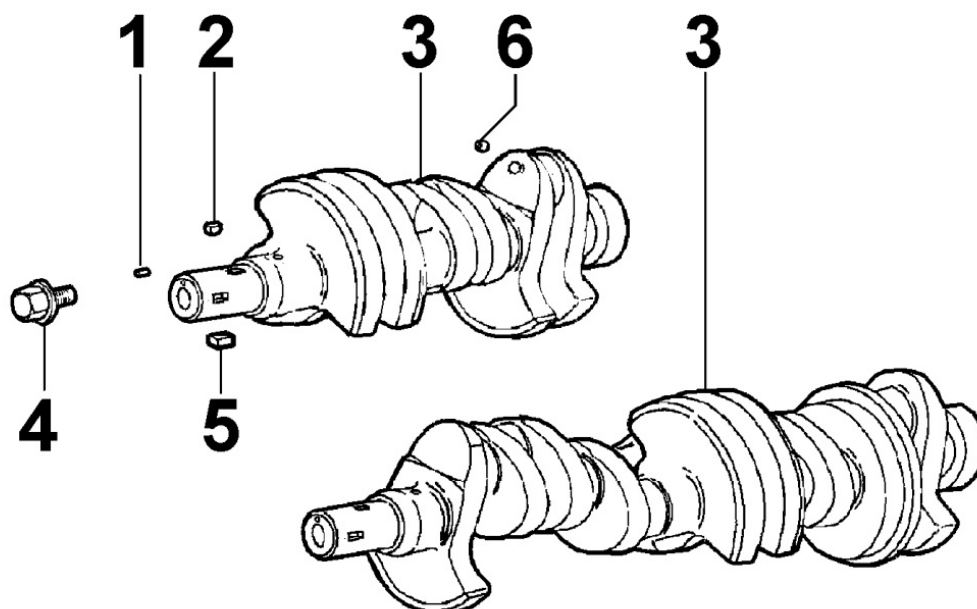

ED2C31C2

Spare Parts Catalogue

LDW1603/B3

Update Date 05/06/2014

Print Date 02/09/2014

Tavola ricambi

Index	Description
8010300060	CRANKSHAFT
8011300100	PISTON / CONNECTING ROD
8012300390	FLYWHEEL
8014300320	PULLEYS / BELT
8020300240	CRANKCASE
8021300270	CYLINDER HEAD
8022300130	HEAD COVER
8023300010	FLYWHEEL SIDE SUPPORT
8025300010	ENGINE MOUNTS
8027300010	TIMING SYSTEM CLOSURE PLATE
8030300110	INJECTION SYSTEM
8035300130	CAMSHAFT
8036300070	ROCKER ARMS / VALVES
8038300010	TIMING GEAR
8040300060	OIL PUMP
8041300040	OIL PAN
8042300030	OIL FILTER
8043300020	OIL DIPSTICK
8045300050	BREATHER SYSTEM
8050300560	SPEED GOVERNOR
8051301240	CONTROLS
8052300040	ELECTROVALVE
8061300180	FUEL FILTER
8062300050	FUEL FEED PUMP
8064300820	FUEL PIPING
8071300260	COOLING FAN
8074300570	THERMOSTAT UNIT
8077300150	WATER PUMP
8080300190	AIR INLET MANIFOLD / AIR FILTER
8081300610	AIR CLEANER
8084300050	DUST INDICATOR
8085300170	EXHAUST GAS MANIFOLD
8100300100	VOLTAGE ALTERNATOR
8101300010	STARTING MOTOR
8102300010	OIL PRESSURE SWITCH
8104300010	TEMPERATURE SWITCHES

8010300060 - CRANKSHAFT

8 010 30

Pos	Kit	Included In	Code	Description	Qty	Old Code	Tech. Info
1		(A)	ED0084300040-S	PIN	1		
2		(A)	ED0022800820-S	KEY	1		
3	(A)		ED0010511700-S	CRANKSHAFT	1	ED0010511440-S	
4			ED0098653190-S	SCREW	1		
5		(A)	ED0022801550-S	KEY	1		