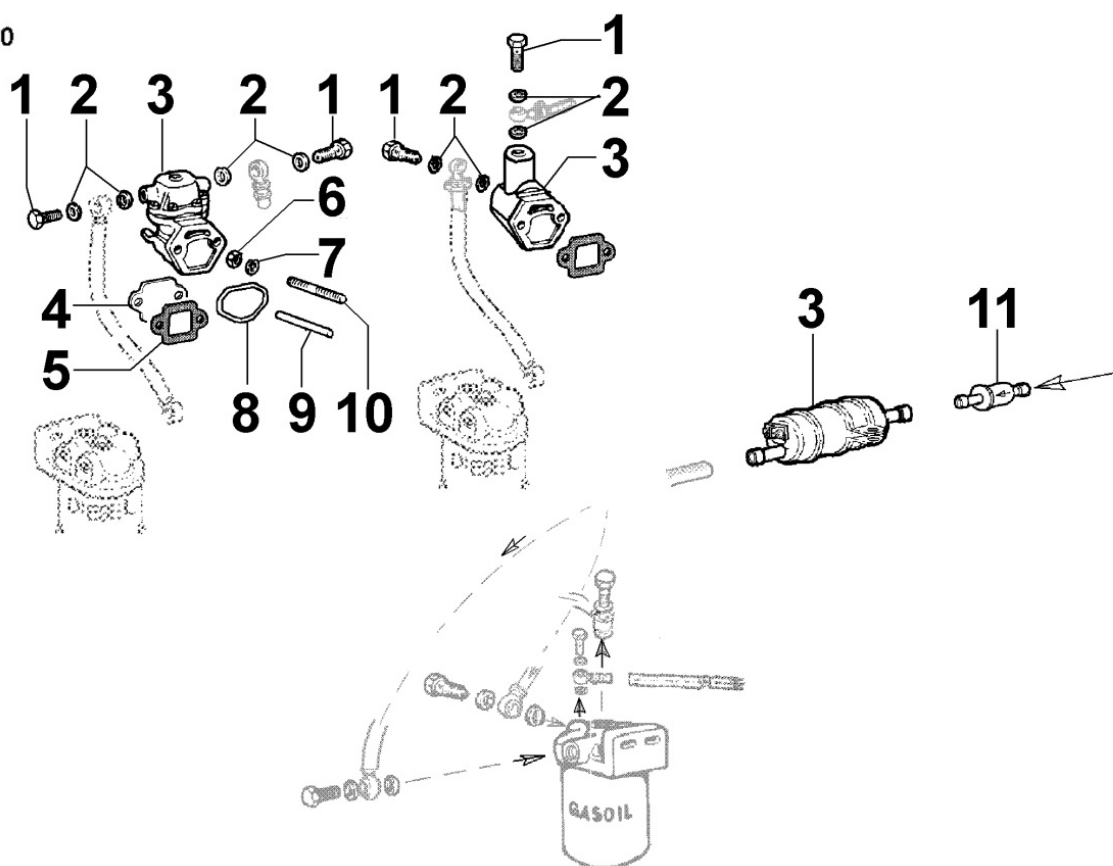

8062300050 - FUEL FEED PUMP

8 062 30

Pos	Kit	Included In	Code	Description	Qty	Old Code	Tech. Info
1			ED0019011930-S	BOLT	2		
2			ED0046700590-S	C.GASKET	4		
3			ED0065850960-S	FEED PUMP	1		
6			ED0032401640-S	HEX.NUT	2		
7			ED0075550290-S	WASHER	2		
8			ED0012000870-S	O RING	1		
9			ED0072001970-S	PUNTALINO/DRIVE ROD D A	1		
10			ED0067800490-S	STUD	2