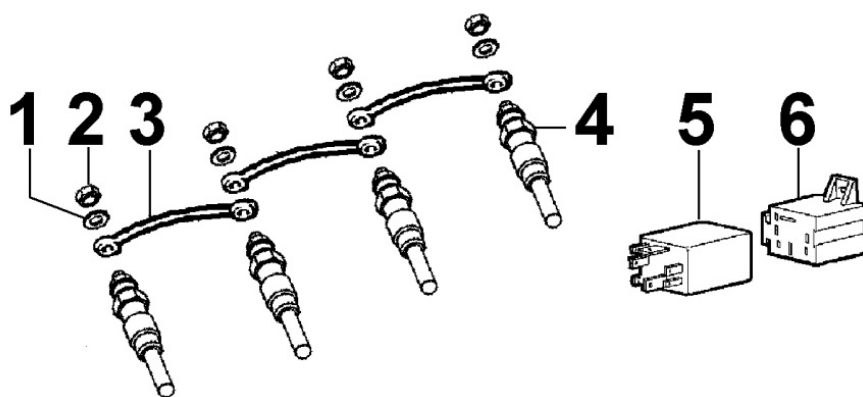

8106300140 - GLOW PLUGS / CONTROL UNIT

8 106 30

Pos	Kit	Included In	Code	Description	Qty	Old Code	Tech. Info
3			ED0021855480-S	CABLE	2		
4			ED0021001110-S	GLOW PLUG	3