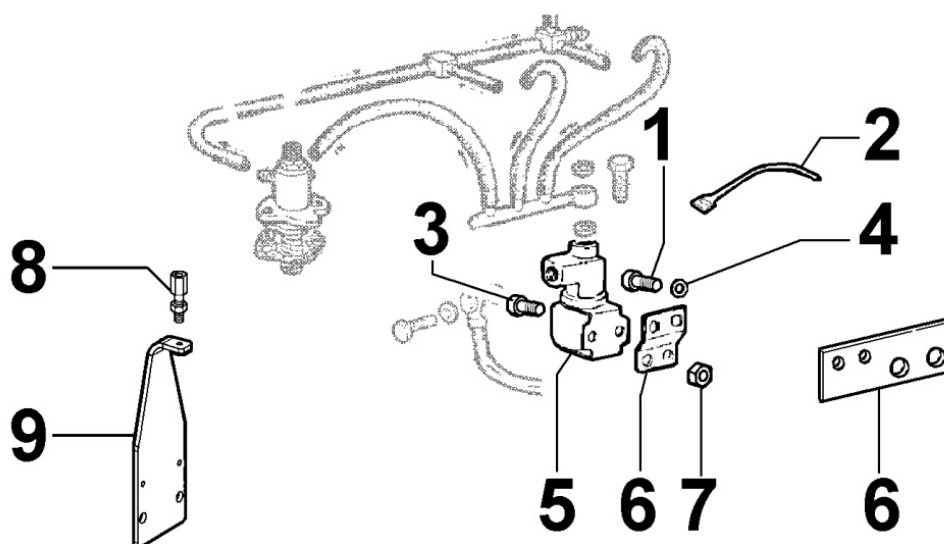

8052300040 - ELECTROVALVE

8 052 30

Pos	Kit	Included In	Code	Description	Qty	Old Code	Tech. Info
1			ED0017600030-S	BOLT	2		
2			ED0024710060-S	COLLAR	1		
3			ED0097300080-S	SCREW	2		
4			ED0076250620-S	WASHER	2		
5			ED0035871420-S	EL.VALVE	1		
6			ED0089003270-S	SUPPORT	1		
7			ED0032030500-S	NUT	2