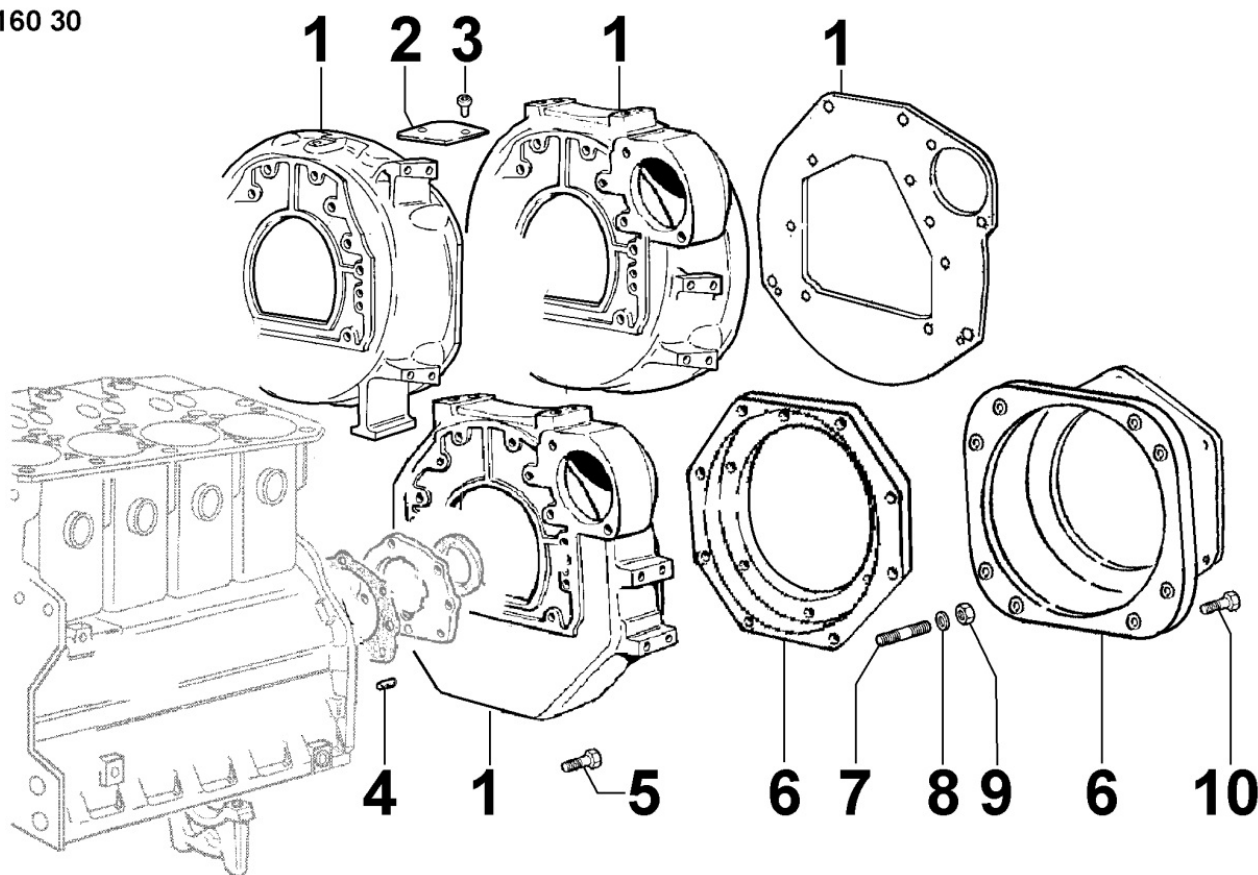

8160300360 - ENGINE BELL / BACKPLATE

8 160 30

Pos	Kit	Included In	Code	Description	Qty	Old Code	Tech. Info
1			ED0020323860-S	CAMPANA/BELL N	1		
4			ED0084001080-S	PARAL.PIN	2		
5			ED0017800310-S	HEX BOLT M10 X 1.5 X 25 MM	12