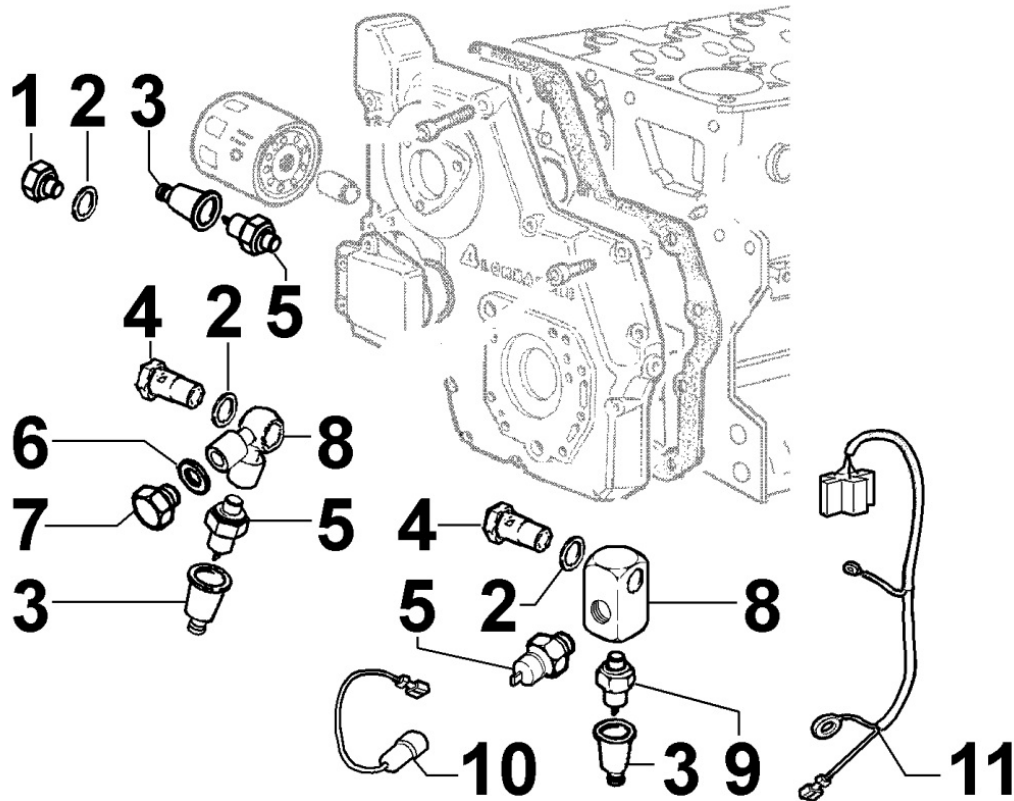

8102300010 - OIL PRESSURE SWITCH

8 102 30

Pos	Kit	Included In	Code	Description	Qty	Old Code	Tech. Info
3			ED0064910130-S	PIPE ELBOW	1		
5			ED0067450930-S	OIL PRESSURE SWITCH 0,3 BAR	1