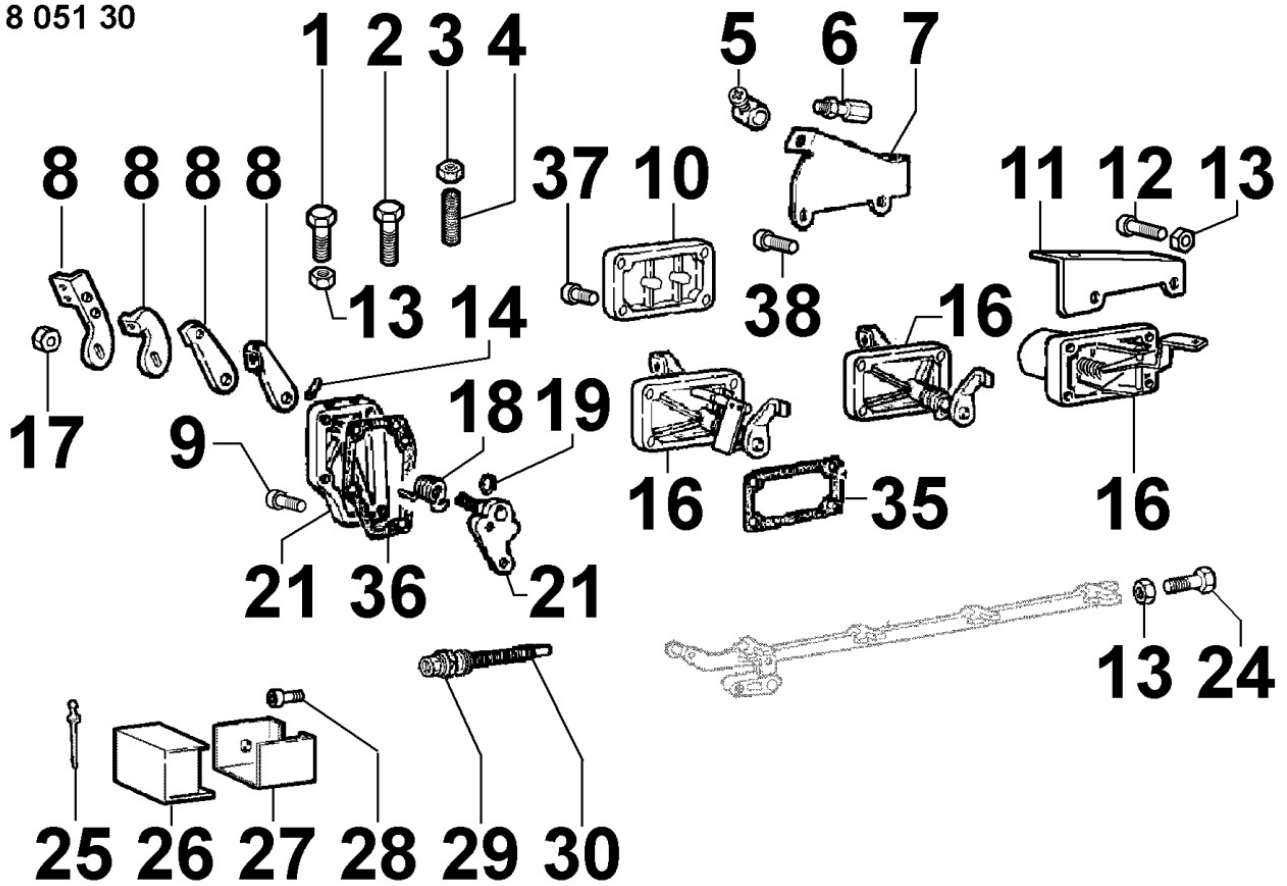

8051301240 - CONTROLS

8 051 30

Pos	Kit	Included In	Code	Description	Qty	Old Code	Tech. Info
1			ED0017600820-S	BOLT	1		
2			ED0017600270-S	BOLT	1		
5			ED0058301190-S	CONNECTOR	2		
6			ED0091801930-S	END	2		
7			ED0050600080-S	PANEL	1		
10			ED0027000460-S	COPERCHIO/COVER N	1		
15			ED0097301070-S	SCREW	2		
21	(A)		ED0025161680-S	COMANDO/CONTROL D	1		
30			ED0085761370-S	ADEG DI COPPIA LDW1603 DETARAT	1		
35			ED0044312050-S	GASKET FOR STOP COMMAND COVER	1		
36			ED0044312060-S	GASKET FOR COMMAND AND REGULATOR COVER	1		
37			ED0097300090-S	ALLEN SCREW	6