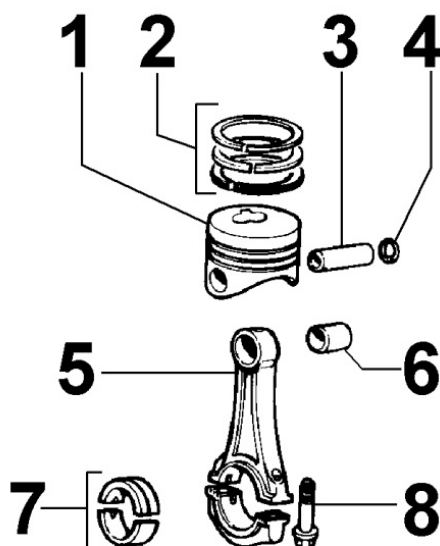

ED2C31C2

Spare Parts Catalogue

LDW1603/B3

Update Date 05/06/2014

Print Date 02/09/2014

Tavola ricambi

Index	Description
8010300060	CRANKSHAFT
8011300100	PISTON / CONNECTING ROD
8012300390	FLYWHEEL
8014300320	PULLEYS / BELT
8020300240	CRANKCASE
8021300270	CYLINDER HEAD
8022300130	HEAD COVER
8023300010	FLYWHEEL SIDE SUPPORT
8025300010	ENGINE MOUNTS
8027300010	TIMING SYSTEM CLOSURE PLATE
8030300110	INJECTION SYSTEM
8035300130	CAMSHAFT
8036300070	ROCKER ARMS / VALVES
8038300010	TIMING GEAR
8040300060	OIL PUMP
8041300040	OIL PAN
8042300030	OIL FILTER
8043300020	OIL DIPSTICK
8045300050	BREATHER SYSTEM
8050300560	SPEED GOVERNOR
8051301240	CONTROLS
8052300040	ELECTROVALVE
8061300180	FUEL FILTER
8062300050	FUEL FEED PUMP
8064300820	FUEL PIPING
8071300260	COOLING FAN
8074300570	THERMOSTAT UNIT
8077300150	WATER PUMP
8080300190	AIR INLET MANIFOLD / AIR FILTER
8081300610	AIR CLEANER
8084300050	DUST INDICATOR
8085300170	EXHAUST GAS MANIFOLD
8100300100	VOLTAGE ALTERNATOR
8101300010	STARTING MOTOR
8102300010	OIL PRESSURE SWITCH
8104300010	TEMPERATURE SWITCHES

8010300060 - CRANKSHAFT

8 010 30

Pos	Kit	Included In	Code	Description	Qty	Old Code	Tech. Info
1		(A)	ED0084300040-S	PIN	1		
2		(A)	ED0022800820-S	KEY	1		
3	(A)		ED0010511700-S	CRANKSHAFT	1	ED0010511440-S	
4			ED0098653190-S	SCREW	1		
5		(A)	ED0022801550-S	KEY	1		

8011300100 - PISTON / CONNECTING ROD

8 011 30

Pos	Kit	Included In	Code	Description	Qty	Old Code	Tech. Info
1	(B)		ED0065017660-S	PISTON STD.	3		
1	(B)		ED0065017670-S	PISTON +0.5	3		
1	(B)		ED0065017680-S	PISTON +1	3		
2		(B)	ED0082112240-S	RINGS STAND.	3		
2		(B)	ED0082112250-S	RINGS +0.5	3		
2		(B)	ED0082112260-S	RING SET +1.00	3		
3		(B)	ED0084800850-S	PIN	3		
4		(B)	ED0011750590-S	SNAP RING	6		
5	(A)		ED0015261800-S	CONNECT.ROD	3		
6		(A)	ED0016300210-S	S.ENDBRNG	1		
7			ED0016400400-S	BEARING STD	3/4		
7			ED0016400520-S	BEAR.-0.25	3/4		
7			ED0016400530-S	BEAR.-0.50	3/4		
8		(A)	ED0017801350-S	BULLONE/BOLT 'F IC10	6/8		