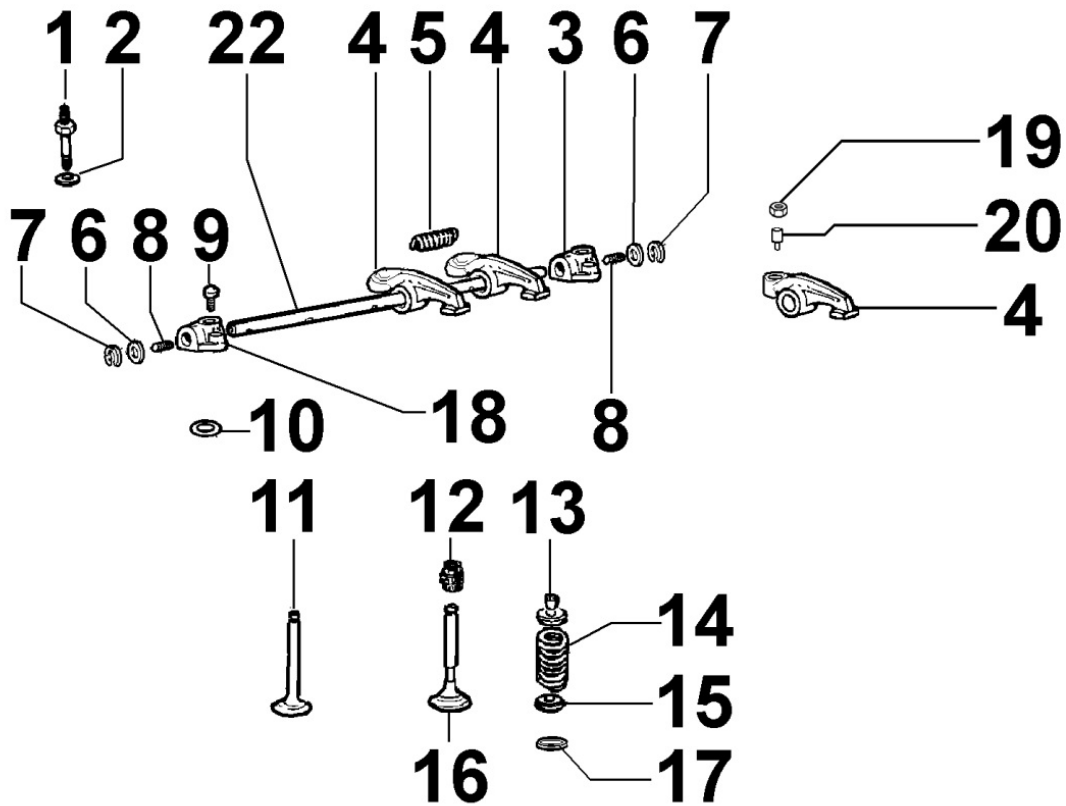

8035300130 - CAMSHAFT

8 035 30

Pos	Kit	Included In	Code	Description	Qty	Old Code	Tech. Info
1			ED0017801040-S	BOLT	1		
2			ED0030010650-S	BEARING	1		
3			ED0022800440-S	KEY	1		
4			ED0010101220-S	CAMSHAFT 1603 ID.T. F14	1		
5			ED0072151110-S	TAPPET	6		
6			ED0014101390-S	PUSHROD	6		

8036300070 - ROCKER ARMS / VALVES

8 036 30

Pos	Kit	Included In	Code	Description	Qty	Old Code	Tech. Info
1			ED0098651450-S	FIXING SCREW	3		
2			ED0076251250-S	WASHER	3		
4		(A)	ED0015412360-S	ROCKER ARM COMPLETE FOR IDRAULIC TAPPET	6		
5		(A)	ED0056150090-S	SPRING	2		
6		(A)	ED0077011480-S	RONDELLA/WASHER	4	10	
7		(A)	ED0012400060-S	SNAP RING	2		
8		(A)	ED0097650090-S	SCREW	2		
9		(A)	ED0097303250-S	SCREW	1		
10			ED0012002860-S	O-Ring	1		
11			ED0096521470-S	INTAKEVAL	3		
12			ED0045350150-S	VALVE STEM SEAL d.7	6		
13			ED0064100980-S	CAP	6	ED0064000600-S	
14			ED0057550040-S	SPRING	6		
15			ED0034301410-S	DISK	6		
16			ED0096851420-S	EXH.VALVE	3		
22	(A)		ED0060451590-S	PIN FOR ROCHER ARM COMPLETE LDW1603	1		