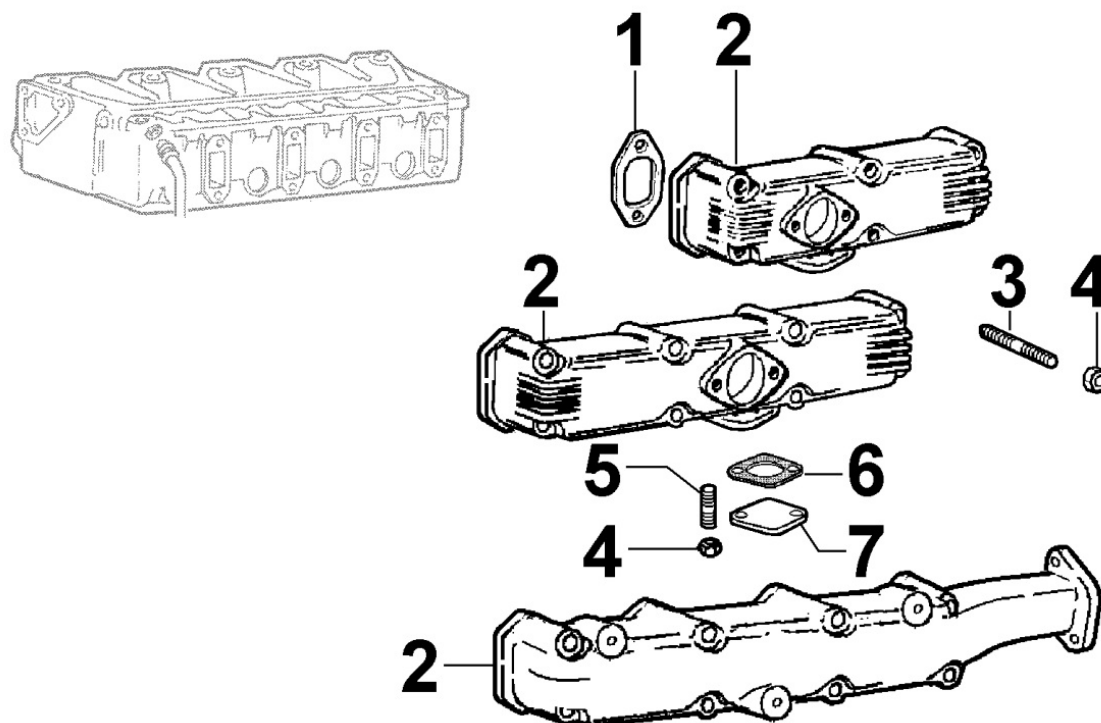

8085300170 - EXHAUST GAS MANIFOLD

8 085 30

Pos	Kit	Included In	Code	Description	Qty	Old Code	Tech. Info
1			ED0044200710-S	GASKET	3		
2			ED0024862360-S	MANIFOLD	1		
3			ED0067800280-S	STUD	6		
4			ED0032401630-S	HEX.NUT	6		
6			ED0045011180-S	GASKET	1