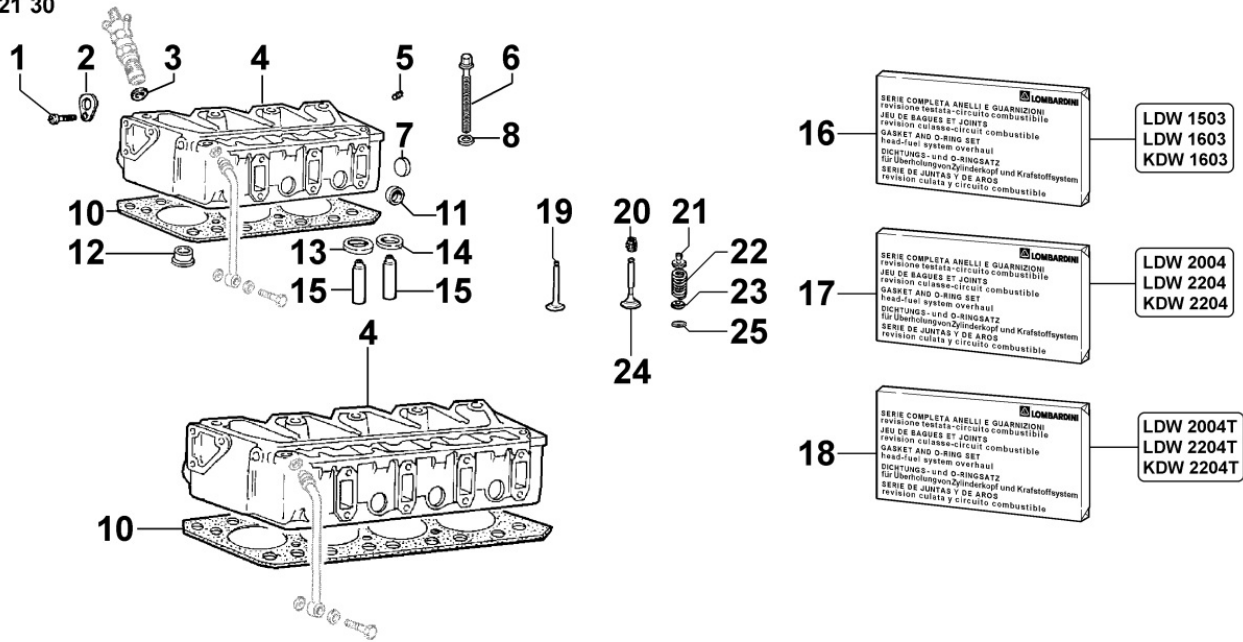

8021300270 - CYLINDER HEAD

8 021 30

Pos	Kit	Included In	Code	Description	Qty	Old Code	Tech. Info
1			ED0097300240-S	ALLEN SCREW	2		
2			ED0085459390-S	BRACE	2		
3			ED0059890060-S	SPARK ARR.	3		
4	(A)		ED0092011270-S	HEAD, CYLINDER	1	ED0092007840-S	
5			ED0097650010-S	SCREW	1		
6			ED0018620910-S	BOLT	8		
7		(A)	ED0089900220-S	CAP	1		
8			ED0076260400-S	WASHER	8		
10			ED0047306200-S	GASKET	1		
10			ED0047306210-S	GASKET	1		
10			ED0047306220-S	GASKET	1		
11		(A)	ED0090800830-S	CAP	4		
12		(A)	ED00908008920-S	TAPPO/CAP	3		
13		(A)	ED0080001260-S	VALVE SEAT	3		
14		(A)	ED0080001270-S	VALVE SEAT	3		
15		(A)	ED0048452510-S	GUIDE	6		
16			ED0082051140-S	GASKET SET	1		
17			ED0082051170-S	GASKET SET	1		
18			ED0082051200-S	SET	1		
19				803630...0			
20				803630...0			
21				803630...0			
22				803630...0			
23				803630...0			
24				803630...0			
25				803630...0