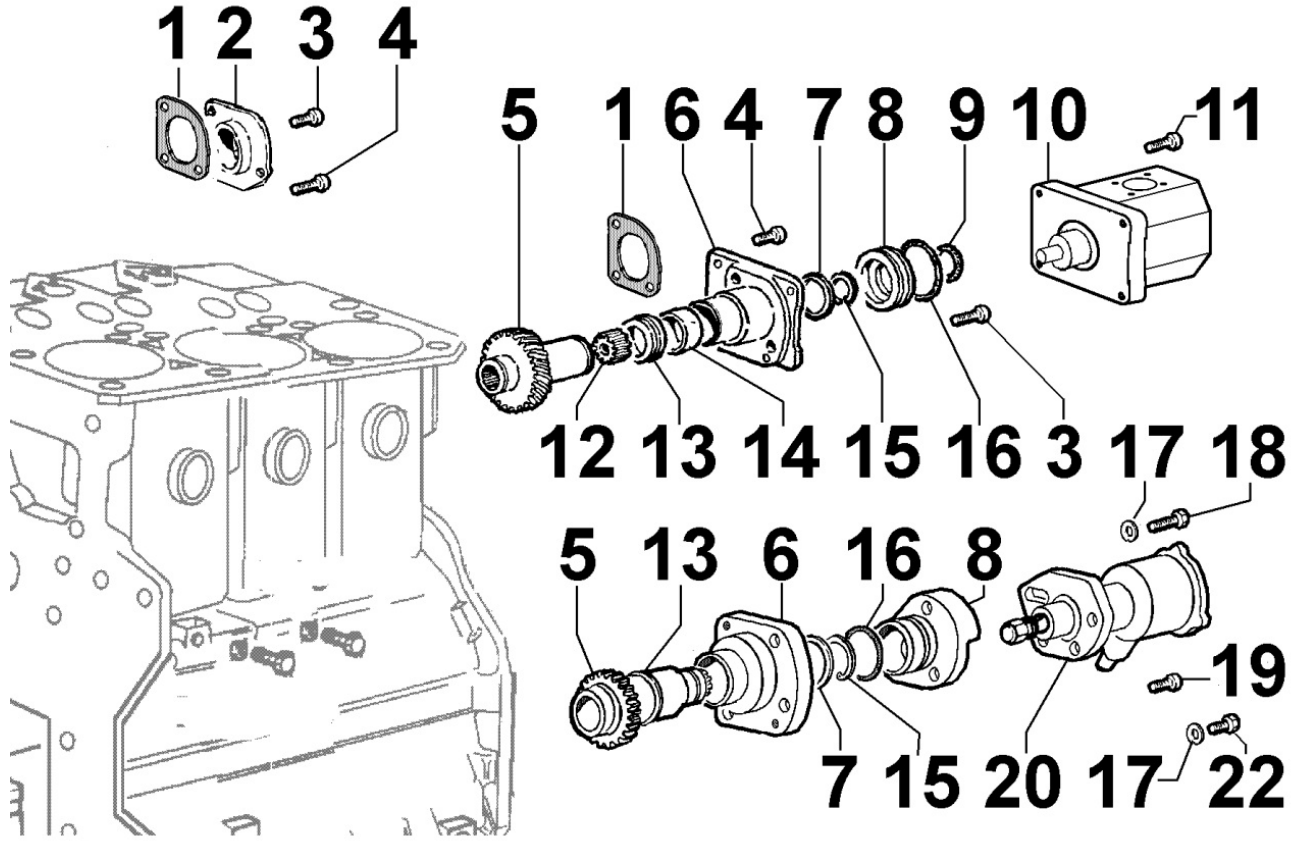

8140300170 - HYDRAULIC PUMP ADAPTER ON 3rd PTO

8 140 30

Pos	Kit	Included In	Code	Description	Qty	Old Code	Tech. Info
1			ED0045801850-S	GASKET	1		
3			ED0097320740-S	CAPSCREW	1		
4			ED0097301000-S	SCREW	2		
5			ED0049361210-S	COUPLING - #3 PTO CHD	1		
6	(A)		ED0038100850-S	FLANGE, PUMP	1		
7			ED0012570330-S	WASHER, THRUST	1		
8			ED0013010470-S	RING, PUMP SHAFT	1		
9			ED0012020170-S	O RING	1		
10			ED0066011490-S	POMPA OLEOD. DIS. ZTS 0100.563	1		
11			ED0097320640-S	SCREW	4		
12			ED0059001020-S	MOZZO/HUB N	1		
13			ED0012570320-S	PLATE, WEAR	1		
14		(A)	ED0015801470-S	BUSHING	2		
15			ED0012400370-S	SNAP RING	1		
16			ED0012000730-S	O RING	1