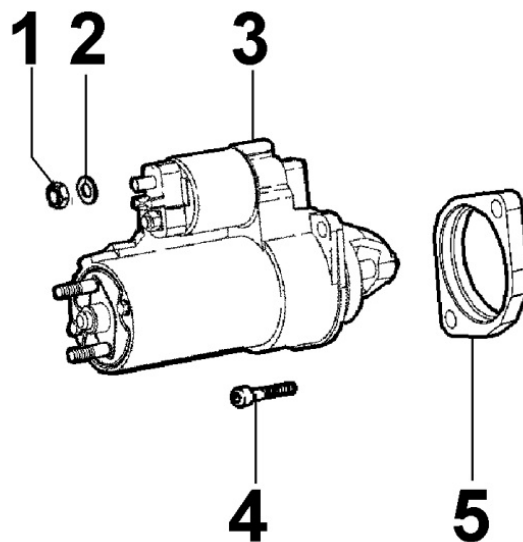

8101300010 - STARTING MOTOR

8 101 30

Pos	Kit	Included In	Code	Description	Qty	Old Code	Tech. Info
1			ED0032400180-S	HEX.NUT	1		
2			ED0075650070-S	SP.WASHER	1		
3			ED0058402810-S	STARTER MOTOR BOSCH KDI	1	ED0058401910-S	
4			ED0097300450-S	ALLEN SCREW	2