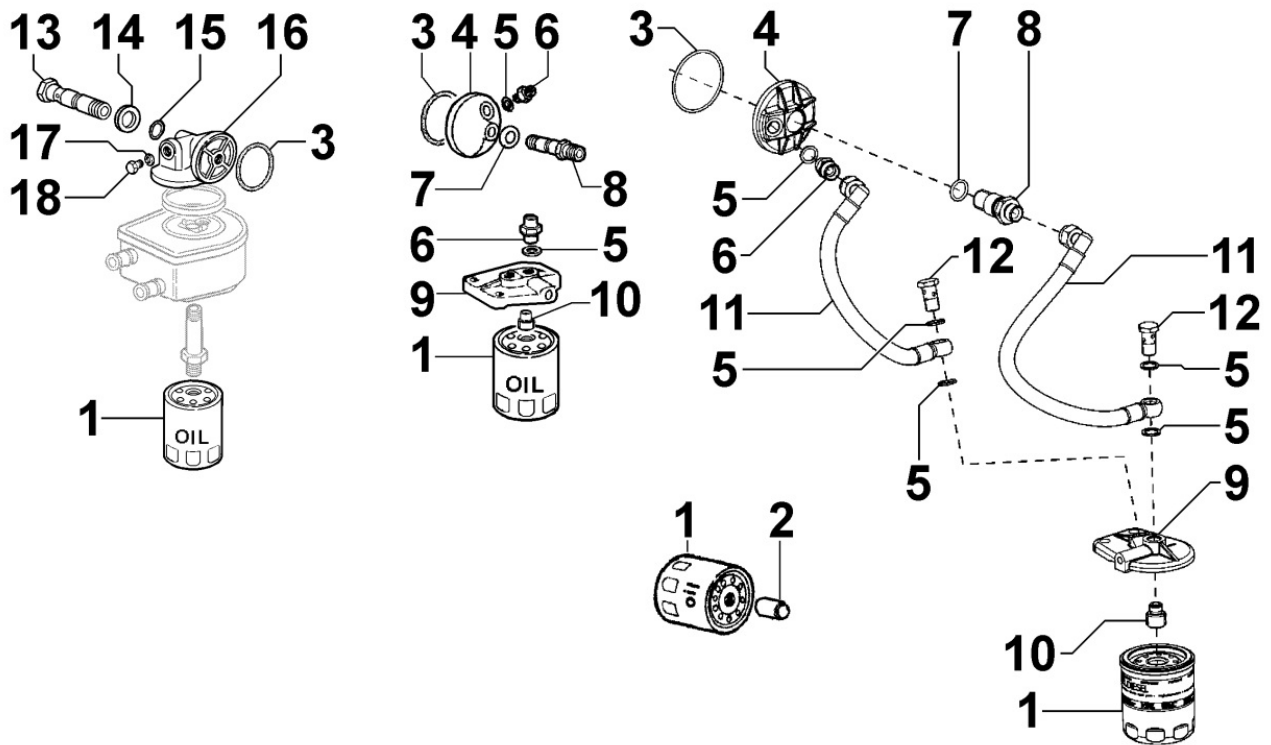

8042300030 - OIL FILTER

Pos	Kit	Included In	Code	Description	Qty	Old Code	Tech. Info
1			ED0021751040-S	CARTRIDGE	1	ED0021751160-S	
2			ED0072650210-S	UNION	1