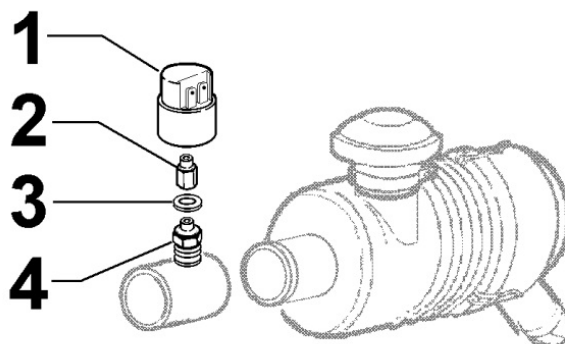

8084300050 - DUST INDICATOR

8 084 30

Pos	Kit	Included In	Code	Description	Qty	Old Code	Tech. Info
1			ED0097001000-S	WARNING	1