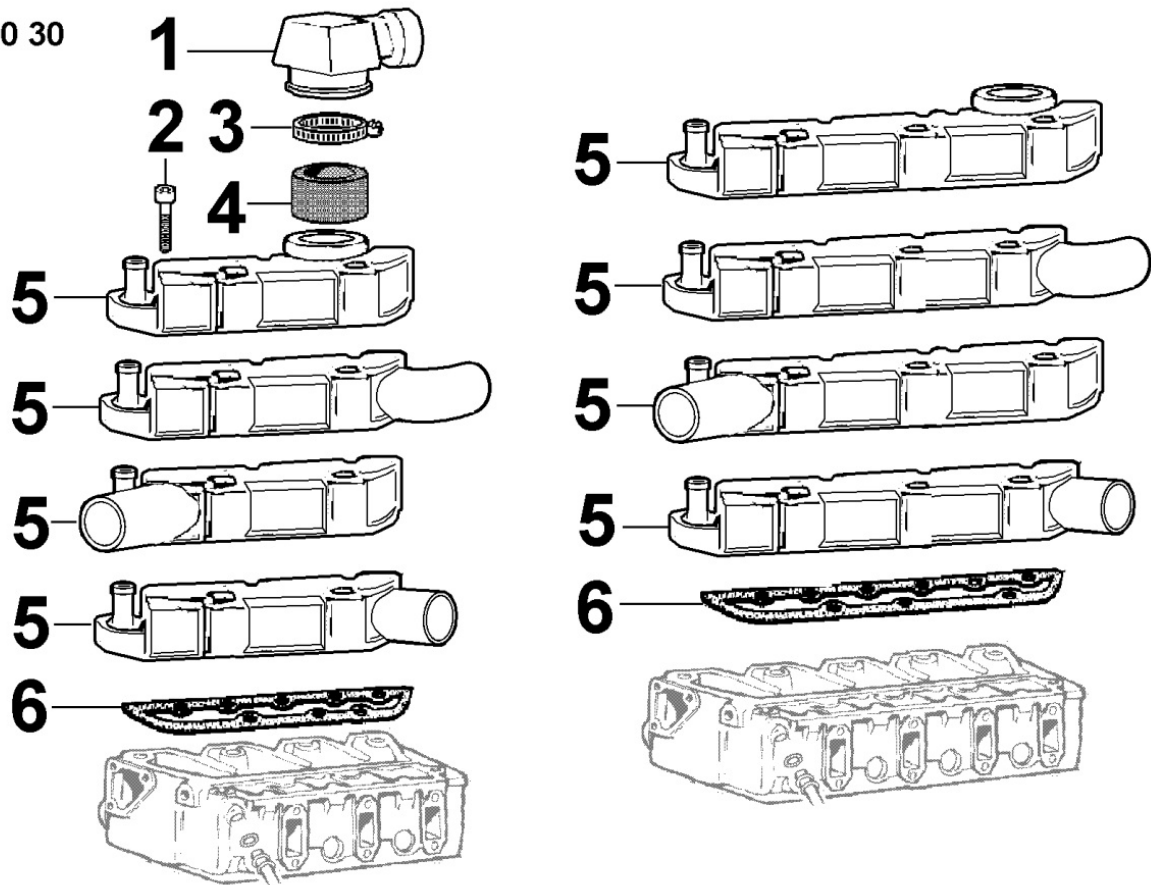

8080300190 - AIR INLET MANIFOLD / AIR FILTER

8 080 30

Pos	Kit	Included In	Code	Description	Qty	Old Code	Tech. Info
2			ED0097300350-S	ALLEN SCREW	5		
5			ED0024863670-S	MANIFOLD	1		
6			ED0044200840-S	GASKET	1