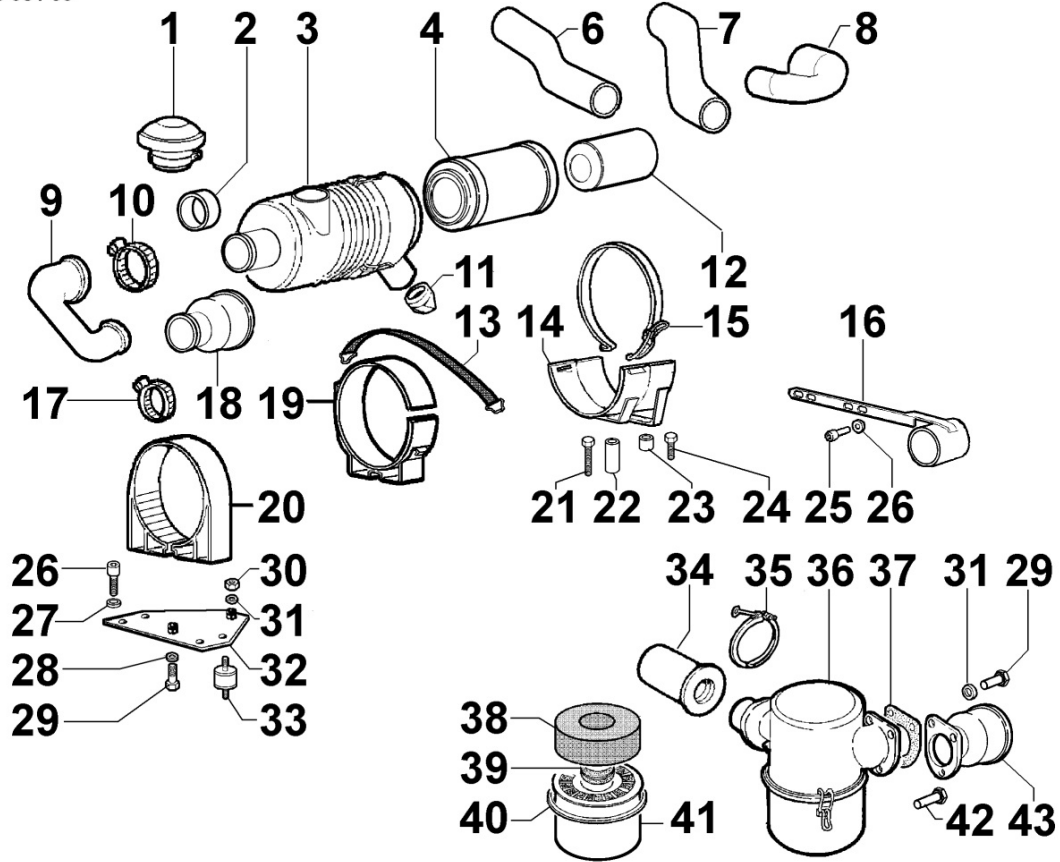

8081300610 - AIR CLEANER

8 081 30

Pos	Kit	Included In	Code	Description	Qty	Old Code	Tech. Info
1			ED0021360530-S	CAP	1		
2			ED0093460190-S	TUBE	1		
3	(A)		ED0037004560-S	AIR CLEANER DONALDSON 5" 7610	1		
4		(A)	ED0021751240-S	CARTRIDGE	1		
11		(A)	ED0064910310-S	PIPE ELBOW	1