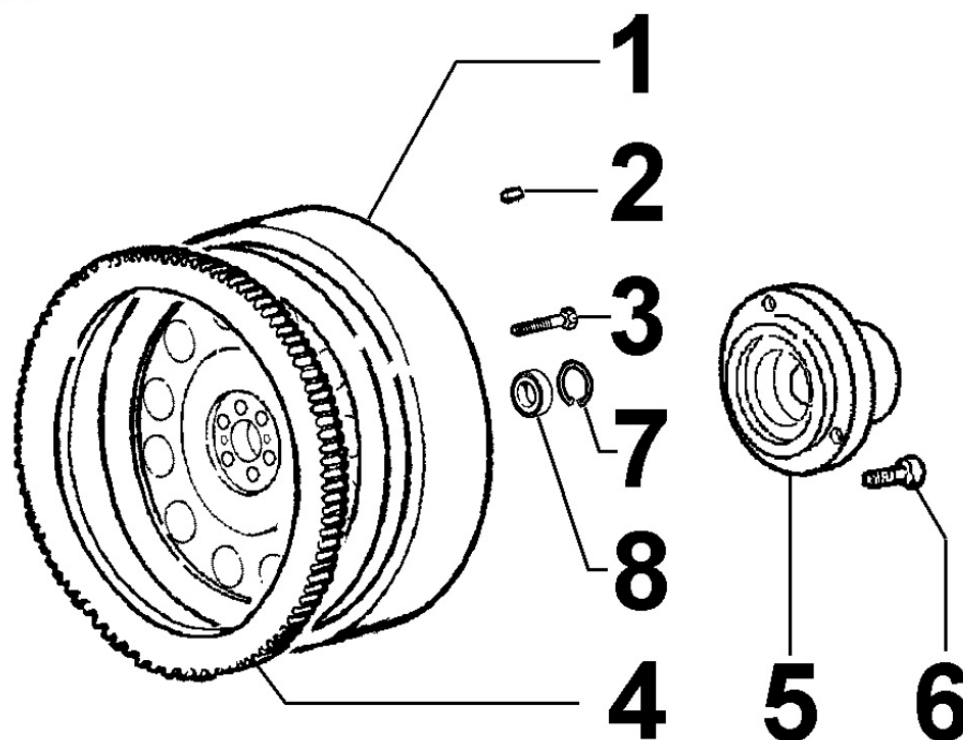

8012300390 - FLYWHEEL

8 012 30

Pos	Kit	Included In	Code	Description	Qty	Old Code	Tech. Info
1	(A)		ED0098813510-S	VOLANO/FLYWHEEL N **	1		
3			ED0018620890-S	BOLT	6		
4		(A)	ED0028160650-S	RING GEAR	1