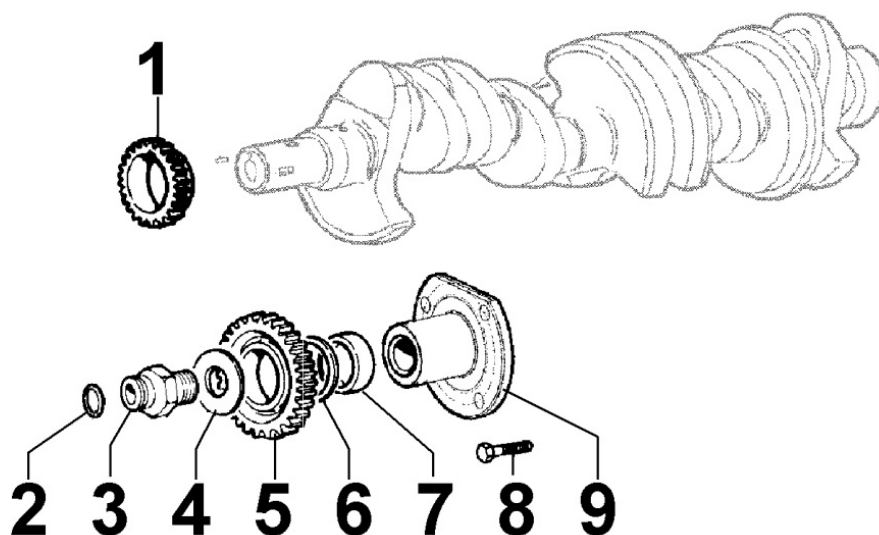

8038300010 - TIMING GEAR

8 038 30

Pos	Kit	Included In	Code	Description	Qty	Old Code	Tech. Info
1			ED0049361670-S	GEAR	1		
2			ED0012002190-S	O RING	1		
3			ED0098201380-S	SCREW	1		
4			ED0012571560-S	THRUST BEARING	1		
5	(A)		ED0049361650-S	GEAR	1		
6			ED0012571570-S	THRUST BEARING	1		
8			ED0097320740-S	CAPSCREW	4		
9			ED0061300990-S	GEAR SHAFT	1