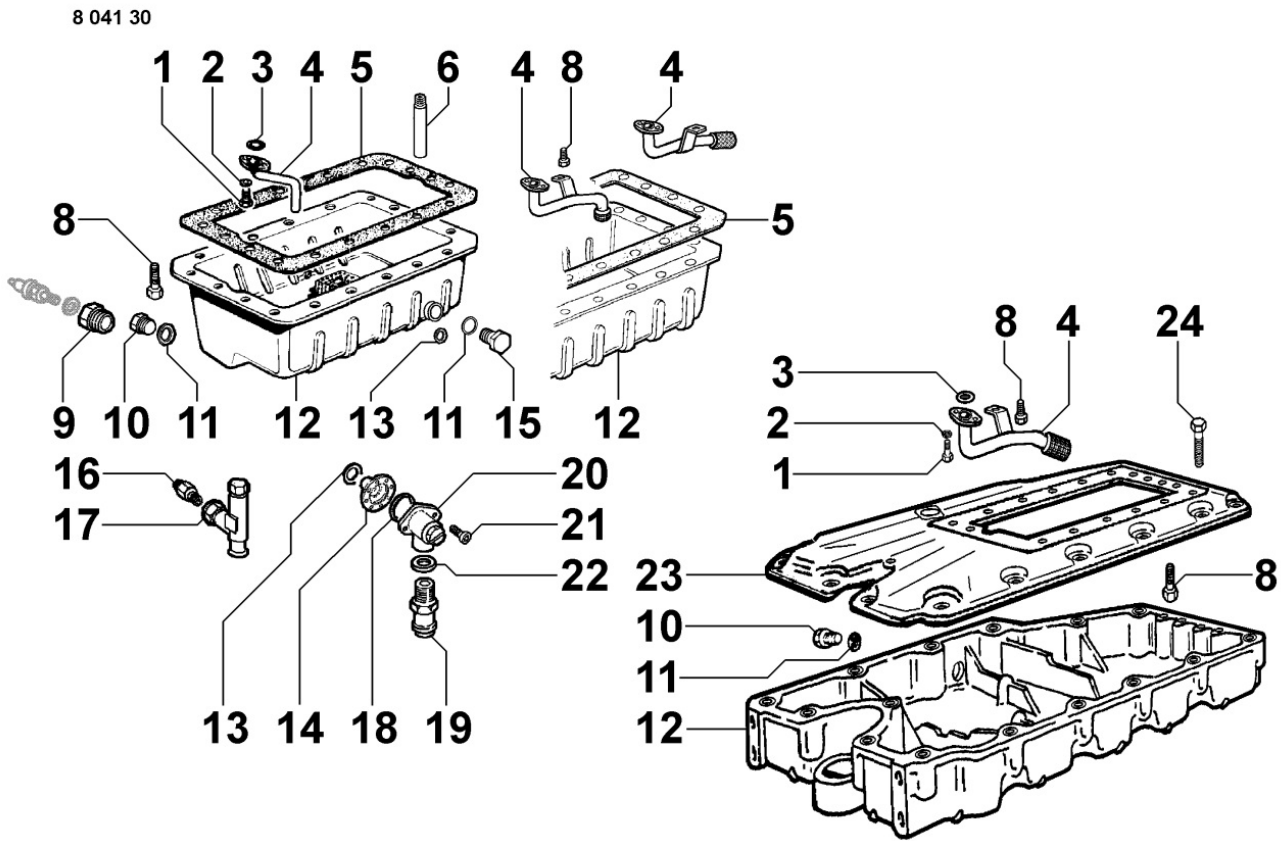

8041300040 - OIL PAN

Pos	Kit	Included In	Code	Description	Qty	Old Code	Tech. Info
1			ED0017600050-S	BOLT	2		
2			ED0075650040-S	SP.WASHER	2		
3			ED0012002260-S	O RING	1		
4			ED0093201280-S	TUBO/TUBE N	1		
8			ED0017701600-S	BOLT	18		
10			ED0090400350-S	CAP	1		
11			ED0046700880-S	GASKET	1		
12			ED0066455830-S	PORT.FONDO/OILPAN N I	1