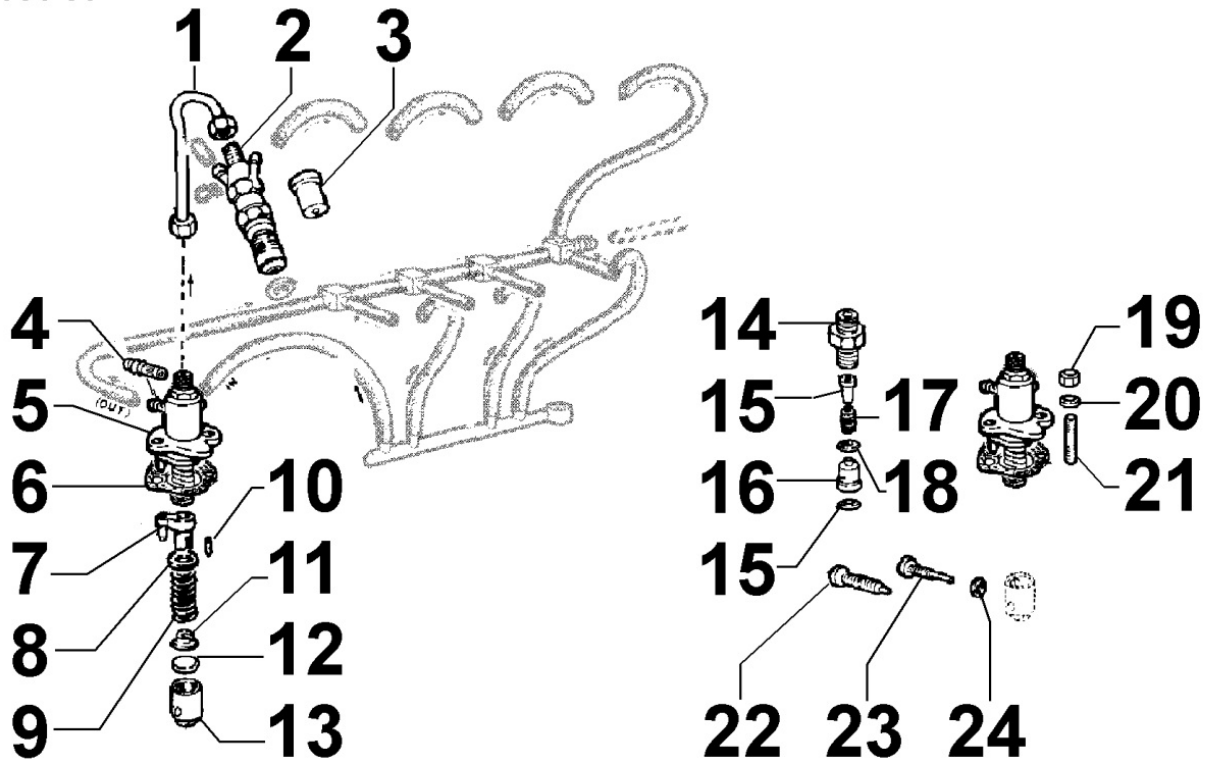

8030300110 - INJECTION SYSTEM

8 030 30

Pos	Kit	Included In	Code	Description	Qty	Old Code	Tech. Info
1			ED0093757390-S	FUEL TUBE	3		
2	(A)		ED0050100510-S	HOLDER	3		
3		(A)	ED0065314680-S	NOZZLE	1		
4		(B)	ED0072600420-S	UNION	1		
5	(B)		ED0065903760-S	INJ.PUMP	3		
6			ED0045802300-S	GASKET FOR INJECTION PUMP CHD	3		
7		(B)	ED0054011970-S	REGULATION PIPE FOR INJ. PUMP	1		
10		(B)	ED0084300860-S	ELASTIC PIN 2x8 CODE 10494	2		
11		(B)	ED0064000590-S	RETAINER	1		
12			ED0060001200-S	EXP.PLUG	0	ED0060001070-S	
12			ED0060001130-S	EXP.PLUG	0		
12			ED0060001140-S	PLUG	0		
12			ED0060001150-S	EXP.PLUG	1		
12			ED0060001160-S	EXP.PLUG	0		
12			ED0060001170-S	EXP.PLUG	0		
12			ED0060001180-S	EXP.PLUG	0		
12			ED0060001190-S	EXP.PLUG	0		
12			ED0060001210-S	EXP.PLUG	0		
13			ED0072151400-S	TAPPET	3		
15		(B)	ED0074700180-S	FILLER	1		
16		(B)	ED0096720920-S	DELI.VALVE	1	ED0096721150-S	
17		(B)	ED0057551220-S	SPRING	1		
18		(B)	ED0047600360-S	GASKET	2		
19			ED0032401630-S	HEX.NUT	6		
20			ED0057150890-S	WASHER	6