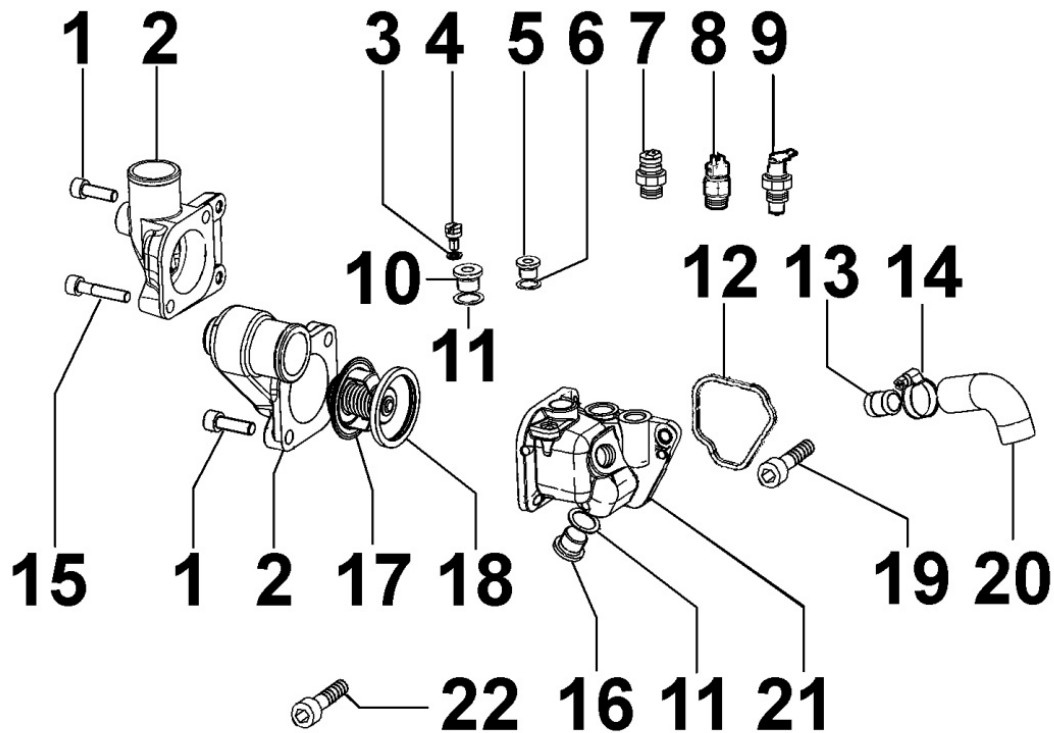

8074300570 - THERMOSTAT UNIT

8 074 30

Pos	Kit	Included In	Code	Description	Qty	Old Code	Tech. Info
1		(A)	ED0097301000-S	SCREW	1		
2		(A)		POS. 21			
3		(A)	ED0046700010-S	GASKET	1		
4		(A)	ED0090800370-S	USE ED0019011710-S SCREW	1		
7			ED0091950770-S	THERMOSTAT	1		
10		(A)	ED0090400310-S	CAP	2		
11		(A)	ED0046700190-S	GASKET	1		
12			ED0012002390-S	O RING	1		
13		(A)	ED0072850240-S	UNION	1		
14			ED0036301470-S	CLAMP	1		
15		(A)	ED0097300310-S	ALLEN SCREW	1		
17		(A)	ED0091950010-S	THERMOSTAT VALVE ASSEMBLY CHD	1		
18		(A)	ED0044201220-S	GASKET FOR THERMOSTATICS VALVE	1		
19			ED0097302670-S	VITE/SCREW SV C10	1		
20		(A)	ED0093050190-S	HOSE	1		
21	(A)		ED0048966780-S	THERMOSTAT	1		
22			ED0097320740-S	CAPSCREW	1