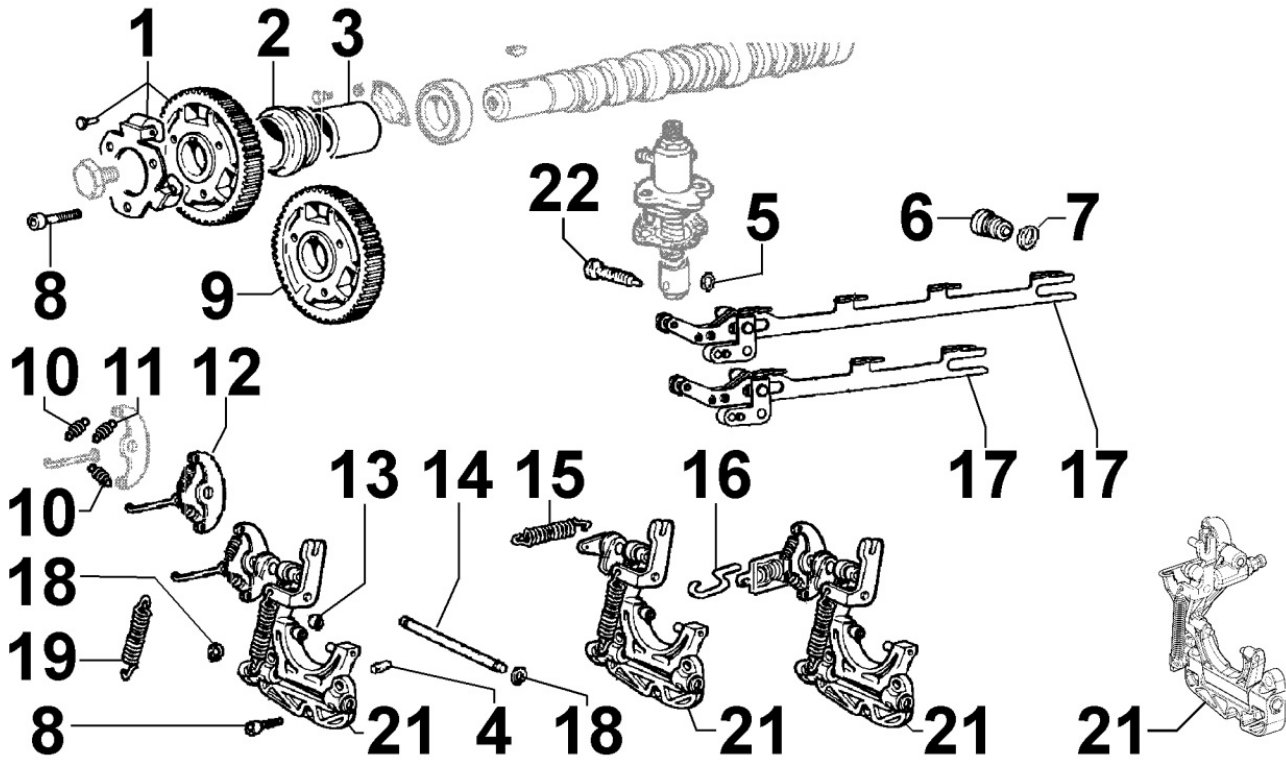

8050300560 - SPEED GOVERNOR

Pos	Kit	Included In	Code	Description	Qty	Old Code	Tech. Info
1			ED0073623110-S	SPEED G.	3	ED0054961300-S	
2			ED0020861220-S	BELL	1		
3			ED0034950460-S	SPACER	1		
4			ED0084600550-S	PIN	2		
5			ED0076251240-S	WASHER	1		
6			ED0041901030-S	RING NUT	1		
7			ED0046700210-S	GASKET	1		
8			ED0097300100-S	SCREW	3		
9			ED0049362490-S	GEAR FOR CAMSHAFT DRIVE	1		
10		(A)	ED0056551350-S	SPRING	1		
11		(A)	ED0056551290-S	SPRING	1		
12	(A)		ED0015412010-S	BILANCIERE REGOLATORE COMPLETO DI MOLLE	1		
13			ED0019702030-S	SLEEVE	2		
17			ED0013801080-S	CONNECTING ROD PUMPS 1603	1		
21	(B)		ED0052009060-S	GOV.LEVER 3000 R.P.M.	1		
22			ED0097301980-S	SCREW	1