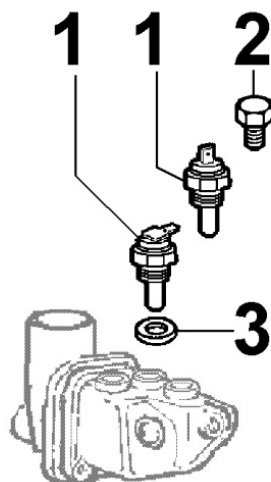

8102300010 - OIL PRESSURE SWITCH

8 102 30

Pos	Kit	Included In	Code	Description	Qty	Old Code	Tech. Info
3			ED0064910130-S	PIPE ELBOW	1		
5			ED0067450930-S	OIL PRESSURE SWITCH 0,3 BAR	1		

8104300010 - TEMPERATURE SWITCHES

8 104 30

Pos	Kit	Included In	Code	Description	Qty	Old Code	Tech. Info
1			ED0091950940-S	THERMOSTAT	1		
3			ED0046700610-S	C.GASKET	1		

8106300140 - GLOW PLUGS / CONTROL UNIT

8 106 30

Pos	Kit	Included In	Code	Description	Qty	Old Code	Tech. Info
3			ED0021855480-S	CABLE	2		
4			ED0021001110-S	GLOW PLUG	3		