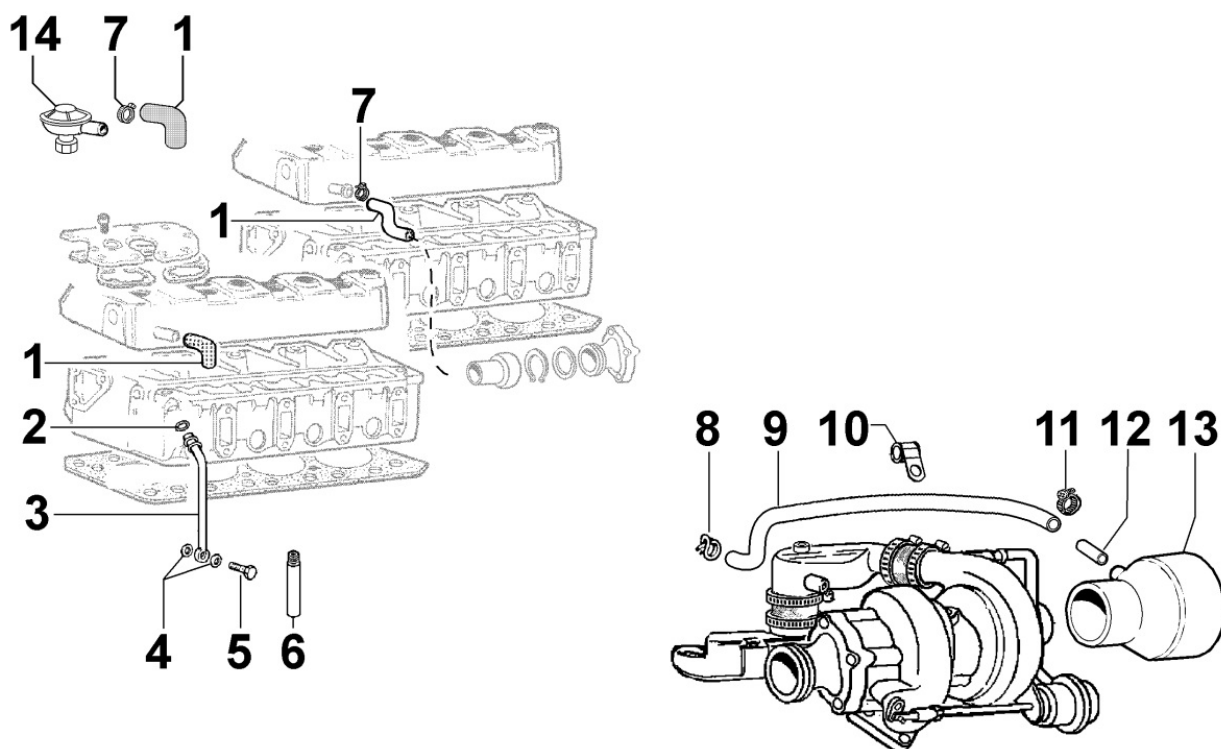

8045300050 - BREATHER SYSTEM

Pos	Kit	Included In	Code	Description	Qty	Old Code	Tech. Info
1			ED0053650990-S	HOSE	1		
2			ED0012002250-S	O RING	1		
3			ED0094852340-S	TUBAZ.OLIO/OIL LINE D A	1		
4			ED0046700610-S	C.GASKET	2		
5			ED0019010320-S	UNION BOLT	1		
6			ED0095800320-S	TUBE	1