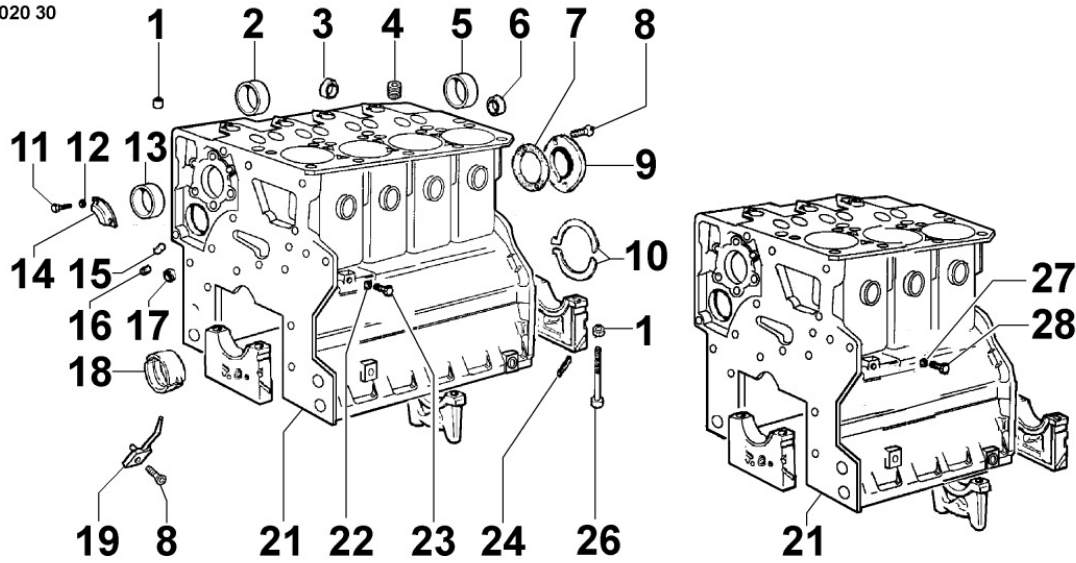

8020300240 - CRANKCASE

8 020 30

29
LDW 1503
LDW 1603
KDW 1603

30
LDW 2004
LDW 2204
KDW 2204

31
LDW 2004T
LDW 2204T
KDW 2204T

Pos	Kit	Included In	Code	Description	Qty	Old Code	Tech. Info
1		(A)	ED0019701410-S	SLEEVE	10/12		
2		(A)	ED0015801480-S	BUSHING	1		
3		(A)	ED0089900220-S	CAP	6		
4			ED0097651800-S	VITE/SCREW D A	1		
6		(A)	ED0089900540-S	PLUG	1		
7			ED0044312070-S	GASKET FOR CLOSING CAMSHAFT	1		
8			ED0098000610-S	CAPSCREW	2		
9			ED0026150470-S	COP.FORI/HOLE COVER D	1		
10			ED0012571670-S	THRUST BEARING	2	ED0080480170-S	
10			ED0012571680-S	THRUST BEARING +.1	2		
10			ED0012571690-S	ANELLO/THRUST B. +0,2 SV CR	2		
11			ED0017700020-S	BOLT	2		
12			ED0075650070-S	SP.WASHER	2		
13		(A)	ED0015801470-S	BUSHING	1		
14			ED0062751200-S	PIASTRA/PLATE D	1		
15		(A)	ED0097651110-S	A.GRUBSCREW	1		
16		(A)	ED0097651090-S	SCREW	1		
17		(A)	ED0090801400-S	TAPPO/CAP SV C10	1		
18			ED0016112050-S	BEAR.STAND.	4/5		
18			ED0016112060-S	BEAR.-0.25	4/5		
18			ED0016112070-S	BEAR.-0.50	4/5		
21	(A)		ED0015108750-S	CRANKCASE	1		
22			ED0046700610-S	C.GASKET	1		
23			ED0090400120-S	PLUG	1		
24		(A)	ED0044000540-S	GASKET	4		
26		(A)	ED0018621500-S	BOLT	8		
27			ED0046700580-S	GASKET	1