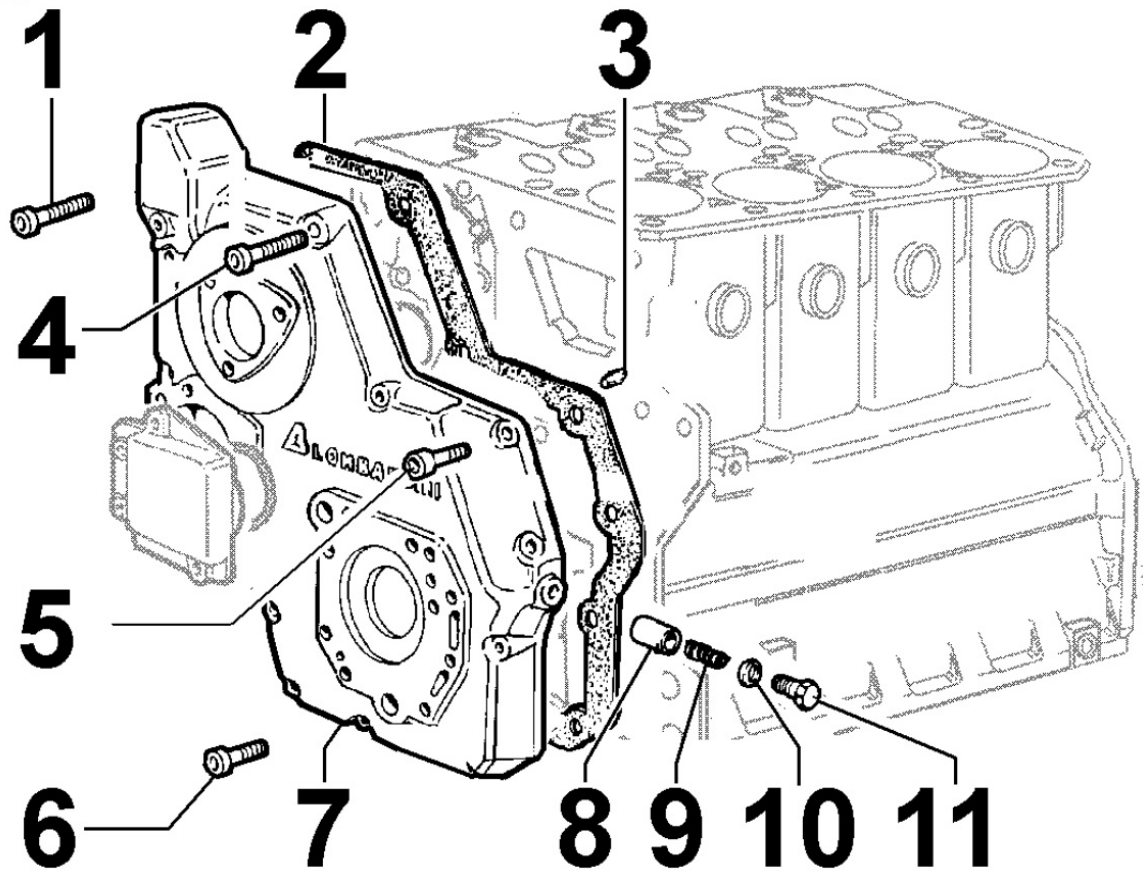

8025300010 - ENGINE MOUNTS

8 025 30

Pos	Kit	Included In	Code	Description	Qty	Old Code	Tech. Info
2			ED0017900370-S	BULLONE/BOLT 'N 10	8		

8027300010 - TIMING SYSTEM CLOSURE PLATE

8 027 30

Pos	Kit	Included In	Code	Description	Qty	Old Code	Tech. Info
2			ED0046012050-S	GASKET FOR DISTRIBUTION SIDE SUPPORT	1		
3			ED0084600550-S	PIN	2		
4			ED0097320750-S	SCREW	2		
5			ED0097301000-S	SCREW	2		
6			ED0097300310-S	ALLEN SCREW	8		
7	(A)		ED0066580150-S	PORTINA/COVER N	1		
8		(A)	ED0064950520-S	PLUNGER	1		
9		(A)	ED0056250100-S	SPRING	1		
10		(A)	ED0046700190-S	GASKET	1		
11		(A)	ED0090150060-S	CAP	1		