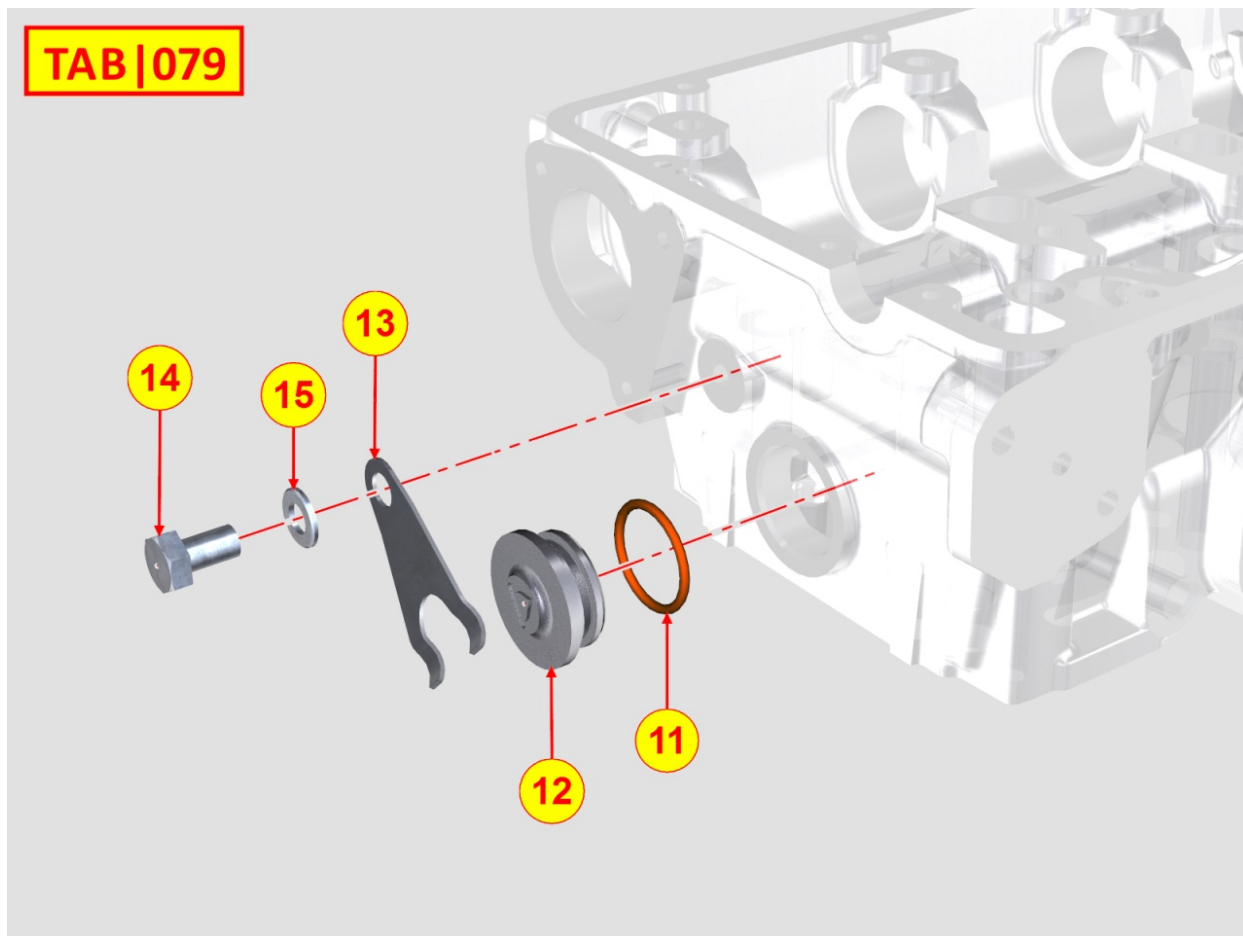

8079320040 - FITTING FOR CAB HEATING

Pos	Kit	Included In	Code	Description	Qty	Old Code	Tech. Info
11				802132...0			
12			ED0090650070-S	CYLINDER HEAD PLUG	1		
13				802132...0			
14				802132...0			
15				802132...0