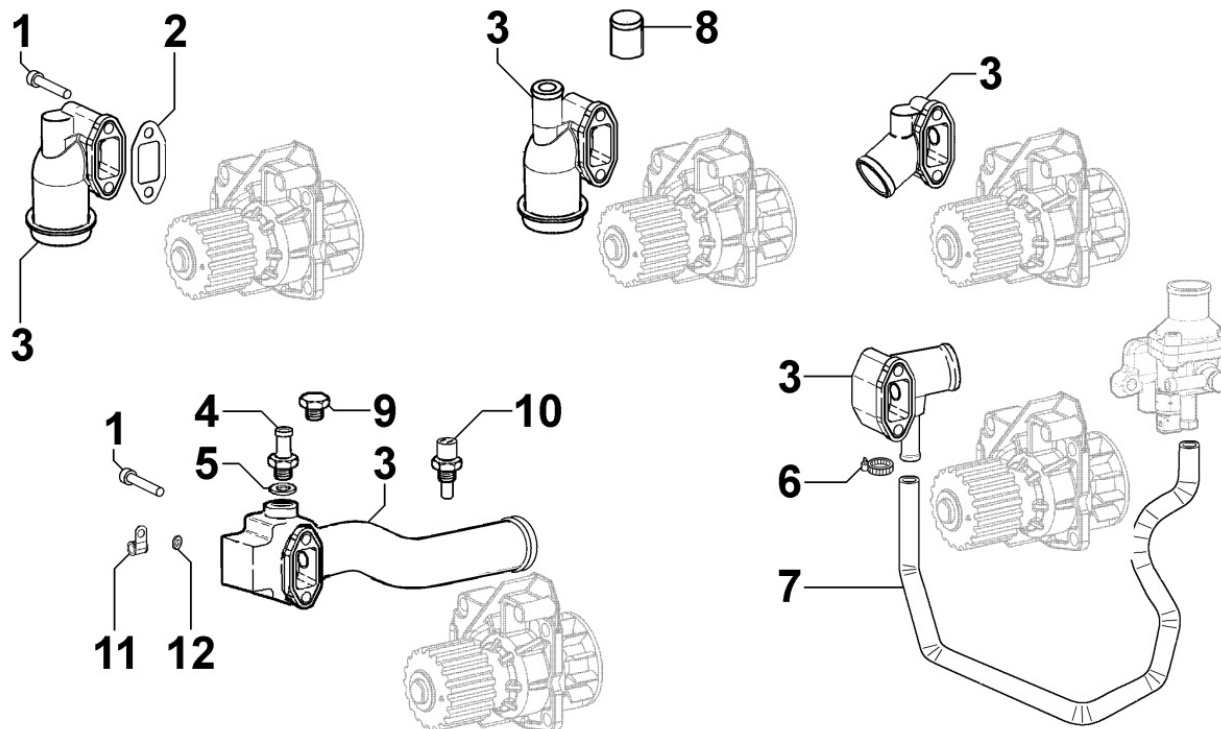

8075320010 - COOLANT INLET FLANGE

Pos	Kit	Included In	Code	Description	Qty	Old Code	Tech. Info
1			ED0097300160-S	SOC HEAD SCREW M6X35-5931.8G+ZN.B	2		
2			ED0045011580-S	WATER PUMP INLET FLANGE GASKET	1		
3			ED0038660460-S	Inlet pipe for water pump	1