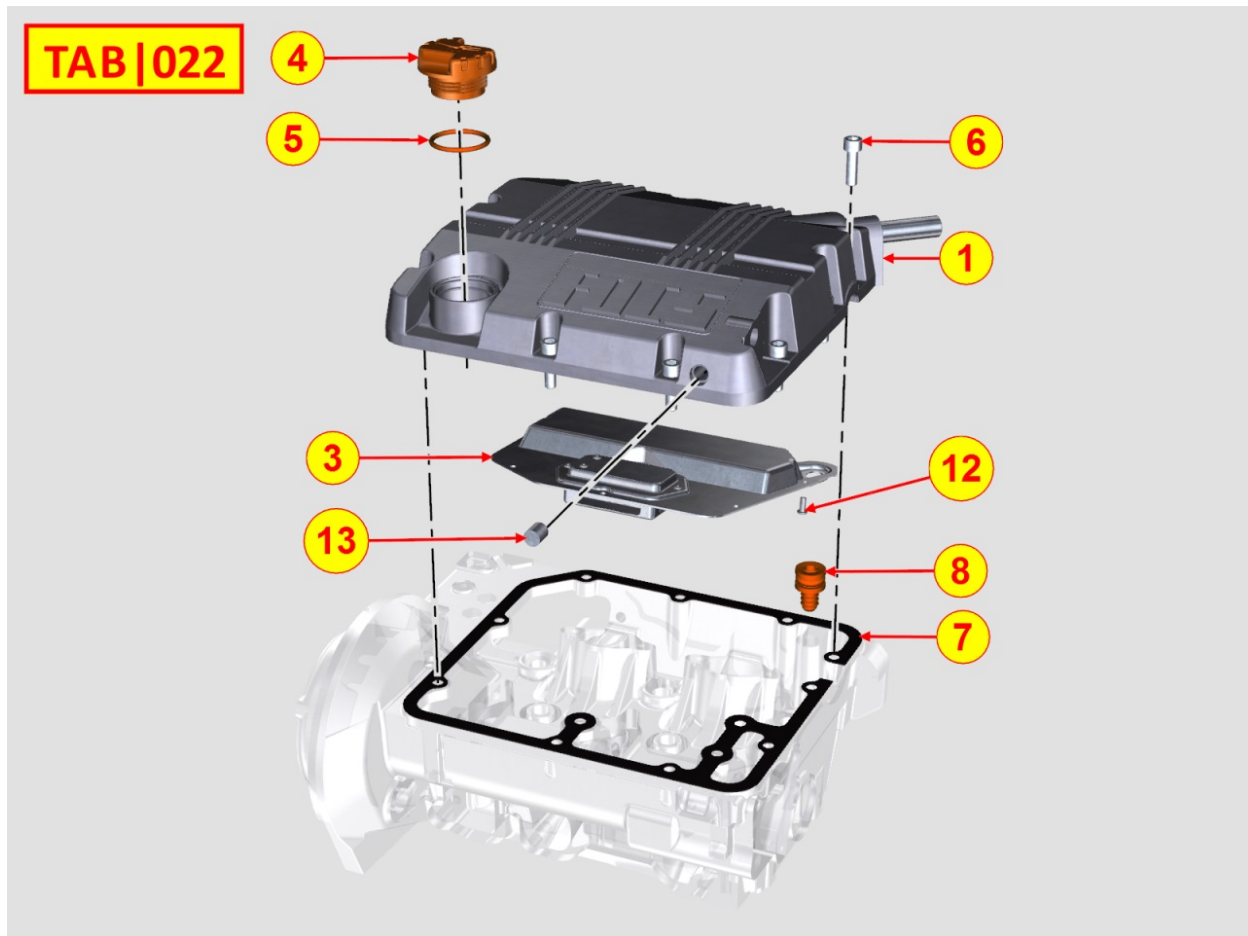

8022320460 - HEAD COVER

Pos	Kit	Included In	Code	Description	Qty	Old Code	Tech. Info
1	(A)		ED0021257390-S	CAPPELLO.BIL.KDW702 ING.RIDOTTO	1		⚠
1	(A)		ED0021257400-S	ROCKER ARM COVER ASSY	1		⚠
2			KDISC.		1	ED0095800660-S	
3		(A)	ED0050662200-S	BREATHING SYSTEM SHEET METAL PLATE KDW 7	1		
4			ED0090320930-S	Oil filling cap M30x2	1		⚠
5			ED0012000820-S	O-RING D31.89/26.50 2.62 THK	1		⚠
6			ED0097304160-S	SOCKET HEAD SCREW M6X20 WITH DRYLOC	10		
7			ED0044001030-S	ROCKER ARM COVER GASKET	1		⚠
8			ED0053651220-S	COUPLING RUBBER COLLAR. HEAD / COVER	1		
12		(A)	ED0074810540-S	RIVET 3.2X8 -1103-0410	7		
13		(A)	ED0090801330-S	PLUG AVSEAL D8 02961-00810	1