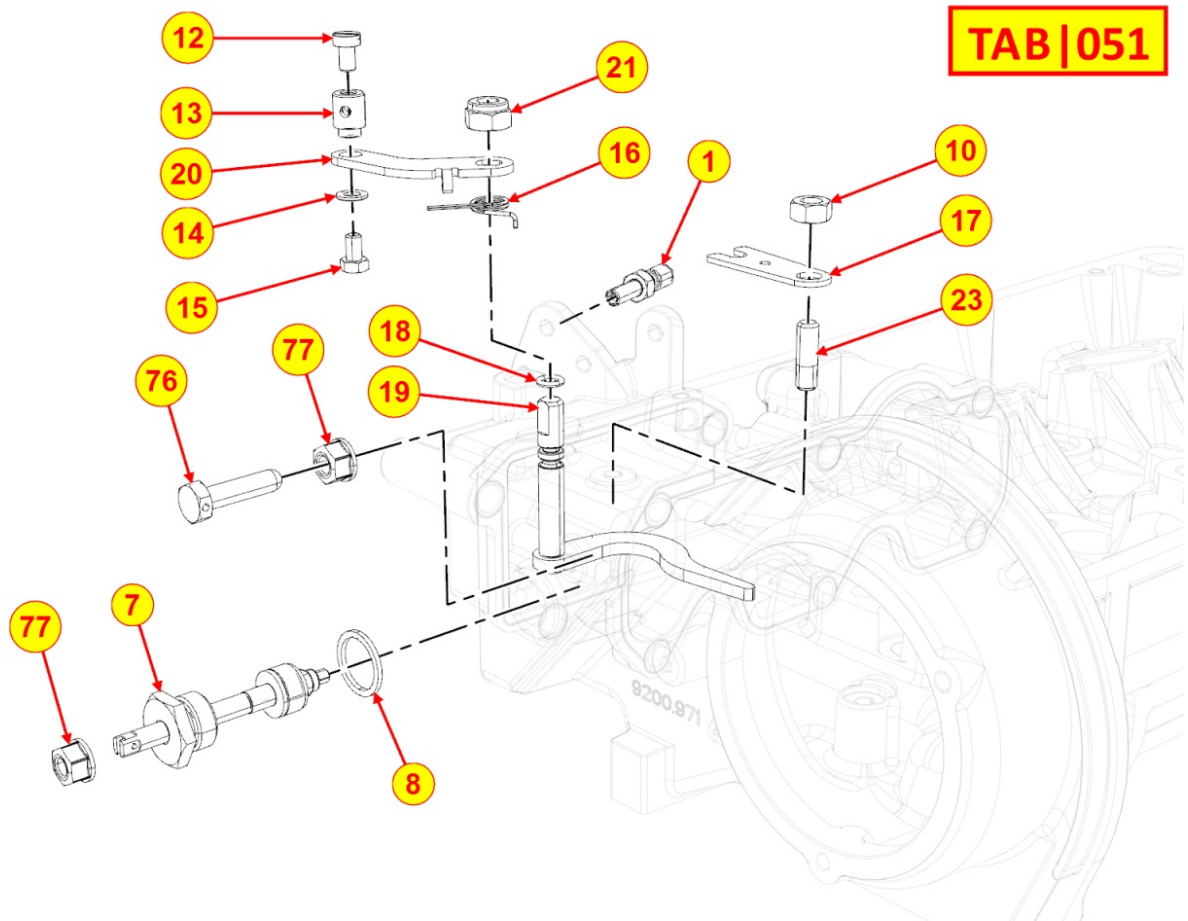

8051320410 - CONTROLS

Pos	Kit	Included In	Code	Description	Qty	Old Code	Tech. Info
1			ED0091801910-S	CABLE END ASSEMBLY	2		
7			ED0085761380-S	TORQUE ADAPTOR FOCS 3000RPM	1		
8			ED0044800460-S	Copper wahser 16.2X20X1.5	1		
10			ED0032400080-S	NUT M6-CI.8 type 1-ISO	1		
12			ED0097900230-S	SOC HEAD SCRE M5X8 UNI 6107 acc.5S zn	1		
13			ED0060000490-S	LEVER PAD	1		
14			ED00771R0010-S	PLAIN WASHERS 5,3X10X1	1		
15			ED0017550010-S	HEX HEAD SCREW M5X8 5739-8G+ZN.B	1		
16			ED0056600470-S	LEVER SPRING	1		
17			ED0062751140-S	LOCKING STOP LEVER PLATE	1		
18			ED0012000510-S	RING	1		
19			ED0052004130-S	INTERNAL STOP LEVER	1		
20			ED0052004140-S	EXTERNAL STOP LEVER	1		
21			ED0032030750-S	LOCKNUT M.8 h.8,5	1		
23			ED0067600440-S	STUD 6X1X10 UNI 5911	1		
76			ED0017601280-S	SCREW M6 FOR EXTERNAL LEVER SET UP	1		
77			ED0032401530-S	NUT M 6X1 SEAL LOCK	2		⚠