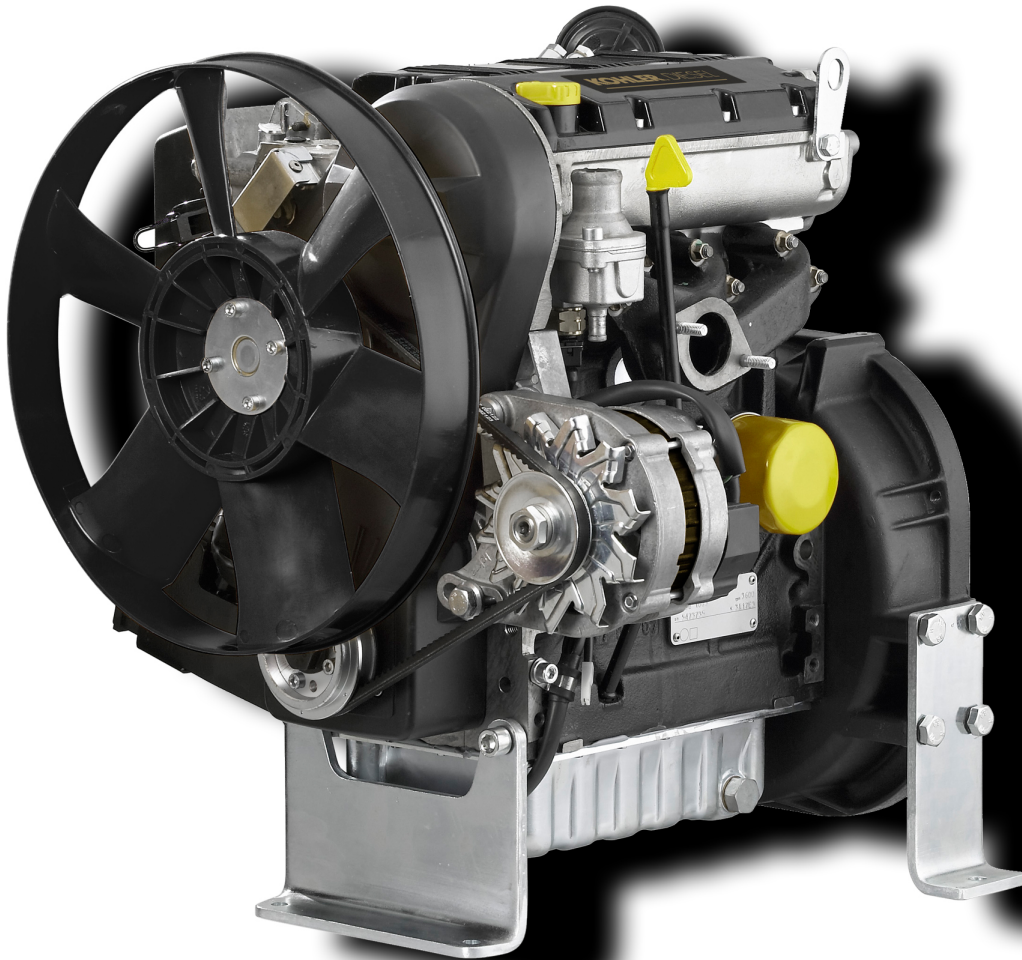

ED4B2090

Spare Parts Catalogue

§LDW702/B3

Update Date 10/04/2018

Print Date 23/04/2018

Tavola ricambi

Index	Description
8010320100	CRANKSHAFT
8011320110	PISTON / CONNECTING ROD
8012320170	FLYWHEEL
8014320130	PULLEYS / BELT
8020320150	CRANKCASE
8021320490	CYLINDER HEAD
8022320460	HEAD COVER
8023320030	FLYWHEEL SIDE SUPPORT
8025320940	ENGINE MOUNTS
8030320070	INJECTION SYSTEM
8035320730	CAMSHAFT
8036320110	ROCKER ARMS / VALVES
8038320020	TIMING SYSTEM
8040320040	OIL PUMP
8041320630	OIL PAN
8042320300	OIL FILTER
8043320530	OIL DIPSTICK
8045320080	BREATHER SYSTEM
8047320150	OIL COOLER
8050320530	SPEED GOVERNOR
8051320410	CONTROLS
8052320210	ELECTROVALVE
8061320650	FUEL FILTER
8062320010	FUEL FEED PUMP
8064320990	FUEL LINES
8074320340	THERMOSTAT UNIT
8075320010	COOLANT INLET FLANGE
8077320010	COOLANT PUMP
8079320040	FITTING FOR CAB HEATING
8080321580	AIR INLET MANIFOLD / AIR FILTER
8084320040	AIR FILTER DUST INDICATOR
8085320130	EXHAUST GAS MANIFOLD
8086320350	EXHAUST MUFFLER
8087320470	EXHAUST GAS ACCESSORIES
8100320010	VOLTAGE ALTERNATOR
8101320070	STARTING MOTOR

Tavola ricambi

Index	Description
8102320300	OIL PRESSURE SWITCH
8106320010	GLOW PLUGS / CONTROL UNIT
8140320040	3rd PTO
8160320240	ENGINE FLANGE / BACKPLATE
8171320190	TIMING GEAR GUARD

8010320100 - CRANKSHAFT

Pos	Kit	Included In	Code	Description	Qty	Old Code	Tech. Info
1	A		ED0010511040-S	CRANKSHAFT ASSY LDW702	1		
2		(A)	ED0084300040-S	TAPER PIN 3x12 DIN 1481	1		
3		(A)	ED0022801190-S	KEY 5X4	1		
4		(A)	ED0090801320-S	PLUG AVSEAL D6 02961-00607	2		
5		(A)	ED0022801490-S	KEY FOR OIL PUMP ROTOR 8MM	1		
6		(A)		802032...0	2/3/4/5		
7		(A)		801132...0	2/3/4		
8		(A)		802032...0	2		