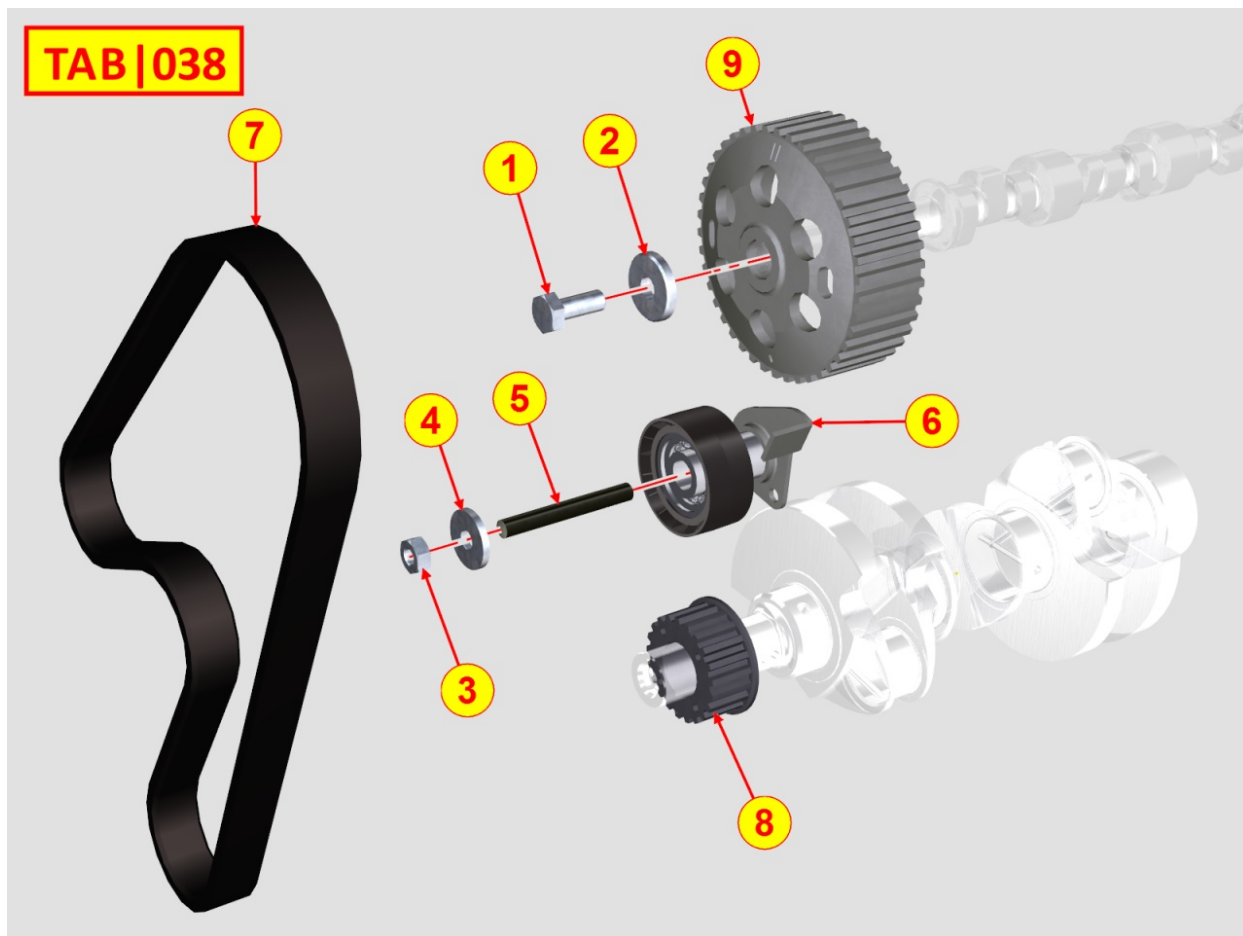

8038320020 - TIMING SYSTEM

Pos	Kit	Included In	Code	Description	Qty	Old Code	Tech. Info
1			ED0098201420-S	Hex bolt M10x25L, 1.25P	1		
2			ED0076250450-S	WASHER D.11X33X5	1		
3			ED0032400330-S	NUT M10X1,5-UNI.5588-8S+ZN.B	1		
4			ED0074950100-S	WASHER D.10,5X32X4	1		
5			ED0068000900-S	STUD M10X70 RAD.CORTA U	1		
6			ED0041100090-S	BELT TENSIONER	1		
7			ED0024403380-S	TIMING BELT	1		⚠
8			ED0069752920-S	TIMING DRIVING PULLEY	1		⚠
9			ED0070900120-S	TIMING DRIVEN PULLEY	1