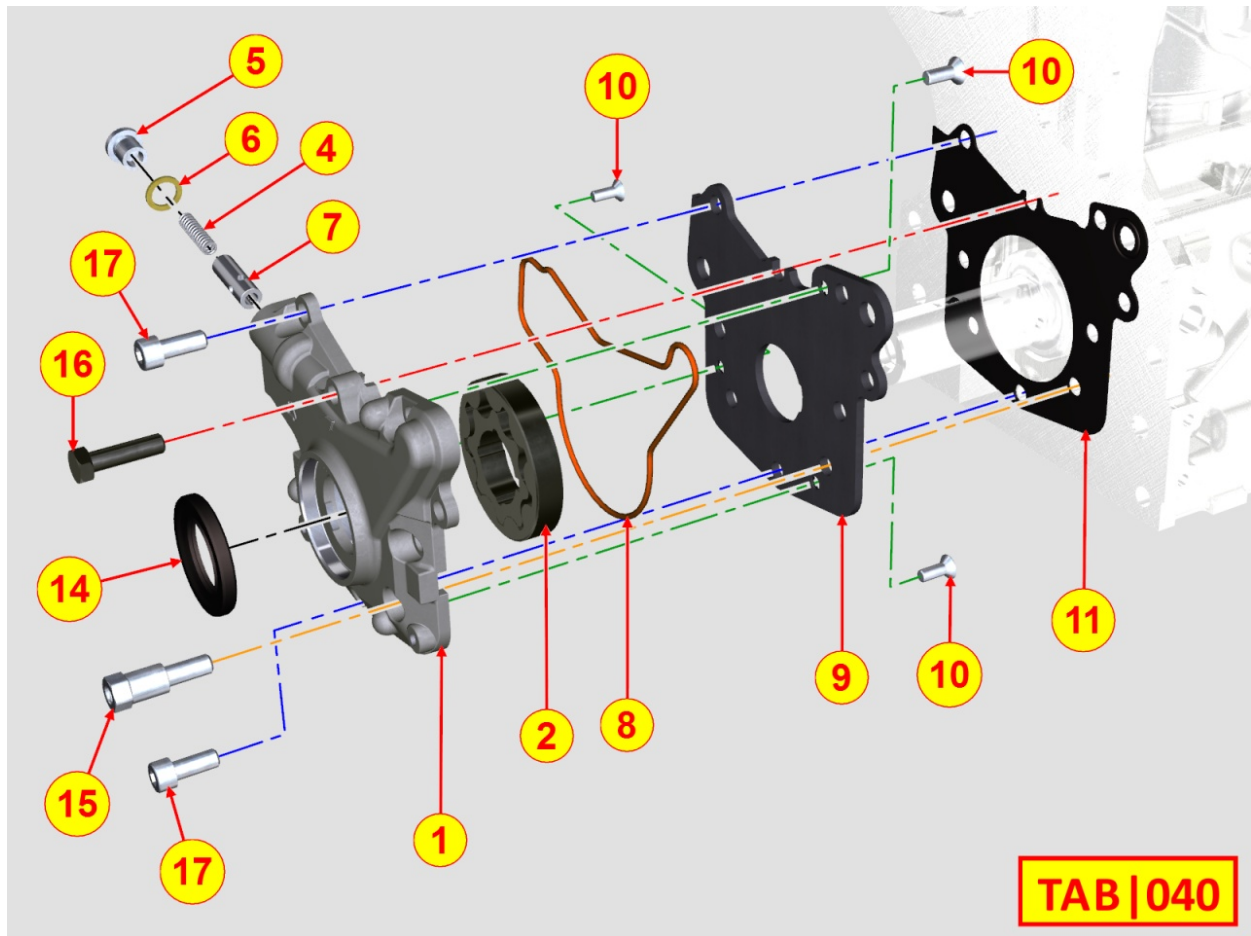

8040320040 - OIL PUMP

Pos	Kit	Included In	Code	Description	Qty	Old Code	Tech. Info
2		(A)		POS. 1			
5		(A)	ED0090150050-S	BY PASS VALVE PLUG	1		
6		(A)	ED0046700600-S	COPPER WASHER	1		⚠
7		(A)	ED0064950450-S	BY PASS VALVE PISTON	1		
8		(A)	ED0012002920-S	OIL PUMP COVER GASKET	1		⚠
9		(A)		POS. 1			
10		(A)	ED0098000610-S	CAPSCREW	3		
11		(A)	ED0045802160-S	*OIL PUMP GASKET	1		
14			ED0012133430-S	OIL SEAL 32X50X6 PER AL	1		⚠
15			ED0098651740-S	SPCIAL SCREW	2		
16			ED0017700070-S	HEX SCREW M8X30-5737-8G+ZN.B	1		
17			ED0097320740-S	SOC HEAD SCR M8X20L UNI5931 ST	6