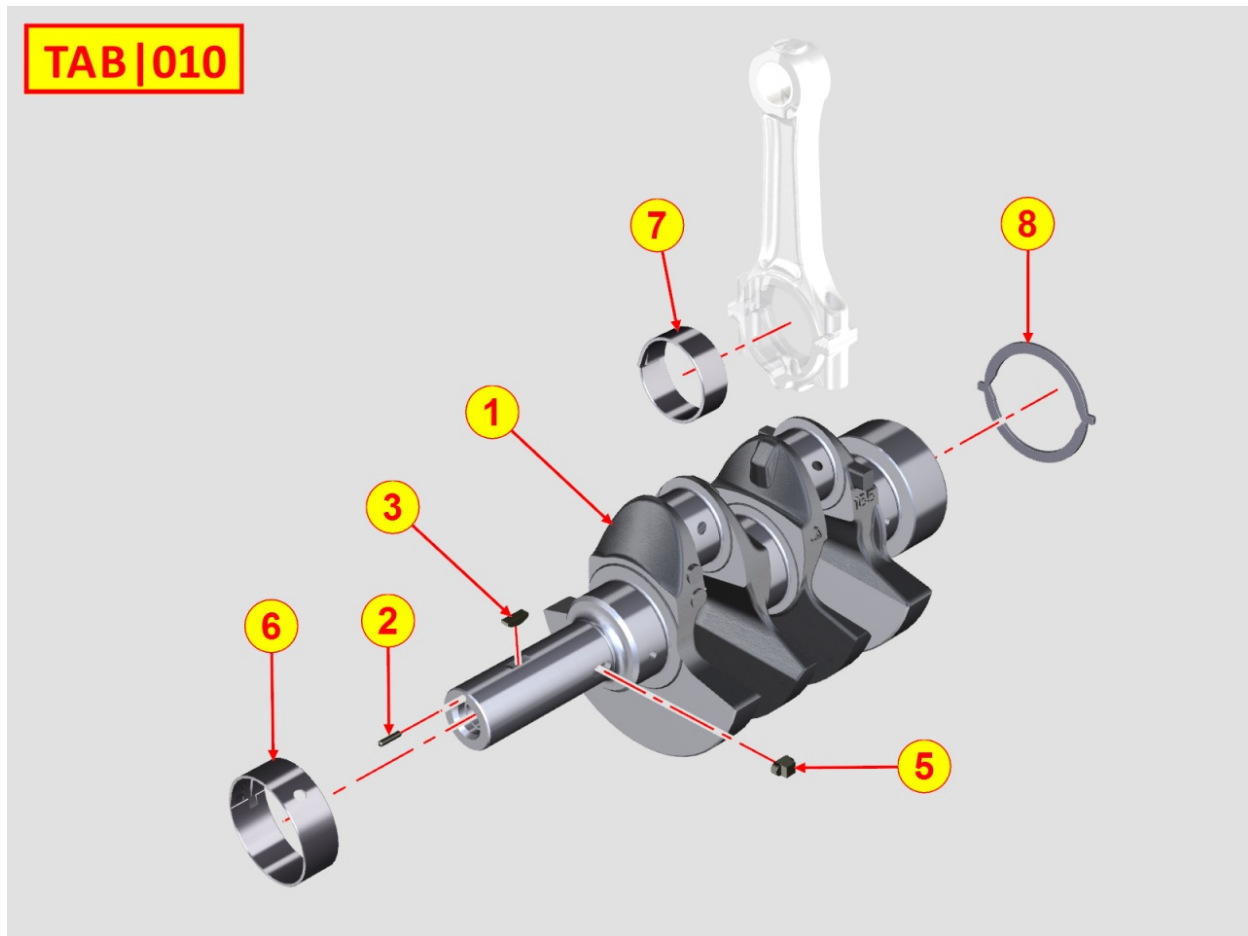

ED4B2090

Spare Parts Catalogue

§LDW702/B3

Update Date 10/04/2018

Print Date 23/04/2018

Tavola ricambi

Index	Description
8010320100	CRANKSHAFT
8011320110	PISTON / CONNECTING ROD
8012320170	FLYWHEEL
8014320130	PULLEYS / BELT
8020320150	CRANKCASE
8021320490	CYLINDER HEAD
8022320460	HEAD COVER
8023320030	FLYWHEEL SIDE SUPPORT
8025320940	ENGINE MOUNTS
8030320070	INJECTION SYSTEM
8035320730	CAMSHAFT
8036320110	ROCKER ARMS / VALVES
8038320020	TIMING SYSTEM
8040320040	OIL PUMP
8041320630	OIL PAN
8042320300	OIL FILTER
8043320530	OIL DIPSTICK
8045320080	BREATHER SYSTEM
8047320150	OIL COOLER
8050320530	SPEED GOVERNOR
8051320410	CONTROLS
8052320210	ELECTROVALVE
8061320650	FUEL FILTER
8062320010	FUEL FEED PUMP
8064320990	FUEL LINES
8074320340	THERMOSTAT UNIT
8075320010	COOLANT INLET FLANGE
8077320010	COOLANT PUMP
8079320040	FITTING FOR CAB HEATING
8080321580	AIR INLET MANIFOLD / AIR FILTER
8084320040	AIR FILTER DUST INDICATOR
8085320130	EXHAUST GAS MANIFOLD
8086320350	EXHAUST MUFFLER
8087320470	EXHAUST GAS ACCESSORIES
8100320010	VOLTAGE ALTERNATOR
8101320070	STARTING MOTOR

Tavola ricambi

Index	Description
8102320300	OIL PRESSURE SWITCH
8106320010	GLOW PLUGS / CONTROL UNIT
8140320040	3rd PTO
8160320240	ENGINE FLANGE / BACKPLATE
8171320190	TIMING GEAR GUARD

8010320100 - CRANKSHAFT

Pos	Kit	Included In	Code	Description	Qty	Old Code	Tech. Info
1	A		ED0010511040-S	CRANKSHAFT ASSY LDW702	1		
2		(A)	ED0084300040-S	TAPER PIN 3x12 DIN 1481	1		
3		(A)	ED0022801190-S	KEY 5X4	1		
4		(A)	ED0090801320-S	PLUG AVSEAL D6 02961-00607	2		
5		(A)	ED0022801490-S	KEY FOR OIL PUMP ROTOR 8MM	1		
6		(A)		802032...0	2/3/4/5		
7		(A)		801132...0	2/3/4		
8		(A)		802032...0	2		