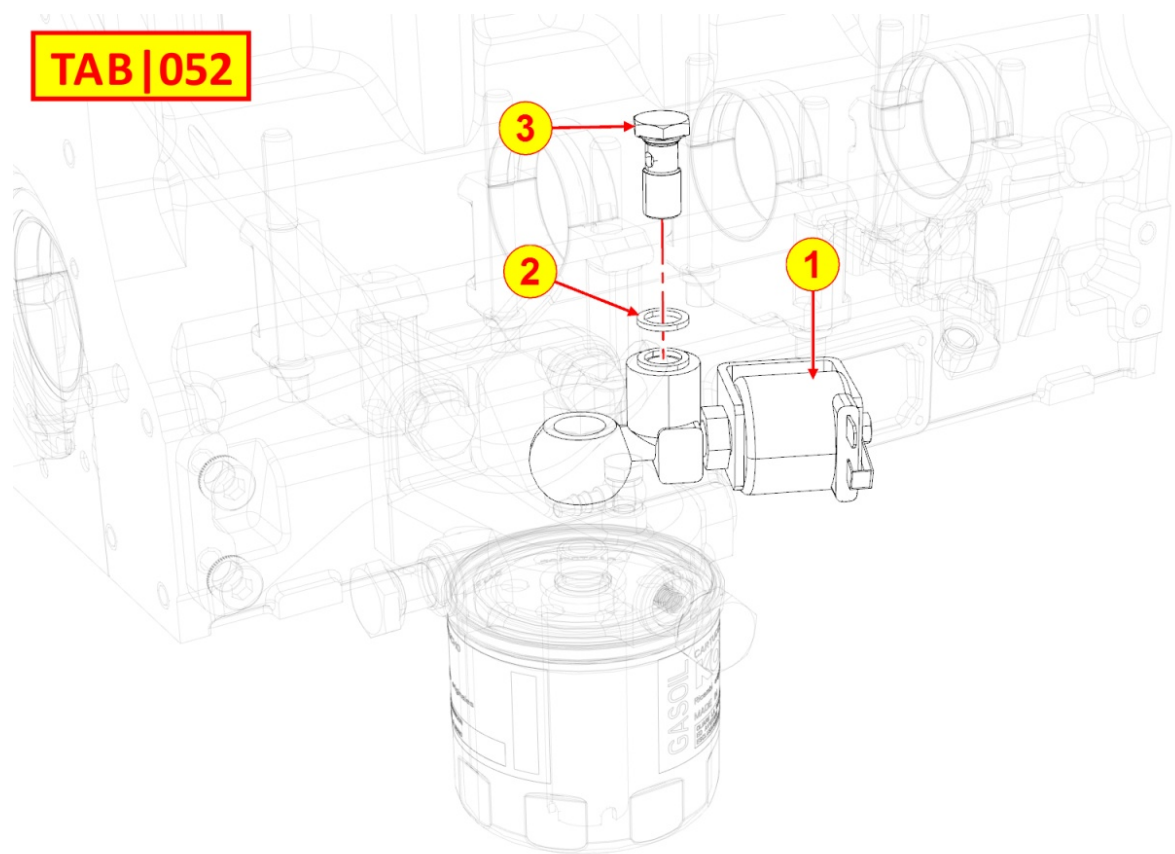

8052320210 - ELECTROVALVE

TAB | 052

Pos	Kit	Included In	Code	Description	Qty	Old Code	Tech. Info
1			ED0035871990-S	ELETTROVALV./EL.VALVE D	1		
2			ED0046700590-S	COPPER WASHER D14/10.2 1.	2		
3			ED0019011930-S	UNION BOLT M 10	1