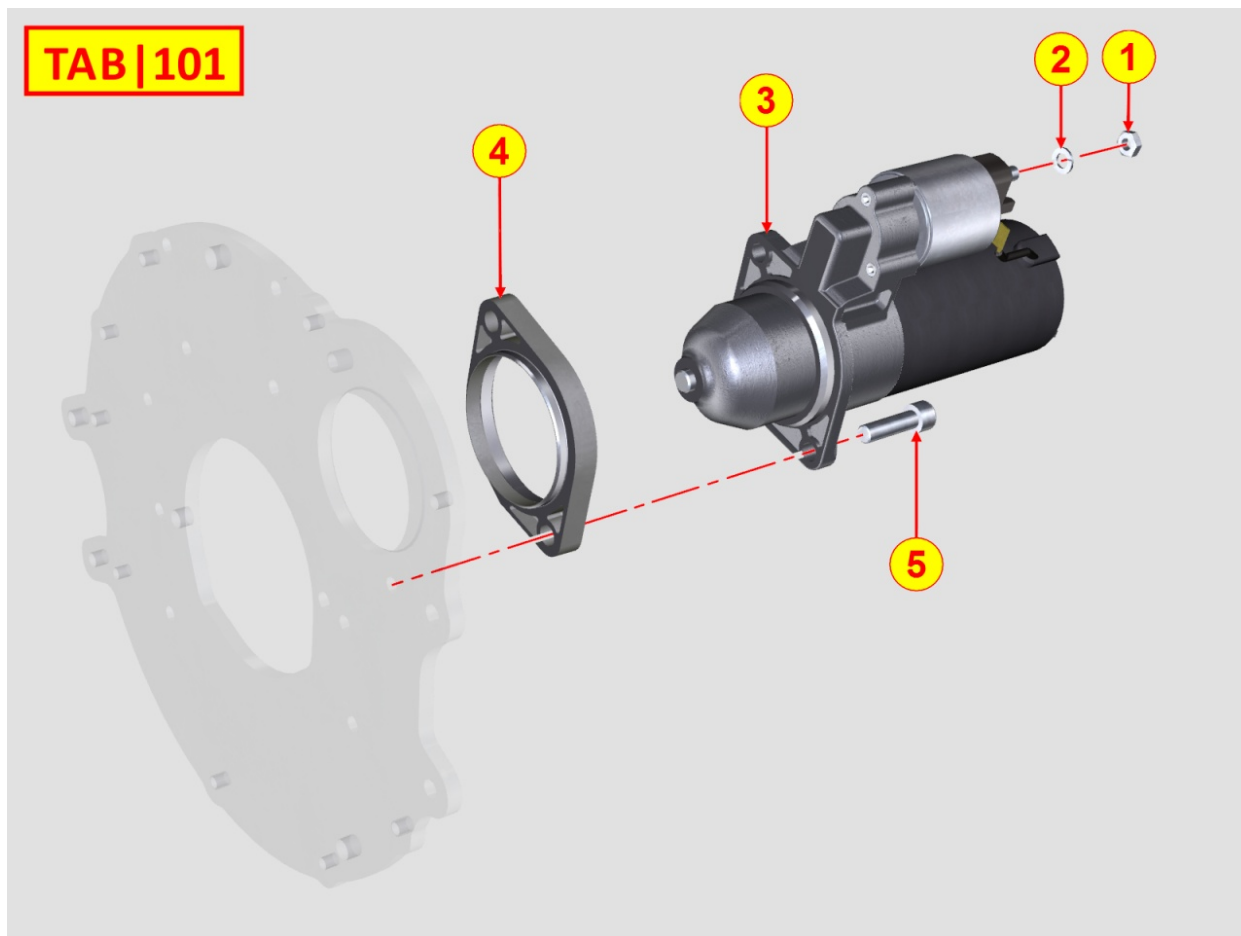

8101320070 - STARTING MOTOR

Pos	Kit	Included In	Code	Description	Qty	Old Code	Tech. Info
1			ED0032400200-S	NUT M8X1,25 UNI 5589-6S+ZN.B	1		
2			ED0075650070-S	SPRING WASHER D14.2/8.2	1		
3			ED0058402240-S	STARTER MOTOR 1.7KW	1		
4			ED0038100240-S	FLANGE	1		
5			ED0097300460-S	SOC HEAD SCREW M10X35-5931.8G+ZN.B	2