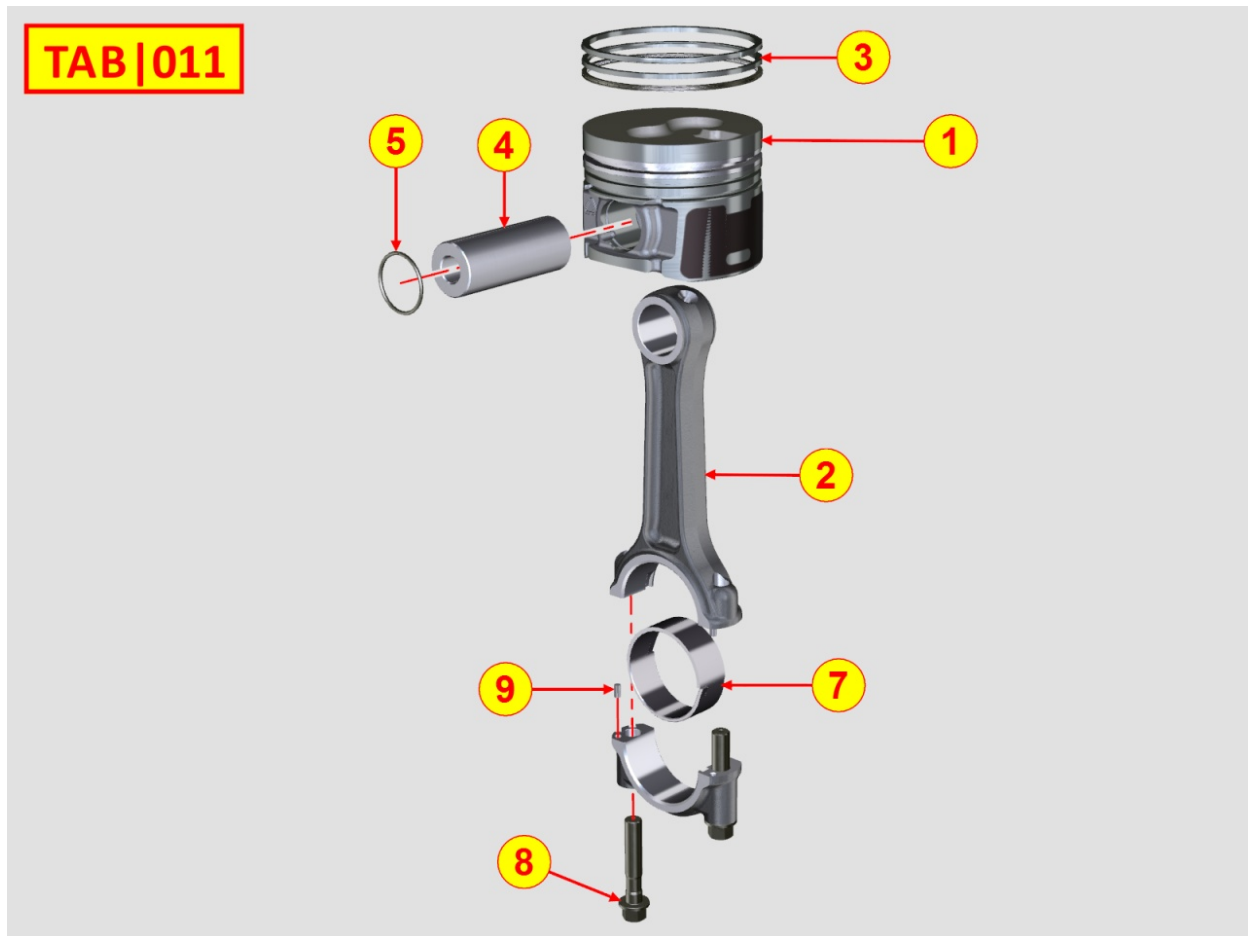

8011320110 - PISTON / CONNECTING ROD

Pos	Kit	Included In	Code	Description	Qty	Old Code	Tech. Info
1	A		ED0065015120-S	PISTON SET STD	2		
1	A		ED0065015130-S	COMPLETE PISTON FOCS 1404 +0,50	2		
1	A		ED0065015140-S	COMPLETE PISTON FOCS 1404 +1,00	2		
2	B		ED0015262260-S	*CONNECTING ROD ASSY.	2		⚠
3		(A)	ED0082112480-S	RINGS STAND.	2/3/4		
3		(A)	ED0082112490-S	SEGMENTS SERIES STD FOCS 1404 +0,50	2/3/4		
3		(A)	ED0082112500-S	SEGMENTS SERIES STD FOCS 1404 +1.00	2/3/4		
4		(A)	ED0084800810-S	PISTON PIN 20X55 f.10,5	2		
5		(A)	ED0012610990-S	PISTON CIRCLIP	4		
6		(B)	ED0016300380-S	SMALL END BUSH	2/3/4		⚠
7			ED0016401160-S	BEARING STD	2/3/4		⚠
7			ED0016401170-S	UNDER SIZE CONNECTING ROD -0,25	2/3/4		⚠
7			ED0016401180-S	UNDER SIZE CONNECTING ROD -0,50	2/3/4		⚠
8		(B)	ED0017701010-S	CONROD SCREW FL 8X1X42 R12	4/6/8