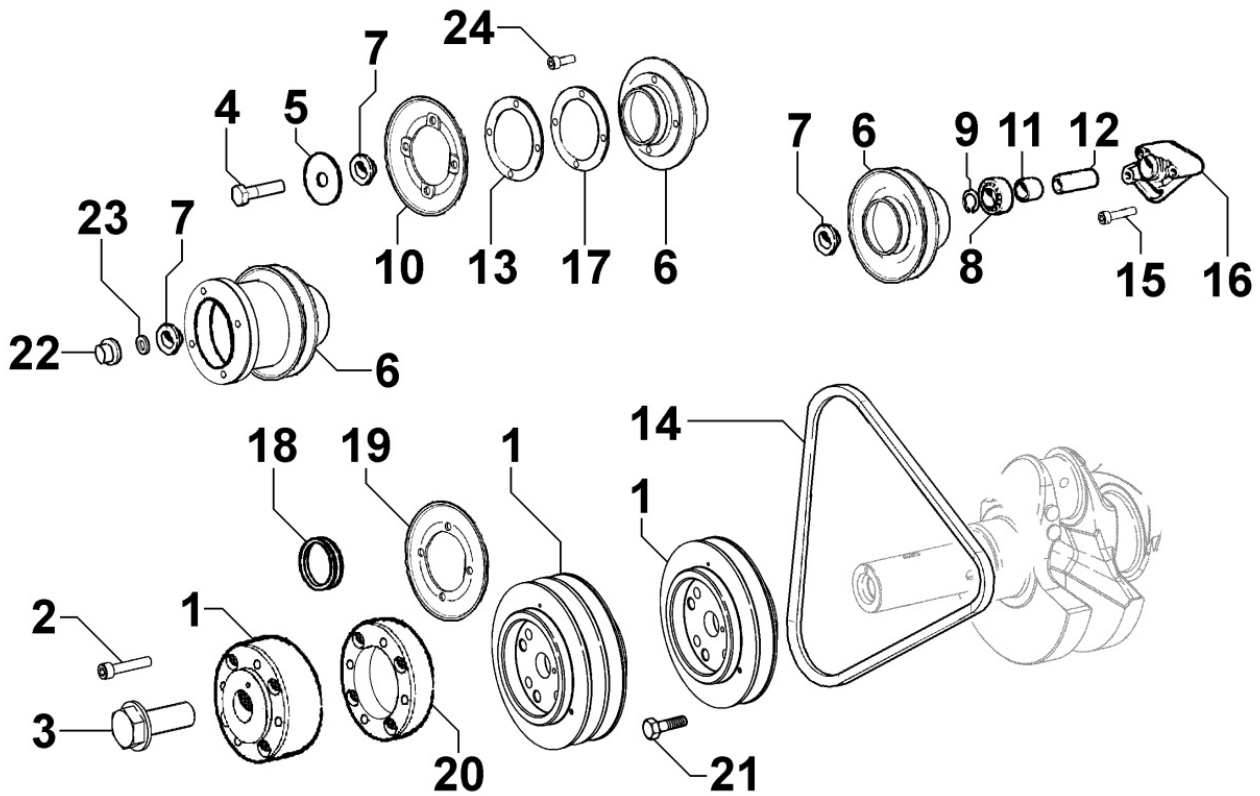

8014320130 - PULLEYS / BELT

Pos	Kit	Included In	Code	Description	Qty	Old Code	Tech. Info
1			ED0039023610-S	FLANGIA/FLANGE	1		
2			ED0097300150-S	SOC HEAD SCREW M6X30-5931.8G+ZN.B	4		
3			ED0098653190-S	CRANKSHAFT BOLT	1