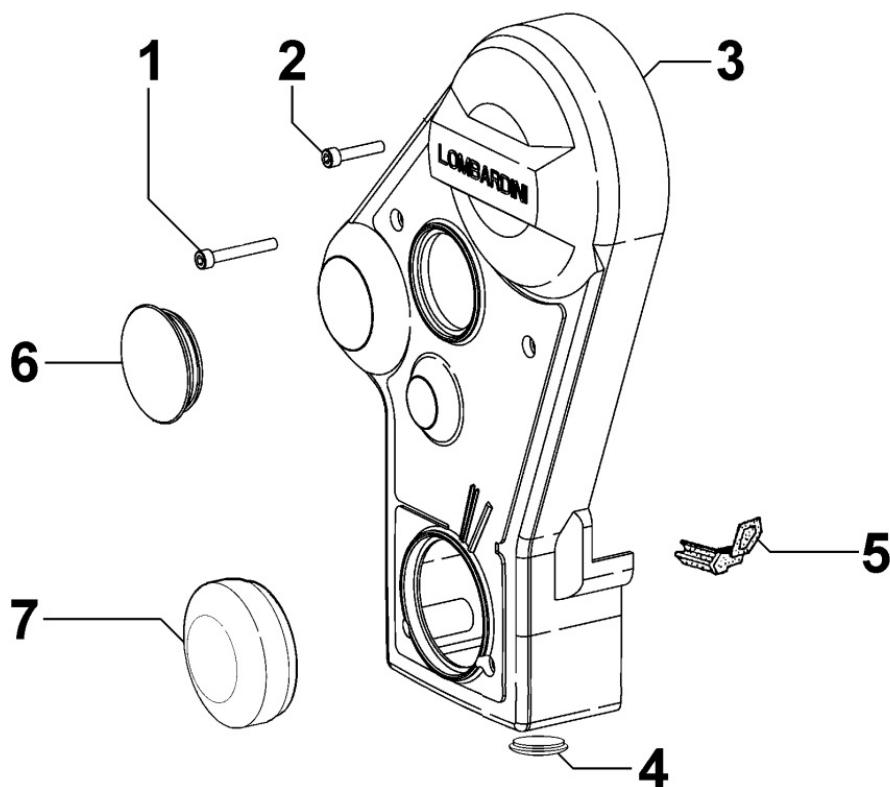

8171320190 - TIMING GEAR GUARD

Pos	Kit	Included In	Code	Description	Qty	Old Code	Tech. Info
1			ED0097300150-S	SOC HEAD SCREW M6X30-5931.8G+ZN.B	1		
2			ED0097320160-S	SOC HEAD CAP SCR M6X40L 8.8	4		
3			ED0069277070-S	TIMING BELT COVER WACKER/TEREX 1003	1		
4			ED0090000780-S	PLUG D.9-10	1		
5			ED0045801680-S	RUBBER PLUG	1		⚠
6			ED0090001340-S	PLUG	1		⚠
7			ED0090001610-S	CAP	1