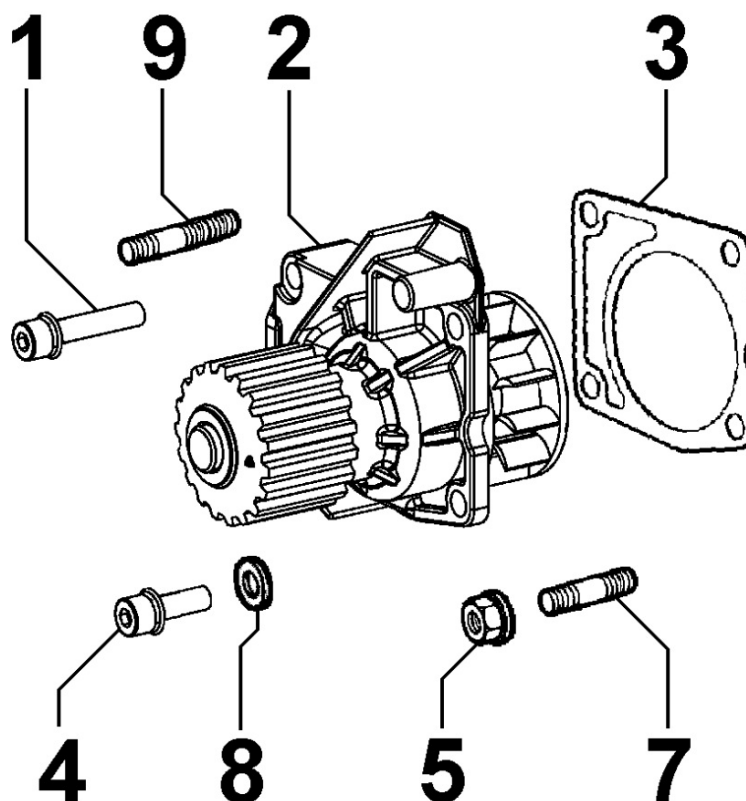

8077320010 - COOLANT PUMP

Pos	Kit	Included In	Code	Description	Qty	Old Code	Tech. Info
1			ED0017701780-S	HEX FLANG HEAD M8x35 8G+Zn.B	2		
2			ED0065845400-S	WATER PUMP ASSLY	1		
3			ED0045802150-S	WATER PUMP GASKET STEEL FOAM	1		
4			ED0017701600-S	HEX FLANG HEAD M8x16-8G+ZN.B	2