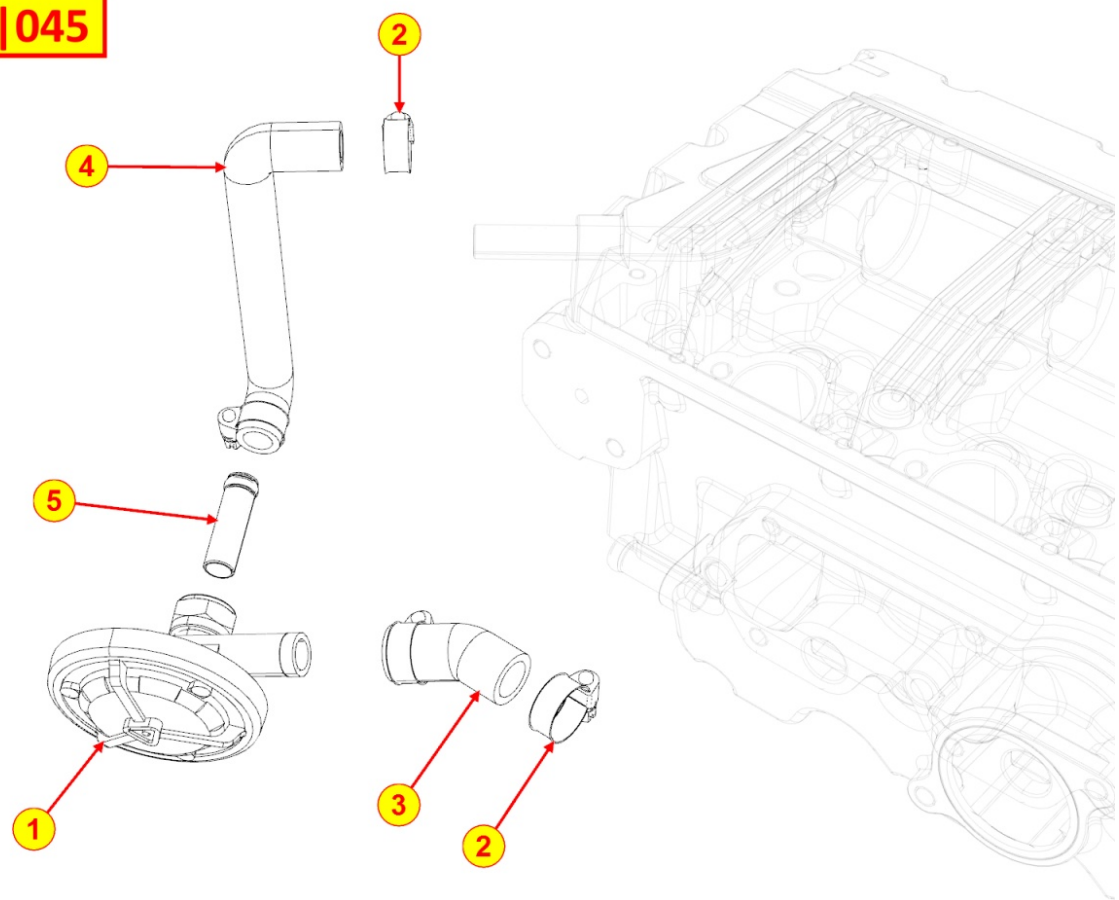

8045320080 - BREATHER SYSTEM

TAB | 045

Pos	Kit	Included In	Code	Description	Qty	Old Code	Tech. Info
1			ED0096800340-S	BREATHING VALVE ASSY	1		
2			ED0036301470-S	CLAMP d.12-22 SX9C W2	4		
3			ED0094001080-S	TUBO DRENAGGIO BLOW-BY	1		
4			ED0053900210-S	*MANICOTTO X TUBI COLLEGAMENTO	1		
5			ED0095800640-S	TUBO X VALV. LIMIT. DI DEPRES.	1