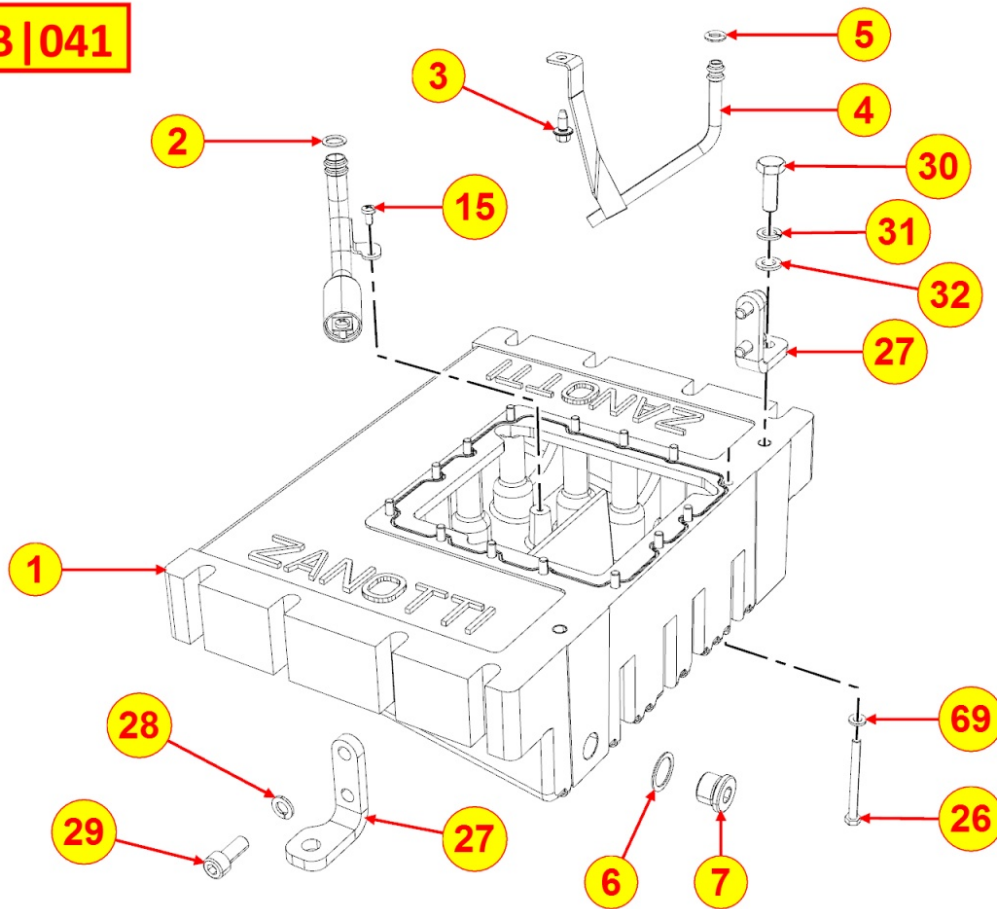

8041320630 - OIL PAN

TAB | 041

Pos	Kit	Included In	Code	Description	Qty	Old Code	Tech. Info
1	A		KDISC.		1	ED0066457860-S	
2			ED0012000300-S	OR 116-SILICONIC RUBBER	1		
3			ED0017601300-S	HEX FLANG HEAD SCRE M6X12-8.8+Zn.B	1		
4			ED0094852970-S	TUBO RITORNO OLIO	1		
5			ED0012002740-S	OR D.8X3 FOR OIL RETURN PIPE	1		
6		(A)	ED0046700260-S	GASKET	1		
7		(A)	ED0090270080-S	PLUG 20X1,5	1		
14		(A)	ED0094852960-S	SUCTION OIL TUBE	1		
25			ED0085459210-S	STAFFA	1		
26			ED0097304310-S	SCREW TCEI 6X70 UNI5931 12.9DAC	14		
27			ED0085459200-S	STAFFA	1		
28			ED0075650070-S	SPRING WASHER D14.2/8.2	4		
29			ED0097320740-S	SOC HEAD SCR M8X20L UNI5931 ST	4		
30			ED0017800060-S	VITE TE.10X30-5739-8G+ZN.B	2		
31			ED0075650110-S	LOCK WASHER M10	2		
32			ED0076250190-S	WASHER 10X18X2	2