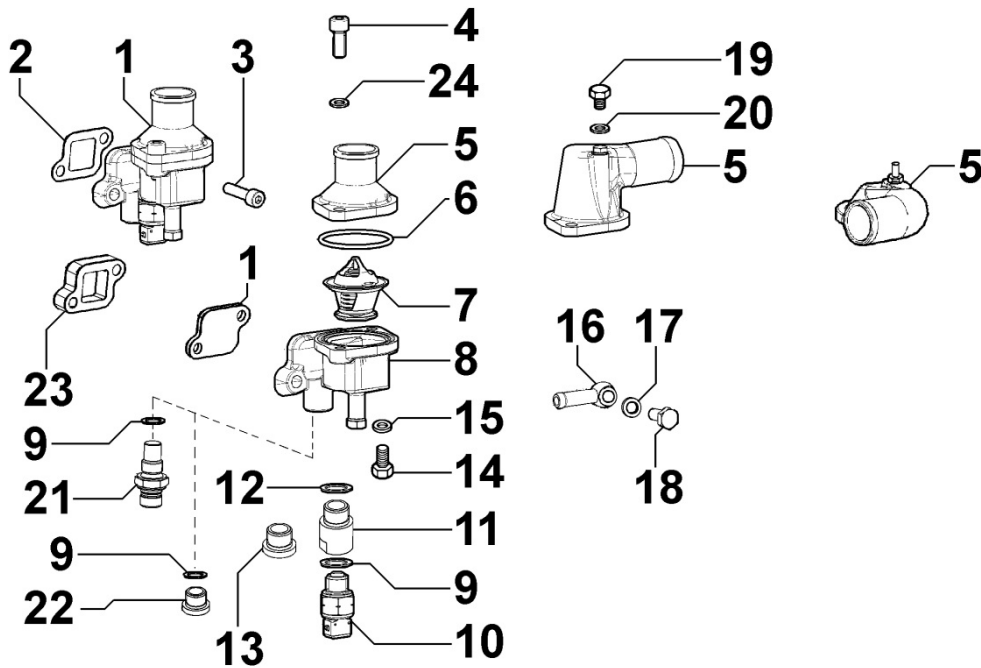

8074320340 - THERMOSTAT UNIT

Pos	Kit	Included In	Code	Description	Qty	Old Code	Tech. Info
1	A		ED0048964790-S	GRUPPO/ASSEMBLY N	1		
2			ED0044600370-S	TERMOSTAT BODY GASKET	1		
3			ED0097320640-S	SOC HEAD SCREW M8x30-5931.8G+Zn.B	2		
4		(A)	ED0097320740-S	SOC HEAD SCR M8X20L UNI5931 ST	2		
5		(A)	ED0027503200-S	COMPLETE THERMOSTAT COVER	1		
6		(A)	ED0012000910-S	OR 3193	1		
7		(A)	ED0091951240-S	WATER THERMOSTAT	1		
8		(A)	ED0028712760-S	THERMOSTAT BODY	1		
10		(A)	ED0091951080-S	THERMIST.-THERMOCONT. F16502	1		
12		(A)	ED0046700190-S	COPPER WASHER D22X16.2 1	1