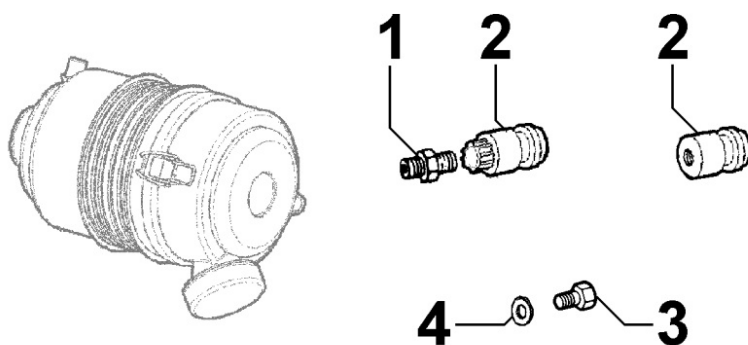

8084320040 - AIR FILTER DUST INDICATOR

Pos	Kit	Included In	Code	Description	Qty	Old Code	Tech. Info
3			ED0089650480-S	HEX PLUG M10X1 F.ZN12I	1		
4			ED0046700590-S	COPPER WASHER D14/10.2 1.	1