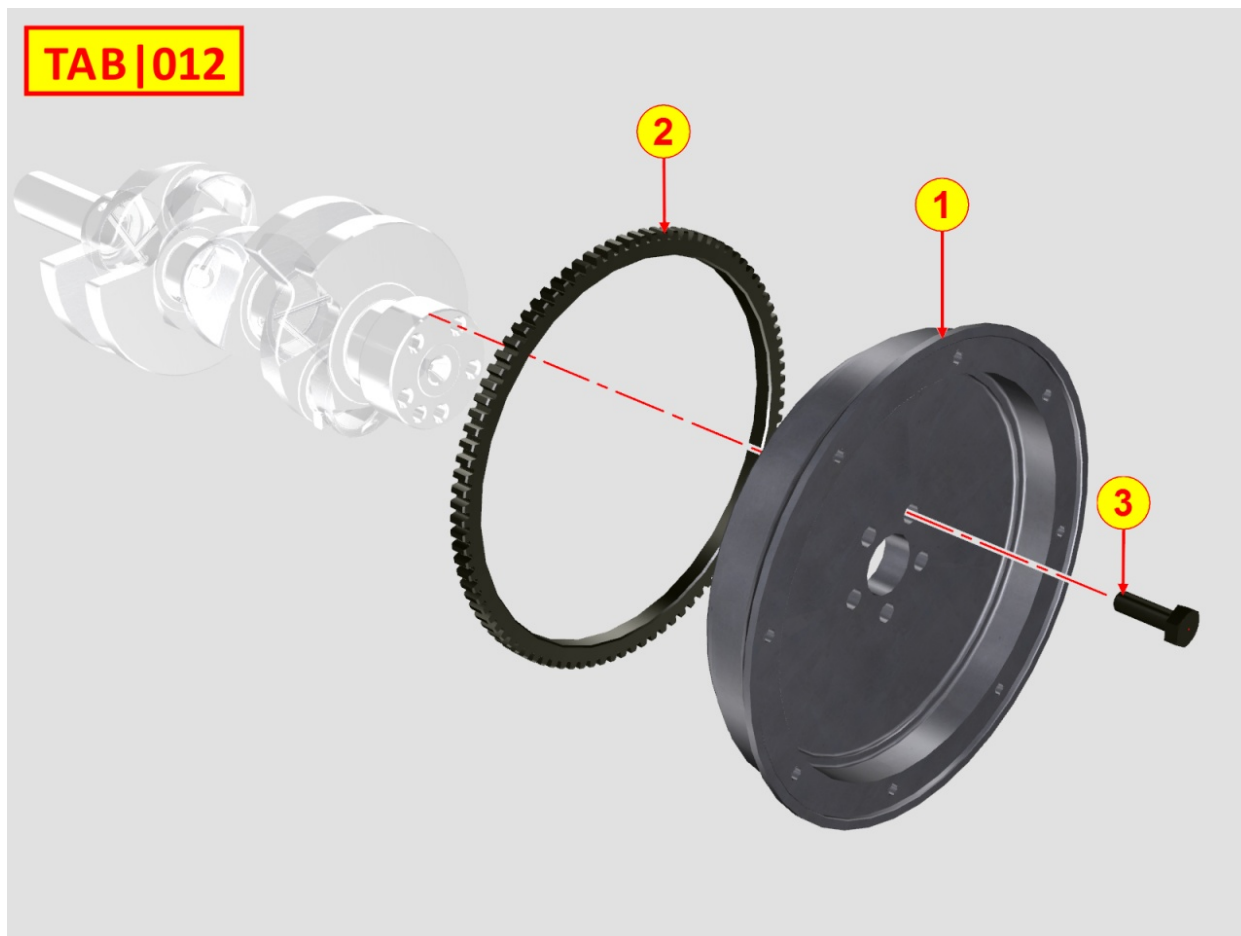

8012320170 - FLYWHEEL

Pos	Kit	Included In	Code	Description	Qty	Old Code	Tech. Info
1	A		ED0098809380-S	Flywheel Assly for SAE 7" 1/2"	1		
2		(A) (B)	ED0028160880-S	RING GEAR	1		
3			ED0017800970-S	Hex. Screw M10 X 1.25 x 30	5