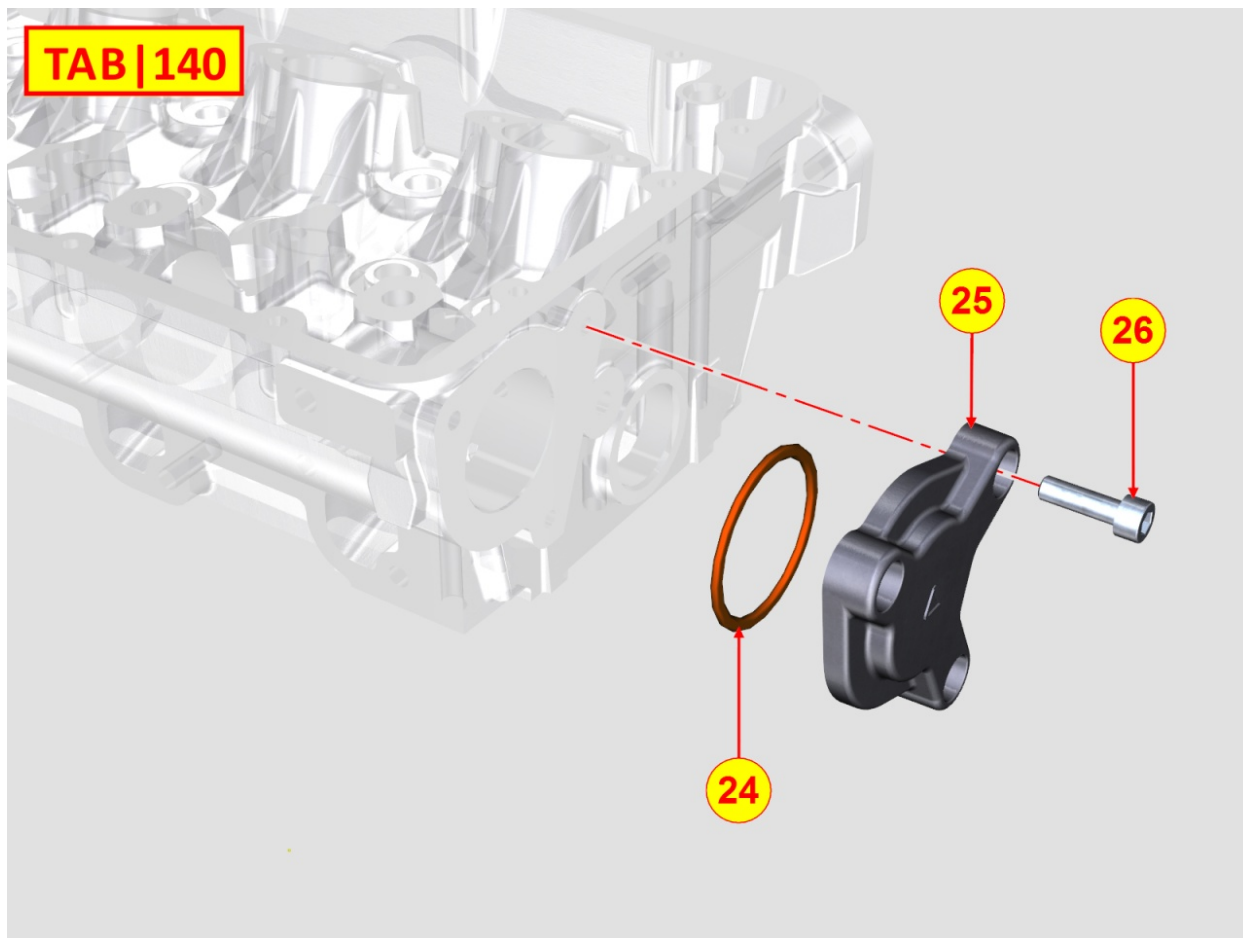

8140320040 - 3rd PTO

Pos	Kit	Included In	Code	Description	Qty	Old Code	Tech. Info
24			ED0012002330-S	OR 40,95X2,62 U	1		
25			ED0038000260-S	THIRD PTO COVER	1		
26			ED0097304160-S	SOCKET HEAD SCREW M6X20 WITH DRYLOC	3