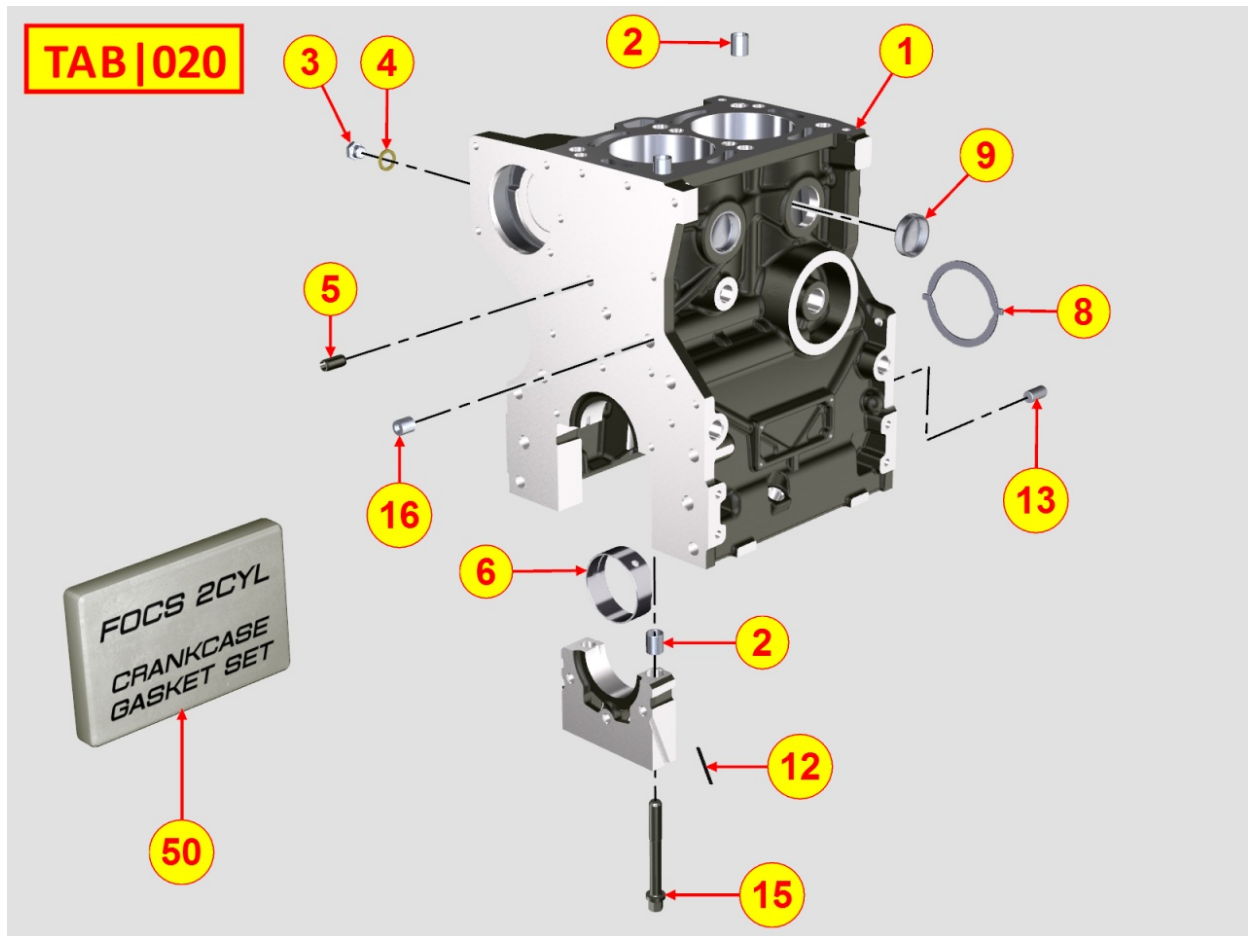

8020320150 - CRANKCASE

Pos	Kit	Included In	Code	Description	Qty	Old Code	Tech. Info
1	A		ED0015109140-S	CRANKCASE ASSY TWO CYLINDER	1		
2		(A)	ED0019701400-S	CYL DOWEL D13/11 15 LONG	2		⚠
3			ED0089650480-S	HEX PLUG M10X1 F.ZN12I	1		
4			ED0046700600-S	COPPER WASHER	1		⚠
5			ED0084301050-S	ELASTIC DOWEL PIN 8X16 DIN 1481	1		
6			ED0016111930-S	SUPP.BEARING STD.	3/4/5		⚠
6			ED0016111940-S	BEARING -0,25	3/4/5		⚠
6			ED0016111950-S	BEARING -0,50	3/4/5		⚠
8			ED0012571580-S	ANELLO SPALLAMENTO STD 1404	2		⚠
8			ED0012571590-S	THRUST BEARING +0.1	2		⚠
8			ED0012571600-S	THRUST BEARING +0.2	2		⚠
12		(A)	ED0044000540-S	BEARING CUP RUBBER SEAL	4		⚠
13			ED0084001080-S	DOWEL PIN D.10X20 UNI 1707	2		
20			ED0046700590-S	COPPER WASHER D14/10.2 1.	1		
50			ED0082051070-S	O'RING AND GASKET SET FOCS 2C (LOW SERI	1		⚠