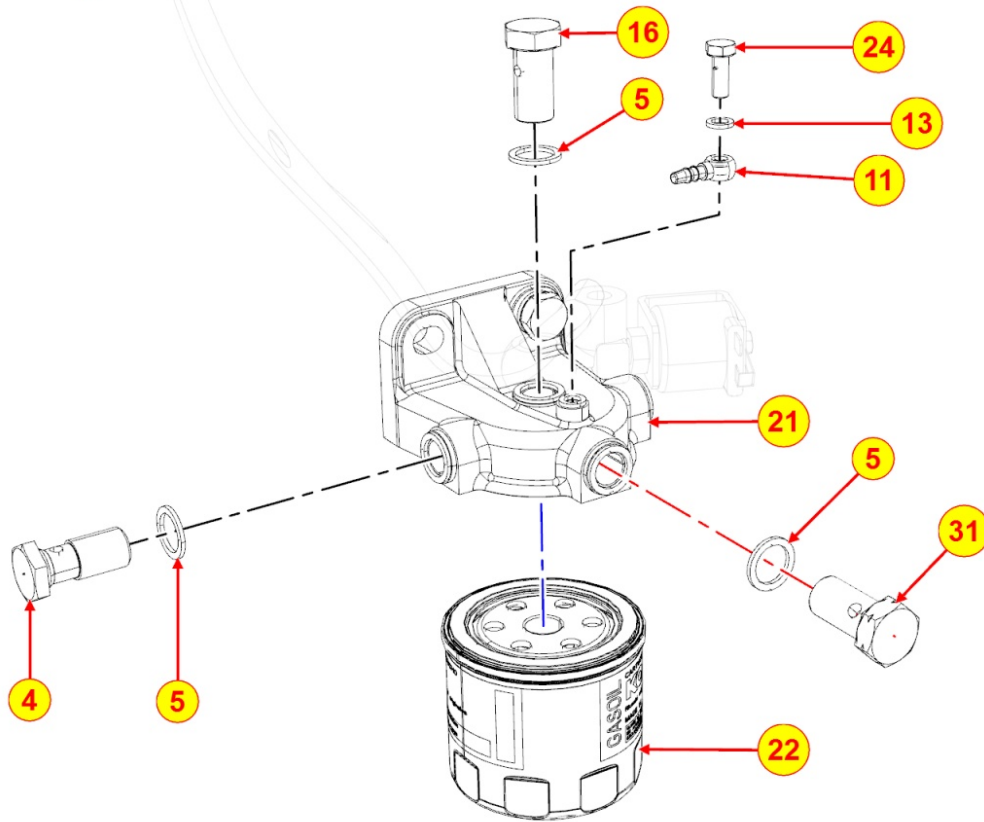

8061320650 - FUEL FILTER

TAB | 061

Pos	Kit	Included In	Code	Description	Qty	Old Code	Tech. Info
4			ED0015700450-S	Banjo bolt	1		
5			ED0046700610-S	COPPER WASHER D19/14.2 1.5 THK	6		
11			ED0072701080-S	BANJO D.6	1		
13			ED0046700620-S	COPPER WASHER D10/6.2 1.5 THK	2		⚠
16			ED0019010320-S	Banjo bolt 14X1	1		
21	A		ED0037301260-S	§FUEL FIL.	1		⚠
22		(A)	ED0021752860-S	FUEL FILTER CARTRIDGE	1	ED0021750460-S	
24			ED0019010330-S	Banjo bolt M 6X 1	1		
31			ED0096800490-S	FUEL FILTER VALVE	1