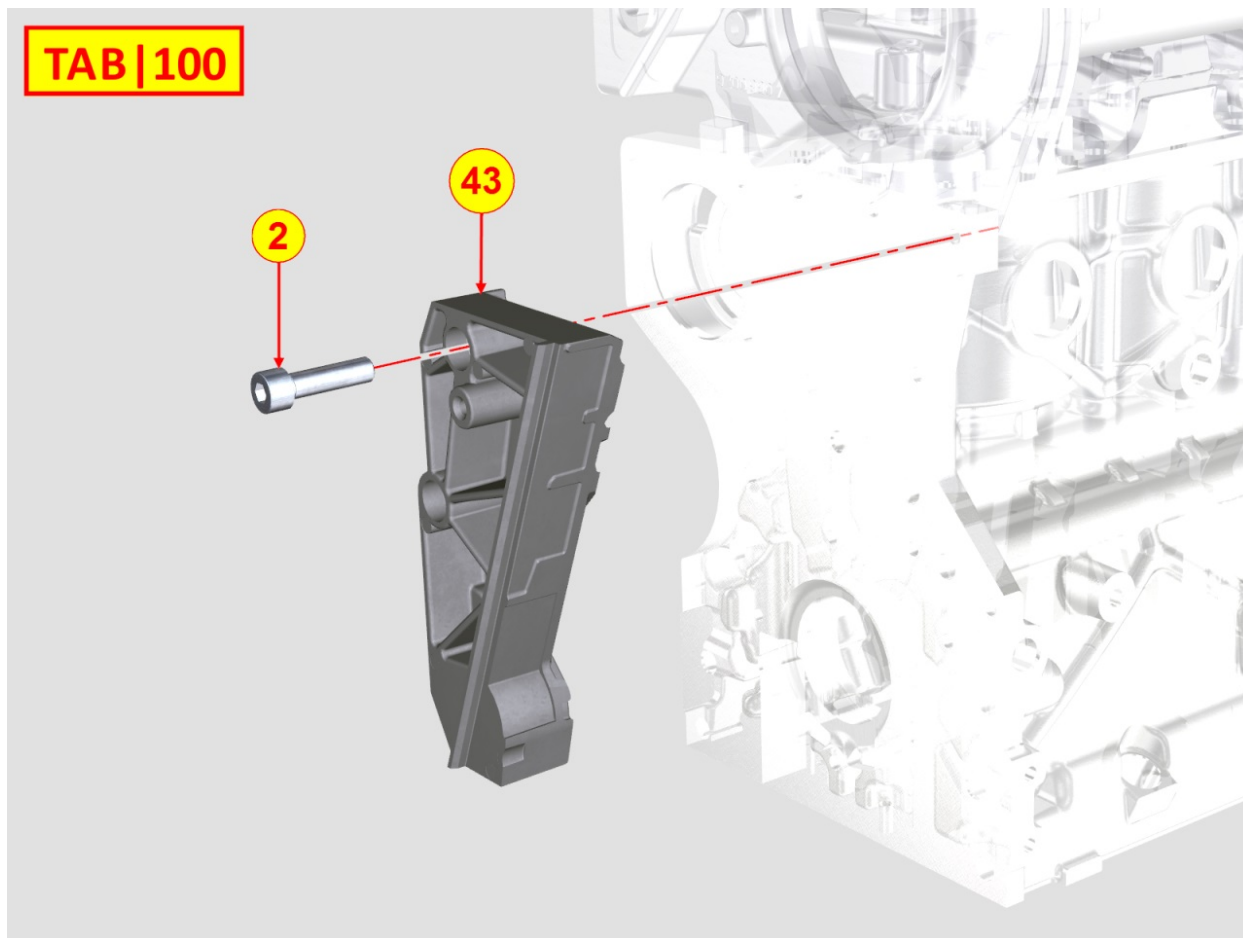

8100320010 - VOLTAGE ALTERNATOR

Pos	Kit	Included In	Code	Description	Qty	Old Code	Tech. Info
2			ED0097320640-S	SOC HEAD SCREW M8x30-5931.8G+Zn.B	2		
43			ED0038000350-S	ALTERNATOR HOLE PLUG FLANGE	1