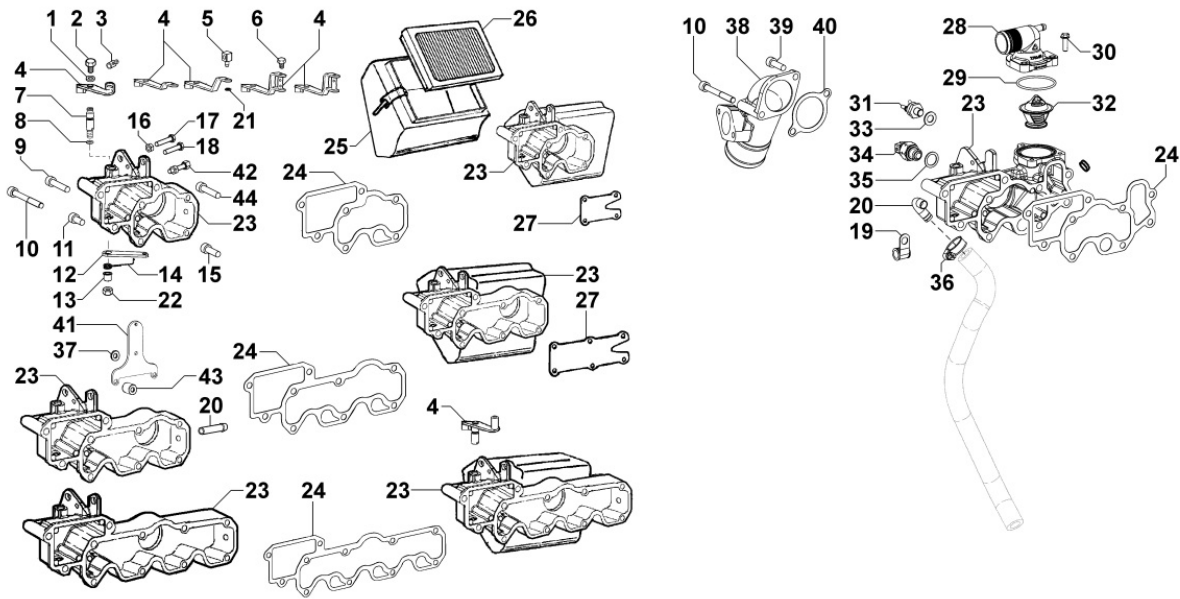

8080321580 - AIR INLET MANIFOLD / AIR FILTER

Pos	Kit	Included In	Code	Description	Qty	Old Code	Tech. Info
1			ED0076252850-S	WASHER D.5,3 x D.14x1	1		
2			ED0017550010-S	HEX HEAD SCREW M5X8 5739-8G+ZN.B	1		
3			ED0058301190-S	CONNECTOR 'FV C10	1		
4			ED0052013400-S	COMPLETE ACC.LEVER	1		▲
7			ED0061405500-S	ACCELERATOR LEVER PIN	1		▲
8		(B)	ED0012000520-S	O RING	1		▲
9			ED0097300310-S	SOC HEAD CAP SCR M8X40L 1	2		
10			ED0097300350-S	SOC HEAD SCREW M8X65-5931.8G+ZN.B	5		
12		(B)	ED0052006740-S	INTERNAL ACCELERATOR LEVER	1		
13		(B)	ED0019570140-S	BUSH	1		
16		(B)	ED0032400080-S	NUT M6-Cl.8 type 1-ISO	2		
18		(B)	ED0017600290-S	HEX HEAD SCREW M6X30-5739-8G+ZN.B	2		
20		(A) (B)	ED0093050810-S	TUBE	1		▲
22			ED0032030500-S	SELF LOCKING NUT M6 X 1	1		
23			ED0087412410-S	AIR FILTER SUPPORT	1		
24			ED0044200800-S	INTAKE MANIFOLD GASKET	1		
25			ED0026051010-S	AIR FILTER COVER	1		▲
26			ED0021751640-S	AIR CLEANER CARTRIDGE	1		▲
27			ED0050550550-S	LOCKING PLATE FOR FILTER	1		▲