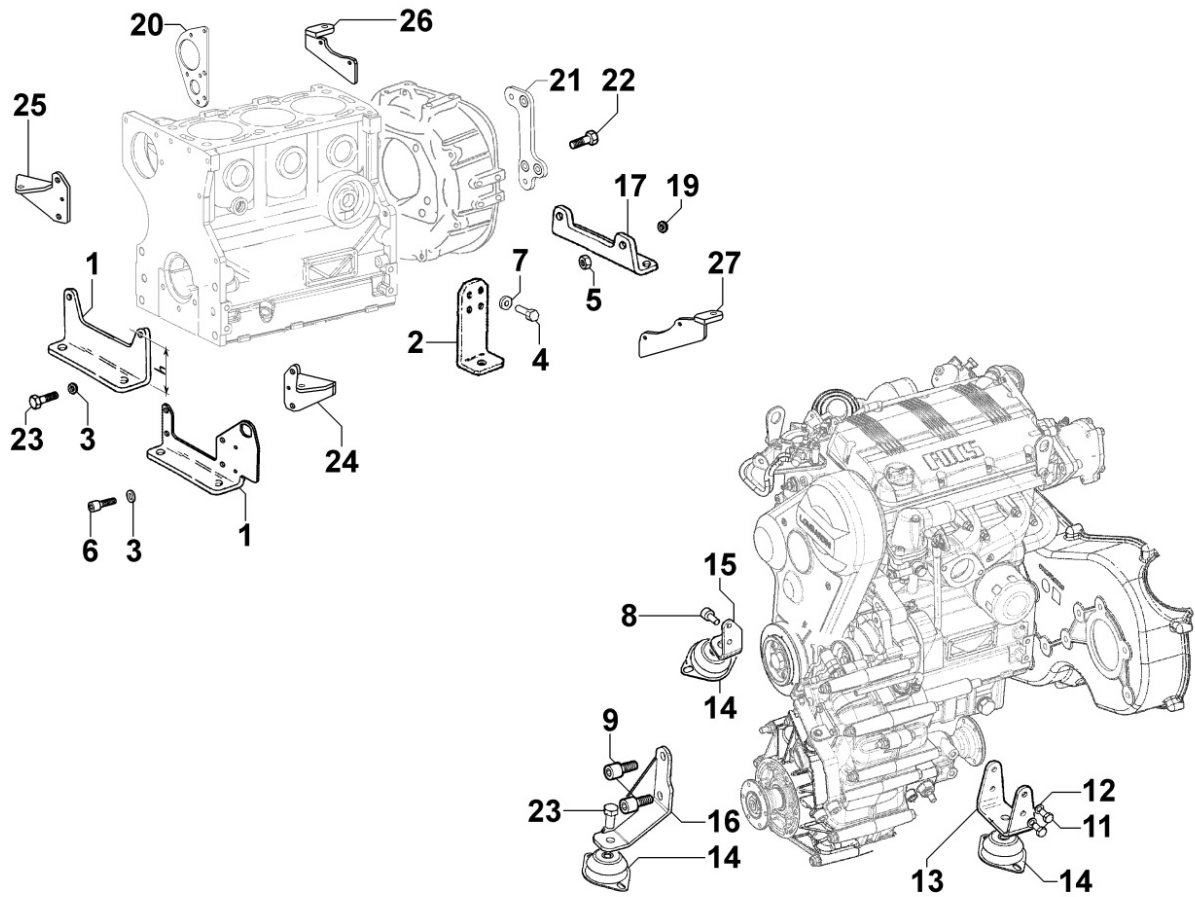

8025320940 - ENGINE MOUNTS

Pos	Kit	Included In	Code	Description	Qty	Old Code	Tech. Info
4			ED0017800150-S	HEX HAED SCREW M10X70-5737-8G+ZN.B	4		
5			ED0032400180-S	HEX NUT M8 1.25P STEEL 8	2		
7			ED0076252560-S	RONDELLA PIANA D.10X25,5X3	8