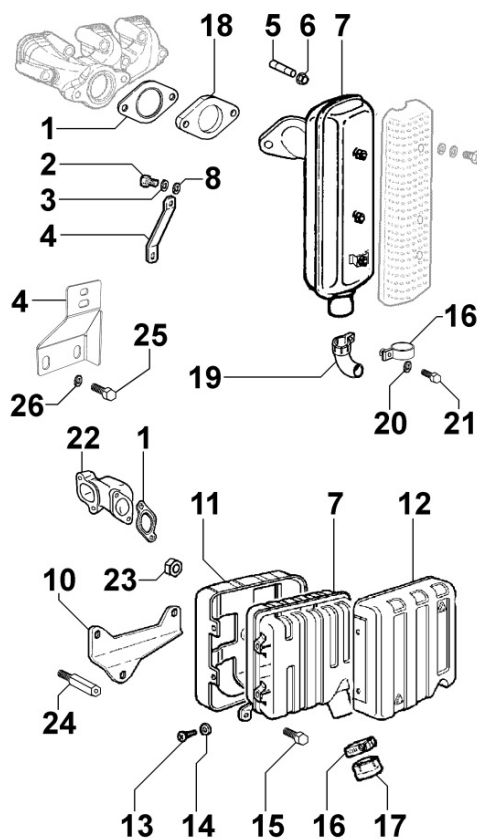

8086320350 - EXHAUST MUFFLER

Pos	Kit	Included In	Code	Description	Qty	Old Code	Tech. Info
1			ED0045011010-S	GASKET EXHAUST MANIFOLD	1	ED0045011130-S	
6			ED0032401630-S	HEX FLANG HEAD NUT M8 RM	3		
7			ED0054606230-S	MUFFLER	1		
10			ED0092651710-S	STAFFA SOSTEGNO MARMITTA A BOR	1		
15			ED0017701110-S	FLG.HEX HEAD SCREW M8X18	1