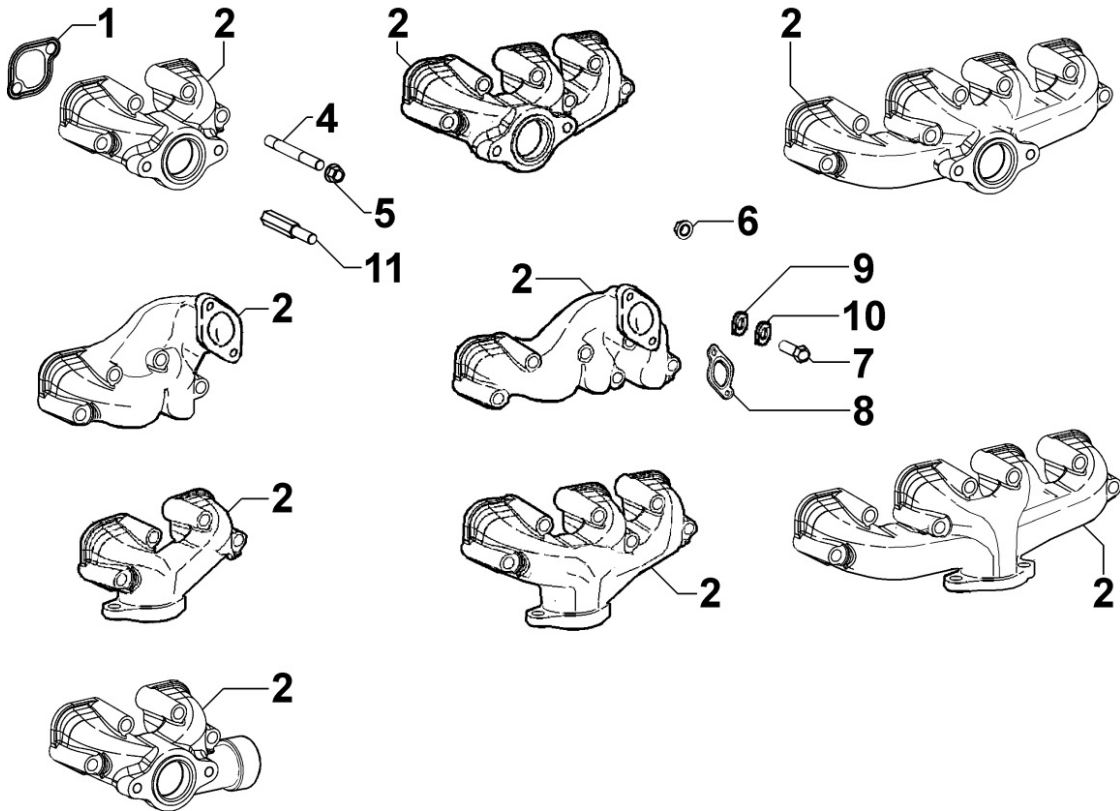

8085320130 - EXHAUST GAS MANIFOLD

Pos	Kit	Included In	Code	Description	Qty	Old Code	Tech. Info
1			ED0044200700-S	EXHAUST MANIFOLD GASKET	2		
2			ED0024864830-S	EXHAUST MANIFOLD FRONT OUTLET	1		
4			ED0067800280-S	STUD M8X55 UNI5911 ACC.C40 Zn	4		
5			ED0032401630-S	HEX FLANG HEAD NUT M8 RM	4