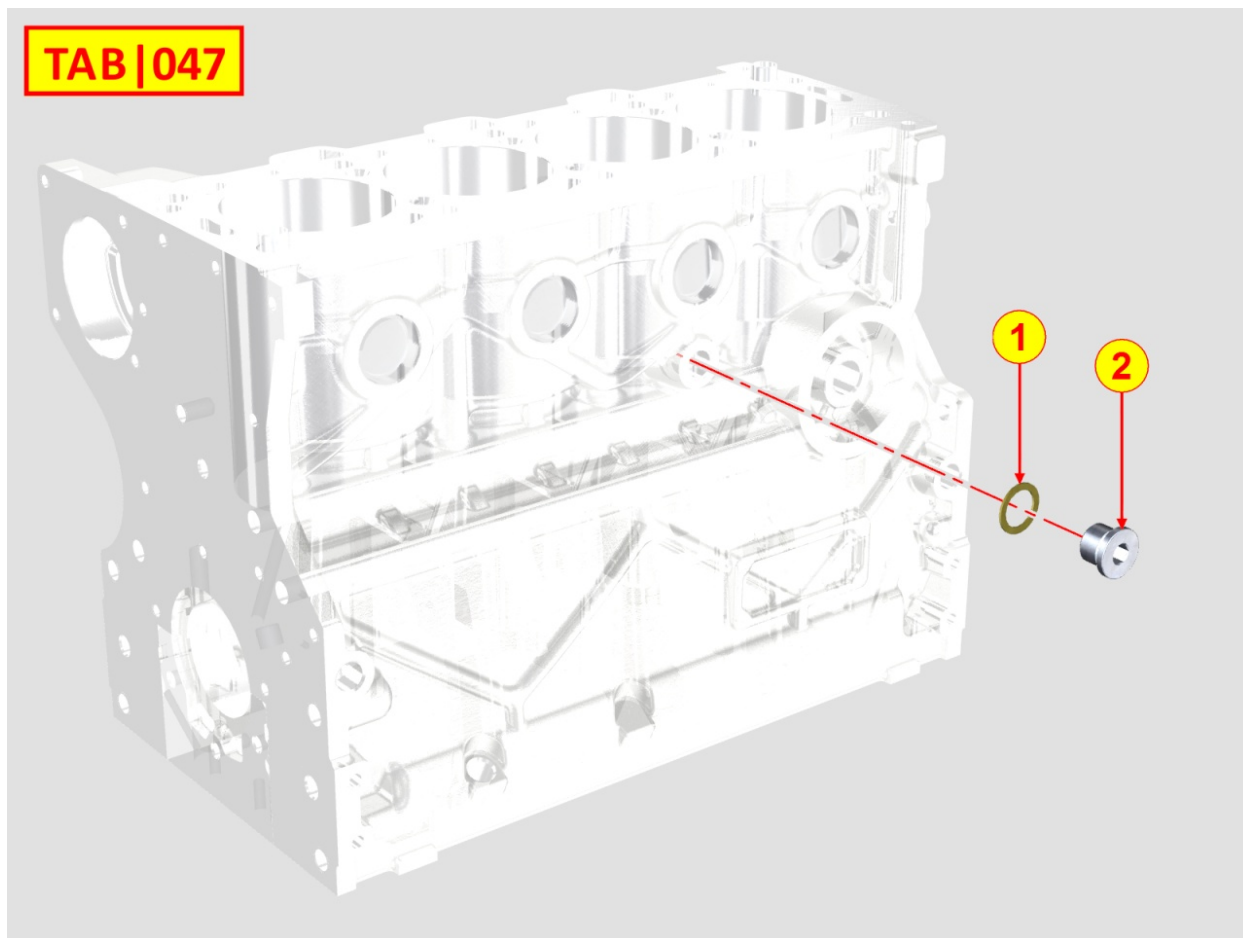

8047320150 - OIL COOLER

Pos	Kit	Included In	Code	Description	Qty	Old Code	Tech. Info
1			ED0046700190-S	COPPER WASHER D22X16.2 1	1		
2			ED0090400310-S	HEX PLUG M16X1.5 DIN 908 + ZNB	1