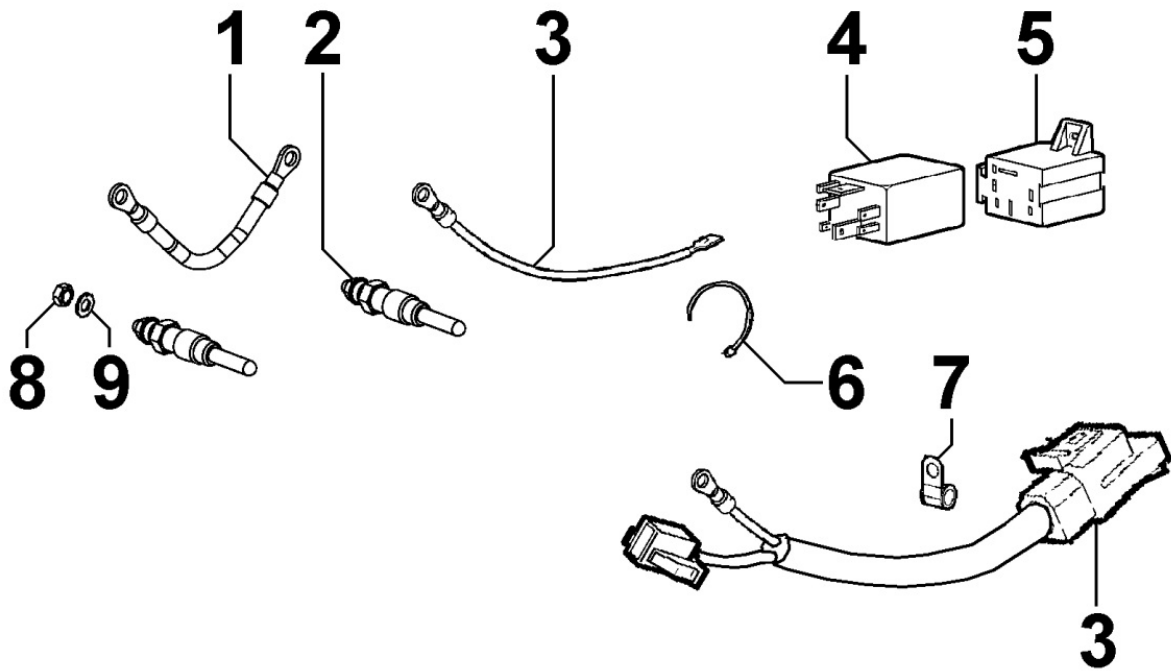

8106320010 - GLOW PLUGS / CONTROL UNIT

Pos	Kit	Included In	Code	Description	Qty	Old Code	Tech. Info
1			ED0021855480-S	CONNECTION CABLE	1		
2	A		ED0021000890-S	GLOW PLUG	2	ED0021000980-S	⚠
3			ED0021858670-S	CONNECTION CABLE	1		⚠
6			ED0024710190-S	NYLON COLLAR PLT2I-MO 3,6x203	1		
8		(A)	ED0032400040-S	NUT M5 UNI 5588 6s PG Zinc Pla	2/3/4	ED0032400050-S	
9		(A)	ED0076260660-S	WASHER	2/3/4