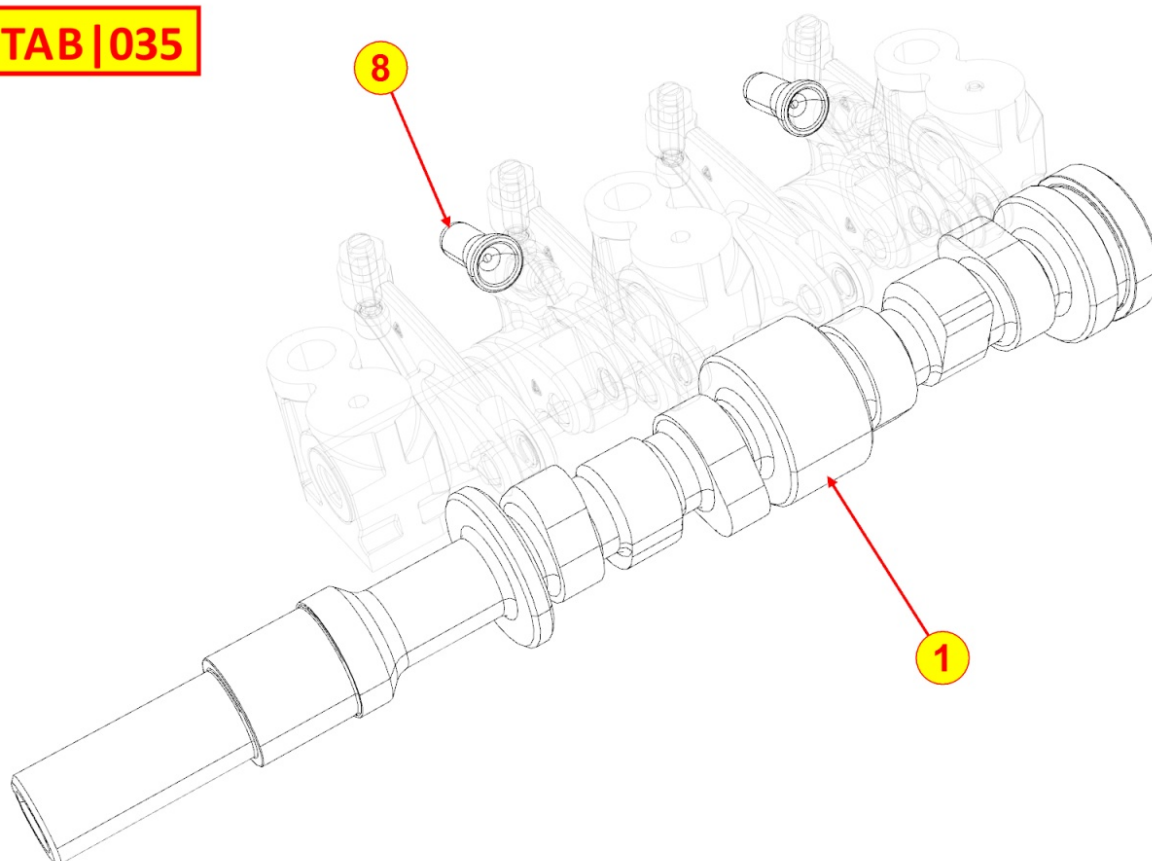

8035320730 - CAMSHAFT

TAB | 035

Pos	Kit	Included In	Code	Description	Qty	Old Code	Tech. Info
1			ED0010116300-S	CAMSHAFT 702 FULLY MACHINED	1		
8			ED0014101120-S	PUSH ROD	2