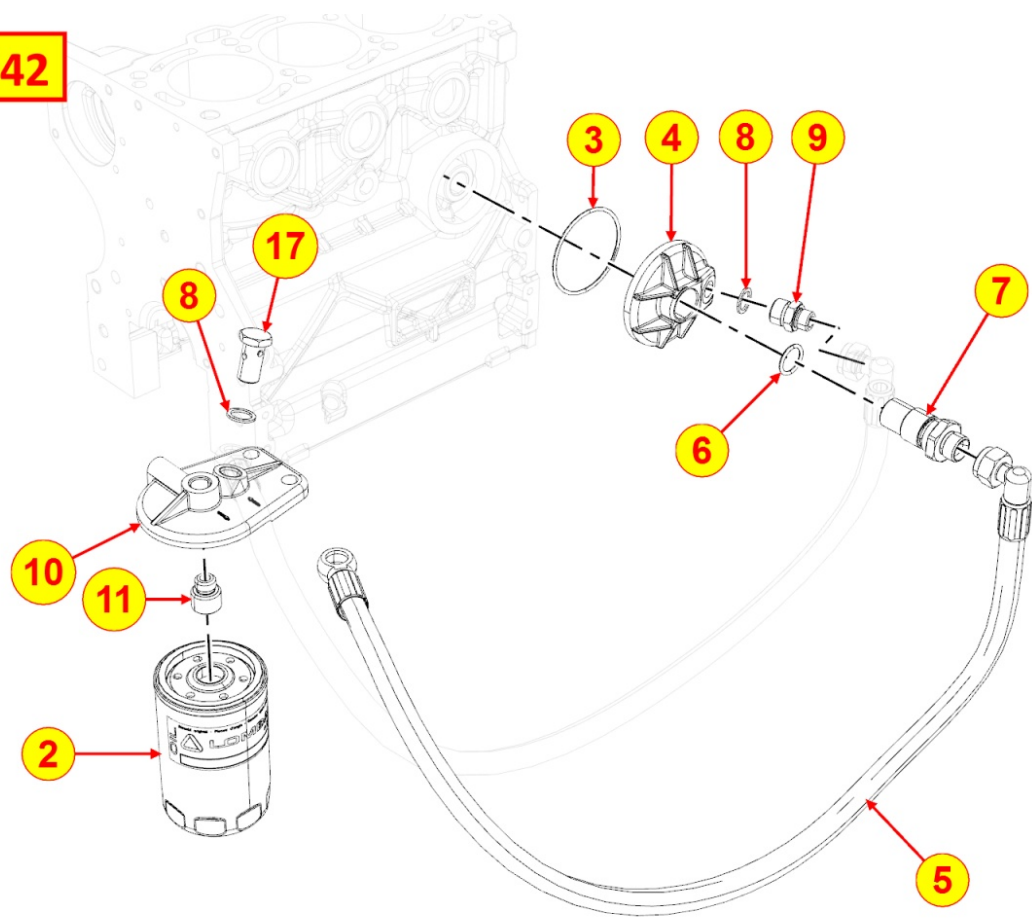

8042320300 - OIL FILTER

TAB | 042

Pos	Kit	Included In	Code	Description	Qty	Old Code	Tech. Info
2			ED0021752800-S	OIL FILTER CARTRIDGE K	1	ED0021751040-S	
3			ED0012020360-S	O RING DIA61 SILICON RUB	1		
4			ED0038551350-S	FLANGIA DI INTERCETTAZIONE PER	1		
5			ED0094853710-S	OIL PIPE	2		
6			ED0012000420-S	OR-123 SILICON RUBBER	1		
7			ED0072650360-S	RACCORDO M.20x1,5 FISS.FLANGIA	1		
8			ED0046700610-S	COPPER WASHER D19/14.2 1.5 THK	5		
9			ED0059530480-S	NIPPLE	1		
10			ED0048963200-S	GRUPPO TESTINA FILTRO OLIO EST	1		
11			ED0073302780-S	RACCORDO PER TESTINA FILTRO OL	1		
17			ED0019011550-S	BANJO BOLT M.14X1,5X27	2