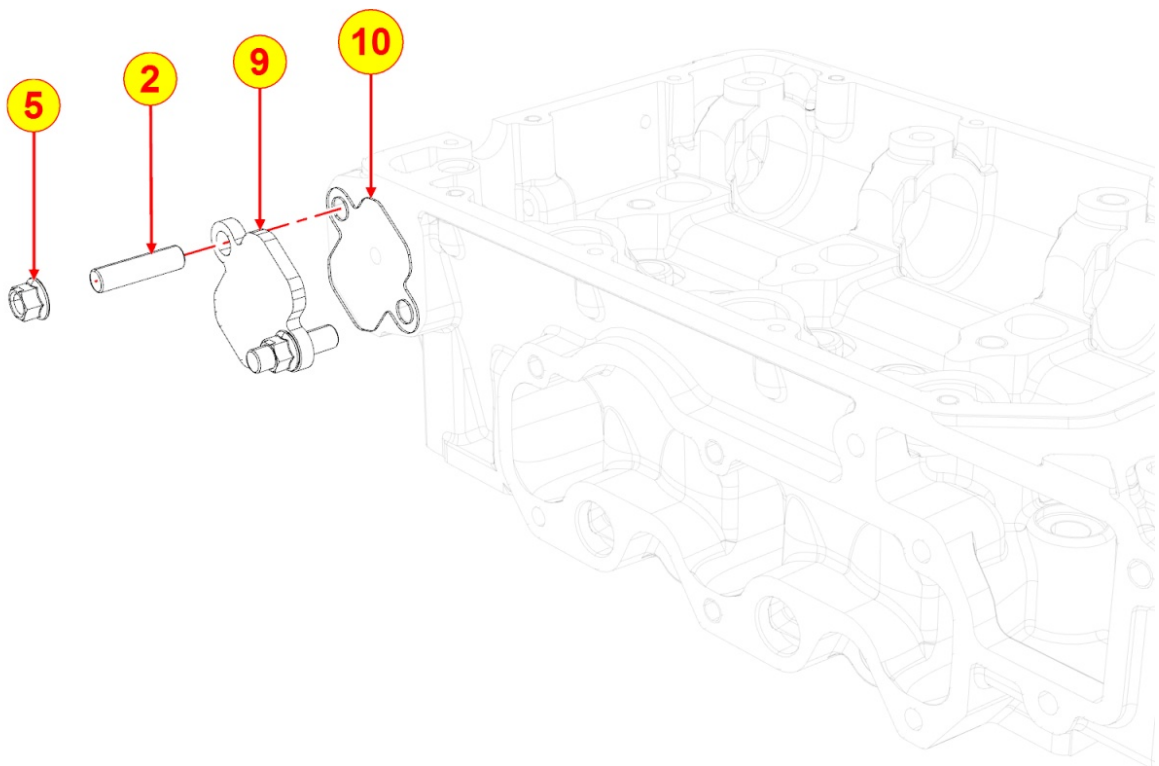

8062320010 - FUEL FEED PUMP

TAB | 062

Pos	Kit	Included In	Code	Description	Qty	Old Code	Tech. Info
2			ED0067800080-S	STUD M8X20	2		
5			ED0032401640-S	NUT	2		
9			ED0038000370-S	FLANGE FOR FEED PUMP HOU	1		
10			ED0044000750-S	GASKET FOR A.C. PUMP FLANGE	1