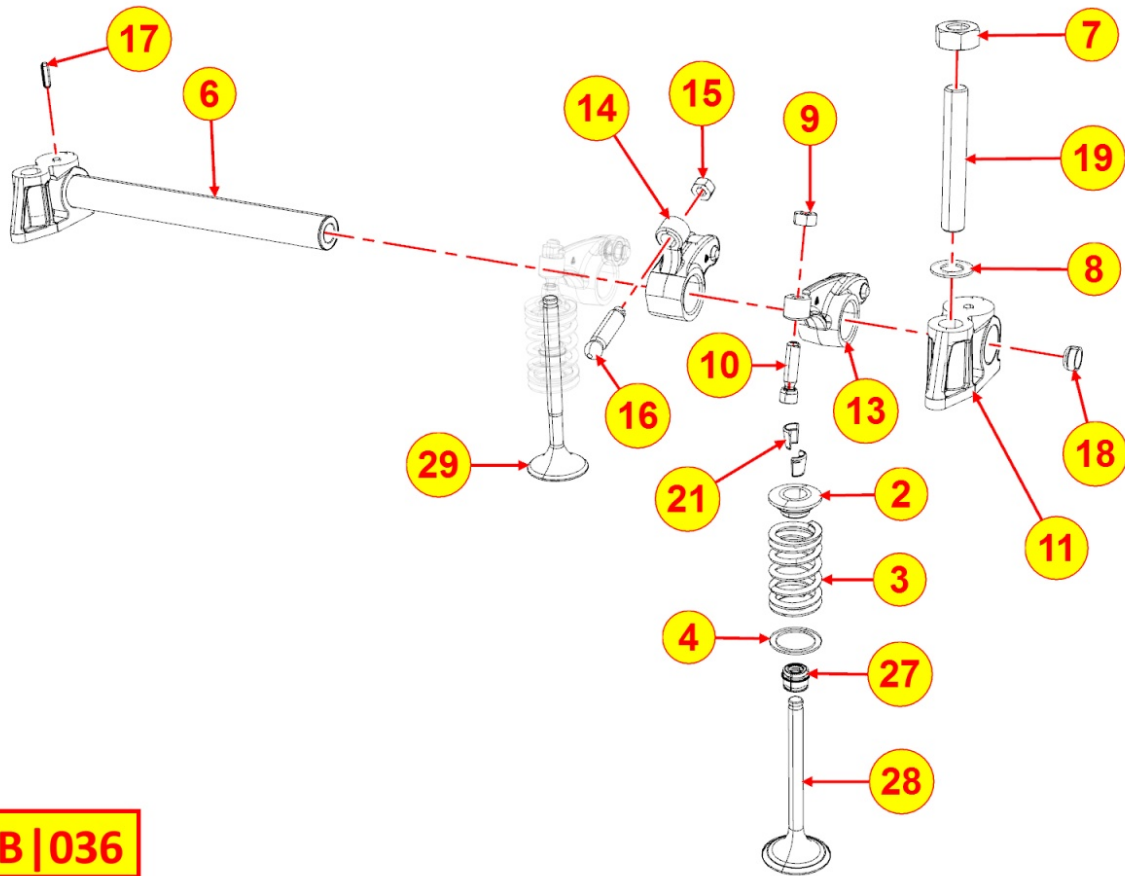

Pos	Kit	Included In	Code	Description	Qty	Old Code	Tech. Info
30		(A)	ED0096721070-S	DELI.VALVE	2/3/4		
32		(A)	ED0053750170-S	C.SLEEVE	2/3/4		

8035320730 - CAMSHAFT

TAB | 035

Pos	Kit	Included In	Code	Description	Qty	Old Code	Tech. Info
1			ED0010116300-S	CAMSHAFT 702 FULLY MACHINED	1		
8			ED0014101120-S	PUSH ROD	2		

8036320110 - ROCKER ARMS / VALVES

TAB | 036

Pos	Kit	Included In	Code	Description	Qty	Old Code	Tech. Info
2	B		ED0064100170-S	RETAINER WITH HALF COLLETT	4/6/8*		
3			ED0057551370-S	*VALVE SPRING	4		
4			ED0076251850-S	WASHER D.19X25X1	4		
6	A		ED0060451100-S	ROCKER ARM ASSY	1		
6	E	(A)	ED0060450850-S	R.ARM SHAFT	1		⚠
7			ED0032400330-S	NUT M10X1,5-UNI.5588-8S+ZN.B	3		
8			ED0076251300-S	WASHER D19/10.2 1.0 THK	3		
9		(A) (C)	ED0032400080-S	NUT M6-Cl.8 type 1-ISO	1		
10		(A) (C)	ED0098500880-S	ADJ.SCREW	1		
11		(A)	ED0086151050-S	SUPPORT	3		
13	C	(A)	ED0015411930-S	ROCKERARM	4		
14	D	(A)	ED0015412200-S	ROCKERARM	2		
15		(A) (D)	ED0032401510-S	NUT M8X1 UNI 5588-8G	1		
16		(A) (D)	ED0098501100-S	ADJ.SCREW	1		
17		(A) (E)	ED0084300610-S	TAPER PIN 'D 10	1		
18		(A) (E)	ED0090001480-S	PLUG D.11	2		
19			ED0068000880-S	STUD 10X45 UNI5914-66	3		
21		(B)	ED0080570030-S	HALF COLLET TRW 083.006.007.00.1	8		
27			ED0045350150-S	VALVE STEM SEAL	4		⚠
28			ED0096521570-S	*INTAKE VALVE	2		⚠
29			ED0096851500-S	*EXHAUST VALVE	2		⚠