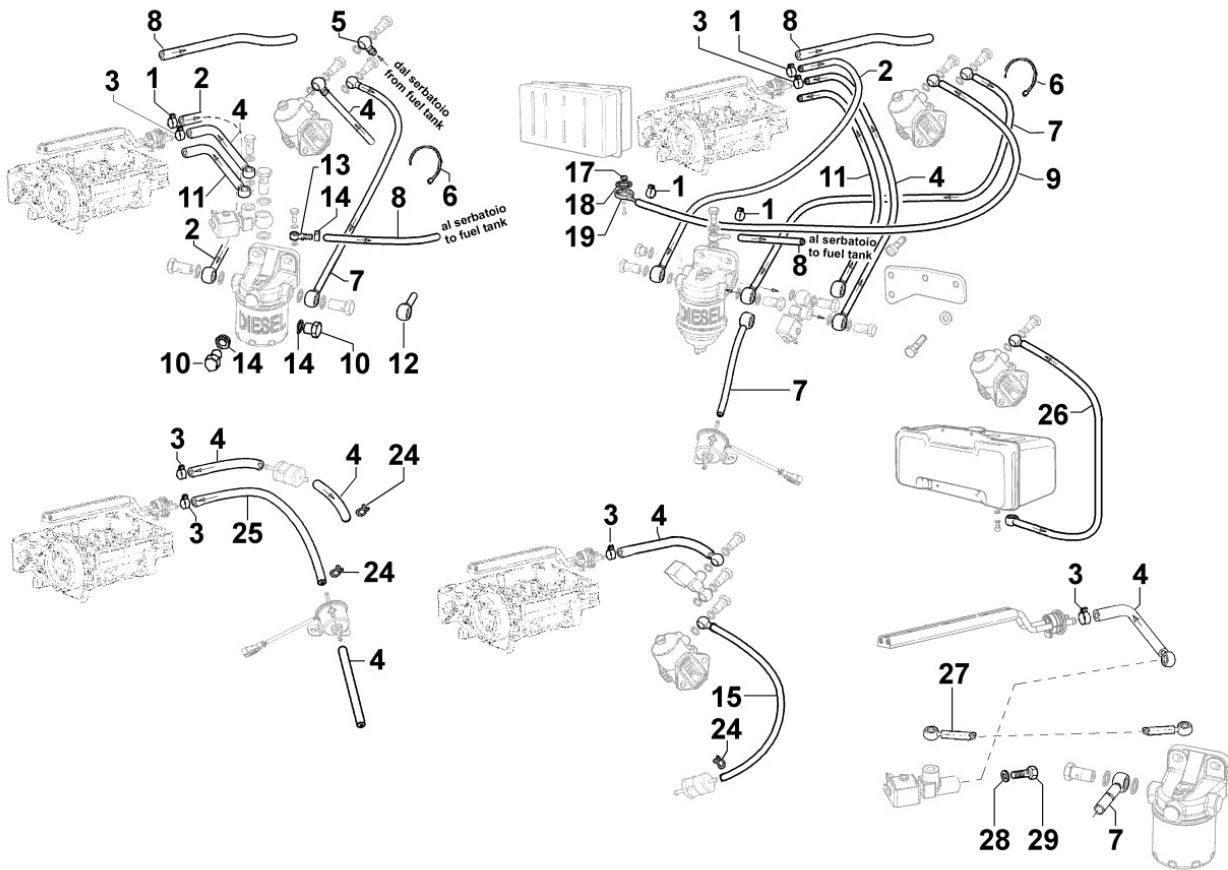

8064320990 - FUEL LINES

Pos	Kit	Included In	Code	Description	Qty	Old Code	Tech. Info
1			ED0036300500-S	CLAMP TYPE CLIC D.9-11 55	1		
3			ED0036302170-S	CLAMP CLIC110 11.5-13.5	1		
4			ED0093758590-S	FUEL TUBE	1		
5			ED0072701380-S	BANJO D.10	1		
6			ED0024710060-S	NYLON COLLAR	4		
7			ED0093758530-S	FUEL HOSE 10/14 6X12 L=1000	1		
8			ED0093761160-S	FUEL TUBE	1