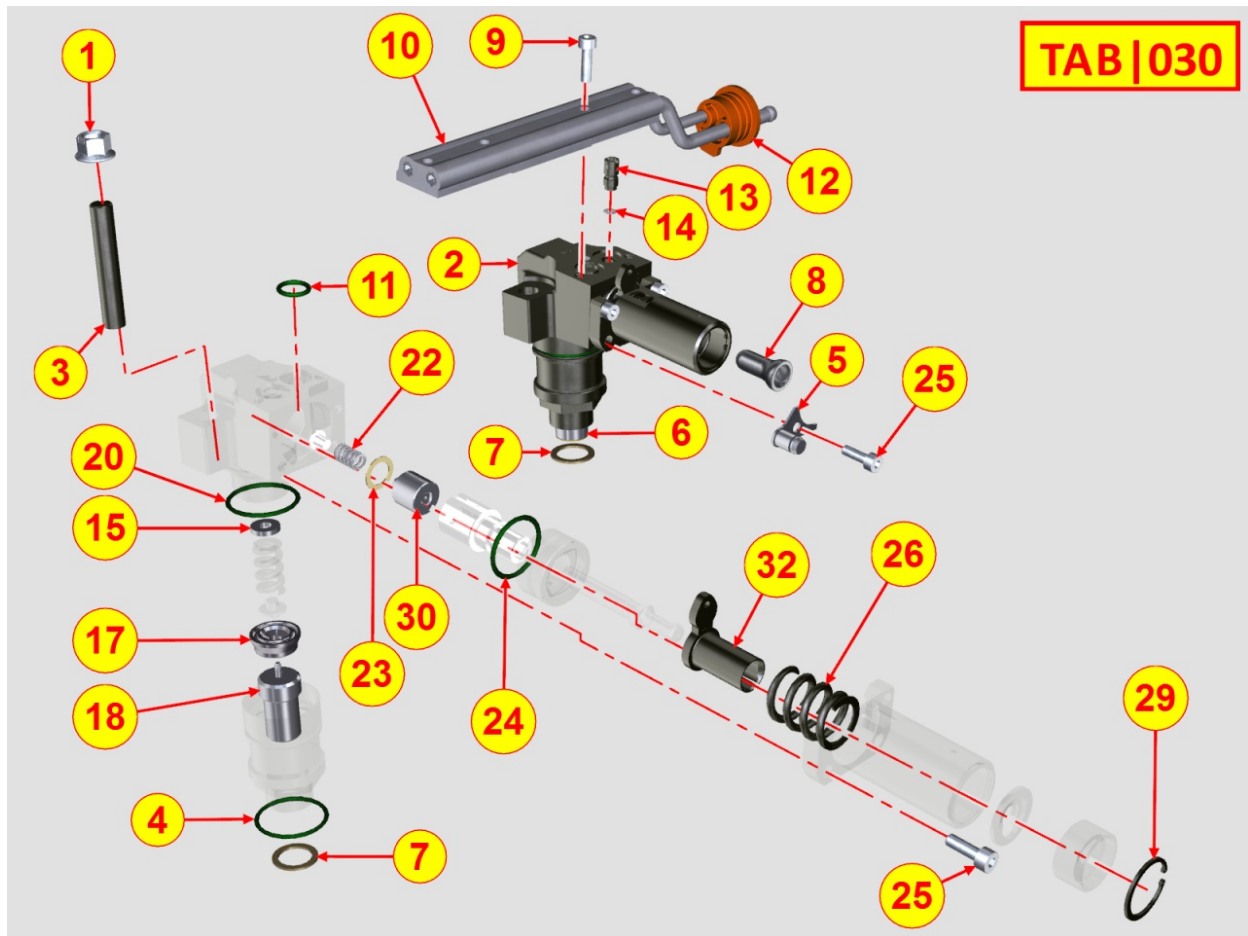

8030320070 - INJECTION SYSTEM

Pos	Kit	Included In	Code	Description	Qty	Old Code	Tech. Info
1			ED0032401640-S	NUT	4		
2	A		ED0065902900-S	UNIT PUMP INJECTOR	2		⚠
3			ED0067802030-S	Stud M8X30 Fixing Unit Injector Pump	4		
4			ED0012002130-S	ANELLO OR 2106 - 26,70 X 1,78	2/3/4		
5			ED0063707960-S	OVERFUEL SPRING ASSEMBLY PLATE	1		⚠
6				802132...0			
7			ED0046700820-S	COPPER WASHER 14X19X1	2		
8				803532...0			
9			ED0097303130-S	SOCKET HEAD SCREW M4X16 DIN 7984-12.9	4		⚠
10	B		ED0093759930-S	COMMON RAIL FOCS 2C	1		⚠
11			ED0012002860-S	ANELLO OR 9,25 X 1,78	2		⚠
12		(B)	ED0047500140-S	GASKET FOR FUEL TUBE COMPLETE	1		⚠
13		(A)	ED0096800410-S	REL. VALVE	2/3/4		
14		(A)	ED0047600380-S	GASKET	2/3/4		
15		(A)	ED0083351420-S	SPACER	1		⚠
17		(A)	ED0035272200-S	SPACER	2/3/4		
18		(A)	ED0065314360-S	NOZZLE	2/3/4		⚠
20		(A)	ED0012002870-S	ANELLO OR 25,12 X 1,78	2/3/4		
22		(A)	ED0058012740-S	SPRING	2/3/4		
23		(A)	ED0047600150-S	GASKET	2/3/4		
24		(A)	ED0012002770-S	O RING	2/3/4		
25		(A)		KDISC.	4to12	ED0097302060-S	
26		(A)	ED0057551130-S	SPRING	2/3/4		
29		(A)	ED0012410090-S	SNAP RING	2/3/4		
30		(A)	ED0096721070-S	DELI. VALVE	2/3/4