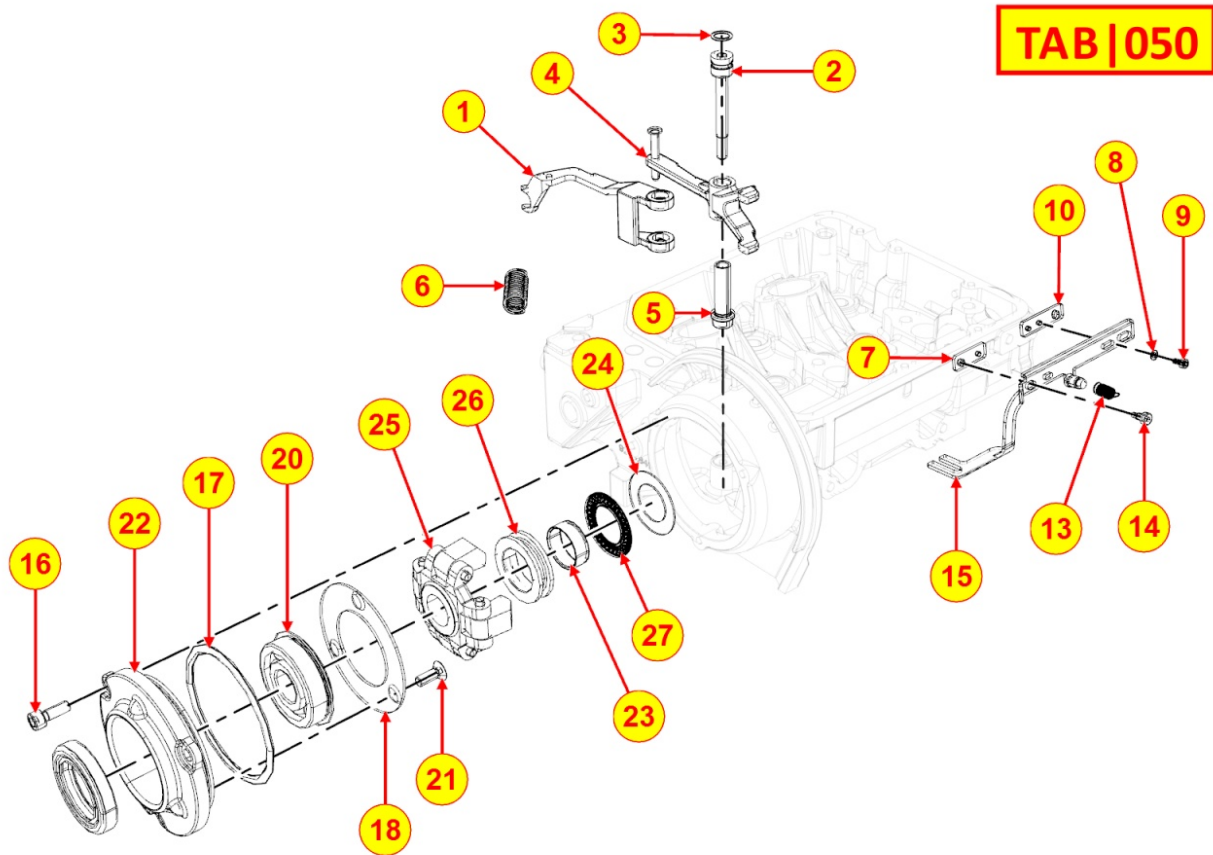

8050320530 - SPEED GOVERNOR

Pos	Kit	Included In	Code	Description	Qty	Old Code	Tech. Info
1	B		ED0048963600-S	LEVER ASSEMBLY	1		⚠
2		(B)	ED0061101010-S	REGULATOR LEVERS JURNAL	1		⚠
3		(B)	ED0012000370-S	O-RING 110	1		
4		(B)		POS. 1	1		
5		(B)	ED0019540200-S	SLEEVE	1		⚠
6			ED0056554180-S	GOVERNOR SPRING (2400-2600 HEAVY MASS) (	1		⚠
7		(D) (E)	ED0063200710-S	PIASTRINA DI REGISTRO X ASTA	1		⚠
8		(D)	ED0076260370-S	RONDELLA PIANA 3,2X6X0,6	2/4/6		
9		(D)	ED0097320960-S	VITE TCEI M3X6 UNI5931 12.9	2		
10		(D) (E)		KDISC.	1	ED0063200730-S	
13			ED0056552570-S	EXTRAFUEL SPRING	1		⚠
14			ED0098652020-S	SPECIAL SCREW FOR PUMP RACK	2		
15	E		ED0013801030-S	INJECTION PUMP CONNECTING ROD	1		⚠
16			ED0097300100-S	SOC HEAD CAP SCR M6X16L STEEL	3		
17		(A)	ED0012020370-S	*O-RING 3281-GOMMA SILIC-	1		
18		(A)	ED0062751660-S	SPEED GOVERNOR RETAINER PLATE	1		
19		(A)	ED0012133030-S	Oil seal 52X35X9	1		
20		(A)	ED0030010660-S	BALL BEARING 6304 NR radiale rig	1		
21			ED0098001620-S	SOC HEAD SCREW M6X16 DRILOC 10.9	3		
22	A		ED0026902940-S	*SPEED GOVERNOR COVER	1		
23		(C)	ED0015850850-S	Du bush Dia 25x28x10	1		
24			ED0073520630-S	TRUST WASHER AS25X42X1	1		
25			ED0088050480-S	SPEED GOVERNOR SUPPORT ASSY	1		
26	C		ED0054012500-S	SLEEVE	1		
27			ED0031101650-S	TRUST NEEDLE BEARING AXK2542	1