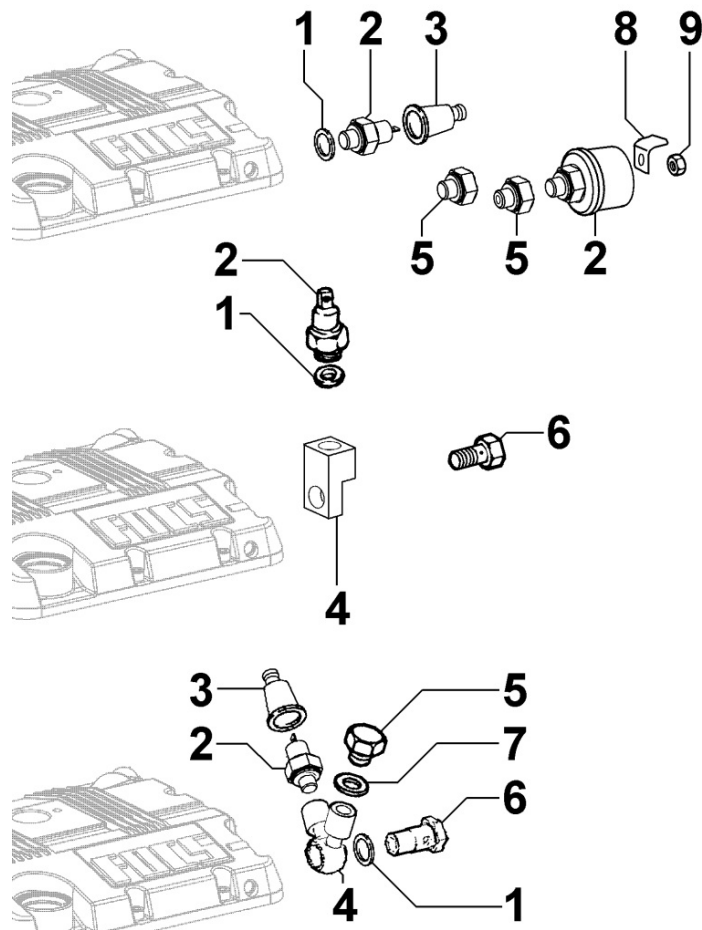

8102320300 - OIL PRESSURE SWITCH

Pos	Kit	Included In	Code	Description	Qty	Old Code	Tech. Info
1			ED0046700600-S	COPPER WASHER	1		
2			ED0067450970-S	0.4BAR SEAL. OIL PRESS. SWITCH	1		
3			ED0064910130-S	GROMMET	1