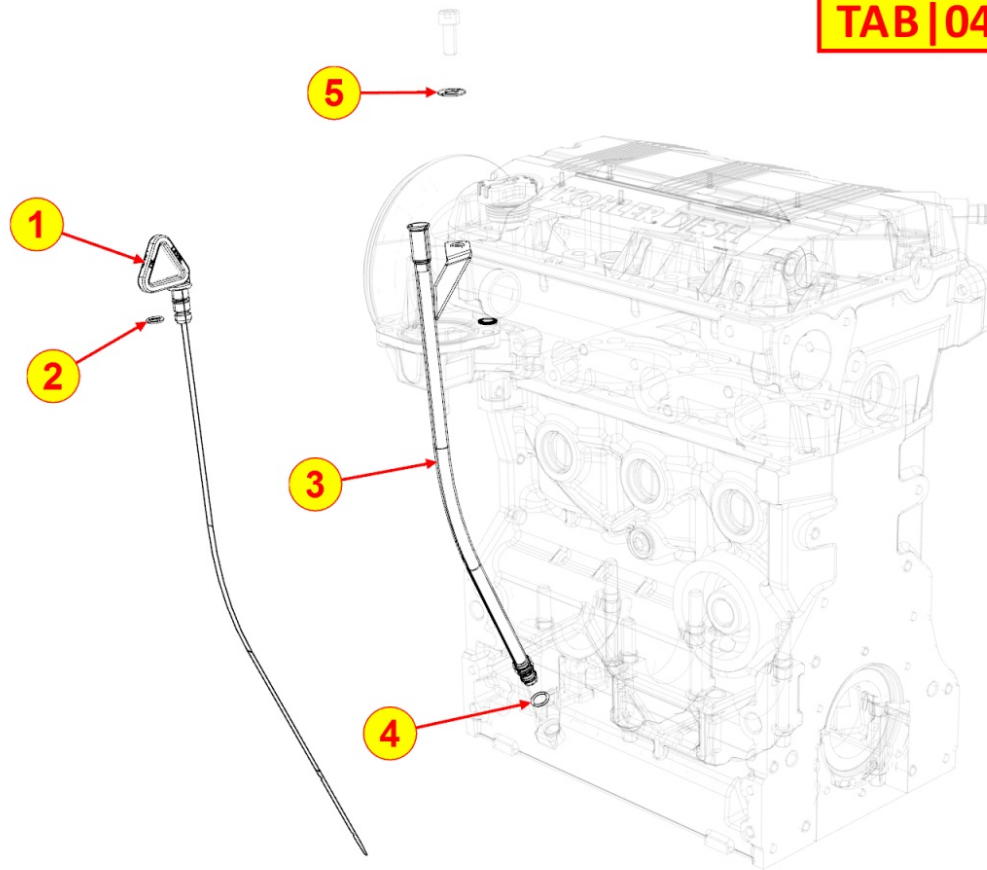

8043320530 - OIL DIPSTICK

TAB | 043

Pos	Kit	Included In	Code	Description	Qty	Old Code	Tech. Info
1	A		KDISC.		1	ED0014003090-S	
3			ED0093300860-S	PIPE FOR OIL DIPSTICK ON HEAD	1		
4		(A)	ED0012000340-S	O-RING 2025 6.07 x 1.78"	2		
5			ED0057150890-S	WASHER	1