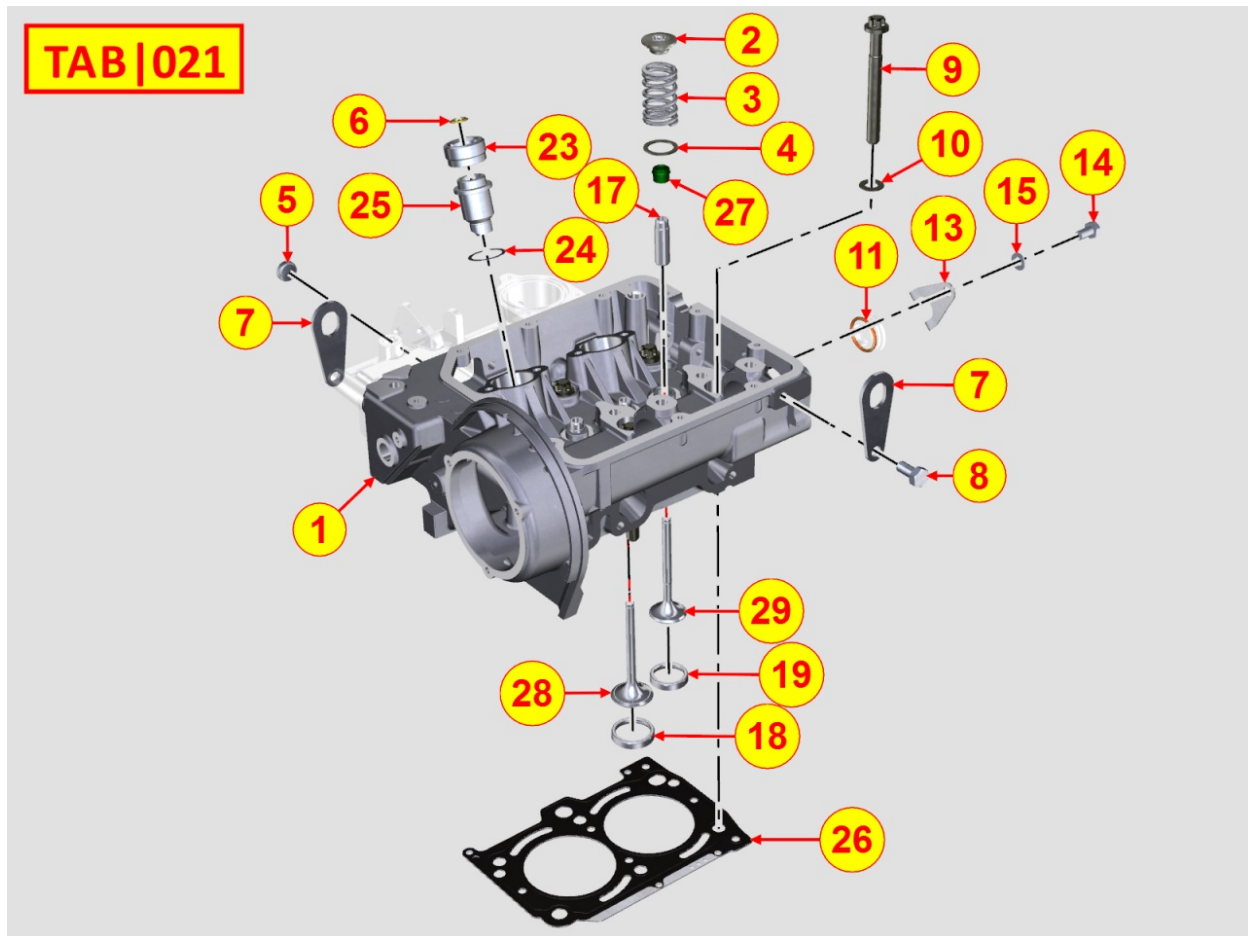

8021320490 - CYLINDER HEAD

Pos	Kit	Included In	Code	Description	Qty	Old Code	Tech. Info
1	B		ED0092007070-S	TESTA MOTORE COMPLETA LDW702 PREMONTATA	1		
2		(B)		803632...0	4/6/B*		
3		(B)		803632...0	4/6/B*		
4		(B)		803632...0	4/6/B*		
5		(A) (B)	ED0089900470-S	Shutter cap D18	1		
6			ED0059890070-S	SPARK ARRESTOR 2.430.190.002	2		
7			ED0085459390-S	LIFTING BRACKET	2		
8			ED0017700020-S	HEX.HEAD.SCR.M8X16-5739-	1		
9			ED0098202220-S	TORX BOLT M10X90 FOCS+	6		⚠
10			ED0076251300-S	WASHER D19/10.2 1.0 THK	6		
11		(B)	ED0012000810-S	OR 3100 D2000	1		⚠
12				807932...0	1		
13		(B)	ED0055700190-S	RETAINER	1		⚠
14		(B)	ED0017701270-S	SCREW	1		
15		(B)	ED0076250100-S	WASHER D.8X15X1,5	1		
17		(A) (B)	ED0048452000-S	VALVE GUIDE	4		⚠
18		(A) (B)	ED0080002280-S	VALVE SEAT	2		
19		(A) (B)	ED0080002290-S	VALVE SEAT	2		
23			ED0041300960-S	PRECHAMBER LOCKING NUT	2		
24			ED0035275170-S	PRECHAMBER SPACER	6		
25			ED0067250700-S	COMBUSTION PRECHAMBER	2		
26			ED0047308260-S	HEAD GASKET 702/P 1.41-1.49	1		
26			ED0047308270-S	HEAD GASKET 702/P 1.51-1.59	1		
26			ED0047308280-S	HEAD GASKET 702/P 1.61-1.69	1		
27		(B)		803632...0	4/6/B*