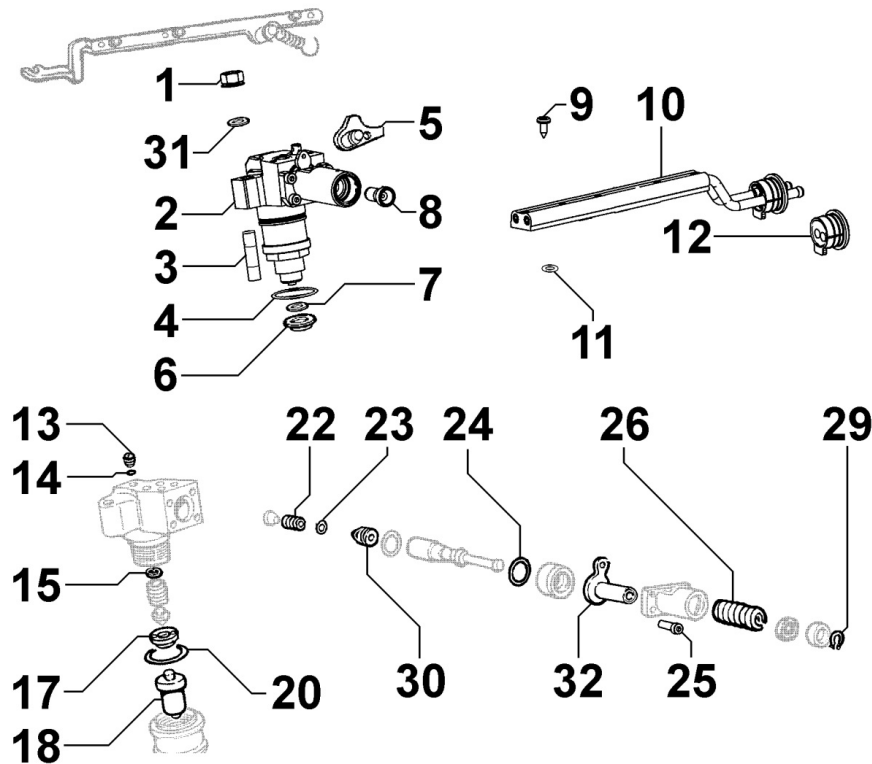

8030320080 - INJECTION SYSTEM

Pos	Kit	Included In	Code	Description	Qty	Old Code	Tech. Info
1			ED0032401640-S	HEX.NUT	6		
2	(A)		ED0065902900-S	INJ.PUMP	3		⚠
3			ED0067802030-S	M8X30 PDM PUMP FIXING STUD	6		
4			ED0012002130-S	O RING	2/3/4		
5			ED0063703310-S	PLATE	1		⚠
6				802132...0			
7			ED0046700820-S	GASKET	3		
8				803532...0			
9			ED0097303130-S	SCREW	6		⚠
10	(B)		ED0093759950-S	FUEL TUBE	1		
11			ED0012002860-S	O-Ring	2		⚠
12		(B)	ED0047500140-S	GASKET	1		⚠
13		(A)	ED0096800410-S	REL.VALVE	2/3/4		
14		(A)	ED0047600380-S	GASKET	2/3/4		
15		(A)	ED0083351420-S	SPACER	1		⚠
15		(A)	ED0083351440-S	SHIM	1		⚠
15		(A)	ED0083351450-S	SHIM	1		⚠
15		(A)	ED0083351460-S	SHIM	1		⚠
15		(A)	ED0083351470-S	SHIM	1		⚠
15		(A)	ED0083351480-S	SHIM	1		⚠
15		(A)	ED0083351490-S	SHIM	1		⚠
15		(A)	ED0083351500-S	SHIM	1		⚠
15		(A)	ED0083351510-S	SHIM	1		⚠