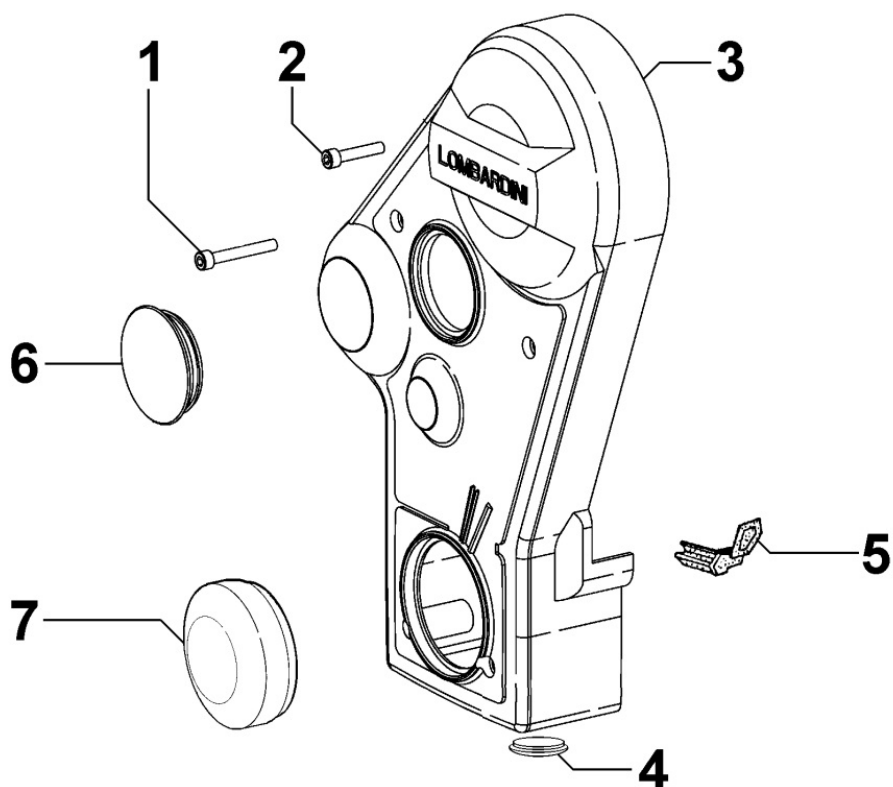

8171320130 - BELT GUARD

Pos	Kit	Included In	Code	Description	Qty	Old Code	Tech. Info
1			ED0097300150-S	SCREW	1		
2			ED0097320160-S	CAPSCREW	4		
3			ED0069277070-S	GUARD	1		
4			ED0090000780-S	CAP	1		
6			ED0090001340-S	PLUG	1		
7			ED0090001610-S	CAP	1