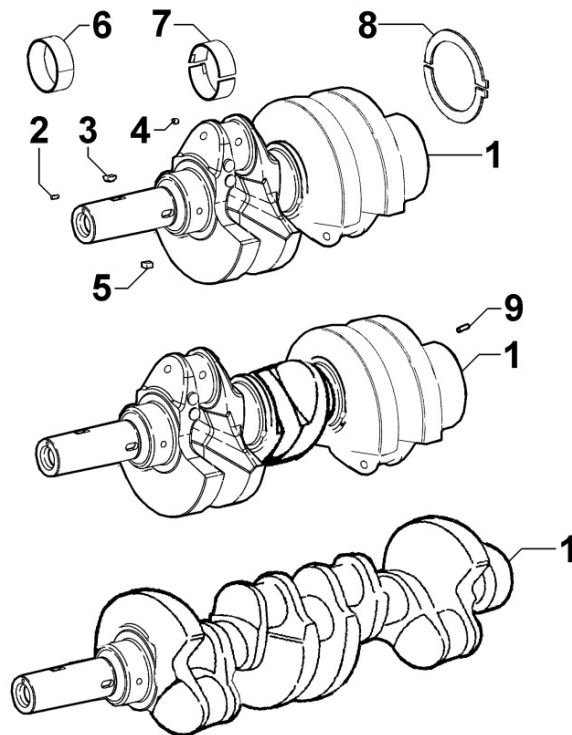

8010320060 - CRANKSHAFT

Pos	Kit	Included In	Code	Description	Qty	Old Code	Tech. Info
1	(A)		ED0010511050-S	CRANKSHAFT	1		
2		(A)	ED0084300040-S	PIN	1		
3		(A)	ED0022801190-S	KEY	1		
4		(A)	ED0090801320-S	CAP	3		
5		(A)	ED0022801490-S	KEY	1		
6		(A)		802032...0	2/3/4/5		
7		(A)		801132...0	2/3/4		
8		(A)		802032...0	2