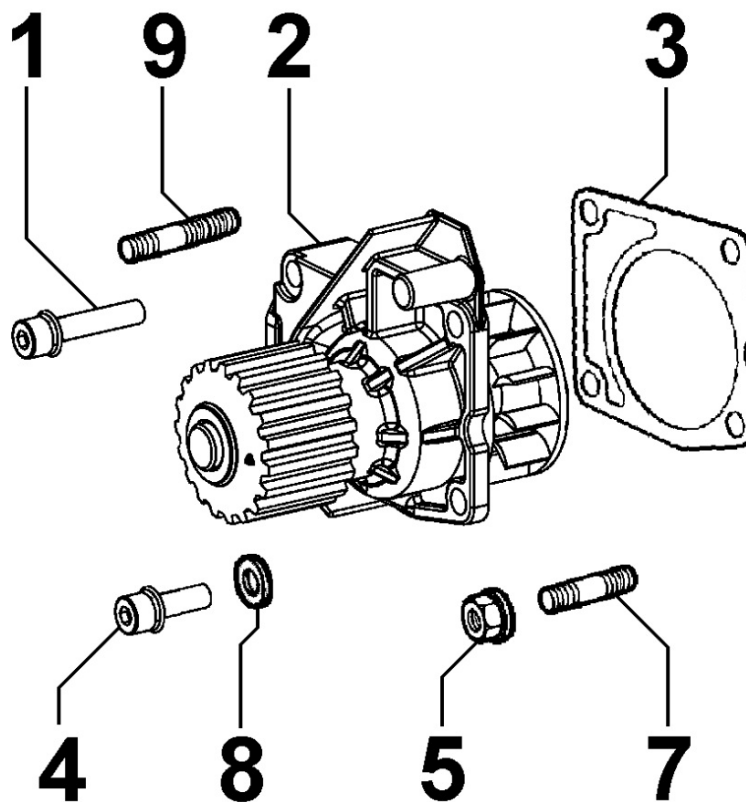

8077320010 - WATER PUMP

Pos	Kit	Included In	Code	Description	Qty	Old Code	Tech. Info
1			ED0017701780-S	SCREW	2		
2			ED0065844380-S	WATER PUMP	1		
3			ED0045802150-S	GASKET (RPLS. ED4580-083-S)	1		
4			ED0017701600-S	BOLT	2