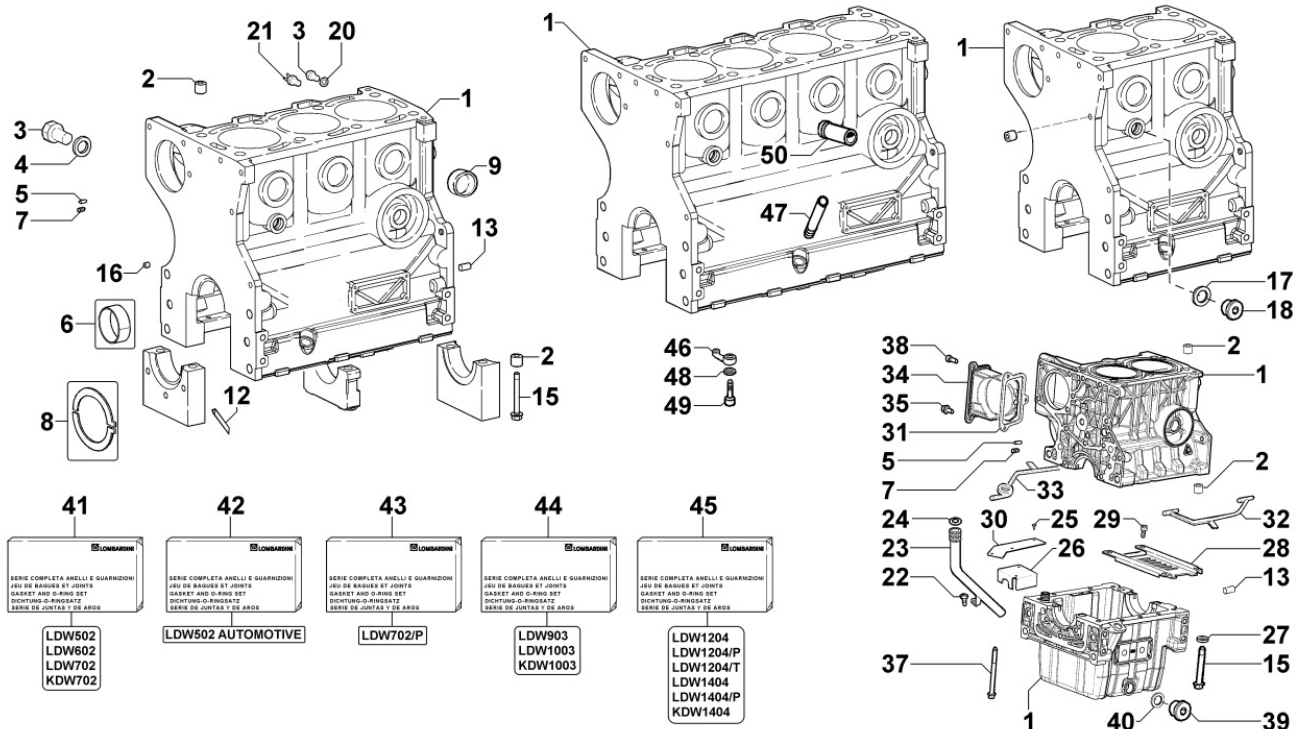

8020320610 - CRANKCASE

Pos	Kit	Included In	Code	Description	Qty	Old Code	Tech. Info
1	(A)		ED0015112710-S	Crankcase	1		
2		(A)	ED0019701400-S	SLEEVE	2		▲
3			ED0089650480-S	CAP	1		
4			ED0046700600-S	C.GASKET	1		▲
5			ED0084301050-S	TAPER PIN	1		
6			ED0016111930-S	BEARING STD.	3/4/5		▲
6			ED0016111940-S	BEAR.-0.25	3/4/5		▲
6			ED0016111950-S	BEAR.-0.50	3/4/5		▲
8			ED0012571580-S	THRUST BEARING	2		▲
8			ED0012571590-S	THRUST BEARING +0.1	2		▲
8			ED0012571600-S	THRUST BEARING +0.2	2		▲
9		(A)	ED0089900220-S	CAP	4		▲
12		(A)	ED0044000540-S	GASKET	4		▲
13			ED0084001080-S	PARAL.PIN	2		
15		(A)	ED0098201200-S	SCREW	8		
16		(A)	ED0090801820-S	SCREW	1		
17			ED0046700190-S	GASKET	1		
18		(A)	ED0090400310-S	CAP	1		▲
20			ED0046700590-S	C.GASKET	1		
41			ED0082051070-S	SET	1		▲
42			ED0082051230-S	SERIE BASSA FOCS2/SET D	1		▲
43			ED0082051270-S	S.GUARNIZIONI/GASKET SET	1		▲
44			ED0082051090-S	CRANKCASE GASKET SET	1		▲
45			ED0082051110-S	CRANKCASE GASKET SET	1		▲