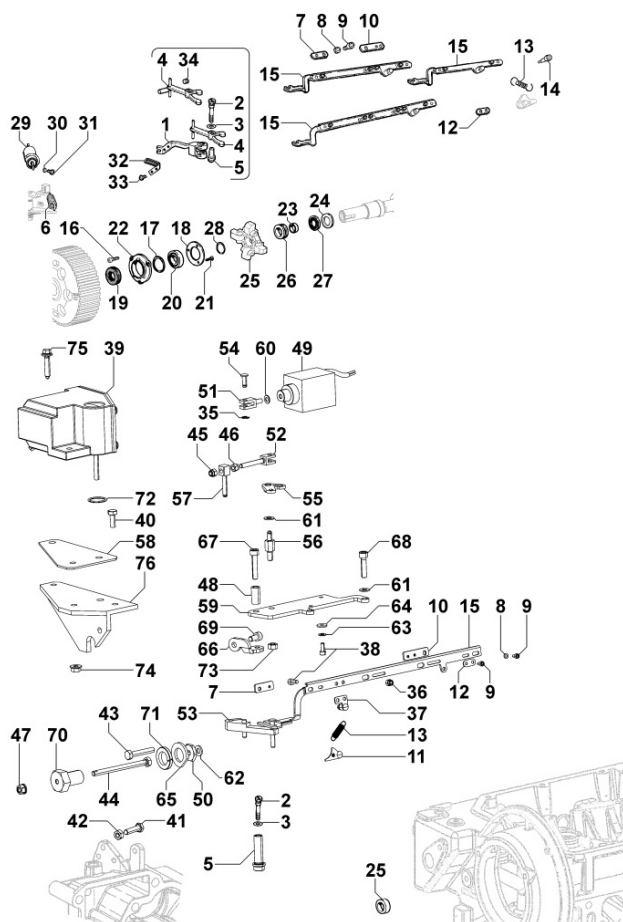

8050320540 - SPEED GOVERNOR

Pos	Kit	Included In	Code	Description	Qty	Old Code	Tech. Info
1	(B)		ED0048963600-S	LEVER ASSEMBLY	1		
2		(B)	ED0061101010-S	PIN	1		
3		(B)	ED0012000370-S	O RING	1		
4		(B)		POS. 1	1		
5		(B)	ED0019540200-S	SLEEVE	1		
6			ED0056551850-S	SPRING	1		
7		(D) (E)	ED0063200710-S	PIASTRINA DI REGISTRO X ASTA	1		
8		(D)	ED0076260370-S	TABWASHER	2/4/6		
9		(D)	ED0097320960-S	SCREW	4		
12		(D)	ED0062751270-S	PLATELET FOR LOCKING	1		
13			ED0056552570-S	SPRING	1		
14			ED0098652020-S	SCREW	3		
15	(E)		ED0013801040-S	UNIONLINK	1		
16			ED0097300100-S	SCREW	3		
17		(A)	ED0012020370-S	RING	1		
18		(A)	ED0062751660-S	PLATE	1		
19		(A)	ED0012133030-S	SEAL RING	1		
20		(A)	ED0030010660-S	BEARING	1		
21			ED0098001620-S	VITE/SCREW	10		
22	(A)		ED0026902940-S	HOUS.COVER	1		
23		(C)	ED0015850850-S	NDL.BEAR.	1		
24			ED0073520630-S	THRUSTWASHER	1		
25			ED0088050480-S	SUPPORT	1		
26	(C)		ED0054012500-S	COUPLING	1		
27			ED0031101650-S	BEARING AXK2542	1