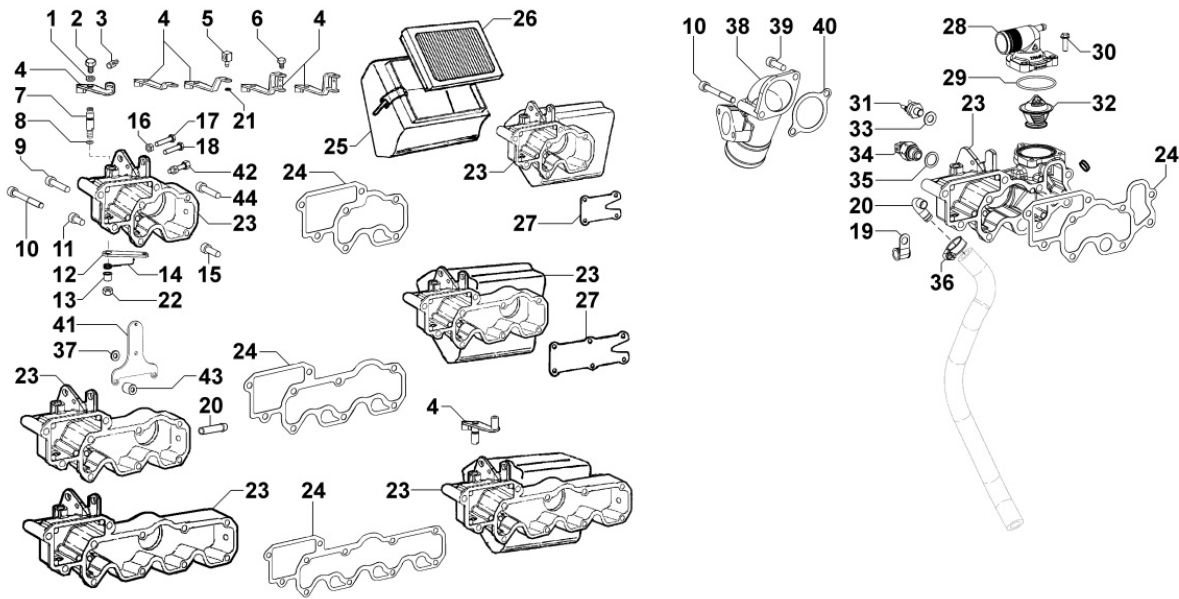

8080321260 - AIR INLET MANIFOLD / AIR FILTER

Pos	Kit	Included In	Code	Description	Qty	Old Code	Tech. Info
1			ED0076252850-S	WASHER D.5,3 x D14x1	1		
2			ED0017550010-S	BOLT	1		
3			ED0058301190-S	CONNECTOR	1		
4			ED0052013390-S	LEVER	1		⚠
7			ED0061405500-S	PIN FOR THROTTLE	1		⚠
8		(B)	ED0012000520-S	O RING	1		⚠
10			ED0097300350-S	ALLEN SCREW	1		
11			ED0097320640-S	SCREW	3		
12		(B)	ED0052006740-S	LEVER	1		
13		(B)	ED0019570140-S	SLEEVE	1		
14		(B)	ED0056600650-S	SPRING	1		⚠
15			ED0097300320-S	SCREW	4		
16		(B)	ED0032400080-S	HEX.NUT	2		
18		(B)	ED0017600290-S	BOLT	2		
20		(A) (B)	ED0095991570-S	PIPE R9599-116	1		
22			ED0032030500-S	NUT	1		
23	(A)		ED0024862660-S	MANIFOLD	1		
24			ED0044200810-S	GASKET	1		
39			ED0097320630-S	CAPSCREW	1