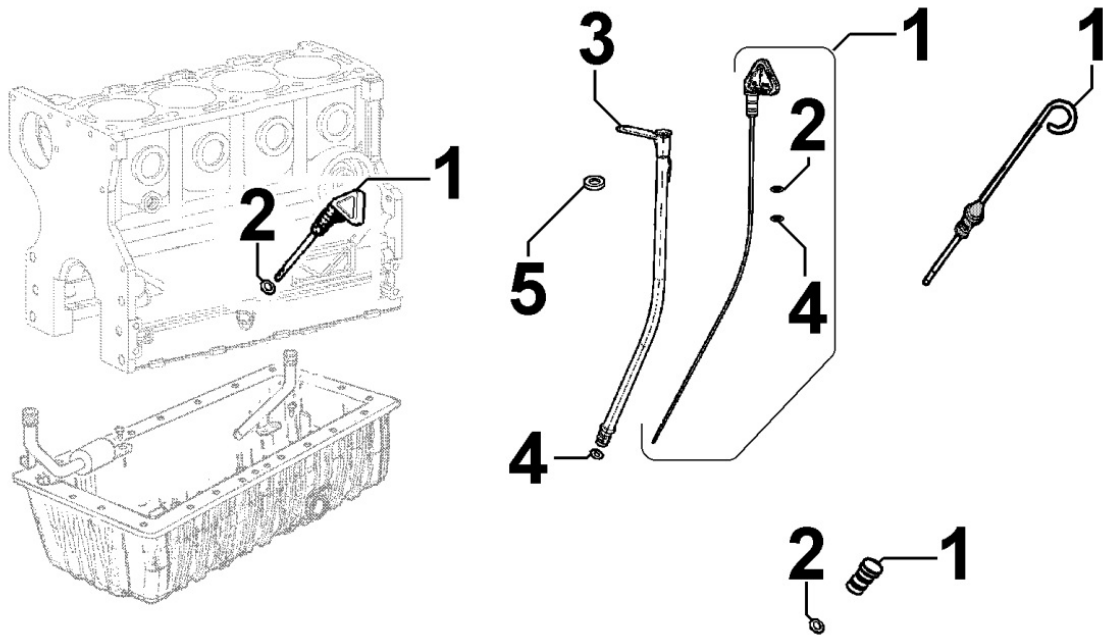

8043320280 - OIL DIPSTICK

Pos	Kit	Included In	Code	Description	Qty	Old Code	Tech. Info
1	(A)		ED0014003410-S	DIPSTICK	1		
2		(A)	ED0012003280-S	O RING	2		
3			ED0093300920-S	TUBE	1		
4			ED0012000010-S	O RING	1