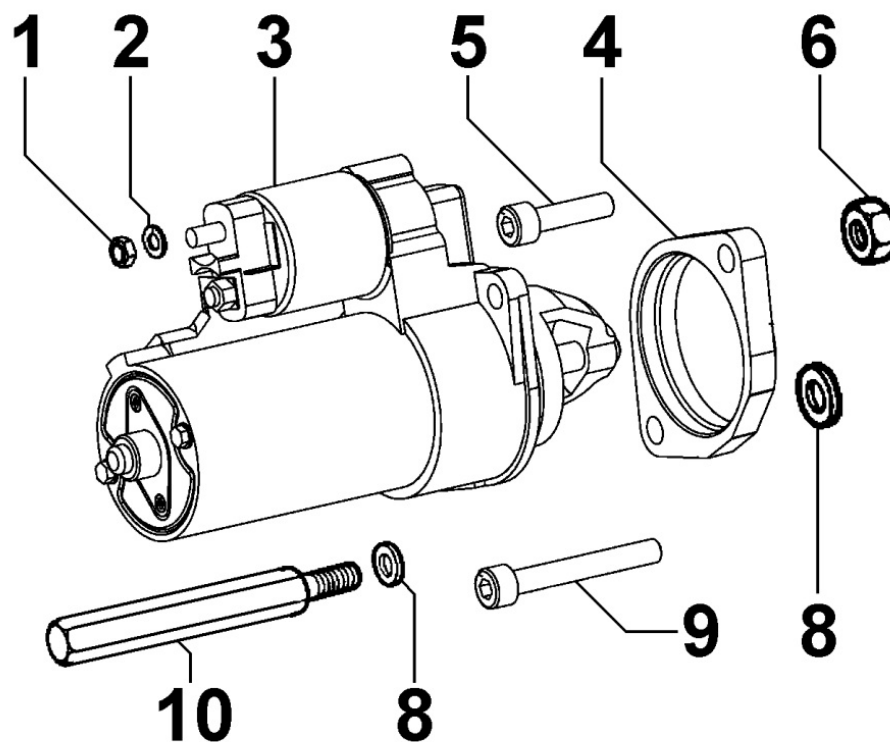

8101320090 - STARTING MOTOR

Pos	Kit	Included In	Code	Description	Qty	Old Code	Tech. Info
1			ED0032400200-S	NUT	1		
2			ED0075650070-S	SP.WASHER	1		
3			ED0058402240-S	STA.MOTOR	1		
4			ED0038100240-S	FLANGE	1		
9			ED0097320370-S	CAPSCREW	2