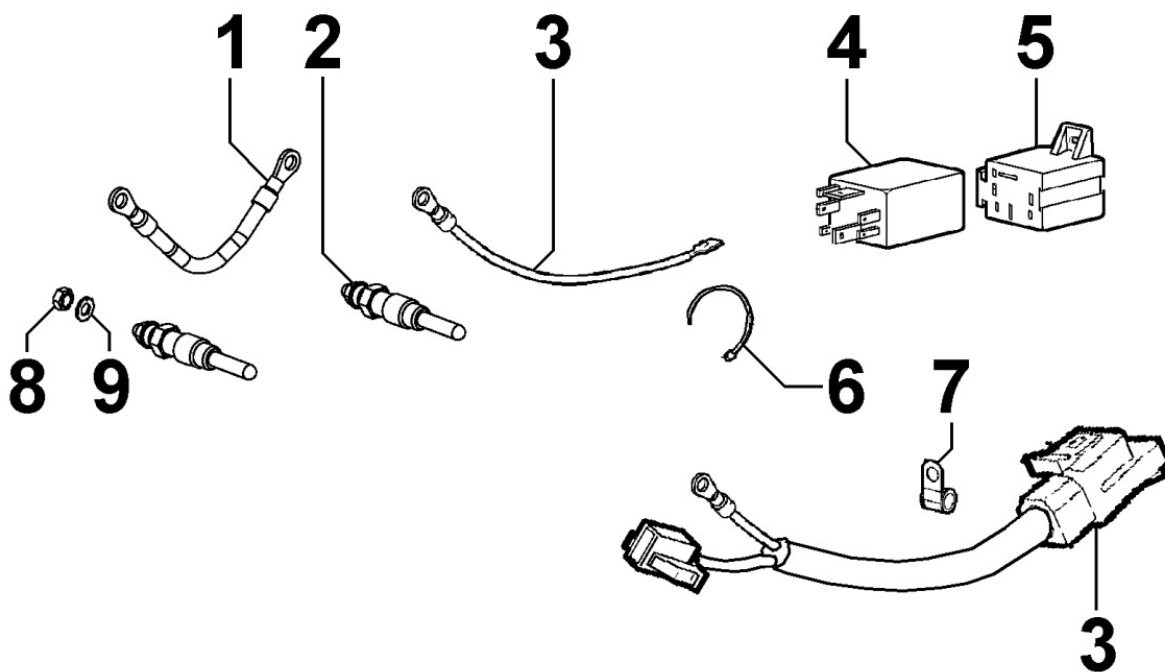

8106320270 - GLOW PLUGS / CONTROL UNIT

Pos	Kit	Included In	Code	Description	Qty	Old Code	Tech. Info
1			ED0021855480-S	CABLE	2		
2			ED0021000890-S	GLOW PLUG	3	ED0021000980-S	⚠
3			ED0021858670-S	CABLE	1		⚠
4			ED0021931340-S	ELECTR. DEVICE	1		
5			ED0058301610-S	CONNECTOR	1		
6			ED0024710190-S	COLLAR	1