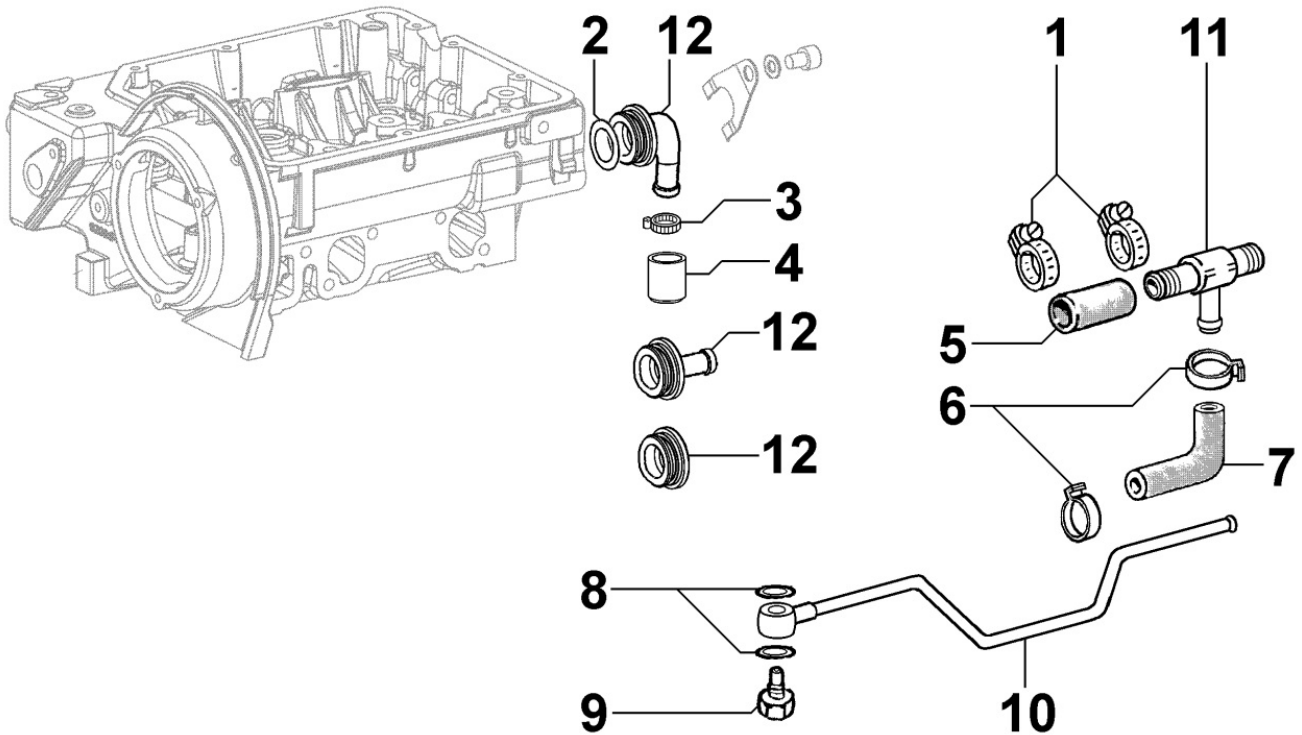

8079320040 - FITTING FOR CAB HEATING

Pos	Kit	Included In	Code	Description	Qty	Old Code	Tech. Info
12			ED0090650070-S	CAP	1