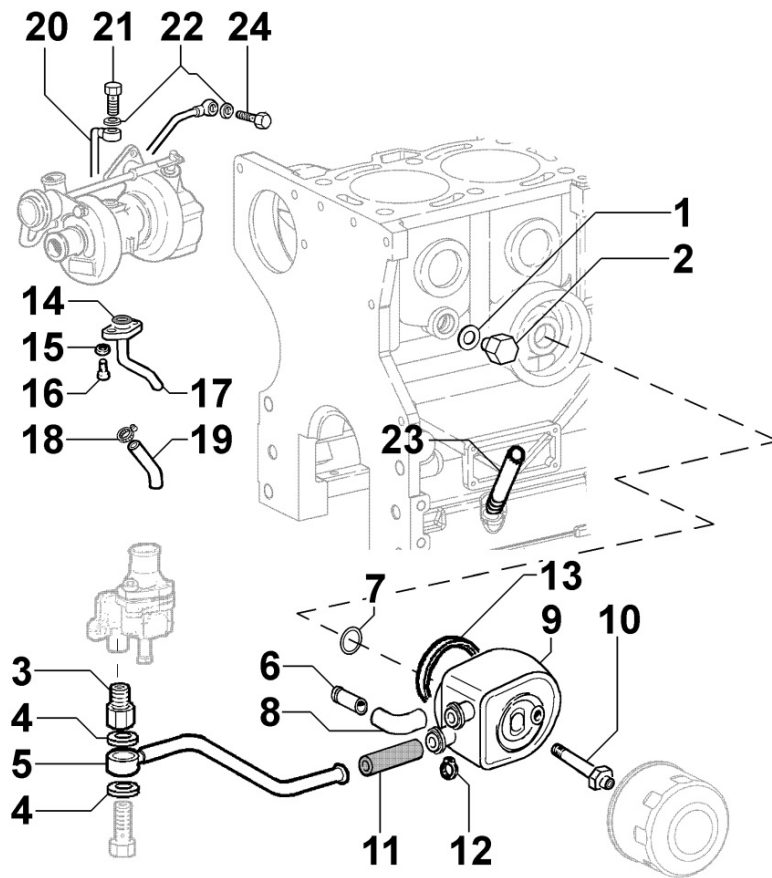

8047320150 - OIL COOLER

Pos	Kit	Included In	Code	Description	Qty	Old Code	Tech. Info
1			ED0046700190-S	GASKET	1		
2			ED0090400310-S	CAP	1