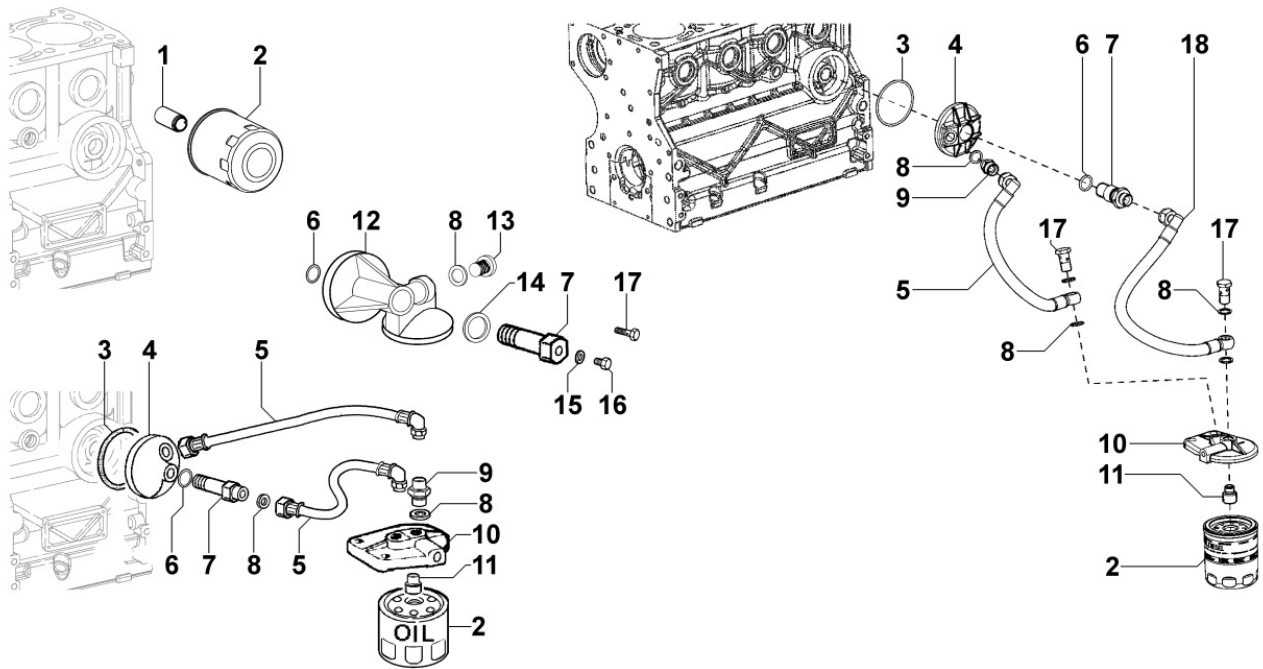

8042320590 - OIL FILTER

Pos	Kit	Included In	Code	Description	Qty	Old Code	Tech. Info
2			ED0021751310-S	CARTRIDGE	1	ED0021751020-S	
3			ED0012020360-S	RING	1		
4			ED0038551350-S	FLANGE	1		
5			ED0094853690-S	OIL TUBE	2		
6			ED0012000420-S	O RING	1		
7			ED0072650360-S	UNION	1		
8			ED0046700610-S	C.GASKET	5		
9			ED0059530480-S	FITTING	1		
10			ED0048963200-S	FILTER HEAD, SPIN ON	1		
11			ED0073302780-S	UNION	1		
17			ED0019011550-S	BOLT	2