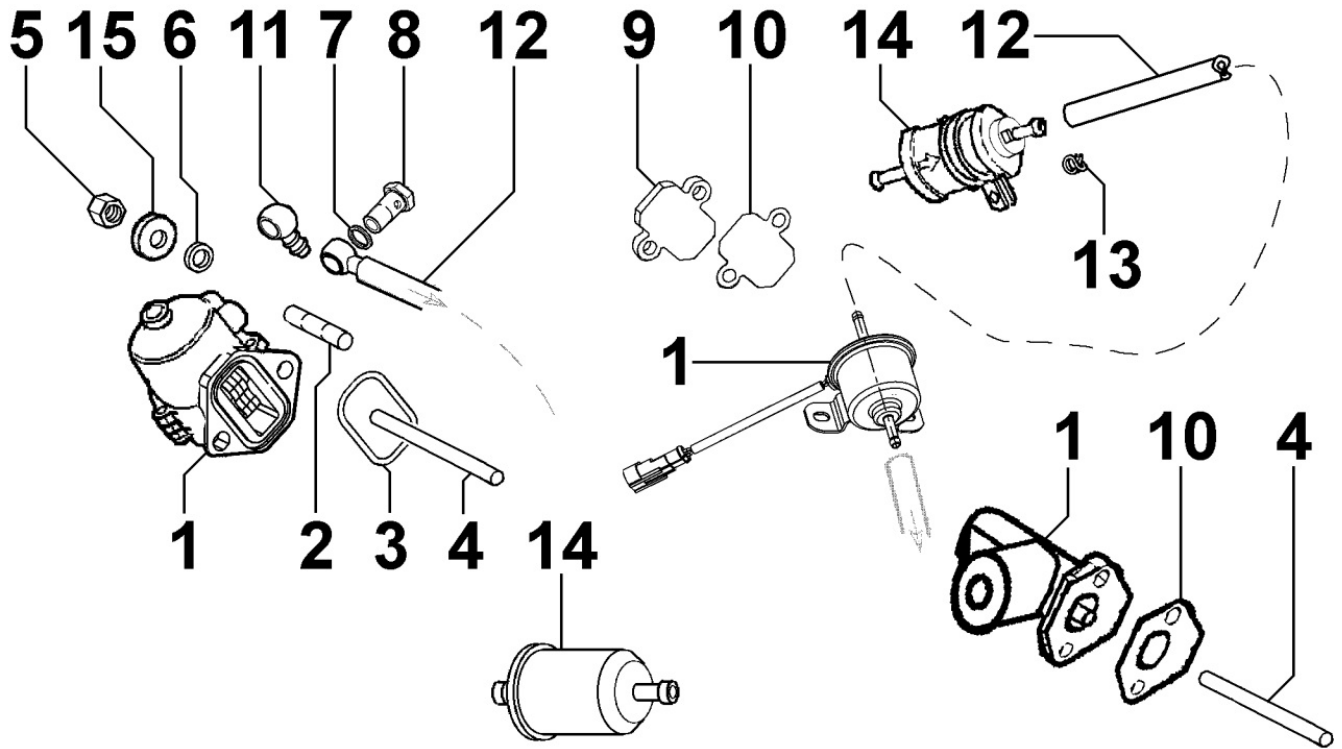

8062320390 - FUEL FEED PUMP

Pos	Kit	Included In	Code	Description	Qty	Old Code	Tech. Info
1			ED0065851510-S	FUEL FEED PUMP FOCS	1		
2			ED0067800080-S	STUD	2		
3			ED0012000870-S	O RING	1		
4			ED0072007210-S	DRIVE ROD	1		⚠
5			ED0032401640-S	HEX.NUT	2		
6			ED0075550290-S	WASHER	2		
7			ED0046700590-S	C.GASKET	4		
8			ED0019011930-S	BOLT	2