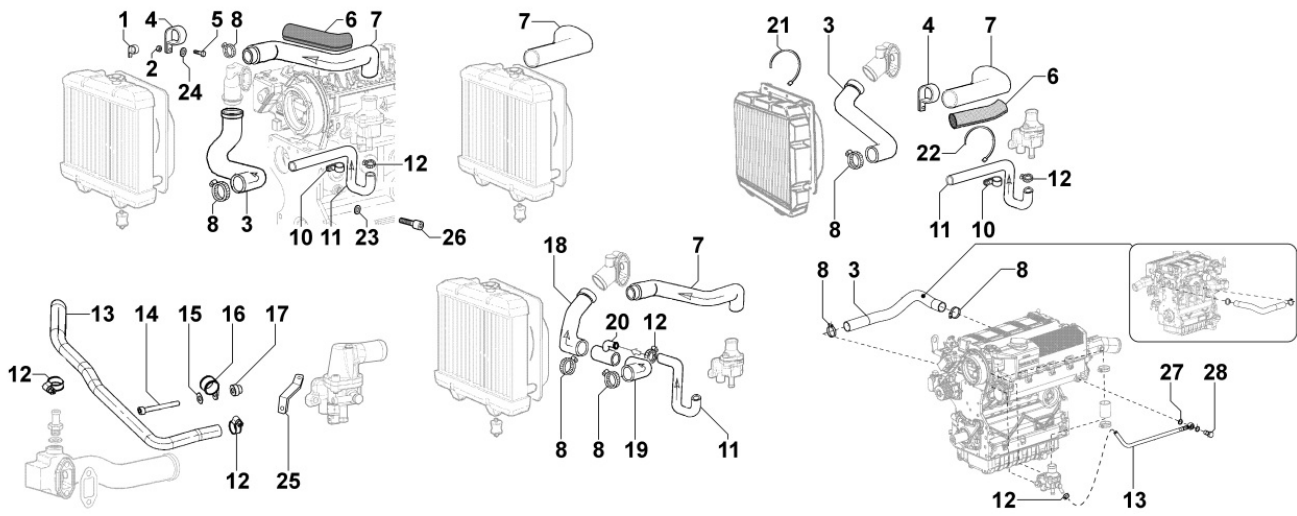

8068320800 - HOSES FOR WATER COOLER

Pos	Kit	Included In	Code	Description	Qty	Old Code	Tech. Info
2			ED0032030500-S	NUT	1		
3			ED0054011950-S	HOSE	1		
4			ED0036301550-S	HOSE CLAMP	1		
5			ED0017600030-S	BOLT	1		
7			ED0054011940-S	HOSE	1		
8			ED0036301460-S	CLAMP	2		
10			ED0036170890-S	CLAMP	1		
11			ED0093050730-S	TUBE WATER	1		
12			ED0036301470-S	CLAMP	1		
24			ED0076260010-S	WASHER	1