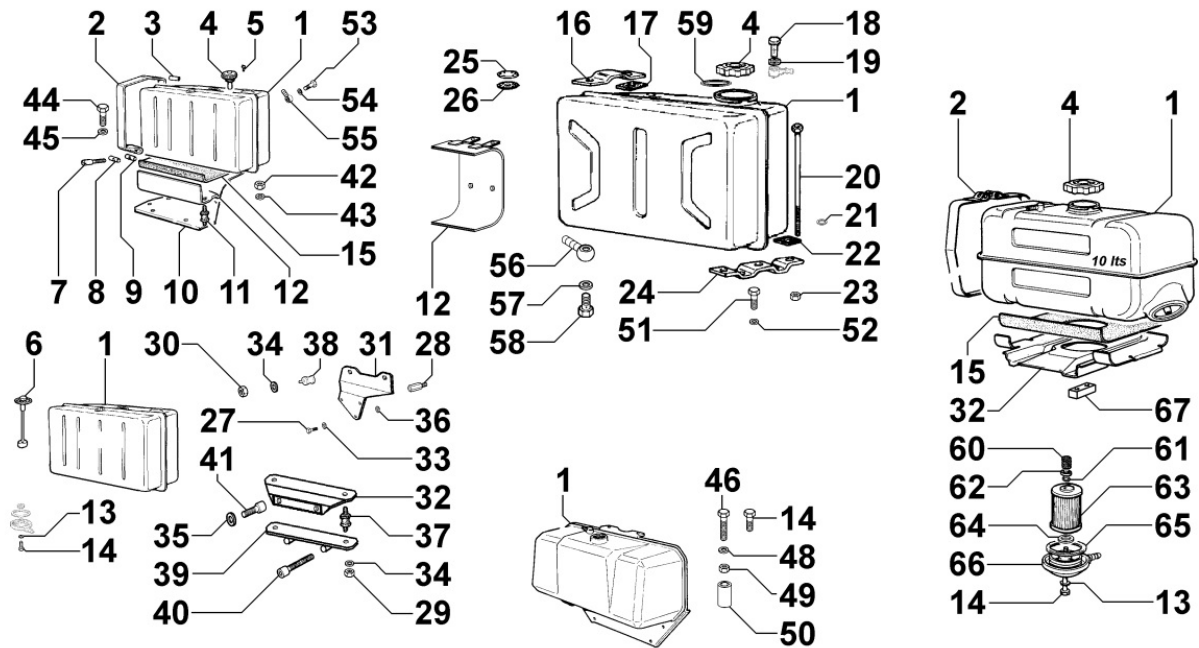

8063320040 - FUEL TANK

Pos	Kit	Included In	Code	Description	Qty	Old Code	Tech. Info
1	(A)		ED0081033080-S	FUEL TANK 29 LITRES	1		
4		(A)	ED0090430920-S	TANK CAP	1		
5		(A)	ED0097610010-S	SEC.SCREW	6		
6			ED0049060080-S	FUEL GAUGE	1		
10			ED0088660320-S	SUPPORTO/BRACKET D	1		
16			ED0088660670-S	SUPPORT	2		
17			ED0047010290-S	GASKET	4		
18			ED0019010450-S	UNION BOLT	1		
19			ED0046700590-S	C.GASKET	2		
20			ED0092450760-S	TIE ROD	4		
21			ED0076251130-S	WASHER	4		
22			ED0047010300-S	GASKET	4		
23			ED0032030750-S	NUT	4		
24			ED0088660660-S	SUPPORT	2		
30			ED0032401640-S	HEX.NUT	8		
36			ED0086350590-S	V.ISOLATOR	4		
51			ED0017800310-S	HEX BOLT M10 X 1.5 X 25 MM	4		
52			ED0075650110-S	LOCK WASHER M10	4