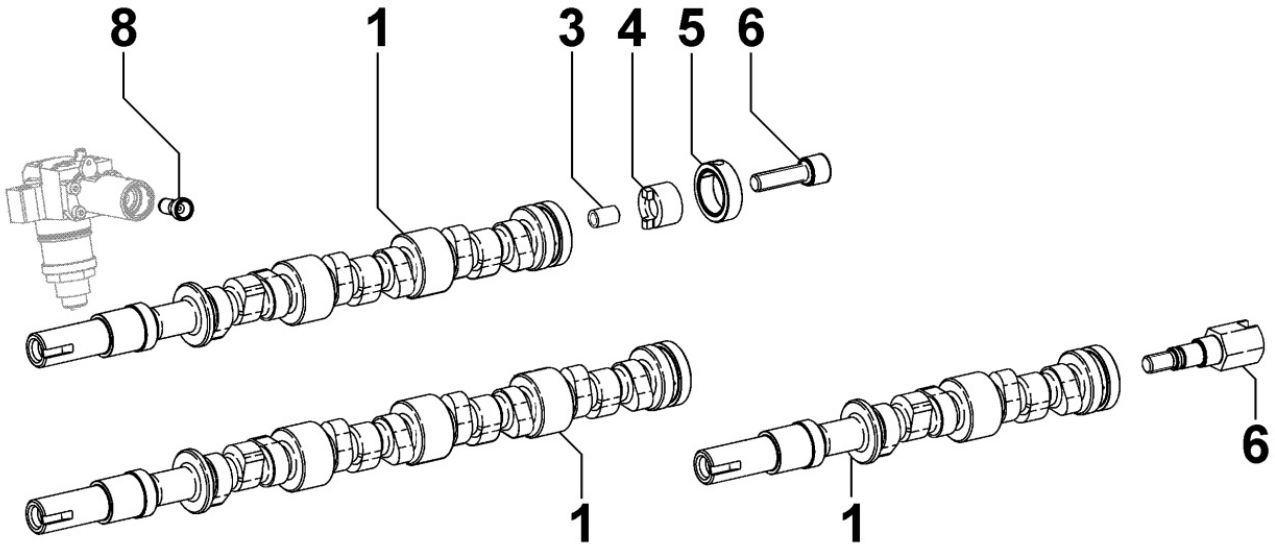

8035320640 - CAMSHAFT

Pos	Kit	Included In	Code	Description	Qty	Old Code	Tech. Info
1			ED0010116320-S	CAMSHAFT	1		
3			ED0019704610-S	SLEEVE	1		▲
4			ED0035800350-S	ECCENTRIC	1		▲
5			ED0019704600-S	SLEEVE	1		▲
6			ED0097303760-S	SCREW	1		▲
8			ED0014101120-S	PUSHROD	3