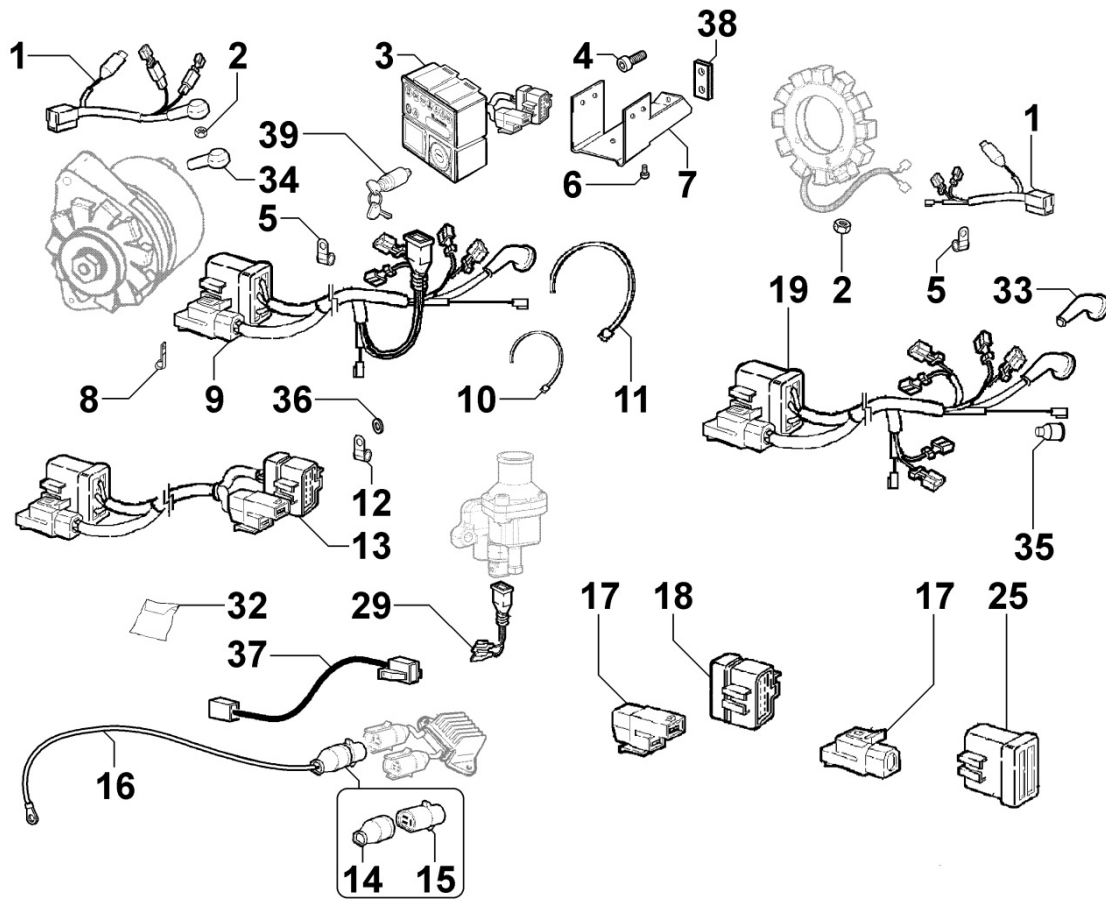

8103320520 - ELECTRIC DASHBOARD / ENGINE WIRES

Pos	Kit	Included In	Code	Description	Qty	Old Code	Tech. Info
1			ED0021859050-S	CABLE	1		
2			ED0032400080-S	HEX.NUT	1		
5			ED0036170880-S	CLAMP	1