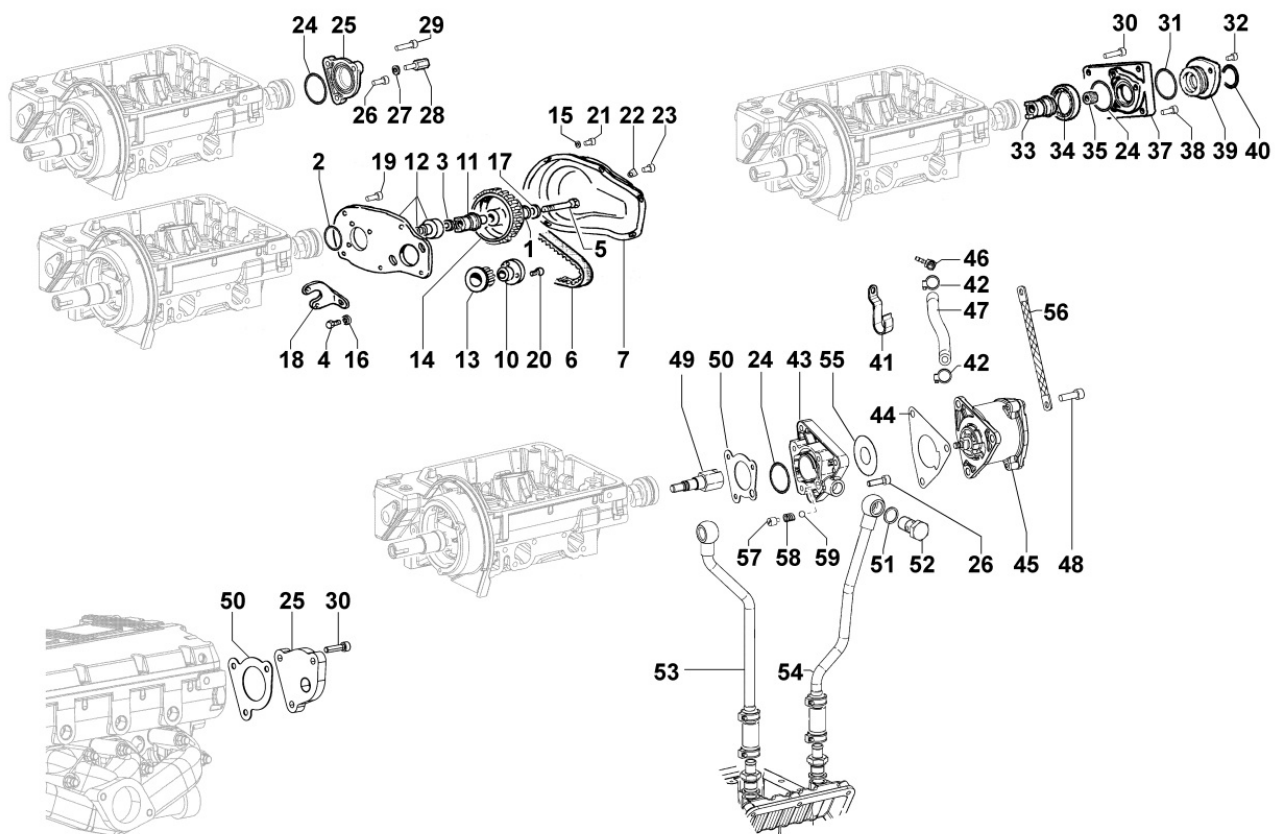

8140320040 - HYDRAULIC PUMP ADAPTER ON 3rd PTO

Pos	Kit	Included In	Code	Description	Qty	Old Code	Tech. Info
24			ED0012002330-S	O RING	1		
25			ED0038000260-S	FLANGE	1		
26			ED0097304160-S	SCREW	3