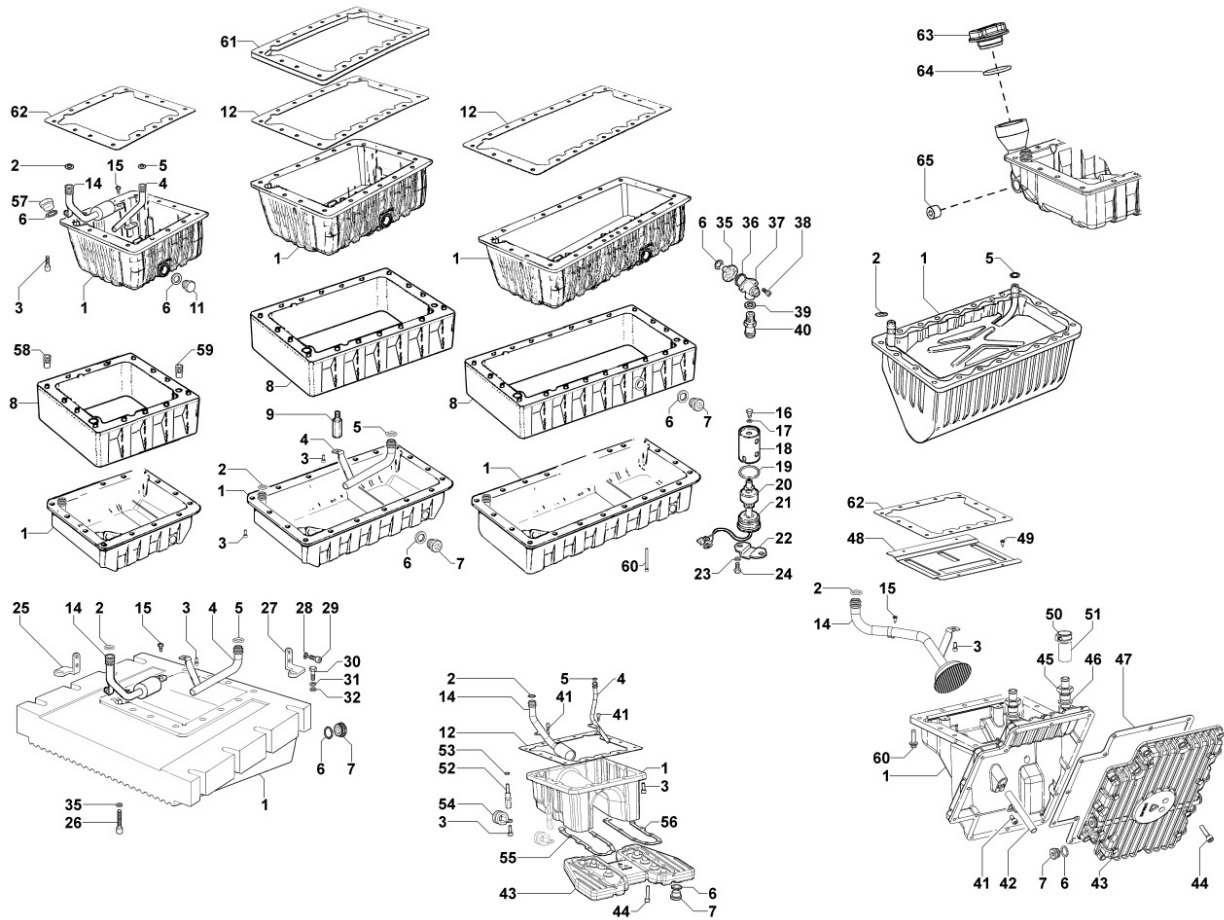

8041320340 - OIL PAN

Pos	Kit	Included In	Code	Description	Qty	Old Code	Tech. Info
1			ED0066455380-S	OIL PAN	1		⚠
2			ED0012000300-S	O RING	1		
3			ED0017601300-S	BOLT	19		
4			ED0094852720-S	PIPE	1		⚠
5			ED0012002740-S	O RING	1		⚠
6	(A)		ED0046700880-S	GASKET	2		⚠
11	(A)		ED0090400350-S	CAP	2		
12			ED0044311200-S	GASKET	1