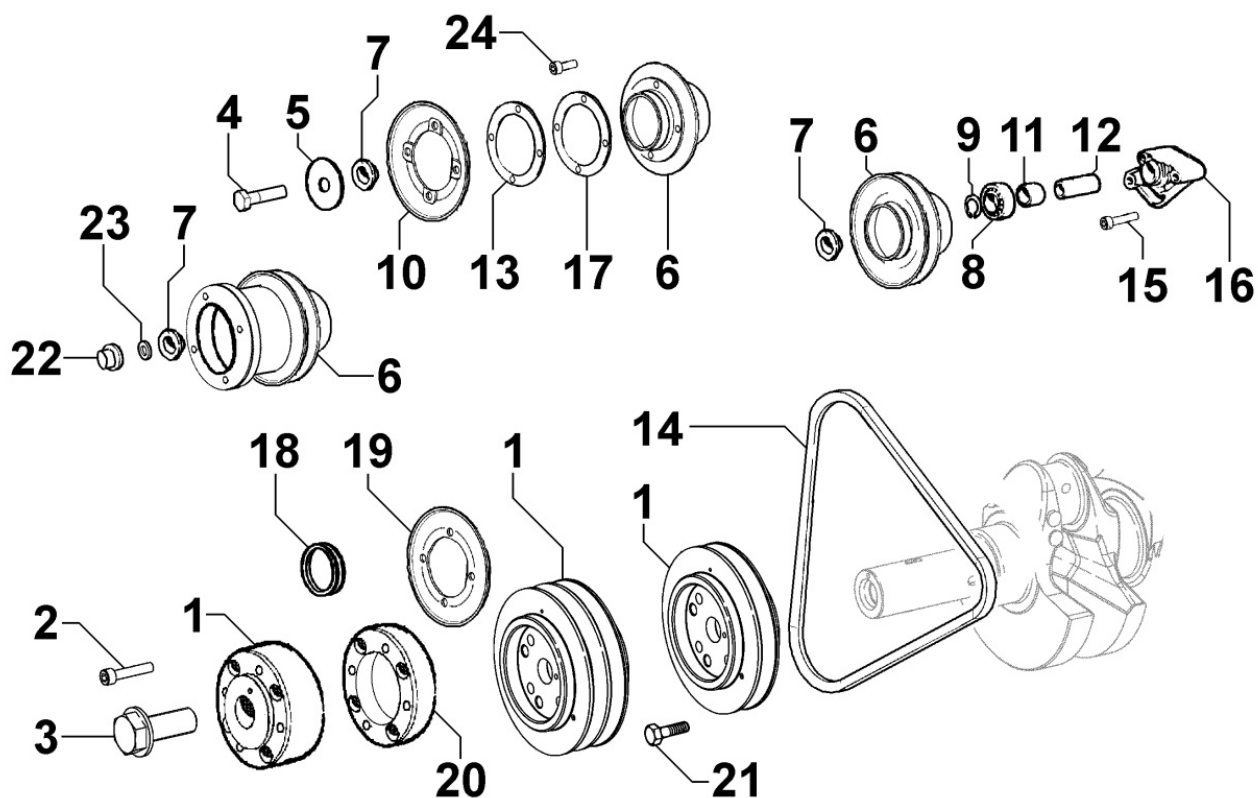

8014320130 - PULLEYS / BELT

Pos	Kit	Included In	Code	Description	Qty	Old Code	Tech. Info
1			ED0039023610-S	FLANGIA/FLANGE	1		
2			ED0097300150-S	SCREW	4		
3			ED0098653190-S	SCREW	1