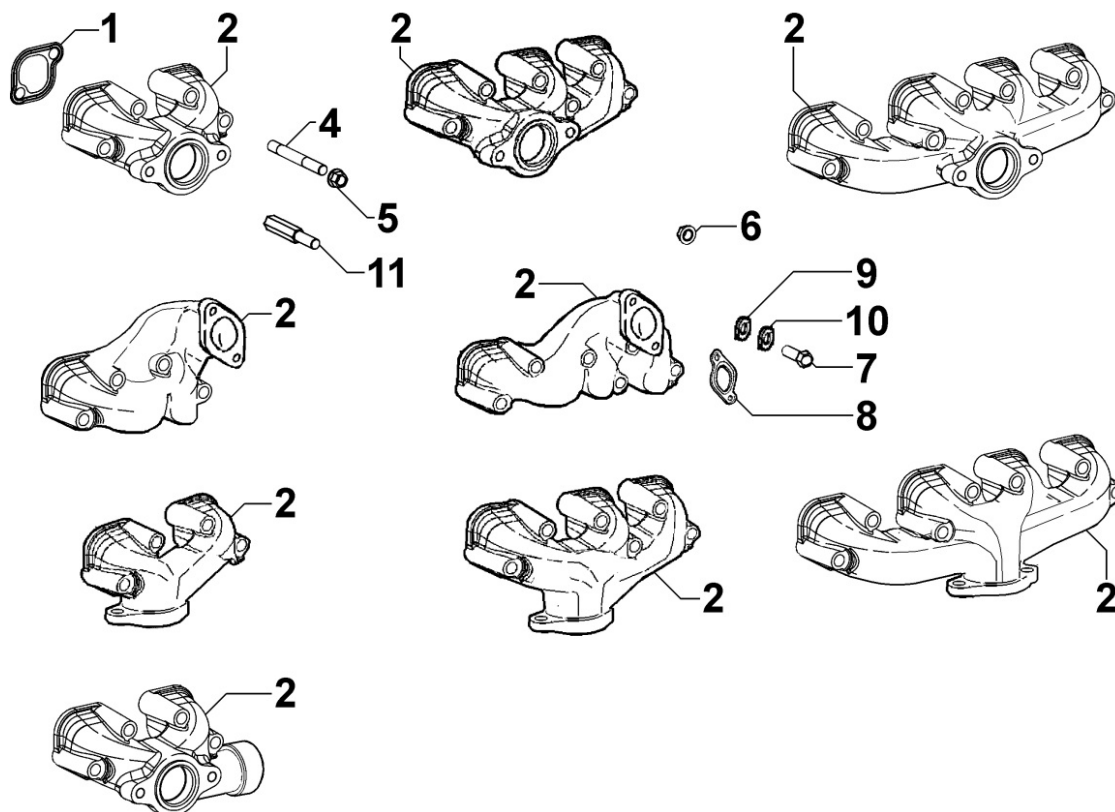

8085320110 - EXHAUST GAS MANIFOLD

Pos	Kit	Included In	Code	Description	Qty	Old Code	Tech. Info
1			ED0044200700-S	GASKET	3		
2			ED0024862420-S	MANIFOLD	1		
4			ED0067800280-S	STUD	6		
5			ED0032401630-S	HEX.NUT	6