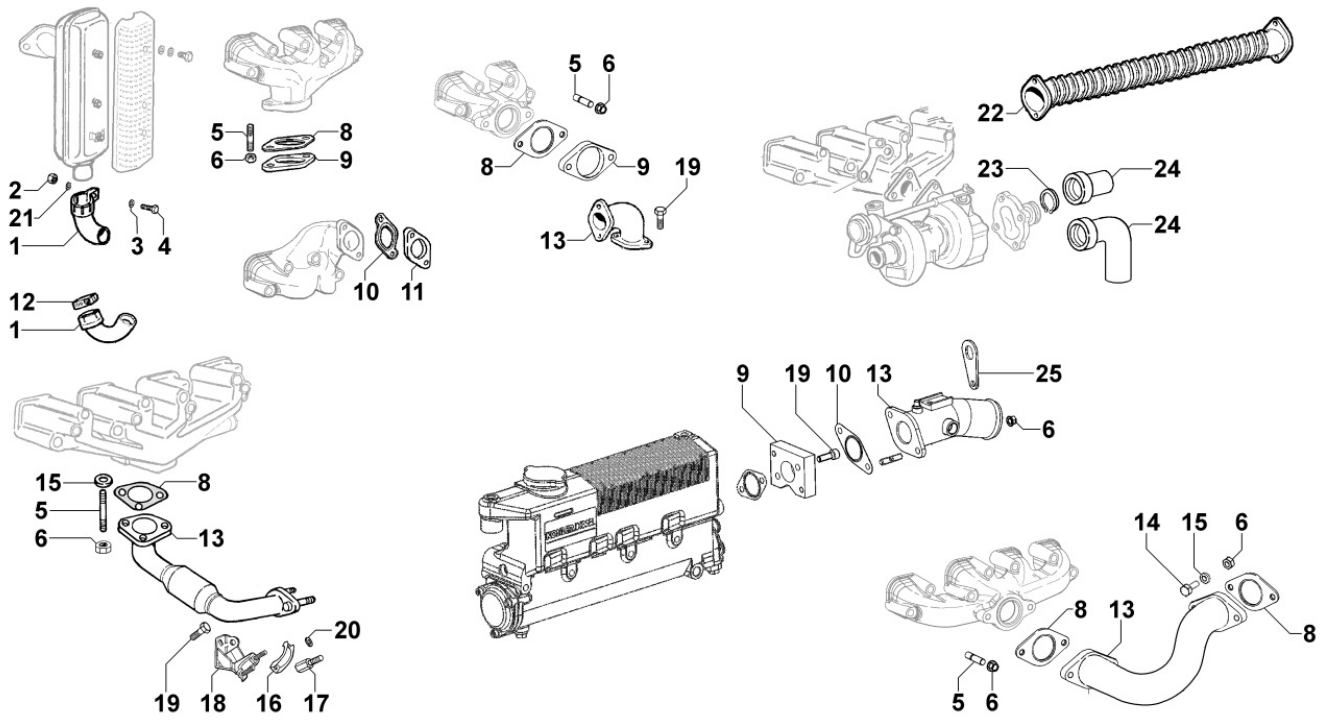

8087320140 - EXHAUST GAS ACCESSORIES

Pos	Kit	Included In	Code	Description	Qty	Old Code	Tech. Info
5			ED0067801710-S	STUD	2		
6			ED0032401630-S	HEX.NUT	2		
8			ED0045011180-S	GASKET	1		
9			ED0038150130-S	FLANGE	1