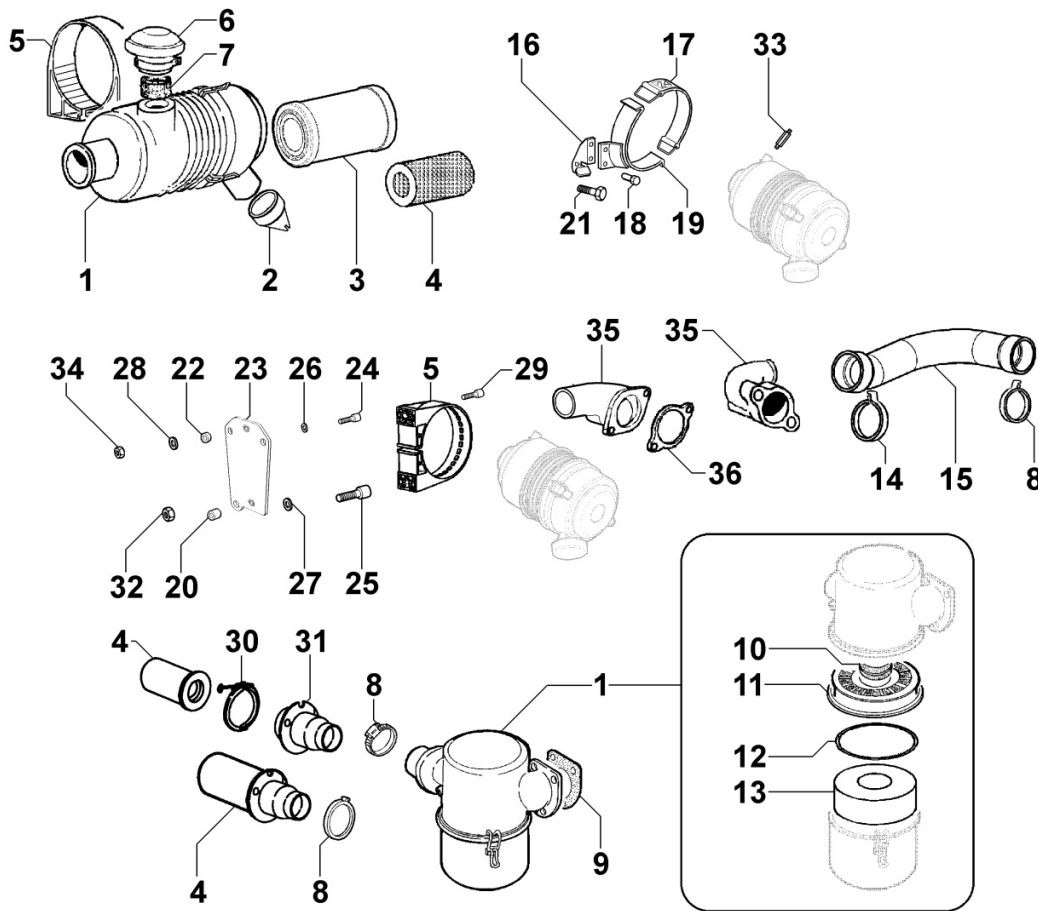

8081320250 - AIR CLEANER

Pos	Kit	Included In	Code	Description	Qty	Old Code	Tech. Info
1	(A)		ED0037004550-S	AIR CLEANER	1		
2		(A)	ED0064910310-S	PIPE ELBOW	1		
3		(A)	ED0021751240-S	CARTRIDGE	1		
4		(A)	ED0021751250-S	CARTRIDGE	1		
5			ED0085455660-S	CLAMP	1		
6			ED0021360530-S	CAP	1