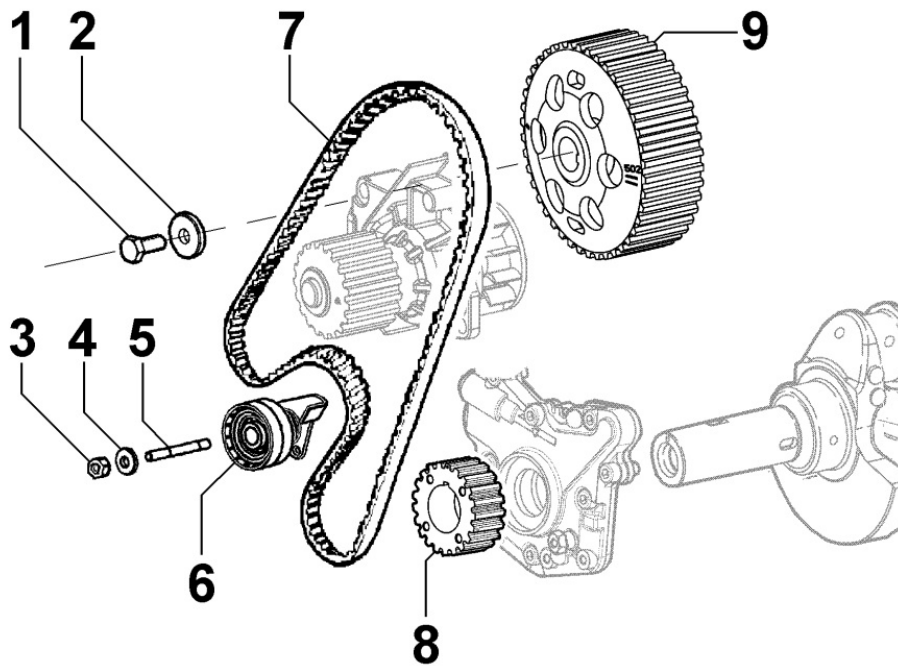

8038320020 - TIMING GEAR

Pos	Kit	Included In	Code	Description	Qty	Old Code	Tech. Info
1			ED0098201420-S	SCREW	1		
2			ED0076250450-S	WASHER	1		
3			ED0032400330-S	HEX.NUT	1		
4			ED0074950100-S	WASHER	1		
5			ED0068000900-S	STUD	1		
6			ED0041100090-S	JOCKEY PULLEY	1		
7			ED0024403380-S	VEEBELT	1		⚠
8			ED0069752920-S	PULLEY	1		⚠
9			ED0070900120-S	PULLEY	1