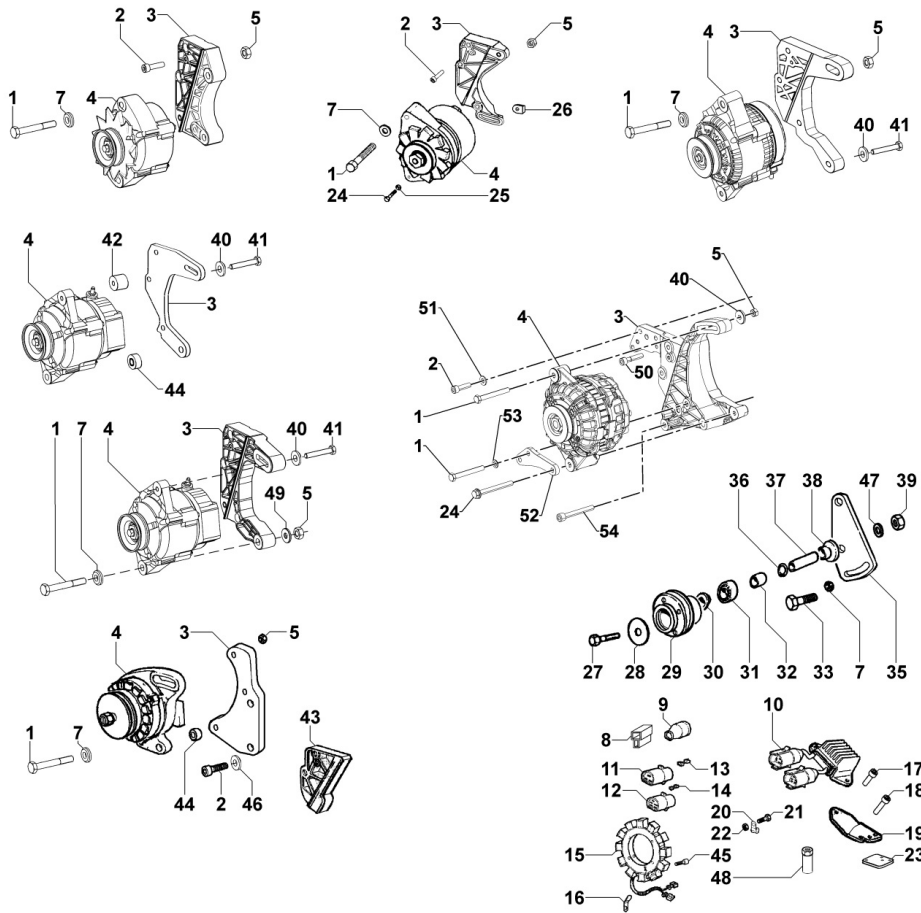

8100321370 - VOLTAGE ALTERNATOR

Pos	Kit	Included In	Code	Description	Qty	Old Code	Tech. Info
2			ED0097320640-S	SCREW	2		
9			ED0021450650-S	CAP	2		
10			ED0073623990-S	REGOLATORE 30A CON CAVI E W	1		
11			ED0015571280-S	CONNECTION BOX	1		
12			ED0015571300-S	CONNECTOR	1		
13			ED0091801320-S	END	1		
14			ED0091800560-S	END	3		
15			ED0085650900-S	STATOR	1		
16			ED0062751540-S	PIASTRA/PLATE D	1		
20			ED0036170880-S	CLAMP	1		
21			ED0017700020-S	BOLT	1		
22			ED0032400180-S	HEX.NUT	1		
43			ED0038000350-S	FLANGE	1