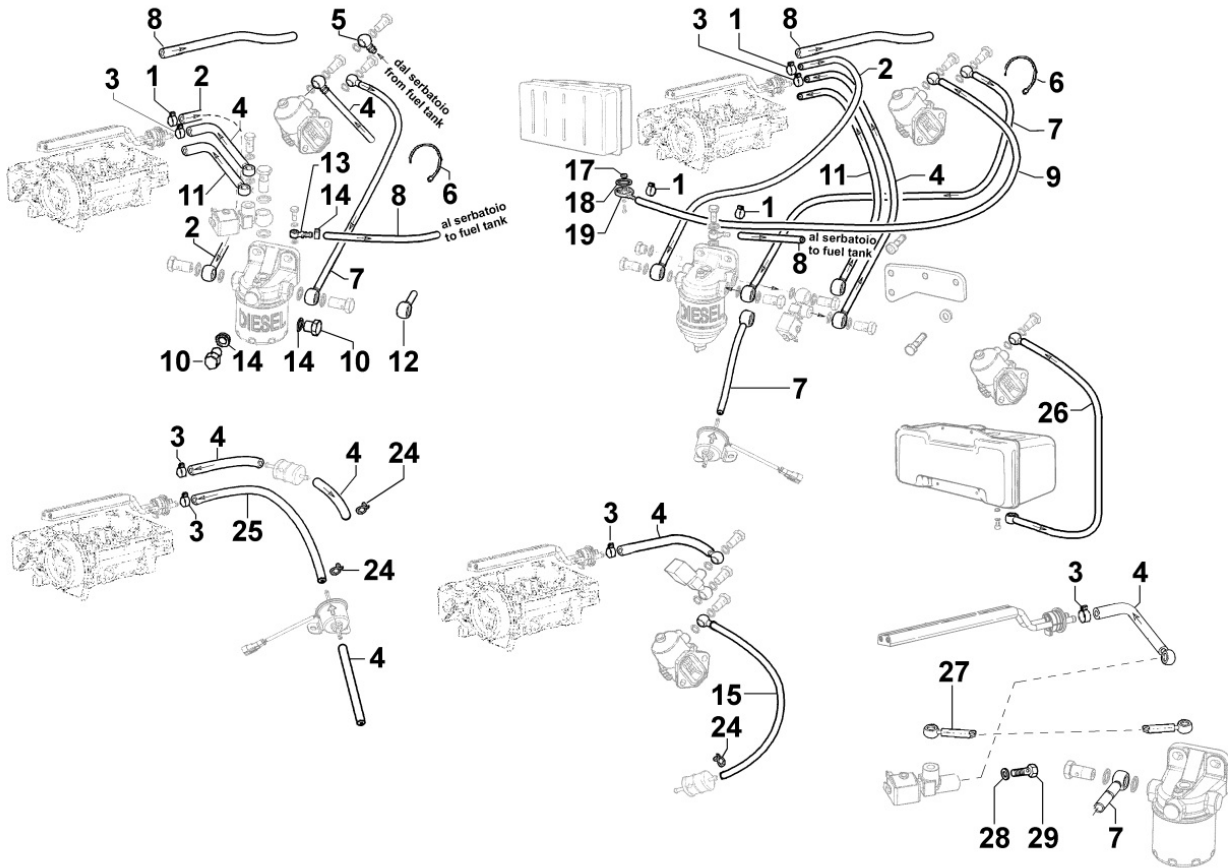

8064321030 - FUEL PIPING

Pos	Kit	Included In	Code	Description	Qty	Old Code	Tech. Info
1			ED0036300500-S	CLAMP	1		
2			ED0093759590-S	FUEL PIPE	1		
3			ED0036302170-S	CLAMP	1		
5			ED0072701040-S	UNION	1		
5			ED0072701380-S	UNION	1		
6			ED0024710060-S	COLLAR	2		
7			ED0093756730-S	FUEL TUBE	1		
11			ED0093758680-S	FUEL TUBE	1		
20			ED0036300080-S	CLAMP	1