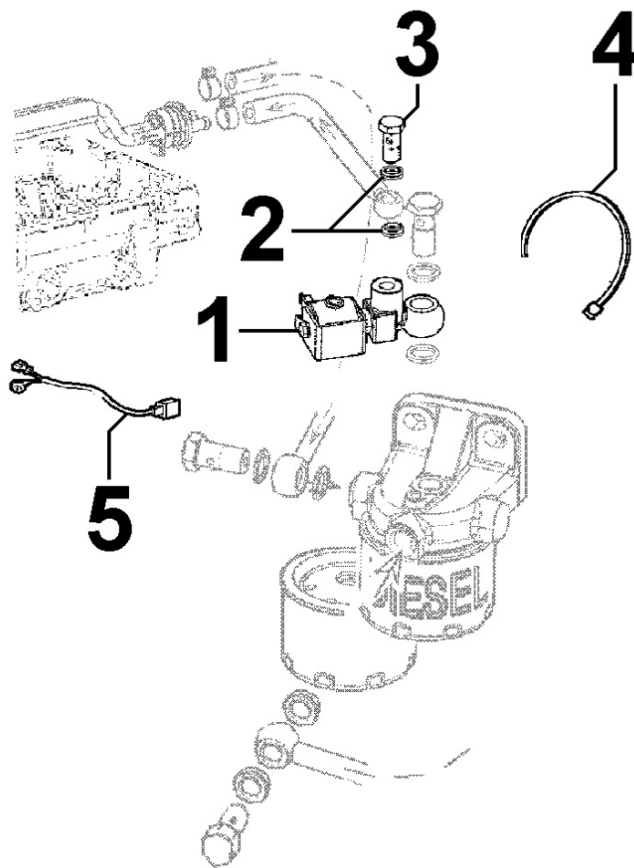

8052320030 - ELECTROVALVE

Pos	Kit	Included In	Code	Description	Qty	Old Code	Tech. Info
1			ED0035871190-S	EL.VALVE	1		
2			ED0046700590-S	C.GASKET	2		
3			ED0019011930-S	BOLT	1		
4			ED0024710060-S	COLLAR	1