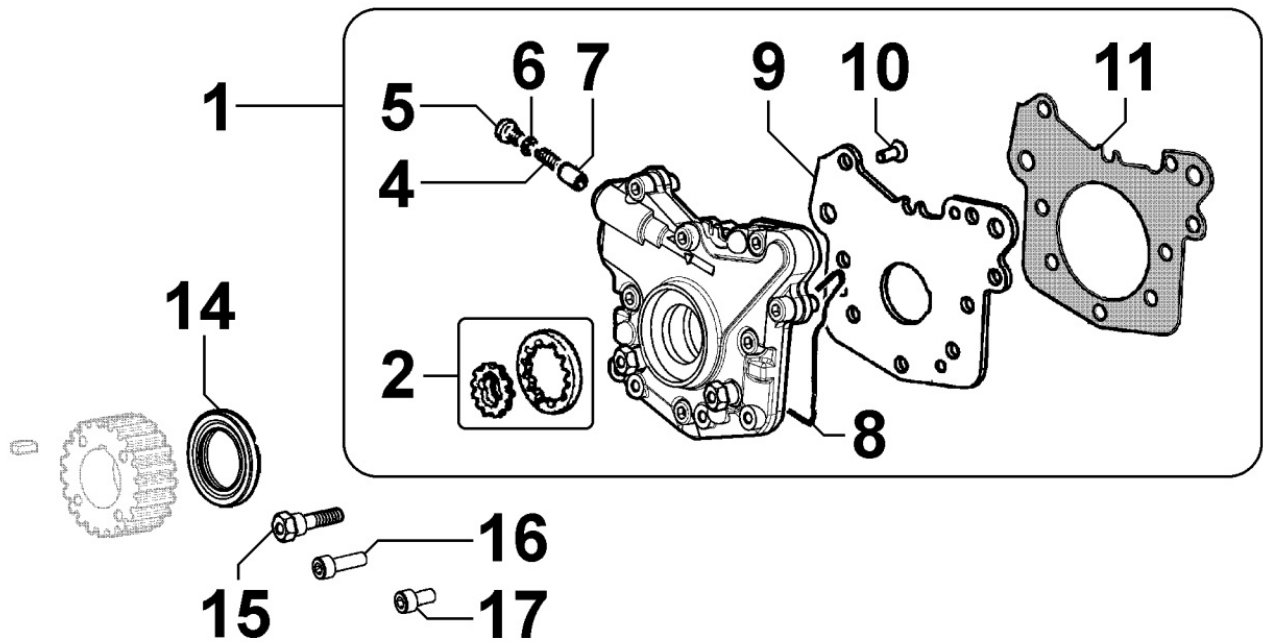

8040320040 - OIL PUMP

Pos	Kit	Included In	Code	Description	Qty	Old Code	Tech. Info
1	(A)		ED0066050960-S	OIL PUMP	1		⚠
2		(A)	ED0077501050-S	ROTOR	1		
4		(A)	ED0056250080-S	SPRING	1		
5		(A)	ED0090150050-S	CAP	1		
6		(A)	ED0046700600-S	C.GASKET	1		⚠
7		(A)	ED0064950450-S	PLUNGER	1		
8		(A)	ED0012002920-S	RING	1		⚠
9		(A)		POS. 1			
10		(A)	ED0098000610-S	CAPSCREW	3		
11		(A)	ED0045802160-S	GASKET	1		
14			ED0012133430-S	SEAL RING	1		⚠
15			ED0098651740-S	SCREW	2		
16			ED0017700070-S	BOLT	1		
17			ED0097320740-S	CAPSCREW	6