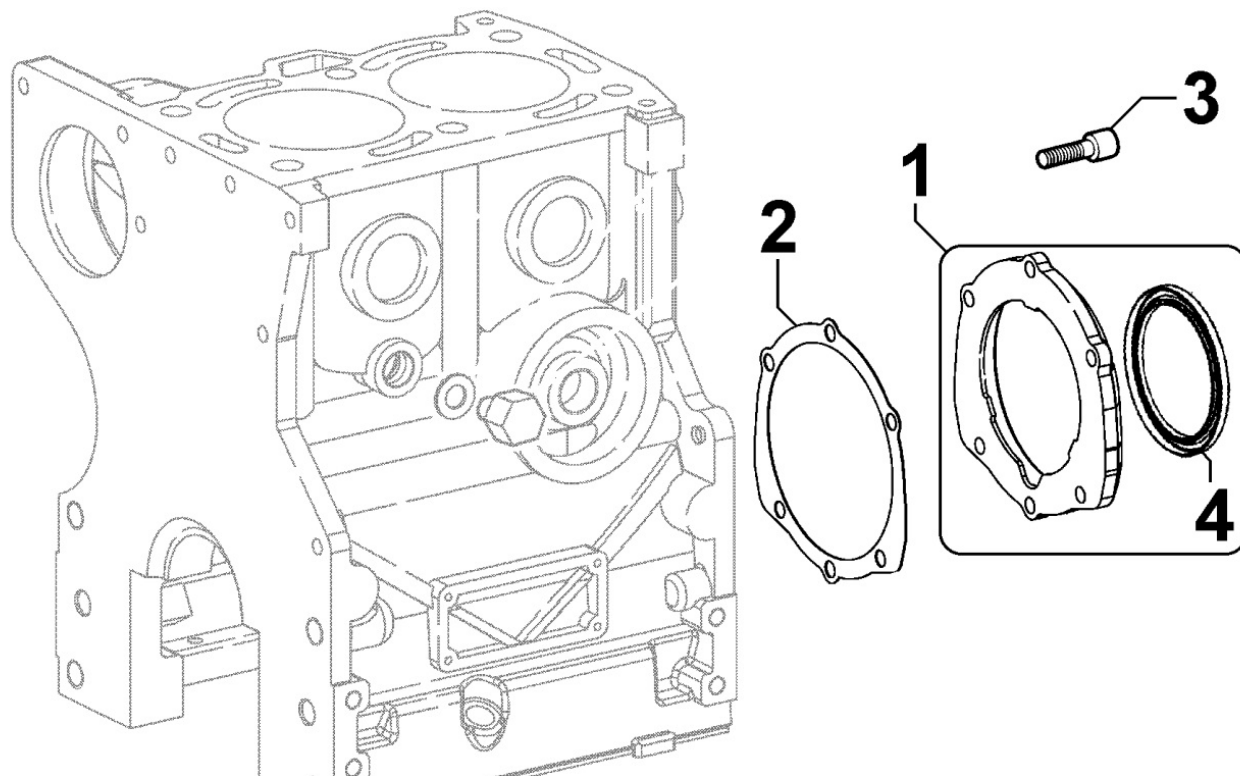

8023320020 - FLYWHEEL SIDE SUPPORT

Pos	Kit	Included In	Code	Description	Qty	Old Code	Tech. Info
1	(A)		ED0037900790-S	FLANGE	1		▲
2			ED0045011560-S	GASKET	1		▲
3			ED0097303410-S	ALLEN S.	6		
4		(A)	ED0012133470-S	SEAL RING	1		▲