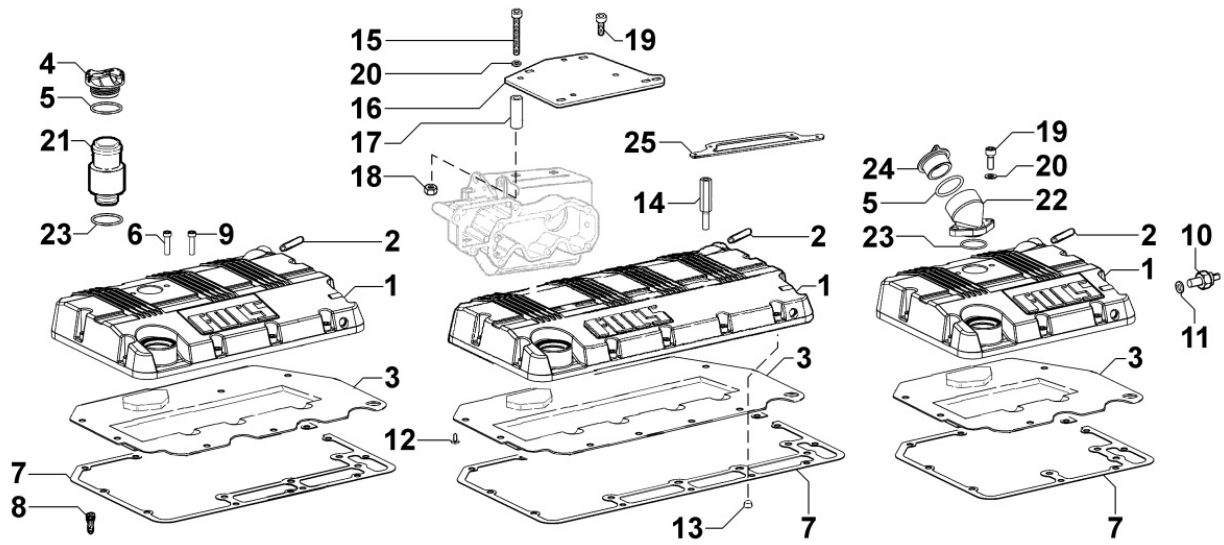

8022320520 - HEAD COVER

Pos	Kit	Included In	Code	Description	Qty	Old Code	Tech. Info
1	(A)		ED0021257260-S	VALVE COVER	1		
3		(A)	ED0050662220-S	SEPARATOR	1		
4			ED0090320930-S	FILLERPL.	1		
5			ED0012000820-S	O RING	1		
6			ED0097304160-S	SCREW	12		
7			ED0044001020-S	GASKET	1		
8			ED0053651220-S	HOSE	1		
10				810232...0			
11				810232...0			
12		(A)	ED0074810540-S	RIVETTO/RIVET N 10	9		
13		(A)	ED0090801330-S	CAP	1