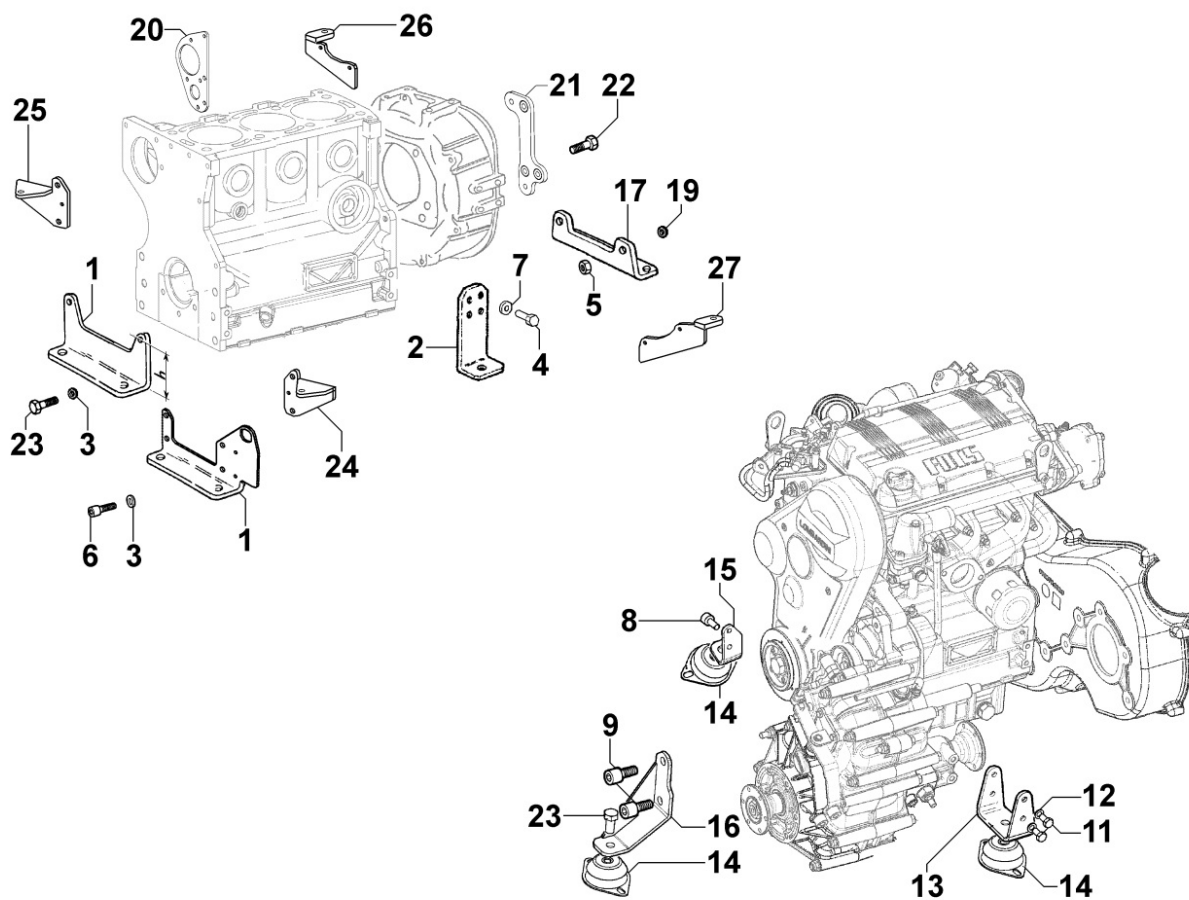

8025320020 - ENGINE MOUNTS

Pos	Kit	Included In	Code	Description	Qty	Old Code	Tech. Info
8			ED0097300240-S	ALLEN SCREW	8