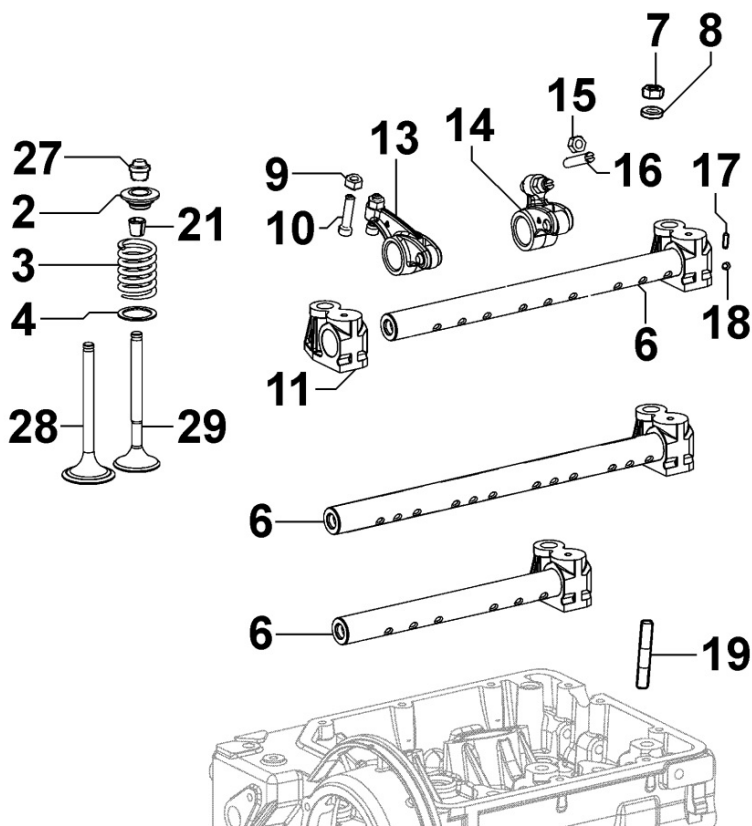

8036320040 - ROCKER ARMS / VALVES

Pos	Kit	Included In	Code	Description	Qty	Old Code	Tech. Info
2	(B)		ED0064100170-S	CAP	4/6/8*		
3			ED0057551370-S	SPRING	6		
4			ED0076251850-S	WASHER	6		
6	(A)		ED0060451110-S	R.A.ASS.Y	1		
6	(E)	(A)	ED0060450870-S	R.ARM SHAFT	1		
7			ED0032400330-S	HEX.NUT	4		
8			ED0076251300-S	WASHER	4		
9		(A) (C)	ED0032400080-S	HEX.NUT	1		
10		(A) (C)	ED0098500880-S	ADJ.SCREW	1		
11		(A)	ED0086151050-S	SUPPORT	4		
13	(C)	(A)	ED0015411930-S	ROCKERARM	6		
14	(D)	(A)	ED0015412200-S	ROCKERARM	3		
15		(A) (D)	ED0032401510-S	HEX.NUT	1		
16		(A) (D)	ED0098501100-S	ADJ.SCREW	1		
17		(A) (E)	ED0084300610-S	TAPER PIN	1		
18		(A) (E)	ED0090001480-S	PLUG	2		
19			ED0068000880-S	STUD	4		
21		(B)	ED0080570030-S	LOCK RING	12		
27			ED0045350150-S	VALVE STEM SEAL d.7	6		⚠
28			ED0096521570-S	INTAKE VALVE	3		⚠
29			ED0096851500-S	EXH.VALVE	3		⚠