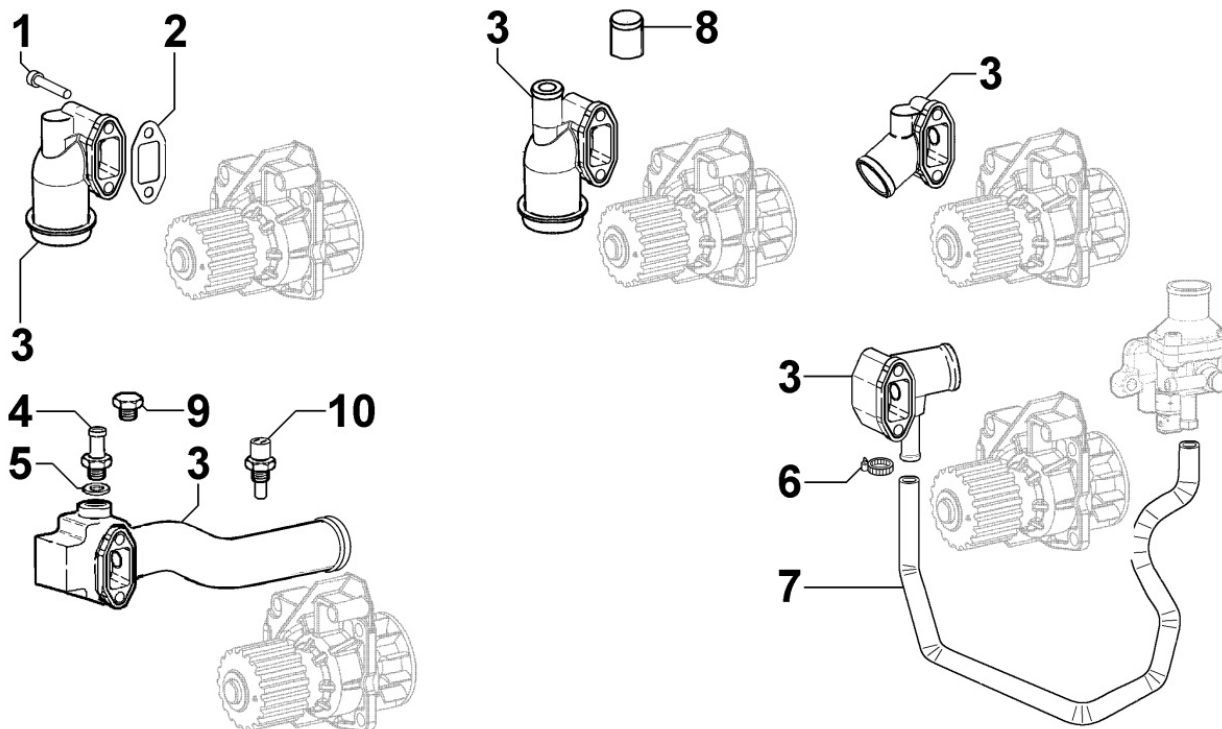

8075320020 - WATER INLET FLANGE

Pos	Kit	Included In	Code	Description	Qty	Old Code	Tech. Info
1			ED0097300160-S	ALLEN SCREW	2		
2			ED0045011580-S	GASKET	1		
3			ED0038660590-S	FLANGE	1