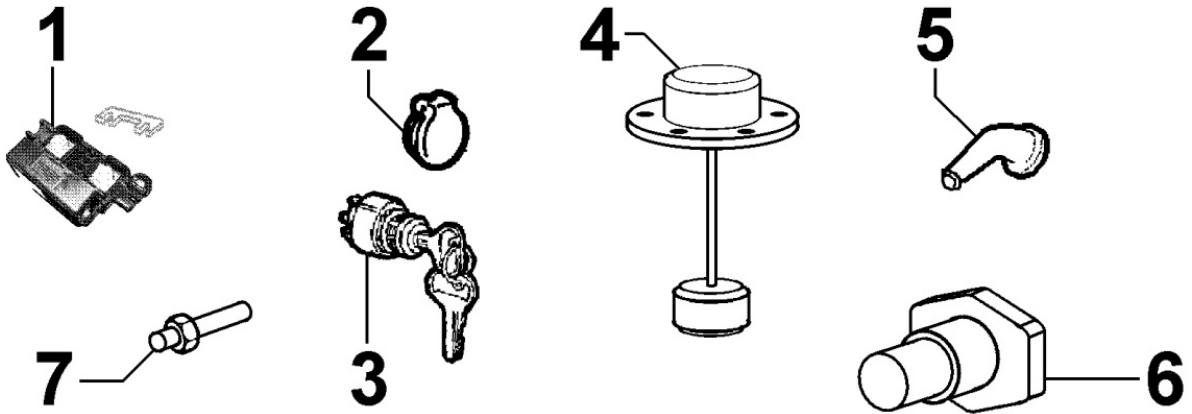

8108320030 - ELECTRICAL ACCESSORIES

Pos	Kit	Included In	Code	Description	Qty	Old Code	Tech. Info
4			ED0049060080-S	FUEL GAUGE	1