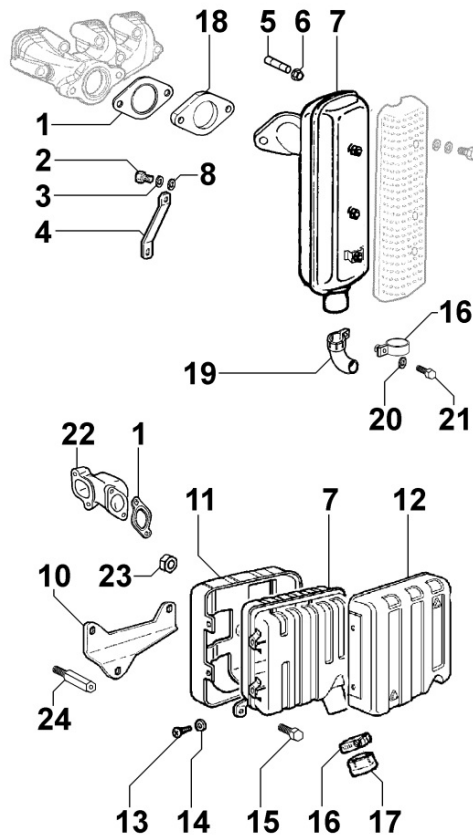

8086320270 - EXHAUST MUFFLER

Pos	Kit	Included In	Code	Description	Qty	Old Code	Tech. Info
7			ED0054604500-S	MUFFLER	1