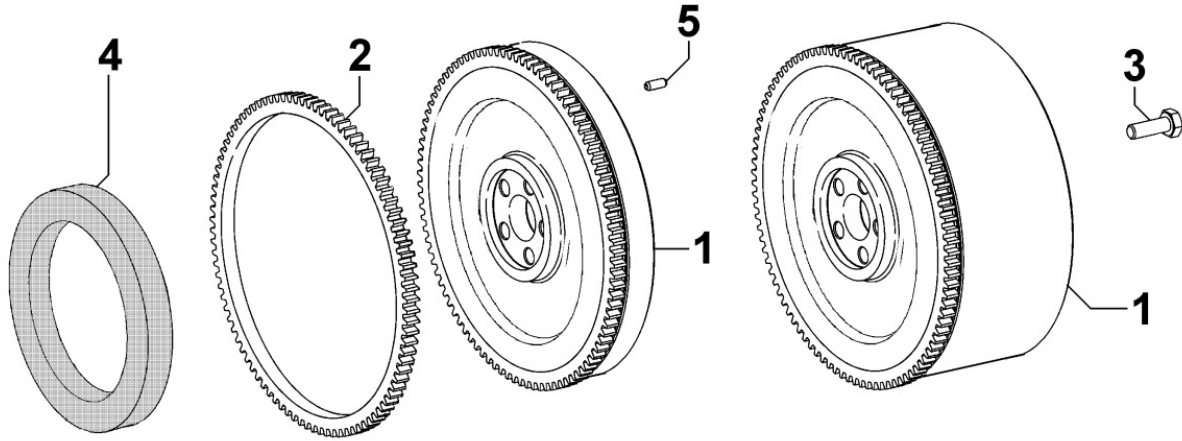

8012320680 - FLYWHEEL

Pos	Kit	Included In	Code	Description	Qty	Old Code	Tech. Info
1	(B)		ED0098812140-S	FLYWHEEL	1		
1	(A)	(B)	ED0098812130-S	FLYWHEEL	1		
2		(A)	ED0028160880-S	RING GEAR	1		
3			ED0017801050-S	BOLT	5		
4		(B)	ED0020020200-S	ROTOR	1