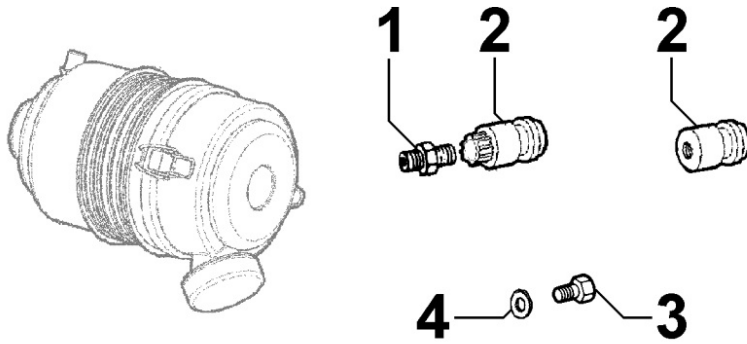

8084320060 - DUST INDICATOR

Pos	Kit	Included In	Code	Description	Qty	Old Code	Tech. Info
1			ED0073200120-S	UNION	1		
1			ED0073303400-S	RACCORDO/UNION D	1		
2			ED0097001000-S	WARNING	1