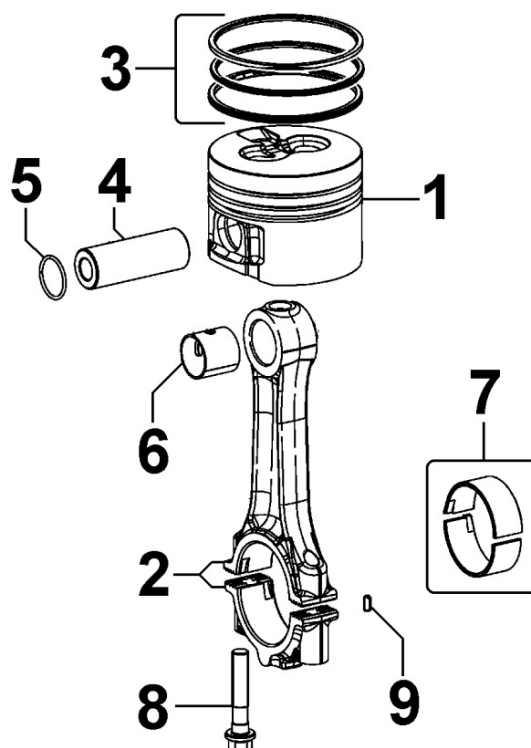

## Tavola ricambi

Index	Description
8010320060	CRANKSHAFT
8011320070	PISTON / CONNECTING ROD
8012320680	FLYWHEEL
8014320130	PULLEYS / BELT
8020320610	CRANKCASE
8021320170	CYLINDER HEAD
8022320520	HEAD COVER
8023320020	FLYWHEEL SIDE SUPPORT
8025320020	ENGINE MOUNTS
8030320080	INJECTION SYSTEM
8035320640	CAMSHAFT
8036320040	ROCKER ARMS / VALVES
8038320020	TIMING GEAR
8040320040	OIL PUMP
8041320340	OIL PAN
8042320590	OIL FILTER
8043320280	OIL DIPSTICK
8045320020	BREATHER SYSTEM
8047320150	OIL COOLER
8050320540	SPEED GOVERNOR
8051320470	CONTROLS
8052320030	ELECTROVALVE
8061320770	FUEL FILTER
8062320390	FUEL FEED PUMP
8063320040	FUEL TANK
8064321030	FUEL PIPING
8068320800	HOSES FOR WATER COOLER
8074320380	THERMOSTAT UNIT
8075320020	WATER INLET FLANGE
8077320010	WATER PUMP
8079320040	FITTING FOR CAB HEATING
8080321260	AIR INLET MANIFOLD / AIR FILTER
8081320250	AIR CLEANER
8082320330	AIR INLET ACCESORIES
8084320060	DUST INDICATOR
8085320110	EXHAUST GAS MANIFOLD

## 8010320060 - CRANKSHAFT

Pos	Kit	Included In	Code	Description	Qty	Old Code	Tech. Info
1	(A)		ED0010511050-S	CRANKSHAFT	1		
2		(A)	ED0084300040-S	PIN	1		
3		(A)	ED0022801190-S	KEY	1		
4		(A)	ED0090801320-S	CAP	3		
5		(A)	ED0022801490-S	KEY	1		
6		(A)		802032...0	2/3/4/5		
7		(A)		801132...0	2/3/4		
8		(A)		802032...0	2		

## 8011320070 - PISTON / CONNECTING ROD

Pos	Kit	Included In	Code	Description	Qty	Old Code	Tech. Info
1	(A)		ED0065015120-S	PISTON STD	3		
1	(A)		ED0065015130-S	PISTON +0.5	3		
1	(A)		ED0065015140-S	PISTON +1.0	3		
2	(B)		ED0015262260-S	CONNECT.ROD	3		⚠
3		(A)	ED0082112480-S	RINGS STAND.	2/3/4		
3		(A)	ED0082112490-S	RINGS +0.5	2/3/4		
3		(A)	ED0082112500-S	RINGS +1	2/3/4		
4		(A)	ED0084800810-S	PISTON PIN	3		
5		(A)	ED0012610990-S	GROMMET	6		
6		(B)	ED0016300380-S	S.ENDBRNG	2/3/4		⚠
7			ED0016401160-S	BEARING STD	2/3/4		⚠
7			ED0016401170-S	BEAR.-0.25	2/3/4		⚠
7			ED0016401180-S	BEAR.-0.50	2/3/4		⚠
8		(B)	ED0017701010-S	BOLT	4/6/8		