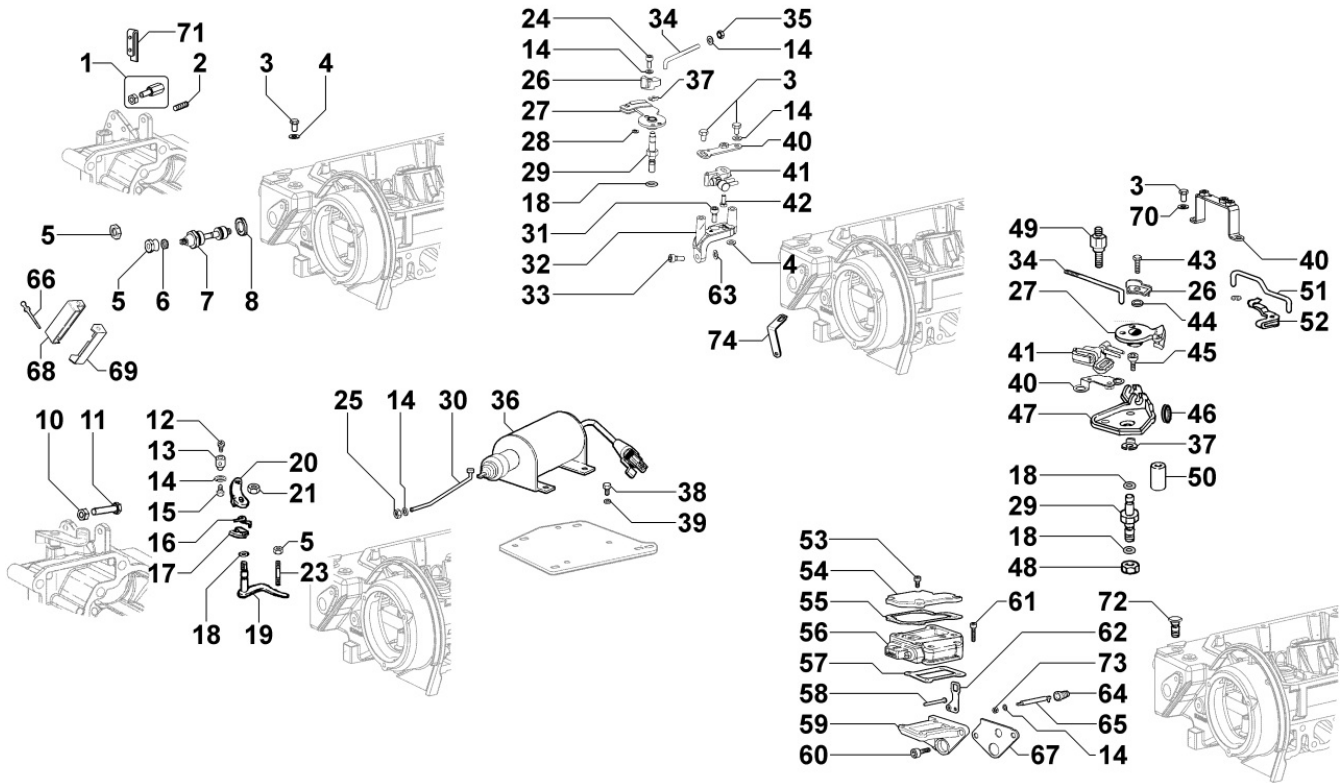

8051320470 - CONTROLS

Pos	Kit	Included In	Code	Description	Qty	Old Code	Tech. Info
1			ED0091801910-S	END	2		
5			ED0032401530-S	HEX.NUT	2		⚠
7			ED0085761120-S	EX.FUELDEV.	1		
8			ED0044800460-S	GASKET	1		
10			ED0032400080-S	HEX.NUT	1		
11			ED0017601280-S	BOLT	1		
12			ED0097900230-S	SCREW	1		
13			ED0060000490-S	EXP.PLUG	1		
14			ED00771R0010-S	WASHER	1		
15			ED0017550010-S	BOLT	1		
16			ED0056600470-S	SPRING	1		
17			ED0062751140-S	S.PLATE	1		
18			ED0012000510-S	O RING	1		
19			ED0052004130-S	LEVER	1		
20			ED0052004140-S	LEVER	1		
21			ED0032030750-S	NUT	1		
23			ED0067600440-S	STUD	1