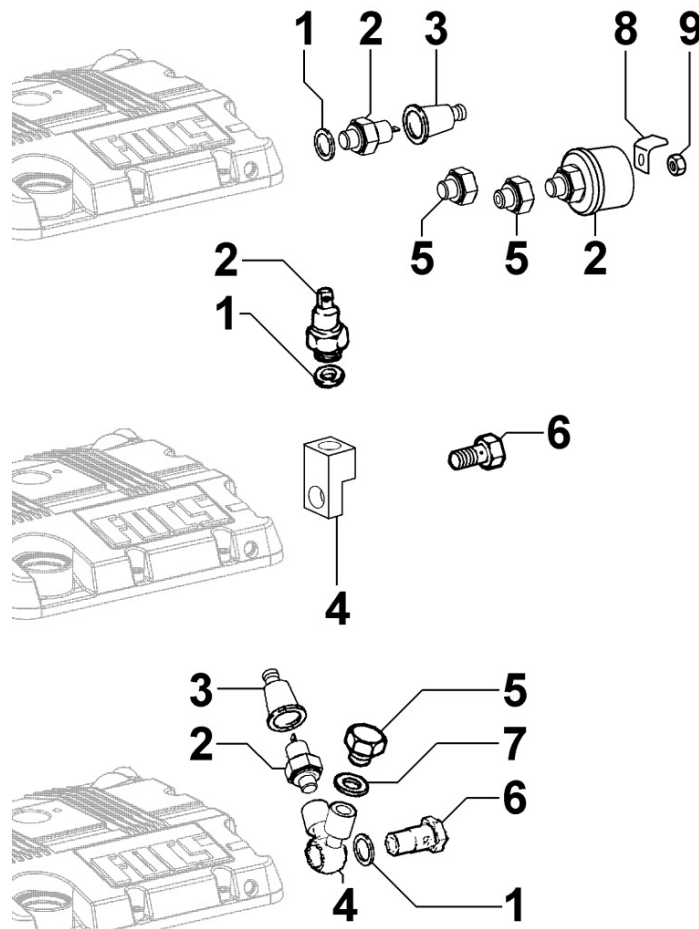

8102320130 - OIL PRESSURE SWITCH

Pos	Kit	Included In	Code	Description	Qty	Old Code	Tech. Info
2			ED0067450560-S	P.SWITCH	1		
3			ED0064910130-S	PIPE ELBOW	1