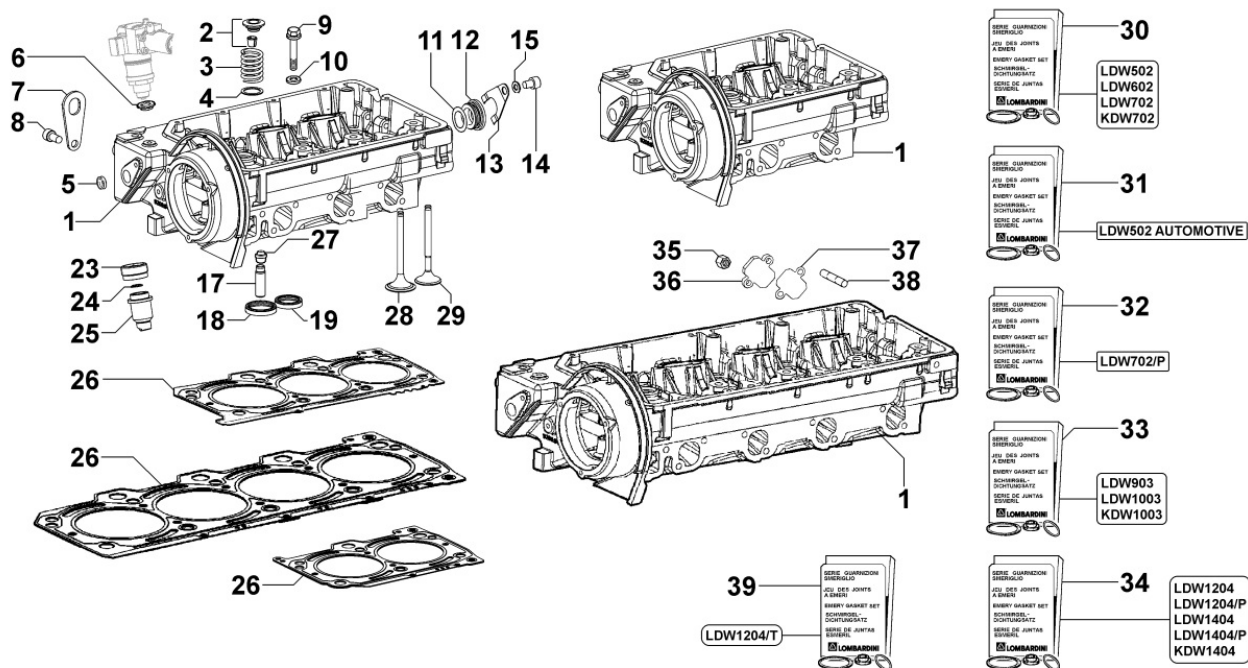

8021320170 - CYLINDER HEAD

Pos	Kit	Included In	Code	Description	Qty	Old Code	Tech. Info
1	(B)		ED0092007080-S	CYLINDER HEAD	1		
2		(B)		803632...0	4/6/8*		
3		(B)		803632...0	4/6/8*		
4		(B)		803632...0	4/6/8*		
5		(A) (B)	ED0089900470-S	CAP	2		
6			ED0059890070-S	SPARK ARR.	3		
7			ED0085459390-S	BRACE	2		
8			ED0017700020-S	BOLT	1		
9			ED0098202220-S	SCREW	8		▲
10			ED0076251300-S	WASHER	8		
11		(B)	ED0012000810-S	RING	1		▲
12				807932...0	1		
13		(B)	ED0055700190-S	SPRING	1		▲
14		(B)	ED0017701270-S	BOLT	1		
15		(B)	ED0076250100-S	WASHER	1		
17		(A) (B)	ED0048452000-S	GUIDE	6		▲
18		(A) (B)	ED0080001970-S	INTAKE V.SEAT	3		
19		(A) (B)	ED0080002110-S	EXH V.SEAT	3		
23			ED0041300960-S	RING NUT	3		
24			ED0035275170-S	SPACER	9		
25			ED0067250700-S	PREC.CHAMB.	3		
26			ED0047308310-S	GASKET	1		
26			ED0047308320-S	GASKET	1		
26			ED0047308330-S	GASKET	1		
27		(B)		803632...0	4/6/8*		
28		(B)		803632...0	2/3/4*		
29		(B)		803632...0	2/3/4*		
30			ED0082051060-S	SET	1		▲
31			ED0082051220-S	SERIE ALTA FOCS2/SET D	1		▲
32			ED0082051260-S	SERIE GUARNIZIONE/GASKET SET	1		▲
33			ED0082051080-S	HEAD/FUEL SYSTEM GASKET SET	1		▲
34			ED0082051100-S	HEAD/FUEL SYSTEM GASKET SET	1		▲