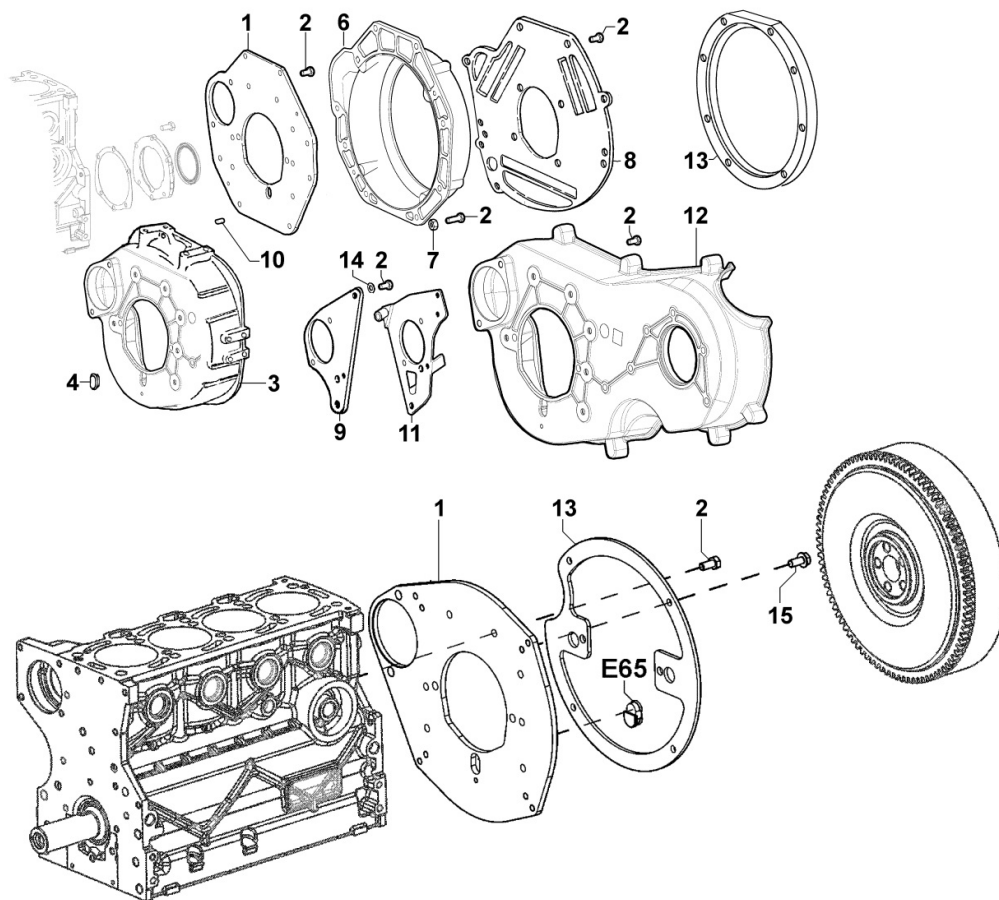

8160320080 - ENGINE BELL / BACKPLATE

Pos	Kit	Included In	Code	Description	Qty	Old Code	Tech. Info
1			ED0063705030-S	PLATE	1		
2			ED0017701270-S	BOLT	7