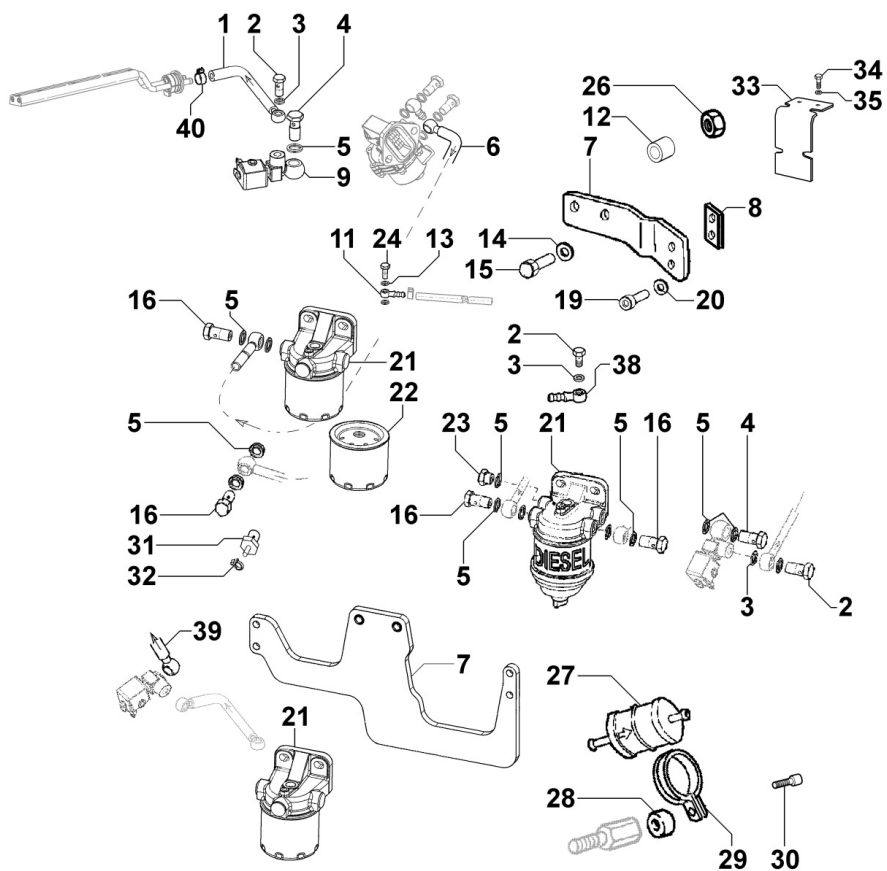

8061320770 - FUEL FILTER

Pos	Kit	Included In	Code	Description	Qty	Old Code	Tech. Info
4			ED0015700450-S	FILLER CAP	1		
5			ED0046700610-S	C.GASKET	6		
7			ED0085456750-S	BRACE	1		
11			ED0072701080-S	UNION	1		
13			ED0046700620-S	GASKET	2		⚠
14			ED0076250190-S	WASHER	2		
15			ED0017800040-S	BOLT	2		
16			ED0019010320-S	UNION BOLT	1		
19			ED0097300260-S	ALLEN SCREW	2		
20			ED0076450060-S	WASHER	2		
21	(A)		ED0037301030-S	FUEL FIL.	1		⚠
22		(A)	ED0021752560-S	CARTRIDGE	1		⚠
24			ED0019010330-S	UNION BOLT	1		
31			ED0096800490-S	VALVE	1