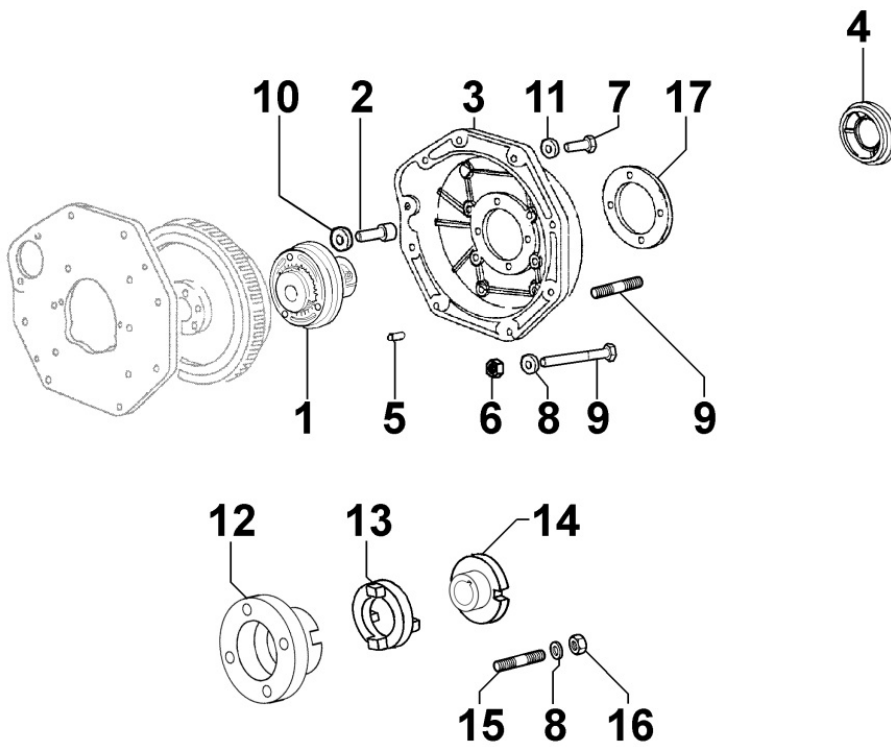

8130320870 - HYDRAULIC PUMP ADAPTER ON 1st PTO

Pos	Kit	Included In	Code	Description	Qty	Old Code	Tech. Info
1			ED0042512190-S	GIUNTO/COUPLING N	1		
2			ED0097300450-S	ALLEN SCREW	3		
3			ED0088362650-S	SUPPORT	1		
5			ED0084000200-S	PARAL.PIN	2		
6			ED0032400180-S	HEX.NUT	3		
7			ED0017700060-S	BOLT	7