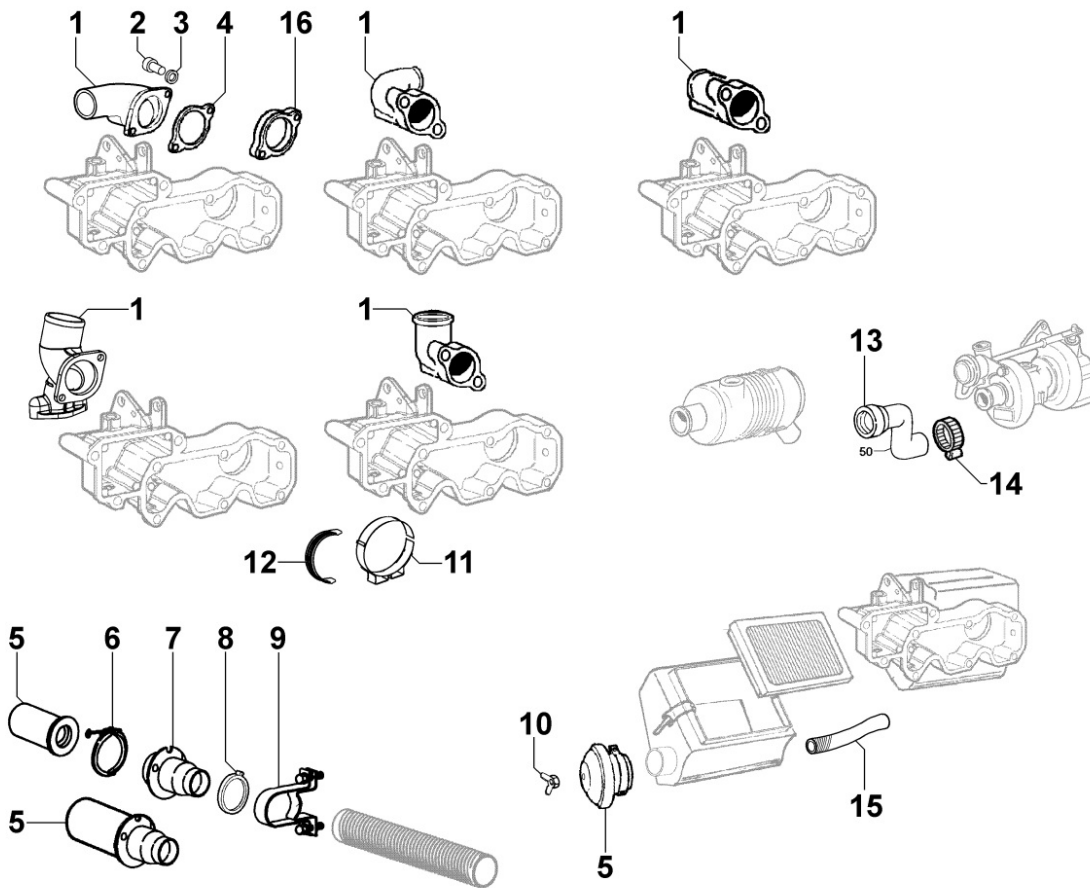

8082320330 - AIR INLET ACCESSORIES

Pos	Kit	Included In	Code	Description	Qty	Old Code	Tech. Info
1			ED0038661120-S	FLANGE	1		
1			ED0038661180-S	FLANGE	1		
2			ED0097320740-S	CAPSCREW	2		
3			ED0075550290-S	WASHER	2		
4			ED0045010810-S	GASKET	1