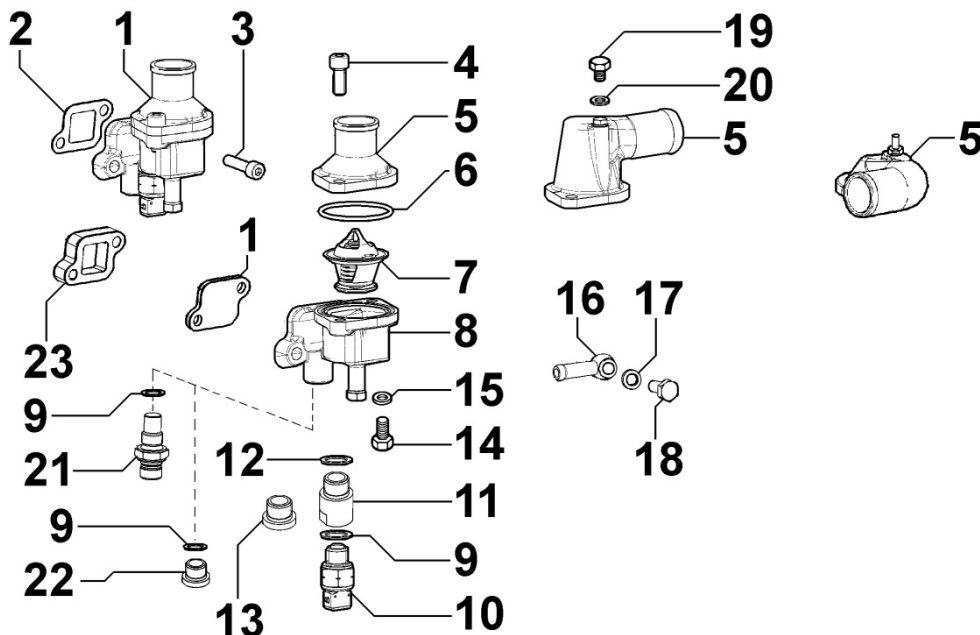

8074320380 - THERMOSTAT UNIT

Pos	Kit	Included In	Code	Description	Qty	Old Code	Tech. Info
1	(A)		ED0048964600-S	THERMOSTAT FOCS 3 SENSORS	1		
3			ED0097320640-S	SCREW	2		
4		(A)	ED0097320740-S	CAPSCREW	2		
5		(A)	ED0027502790-S	THERMOSTAT COVER	1		
6		(A)	ED0012000910-S	O RING	1		
7		(A)	ED0091951240-S	THERMOSTAT	1		
8		(A)	ED0028712740-S	CORPO/BODY N A	1		
9		(A)	ED0046700610-S	C.GASKET	1		
10		(A)	ED0091951080-S	THERMOSTAT	1		
12		(A)	ED0046700190-S	GASKET	1		
13		(A)	ED0090400120-S	PLUG	1