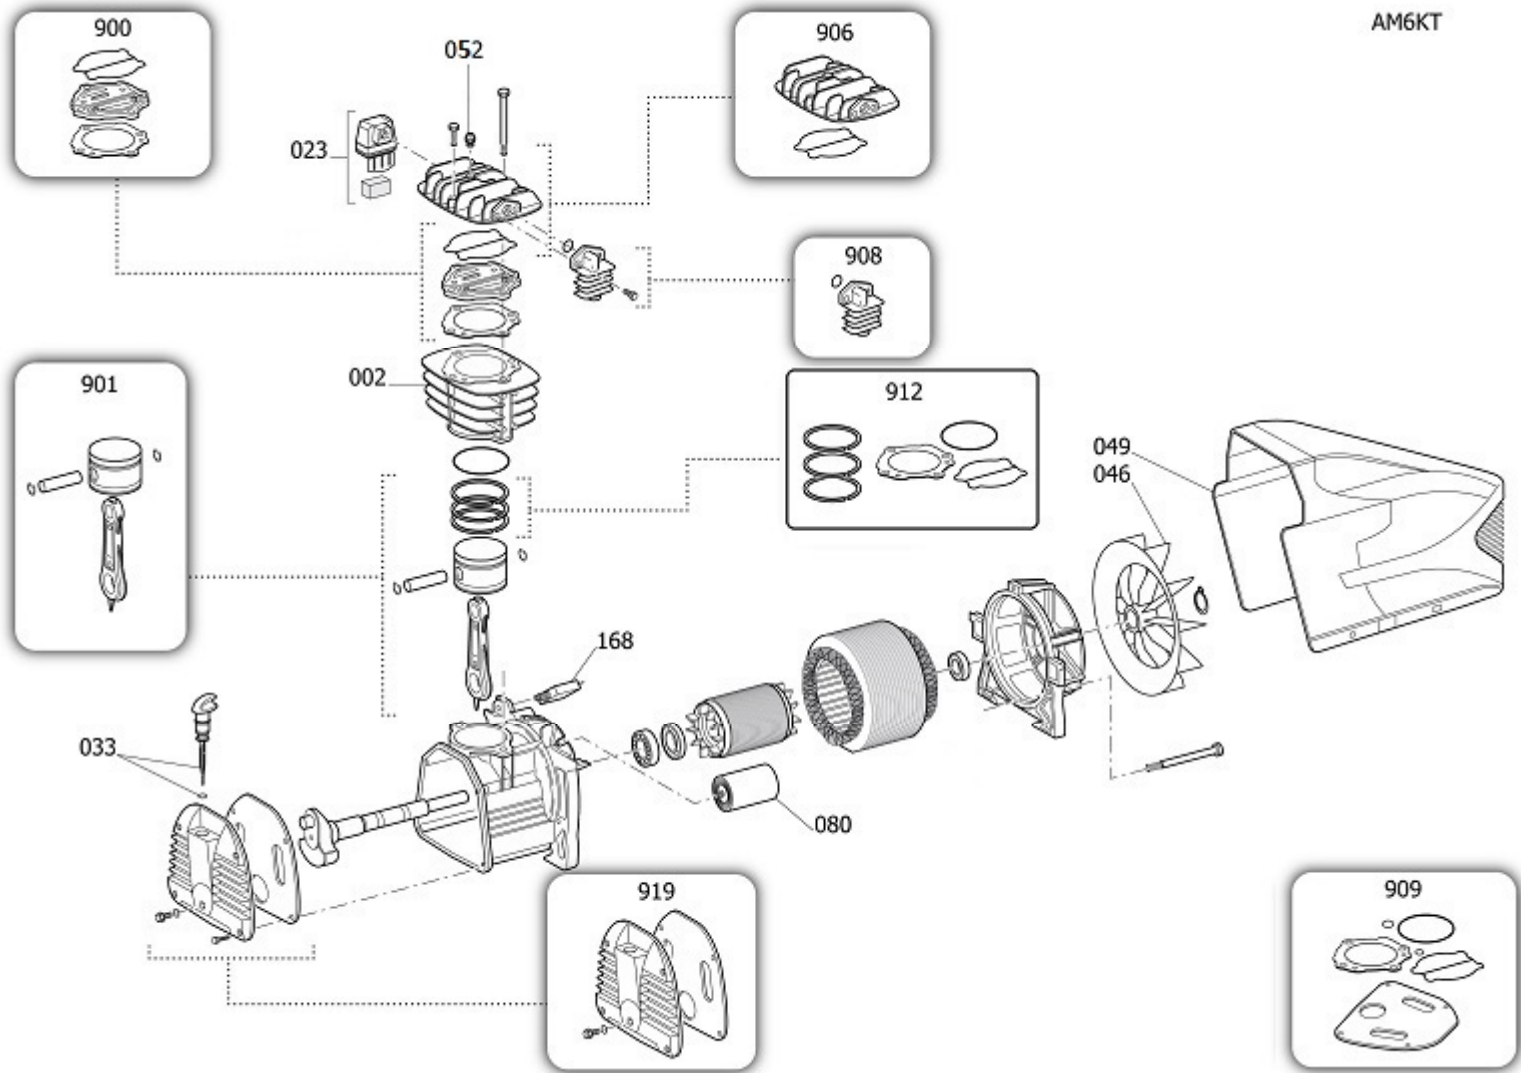

BM5DA
BM6DA

FBDC4G4FNN422

SUPERTIGER 285M

Pos	Component	MU	Multiplier
104	9420238	GRIP	PZ 1,0
105	4101052	CHECK VALVE	PZ 1,0
107	9047079	CONDENSATE DRAIN COCK	PZ 1,0
112	9050511	NIPPLE/ELBOW	PZ 1,0
145	9043830	DELIVERY PIPE	PZ 1,0
200	FB0000A	BARE PUMP	PZ 1,0
300	9421143	WHEELS/FEET MOUNTING KIT	PZ 1,0

Pos	Component	MU	Multiplier
2	4105146	CYLINDER	PZ 1,0
23	9434M02	AIR FILTER ASSEMBLY	PZ 1,0
33	4105148	OIL PLUG	PZ 1,0
46	9038939	FAN	PZ 1,0
49	9069286	UPPER HOUSING	PZ 1,0
52	4101047	EXHAUST VALVE	PZ 1,0
80	9067023	CONDENSER	PZ 1,0
900	9434A34	MPK VALVE PLATE MK265-285	PZ 1,0
901	9434B34	MPK PISTON-CONROD MK285	PZ 1,0
906	9434G24	MPK HEAD MK147-215-265-285	PZ 1,0
908	9434E32	MPK AFTERCOOLER MK265-285	PZ 1,0
909	9434F33	MPK GASKETS MK265-285	PZ 1,0
912	9434C32	MPK PISTON RINGS MK285	PZ 1,0
919	9434L03	MPK CARTER COVER MK265-285	PZ 1,0