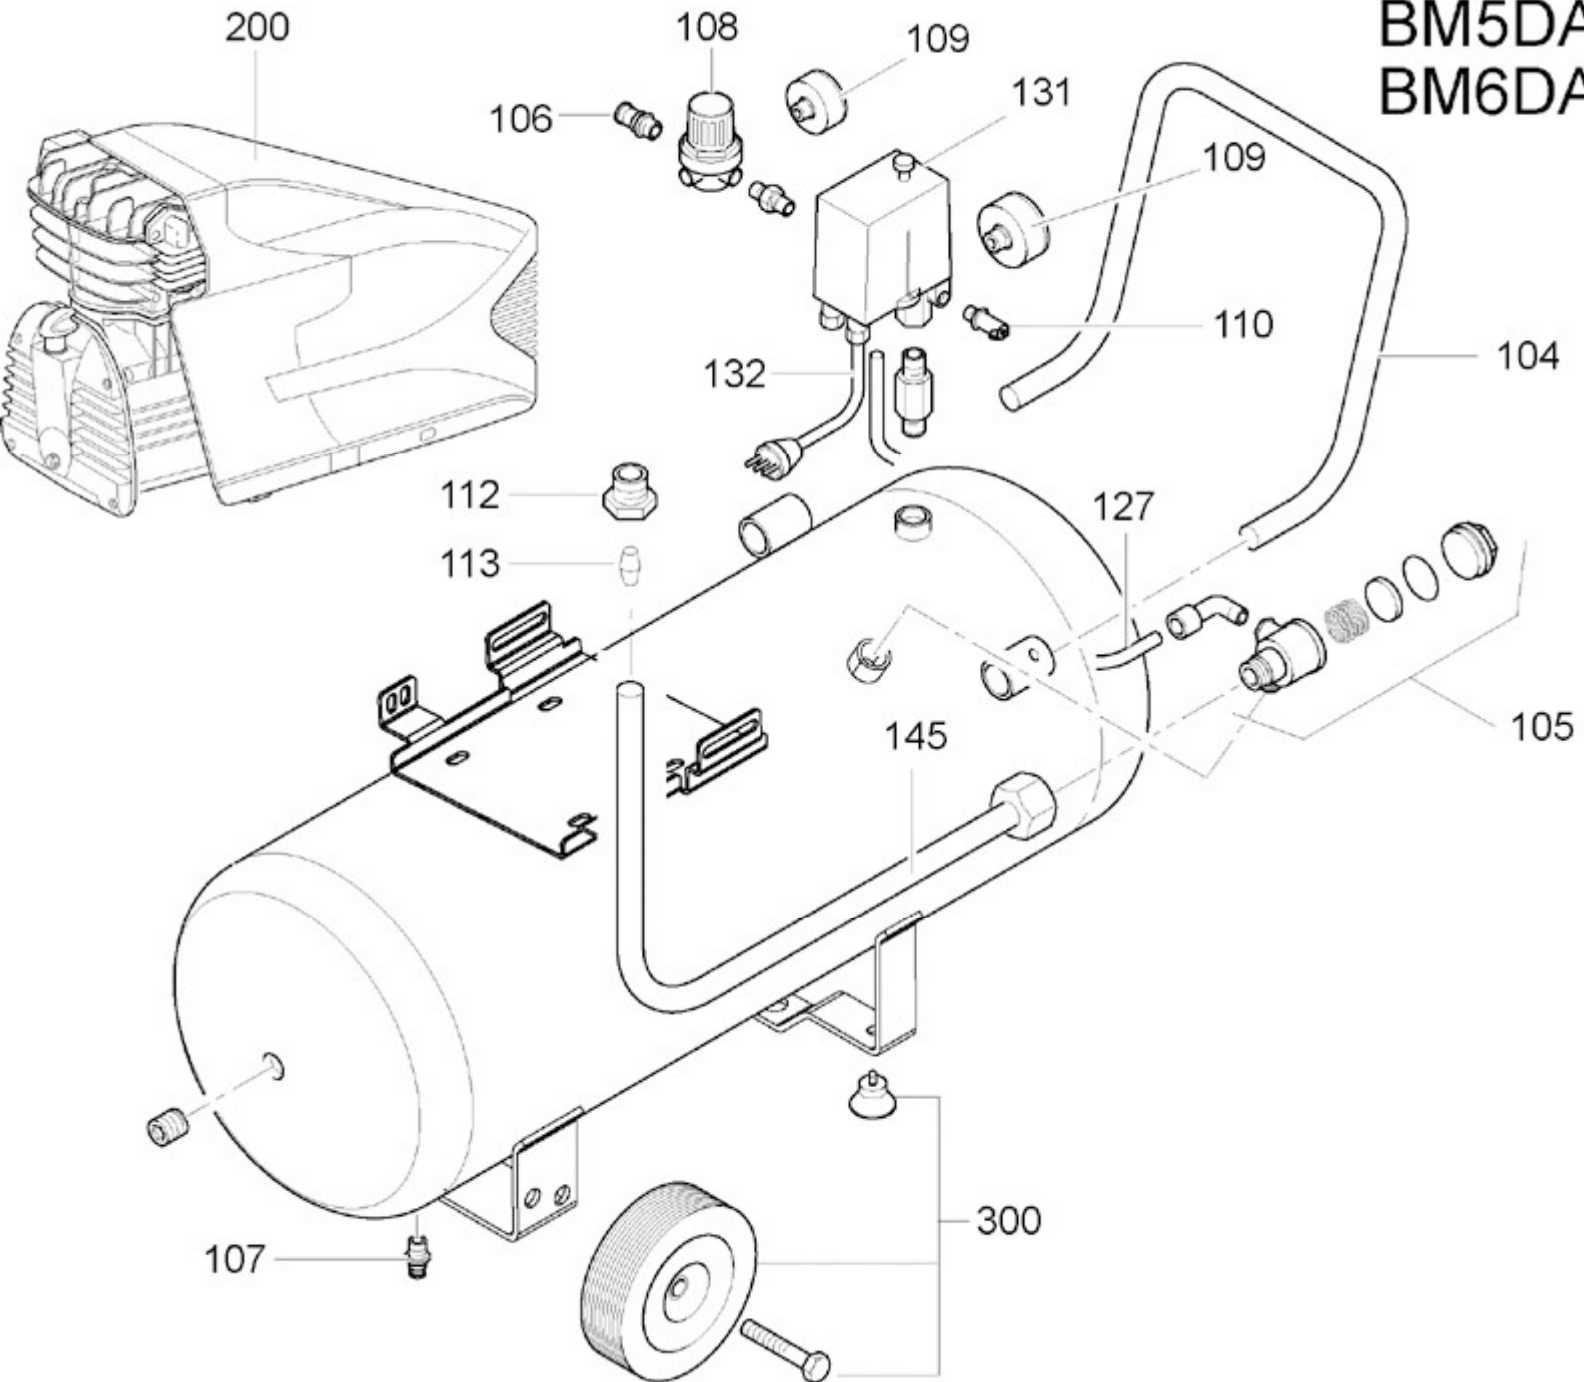

BM5DA
BM6DA

FBDC4G4FNN422

SUPERTIGER 285M

Pos	Component	MU	Multiplier
104	9420238	GRIP	PZ 1,0
105	4101052	CHECK VALVE	PZ 1,0
107	9047079	CONDENSATE DRAIN COCK	PZ 1,0
112	9050511	NIPPLE/ELBOW	PZ 1,0
145	9043830	DELIVERY PIPE	PZ 1,0
200	FB0000A	BARE PUMP	PZ 1,0
300	9421143	WHEELS/FEET MOUNTING KIT	PZ 1,0

Pos	Component	MU	Multiplier
2	4105146	CYLINDER	PZ 1,0
23	9434M02	AIR FILTER ASSEMBLY	PZ 1,0
33	4105148	OIL PLUG	PZ 1,0
46	9038939	FAN	PZ 1,0
49	9069286	UPPER HOUSING	PZ 1,0
52	4101047	EXHAUST VALVE	PZ 1,0
80	9067023	CONDENSER	PZ 1,0
900	9434A34	MPK VALVE PLATE MK265-285	PZ 1,0
901	9434B34	MPK PISTON-CONROD MK285	PZ 1,0
906	9434G24	MPK HEAD MK147-215-265-285	PZ 1,0
908	9434E32	MPK AFTERCOOLER MK265-285	PZ 1,0
909	9434F33	MPK GASKETS MK265-285	PZ 1,0
912	9434C32	MPK PISTON RINGS MK285	PZ 1,0
919	9434L03	MPK CARTER COVER MK265-285	PZ 1,0