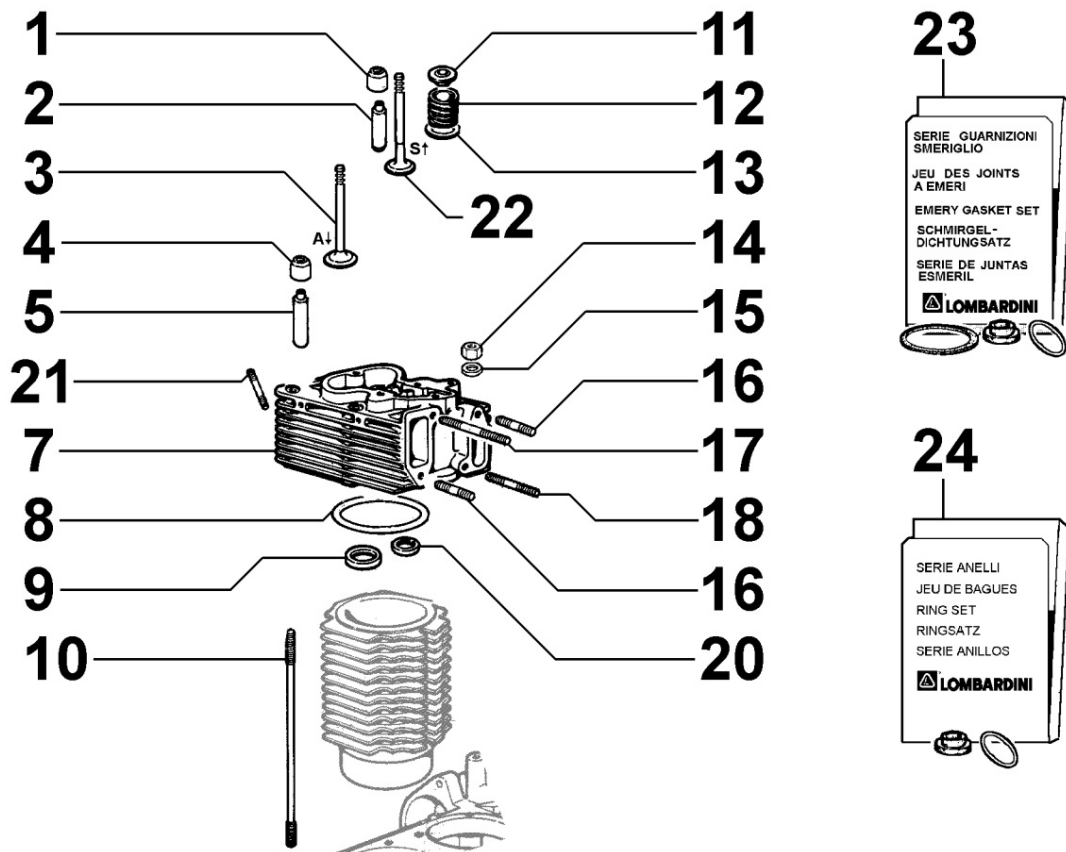

8021090120 - CYLINDER HEAD

Pos	Kit	Included In	Code	Description	Qty	Old Code	Tech. Info
1		(A)	ED0012133380-S	SEAL RING	2		⚠
2		(A)	ED0048452480-S	GUIDE	2		⚠
3		(A)	ED0096521530-S	INTAKE VALVE	2		⚠
5		(A)	ED0048452470-S	GUIDE	2		⚠
7	(A)		ED0092007110-S	CYLINDER HEAD ASSY	2	ED0092008440-S	⚠
8			ED0047300840-S	HEAD GASKET 0.60	2		
8			ED0047300850-S	GASKET	2		
8			ED0047300860-S	HEAD GASKET 0.80	2		
8			ED0047300870-S	HEAD GASKET 0.90	2		
8			ED0047300880-S	HEAD GASKET 1.00	2		
8			ED0047301930-S	HEAD GASKET 0.65	2		
8			ED0047301940-S	HEAD GASKET 0.75	2		
8			ED0047301950-S	HEAD GASKET 0.85	2		
8			ED0047301960-S	HEAD GASKET 0.95	2		
8			ED0047302520-S	HEAD GASKET 0.50	2		
8			ED0047302530-S	HEAD GASKET 0.55	2		
8			ED0047303490-S	HEAD GASKET 0.45	2		
9		(A)	ED0080002120-S	VALVE SEAT	2		⚠
10			ED0068501030-S	STUD	8		
11		(A)	ED0064101120-S	CAP	4	ED0080570180-S	⚠
12		(A)	ED0057551730-S	SPRING	2		⚠
13		(A)	ED0034300670-S	DISK	2		
14			ED0032401240-S	HEX.NUT	8		
15			ED0076251250-S	WASHER	8		
16		(A)		808009...0	2