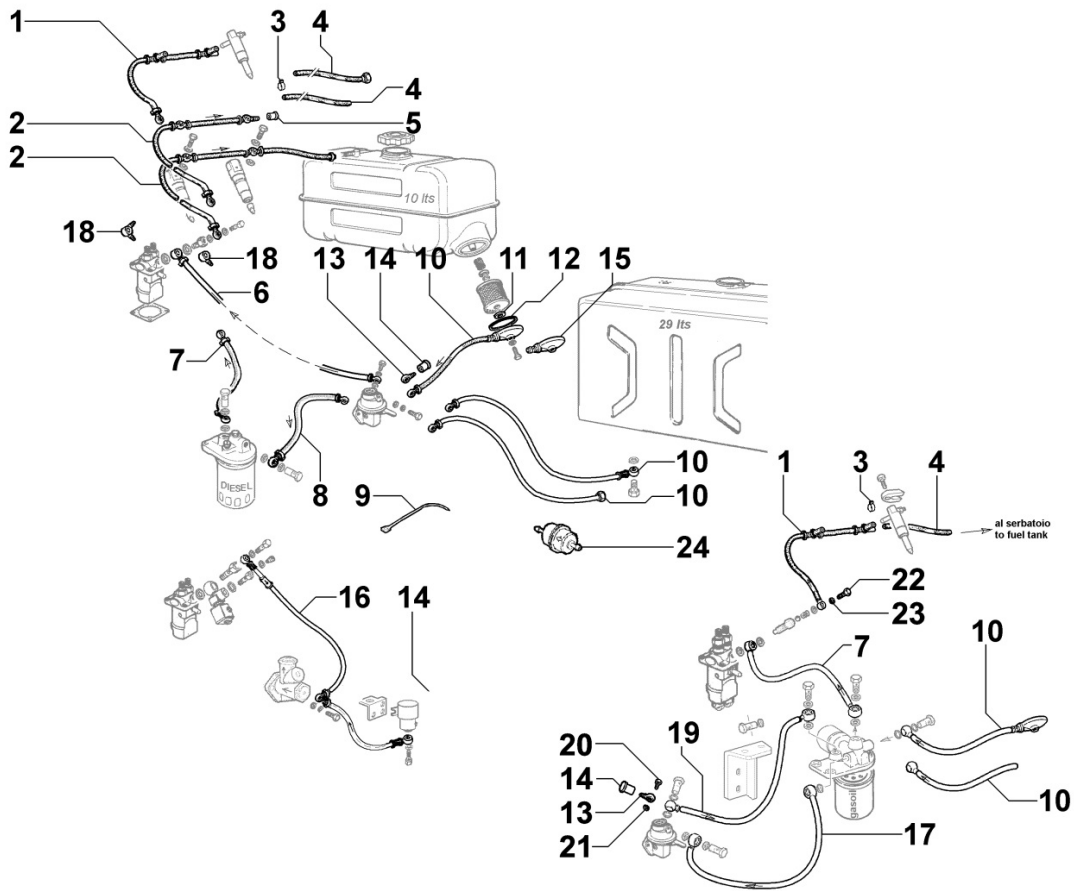

8064090170 - FUEL PIPING

Pos	Kit	Included In	Code	Description	Qty	Old Code	Tech. Info
2			ED0093711020-S	TUBO/FUEL TUBE N	1		
3			ED0036300500-S	CLAMP TYPE CLIC D.9-11 55	1		
4			ED0093752660-S	FUEL TUBE	1		
7			ED0093750320-S	FUEL TUBE	1		
8			ED0093740220-S	FUEL TUBE	1		
13			ED0072701040-S	*RACCORDO/UNION FV	1		
14			ED0021450370-S	RUBBER CAP FOR ADJ BANJO - 6MM	1