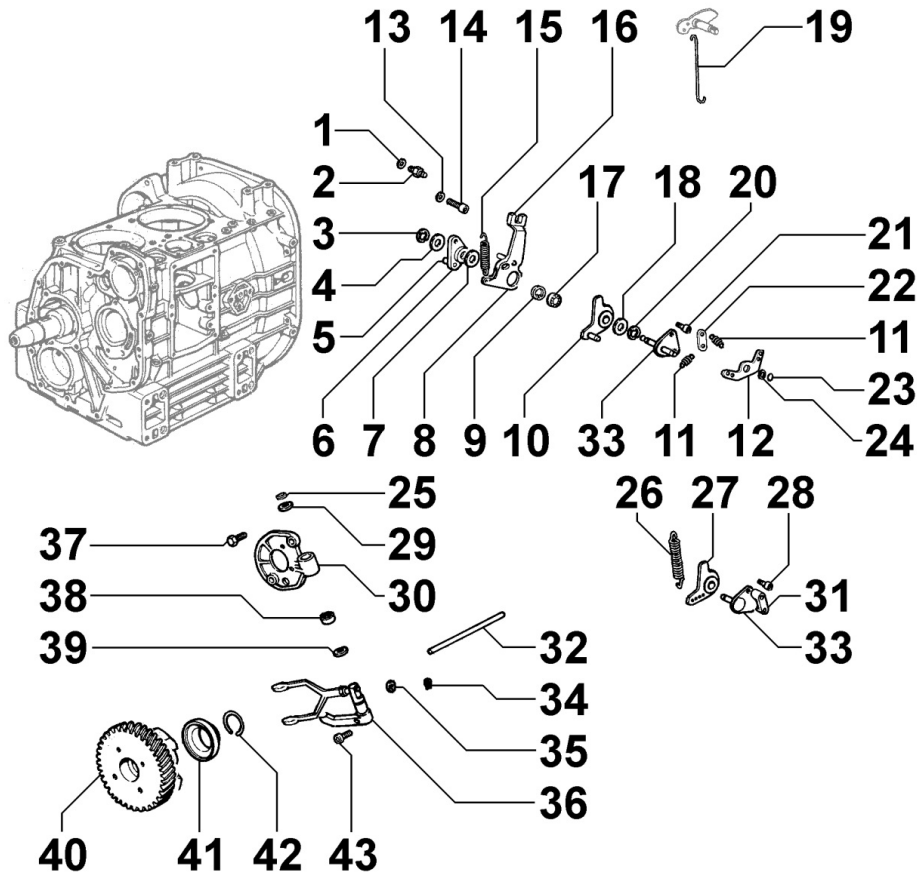

8050090090 - SPEED GOVERNOR

Pos	Kit	Included In	Code	Description	Qty	Old Code	Tech. Info
1			ED0075550040-S	WASHER	1		
2			ED0060400150-S	STUD	1		
3		(A)	ED0012400010-S	RING	1		
4		(A)	ED0076251030-S	WASHER R7626-051	1		
5		(A)		POS. 16	1		
6		(A)	ED0052002500-S	LEVER	1		
7		(A)	ED0076251040-S	WASHER R7626-051 GP10 ONLY	1		
9		(A)	ED0012410090-S	SNAP RING	2		
13		(A)	ED0076250120-S	PLAIN WASHERS 8,4X17X1,6	1		
15			ED0058011800-S	MOLLA/SPRING N	1		
16	(A)		ED0052002650-S	LEVER	1		⚠
16	(A)		ED0052002650-S	LEVER	1	ED0052002710-S	⚠
16		(A)	ED0052007600-S	LEVA/LEVER	1		
17		(A)	ED0030000040-S	B.BEARING	3		
21		(A)	ED0097300240-S	SOC HEAD CAP SCR M8X16L 1.25P	2		
25		(B)	ED0012400050-S	ANEL. SEEGER D.12 EST. D2003	1		
26			ED0056550760-S	SPRING	1		
27		(A)		POS. 16	1		
28			ED0097320630-S	SOC HEAD CAP SCR M8X35L 8.8	2		
30			ED0087850530-S	SUPPORTO LEVA	1		
31			ED0035210380-S	SPACER	1		
32			ED0060800220-S	GOVERNOR PUSH ROD	1		
33		(A)	ED0087850700-S	SUPPORT R8785-063 GP10 ONLY	1		
34		(B)	ED0012400770-S	SNAP RING	1		
36		(B)	ED0048820460-S	FORK.AS.	1		⚠
37			ED0017701500-S	BOLT	2