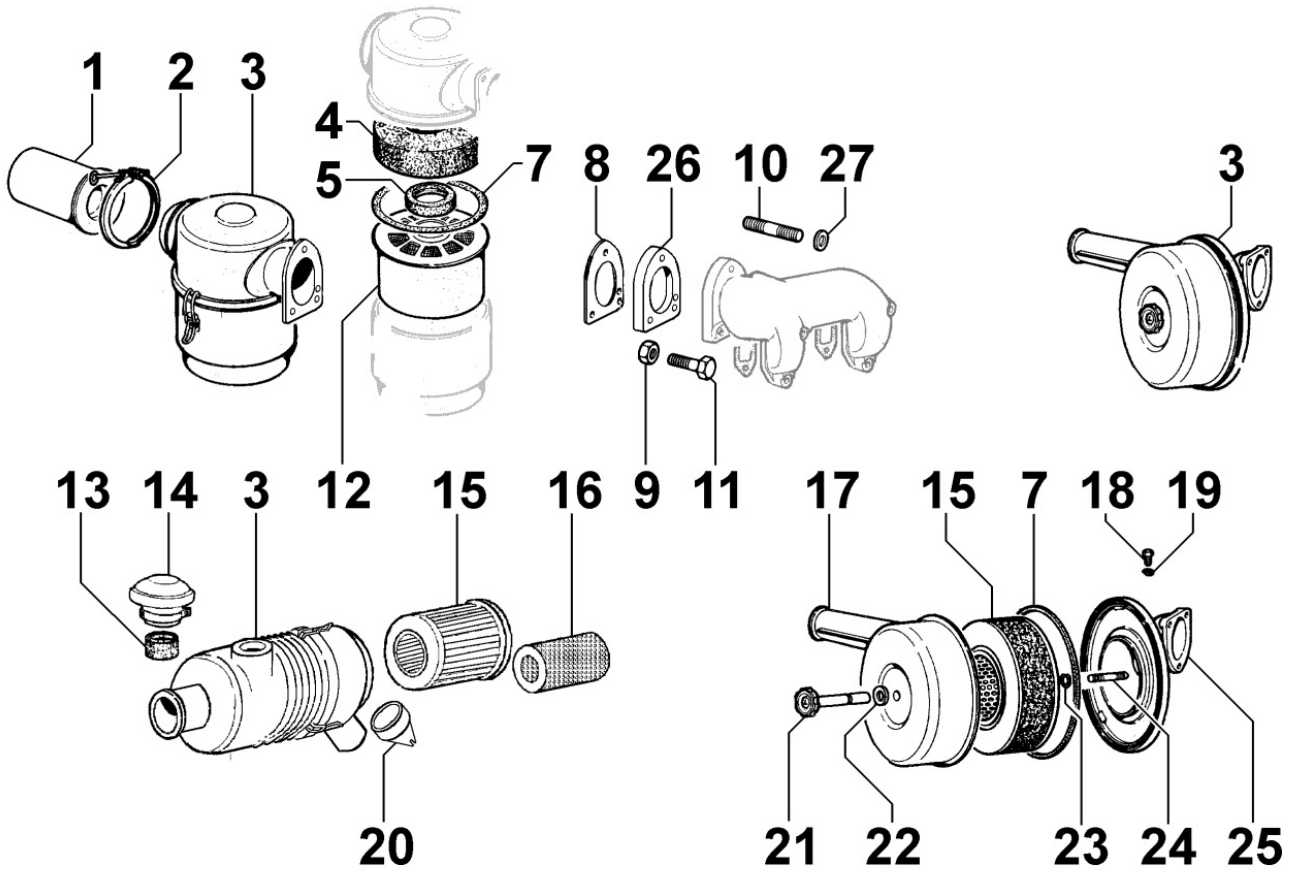

8081090140 - AIR CLEANER

Pos	Kit	Included In	Code	Description	Qty	Old Code	Tech. Info
3	(A)		ED0037003340-S	AIRCLEANER	1		▲
4		(A)	ED0054961820-S	ELEMENT	1		▲
5		(A)	ED0012610560-S	RING	1		▲
7		(A)	ED0047760290-S	GASKET	1		
9			ED0032400180-S	HEX NUT M8 1.25P STEEL 8	3		
12		(A)	ED0054960740-S	FILTER.EL.	1		▲
27			ED0075650070-S	SPRING WASHER D14.2/8.2	3