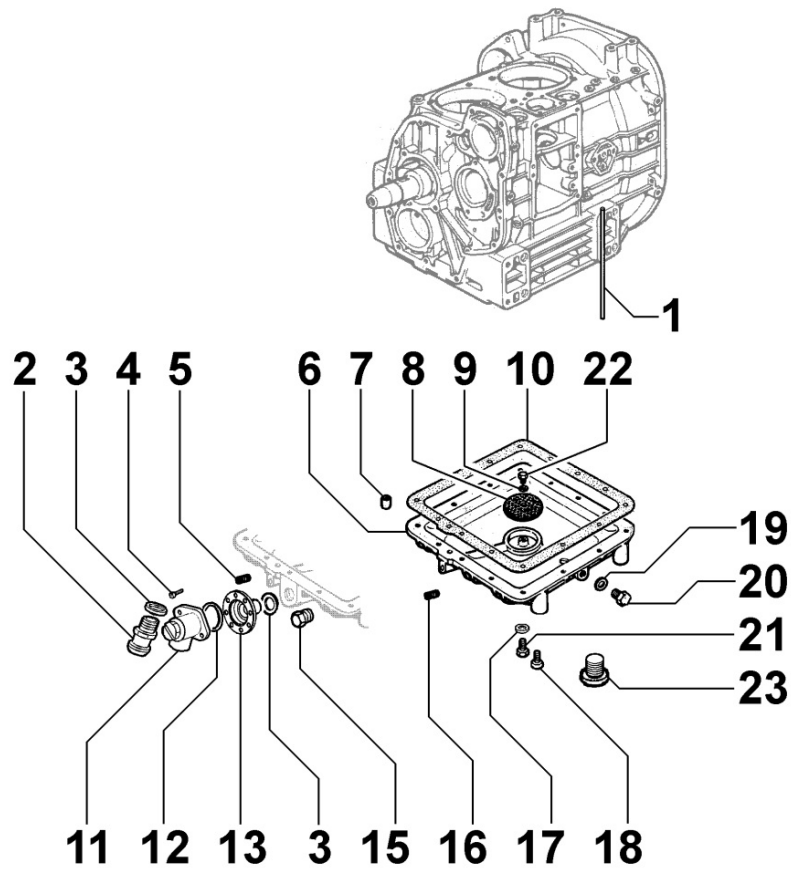

8041090030 - OIL PAN

Pos	Kit	Included In	Code	Description	Qty	Old Code	Tech. Info
1			ED0094551310-S	TUBE	2		
5		(A)	ED0090801820-S	PLUG AVSEAL D10 02961-01012	1		
6	(A)		ED0066456390-S	OIL PAN	1		
7			ED0084300650-S	TAPER PIN	1		
8		(A)	ED0050900100-S	HOLED METAL SHEET	1		
9		(A)	ED0075650040-S	SPRING WASHER D11.1/6.1 1.3 TH	1		
10			ED0046011770-S	GASKET	1		
18			ED0017701550-S	BOLT	14		
19		(A)	ED0046700160-S	GASKET	3		
20		(A)	ED0089650050-S	CAP	2		
22		(A)	ED0097610430-S	SELF-THREADING SCREW TE M6X10	1		
23			ED0090400120-S	OIL DRAIN PLUG M14	1