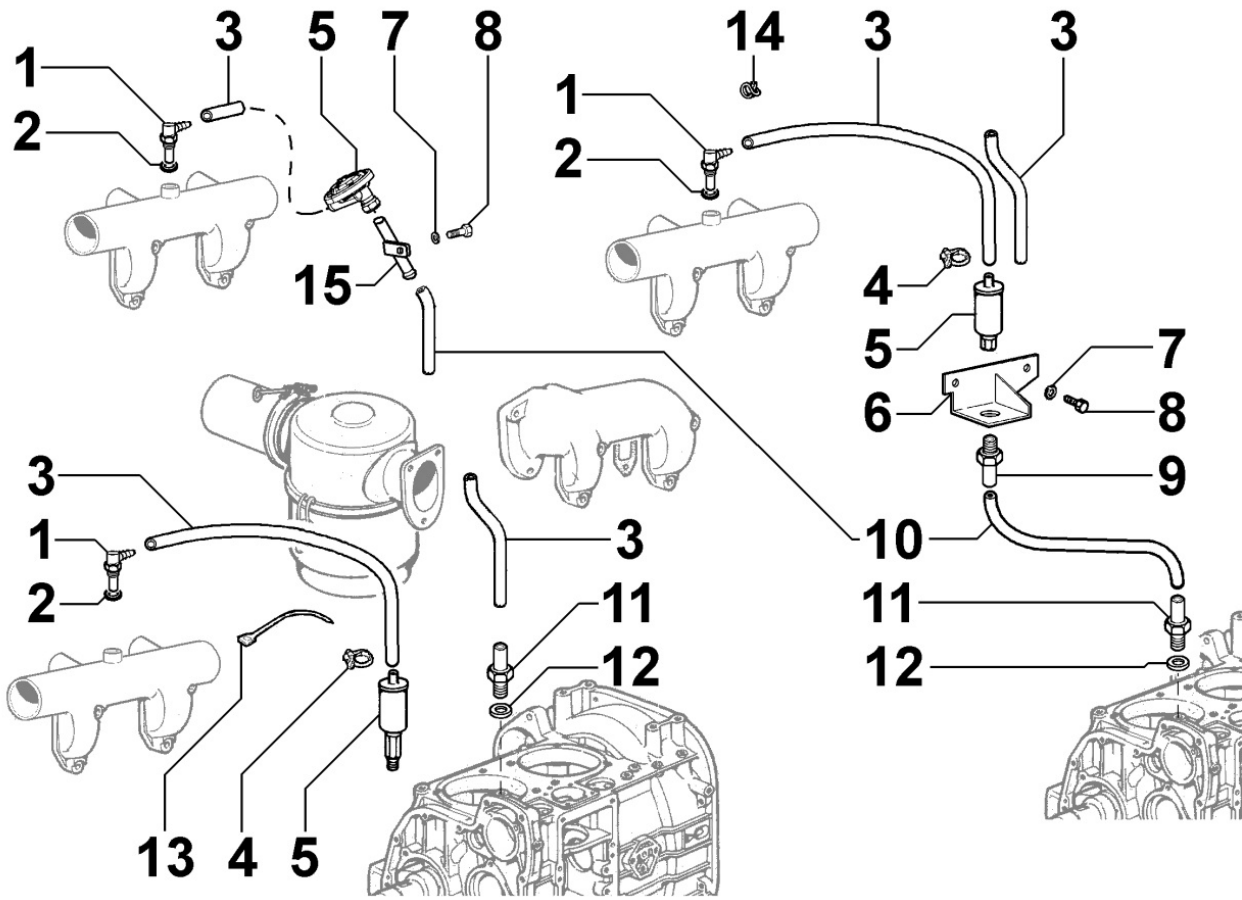

8045090070 - BREATHER SYSTEM

Pos	Kit	Included In	Code	Description	Qty	Old Code	Tech. Info
3			ED0094001630-S	SUCTIONNL.	1		
11			ED0073011440-S	UNION FOR DEPRESSION PIPE	1		
12			ED0046700140-S	GASKET	1