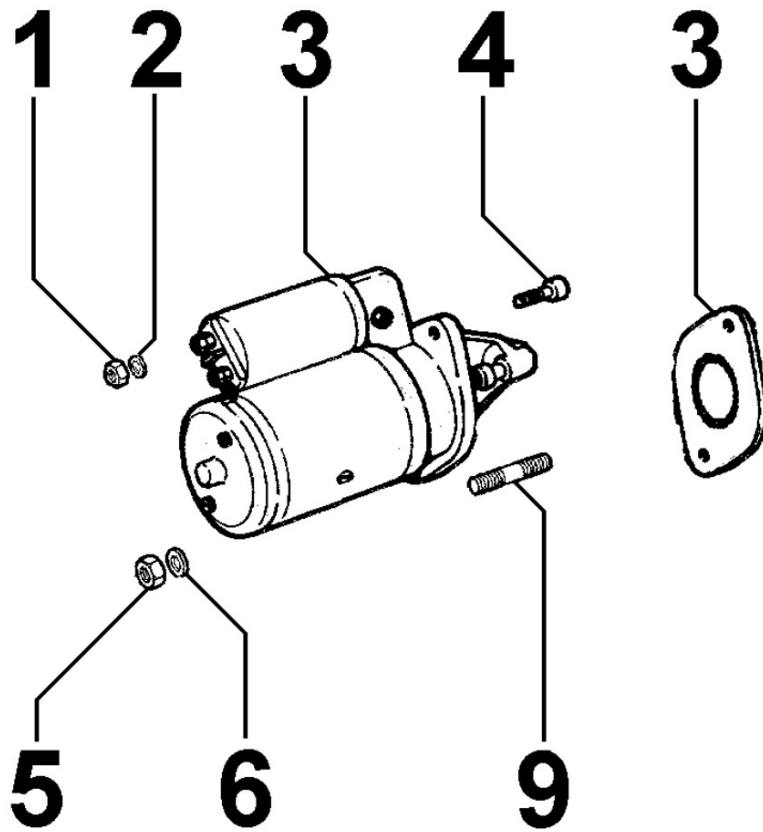

8101090010 - STARTING MOTOR

Pos	Kit	Included In	Code	Description	Qty	Old Code	Tech. Info
1			ED0032400200-S	NUT M8X1,25 UNI 5589-6S+ZN.B	1		
2			ED0075650070-S	SPRING WASHER D14.2/8.2	1		
3			ED0058402240-S	STARTER MOTOR BOSCH 1.7KW 0001115035	1		
4			ED0097300460-S	SOC HEAD SCREW M10X35-5931.8G+ZN.B	1		
5			ED0032400660-S	HEX.NUT M10X1,5 UNI 5588-8G+ZN.B	2		
6			ED0075650110-S	LOCK WASHER M10	2		
9			ED0068000040-S	STUD	1