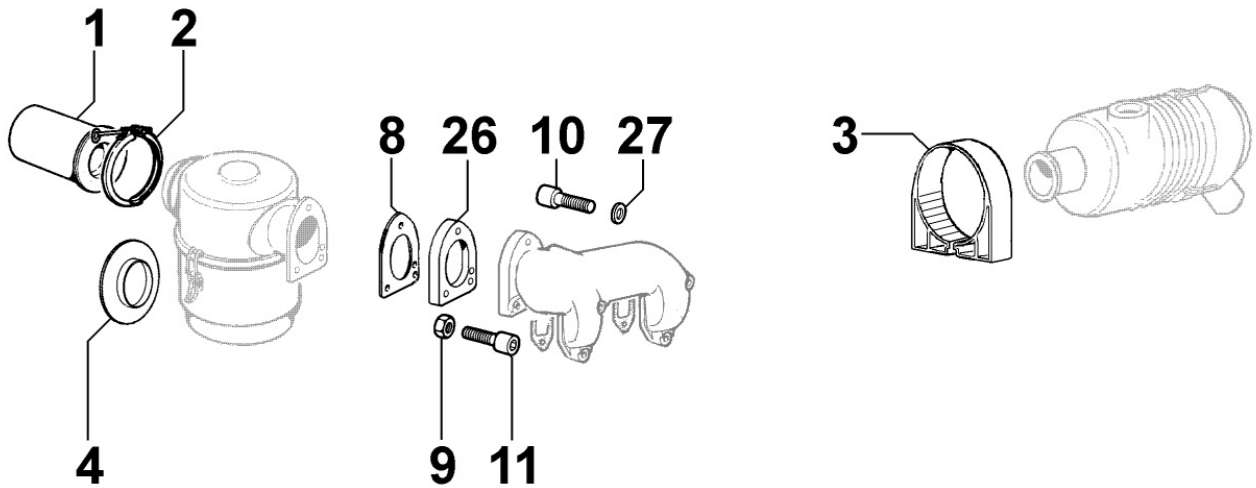

8082090050 - AIR INLET ACCESORIES

Pos	Kit	Included In	Code	Description	Qty	Old Code	Tech. Info
1			ED0067270240-S	PREFILTER	1		
2			ED0036172240-S	CLAMP	1		
4			ED0013011480-S	ANELLO/RING N 10	1