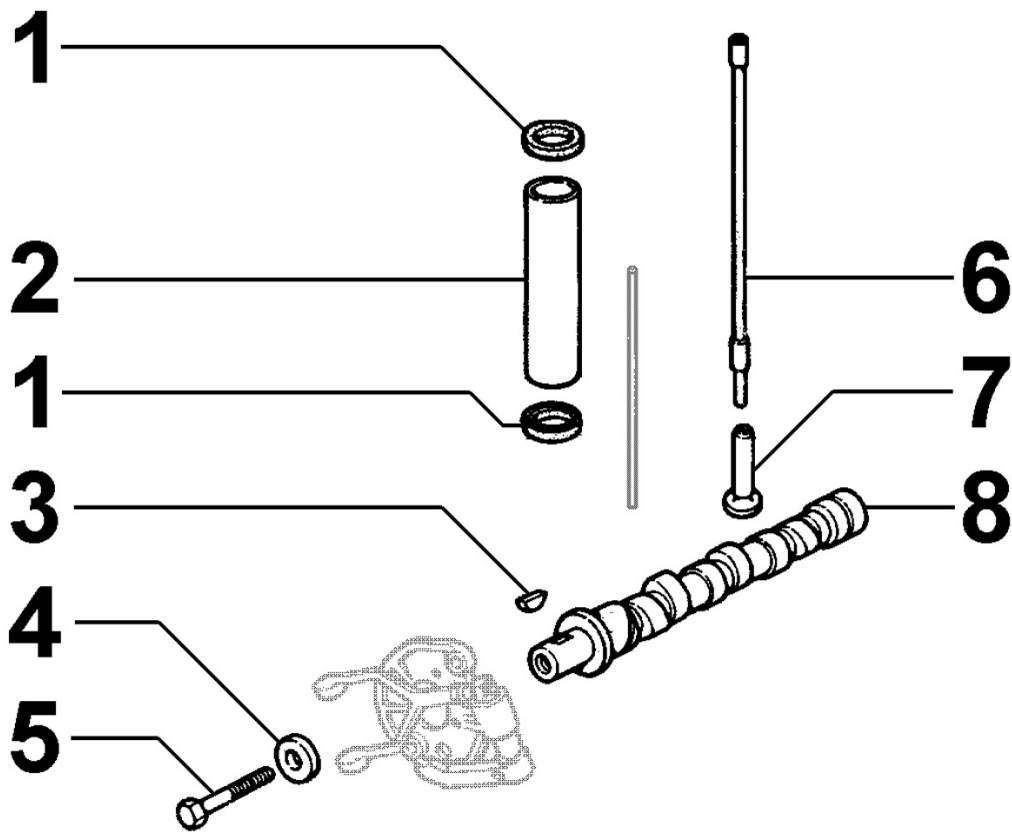

8035090020 - CAMSHAFT

Pos	Kit	Included In	Code	Description	Qty	Old Code	Tech. Info
1			ED0047400240-S	GASKET	4		
2			ED0095200450-S	PROT.TUBE	2		
3			ED0022800470-S	KEY	1		
4			ED0076260380-S	WASHER	1		
5			ED0017800590-S	BOLT	1		
6			ED0014102050-S	PUSHROD COMPLETE	4		
7			ED0072150430-S	TAPPET	4		
8			ED0010111100-S	CAMSHAFT	1