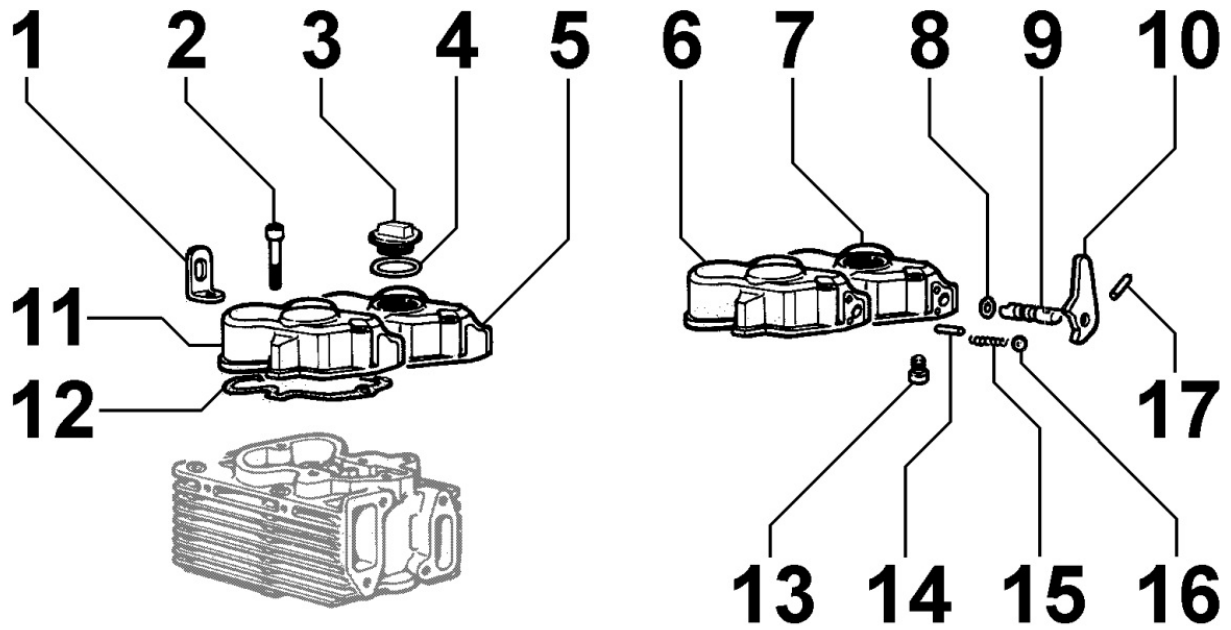

8022090070 - HEAD COVER

Pos	Kit	Included In	Code	Description	Qty	Old Code	Tech. Info
1			ED0085060030-S	LIFTING HOOK	2		
2			ED0097320750-S	SCREW	4		
3			ED0090321240-S	FILLER OIL PLUG YELLOW	1		
4			ED0012000150-S	O RING	1		
5			ED0021253380-S	COVER	1		⚠
11			ED0021253390-S	COVER	1		⚠
12			ED0044000610-S	GASKET	2