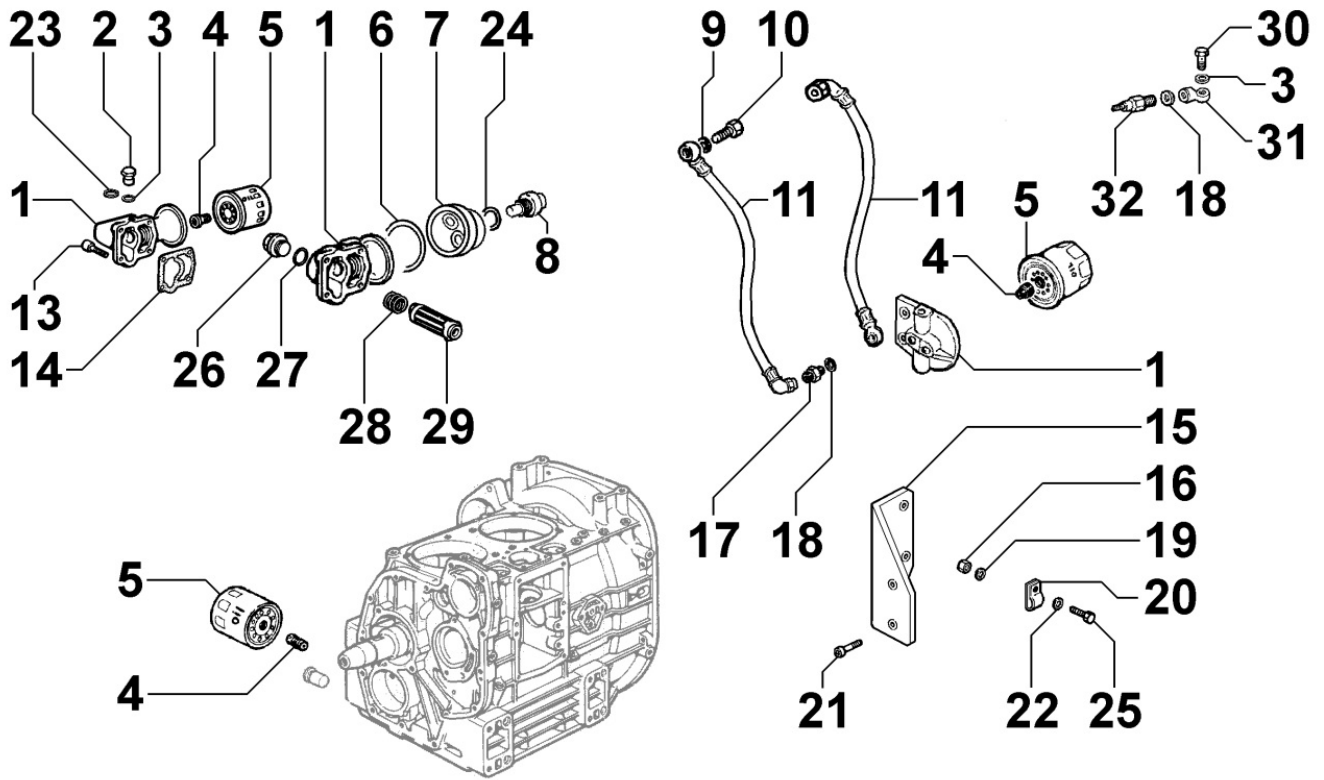

8042090180 - OIL FILTER

Pos	Kit	Included In	Code	Description	Qty	Old Code	Tech. Info
4			ED0072650210-S	OIL FLTR CONNECTION	1		
5			ED0021752830-S	OIL CARTRID. SPARE PART KOHLER	1