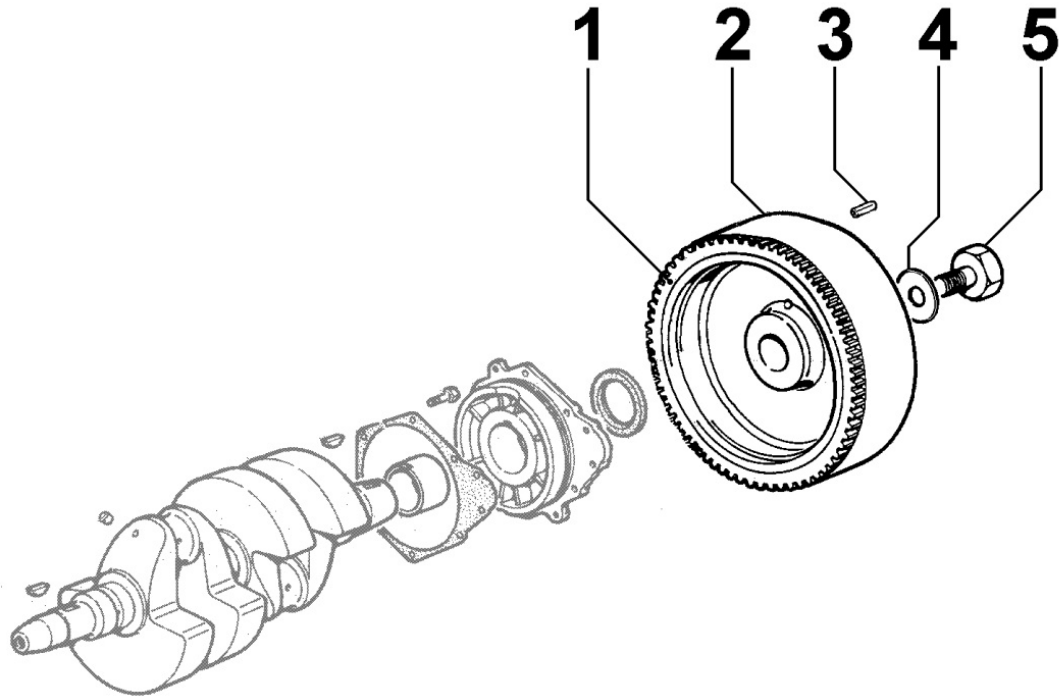

8012090010 - FLYWHEEL

Pos	Kit	Included In	Code	Description	Qty	Old Code	Tech. Info
1		(A)	ED0028160250-S	RING GEAR	1		
2	(A)		ED0098801240-S	VOLANO/FLYWHEEL D **	1		
4			ED0051110050-S	RET.PLATE	1		
5			ED0018610450-S	BOLT	1