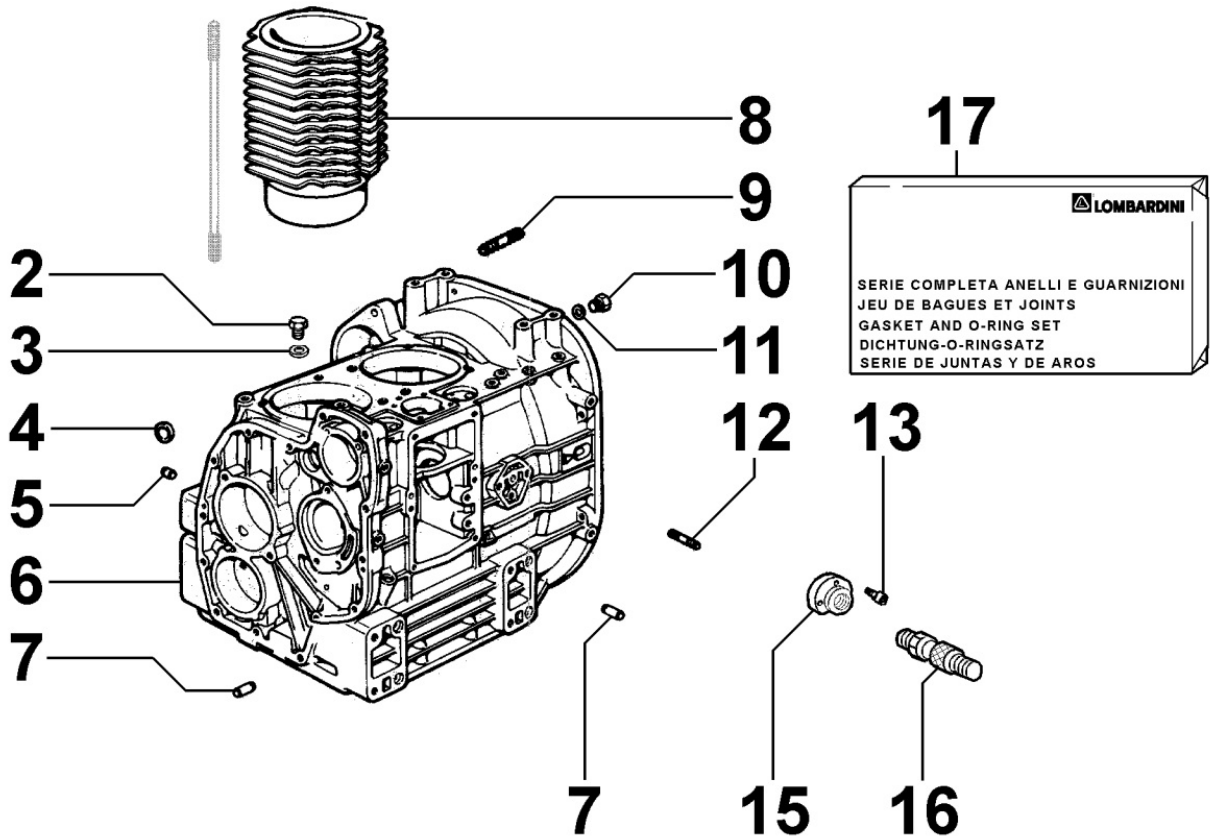

8020090130 - CRANKCASE

Pos	Kit	Included In	Code	Description	Qty	Old Code	Tech. Info
3		(A) (B)	ED0046700600-S	COPPER WASHER	1		
4		(A) (B) (C)	ED0090800830-S	CAP	1		
5		(A) (B) (C)	ED0090801330-S	PLUG AVSEAL D8 02961-00810	3		⚠
6	(A)		ED0015111110-S	CRANKCASE	1		⚠
7		(A)	ED0084600550-S	PIN	4		
8			ED0023805460-S	CYLINDER	2		
9		(A)		810109...0	1		
10		(A) (B)	ED0089650340-S	PLUG	1		
11		(A) (B)	ED0046700580-S	COPPER WASHER 8,2X12X1,5	1		
12		(A) (B) (C)	ED0067800080-S	STUD M8X20	2		
17			ED0082050990-S	GASK.+O.R.SET	1		⚠