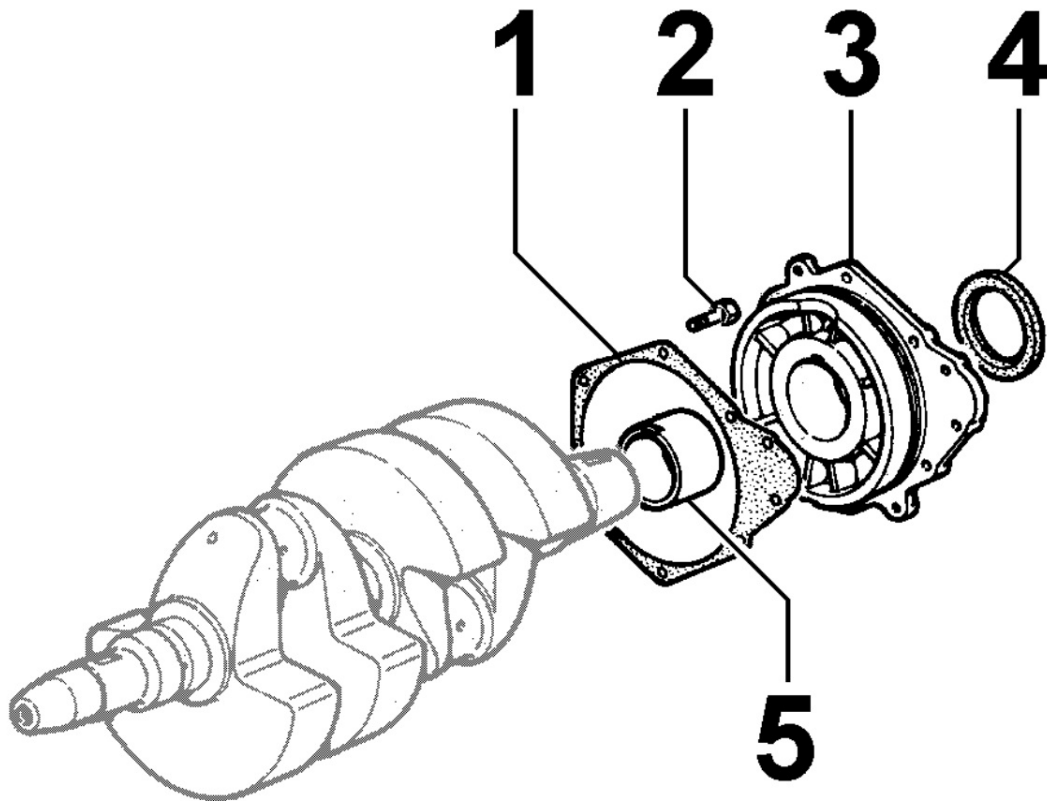

8023090010 - FLYWHEEL SIDE SUPPORT

Pos	Kit	Included In	Code	Description	Qty	Old Code	Tech. Info
1			ED0047010490-S	GASKET	1		
1			ED0047011100-S	GASKET	1	ED0047010500-S	
2			ED0017701500-S	BOLT	8		
3	(A)		ED0086752900-S	SUPPORT	1		▲
4		(A)	ED0012135510-S	SEAL RING. 50X70X10	1		
5			ED0016111610-S	BEAR.-0.25	1		▲
5			ED0016111620-S	BEAR.-0.50	1		▲
5		(A)	ED0016111600-S	BEAR.STAND.	1		▲