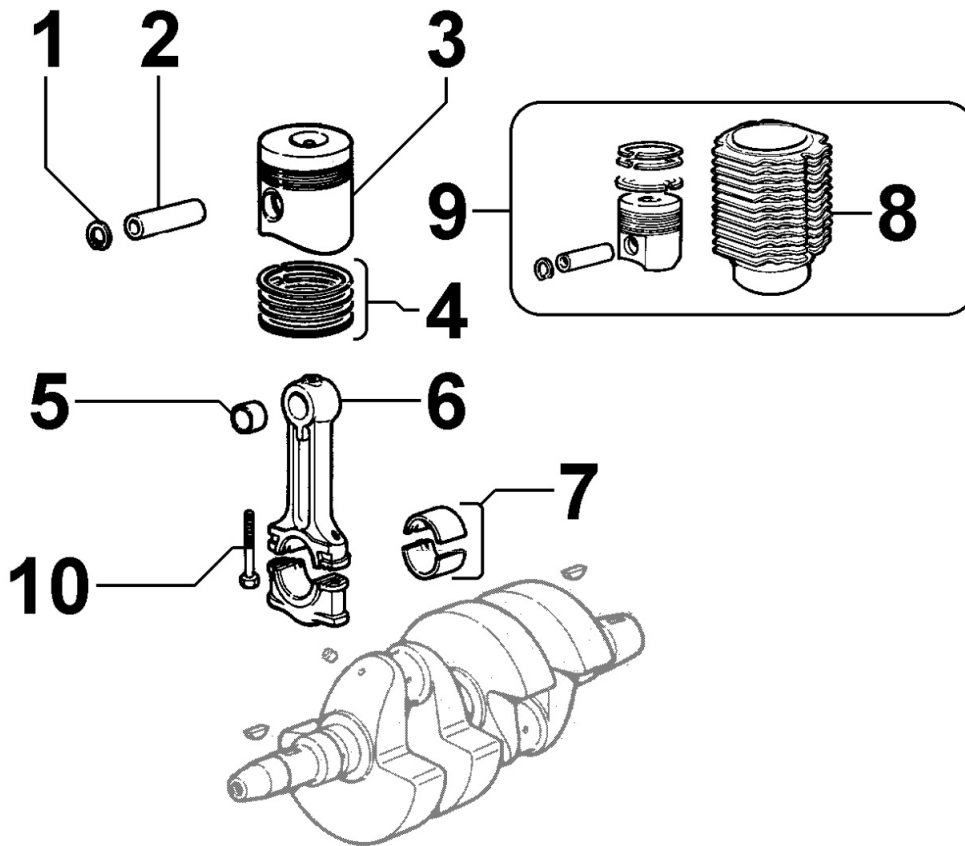


ED6C9610

Spare Parts Catalogue

KD625-2

Update Date 19/01/2017

Print Date 24/01/2017

Tavola ricambi

Index	Description
8010090020	CRANKSHAFT
8011090020	PISTON / CONNECTING ROD
8012090010	FLYWHEEL
8020090130	CRANKCASE
8021090120	CYLINDER HEAD
8022090070	HEAD COVER
8023090010	FLYWHEEL SIDE SUPPORT
8024090010	CRANKCASE COVER
8026090010	CRANKSHAFT CENTRAL SUPPORT
8027090050	TIMING SYSTEM CLOSURE PLATE
8030090110	INJECTION SYSTEM
8035090020	CAMSHAFT
8036090040	ROCKER ARMS / VALVES
8038090010	TIMING GEAR
8040090010	OIL PUMP
8041090030	OIL PAN
8042090180	OIL FILTER
8043090020	OIL DIPSTICK
8044090020	OIL PRESSURE VALVE
8045090070	BREATHER SYSTEM
8050090090	SPEED GOVERNOR
8051090090	CONTROLS
8061090340	FUEL FILTER
8062090070	FUEL FEED PUMP
8064090170	FUEL PIPING
8070090020	AIR SHROUD
8071090010	COOLING FAN
8072090080	COOLING PLATES
8080090020	AIR INLET MANIFOLD / AIR FILTER
8081090140	AIR CLEANER
8082090050	AIR INLET ACCESORIES
8085090030	EXHAUST GAS MANIFOLD
8087090060	EXHAUST GAS ACCESSORIES
8100090050	VOLTAGE ALTERNATOR
8101090010	STARTING MOTOR
8102090050	OIL PRESSURE SWITCH

8011090020 - PISTON / CONNECTING ROD

Pos	Kit	Included In	Code	Description	Qty	Old Code	Tech. Info
1		(B)	ED0012400220-S	SNAP RING	4		
2		(B)	ED0084800290-S	PISTON PIN	2		
3	(B)	(D)	ED0065002720-S	PISTON STD.	2		
3	(B)	(D)	ED0065002730-S	PISTON +0.5	2		
3	(B)	(D)	ED0065002740-S	PISTON +1	2		
4		(B)	ED0082112090-S	RINGS STAND.	2		
4		(B)	ED0082112100-S	RINGS +0.5	2		
4		(B)	ED0082112110-S	RINGS +1	2		
5		(A)	ED0016300140-S	S.ENDBRNG	1		
6	(A)		ED0015261110-S	CONNECTING ROD	2		
7			ED0016400590-S	BEARING STD	2		
7			ED0016400600-S	BEAR.-0.25	2		
7			ED0016400610-S	BEAR.-0.50 =<>	2		
8		(D)		802009...0			
9	(D)		ED0048980860-S	PISTON/CYLINDER ASSY 9/11LD 625	2	ED0048980310-S	
10		(A)	ED0017701090-S	BOLT	4		