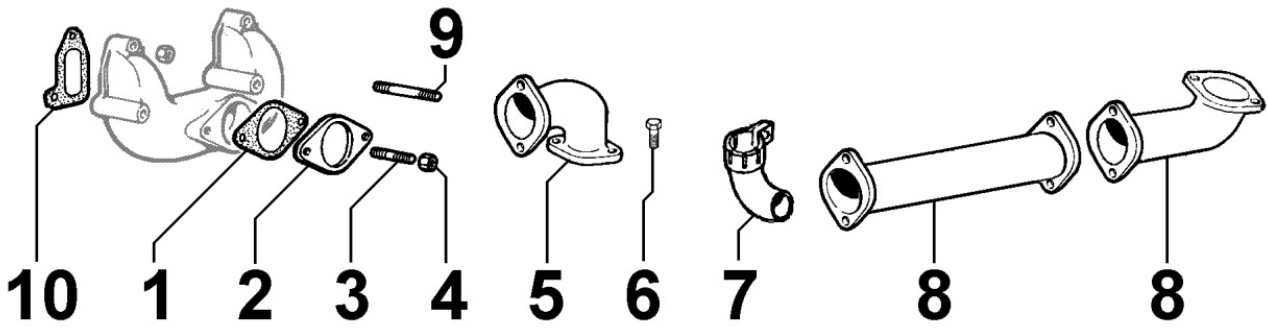

8087090060 - EXHAUST GAS ACCESSORIES

Pos	Kit	Included In	Code	Description	Qty	Old Code	Tech. Info
1			ED0045000790-S	GASKET	1		
2			ED0038150130-S	FLANGE	1		
3			ED0067800680-S	STUD	2		
4			ED0032401630-S	HEX FLANG HEAD NUT M8 RM	2