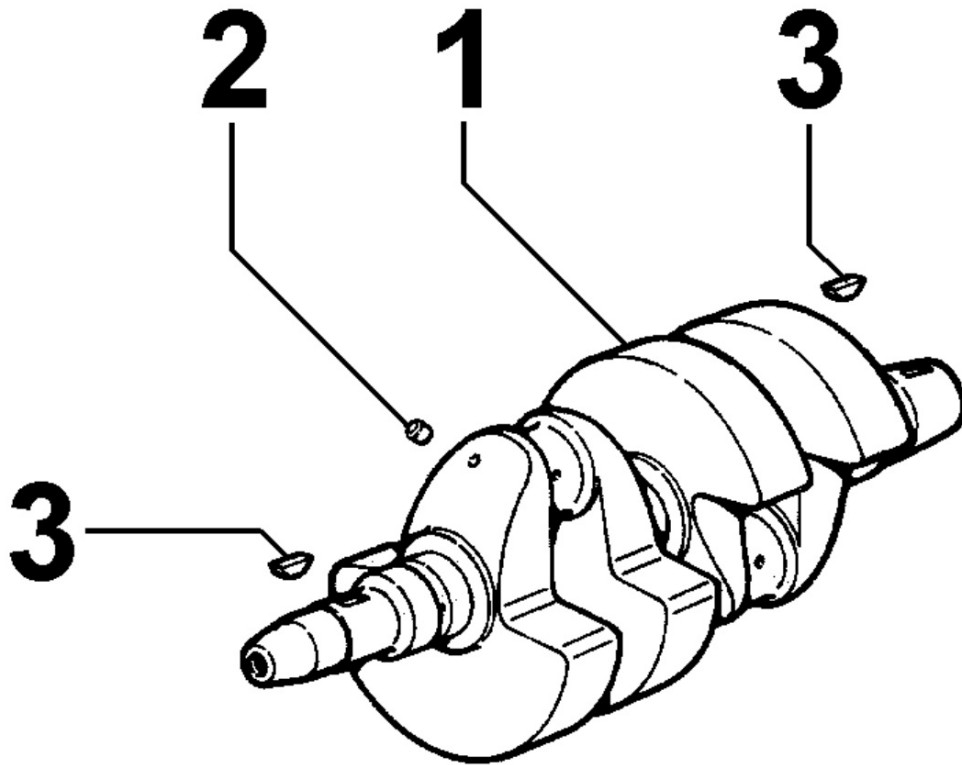

8010090020 - CRANKSHAFT

Pos	Kit	Included In	Code	Description	Qty	Old Code	Tech. Info
1	(A)		ED0010507850-S	CRANKSHAFT	1		
3		(A)	ED0022800560-S	KEY	2