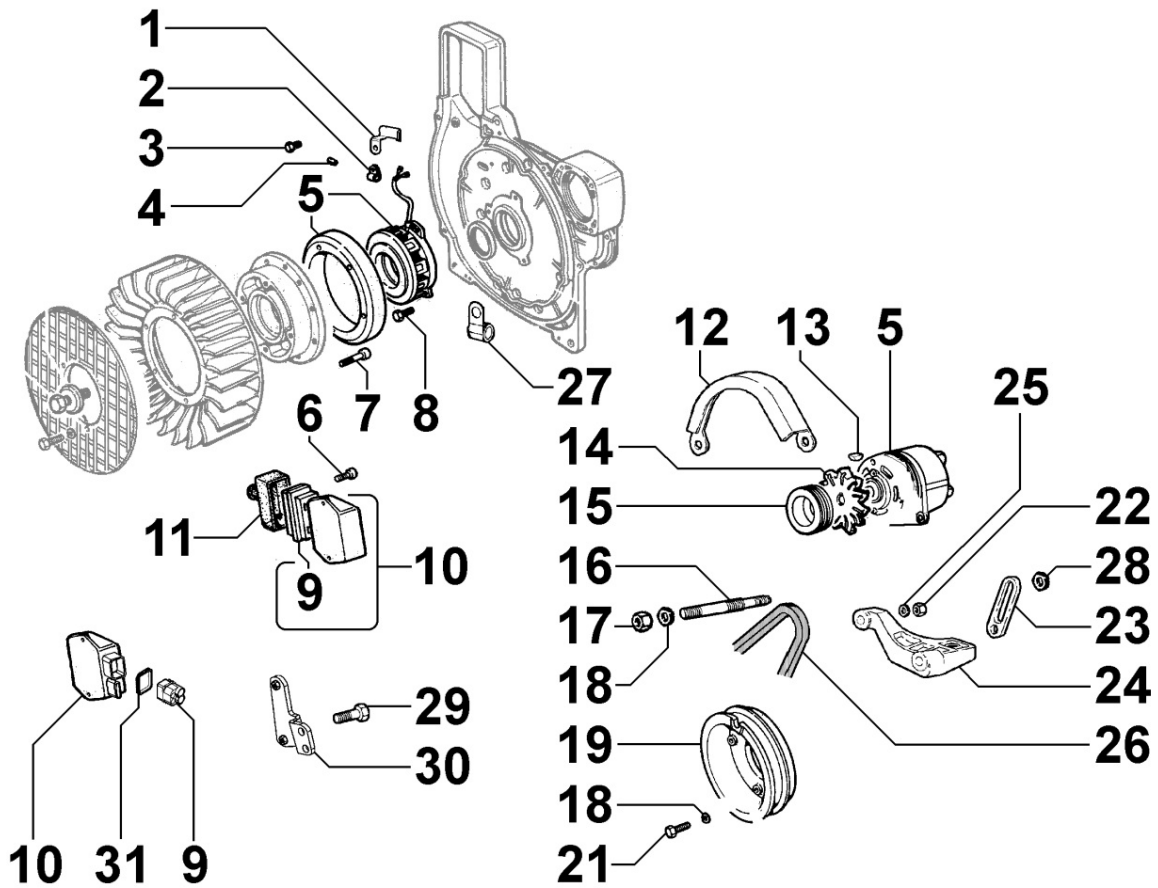

8100090050 - VOLTAGE ALTERNATOR

Pos	Kit	Included In	Code	Description	Qty	Old Code	Tech. Info
1			ED0036171020-S	CLAMP	1		
2			ED0036170880-S	CLAMP	1		
3			ED0097300080-S	SCREW 6X10-5931-8.8+Zn.B	1		
4			ED0024710140-S	COLLAR	1		
5			ED0011571540-S	ALTERNATOR 12V 14A	1		
6			ED0097320920-S	SCREW	2		
7			ED0097320780-S	SOC HEAD CAP SCR M6X25 8.8	5		
8			ED0097310220-S	ALLEN SCREW	4		
10			ED0073624070-S	VOLTAGE REGULATOR 12V-30A	1		
11			ED0021450140-S	CAP	1