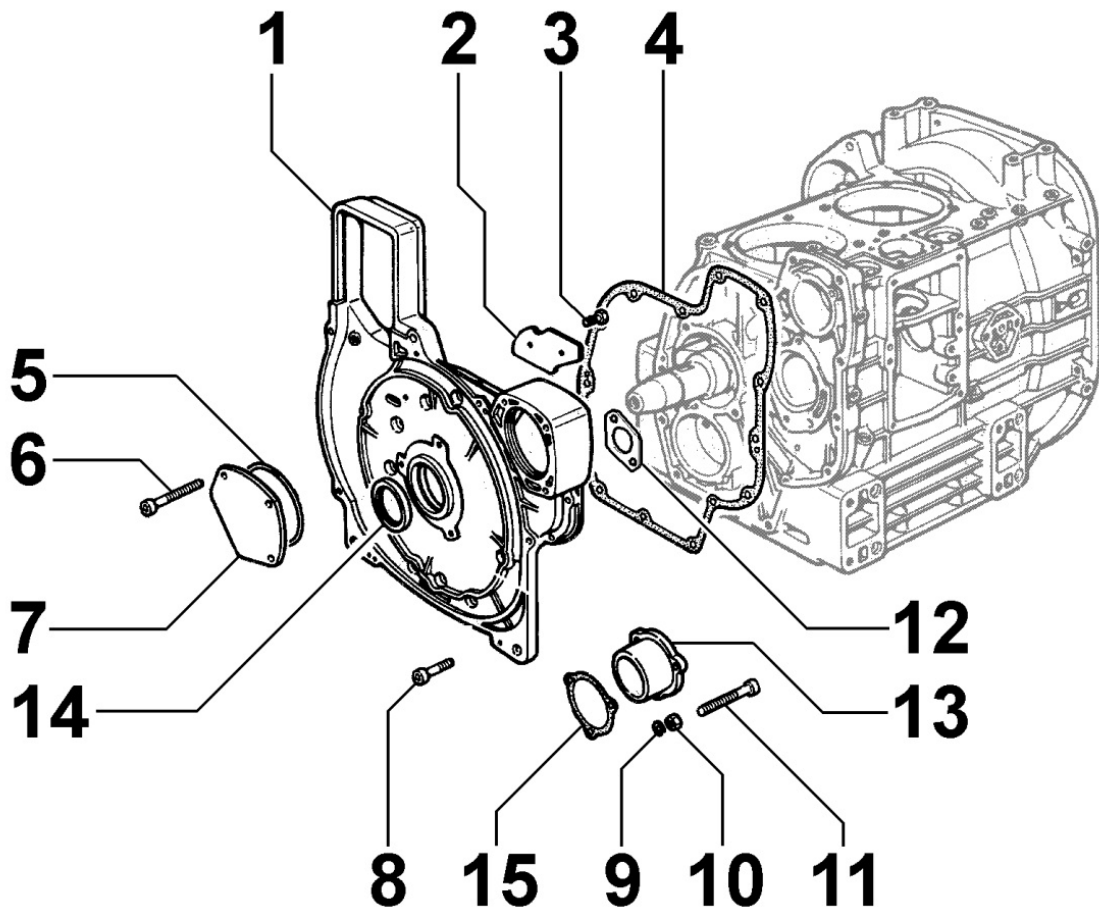

8027090050 - TIMING SYSTEM CLOSURE PLATE

Pos	Kit	Included In	Code	Description	Qty	Old Code	Tech. Info
1	(A)		ED0089004630-S	SUPPORT	1		
2		(A)	ED0051681030-S	RETAINER	1		
3		(A)	ED0017600010-S	HEX BOLT M6X10L 8.8	2		
4			ED0047010390-S	GASKET	1		
6			ED0097300350-S	SOC HEAD SCREW M8X65-5931.8G+ZN.B	3		
8			ED0097320630-S	SOC HEAD CAP SCR M8X35L 8.8	11		
9			ED0076250100-S	WASHER D.8X15X1,5	6		
10			ED0032400180-S	HEX NUT M8 1.25P STEEL 8	3		
11			ED0097300320-S	SOC HEAD CAP SCR M8X45L 8.8	3		
12			ED0047755250-S	GASKET	1		
13			ED0027510960-S	COVER	1		
14		(A) (B)	ED0012135520-S	SEAL RING. 42X58X10	1