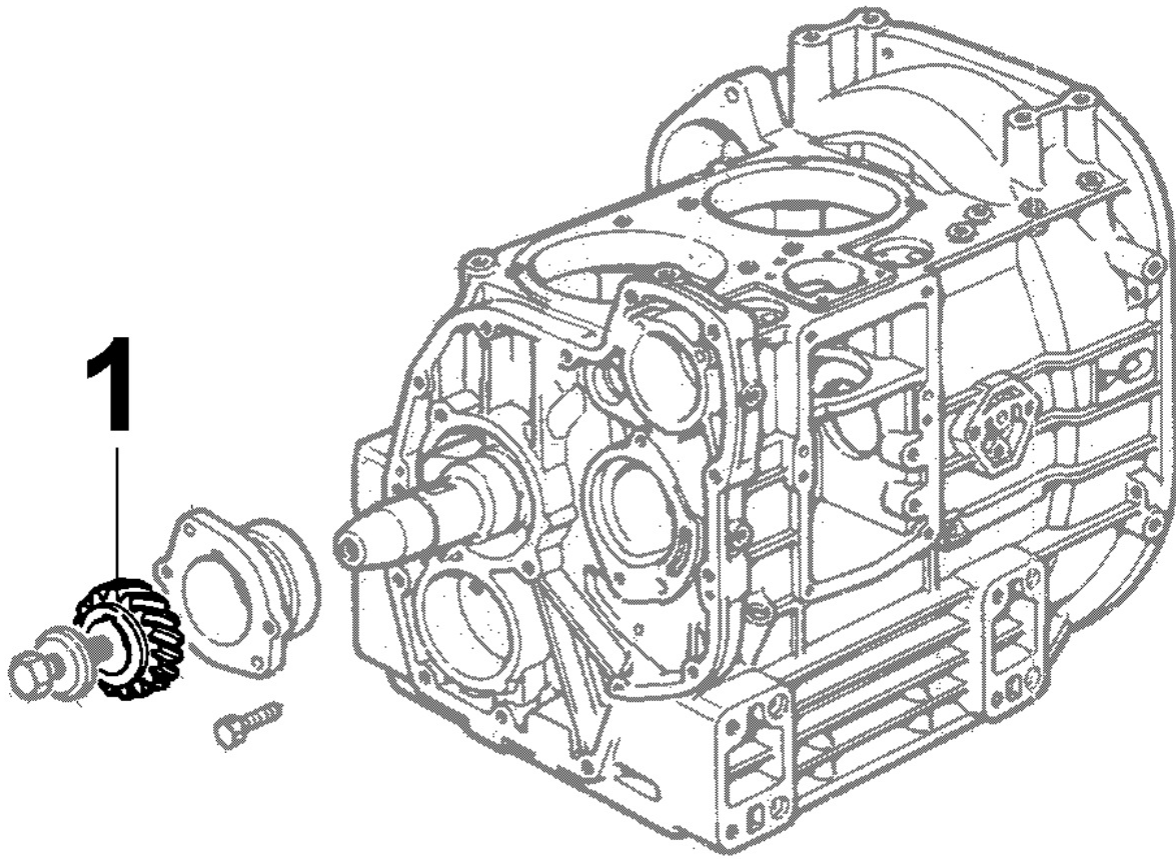

8038090010 - TIMING GEAR

Pos	Kit	Included In	Code	Description	Qty	Old Code	Tech. Info
1			ED0049360420-S	GEAR	1