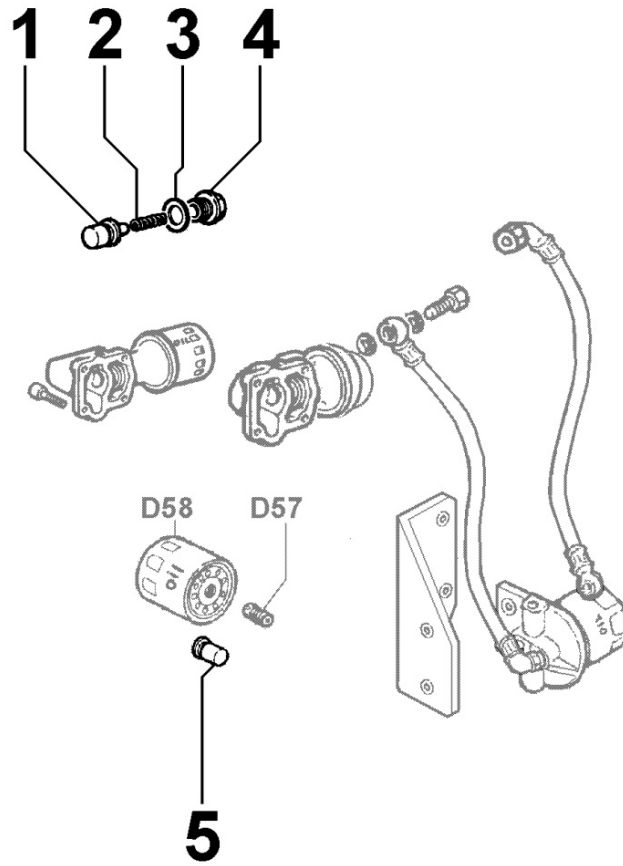

8044090020 - OIL PRESSURE VALVE

Pos	Kit	Included In	Code	Description	Qty	Old Code	Tech. Info
5			ED0096800580-S	VALVOLA MAX.PRESS. OLIO COMPL.	1