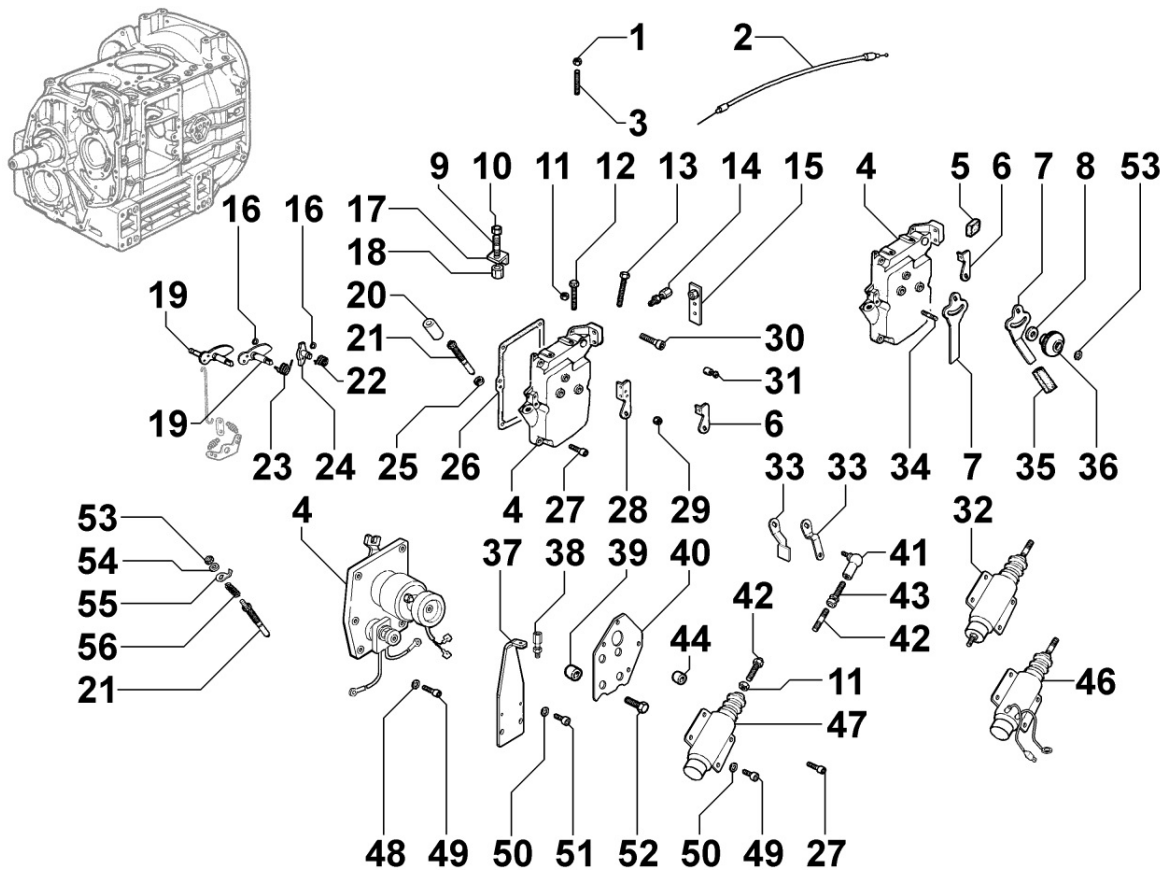

8051090090 - CONTROLS

Pos	Kit	Included In	Code	Description	Qty	Old Code	Tech. Info
4	(B)		KDISC.		1	ED0025161500-S	
4		(B)	ED0026902770-S	COPERCHIO/COVER D A	1		
5		(B)		POS. 4	1		
6		(B)	ED0052001080-S	LEVER	1		
9			ED0067800890-S	STUD	1		
10			ED0032030990-S	NUT	1		
11		(B) (D)	ED0032400080-S	NUT M6-CI.8 type 1-ISO	2		
12		(B)	ED0017600270-S	HEX BOLT M6X40L STEEL 8.	2		
13			ED0017601480-S	VITE/SCREW 10	1		
14			ED0091801920-S	END	1	ED0091800420-S	
16		(B)	ED0012000340-S	O-RING 2025 6.07 x 1.78"	2		
17			ED0051680520-S	RETAINER	1		
18			ED0032401310-S	NUT	1		
19			KV.M.		1	ED0052001030-S	
19		(B)	ED0052001940-S	LEVER	1		
21	(A)		ED0085760060-S	SUPPLEM./EX.FUELDEV. D C	1		
22		(B)	ED0056800780-S	SPRING	2		
24		(B)	ED0052001540-S	LEVER	1		
25		(A)	ED0032400580-S	HEX.NUT	1		
26			ED0047755260-S	GASKET	1		
27			ED0097320780-S	SOC HEAD CAP SCR M6X25 8.8	5		
29		(B)	ED0032401640-S	NUT	2		
30			ED0097300180-S	HSHC SCREW ISO 4762 M6X45	1		
31			ED0058301190-S	CONNECTOR 'FV C10	1		
33		(B)	ED0052710550-S	LEVA/LEVER N	1		
39			ED0035260670-S	DISTANZIALE/SPACER S C10	2		
40			ED0089001670-S	SUPPORTO/SUPPORT D	1