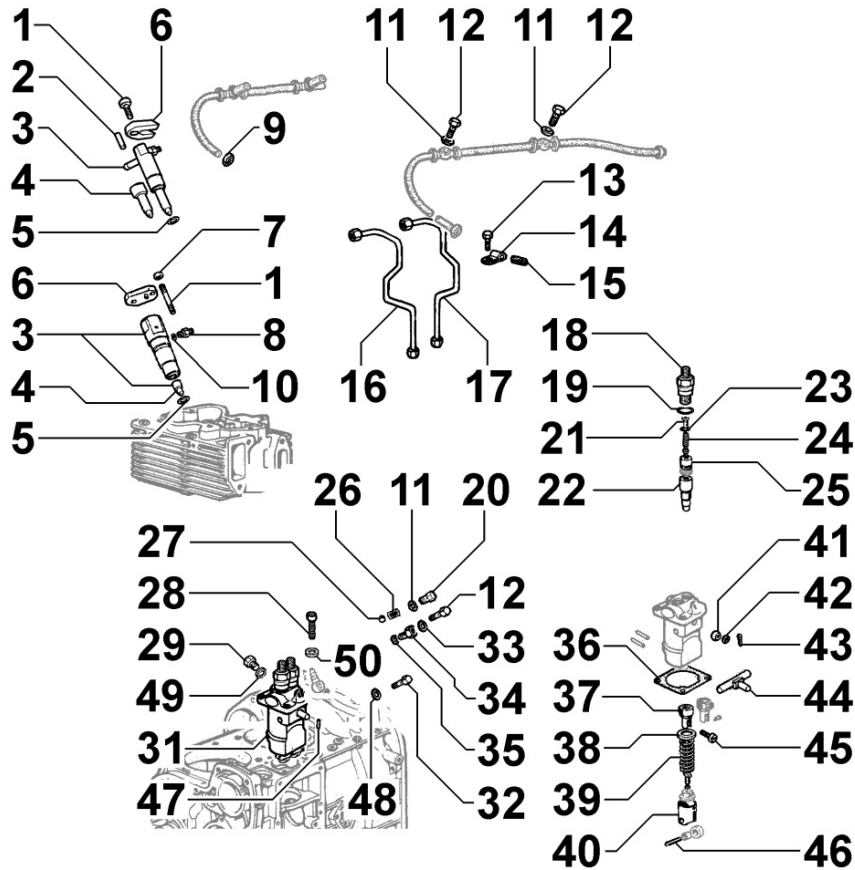

8030090110 - INJECTION SYSTEM

Pos	Kit	Included In	Code	Description	Qty	Old Code	Tech. Info
1			ED0067600450-S	STUD	4		
3	(B)		ED0066150180-S	NOZZLEHL.	2		⚠
4		(B)	ED0065312650-S	NOZZLE	1		⚠
5			ED0046700050-S	GASKET	2		
5			ED0046700060-S	GASKET	2		
6			ED0037900740-S	FLANGE	2		
7			ED0032030500-S	SELF LOCKING NUT M6 X 1	4		
8		(B)	ED0073010060-S	UNION	1		
10			KDISC.		1	ED0046500370-S	
10		(B)		POS. 3			
11			ED0046700580-S	COPPER WASHER 8,2X12X1,5	6		
12			ED0015700560-S	FILLER CAP	1		
12			ED0019010290-S	UNION BOLT	2		
13			ED0017702270-S	HEXAG.HEAD SCREW M5X10 DRILOC	2		
14			ED0036172550-S	CLAMP	2		
16			ED0093760570-S	PIPE	1		⚠
17			ED0093760560-S	FUEL TUBE	1		⚠
21		(A)	ED0074700030-S	FILLER	2		
22		(A)	ED0065781240-S	INJ.PLUNGER	2		
24		(A)	ED0057550340-S	SPRING	2		
25		(A)	ED0096720120-S	DELI.VALVE	2		
26			ED0028000030-S	COTTER PIN	1		
26		(D)	ED0058010370-S	SPRING	1		
27		(D)	ED0019010120-S	BOLT	1	ED0082550110-S	
28			ED0017701560-S	BOLT	3		
31	(A)		ED0065903750-S	INJ.PUMP	1