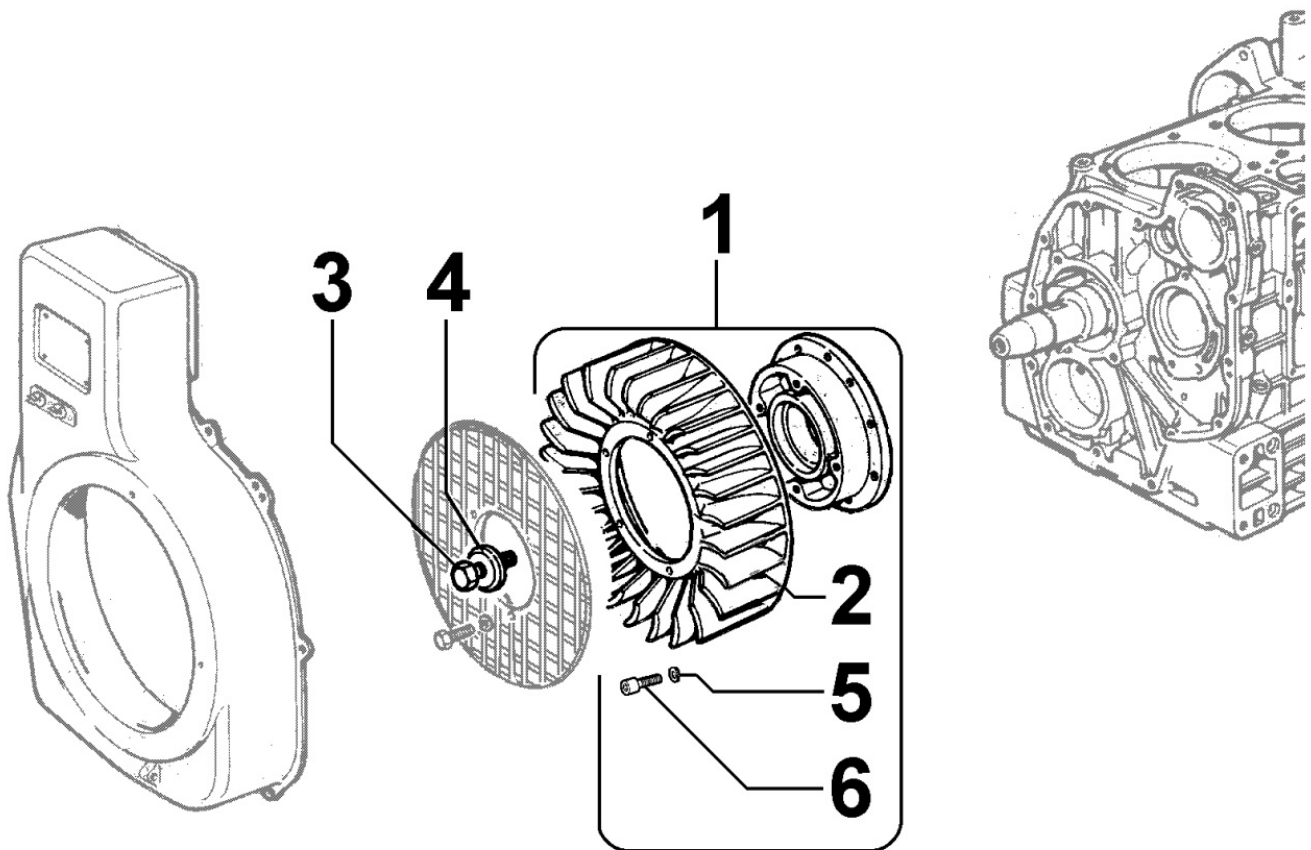

8071090010 - COOLING FAN

Pos	Kit	Included In	Code	Description	Qty	Old Code	Tech. Info
1	(A)		ED0048930220-S	BLOWER ASS.Y	1		
1	(A)		ED0048930220-S	BLOWER ASS.Y	1	ED0059001350-S	
2		(A)	ED0097182520-S	BLOWER FAN	1		
3			ED0098653190-S	CRANKSHAFT BOLT	1		
4			ED0076260330-S	WASHER	1		
5		(A)	ED0076250080-S	PLAIN WASHERS 6,4X12,5X1,6	5		
6		(A)	ED0017600060-S	HEX BOLT M6X20L 8.8S	5