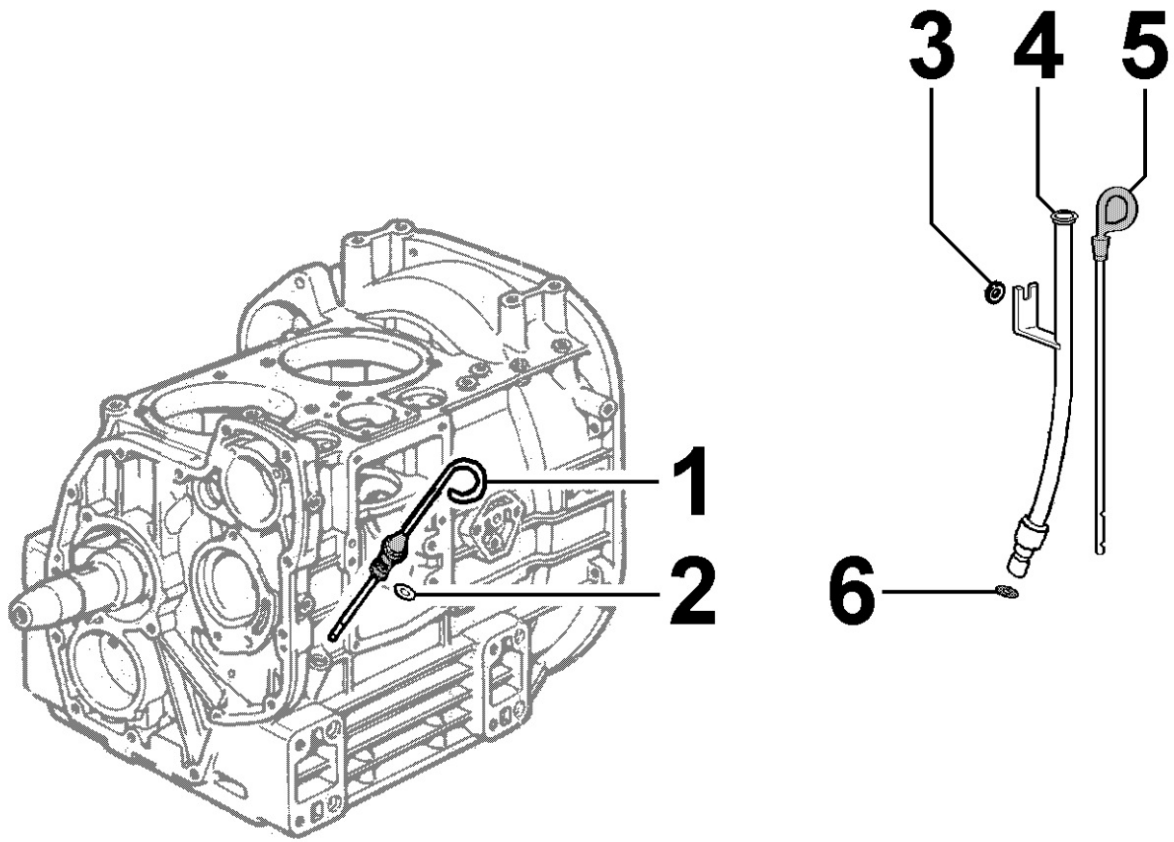

8043090020 - OIL DIPSTICK

Pos	Kit	Included In	Code	Description	Qty	Old Code	Tech. Info
2		(A)	ED0012003250-S	O RING	3		
5	(A)		ED0014005150-S	BLACK COMPLETE OIL DIPSTICK GR.9	1