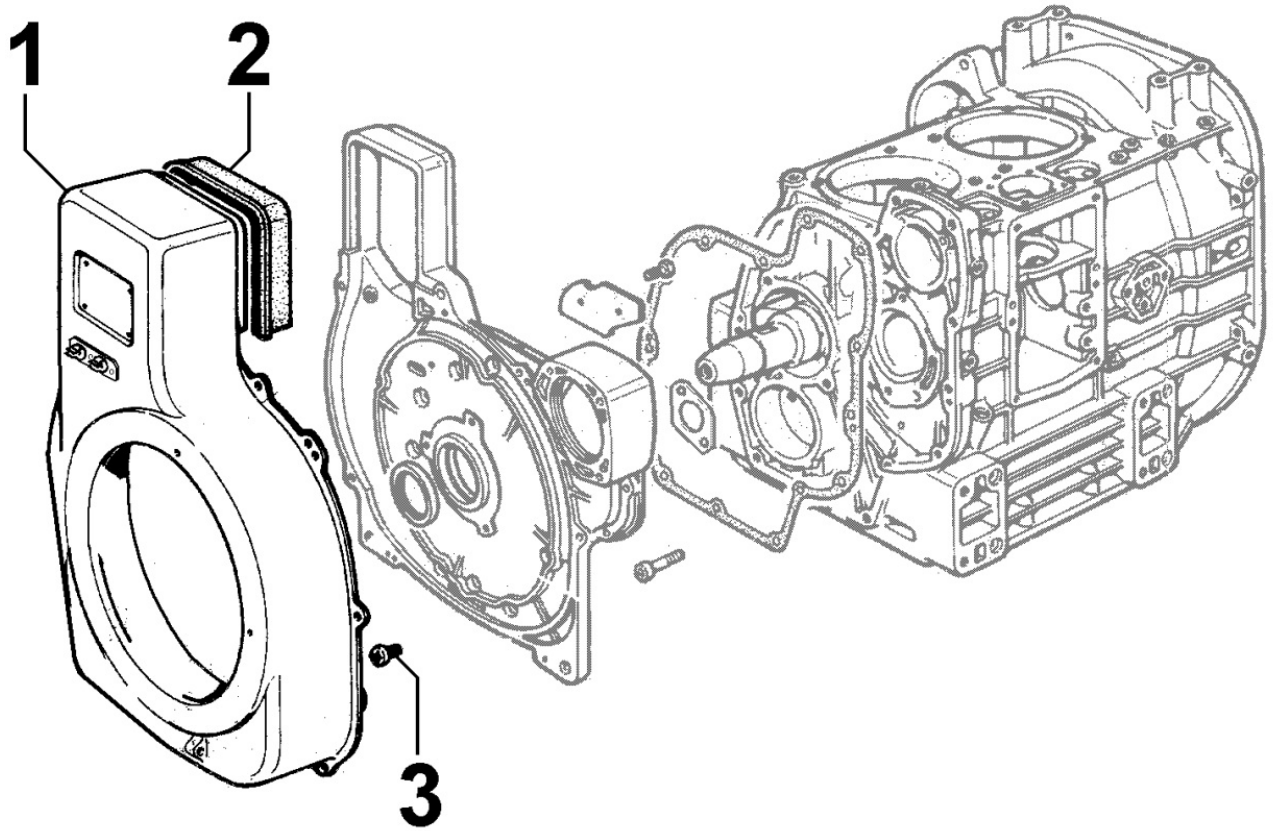

8070090020 - AIR SHROUD

Pos	Kit	Included In	Code	Description	Qty	Old Code	Tech. Info
1			ED0025692240-S	SHROUD	1		
2			ED0047760910-S	GASKET	1		
3			ED0097900390-S	CH-H.SCREW	7