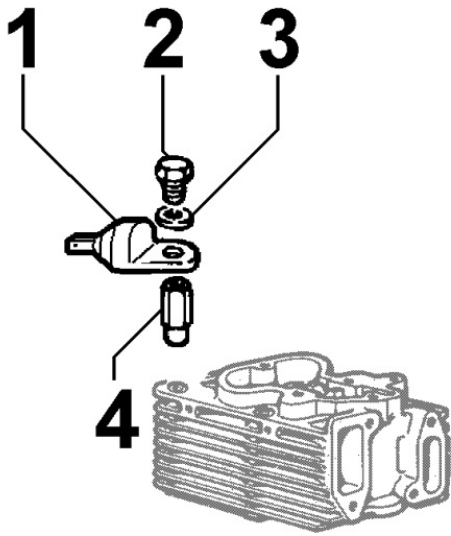

8104090010 - TEMPERATURE SWITCHES

Pos	Kit	Included In	Code	Description	Qty	Old Code	Tech. Info
1			ED0091950220-S	Oil Temperature Switch 7.4068	1		
3			ED0046700610-S	COPPER WASHER D19/14.2 1.5 THK	1