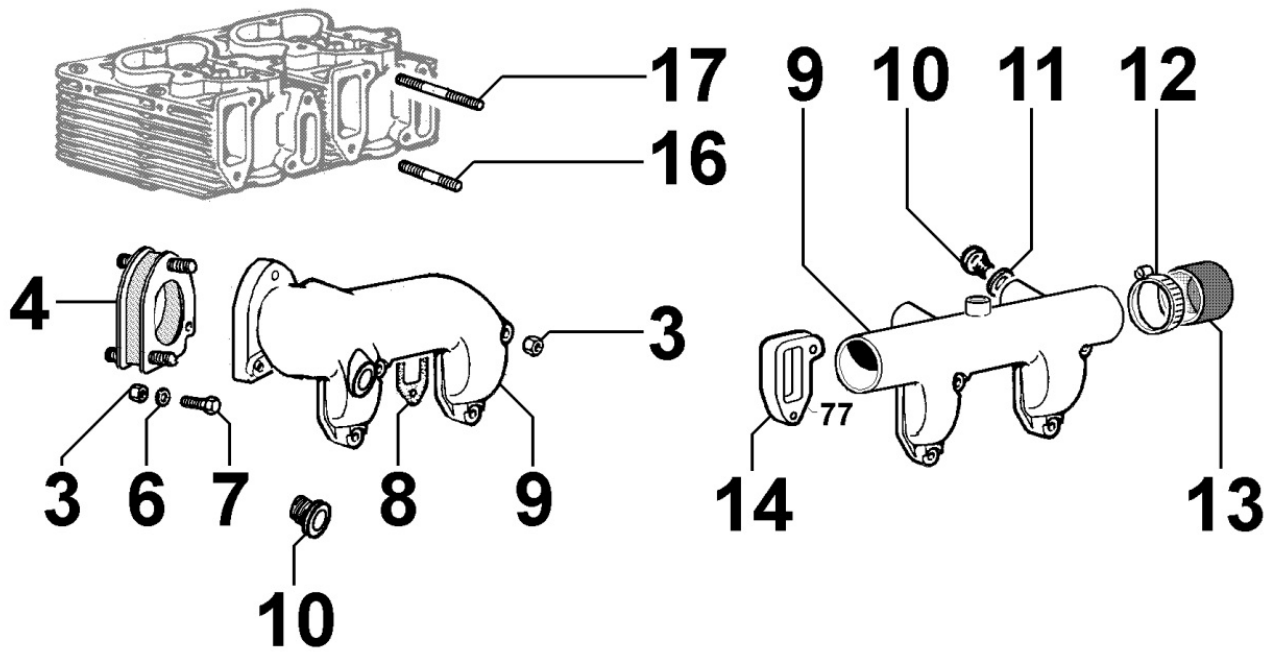

8080090020 - AIR INLET MANIFOLD / AIR FILTER

Pos	Kit	Included In	Code	Description	Qty	Old Code	Tech. Info
3			ED0032401640-S	NUT	6		
4			ED0086361620-S	V.ISOLAT.	1		
6			ED0076260640-S	WASHER	1		
7			ED0097320920-S	SCREW	1		
8			ED0044200200-S	GASKET	2		
9			ED0024860830-S	MANIFOLD	1		
16			ED0067800840-S	STUD	2		
17			ED0067800310-S	STUD	2