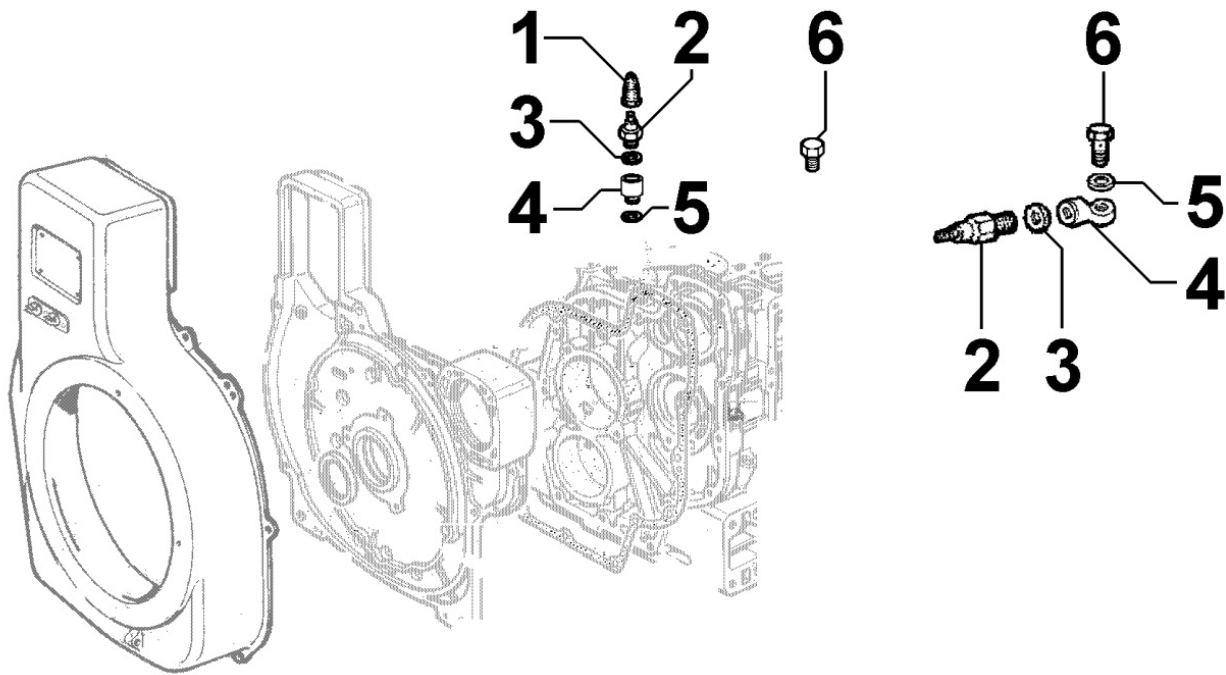

8102090050 - OIL PRESSURE SWITCH

Pos	Kit	Included In	Code	Description	Qty	Old Code	Tech. Info
1			ED0064910130-S	GROMMET	1		
2			ED0067450930-S	OIL PRESSURE SWITCH 0.3BAR	1		
3			ED0046700600-S	COPPER WASHER	2		
4			ED0073302830-S	UNION	1		
5			ED0046700580-S	COPPER WASHER 8,2X12X1,5	1		
6			ED0089650030-S	TAPPO CHIUSURA FORO 12X1,5 ZINCATO	1