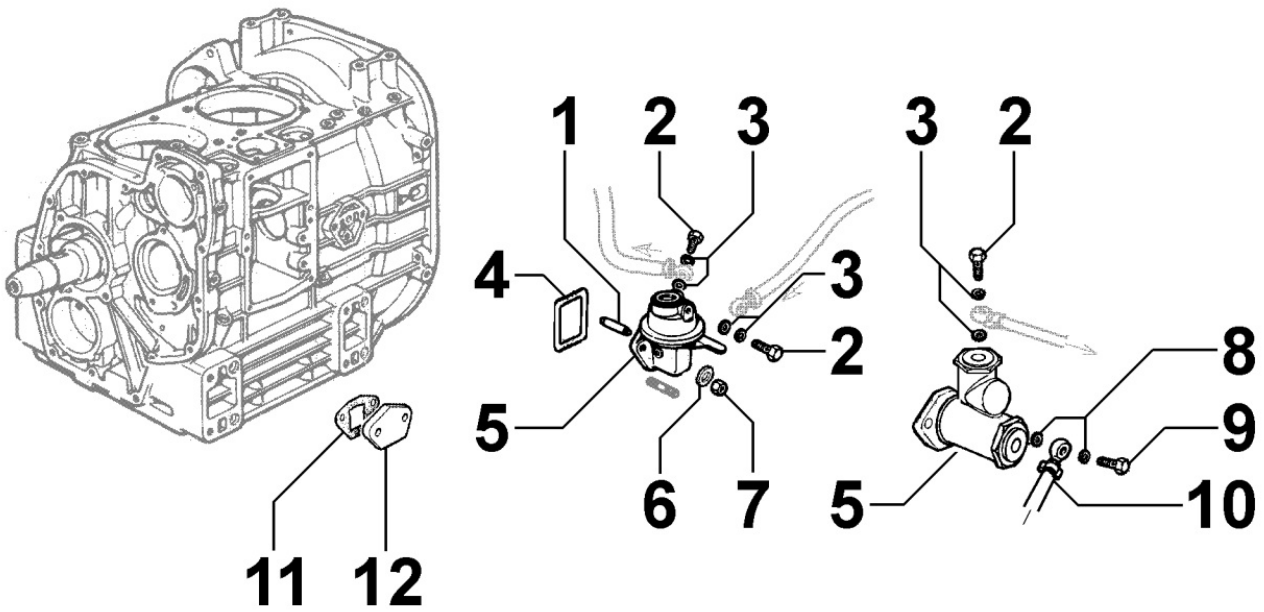

8062090070 - FUEL FEED PUMP

Pos	Kit	Included In	Code	Description	Qty	Old Code	Tech. Info
1			ED0072000780-S	DRIVE ROD	1		
2			ED0019011930-S	UNION BOLT M 10	2		
3			ED0046700590-S	COPPER WASHER D14/10.2 1.	4		
4			ED0012000870-S	OR 3150	1		
5			ED0065851390-S	FEED PUMP WITH FILTER	1		
6			ED0075550290-S	BEL WASHER D15/8.4 0.8 T	2		
7			ED0032401640-S	NUT	2