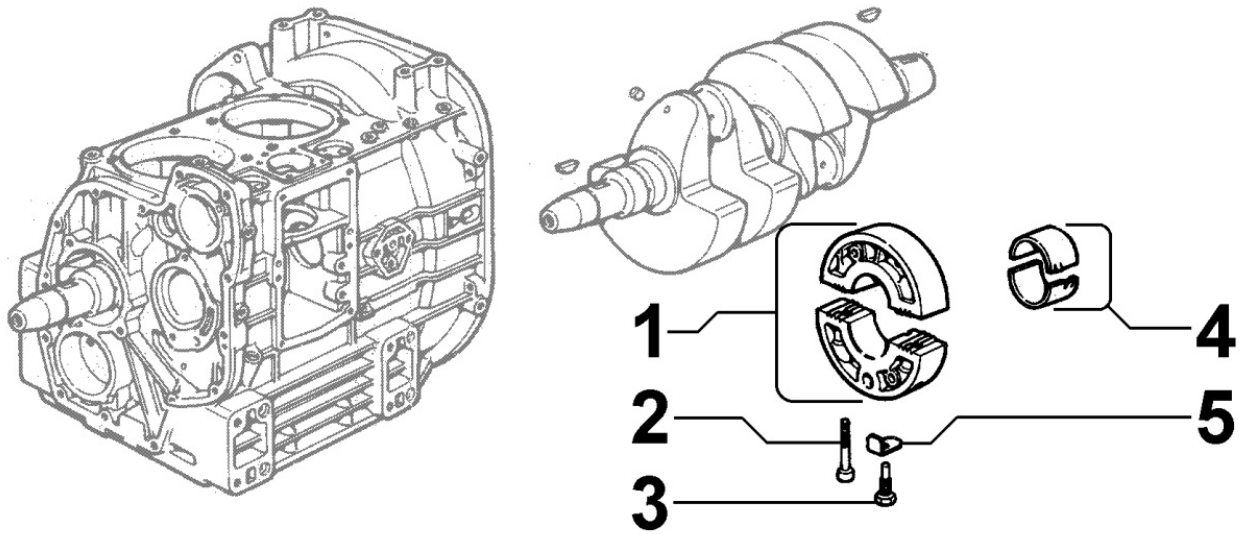

8026090010 - CRANKSHAFT CENTRAL SUPPORT

Pos	Kit	Included In	Code	Description	Qty	Old Code	Tech. Info
1	(A)		ED0086760570-S	SUPPORT	1		
3			ED0018621440-S	BOLT	1		
4			ED0016100820-S	BEAR.STAND.	1		
4			ED0016100980-S	BEAR.-0.25	1		
4			ED0016100990-S	BEAR.-0.50	1		
5			ED0051110690-S	RETAINER	1