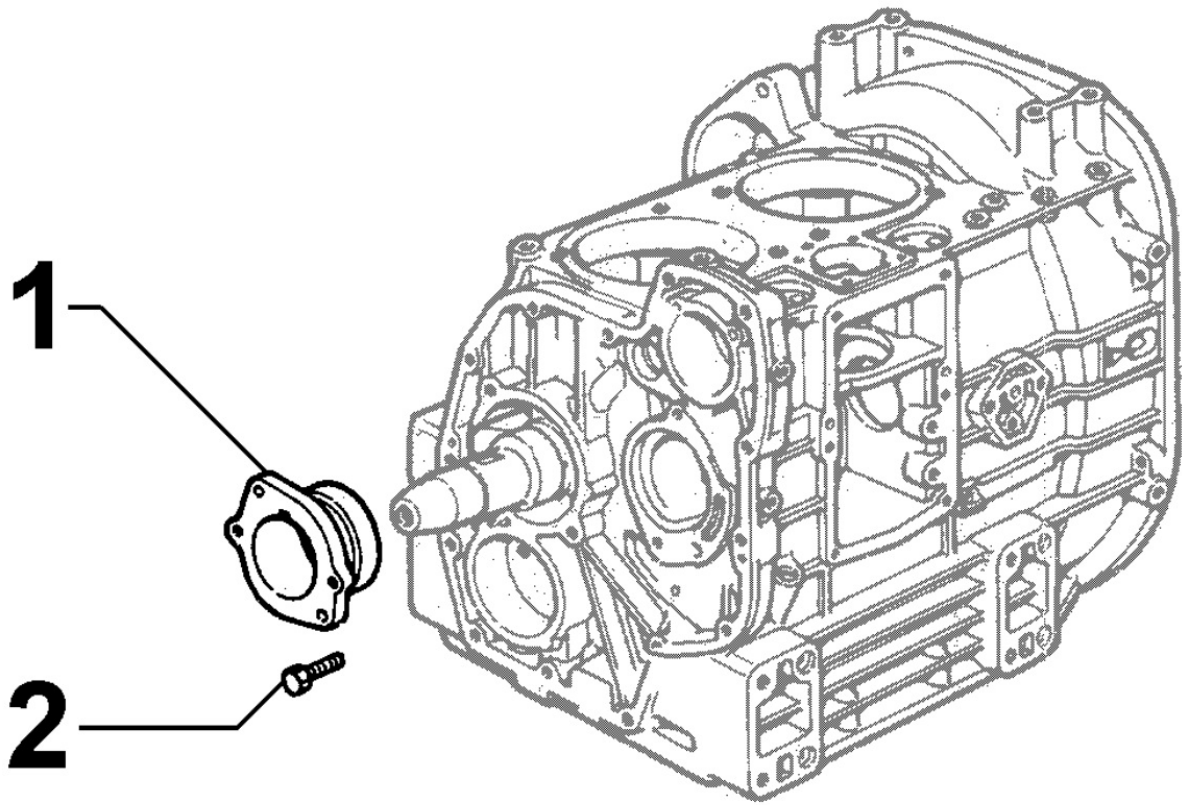

8024090010 - CRANKCASE COVER

Pos	Kit	Included In	Code	Description	Qty	Old Code	Tech. Info
1			ED0086752660-S	SUPPORT STD.	1		
1			ED0086752670-S	SUPPORT-0.25	1		
1			ED0086752680-S	SUPPORT-0.50	1		
2			ED0017701560-S	BOLT	2