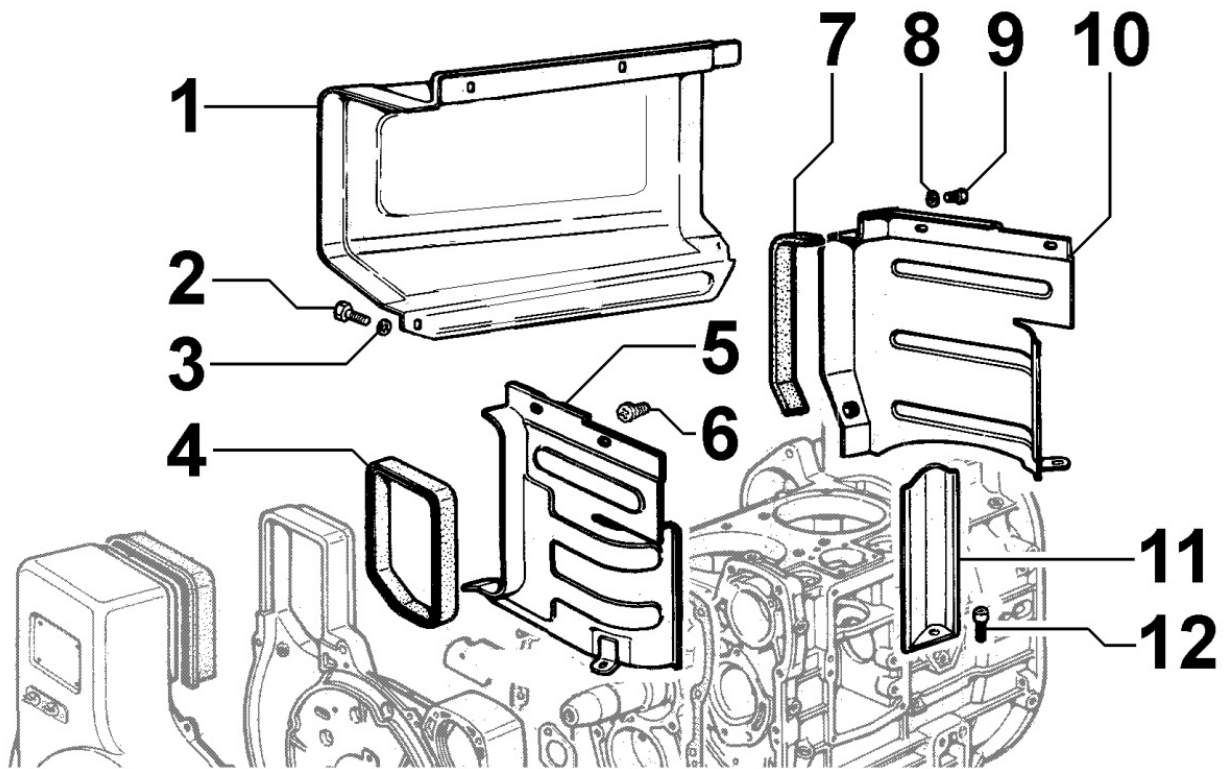

8072090080 - COOLING PLATES

Pos	Kit	Included In	Code	Description	Qty	Old Code	Tech. Info
1			ED0029201060-S	HOOD	1		
2			ED0017700020-S	HEX.HEAD.SCR.M8X16-5739-	1		
3			ED0075650070-S	SPRING WASHER D14.2/8.2	1		
4			ED0047760920-S	GASKET	1		
5			ED0050661040-S	PANEL	1		
6			ED0097900390-S	CH-H.SCREW	6		
7			ED0047760930-S	GASKET	1		
8			ED0076250700-S	PLAIN WASHER 6X16X1	2		
9			ED0017600030-S	SCREW 6X12-5739-8G+ZN.B	2		
10			ED0050660780-S	S.PLATE	1		
11			ED0033500770-S	DEFLECTOR	1		
12			ED0097310920-S	ALLEN SCREW	1