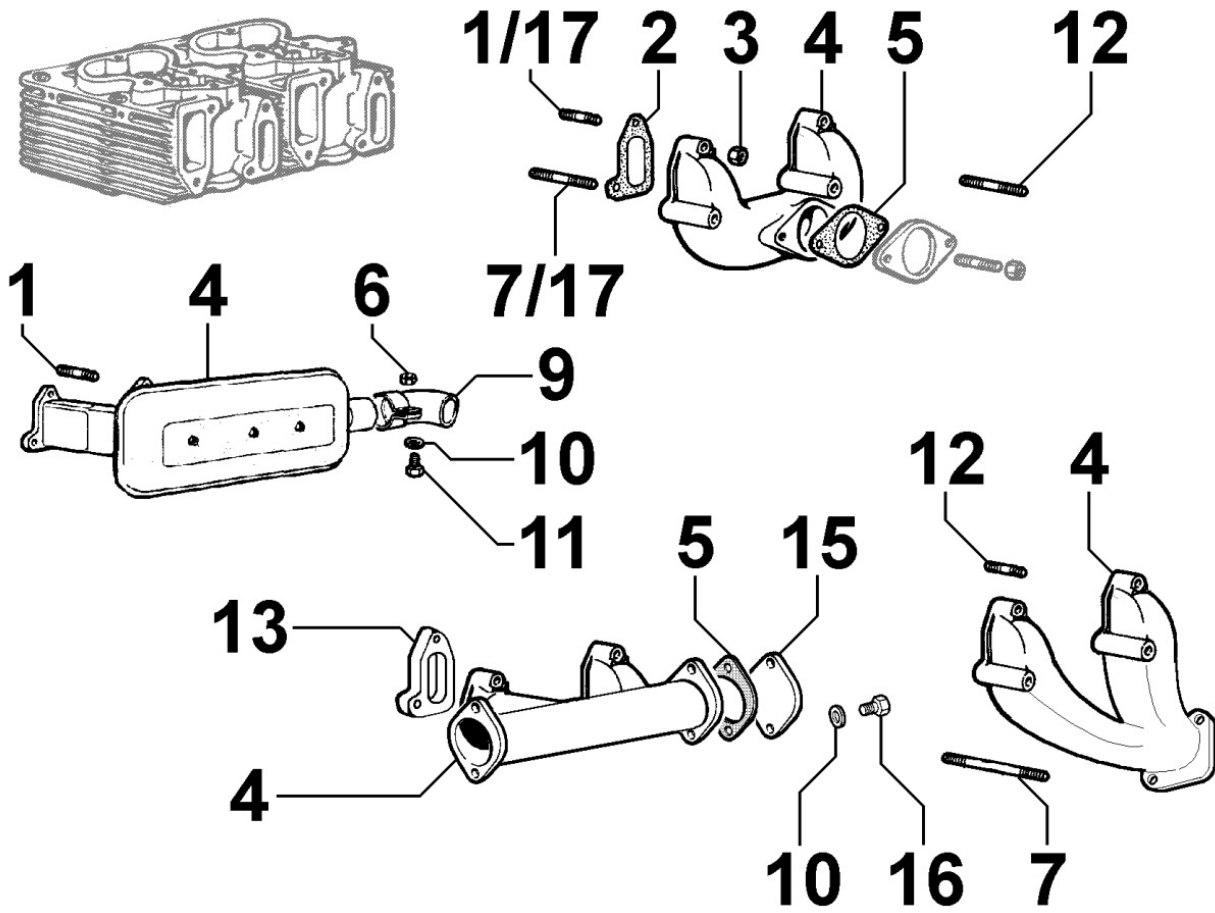

8085090030 - EXHAUST GAS MANIFOLD

Pos	Kit	Included In	Code	Description	Qty	Old Code	Tech. Info
1			ED0067800840-S	STUD	2		
2			ED0044200190-S	GASKET	2		
3			ED0032401630-S	HEX FLANG HEAD NUT M8 RM	4		
4			ED0024860280-S	MANIFOLD	1		
17			ED0067800860-S	STUD	2