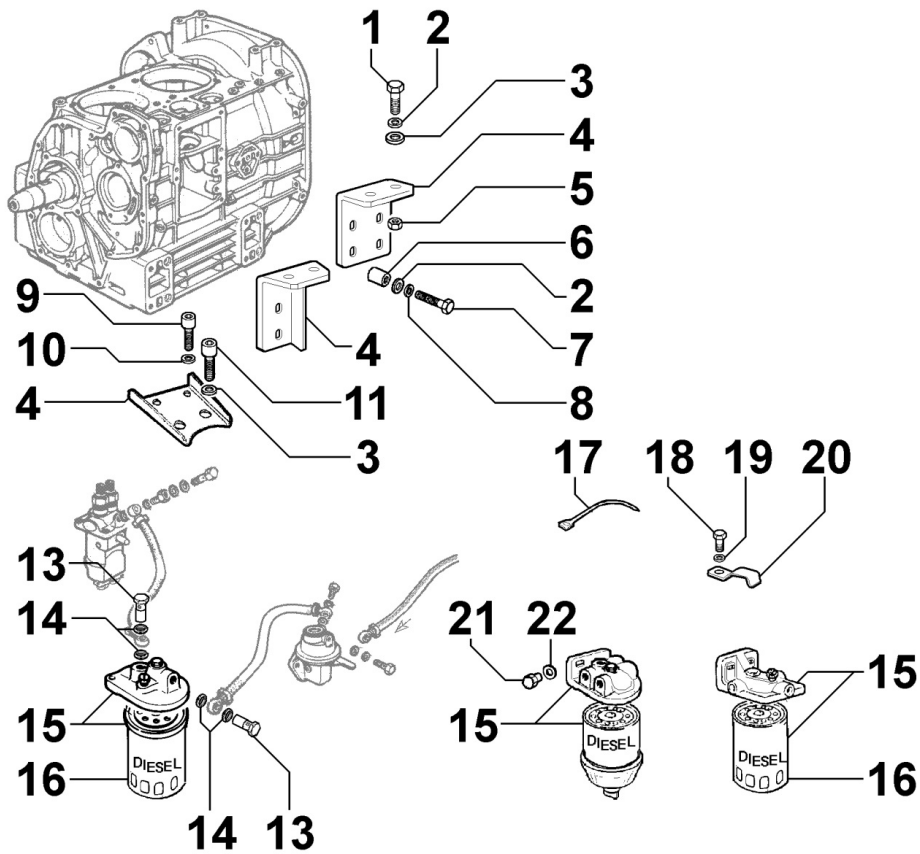

8061090340 - FUEL FILTER

Pos	Kit	Included In	Code	Description	Qty	Old Code	Tech. Info
13			ED0046700610-S	COPPER WASHER D19/14.2 1.5 THK	4		
14			ED0019010320-S	Banjo bolt 14X1	2		
15	(A)		ED0037302070-S	FUEL FILTER KOHLER BRAND	1		
16		(A)	ED0021752860-S	FUEL FILTER CARTRIDGE	1		
17			ED0024710140-S	COLLAR	1