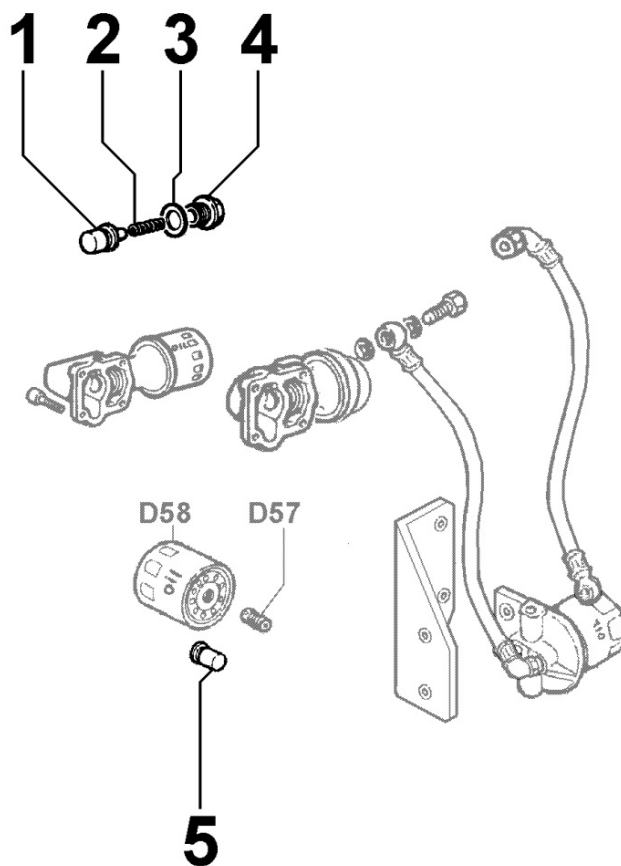

8044090020 - OIL PRESSURE VALVE

Pos	Kit	Included In	Code	Description	Qty	Old Code	Tech. Info
5			ED0096800580-S	VALVOLA MAX.PRESS. OLIO COMPL.	1