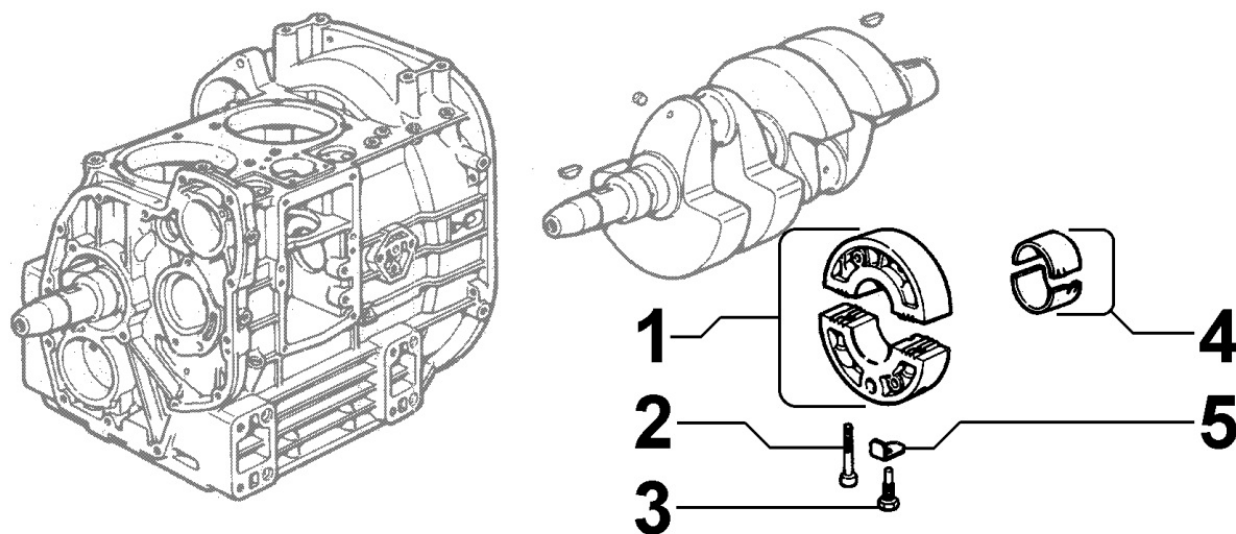

8026090010 - CRANKSHAFT CENTRAL SUPPORT

Pos	Kit	Included In	Code	Description	Qty	Old Code	Tech. Info
1	(A)		ED0086760570-S	SUPPORT	1		
2		(A)	ED0097300340-S	CAP SCREW 8x55 uni.5931	2		
3			ED0018621440-S	BOLT	1		
4			ED0016100990-S	BEAR.-0.50	1		
4			ED0016100980-S	BEAR.-0.25	1		
4			ED0016100820-S	BEAR.STAND.	1		
5			ED0051110690-S	RETAINER	1