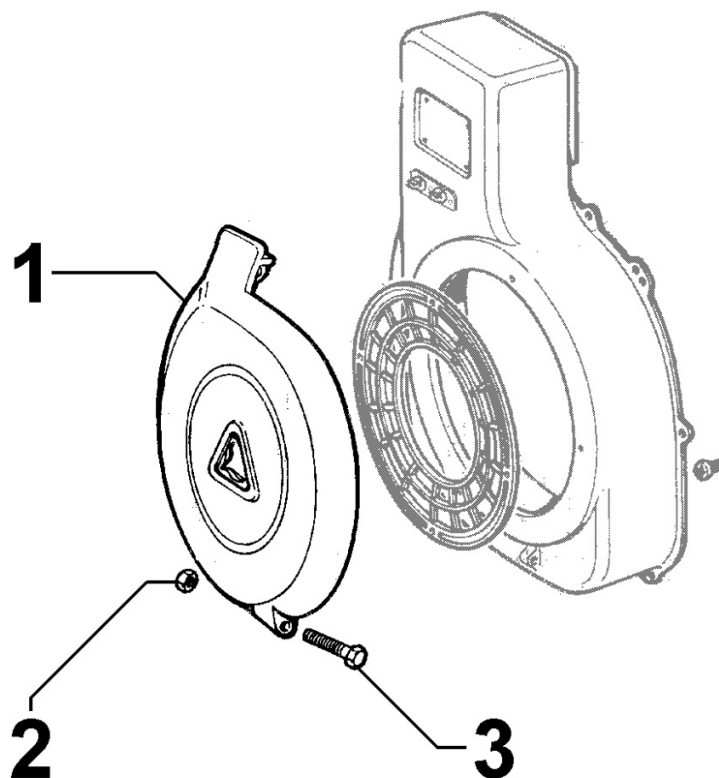

8179090010 - ENGINE COVER

Pos	Kit	Included In	Code	Description	Qty	Old Code	Tech. Info
1			ED0026700490-S	COVER	1		
2			ED0032030500-S	SELF LOCKING NUT M6 X 1	1		
3			ED0017600940-S	BOLT	1