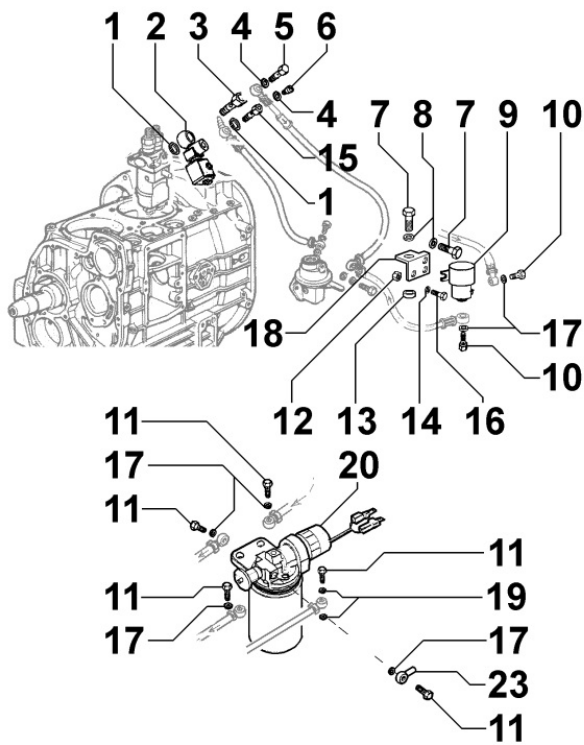

8052090070 - ELECTROVALVE

Pos	Kit	Included In	Code	Description	Qty	Old Code	Tech. Info
4			ED0046700620-S	COPPER WASHER D10/6.2 1.5 THK	1		
11			ED0019011930-S	UNION BOLT M 10	4		
17			ED0046700590-S	COPPER WASHER D14/10.2 1.	8		
20	(A)		ED0034400640-S	QSD STOP DEVICE 12V	1	ED0034400550-S	
21		(A)	KDISC.		4	ED0090000320-S	
22		(A)	ED0090800370-S	TAPPO DISAREAZIONE	1		
24		(A)	ED0035860580-S	EL.MAGNET	1		⚠
25		(A)	ED0012020430-S	RING OR 3112 (SYNTETIC RUBBER)	1		
26		(A)	ED0012400060-S	SNAP RING	1		
27		(A)	ED0064950670-S	PLUNGER	1		
28		(A)	ED0021752880-S	FUEL FILTER CARTRIDGE	1	ED0021752350-S