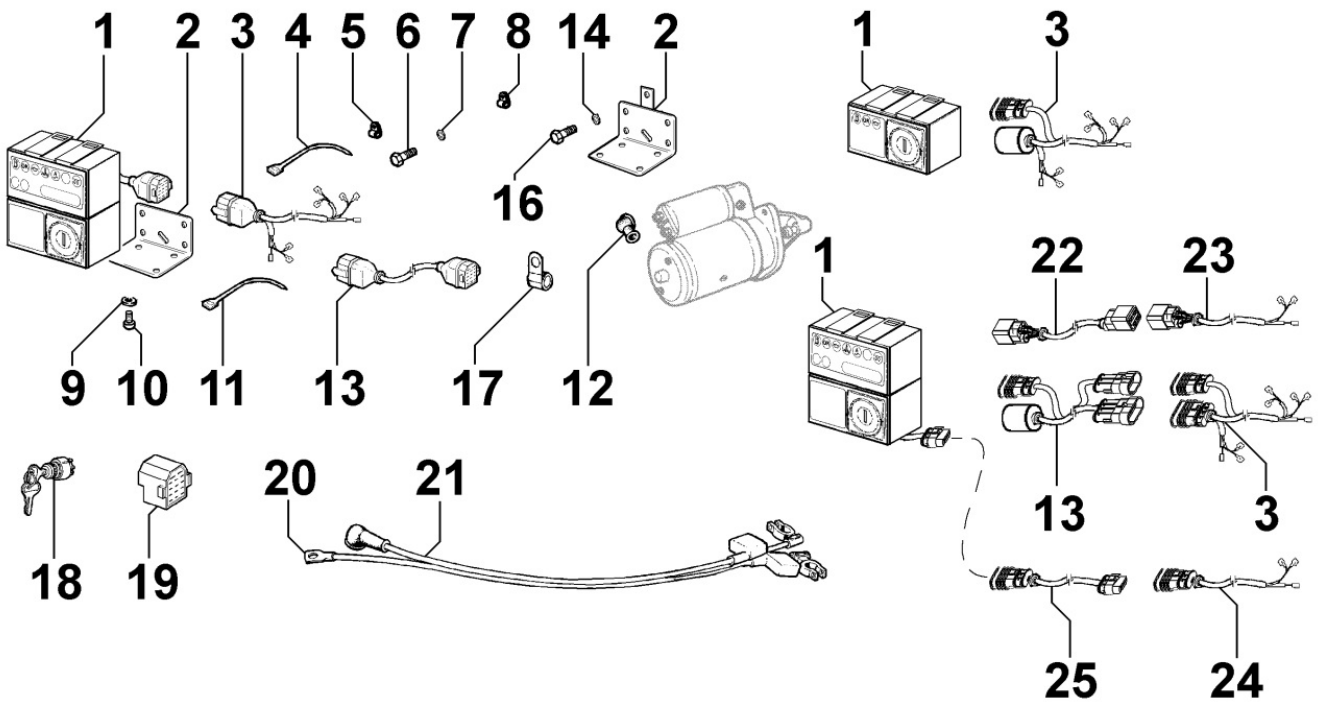

8103090440 - ELECTRIC DASHBOARD / ENGINE WIRES

Pos	Kit	Included In	Code	Description	Qty	Old Code	Tech. Info
1	(A)		ED0072454170-S	PANEL	1		⚠
2			ED0085061440-S	PANEL SUPPORT BRACKET 9-11LD	1		
3			ED0021858730-S	CABLE	1		⚠
4			ED0024710140-S	COLLARE/COLLAR N 10	1		
5			ED0036170450-S	CLAMP	2		
6			ED0017700020-S	HEX.HEAD.SCR.M8X16-5739-	1		
9			ED00771R0010-S	PLAIN WASHERS 5,3X10X1	4		
10			ED0097303250-S	Hex. Soc. Button Head Screws M5x10 ISO 7	4		
11			ED0024710060-S	NYLON COLLAR	2		
12			ED0064910050-S	PIPETTA/PIPE ELBOW FV C	1		
14			ED0076250100-S	WASHER D.8X15X1,5	1		
17			ED0036171470-S	CLAMP D.14	1		
18		(A)	ED0050410200-S	SWITCH	1