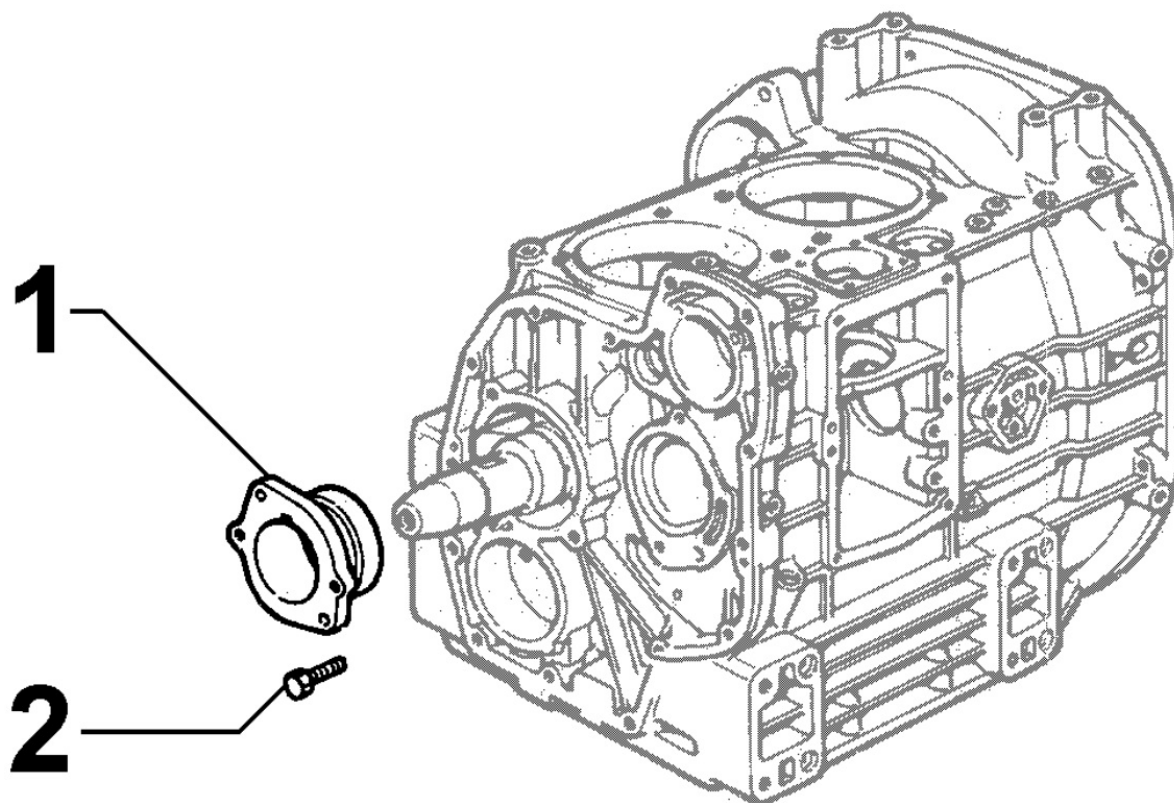

8024090010 - CRANKCASE COVER

Pos	Kit	Included In	Code	Description	Qty	Old Code	Tech. Info
1			ED0086753260-S	CRANKSHAFT SUPPORT -0,5 GR.9	1	ED0086752680-S	
1			ED0086753240-S	CRANKSHAFT SUPPORT GR.9	1	ED0086752660-S	
1			ED0086752670-S	SUPPORT-0.25	1		
2			ED0017701560-S	BOLT	2