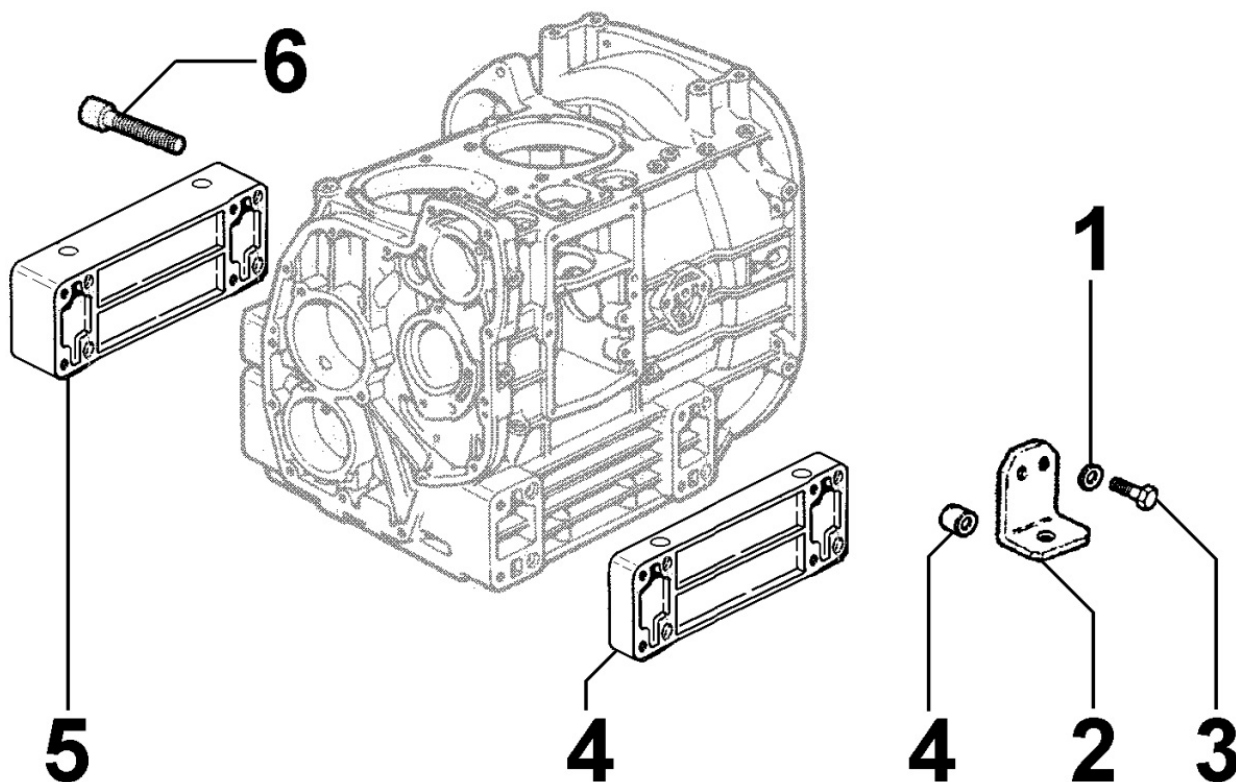

8025090060 - ENGINE MOUNTS

Pos	Kit	Included In	Code	Description	Qty	Old Code	Tech. Info
1			ED0075650110-S	LOCK WASHER M10	16		
2			ED0064290330-S	ENGINE MOUNT	4		
3			ED0017800060-S	VITE TE.10X30-5739-8G+ZN.B	14