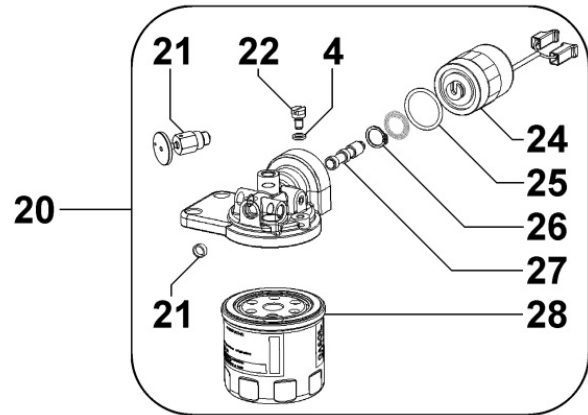

8052090070 - ELECTROVALVE

Pos	Kit	Included In	Code	Description	Qty	Old Code	Tech. Info
4			ED0046700620-S	COPPER WASHER D10/6.2 1.5 THK	1		
11			ED0019011930-S	UNION BOLT M 10	4		
17			ED0046700590-S	COPPER WASHER D14/10.2 1.	8		
20	(A)		ED0034400640-S	QSD STOP DEVICE 12V	1	ED0034400550-S	
21		(A)	KDISC.		4	ED0090000320-S	
22		(A)	ED0090800370-S	TAPPO DISAREAZIONE	1		
24		(A)	ED0035860580-S	EL.MAGNET	1		⚠
25		(A)	ED0012020430-S	RING OR 3112 (SYNTETIC RUBBER)	1		
26		(A)	ED0012400060-S	SNAP RING	1		
27		(A)	ED0064950670-S	PLUNGER	1		
28		(A)	ED0021752880-S	FUEL FILTER CARTRIDGE	1	ED0021752350-S