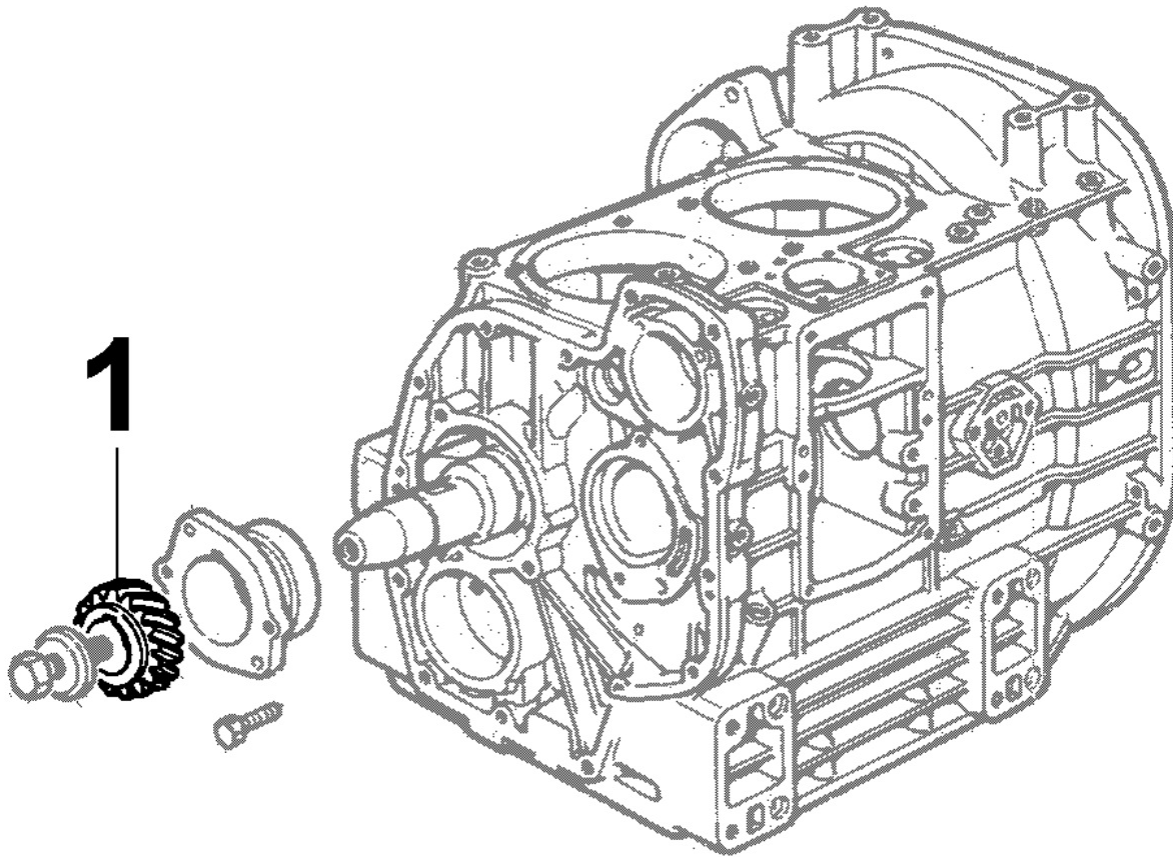

8038090010 - TIMING GEAR

Pos	Kit	Included In	Code	Description	Qty	Old Code	Tech. Info
1			ED0049360420-S	GEAR	1