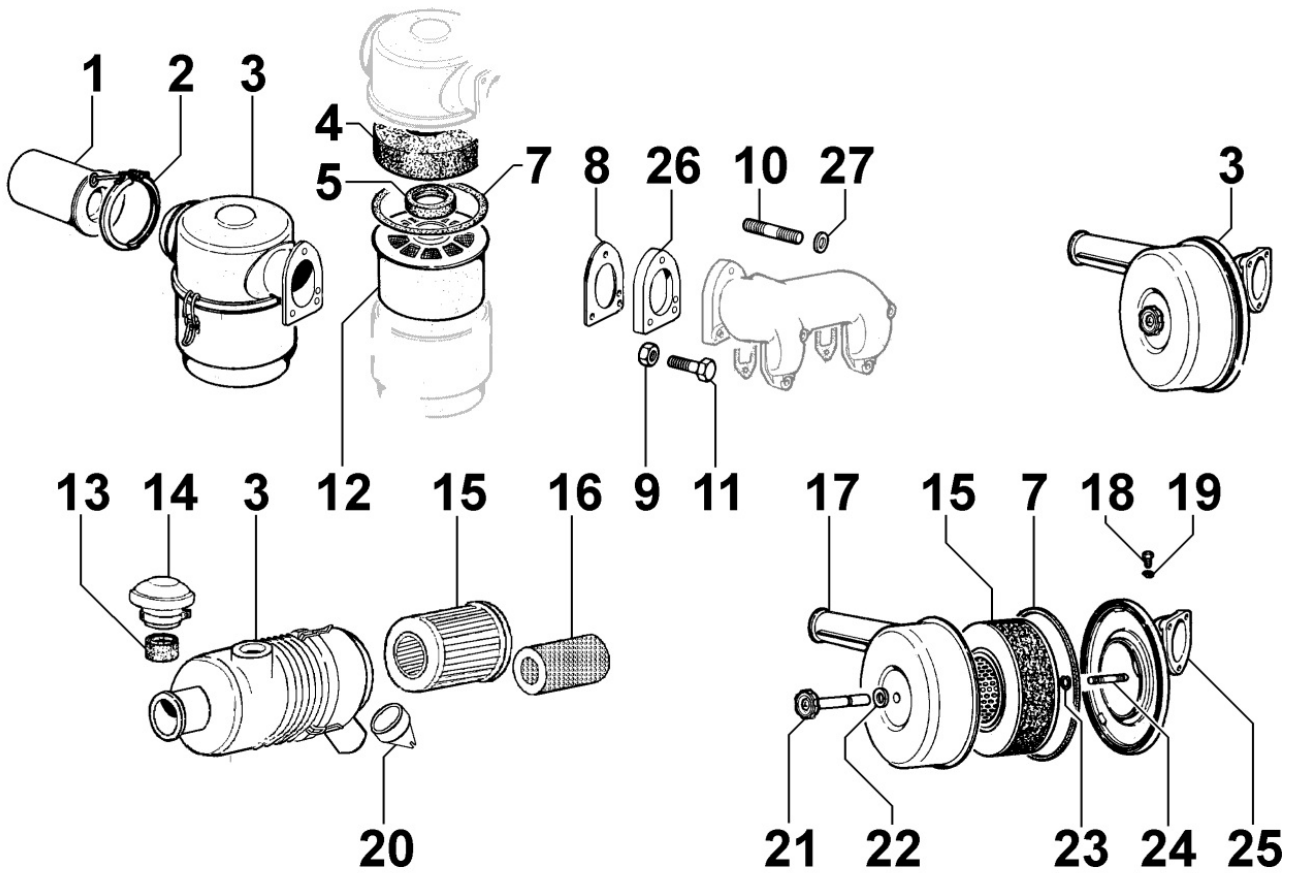

8081090150 - AIR CLEANER

Pos	Kit	Included In	Code	Description	Qty	Old Code	Tech. Info
1			ED0067270240-S	PREFILTER	1		
2			ED0036172240-S	CLAMP	1		
3	(A)		ED0037004070-S	AIR CLEANER	1		
4		(A)	ED0054961820-S	ELEMENT	1		▲
5		(A)	ED0012610560-S	RING	1		▲
7		(A)	ED0047760290-S	GASKET	1		
8			ED0044900860-S	GASKET	1		
9			ED0032401640-S	NUT	3		
12		(A)	ED0054960740-S	FILTER.EL.	1		▲