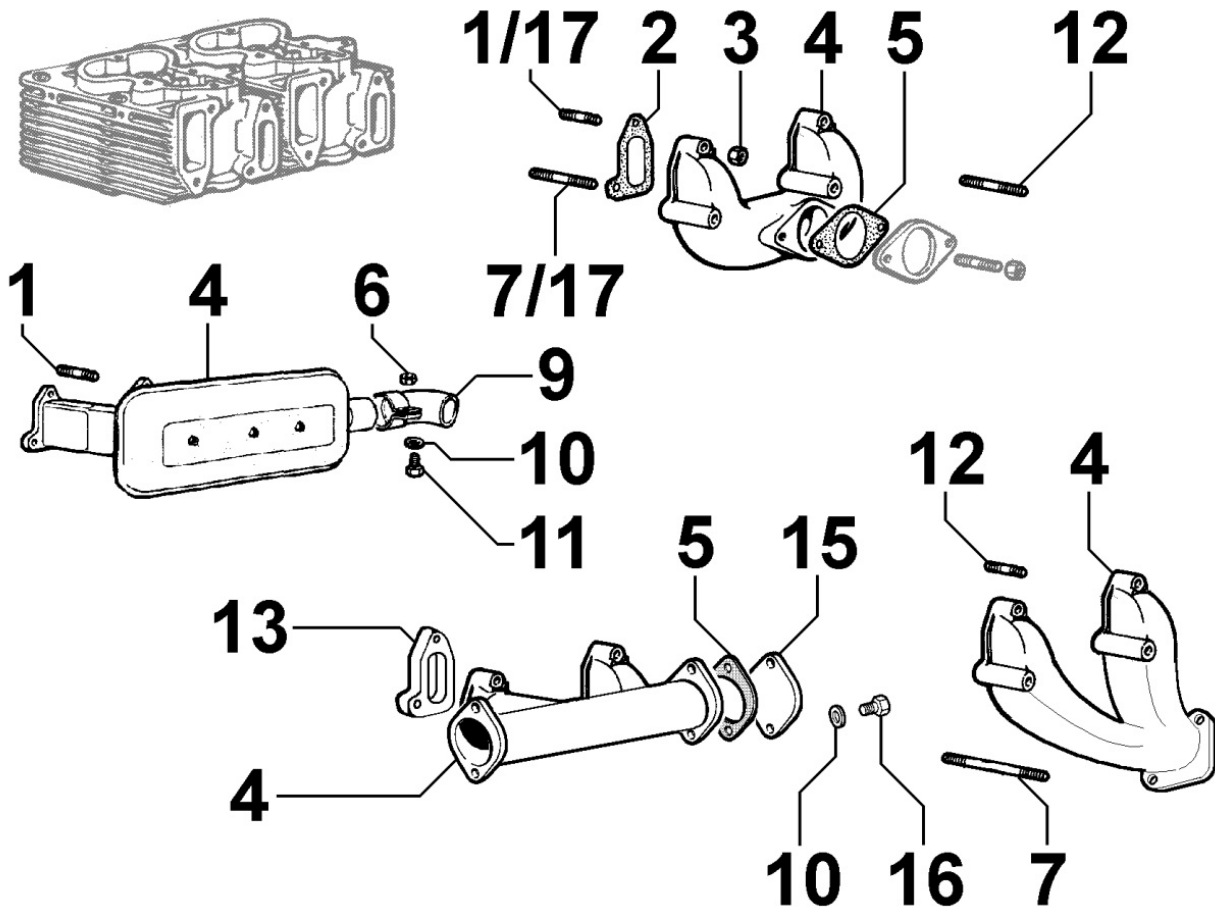

8085090110 - EXHAUST GAS MANIFOLD

Pos	Kit	Included In	Code	Description	Qty	Old Code	Tech. Info
1			ED0067800850-S	STUD	2		
1			ED0067800190-S	STUD	2		
2			ED0044200190-S	GASKET	2		
3			ED0032400690-S	NUT	4		
4			ED0054603170-S	MUFFLER	1		
6			ED0032400180-S	HEX NUT M8 1.25P STEEL 8	1		
9			ED0091700520-S	MUFFLER TERMINAL	1		
10			ED0076250120-S	PLAIN WASHERS 8,4X17X1,6	1		
10			ED0075650070-S	SPRING WASHER D14.2/8.2	1		
11			ED0017700040-S	VITE TE.8X20-5739-8G+ZN.B	1