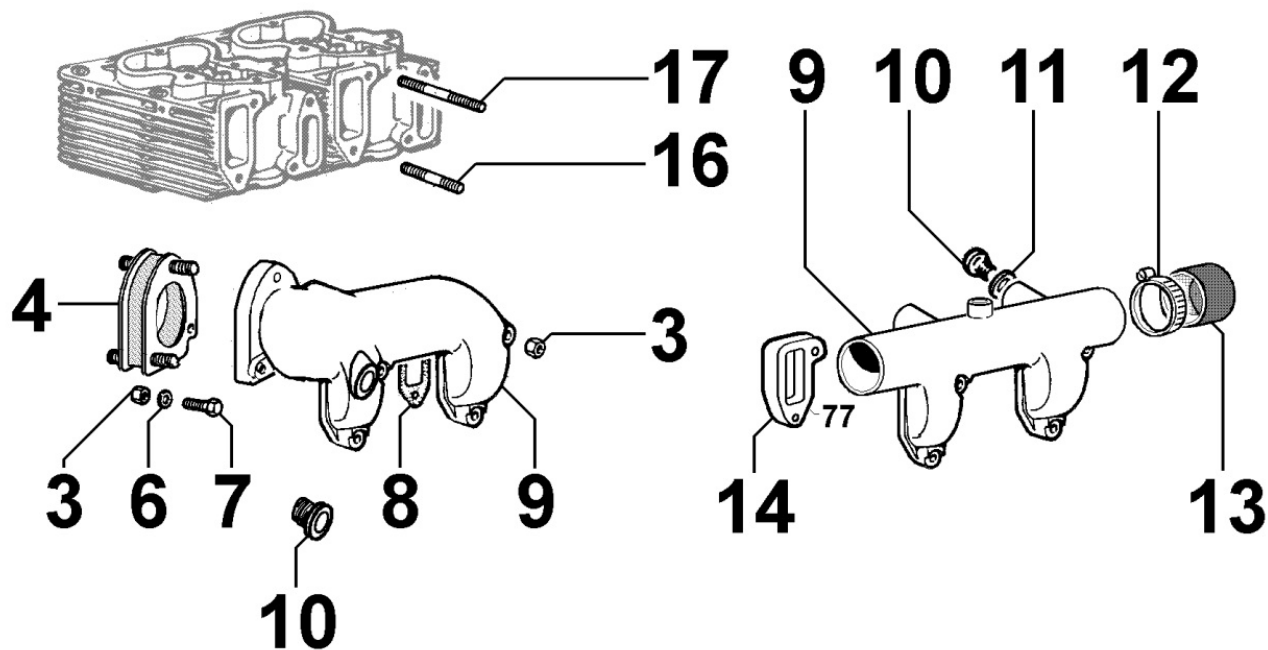

8080090020 - AIR INLET MANIFOLD / AIR FILTER

Pos	Kit	Included In	Code	Description	Qty	Old Code	Tech. Info
3			ED0032401640-S	NUT	4		
4			ED0086361620-S	V.ISOLAT.	1		
6			ED0076260640-S	WASHER	1		
7			ED0097320920-S	SCREW	1		
8			ED0044200200-S	GASKET	2		
9			ED0024860830-S	MANIFOLD	1		
16			ED0067800840-S	STUD	2		
17			ED0067800310-S	STUD	2