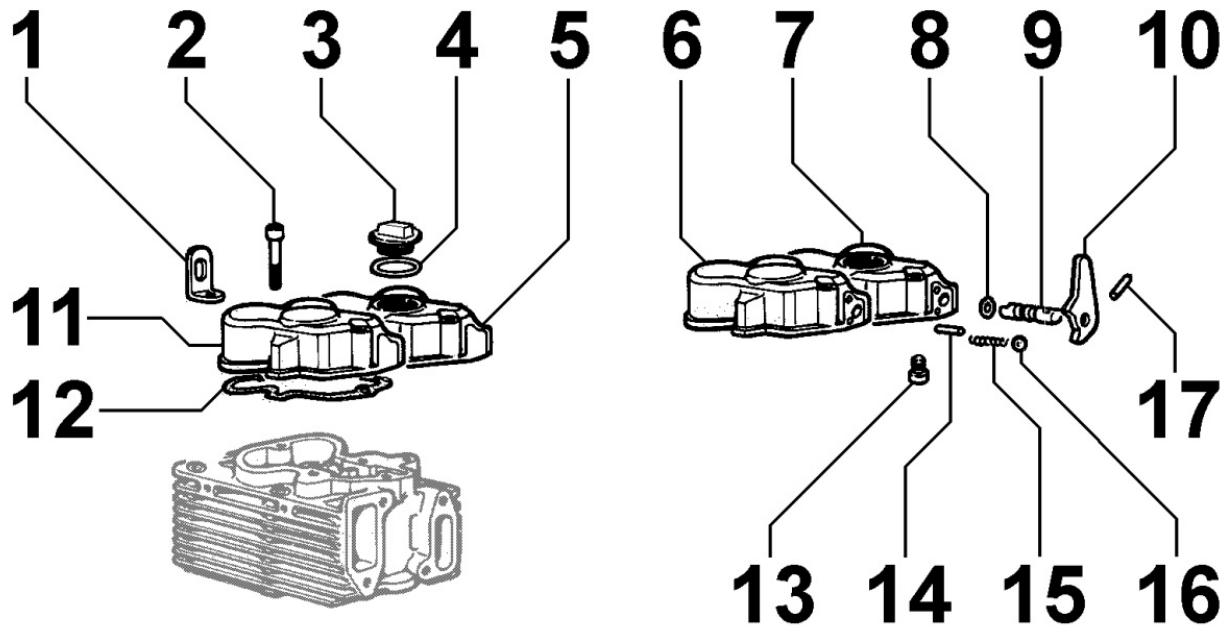

8022090020 - HEAD COVER

Pos	Kit	Included In	Code	Description	Qty	Old Code	Tech. Info
1			ED0085060030-S	LIFTING HOOK	2		
2			ED0097320750-S	SCREW	4		
3			ED0090320790-S	FILLERPL.	1		▲
4			ED0012000150-S	O RING	1		
5			ED0021253380-S	COVER	1		▲
11			ED0021253390-S	COVER	1		▲
12			ED0044000610-S	GASKET	2