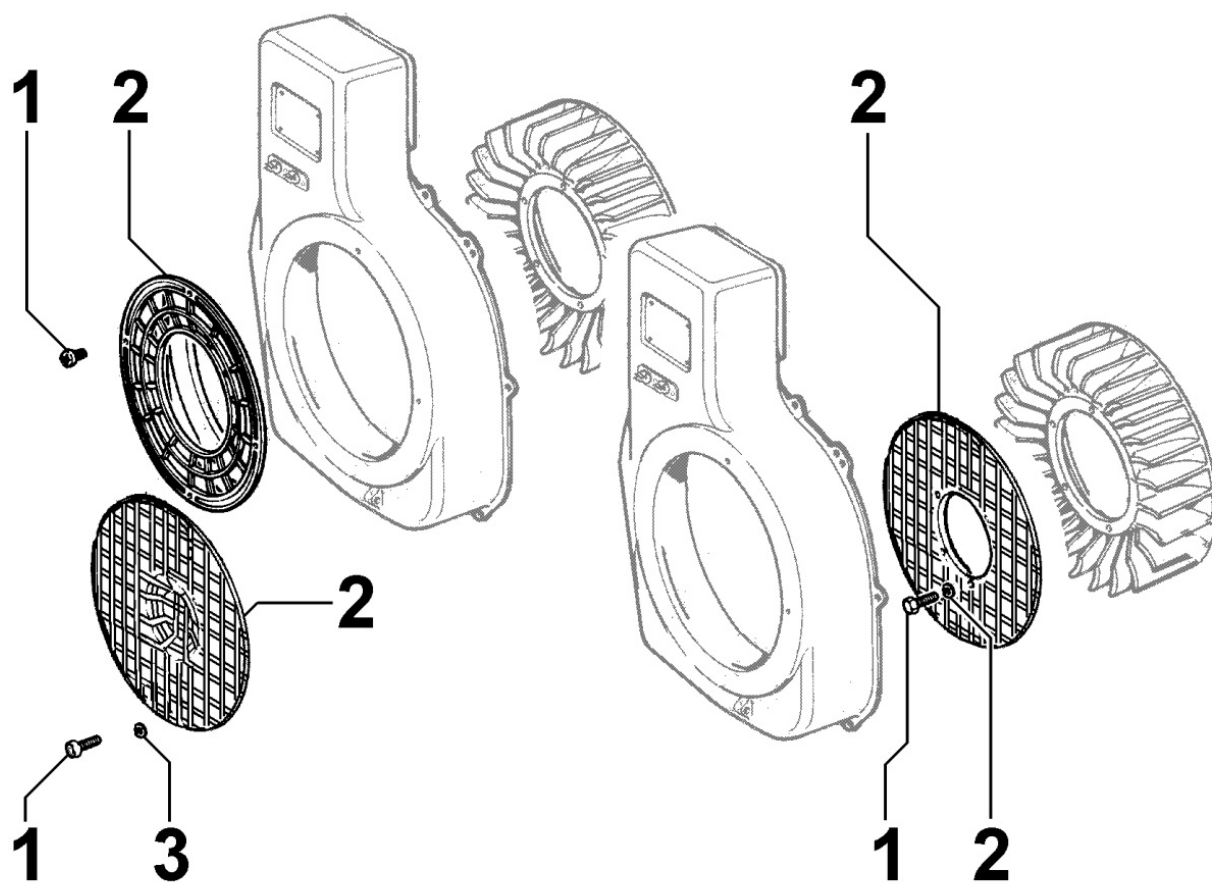

8172090040 - FAN GUARD

Pos	Kit	Included In	Code	Description	Qty	Old Code	Tech. Info
1			ED0098651220-S	VITE/SCREW	4		
2			ED0069270550-S	GUARD	1