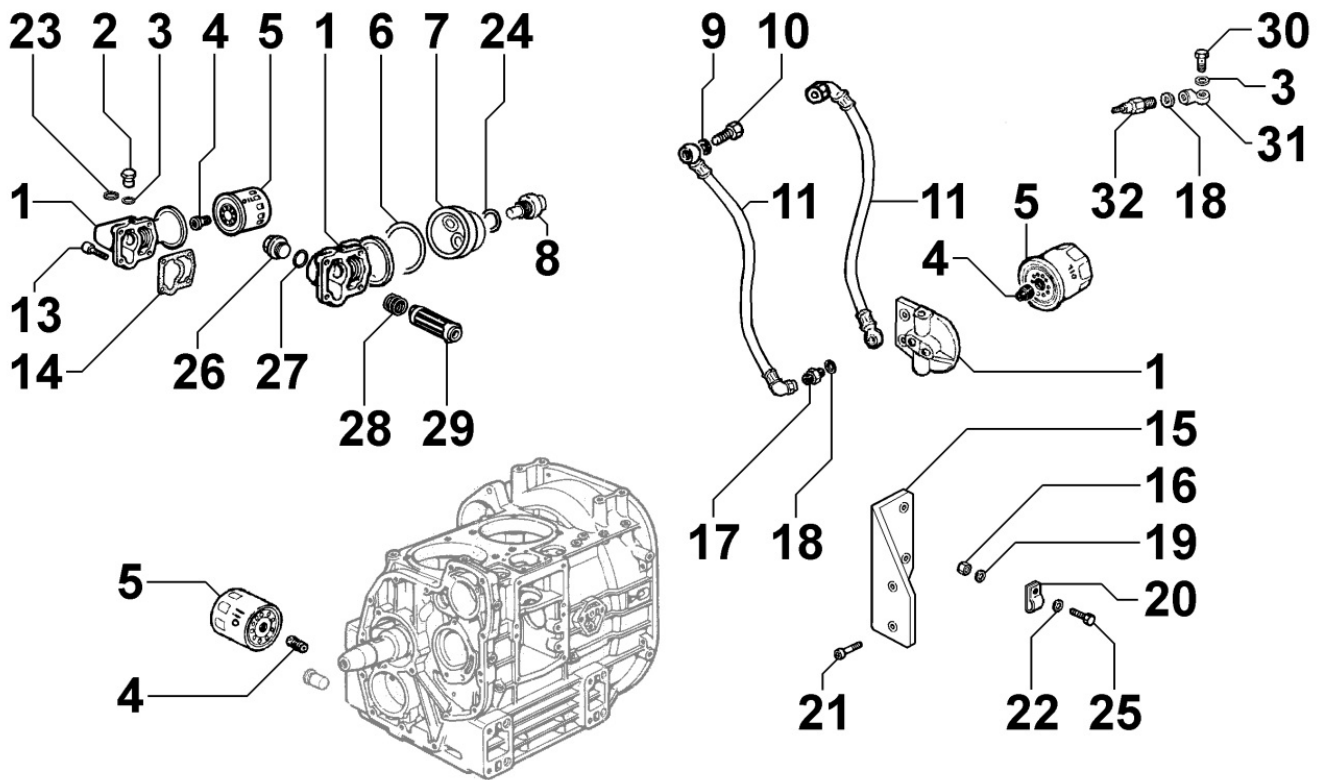

8042090130 - OIL FILTER

Pos	Kit	Included In	Code	Description	Qty	Old Code	Tech. Info
4			ED0072650210-S	OIL FLTR CONNECTION	1		
5			ED0021752830-S	OIL FILTER CARTRIDGE	1	ED0021751070-S