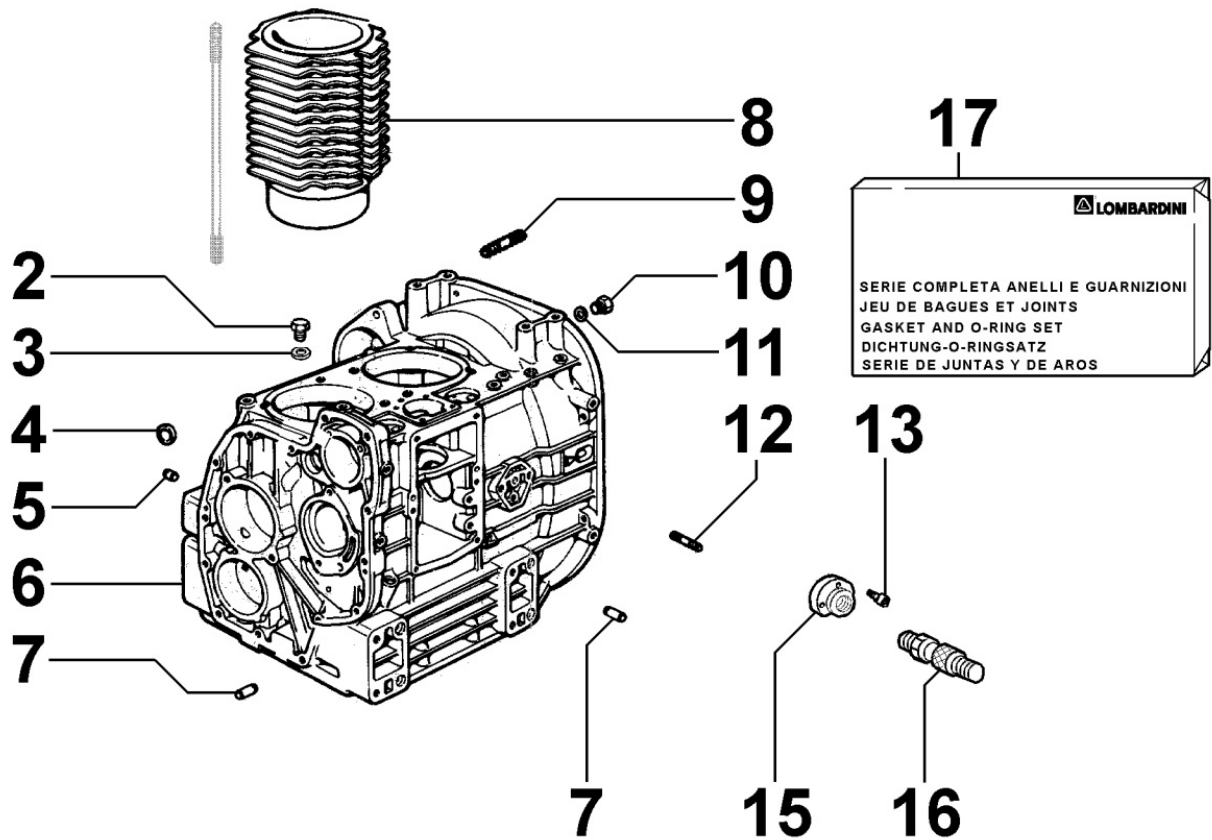

8020090120 - CRANKCASE

Pos	Kit	Included In	Code	Description	Qty	Old Code	Tech. Info
4		(A) (B) (C)	ED0090800830-S	CAP	1		
5		(A) (B) (C)	ED0090801330-S	PLUG AVSEAL D8 02961-00810	3		⚠
6	(A)		ED0015111110-S	CRANKCASE	1		⚠
7		(A)	ED0084600550-S	PIN	4		
8			ED0023805460-S	CYLINDER	2		
9		(A)		810109...0	1		
10		(A) (B)	ED0089650340-S	PLUG	1		
11		(A) (B)	ED0046700580-S	COPPER WASHER 8,2X12X1,5	1		
12		(A) (B) (C)	ED0067800080-S	STUD M8X20	2		
17			ED0082050990-S	GASK.+O.R.SET	1		⚠