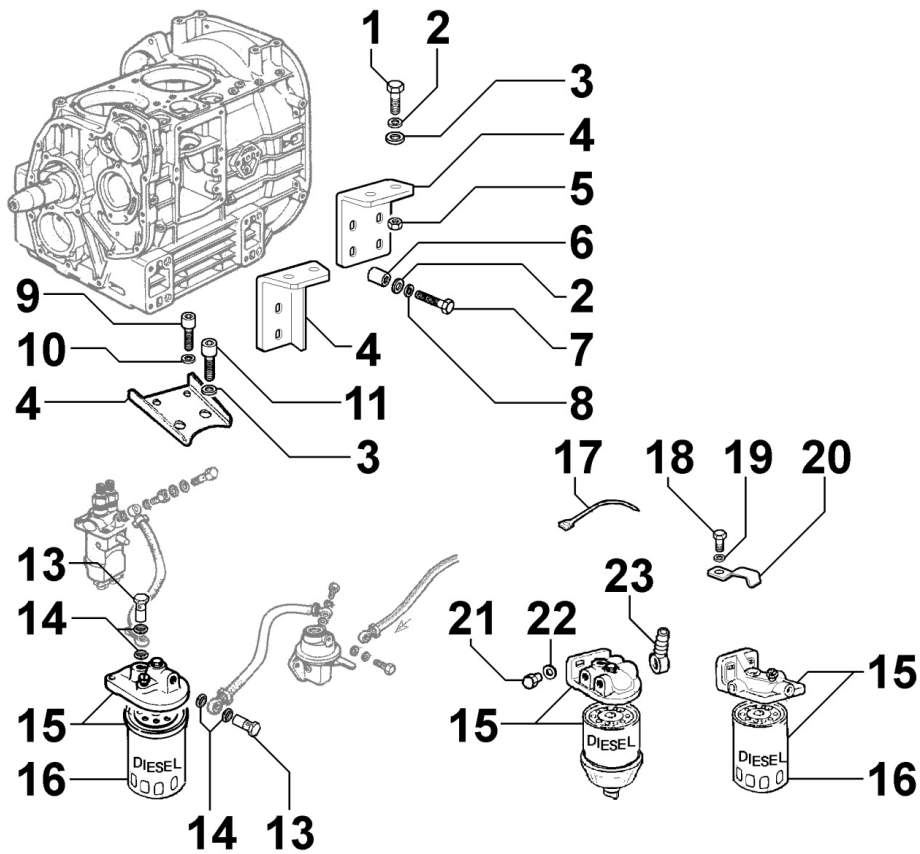

8061090240 - FUEL FILTER

Pos	Kit	Included In	Code	Description	Qty	Old Code	Tech. Info
2			ED0075550080-S	SP.WASHER	4		
4			ED0087600380-S	SUPPORT	1		
5			ED0032400370-S	HEX.NUT	2		
7			ED0017800050-S	BOLT	2		
8			ED0075300120-S	PL WASHER 10,5X20X5THK	1		
15				805209...0			
16				805209...0