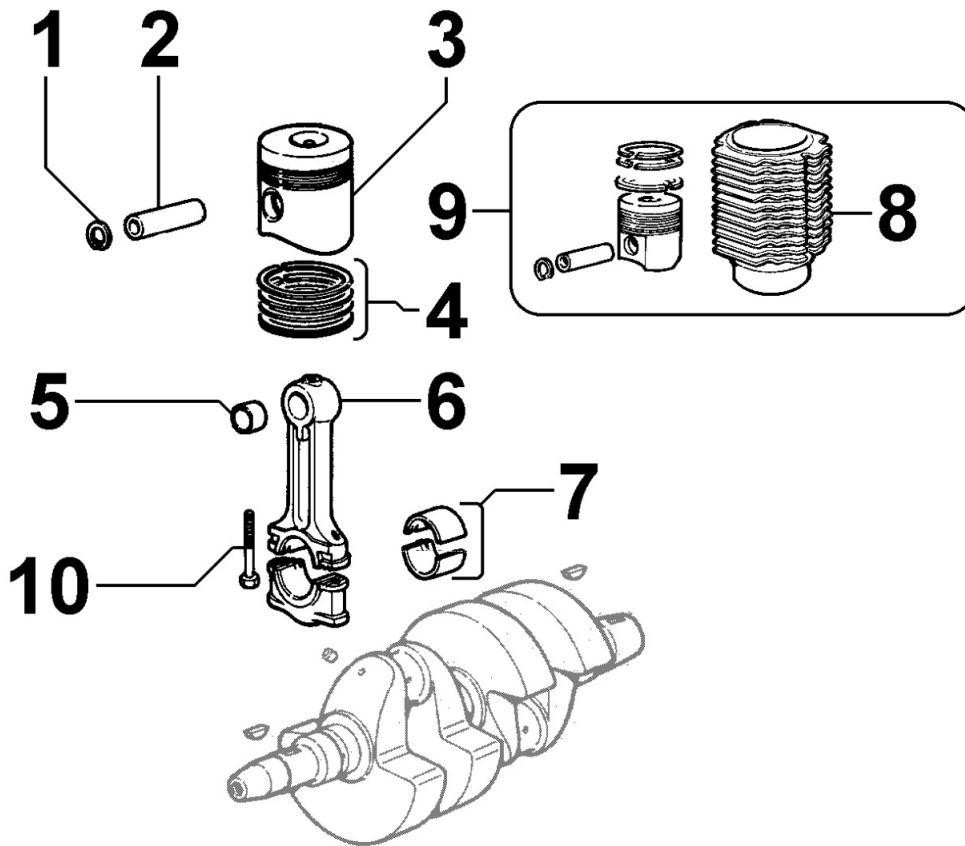

ED3D17C3

Spare Parts Catalogue

9LD626-2

Update Date 15/02/2019

Print Date 15/02/2019

Tavola ricambi

Index	Description
8010090020	CRANKSHAFT
8011090040	PISTON / CONNECTING ROD
8012090060	FLYWHEEL
8020090120	CRANKCASE
8021090110	CYLINDER HEAD
8022090020	HEAD COVER
8023090010	FLYWHEEL SIDE SUPPORT
8024090010	CRANKCASE COVER
8025090060	ENGINE MOUNTS
8026090010	CRANKSHAFT CENTRAL SUPPORT
8027090100	TIMING SYSTEM CLOSURE PLATE
8030090220	INJECTION SYSTEM
8035090030	CAMSHAFT
8036090040	ROCKER ARMS / VALVES
8038090010	TIMING GEAR
8040090010	OIL PUMP
8041090010	OIL PAN
8042090130	OIL FILTER
8043090020	OIL DIPSTICK
8044090020	OIL PRESSURE VALVE
8045090070	BREATHER SYSTEM
8050090080	SPEED GOVERNOR
8051090220	CONTROLS
8052090070	ELECTROVALVE
8061090240	FUEL FILTER
8062090010	FUEL FEED PUMP
8064090600	FUEL PIPING
8070090010	AIR SHROUD
8071090010	COOLING FAN
8072090080	COOLING PLATES
8080090020	AIR INLET MANIFOLD / AIR FILTER
8081090150	AIR CLEANER
8085090110	EXHAUST GAS MANIFOLD
8100090060	VOLTAGE ALTERNATOR
8101090010	STARTING MOTOR
8102090030	OIL PRESSURE SWITCH

Tavola ricambi

Index	Description
8103090440	ELECTRIC DASHBOARD / ENGINE WIRES
8172090040	FAN GUARD
8176090030	MUFFLER GUARD
8179090010	ENGINE COVER

8010090020 - CRANKSHAFT

Pos	Kit	Included In	Code	Description	Qty	Old Code	Tech. Info
1	(A)		ED0010507850-S	CRANKSHAFT	1		
3		(A)	ED0022800560-S	KEY	2		

8011090040 - PISTON / CONNECTING ROD

Pos	Kit	Included In	Code	Description	Qty	Old Code	Tech. Info
1		(B)	ED0012400220-S	SNAP RING	4		
2		(B)	ED0084800290-S	PISTON PIN	2		
3	(B)	(D)	ED0065017530-S	PISTON STD.	2		
4		(B)	ED0082112090-S	RINGS STAND.	2		
5		(A)	ED0016300140-S	S.ENDBRNG	1		
6	(A)		ED0015261110-S	CONNECTING ROD	2		
7			ED0016400590-S	BEARING STD	2		
7			ED0016400600-S	BEAR.-0.25	2		
7			ED0016400610-S	BEAR.-0.50 =<>	2		
8		(D)		802009...0			
9	(D)		ED0048980650-S	GR.PIST-CIL./ASS.Y D	2		
10		(A)	ED0017701090-S	BOLT	4		