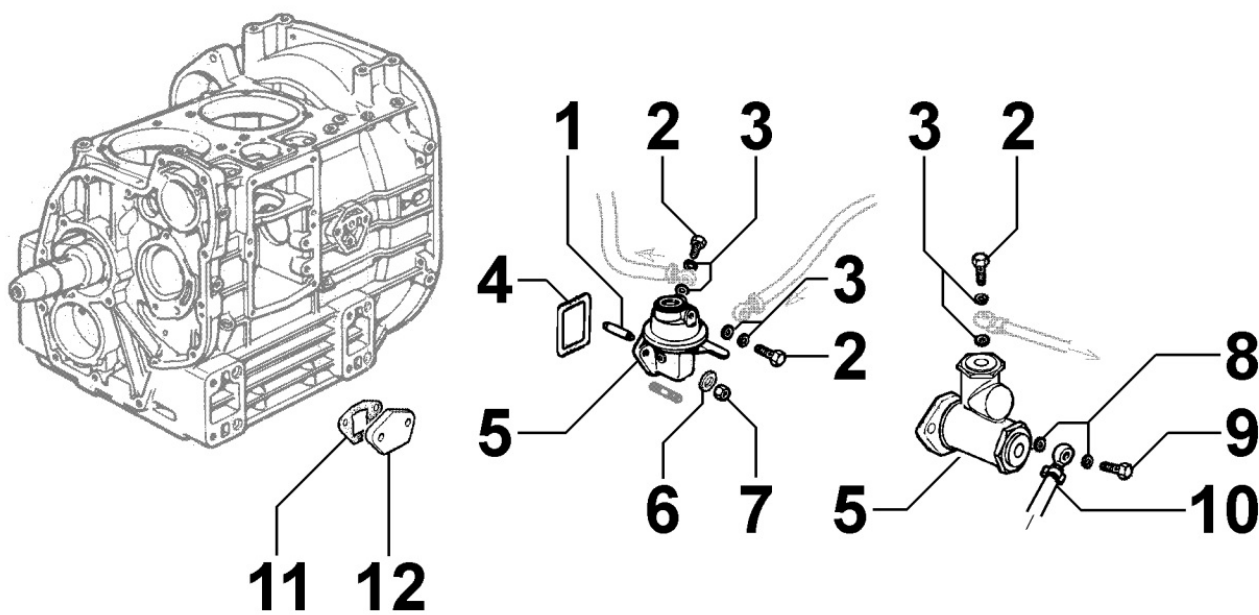

8062090010 - FUEL FEED PUMP

Pos	Kit	Included In	Code	Description	Qty	Old Code	Tech. Info
1			ED0072000780-S	DRIVE ROD	1		
2			ED0019011930-S	UNION BOLT M 10	2		
3			ED0046700590-S	COPPER WASHER D14/10.2 1.	4		
4			ED0012000870-S	O-RING	1		▲
5			ED0065850960-S	FEED PUMP	1		
6			ED0075550290-S	BEL WASHER D15/8.4 0.8 T	2		
7			ED0032401640-S	NUT	2