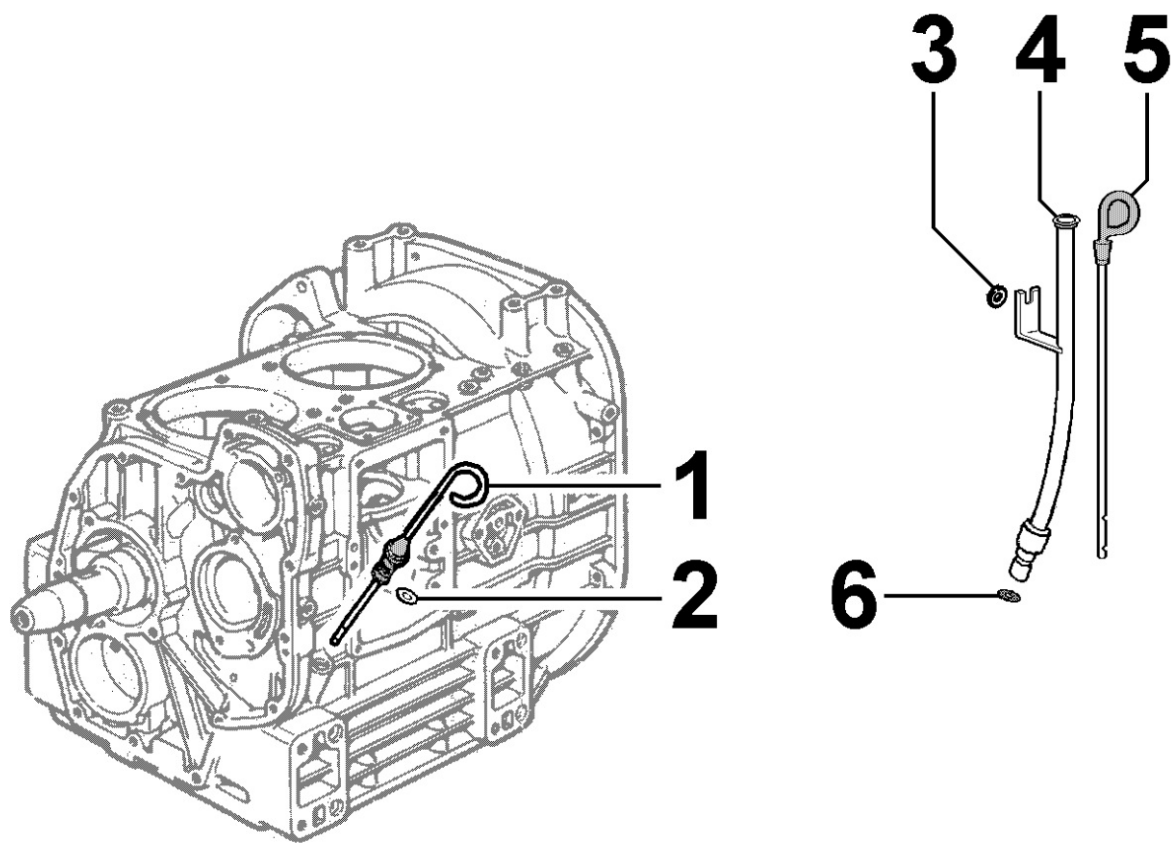

8043090020 - OIL DIPSTICK

Pos	Kit	Included In	Code	Description	Qty	Old Code	Tech. Info
2		(A)	ED0012003250-S	O RING	3		
5	(A)		ED0014005150-S	BLACK COMPLETE OIL DIPSTICK GR.9	1