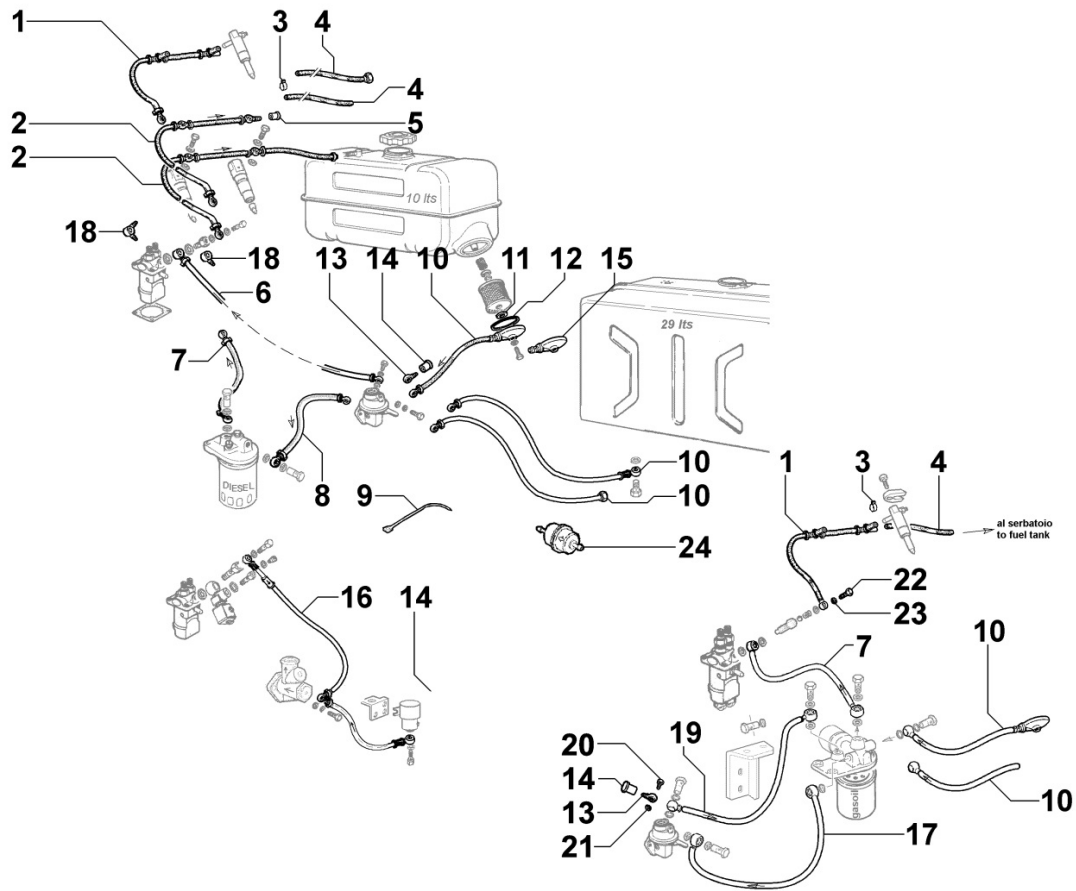

8064090600 - FUEL PIPING

Pos	Kit	Included In	Code	Description	Qty	Old Code	Tech. Info
1			ED0095712410-S	REJECTION TUBE GR.9 EPA (QSD)	1		
3			ED0036300500-S	CLAMP TYPE CLIC D.9-11 55	4		
4			ED0093752660-S	FUEL TUBE	1		
7			ED0093758960-S	FUEL TUBE	1		
10	(A)		ED0093758590-S	FUEL TUBE	1		
17			ED0093700270-S	FUEL TUBE	2