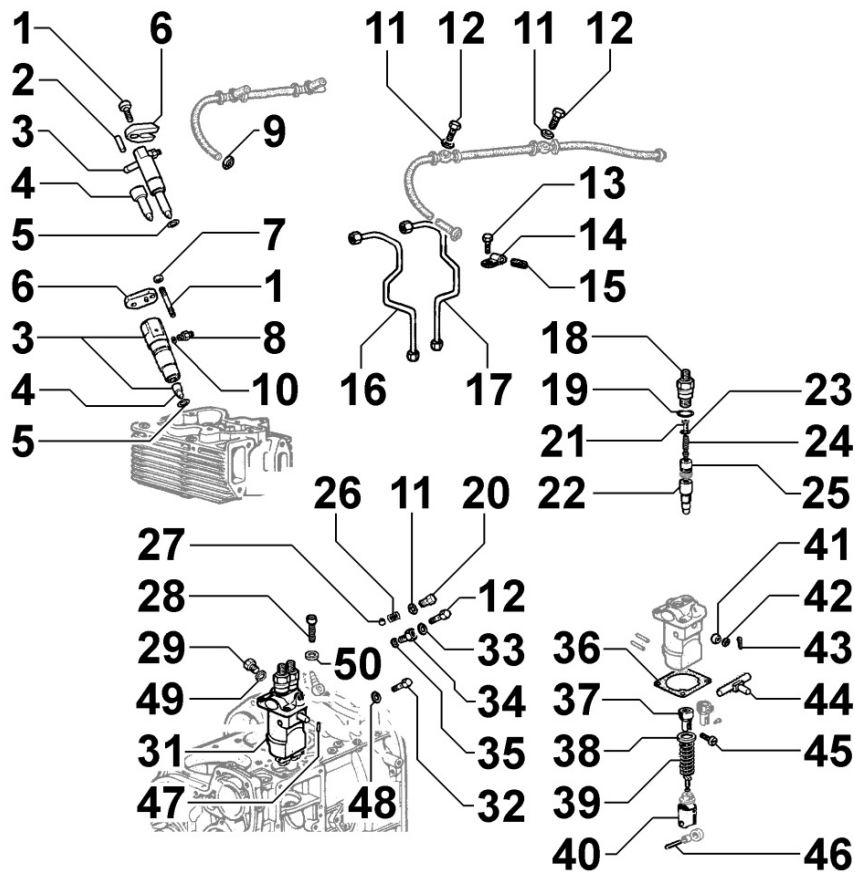

8030090220 - INJECTION SYSTEM

Pos	Kit	Included In	Code	Description	Qty	Old Code	Tech. Info
1			ED0097300180-S	HSHC SCREW ISO 4762 M6X45	2		
2			ED0084001390-S	PARAL.PIN	2		
3	(B)		ED0066151040-S	NOZZLEHL.	2		
4		(B)	ED0065315070-S	NOZZLE	1		
5			ED00754R0600-S	WASHER	1		
5			ED0046701100-S	GASKET 2.0	2		
6			ED0085460790-S	INJECTOR SUPPORT BRACKET	2	ED0085457930-S	
10		(B)		POS. 3			
11			ED0046700580-S	COPPER WASHER 8,2X12X1,5	2		
12			ED0019010290-S	UNION BOLT	1		
13			ED0097301150-S	SCREW SHCS M5X14 5931 8.8	2		
14			ED0036172550-S	CLAMP	2	ED0036160180-S	
15			ED0054000460-S	SLEEVE FOR CLAMP	2		
16			ED0093760090-S	FUEL TUBE	1		
17			ED0093760080-S	FUEL TUBE	1		
21		(A)	ED0074700030-S	FILLER	2		
22		(A)	ED0065781240-S	INJ.PLUNGER	2		
24		(A)	ED0057550340-S	SPRING	2		
25		(A)	ED0096720120-S	DELI.VALVE	2		
26			ED0028000030-S	COTTER PIN	1		
26		(D)	ED0058010370-S	SPRING	1		
27			ED0082450030-S	BALL	1		
28			ED0017701560-S	BOLT	3		
31	(A)		ED0065903750-S	INJ.PUMP	1		
34			ED0019011520-S	UNION BOLT	1		
36			ED0045800090-S	GASKET	1		
36			ED0045801930-S	GASKET	2