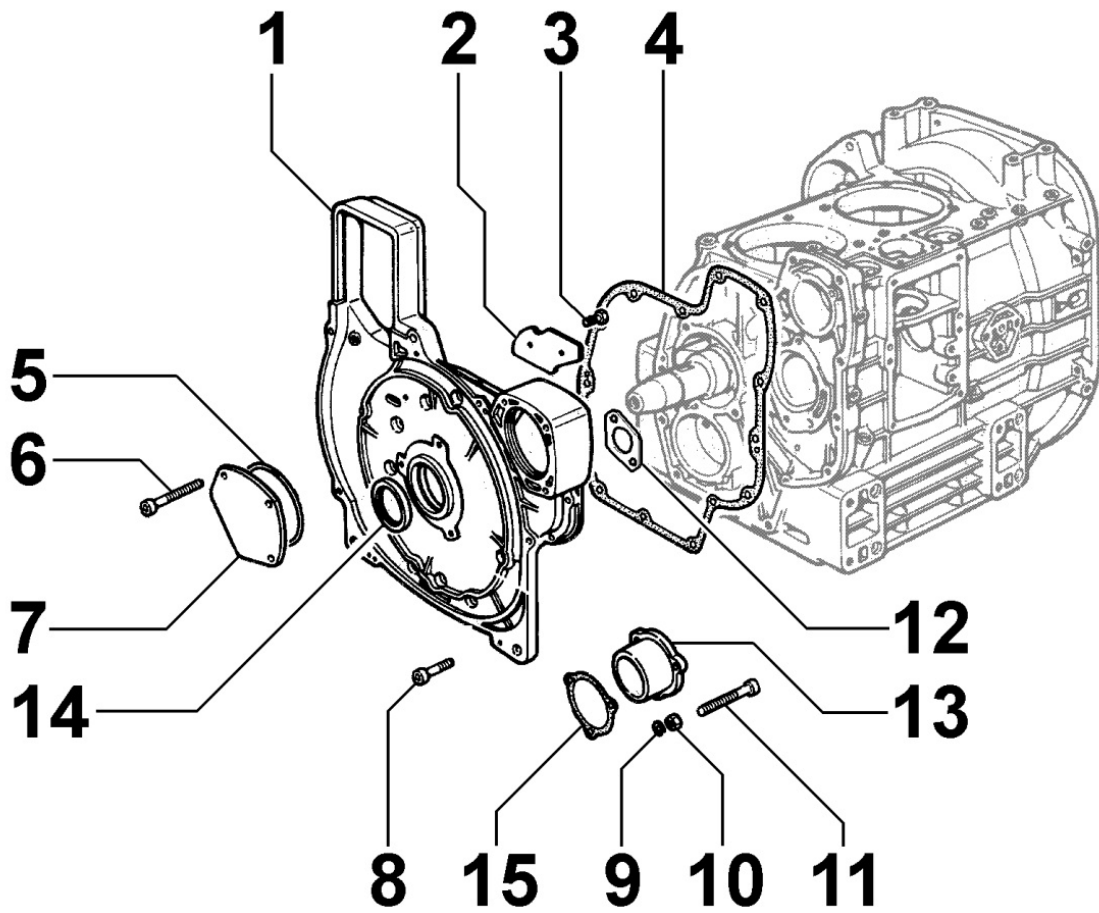

8027090100 - TIMING SYSTEM CLOSURE PLATE

Pos	Kit	Included In	Code	Description	Qty	Old Code	Tech. Info
1	A		ED0089004630-S	SUPPORT	1		
2		(A)	ED0051681030-S	RETAINER	1		
3		(A)	ED0017600010-S	HEX BOLT M6X10L 8.8	2		
4			ED0047010390-S	GASKET	1		
5		(A)	ED0012010270-S	RING	1		
6		(A)	ED0097320770-S	VITE TCEI 8X70-5931.8G+ZN.B	3		
7		(A)	ED0027510950-S	COVER	1		
8			ED0097320630-S	SOC HEAD CAP SCR M8X35L 8.8	11		
9			ED0076250100-S	WASHER D.8X15X1,5	3		
10			ED0032400180-S	HEX NUT M8 1.25P STEEL 8	3		
11			ED0097300320-S	SOC HEAD CAP SCR M8X45L 8.8	3		
12			ED0047755250-S	GASKET	1		
13			ED0027510960-S	COVER	1		
14		(A)	ED0012135520-S	SEAL RING. 42X58X10	1		
14		(A) (B)	ED0012135520-S	SEAL RING. 42X58X10	1	ED0012133210-S