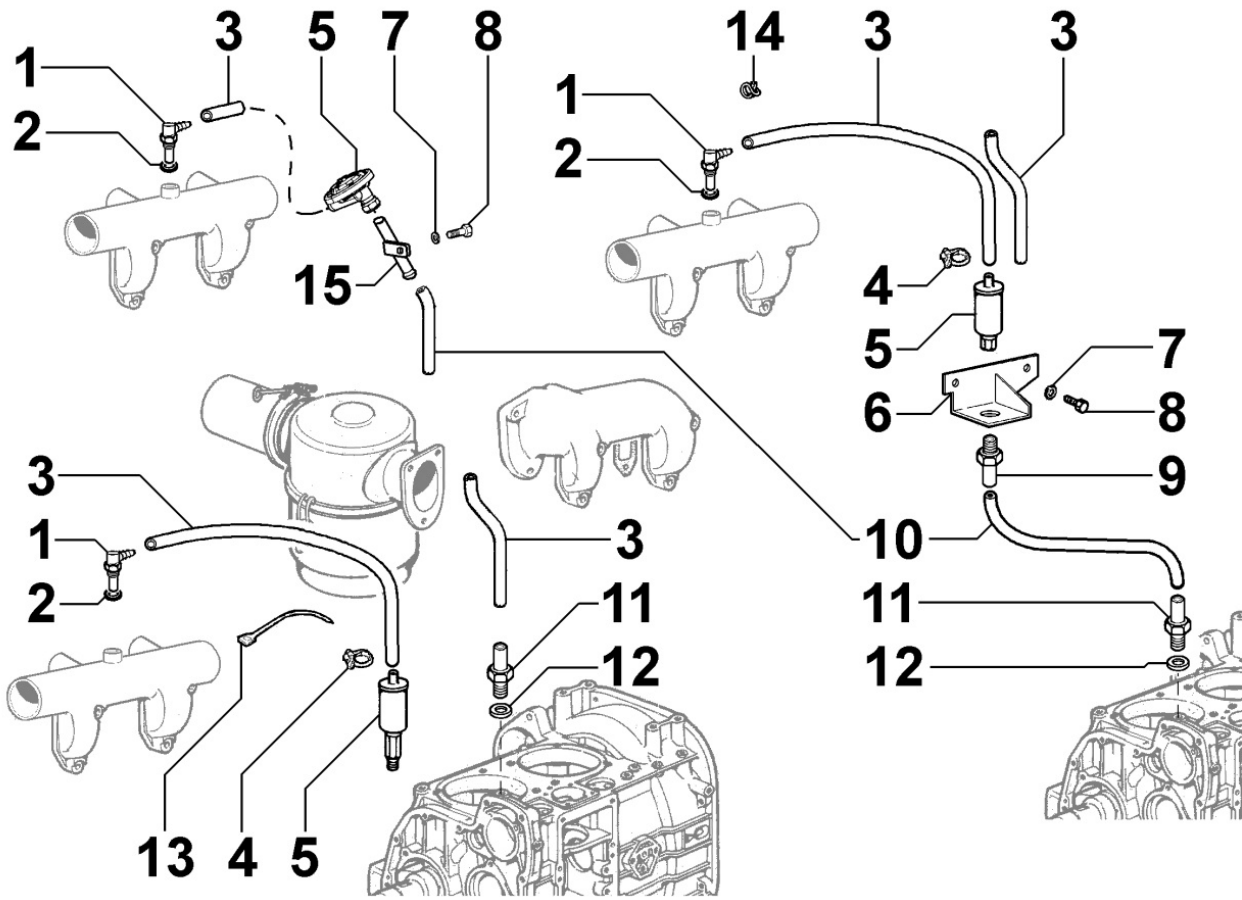

8045090070 - BREATHER SYSTEM

Pos	Kit	Included In	Code	Description	Qty	Old Code	Tech. Info
3			ED0094001630-S	SUCTIONL.	1		
11			ED0073011440-S	UNION FOR DEPRESSION PIPE	1		
12			ED0046700140-S	GASKET	1