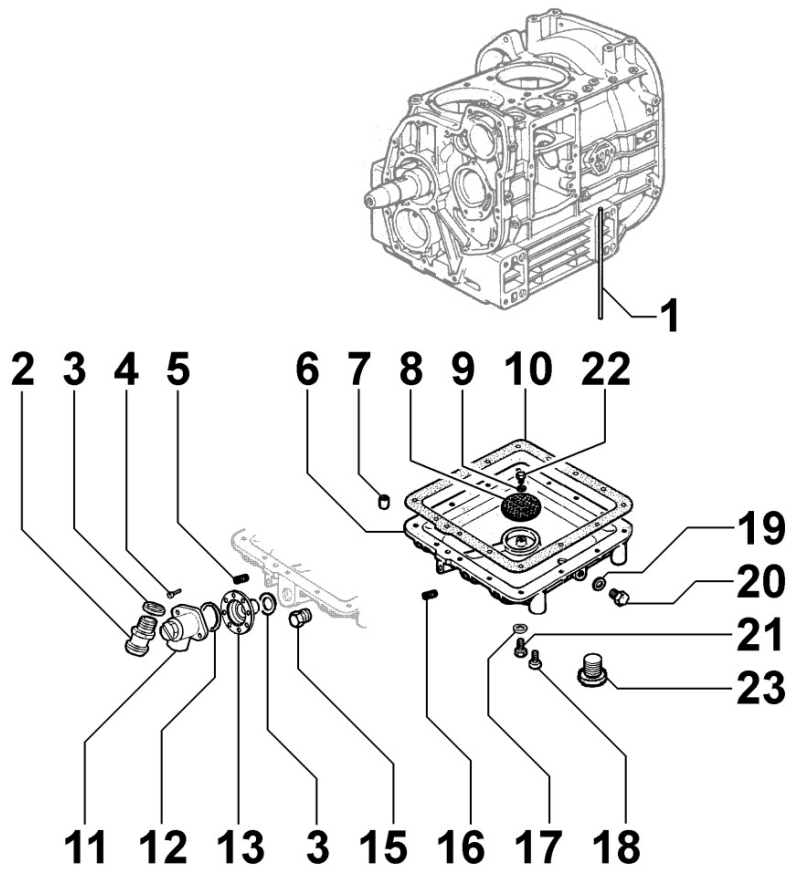

8041090010 - OIL PAN

Pos	Kit	Included In	Code	Description	Qty	Old Code	Tech. Info
1			ED0094551310-S	TUBE	2		
5		(A)	ED0090801820-S	PLUG AVSEAL D10 02961-01012	1		
6	(A)		ED0066456400-S	OIL PAN	1		
7			ED0084300650-S	TAPER PIN	1		
8		(A)	ED0050900100-S	HOLED METAL SHEET	1		
9		(A)	ED0075650040-S	SPRING WASHER D11.1/6.1 1.3 TH	1		
10			ED0046011770-S	GASKET	1		
18			ED0017701550-S	BOLT	14		
19		(A)	ED0046700160-S	GASKET	1		
20		(A)	ED0089650050-S	CAP	1		
22		(A)	ED0097610430-S	SELF-THREADING SCREW TE M6X10	1