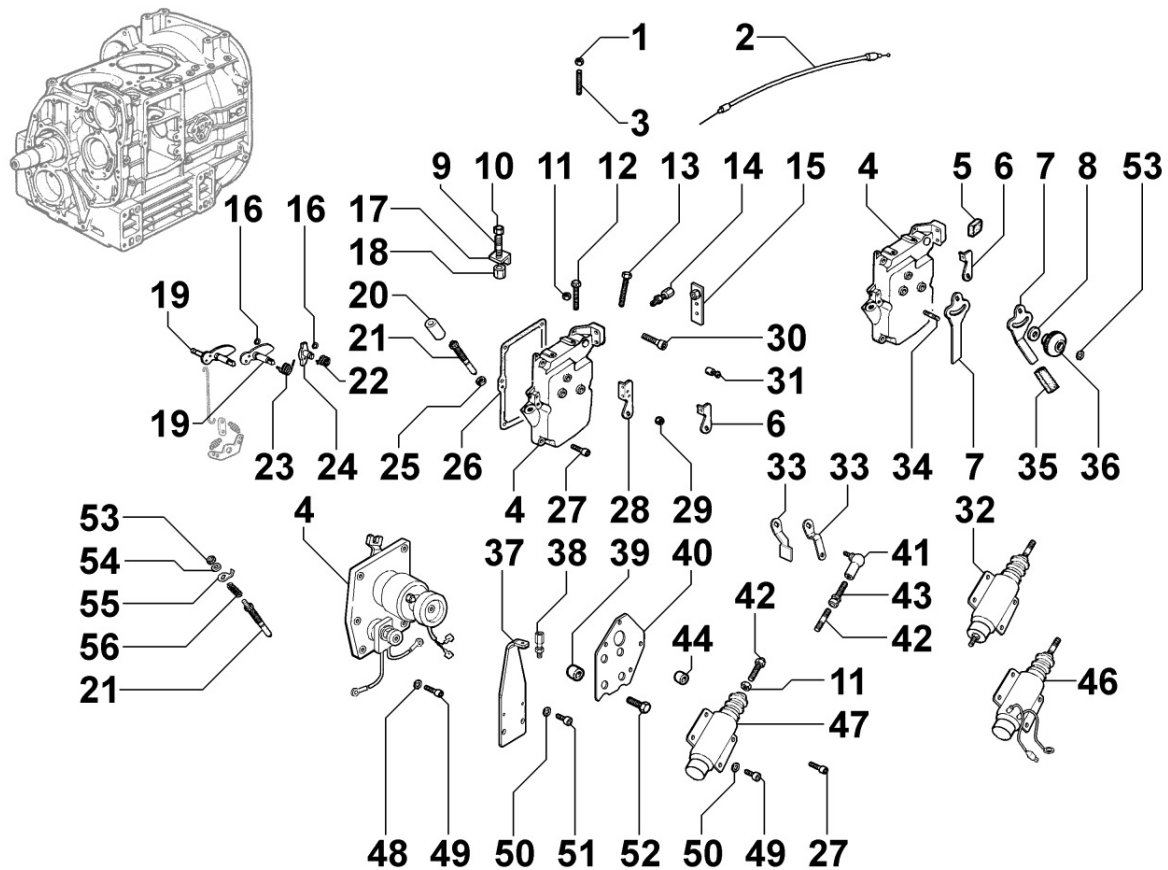

8051090220 - CONTROLS

Pos	Kit	Included In	Code	Description	Qty	Old Code	Tech. Info
4	(B)		ED0026902870-S	COVER	1		
4		(B)	ED0026901210-S	COPERCHIO COMANDI x ACC.MANO	1		
5		(B)		POS. 4	1		
6		(B)	ED0052001080-S	LEVER	1		
7		(B)	ED0052001100-S	LEVER	1		
8		(B)	ED0076250980-S	WASHER 8.4X24X3	1		
9			ED0067800890-S	STUD	1		
10			ED0032030990-S	NUT	1		
11		(B) (D)	ED0032400080-S	NUT M6-Cl.8 type 1-ISO	2		
12		(B)	ED0017600270-S	HEX BOLT M6X40L STEEL 8.	2		
16		(B)	ED0012000340-S	O-RING 2025 6.07 x 1.78"	2		
17			ED0051680520-S	RETAINER	1		
18			ED0032401310-S	NUT	1		
19		(B)	ED0052005830-S	LEVER	1		
21			ED0023810150-S	PLUNGER	1		
23		(B)	ED0056800770-S	SPRING	2		
24		(B)	ED0052001540-S	LEVER	1		
25		(A)	ED0032400580-S	HEX.NUT	1		
26			ED0047755260-S	GASKET	1		
27			ED0097320780-S	SOC HEAD CAP SCR M6X25 8.8	5		
29		(B)	ED0032401640-S	NUT	2		
30			ED0097300180-S	HSHC SCREW ISO 4762 M6X45	1		
34		(B)	ED0068700210-S	STUD	1		
35			ED0021360260-S	CAPPEL.x LEVA STOP ESTERNA	1		
35		(B)	ED0043400670-S	JACKET	1		
36		(B)	ED0065450090-S	KNOB	1