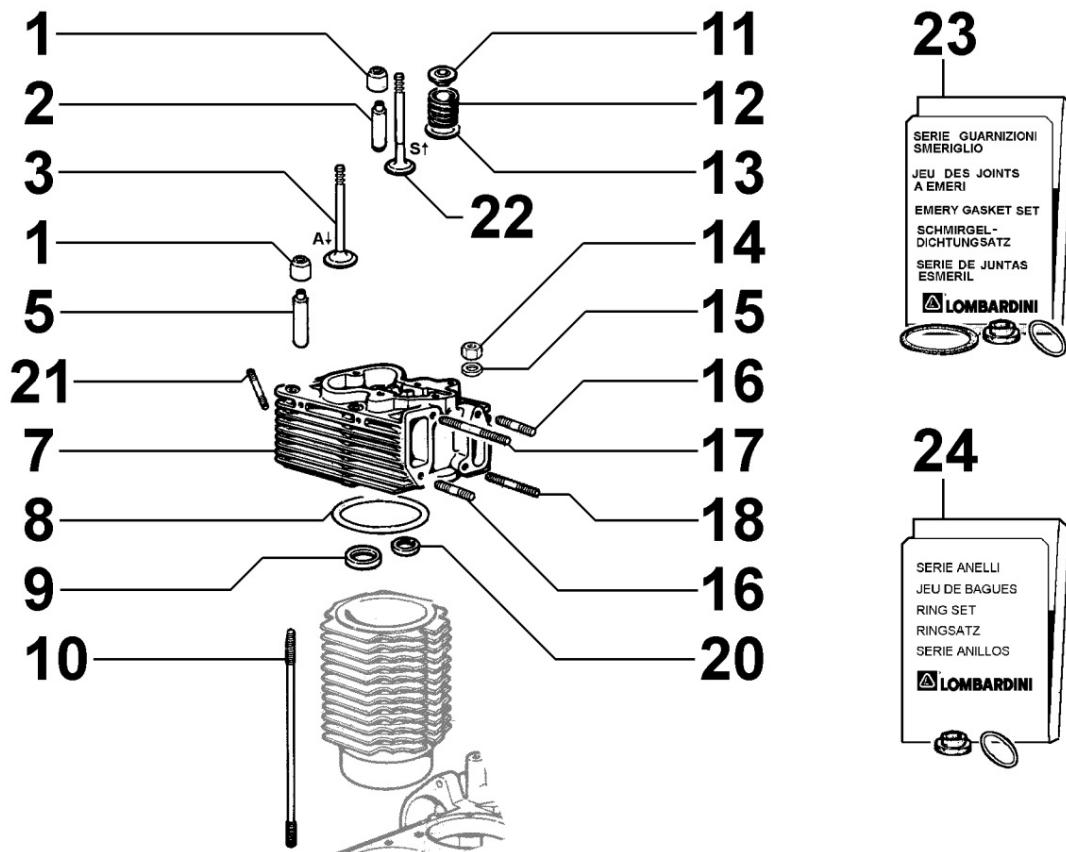

8021090110 - CYLINDER HEAD

Pos	Kit	Included In	Code	Description	Qty	Old Code	Tech. Info
1		(A)	ED0012133380-S	SEAL RING	2		▲
2		(A)	ED0048452480-S	GUIDE	2		▲
3		(A)	ED0096521530-S	INTAKE VALVE	2		▲
5		(A)	ED0048452470-S	GUIDE	2		▲
7	A		ED0092012810-S	CYLINDER HEAD ASSY	2	ED0092008450-S	
8			ED0047300860-S	HEAD GASKET 0.80	2		
8			ED0047301940-S	HEAD GASKET 0.75	2		
8			ED0047302530-S	HEAD GASKET 0.55	2		
8			ED0047300870-S	HEAD GASKET 0.90	2		
8			ED0047301930-S	HEAD GASKET 0.65	2		
8			ED0047301960-S	HEAD GASKET 0.95	2		
8			ED0047303490-S	HEAD GASKET 0.45	2		
8			ED0047300880-S	HEAD GASKET 1.00	2		
8			ED0047302520-S	HEAD GASKET 0.50	2		
8			ED0047301950-S	HEAD GASKET 0.85	2		
8			ED0047300850-S	GASKET	2		
8			ED0047300840-S	HEAD GASKET 0.60	2		
9		(A)	ED0080002120-S	VALVE SEAT	2		▲
10			ED0068501030-S	STUD	8		
11		(A)	ED0064101120-S	CAP	4	ED0080570180-S	▲
12		(A)	ED0057551730-S	SPRING	2		▲
13		(A)	ED0034300670-S	DISK	2		
14			ED0032401240-S	HEX.NUT	8		
15			ED0076251250-S	WASHER	8		
16		(A)	808009...0		2