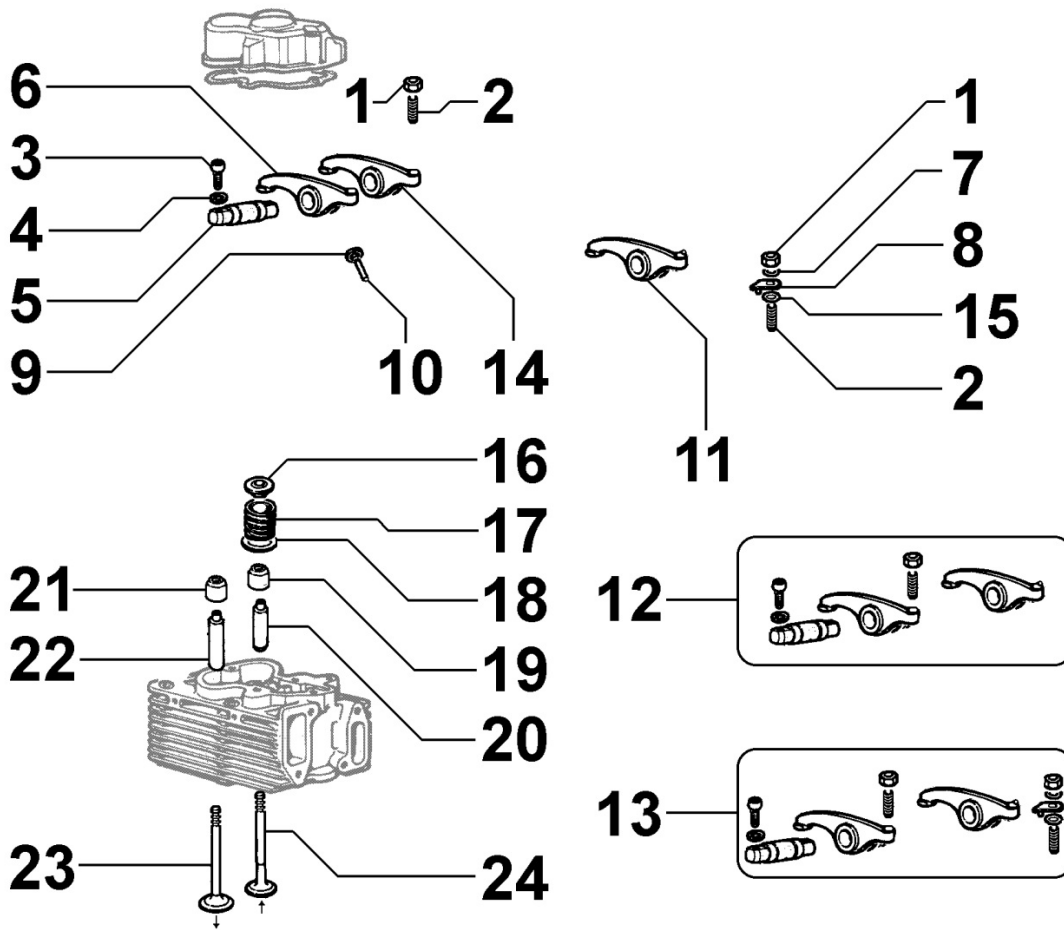

8036090040 - ROCKER ARMS / VALVES

Pos	Kit	Included In	Code	Description	Qty	Old Code	Tech. Info
1		(A) (B) (D) (E)	ED0032400100-S	HEX.NUT	1		
2		(A) (B) (D) (E)	ED0098500020-S	ADJ.SCREW	1		
3		(D) (E)	ED0097301000-S	SCREW SHCS M8X25-5931 8.8	4		
4		(D) (E)	ED0075650070-S	SPRING WASHER D14.2/8.2	4		
5		(D) (E)	ED0060450400-S	R.ARMSHAFT	2		
6	(B)	(D) (E)	ED0015412320-S	BILANC./ROCKERARM N	2		
9		(D) (E)	ED0013500110-S	RING	2		
10		(D) (E)	ED0094550530-S	TUBE	2		
12	(D)		ED0043300360-S	R.A.ASS.Y	2		
14	(A)	(D)	ED0015412310-S	BILANC./ROCKERARM N	2