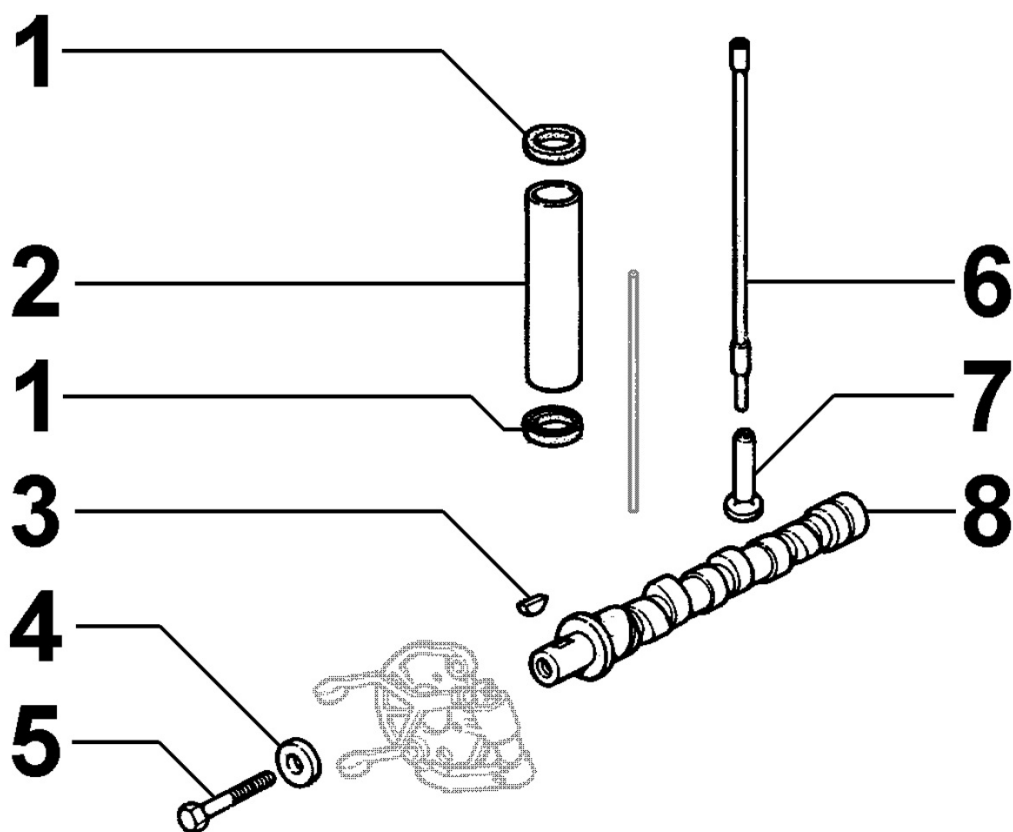

8035090030 - CAMSHAFT

Pos	Kit	Included In	Code	Description	Qty	Old Code	Tech. Info
1			ED0047400240-S	GASKET	4		
2			ED0095200450-S	PROT.TUBE	2		
3			ED0022800470-S	KEY	1		
4			ED0076260380-S	WASHER	1		
5			ED0017800590-S	BOLT	1		
6			ED0014102050-S	PUSHROD COMPLETE	4	ED0014100420-S	
7			ED0072150430-S	TAPPET	4		
8			ED0010115440-S	CAMSHAFT	1