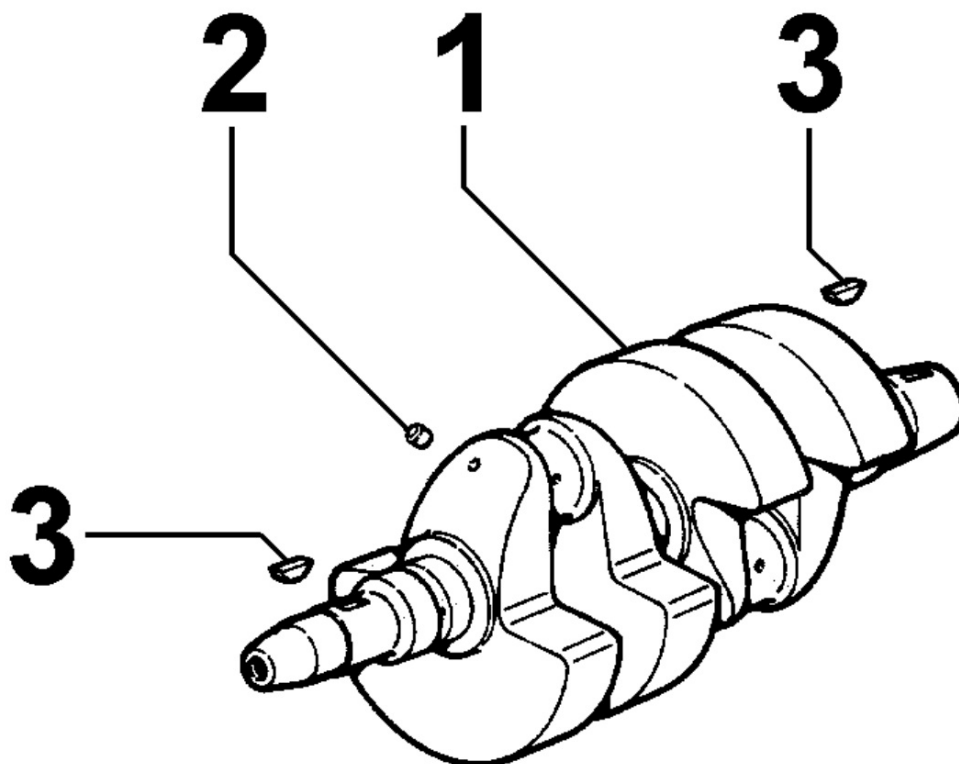

8010090020 - CRANKSHAFT

Pos	Kit	Included In	Code	Description	Qty	Old Code	Tech. Info
1	(A)		ED0010507850-S	CRANKSHAFT	1		
3		(A)	ED0022800560-S	KEY	2