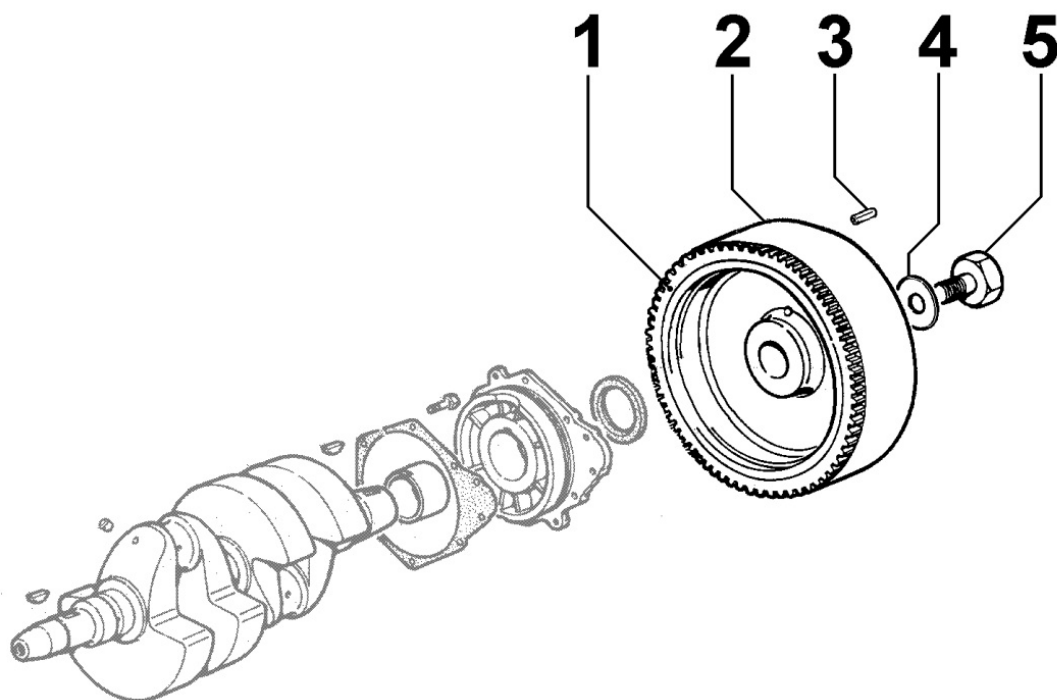

8012090060 - FLYWHEEL

Pos	Kit	Included In	Code	Description	Qty	Old Code	Tech. Info
1		(A)	ED0028160250-S	RING GEAR	1		
2	(A)		ED0098850720-S	FLYWHEEL	1		
4			ED0051110050-S	RET.PLATE	1		
5			ED0018610450-S	BOLT	1