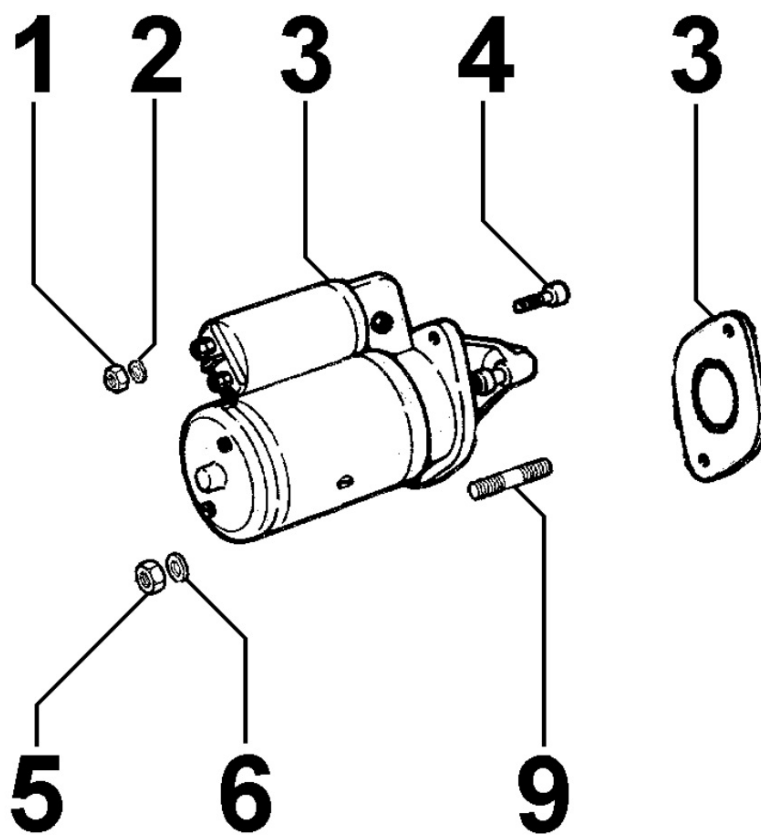

8101090010 - STARTING MOTOR

Pos	Kit	Included In	Code	Description	Qty	Old Code	Tech. Info
1			ED0032400200-S	NUT M8X1,25 UNI 5589-6S+ZN.B	1		
2			ED0075650070-S	SPRING WASHER D14.2/8.2	1		
3			ED0058402240-S	STARTER MOTOR 1.7KW	1		
4			ED0097300460-S	SOC HEAD SCREW M10X35-5931.8G+ZN.B	1		
5			ED0032400660-S	HEX.NUT M10X1,5 UNI 5588-8G+ZN.B	2		
6			ED0075650110-S	LOCK WASHER M10	2		
9			ED0068000040-S	STUD	1