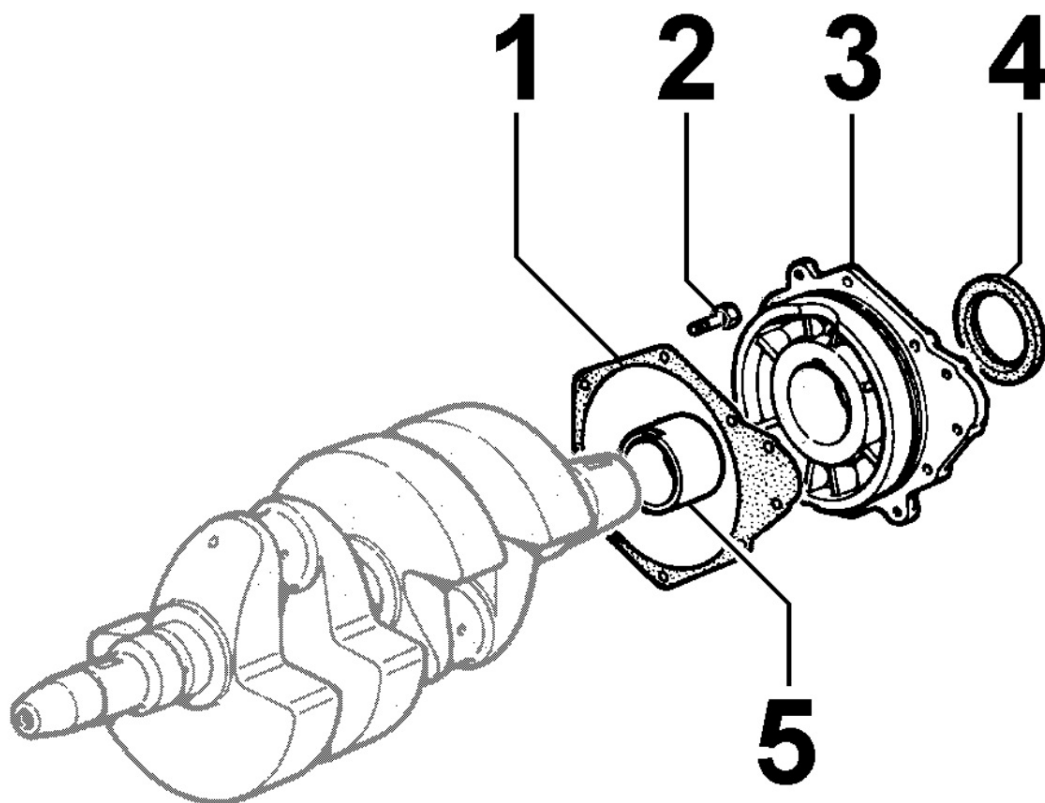

8023090010 - FLYWHEEL SIDE SUPPORT

Pos	Kit	Included In	Code	Description	Qty	Old Code	Tech. Info
1			ED0047011100-S	GASKET	1	ED0047010400-S	
1			ED0047011110-S	GASKET	1	ED0047010490-S	
2			ED0017701500-S	BOLT	8		
3	A		ED0086753230-S	COMPLETE CRANKSHAFT SUPPORT GR.9	1	ED0086752900-S	
4		(A)	ED0012135510-S	SEAL RING. 50X70X10	1	ED0012133180-S	
5			ED0016111610-S	BEAR.-0.25	1		▲
5			ED0016111620-S	BEAR.-0.50	1		▲
5		(A)	ED0016111600-S	BEAR.STAND.	1		▲