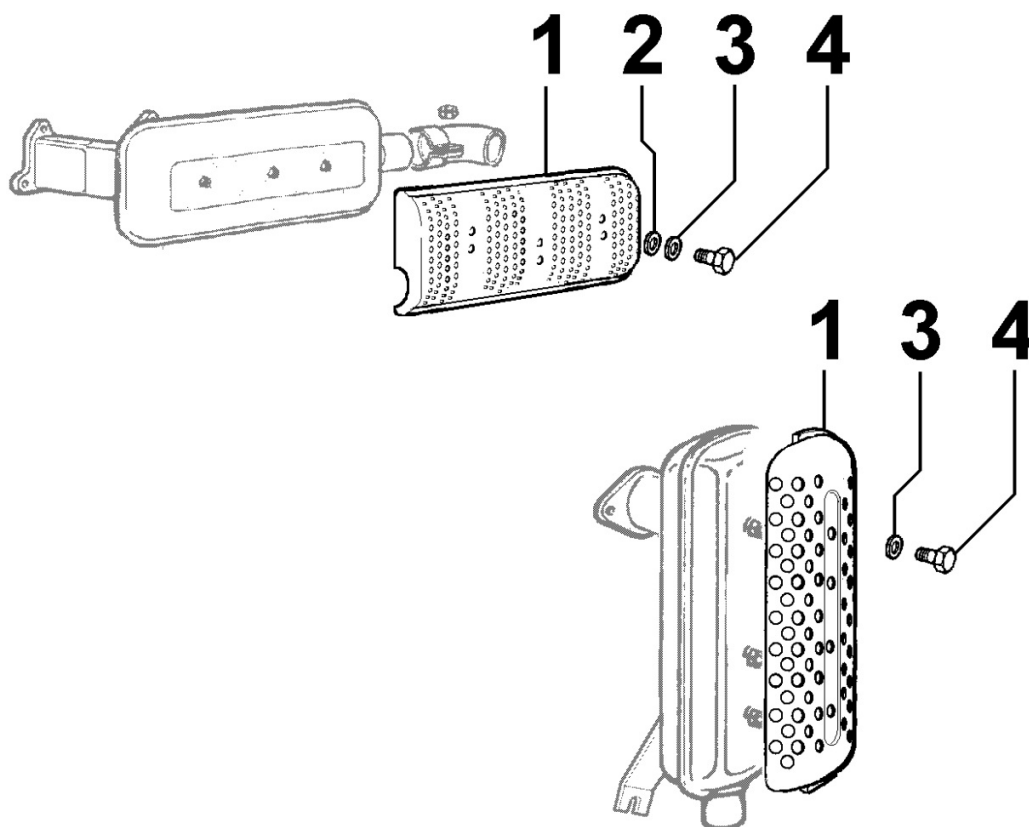

8176090030 - MUFFLER GUARD

Pos	Kit	Included In	Code	Description	Qty	Old Code	Tech. Info
1			ED0069271720-S	MUFFLER GUARD BLACK PAINTED	1		
2			ED0076250100-S	WASHER D.8X15X1,5	3		
3			ED0075650070-S	SPRING WASHER D14.2/8.2	3		
4			ED0017700420-S	HEX HEAD SCRE M8X10-5739-8G+ZN.B	3