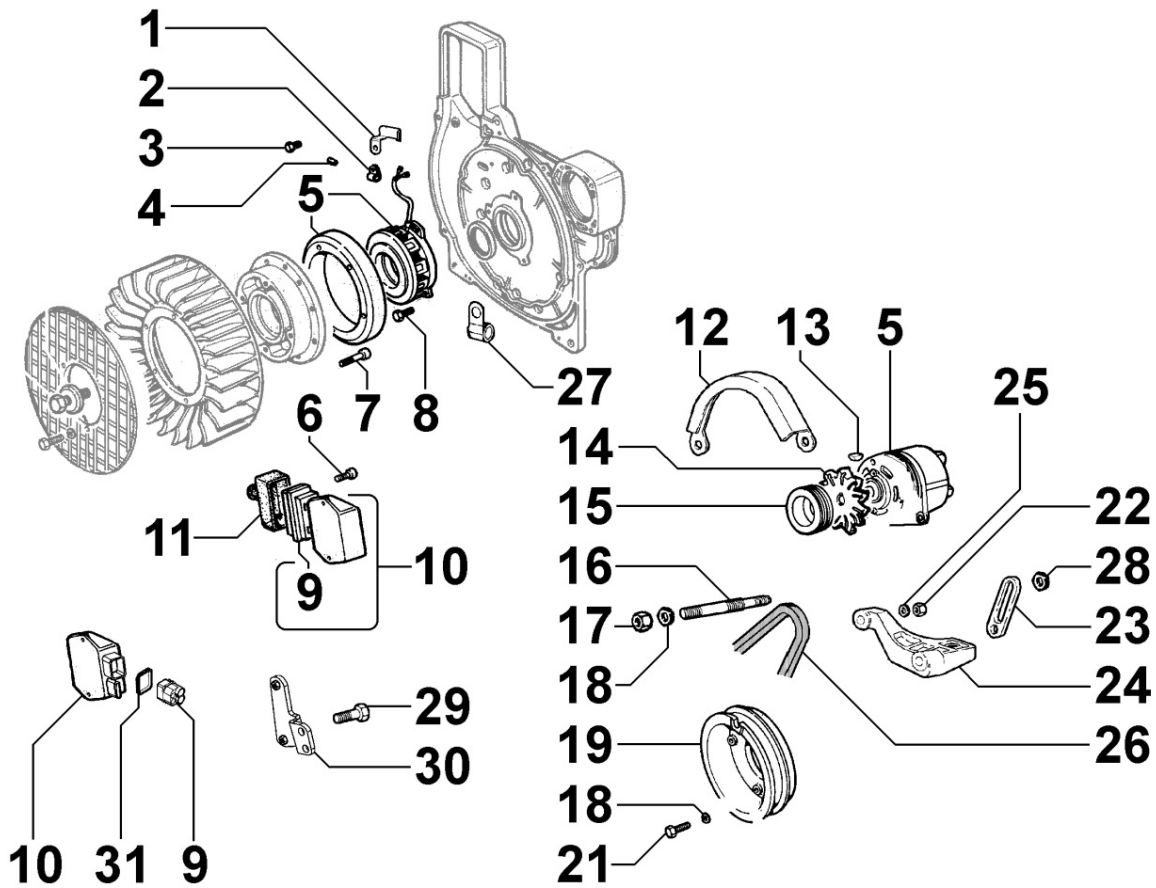

8100090060 - VOLTAGE ALTERNATOR

Pos	Kit	Included In	Code	Description	Qty	Old Code	Tech. Info
1			ED0036171020-S	CLAMP	1		
2			ED0036170450-S	CLAMP	1		
3			ED0097300080-S	SCREW 6X10-5931-8.8+Zn.B	1		
5			ED0011571540-S	ALTERNATOR 12V 14A	1		⚠
6			ED0097320920-S	SCREW	2		
7			ED0097320780-S	SOC HEAD CAP SCR M6X25 8.8	5		
8			ED0097310220-S	ALLEN SCREW	4		
9		(A)	ED0067401530-S	INLET	1		⚠
10	(A)		ED0073624070-S	VOLTAGE REGULATOR 12V-30A	1	ED0073622280-S	
11			ED0021450140-S	CAP	1		
25			ED0075650070-S	SPRING WASHER D14.2/8.2	1		
27			ED0036171470-S	CLAMP D.14	1