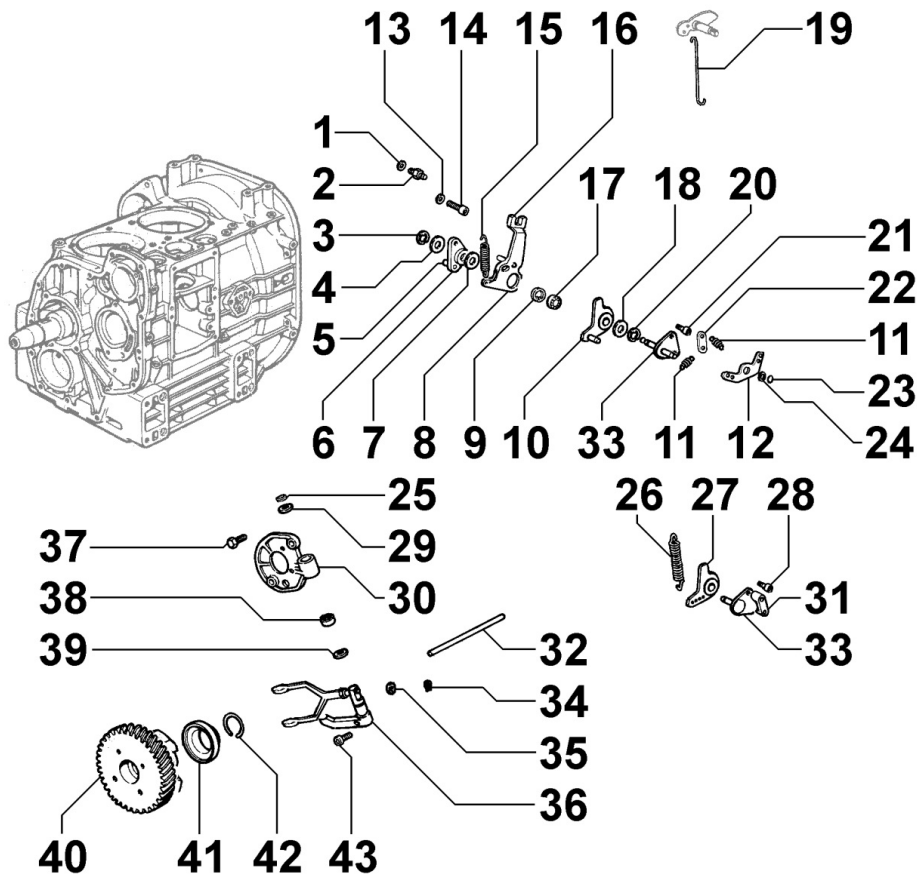

8050090080 - SPEED GOVERNOR

Pos	Kit	Included In	Code	Description	Qty	Old Code	Tech. Info
1			ED0075550040-S	*BEL WASHER D11/6.4 0.5 TH	1		
2			ED0060400150-S	STUD	1		
3		(A)	ED0011650100-S	CIRCLIP D.4 DIN.6799 UN	2		
4		(A)	ED0076251060-S	WASHER	4		
5		(A)	ED0061403700-S	PERNO/PIN N A	1		
6		(A)	ED0052005870-S	LEVA/LEVER	1		
9		(A)	ED0012410090-S	SNAP RING	4		
10		(A)	ED0052005850-S	LEVA/LEVER	1		▲
11		(A)	ED0056552420-S	SPRING	2		▲
12		(A)	ED0015411060-S	ROCKER ARM	1		▲
13		(A)	ED0076250120-S	PLAIN WASHERS 8,4X17X1,6	1		
14		(A)	ED0097320740-S	SOC HEAD SCR M8X20L UNI5931 ST	1		
15			ED0055500260-S	SPRING	1		▲
16	(A)		ED0052009090-S	LEVER ASS.Y	0		▲
16		(A)	ED0052007600-S	LEVA/LEVER	1		
17		(A)	ED0030000040-S	B.BEARING	3		
18		(A)	ED0035272460-S	DISTANZIALE/SPACER N A 10	1		
19			ED0092451350-S	TIE ROD	1		▲
21		(A)	ED0097300240-S	SOC HEAD CAP SCR M8X16L 1.25P	2		
22		(A)	ED0063702810-S	PLATE	1		
23		(A)	ED0011650050-S	ANELLO BENZ./CIRCLIP E A 10	1		
24		(A)	ED0076250100-S	WASHER D.8X15X1,5	1		
25		(B)	ED0012400050-S	ANEL. SEEGER D.12 EST. D2003	1		
27		(A)		POS. 16	1		
30			ED0087850530-S	SUPPORTO LEVA	1