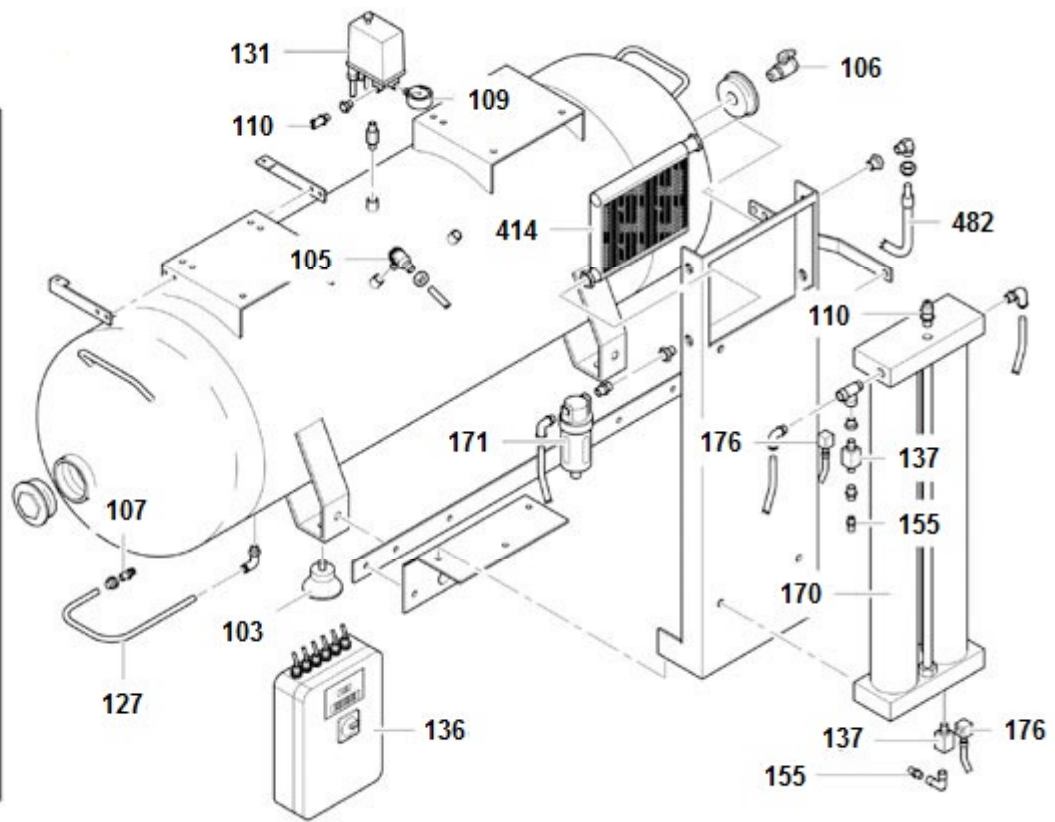

BO6ML

FVGN541FMD029

DR.SONIC 640-90F-ES-6T 40050

Pos	Component	MU	Multiplier
36	9004008	WASHER FLYWHEEL	PZ 8,0
103	#020279000	PIVOTING WHEEL/FOOT	PZ 4,0
103	9038176	PIVOTING WHEEL/FOOT	PZ 8,0
105	4101052	CHECK VALVE	PZ 2,0
106	9047020	LINE COCK	PZ 1,0
107	4100807	CONDENSATE DRAIN COCK	PZ 1,0
109	4100613	PRESSURE GAUGE	PZ 1,0
110	9049307	RELIEF VALVE	PZ 1,0
112	9053159	NIPPLE/ELBOW	PZ 2,0
112	9412102	NIPPLE/ELBOW	PZ 2,0
127	9270028	TUBO RILSAN "PTFE" 8/10 BIANCO	MT 4,2
127	9270055	TUBO RILSAN "PTFE" 6/8 BIANCO	MT 2,6
131	4100688	COMPLETE PRESSURE SWITCH	PZ 1,0
134	#171QU0008	COVER SEAL	PZ 2,0
136	9062956	MAGN. STARTER W/OVLD CUTOUT	PZ 1,0
137	4101360	SOLENOID VALVE	PZ 2,0
155	4100916	SILENCER	PZ 6,0
170	#548458011	DRYER	PZ 2,0
171	#048355007	CONDENSATE SEPARATOR	PZ 2,0
174	#171QU0013	UPPER HOUSING	PZ 2,0
175	#171QU0012	LOWER HOUSING	PZ 2,0
176	E0M13C403881	CONNECTOR	PZ 1,0
200	QUS0000	BARE PUMP	PZ 2,0
414	#048502000	AIR RADIATOR	PZ 2,0
424	4101072	ELECTRIC FAN	PZ 2,0
482	#199QT0001	FLEX HOSE DR.SONIC WITH DRY	PZ 2,0
483	E0M0304013	THERMAL CUTOUT	PZ 2,0
602	#008256000	CONTROLLER	PZ 1,0
613	E0M11LEOAM1	FUS.10X38-1A CH10	PZ 2,0
613	E0M11WEBGG01	FUS.10X38-1A CH10	PZ 1,0
613	E0M11WEBGG02	FUS.10X38-2A CH10	PZ 1,0
615	E0M010312	CONT.9A 220V NO AC3 LC1E0910M7	PZ 2,0
619	E0M05042004	MECHANICAL INTERLOCK	PZ 1,0
625	E0M14080223	TRASF.80VA 0-230-400/0-230V IR	PZ 1,0