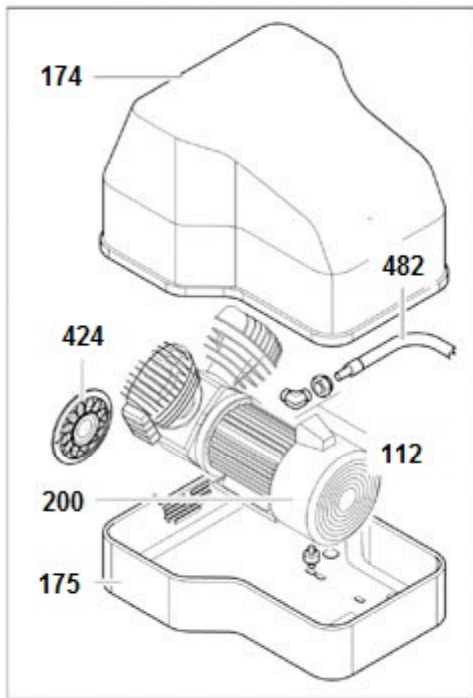

BO6ML

FVGN541FMD029

DR.SONIC 640-90F-ES-6T 40050

Pos	Component	MU	Multiplier
36	9004008	WASHER FLYWHEEL	PZ 8,0
103	#020279000	PIVOTING WHEEL/FOOT	PZ 4,0
103	9038176	PIVOTING WHEEL/FOOT	PZ 8,0
105	4101052	CHECK VALVE	PZ 2,0
106	9047020	LINE COCK	PZ 1,0
107	4100807	CONDENSATE DRAIN COCK	PZ 1,0
109	4100613	PRESSURE GAUGE	PZ 1,0
110	9049307	RELIEF VALVE	PZ 1,0
112	9053159	NIPPLE/ELBOW	PZ 2,0
112	9412102	NIPPLE/ELBOW	PZ 2,0
127	9270028	TUBO RILSAN "PTFE" 8/10 BIANCO	MT 4,2
127	9270055	TUBO RILSAN "PTFE" 6/8 BIANCO	MT 2,6
131	4100688	COMPLETE PRESSURE SWITCH	PZ 1,0
134	#171QU0008	COVER SEAL	PZ 2,0
136	9062956	MAGN. STARTER W/OVLD CUTOUT	PZ 1,0
137	4101360	SOLENOID VALVE	PZ 2,0
155	4100916	SILENCER	PZ 6,0
170	#548458011	DRYER	PZ 2,0
171	#048355007	CONDENSATE SEPARATOR	PZ 2,0
174	#171QU0013	UPPER HOUSING	PZ 2,0
175	#171QU0012	LOWER HOUSING	PZ 2,0
176	E0M13C403881	CONNECTOR	PZ 1,0
200	QUS0000	BARE PUMP	PZ 2,0
414	#048502000	AIR RADIATOR	PZ 2,0
424	4101072	ELECTRIC FAN	PZ 2,0
482	#199QT0001	FLEX HOSE DR.SONIC WITH DRY	PZ 2,0
483	E0M0304013	THERMAL CUTOUT	PZ 2,0
602	#008256000	CONTROLLER	PZ 1,0
613	E0M11LEOAM1	FUS.10X38-1A CH10	PZ 2,0
613	E0M11WEBGG01	FUS.10X38-1A CH10	PZ 1,0
613	E0M11WEBGG02	FUS.10X38-2A CH10	PZ 1,0
615	E0M010312	CONT.9A 220V NO AC3 LC1E0910M7	PZ 2,0
619	E0M05042004	MECHANICAL INTERLOCK	PZ 1,0
625	E0M14080223	TRASF.80VA 0-230-400/0-230V IR	PZ 1,0