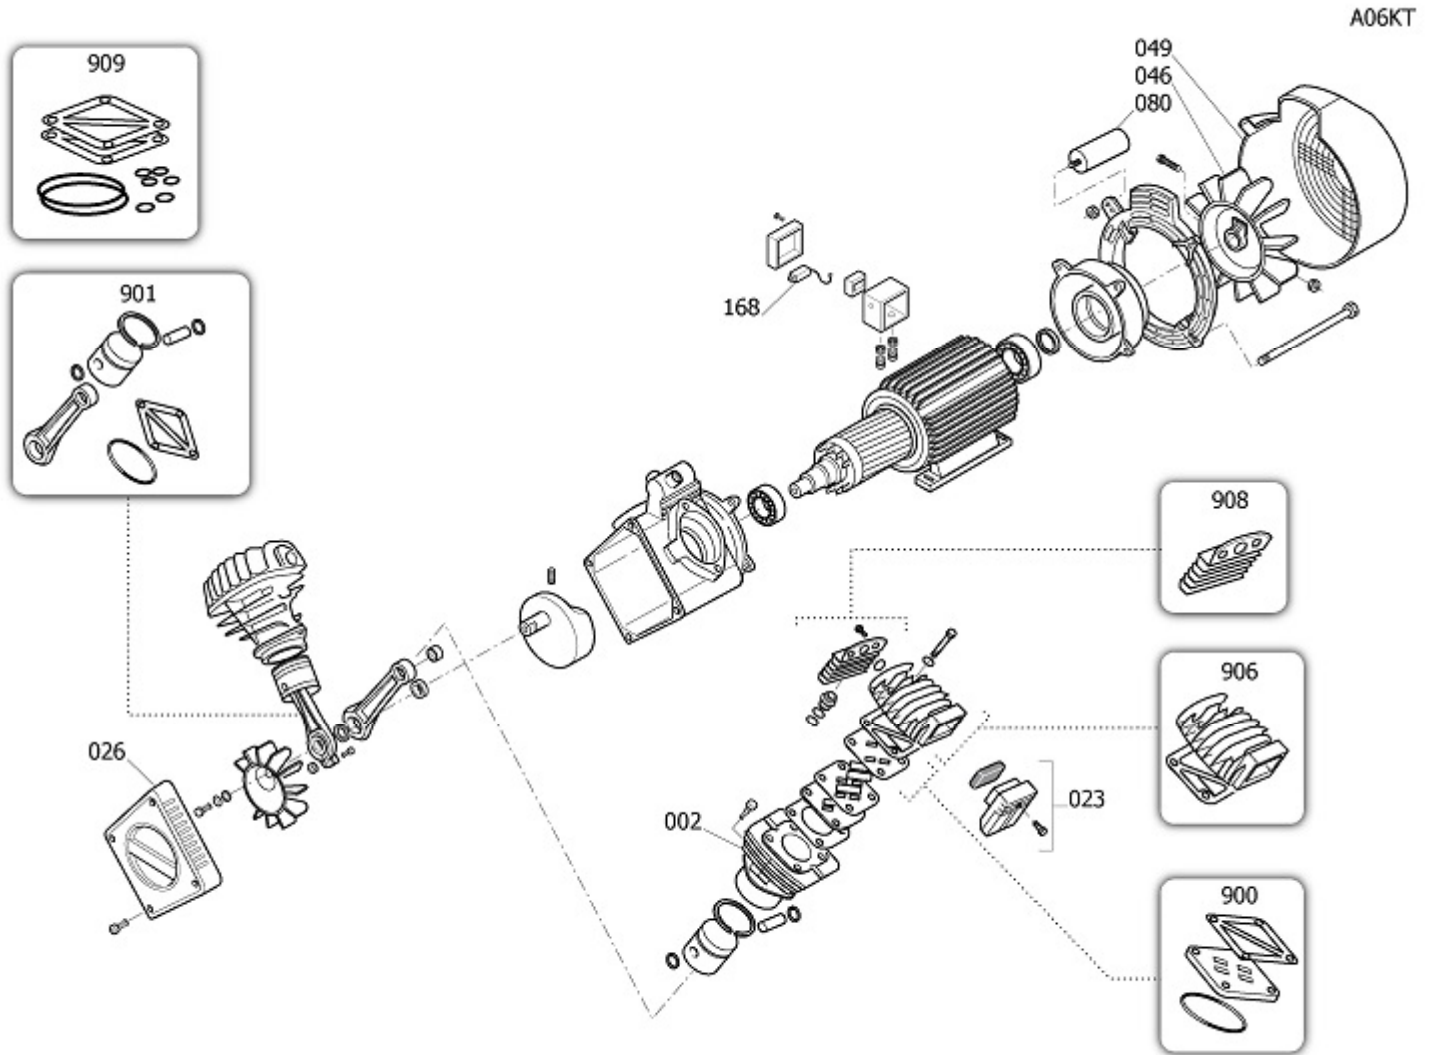

QUS0000

BARE PUMP

Pos	Component	MU	Multiplier
1	QU60100 CASING	PZ	1,0
2	#116QT0003 CYLINDER	PZ	2,0
4	9067739 SHAFT	PZ	1,0
9	#116QU0002 COUNTERWEIGHT	PZ	1,0
23	4105390 AIR FILTER ASSEMBLY	PZ	2,0
26	#116200008 FRONT COVER	PZ	1,0
30	9170126 CUSCINETTO 6205-2RS 260\$	PZ	2,0
34	#027003000 SEAL	PZ	1,0
43	#116055014 SHIELD MOTOR	PZ	1,0
46	#216QU0001 FAN	PZ	1,0
47	3D62057 ROTOR	PZ	1,0
48	QU65053 WOUND STATOR	PZ	1,0
49	#116003003 UPPER HOUSING	PZ	1,0
900	9434A42 MPK VALVE PLATE MK160/VKM320	PZ	1,0
901	9434B43 MPK PISTONE-BIEL. MK160/VKM320	PZ	1,0
906	9434G32 MPK TESTA MK160	PZ	1,0
908	9434E41 MPK COLLETTORE VKM320	PZ	1,0
909	9434F52 MPK GUARNIZIONI VKM320	PZ	1,0