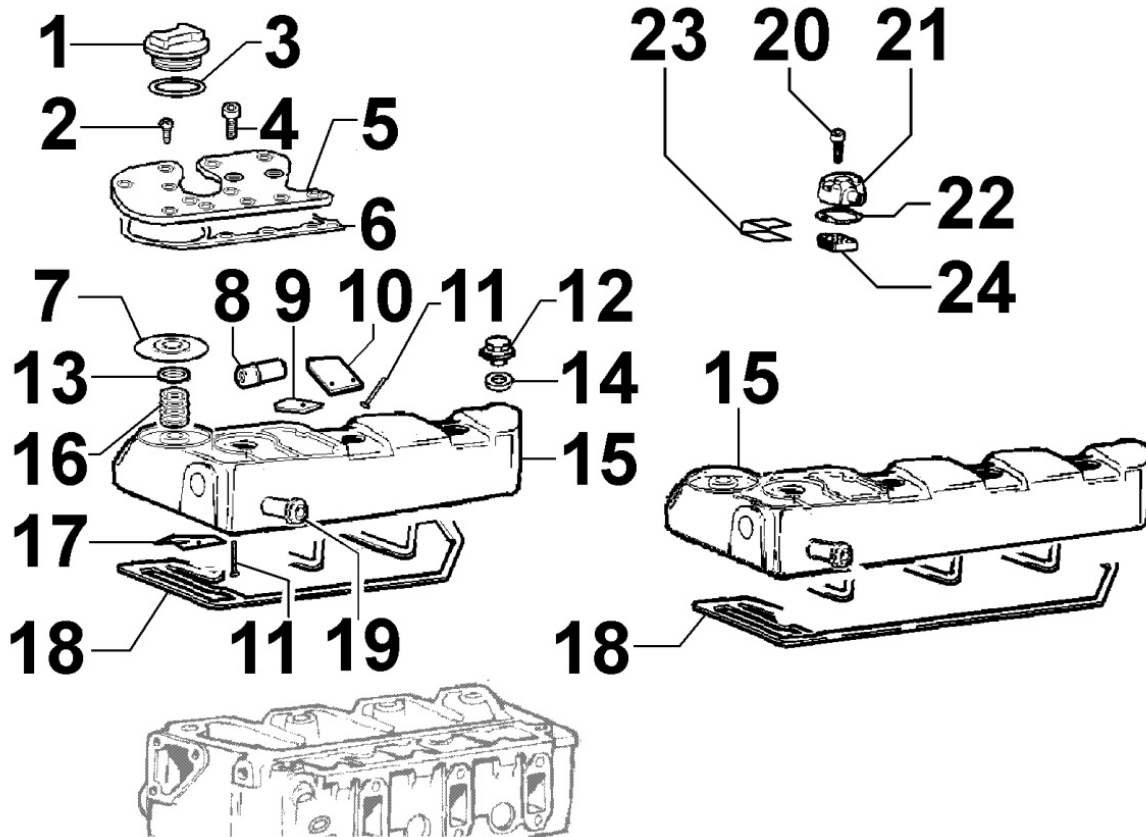

8022300110 - HEAD COVER

8 022 30

Pos	Kit	Included In	Code	Description	Qty	Old Code	Tech. Info
1			ED0090320790-S	FILLERPL.	1		
2			ED0098201950-S	SCREW SELF-THREADING 3,9x13 -6954 PhB+Zn	12		
3			ED0012000150-S	O RING	1		
4			ED0097303190-S	SCREW TBEI 6X12 8.8- 7380+ZNB	2		
5			ED0027503740-S	COPERCHIO/COVER	1		
6			ED0044301000-S	GASKET	1		
7			ED0096930070-S	RUBBER SAFETY VALVE (BLACK)	1		
8			ED0095991750-S	TUBO/TUBE N 10	1		
9			ED0051680620-S	LAMIERINO/RETAINER N 10	1		
10			ED0033600310-S	DIAFRAMMA/DIAPHRAGM N 10	1		
11			ED0074810770-S	RIVETTO/RIVET N 10	4		
12			ED0033002180-S	NUT	4		▲
13			ED0076252700-S	LOCKING WASHER	1		
14			ED0044000500-S	GASKET	4		▲
15			ED0021253350-S	CAPPELLO/COVER D A	1		
16			ED0056552430-S	SPRING FOR SAFETY PRESSURE VALVE	1		
17			ED0051680610-S	LAMIERINO/RETAINER N 10	1		
18			ED0044000700-S	GASKET	1		▲
19			ED0095991720-S	TUBO/TUBE N	1