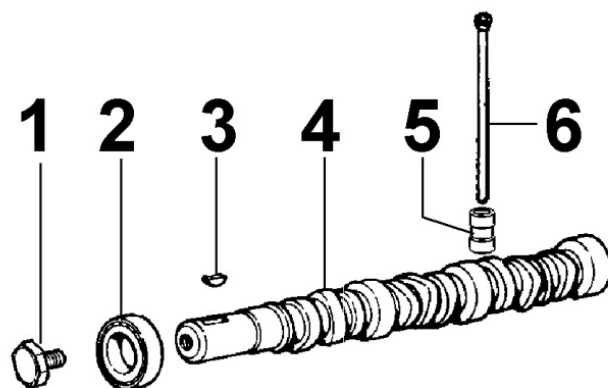

8035300170 - CAMSHAFT

8 035 30

Pos	Kit	Included In	Code	Description	Qty	Old Code	Tech. Info
1			ED0017801040-S	BOLT	1		
2			ED0030010650-S	BEARING	1		
3			ED0022800440-S	KEY	1		
4			ED0010101240-S	CAMSHAFT	1		
5			ED0072151110-S	TAPPET	8		⚠
6			ED0014101390-S	PUSHROD	8		⚠