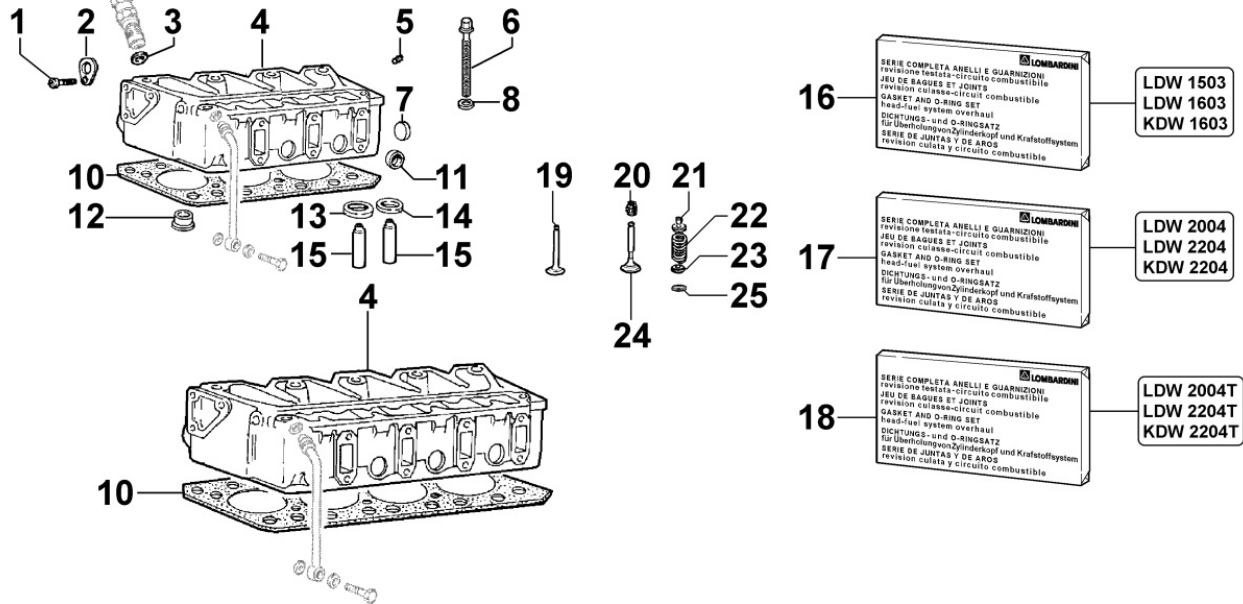

8021300120 - CYLINDER HEAD

8 021 30

Pos	Kit	Included In	Code	Description	Qty	Old Code	Tech. Info
1			ED0097300240-S	SOC HEAD CAP SCR M8X16L 1.25P	2		
2			ED0085459390-S	LIFTING BRACKET	2		
3			ED0059890060-S	SPARK ARR.	4		
4	(B)		ED0092011290-S	CYLINDER HEAD	1	ED0092005820-S	⚠
5			ED0097650010-S	SCREW	1		
6			ED0098201740-S	BOLT	10		⚠
7	(A) (B)		ED0089900220-S	PLUG D.30	1		
8			ED0076260400-S	WASHER	10		
10			ED0047310540-S	HEAD GASKET 1,50-0	1		
10			ED0047310550-S	HEAD GASKET 1,65-1	1		
10			ED0047310560-S	HEAD GASKET 1,80-2	1		
11	(A) (B)		ED0090800830-S	CAP	6		
12	(A) (B)		ED00908008920-S	TAPPO/CAP	4		
13	(A) (B)		ED0080001260-S	VALVE SEAT	4		
14	(A) (B)		ED0080001270-S	VALVE SEAT	4		
15	(A) (B)		ED0048452510-S	GUIDE	8		⚠
16			ED0082051140-S	GASKET SET	1		⚠
17			ED0082051170-S	GASKET SET	1		⚠
18			ED0082051200-S	SET	1		⚠
19				803630...0			
20				803630...0			
21				803630...0			
22				803630...0			
23				803630...0			
24				803630...0			
25				803630...0