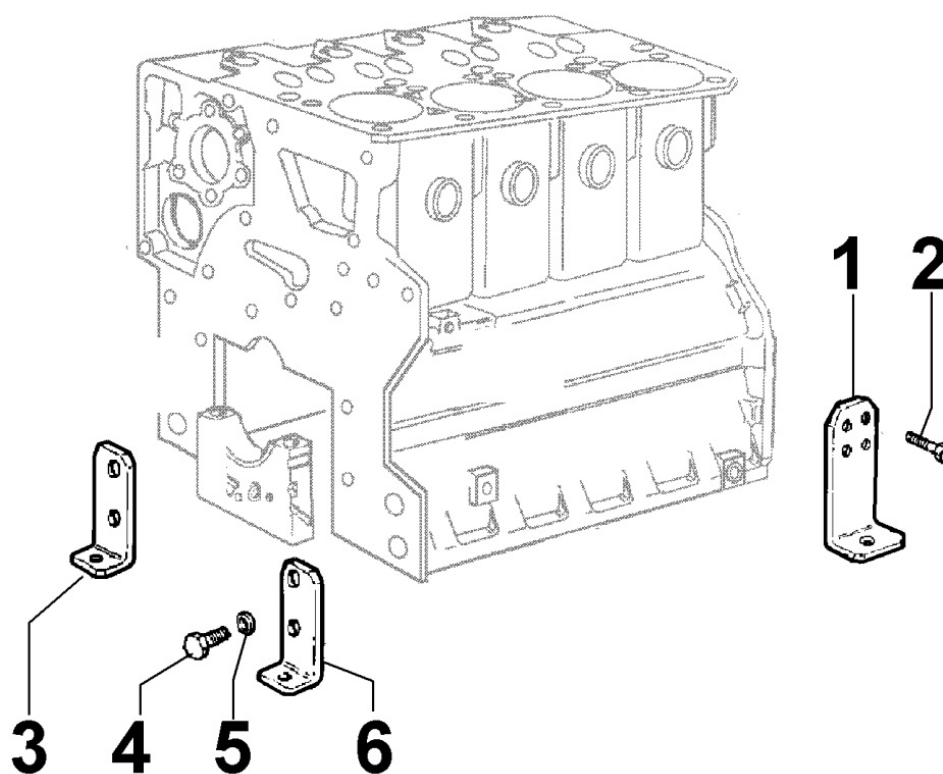

8025300010 - ENGINE MOUNTS

8 025 30

Pos	Kit	Included In	Code	Description	Qty	Old Code	Tech. Info
2			ED0017900370-S	BULLONE/BOLT 'N 10	8