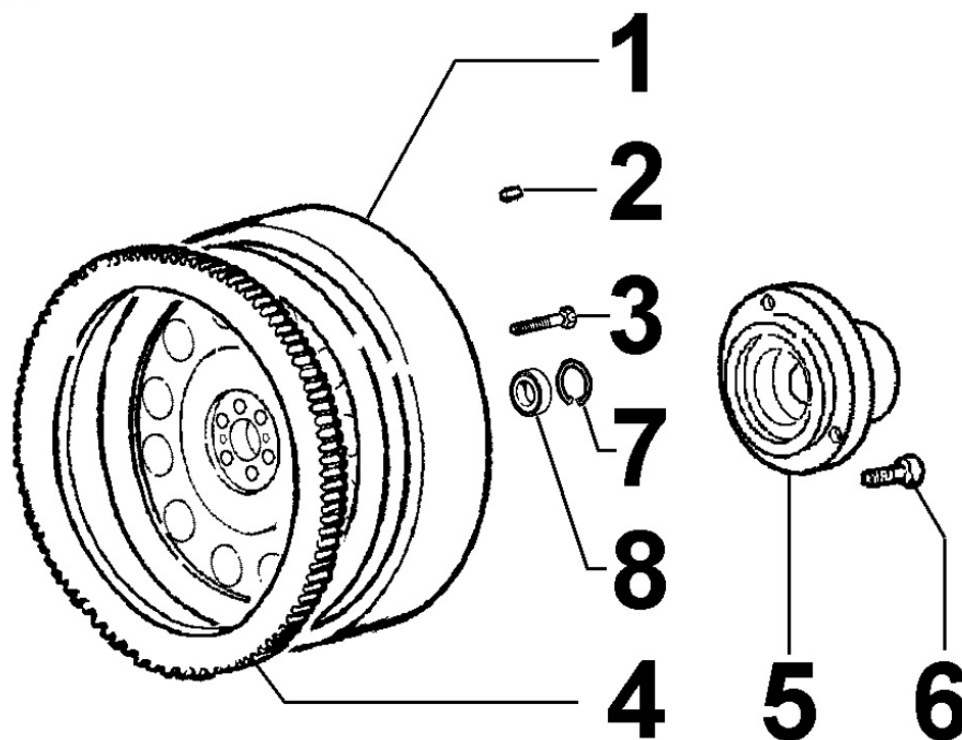

8012300500 - FLYWHEEL

8 012 30

Pos	Kit	Included In	Code	Description	Qty	Old Code	Tech. Info
1	(A)		ED0098814730-S	VOLANO DMD 0100.552 COMPLETO	1		
3			ED0018620890-S	BOLT	6		
4		(A)	ED0028160650-S	RING GEAR	1		▲