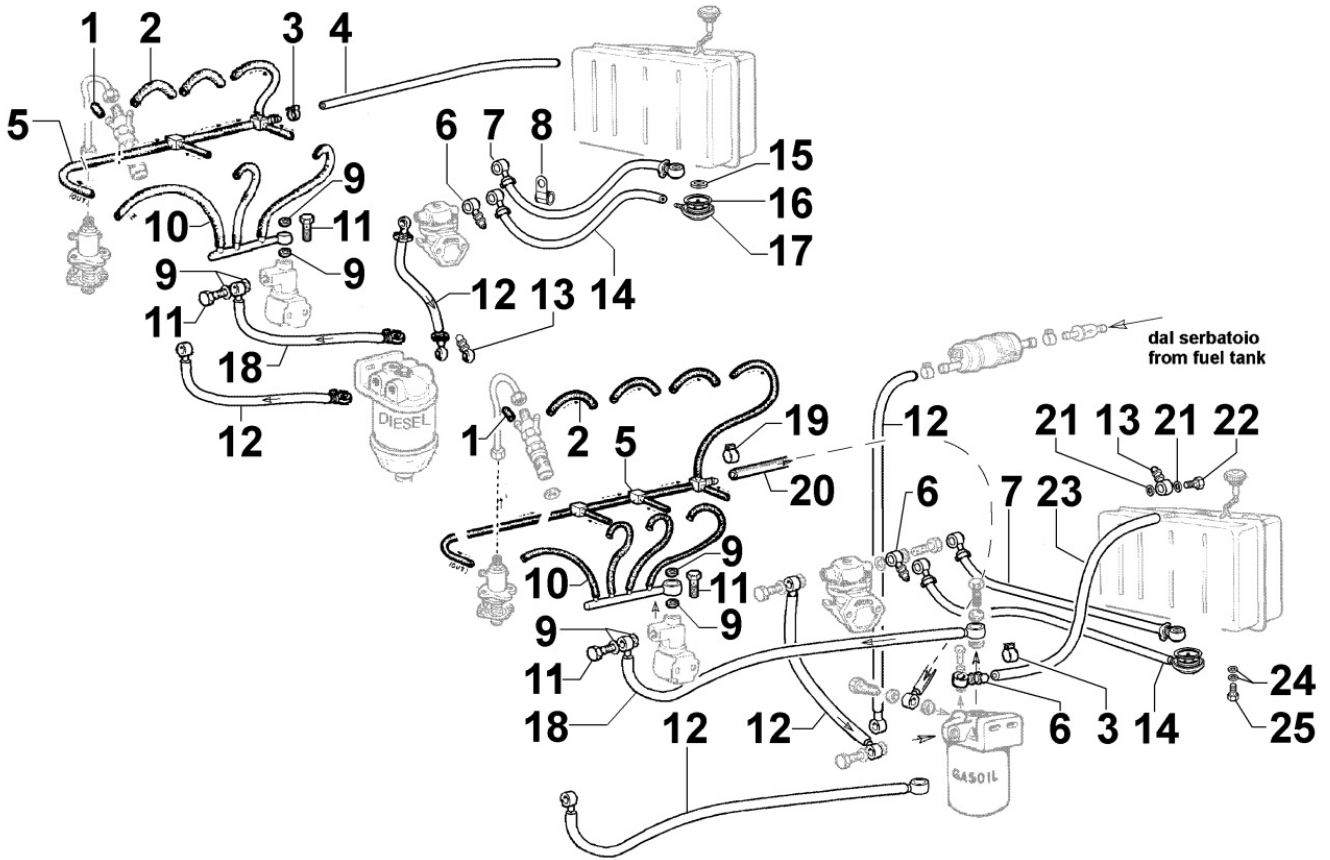

8064300770 - FUEL LINES

8 064 30

Pos	Kit	Included In	Code	Description	Qty	Old Code	Tech. Info
1			ED0090802620-S	CAP	1		
2			ED0095710910-S	WASTELINE	3		
5			ED0095711550-S	WASTELINE	1		
6			ED0072701380-S	BANJO D.10	1		
9			ED0046700590-S	COPPER WASHER D14/10.2 1.	4		
10			ED0093756810-S	FUEL TUBE	1		
11			ED0019011930-S	UNION BOLT M 10	2		
12			ED0093756730-S	T.R.C10/14.6X12L=425	1		
18			ED0093756900-S	FUEL TUBE	1		
20			ED0093758630-S	FUEL TUBE	1