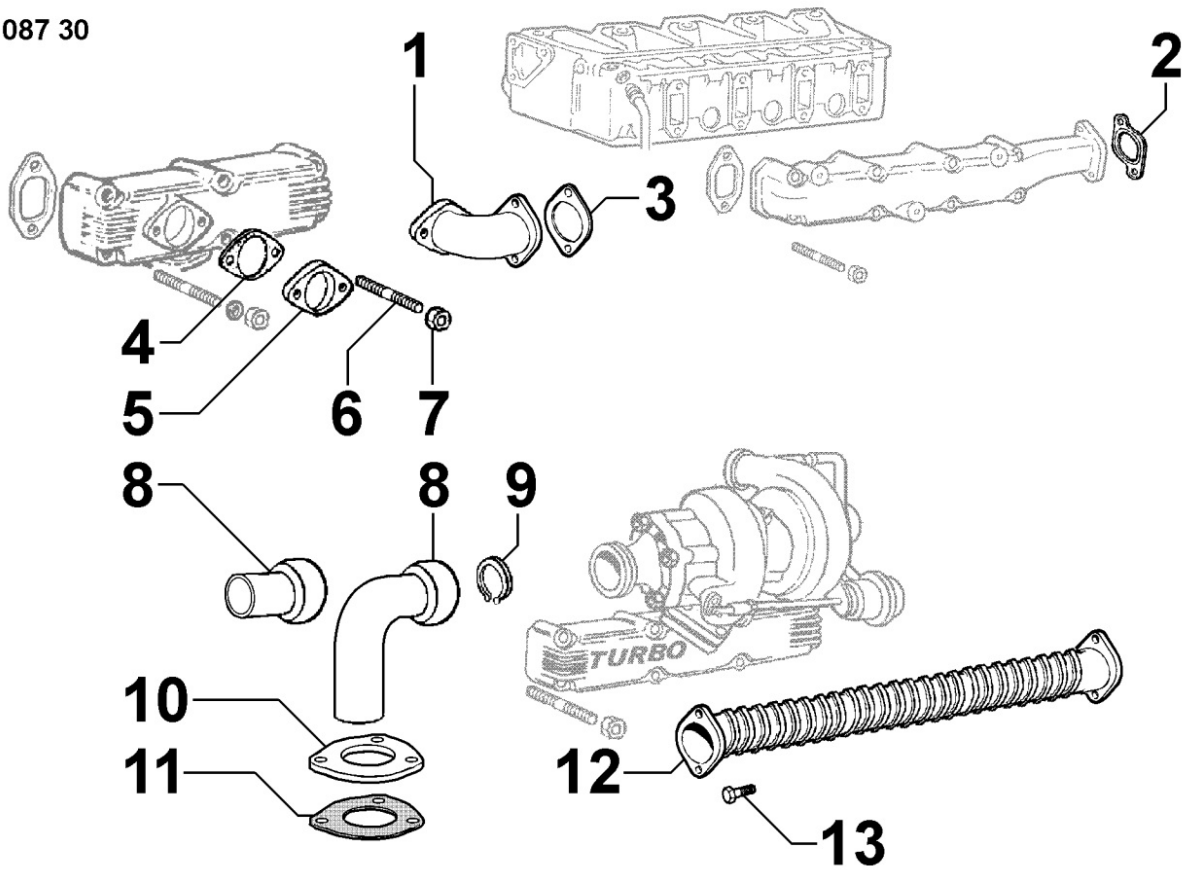

8087300030 - EXHAUST GAS ACCESSORIES

8 087 30

Pos	Kit	Included In	Code	Description	Qty	Old Code	Tech. Info
8			ED0096021530-S	TUBE	1		
9			ED0012400490-S	SNAP RING	1