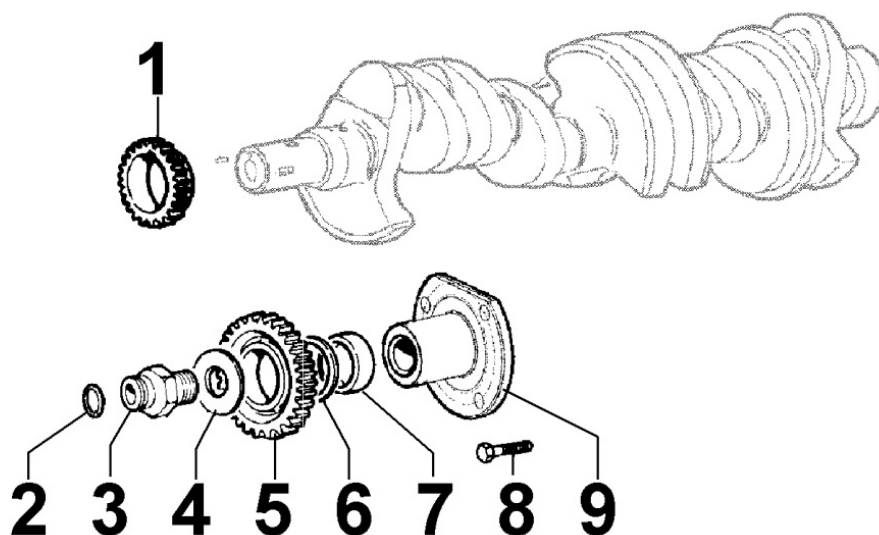

8038300010 - TIMING SYSTEM

8 038 30

Pos	Kit	Included In	Code	Description	Qty	Old Code	Tech. Info
1			ED0049361670-S	GEAR	1		
2			ED0012002190-S	O RING	1		
3			ED0098201380-S	SCREW	1		
4			ED0012571560-S	THRUST BEARING	1		
5	(A)		ED0049361650-S	GEAR	1		
6			ED0012571570-S	THRUST BEARING	1		
8			ED0097320740-S	SOC HEAD SCR M8X20L UNI5931 ST	4		
9			ED0061300990-S	GEAR SHAFT	1