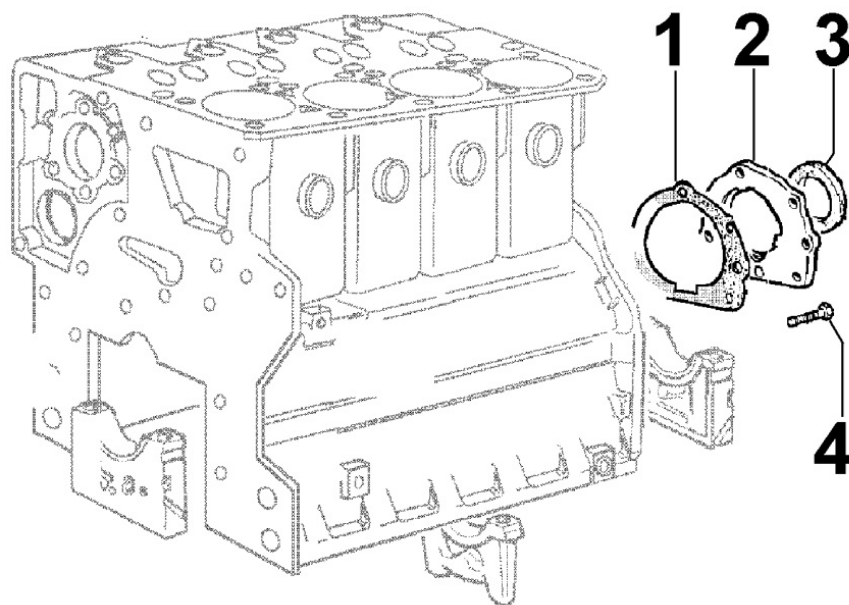

8023300010 - FLYWHEEL SIDE SUPPORT

8 023 30

Pos	Kit	Included In	Code	Description	Qty	Old Code	Tech. Info
1			ED0045011600-S	GASKET FOR OIL SEALS FLYWEEL SIDE	1		
2	(A)		ED0037900800-S	FLANGE	1		⚠
3		(A)	ED0012133490-S	SEAL RING	1		⚠
4			ED0097300120-S	SOC HEAD CAP SCR M6X20L STEEL	8