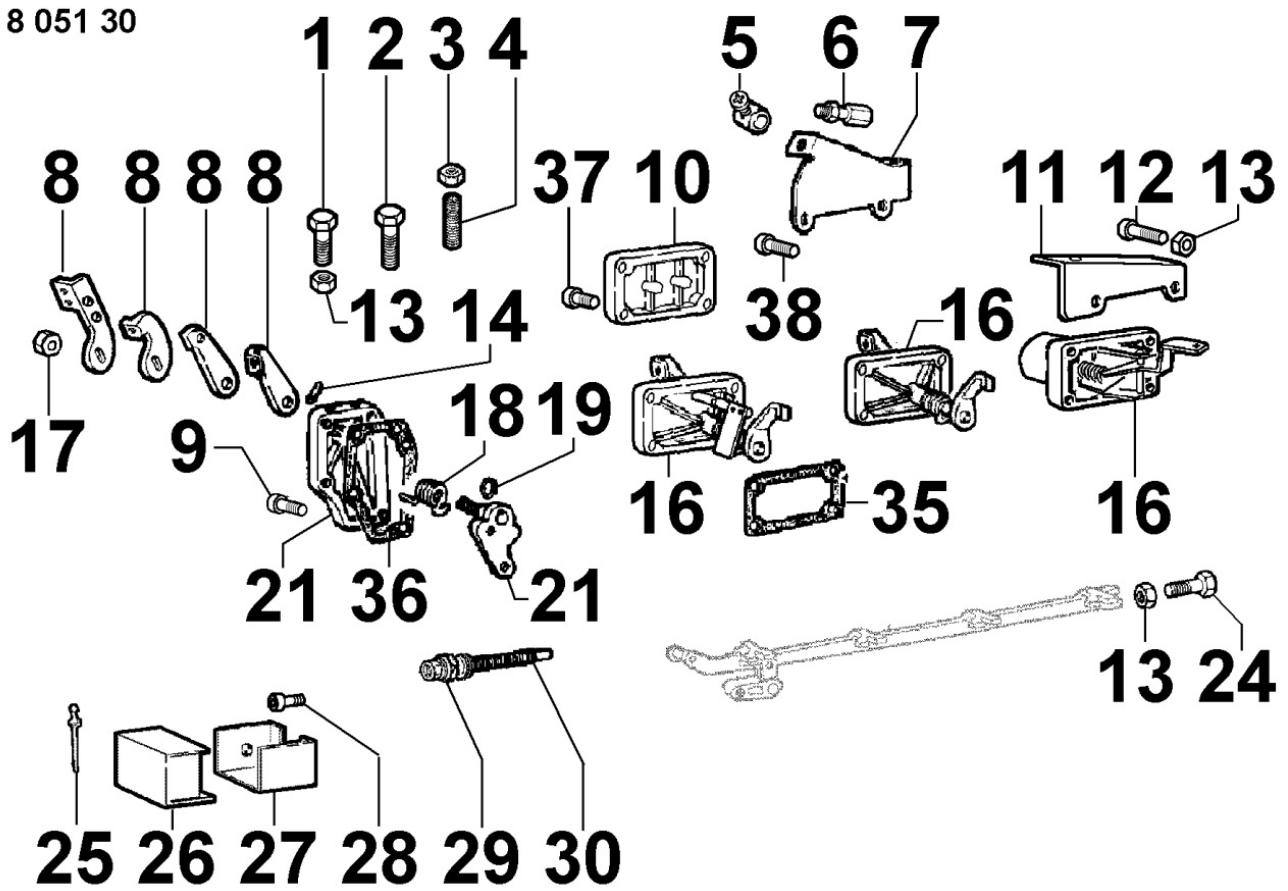

8051301070 - CONTROLS

Pos	Kit	Included In	Code	Description	Qty	Old Code	Tech. Info
1			ED0017600820-S	BOLT	1		
2			ED0017600270-S	HEX BOLT M6X40L STEEL 8.	1		
5			ED0058301190-S	CONNECTOR 'FV C10	2		
6			ED0091801930-S	END	2		
7			ED0050600080-S	PANEL	1		
10			ED0027000460-S	COPERCHIO/COVER N	1		
15			ED0097301070-S	VITE TCEI 6X14-5931-8G+ZN.B	2		
21	(A)		ED0025161680-S	COMANDO/CONTROL D	1		
30			ED0085761260-S	ADEG D COPPIA LDW2204T 3000RPM	1		
35			ED0044312050-S	GASKET FOR STOP COMMAND COVER	1		
36			ED0044312060-S	GASKET FOR COMMAND AND REGULATOR COVER	1		
37			ED0097300090-S	VITE TCEI 6X12 Uni5931 12.9+DA	6