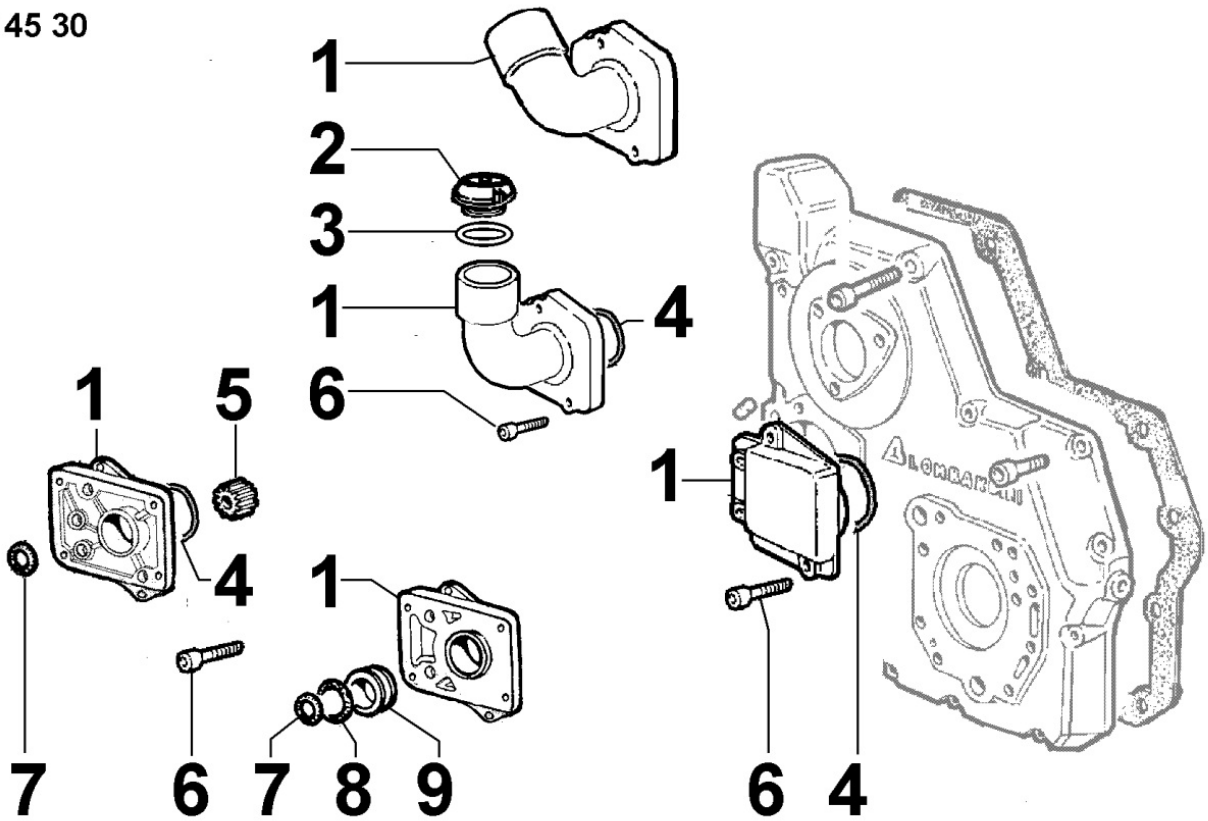

8145300010 - 4th PTO

8 145 30

Pos	Kit	Included In	Code	Description	Qty	Old Code	Tech. Info
1			ED0026600080-S	COVER	1		
4			ED0012000910-S	OR 3193	1		
6			ED0097300100-S	SOC HEAD CAP SCR M6X16L STEEL	4