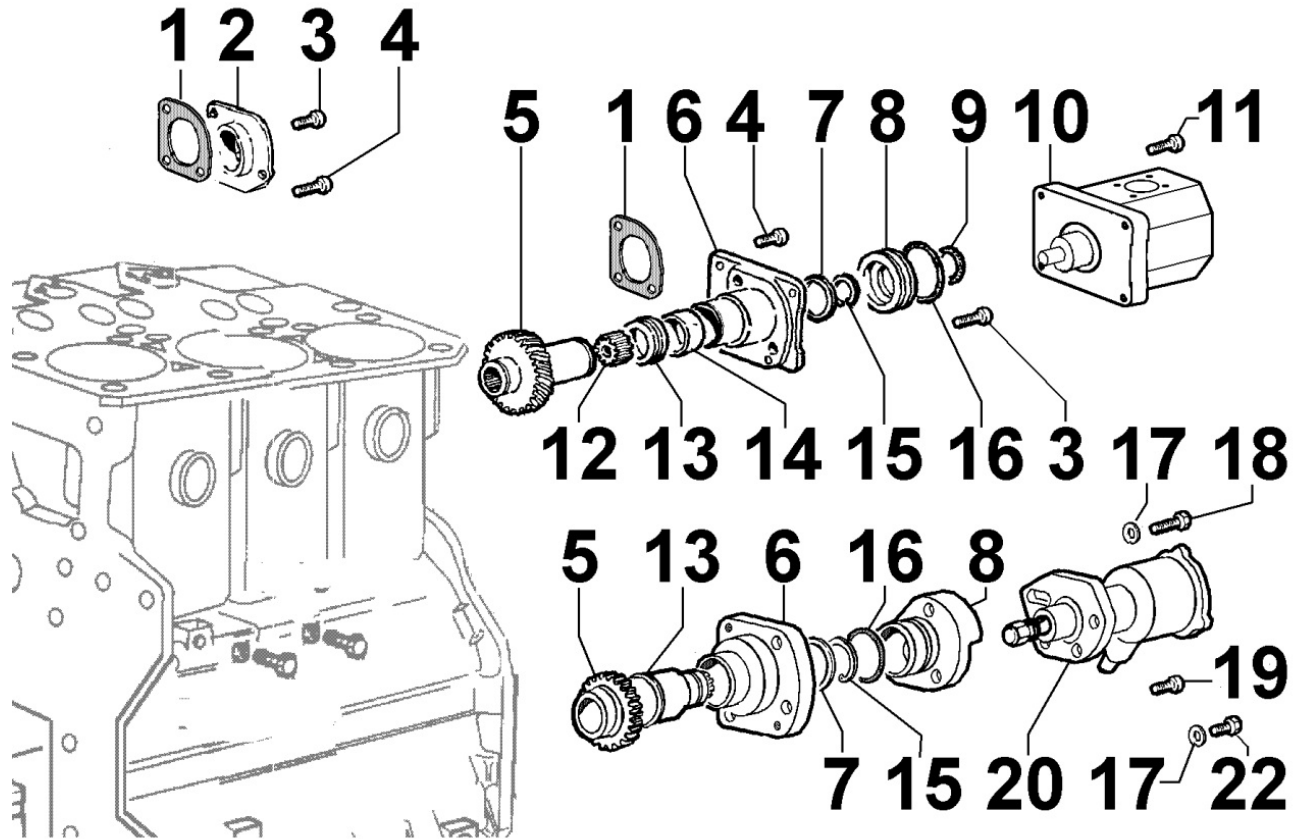

8140300180 - 3rd PTO

8 140 30

Pos	Kit	Included In	Code	Description	Qty	Old Code	Tech. Info
0			ED0049363880-S	3PTO GEAR	1		
1			ED0045801850-S	GASKET	1		
3			ED0097320740-S	SOC HEAD SCR M8X20L UNI5931 ST	1		
4			ED0097301000-S	SCREW SHCS M8X25-5931 8.8	2		
6	(A)		ED0038100850-S	FLANGE, PUMP	1		
7			ED0012570330-S	WASHER, THRUST	1		
8			ED0013010470-S	RING, PUMP SHAFT	1		
9			ED0012020170-S	ANELLO OR 3143-GOMMA SILICONE	1		
10			ED0066011500-S	HIDRAULIC PUMP	1		
11			ED0097320640-S	SOC HEAD SCREW M8x30-5931.8G+Zn.B	4		
12			ED0059001020-S	MOZZO/HUB N	1		
13			ED0012570320-S	PLATE, WEAR	1		
14		(A)	ED0015801470-S	BUSHING	2		
15			ED0012400370-S	SNAP RING	1		
16			ED0012000730-S	O RING	1