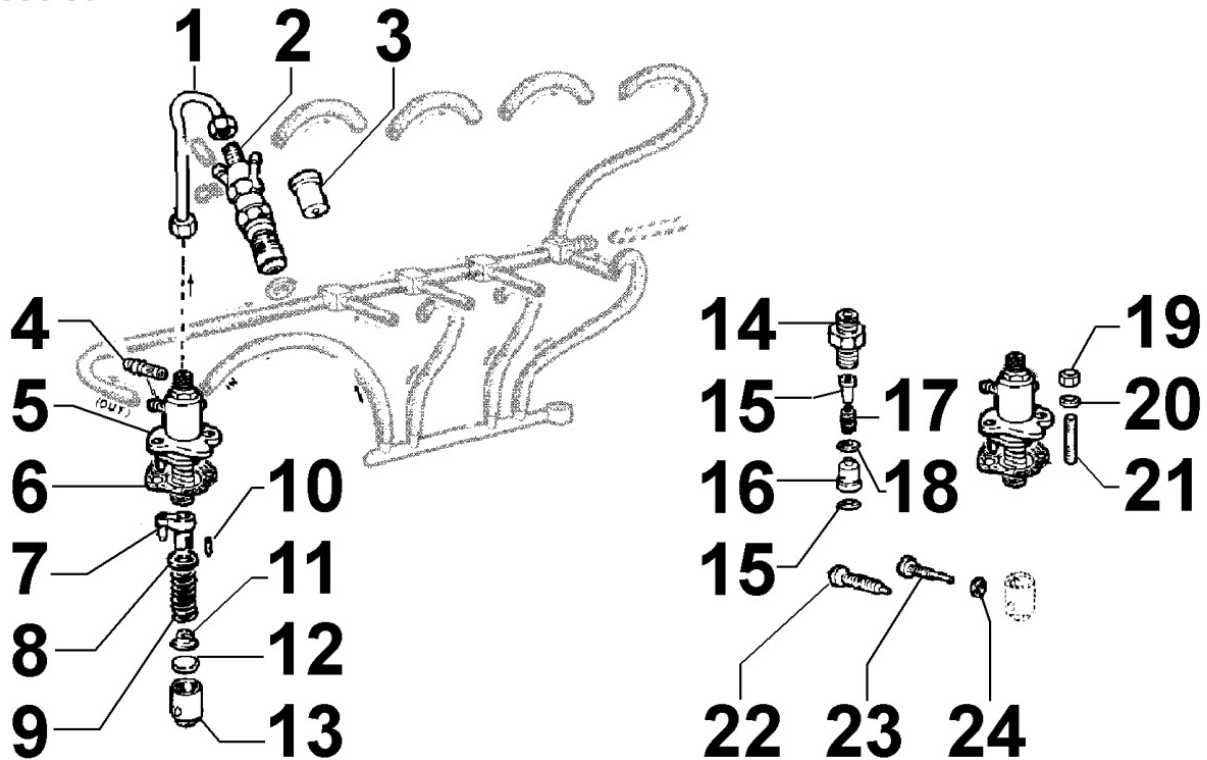

8030300090 - INJECTION SYSTEM

8 030 30

Pos	Kit	Included In	Code	Description	Qty	Old Code	Tech. Info
1			ED0093757390-S	FUEL TUBE	4		
2	(A)		ED0050100510-S	HOLDER	4		⚠
3		(A)	ED0065314680-S	NOZZLE	3/4		⚠
5	(B)		ED0065903190-S	INJ.PUMP	4		
6			ED0045802300-S	GASKET FOR INJECTION PUMP CHD	4		
12			ED0060001130-S	SHIM 4.0MM	0		
12			ED0060001140-S	SHIM 4.1MM	1		
12			ED0060001150-S	SHIM 4.2MM	2		
12			ED0060001160-S	SHIM 4.3MM	1		
12			ED0060001170-S	SHIM 4.4MM	0		
12			ED0060001180-S	SHIM 4.5MM	0		
12			ED0060001190-S	SHIM 4.6MM	0		
12			ED0060001200-S	SHIM 4.7MM	0		
12			ED0060001210-S	SHIM 4.8MM	0		
13			ED0072151400-S	TAPPET	4		
16		(B)	ED0096721170-S	VALV.MAND./DELI.VALVE SV C	4		
19			ED0032401630-S	HEX FLANG HEAD NUT M8 RM	8		
20			ED0057150890-S	WASHER	8		
21			ED0067800050-S	STUD	8		
22				805030...0			
23			ED0097302560-S	SCREW	3		
24			ED0046700010-S	COPPER WASHER D10/6.2 1THK	3