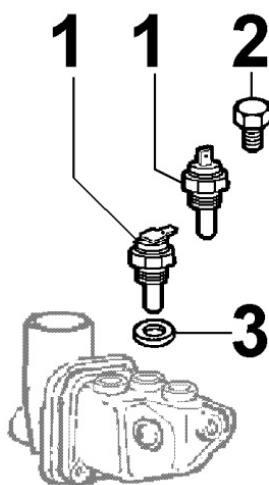

8104300010 - TEMPERATURE SENSORS

8 104 30

Pos	Kit	Included In	Code	Description	Qty	Old Code	Tech. Info
1			ED0091950940-S	SENSORE CENTRAL.PRERISC.CANDEL	1		
3			ED0046700610-S	COPPER WASHER D19/14.2 1.5 THK	1