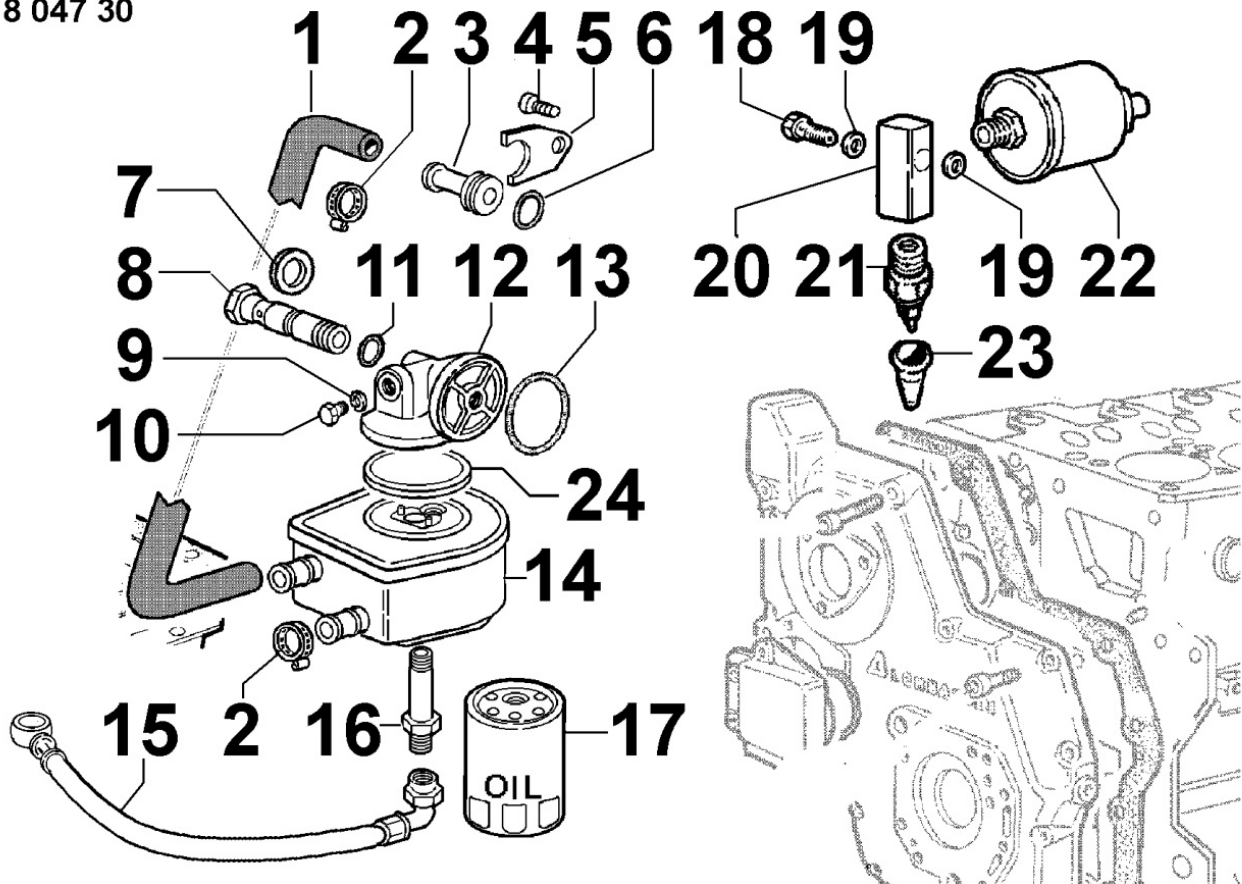

8047300030 - OIL COOLER

8 047 30

Pos	Kit	Included In	Code	Description	Qty	Old Code	Tech. Info
1			ED0054011800-S	HOSE	1		
2			ED0036301470-S	CLAMP d.12-22 SX9C W2	2		
3			ED0015700480-S	FILLER CAP	1		
4			ED0097310920-S	ALLEN SCREW	1		
5			ED0055700190-S	RETAINER	1		
6			ED0012000810-S	OR 3100 D2000	1		
7			ED0046700670-S	GASKET	1		
8			ED0073302670-S	UNION	1		
9			ED0046700610-S	COPPER WASHER D19/14.2 1.5 THK	1		
10			ED0090400120-S	OIL DRAIN PLUG M14	1		
11			ED0012002190-S	O RING	1		
12			ED0089004250-S	BRACKET FOR OIL COOLER AND FILTER CARTRI	1		
13			ED0012020360-S	O RING DIA61 SILICON RUB	1		
14	(A)		ED0073503740-S	*OIL COOLER	1		⚠
16			ED0072650430-S	*connector for oil filter	1		
17				804030...			
24		(A)	ED0012135430-S	SEAL RING FOR OIL RAD.7350.374	1		⚠