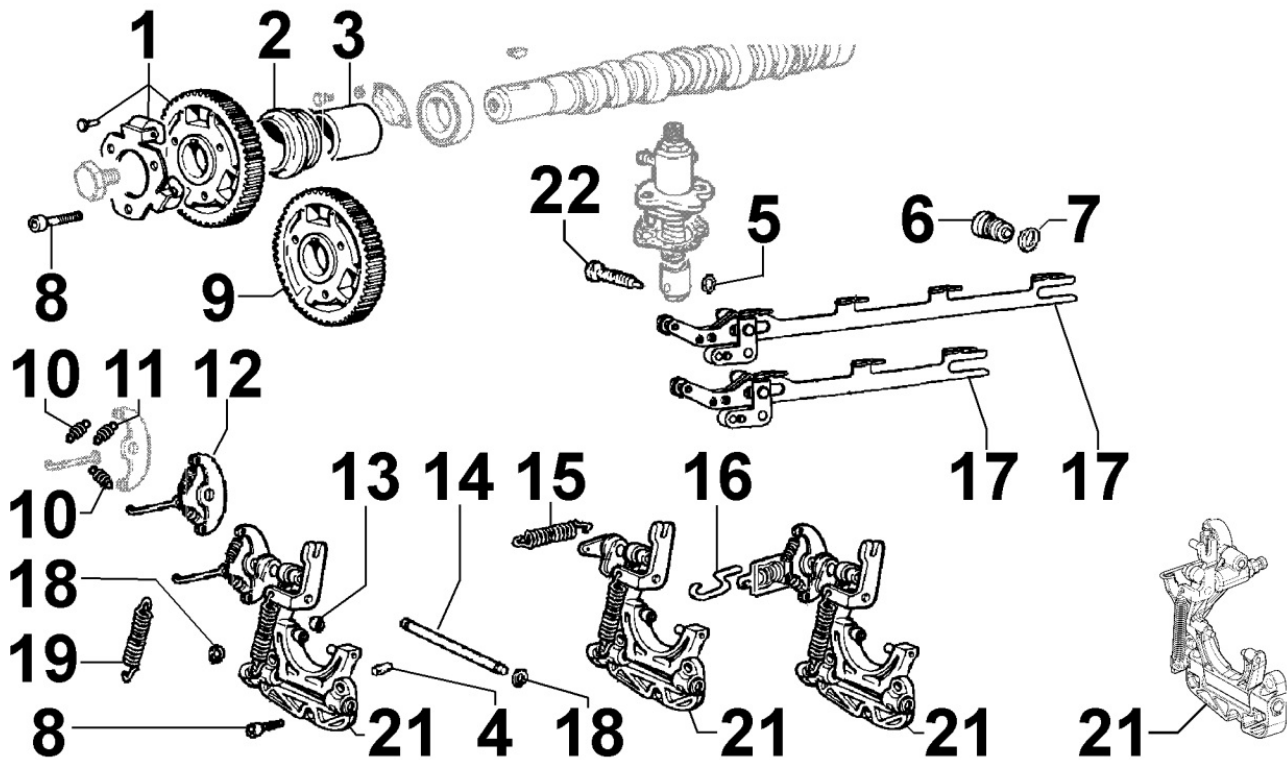

8050300220 - SPEED GOVERNOR

Pos	Kit	Included In	Code	Description	Qty	Old Code	Tech. Info
1	C		ED0073620020-S	GOVER. WITH LIGHT MASS.(SINT.)	1		
2			ED0020861220-S	BELL	1		
3			ED0034950460-S	SPACER	1		
4			ED0084600550-S	PIN	2		
5			ED0076251240-S	WASHER	1		
6			ED0041901030-S	RING NUT	1		
7			ED0046700210-S	GASKET	1		
8			ED0097300100-S	SOC HEAD CAP SCR M6X16L STEEL	3		
9		(C)	ED0049362490-S	GEAR FOR CAMSHAFT DRIVE	1	ED0049363890-S	
10		(A)	ED0056551350-S	SPRING	1		
11		(A)	ED0056551290-S	SPRING	1		
12	A		ED0015412010-S	BILANCIERE REGOLATORE COMPLETO DI MOLLE	1		
13			ED0019702030-S	SLEEVE	2		
17			ED0013801090-S	ASTA COLLEGAMENTO POMPE 2204	1		
21	B		ED0052009060-S	GOV.LEVER 3000 R.P.M.	1		
22			ED0097301980-S	SCREW	1