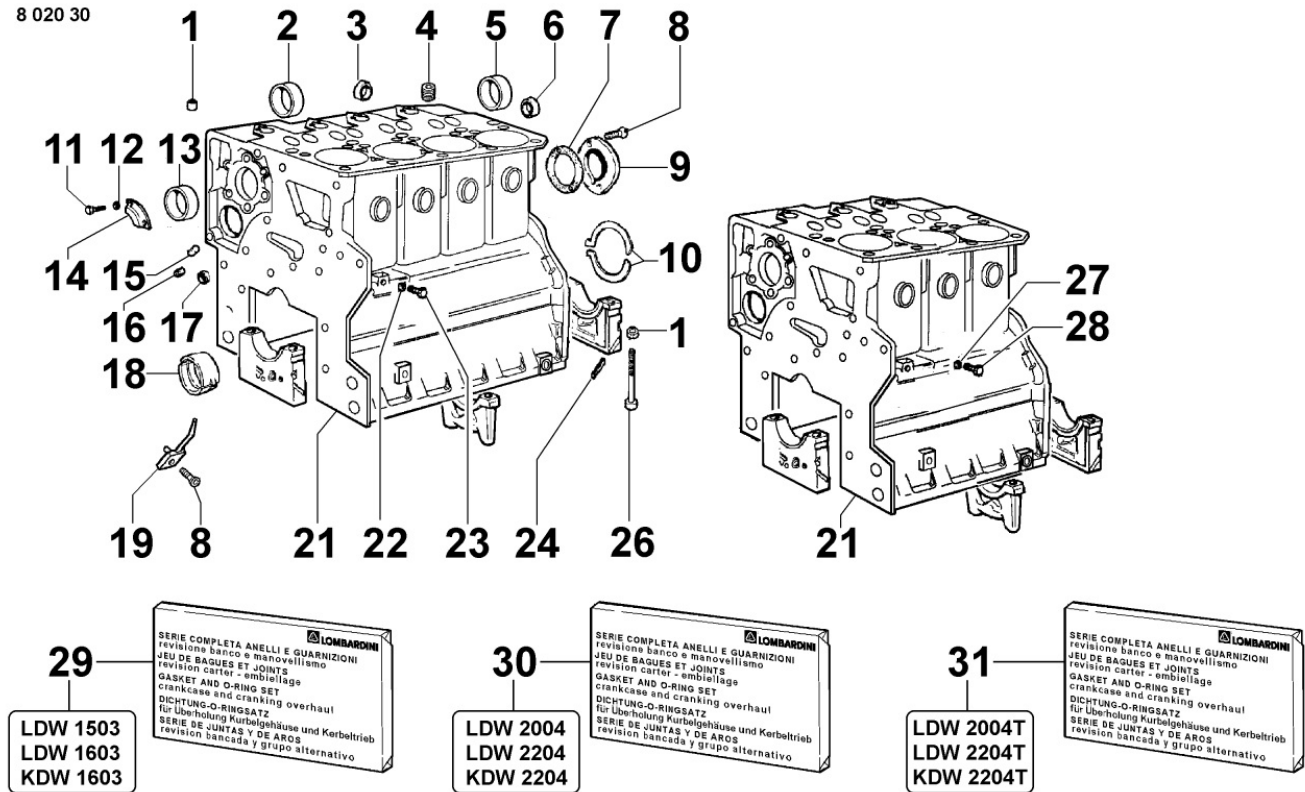

8010300030 - CRANKSHAFT

8 010 30

Pos	Kit	Included In	Code	Description	Qty	Old Code	Tech. Info
1		(A)	ED0084300040-S	TAPER PIN 3x12 DIN 1481	1		
2		(A)	ED0022800820-S	KEY	1		
3	(A)		ED0010511290-S	ALB.GOMITO/CRANKSHAFT D C**	1	ED0010509280-S	
4			ED0098653190-S	CRANKSHAFT BOLT	1		
5		(A)	ED0022801550-S	KEY	1		

8014300320 - PULLEYS / BELT

8 014 30

Pos	Kit	Included In	Code	Description	Qty	Old Code	Tech. Info
1			ED0024400840-S	VEEBELT	1		
2			ED0069753100-S	PULLEY	1		

8020300410 - CRANKCASE

8 020 30

Pos	Kit	Included In	Code	Description	Qty	Old Code	Tech. Info
1		(A)	ED0019701410-S	SLEEVE	10/12		
2		(A)	ED0015801480-S	BUSHING	1		
3		(A)	ED0089900220-S	PLUG D.30	4		
4			ED0097651400-S	VITE/SCREW D 10	1		▲
5		(A)	ED0015801670-S	BUSHING	1		
6		(A)	ED0089900540-S	PLUG	1		▲
7			ED0044312070-S	GASKET FOR CLOSING CAMSHAFT	1		
8			ED0098000610-S	CAPSCREW	4		
9			ED0026150470-S	COP.FORI/HOLE COVER D	1		
10			ED0012571670-S	THRUST BEARING	4/5		▲
10			KDISC.		2	ED0012571680-S	
10			ED0012571690-S	ANELLO/THRUST B. +0,2 SV CR	2		▲
10			ED0012571670-S	THRUST BEARING	2	ED0080480170-S	▲
11			ED0017700020-S	HEX.HEAD.SCR.M8X16-5739-	2		
12			ED0075650070-S	SPRING WASHER D14.2/8.2	2		
13		(A)	ED0015801470-S	BUSHING	1		
14			ED0062751200-S	PIASTRA/PLATE D	1		
15		(A)	ED0097651110-S	TAPER PLUG 'D C10	1		
16		(A)	ED0089650970-S	CAP M14x1,5	1		
17		(A)	ED0090801400-S	CAP M 12	1		
18			ED0016112050-S	BEAR.STAND.	4/5		▲
18			ED0016112060-S	BEAR.-0.25	4/5		▲
18			ED0016112070-S	BEAR.-0.50	4/5		▲
19			ED0084850120-S	SPRUZZATORE/ATOMIS. D	4		
21	(A)		ED0015113800-S	CRANKCASE LDW2204T	1		
22			ED0046700610-S	COPPER WASHER D19/14.2 1.5 THK	1		
23			ED0090400120-S	OIL DRAIN PLUG M14	1		
24		(A)	ED0044000540-S	BEARING CUP RUBBER SEAL	4		