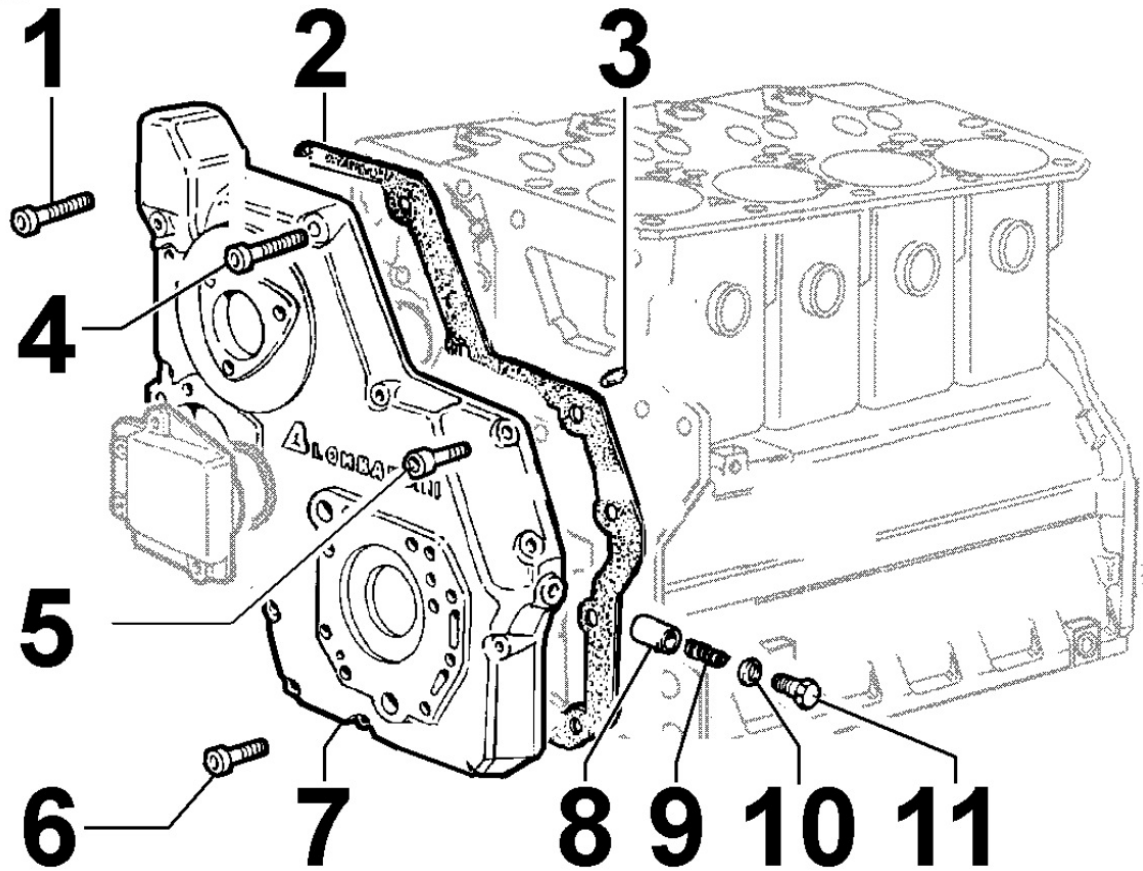

8025300010 - ENGINE MOUNTS

8 025 30

Pos	Kit	Included In	Code	Description	Qty	Old Code	Tech. Info
2			ED0017900370-S	BULLONE/BOLT 'N 10	8		

8027300010 - TIMING SYSTEM COVER

8 027 30

Pos	Kit	Included In	Code	Description	Qty	Old Code	Tech. Info
2			ED0046012050-S	GASKET FOR DISTRIBUTION SIDE SUPPORT	1		
3			ED0084600550-S	PIN	2		
4			ED0097320750-S	SCREW	2		
5			ED0097301000-S	SCREW SHCS M8X25-5931 8.8	2		
6			ED0097300310-S	SOC HEAD CAP SCR M8X40L 1	8		
7	(A)		ED0066580150-S	PORTINA/COVER N =<>	1		
8		(A)	ED0064950520-S	PLUNGER	1		
9		(A)	ED0056250100-S	SPRING	1		
10		(A)	ED0046700190-S	COPPER WASHER D22X16.2 1	1		
11		(A)	ED0090150060-S	CAP	1		