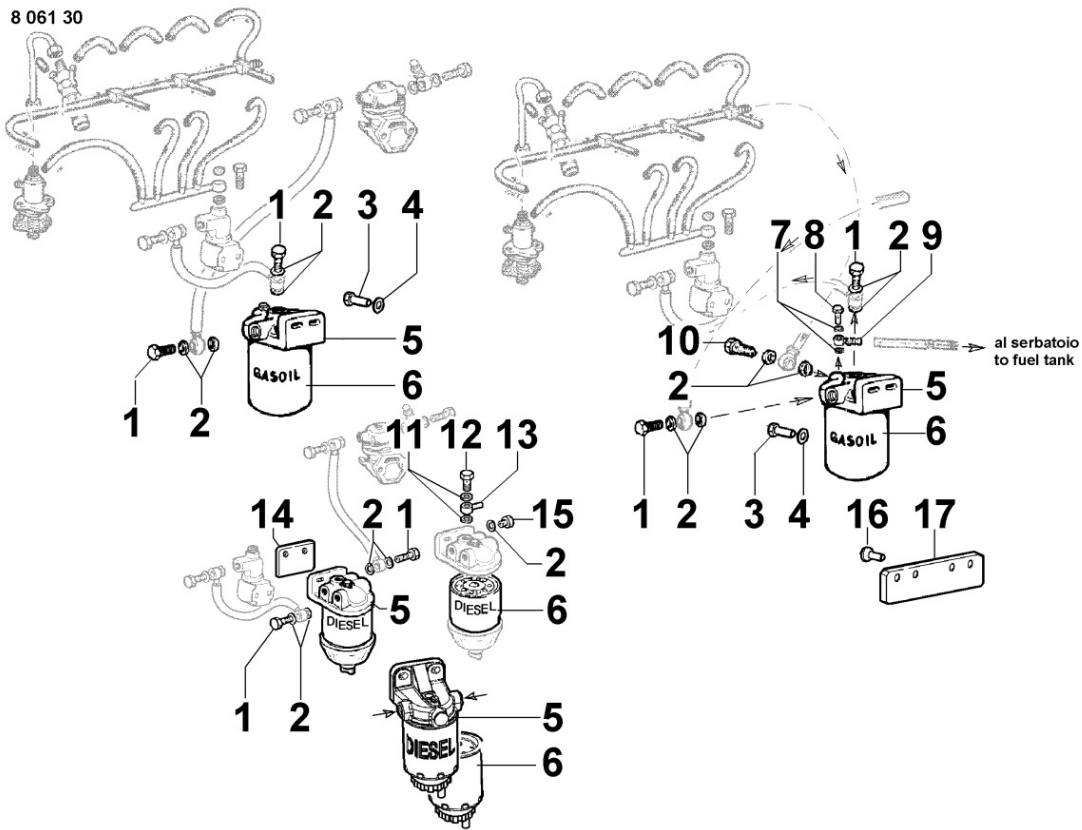

8061300390 - FUEL FILTER

Pos	Kit	Included In	Code	Description	Qty	Old Code	Tech. Info
1			ED0019010320-S	Banjo bolt 14X1	2		
2			ED0046700610-S	COPPER WASHER D19/14.2 1.5 THK	6		
3			ED0017800310-S	VITE TE.10X25-5739-8G+ZN.B	2		
4			ED0076250200-S	PLAIN WASHERS 10,5X21X2	2		
5	(A)		ED0037301260-S	FUEL FILTER	1		
7			ED0046700620-S	COPPER WASHER D10/6.2 1.5 THK	2		
8			ED0019010330-S	Banjo bolt M 6X 1	1		
9			ED0072702510-S	RACCORDO/UNION	1		
10			ED0096800490-S	FUEL FILTER VALVE	1		
16			ED0098000650-S	VITE T.SV./F-H.SCREW N 10	2