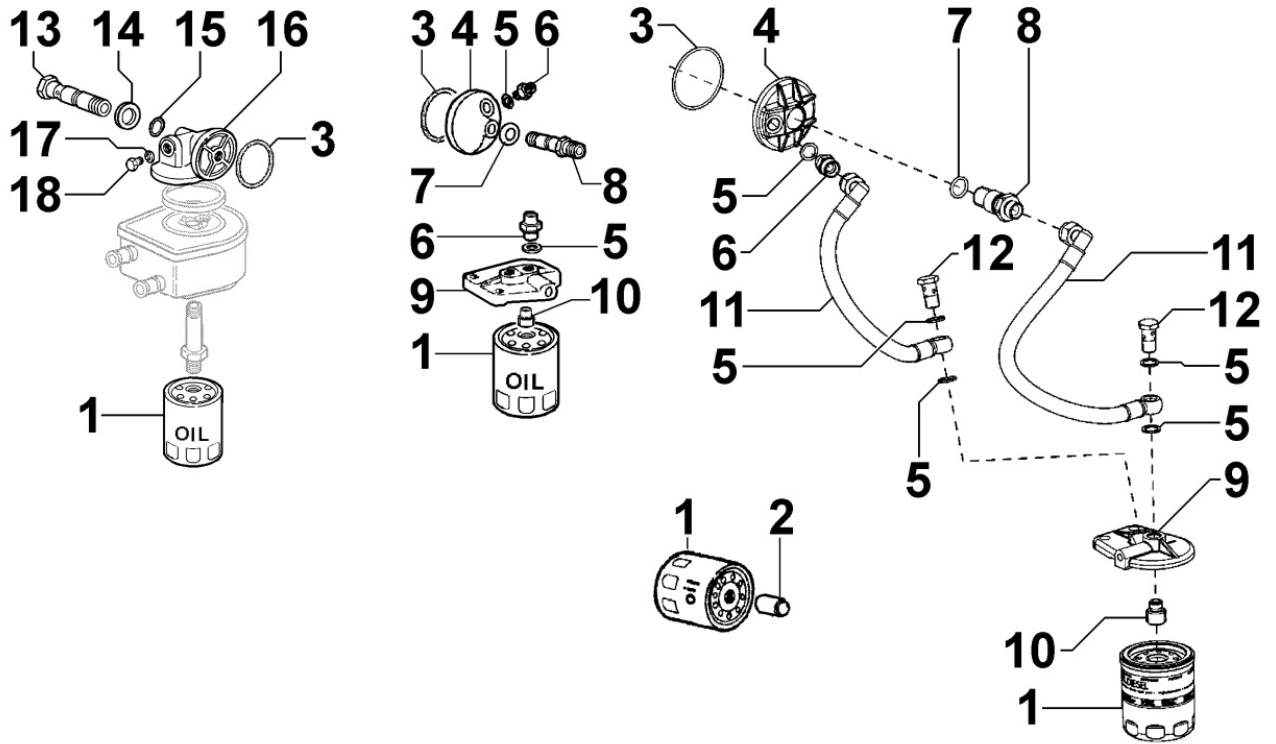

8042300010 - OIL FILTER

Pos	Kit	Included In	Code	Description	Qty	Old Code	Tech. Info
1			ED0021752800-S	OIL FILTER CARTRIDGE	1	ED0021751040-S