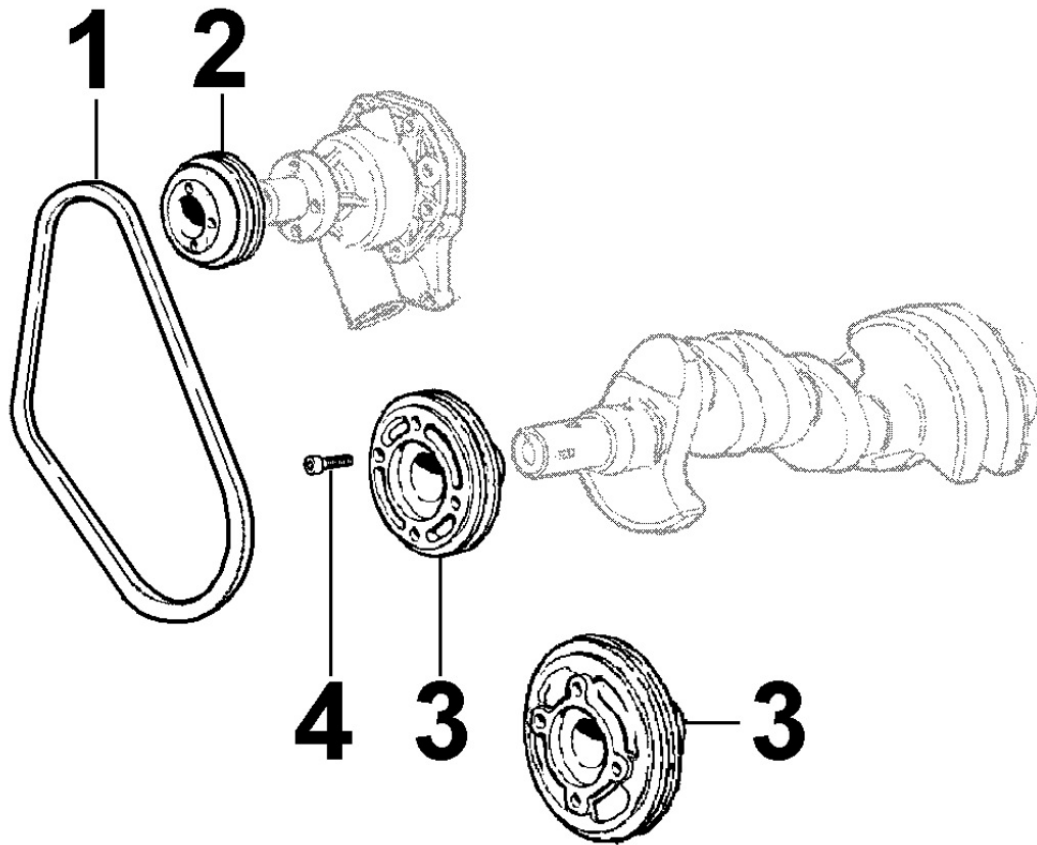

8014300320 - PULLEYS / BELT

8 014 30

Pos	Kit	Included In	Code	Description	Qty	Old Code	Tech. Info
1			ED0024400840-S	VEEBELT	1		
2			ED0069753100-S	PULLEY	1