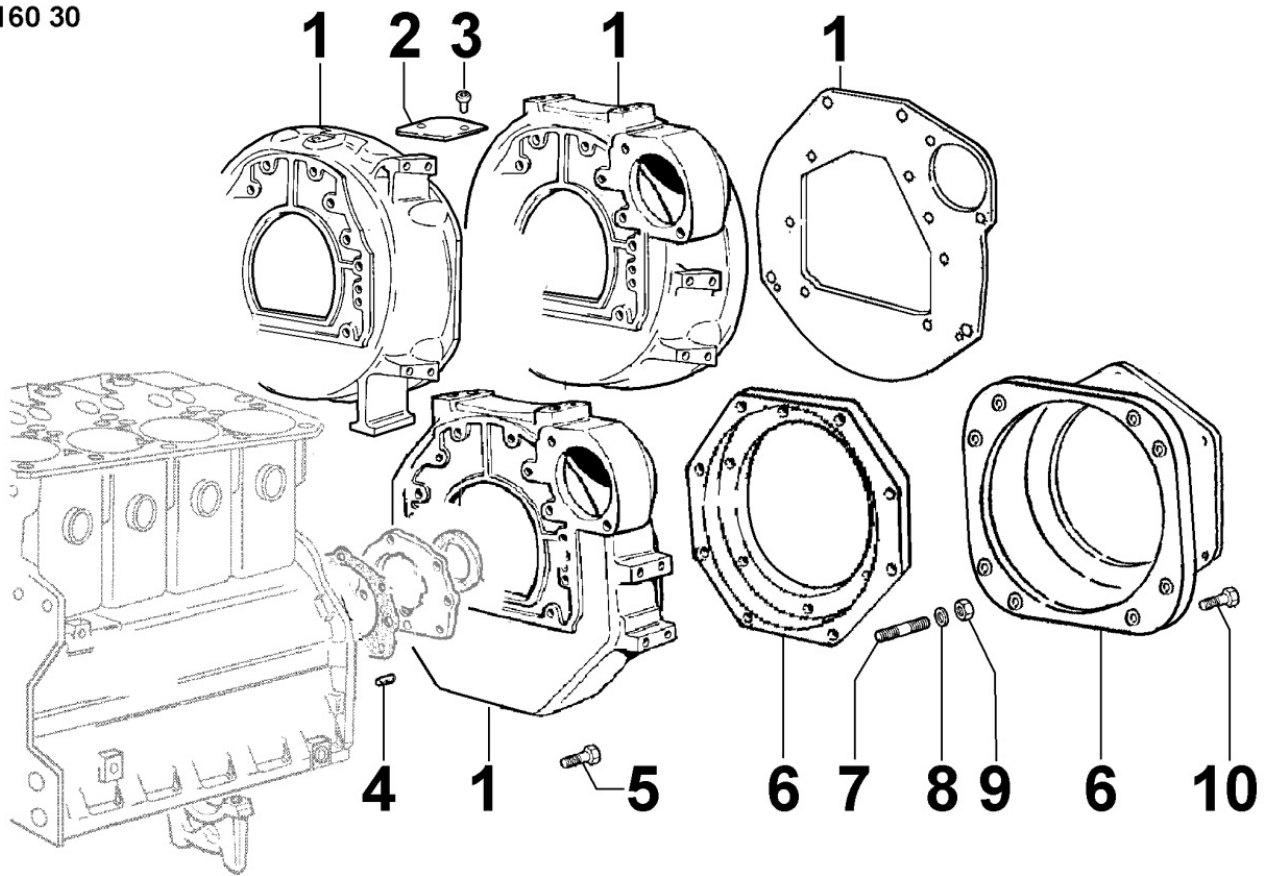

8160300360 - ENGINE FLANGE / BACKPLATE

8 160 30

Pos	Kit	Included In	Code	Description	Qty	Old Code	Tech. Info
1			ED0020323860-S	CAMPANA/BELL N	1		
4			ED0084001080-S	DOWEL PIN D.10X20 UNI 1707	2		
5			ED0017800310-S	VITE TE.10X25-5739-8G+ZN.B	12