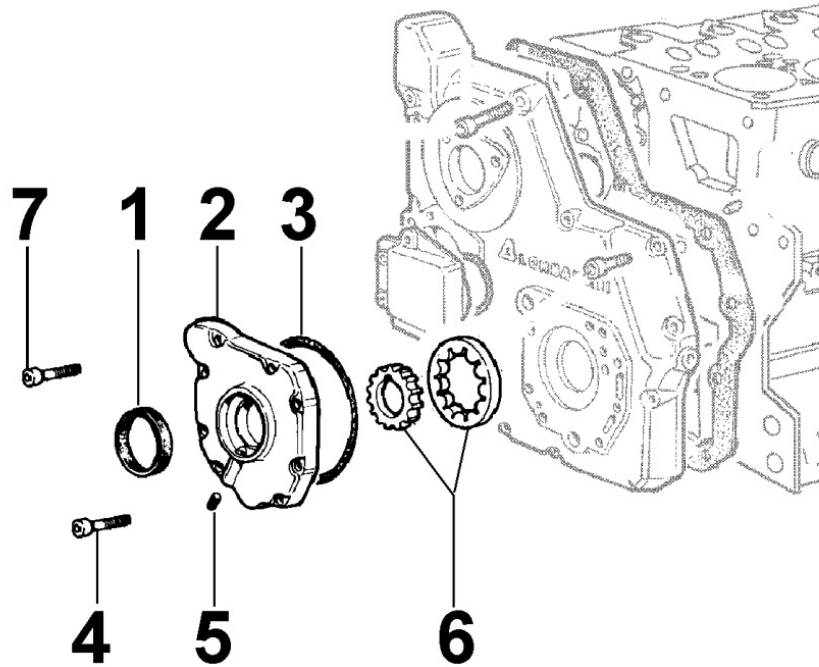

8040300060 - OIL PUMP

8 040 30

Pos	Kit	Included In	Code	Description	Qty	Old Code	Tech. Info
1		(A)	ED0012133480-S	SEAL RING	1		▲
2	(A)		ED0026500570-S	COVER	1		▲
3			ED0044311490-S	GASKET	1		▲
4			ED0097300120-S	SOC HEAD CAP SCR M6X20L STEEL	7		
6			ED0077501630-S	ROTOR	1		
7			ED0097304160-S	SOCKET HEAD SCREW M6X20 WITH DRYLOC	2