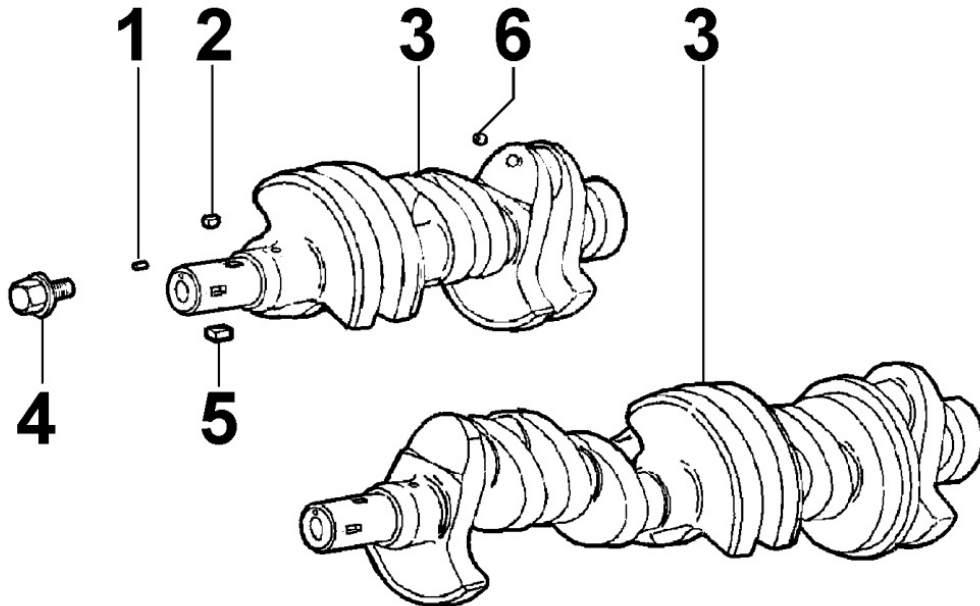

8010300030 - CRANKSHAFT

8 010 30

Pos	Kit	Included In	Code	Description	Qty	Old Code	Tech. Info
1		(A)	ED0084300040-S	TAPER PIN 3x12 DIN 1481	1		
2		(A)	ED0022800820-S	KEY	1		
3	(A)		ED0010511290-S	ALB.GOMITO/CRANKSHAFT D C**	1	ED0010509280-S	
4			ED0098653190-S	CRANKSHAFT BOLT	1		
5		(A)	ED0022801550-S	KEY	1		