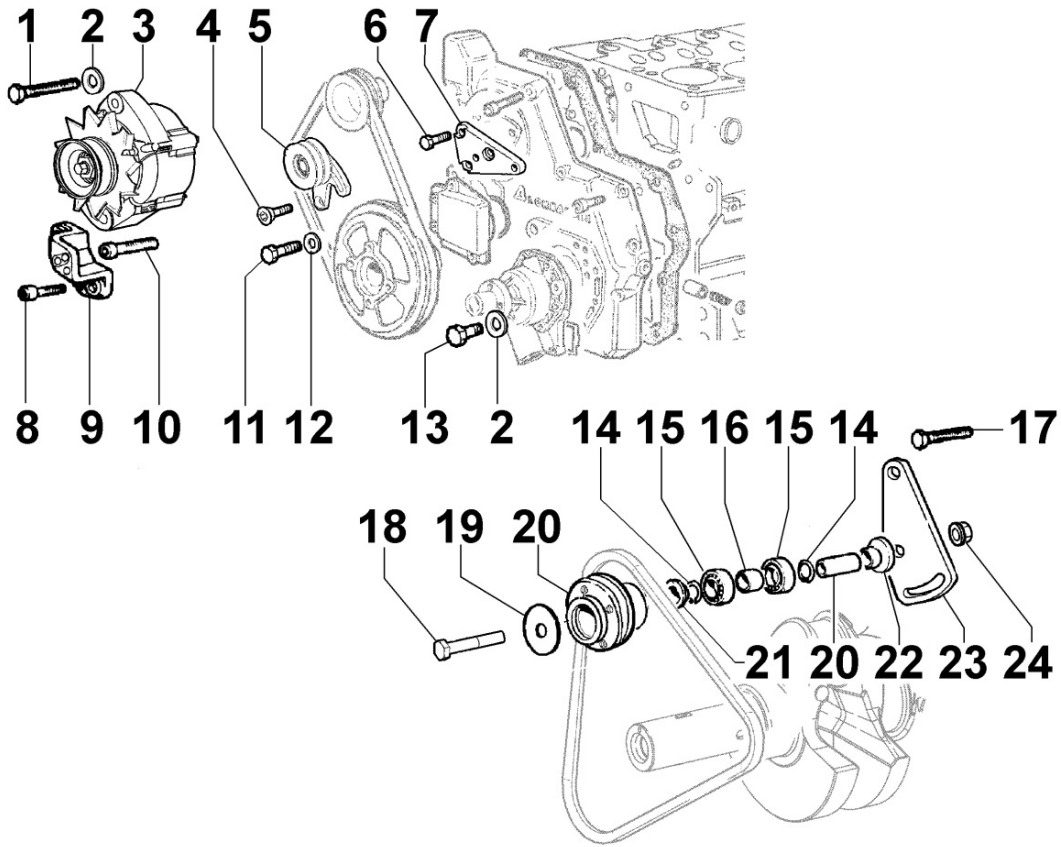

8100300100 - VOLTAGE ALTERNATOR

8 100 30

Pos	Kit	Included In	Code	Description	Qty	Old Code	Tech. Info
1			ED0017800270-S	BOLT	1		
2			ED0076252560-S	RONDELLA PIANA D.10X25,5X3	2		
3			ED0011572700-S	ALTERNATOR 14V-65A	1		
8			ED0097301000-S	SCREW SHCS M8X25-5931 8.8	2		
9			ED0087250720-S	SUPPORTO ALTERNATORE PER POMPA RIBA	1		
10			ED0097300310-S	SOC HEAD CAP SCR M8X40L 1	1