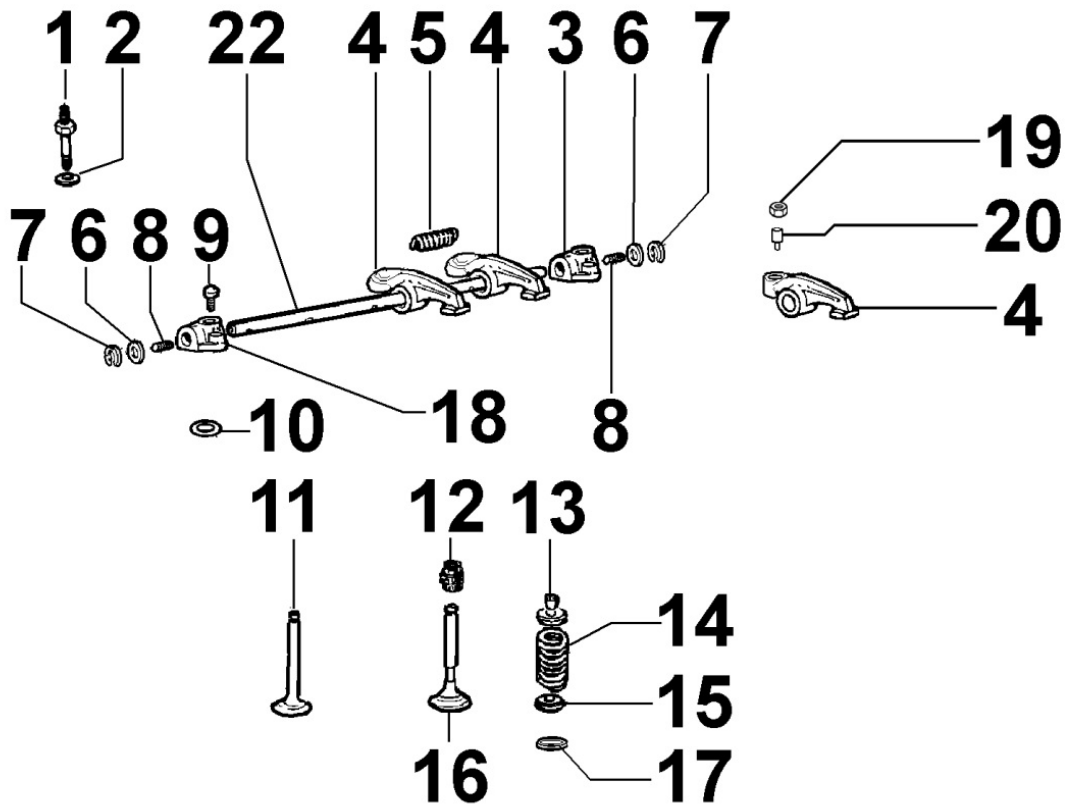

8035300170 - CAMSHAFT

8 035 30

Pos	Kit	Included In	Code	Description	Qty	Old Code	Tech. Info
1			ED0017801040-S	BOLT	1		
2			ED0030010650-S	BEARING	1		
3			ED0022800440-S	KEY	1		
4			ED0010101240-S	CAMSHAFT	1		
5			ED0072151110-S	TAPPET	8		⚠
6			ED0014101390-S	PUSHROD	8		⚠

8036300120 - ROCKER ARMS / VALVES

8 036 30

Pos	Kit	Included In	Code	Description	Qty	Old Code	Tech. Info
1			ED0098651450-S	FIXING SCREW	4		
2			ED0076251250-S	WASHER	4		
4		(A)	ED0015412360-S	ROCKER ARM COMPLETE FOR IDRAULIC TAPPET	8		▲
5		(A)	ED0056150090-S	SPRING	3		
6		(A)	ED0077011480-S	RONDELLA/WASHER	10	10	
7		(A)	ED0012400060-S	SNAP RING	2		
8		(A)	ED0097650090-S	SCREW	2		
9		(A)	ED0097303250-S	Hex. Soc. Button Head Screws M5x10 ISO 7	1		
10			ED0012002860-S	ANELLO OR 9,25 X 1,78	1		▲
11			ED0096521600-S	INTAKEVAL.	4		▲
12			ED0045350150-S	VALVE STEM SEAL	8		▲
13			ED0064100980-S	CAP	6/8		
14			ED0057550040-S	SPRING	8		
15			ED0034301410-S	DISK	8		
16			ED0096851420-S	EXH.VALVE	4		▲
22	(A)		ED0060451580-S	BALANCER PIN COMPLETE LDW2204 =><	1		▲