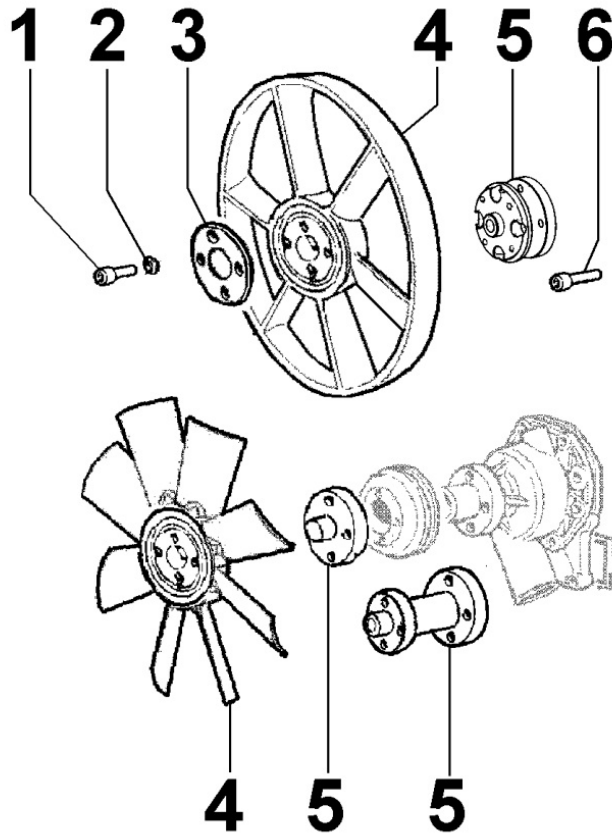

8071300100 - COOLING FAN

8 071 30

Pos	Kit	Included In	Code	Description	Qty	Old Code	Tech. Info
1			ED0097300180-S	SHSC SCREW ISO 4762 M6X45	4		
3			ED0062751470-S	FAN PLATE	1		
4			ED0097183260-S	SUCTION FAN D.350 BLACK	1		
5			ED0038551580-S	FLANGE	1