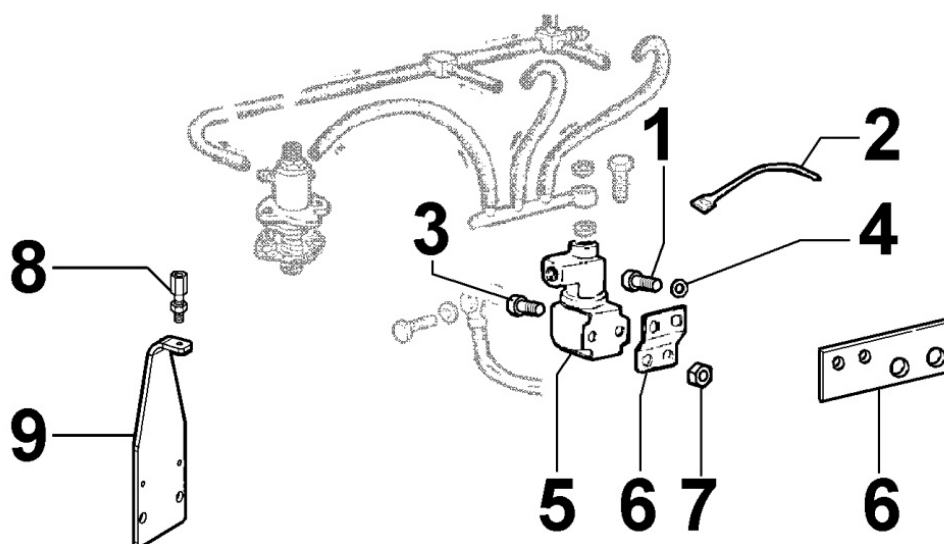

8052300040 - ELECTROVALVE

8 052 30

Pos	Kit	Included In	Code	Description	Qty	Old Code	Tech. Info
1			ED0017600030-S	SCREW 6X12-5739-8G+ZN.B	2		
2			ED0024710060-S	NYLON COLLAR	1		
3			ED0097300080-S	SCREW 6X10-5931-8.8+Zn.B	2		
4			ED0076250620-S	WASHER	2		
5			ED0035871420-S	EL. VALVE	1		
6			ED0089003270-S	SUPPORT	1		
7			ED0032030500-S	SELF LOCKING NUT M6 X 1	2