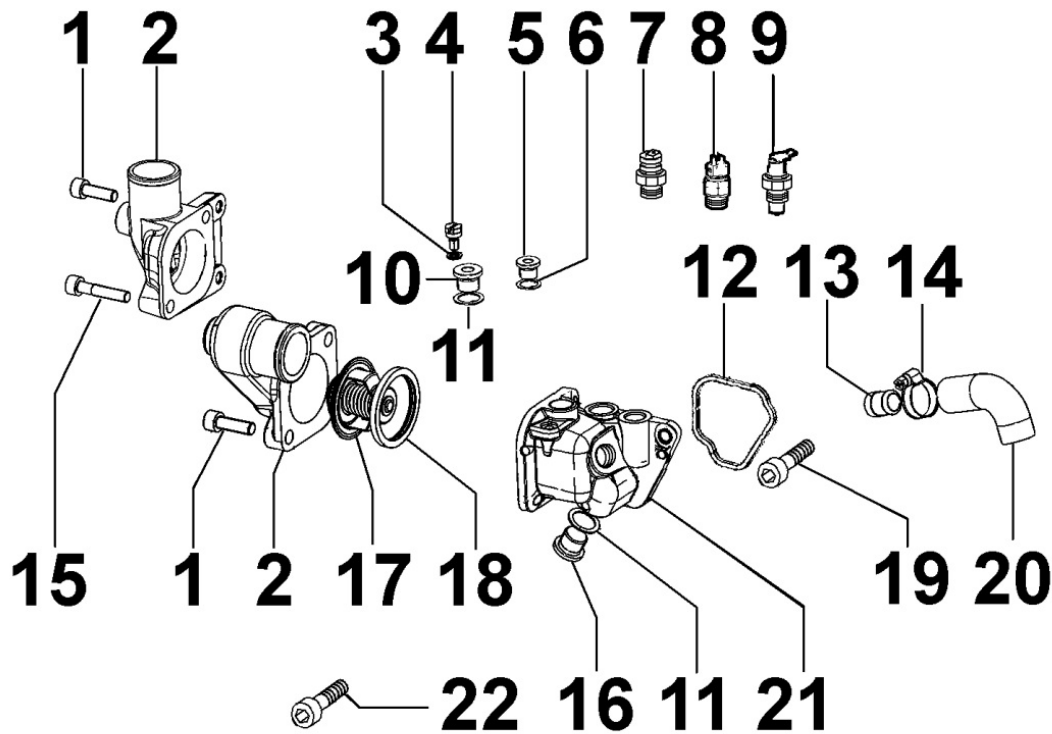

8074300010 - THERMOSTAT UNIT

8 074 30

Pos	Kit	Included In	Code	Description	Qty	Old Code	Tech. Info
1		(A)	ED0097301000-S	SCREW SHCS M8X25-5931 8.8	1		
2		(A)		POS. 21			
3		(A)	ED0046700010-S	COPPER WASHER D10/6.2 1THK	1		
4		(A)	ED0090800370-S	TAPPO DISAREAZIONE	1		
7			ED0091950770-S	TERMOSTATO SPIA TEMP.H20 M16	1		
10		(A)	ED0090400310-S	HEX PLUG M16X1.5 DIN 908 + ZNB	1		
11		(A)	ED0046700190-S	COPPER WASHER D22X16.2 1	1		
12			ED0012002390-S	O RING	1		
13		(A)	ED0072850240-S	UNION	1		
14			ED0036301470-S	CLAMP d.12-22 SX9C W2	1		
15		(A)	ED0097300310-S	SOC HEAD CAP SCR M8X40L 1	1		
17		(A)	ED0091950010-S	THERMOSTAT VALVE ASSEMBLY CHD	1		
18		(A)	ED0044201220-S	GASKET FOR THERMOSTATICS VALVE	1		
19			ED0097302670-S	VITE/SCREW SV C10	1		
20		(A)	ED0093050190-S	HOSE	1		
21	A		ED0048966780-S	THERMOSTAT	1		
22			ED0097320740-S	SOC HEAD SCR M8X20L UNI5931 ST	1