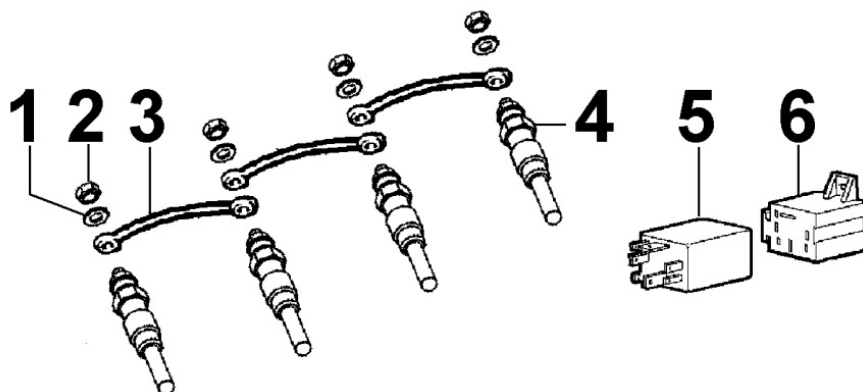

8106300110 - GLOW PLUGS / PRE-HEATING RELAY

8 106 30

Pos	Kit	Included In	Code	Description	Qty	Old Code	Tech. Info
1		(A)	ED0076260660-S	WASHER	4		
2		(A)	ED0032400040-S	NUT M5 UNI 5588 6s PG Zinc Pla	4		
3			ED0021855480-S	CONNECTION CABLE	3		
4	A		ED0021001110-S	GLOW PLUG	4		
5			ED0021931340-S	GLOW PLUG MODULE	1		
6			ED0058301610-S	MORSETTO PER CENTRALINA DI PRE	1