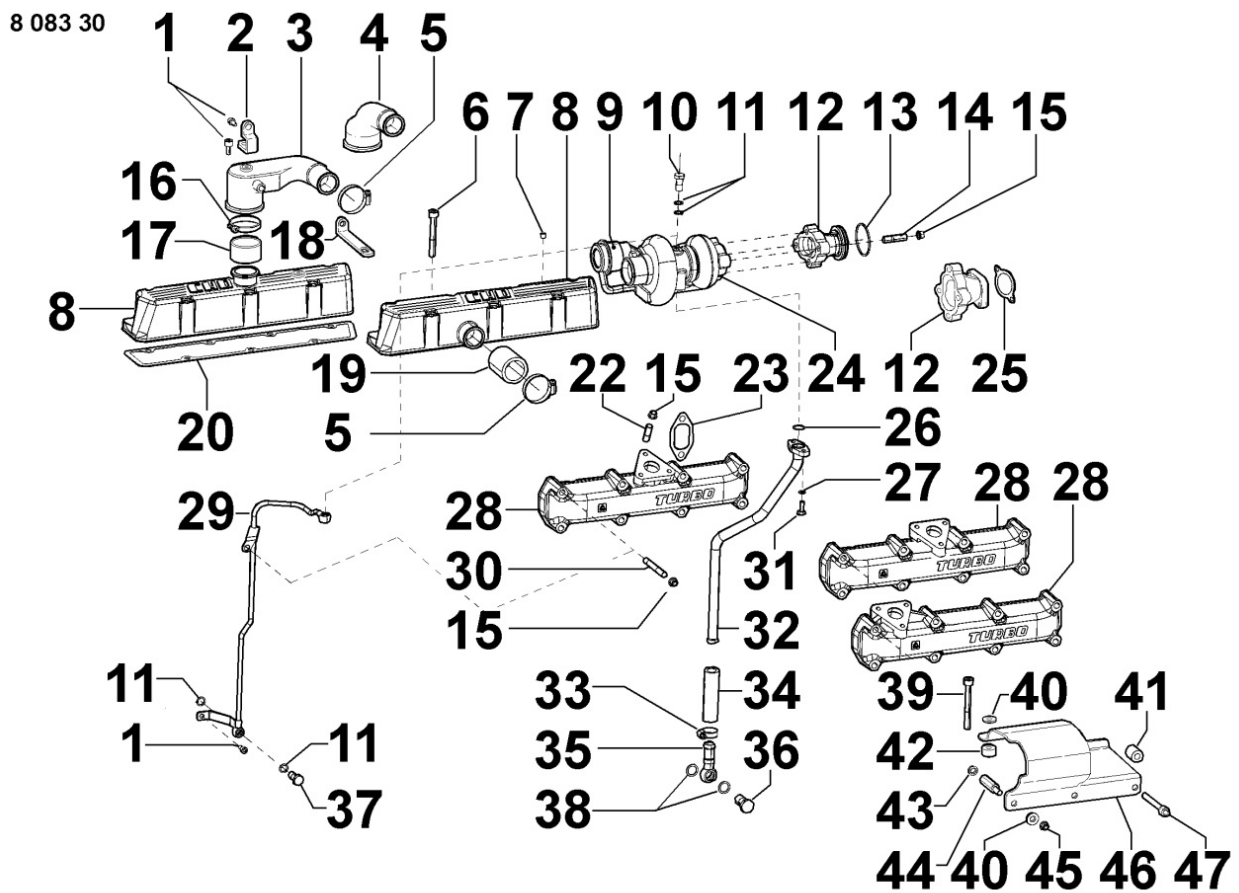

8083300050 - TURBOCHARGER

Pos	Kit	Included In	Code	Description	Qty	Old Code	Tech. Info
0			ED0036302680-S	CLAMP, WORM DIN3017 60-80	2		
1			ED0097300080-S	SCREW 6X10-5931-8.8+Zn.B	4		
2			ED0085455120-S	STAFFA/BRACE D	1		
3			ED0024864230-S	COLLETTORE/MANIFOLD D **	1		
5			ED0036300380-S	CLAMP d.32-50 SX9C W1	2		
7			ED0097651110-S	TAPER PLUG 'D C10	2		
8			ED0024864280-S	COLLETTORE/MANIFOLD N **	1		
9		(A)	KDISC.		1	ED0025161910-S	
10			ED0019011480-S	UNION BOLT	1		
11			ED0046700590-S	COPPER WASHER D14/10.2 1.	4		
12			ED0038400160-S	FLANGE	1		
13			ED0080259450-S	RING	1		
14			ED0067800530-S	STUD	4		
15			ED0032401630-S	HEX FLANG HEAD NUT M8 RM	15		
17			ED0054012010-S	HOSE	1		
18			ED0085456930-S	STAFFA/BRACE F C	1		
19			ED0054011990-S	HOSE	1		
20			ED0044200830-S	GASKET	1		
22			ED0067800050-S	STUD	3		
23			ED0044200710-S	GASKET	4		
24	(A)		ED0096100590-S	TURBOCHARGER	1		
26			ED0012002790-S	ANELLO OR 2062 DIAM.15,6X1,78	1		
27			ED0075650040-S	SPRING WASHER D11.1/6.1 1.3 TH	2		
28			ED0024863310-S	MANIFOLD =<>	1		
29			ED0094650460-S	TUBO/TUBE N	1		
30			ED0067800280-S	STUD M8X55 UNI5911 ACC.C40 Zn	8		
31			ED0017600050-S	HEX BOLT M6X16L 8.8	2