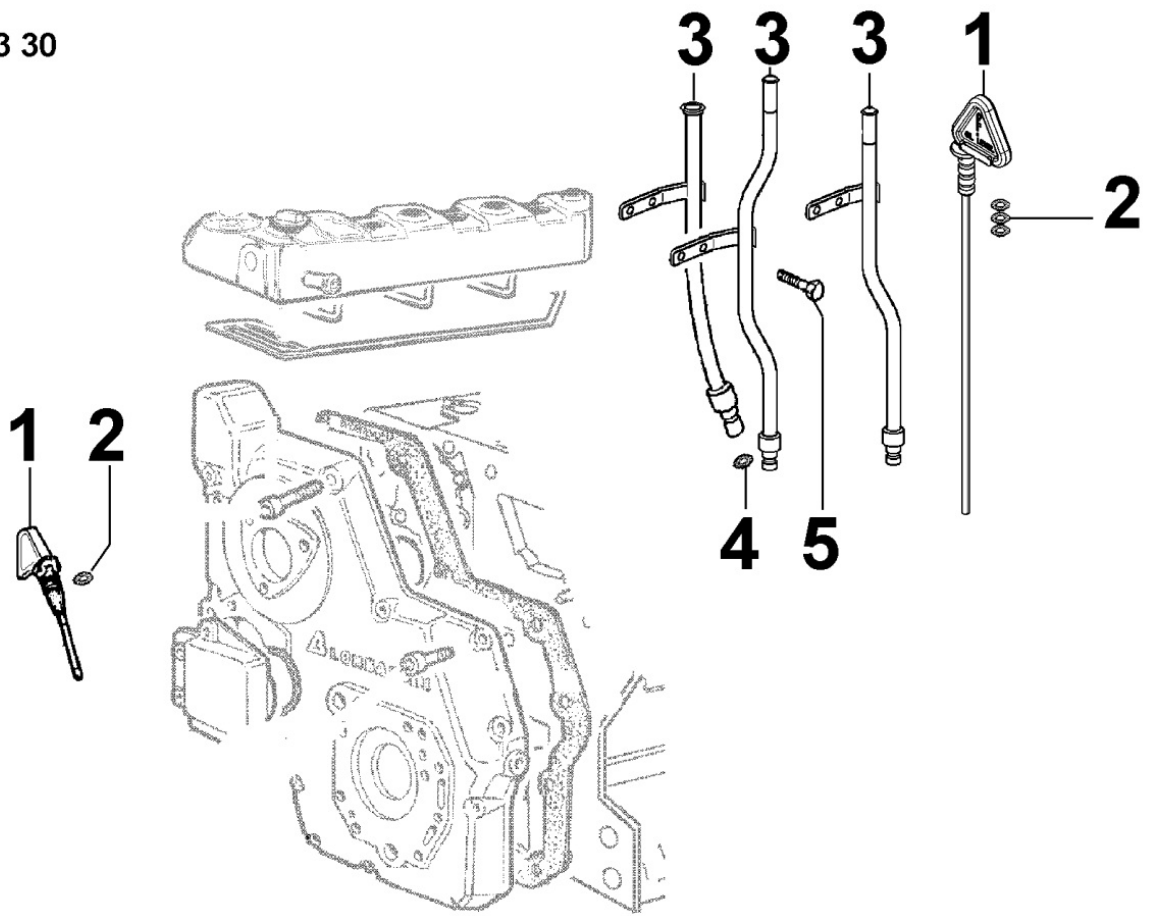

8043300010 - OIL DIPSTICK

8 043 30

Pos	Kit	Included In	Code	Description	Qty	Old Code	Tech. Info
1	(A)		ED0014002130-S	DIPSTICK	1