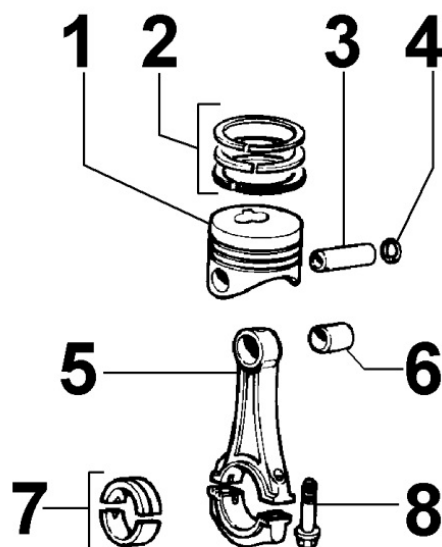

8010300030 - CRANKSHAFT

8 010 30

Pos	Kit	Included In	Code	Description	Qty	Old Code	Tech. Info
1		(A)	ED0084300040-S	TAPER PIN 3x12 DIN 1481	1		
2		(A)	ED0022800820-S	KEY	1		
3	(A)		ED0010511290-S	ALB.GOMITO/CRANKSHAFT D C**	1	ED0010509280-S	
4			ED0098653190-S	CRANKSHAFT BOLT	1		
5		(A)	ED0022801550-S	KEY	1		

8011300120 - PISTON / CONNECTING ROD

8 011 30

Pos	Kit	Included In	Code	Description	Qty	Old Code	Tech. Info
1	(B)		ED0065019390-S	PISTONE/PISTON STD. N A	4		▲
1	(B)		ED0065019400-S	PISTONE/PISTON +0,5 N A	4		▲
1	(B)		KDISC.		4	ED0065019410-S	
2		(B)	ED0082112300-S	RINGS STAND.	4		
2		(B)	ED0082112310-S	S.SEGM./RINGS +0,5 F CR	4		
2		(B)	KDISC.		4	ED0082112320-S	
3		(B)	ED0084801090-S	SPINOTTO/PISTON PIN N A	4		▲
4		(B)	ED0011750590-S	SNAP RING	8		▲
5	(A)		ED0015262390-S	CONNECTING ROD	4		▲
6		(A)	ED0016300210-S	S.ENDBRNG	1		
7			ED0016400400-S	BEARING STD	3/4		
7			ED0016400520-S	BEAR.-0.25	3/4		
7			ED0016400530-S	BEAR.-0.50	3/4		
8		(A)	ED0017801350-S	BULLONE/BOLT 'F IC10	6/8		▲