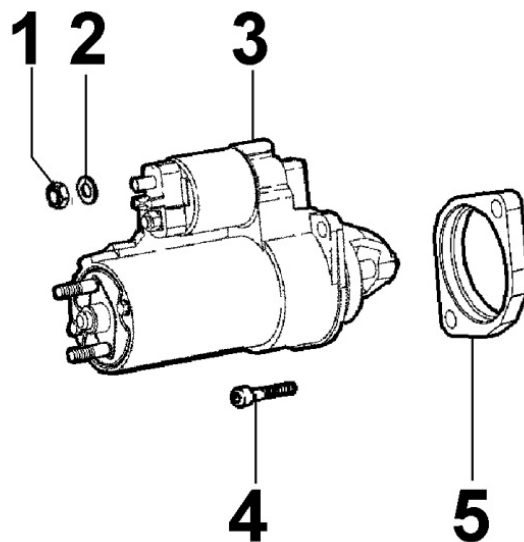

8101300010 - STARTING MOTOR

8 101 30

Pos	Kit	Included In	Code	Description	Qty	Old Code	Tech. Info
1			ED0032400180-S	HEX NUT M8 1.25P STEEL 8	1		
2			ED0075650070-S	SPRING WASHER D14.2/8.2	1		
3			ED0058402810-S	STARTING MOTOR	1	ED0058401910-S	
4			ED0097300450-S	VITE TCEI 10X30-5931-12.9+dac	2