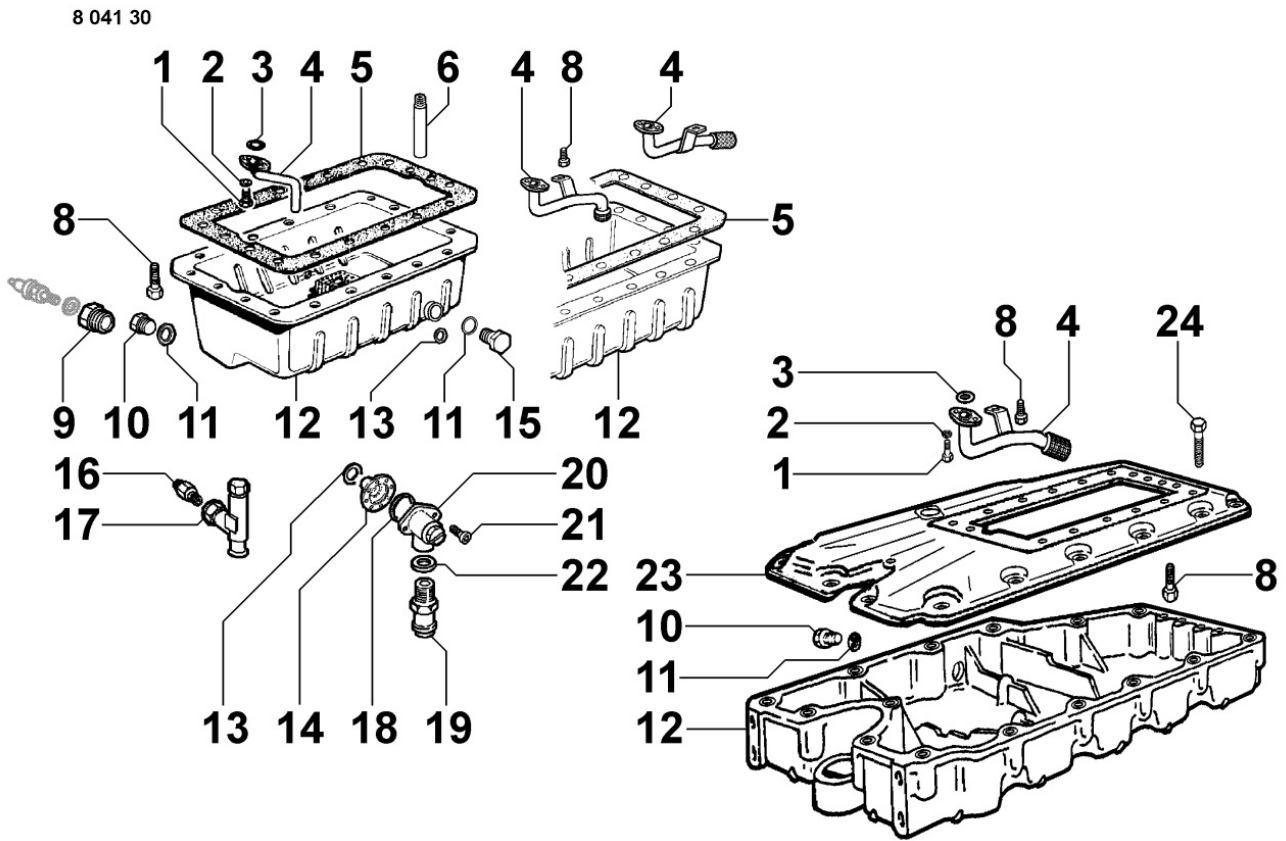

8041300110 - OIL PAN

Pos	Kit	Included In	Code	Description	Qty	Old Code	Tech. Info
1			ED0017600050-S	HEX BOLT M6X16L 8.8	2		
2			ED0075650040-S	SPRING WASHER D11.1/6.1 1.3 TH	2		
3			ED0012002260-S	O RING	1		
4			ED0093201670-S	TUBE	1		
5			ED0046011660-S	GASKET	1		
8			ED0017701600-S	HEX FLANG HEAD M8x16-8G+ZN.B	22		
8			ED0097301000-S	SCREW SHCS M8X25-5931 8.8	1		
10			ED0090400350-S	OIL DRAIN PAN	1		
11			ED0046700880-S	CUPPER WASHER 18X24X1	1		
12			ED0066455640-S	OIL PAN	1		▲