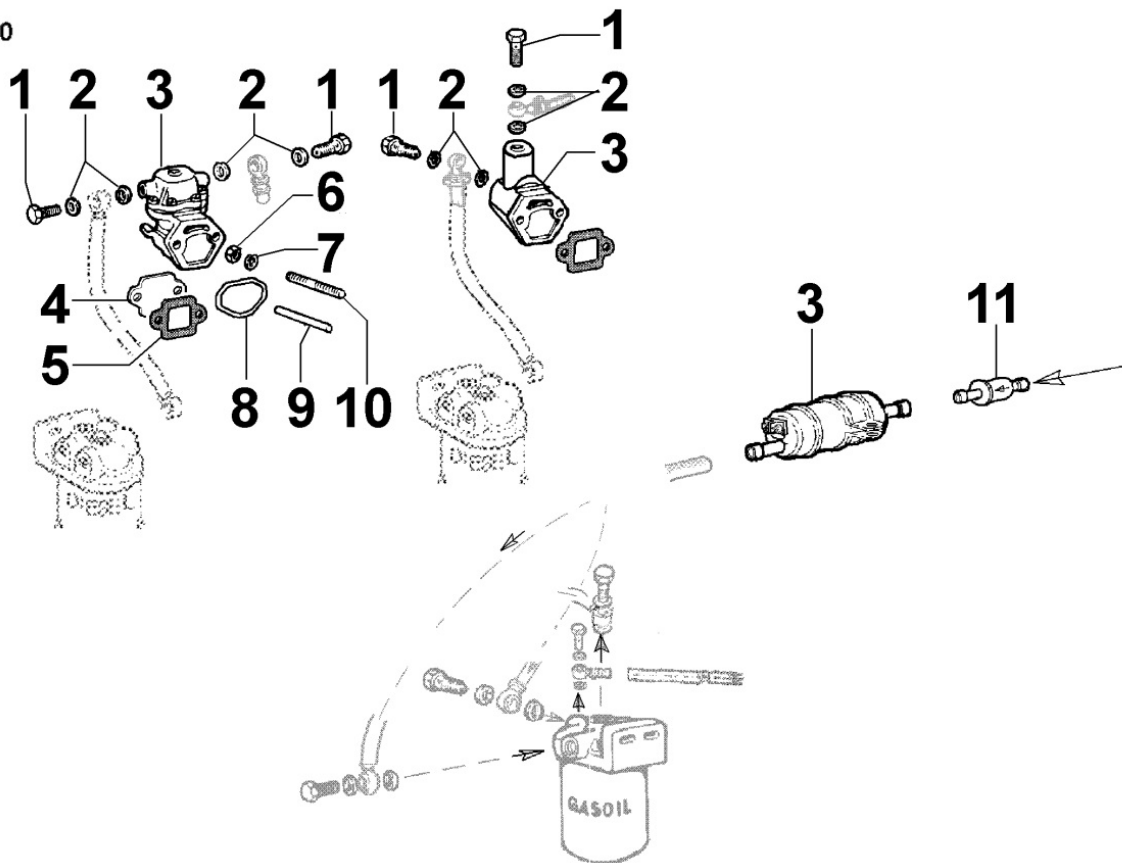

8062300050 - FUEL FEED PUMP

8 062 30

Pos	Kit	Included In	Code	Description	Qty	Old Code	Tech. Info
1			ED0019011930-S	UNION BOLT M 10	2		
2			ED0046700590-S	COPPER WASHER D14/10.2 1.	4		
3			ED0065850960-S	FEED PUMP	1		
6			ED0032401640-S	NUT	2		
7			ED0075550290-S	BEL WASHER D15/8.4 0.8 T	2		
8			ED0012000870-S	O-RING	1		
9			ED0072001970-S	PUNTALINO/DRIVE ROD D A	1		
10			ED0067800490-S	*STUD M8X20	2