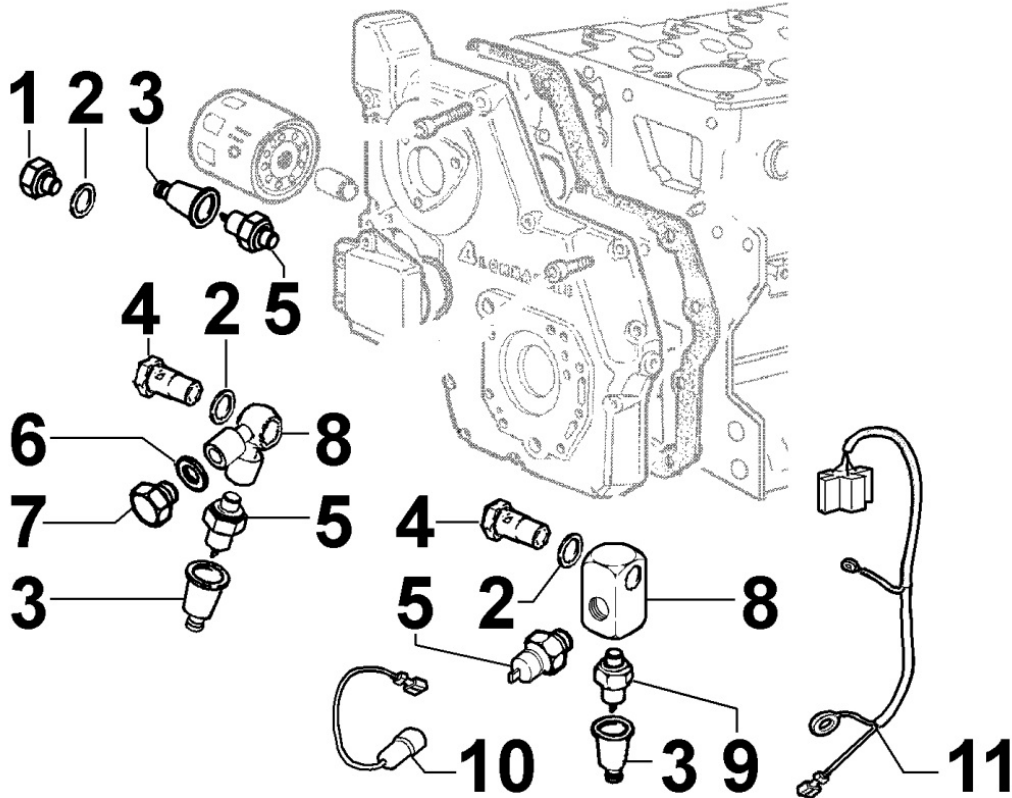

8102300010 - OIL PRESSURE SWITCH

8 102 30

Pos	Kit	Included In	Code	Description	Qty	Old Code	Tech. Info
3			ED0064910130-S	GROMMET	1		
5			ED0067450930-S	OIL PRESSURE SWITCH 0.3BAR	1