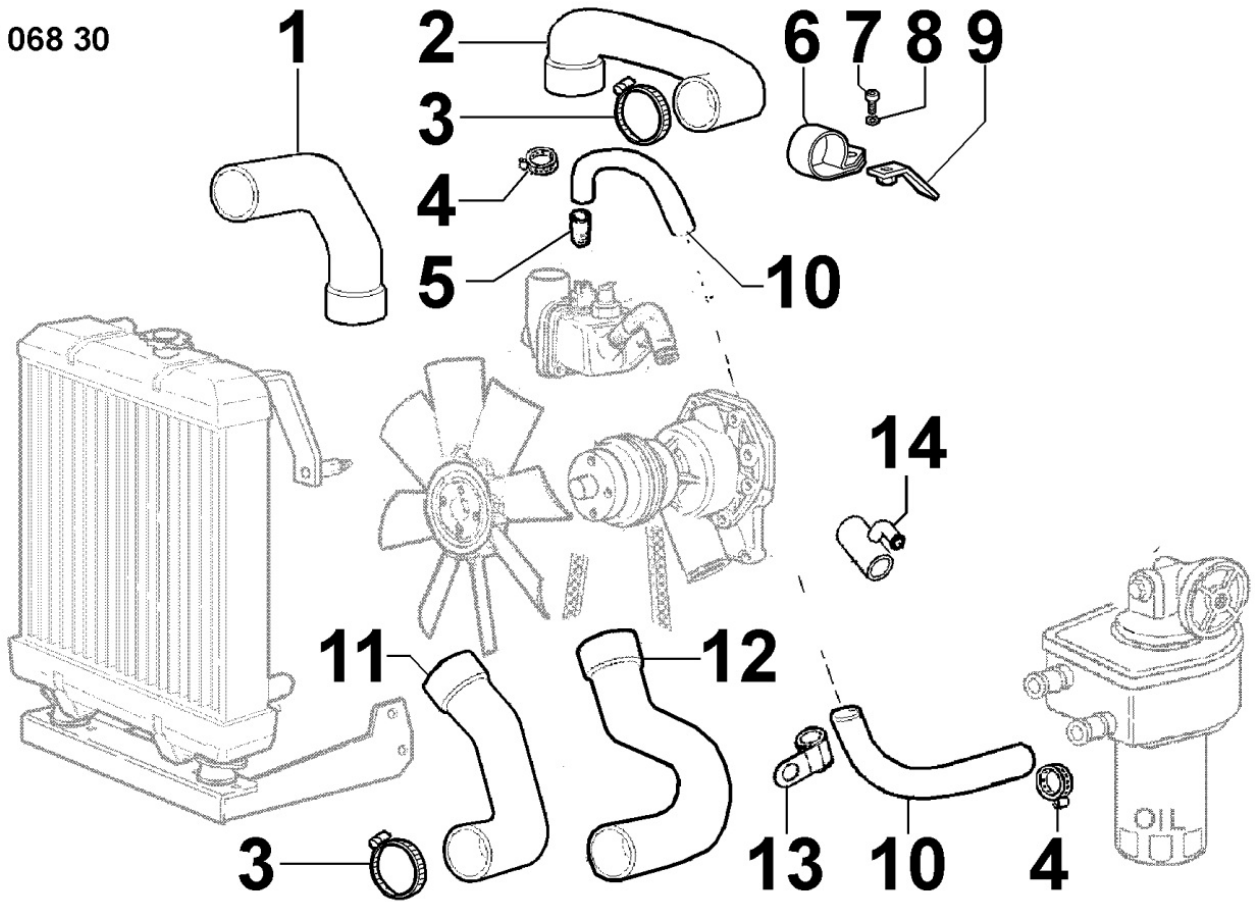

8068300140 - COOLANT HOSES

8 068 30

Pos	Kit	Included In	Code	Description	Qty	Old Code	Tech. Info
4		(A)	ED0036301470-S	CLAMP d.12-22 SX9C W2	2		
5		(A)	ED0093460890-S	TUBO/TUBE N	1		▲
8			ED0076260010-S	PLAIN WASHERS 6,5X16X2	1		
10			ED0093054980-S	TUBE WATER	1		▲
13			ED0036170890-S	CALMP 20	1