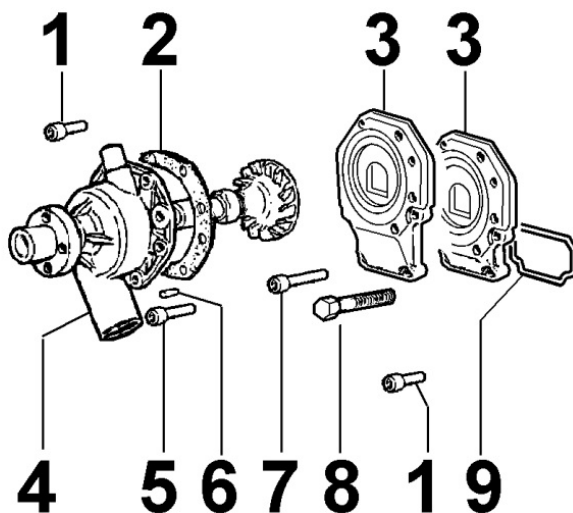

8077300150 - COOLANT PUMP

8 077 30 015 0 Pompa acqua
Water pump

Pos	Kit	Included In	Code	Description	Qty	Old Code	Tech. Info
1			ED0097301000-S	SCREW SHCS M8X25-5931 8.8	2		
2		(A)	ED0045801780-S	GASKET	1		
3		(A)		POS. 30			
3		(A)		pos. 4			
4	(A)		ED0065844470-S	WATER PUMP	1		
5		(A)	ED0097320640-S	SOC HEAD SCREW M8x30-5931.8G+Zn.B	1		
6		(A)	ED0084000480-S	PARAL.PIN	1		
7			ED0097300340-S	CAP SCREW 8x55 uni.5931	1		
8			ED0017801260-S	BULLONE/BOLT N 10	1		
9			ED0012001160-S	O RING	1		