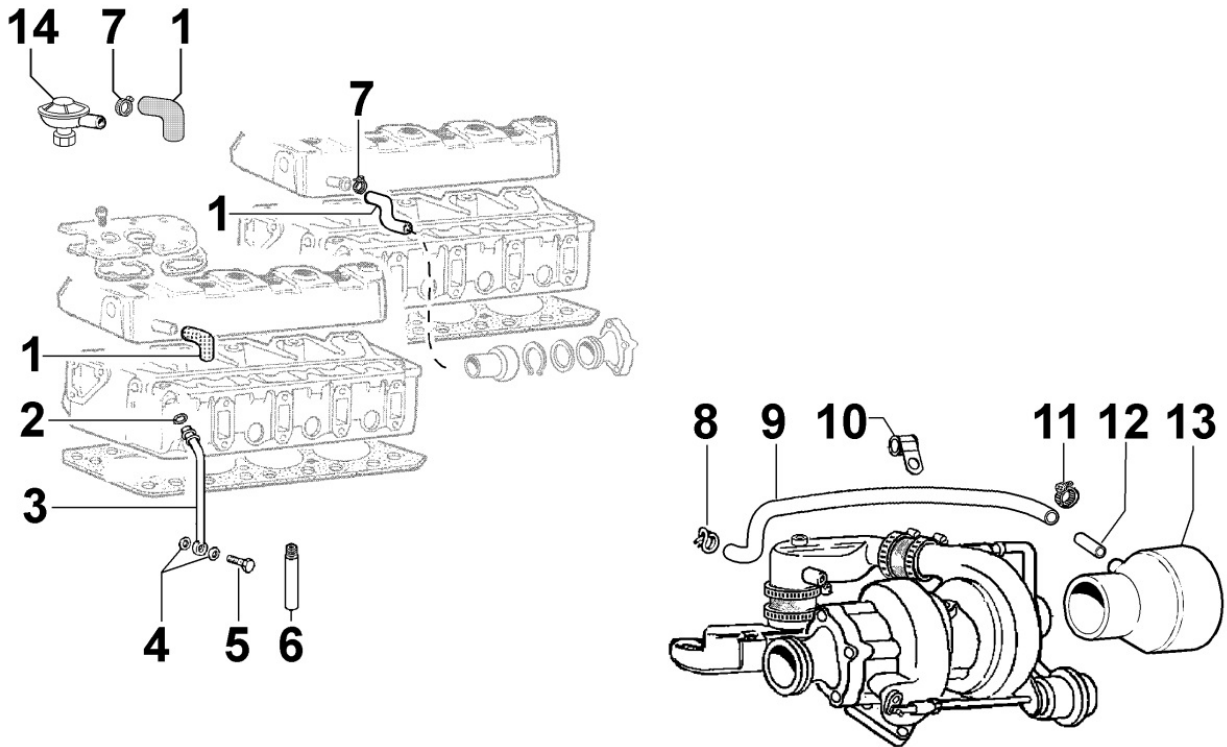

8045300060 - BREATHER SYSTEM

Pos	Kit	Included In	Code	Description	Qty	Old Code	Tech. Info
1			ED0053651110-S	MANICOTTO/SHIM N A	1		
2			ED0012002250-S	O RING	1		
3			ED0094852340-S	TUBAZ.OLIO/OIL LINE D A	1		
4			ED0046700610-S	COPPER WASHER D19/14.2 1.5 THK	2		
5			ED0019010320-S	Banjo bolt 14X1	1		
6			ED0095800320-S	TUBE	1		
7			ED0036301780-S	CLAMP	1